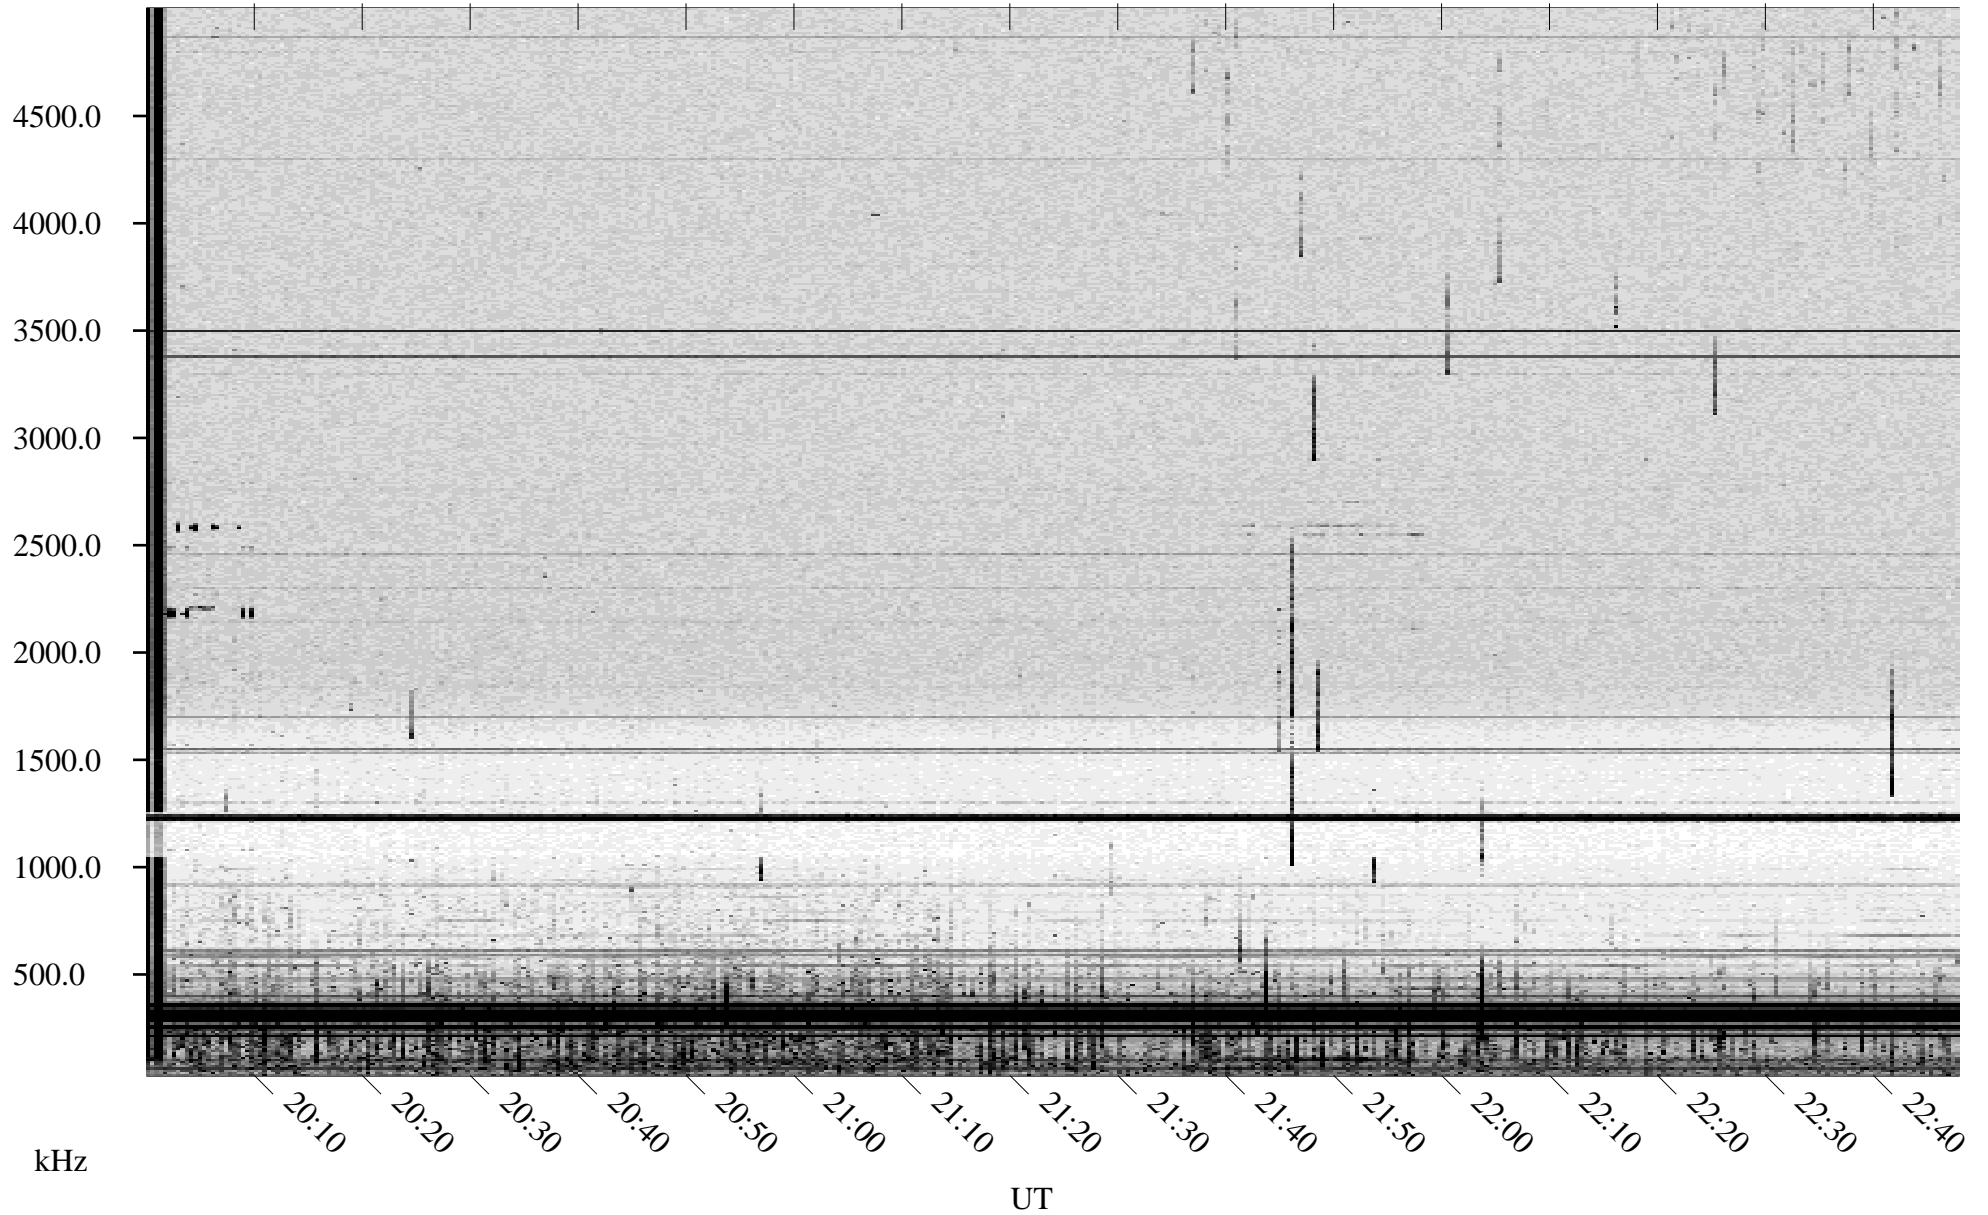

08/01/1998 Churchill, Manitoba

Linear Scale Black = 161 White = 15

ch98213l.r00m max_12

Page 1

08/01/1998 Churchill, Manitoba

Linear Scale Black = 161 White = 15

ch98213l.r00m max_12

Page 2

08/02/1998 Churchill, Manitoba

Linear Scale Black = 161 White = 15

ch98213l.r00m max_12

Page 3

08/02/1998 Churchill, Manitoba

Linear Scale Black = 161 White = 15

ch98213l.r00m max_12

Page 4

08/02/1998 Churchill, Manitoba

Linear Scale Black = 161 White = 15

ch98213l.r00m max_12

Page 5

08/02/1998 Churchill, Manitoba

Linear Scale Black = 161 White = 15

ch98213l.r00m max_12

Page 6

08/02/1998 Churchill, Manitoba

Linear Scale Black = 161 White = 15

ch98213l.r00m max_12

Page 7

08/02/1998 Churchill, Manitoba

Linear Scale Black = 161 White = 15

ch98213l.r00m max_12

Page 8