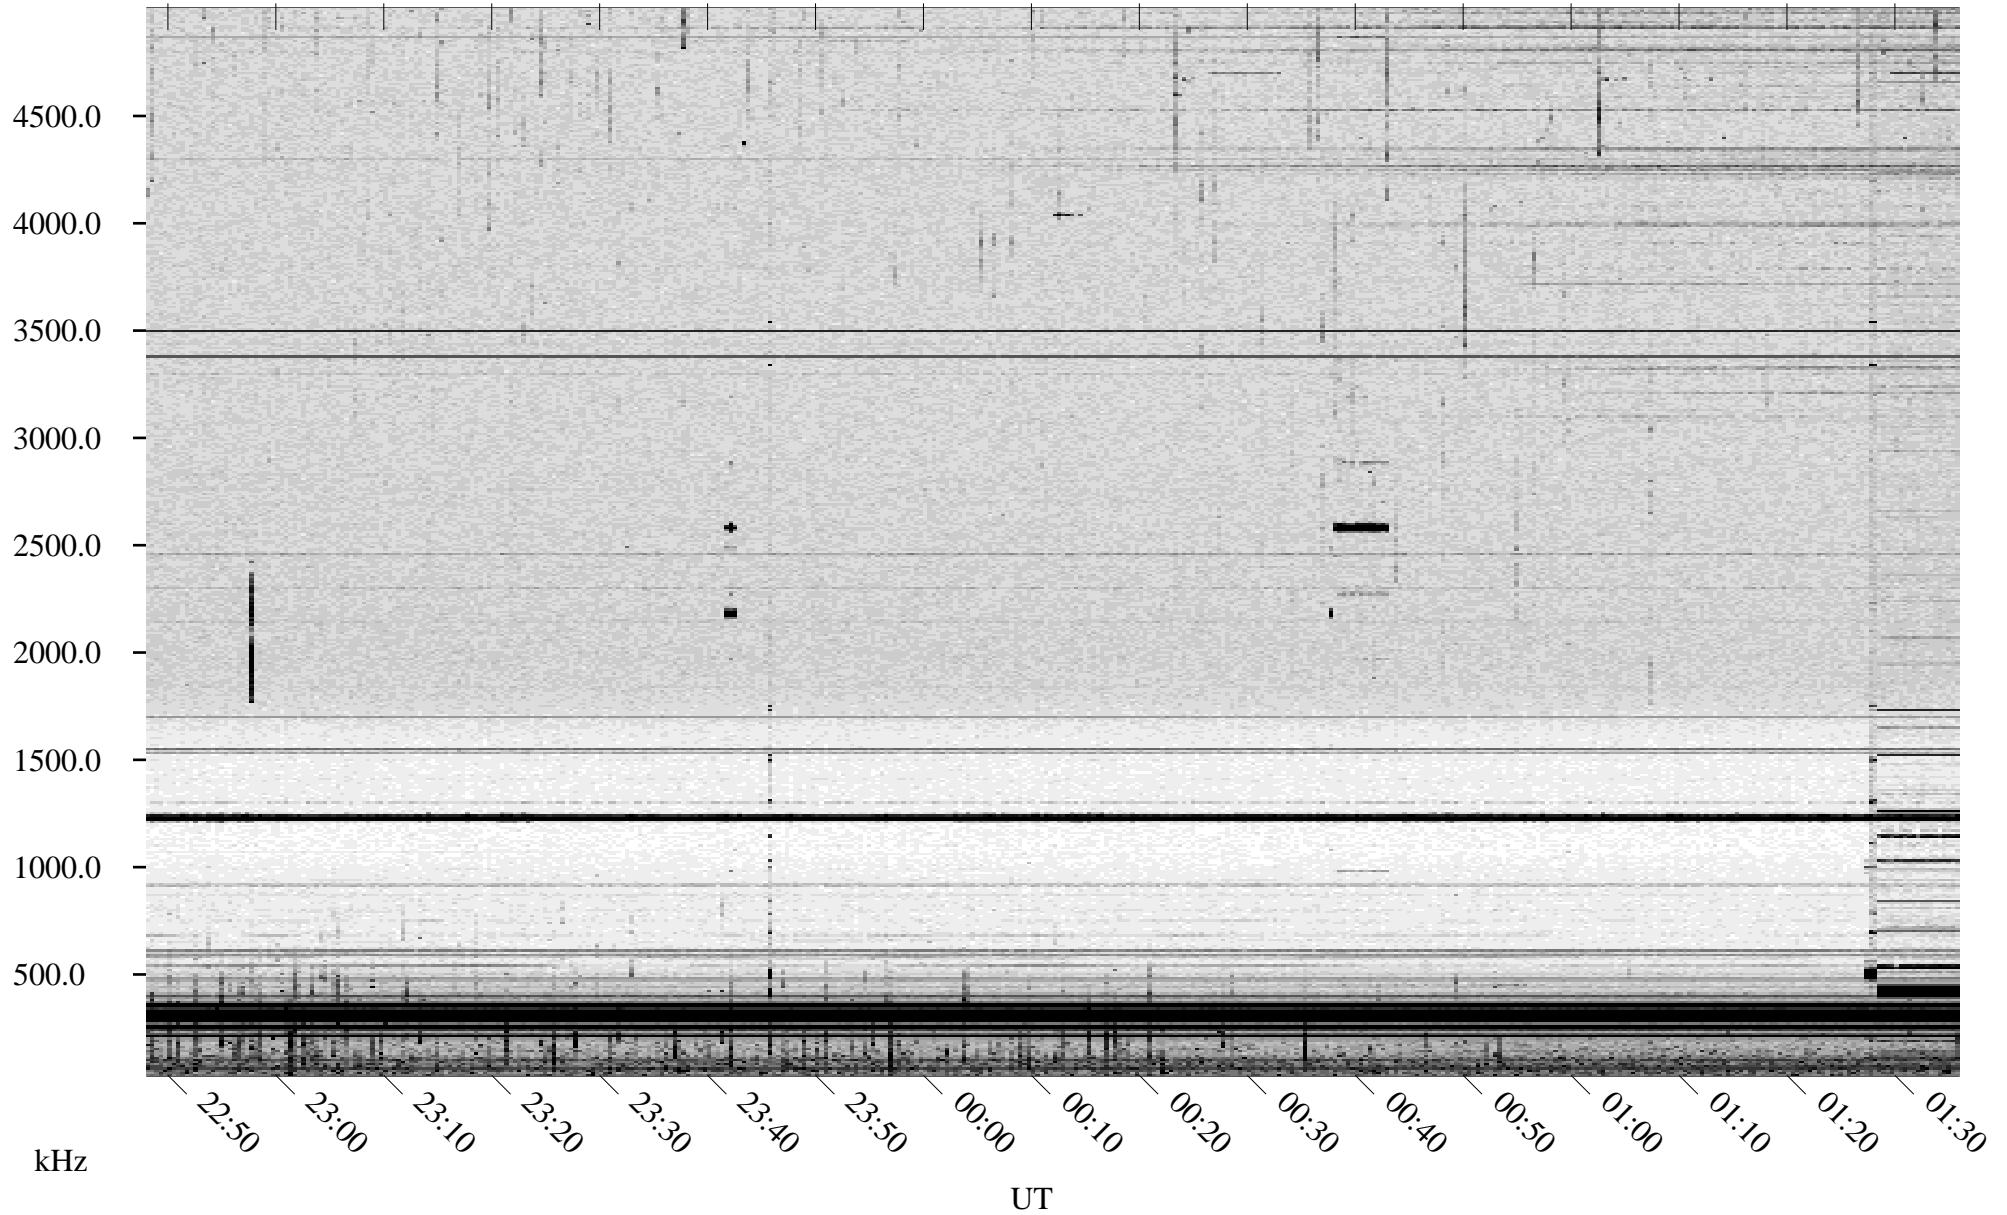

08/01/1998 Churchill, Manitoba

Linear Scale Black = 161 White = 15

ch98213l.r00m max_12

Page 1

08/01/1998 Churchill, Manitoba

Linear Scale Black = 161 White = 15

ch98213l.r00m max_12

Page 2

08/02/1998 Churchill, Manitoba

Linear Scale Black = 161 White = 15

ch98213l.r00m max_12

Page 3

08/02/1998 Churchill, Manitoba

Linear Scale Black = 161 White = 15

ch98213l.r00m max_12

Page 4

08/02/1998 Churchill, Manitoba

Linear Scale Black = 161 White = 15

ch98213l.r00m max_12

Page 5

08/02/1998 Churchill, Manitoba

Linear Scale Black = 161 White = 15

ch98213l.r00m max_12

Page 6

08/02/1998 Churchill, Manitoba

Linear Scale Black = 161 White = 15

ch98213l.r00m max_12

Page 7

08/02/1998 Churchill, Manitoba

Linear Scale Black = 161 White = 15

ch98213l.r00m max_12

Page 8