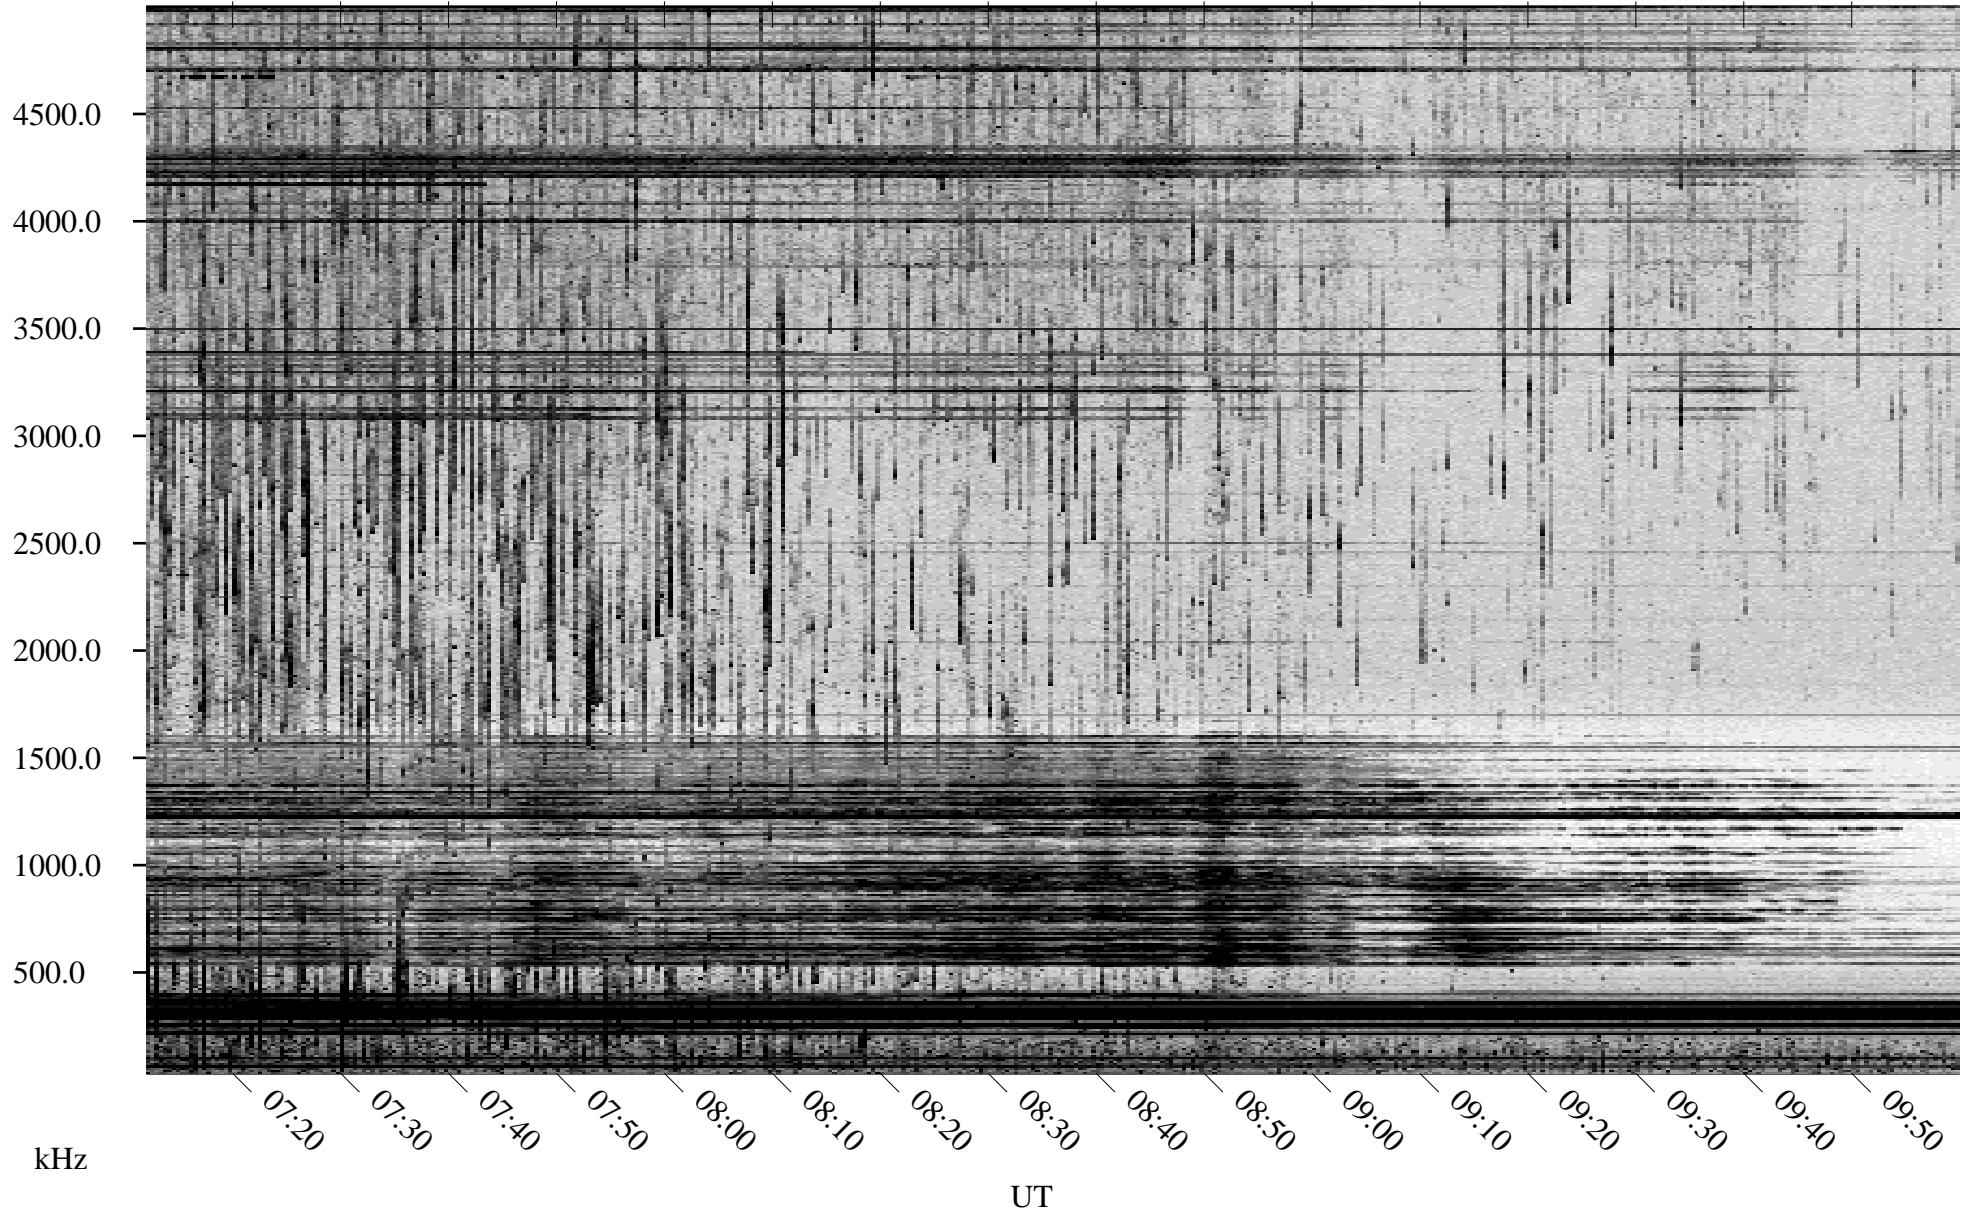

08/01/1998 Churchill, Manitoba

Linear Scale Black = 161 White = 15

ch98213l.r00m max_12

Page 1

08/01/1998 Churchill, Manitoba

Linear Scale Black = 161 White = 15

ch98213l.r00m max_12

Page 2

08/02/1998 Churchill, Manitoba

Linear Scale Black = 161 White = 15

ch98213l.r00m max_12

Page 3

08/02/1998 Churchill, Manitoba

Linear Scale Black = 161 White = 15

ch98213l.r00m max_12

Page 4

08/02/1998 Churchill, Manitoba

Linear Scale Black = 161 White = 15

ch98213l.r00m max_12

Page 5

08/02/1998 Churchill, Manitoba

Linear Scale Black = 161 White = 15

ch98213l.r00m max_12

Page 6

08/02/1998 Churchill, Manitoba

Linear Scale Black = 161 White = 15

ch98213l.r00m max_12

Page 7

08/02/1998 Churchill, Manitoba

Linear Scale Black = 161 White = 15

ch98213l.r00m max_12

Page 8