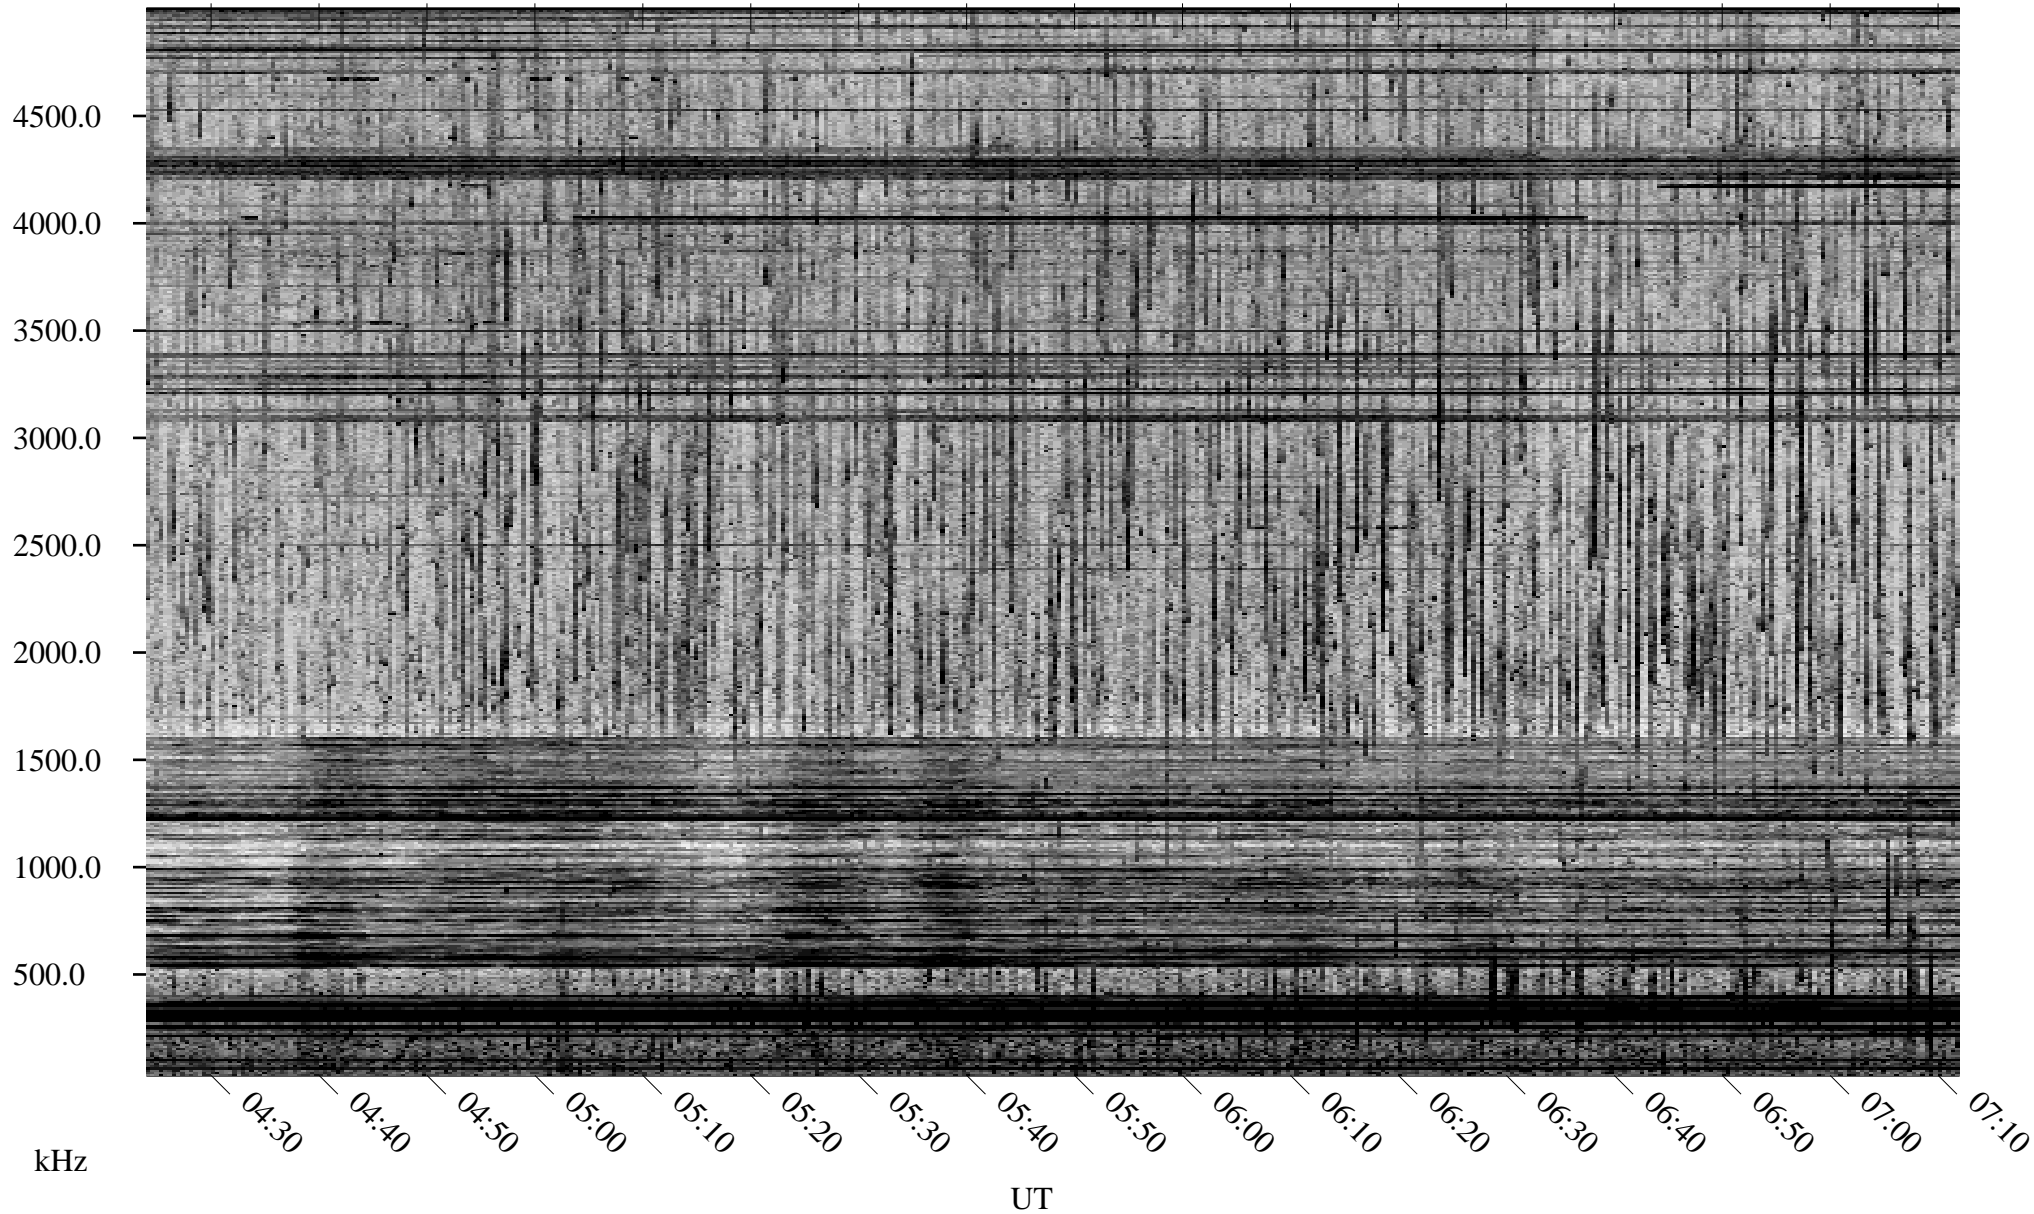

08/01/1998 Churchill, Manitoba

Linear Scale Black = 161 White = 15

ch98213l.r00m max_12

Page 1

08/01/1998 Churchill, Manitoba

Linear Scale Black = 161 White = 15

ch98213l.r00m max_12

Page 2

08/02/1998 Churchill, Manitoba

Linear Scale Black = 161 White = 15

ch98213l.r00m max_12

Page 3

08/02/1998 Churchill, Manitoba

Linear Scale Black = 161 White = 15

ch98213l.r00m max_12

Page 4

08/02/1998 Churchill, Manitoba

Linear Scale Black = 161 White = 15

ch98213l.r00m max_12

Page 5

08/02/1998 Churchill, Manitoba

Linear Scale Black = 161 White = 15

ch98213l.r00m max_12

Page 6

08/02/1998 Churchill, Manitoba

Linear Scale Black = 161 White = 15

ch98213l.r00m max_12

Page 7

08/02/1998 Churchill, Manitoba

Linear Scale Black = 161 White = 15

ch98213l.r00m max_12

Page 8