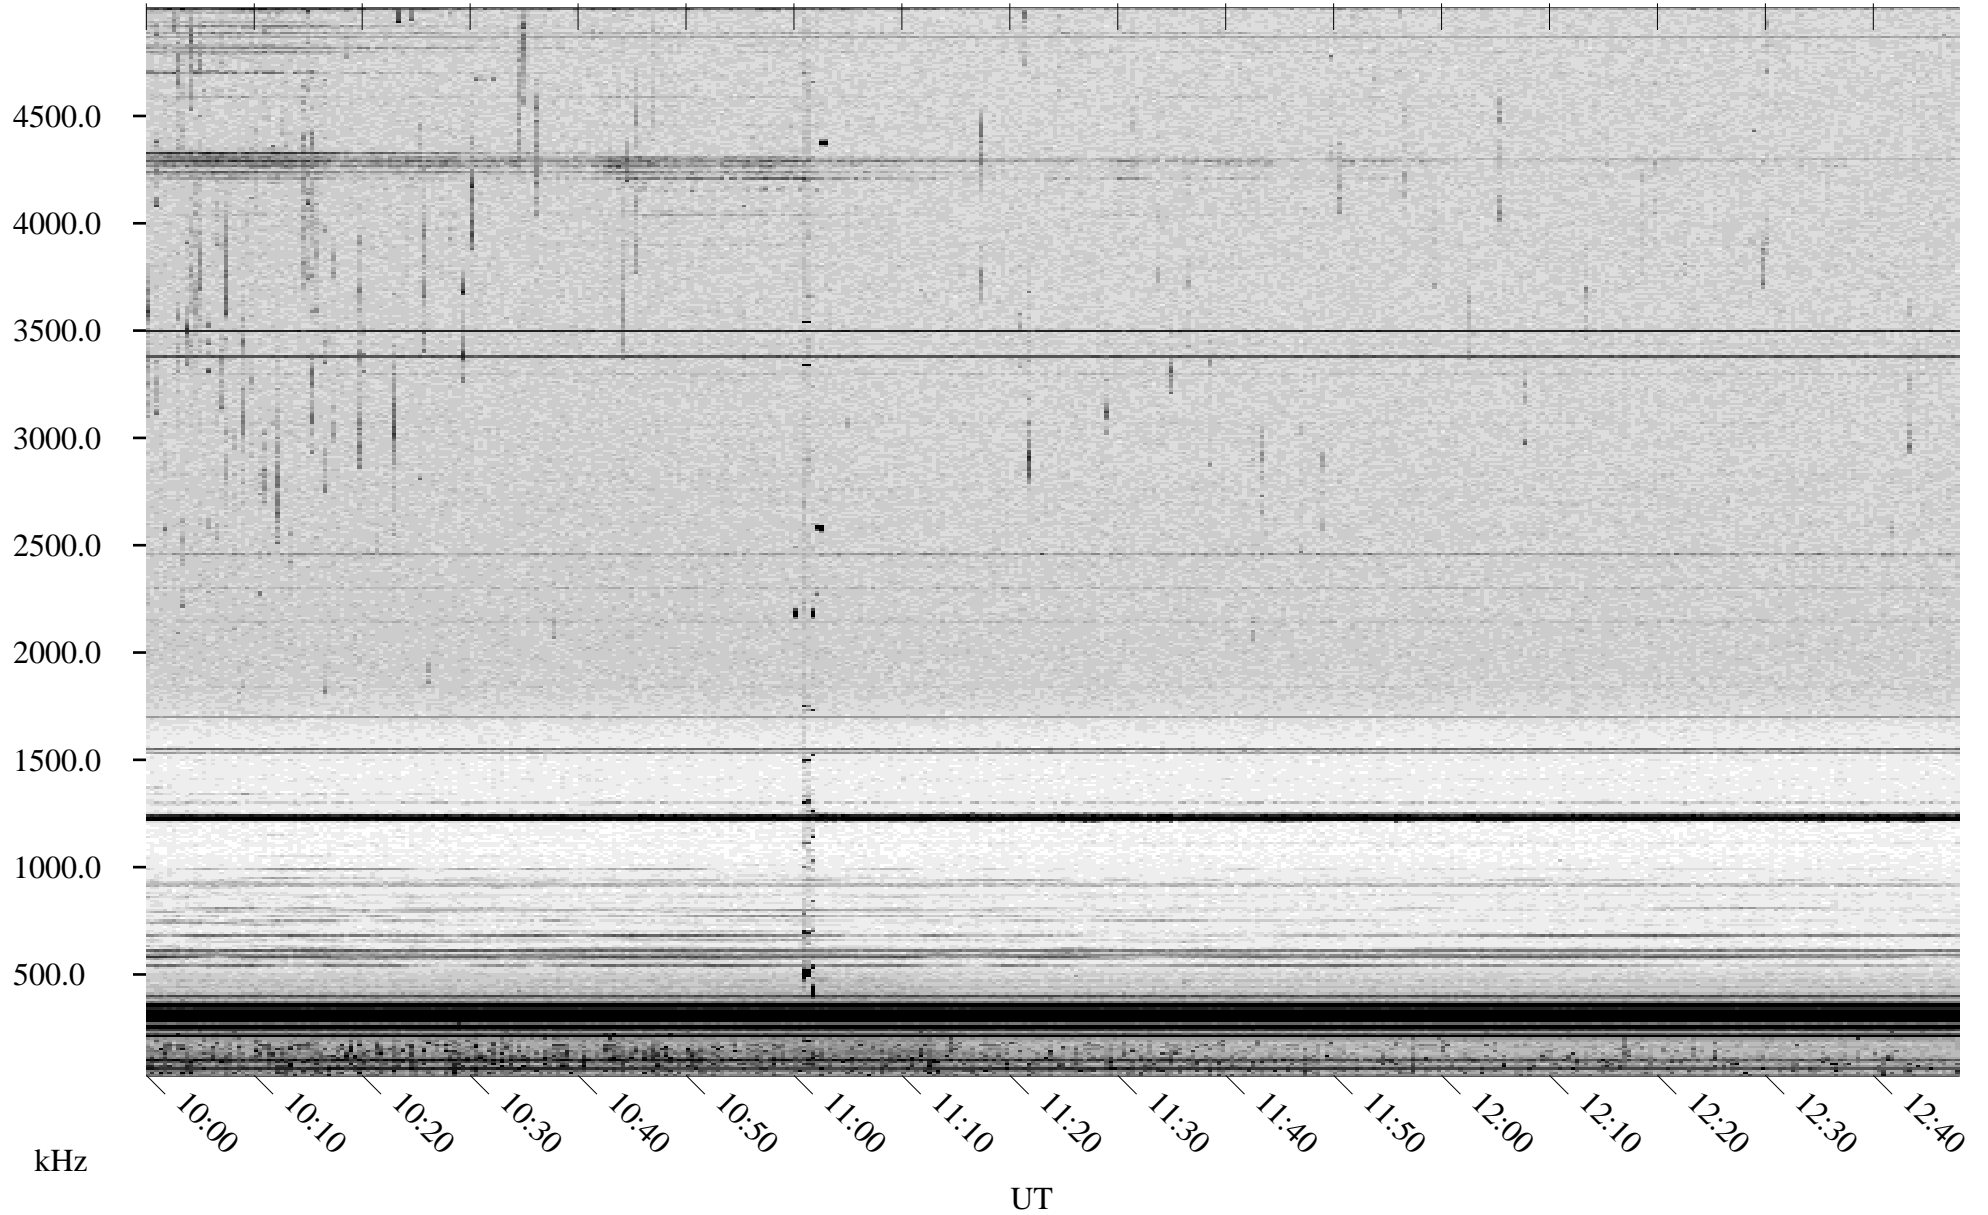

08/01/1998 Churchill, Manitoba

Linear Scale Black = 161 White = 15

ch98213l.r00m max_12

Page 1

08/01/1998 Churchill, Manitoba

Linear Scale Black = 161 White = 15

ch98213l.r00m max_12

Page 2

08/02/1998 Churchill, Manitoba

Linear Scale Black = 161 White = 15

ch98213l.r00m max_12

Page 3

08/02/1998 Churchill, Manitoba

Linear Scale Black = 161 White = 15

ch98213l.r00m max_12

Page 4

08/02/1998 Churchill, Manitoba

Linear Scale Black = 161 White = 15

ch98213l.r00m max_12

Page 5

08/02/1998 Churchill, Manitoba

Linear Scale Black = 161 White = 15

ch98213l.r00m max_12

Page 6

08/02/1998 Churchill, Manitoba

Linear Scale Black = 161 White = 15

ch98213l.r00m max_12

Page 7

08/02/1998 Churchill, Manitoba

Linear Scale Black = 161 White = 15

ch98213l.r00m max_12

Page 8