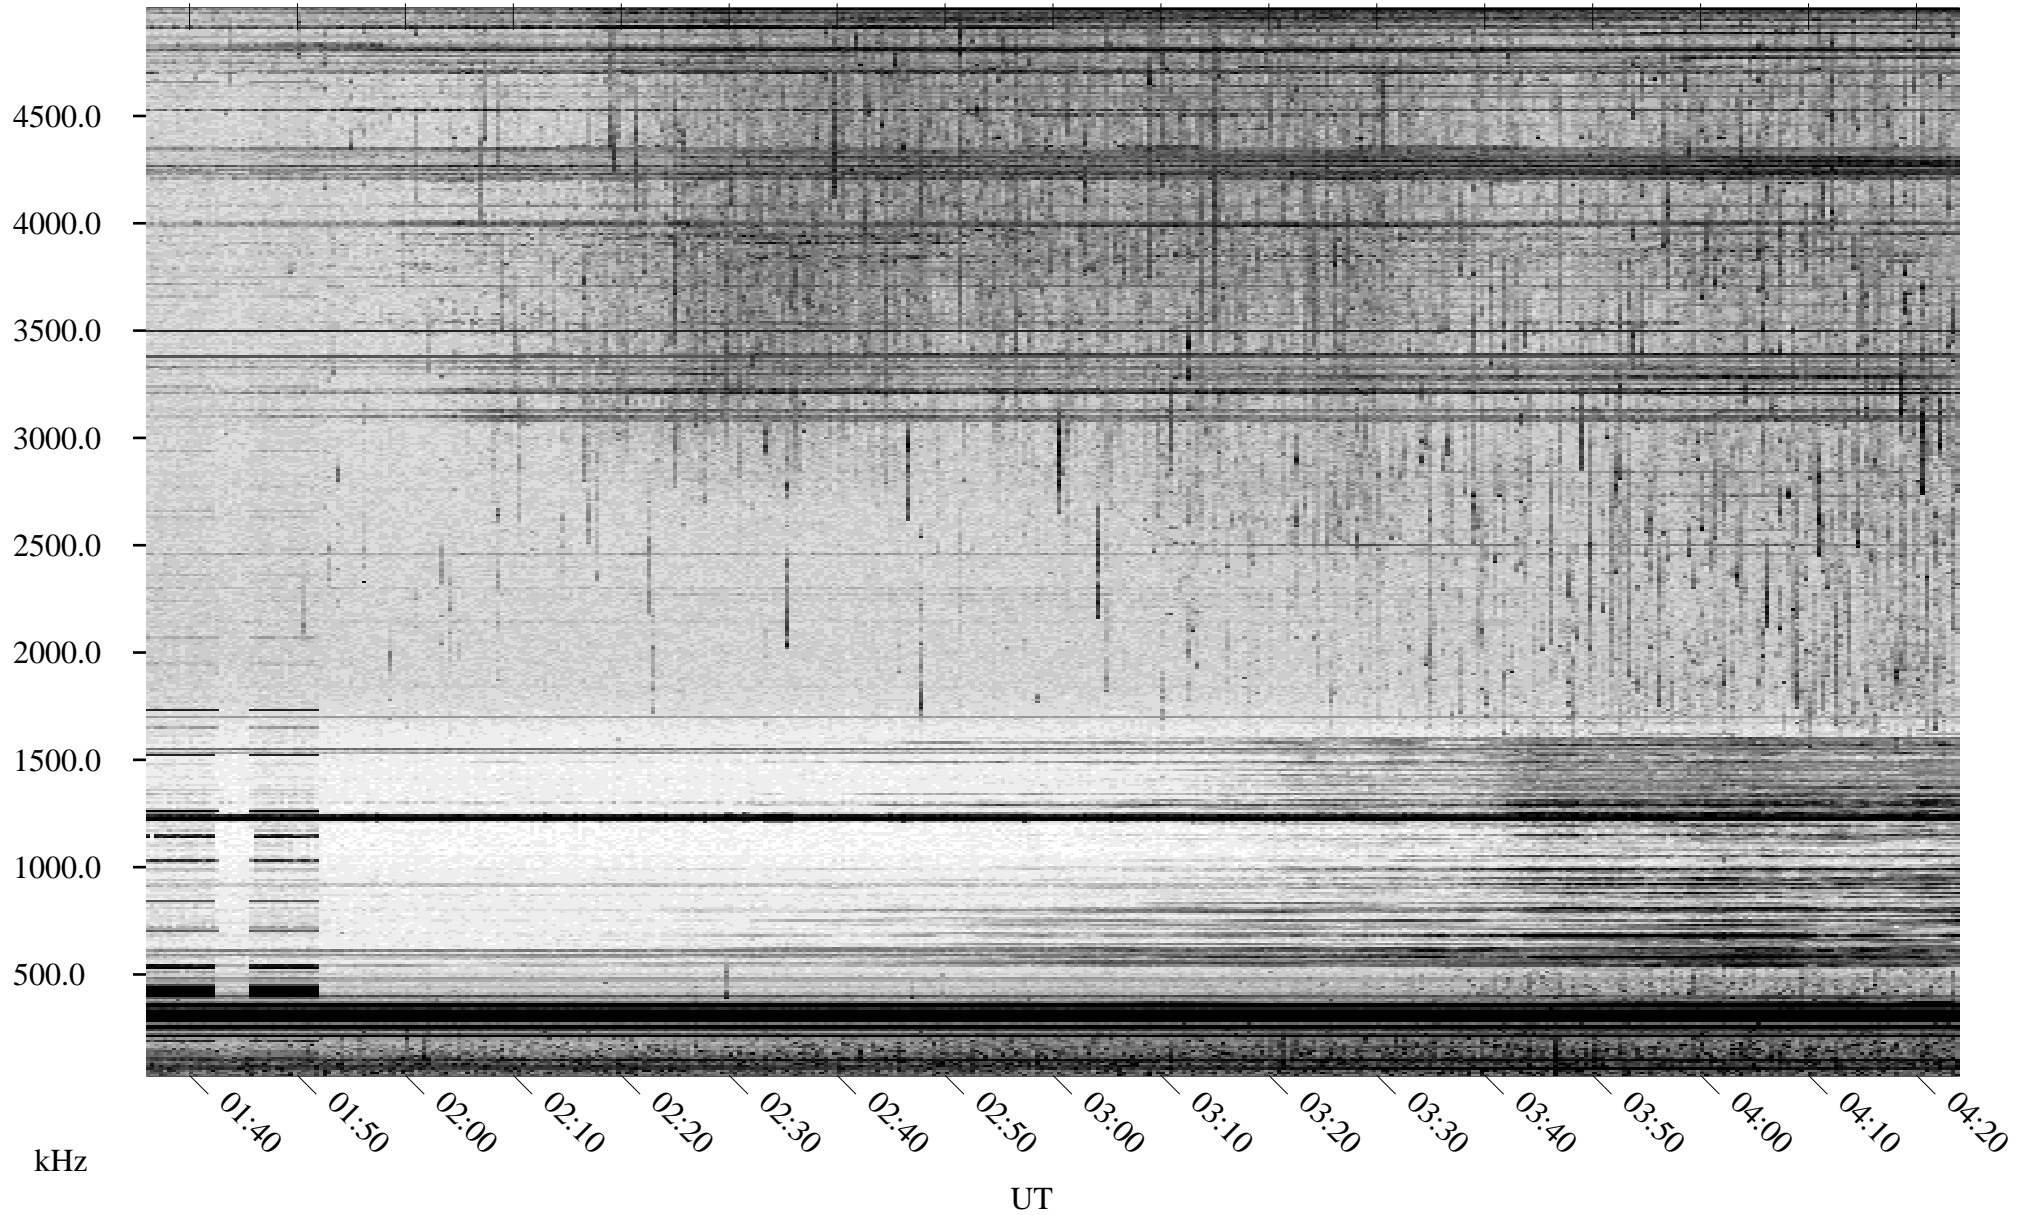

08/01/1998 Churchill, Manitoba

Linear Scale Black = 161 White = 15

ch98213l.r00m max_12

Page 1

08/01/1998 Churchill, Manitoba

Linear Scale Black = 161 White = 15

ch98213l.r00m max_12

Page 2

08/02/1998 Churchill, Manitoba

Linear Scale Black = 161 White = 15

ch98213l.r00m max_12

Page 3

08/02/1998 Churchill, Manitoba

Linear Scale Black = 161 White = 15

ch98213l.r00m max_12

Page 4

08/02/1998 Churchill, Manitoba

Linear Scale Black = 161 White = 15

ch98213l.r00m max_12

Page 5

08/02/1998 Churchill, Manitoba

Linear Scale Black = 161 White = 15

ch98213l.r00m max_12

Page 6

08/02/1998 Churchill, Manitoba

Linear Scale Black = 161 White = 15

ch98213l.r00m max_12

Page 7

08/02/1998 Churchill, Manitoba

Linear Scale Black = 161 White = 15

ch98213l.r00m max_12

Page 8