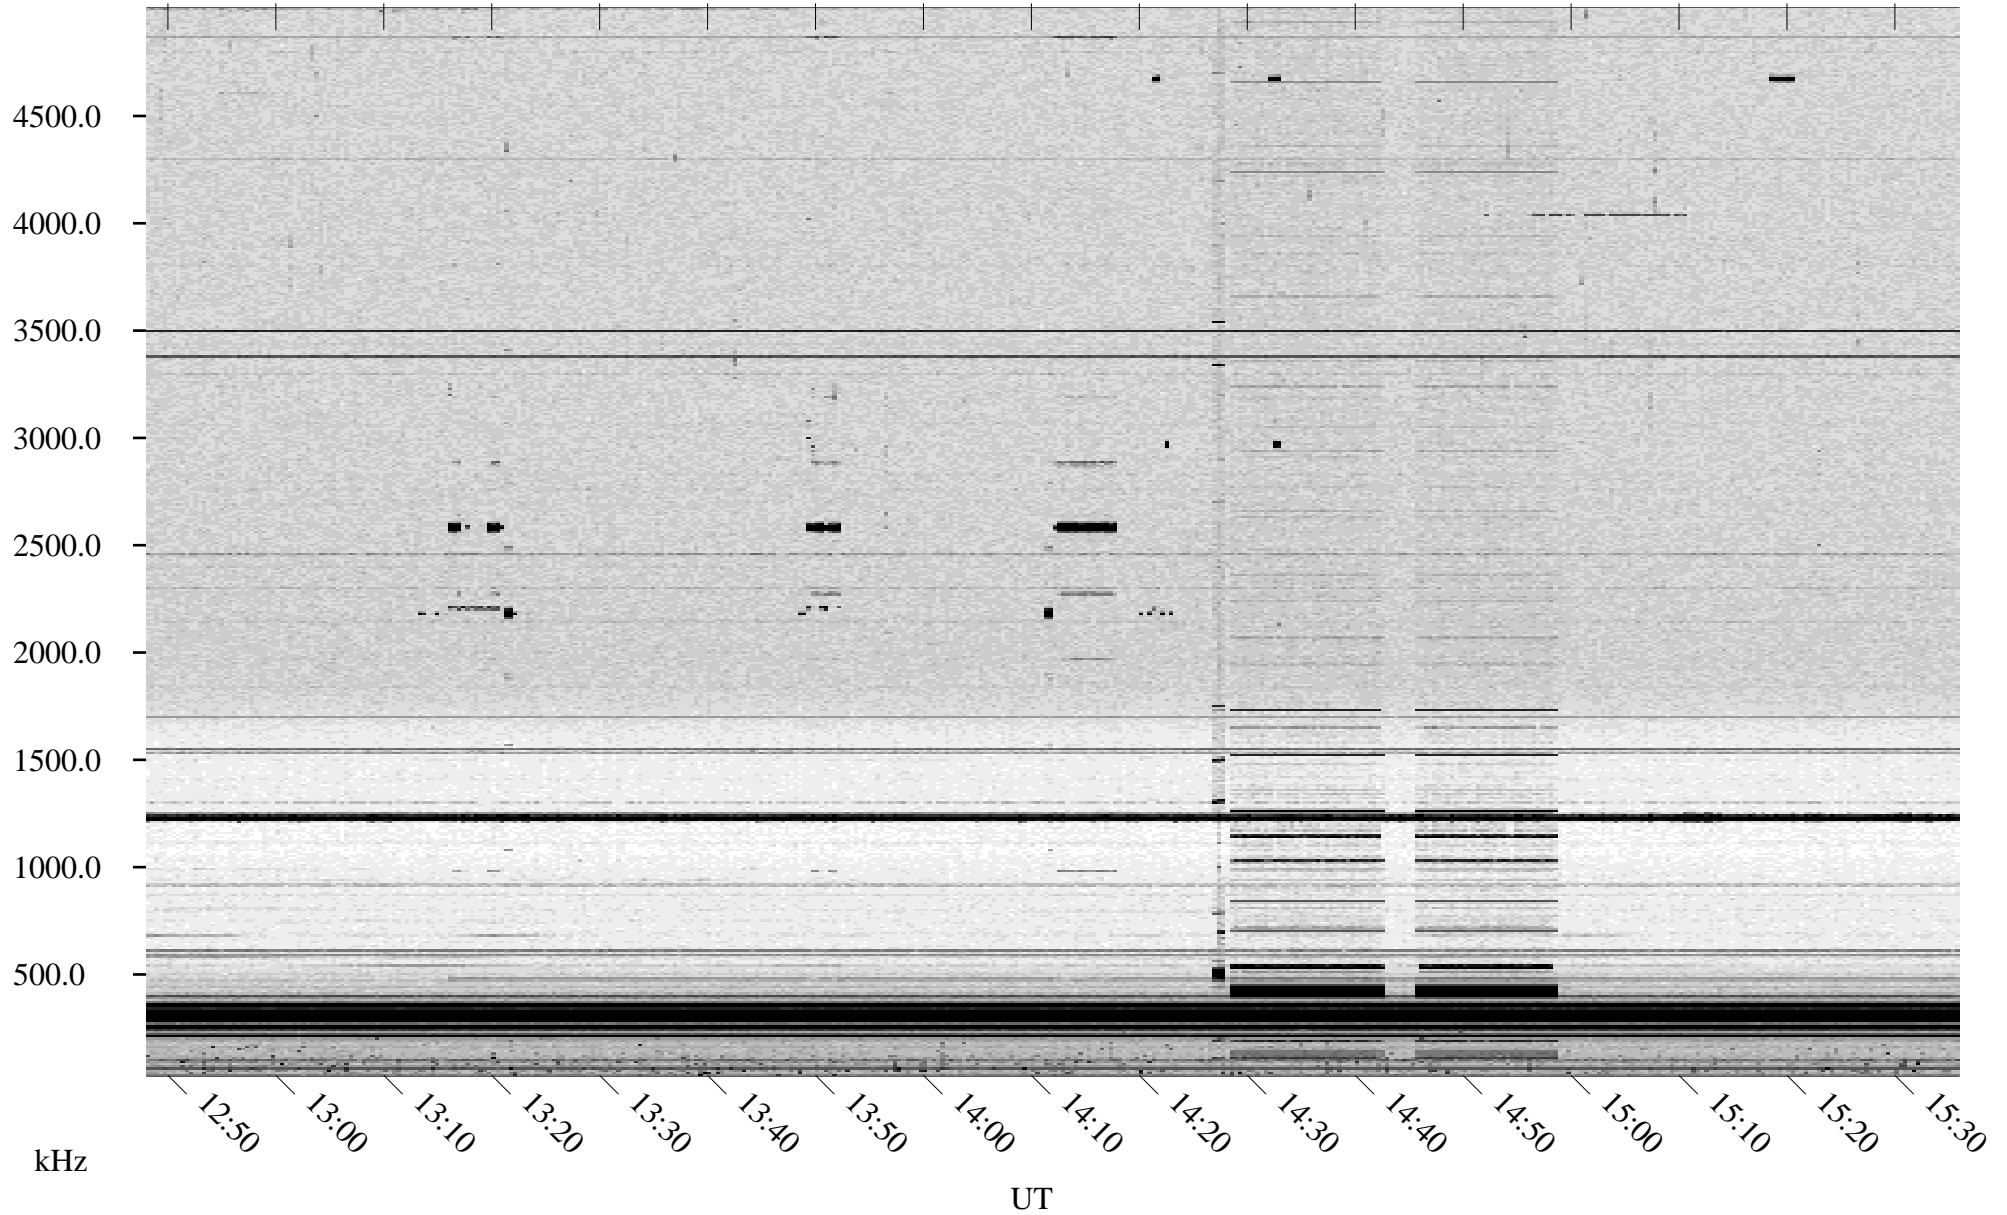

08/01/1998 Churchill, Manitoba

Linear Scale Black = 161 White = 15

ch98213l.r00m max_12

Page 1

08/01/1998 Churchill, Manitoba

Linear Scale Black = 161 White = 15

ch98213l.r00m max_12

Page 2

08/02/1998 Churchill, Manitoba

Linear Scale Black = 161 White = 15

ch98213l.r00m max_12

Page 3

08/02/1998 Churchill, Manitoba

Linear Scale Black = 161 White = 15

ch98213l.r00m max_12

Page 4

08/02/1998 Churchill, Manitoba

Linear Scale Black = 161 White = 15

ch98213l.r00m max_12

Page 5

08/02/1998 Churchill, Manitoba

Linear Scale Black = 161 White = 15

ch98213l.r00m max_12

Page 6

08/02/1998 Churchill, Manitoba

Linear Scale Black = 161 White = 15

ch98213l.r00m max_12

Page 7

08/02/1998 Churchill, Manitoba

Linear Scale Black = 161 White = 15

ch98213l.r00m max_12

Page 8