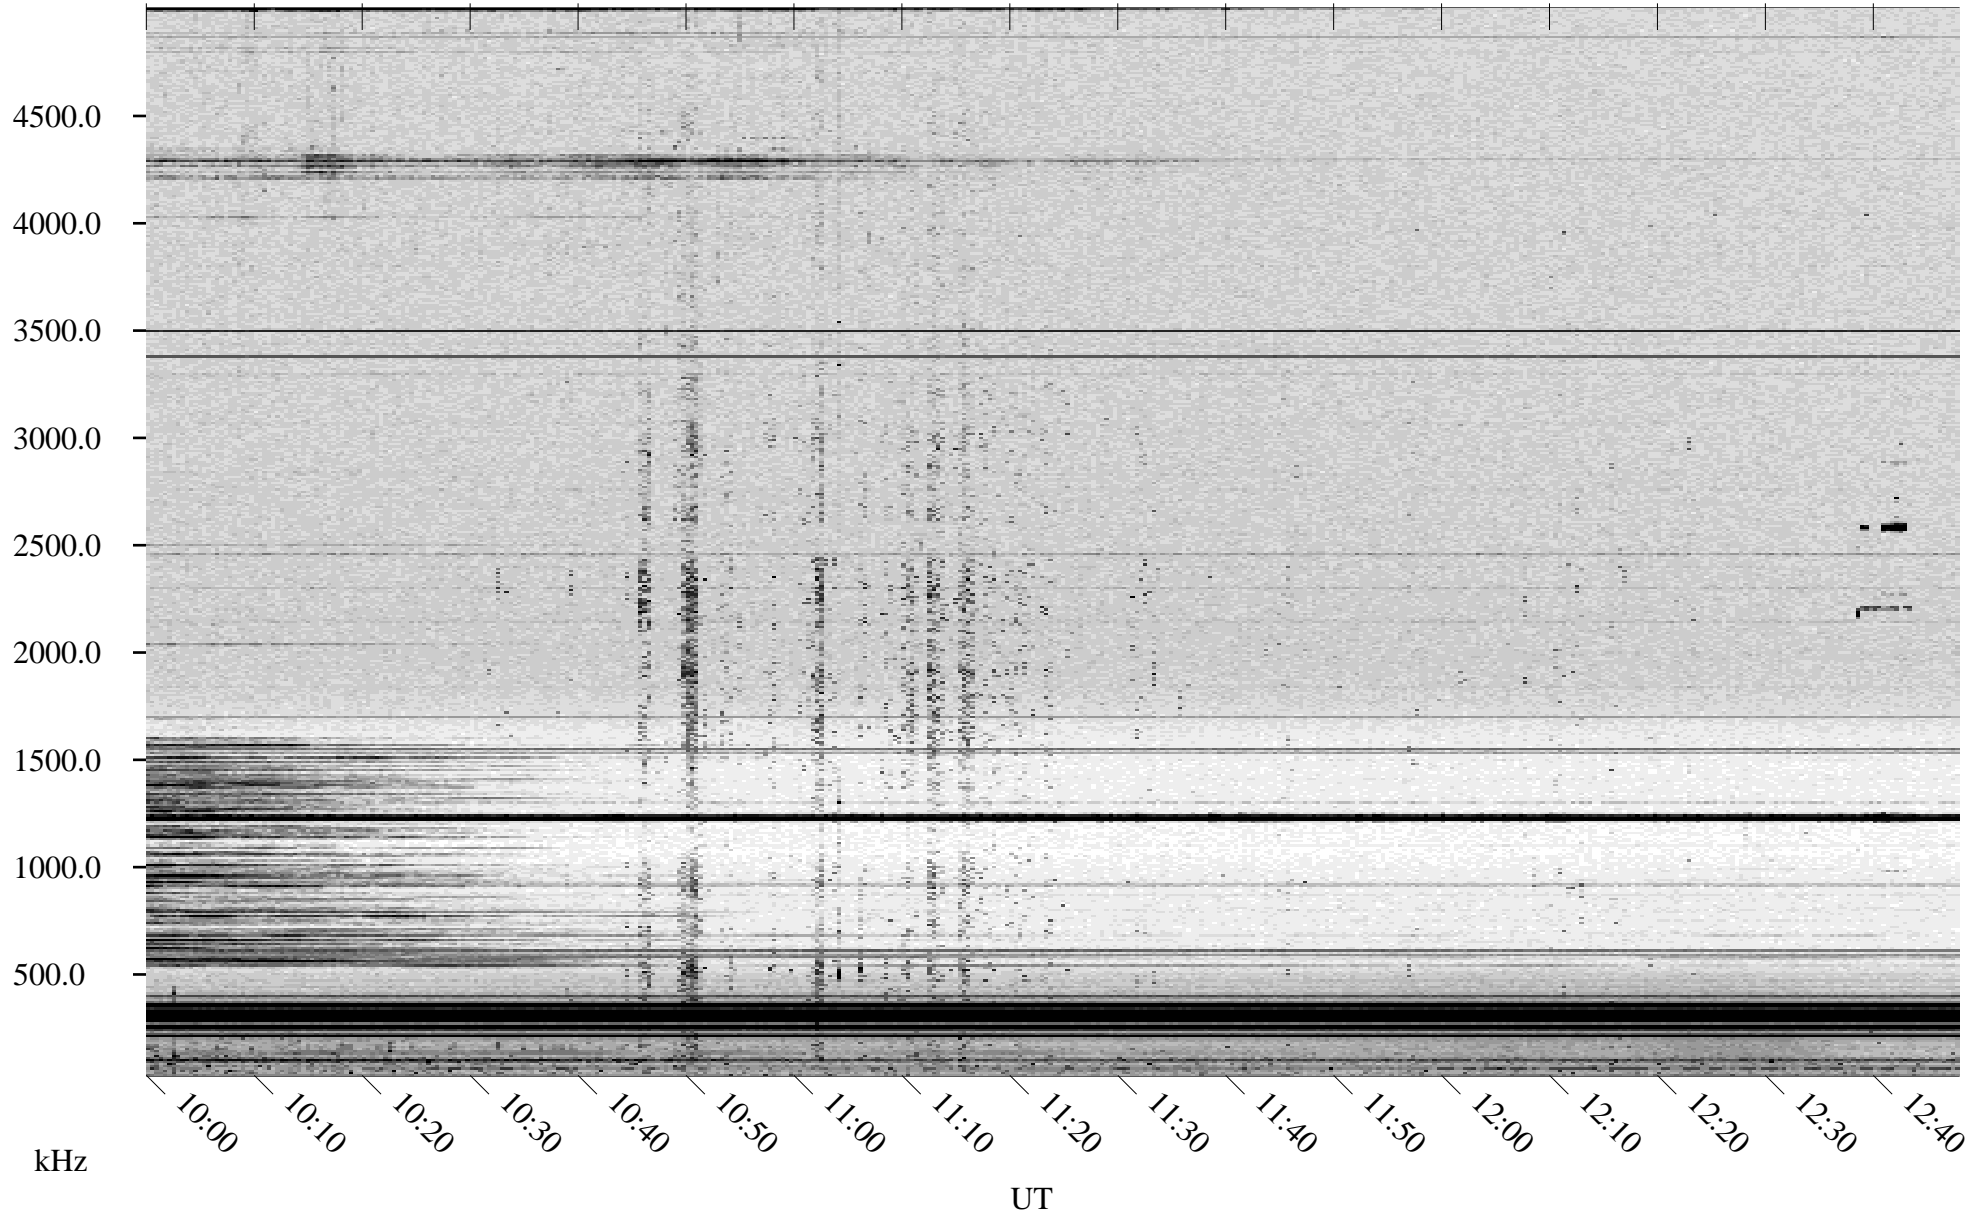

# 08/03/1998 Churchill, Manitoba

Linear Scale    Black = 161    White = 15

ch98214l.r00m max\_12

Page 4

# 08/03/1998 Churchill, Manitoba

Linear Scale    Black = 161    White = 15

ch98214l.r00m max\_12

Page 5

# 08/03/1998 Churchill, Manitoba

Linear Scale    Black = 161    White = 15

ch98214l.r00m max\_12

Page 6

# 08/03/1998 Churchill, Manitoba

Linear Scale    Black = 161    White = 15

ch98214l.r00m max\_12

Page 7