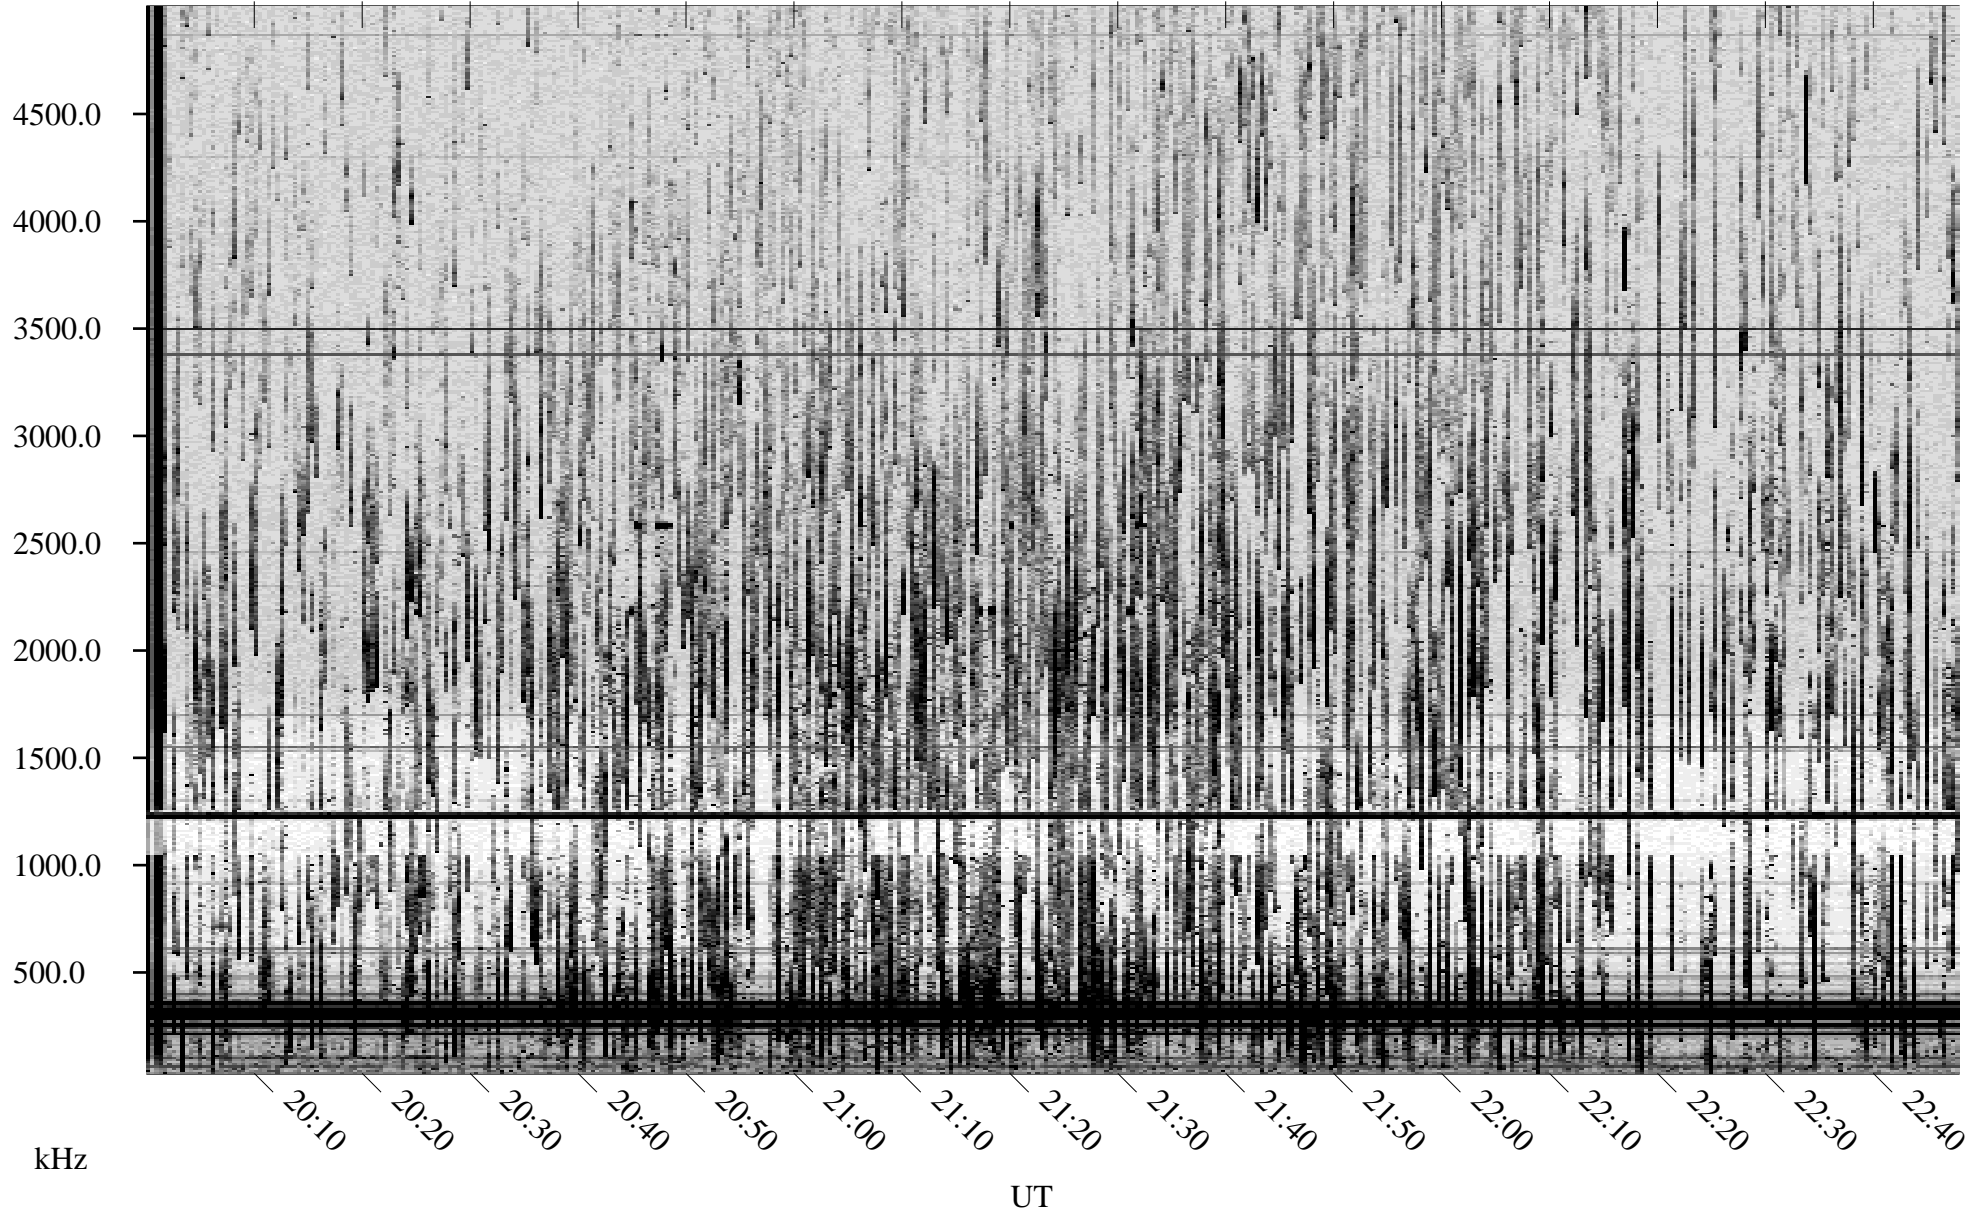

# 08/02/1998 Churchill, Manitoba

Linear Scale    Black = 161    White = 15

ch98214l.r00m max\_12

Page 1

# 08/02/1998 Churchill, Manitoba

Linear Scale    Black = 161    White = 15

ch98214l.r00m max\_12

Page 2

# 08/03/1998 Churchill, Manitoba

Linear Scale    Black = 161    White = 15

ch98214l.r00m max\_12

Page 3

# 08/03/1998 Churchill, Manitoba

Linear Scale    Black = 161    White = 15

ch98214l.r00m max\_12

Page 4