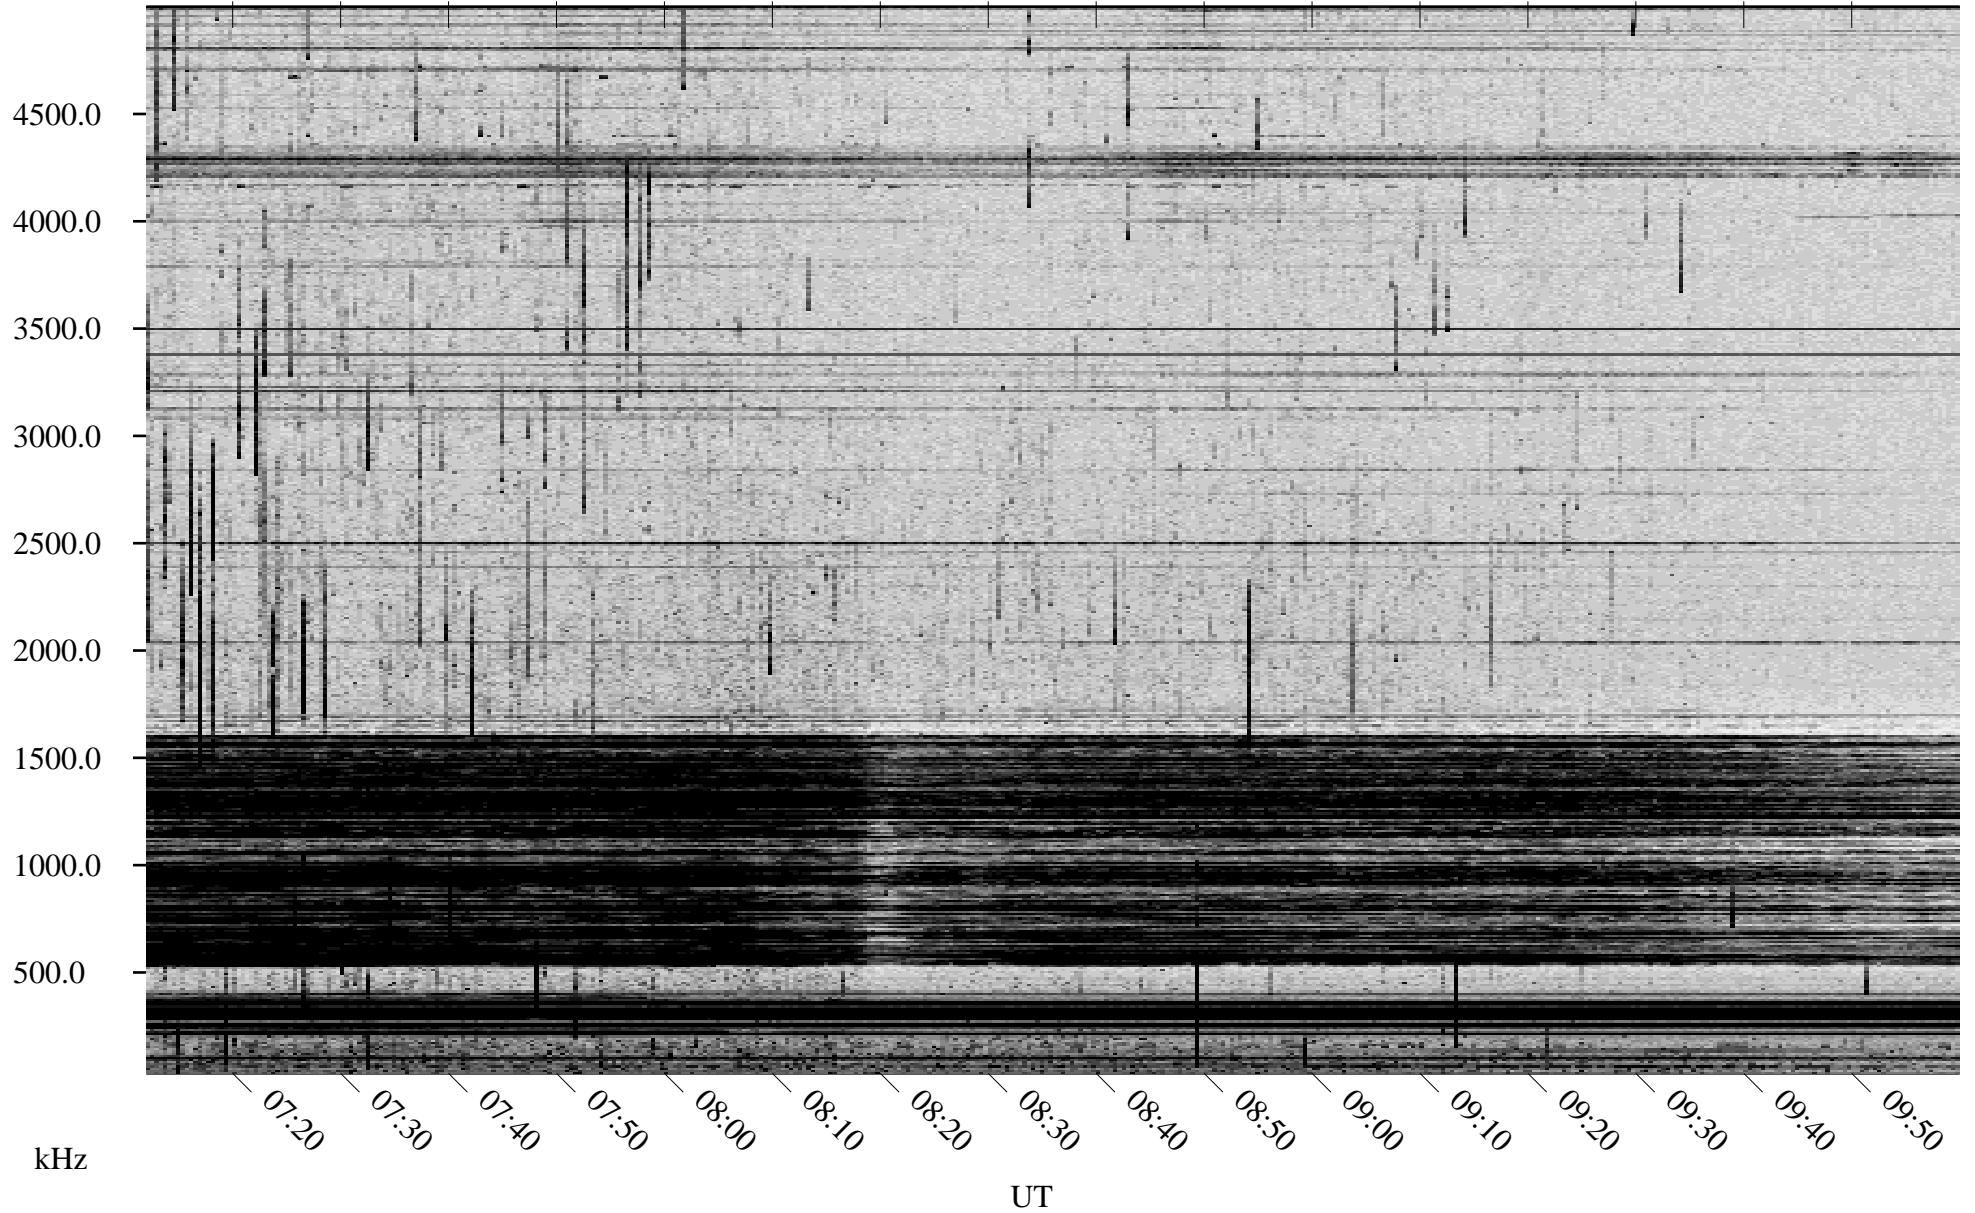

# 08/03/1998 Churchill, Manitoba

Linear Scale    Black = 161    White = 15

ch98214l.r00m max\_12

Page 4

# 08/03/1998 Churchill, Manitoba

Linear Scale    Black = 161    White = 15

ch98214l.r00m max\_12

Page 5

# 08/03/1998 Churchill, Manitoba

Linear Scale    Black = 161    White = 15

ch98214l.r00m max\_12

Page 6