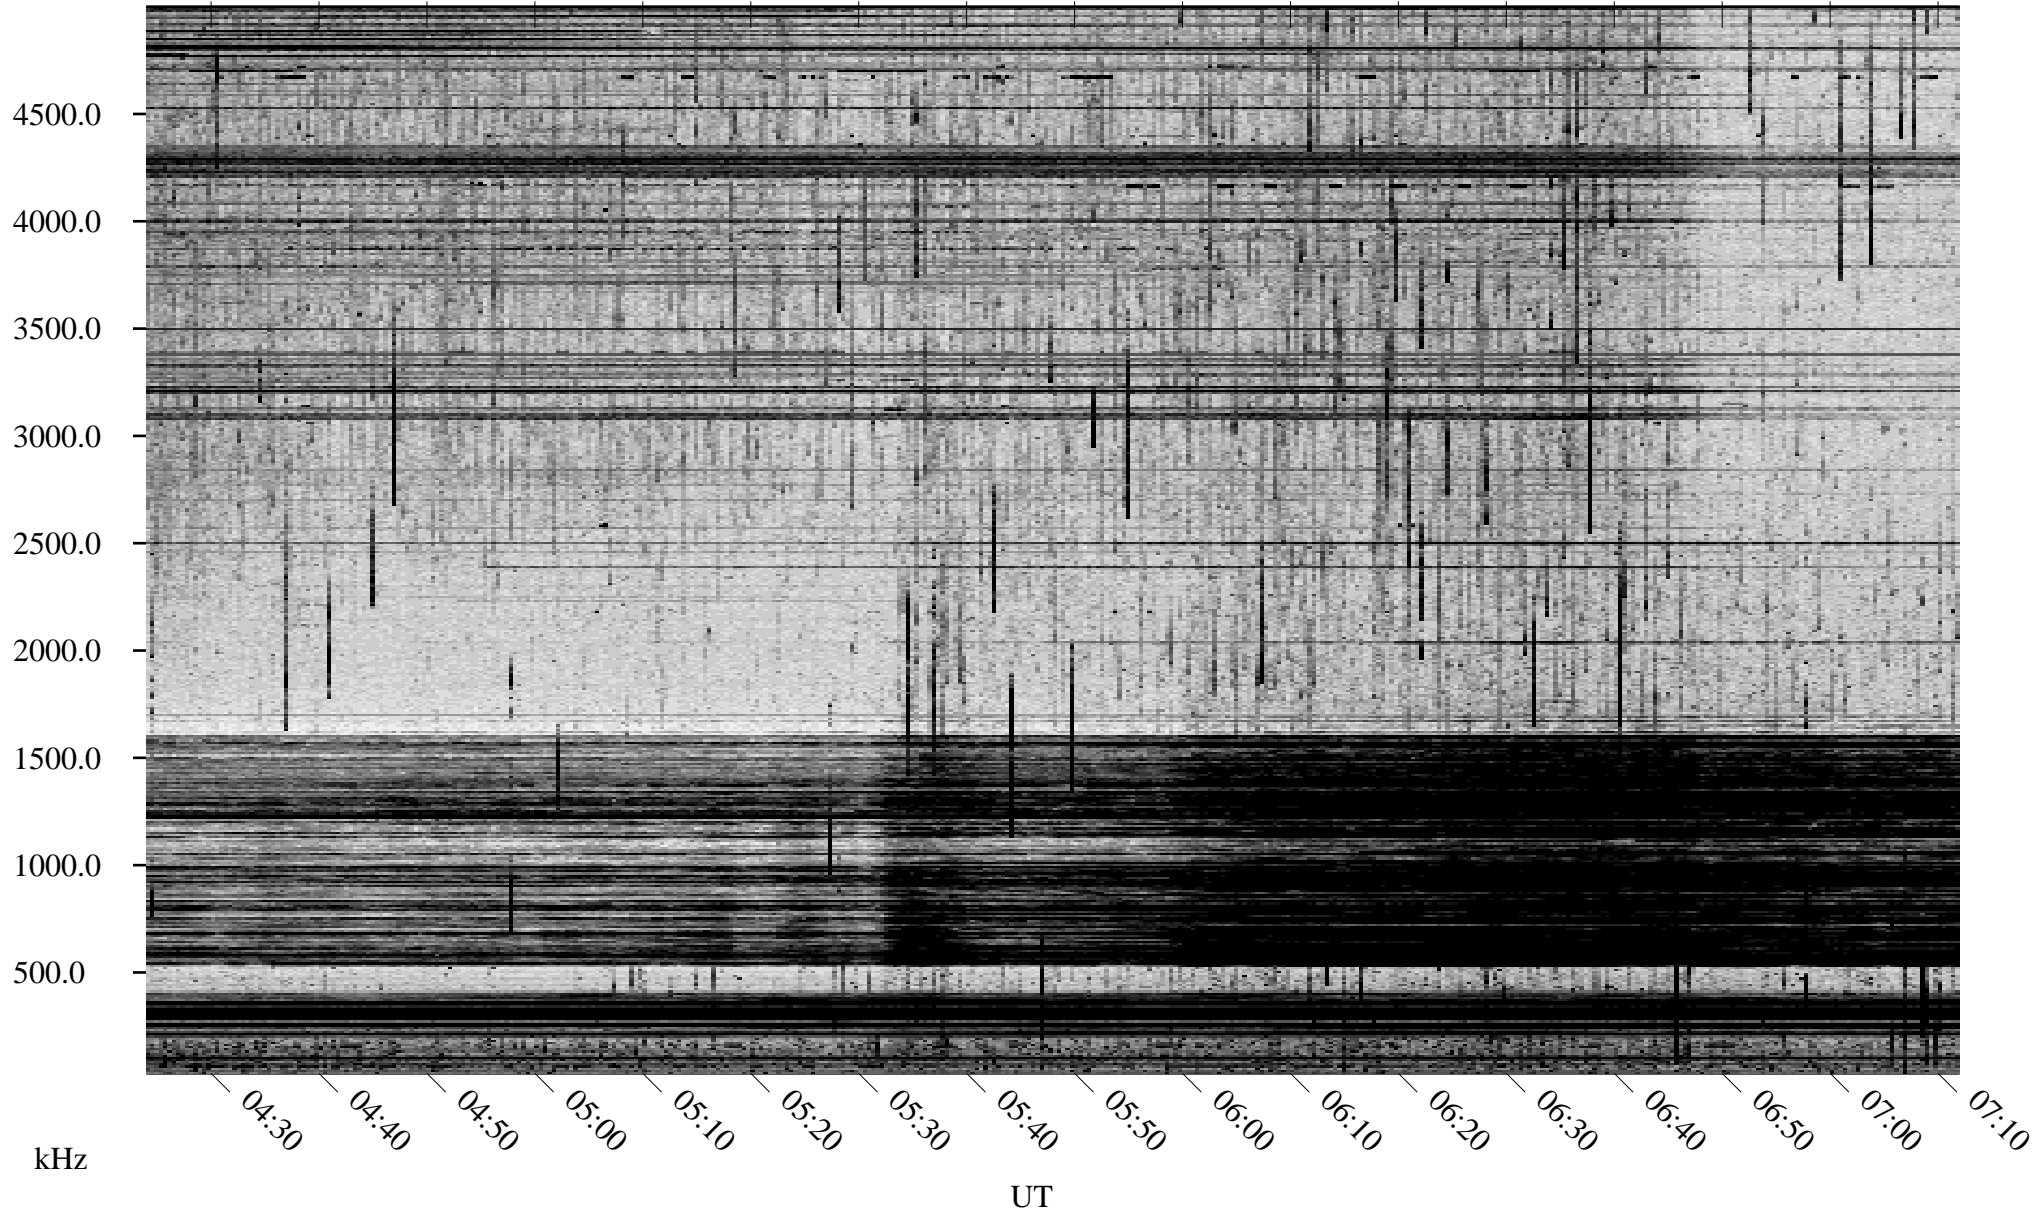

# 08/02/1998 Churchill, Manitoba

Linear Scale    Black = 161    White = 15

ch98214l.r00m max\_12

Page 1

# 08/02/1998 Churchill, Manitoba

Linear Scale    Black = 161    White = 15

ch98214l.r00m max\_12

Page 2

# 08/03/1998 Churchill, Manitoba

Linear Scale    Black = 161    White = 15

ch98214l.r00m max\_12

Page 3

# 08/03/1998 Churchill, Manitoba

Linear Scale    Black = 161    White = 15

ch98214l.r00m max\_12

Page 4