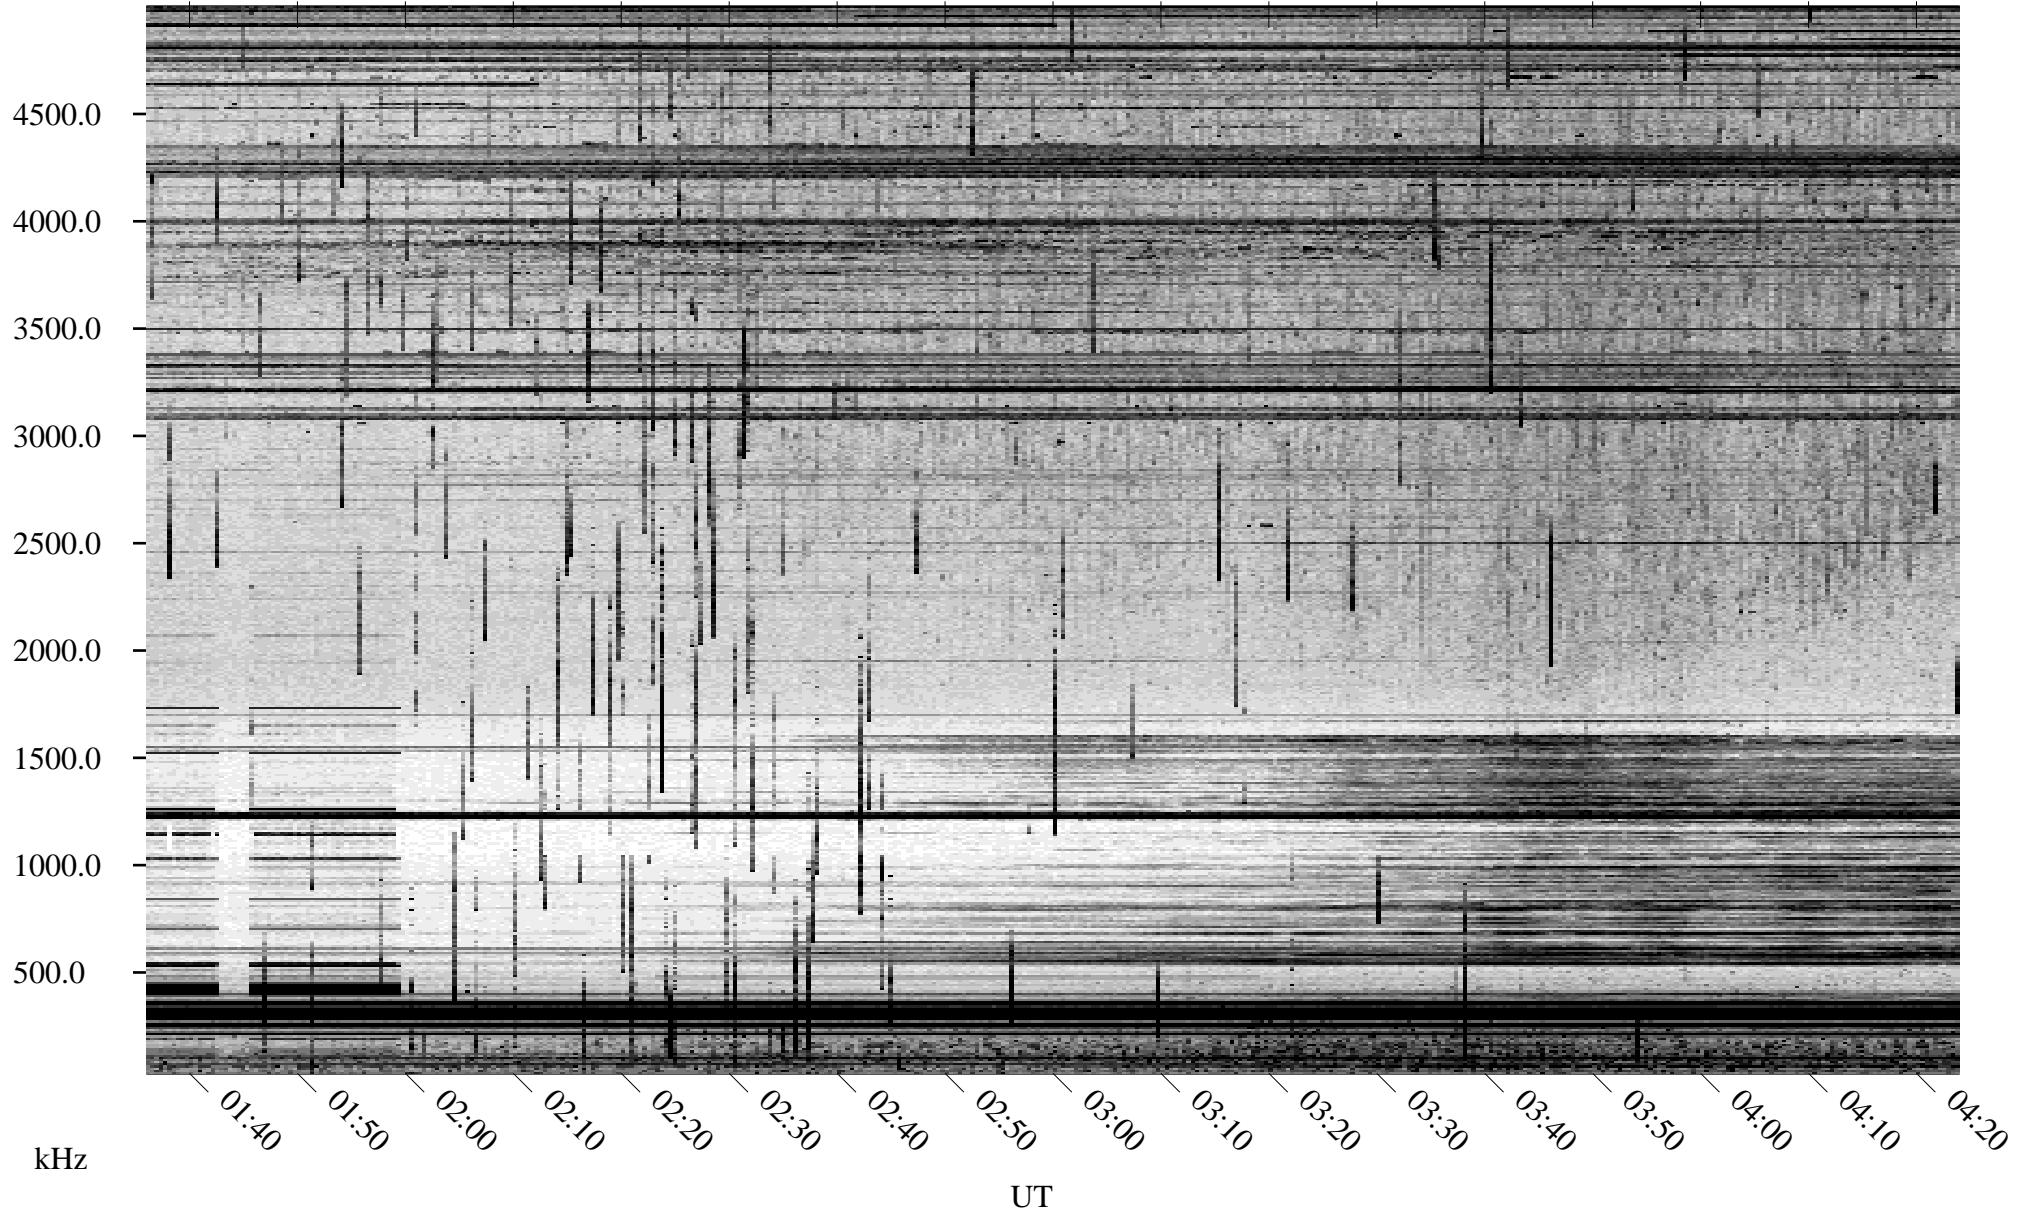

# 08/02/1998 Churchill, Manitoba

Linear Scale    Black = 161    White = 15

ch98214l.r00m max\_12

Page 1

# 08/02/1998 Churchill, Manitoba

Linear Scale    Black = 161    White = 15

ch98214l.r00m max\_12

Page 2

# 08/03/1998 Churchill, Manitoba

Linear Scale    Black = 161    White = 15

ch98214l.r00m max\_12

Page 3

# 08/03/1998 Churchill, Manitoba

Linear Scale    Black = 161    White = 15

ch98214l.r00m max\_12

Page 4