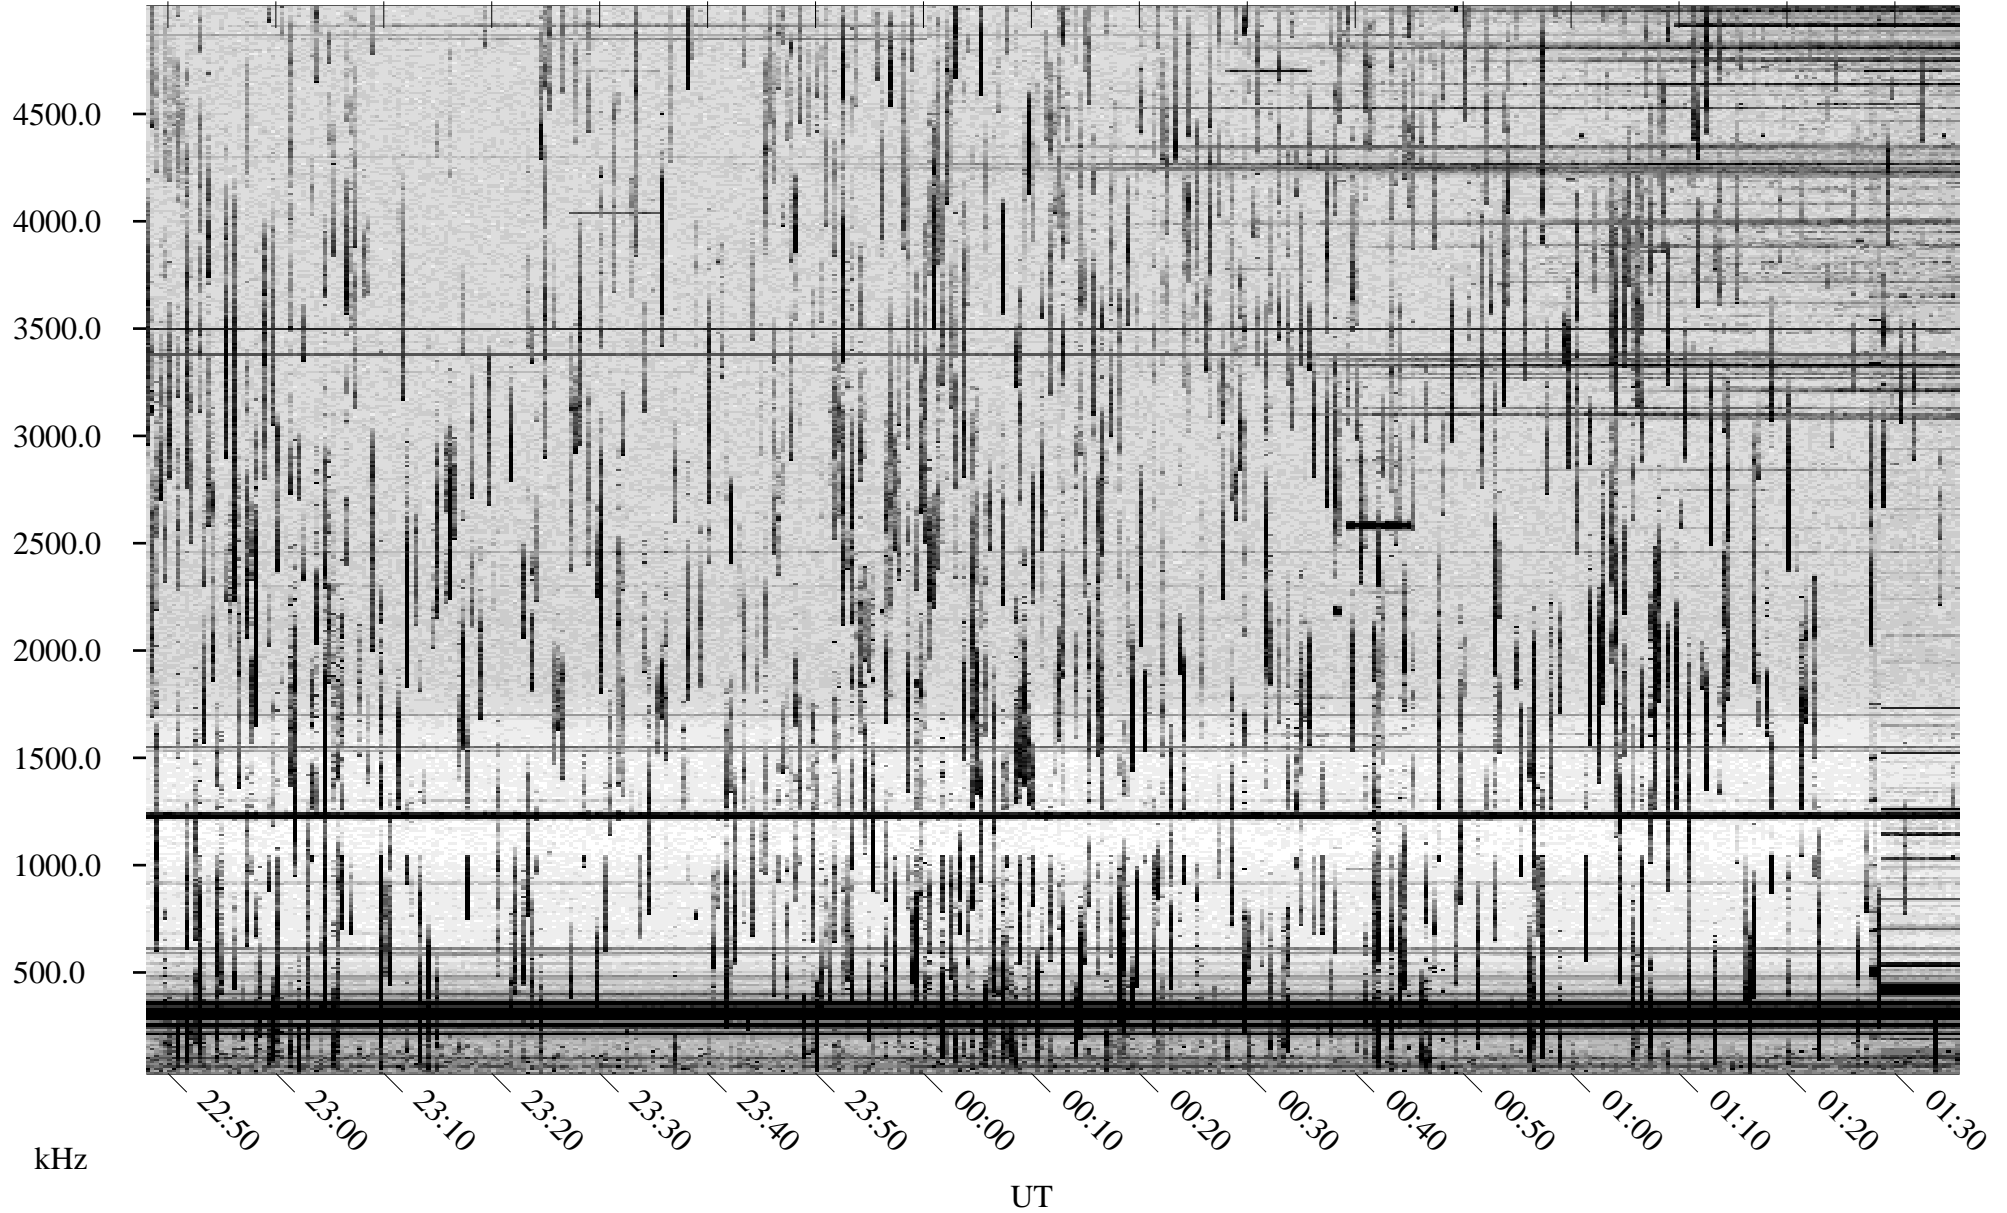

# 08/02/1998 Churchill, Manitoba

Linear Scale    Black = 161    White = 15

ch98214l.r00m max\_12

Page 1

# 08/02/1998 Churchill, Manitoba

Linear Scale    Black = 161    White = 15

ch98214l.r00m max\_12

Page 2

# 08/03/1998 Churchill, Manitoba

Linear Scale    Black = 161    White = 15

ch98214l.r00m max\_12

Page 3

# 08/03/1998 Churchill, Manitoba

Linear Scale    Black = 161    White = 15

ch98214l.r00m max\_12

Page 4