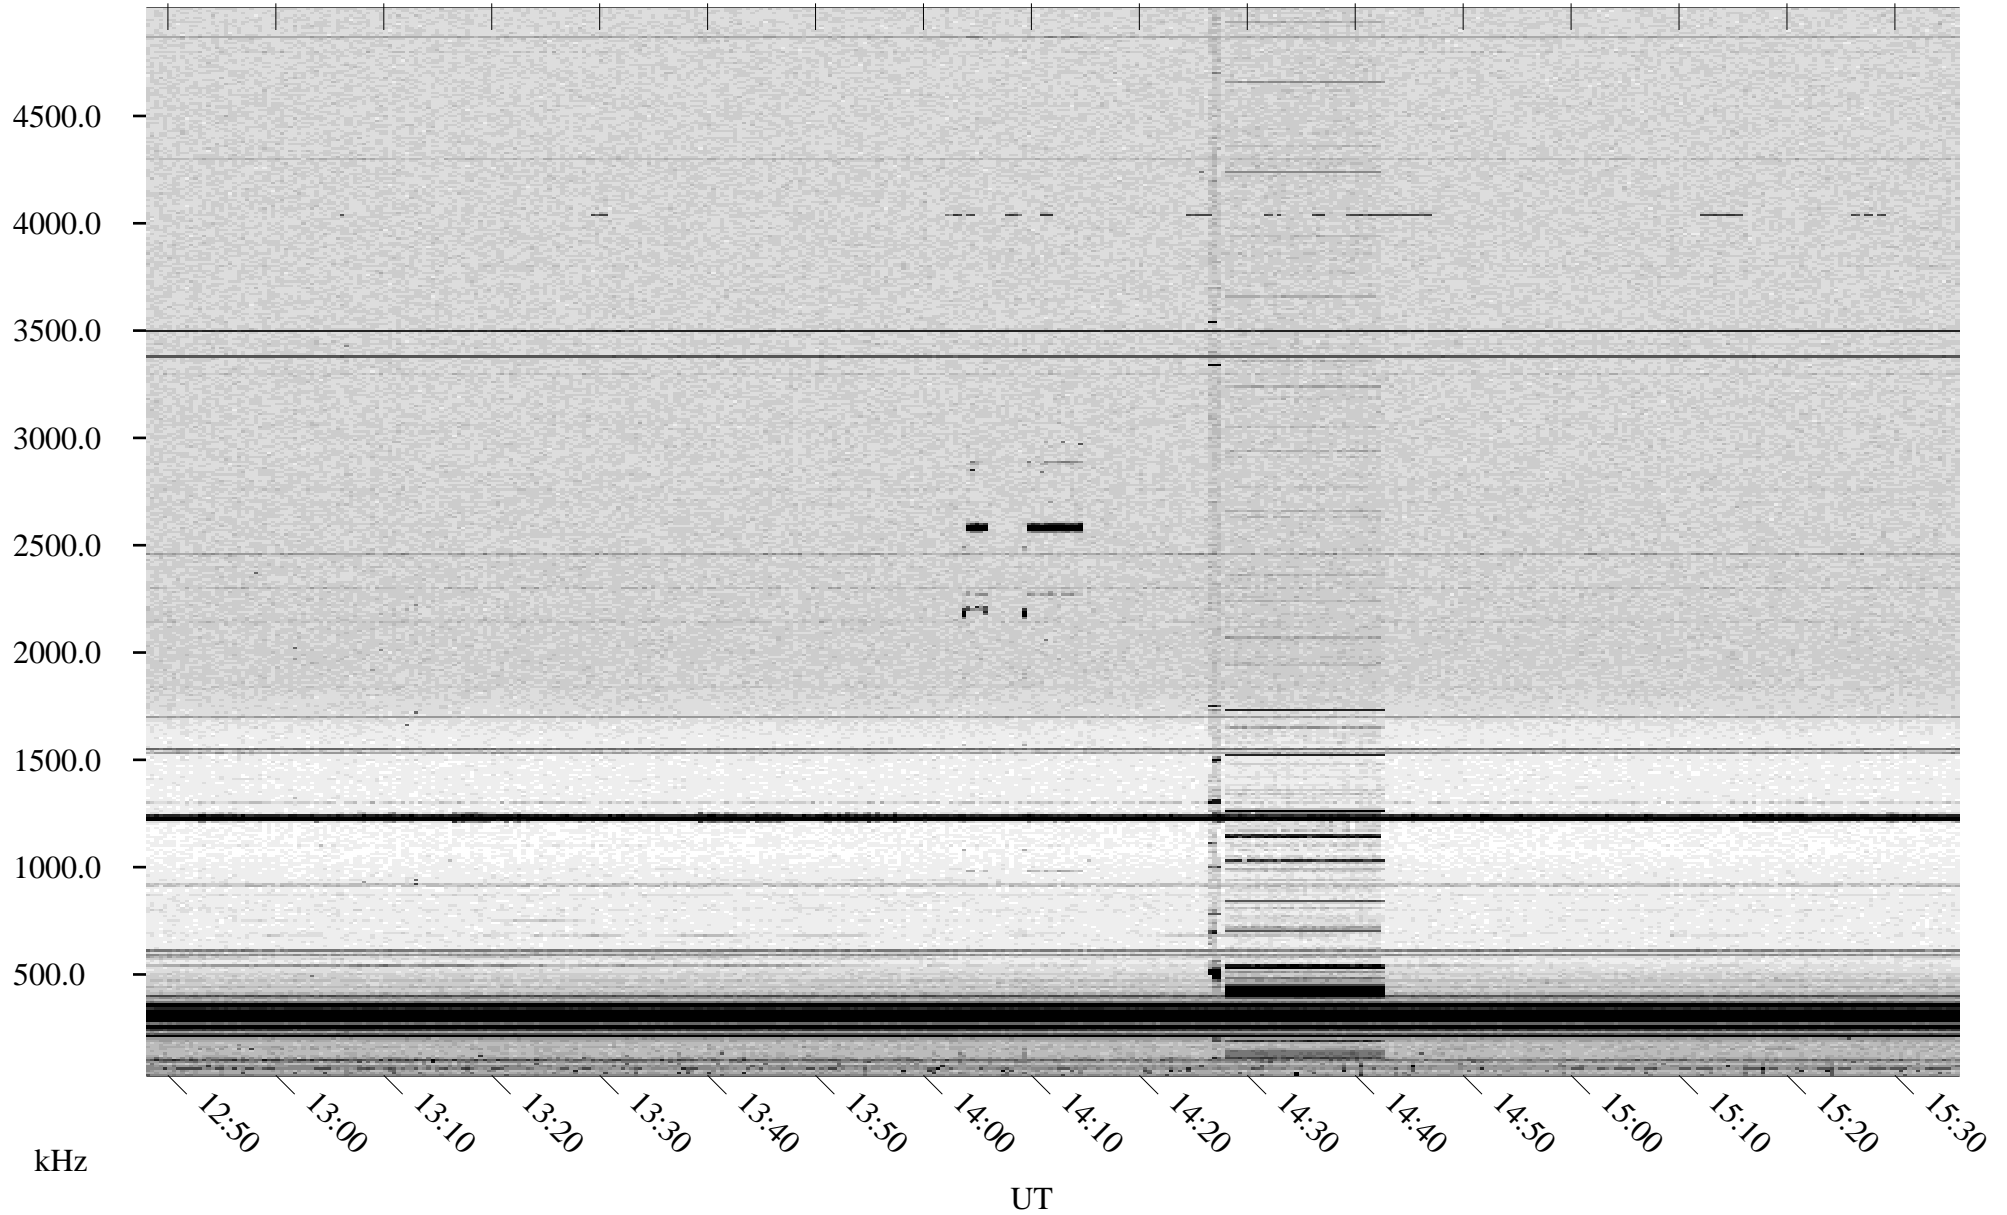

# 08/03/1998 Churchill, Manitoba

Linear Scale    Black = 161    White = 15

ch98214l.r00m max\_12

Page 5

# 08/03/1998 Churchill, Manitoba

Linear Scale    Black = 161    White = 15

ch98214l.r00m max\_12

Page 6

# 08/03/1998 Churchill, Manitoba

Linear Scale    Black = 161    White = 15

ch98214l.r00m max\_12

Page 7

# 08/03/1998 Churchill, Manitoba

Linear Scale    Black = 161    White = 15

ch98214l.r00m max\_12

Page 8