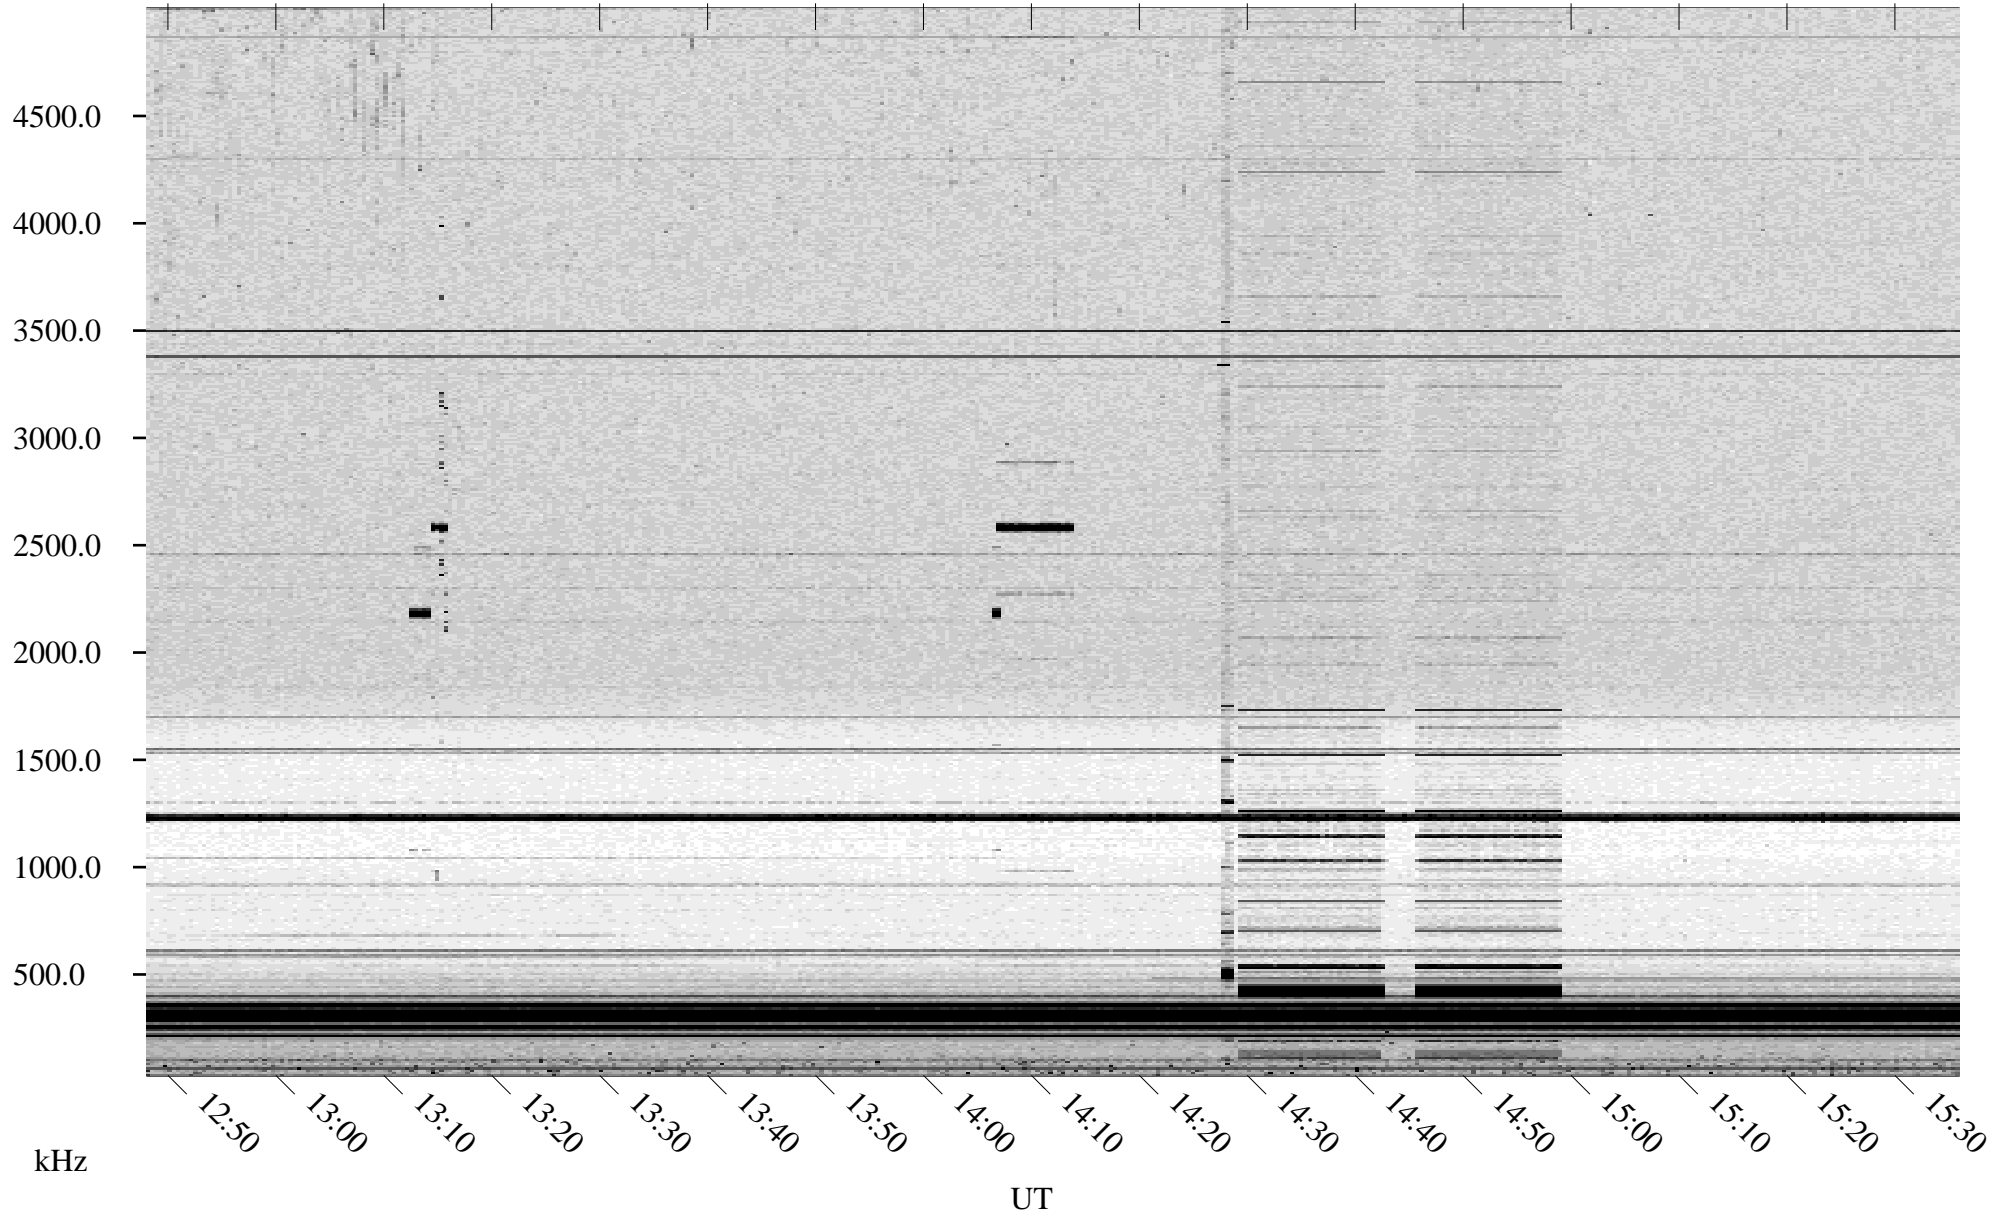

08/03/1998 Churchill, Manitoba

Linear Scale Black = 161 White = 15

ch98215l.r00m max_12

Page 1

08/03/1998 Churchill, Manitoba

Linear Scale Black = 161 White = 15

ch98215l.r00m max_12

Page 2

08/04/1998 Churchill, Manitoba

Linear Scale Black = 161 White = 15

ch98215l.r00m max_12

Page 3

08/04/1998 Churchill, Manitoba

Linear Scale Black = 161 White = 15

ch98215l.r00m max_12

Page 4

08/04/1998 Churchill, Manitoba

Linear Scale Black = 161 White = 15

ch98215l.r00m max_12

Page 5

08/04/1998 Churchill, Manitoba

Linear Scale Black = 161 White = 15

ch98215l.r00m max_12

Page 6

08/04/1998 Churchill, Manitoba

Linear Scale Black = 161 White = 15

ch98215l.r00m max_12

Page 7

08/04/1998 Churchill, Manitoba

Linear Scale Black = 161 White = 15

ch98215l.r00m max_12

Page 8