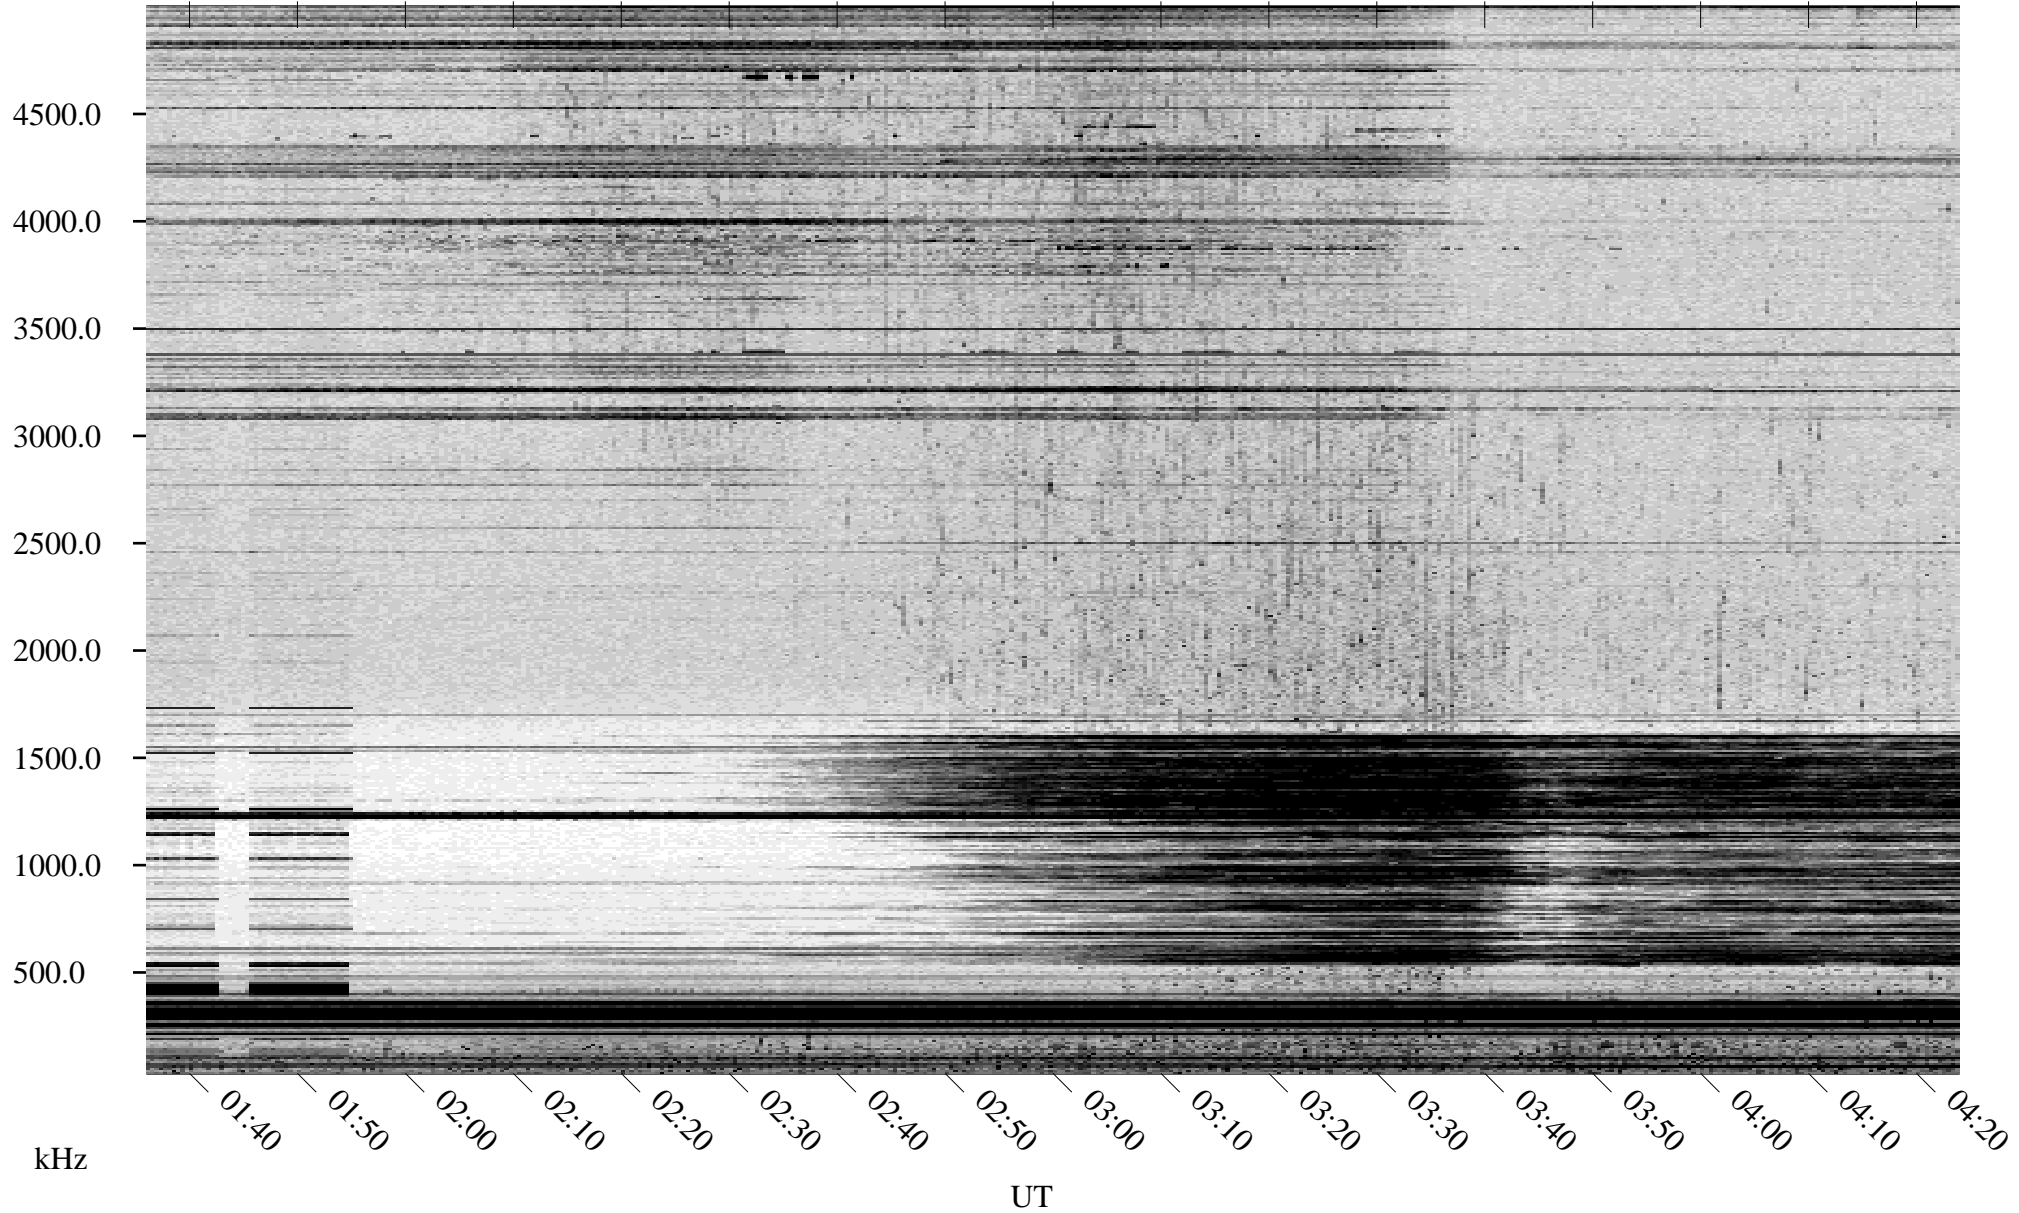

08/03/1998 Churchill, Manitoba

Linear Scale Black = 161 White = 15

ch98215l.r00m max_12

Page 1

08/03/1998 Churchill, Manitoba

Linear Scale Black = 161 White = 15

ch98215l.r00m max_12

Page 2

08/04/1998 Churchill, Manitoba

Linear Scale Black = 161 White = 15

ch98215l.r00m max_12

Page 3

08/04/1998 Churchill, Manitoba

Linear Scale Black = 161 White = 15

ch98215l.r00m max_12

Page 4

08/04/1998 Churchill, Manitoba

Linear Scale Black = 161 White = 15

ch98215l.r00m max_12

Page 5

08/04/1998 Churchill, Manitoba

Linear Scale Black = 161 White = 15

ch98215l.r00m max_12

Page 6

08/04/1998 Churchill, Manitoba

Linear Scale Black = 161 White = 15

ch98215l.r00m max_12

Page 7

08/04/1998 Churchill, Manitoba

Linear Scale Black = 161 White = 15

ch98215l.r00m max_12

Page 8