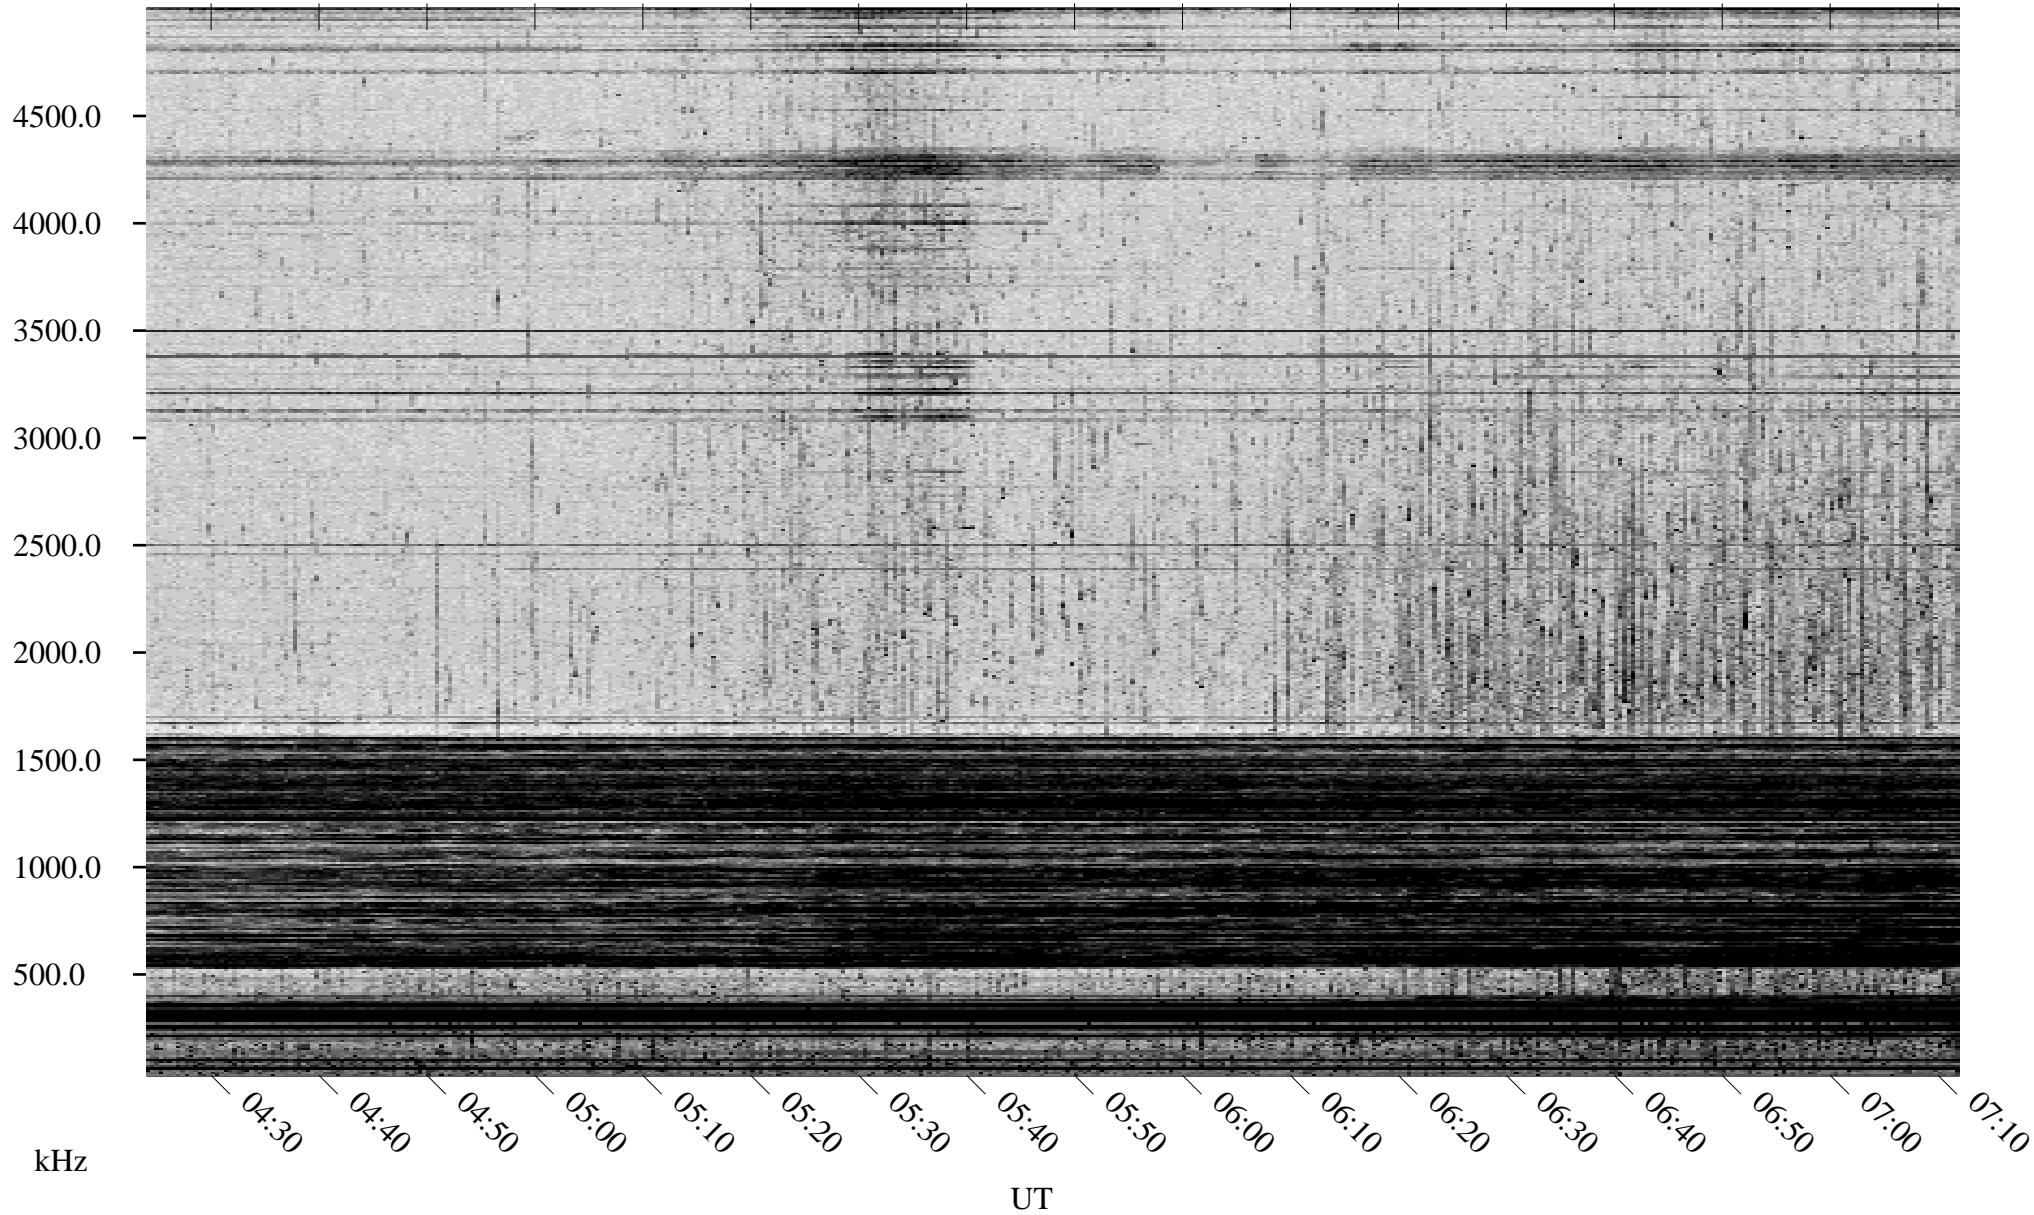

08/03/1998 Churchill, Manitoba

Linear Scale Black = 161 White = 15

ch98215l.r00m max_12

Page 1

08/03/1998 Churchill, Manitoba

Linear Scale Black = 161 White = 15

ch98215l.r00m max_12

Page 2

08/04/1998 Churchill, Manitoba

Linear Scale Black = 161 White = 15

ch98215l.r00m max_12

Page 3

08/04/1998 Churchill, Manitoba

Linear Scale Black = 161 White = 15

ch98215l.r00m max_12

Page 4

08/04/1998 Churchill, Manitoba

Linear Scale Black = 161 White = 15

ch98215l.r00m max_12

Page 5

08/04/1998 Churchill, Manitoba

Linear Scale Black = 161 White = 15

ch98215l.r00m max_12

Page 6

08/04/1998 Churchill, Manitoba

Linear Scale Black = 161 White = 15

ch98215l.r00m max_12

Page 7

08/04/1998 Churchill, Manitoba

Linear Scale Black = 161 White = 15

ch98215l.r00m max_12

Page 8