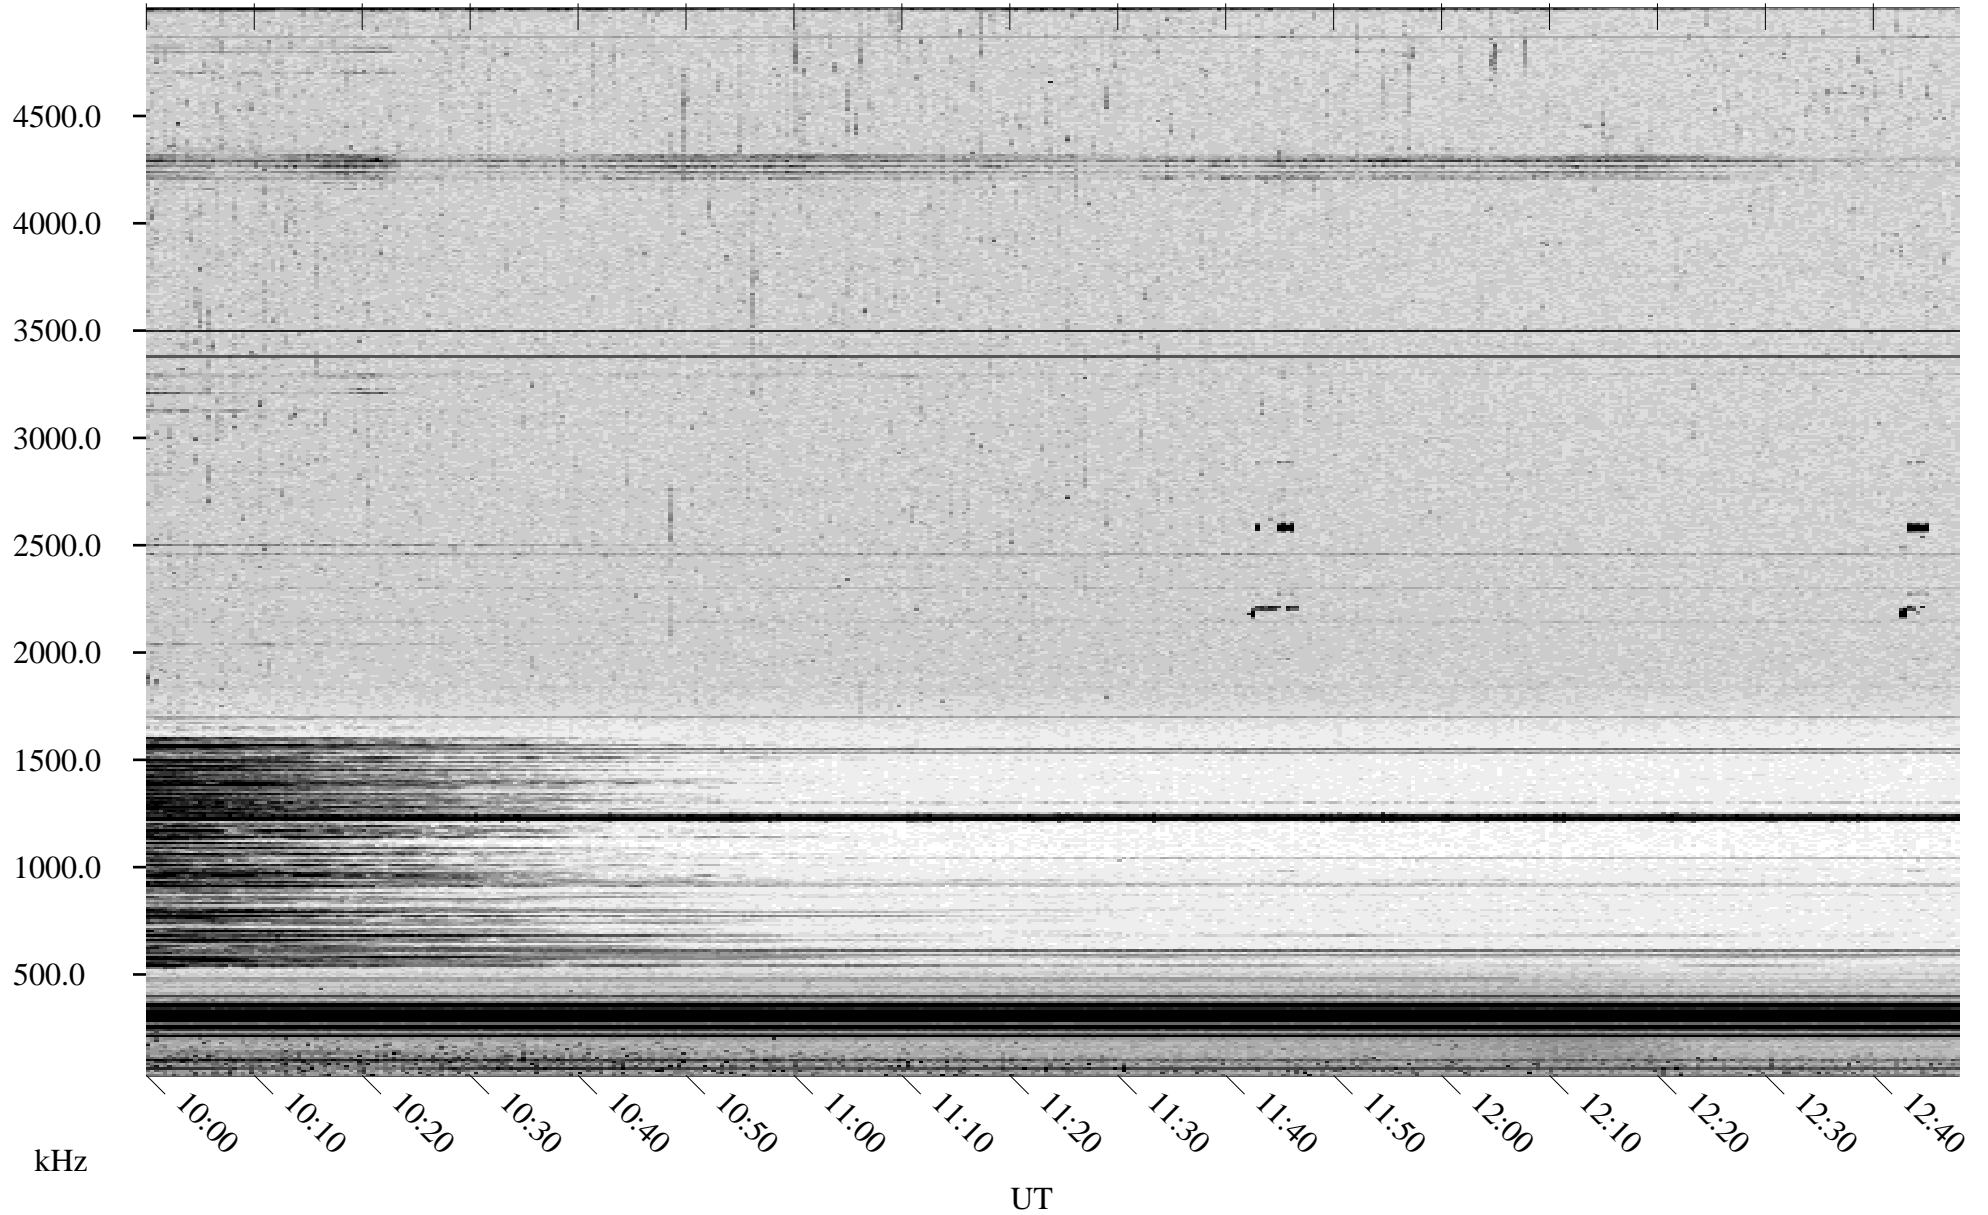

08/03/1998 Churchill, Manitoba

Linear Scale Black = 161 White = 15

ch98215l.r00m max_12

Page 1

08/03/1998 Churchill, Manitoba

Linear Scale Black = 161 White = 15

ch98215l.r00m max_12

Page 2

08/04/1998 Churchill, Manitoba

Linear Scale Black = 161 White = 15

ch98215l.r00m max_12

Page 3

08/04/1998 Churchill, Manitoba

Linear Scale Black = 161 White = 15

ch98215l.r00m max_12

Page 4

08/04/1998 Churchill, Manitoba

Linear Scale Black = 161 White = 15

ch98215l.r00m max_12

Page 5

08/04/1998 Churchill, Manitoba

Linear Scale Black = 161 White = 15

ch98215l.r00m max_12

Page 6

08/04/1998 Churchill, Manitoba

Linear Scale Black = 161 White = 15

ch98215l.r00m max_12

Page 7

08/04/1998 Churchill, Manitoba

Linear Scale Black = 161 White = 15

ch98215l.r00m max_12

Page 8