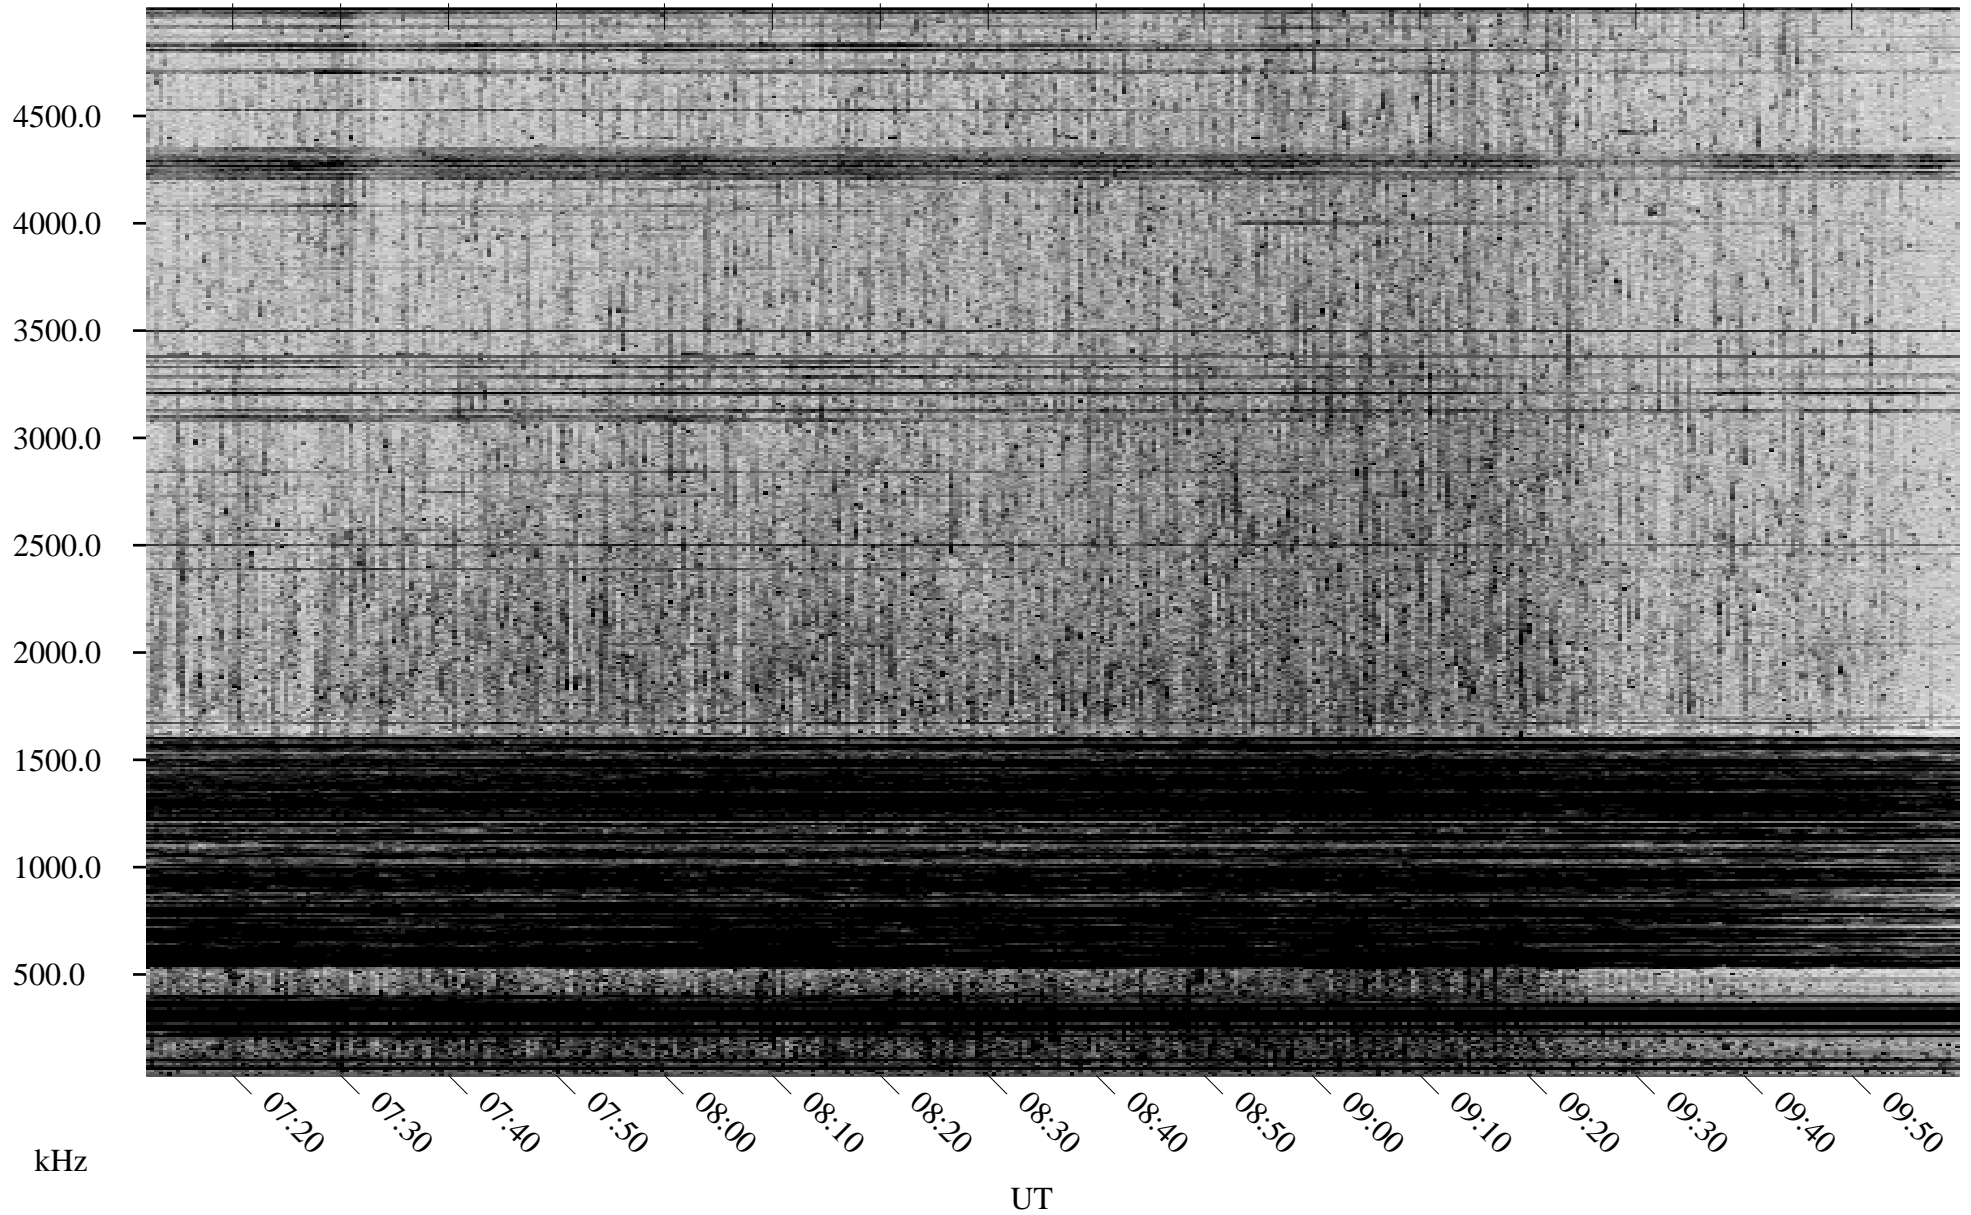

08/03/1998 Churchill, Manitoba

Linear Scale Black = 161 White = 15

ch98215l.r00m max_12

Page 1

08/03/1998 Churchill, Manitoba

Linear Scale Black = 161 White = 15

ch98215l.r00m max_12

Page 2

08/04/1998 Churchill, Manitoba

Linear Scale Black = 161 White = 15

ch98215l.r00m max_12

Page 3

08/04/1998 Churchill, Manitoba

Linear Scale Black = 161 White = 15

ch98215l.r00m max_12

Page 4

08/04/1998 Churchill, Manitoba

Linear Scale Black = 161 White = 15

ch98215l.r00m max_12

Page 5

08/04/1998 Churchill, Manitoba

Linear Scale Black = 161 White = 15

ch98215l.r00m max_12

Page 6

08/04/1998 Churchill, Manitoba

Linear Scale Black = 161 White = 15

ch98215l.r00m max_12

Page 7

08/04/1998 Churchill, Manitoba

Linear Scale Black = 161 White = 15

ch98215l.r00m max_12

Page 8