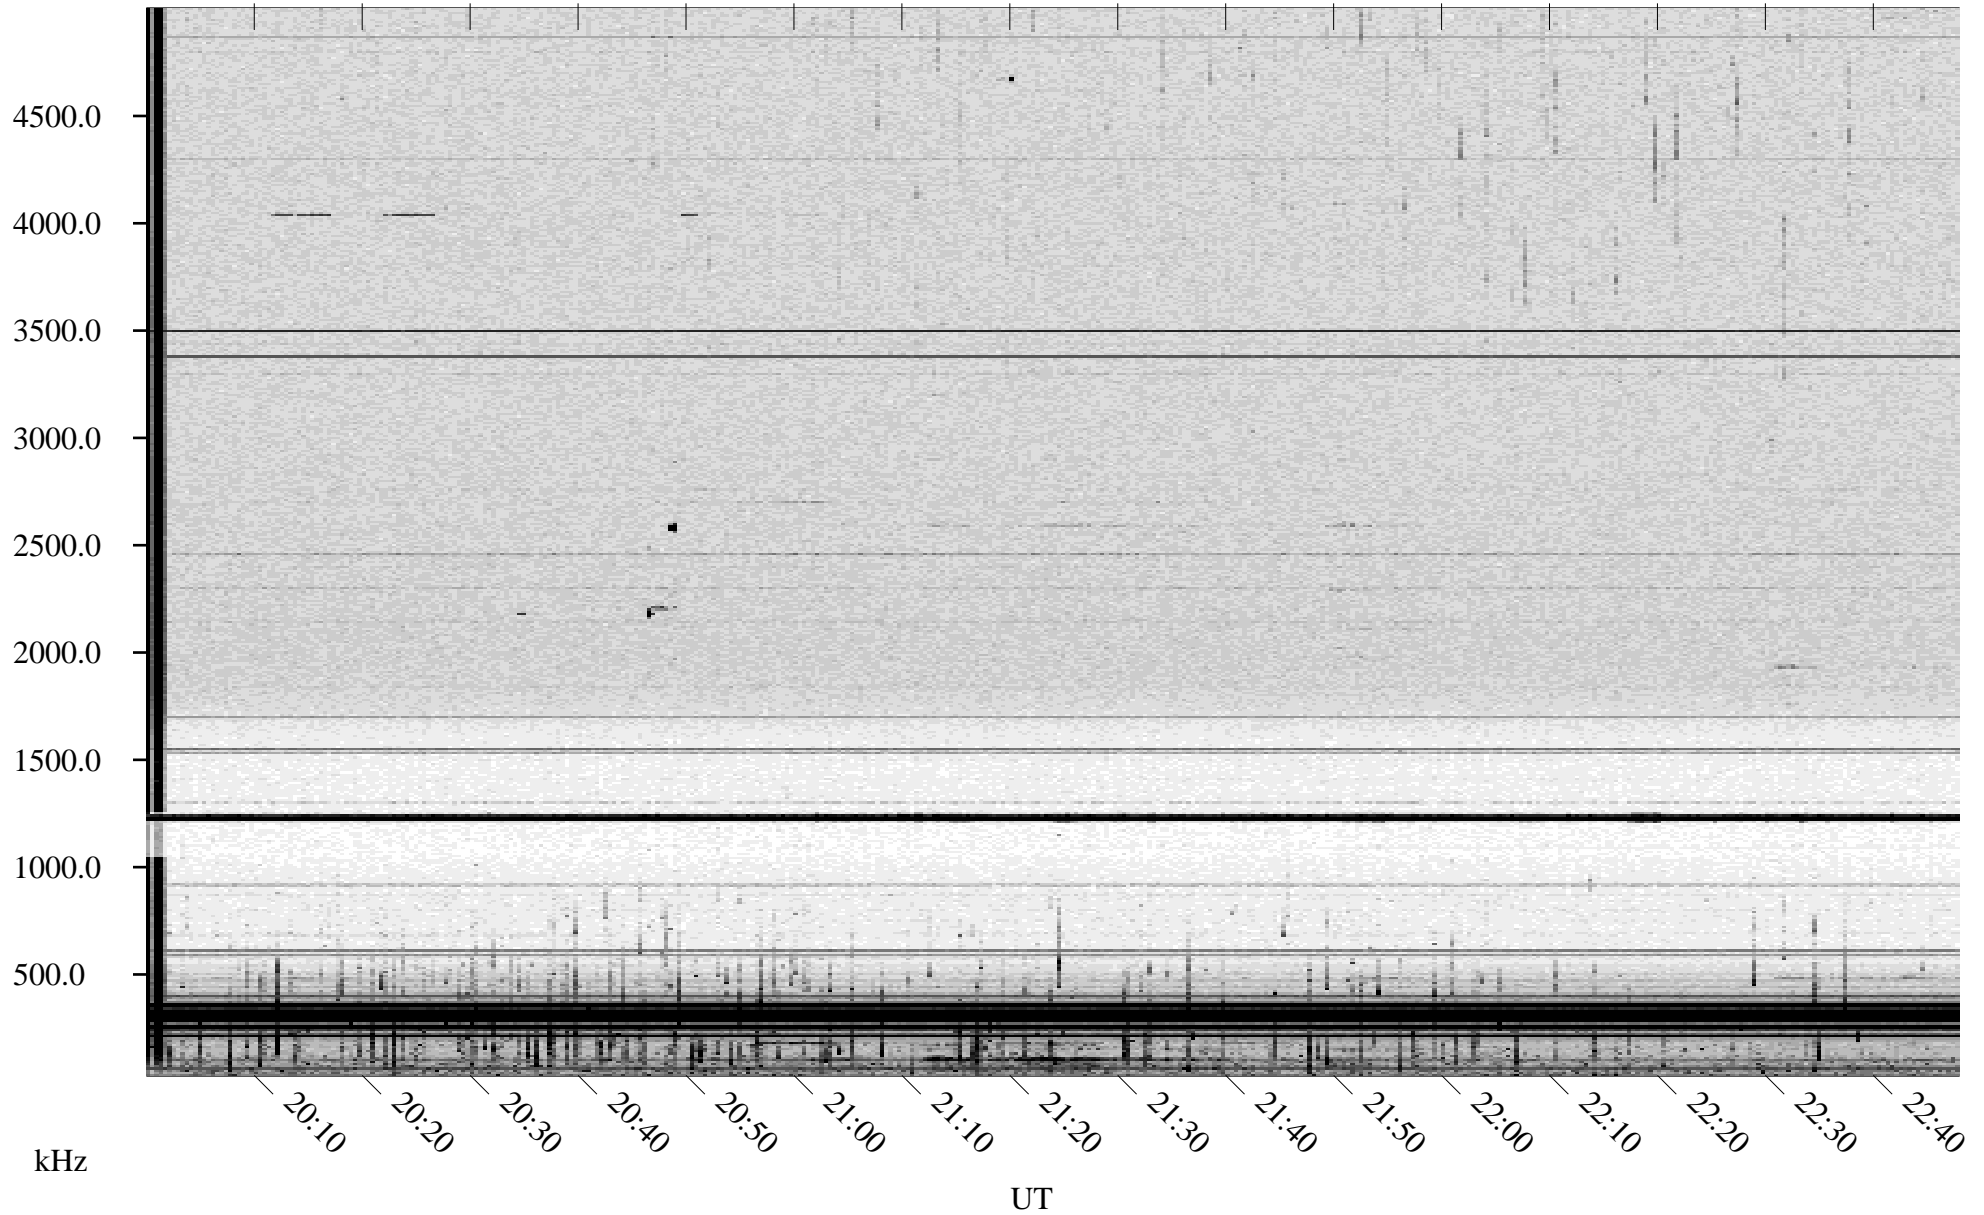

08/03/1998 Churchill, Manitoba

Linear Scale Black = 161 White = 15

ch98215l.r00m max_12

Page 1

08/03/1998 Churchill, Manitoba

Linear Scale Black = 161 White = 15

ch98215l.r00m max_12

Page 2

08/04/1998 Churchill, Manitoba

Linear Scale Black = 161 White = 15

ch98215l.r00m max_12

Page 3

08/04/1998 Churchill, Manitoba

Linear Scale Black = 161 White = 15

ch98215l.r00m max_12

Page 4

08/04/1998 Churchill, Manitoba

Linear Scale Black = 161 White = 15

ch98215l.r00m max_12

Page 5

08/04/1998 Churchill, Manitoba

Linear Scale Black = 161 White = 15

ch98215l.r00m max_12

Page 6

08/04/1998 Churchill, Manitoba

Linear Scale Black = 161 White = 15

ch98215l.r00m max_12

Page 7

08/04/1998 Churchill, Manitoba

Linear Scale Black = 161 White = 15

ch98215l.r00m max_12

Page 8