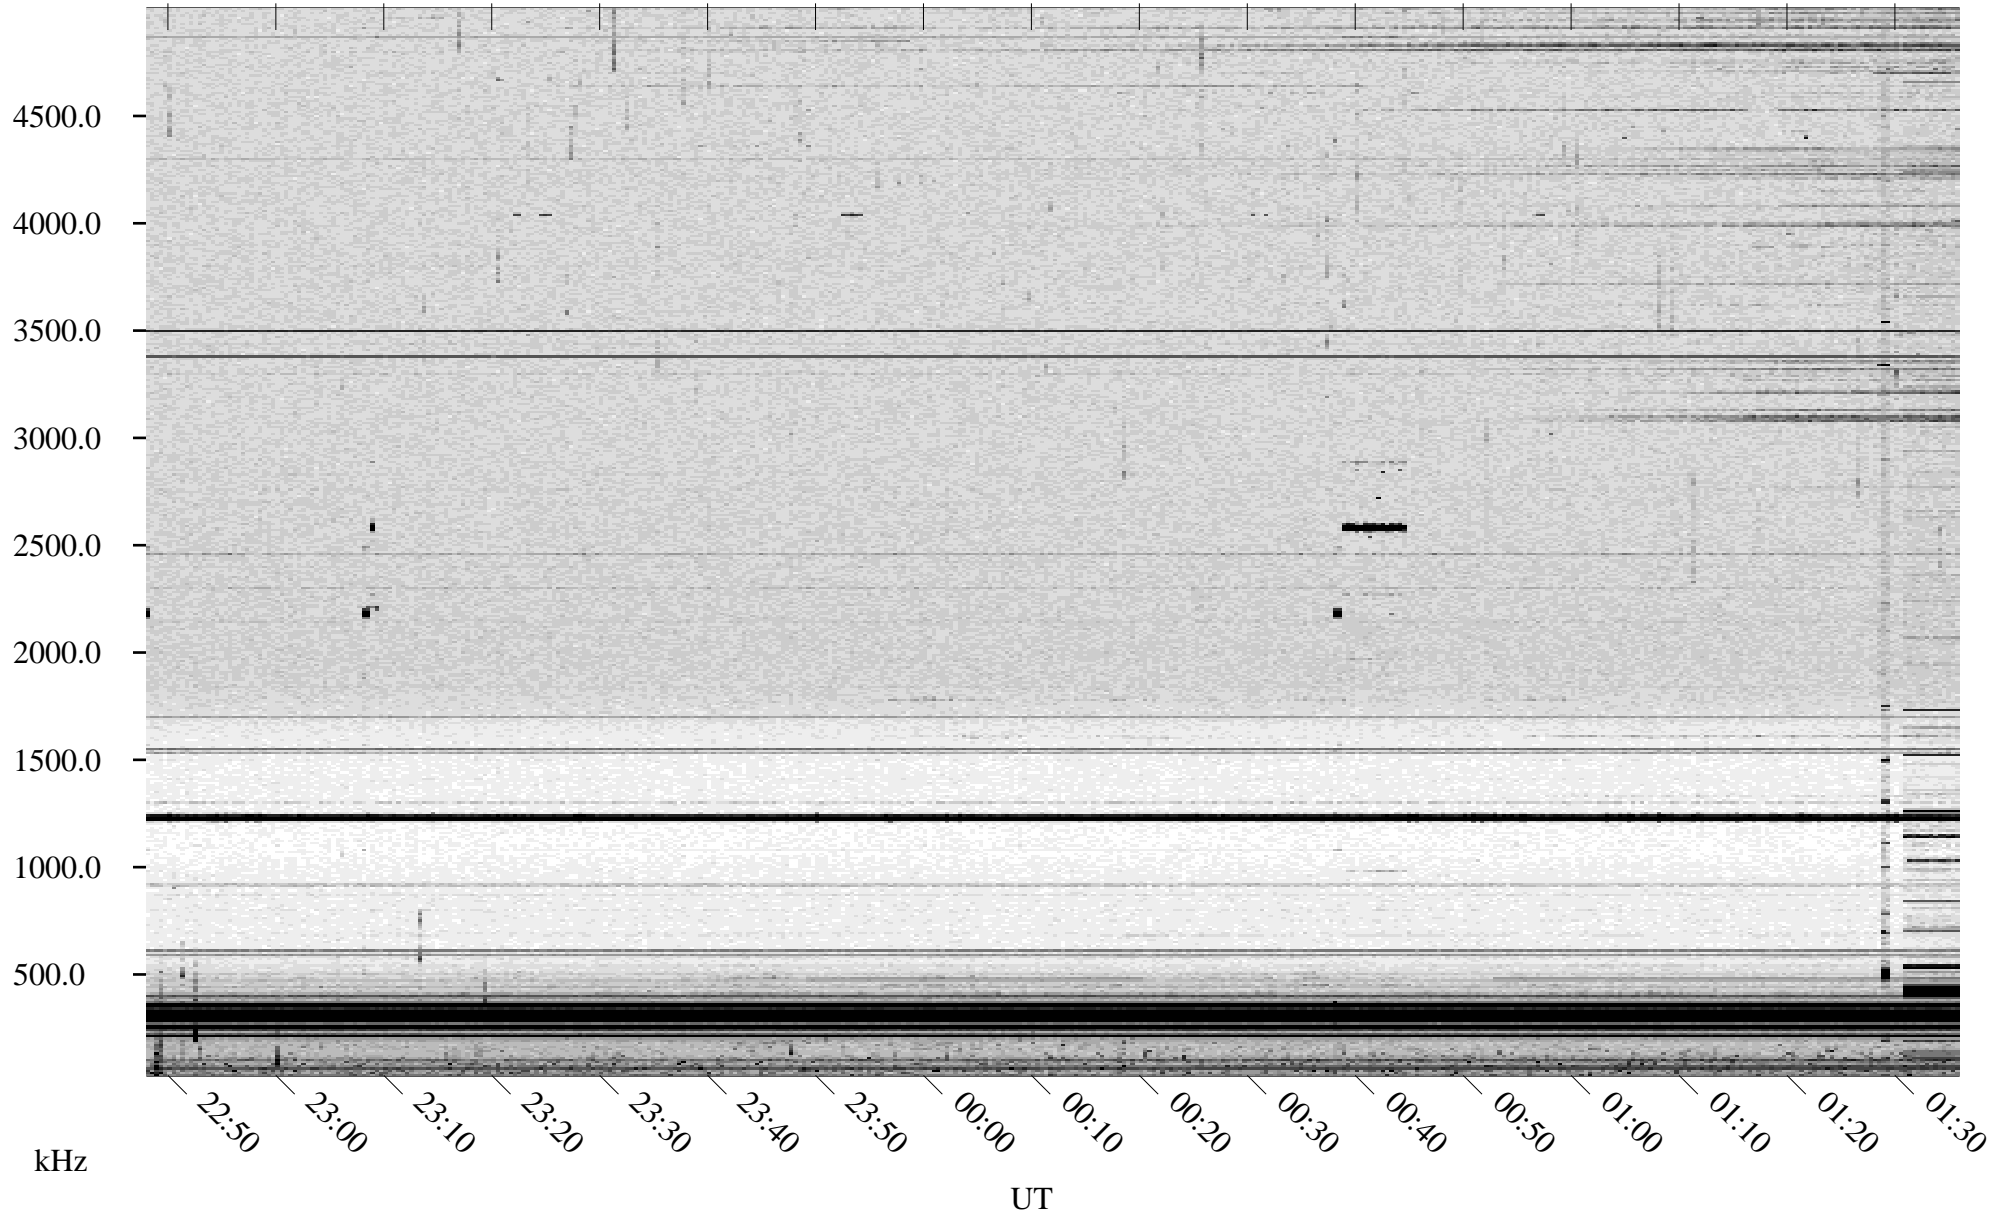

08/03/1998 Churchill, Manitoba

Linear Scale Black = 161 White = 15

ch98215l.r00m max_12

Page 1

08/03/1998 Churchill, Manitoba

Linear Scale Black = 161 White = 15

ch98215l.r00m max_12

Page 2

08/04/1998 Churchill, Manitoba

Linear Scale Black = 161 White = 15

ch98215l.r00m max_12

Page 3

08/04/1998 Churchill, Manitoba

Linear Scale Black = 161 White = 15

ch98215l.r00m max_12

Page 4

08/04/1998 Churchill, Manitoba

Linear Scale Black = 161 White = 15

ch98215l.r00m max_12

Page 5

08/04/1998 Churchill, Manitoba

Linear Scale Black = 161 White = 15

ch98215l.r00m max_12

Page 6

08/04/1998 Churchill, Manitoba

Linear Scale Black = 161 White = 15

ch98215l.r00m max_12

Page 7

08/04/1998 Churchill, Manitoba

Linear Scale Black = 161 White = 15

ch98215l.r00m max_12

Page 8