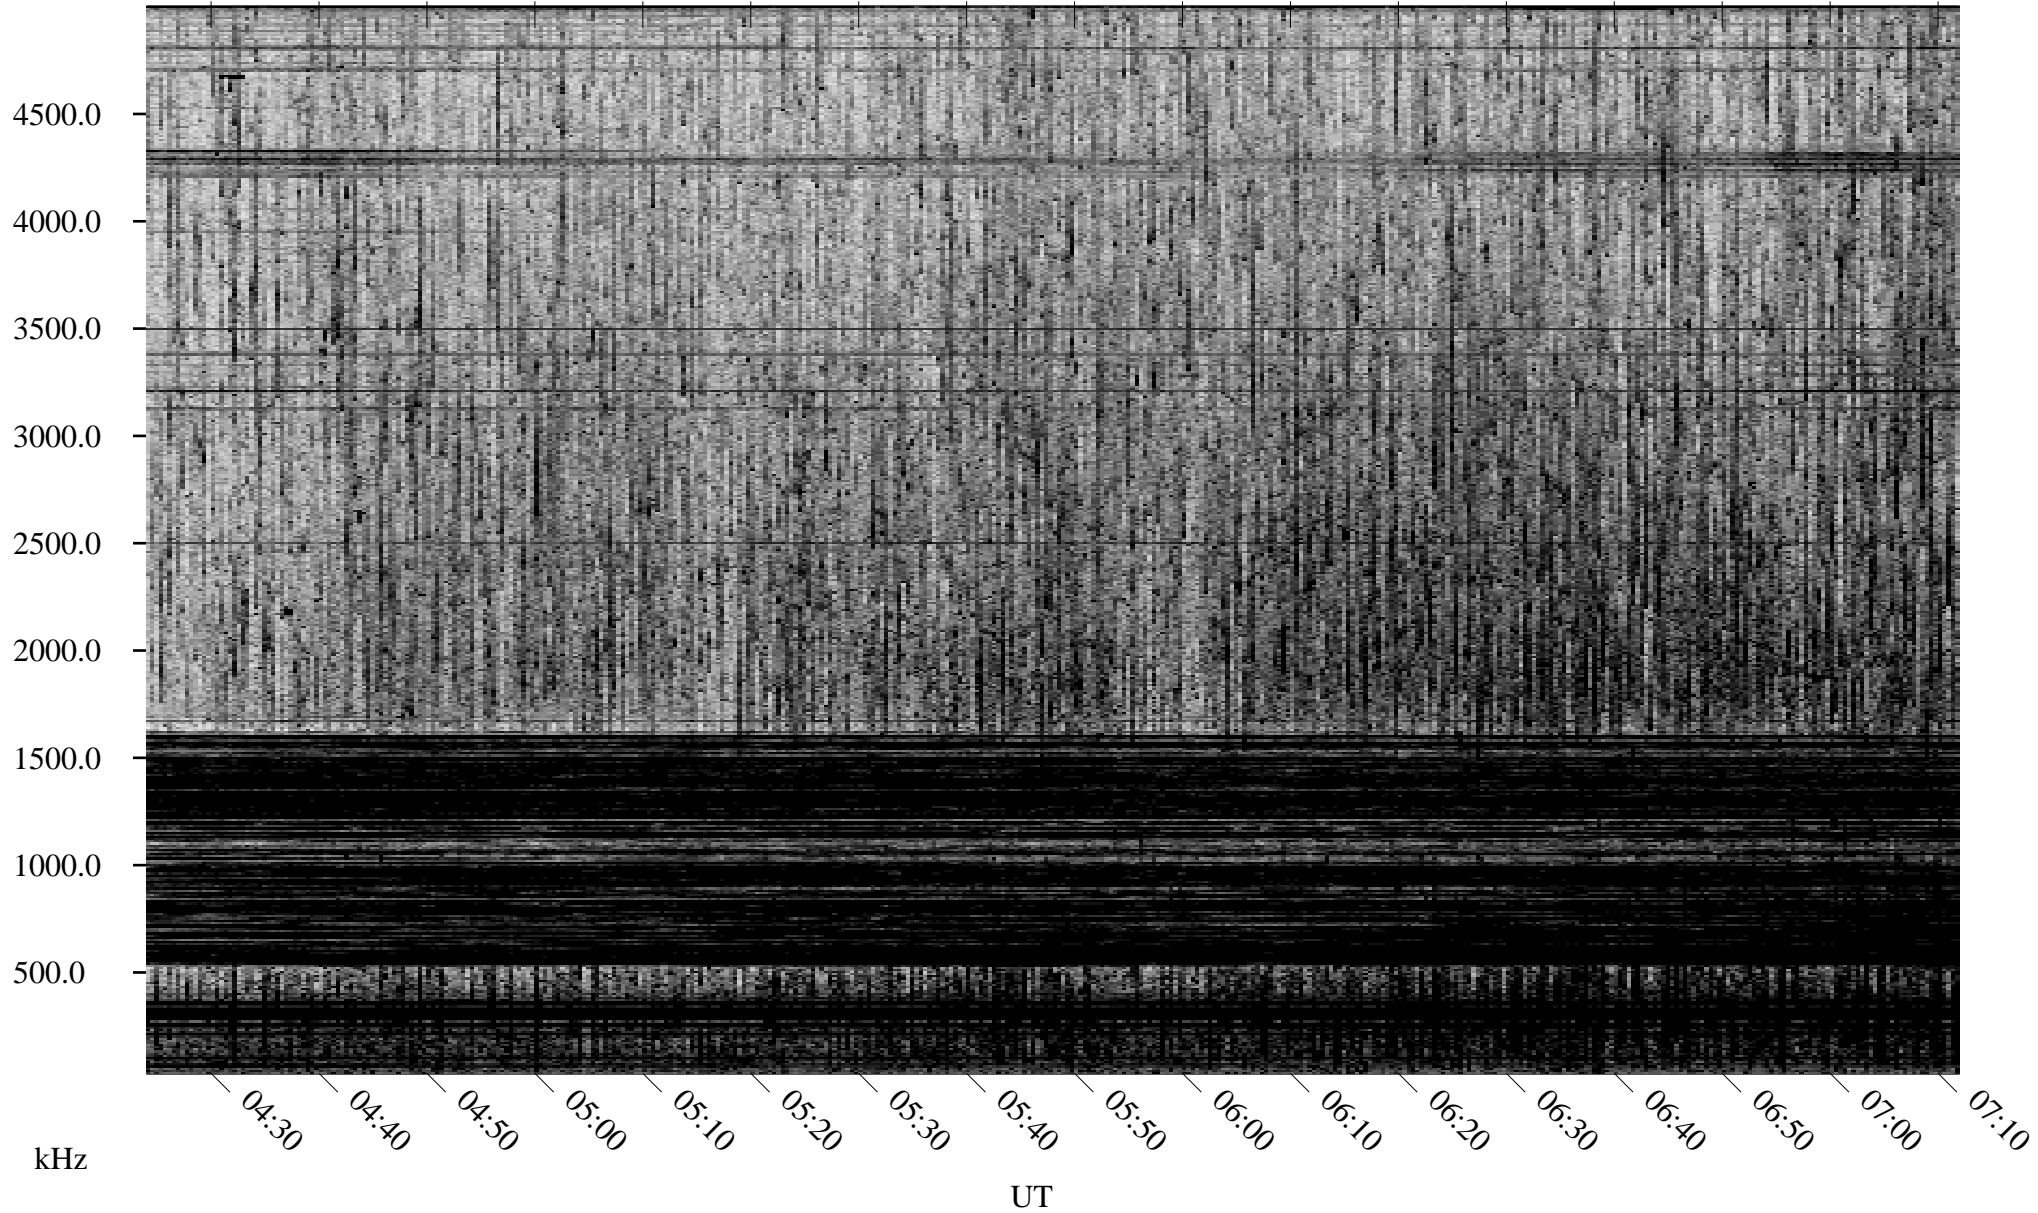

# 08/04/1998 Churchill, Manitoba

Linear Scale    Black = 161    White = 15

ch98216l.r00m max\_12

Page 1

# 08/04/1998 Churchill, Manitoba

Linear Scale    Black = 161    White = 15

ch98216l.r00m max\_12

Page 2

# 08/05/1998 Churchill, Manitoba

Linear Scale    Black = 161    White = 15

ch98216l.r00m max\_12

Page 3

# 08/05/1998 Churchill, Manitoba

Linear Scale    Black = 161    White = 15

ch98216l.r00m max\_12

Page 4