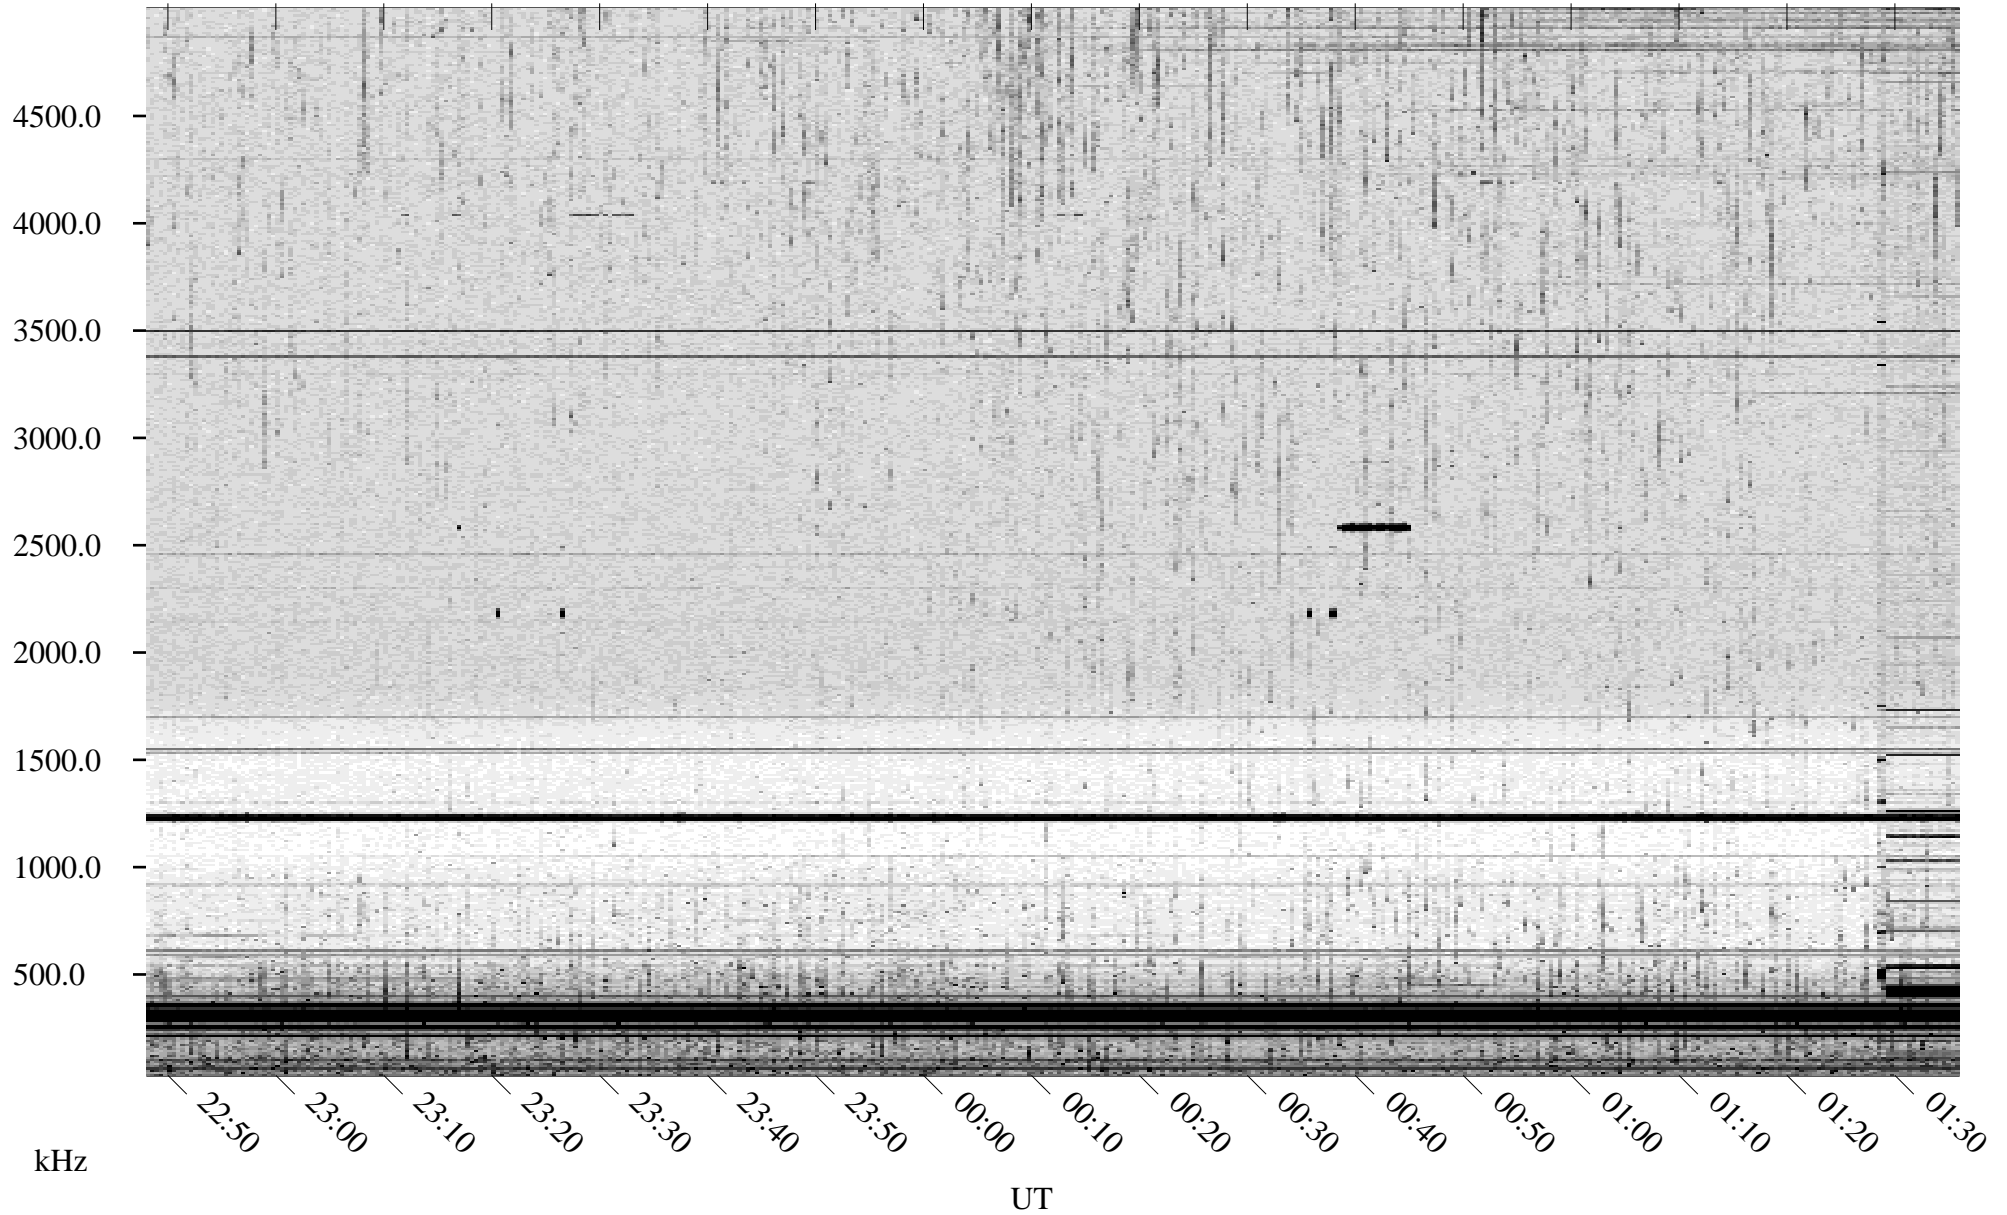

# 08/04/1998 Churchill, Manitoba

Linear Scale    Black = 161    White = 15

ch98216l.r00m max\_12

Page 1

# 08/04/1998 Churchill, Manitoba

Linear Scale    Black = 161    White = 15

ch98216l.r00m max\_12

Page 2

# 08/05/1998 Churchill, Manitoba

Linear Scale    Black = 161    White = 15

ch98216l.r00m max\_12

Page 3

# 08/05/1998 Churchill, Manitoba

Linear Scale    Black = 161    White = 15

ch98216l.r00m max\_12

Page 4