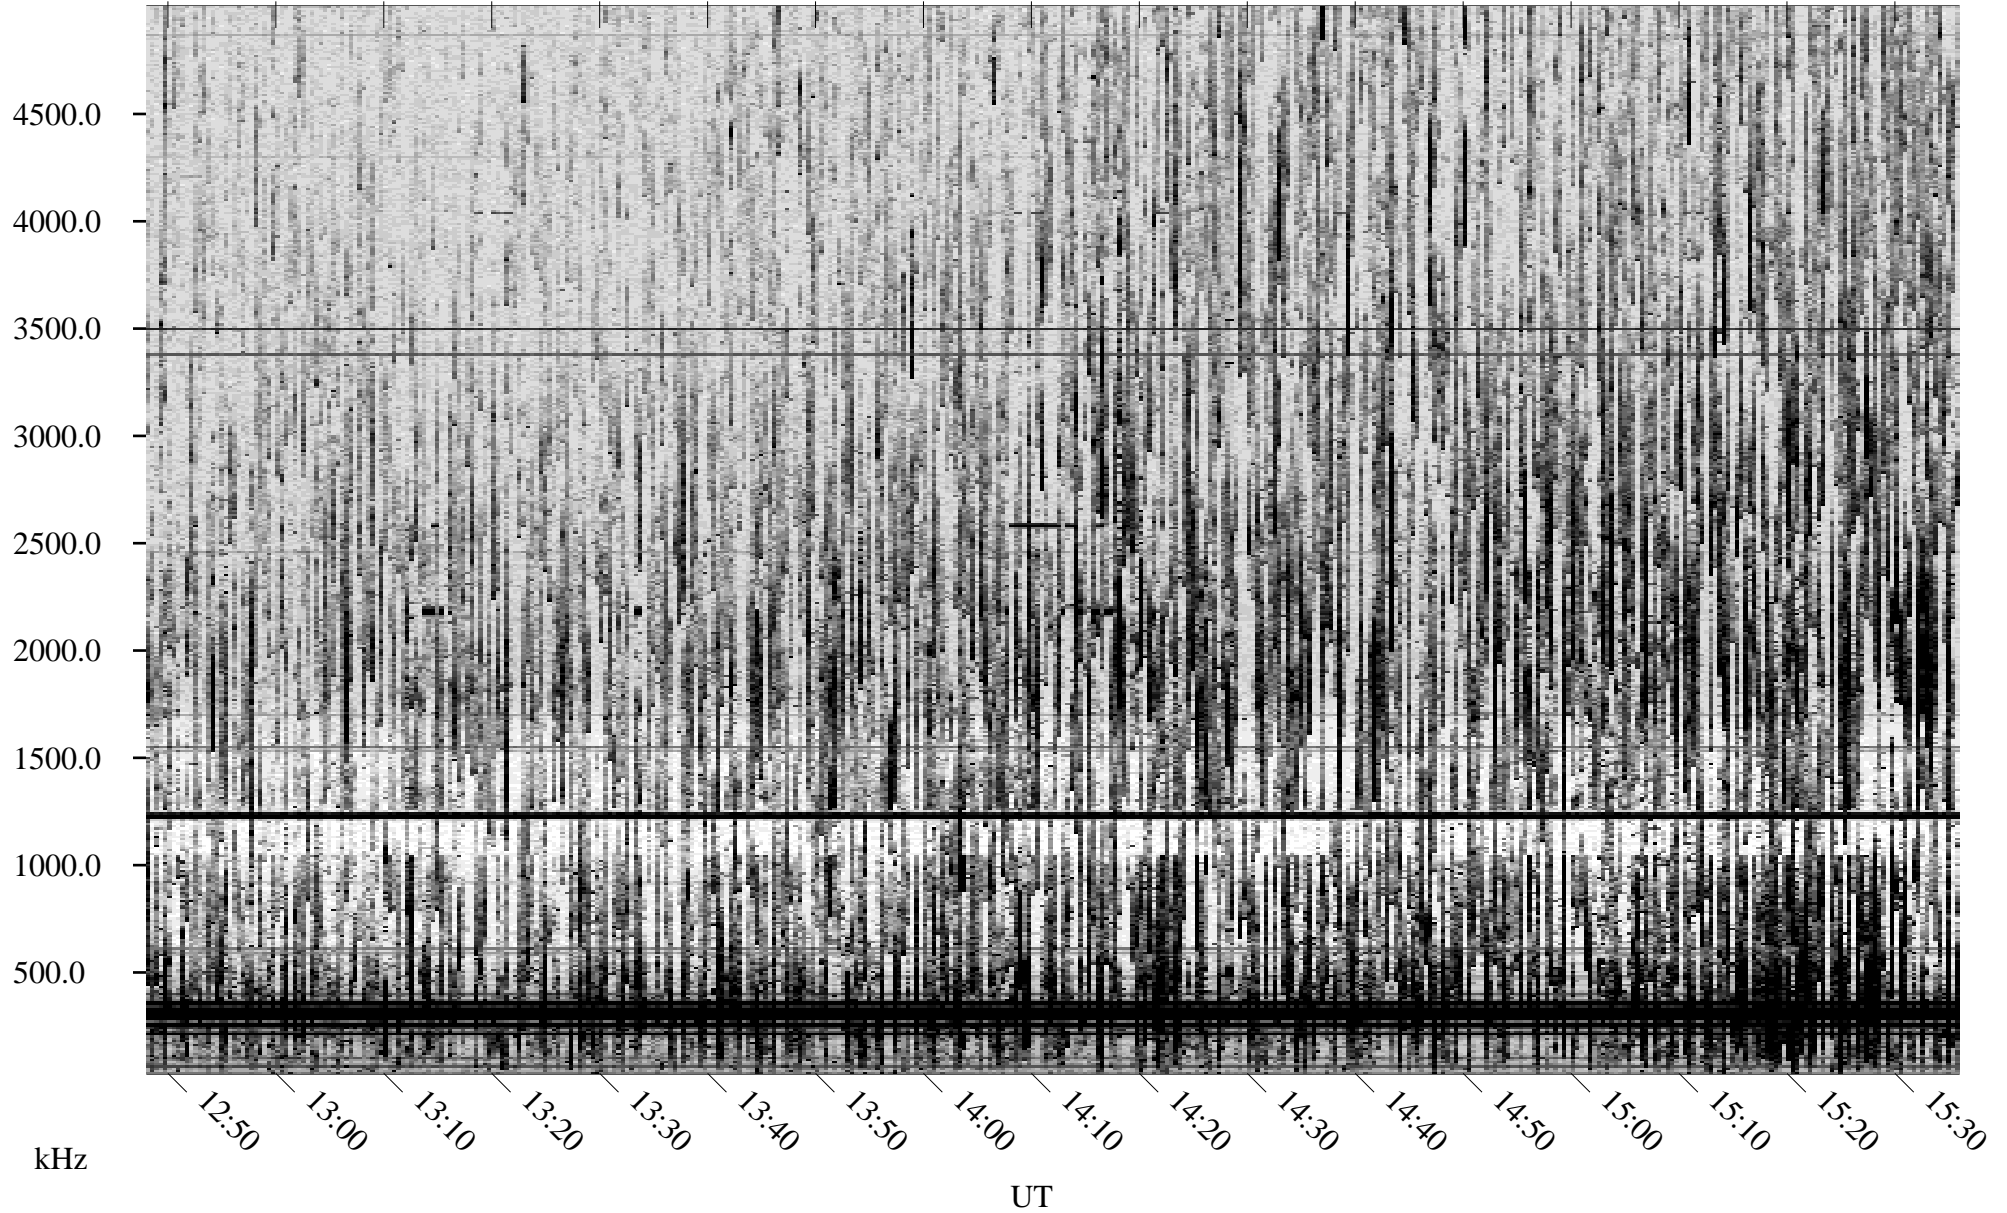

# 08/05/1998 Churchill, Manitoba

Linear Scale    Black = 161    White = 15

ch98216l.r00m max\_12

Page 5

# 08/05/1998 Churchill, Manitoba

Linear Scale    Black = 161    White = 15

ch98216l.r00m max\_12

Page 6

# 08/05/1998 Churchill, Manitoba

Linear Scale    Black = 161    White = 15

ch98216l.r00m max\_12

Page 7

# 08/05/1998 Churchill, Manitoba

Linear Scale Black = 161 White = 15

ch98216l.r00m max\_12

Page 8