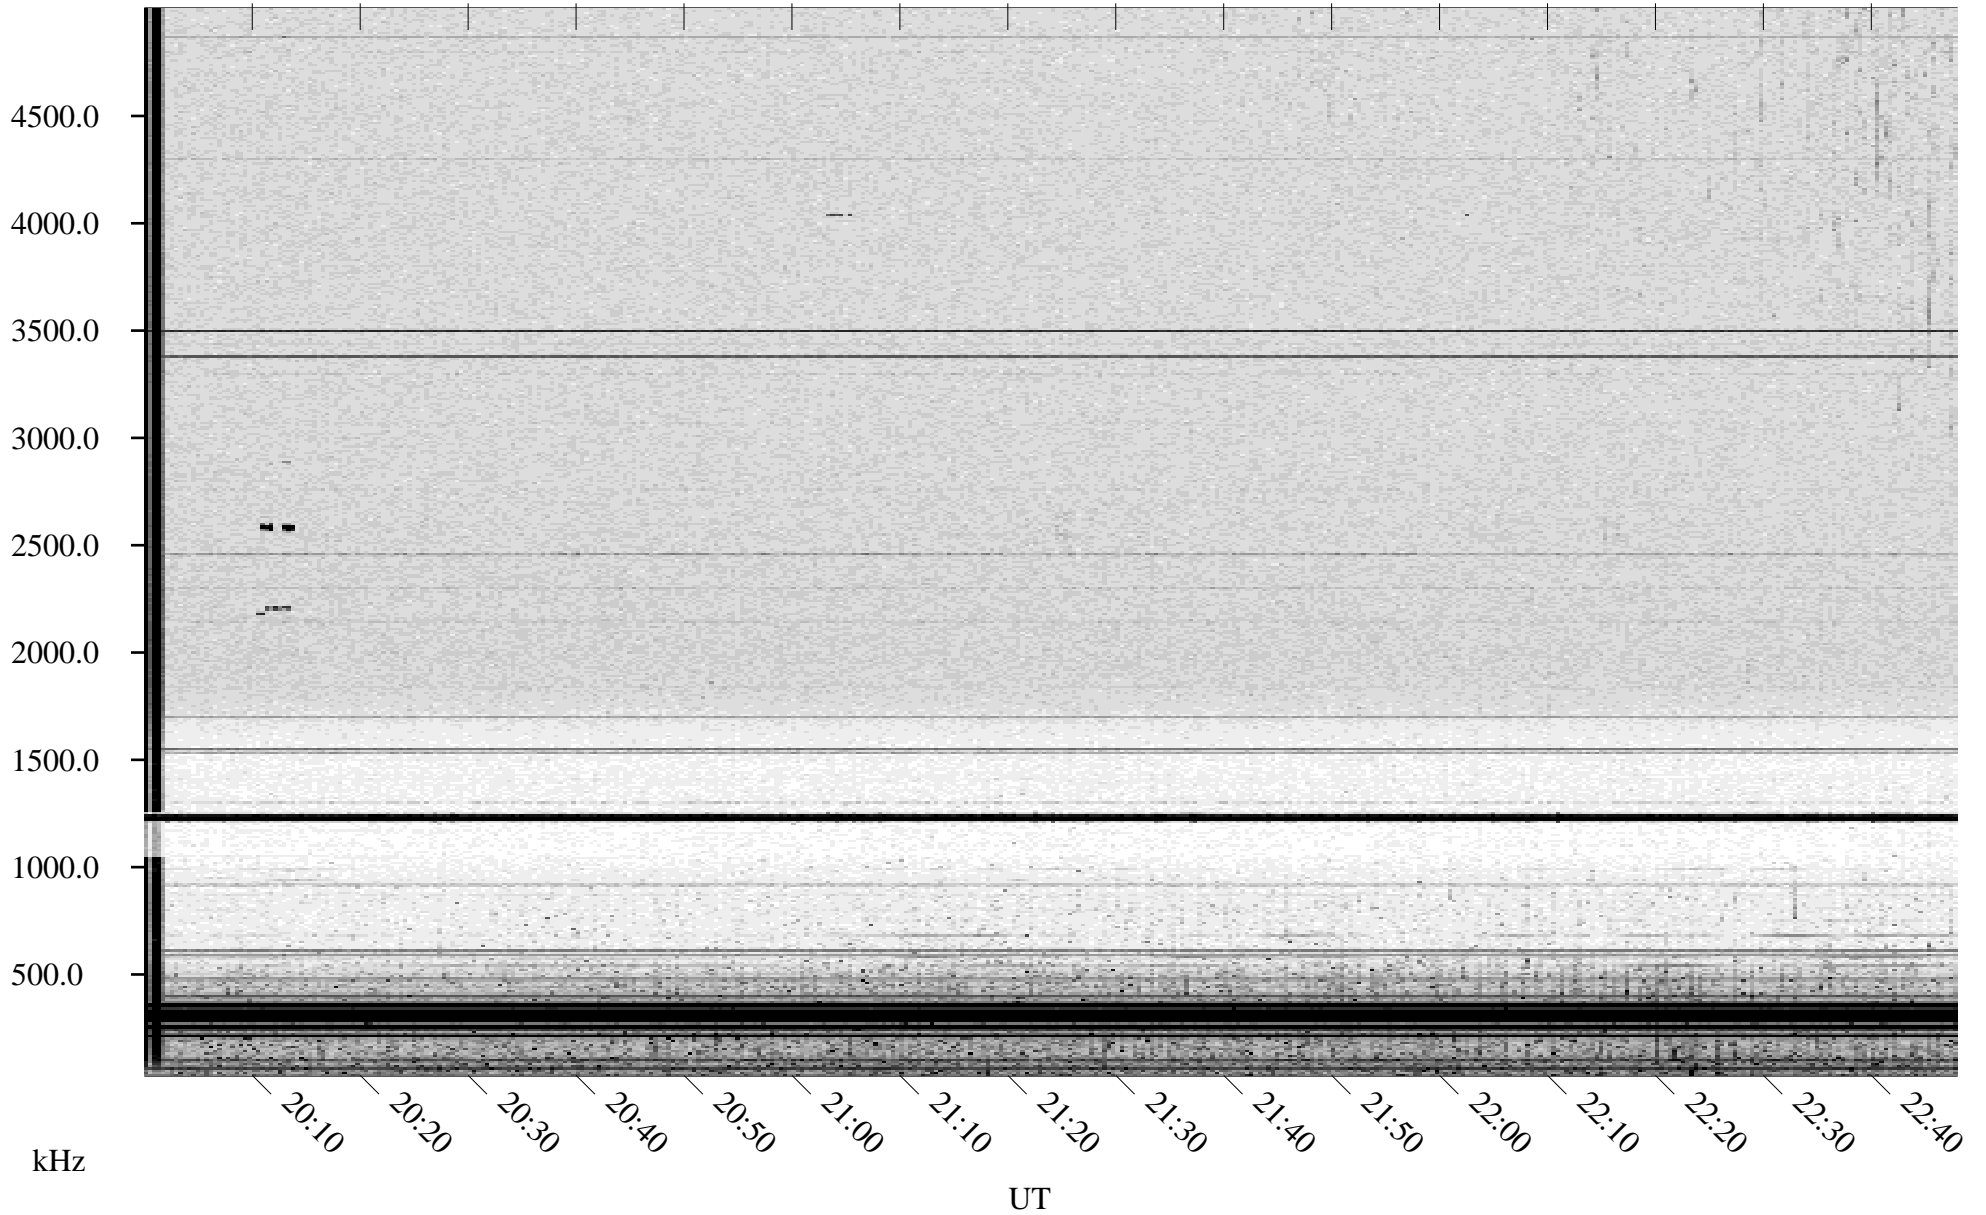

# 08/04/1998 Churchill, Manitoba

Linear Scale    Black = 161    White = 15

ch98216l.r00m max\_12

Page 1

# 08/04/1998 Churchill, Manitoba

Linear Scale    Black = 161    White = 15

ch98216l.r00m max\_12

Page 2

# 08/05/1998 Churchill, Manitoba

Linear Scale    Black = 161    White = 15

ch98216l.r00m max\_12

Page 3

# 08/05/1998 Churchill, Manitoba

Linear Scale    Black = 161    White = 15

ch98216l.r00m max\_12

Page 4