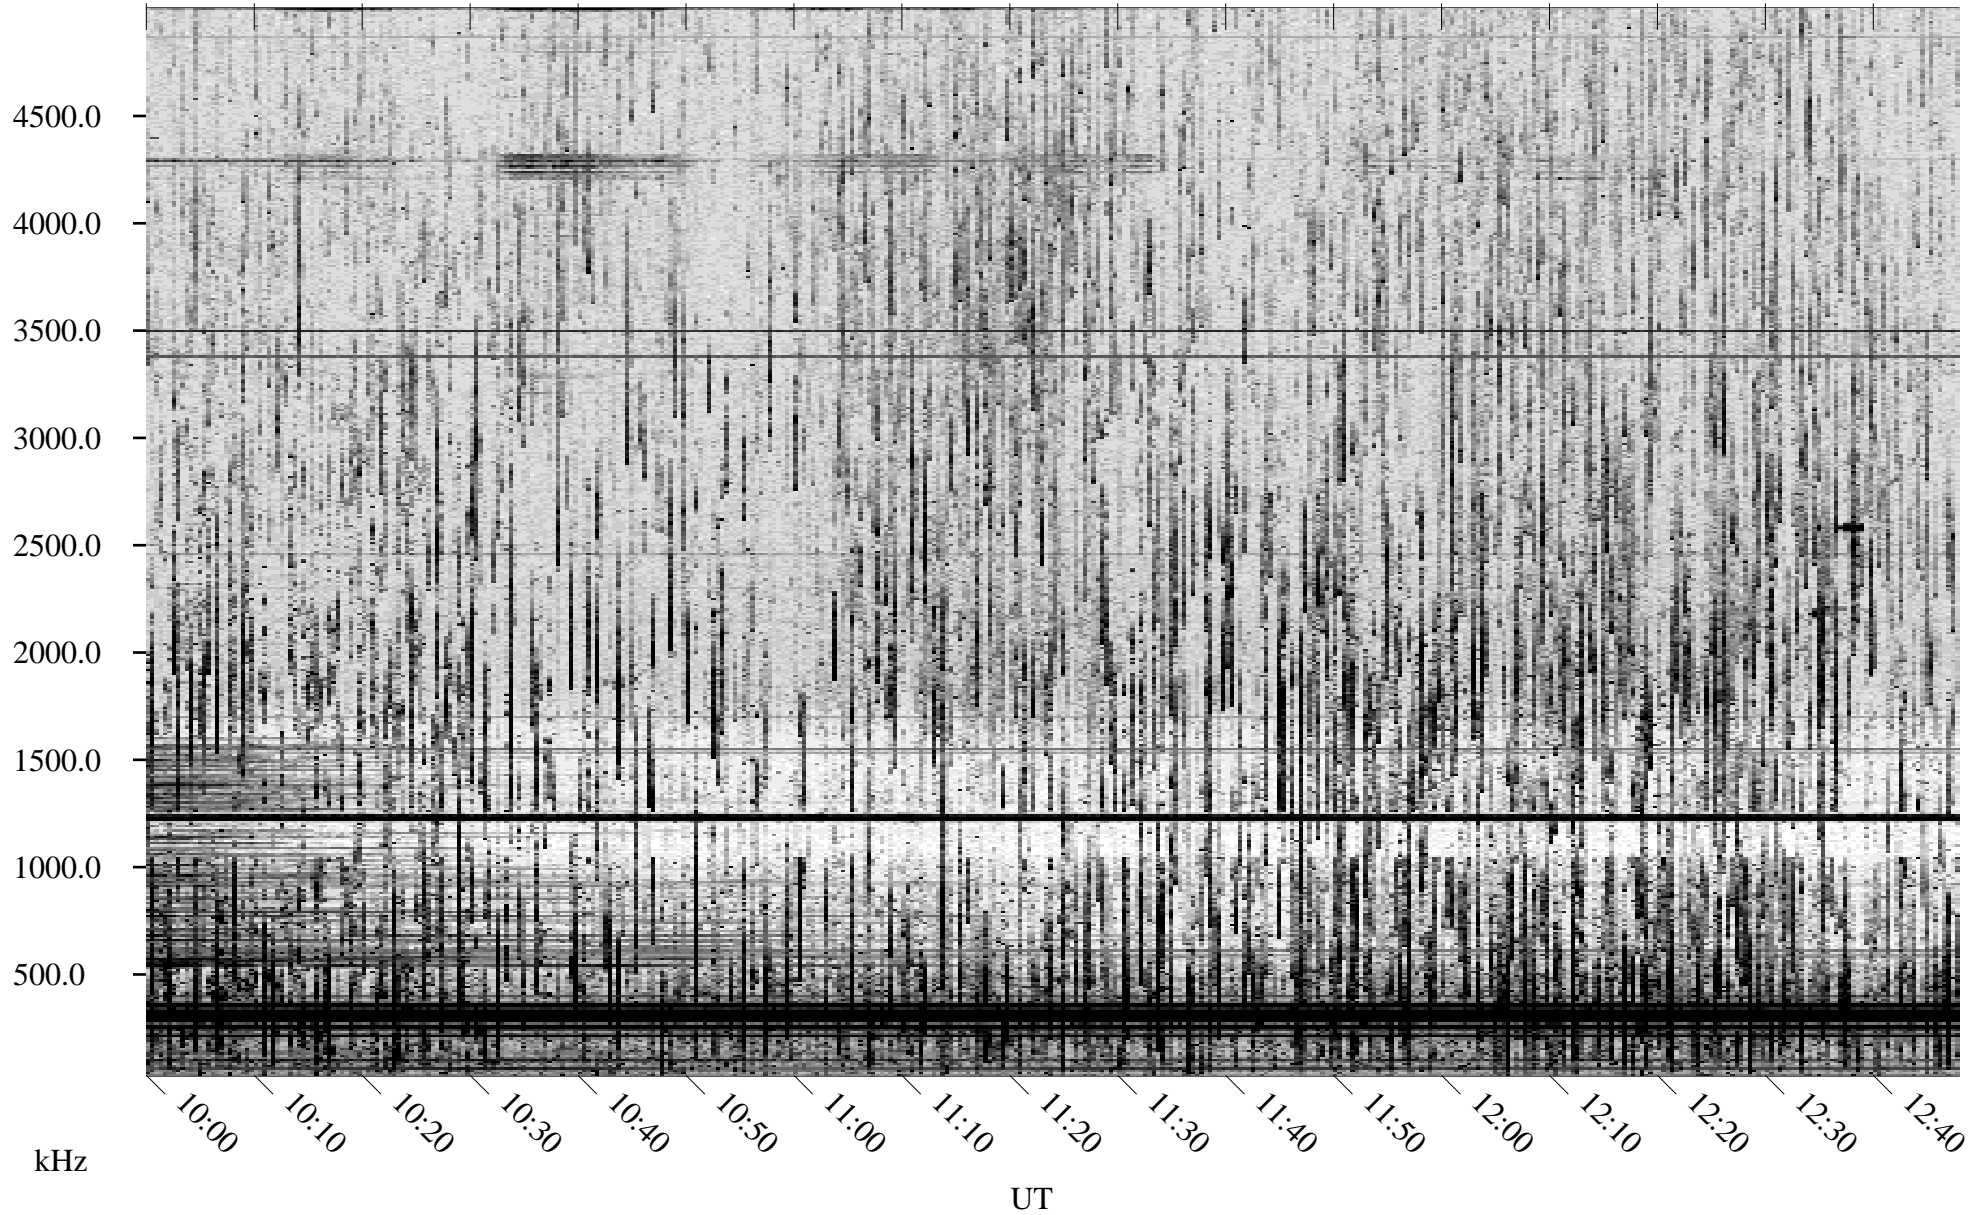

# 08/05/1998 Churchill, Manitoba

Linear Scale    Black = 161    White = 15

ch98216l.r00m max\_12

Page 5

# 08/05/1998 Churchill, Manitoba

Linear Scale    Black = 161    White = 15

ch98216l.r00m max\_12

Page 6

# 08/05/1998 Churchill, Manitoba

Linear Scale    Black = 161    White = 15

ch98216l.r00m max\_12

Page 7