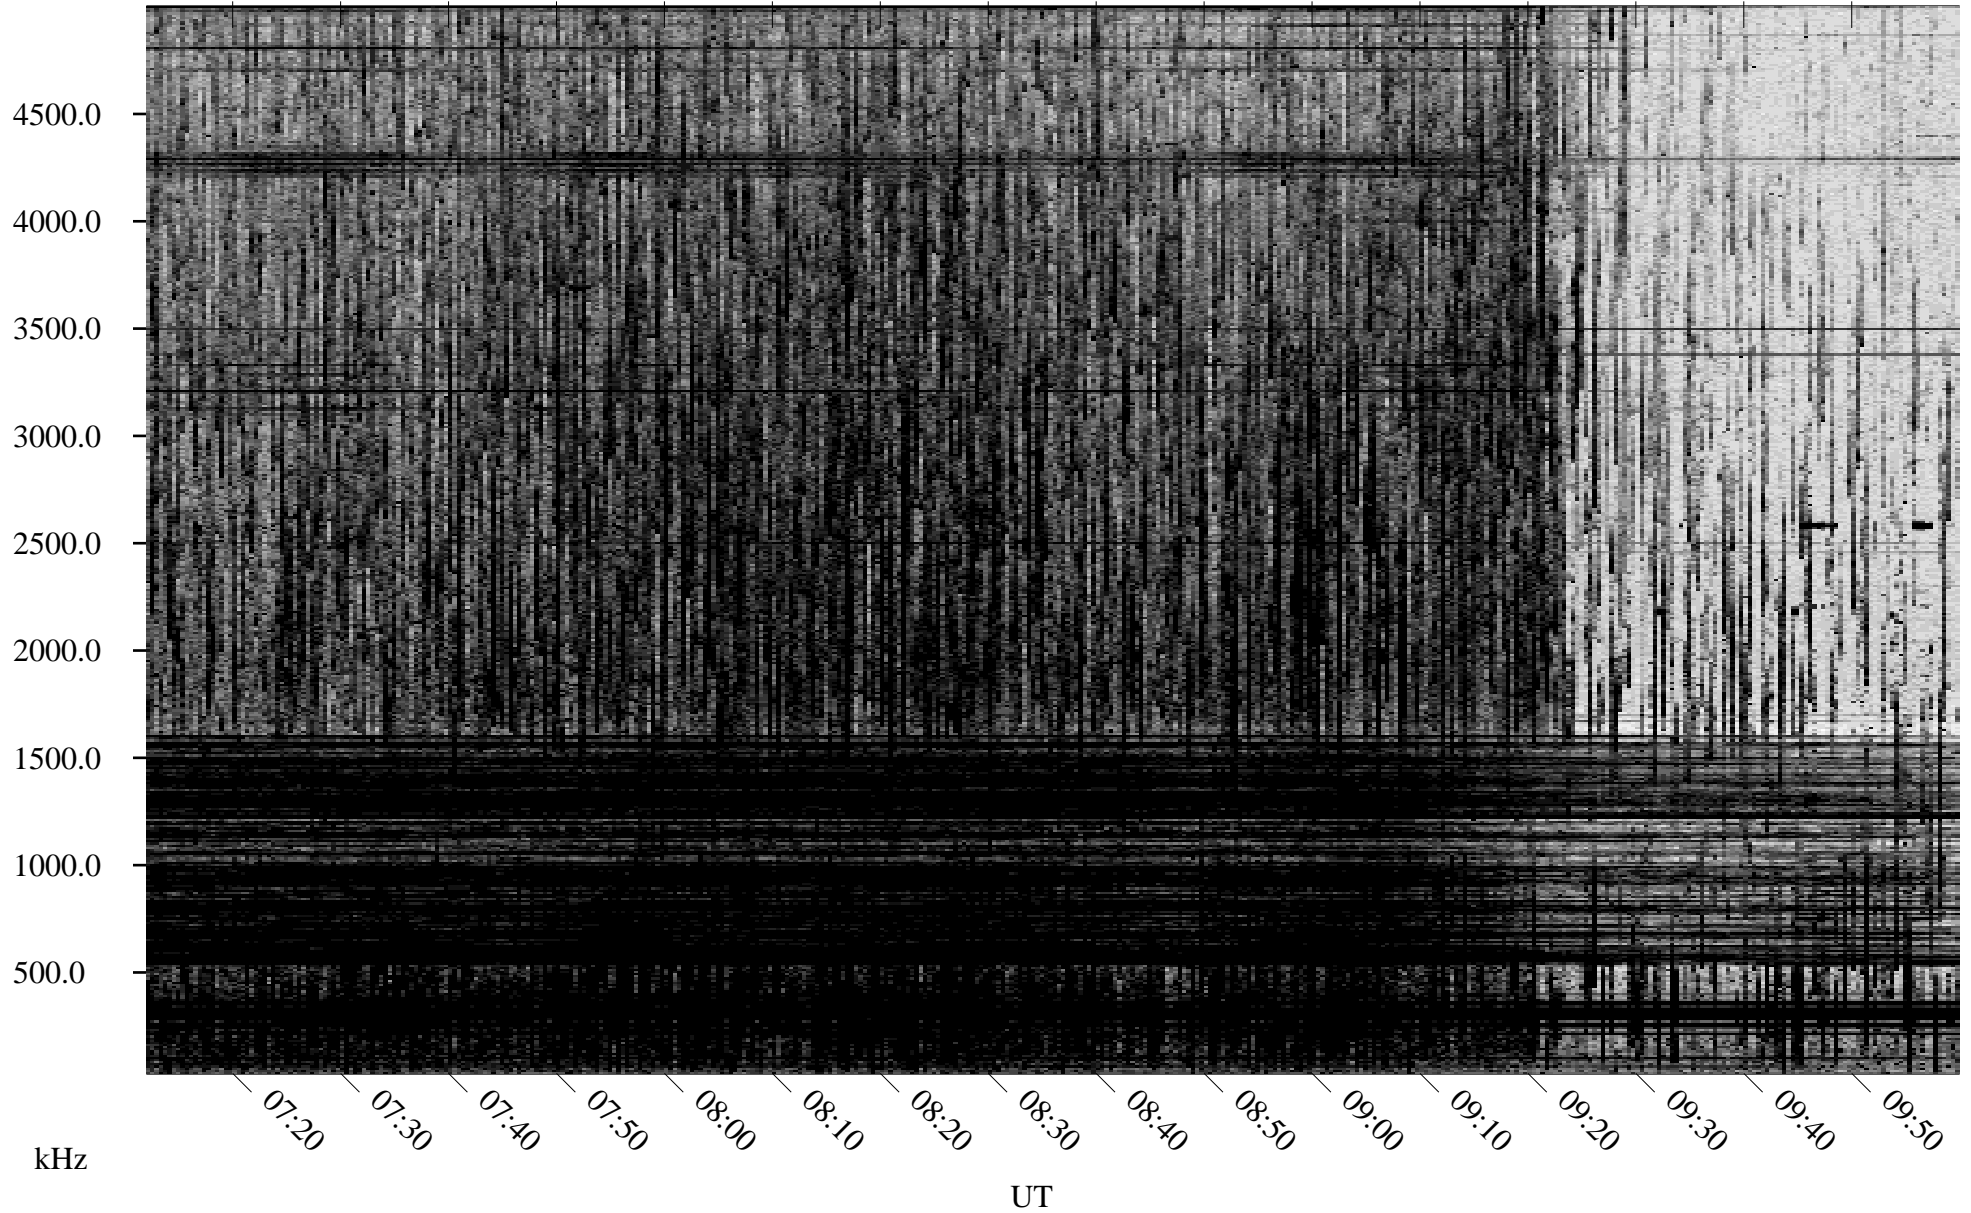

# 08/05/1998 Churchill, Manitoba

Linear Scale    Black = 161    White = 15

ch98216l.r00m max\_12

Page 3

# 08/05/1998 Churchill, Manitoba

Linear Scale    Black = 161    White = 15

ch98216l.r00m max\_12

Page 4

# 08/05/1998 Churchill, Manitoba

Linear Scale    Black = 161    White = 15

ch98216l.r00m max\_12

Page 5

# 08/05/1998 Churchill, Manitoba

Linear Scale    Black = 161    White = 15

ch98216l.r00m max\_12

Page 6