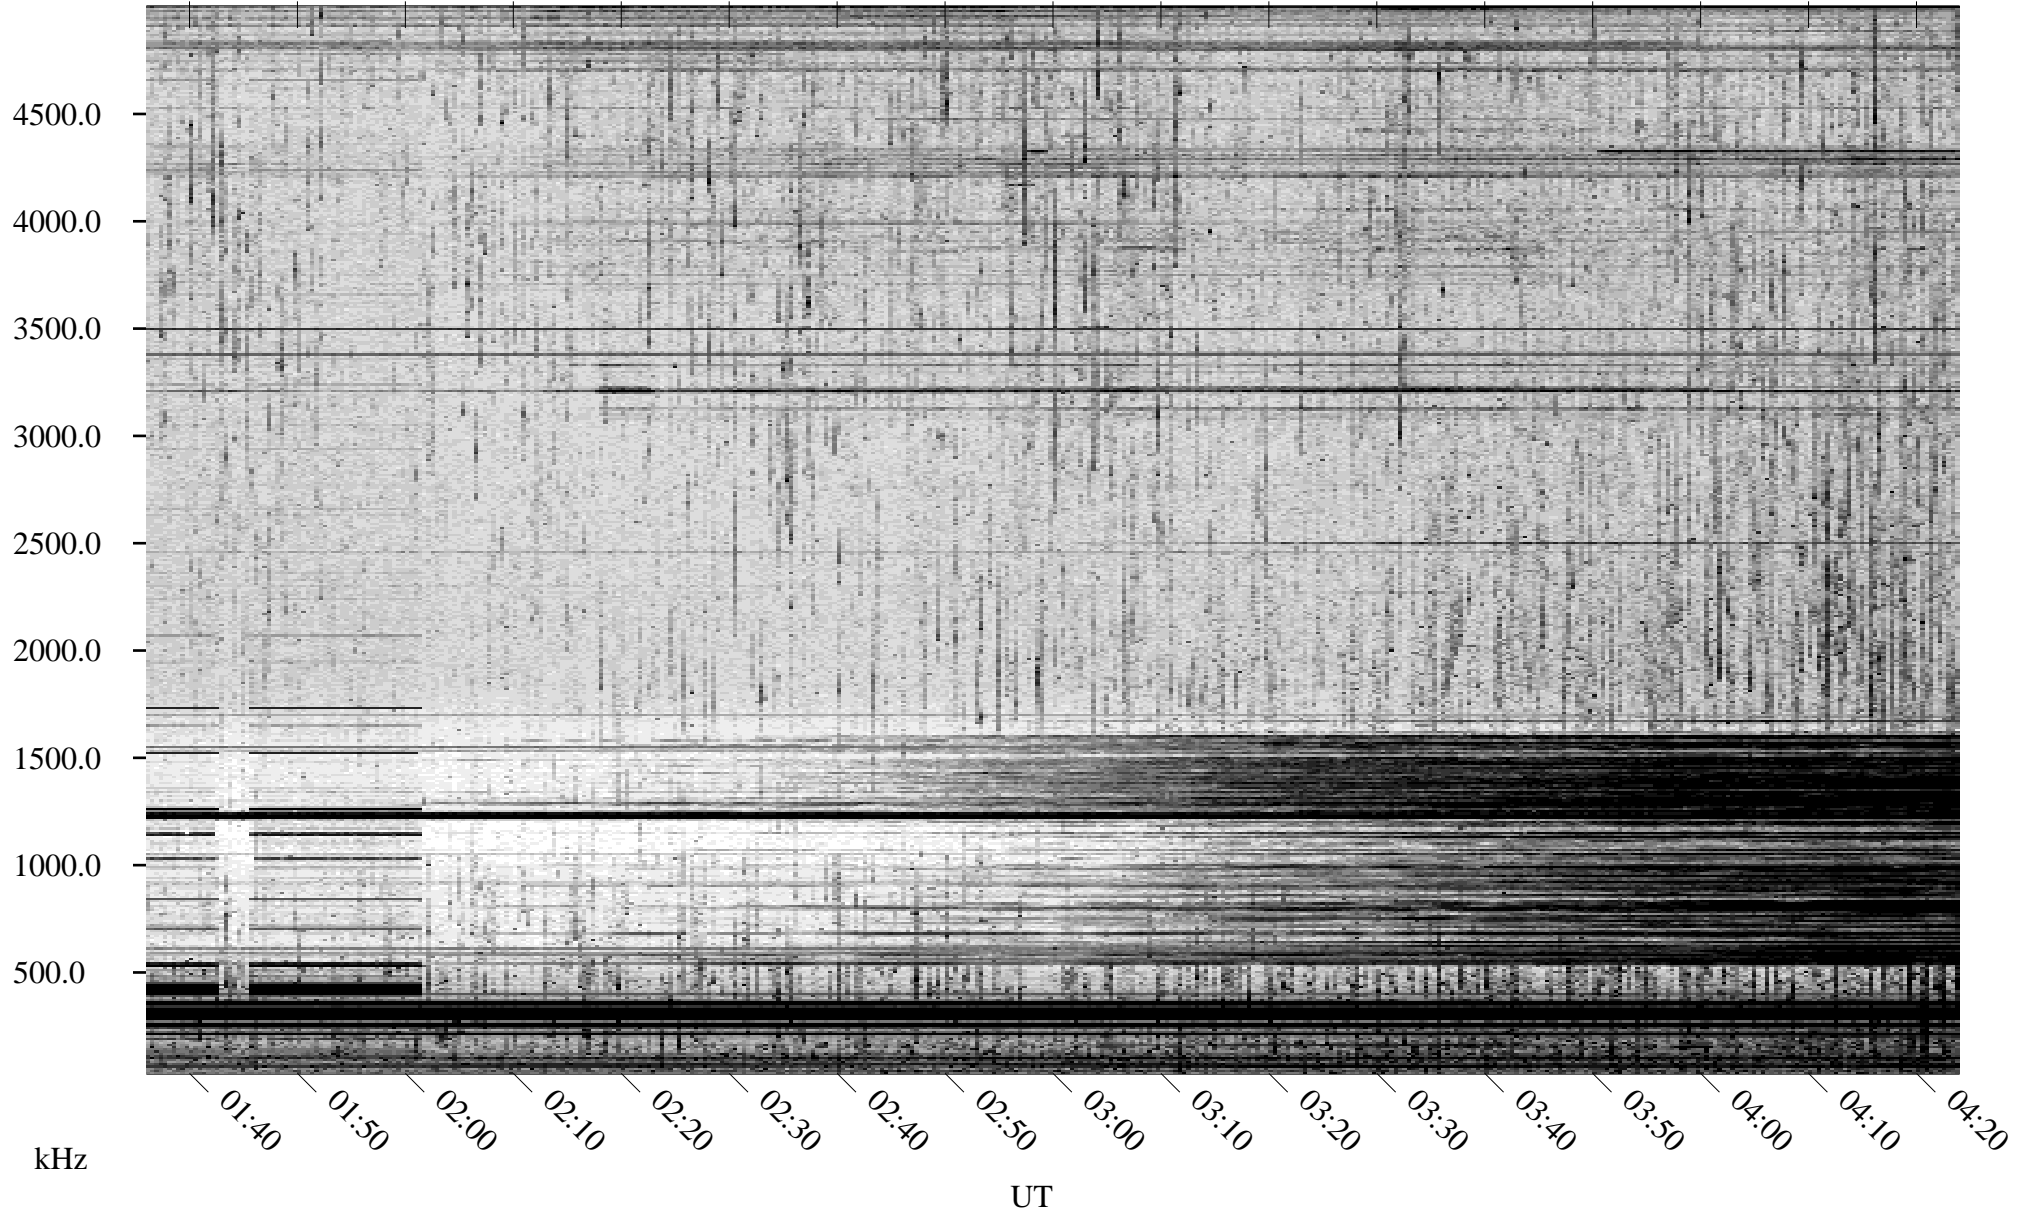

# 08/04/1998 Churchill, Manitoba

Linear Scale    Black = 161    White = 15

ch98216l.r00m max\_12

Page 1

# 08/04/1998 Churchill, Manitoba

Linear Scale    Black = 161    White = 15

ch98216l.r00m max\_12

Page 2

# 08/05/1998 Churchill, Manitoba

Linear Scale    Black = 161    White = 15

ch98216l.r00m max\_12

Page 3

# 08/05/1998 Churchill, Manitoba

Linear Scale    Black = 161    White = 15

ch98216l.r00m max\_12

Page 4