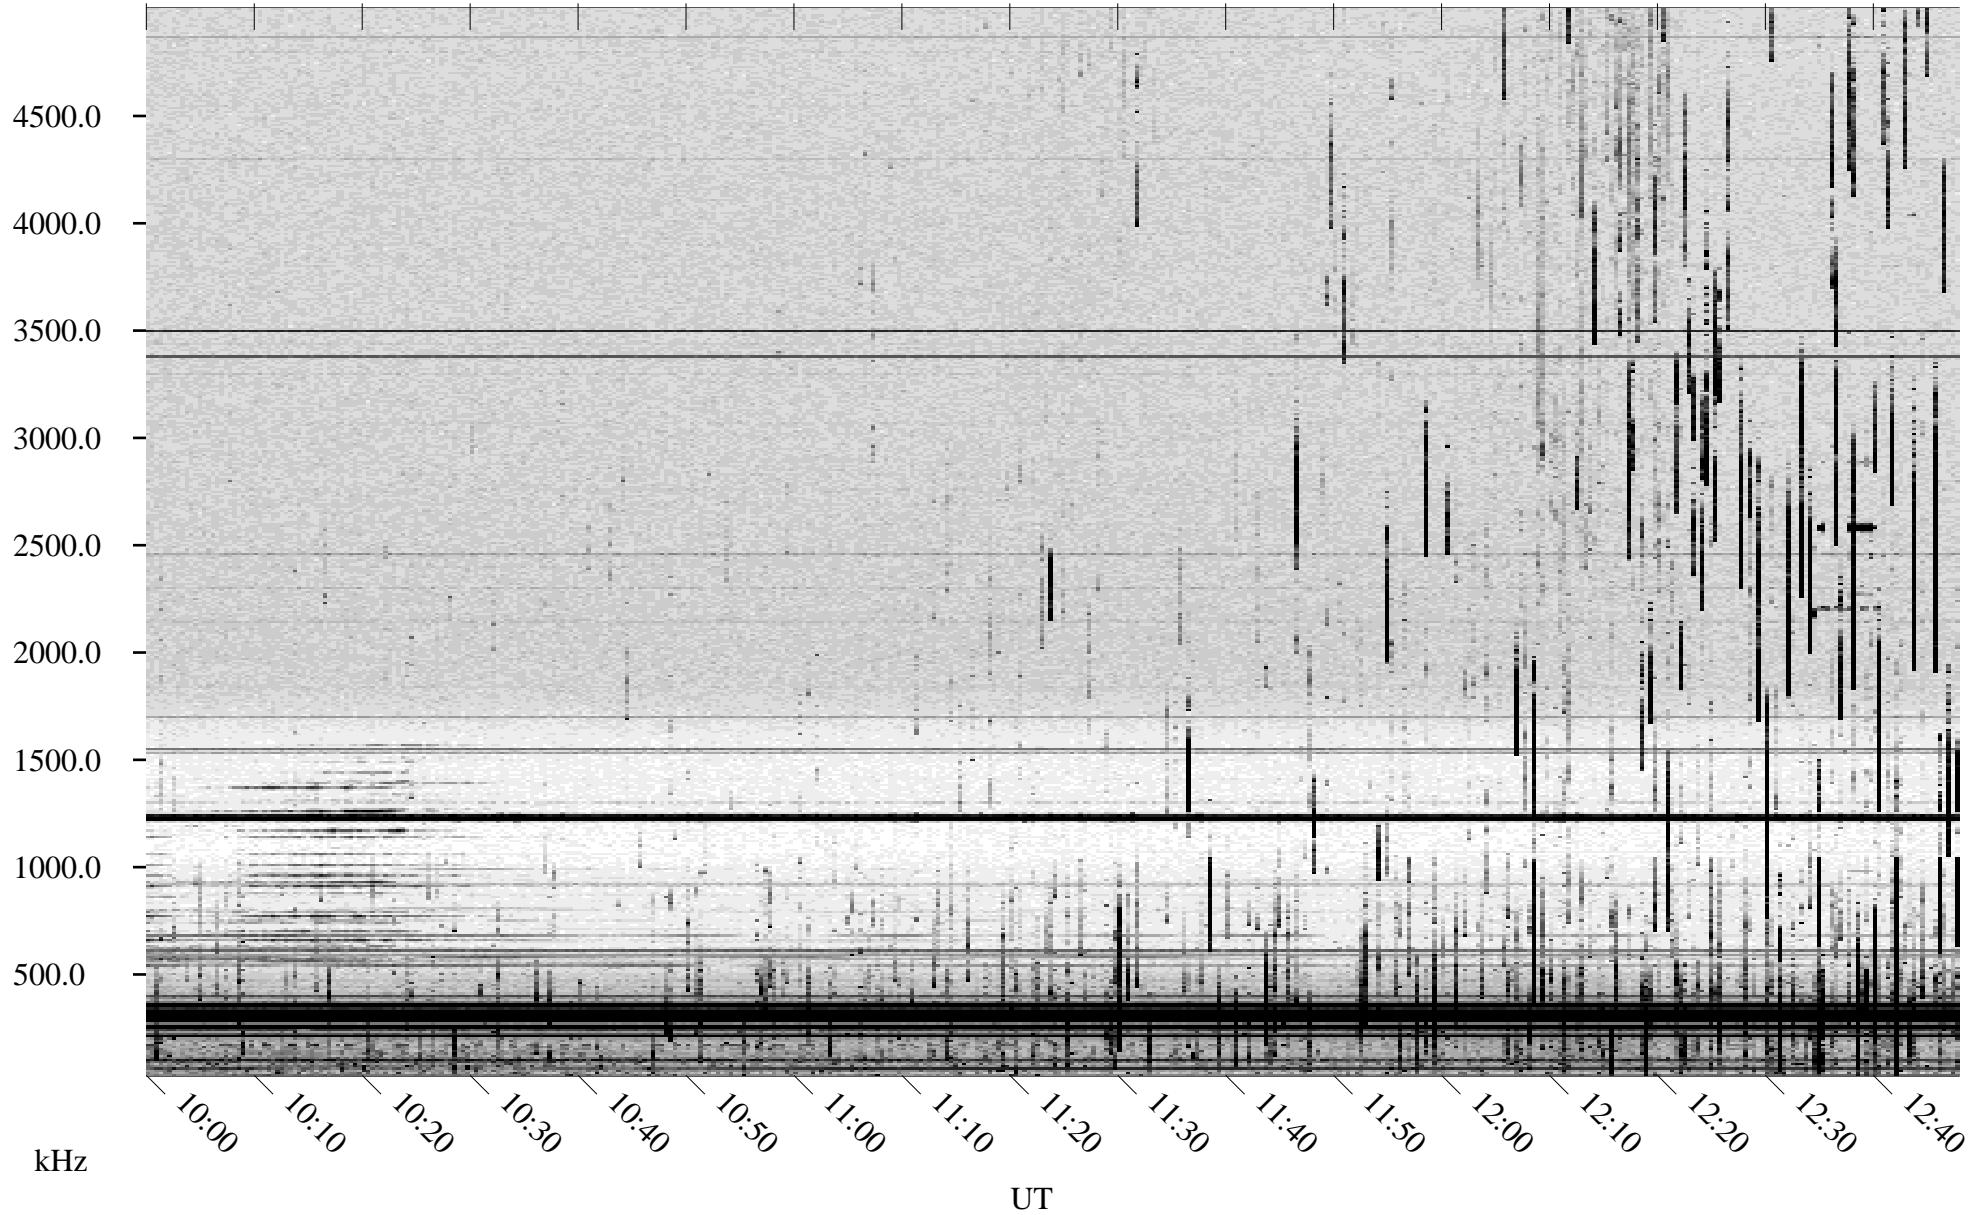

08/05/1998 Churchill, Manitoba

Linear Scale Black = 161 White = 15

ch98217l.r00m max_12

Page 1

08/05/1998 Churchill, Manitoba

Linear Scale Black = 161 White = 15

ch98217l.r00m max_12

Page 2

08/06/1998 Churchill, Manitoba

Linear Scale Black = 161 White = 15

ch98217l.r00m max_12

Page 3

08/06/1998 Churchill, Manitoba

Linear Scale Black = 161 White = 15

ch98217l.r00m max_12

Page 4

08/06/1998 Churchill, Manitoba

Linear Scale Black = 161 White = 15

ch98217l.r00m max_12

Page 5

08/06/1998 Churchill, Manitoba

Linear Scale Black = 161 White = 15

ch98217l.r00m max_12

Page 6

08/06/1998 Churchill, Manitoba

Linear Scale Black = 161 White = 15

ch98217l.r00m max_12

Page 7

08/06/1998 Churchill, Manitoba

Linear Scale Black = 161 White = 15

ch98217l.r00m max_12

Page 8