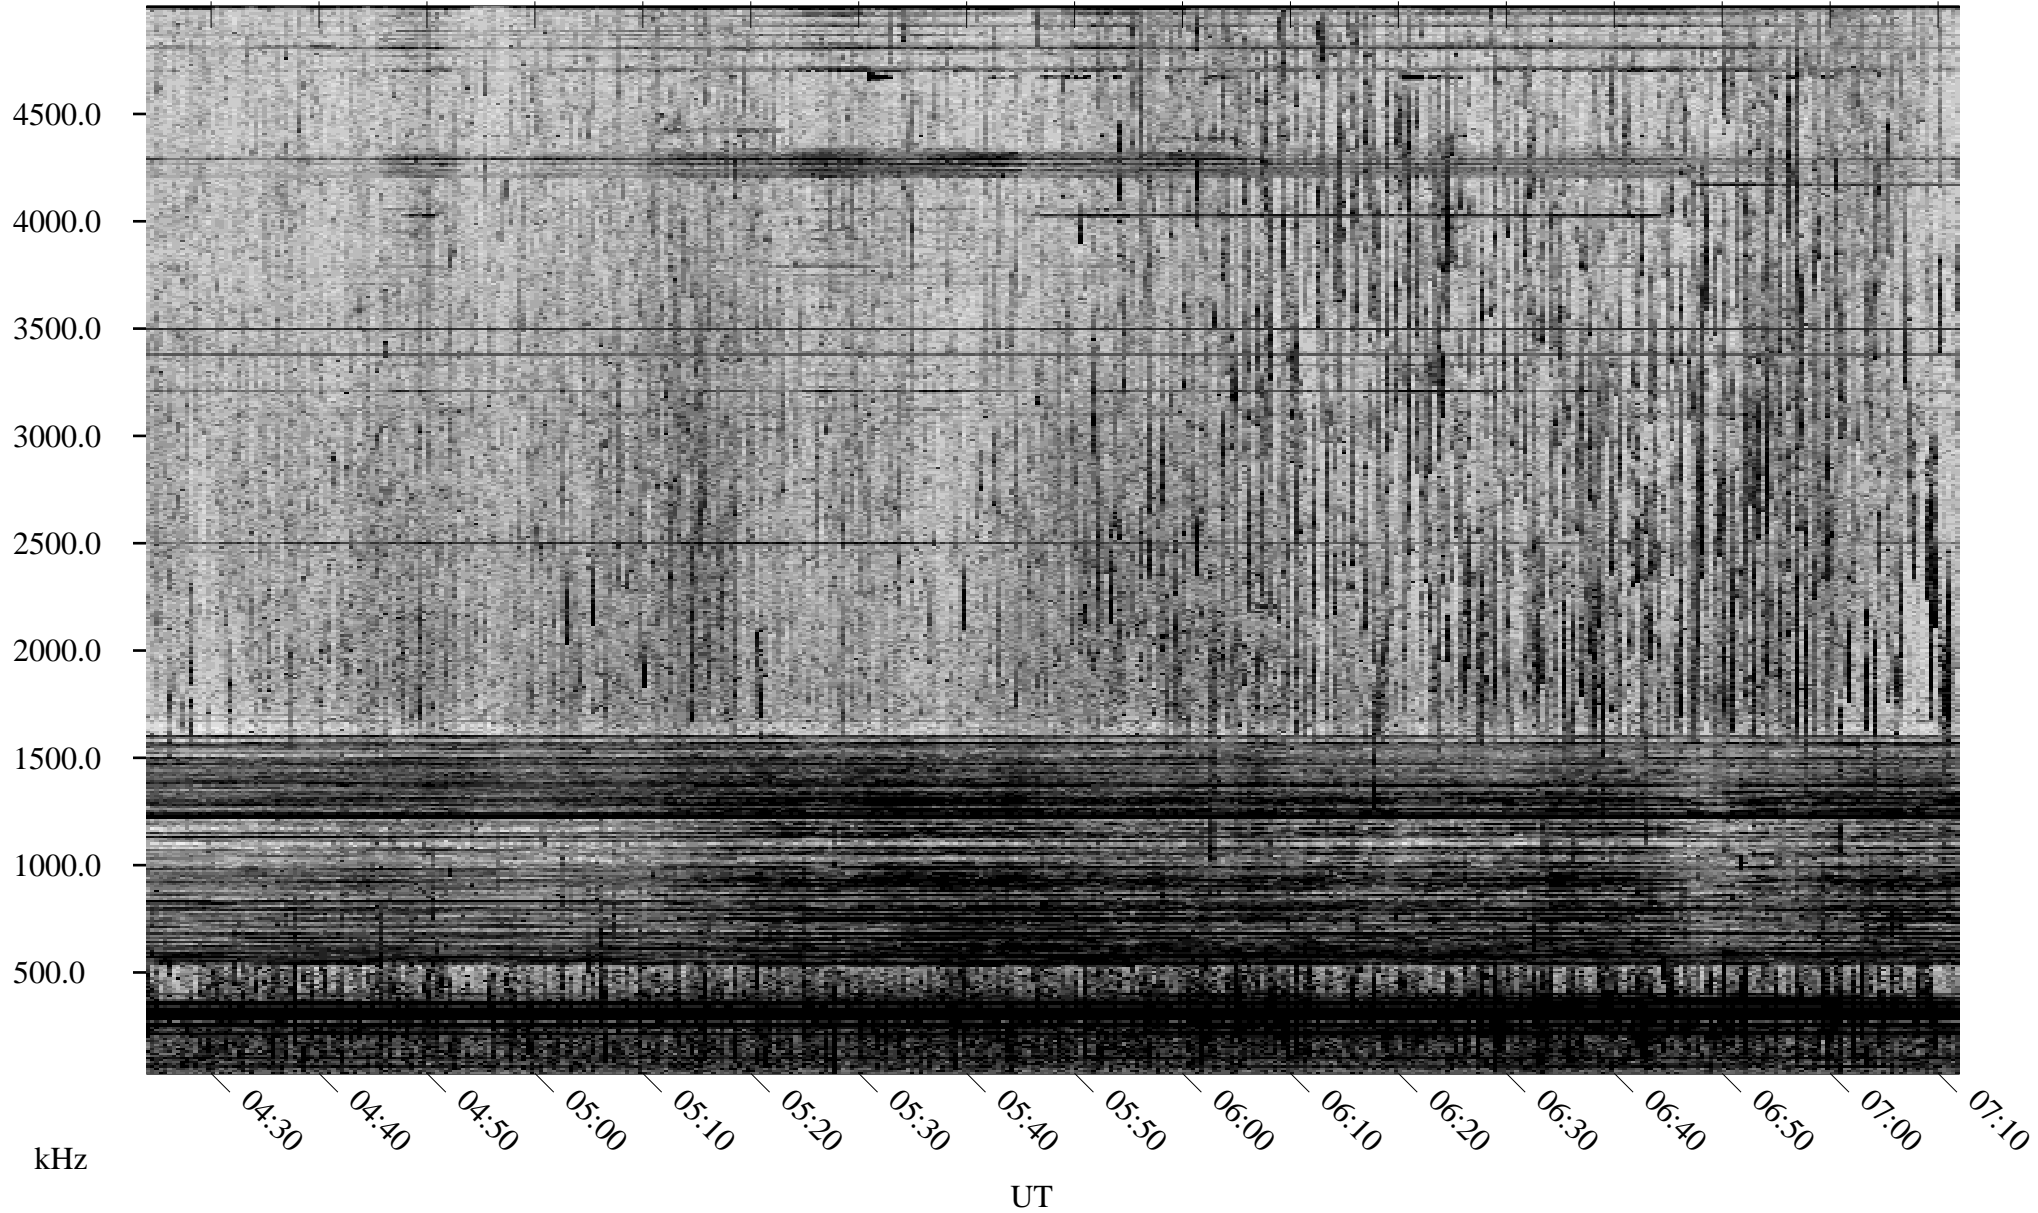

08/05/1998 Churchill, Manitoba

Linear Scale Black = 161 White = 15

ch98217l.r00m max_12

Page 1

08/05/1998 Churchill, Manitoba

Linear Scale Black = 161 White = 15

ch98217l.r00m max_12

Page 2

08/06/1998 Churchill, Manitoba

Linear Scale Black = 161 White = 15

ch98217l.r00m max_12

Page 3

08/06/1998 Churchill, Manitoba

Linear Scale Black = 161 White = 15

ch98217l.r00m max_12

Page 4

08/06/1998 Churchill, Manitoba

Linear Scale Black = 161 White = 15

ch98217l.r00m max_12

Page 5

08/06/1998 Churchill, Manitoba

Linear Scale Black = 161 White = 15

ch98217l.r00m max_12

Page 6

08/06/1998 Churchill, Manitoba

Linear Scale Black = 161 White = 15

ch98217l.r00m max_12

Page 7

08/06/1998 Churchill, Manitoba

Linear Scale Black = 161 White = 15

ch98217l.r00m max_12

Page 8