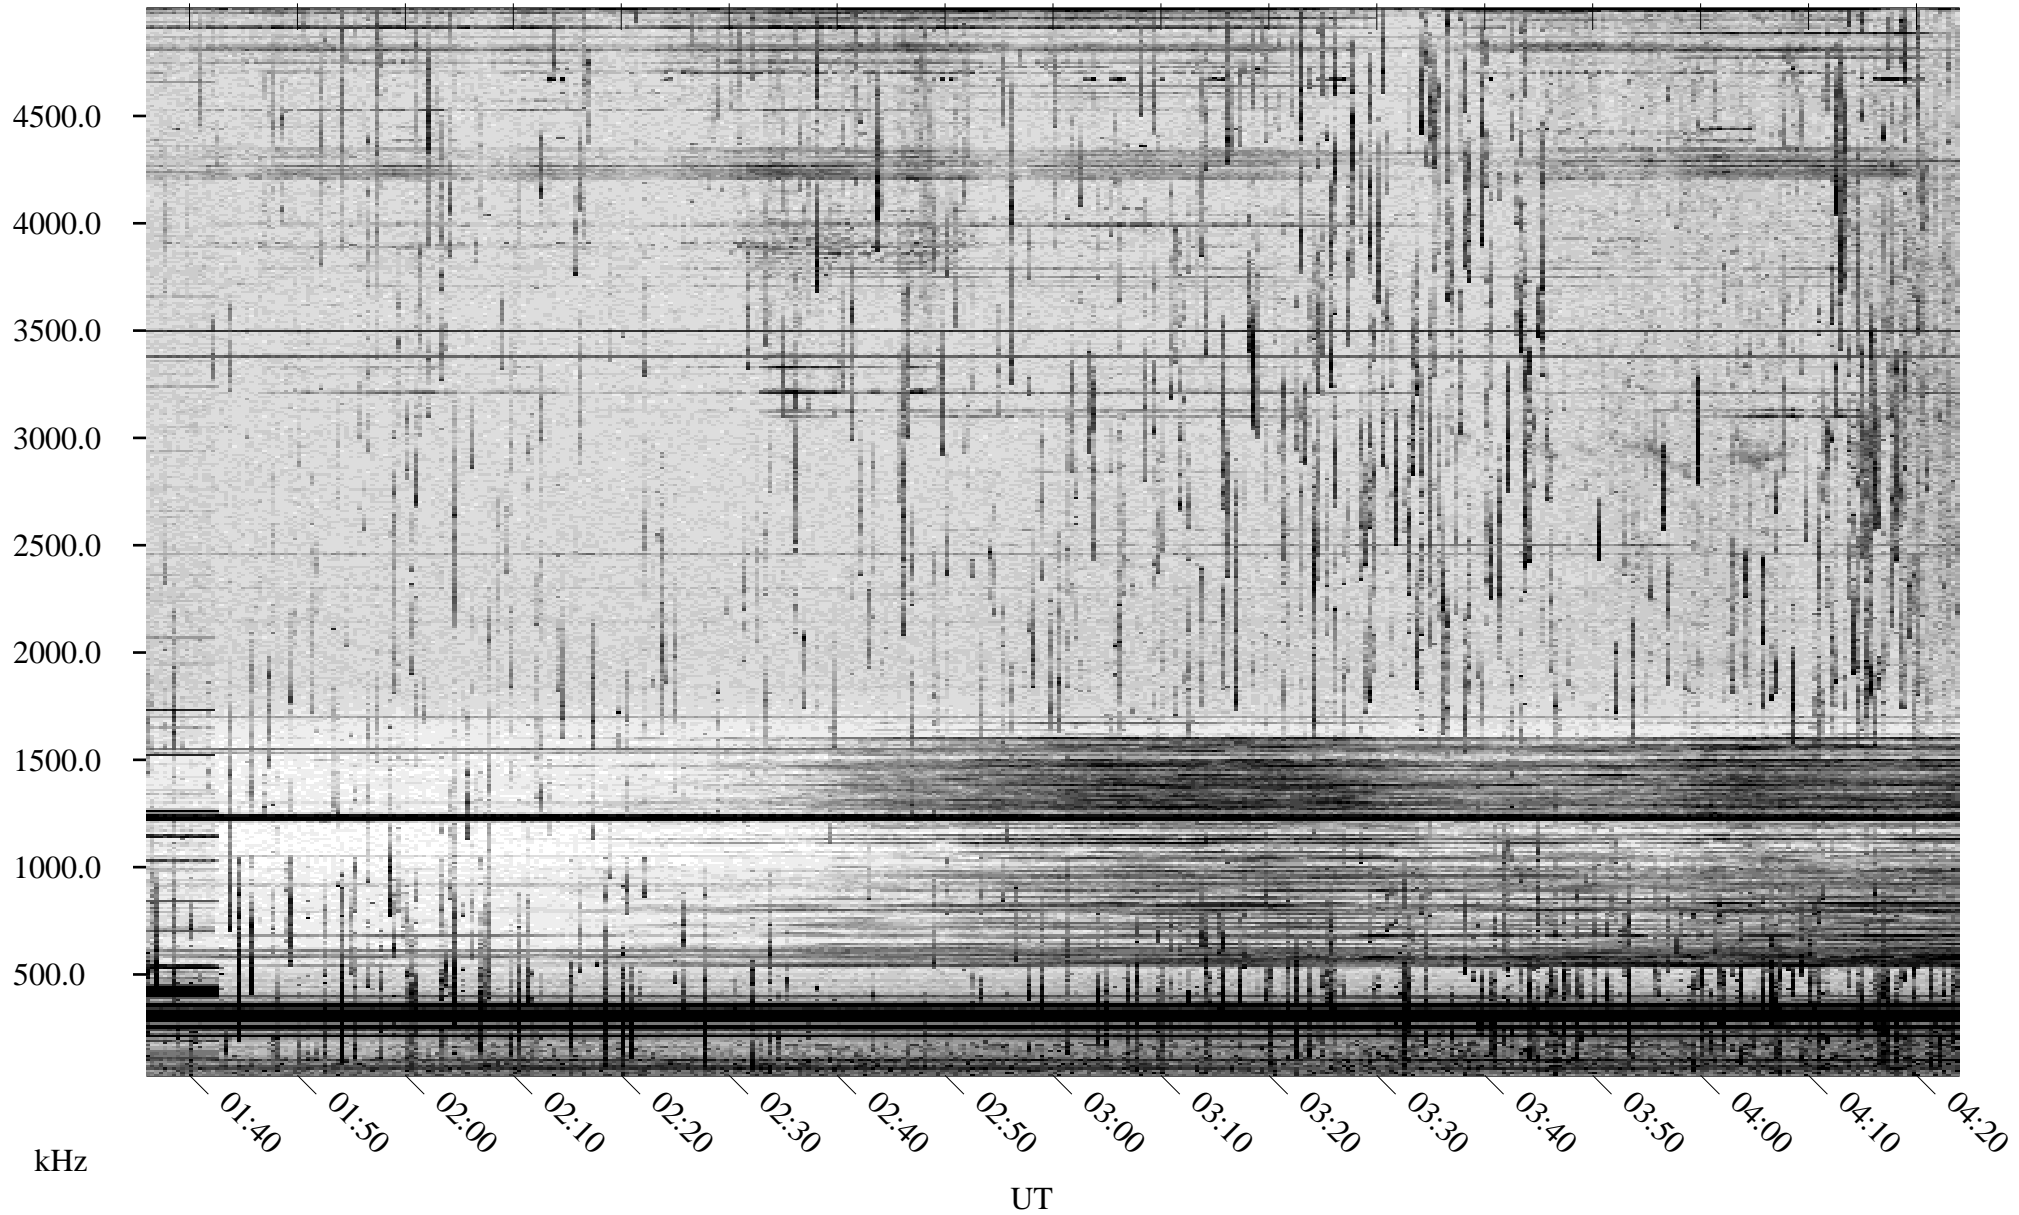

08/05/1998 Churchill, Manitoba

Linear Scale Black = 161 White = 15

ch98217l.r00m max_12

Page 1

08/05/1998 Churchill, Manitoba

Linear Scale Black = 161 White = 15

ch98217l.r00m max_12

Page 2

08/06/1998 Churchill, Manitoba

Linear Scale Black = 161 White = 15

ch98217l.r00m max_12

Page 3

08/06/1998 Churchill, Manitoba

Linear Scale Black = 161 White = 15

ch98217l.r00m max_12

Page 4

08/06/1998 Churchill, Manitoba

Linear Scale Black = 161 White = 15

ch98217l.r00m max_12

Page 5

08/06/1998 Churchill, Manitoba

Linear Scale Black = 161 White = 15

ch98217l.r00m max_12

Page 6

08/06/1998 Churchill, Manitoba

Linear Scale Black = 161 White = 15

ch98217l.r00m max_12

Page 7

08/06/1998 Churchill, Manitoba

Linear Scale Black = 161 White = 15

ch98217l.r00m max_12

Page 8