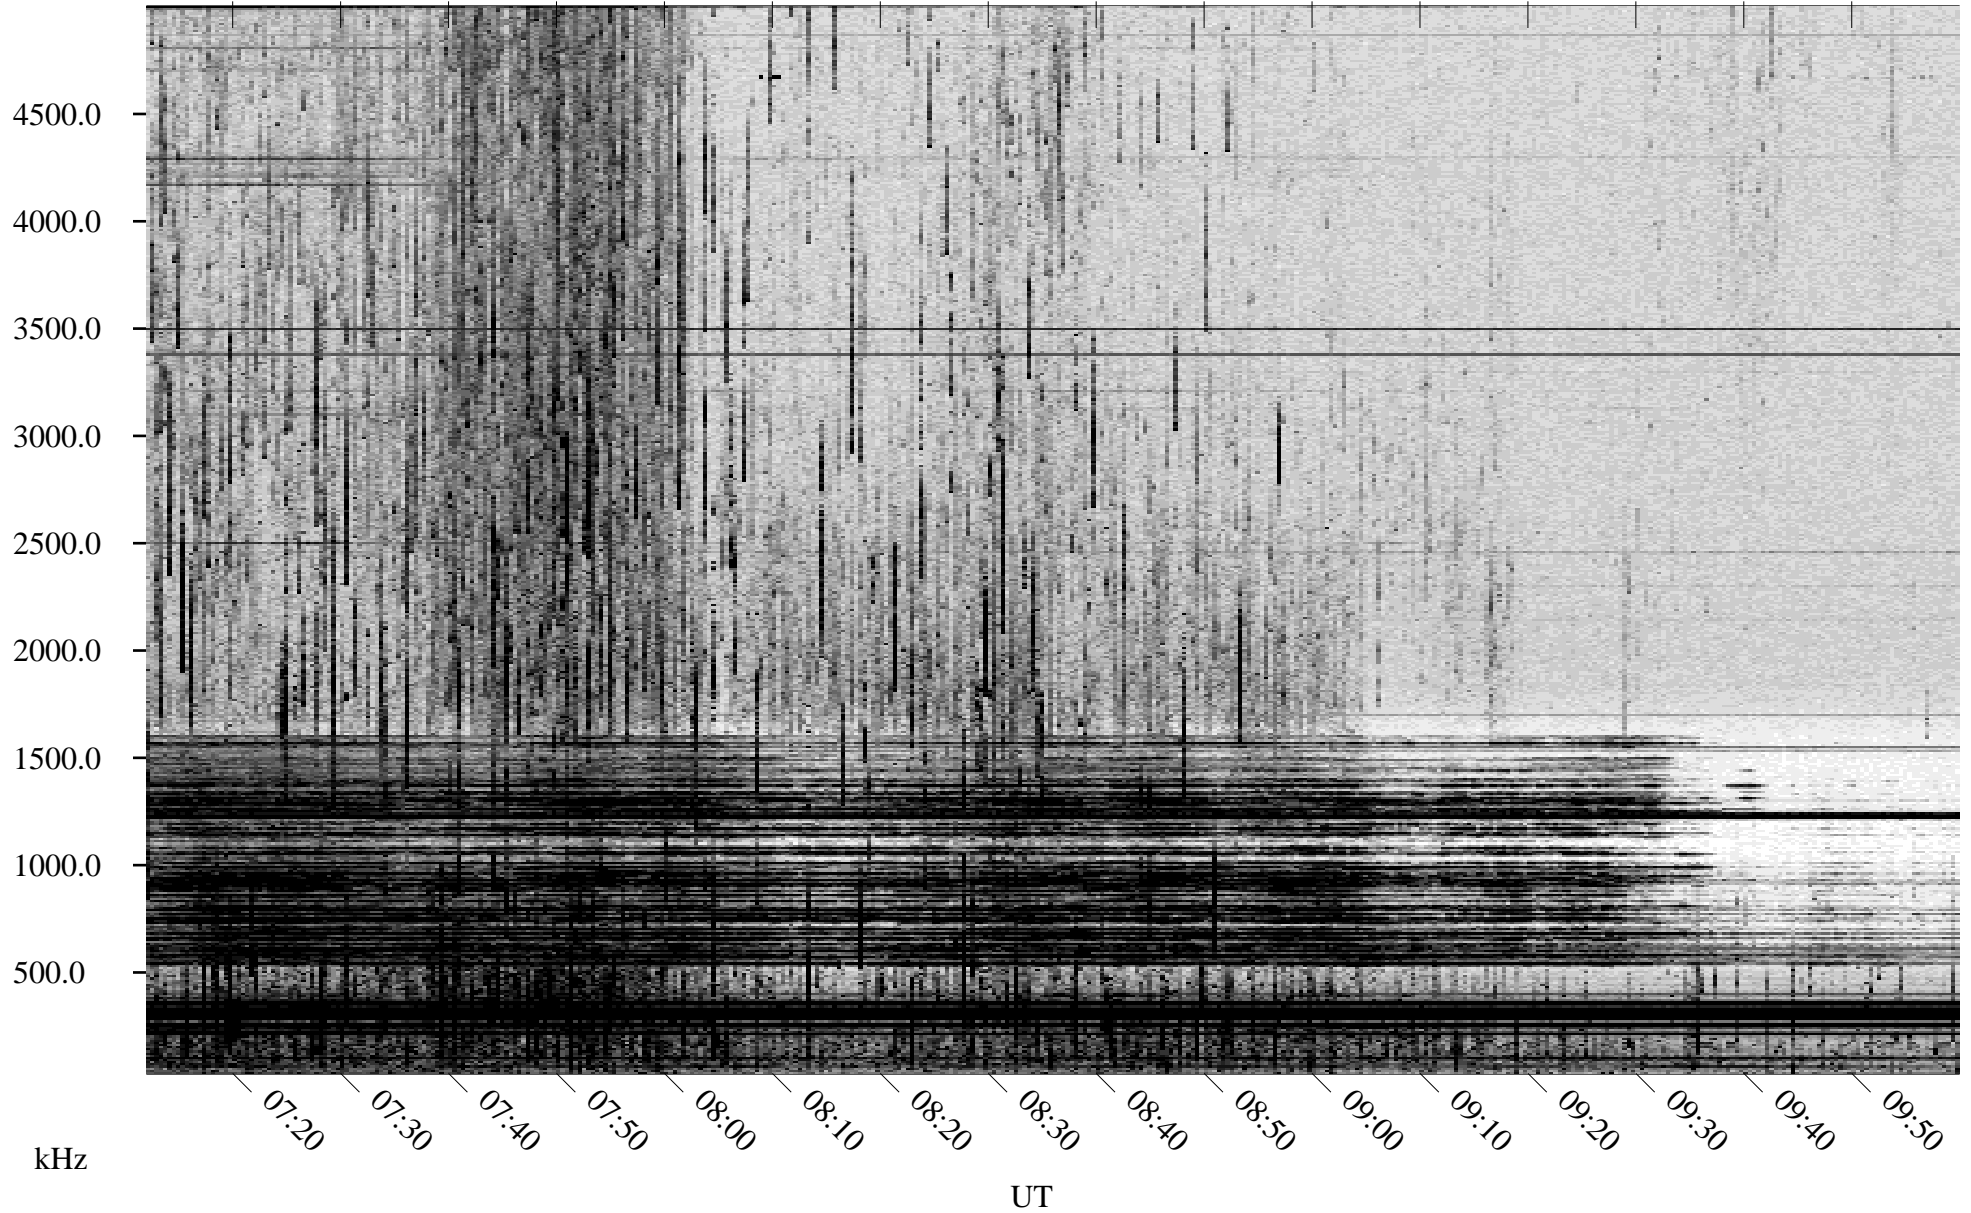

08/05/1998 Churchill, Manitoba

Linear Scale Black = 161 White = 15

ch98217l.r00m max_12

Page 1

08/05/1998 Churchill, Manitoba

Linear Scale Black = 161 White = 15

ch98217l.r00m max_12

Page 2

08/06/1998 Churchill, Manitoba

Linear Scale Black = 161 White = 15

ch98217l.r00m max_12

Page 3

08/06/1998 Churchill, Manitoba

Linear Scale Black = 161 White = 15

ch98217l.r00m max_12

Page 4

08/06/1998 Churchill, Manitoba

Linear Scale Black = 161 White = 15

ch98217l.r00m max_12

Page 5

08/06/1998 Churchill, Manitoba

Linear Scale Black = 161 White = 15

ch98217l.r00m max_12

Page 6

08/06/1998 Churchill, Manitoba

Linear Scale Black = 161 White = 15

ch98217l.r00m max_12

Page 7

08/06/1998 Churchill, Manitoba

Linear Scale Black = 161 White = 15

ch98217l.r00m max_12

Page 8