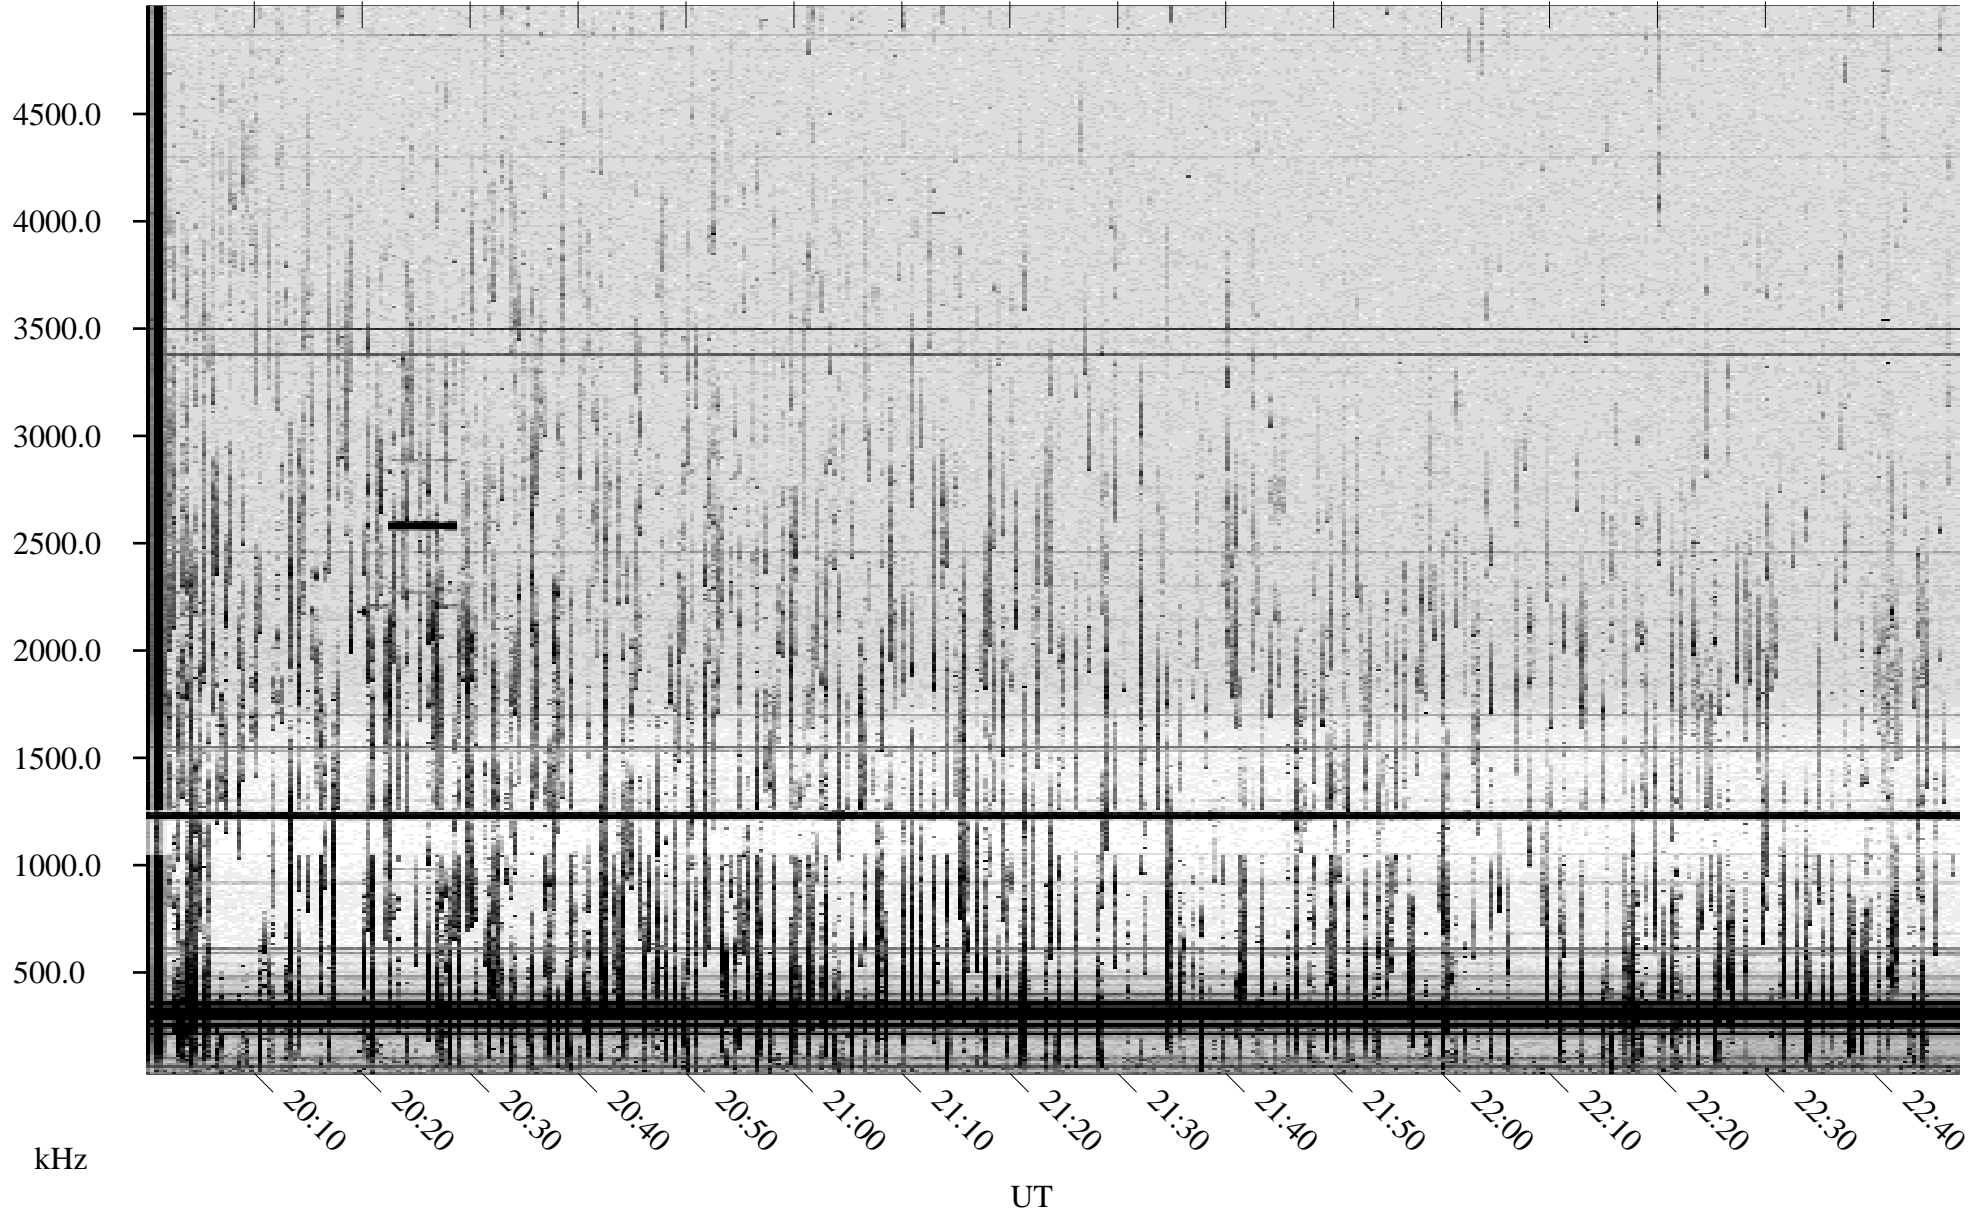

08/05/1998 Churchill, Manitoba

Linear Scale Black = 161 White = 15

ch98217l.r00m max_12

Page 1

08/05/1998 Churchill, Manitoba

Linear Scale Black = 161 White = 15

ch98217l.r00m max_12

Page 2

08/06/1998 Churchill, Manitoba

Linear Scale Black = 161 White = 15

ch98217l.r00m max_12

Page 3

08/06/1998 Churchill, Manitoba

Linear Scale Black = 161 White = 15

ch98217l.r00m max_12

Page 4

08/06/1998 Churchill, Manitoba

Linear Scale Black = 161 White = 15

ch98217l.r00m max_12

Page 5

08/06/1998 Churchill, Manitoba

Linear Scale Black = 161 White = 15

ch98217l.r00m max_12

Page 6

08/06/1998 Churchill, Manitoba

Linear Scale Black = 161 White = 15

ch98217l.r00m max_12

Page 7

08/06/1998 Churchill, Manitoba

Linear Scale Black = 161 White = 15

ch98217l.r00m max_12

Page 8