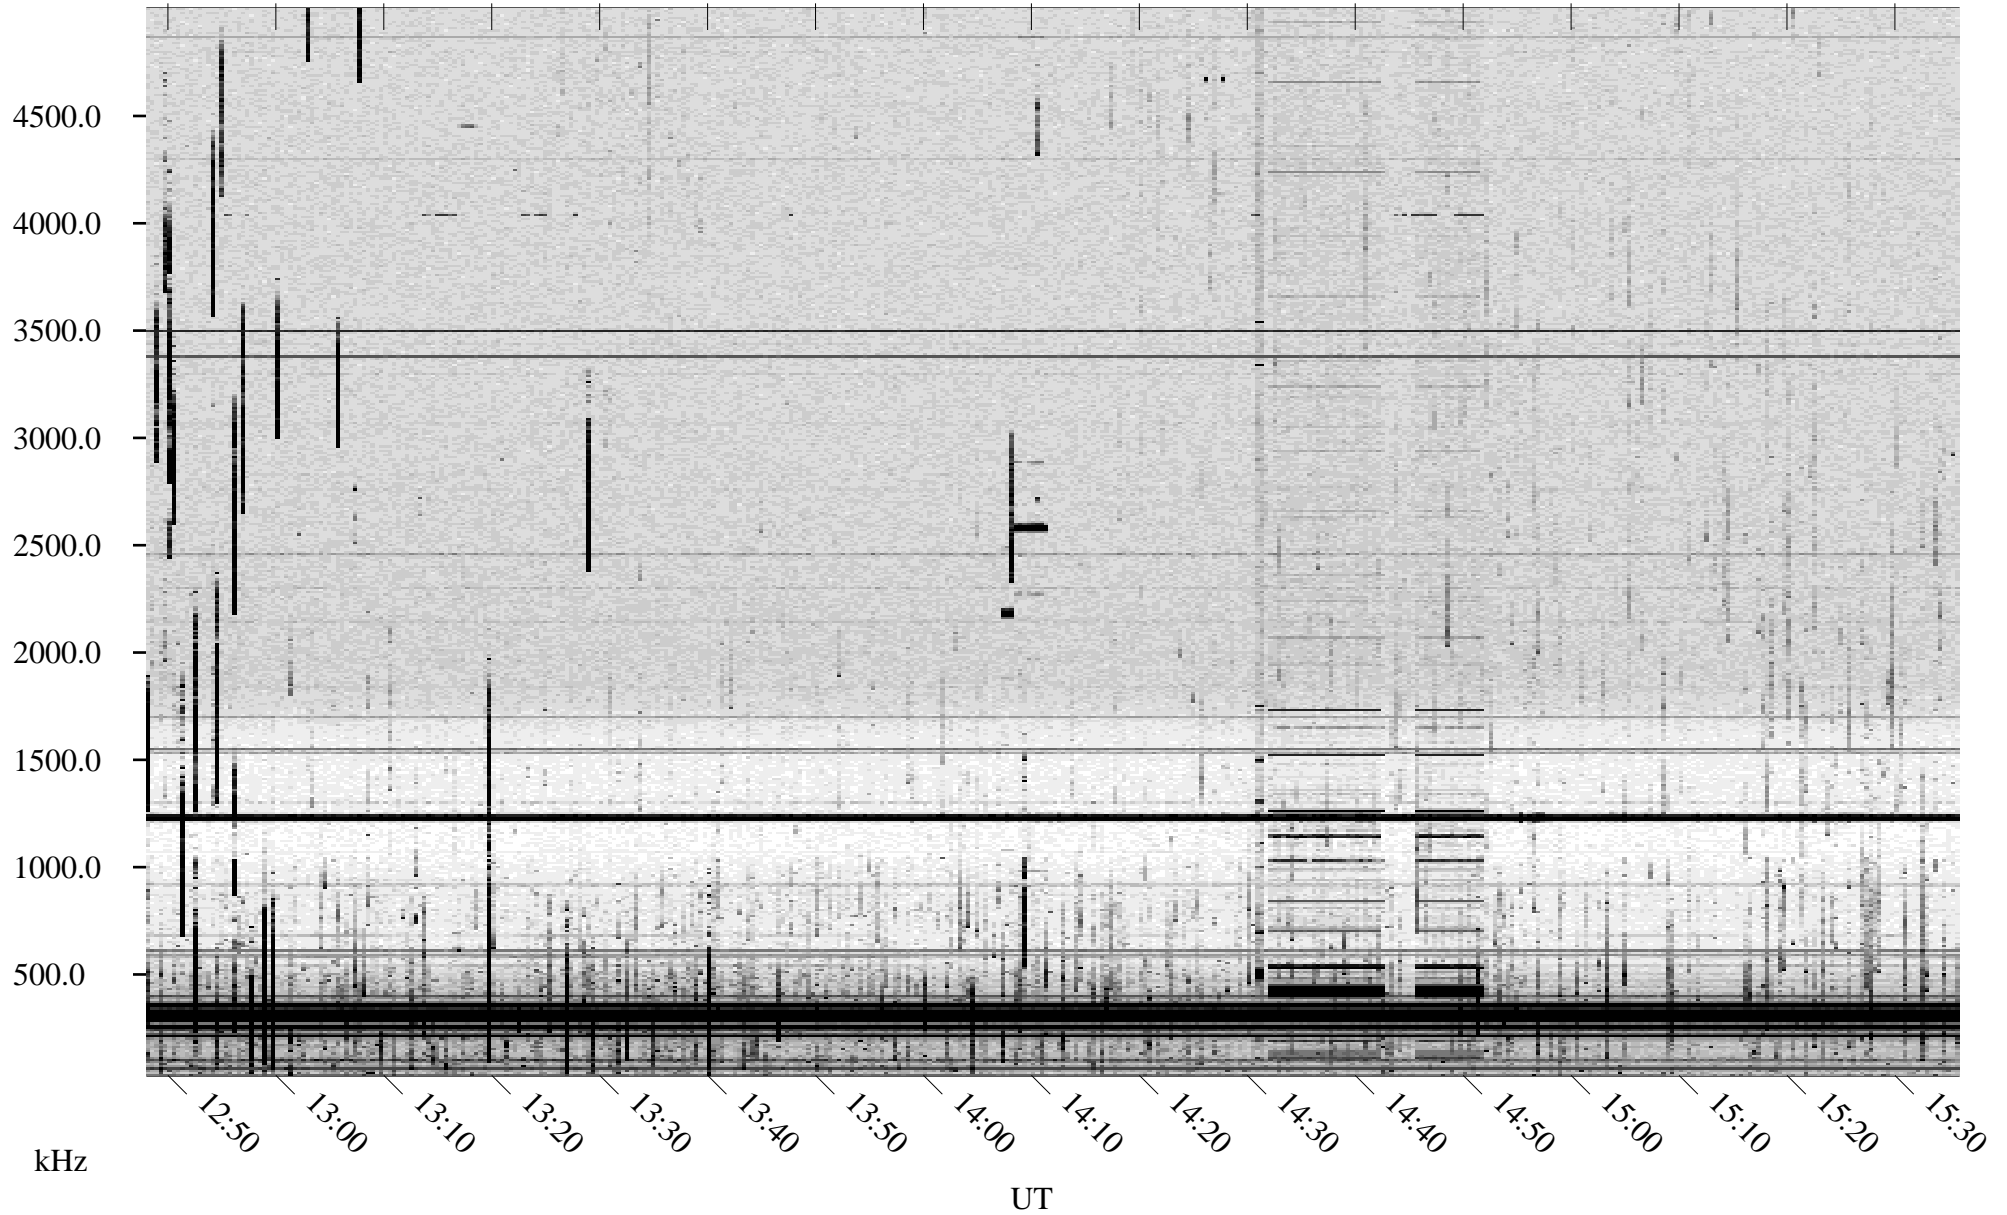

08/05/1998 Churchill, Manitoba

Linear Scale Black = 161 White = 15

ch98217l.r00m max_12

Page 1

08/05/1998 Churchill, Manitoba

Linear Scale Black = 161 White = 15

ch98217l.r00m max_12

Page 2

08/06/1998 Churchill, Manitoba

Linear Scale Black = 161 White = 15

ch98217l.r00m max_12

Page 3

08/06/1998 Churchill, Manitoba

Linear Scale Black = 161 White = 15

ch98217l.r00m max_12

Page 4

08/06/1998 Churchill, Manitoba

Linear Scale Black = 161 White = 15

ch98217l.r00m max_12

Page 5

08/06/1998 Churchill, Manitoba

Linear Scale Black = 161 White = 15

ch98217l.r00m max_12

Page 6

08/06/1998 Churchill, Manitoba

Linear Scale Black = 161 White = 15

ch98217l.r00m max_12

Page 7

08/06/1998 Churchill, Manitoba

Linear Scale Black = 161 White = 15

ch98217l.r00m max_12

Page 8