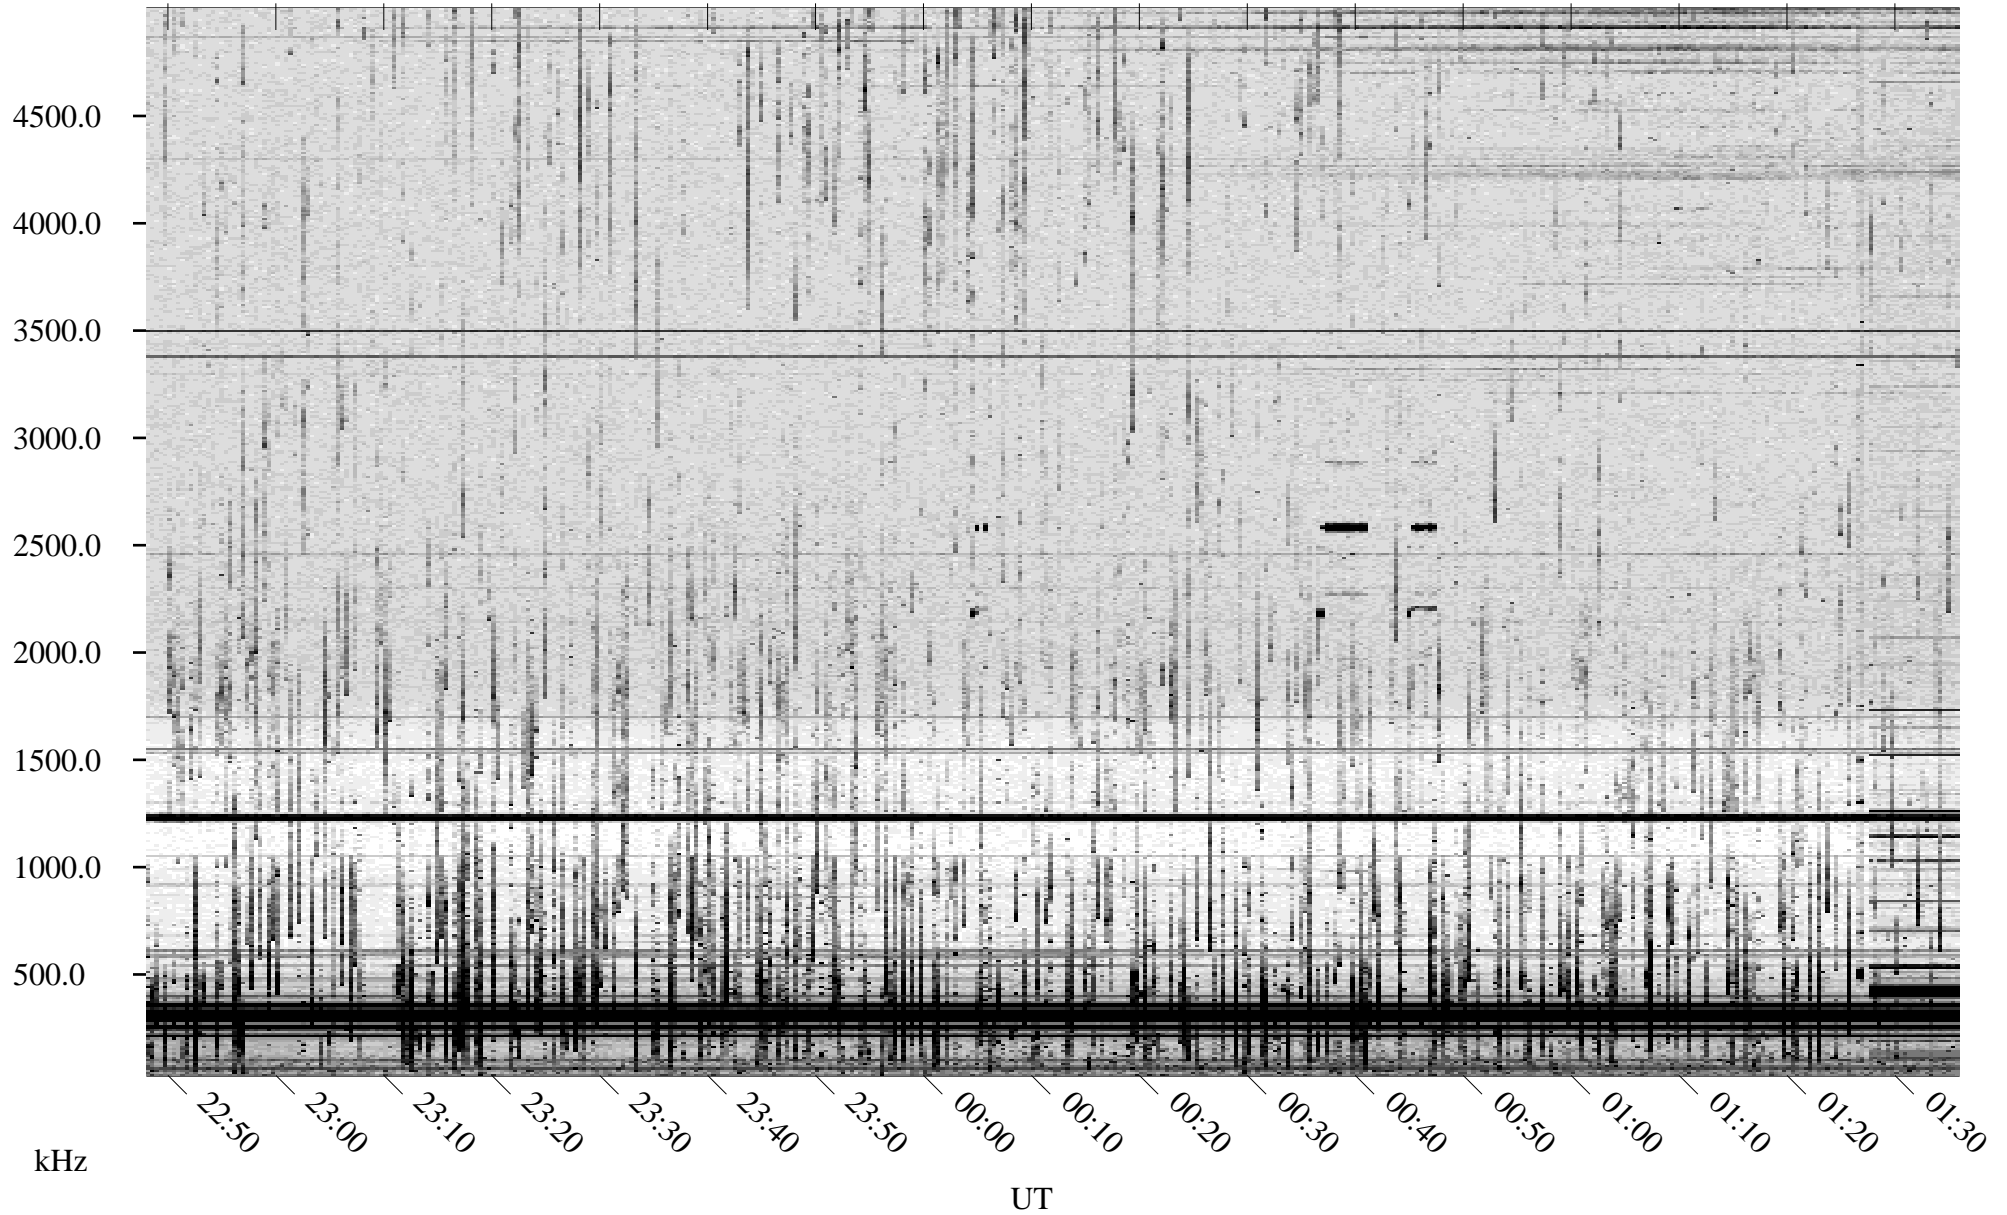

08/05/1998 Churchill, Manitoba

Linear Scale Black = 161 White = 15

ch98217l.r00m max_12

Page 1

08/05/1998 Churchill, Manitoba

Linear Scale Black = 161 White = 15

ch98217l.r00m max_12

Page 2

08/06/1998 Churchill, Manitoba

Linear Scale Black = 161 White = 15

ch98217l.r00m max_12

Page 3

08/06/1998 Churchill, Manitoba

Linear Scale Black = 161 White = 15

ch98217l.r00m max_12

Page 4

08/06/1998 Churchill, Manitoba

Linear Scale Black = 161 White = 15

ch98217l.r00m max_12

Page 5

08/06/1998 Churchill, Manitoba

Linear Scale Black = 161 White = 15

ch98217l.r00m max_12

Page 6

08/06/1998 Churchill, Manitoba

Linear Scale Black = 161 White = 15

ch98217l.r00m max_12

Page 7

08/06/1998 Churchill, Manitoba

Linear Scale Black = 161 White = 15

ch98217l.r00m max_12

Page 8