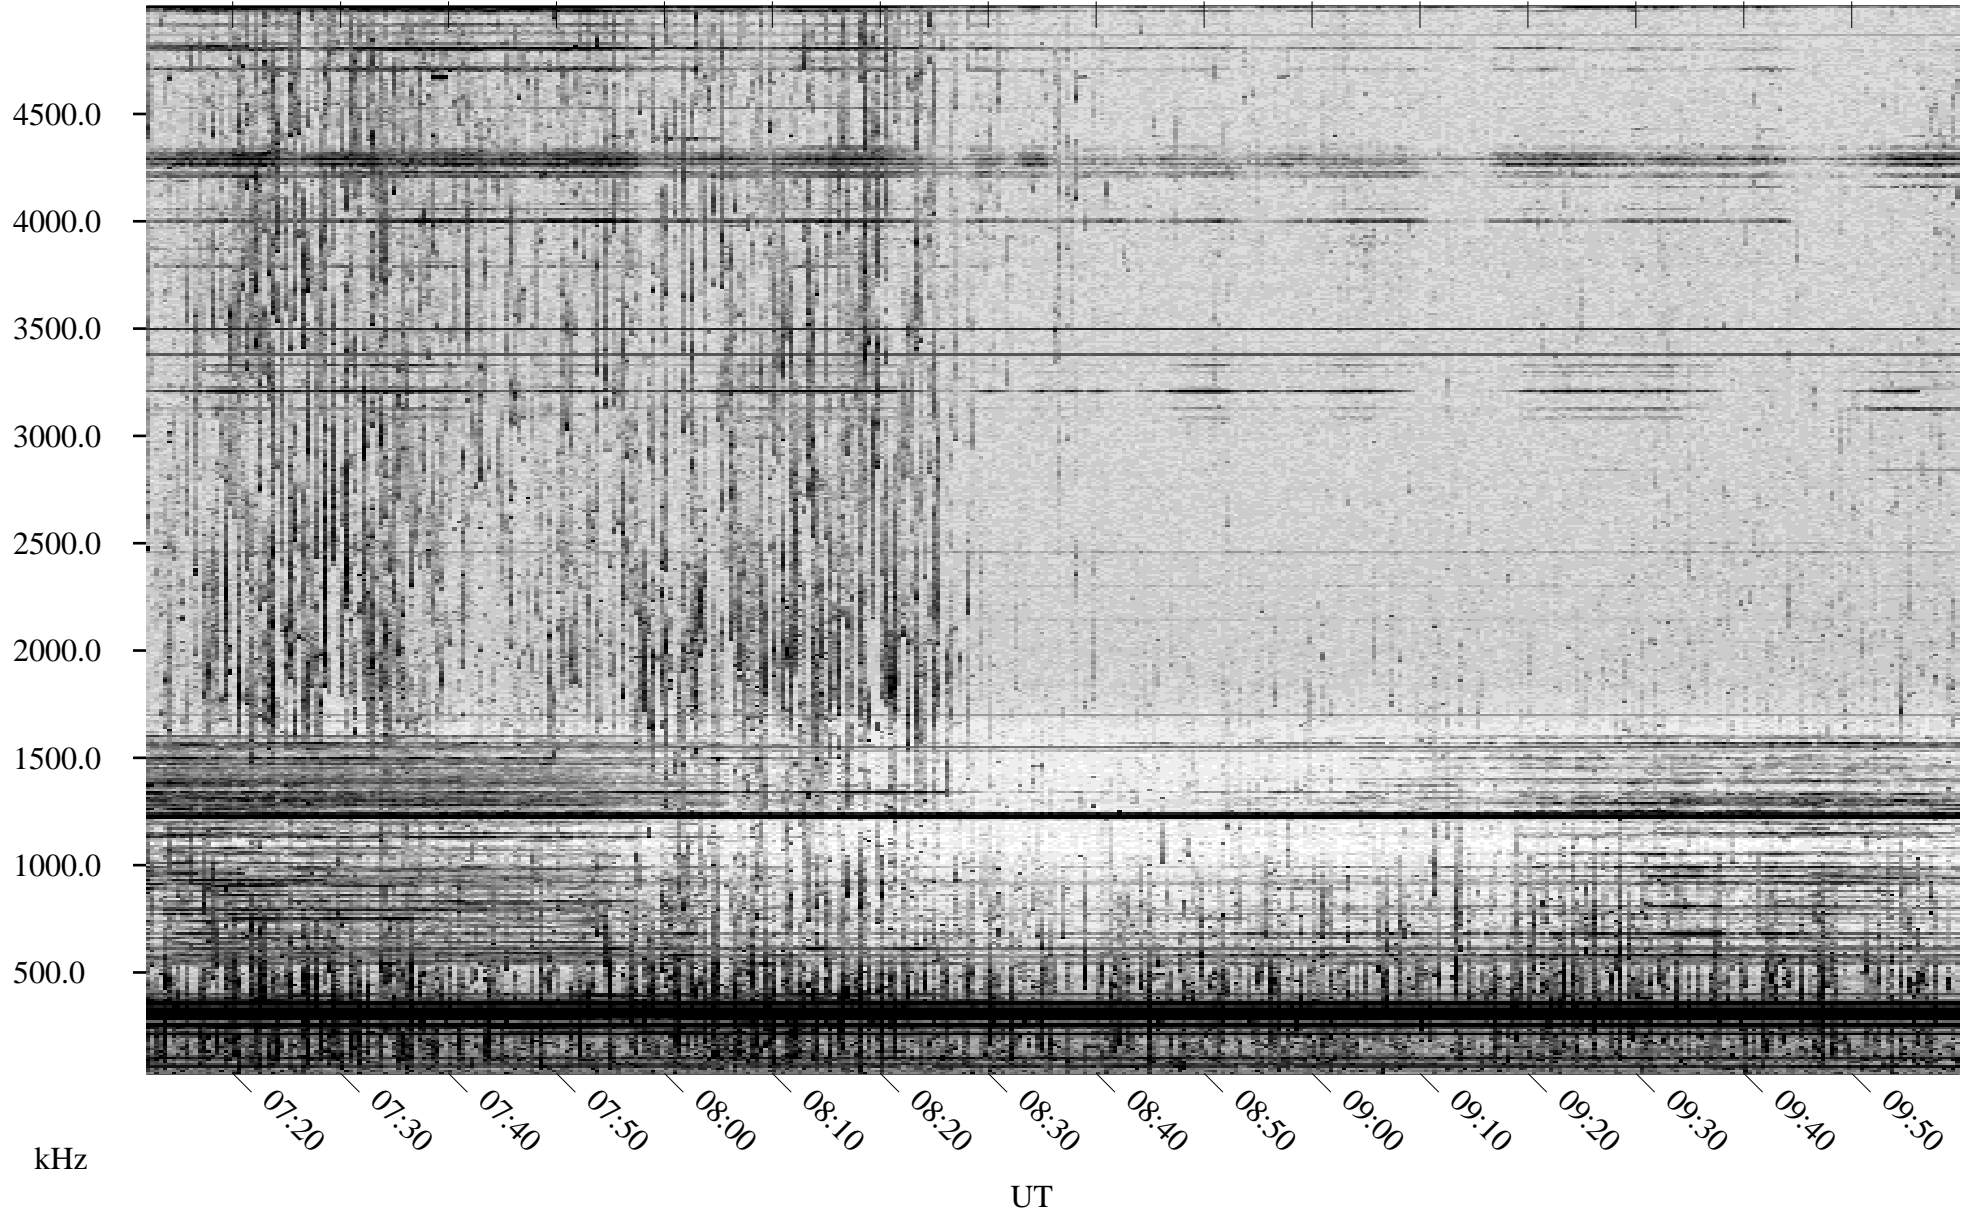

08/07/1998 Churchill, Manitoba

Linear Scale Black = 161 White = 15

ch98219l.r00m max_12

Page 1

08/07/1998 Churchill, Manitoba

Linear Scale Black = 161 White = 15

ch98219l.r00m max_12

Page 2

08/08/1998 Churchill, Manitoba

Linear Scale Black = 161 White = 15

ch98219l.r00m max_12

Page 3

08/08/1998 Churchill, Manitoba

Linear Scale Black = 161 White = 15

ch98219l.r00m max_12

Page 4

08/08/1998 Churchill, Manitoba

Linear Scale Black = 161 White = 15

ch98219l.r00m max_12

Page 5

08/08/1998 Churchill, Manitoba

Linear Scale Black = 161 White = 15

ch98219l.r00m max_12

Page 6

08/08/1998 Churchill, Manitoba

Linear Scale Black = 161 White = 15

ch98219l.r00m max_12

Page 7

08/08/1998 Churchill, Manitoba

Linear Scale Black = 161 White = 15

ch98219l.r00m max_12

Page 8