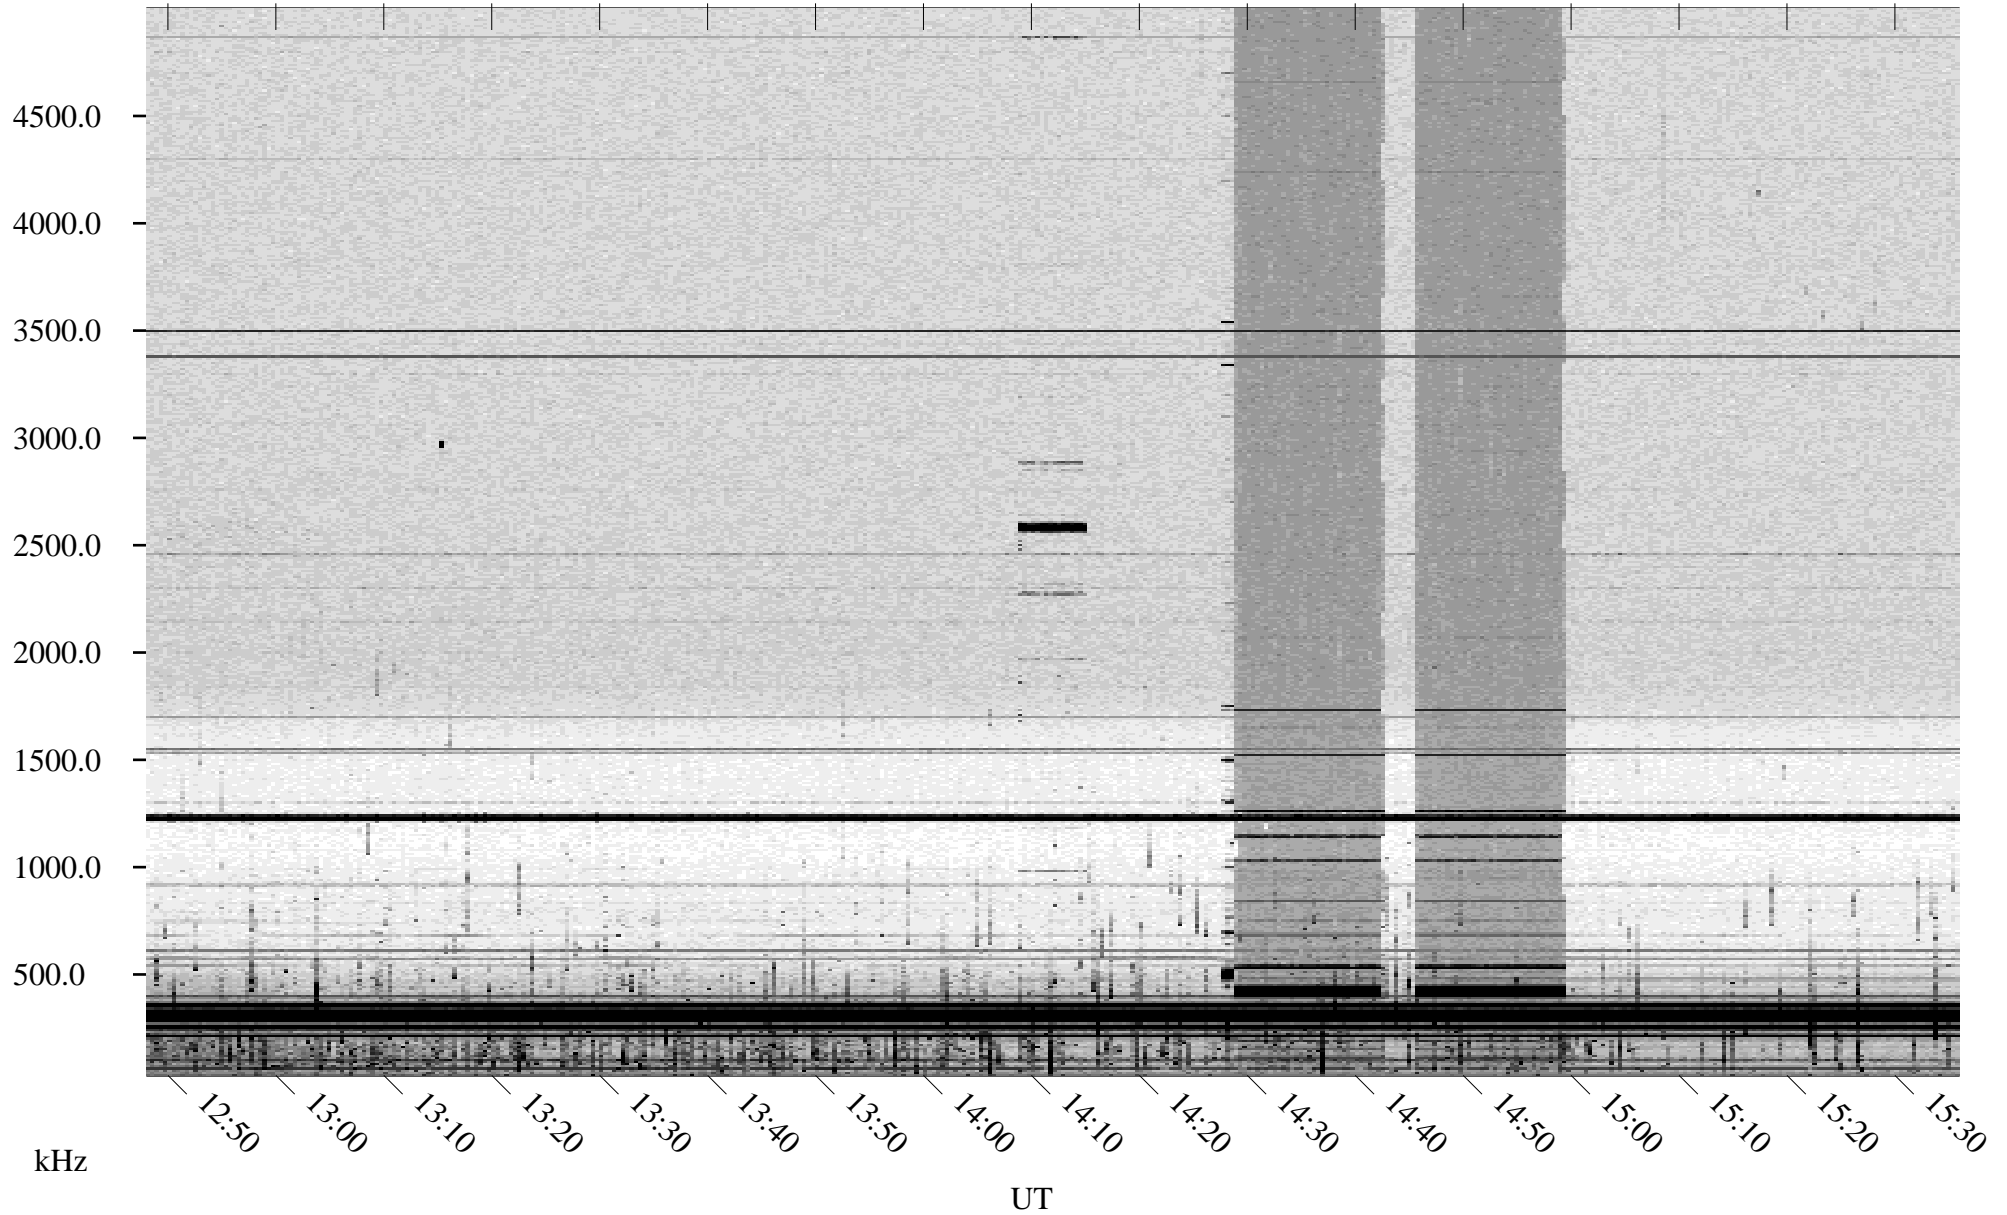

08/07/1998 Churchill, Manitoba

Linear Scale Black = 161 White = 15

ch98219l.r00m max_12

Page 1

08/07/1998 Churchill, Manitoba

Linear Scale Black = 161 White = 15

ch98219l.r00m max_12

Page 2

08/08/1998 Churchill, Manitoba

Linear Scale Black = 161 White = 15

ch98219l.r00m max_12

Page 3

08/08/1998 Churchill, Manitoba

Linear Scale Black = 161 White = 15

ch98219l.r00m max_12

Page 4

08/08/1998 Churchill, Manitoba

Linear Scale Black = 161 White = 15

ch98219l.r00m max_12

Page 5

08/08/1998 Churchill, Manitoba

Linear Scale Black = 161 White = 15

ch98219l.r00m max_12

Page 6

08/08/1998 Churchill, Manitoba

Linear Scale Black = 161 White = 15

ch98219l.r00m max_12

Page 7

08/08/1998 Churchill, Manitoba

Linear Scale Black = 161 White = 15

ch98219l.r00m max_12

Page 8