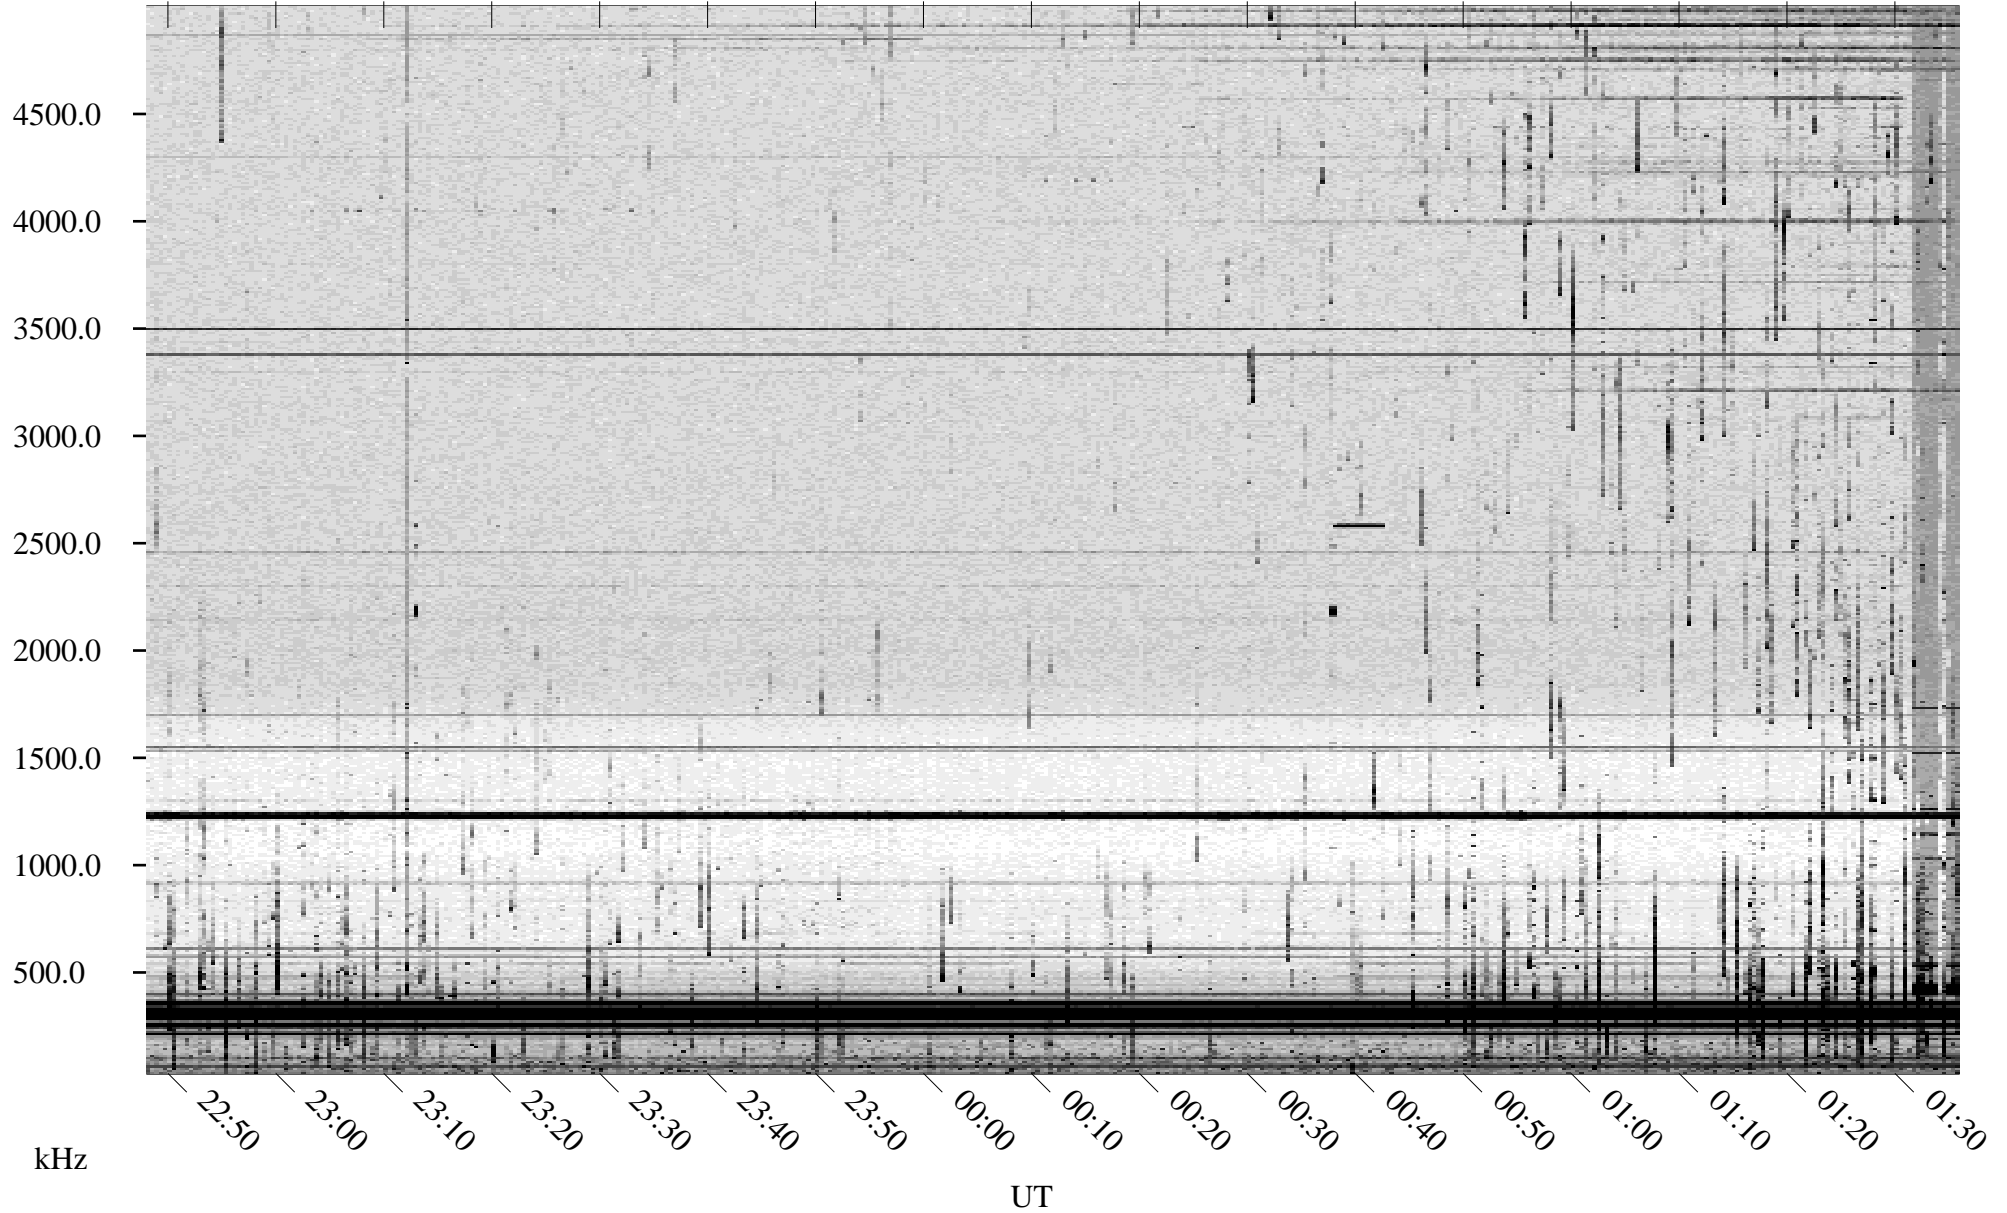

08/07/1998 Churchill, Manitoba

Linear Scale Black = 161 White = 15

ch98219l.r00m max_12

Page 1

08/07/1998 Churchill, Manitoba

Linear Scale Black = 161 White = 15

ch98219l.r00m max_12

Page 2

08/08/1998 Churchill, Manitoba

Linear Scale Black = 161 White = 15

ch98219l.r00m max_12

Page 3

08/08/1998 Churchill, Manitoba

Linear Scale Black = 161 White = 15

ch98219l.r00m max_12

Page 4

08/08/1998 Churchill, Manitoba

Linear Scale Black = 161 White = 15

ch98219l.r00m max_12

Page 5

08/08/1998 Churchill, Manitoba

Linear Scale Black = 161 White = 15

ch98219l.r00m max_12

Page 6

08/08/1998 Churchill, Manitoba

Linear Scale Black = 161 White = 15

ch98219l.r00m max_12

Page 7

08/08/1998 Churchill, Manitoba

Linear Scale Black = 161 White = 15

ch98219l.r00m max_12

Page 8