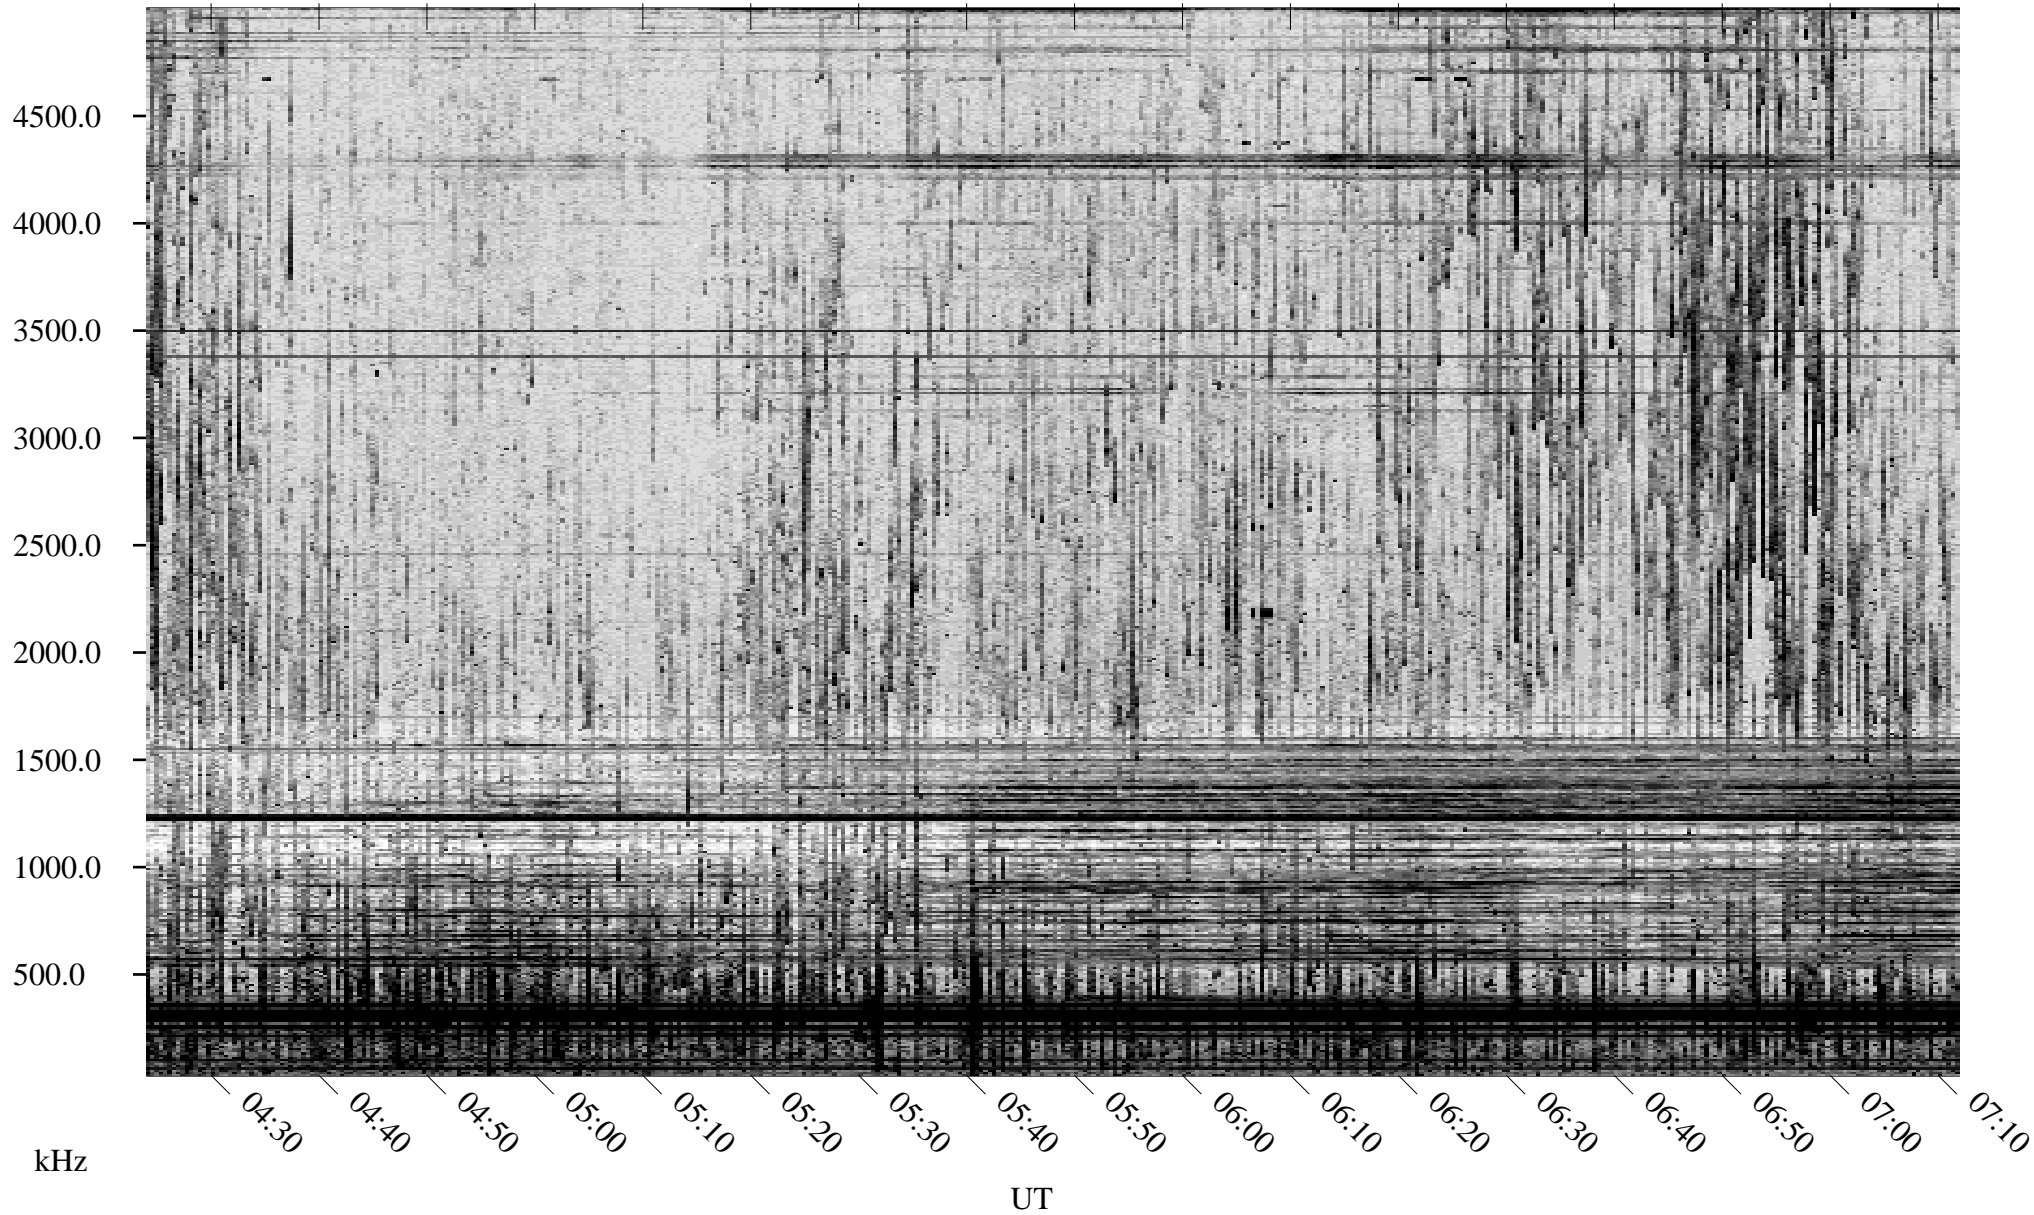

08/07/1998 Churchill, Manitoba

Linear Scale Black = 161 White = 15

ch98219l.r00m max_12

Page 1

08/07/1998 Churchill, Manitoba

Linear Scale Black = 161 White = 15

ch98219l.r00m max_12

Page 2

08/08/1998 Churchill, Manitoba

Linear Scale Black = 161 White = 15

ch98219l.r00m max_12

Page 3

08/08/1998 Churchill, Manitoba

Linear Scale Black = 161 White = 15

ch98219l.r00m max_12

Page 4

08/08/1998 Churchill, Manitoba

Linear Scale Black = 161 White = 15

ch98219l.r00m max_12

Page 5

08/08/1998 Churchill, Manitoba

Linear Scale Black = 161 White = 15

ch98219l.r00m max_12

Page 6

08/08/1998 Churchill, Manitoba

Linear Scale Black = 161 White = 15

ch98219l.r00m max_12

Page 7

08/08/1998 Churchill, Manitoba

Linear Scale Black = 161 White = 15

ch98219l.r00m max_12

Page 8