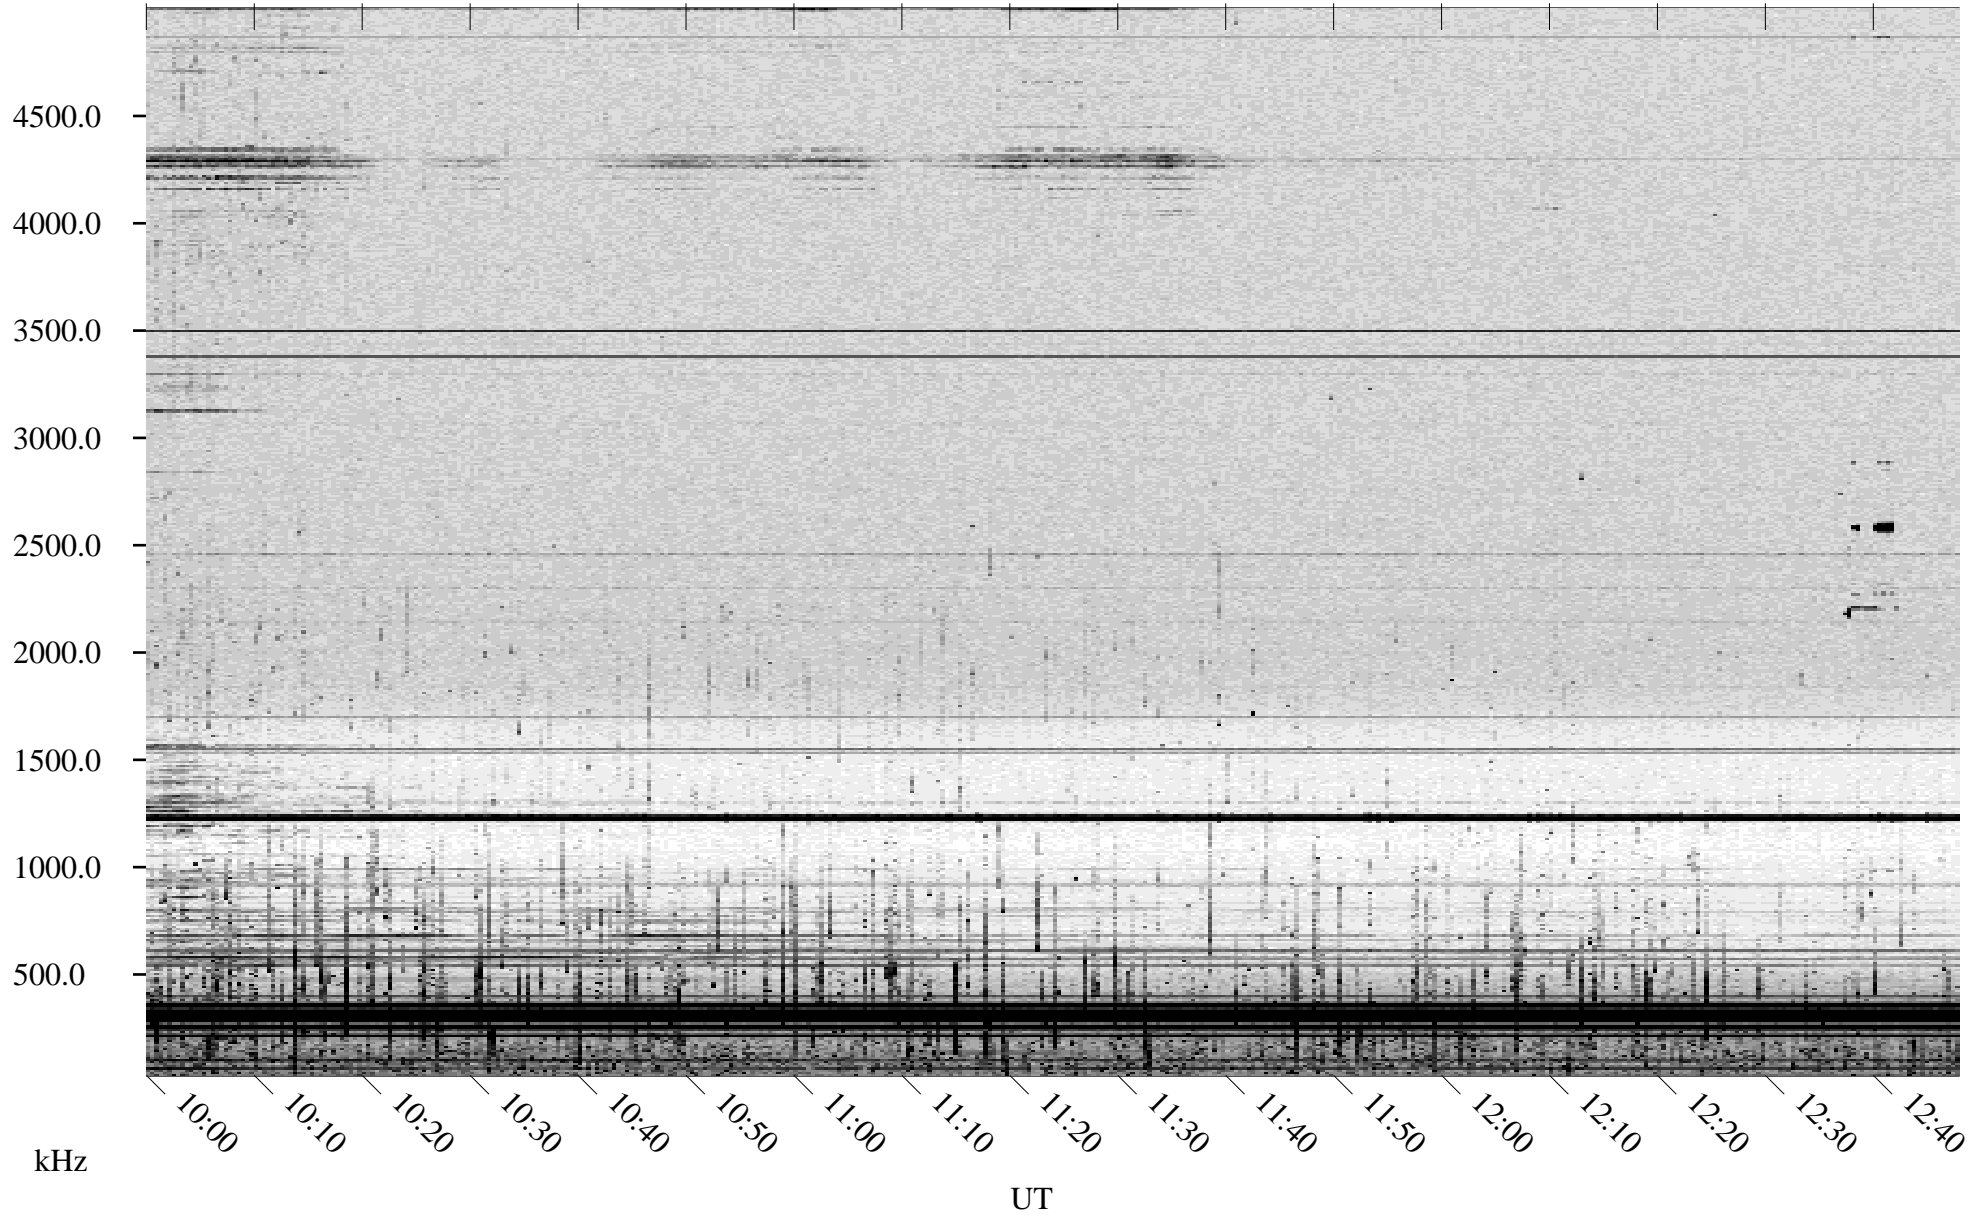

08/07/1998 Churchill, Manitoba

Linear Scale Black = 161 White = 15

ch98219l.r00m max_12

Page 1

08/07/1998 Churchill, Manitoba

Linear Scale Black = 161 White = 15

ch98219l.r00m max_12

Page 2

08/08/1998 Churchill, Manitoba

Linear Scale Black = 161 White = 15

ch98219l.r00m max_12

Page 3

08/08/1998 Churchill, Manitoba

Linear Scale Black = 161 White = 15

ch98219l.r00m max_12

Page 4

08/08/1998 Churchill, Manitoba

Linear Scale Black = 161 White = 15

ch98219l.r00m max_12

Page 5

08/08/1998 Churchill, Manitoba

Linear Scale Black = 161 White = 15

ch98219l.r00m max_12

Page 6

08/08/1998 Churchill, Manitoba

Linear Scale Black = 161 White = 15

ch98219l.r00m max_12

Page 7

08/08/1998 Churchill, Manitoba

Linear Scale Black = 161 White = 15

ch98219l.r00m max_12

Page 8