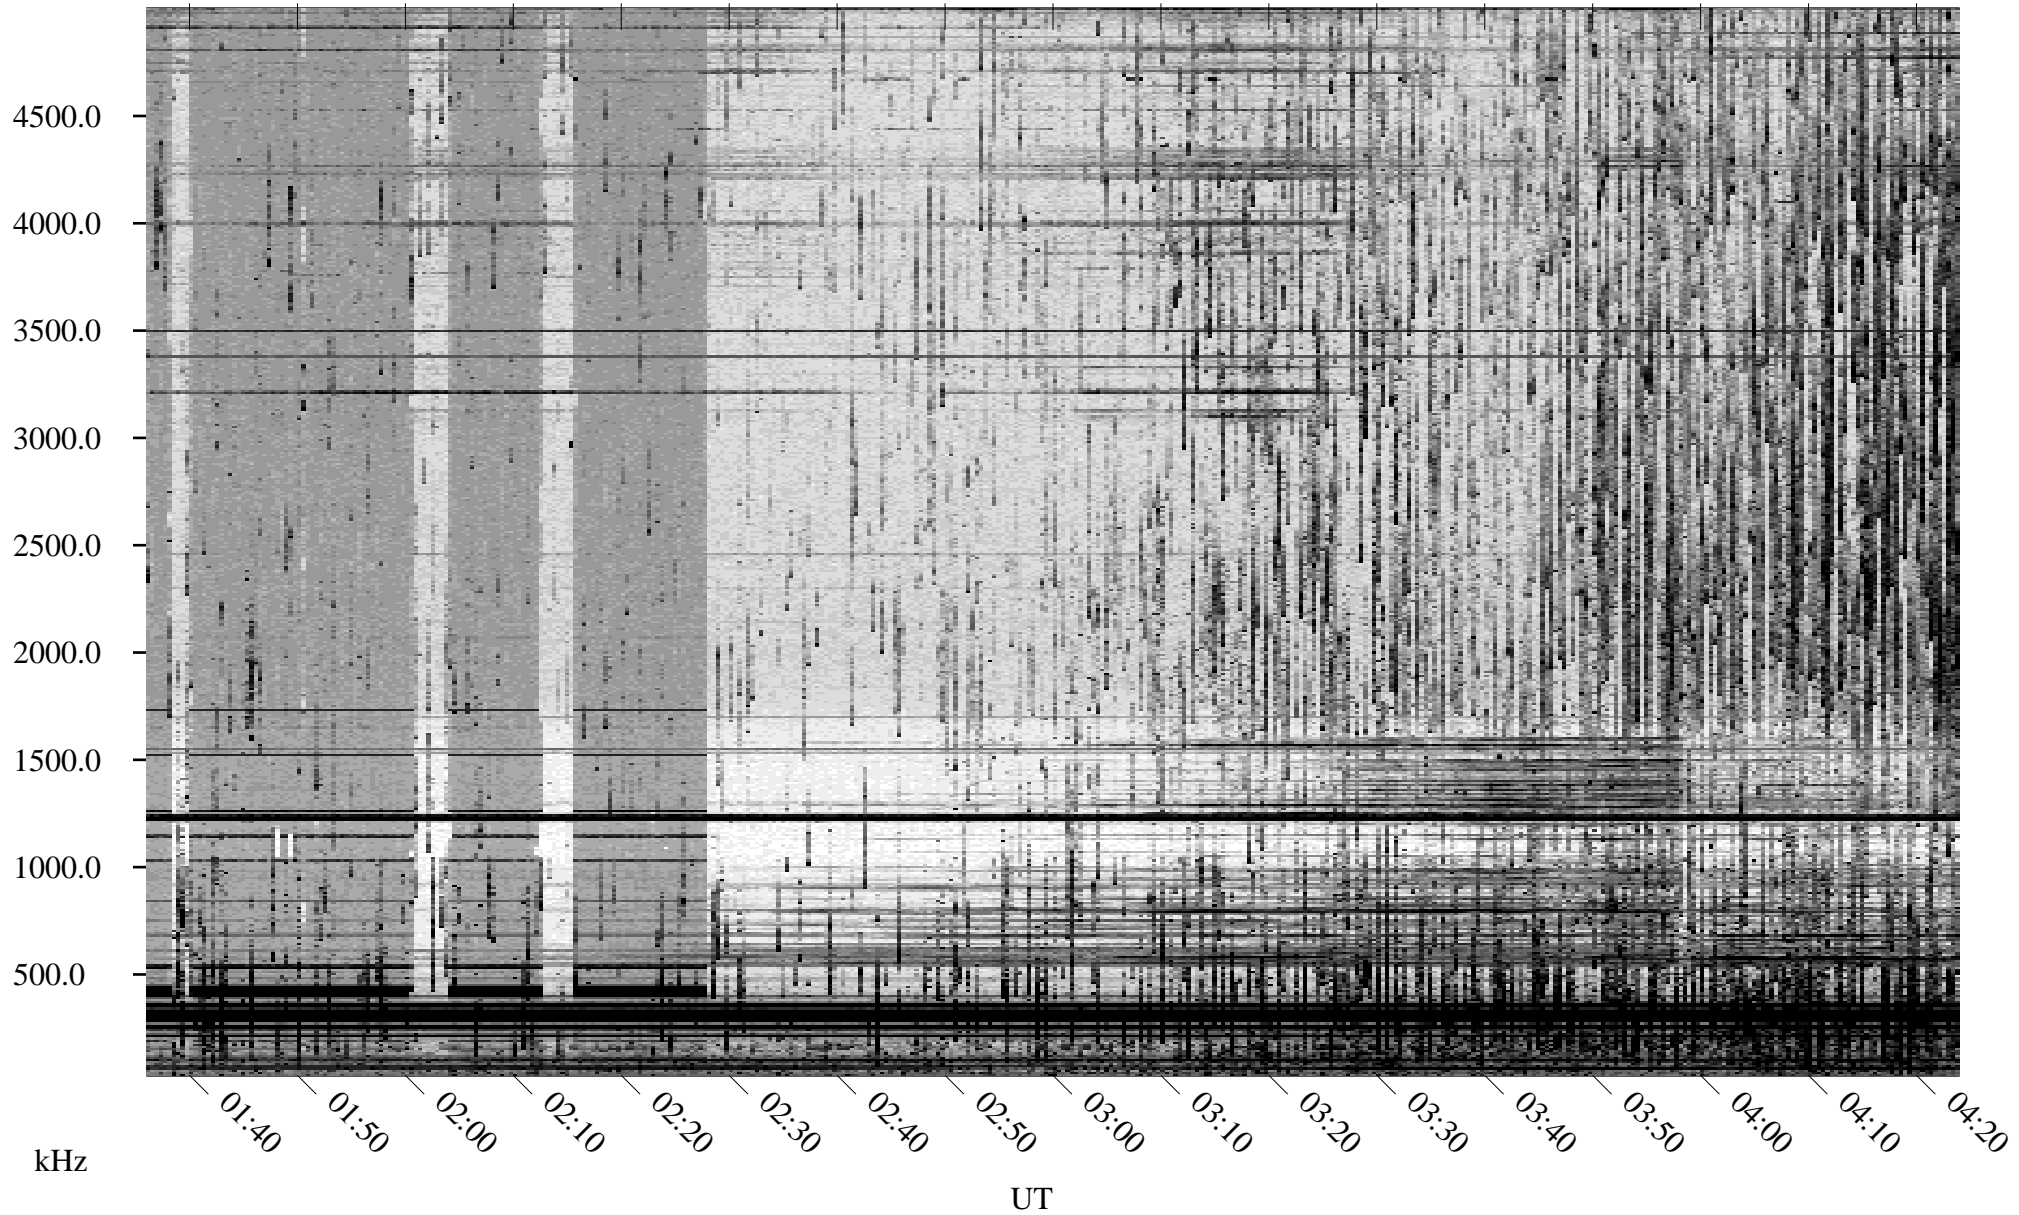

08/07/1998 Churchill, Manitoba

Linear Scale Black = 161 White = 15

ch98219l.r00m max_12

Page 1

08/07/1998 Churchill, Manitoba

Linear Scale Black = 161 White = 15

ch98219l.r00m max_12

Page 2

08/08/1998 Churchill, Manitoba

Linear Scale Black = 161 White = 15

ch98219l.r00m max_12

Page 3

08/08/1998 Churchill, Manitoba

Linear Scale Black = 161 White = 15

ch98219l.r00m max_12

Page 4

08/08/1998 Churchill, Manitoba

Linear Scale Black = 161 White = 15

ch98219l.r00m max_12

Page 5

08/08/1998 Churchill, Manitoba

Linear Scale Black = 161 White = 15

ch98219l.r00m max_12

Page 6

08/08/1998 Churchill, Manitoba

Linear Scale Black = 161 White = 15

ch98219l.r00m max_12

Page 7

08/08/1998 Churchill, Manitoba

Linear Scale Black = 161 White = 15

ch98219l.r00m max_12

Page 8