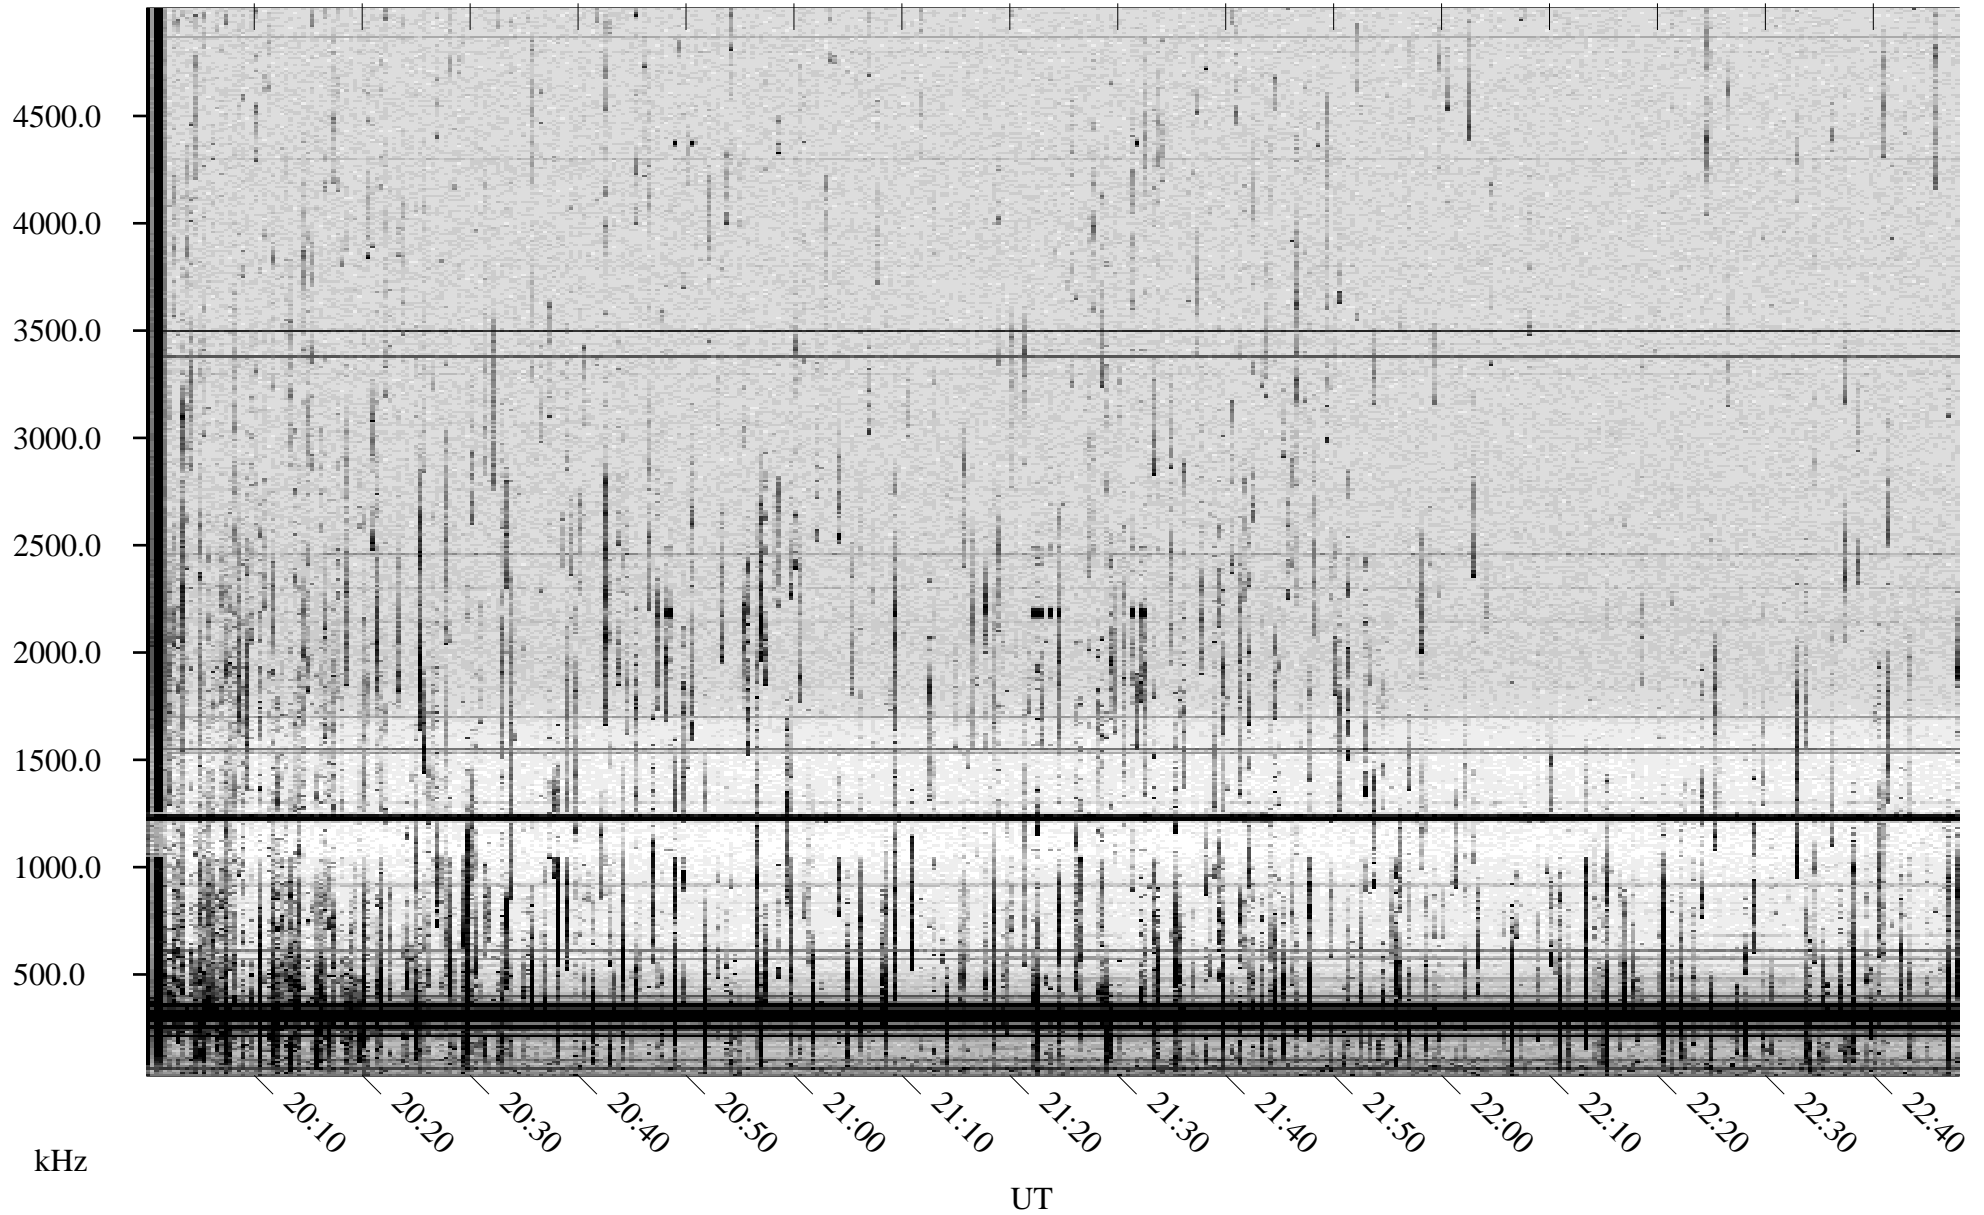

08/07/1998 Churchill, Manitoba

Linear Scale Black = 161 White = 15

ch98219l.r00m max_12

Page 1

08/07/1998 Churchill, Manitoba

Linear Scale Black = 161 White = 15

ch98219l.r00m max_12

Page 2

08/08/1998 Churchill, Manitoba

Linear Scale Black = 161 White = 15

ch98219l.r00m max_12

Page 3

08/08/1998 Churchill, Manitoba

Linear Scale Black = 161 White = 15

ch98219l.r00m max_12

Page 4

08/08/1998 Churchill, Manitoba

Linear Scale Black = 161 White = 15

ch98219l.r00m max_12

Page 5

08/08/1998 Churchill, Manitoba

Linear Scale Black = 161 White = 15

ch98219l.r00m max_12

Page 6

08/08/1998 Churchill, Manitoba

Linear Scale Black = 161 White = 15

ch98219l.r00m max_12

Page 7

08/08/1998 Churchill, Manitoba

Linear Scale Black = 161 White = 15

ch98219l.r00m max_12

Page 8