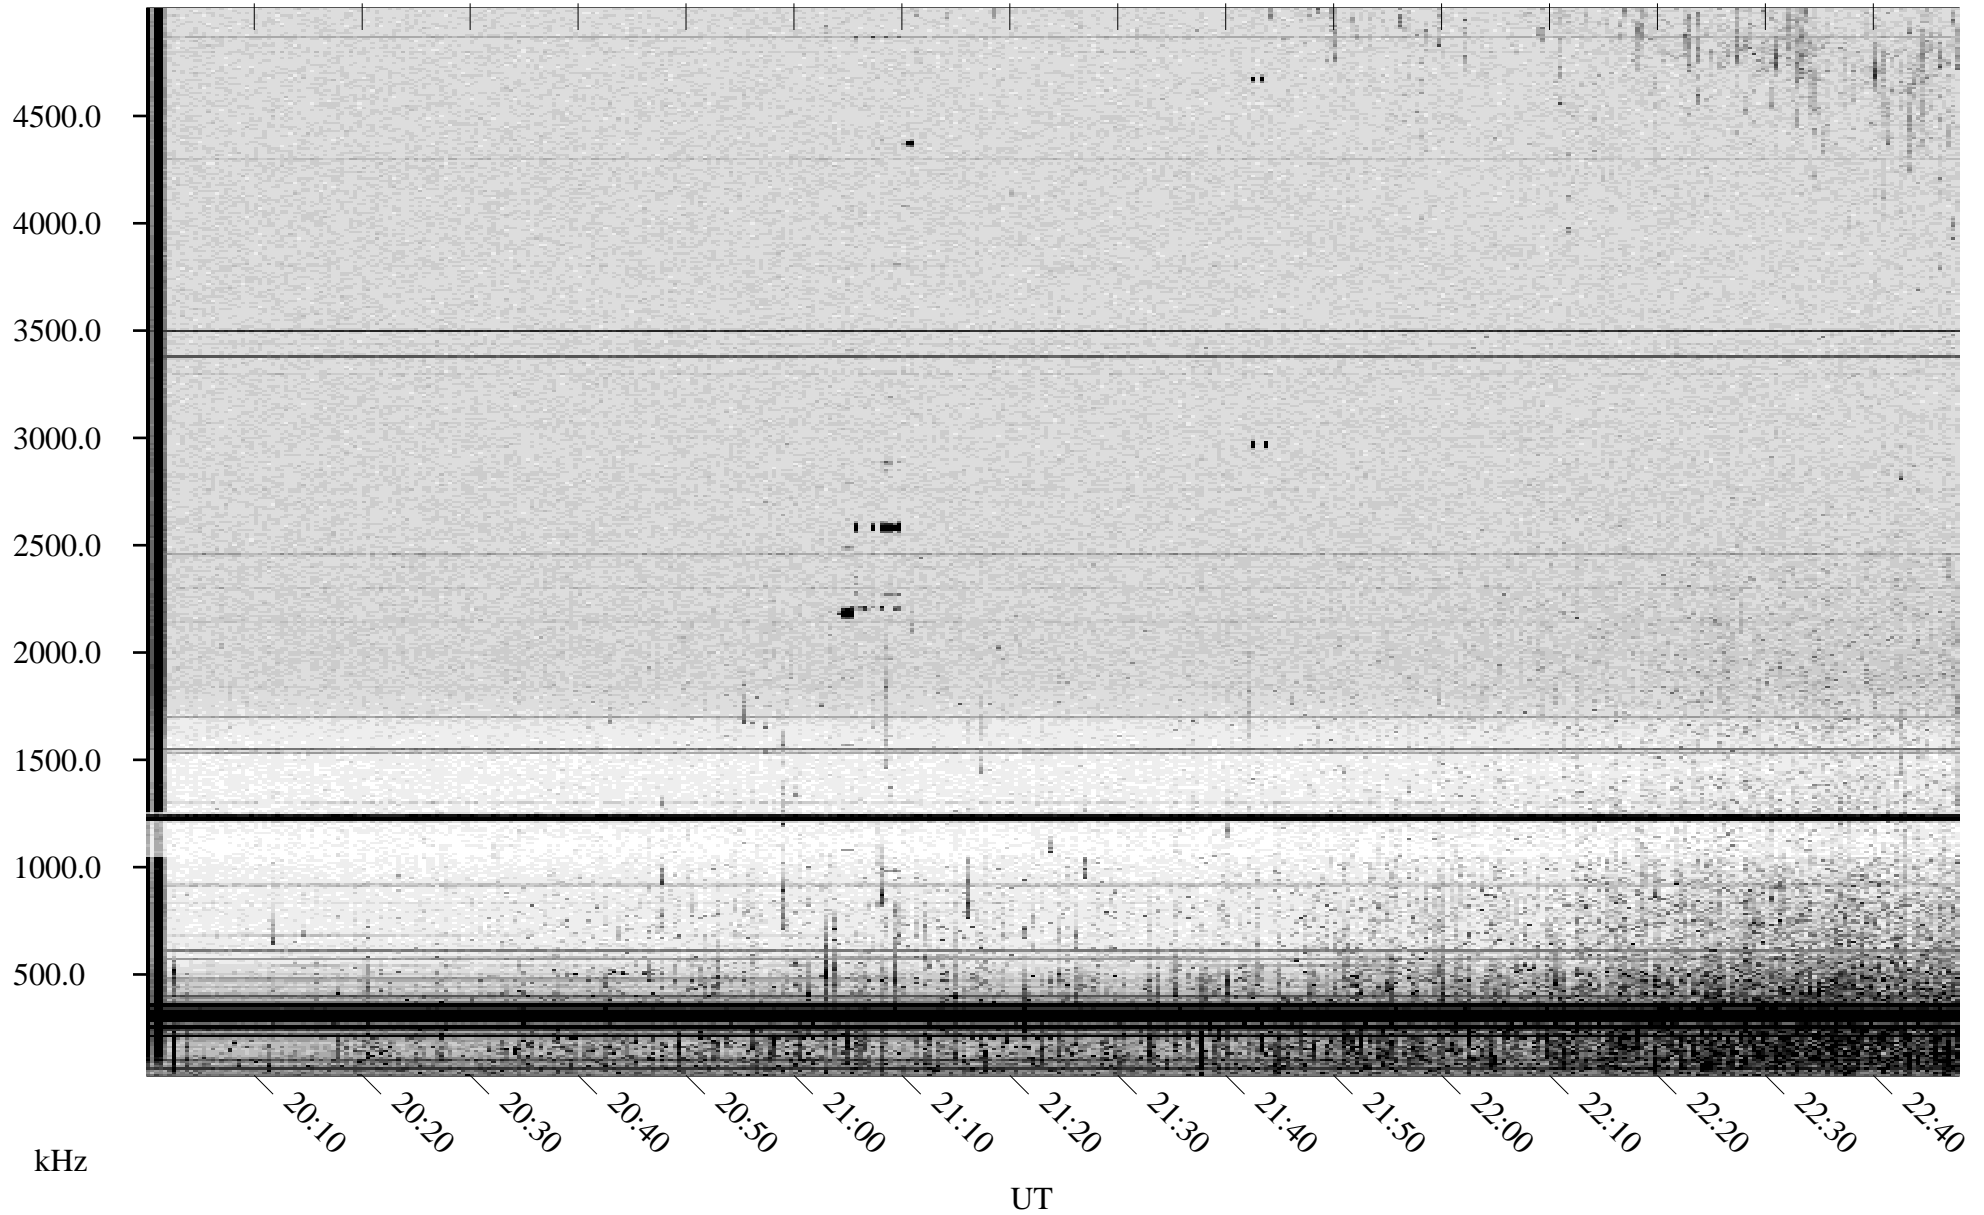

08/08/1998 Churchill, Manitoba

Linear Scale Black = 161 White = 15

ch98220l.r00m max_12

Page 1

08/08/1998 Churchill, Manitoba

Linear Scale Black = 161 White = 15

ch98220l.r00m max_12

Page 2

08/09/1998 Churchill, Manitoba

Linear Scale Black = 161 White = 15

ch98220l.r00m max_12

Page 3

08/09/1998 Churchill, Manitoba

Linear Scale Black = 161 White = 15

ch98220l.r00m max_12

Page 4

08/09/1998 Churchill, Manitoba

Linear Scale Black = 161 White = 15

ch98220l.r00m max_12

Page 5

08/09/1998 Churchill, Manitoba

Linear Scale Black = 161 White = 15

ch98220l.r00m max_12

Page 6

08/09/1998 Churchill, Manitoba

Linear Scale Black = 161 White = 15

ch98220l.r00m max_12

Page 7

08/09/1998 Churchill, Manitoba

Linear Scale Black = 161 White = 15

ch98220l.r00m max_12

Page 8