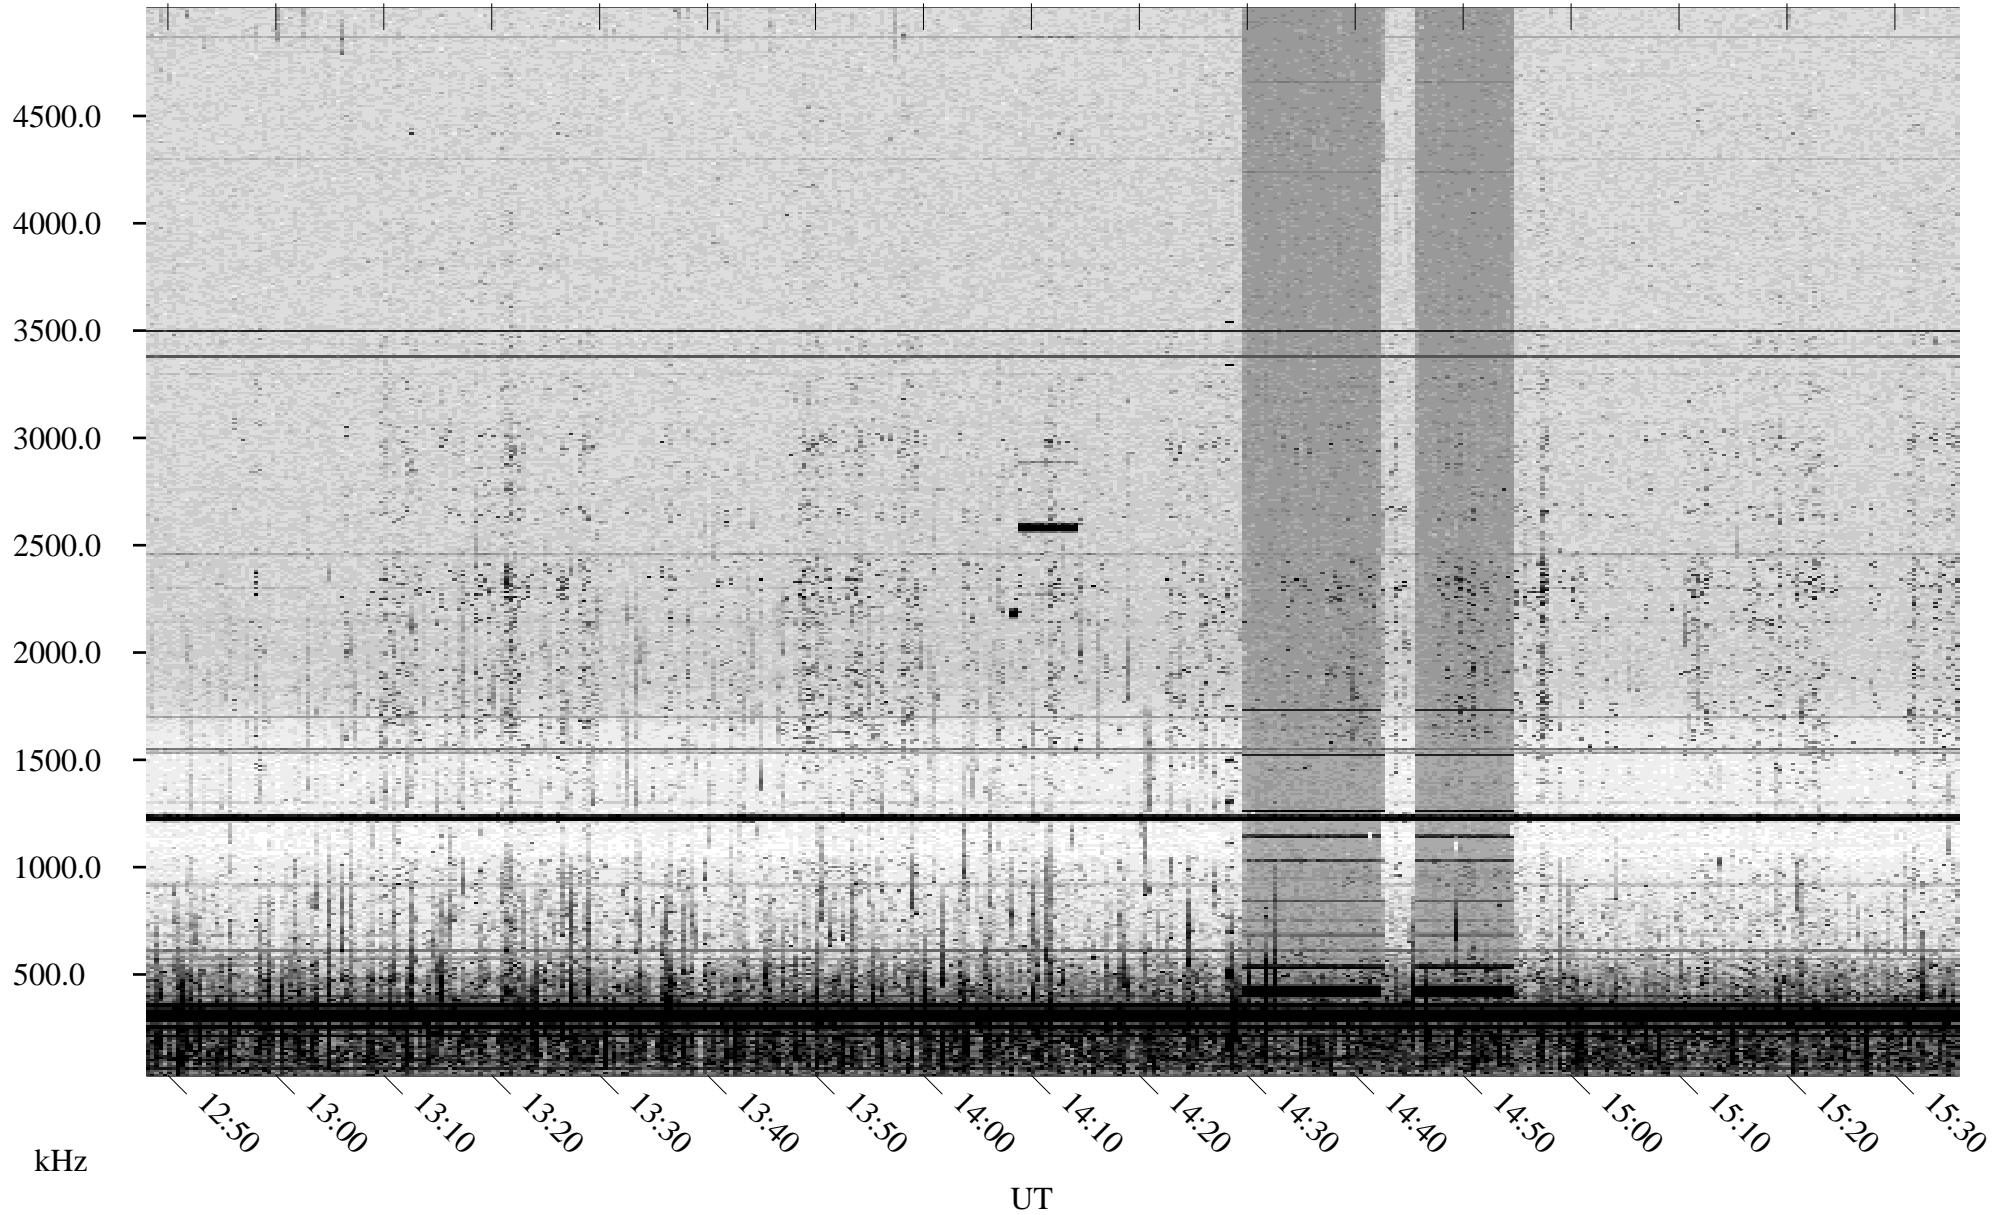

08/08/1998 Churchill, Manitoba

Linear Scale Black = 161 White = 15

ch98220l.r00m max_12

Page 1

08/08/1998 Churchill, Manitoba

Linear Scale Black = 161 White = 15

ch98220l.r00m max_12

Page 2

08/09/1998 Churchill, Manitoba

Linear Scale Black = 161 White = 15

ch98220l.r00m max_12

Page 3

08/09/1998 Churchill, Manitoba

Linear Scale Black = 161 White = 15

ch98220l.r00m max_12

Page 4

08/09/1998 Churchill, Manitoba

Linear Scale Black = 161 White = 15

ch98220l.r00m max_12

Page 5

08/09/1998 Churchill, Manitoba

Linear Scale Black = 161 White = 15

ch98220l.r00m max_12

Page 6

08/09/1998 Churchill, Manitoba

Linear Scale Black = 161 White = 15

ch98220l.r00m max_12

Page 7

08/09/1998 Churchill, Manitoba

Linear Scale Black = 161 White = 15

ch98220l.r00m max_12

Page 8