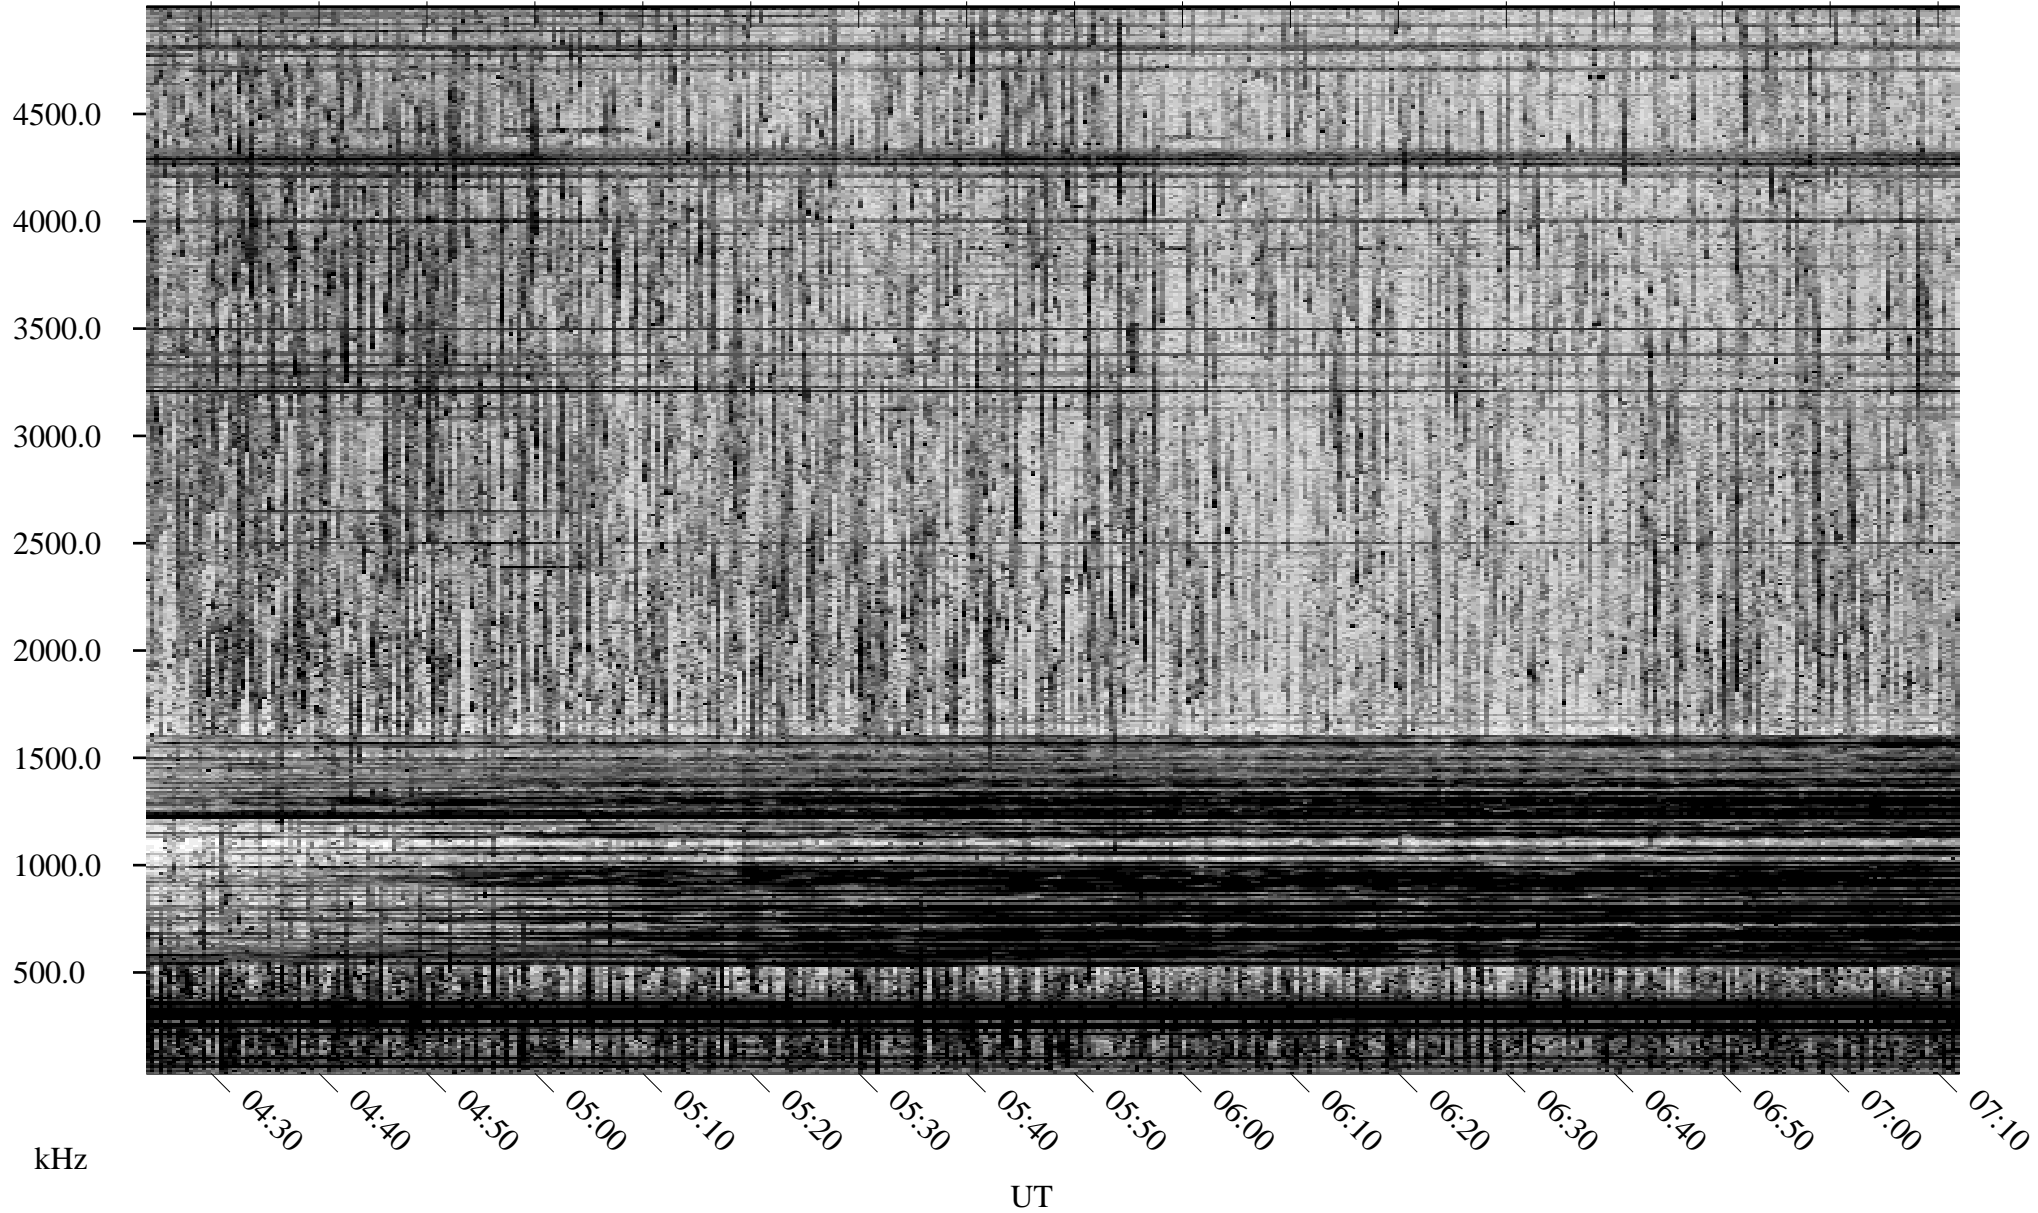

08/08/1998 Churchill, Manitoba

Linear Scale Black = 161 White = 15

ch98220l.r00m max_12

Page 1

08/08/1998 Churchill, Manitoba

Linear Scale Black = 161 White = 15

ch98220l.r00m max_12

Page 2

08/09/1998 Churchill, Manitoba

Linear Scale Black = 161 White = 15

ch98220l.r00m max_12

Page 3

08/09/1998 Churchill, Manitoba

Linear Scale Black = 161 White = 15

ch98220l.r00m max_12

Page 4

08/09/1998 Churchill, Manitoba

Linear Scale Black = 161 White = 15

ch98220l.r00m max_12

Page 5

08/09/1998 Churchill, Manitoba

Linear Scale Black = 161 White = 15

ch98220l.r00m max_12

Page 6

08/09/1998 Churchill, Manitoba

Linear Scale Black = 161 White = 15

ch98220l.r00m max_12

Page 7

08/09/1998 Churchill, Manitoba

Linear Scale Black = 161 White = 15

ch98220l.r00m max_12

Page 8