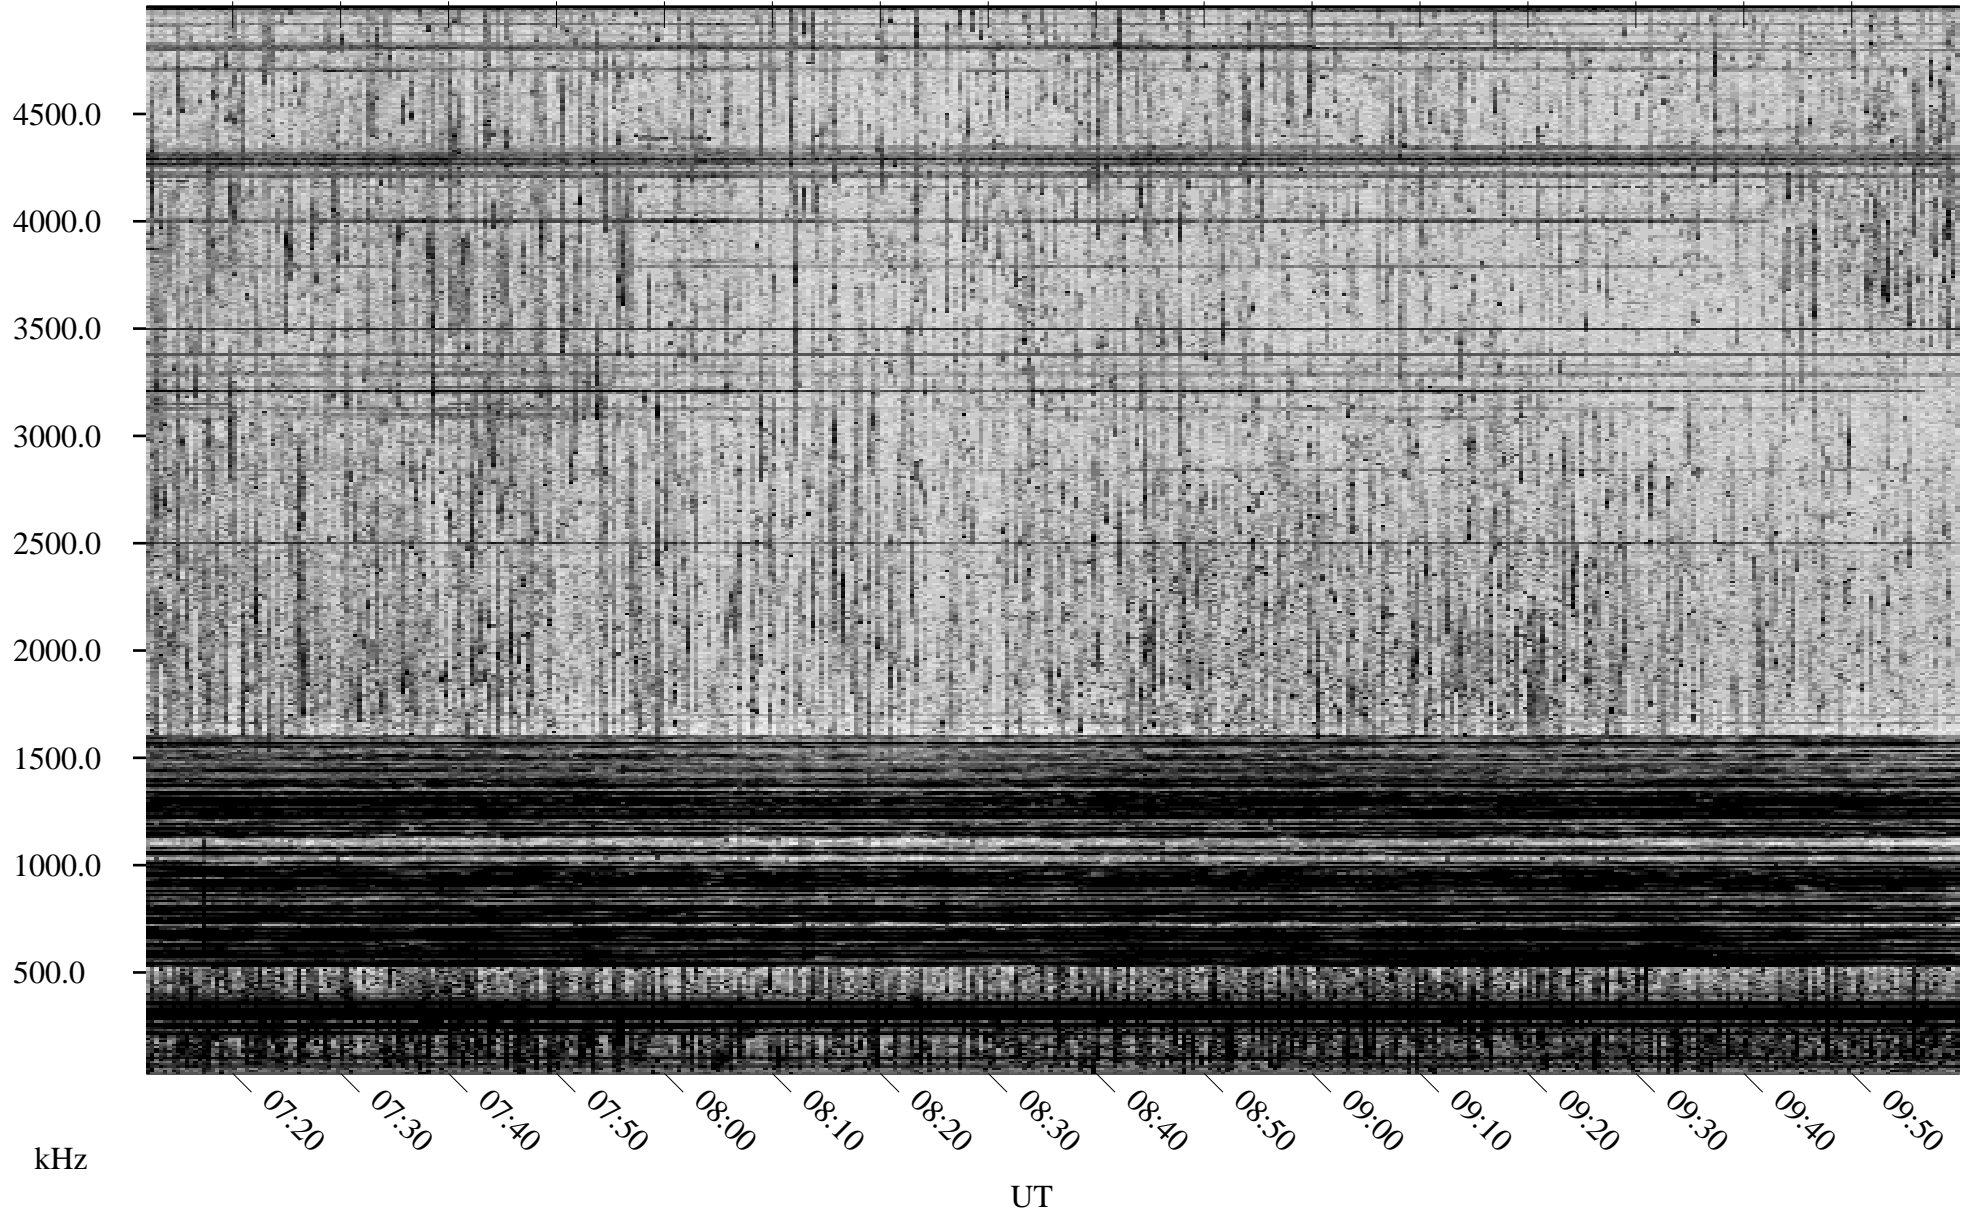

08/08/1998 Churchill, Manitoba

Linear Scale Black = 161 White = 15

ch98220l.r00m max_12

Page 1

08/08/1998 Churchill, Manitoba

Linear Scale Black = 161 White = 15

ch98220l.r00m max_12

Page 2

08/09/1998 Churchill, Manitoba

Linear Scale Black = 161 White = 15

ch98220l.r00m max_12

Page 3

08/09/1998 Churchill, Manitoba

Linear Scale Black = 161 White = 15

ch98220l.r00m max_12

Page 4

08/09/1998 Churchill, Manitoba

Linear Scale Black = 161 White = 15

ch98220l.r00m max_12

Page 5

08/09/1998 Churchill, Manitoba

Linear Scale Black = 161 White = 15

ch98220l.r00m max_12

Page 6

08/09/1998 Churchill, Manitoba

Linear Scale Black = 161 White = 15

ch98220l.r00m max_12

Page 7

08/09/1998 Churchill, Manitoba

Linear Scale Black = 161 White = 15

ch98220l.r00m max_12

Page 8