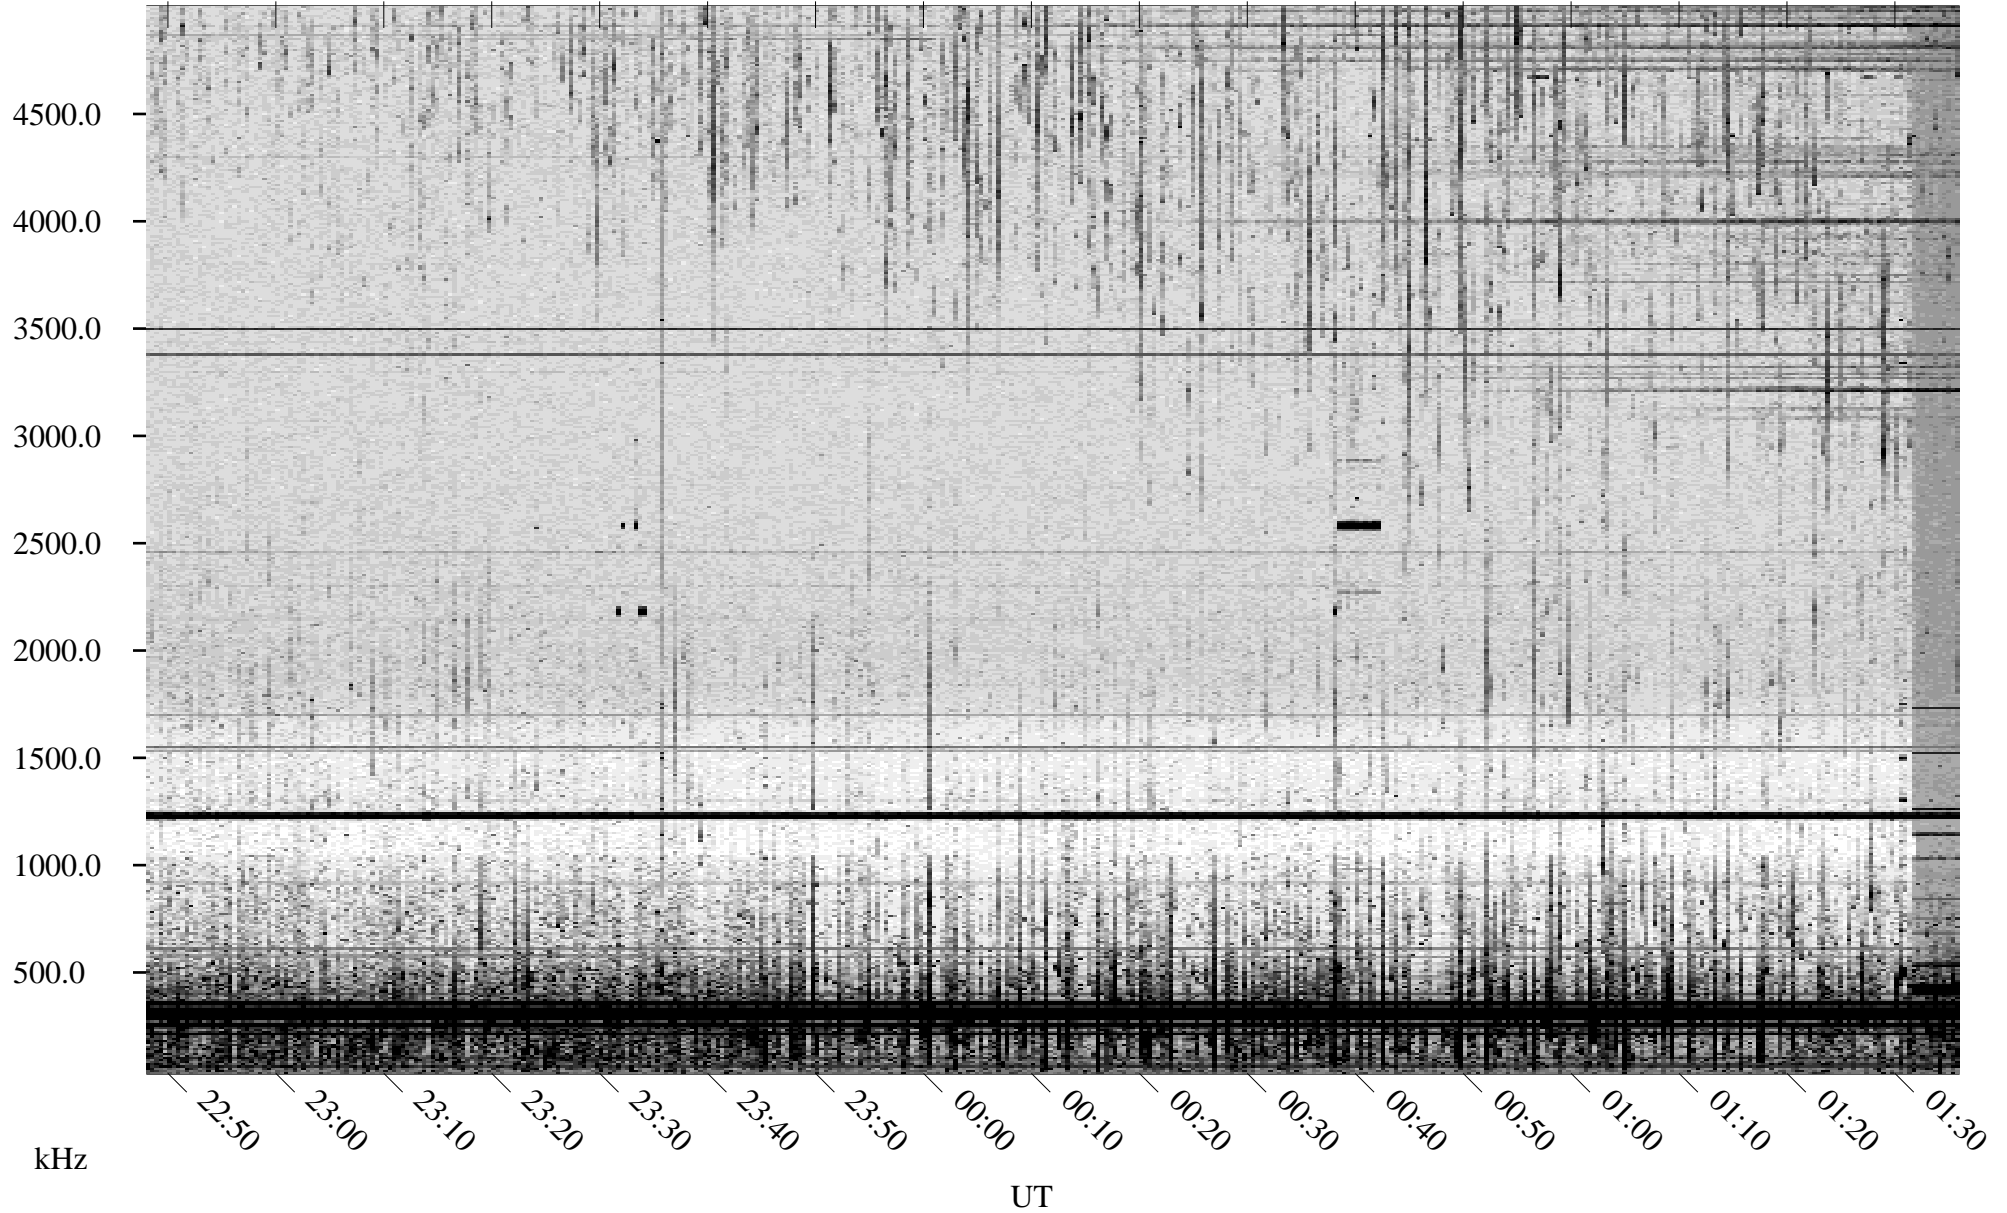

08/08/1998 Churchill, Manitoba

Linear Scale Black = 161 White = 15

ch98220l.r00m max_12

Page 1

08/08/1998 Churchill, Manitoba

Linear Scale Black = 161 White = 15

ch98220l.r00m max_12

Page 2

08/09/1998 Churchill, Manitoba

Linear Scale Black = 161 White = 15

ch98220l.r00m max_12

Page 3

08/09/1998 Churchill, Manitoba

Linear Scale Black = 161 White = 15

ch98220l.r00m max_12

Page 4

08/09/1998 Churchill, Manitoba

Linear Scale Black = 161 White = 15

ch98220l.r00m max_12

Page 5

08/09/1998 Churchill, Manitoba

Linear Scale Black = 161 White = 15

ch98220l.r00m max_12

Page 6

08/09/1998 Churchill, Manitoba

Linear Scale Black = 161 White = 15

ch98220l.r00m max_12

Page 7

08/09/1998 Churchill, Manitoba

Linear Scale Black = 161 White = 15

ch98220l.r00m max_12

Page 8