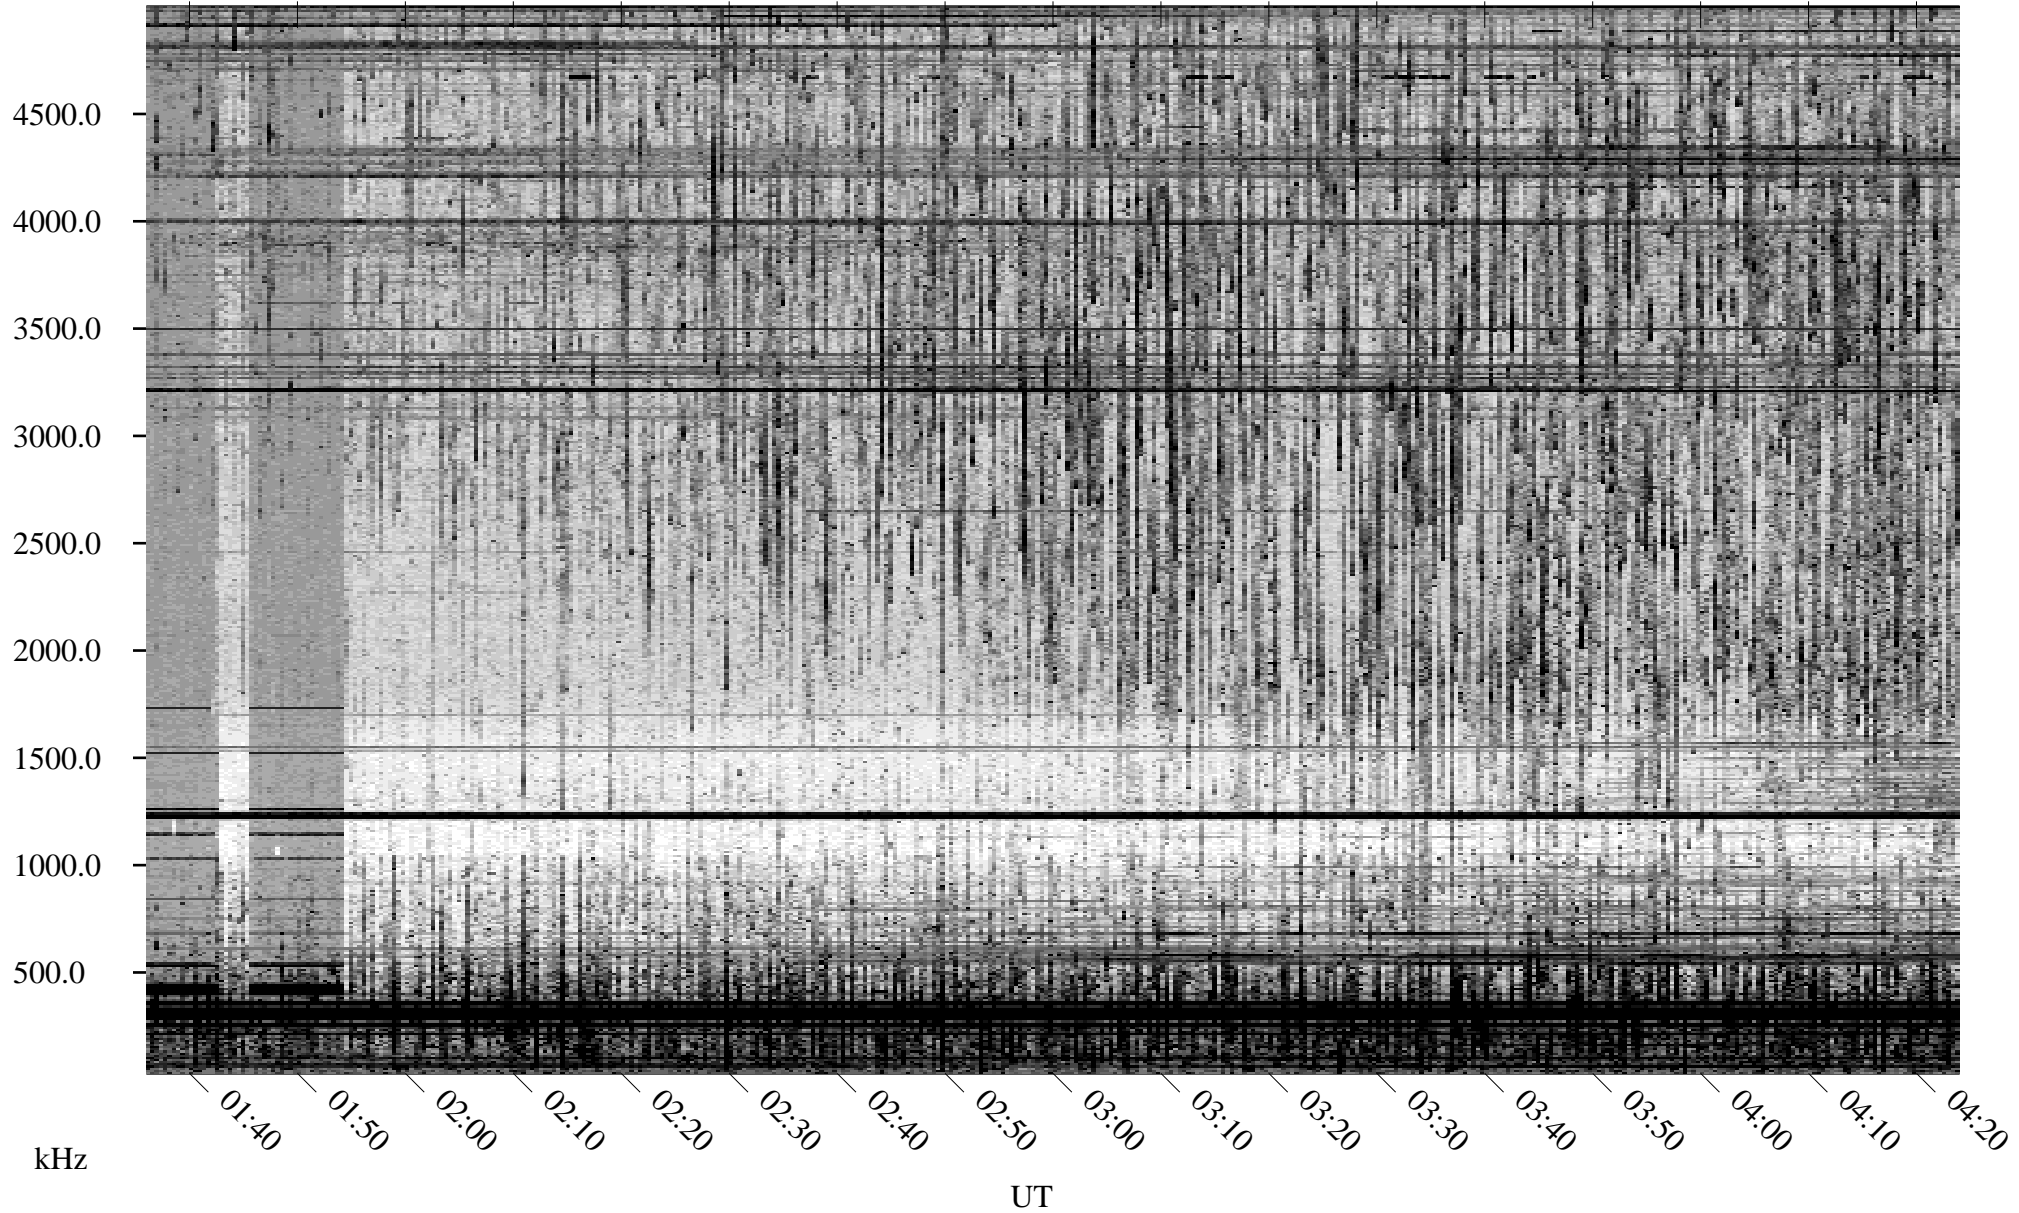

08/08/1998 Churchill, Manitoba

Linear Scale Black = 161 White = 15

ch98220l.r00m max_12

Page 1

08/08/1998 Churchill, Manitoba

Linear Scale Black = 161 White = 15

ch98220l.r00m max_12

Page 2

08/09/1998 Churchill, Manitoba

Linear Scale Black = 161 White = 15

ch98220l.r00m max_12

Page 3

08/09/1998 Churchill, Manitoba

Linear Scale Black = 161 White = 15

ch98220l.r00m max_12

Page 4

08/09/1998 Churchill, Manitoba

Linear Scale Black = 161 White = 15

ch98220l.r00m max_12

Page 5

08/09/1998 Churchill, Manitoba

Linear Scale Black = 161 White = 15

ch98220l.r00m max_12

Page 6

08/09/1998 Churchill, Manitoba

Linear Scale Black = 161 White = 15

ch98220l.r00m max_12

Page 7

08/09/1998 Churchill, Manitoba

Linear Scale Black = 161 White = 15

ch98220l.r00m max_12

Page 8