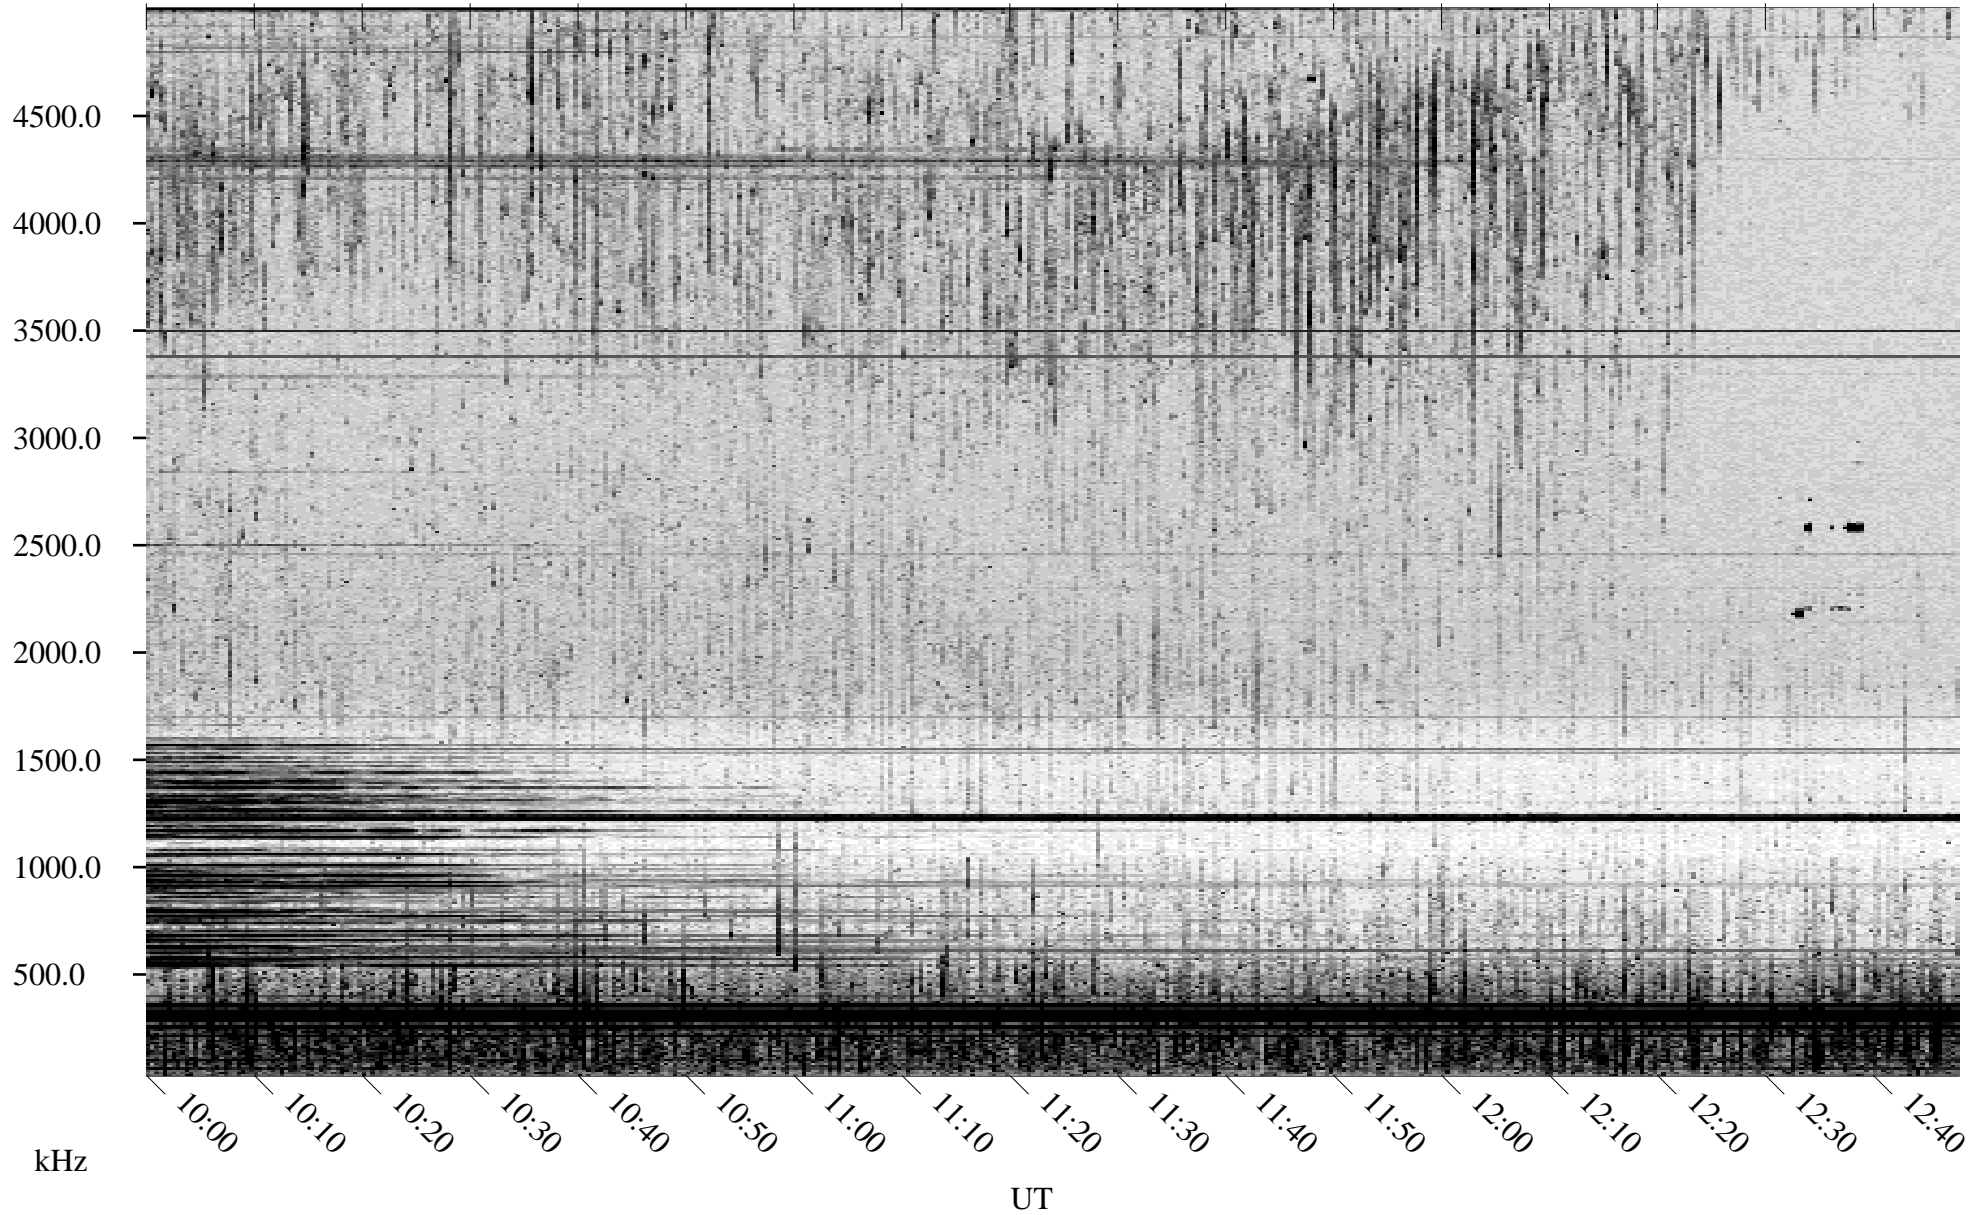

08/08/1998 Churchill, Manitoba

Linear Scale Black = 161 White = 15

ch98220l.r00m max_12

Page 1

08/08/1998 Churchill, Manitoba

Linear Scale Black = 161 White = 15

ch98220l.r00m max_12

Page 2

08/09/1998 Churchill, Manitoba

Linear Scale Black = 161 White = 15

ch98220l.r00m max_12

Page 3

08/09/1998 Churchill, Manitoba

Linear Scale Black = 161 White = 15

ch98220l.r00m max_12

Page 4

08/09/1998 Churchill, Manitoba

Linear Scale Black = 161 White = 15

ch98220l.r00m max_12

Page 5

08/09/1998 Churchill, Manitoba

Linear Scale Black = 161 White = 15

ch98220l.r00m max_12

Page 6

08/09/1998 Churchill, Manitoba

Linear Scale Black = 161 White = 15

ch98220l.r00m max_12

Page 7

08/09/1998 Churchill, Manitoba

Linear Scale Black = 161 White = 15

ch98220l.r00m max_12

Page 8