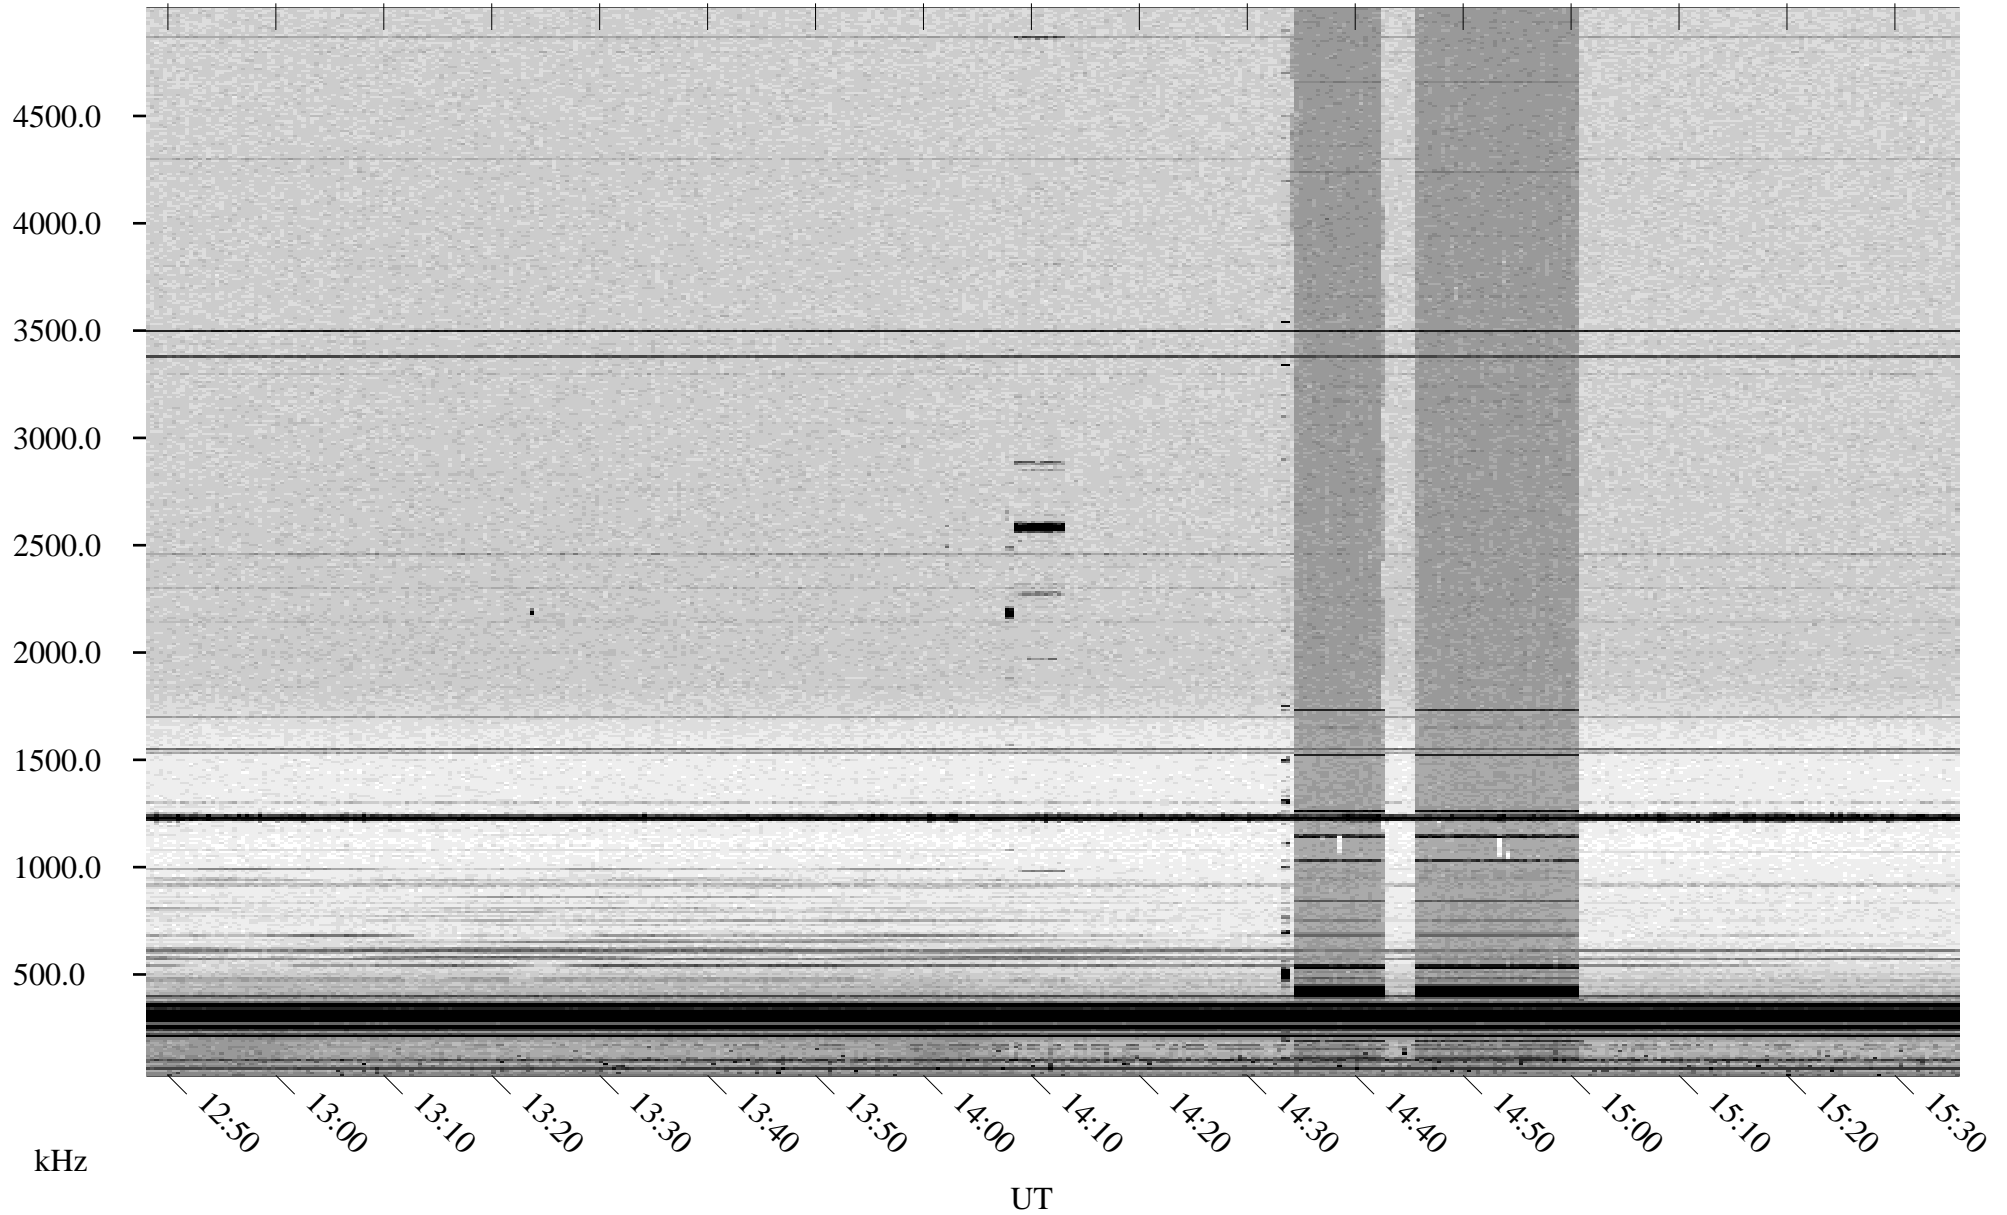

08/09/1998 Churchill, Manitoba

Linear Scale Black = 161 White = 15

ch982211.r00m max_12

Page 1

08/09/1998 Churchill, Manitoba

Linear Scale Black = 161 White = 15

ch982211.r00m max_12

Page 2

08/10/1998 Churchill, Manitoba

Linear Scale Black = 161 White = 15

ch982211.r00m max_12

Page 3

08/10/1998 Churchill, Manitoba

Linear Scale Black = 161 White = 15

ch982211.r00m max_12

Page 4

08/10/1998 Churchill, Manitoba

Linear Scale Black = 161 White = 15

ch98221l.r00m max_12

Page 5

08/10/1998 Churchill, Manitoba

Linear Scale Black = 161 White = 15

ch982211.r00m max_12

Page 6

08/10/1998 Churchill, Manitoba

Linear Scale Black = 161 White = 15

ch982211.r00m max_12

Page 7

08/10/1998 Churchill, Manitoba

Linear Scale Black = 161 White = 15

ch982211.r00m max_12

Page 8