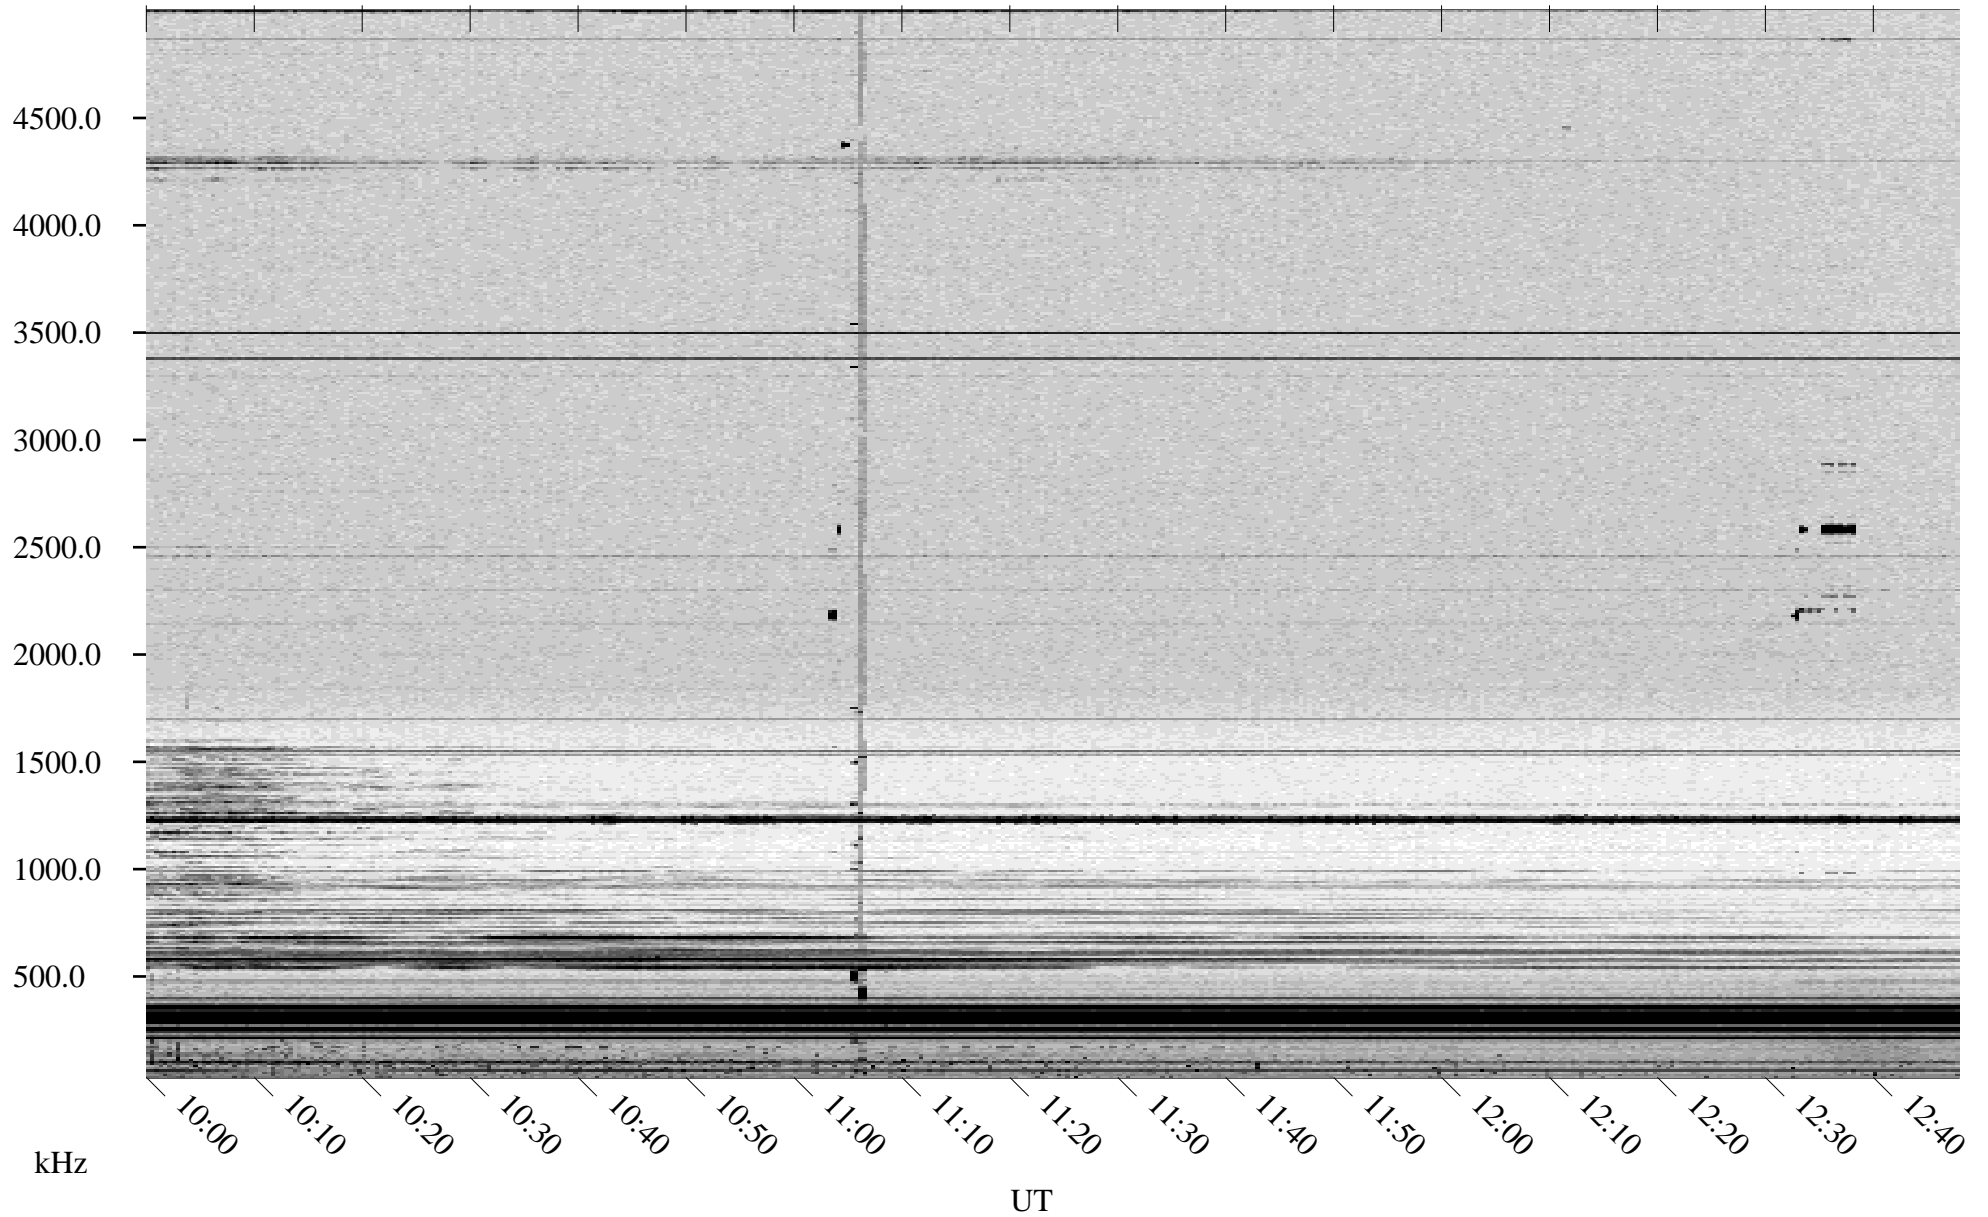

08/09/1998 Churchill, Manitoba

Linear Scale Black = 161 White = 15

ch982211.r00m max_12

Page 1

08/09/1998 Churchill, Manitoba

Linear Scale Black = 161 White = 15

ch982211.r00m max_12

Page 2

08/10/1998 Churchill, Manitoba

Linear Scale Black = 161 White = 15

ch982211.r00m max_12

Page 3

08/10/1998 Churchill, Manitoba

Linear Scale Black = 161 White = 15

ch982211.r00m max_12

Page 4

08/10/1998 Churchill, Manitoba

Linear Scale Black = 161 White = 15

ch98221l.r00m max_12

Page 5

08/10/1998 Churchill, Manitoba

Linear Scale Black = 161 White = 15

ch982211.r00m max_12

Page 6

08/10/1998 Churchill, Manitoba

Linear Scale Black = 161 White = 15

ch982211.r00m max_12

Page 7

08/10/1998 Churchill, Manitoba

Linear Scale Black = 161 White = 15

ch982211.r00m max_12

Page 8