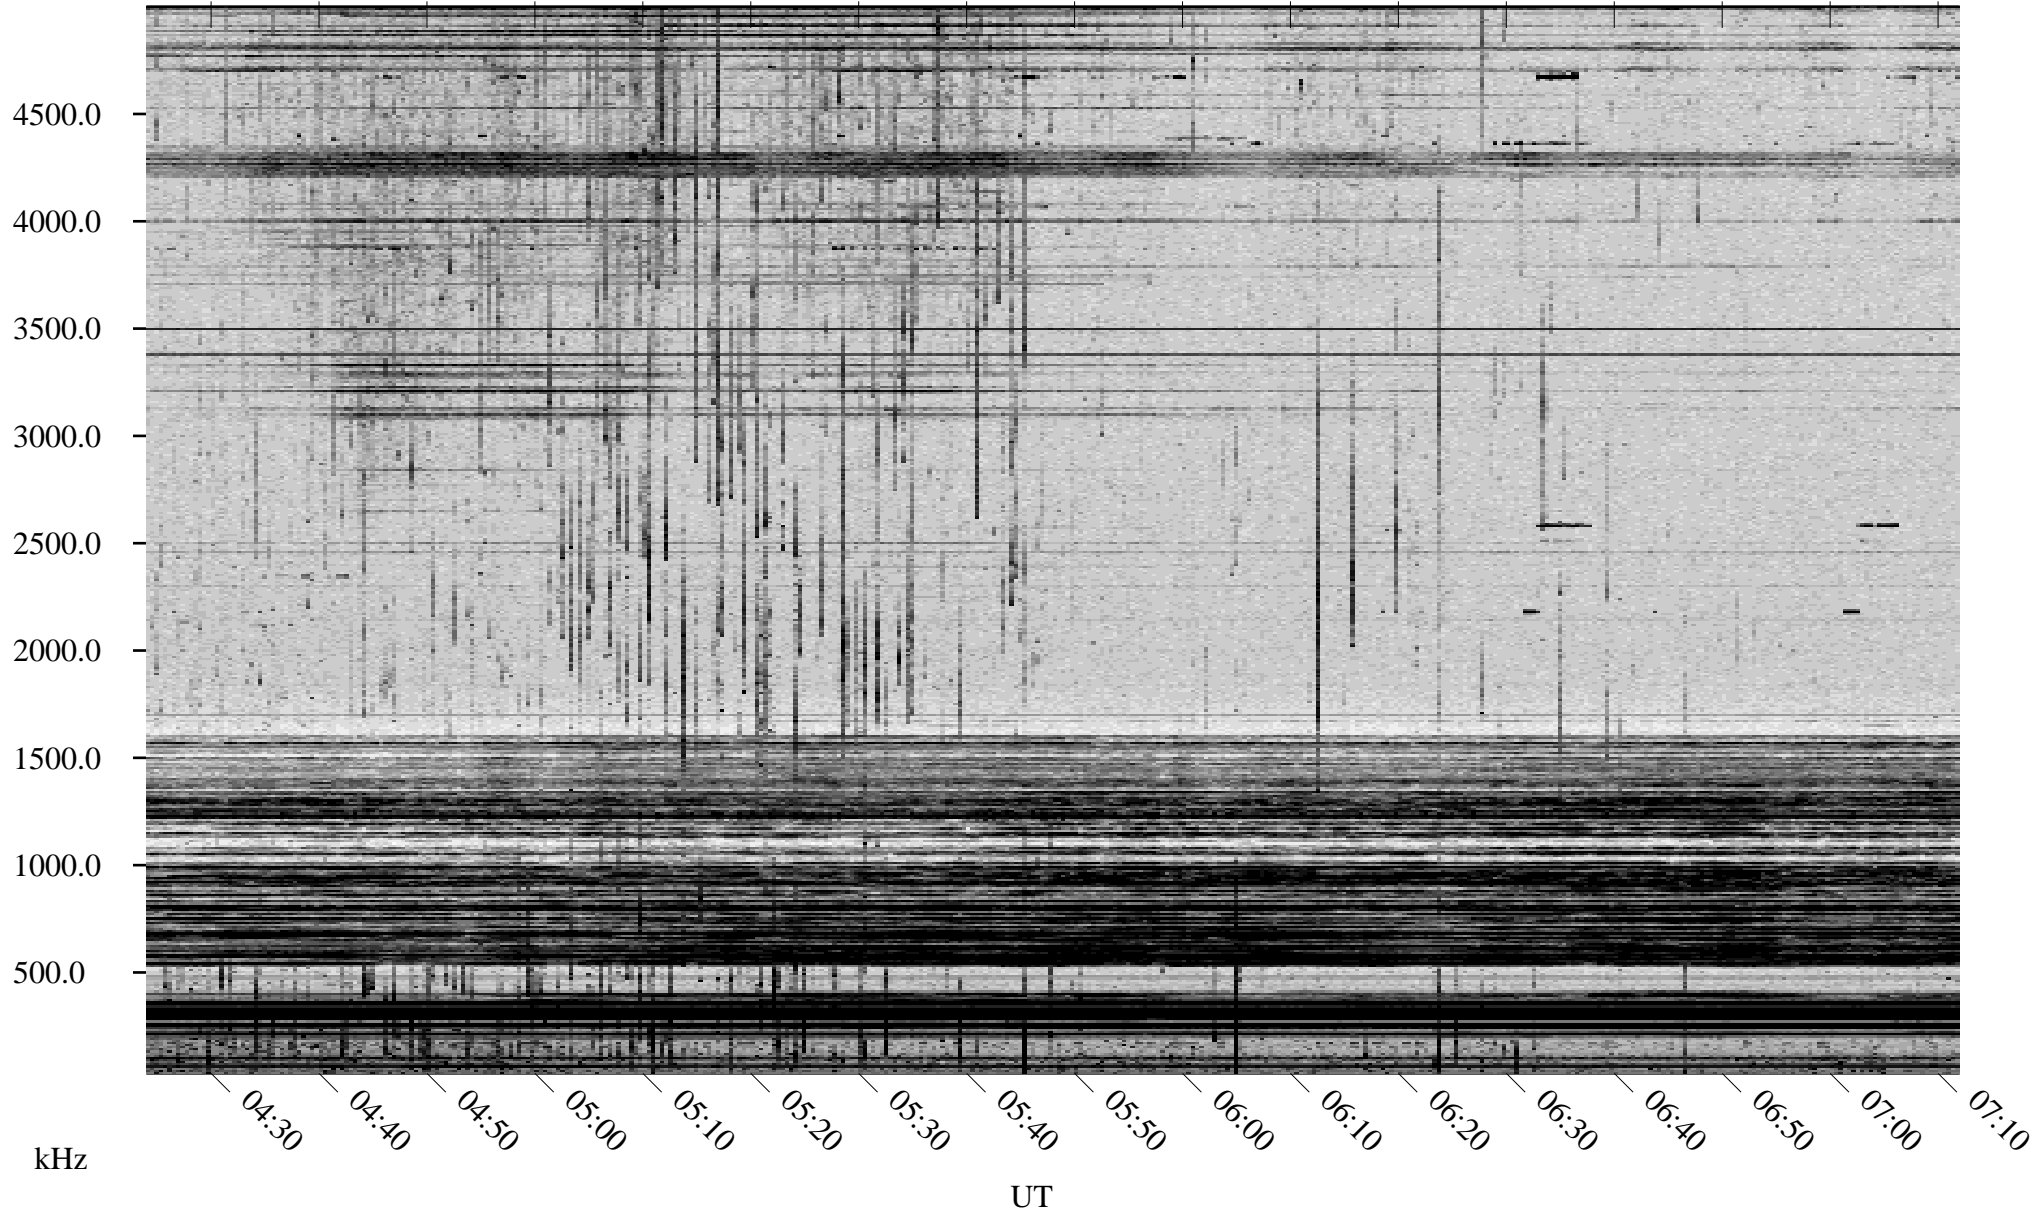

08/09/1998 Churchill, Manitoba

Linear Scale Black = 161 White = 15

ch982211.r00m max_12

Page 1

08/09/1998 Churchill, Manitoba

Linear Scale Black = 161 White = 15

ch982211.r00m max_12

Page 2

08/10/1998 Churchill, Manitoba

Linear Scale Black = 161 White = 15

ch982211.r00m max_12

Page 3

08/10/1998 Churchill, Manitoba

Linear Scale Black = 161 White = 15

ch982211.r00m max_12

Page 4

08/10/1998 Churchill, Manitoba

Linear Scale Black = 161 White = 15

ch98221l.r00m max_12

Page 5

08/10/1998 Churchill, Manitoba

Linear Scale Black = 161 White = 15

ch982211.r00m max_12

Page 6

08/10/1998 Churchill, Manitoba

Linear Scale Black = 161 White = 15

ch982211.r00m max_12

Page 7

08/10/1998 Churchill, Manitoba

Linear Scale Black = 161 White = 15

ch982211.r00m max_12

Page 8