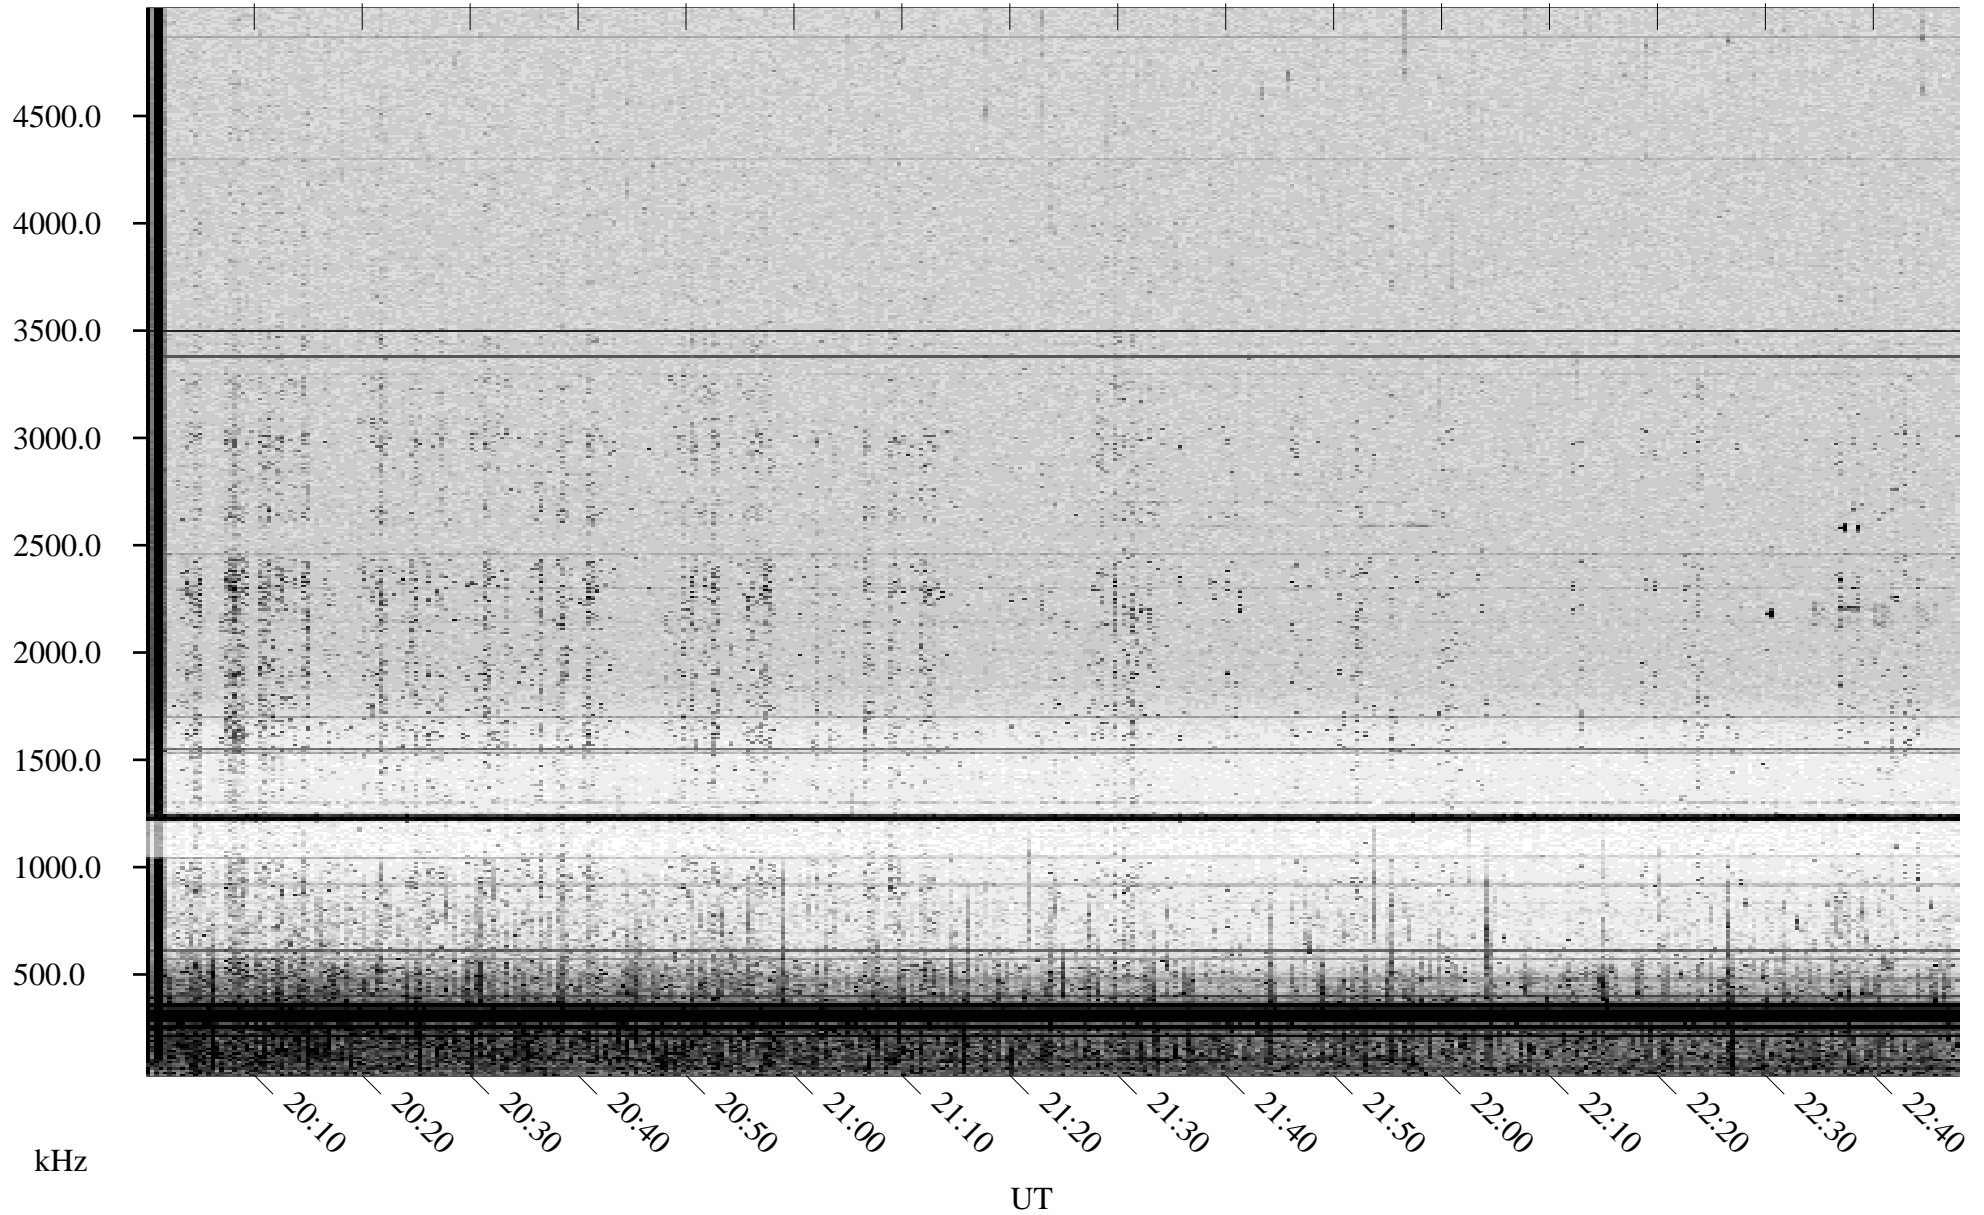

08/09/1998 Churchill, Manitoba

Linear Scale Black = 161 White = 15

ch982211.r00m max_12

Page 1

08/09/1998 Churchill, Manitoba

Linear Scale Black = 161 White = 15

ch982211.r00m max_12

Page 2

08/10/1998 Churchill, Manitoba

Linear Scale Black = 161 White = 15

ch982211.r00m max_12

Page 3

08/10/1998 Churchill, Manitoba

Linear Scale Black = 161 White = 15

ch982211.r00m max_12

Page 4

08/10/1998 Churchill, Manitoba

Linear Scale Black = 161 White = 15

ch98221l.r00m max_12

Page 5

08/10/1998 Churchill, Manitoba

Linear Scale Black = 161 White = 15

ch982211.r00m max_12

Page 6

08/10/1998 Churchill, Manitoba

Linear Scale Black = 161 White = 15

ch982211.r00m max_12

Page 7

08/10/1998 Churchill, Manitoba

Linear Scale Black = 161 White = 15

ch982211.r00m max_12

Page 8