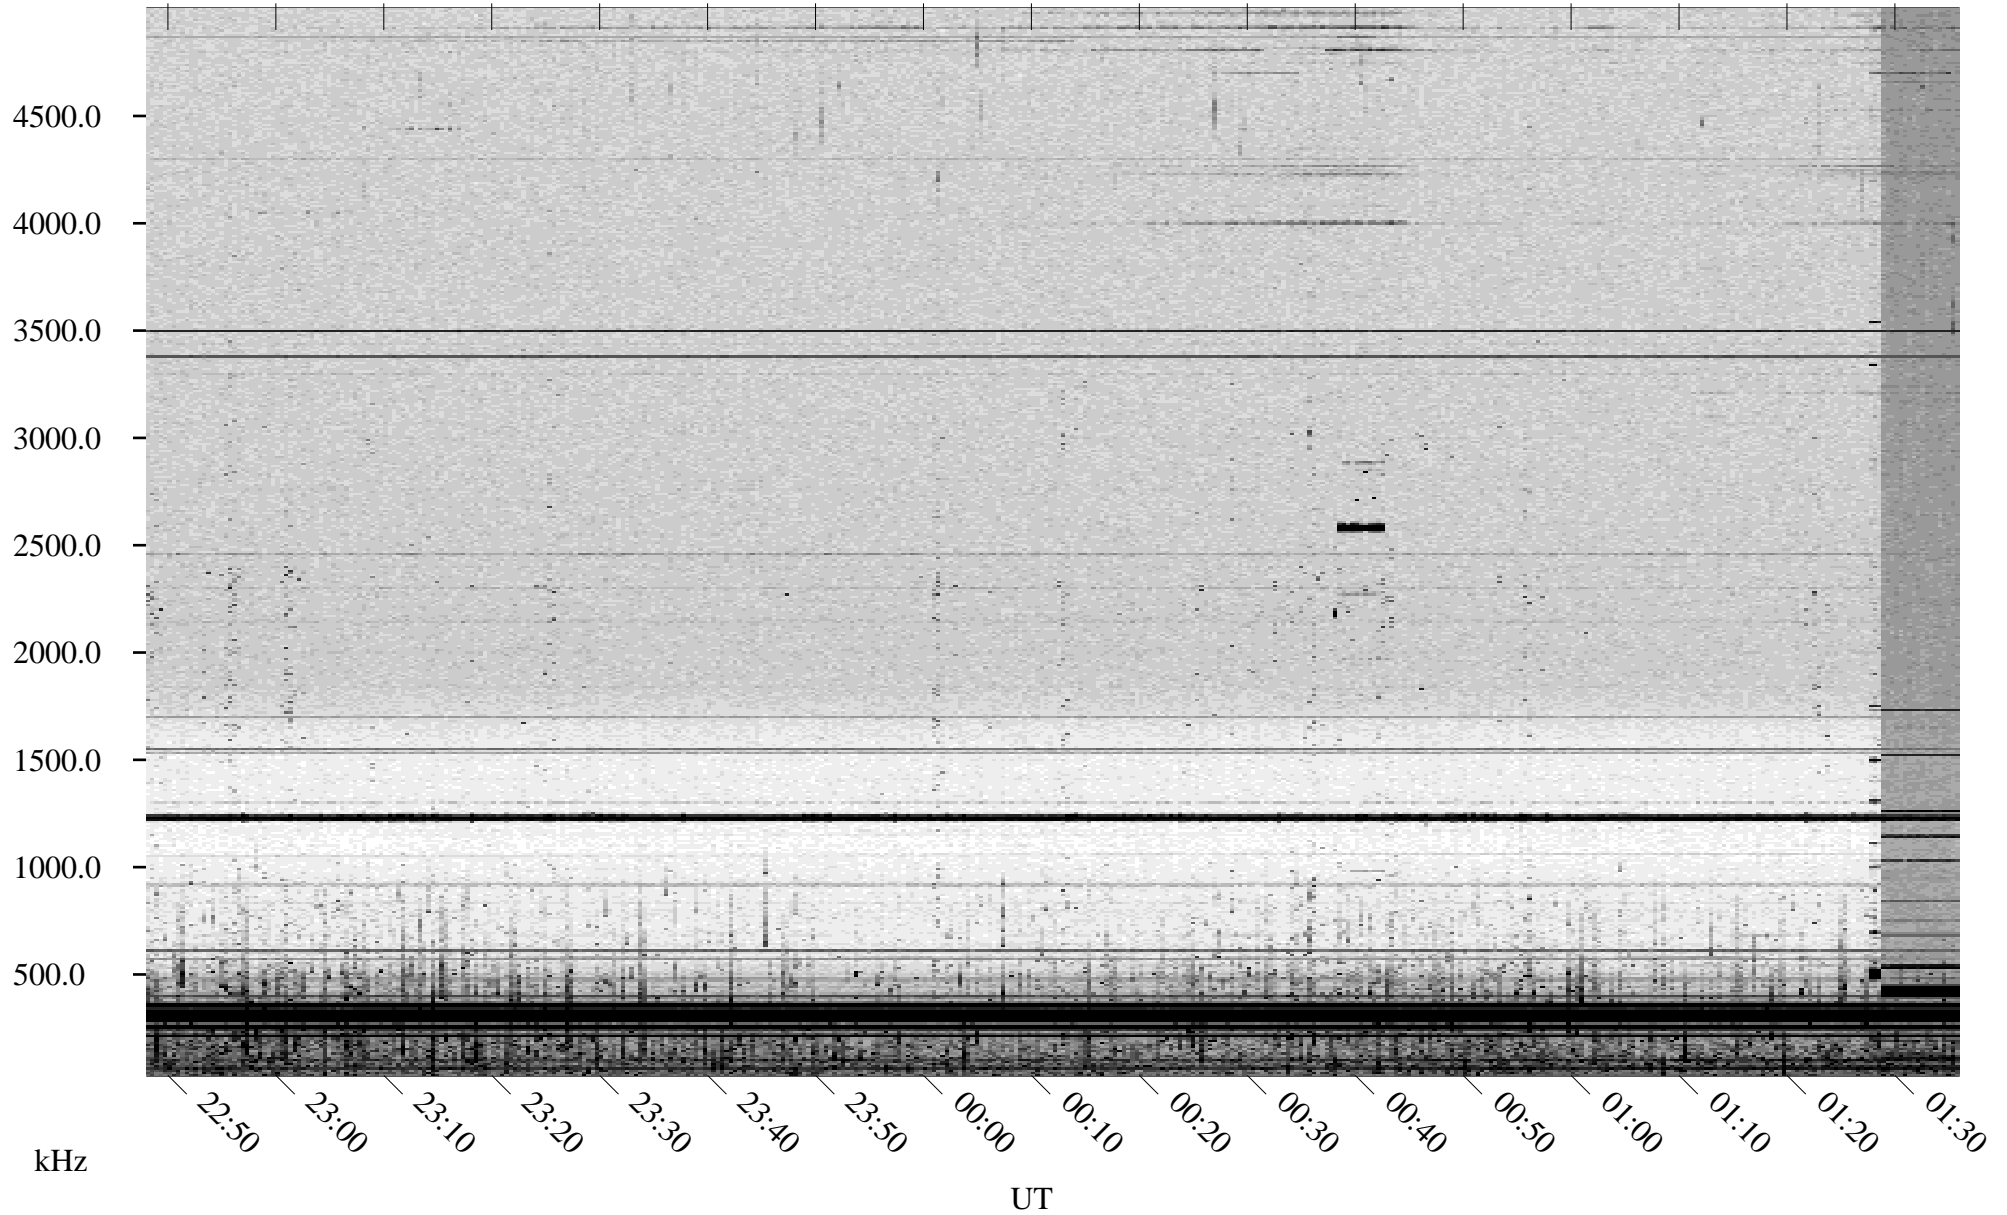

08/09/1998 Churchill, Manitoba

Linear Scale Black = 161 White = 15

ch982211.r00m max_12

Page 1

08/09/1998 Churchill, Manitoba

Linear Scale Black = 161 White = 15

ch982211.r00m max_12

Page 2

08/10/1998 Churchill, Manitoba

Linear Scale Black = 161 White = 15

ch982211.r00m max_12

Page 3

08/10/1998 Churchill, Manitoba

Linear Scale Black = 161 White = 15

ch982211.r00m max_12

Page 4

08/10/1998 Churchill, Manitoba

Linear Scale Black = 161 White = 15

ch98221l.r00m max_12

Page 5

08/10/1998 Churchill, Manitoba

Linear Scale Black = 161 White = 15

ch982211.r00m max_12

Page 6

08/10/1998 Churchill, Manitoba

Linear Scale Black = 161 White = 15

ch982211.r00m max_12

Page 7

08/10/1998 Churchill, Manitoba

Linear Scale Black = 161 White = 15

ch982211.r00m max_12

Page 8