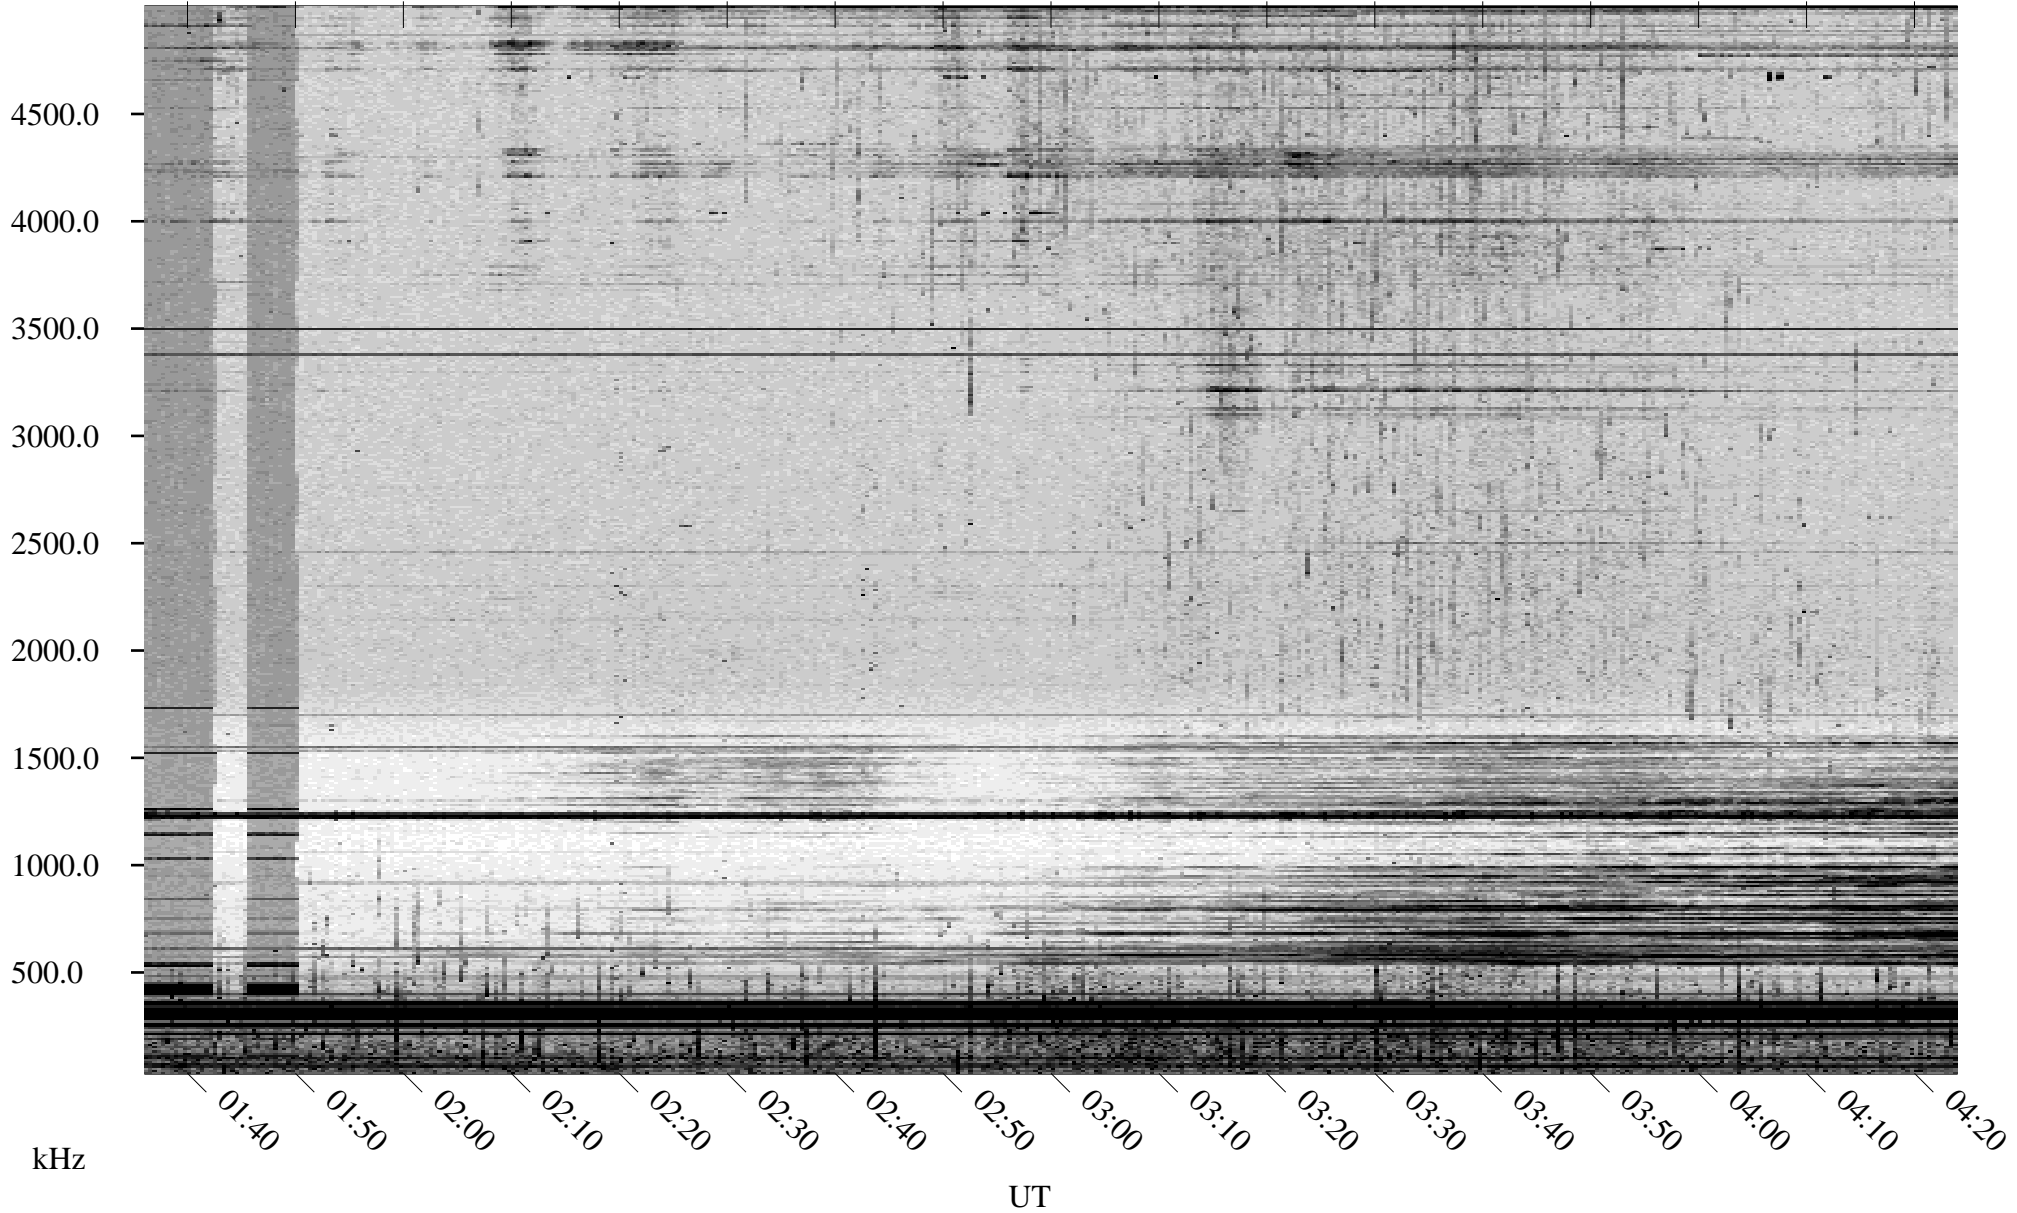

08/09/1998 Churchill, Manitoba

Linear Scale Black = 161 White = 15

ch982211.r00m max_12

Page 1

08/09/1998 Churchill, Manitoba

Linear Scale Black = 161 White = 15

ch982211.r00m max_12

Page 2

08/10/1998 Churchill, Manitoba

Linear Scale Black = 161 White = 15

ch982211.r00m max_12

Page 3

08/10/1998 Churchill, Manitoba

Linear Scale Black = 161 White = 15

ch982211.r00m max_12

Page 4

08/10/1998 Churchill, Manitoba

Linear Scale Black = 161 White = 15

ch98221l.r00m max_12

Page 5

08/10/1998 Churchill, Manitoba

Linear Scale Black = 161 White = 15

ch982211.r00m max_12

Page 6

08/10/1998 Churchill, Manitoba

Linear Scale Black = 161 White = 15

ch982211.r00m max_12

Page 7

08/10/1998 Churchill, Manitoba

Linear Scale Black = 161 White = 15

ch982211.r00m max_12

Page 8