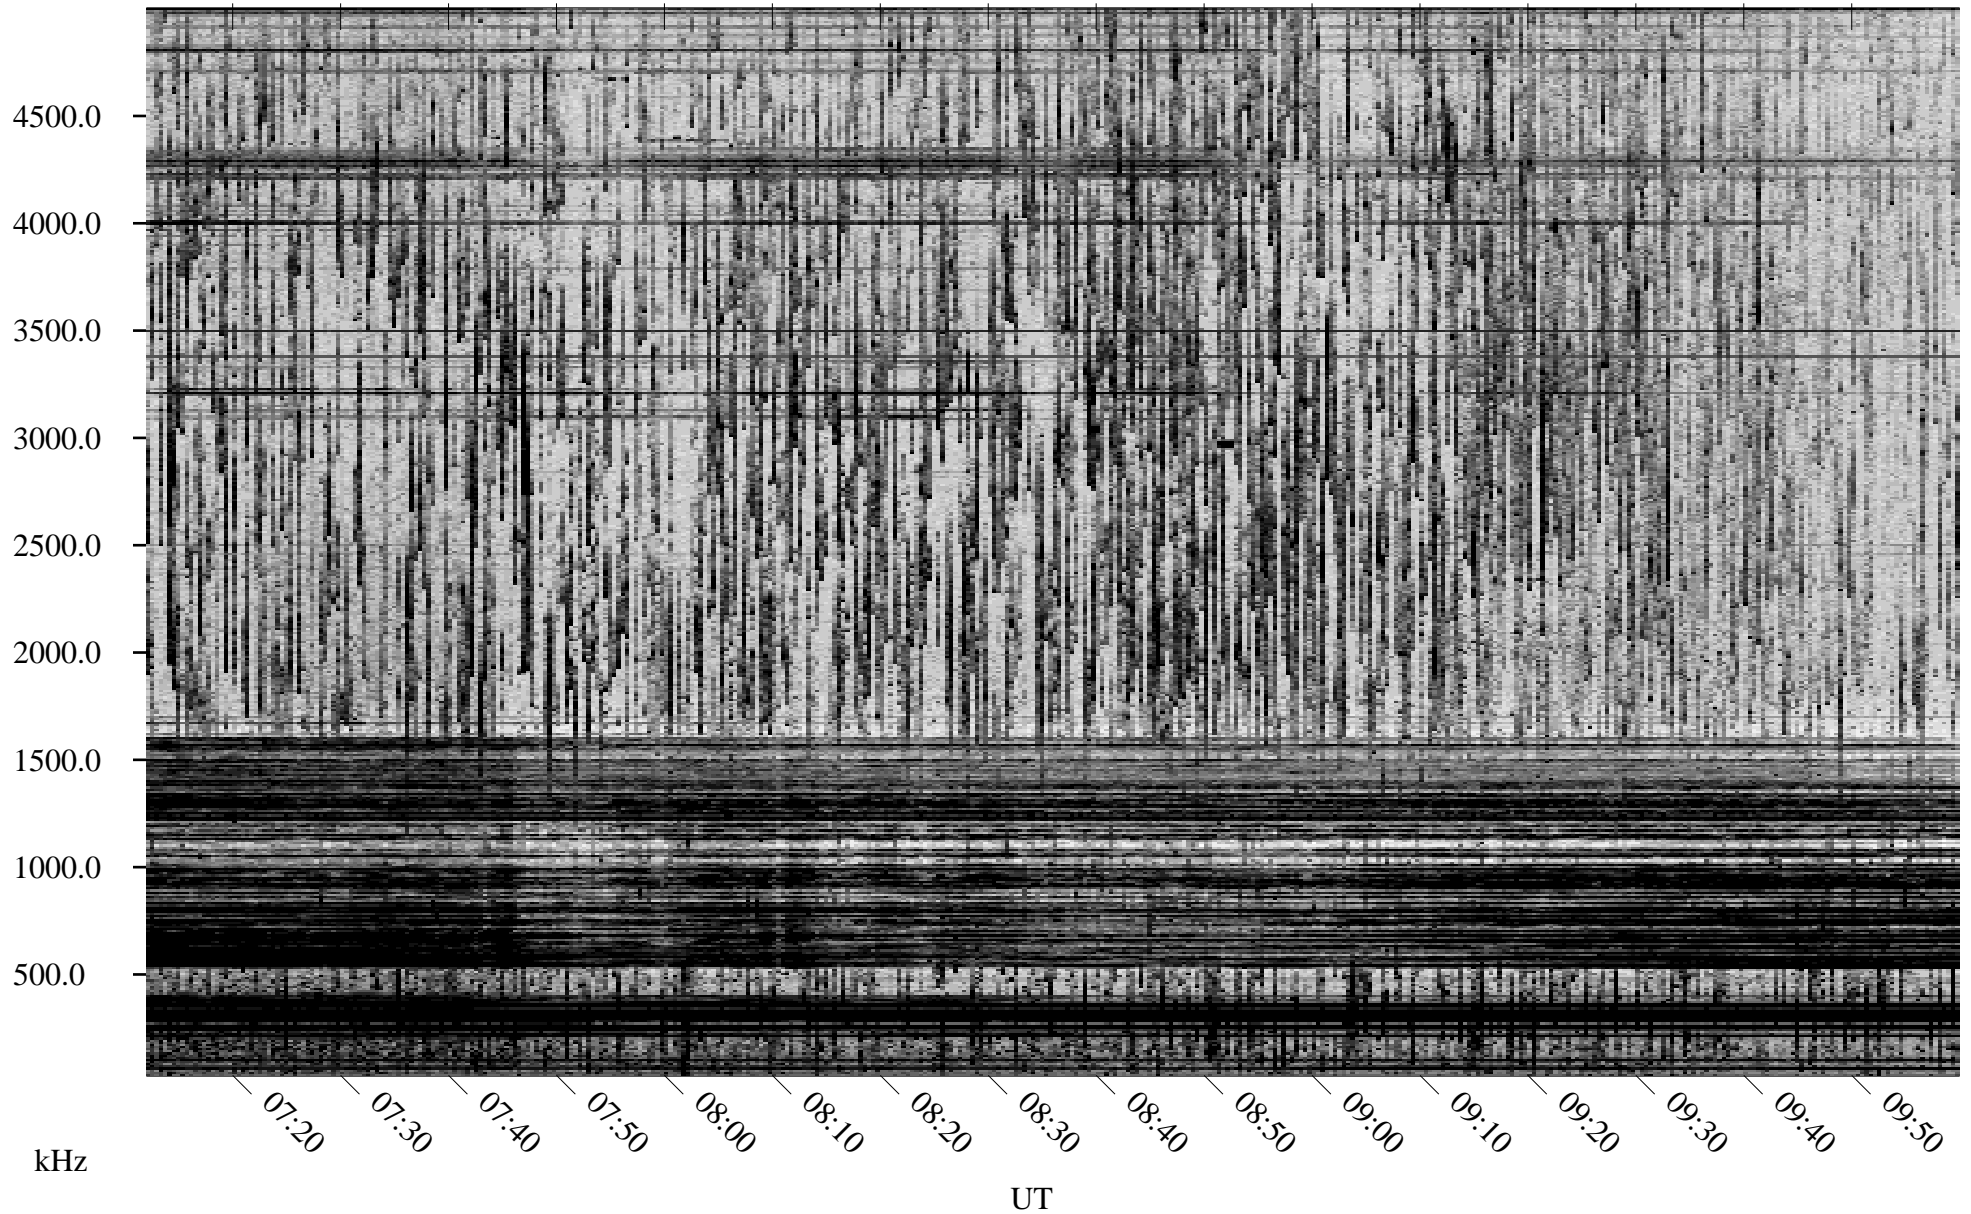

08/10/1998 Churchill, Manitoba

Linear Scale Black = 161 White = 15

ch98222l.r00m max_12

Page 1

08/10/1998 Churchill, Manitoba

Linear Scale Black = 161 White = 15

ch98222l.r00m max_12

Page 2

08/11/1998 Churchill, Manitoba

Linear Scale Black = 161 White = 15

ch98222l.r00m max_12

Page 3

08/11/1998 Churchill, Manitoba

Linear Scale Black = 161 White = 15

ch98222l.r00m max_12

Page 4

08/11/1998 Churchill, Manitoba

Linear Scale Black = 161 White = 15

ch98222l.r00m max_12

Page 5

08/11/1998 Churchill, Manitoba

Linear Scale Black = 161 White = 15

ch98222l.r00m max_12

Page 6

08/11/1998 Churchill, Manitoba

Linear Scale Black = 161 White = 15

ch98222l.r00m max_12

08/11/1998 Churchill, Manitoba

Linear Scale Black = 161 White = 15

ch98222l.r00m max_12