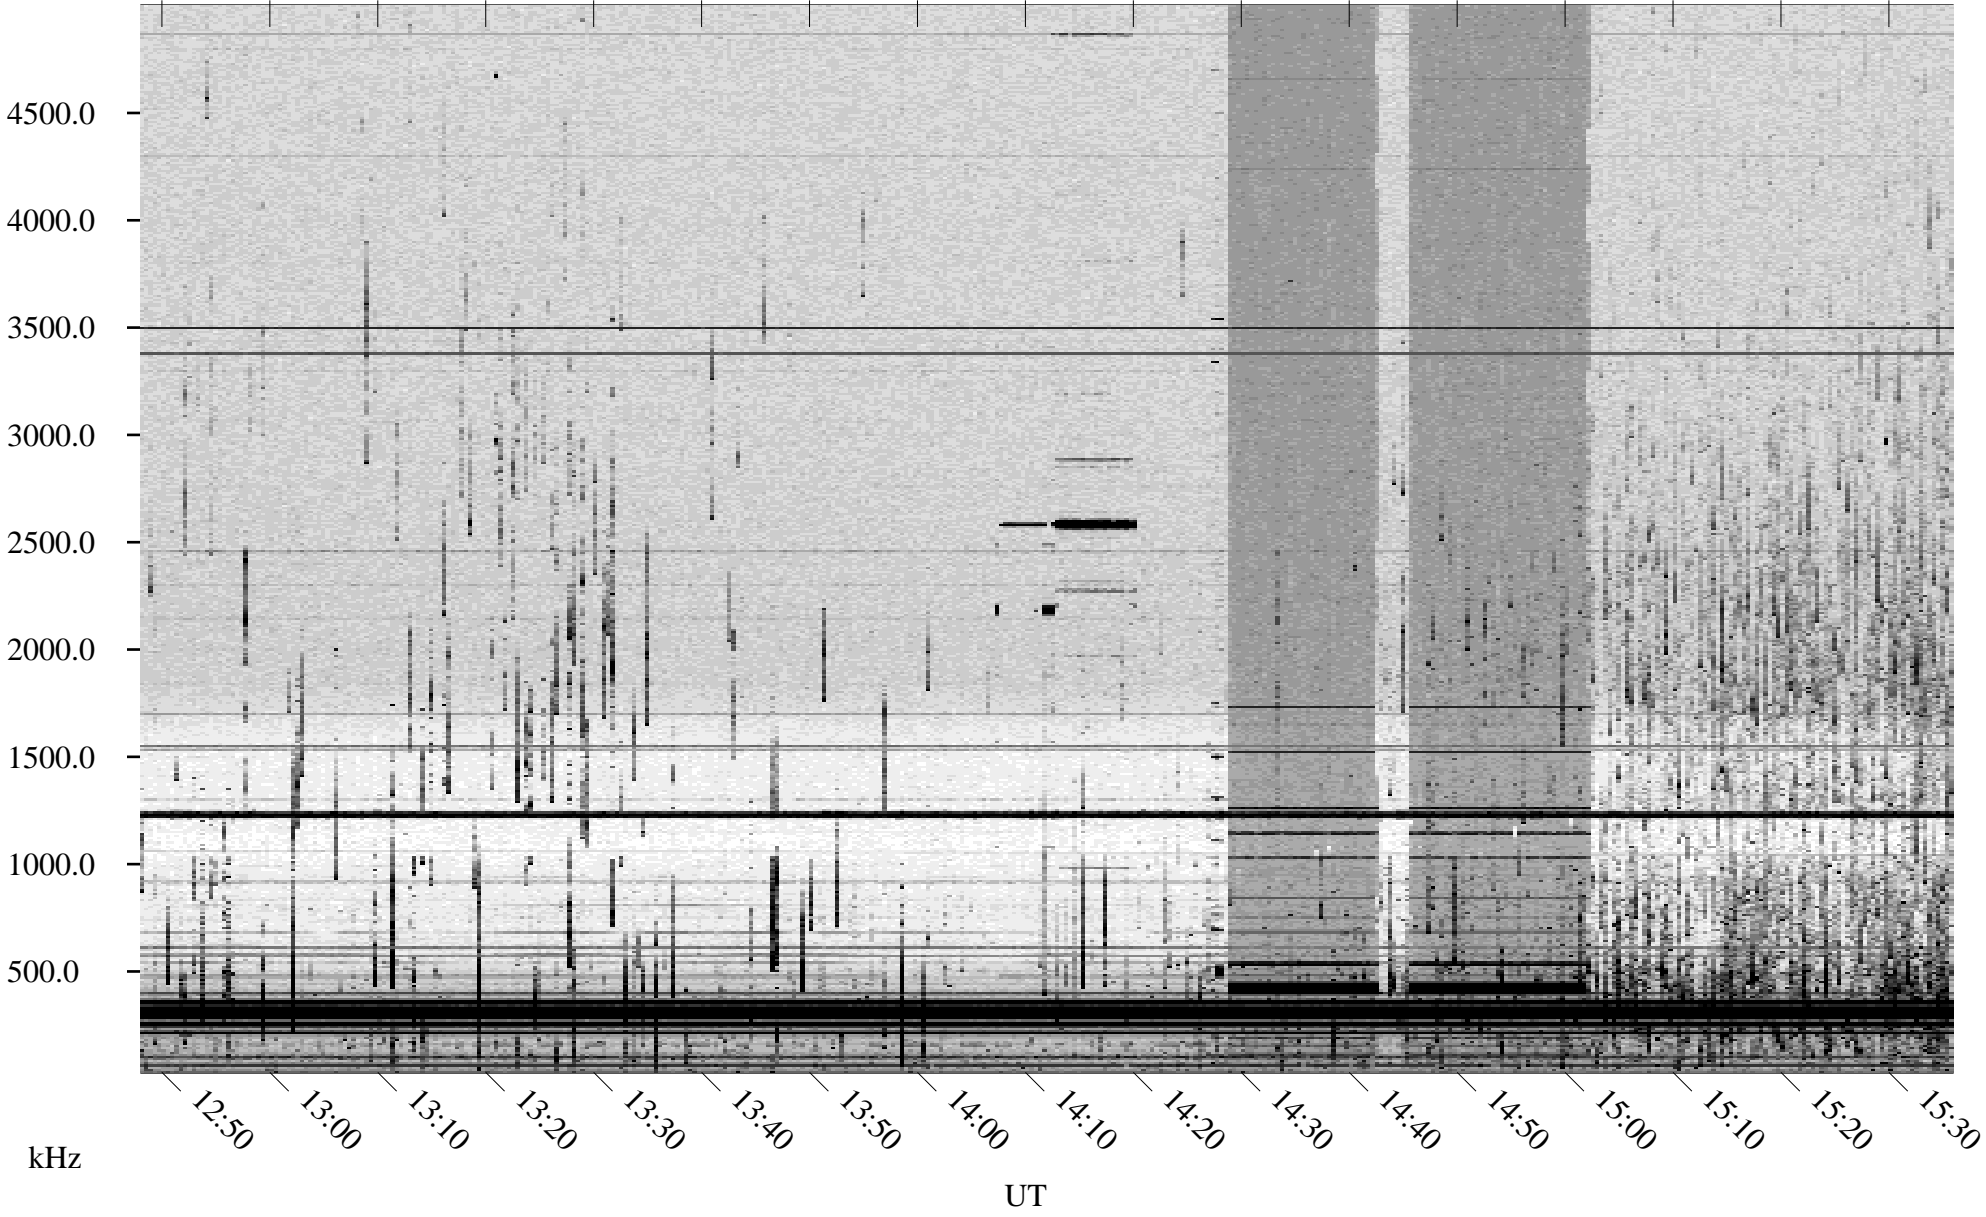

08/10/1998 Churchill, Manitoba

Linear Scale Black = 161 White = 15

ch98222l.r00m max_12

Page 1

08/10/1998 Churchill, Manitoba

Linear Scale Black = 161 White = 15

ch98222l.r00m max_12

Page 2

08/11/1998 Churchill, Manitoba

Linear Scale Black = 161 White = 15

ch98222l.r00m max_12

Page 3

08/11/1998 Churchill, Manitoba

Linear Scale Black = 161 White = 15

ch98222l.r00m max_12

Page 4

08/11/1998 Churchill, Manitoba

Linear Scale Black = 161 White = 15

ch98222l.r00m max_12

Page 5

08/11/1998 Churchill, Manitoba

Linear Scale Black = 161 White = 15

ch98222l.r00m max_12

Page 6

08/11/1998 Churchill, Manitoba

Linear Scale Black = 161 White = 15

ch98222l.r00m max_12

08/11/1998 Churchill, Manitoba

Linear Scale Black = 161 White = 15

ch98222l.r00m max_12