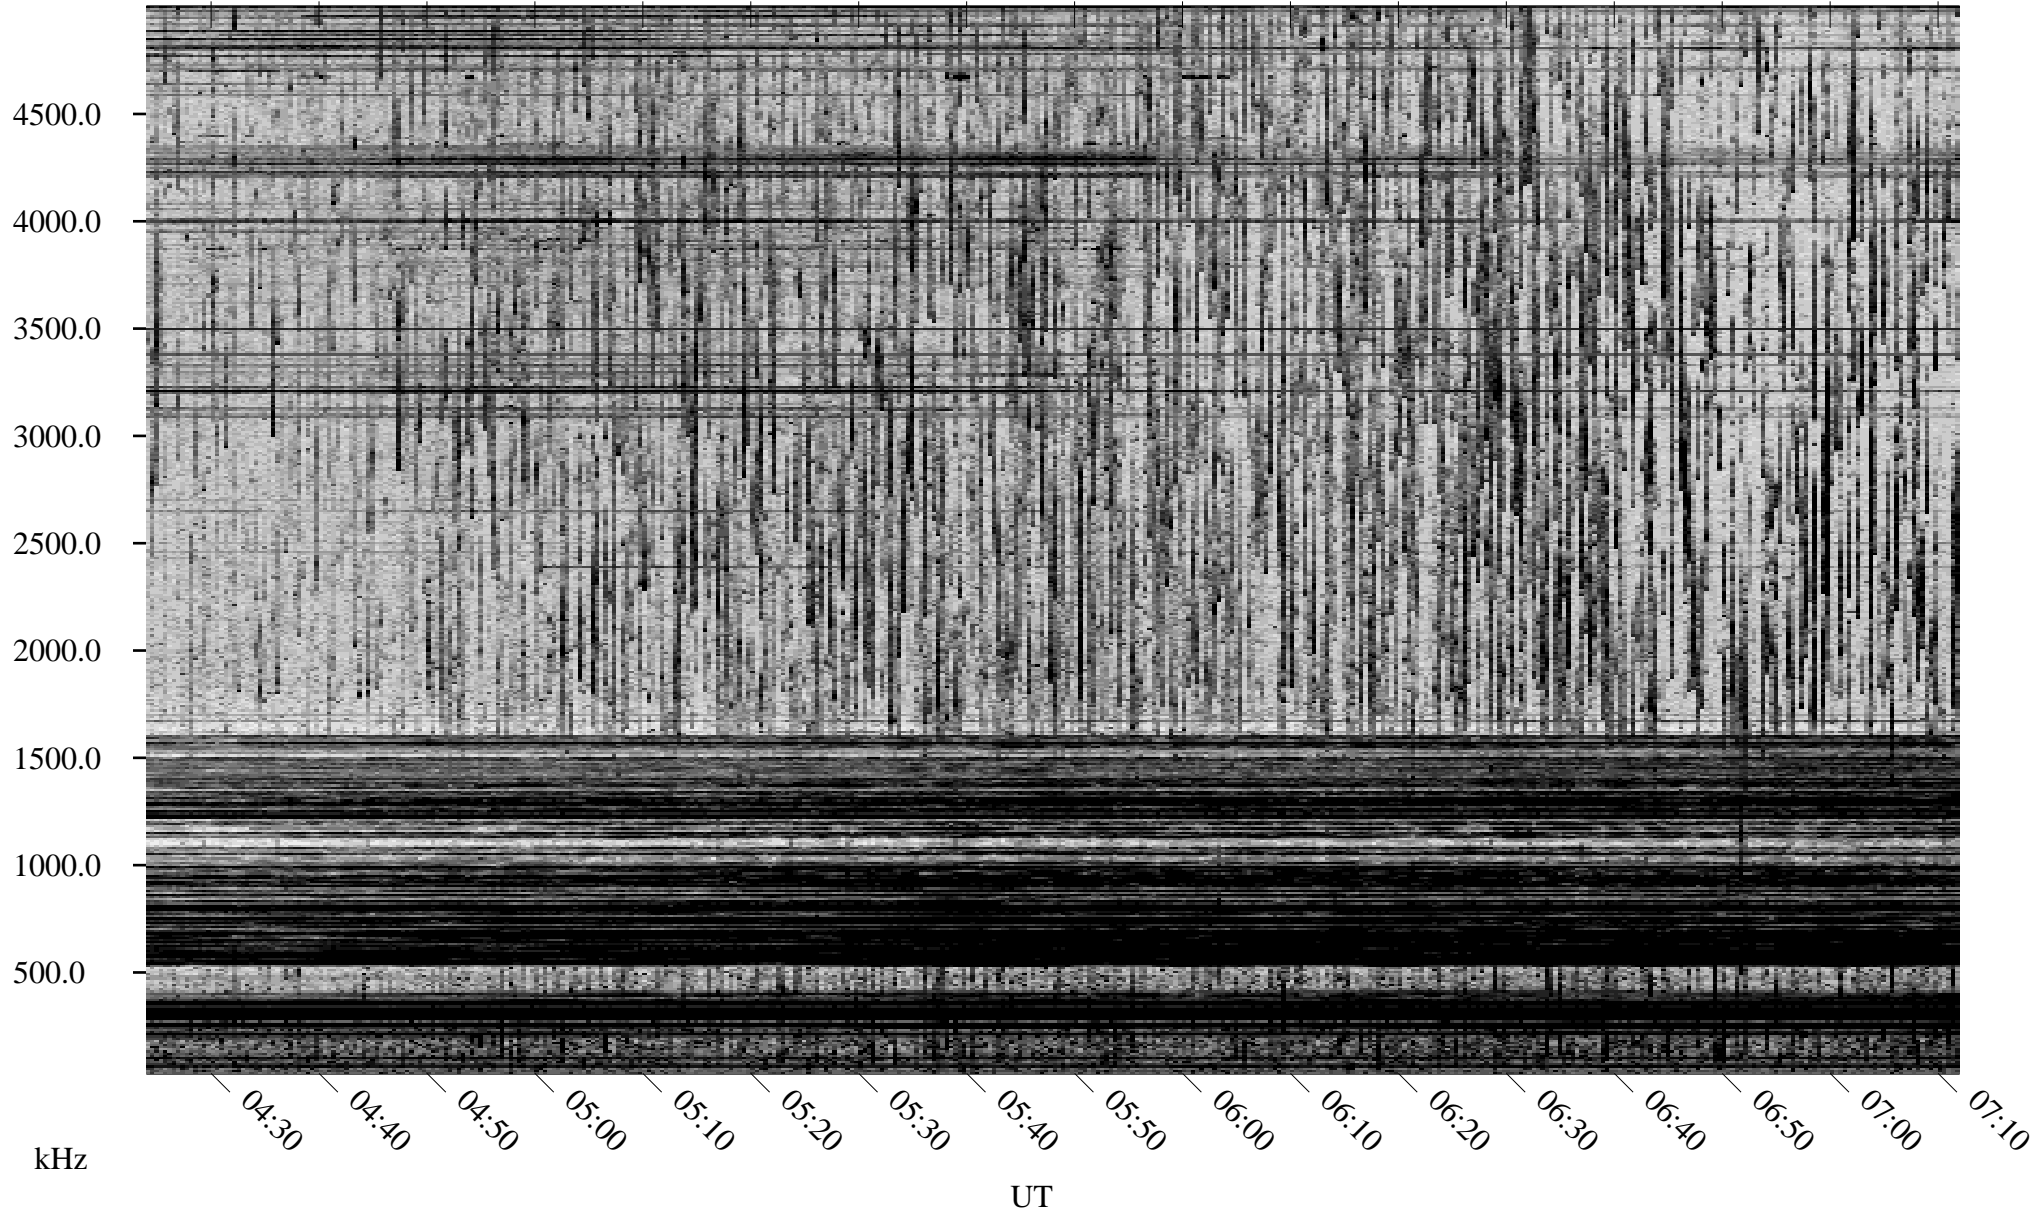

08/10/1998 Churchill, Manitoba

Linear Scale Black = 161 White = 15

ch98222l.r00m max_12

Page 1

08/10/1998 Churchill, Manitoba

Linear Scale Black = 161 White = 15

ch98222l.r00m max_12

Page 2

08/11/1998 Churchill, Manitoba

Linear Scale Black = 161 White = 15

ch98222l.r00m max_12

Page 3

08/11/1998 Churchill, Manitoba

Linear Scale Black = 161 White = 15

ch98222l.r00m max_12

Page 4

08/11/1998 Churchill, Manitoba

Linear Scale Black = 161 White = 15

ch98222l.r00m max_12

Page 5

08/11/1998 Churchill, Manitoba

Linear Scale Black = 161 White = 15

ch98222l.r00m max_12

Page 6

08/11/1998 Churchill, Manitoba

Linear Scale Black = 161 White = 15

ch98222l.r00m max_12

08/11/1998 Churchill, Manitoba

Linear Scale Black = 161 White = 15

ch98222l.r00m max_12