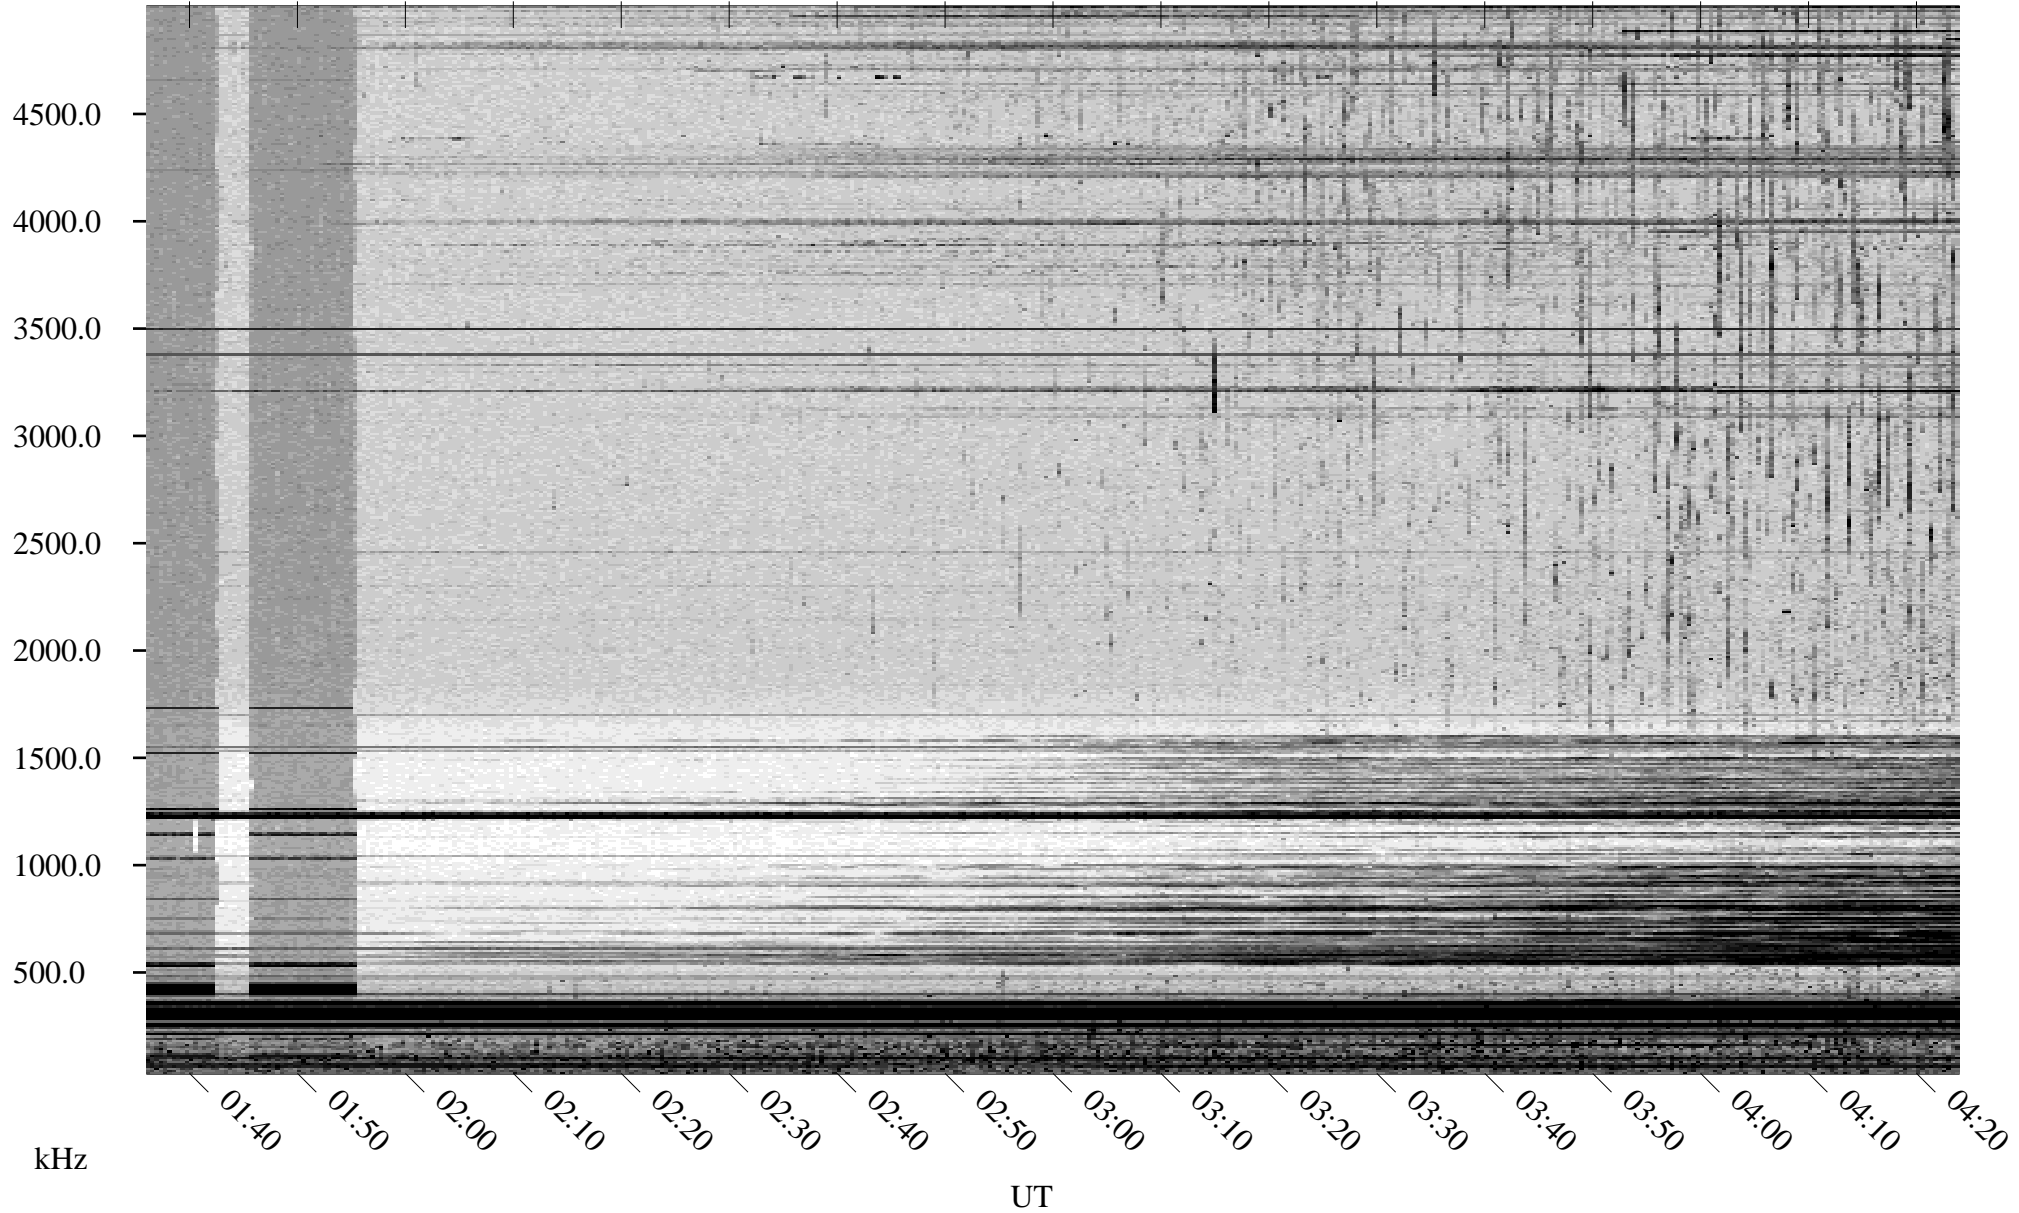

08/10/1998 Churchill, Manitoba

Linear Scale Black = 161 White = 15

ch98222l.r00m max_12

Page 1

08/10/1998 Churchill, Manitoba

Linear Scale Black = 161 White = 15

ch98222l.r00m max_12

Page 2

08/11/1998 Churchill, Manitoba

Linear Scale Black = 161 White = 15

ch98222l.r00m max_12

Page 3

08/11/1998 Churchill, Manitoba

Linear Scale Black = 161 White = 15

ch98222l.r00m max_12

Page 4

08/11/1998 Churchill, Manitoba

Linear Scale Black = 161 White = 15

ch98222l.r00m max_12

Page 5

08/11/1998 Churchill, Manitoba

Linear Scale Black = 161 White = 15

ch98222l.r00m max_12

Page 6

08/11/1998 Churchill, Manitoba

Linear Scale Black = 161 White = 15

ch98222l.r00m max_12

08/11/1998 Churchill, Manitoba

Linear Scale Black = 161 White = 15

ch98222l.r00m max_12