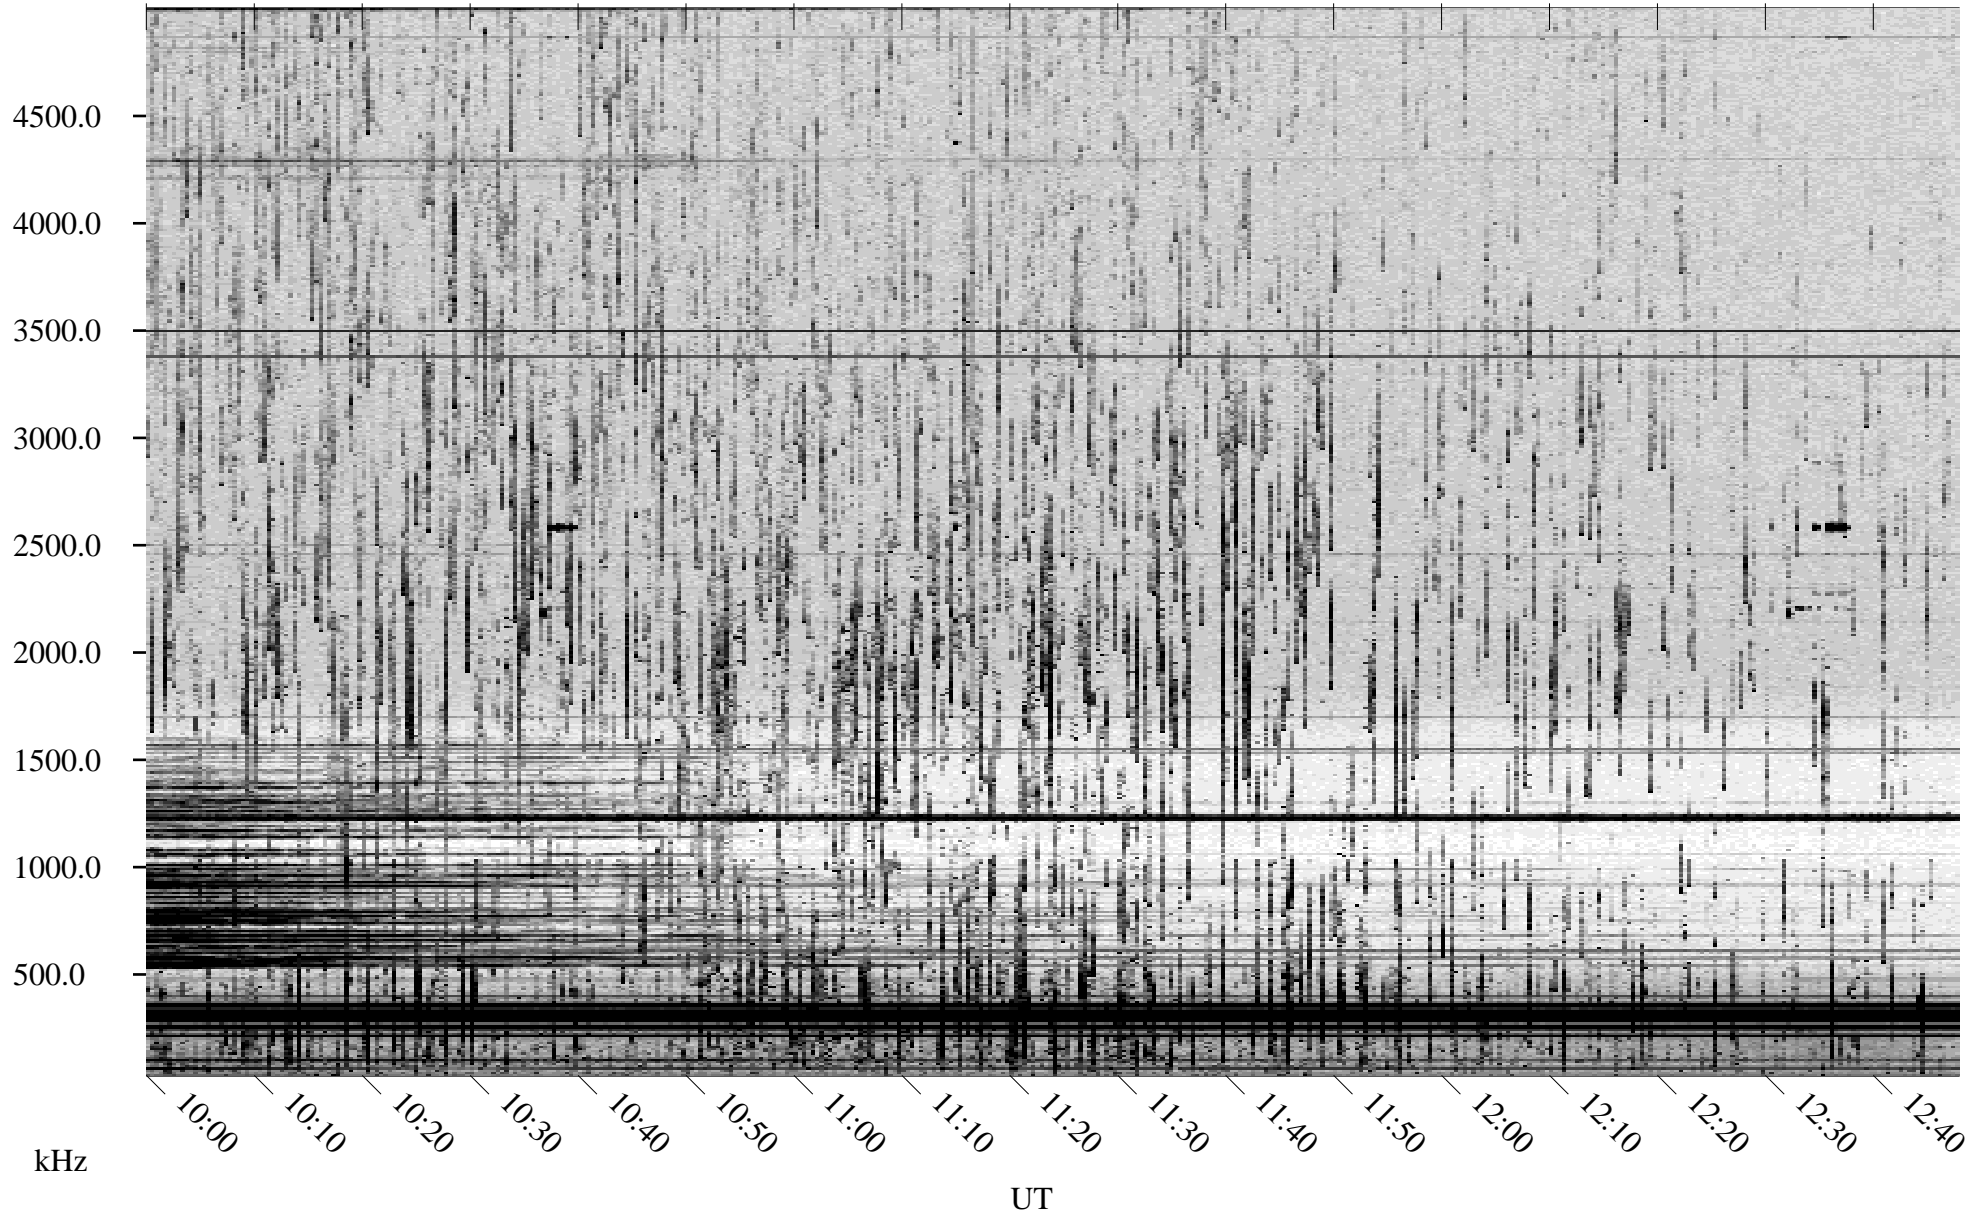

08/10/1998 Churchill, Manitoba

Linear Scale Black = 161 White = 15

ch98222l.r00m max_12

Page 1

08/10/1998 Churchill, Manitoba

Linear Scale Black = 161 White = 15

ch98222l.r00m max_12

Page 2

08/11/1998 Churchill, Manitoba

Linear Scale Black = 161 White = 15

ch98222l.r00m max_12

Page 3

08/11/1998 Churchill, Manitoba

Linear Scale Black = 161 White = 15

ch98222l.r00m max_12

Page 4

08/11/1998 Churchill, Manitoba

Linear Scale Black = 161 White = 15

ch98222l.r00m max_12

Page 5

08/11/1998 Churchill, Manitoba

Linear Scale Black = 161 White = 15

ch98222l.r00m max_12

Page 6

08/11/1998 Churchill, Manitoba

Linear Scale Black = 161 White = 15

ch98222l.r00m max_12

08/11/1998 Churchill, Manitoba

Linear Scale Black = 161 White = 15

ch98222l.r00m max_12