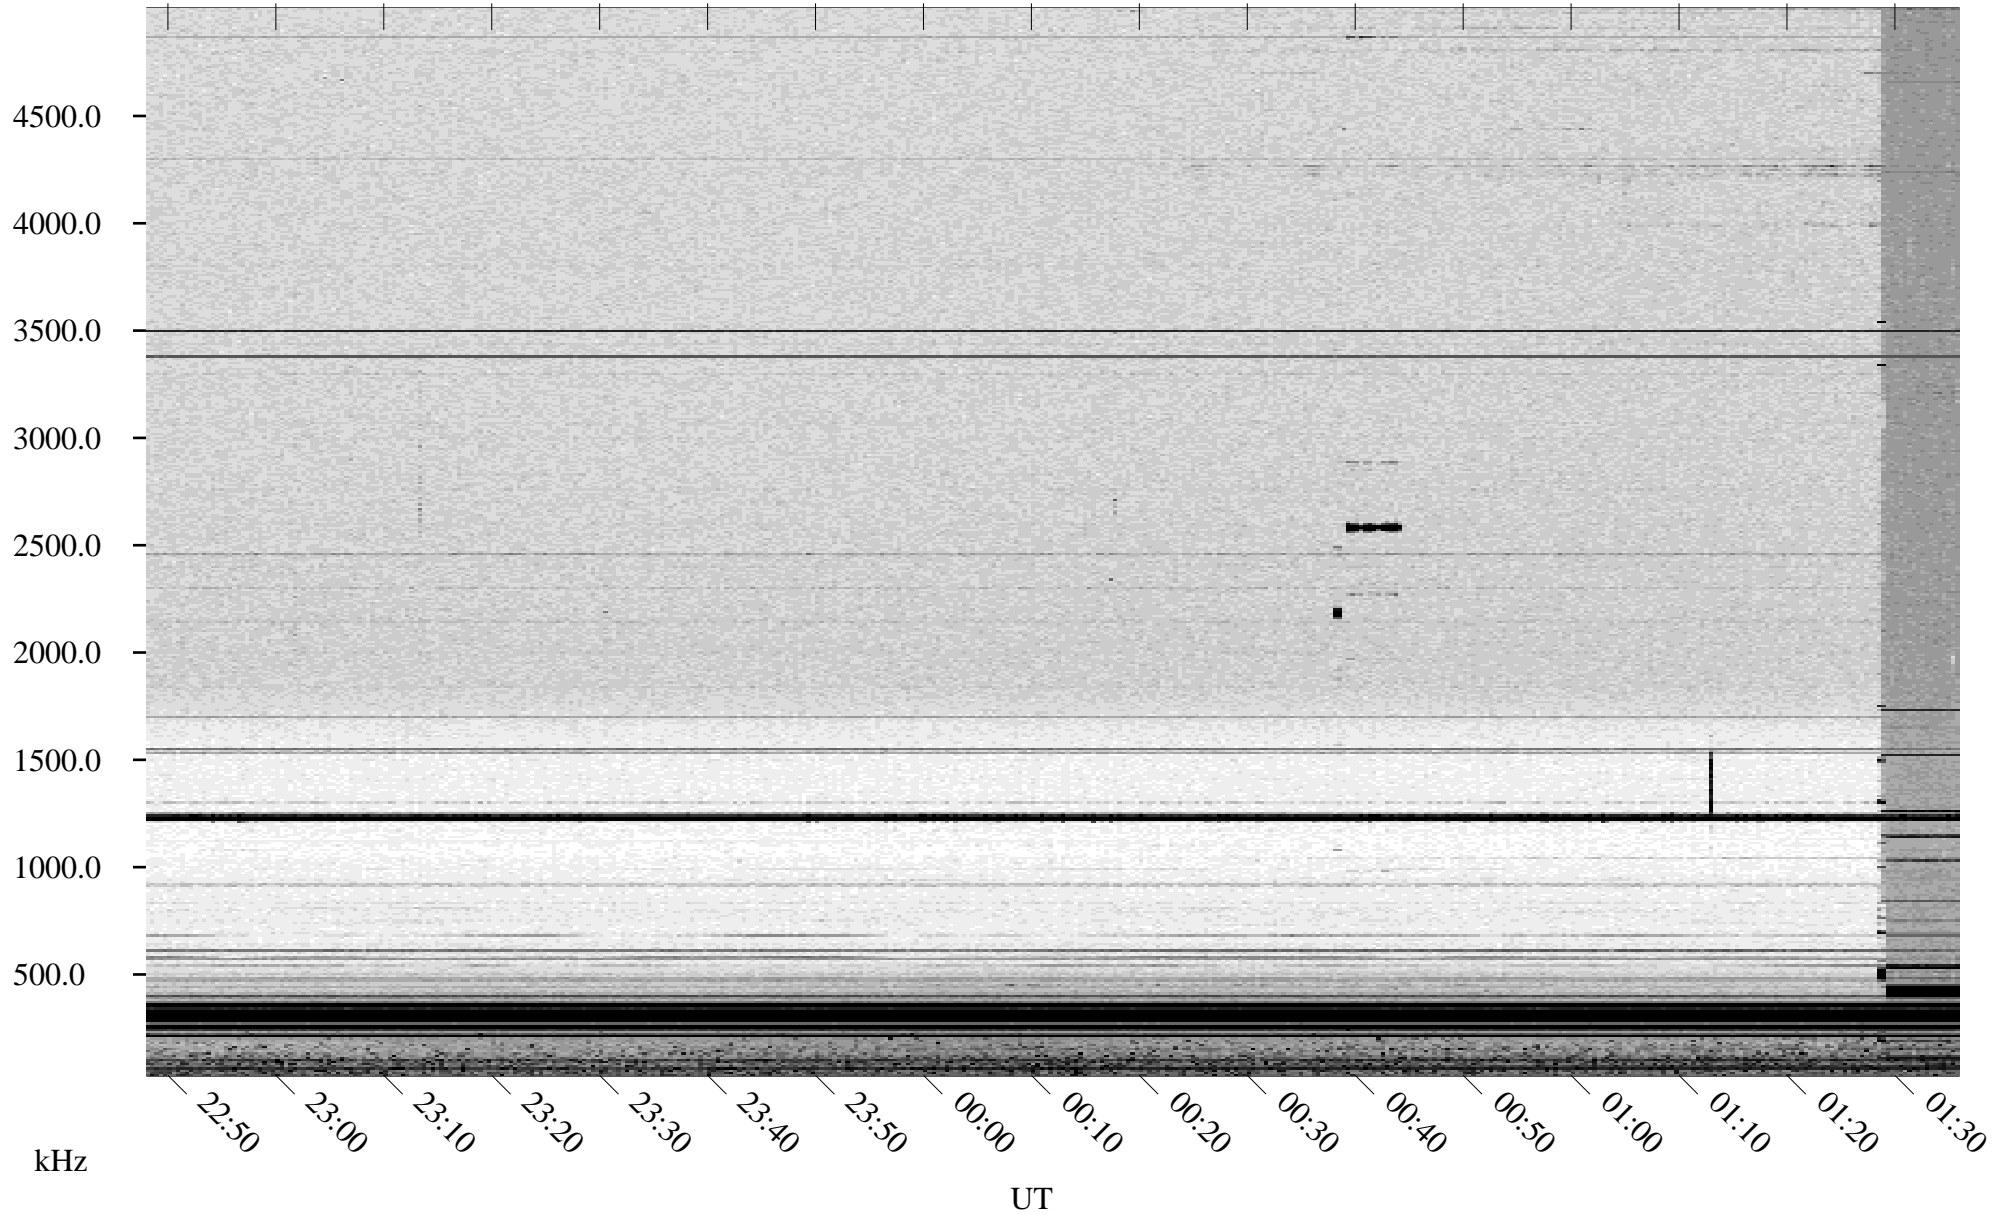

08/10/1998 Churchill, Manitoba

Linear Scale Black = 161 White = 15

ch98222l.r00m max_12

Page 1

08/10/1998 Churchill, Manitoba

Linear Scale Black = 161 White = 15

ch98222l.r00m max_12

Page 2

08/11/1998 Churchill, Manitoba

Linear Scale Black = 161 White = 15

ch98222l.r00m max_12

Page 3

08/11/1998 Churchill, Manitoba

Linear Scale Black = 161 White = 15

ch98222l.r00m max_12

Page 4

08/11/1998 Churchill, Manitoba

Linear Scale Black = 161 White = 15

ch98222l.r00m max_12

Page 5

08/11/1998 Churchill, Manitoba

Linear Scale Black = 161 White = 15

ch98222l.r00m max_12

Page 6

08/11/1998 Churchill, Manitoba

Linear Scale Black = 161 White = 15

ch98222l.r00m max_12

08/11/1998 Churchill, Manitoba

Linear Scale Black = 161 White = 15

ch98222l.r00m max_12