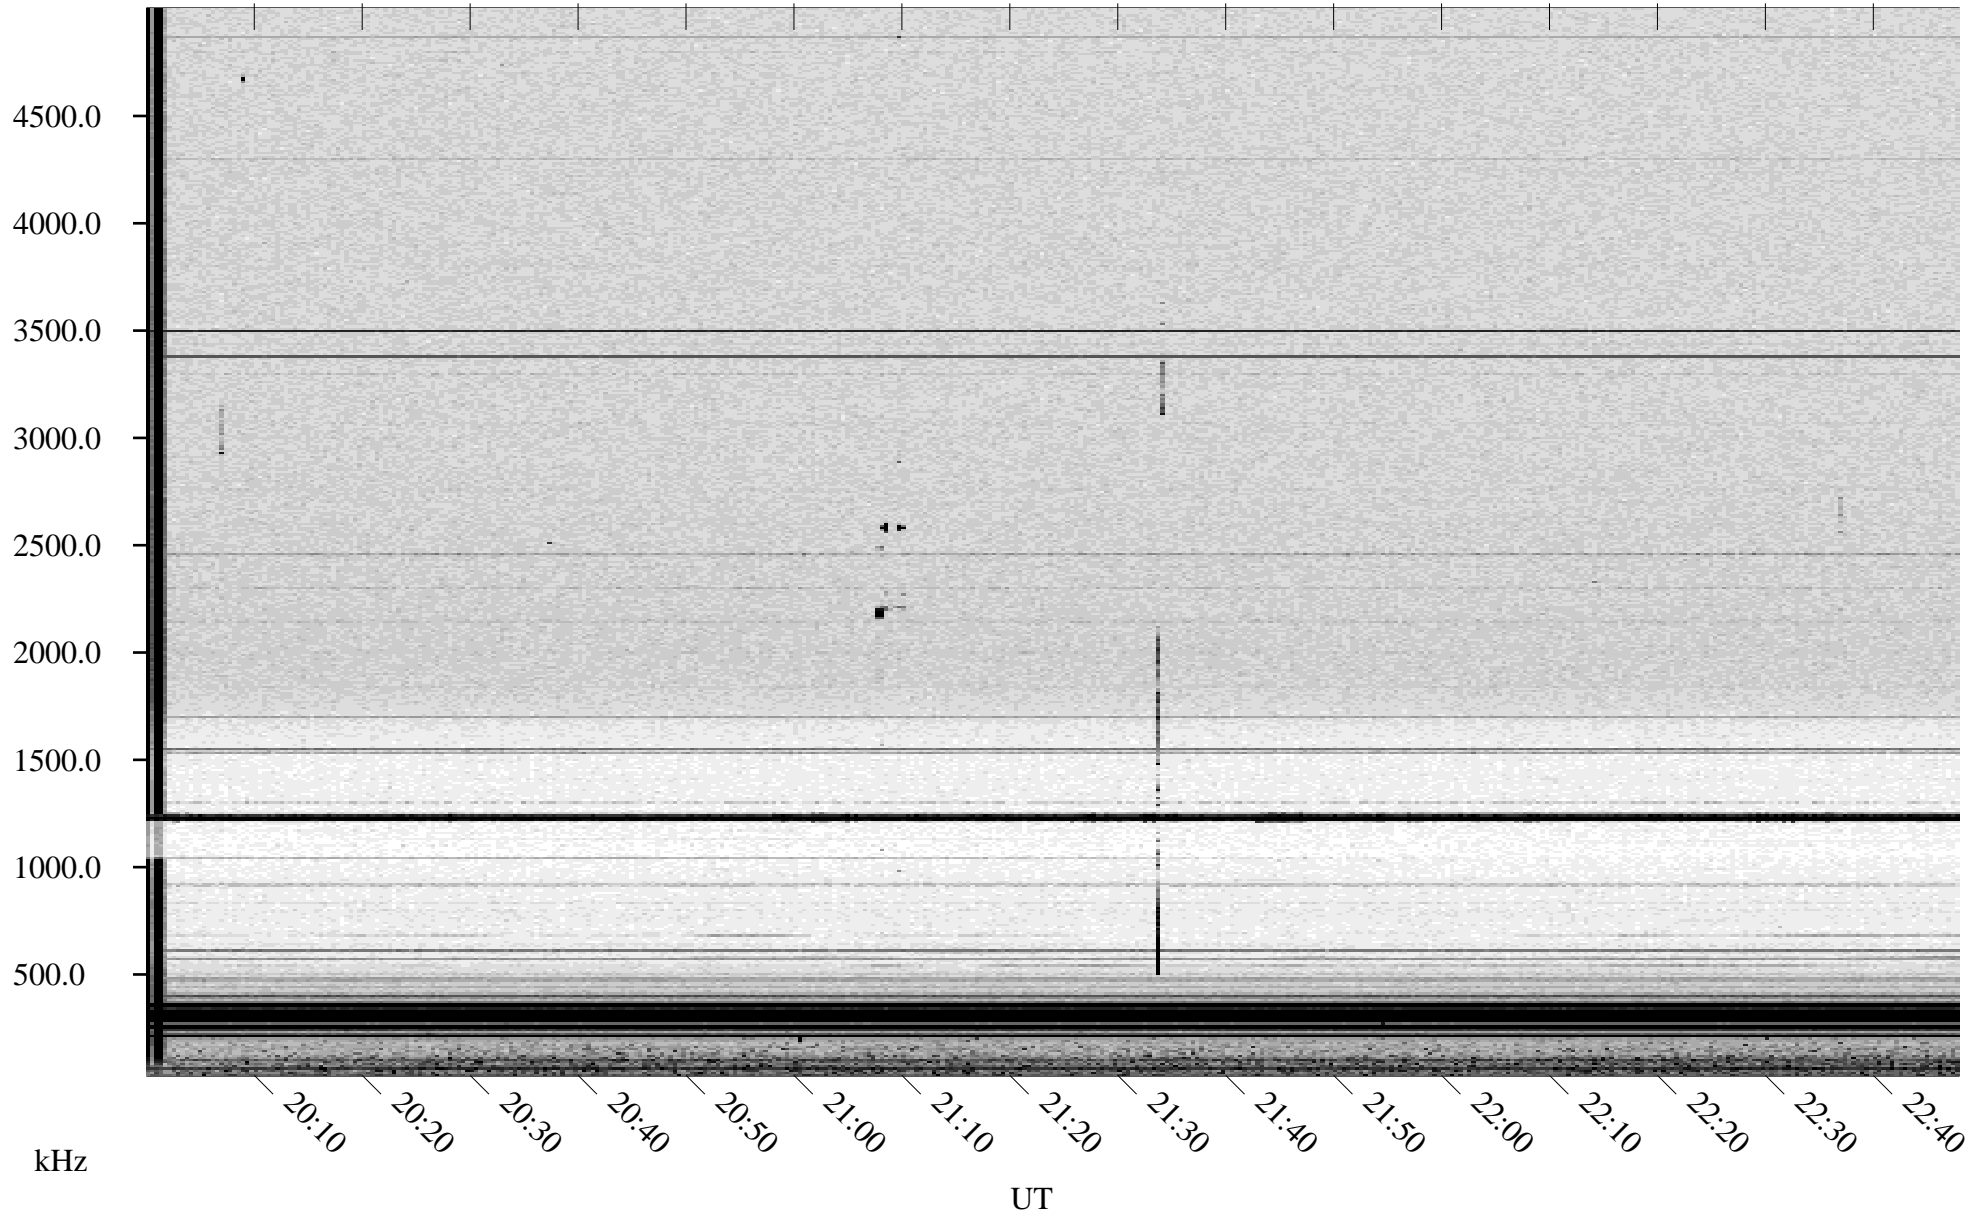

08/10/1998 Churchill, Manitoba

Linear Scale Black = 161 White = 15

ch98222l.r00m max_12

Page 1

08/10/1998 Churchill, Manitoba

Linear Scale Black = 161 White = 15

ch98222l.r00m max_12

Page 2

08/11/1998 Churchill, Manitoba

Linear Scale Black = 161 White = 15

ch98222l.r00m max_12

Page 3

08/11/1998 Churchill, Manitoba

Linear Scale Black = 161 White = 15

ch98222l.r00m max_12

Page 4

08/11/1998 Churchill, Manitoba

Linear Scale Black = 161 White = 15

ch98222l.r00m max_12

Page 5

08/11/1998 Churchill, Manitoba

Linear Scale Black = 161 White = 15

ch98222l.r00m max_12

Page 6

08/11/1998 Churchill, Manitoba

Linear Scale Black = 161 White = 15

ch98222l.r00m max_12

08/11/1998 Churchill, Manitoba

Linear Scale Black = 161 White = 15

ch98222l.r00m max_12