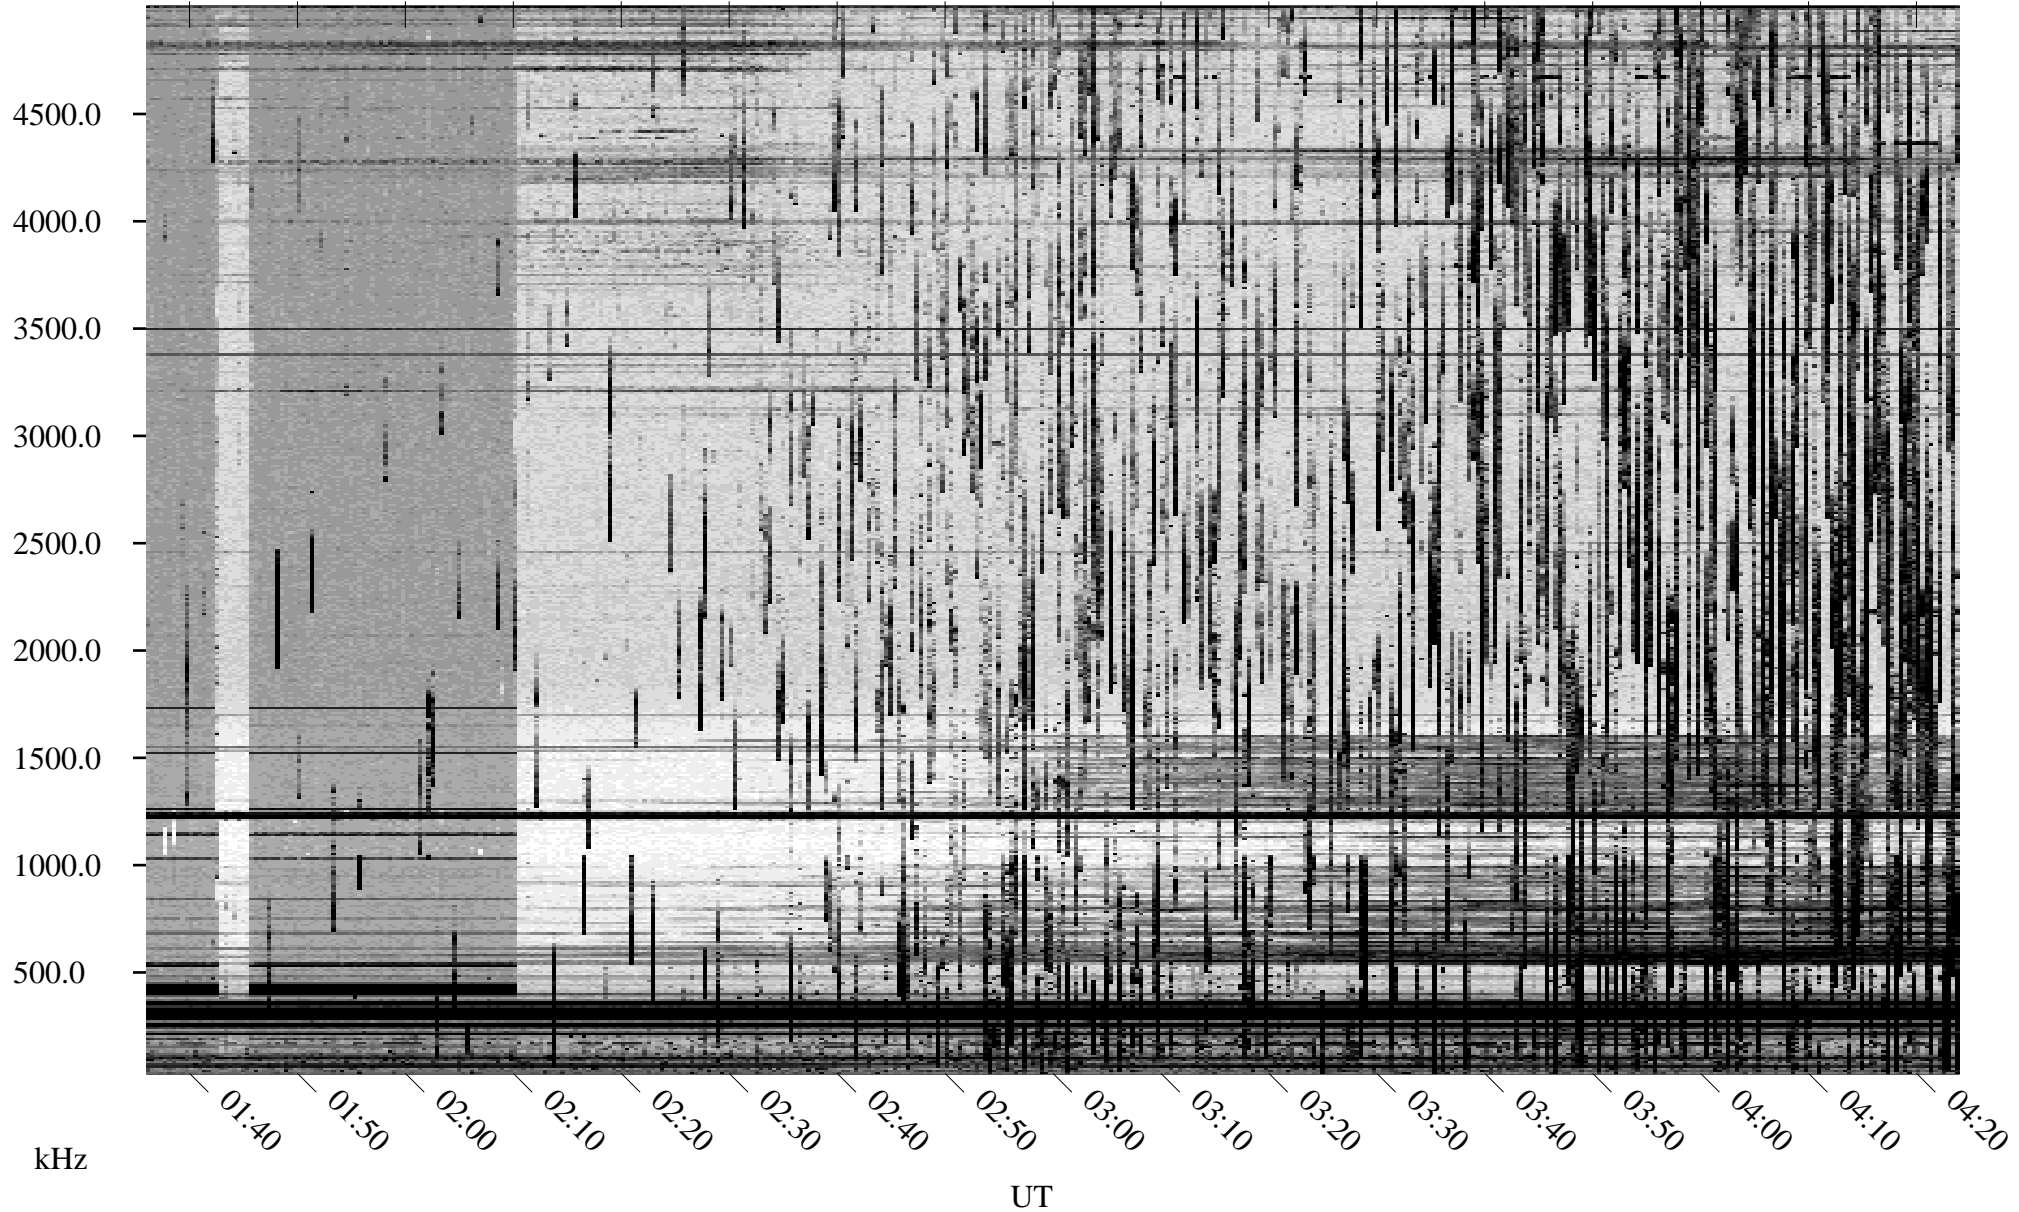

08/11/1998 Churchill, Manitoba

Linear Scale Black = 161 White = 15

ch98223l.r00m max_12

Page 1

08/11/1998 Churchill, Manitoba

Linear Scale Black = 161 White = 15

ch98223l.r00m max_12

Page 2

08/12/1998 Churchill, Manitoba

Linear Scale Black = 161 White = 15

ch98223l.r00m max_12

Page 3

08/12/1998 Churchill, Manitoba

Linear Scale Black = 161 White = 15

ch98223l.r00m max_12

Page 4

08/12/1998 Churchill, Manitoba

Linear Scale Black = 161 White = 15

ch98223l.r00m max_12

Page 5

08/12/1998 Churchill, Manitoba

Linear Scale Black = 161 White = 15

ch98223l.r00m max_12

Page 6

08/12/1998 Churchill, Manitoba

Linear Scale Black = 161 White = 15

ch98223l.r00m max_12

Page 7

08/12/1998 Churchill, Manitoba

Linear Scale Black = 161 White = 15

ch98223l.r00m max_12

Page 8