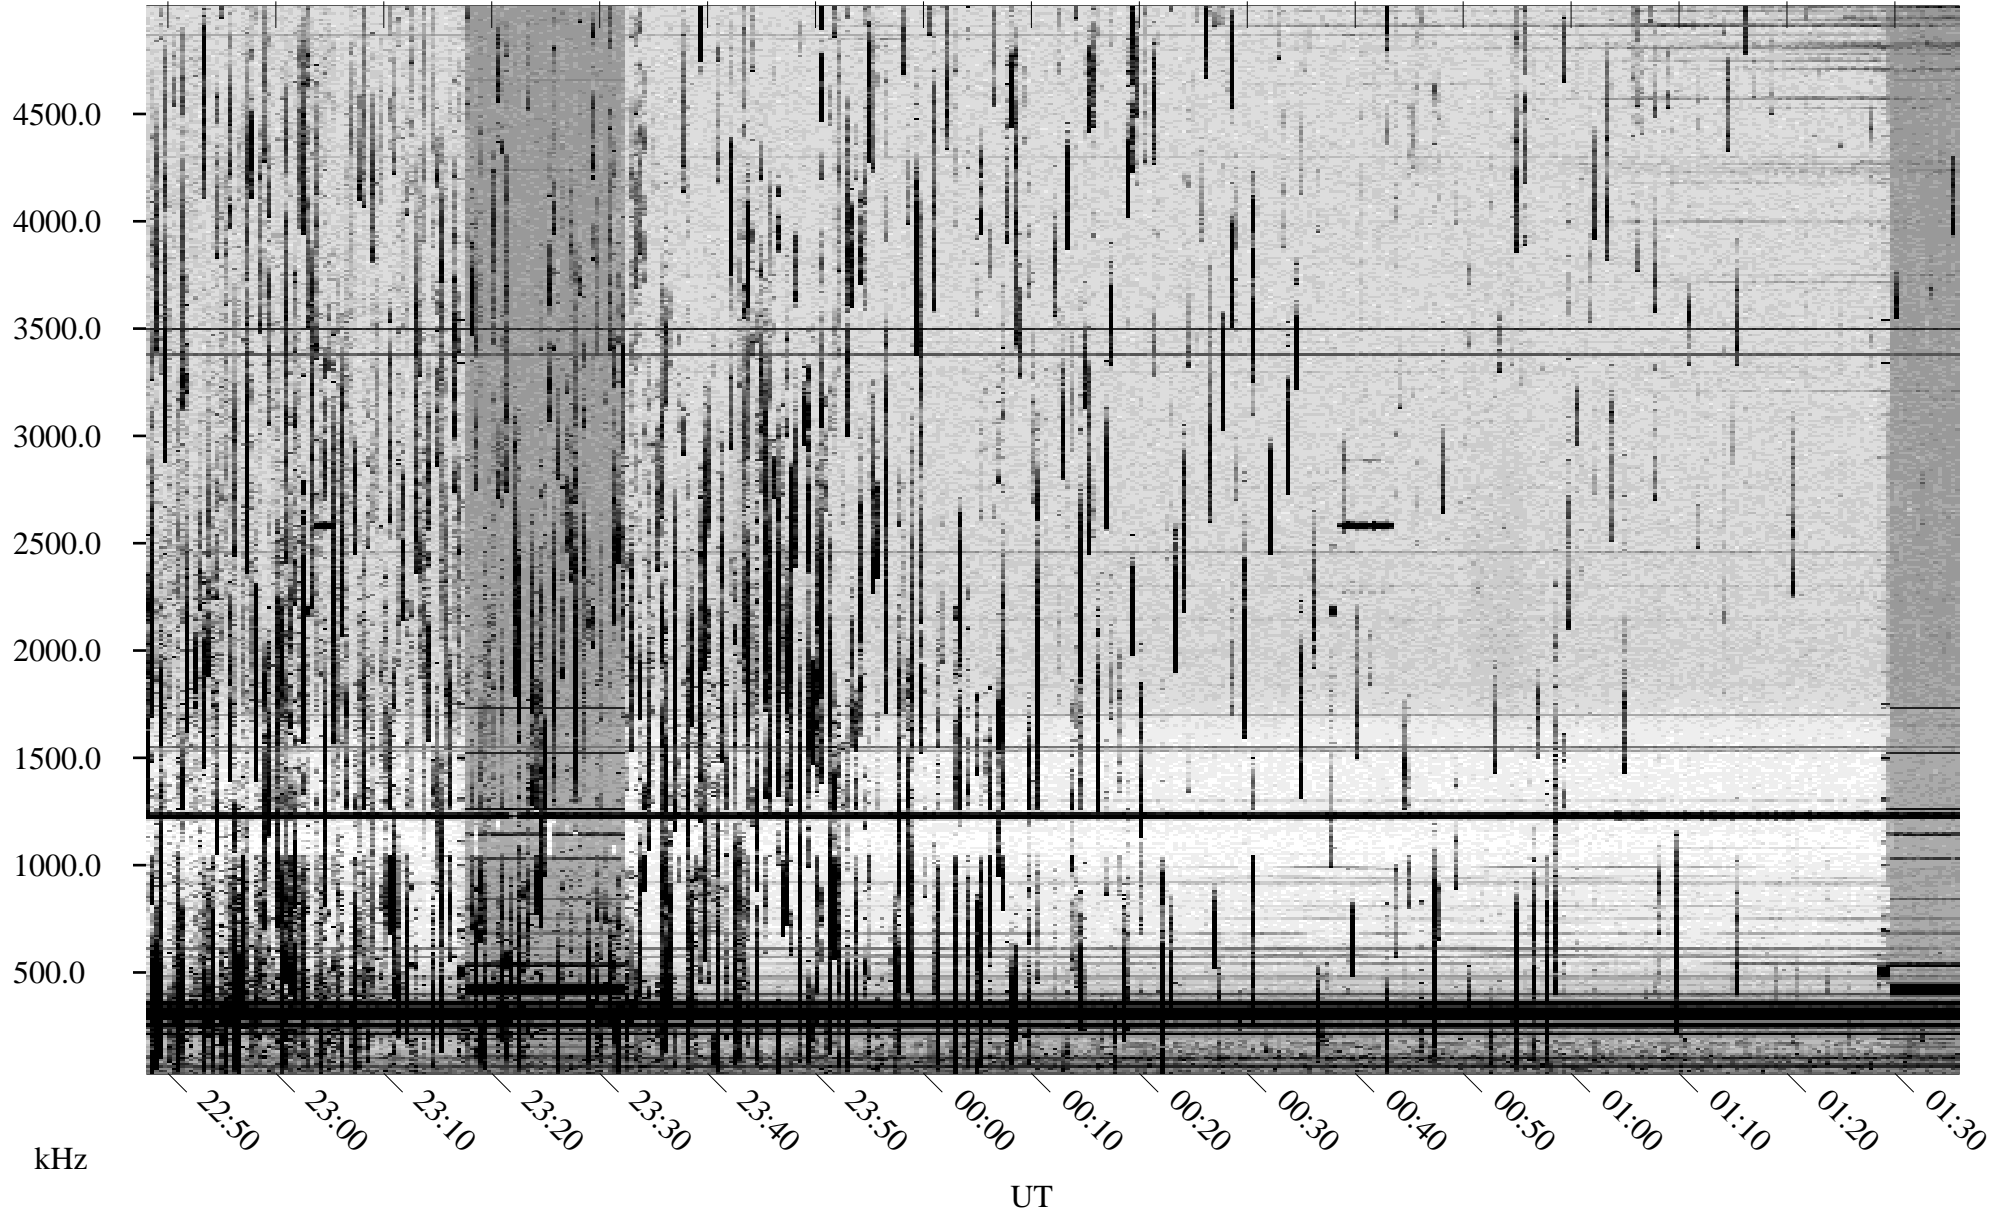

08/11/1998 Churchill, Manitoba

Linear Scale Black = 161 White = 15

ch98223l.r00m max_12

Page 1

08/11/1998 Churchill, Manitoba

Linear Scale Black = 161 White = 15

ch98223l.r00m max_12

Page 2

08/12/1998 Churchill, Manitoba

Linear Scale Black = 161 White = 15

ch98223l.r00m max_12

Page 3

08/12/1998 Churchill, Manitoba

Linear Scale Black = 161 White = 15

ch98223l.r00m max_12

Page 4

08/12/1998 Churchill, Manitoba

Linear Scale Black = 161 White = 15

ch98223l.r00m max_12

Page 5

08/12/1998 Churchill, Manitoba

Linear Scale Black = 161 White = 15

ch98223l.r00m max_12

Page 6

08/12/1998 Churchill, Manitoba

Linear Scale Black = 161 White = 15

ch98223l.r00m max_12

Page 7

08/12/1998 Churchill, Manitoba

Linear Scale Black = 161 White = 15

ch98223l.r00m max_12

Page 8