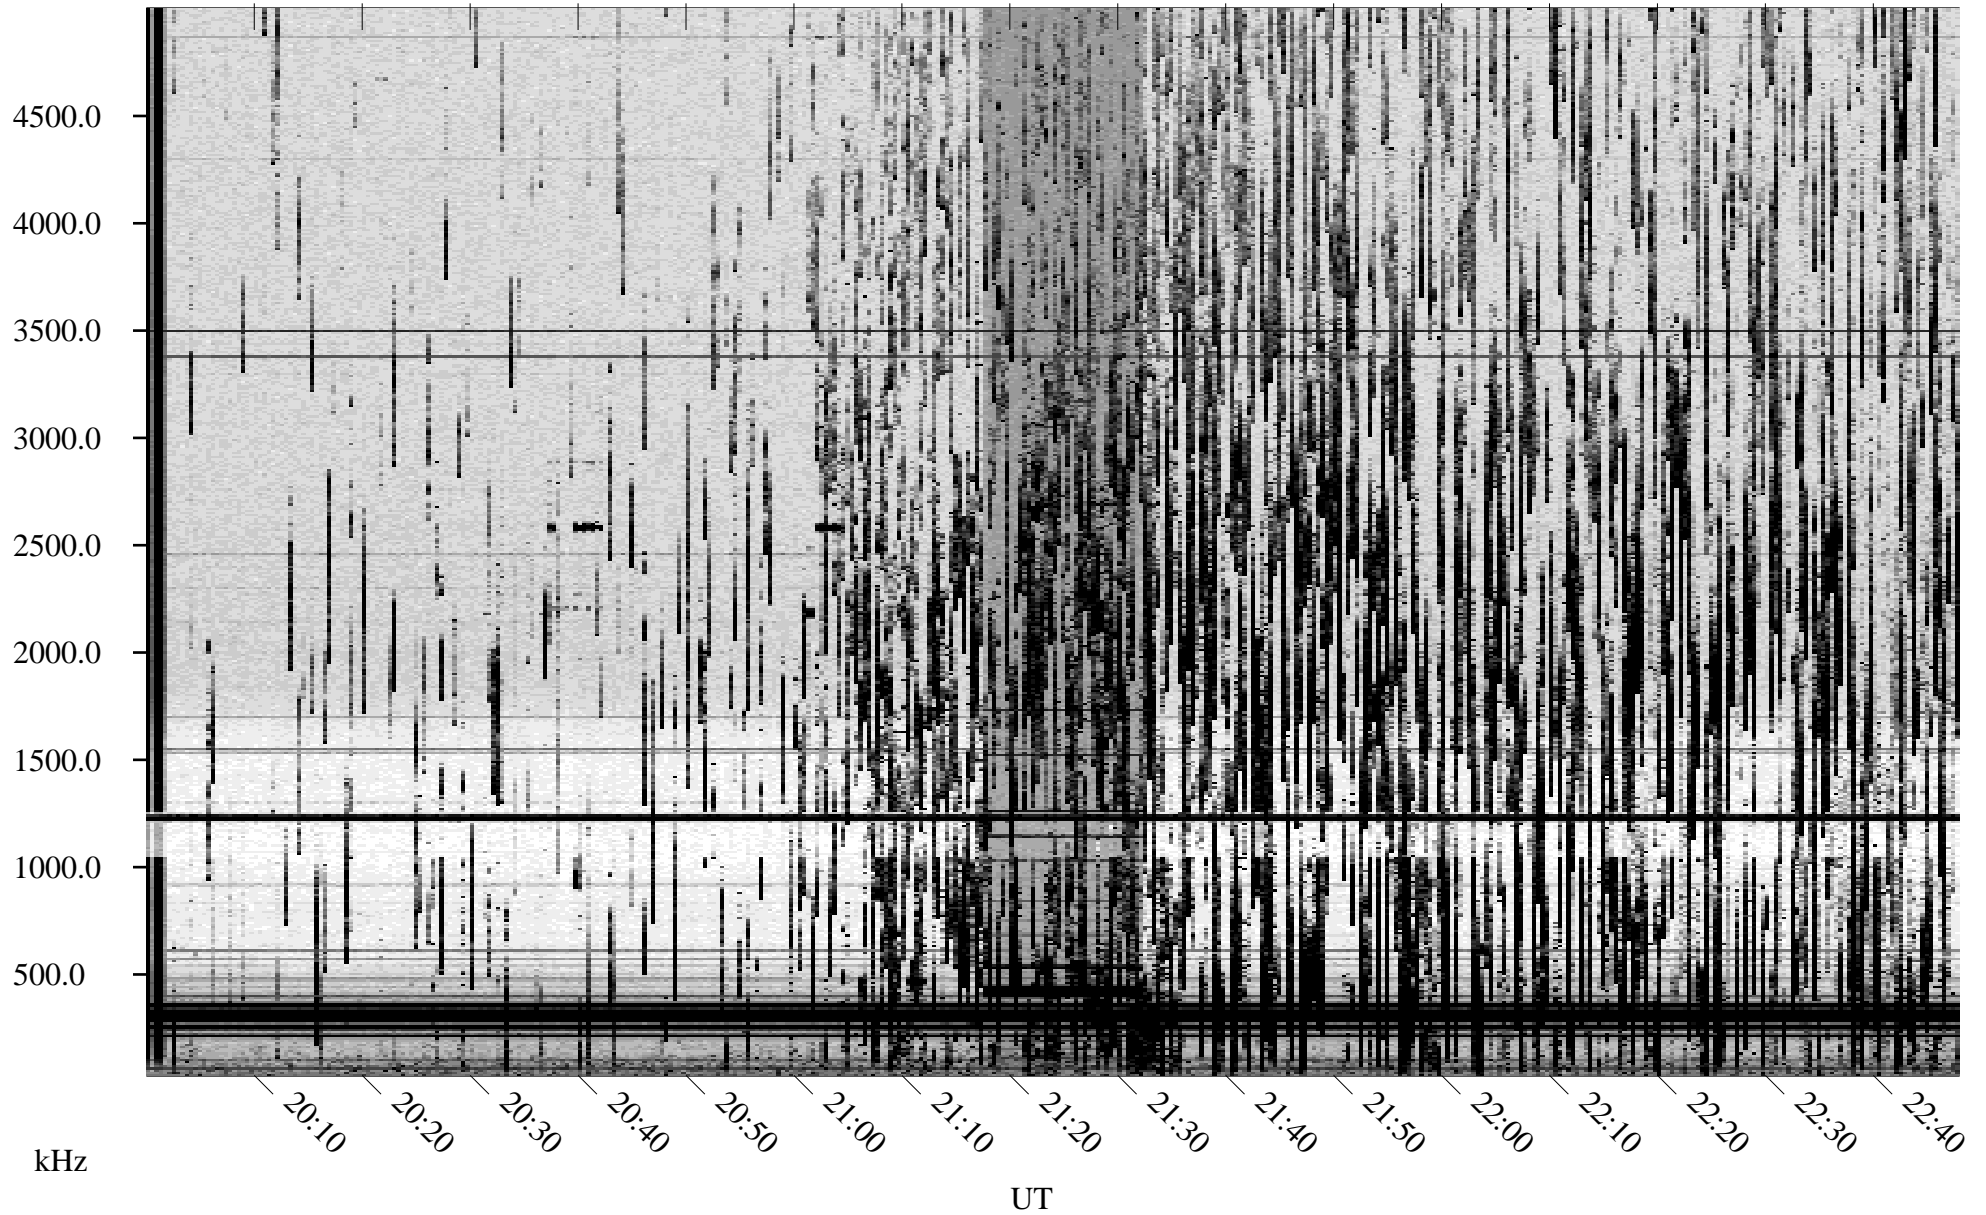

08/11/1998 Churchill, Manitoba

Linear Scale Black = 161 White = 15

ch98223l.r00m max_12

Page 1

08/11/1998 Churchill, Manitoba

Linear Scale Black = 161 White = 15

ch98223l.r00m max_12

Page 2

08/12/1998 Churchill, Manitoba

Linear Scale Black = 161 White = 15

ch98223l.r00m max_12

Page 3

08/12/1998 Churchill, Manitoba

Linear Scale Black = 161 White = 15

ch98223l.r00m max_12

Page 4

08/12/1998 Churchill, Manitoba

Linear Scale Black = 161 White = 15

ch98223l.r00m max_12

Page 5

08/12/1998 Churchill, Manitoba

Linear Scale Black = 161 White = 15

ch98223l.r00m max_12

Page 6

08/12/1998 Churchill, Manitoba

Linear Scale Black = 161 White = 15

ch98223l.r00m max_12

Page 7

08/12/1998 Churchill, Manitoba

Linear Scale Black = 161 White = 15

ch98223l.r00m max_12

Page 8