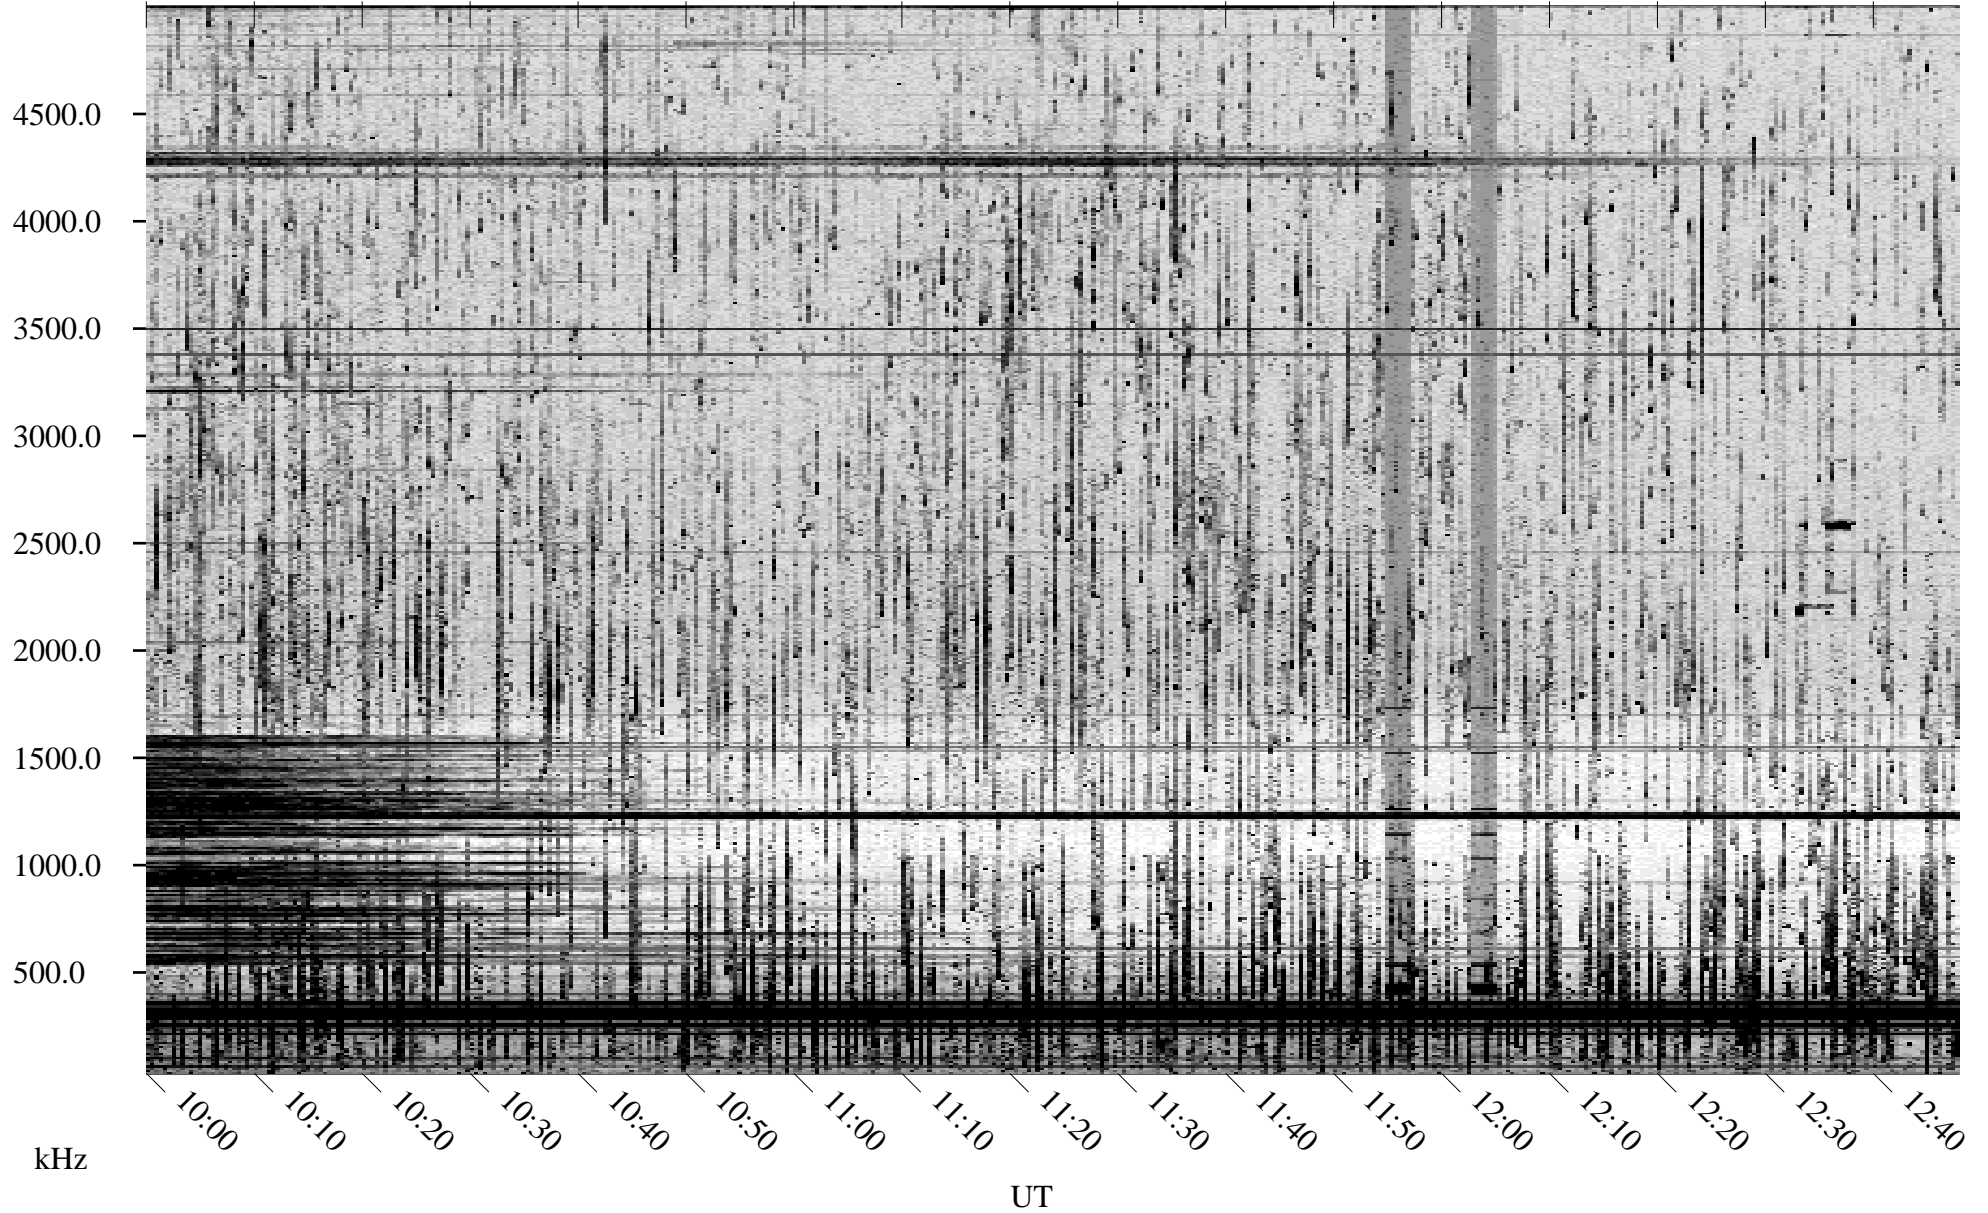

08/11/1998 Churchill, Manitoba

Linear Scale Black = 161 White = 15

ch98223l.r00m max_12

Page 1

08/11/1998 Churchill, Manitoba

Linear Scale Black = 161 White = 15

ch98223l.r00m max_12

Page 2

08/12/1998 Churchill, Manitoba

Linear Scale Black = 161 White = 15

ch98223l.r00m max_12

Page 3

08/12/1998 Churchill, Manitoba

Linear Scale Black = 161 White = 15

ch98223l.r00m max_12

Page 4

08/12/1998 Churchill, Manitoba

Linear Scale Black = 161 White = 15

ch98223l.r00m max_12

Page 5

08/12/1998 Churchill, Manitoba

Linear Scale Black = 161 White = 15

ch98223l.r00m max_12

Page 6

08/12/1998 Churchill, Manitoba

Linear Scale Black = 161 White = 15

ch98223l.r00m max_12

Page 7

08/12/1998 Churchill, Manitoba

Linear Scale Black = 161 White = 15

ch98223l.r00m max_12

Page 8