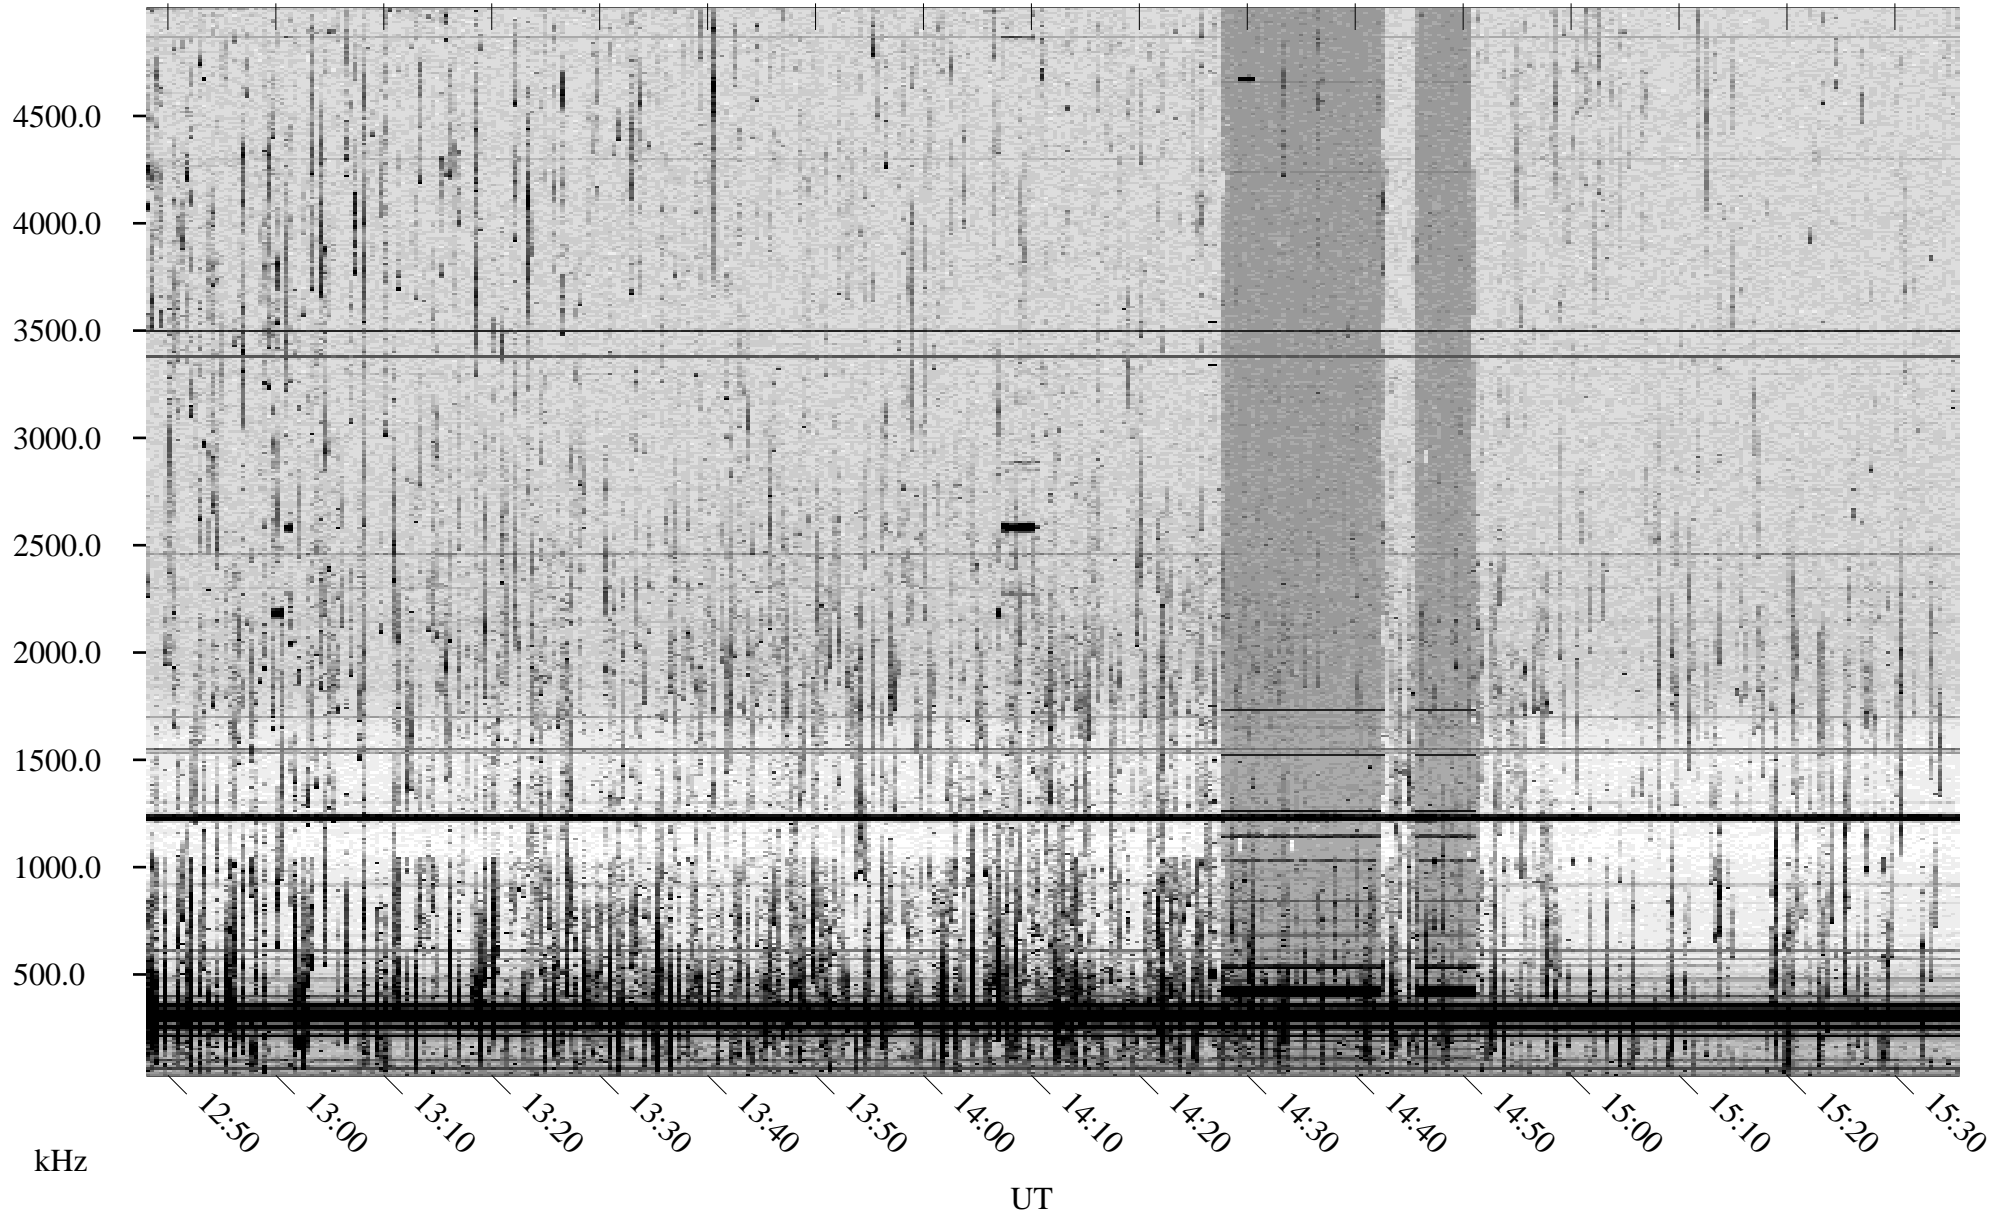

08/11/1998 Churchill, Manitoba

Linear Scale Black = 161 White = 15

ch98223l.r00m max_12

Page 1

08/11/1998 Churchill, Manitoba

Linear Scale Black = 161 White = 15

ch98223l.r00m max_12

Page 2

08/12/1998 Churchill, Manitoba

Linear Scale Black = 161 White = 15

ch98223l.r00m max_12

Page 3

08/12/1998 Churchill, Manitoba

Linear Scale Black = 161 White = 15

ch98223l.r00m max_12

Page 4

08/12/1998 Churchill, Manitoba

Linear Scale Black = 161 White = 15

ch98223l.r00m max_12

Page 5

08/12/1998 Churchill, Manitoba

Linear Scale Black = 161 White = 15

ch98223l.r00m max_12

Page 6

08/12/1998 Churchill, Manitoba

Linear Scale Black = 161 White = 15

ch98223l.r00m max_12

Page 7

08/12/1998 Churchill, Manitoba

Linear Scale Black = 161 White = 15

ch98223l.r00m max_12

Page 8