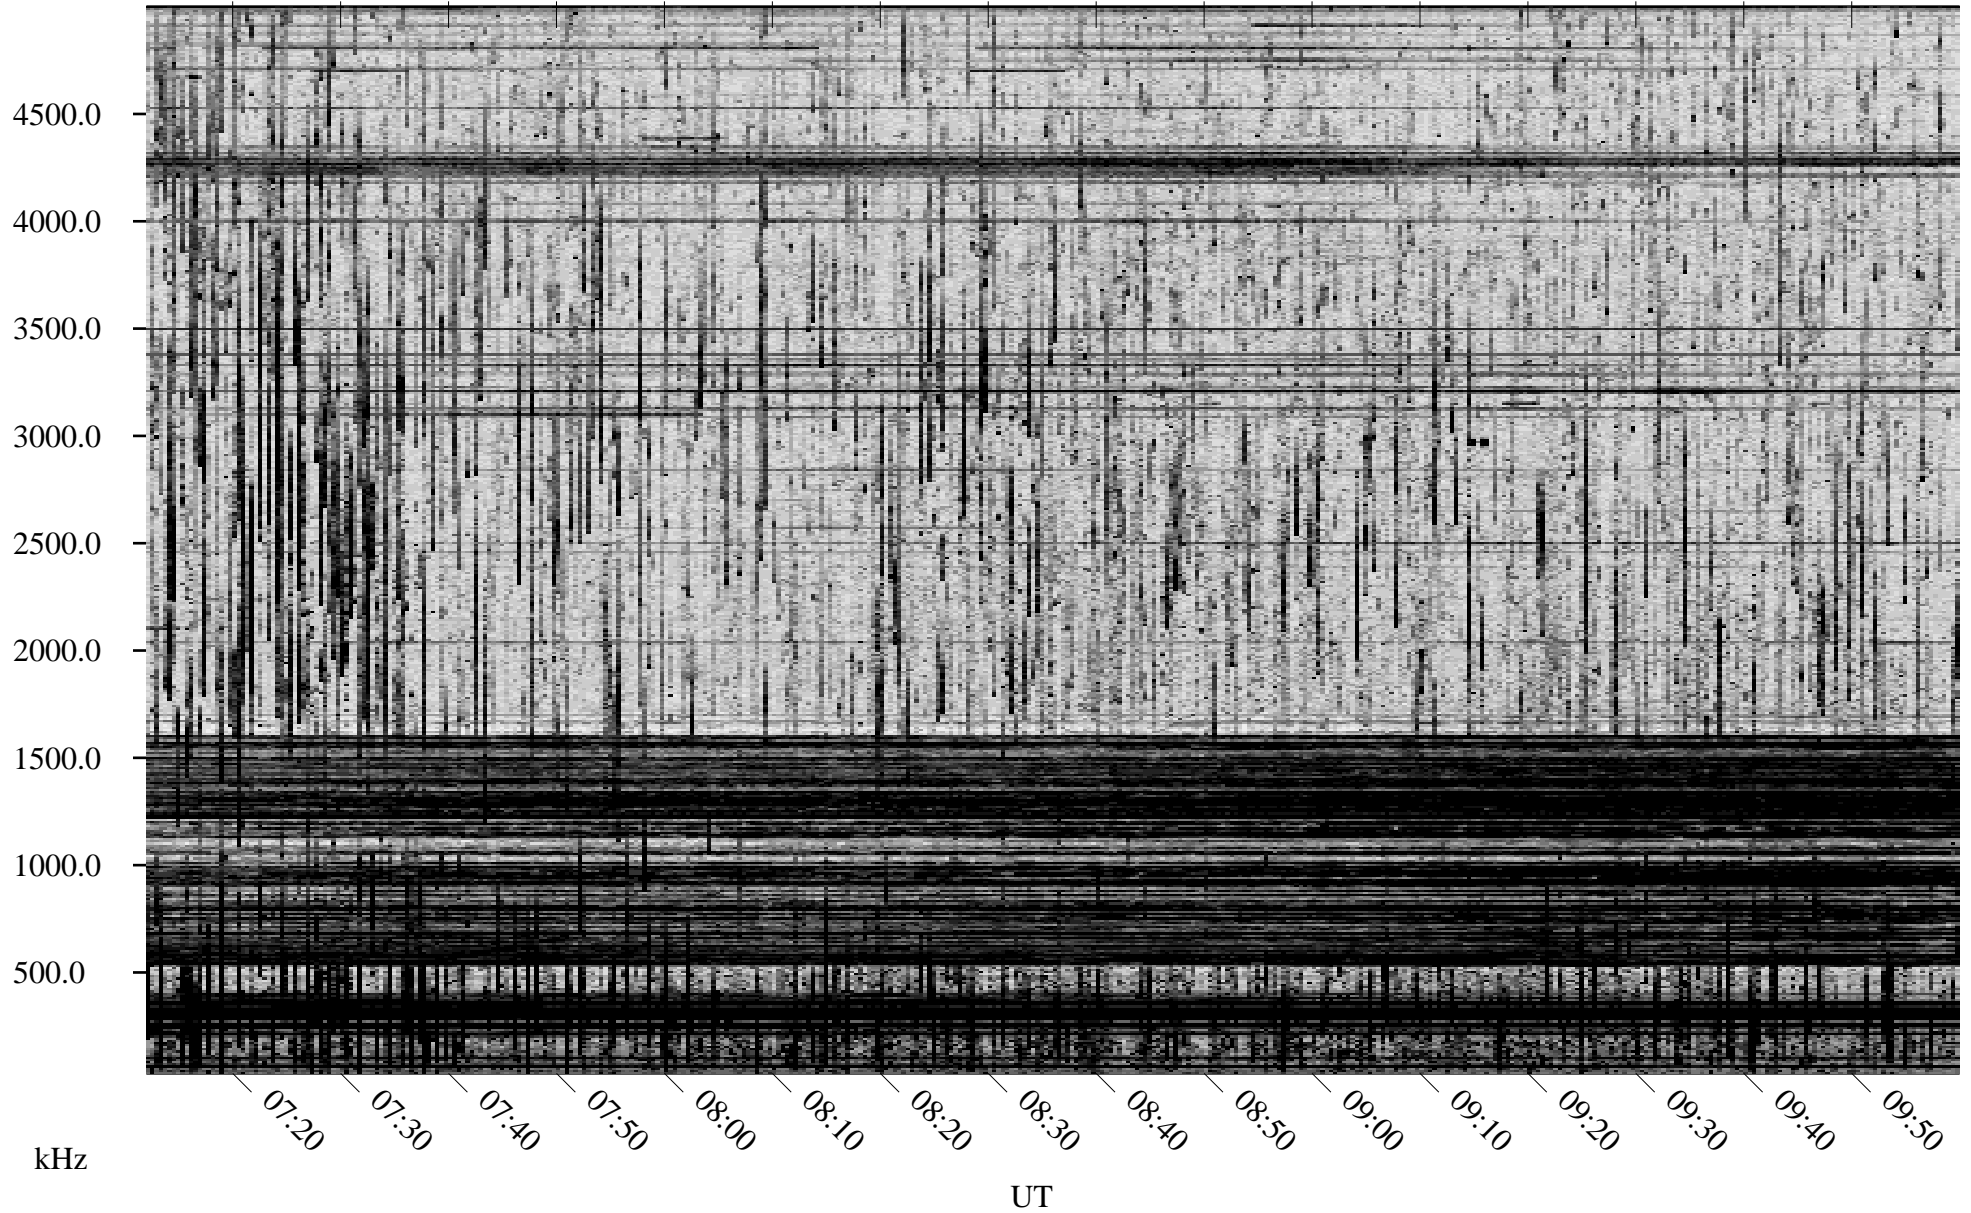

08/11/1998 Churchill, Manitoba

Linear Scale Black = 161 White = 15

ch98223l.r00m max_12

Page 1

08/11/1998 Churchill, Manitoba

Linear Scale Black = 161 White = 15

ch98223l.r00m max_12

Page 2

08/12/1998 Churchill, Manitoba

Linear Scale Black = 161 White = 15

ch98223l.r00m max_12

Page 3

08/12/1998 Churchill, Manitoba

Linear Scale Black = 161 White = 15

ch98223l.r00m max_12

Page 4

08/12/1998 Churchill, Manitoba

Linear Scale Black = 161 White = 15

ch98223l.r00m max_12

Page 5

08/12/1998 Churchill, Manitoba

Linear Scale Black = 161 White = 15

ch98223l.r00m max_12

Page 6

08/12/1998 Churchill, Manitoba

Linear Scale Black = 161 White = 15

ch98223l.r00m max_12

Page 7

08/12/1998 Churchill, Manitoba

Linear Scale Black = 161 White = 15

ch98223l.r00m max_12

Page 8