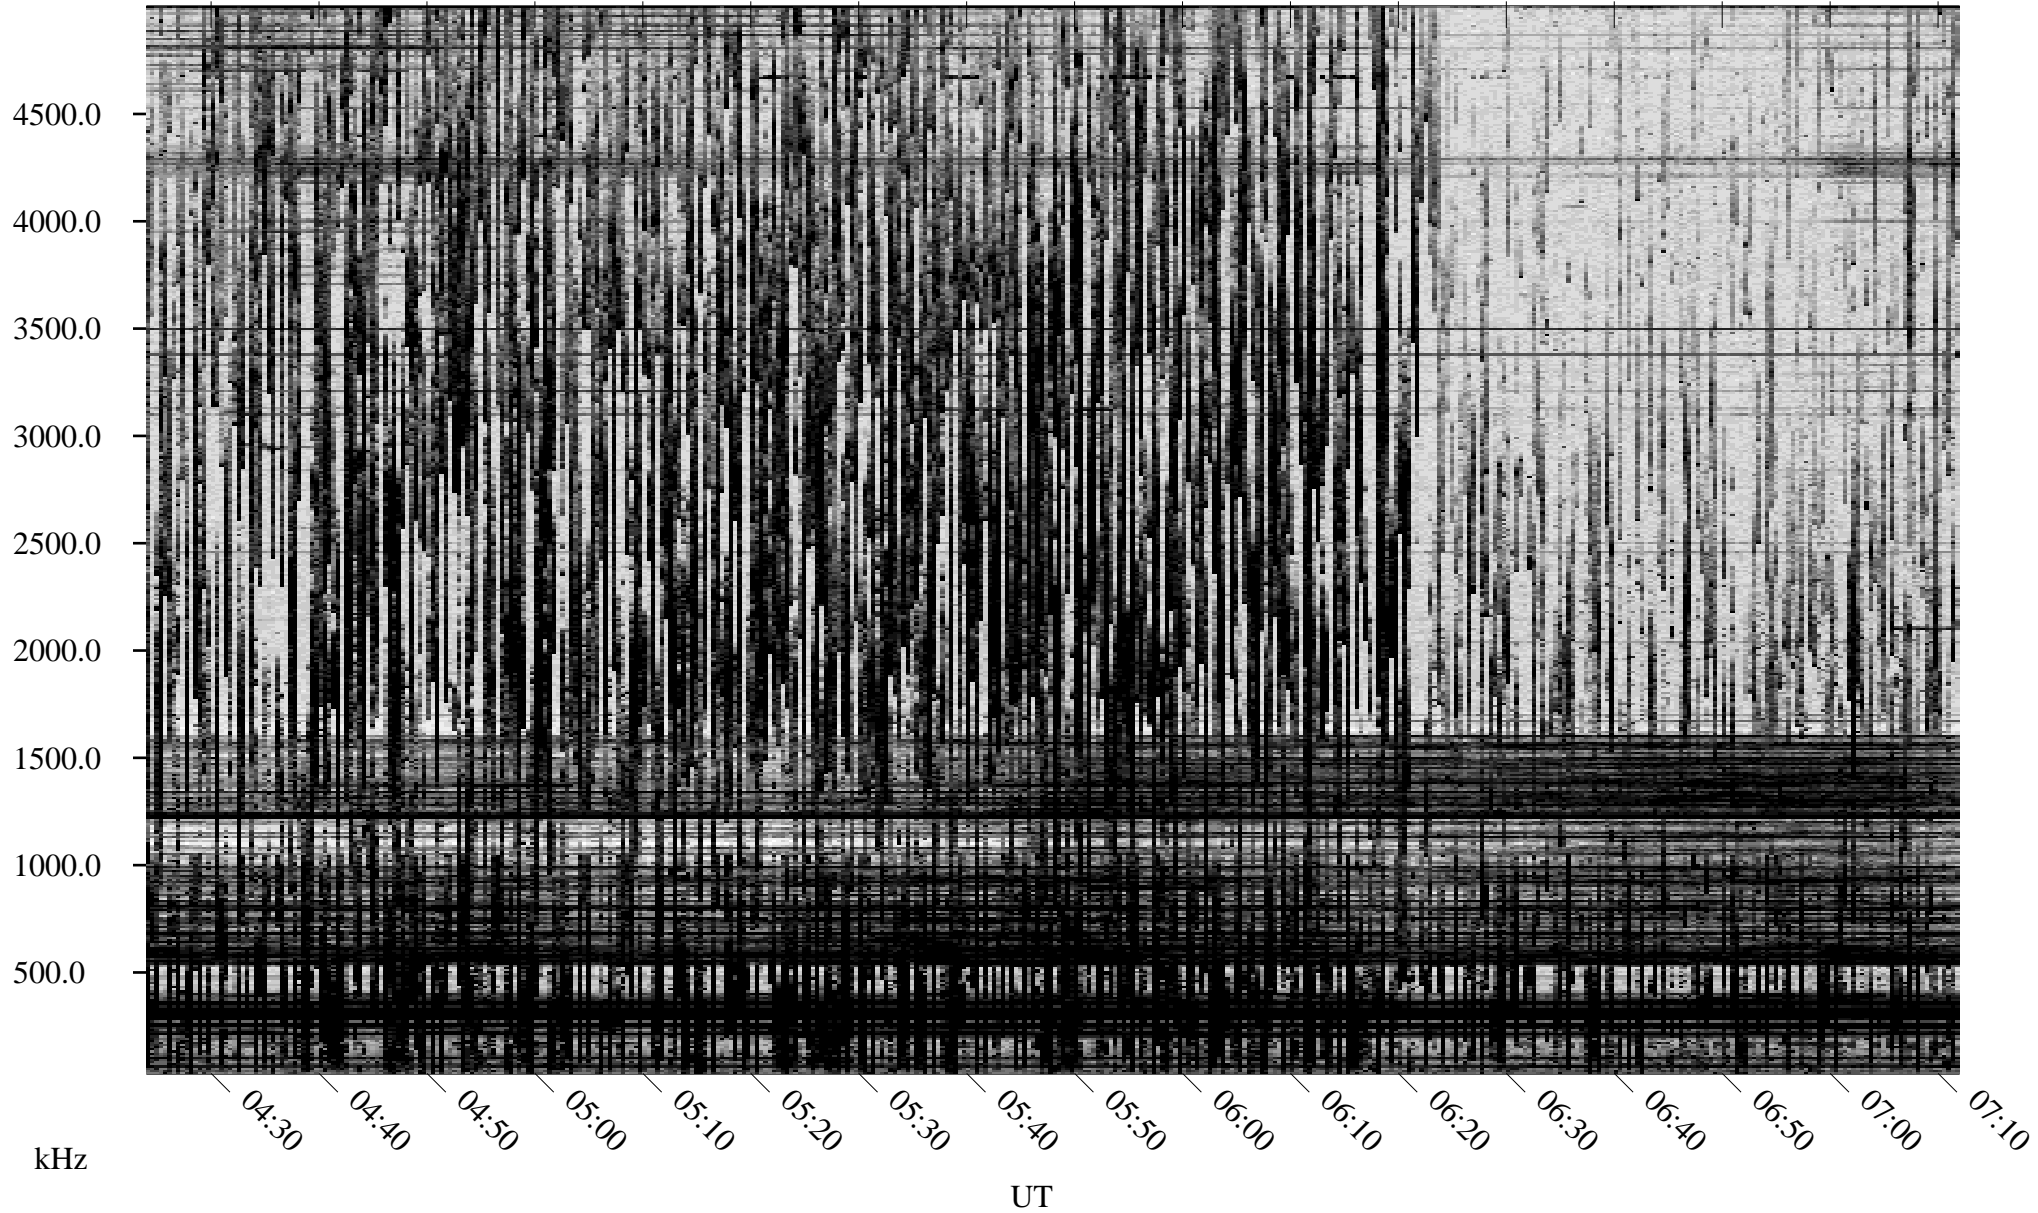

08/11/1998 Churchill, Manitoba

Linear Scale Black = 161 White = 15

ch98223l.r00m max_12

Page 1

08/11/1998 Churchill, Manitoba

Linear Scale Black = 161 White = 15

ch98223l.r00m max_12

Page 2

08/12/1998 Churchill, Manitoba

Linear Scale Black = 161 White = 15

ch98223l.r00m max_12

Page 3

08/12/1998 Churchill, Manitoba

Linear Scale Black = 161 White = 15

ch98223l.r00m max_12

Page 4

08/12/1998 Churchill, Manitoba

Linear Scale Black = 161 White = 15

ch98223l.r00m max_12

Page 5

08/12/1998 Churchill, Manitoba

Linear Scale Black = 161 White = 15

ch98223l.r00m max_12

Page 6

08/12/1998 Churchill, Manitoba

Linear Scale Black = 161 White = 15

ch98223l.r00m max_12

Page 7

08/12/1998 Churchill, Manitoba

Linear Scale Black = 161 White = 15

ch98223l.r00m max_12

Page 8