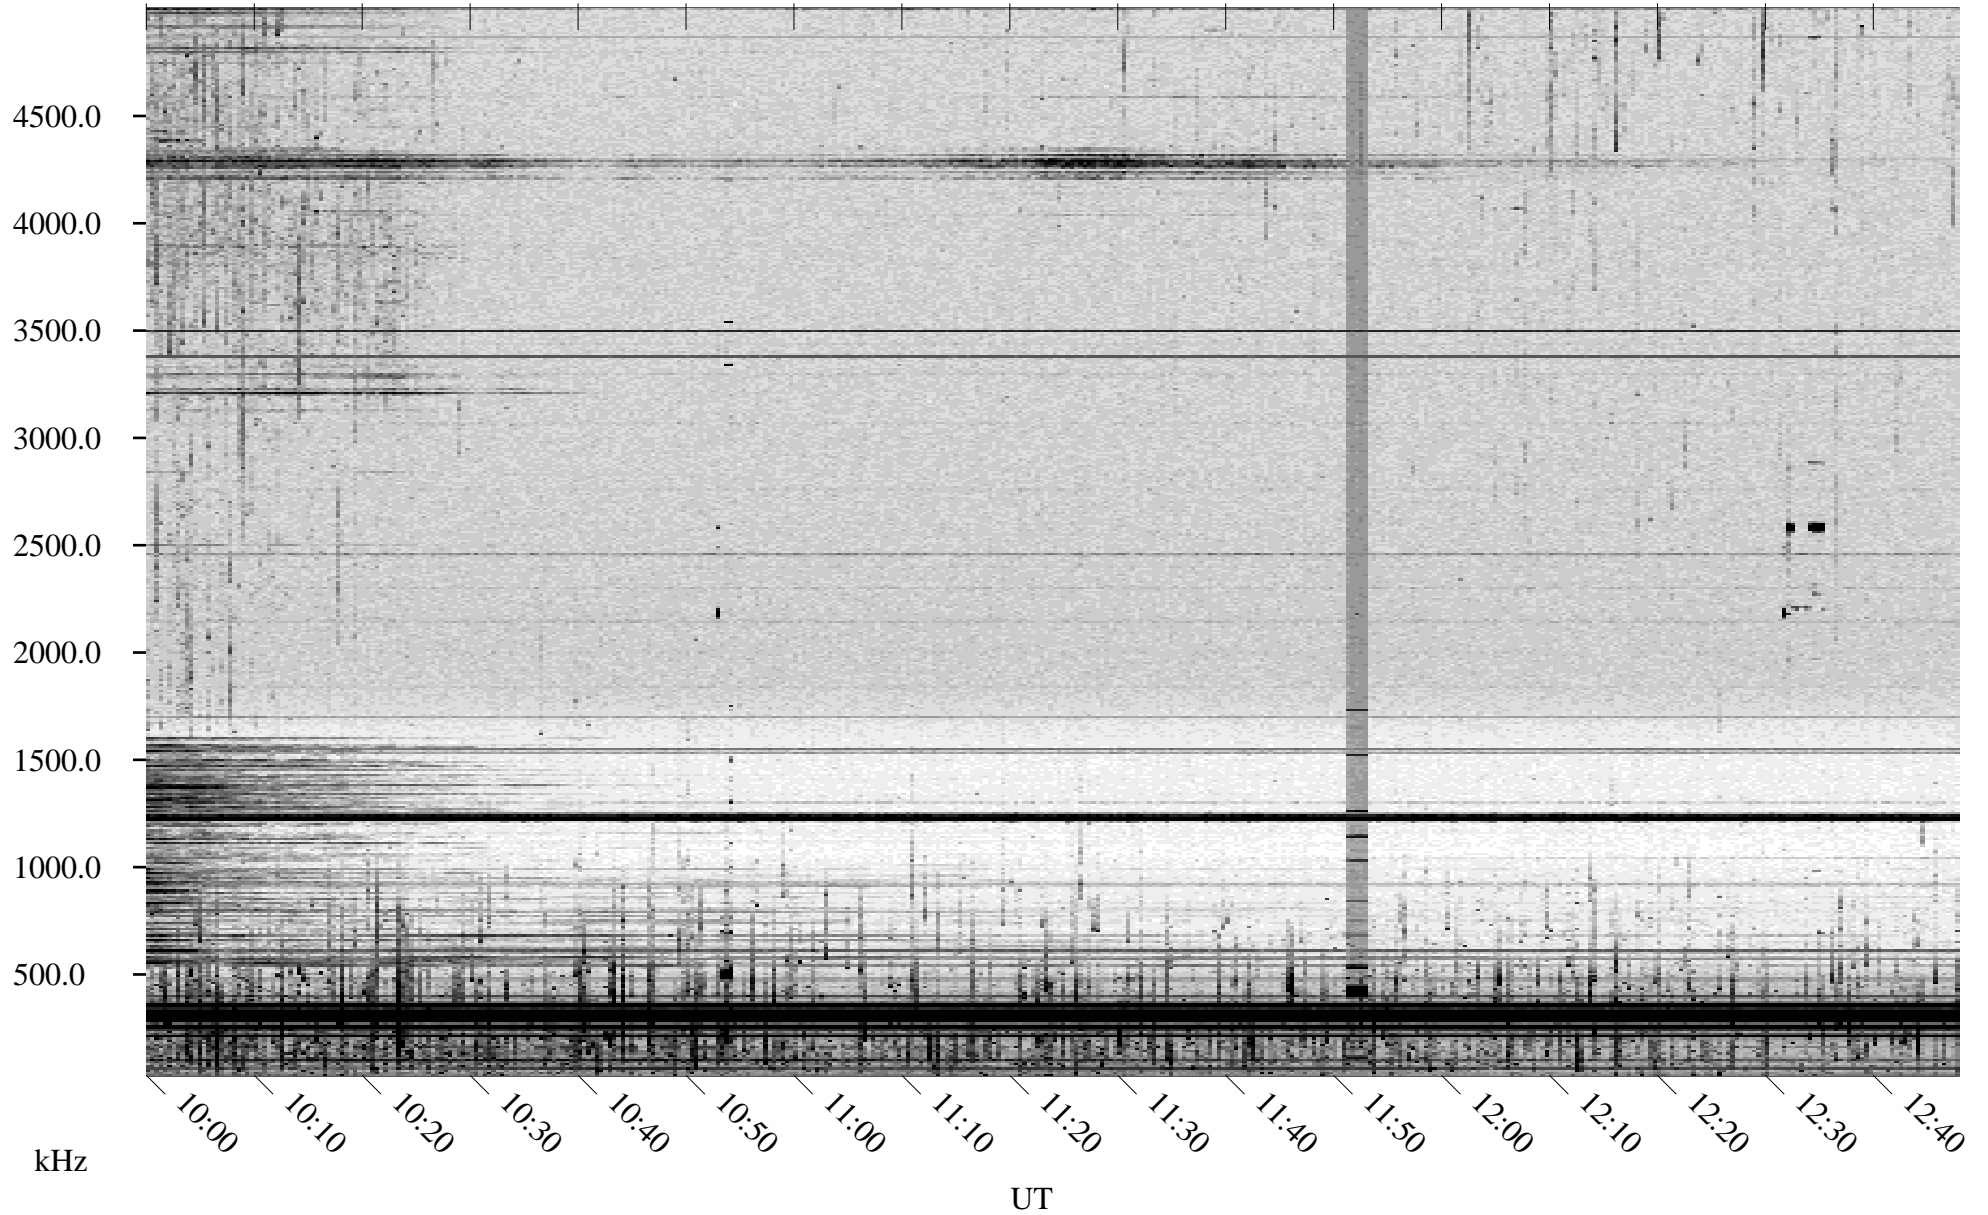

08/12/1998 Churchill, Manitoba

Linear Scale Black = 161 White = 15

ch98224l.r00m max_12

Page 1

08/12/1998 Churchill, Manitoba

Linear Scale Black = 161 White = 15

ch98224l.r00m max_12

Page 2

08/13/1998 Churchill, Manitoba

Linear Scale Black = 161 White = 15

ch98224l.r00m max_12

Page 3

08/13/1998 Churchill, Manitoba

Linear Scale Black = 161 White = 15

ch98224l.r00m max_12

Page 4

08/13/1998 Churchill, Manitoba

Linear Scale Black = 161 White = 15

ch98224l.r00m max_12

Page 5

08/13/1998 Churchill, Manitoba

Linear Scale Black = 161 White = 15

ch98224l.r00m max_12

Page 6

08/13/1998 Churchill, Manitoba

Linear Scale Black = 161 White = 15

ch98224l.r00m max_12

Page 7

08/13/1998 Churchill, Manitoba

Linear Scale Black = 161 White = 15

ch98224l.r00m max_12