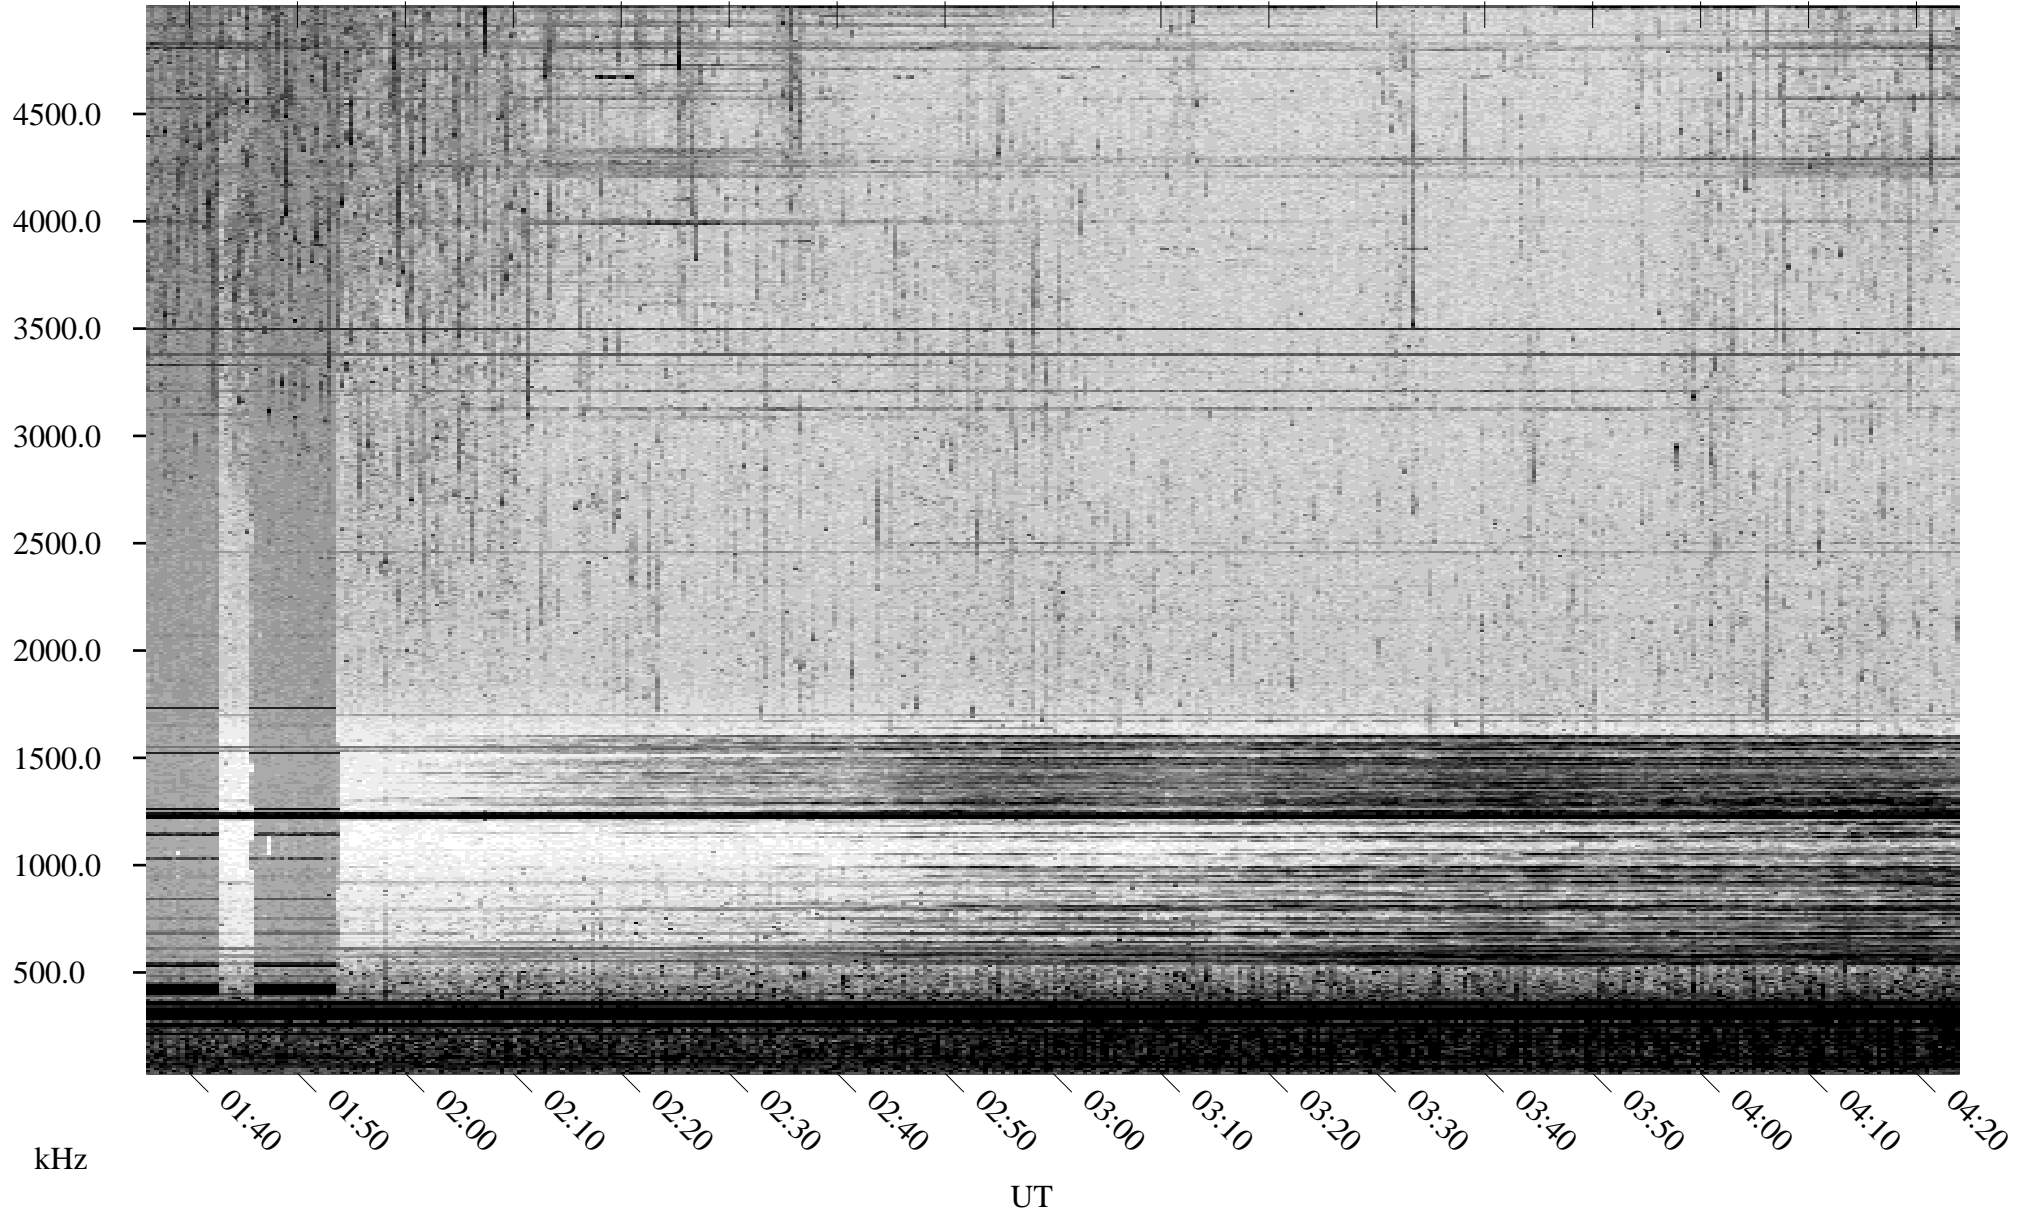

08/12/1998 Churchill, Manitoba

Linear Scale Black = 161 White = 15

ch98224l.r00m max_12

Page 1

08/12/1998 Churchill, Manitoba

Linear Scale Black = 161 White = 15

ch98224l.r00m max_12

Page 2

08/13/1998 Churchill, Manitoba

Linear Scale Black = 161 White = 15

ch98224l.r00m max_12

Page 3

08/13/1998 Churchill, Manitoba

Linear Scale Black = 161 White = 15

ch98224l.r00m max_12

Page 4

08/13/1998 Churchill, Manitoba

Linear Scale Black = 161 White = 15

ch98224l.r00m max_12

Page 5

08/13/1998 Churchill, Manitoba

Linear Scale Black = 161 White = 15

ch98224l.r00m max_12

Page 6

08/13/1998 Churchill, Manitoba

Linear Scale Black = 161 White = 15

ch98224l.r00m max_12

Page 7

08/13/1998 Churchill, Manitoba

Linear Scale Black = 161 White = 15

ch98224l.r00m max_12