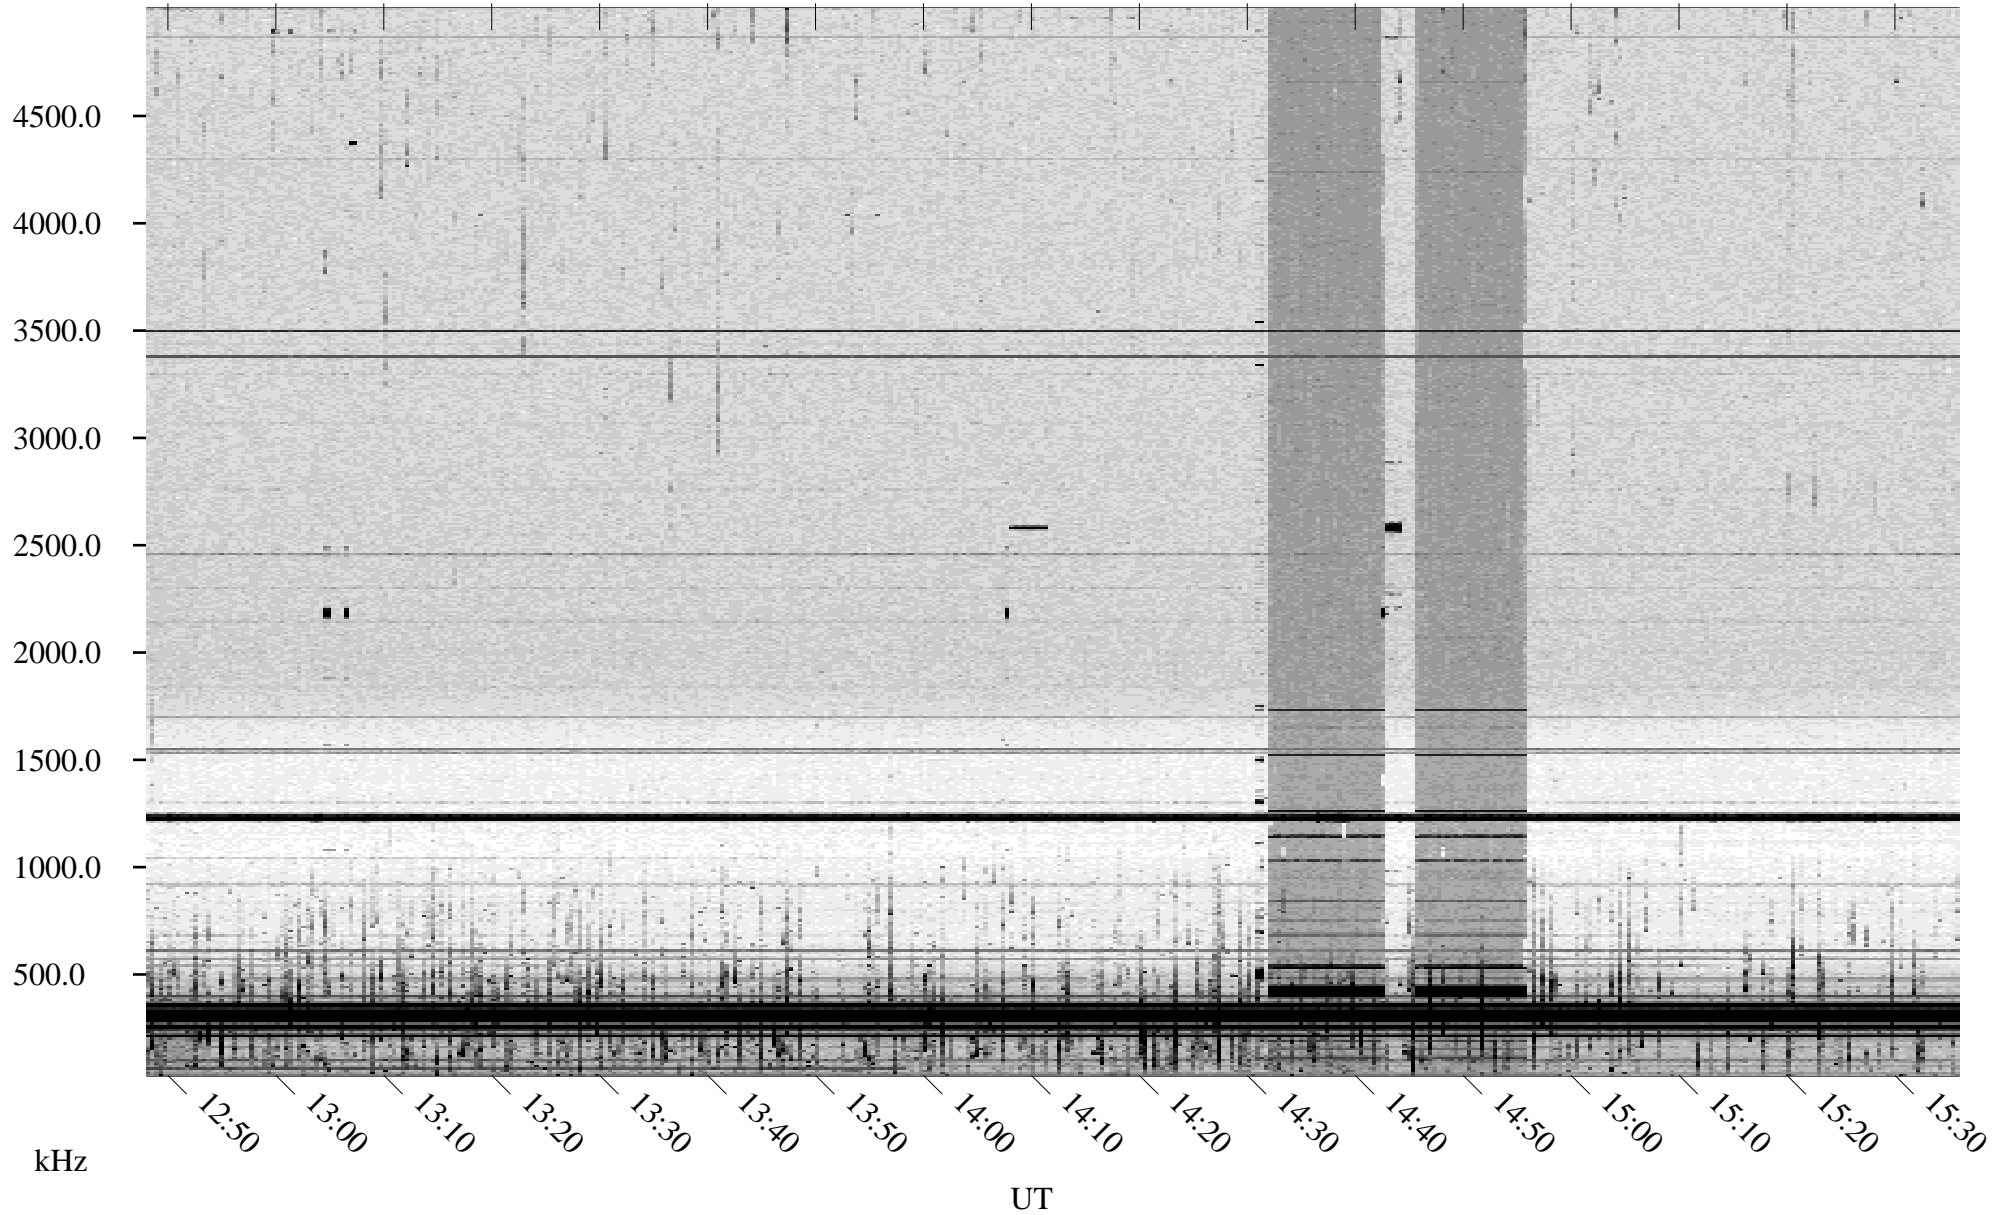

08/12/1998 Churchill, Manitoba

Linear Scale Black = 161 White = 15

ch98224l.r00m max_12

Page 1

08/12/1998 Churchill, Manitoba

Linear Scale Black = 161 White = 15

ch98224l.r00m max_12

Page 2

08/13/1998 Churchill, Manitoba

Linear Scale Black = 161 White = 15

ch98224l.r00m max_12

Page 3

08/13/1998 Churchill, Manitoba

Linear Scale Black = 161 White = 15

ch98224l.r00m max_12

Page 4

08/13/1998 Churchill, Manitoba

Linear Scale Black = 161 White = 15

ch98224l.r00m max_12

Page 5

08/13/1998 Churchill, Manitoba

Linear Scale Black = 161 White = 15

ch98224l.r00m max_12

Page 6

08/13/1998 Churchill, Manitoba

Linear Scale Black = 161 White = 15

ch98224l.r00m max_12

Page 7

08/13/1998 Churchill, Manitoba

Linear Scale Black = 161 White = 15

ch98224l.r00m max_12