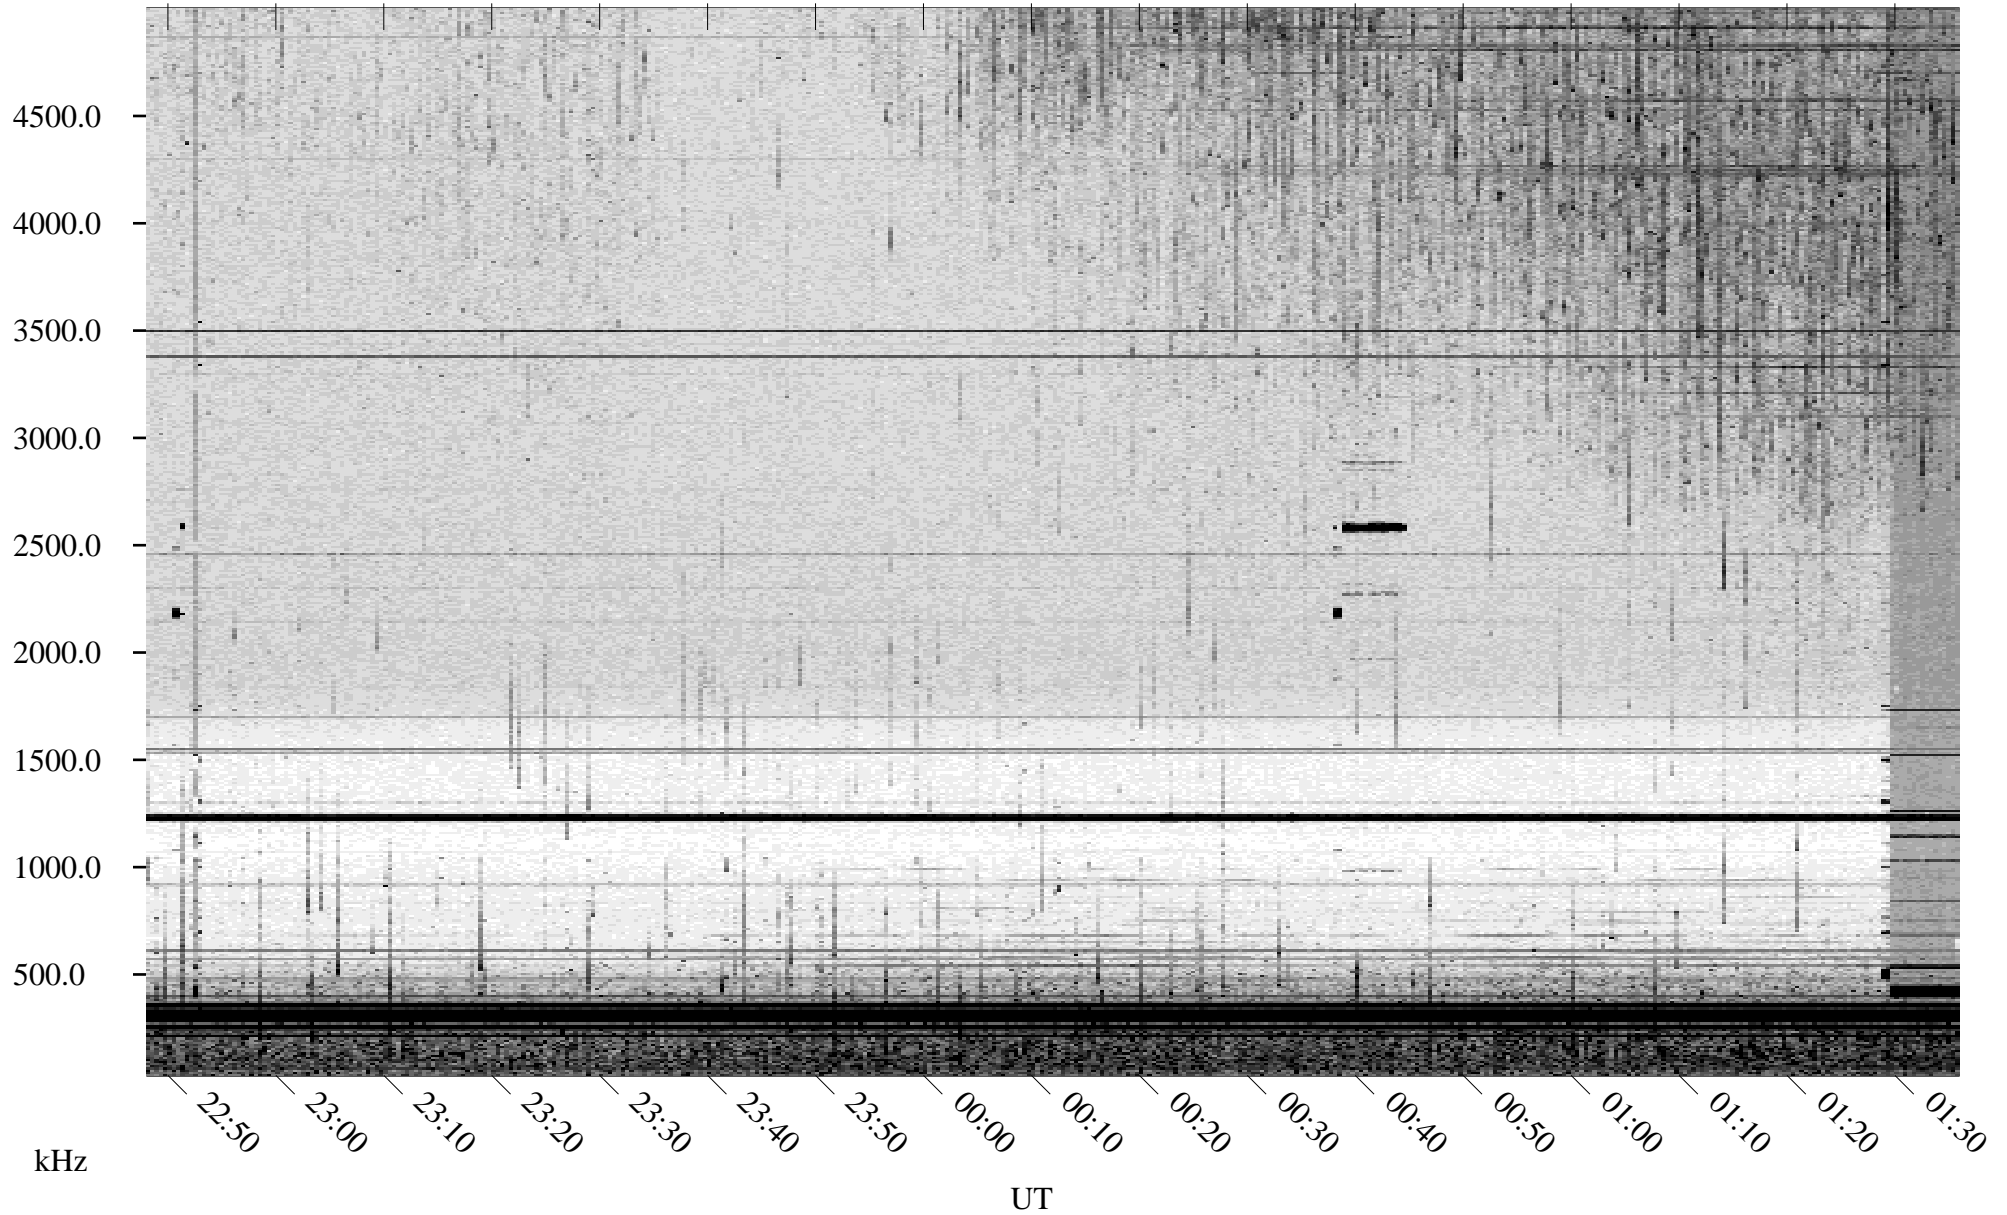

08/12/1998 Churchill, Manitoba

Linear Scale Black = 161 White = 15

ch98224l.r00m max_12

Page 1

08/12/1998 Churchill, Manitoba

Linear Scale Black = 161 White = 15

ch98224l.r00m max_12

Page 2

08/13/1998 Churchill, Manitoba

Linear Scale Black = 161 White = 15

ch98224l.r00m max_12

Page 3

08/13/1998 Churchill, Manitoba

Linear Scale Black = 161 White = 15

ch98224l.r00m max_12

Page 4

08/13/1998 Churchill, Manitoba

Linear Scale Black = 161 White = 15

ch98224l.r00m max_12

Page 5

08/13/1998 Churchill, Manitoba

Linear Scale Black = 161 White = 15

ch98224l.r00m max_12

Page 6

08/13/1998 Churchill, Manitoba

Linear Scale Black = 161 White = 15

ch98224l.r00m max_12

Page 7

08/13/1998 Churchill, Manitoba

Linear Scale Black = 161 White = 15

ch98224l.r00m max_12