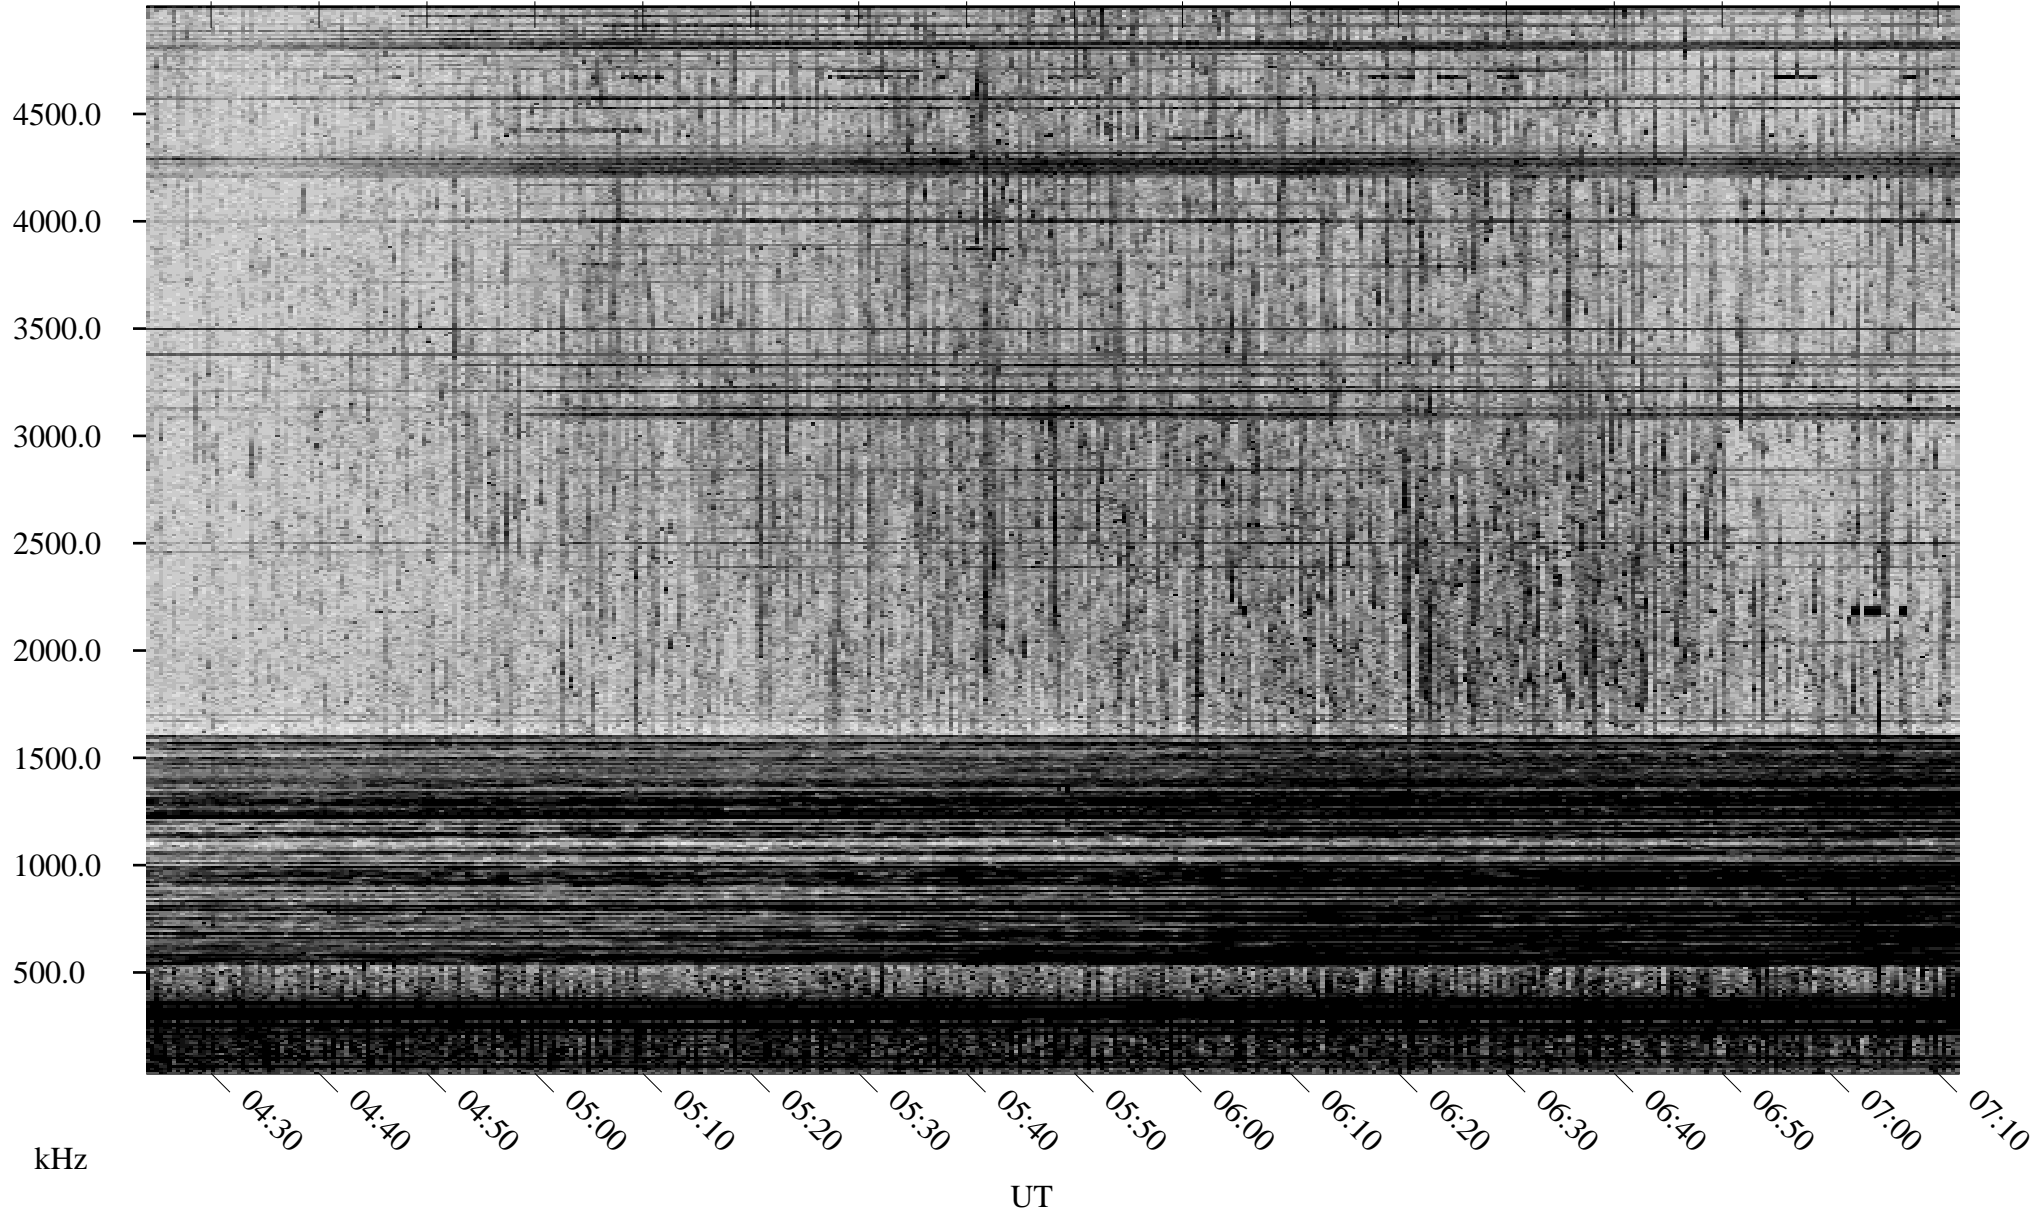

08/12/1998 Churchill, Manitoba

Linear Scale Black = 161 White = 15

ch98224l.r00m max_12

Page 1

08/12/1998 Churchill, Manitoba

Linear Scale Black = 161 White = 15

ch98224l.r00m max_12

Page 2

08/13/1998 Churchill, Manitoba

Linear Scale Black = 161 White = 15

ch98224l.r00m max_12

Page 3

08/13/1998 Churchill, Manitoba

Linear Scale Black = 161 White = 15

ch98224l.r00m max_12

Page 4

08/13/1998 Churchill, Manitoba

Linear Scale Black = 161 White = 15

ch98224l.r00m max_12

Page 5

08/13/1998 Churchill, Manitoba

Linear Scale Black = 161 White = 15

ch98224l.r00m max_12

Page 6

08/13/1998 Churchill, Manitoba

Linear Scale Black = 161 White = 15

ch98224l.r00m max_12

Page 7

08/13/1998 Churchill, Manitoba

Linear Scale Black = 161 White = 15

ch98224l.r00m max_12