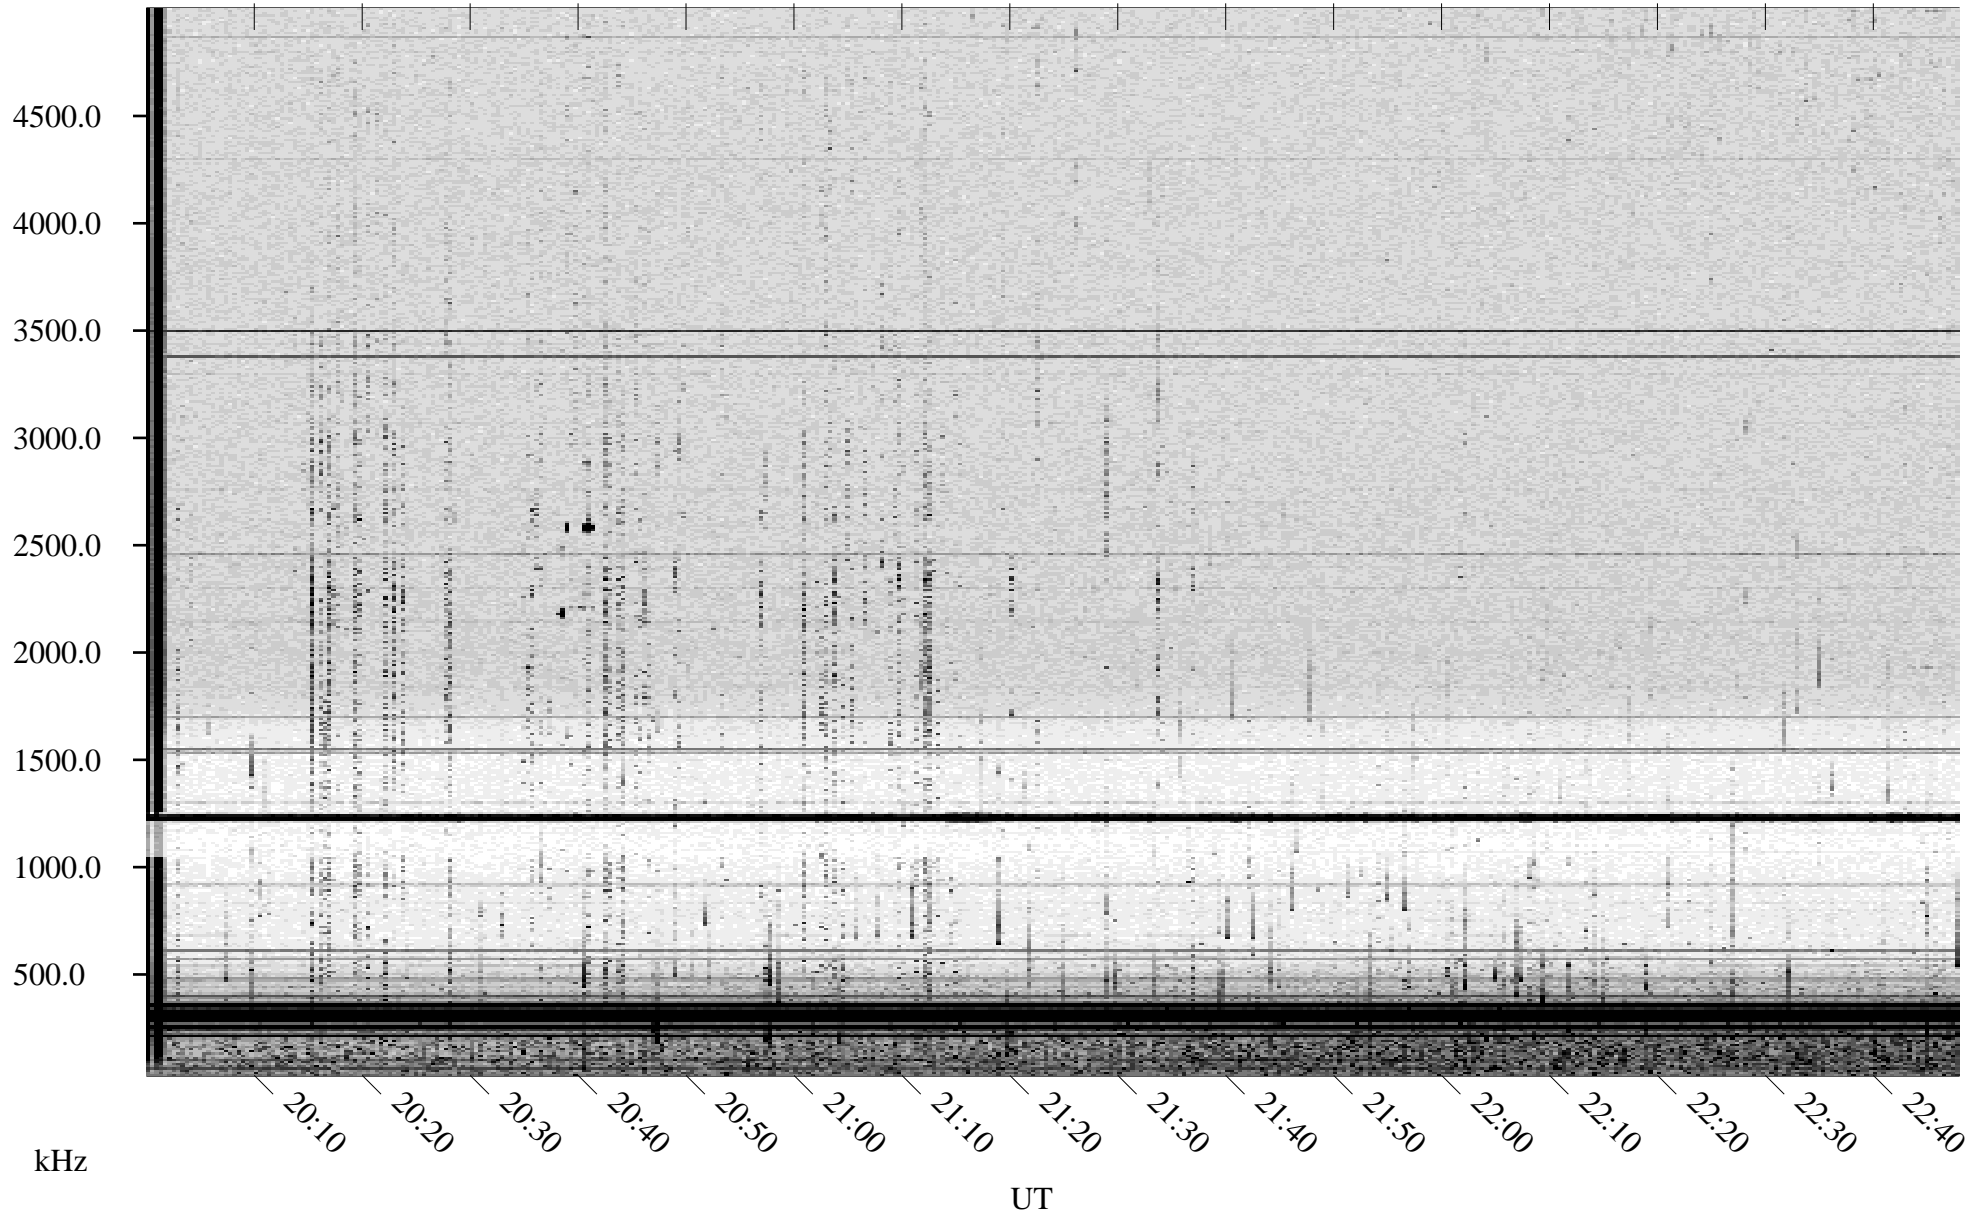

08/12/1998 Churchill, Manitoba

Linear Scale Black = 161 White = 15

ch98224l.r00m max_12

Page 1

08/12/1998 Churchill, Manitoba

Linear Scale Black = 161 White = 15

ch98224l.r00m max_12

Page 2

08/13/1998 Churchill, Manitoba

Linear Scale Black = 161 White = 15

ch98224l.r00m max_12

Page 3

08/13/1998 Churchill, Manitoba

Linear Scale Black = 161 White = 15

ch98224l.r00m max_12

Page 4

08/13/1998 Churchill, Manitoba

Linear Scale Black = 161 White = 15

ch98224l.r00m max_12

Page 5

08/13/1998 Churchill, Manitoba

Linear Scale Black = 161 White = 15

ch98224l.r00m max_12

Page 6

08/13/1998 Churchill, Manitoba

Linear Scale Black = 161 White = 15

ch98224l.r00m max_12

Page 7

08/13/1998 Churchill, Manitoba

Linear Scale Black = 161 White = 15

ch98224l.r00m max_12