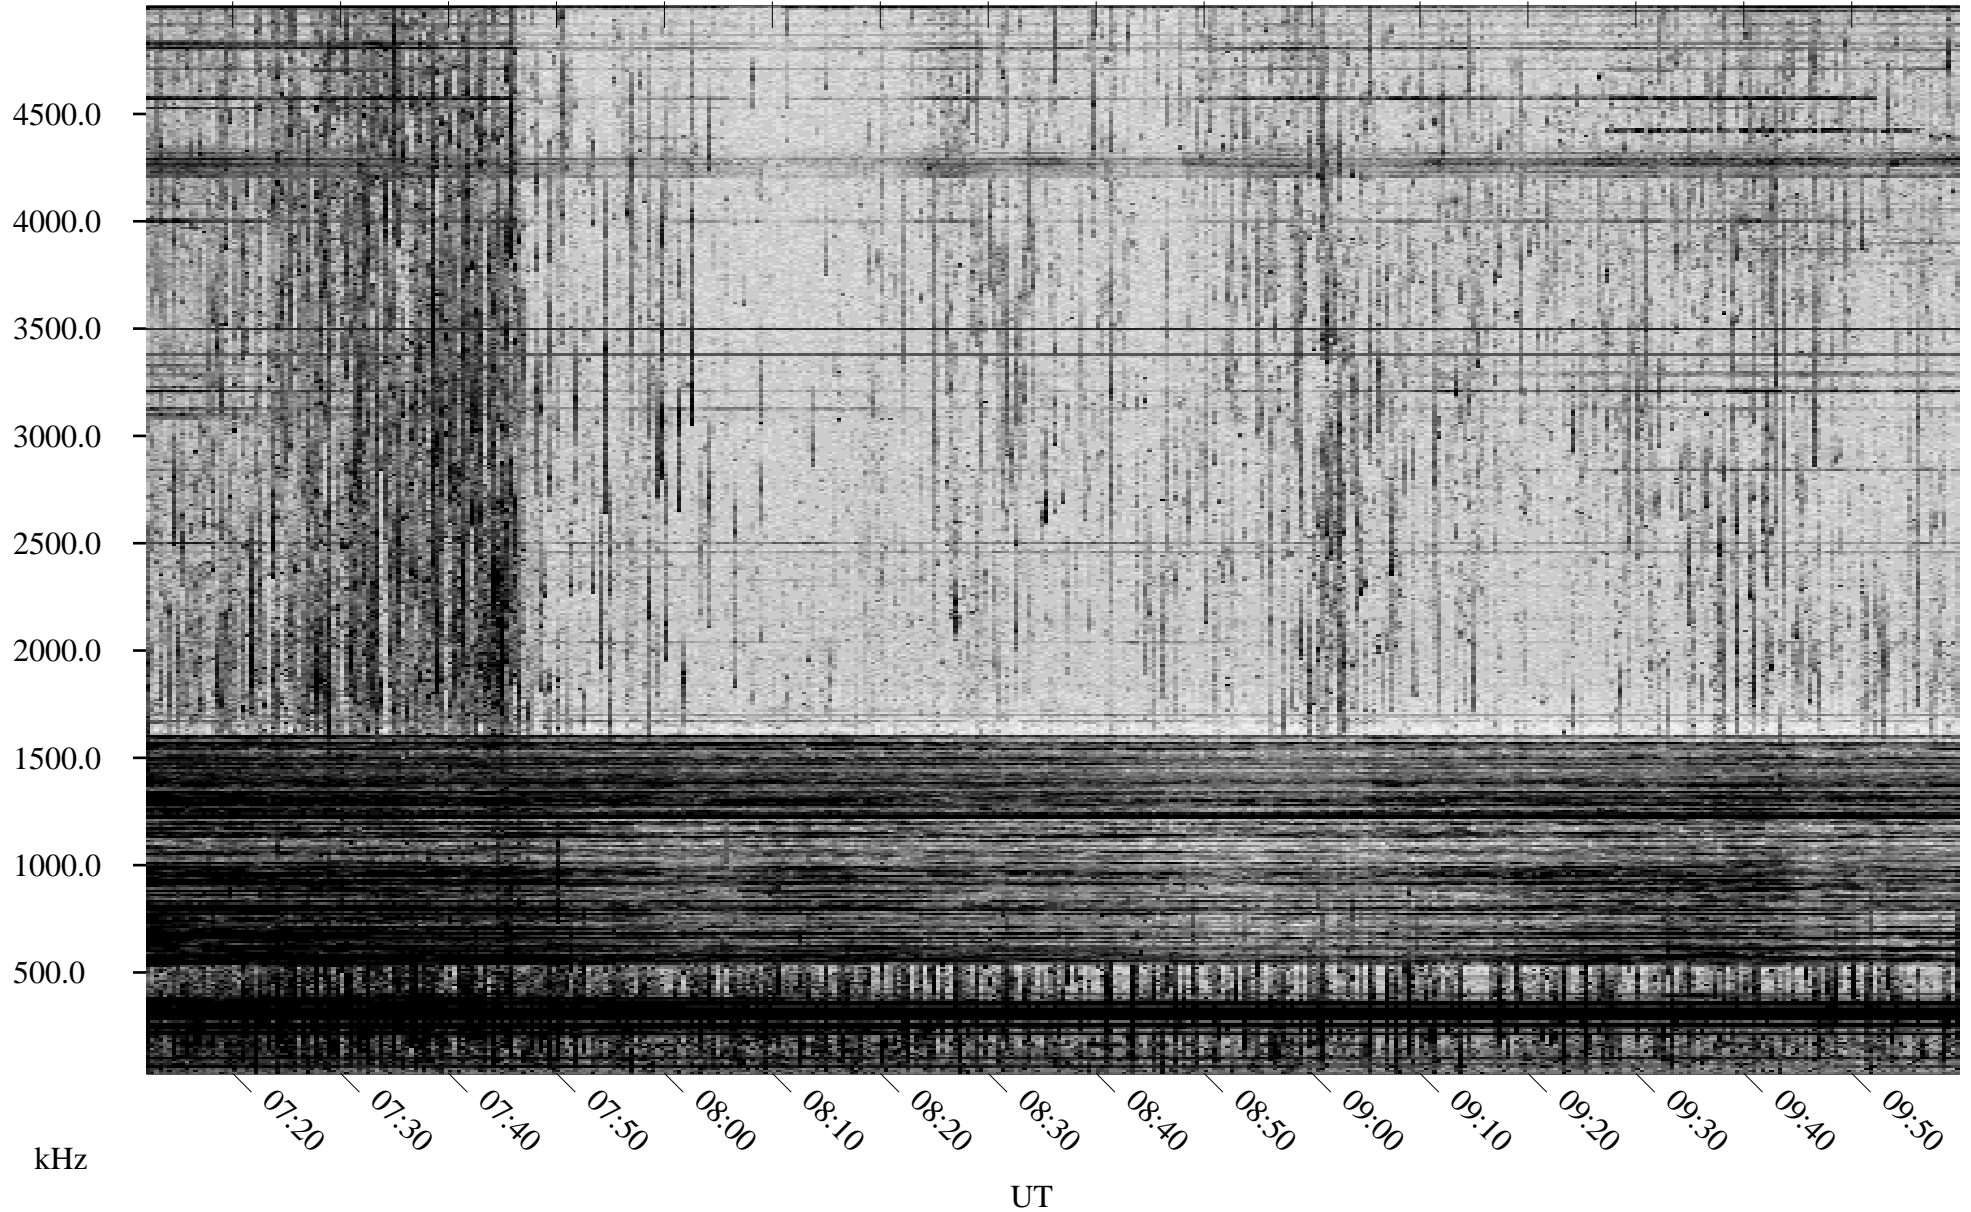

08/12/1998 Churchill, Manitoba

Linear Scale Black = 161 White = 15

ch98224l.r00m max_12

Page 1

08/12/1998 Churchill, Manitoba

Linear Scale Black = 161 White = 15

ch98224l.r00m max_12

Page 2

08/13/1998 Churchill, Manitoba

Linear Scale Black = 161 White = 15

ch98224l.r00m max_12

Page 3

08/13/1998 Churchill, Manitoba

Linear Scale Black = 161 White = 15

ch98224l.r00m max_12

Page 4

08/13/1998 Churchill, Manitoba

Linear Scale Black = 161 White = 15

ch98224l.r00m max_12

Page 5

08/13/1998 Churchill, Manitoba

Linear Scale Black = 161 White = 15

ch98224l.r00m max_12

Page 6

08/13/1998 Churchill, Manitoba

Linear Scale Black = 161 White = 15

ch98224l.r00m max_12

Page 7

08/13/1998 Churchill, Manitoba

Linear Scale Black = 161 White = 15

ch98224l.r00m max_12