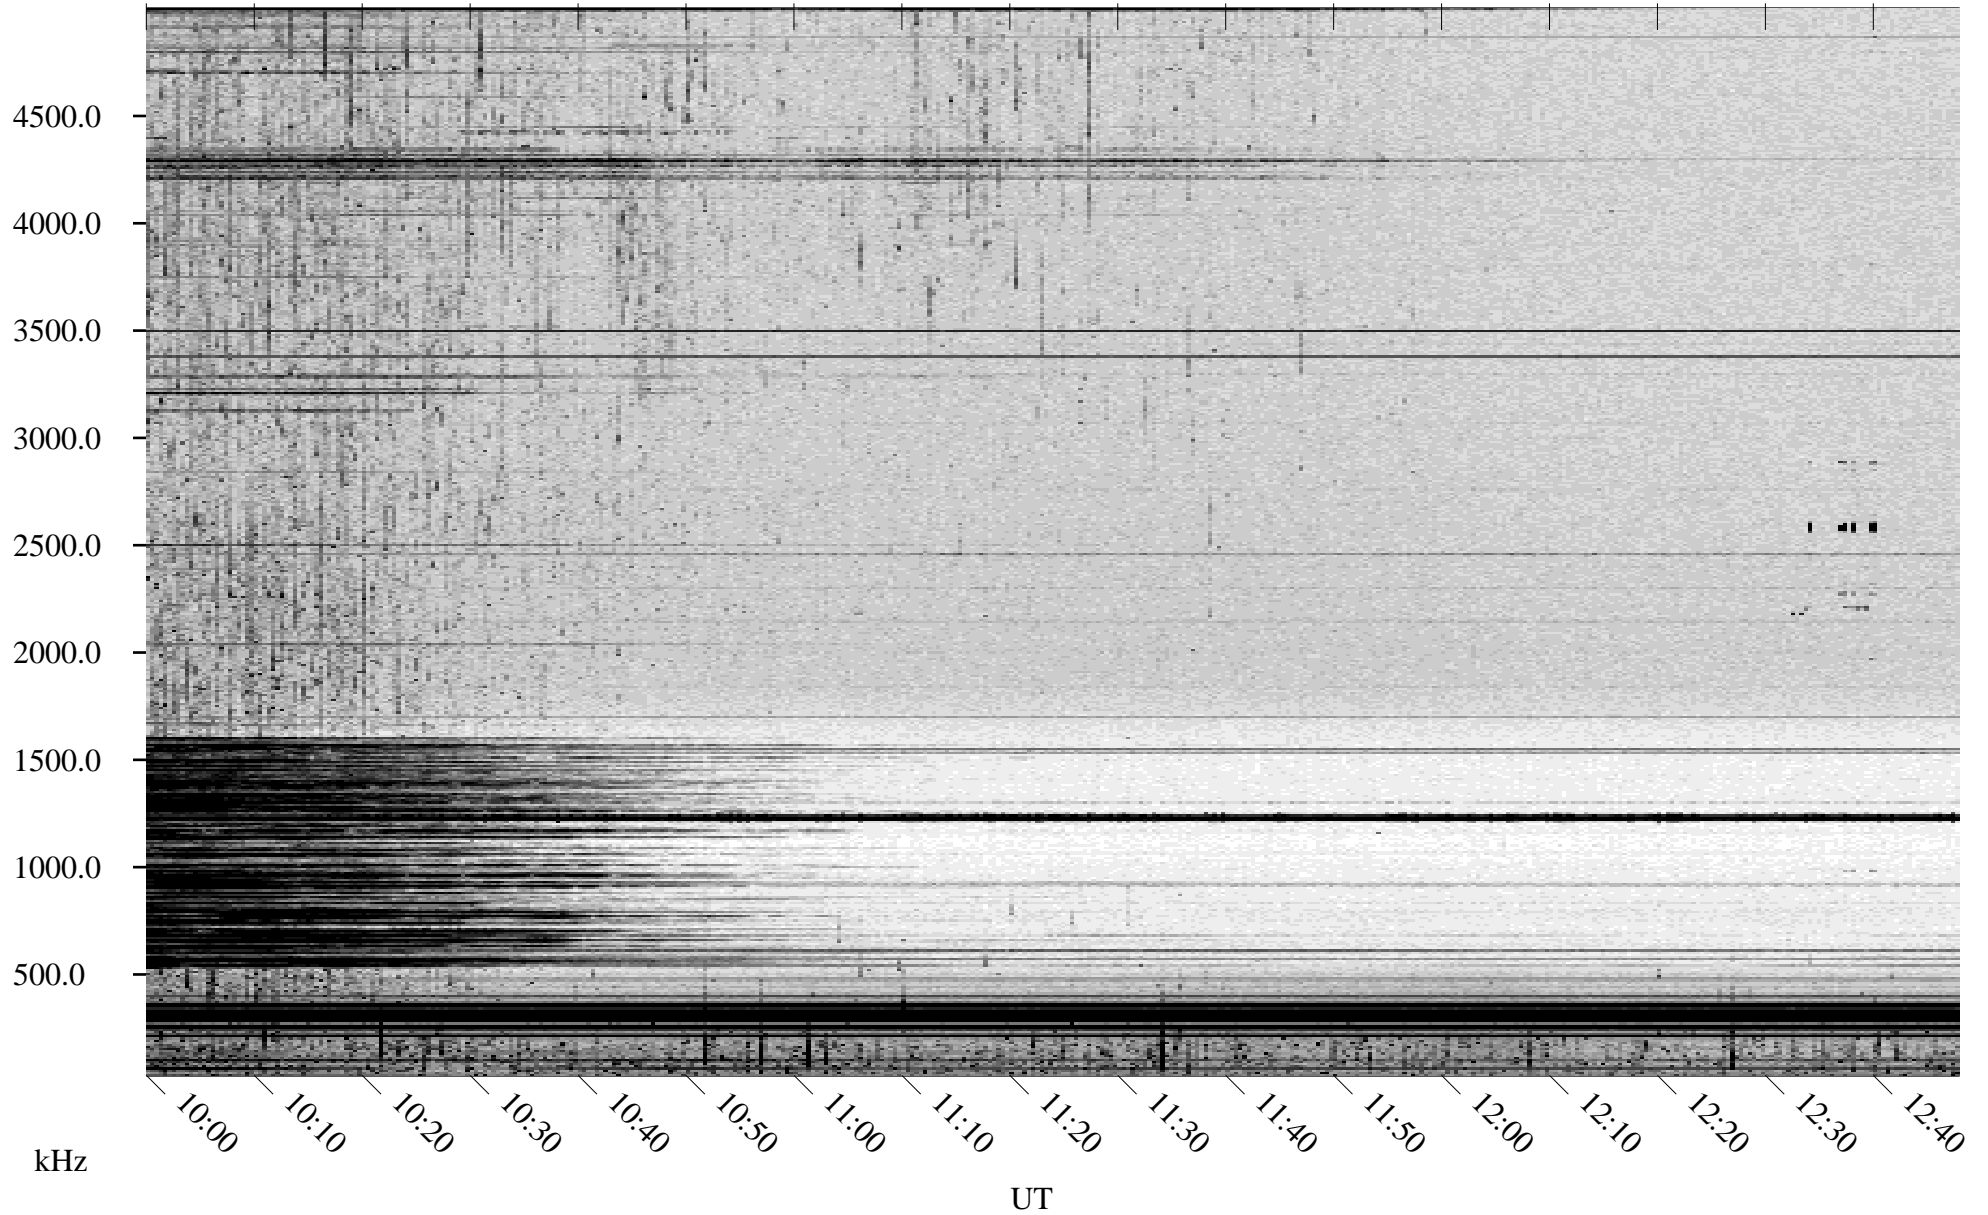

# 08/14/1998 Churchill, Manitoba

Linear Scale    Black = 161    White = 15

ch982251.r00m max\_12

Page 5

# 08/14/1998 Churchill, Manitoba

Linear Scale    Black = 161    White = 15

ch982251.r00m max\_12

Page 6

# 08/14/1998 Churchill, Manitoba

Linear Scale    Black = 161    White = 15

ch982251.r00m max\_12

Page 7