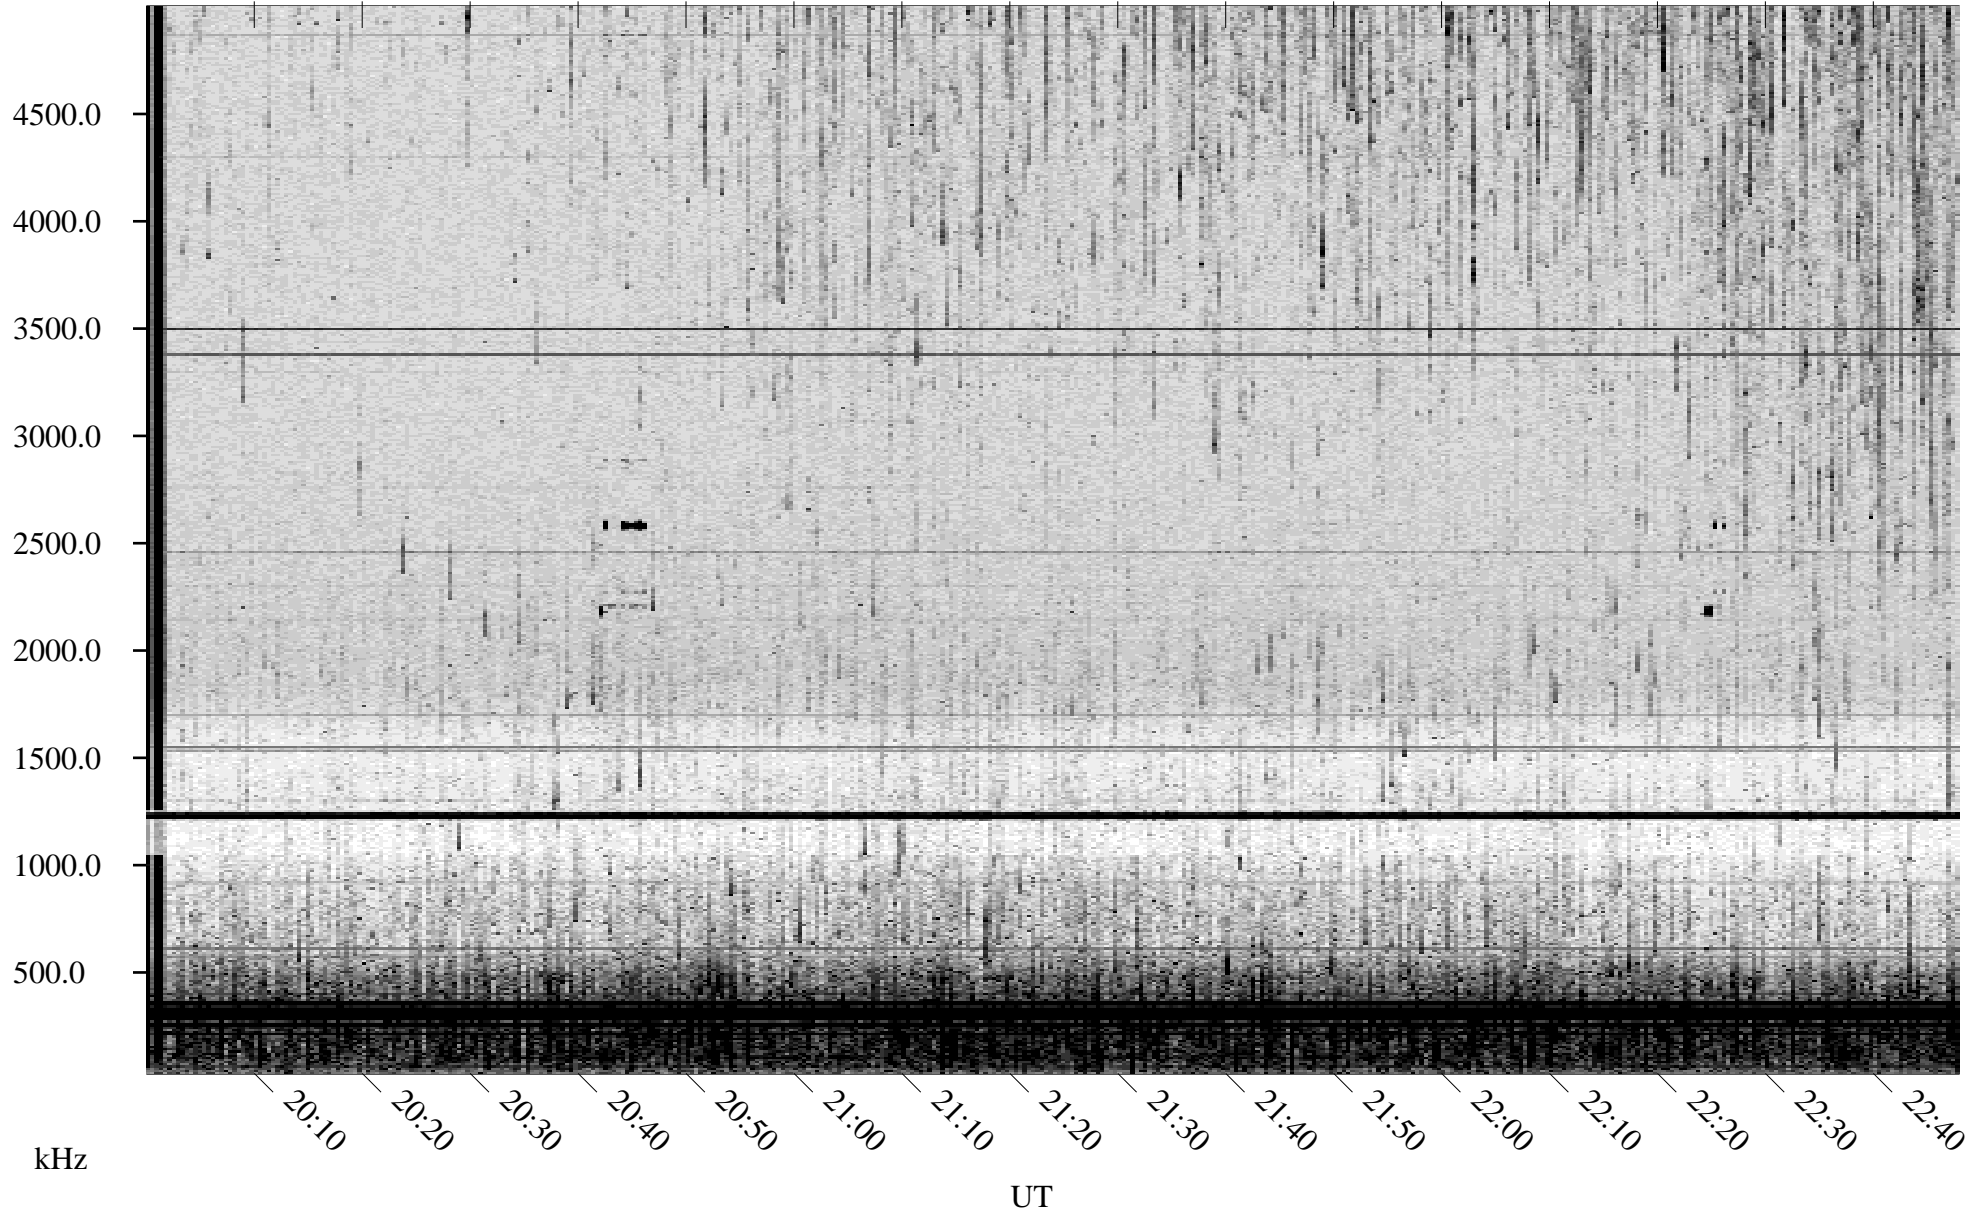

# 08/13/1998 Churchill, Manitoba

Linear Scale    Black = 161    White = 15

ch98225l.r00m max\_12

Page 1

# 08/13/1998 Churchill, Manitoba

Linear Scale    Black = 161    White = 15

ch982251.r00m max\_12

Page 2

# 08/14/1998 Churchill, Manitoba

Linear Scale    Black = 161    White = 15

ch982251.r00m max\_12

Page 3

# 08/14/1998 Churchill, Manitoba

Linear Scale    Black = 161    White = 15

ch98225l.r00m max\_12

Page 4