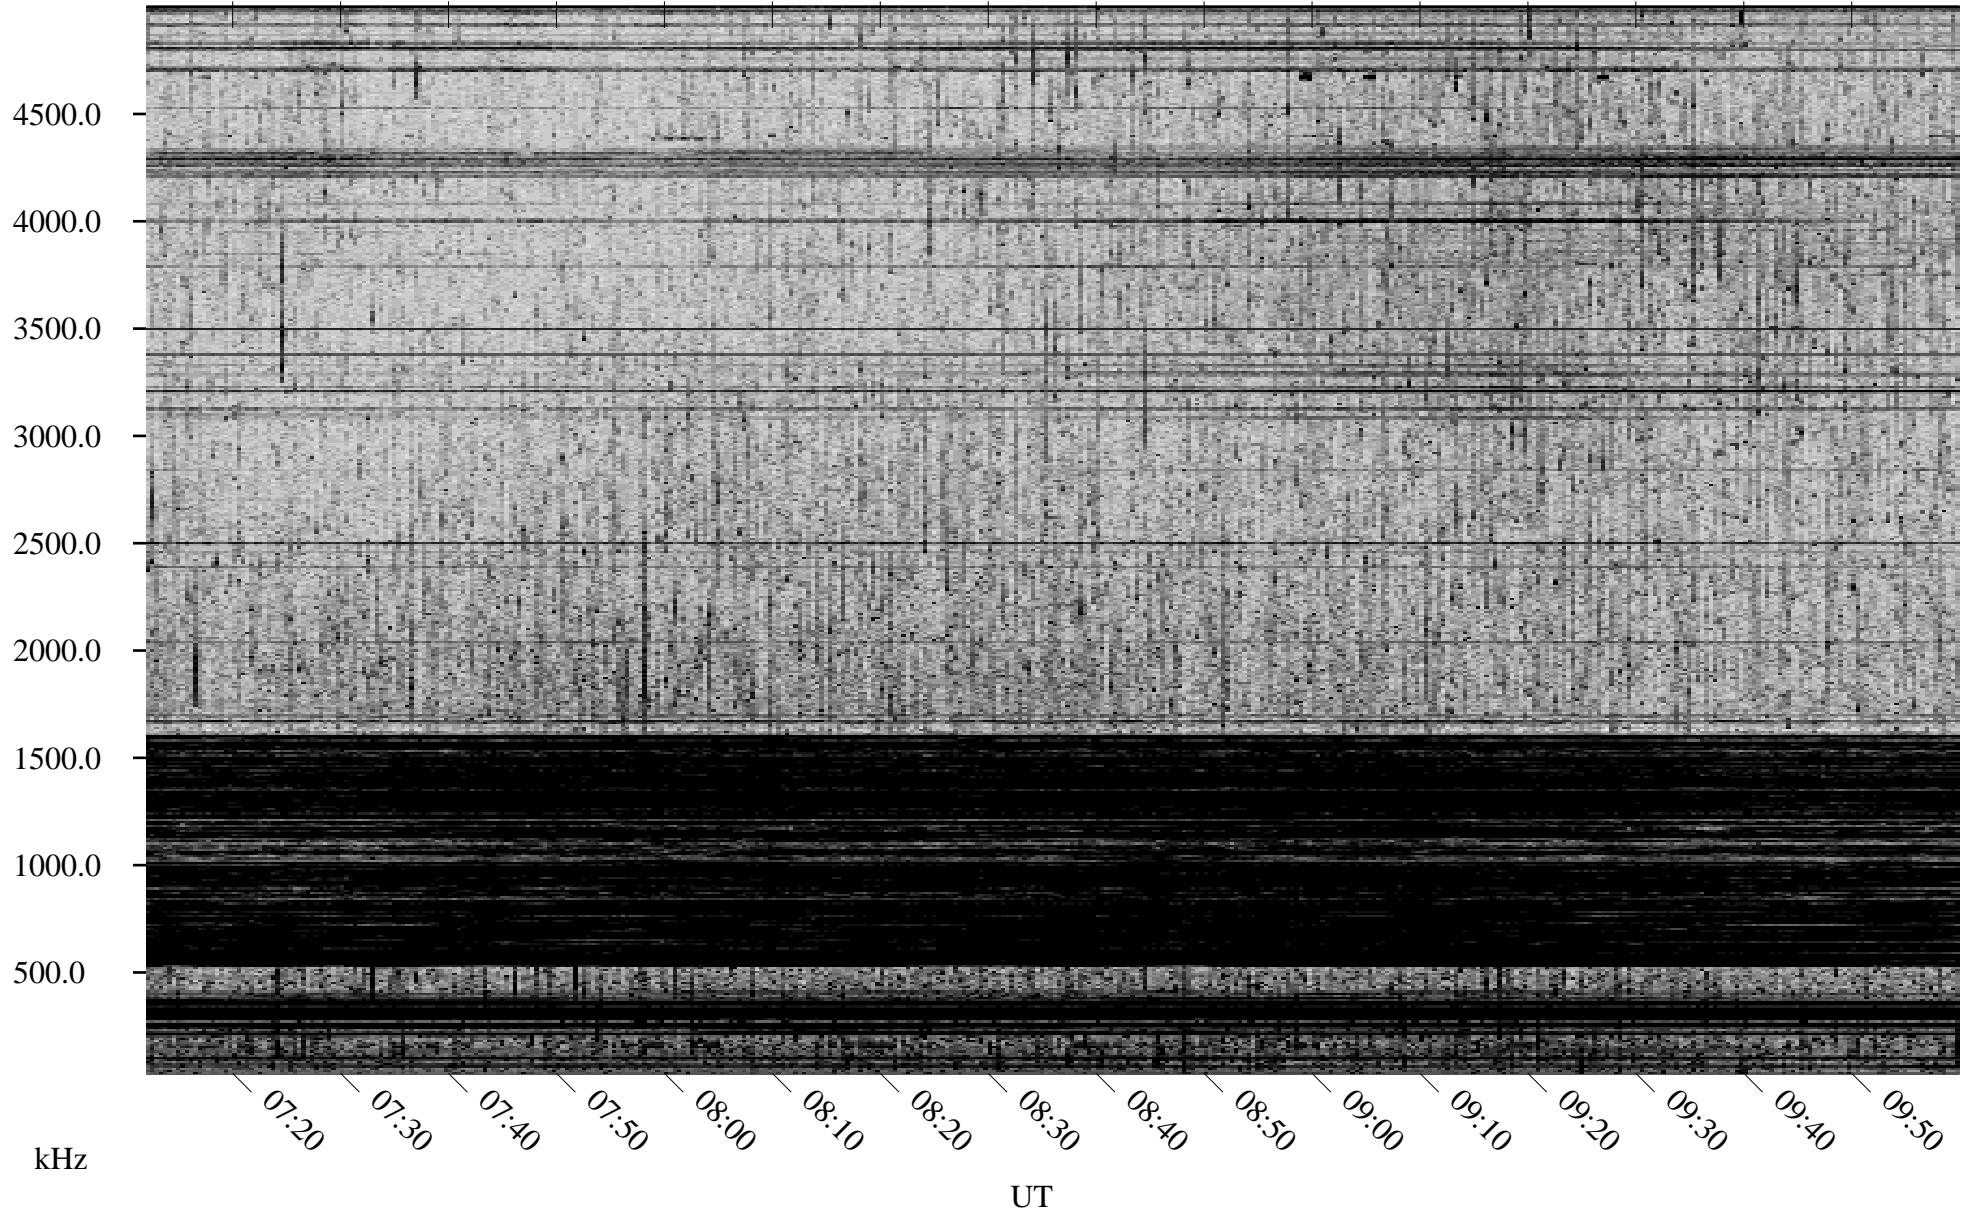

# 08/14/1998 Churchill, Manitoba

Linear Scale    Black = 161    White = 15

ch982251.r00m max\_12

Page 3

# 08/14/1998 Churchill, Manitoba

Linear Scale    Black = 161    White = 15

ch98225l.r00m max\_12

Page 4

# 08/14/1998 Churchill, Manitoba

Linear Scale    Black = 161    White = 15

ch982251.r00m max\_12

Page 5

# 08/14/1998 Churchill, Manitoba

Linear Scale    Black = 161    White = 15

ch982251.r00m max\_12

Page 6