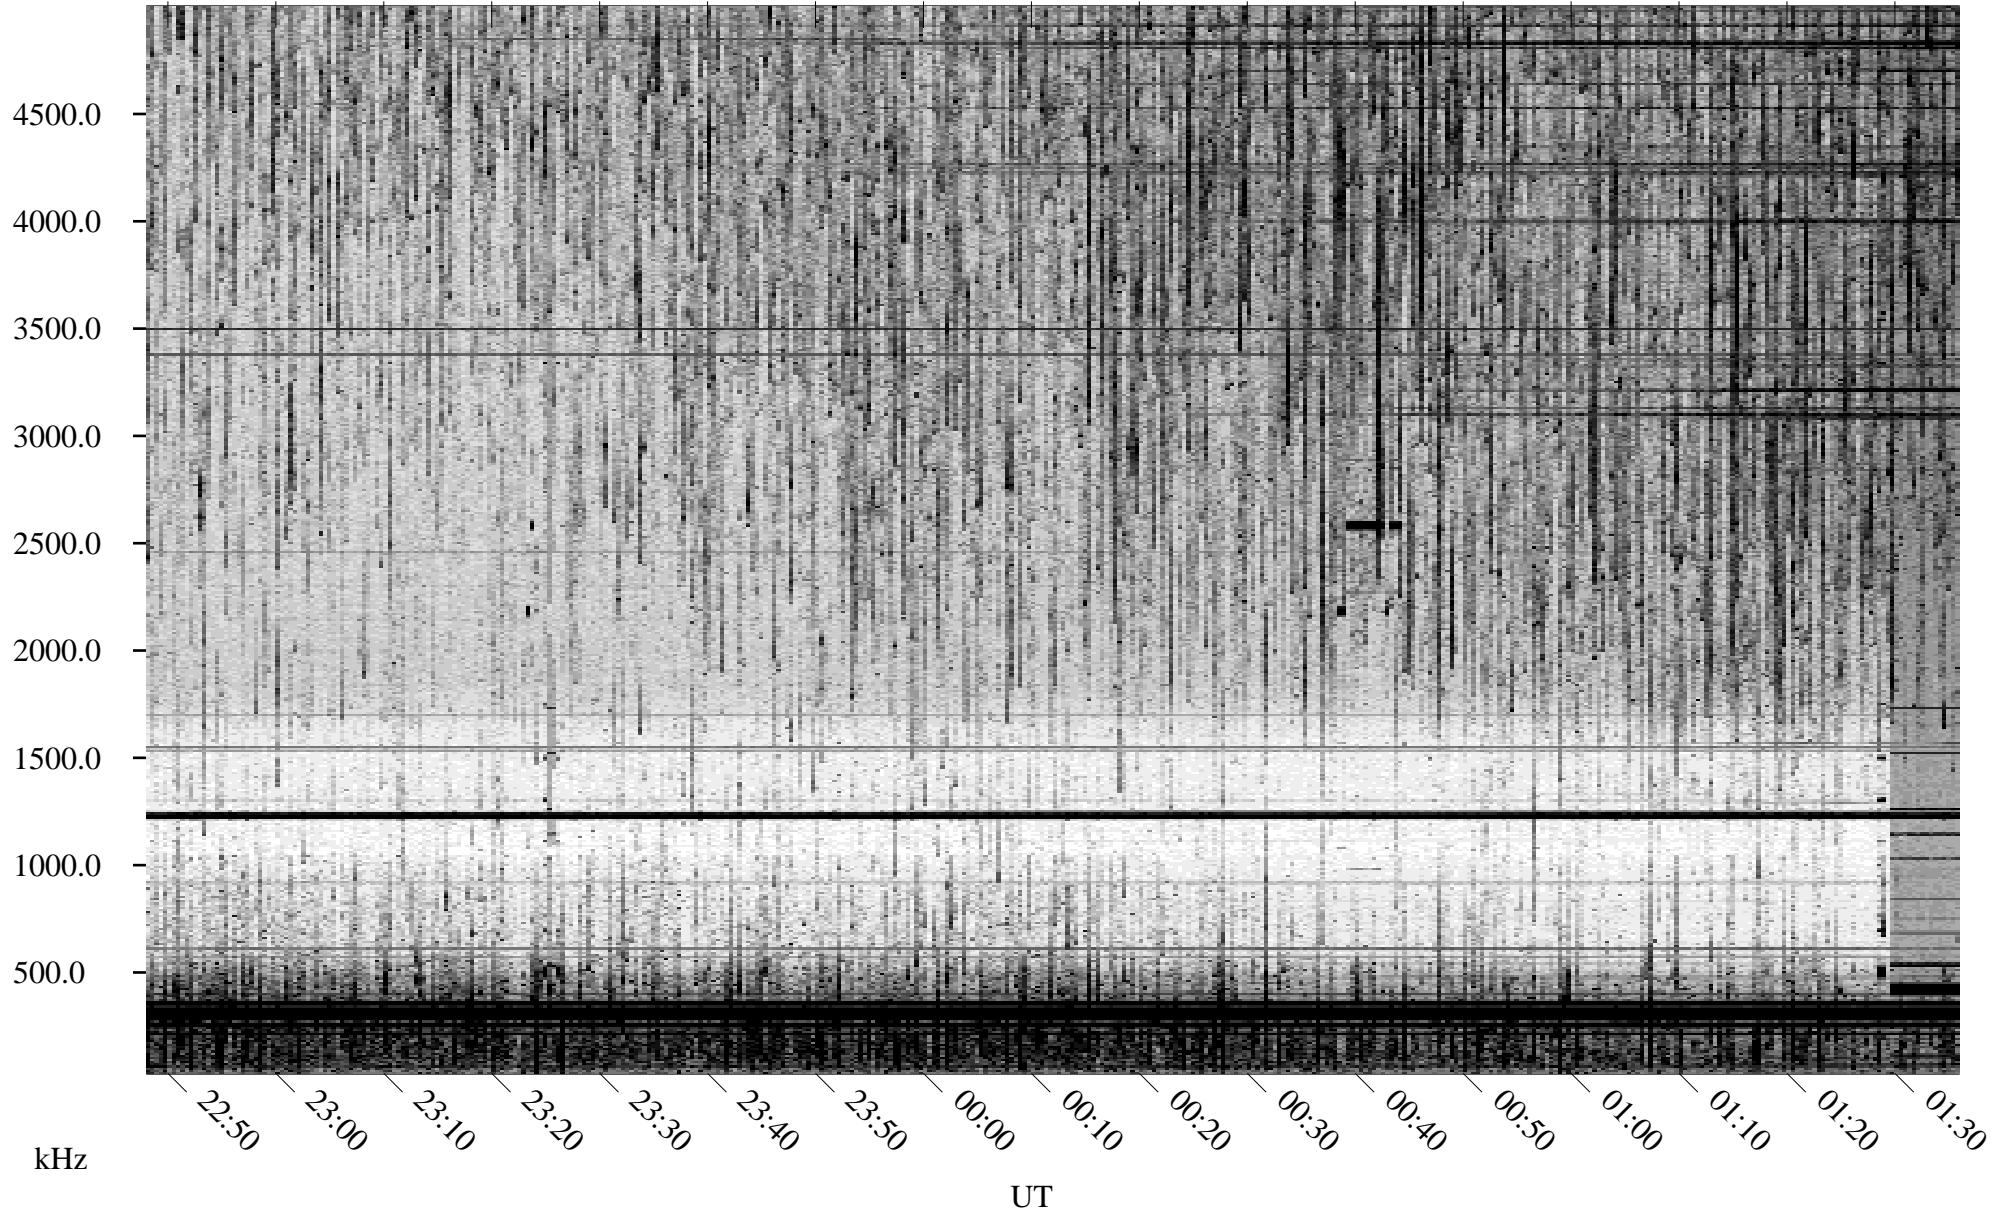

# 08/13/1998 Churchill, Manitoba

Linear Scale    Black = 161    White = 15

ch98225l.r00m max\_12

Page 1

# 08/13/1998 Churchill, Manitoba

Linear Scale    Black = 161    White = 15

ch982251.r00m max\_12

Page 2

# 08/14/1998 Churchill, Manitoba

Linear Scale    Black = 161    White = 15

ch982251.r00m max\_12

Page 3

# 08/14/1998 Churchill, Manitoba

Linear Scale    Black = 161    White = 15

ch98225l.r00m max\_12

Page 4