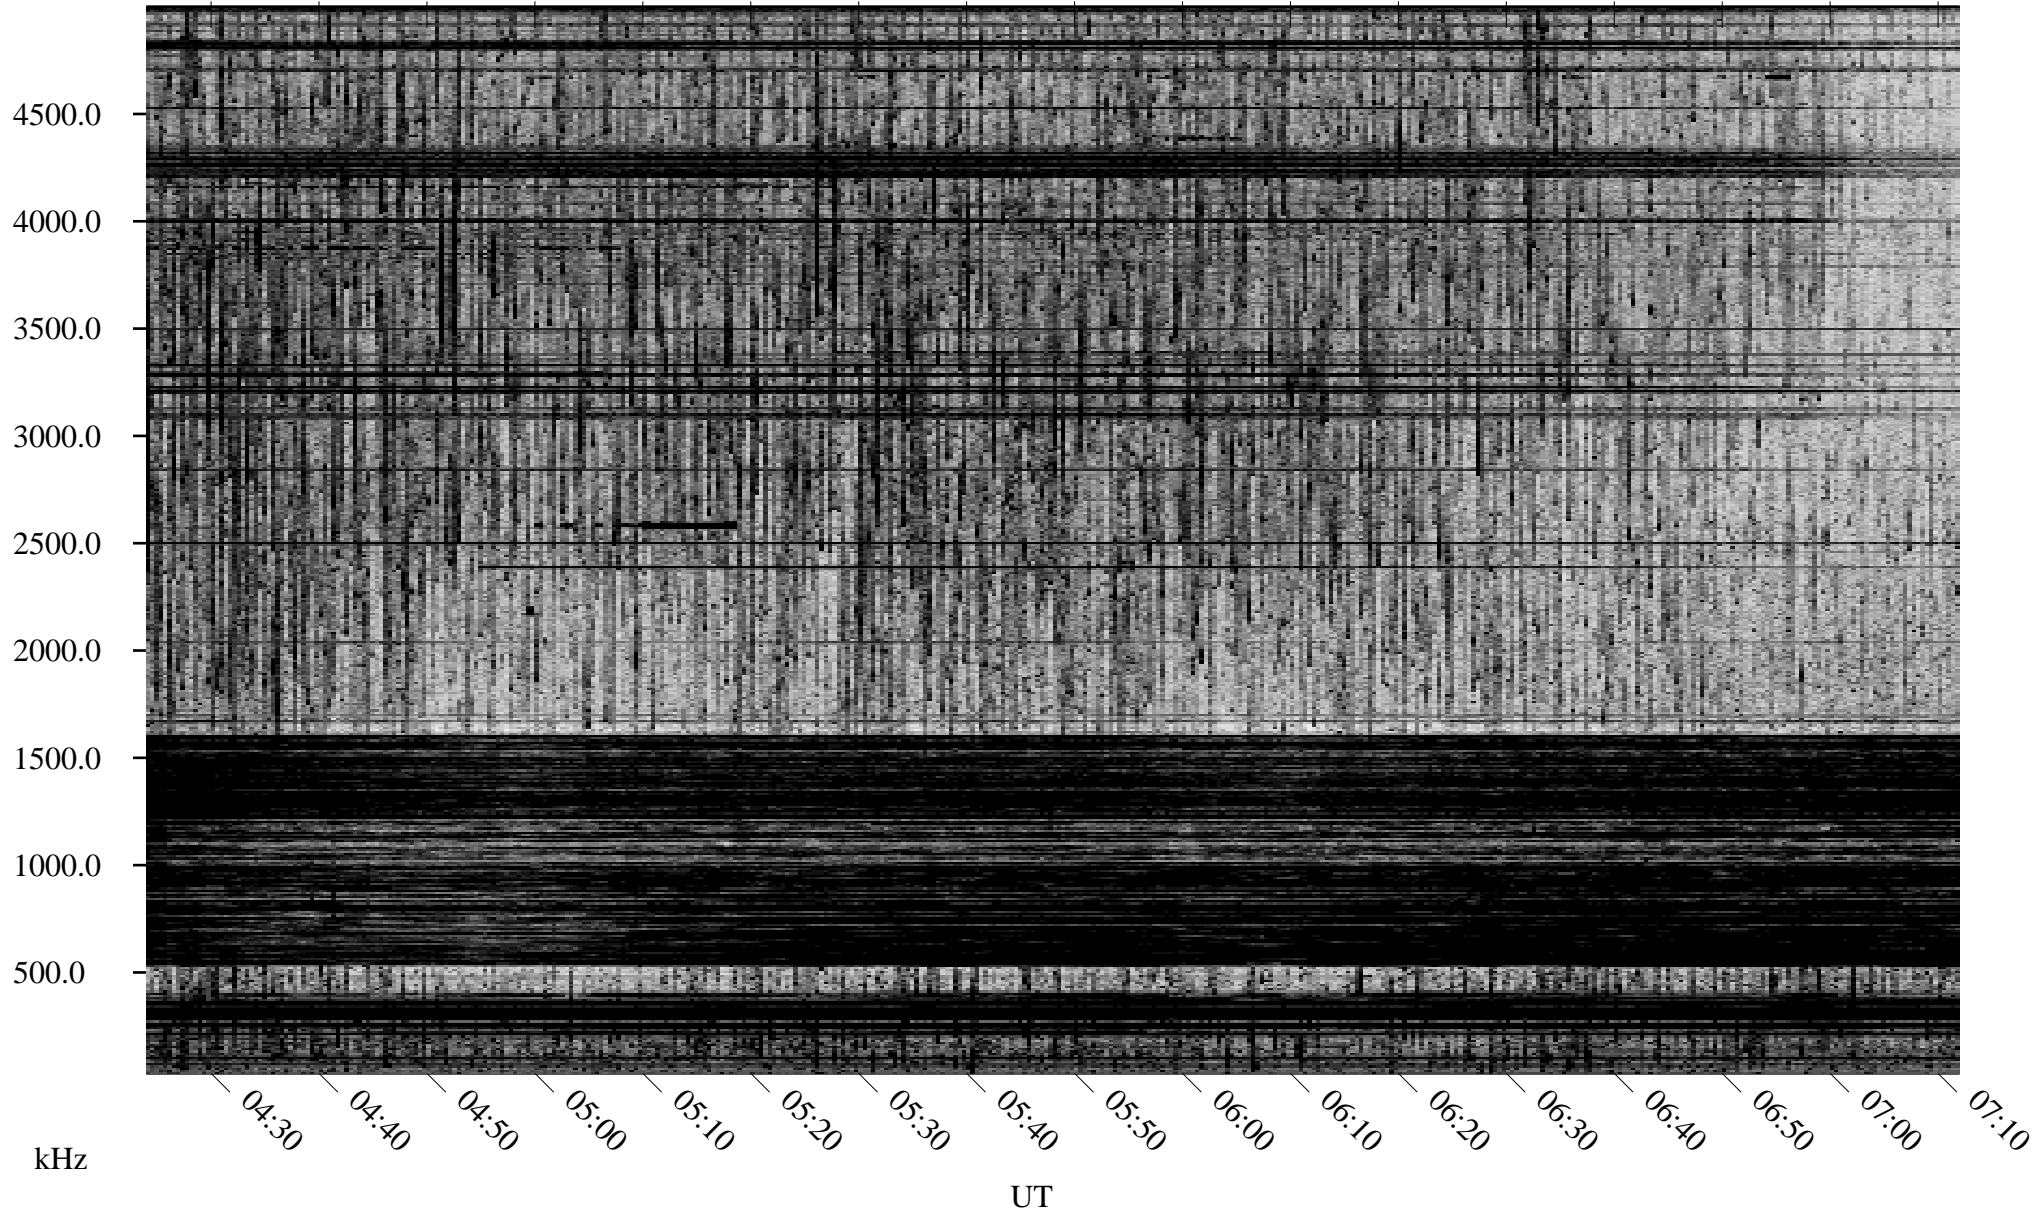

# 08/13/1998 Churchill, Manitoba

Linear Scale    Black = 161    White = 15

ch98225l.r00m max\_12

Page 1

# 08/13/1998 Churchill, Manitoba

Linear Scale    Black = 161    White = 15

ch982251.r00m max\_12

Page 2

# 08/14/1998 Churchill, Manitoba

Linear Scale    Black = 161    White = 15

ch982251.r00m max\_12

Page 3

# 08/14/1998 Churchill, Manitoba

Linear Scale    Black = 161    White = 15

ch98225l.r00m max\_12

Page 4