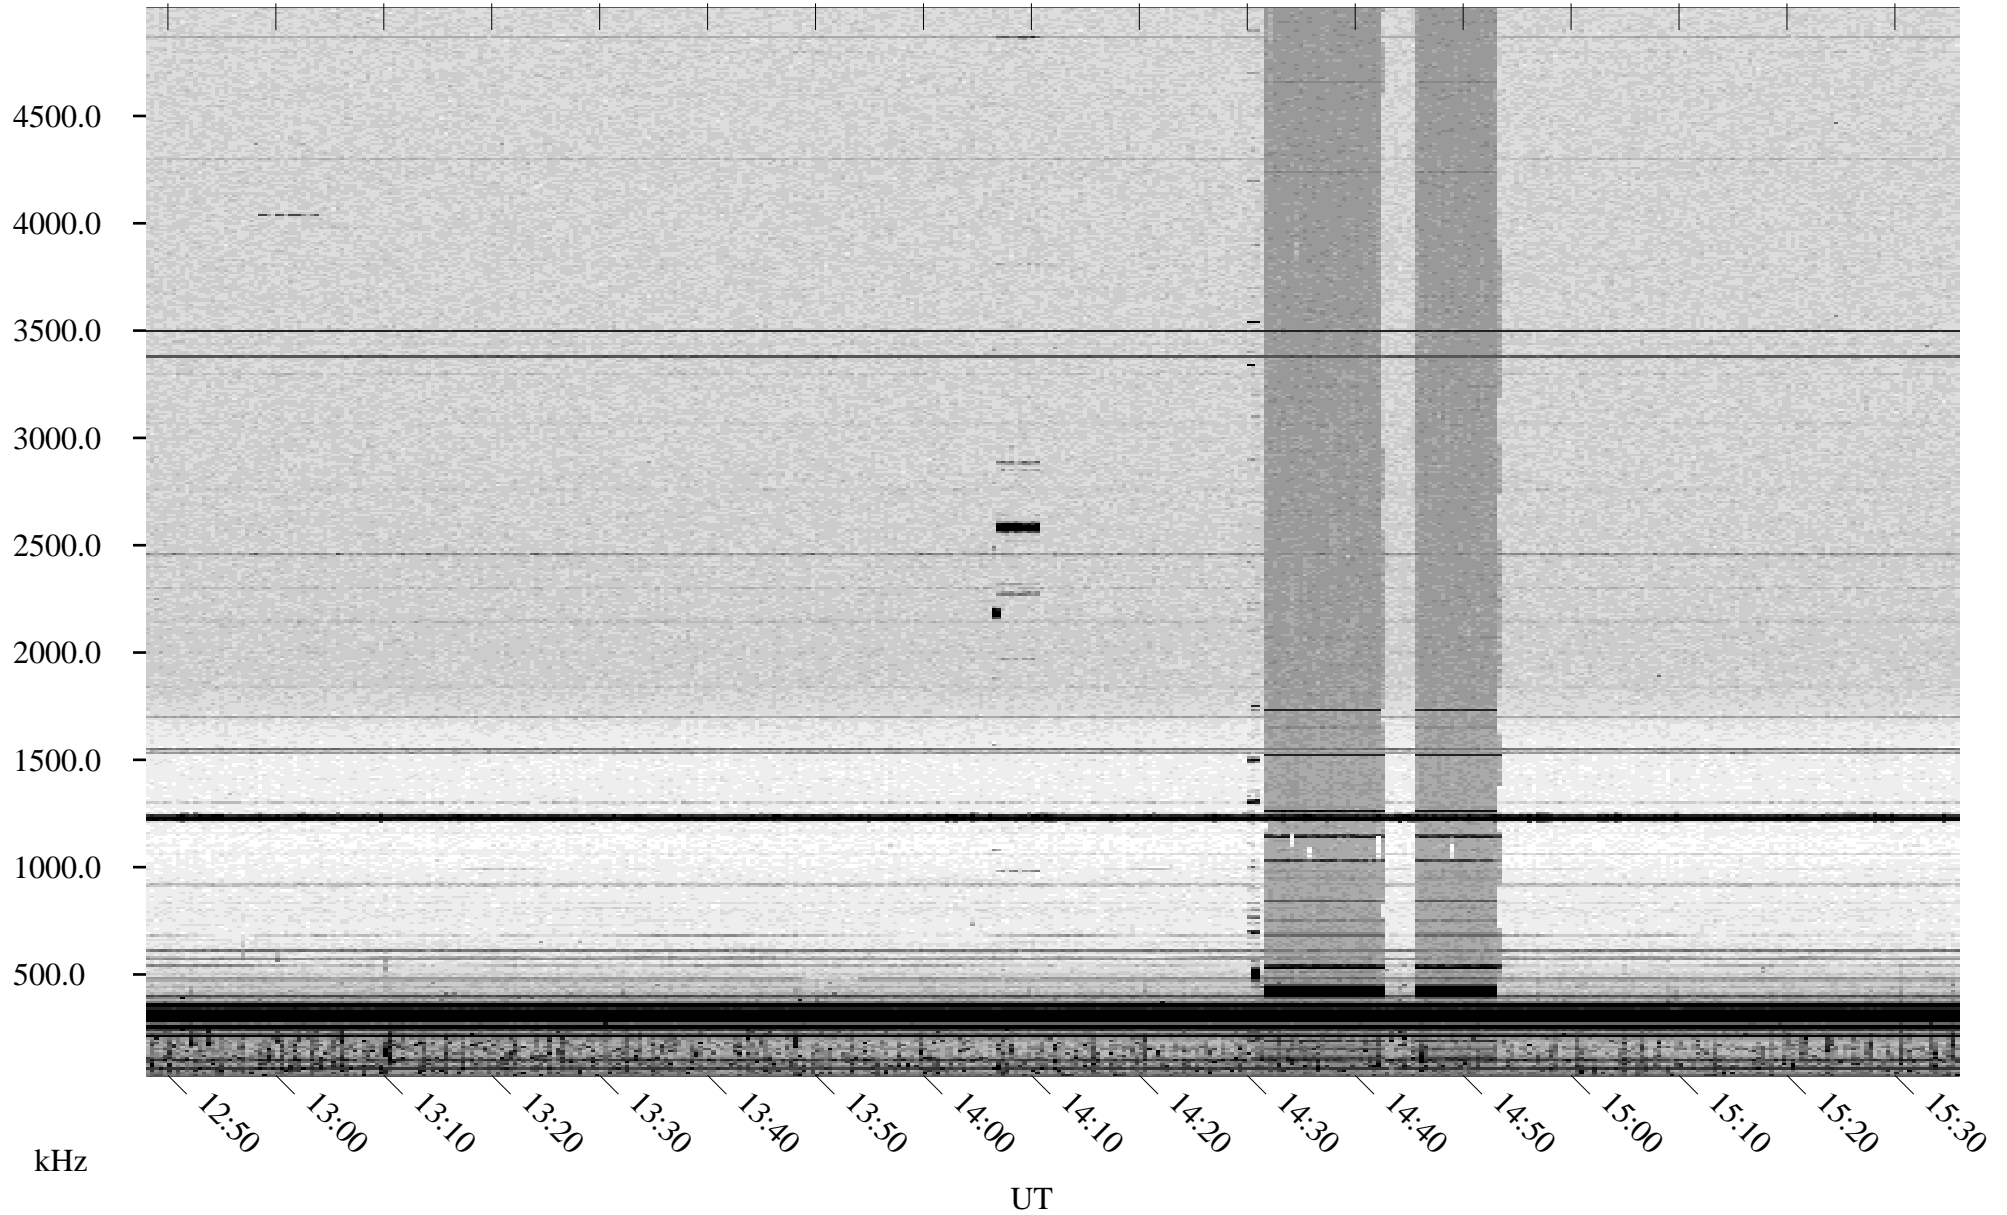

# 08/14/1998 Churchill, Manitoba

Linear Scale    Black = 161    White = 15

ch982251.r00m max\_12

Page 5

# 08/14/1998 Churchill, Manitoba

Linear Scale    Black = 161    White = 15

ch982251.r00m max\_12

Page 6

# 08/14/1998 Churchill, Manitoba

Linear Scale    Black = 161    White = 15

ch982251.r00m max\_12

Page 7

# 08/14/1998 Churchill, Manitoba

Linear Scale    Black = 161    White = 15

ch982251.r00m max\_12

Page 8