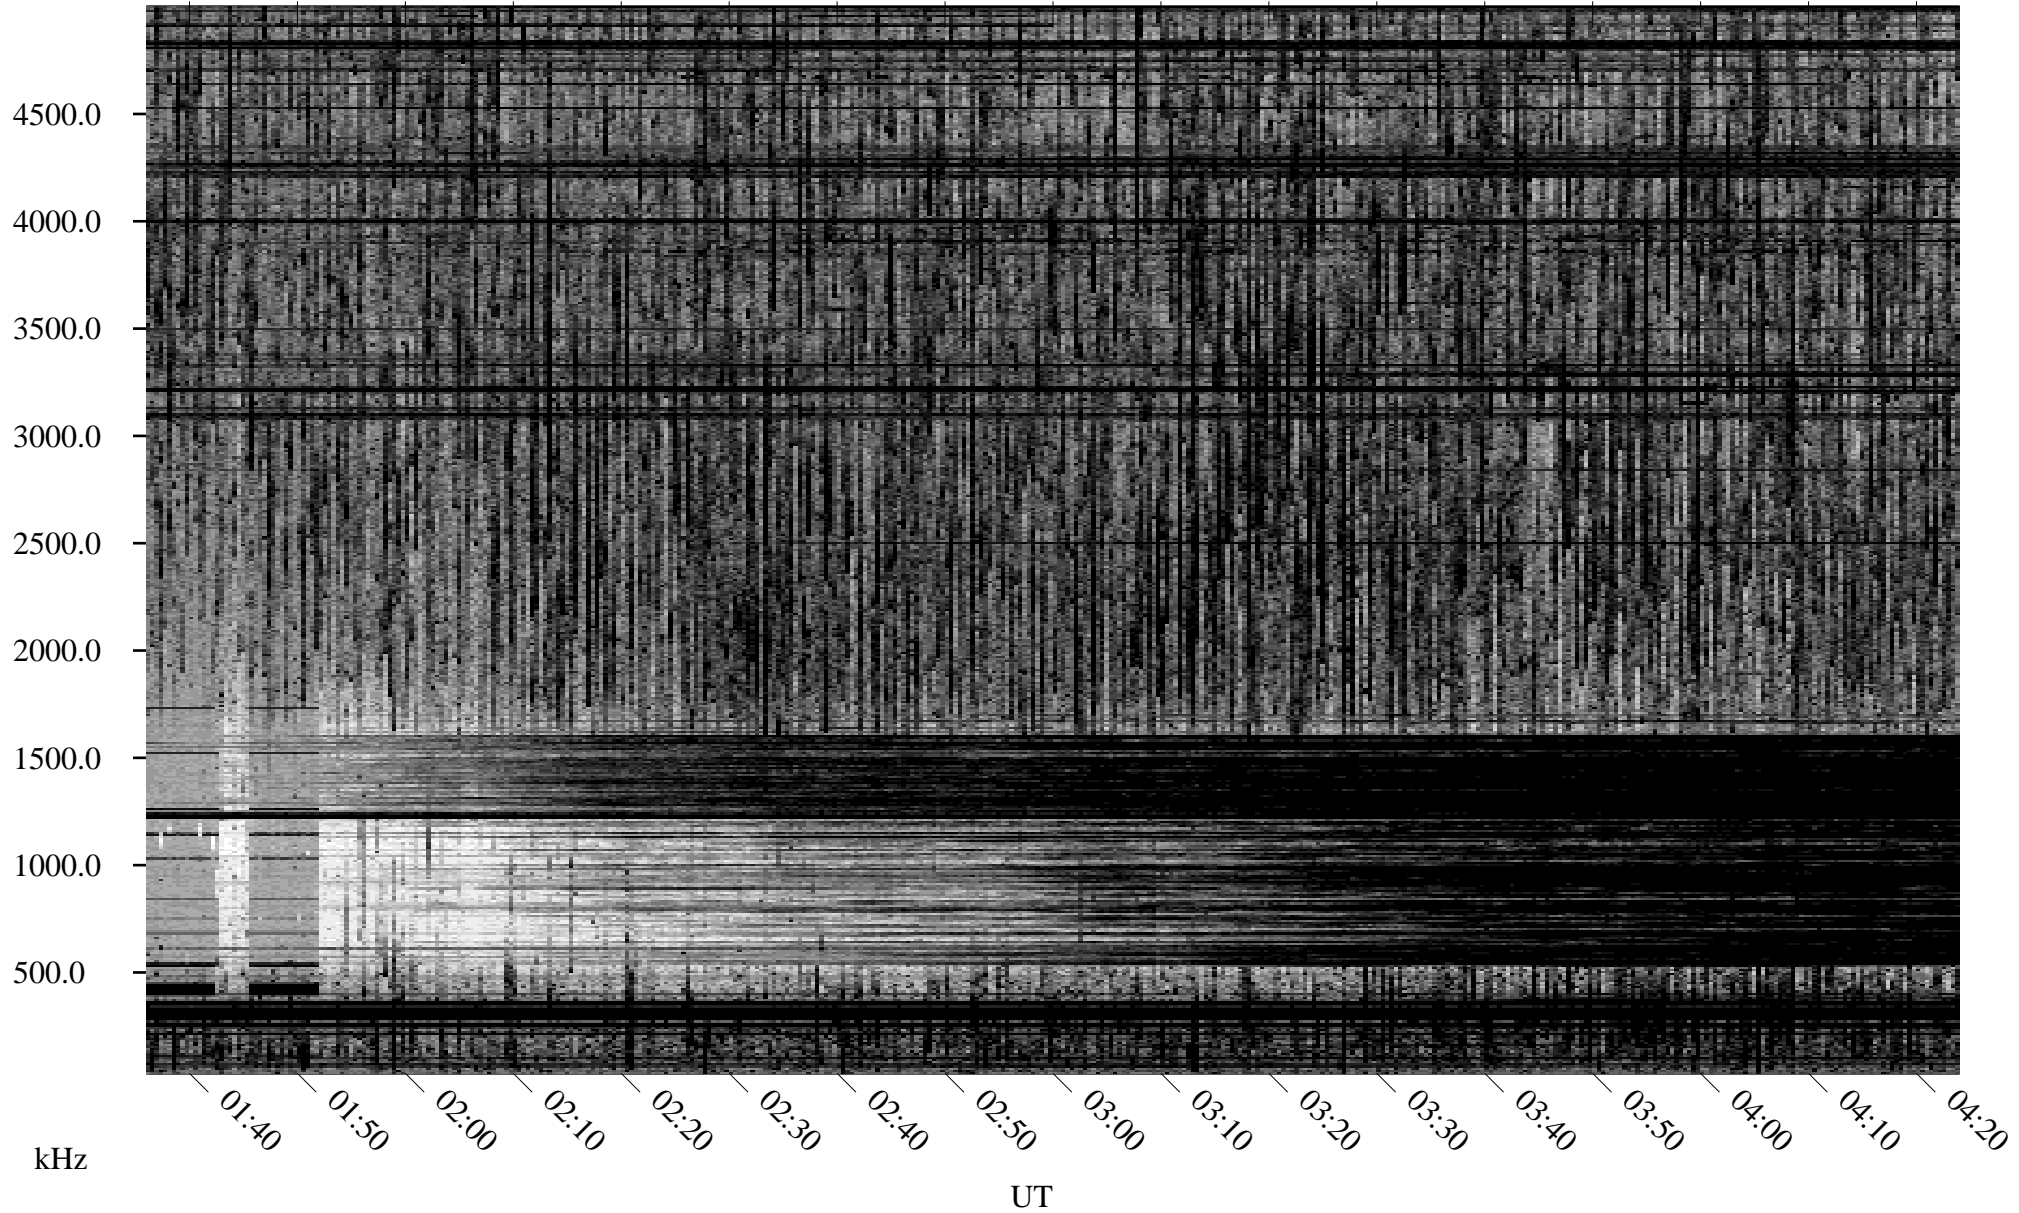

# 08/13/1998 Churchill, Manitoba

Linear Scale    Black = 161    White = 15

ch98225l.r00m max\_12

Page 1

# 08/13/1998 Churchill, Manitoba

Linear Scale    Black = 161    White = 15

ch982251.r00m max\_12

Page 2

# 08/14/1998 Churchill, Manitoba

Linear Scale    Black = 161    White = 15

ch982251.r00m max\_12

Page 3

# 08/14/1998 Churchill, Manitoba

Linear Scale    Black = 161    White = 15

ch98225l.r00m max\_12

Page 4