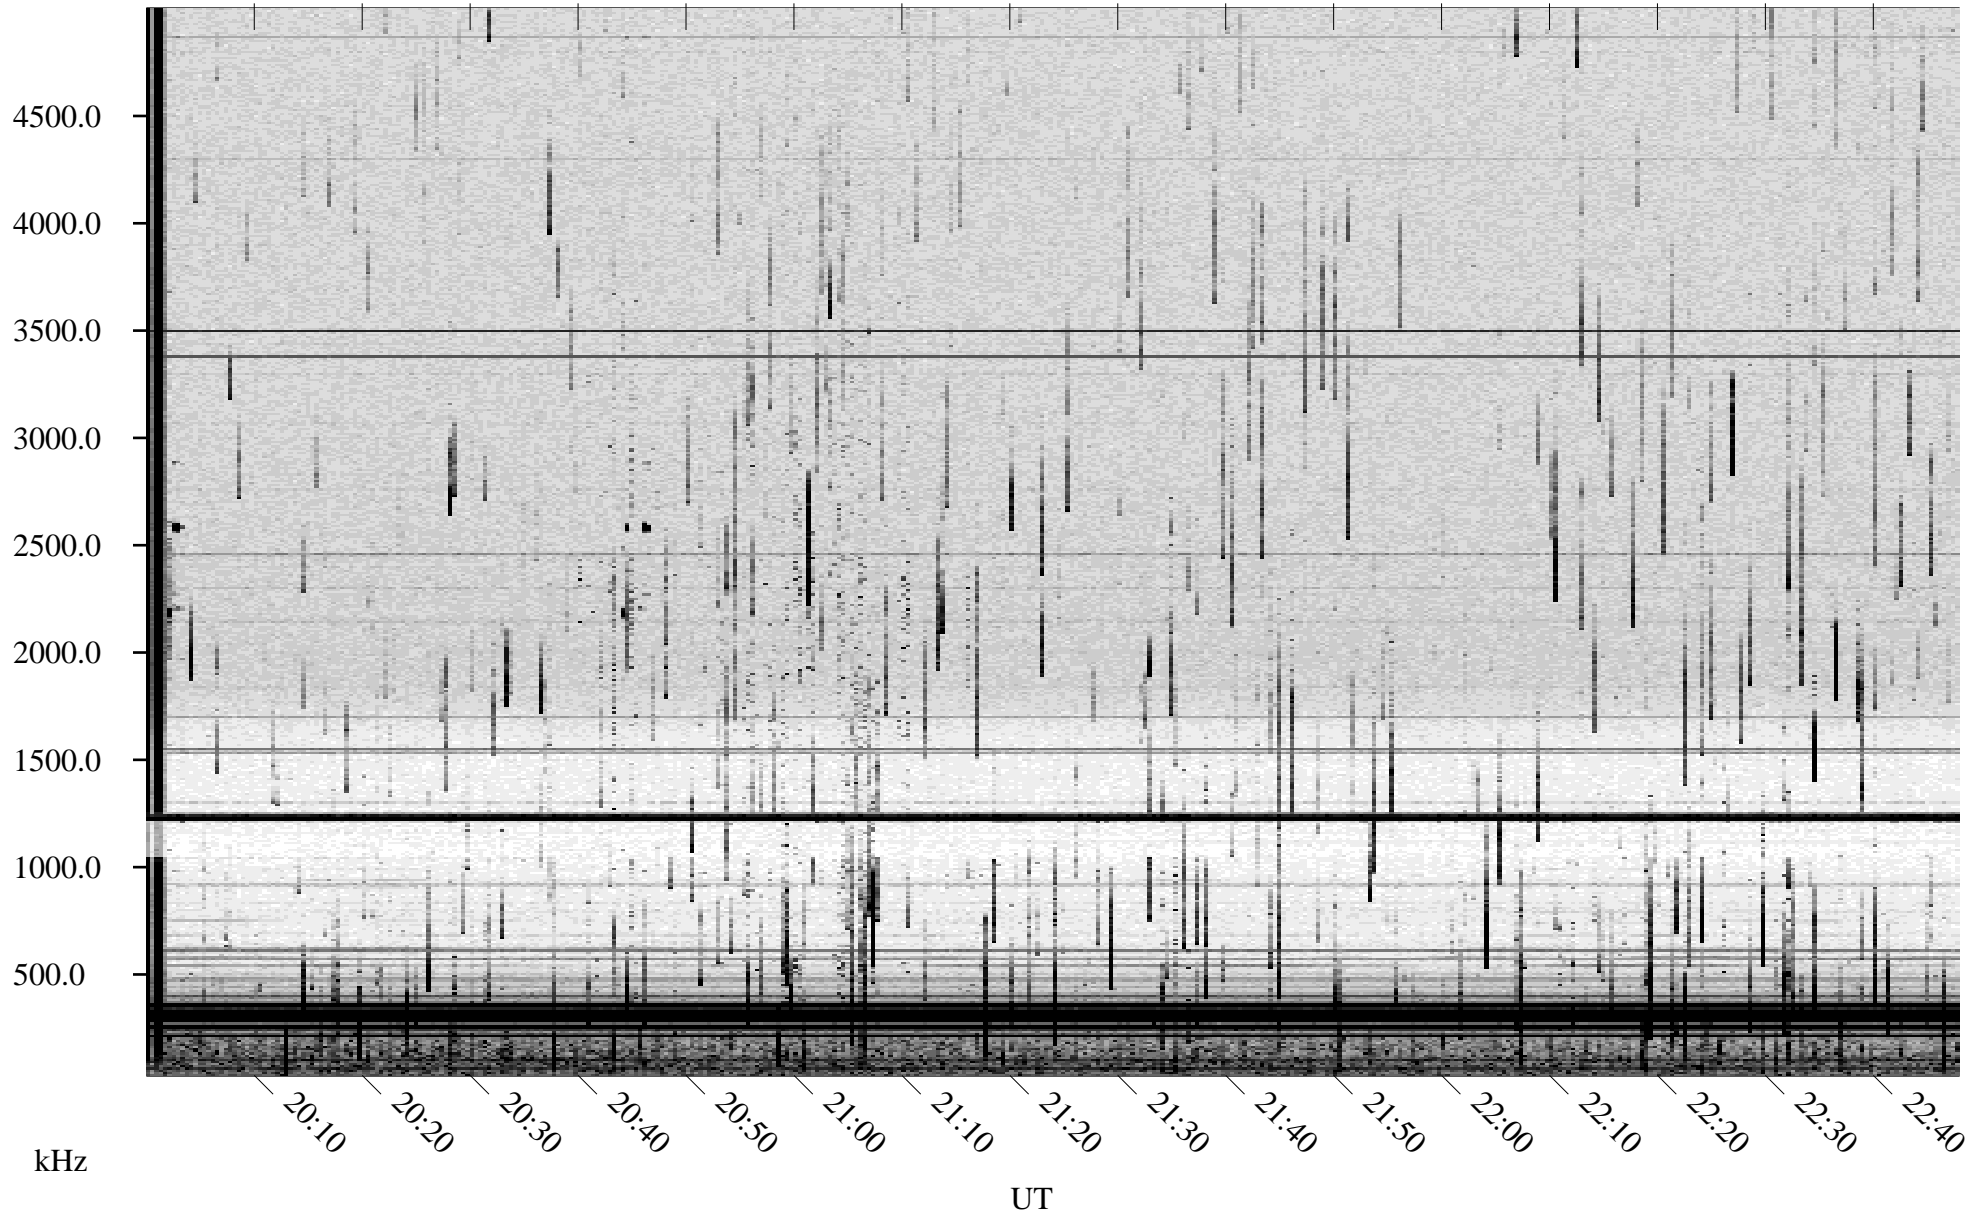

08/14/1998 Churchill, Manitoba

Linear Scale Black = 161 White = 15

ch98226l.r00m max_12

Page 1

08/14/1998 Churchill, Manitoba

Linear Scale Black = 161 White = 15

ch98226l.r00m max_12

08/15/1998 Churchill, Manitoba

Linear Scale Black = 161 White = 15

ch98226l.r00m max_12

Page 3

08/15/1998 Churchill, Manitoba

Linear Scale Black = 161 White = 15

ch98226l.r00m max_12

Page 4

08/15/1998 Churchill, Manitoba

Linear Scale Black = 161 White = 15

ch98226l.r00m max_12

Page 5

08/15/1998 Churchill, Manitoba

Linear Scale Black = 161 White = 15

ch98226l.r00m max_12

Page 6

08/15/1998 Churchill, Manitoba

Linear Scale Black = 161 White = 15

ch98226l.r00m max_12

Page 7

08/15/1998 Churchill, Manitoba

Linear Scale Black = 161 White = 15

ch98226l.r00m max_12

Page 8