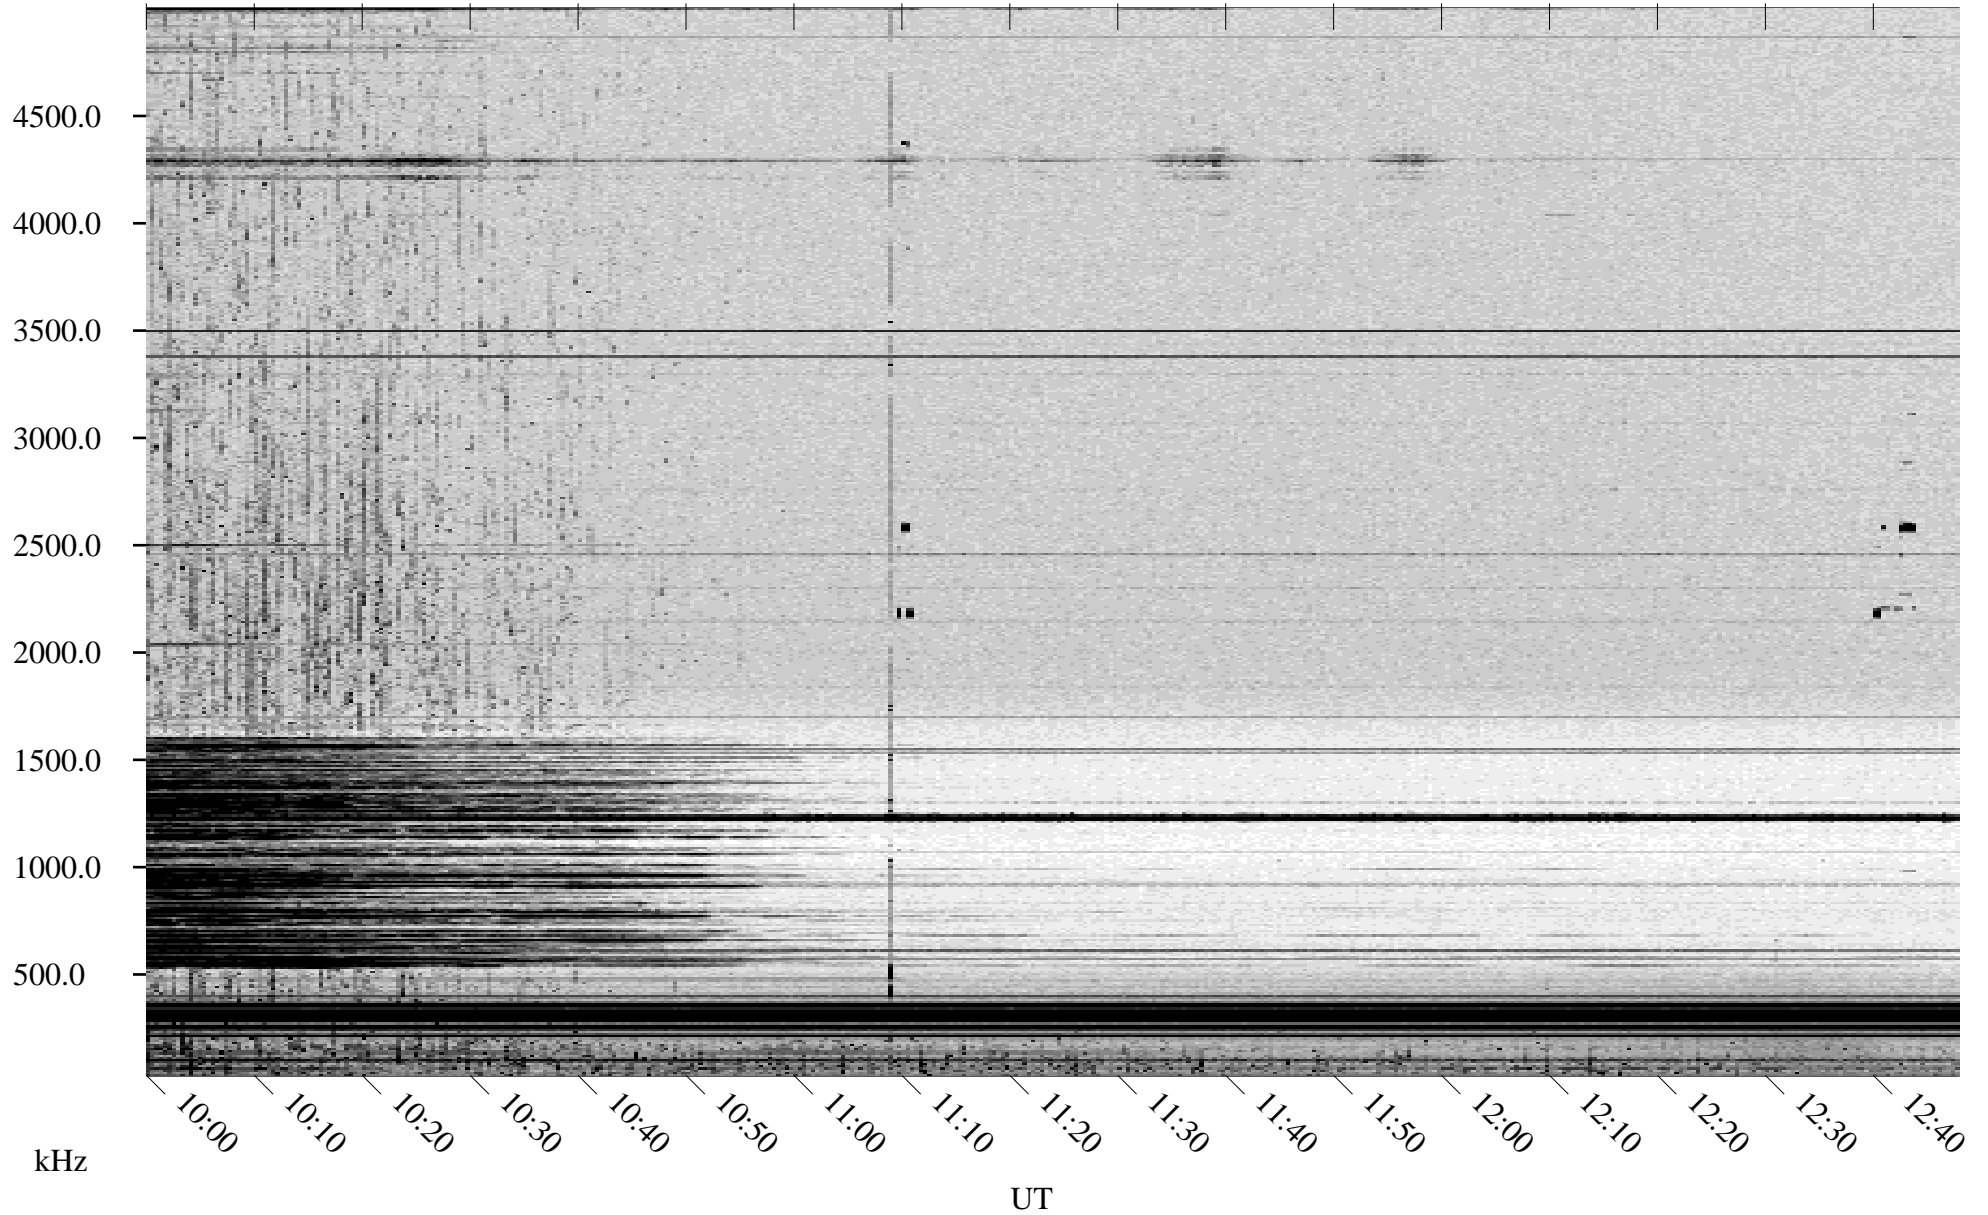

08/14/1998 Churchill, Manitoba

Linear Scale Black = 161 White = 15

ch98226l.r00m max_12

Page 1

08/14/1998 Churchill, Manitoba

Linear Scale Black = 161 White = 15

ch98226l.r00m max_12

08/15/1998 Churchill, Manitoba

Linear Scale Black = 161 White = 15

ch98226l.r00m max_12

Page 3

08/15/1998 Churchill, Manitoba

Linear Scale Black = 161 White = 15

ch98226l.r00m max_12

Page 4

08/15/1998 Churchill, Manitoba

Linear Scale Black = 161 White = 15

ch98226l.r00m max_12

Page 5

08/15/1998 Churchill, Manitoba

Linear Scale Black = 161 White = 15

ch98226l.r00m max_12

Page 6

08/15/1998 Churchill, Manitoba

Linear Scale Black = 161 White = 15

ch98226l.r00m max_12

Page 7

08/15/1998 Churchill, Manitoba

Linear Scale Black = 161 White = 15

ch98226l.r00m max_12

Page 8