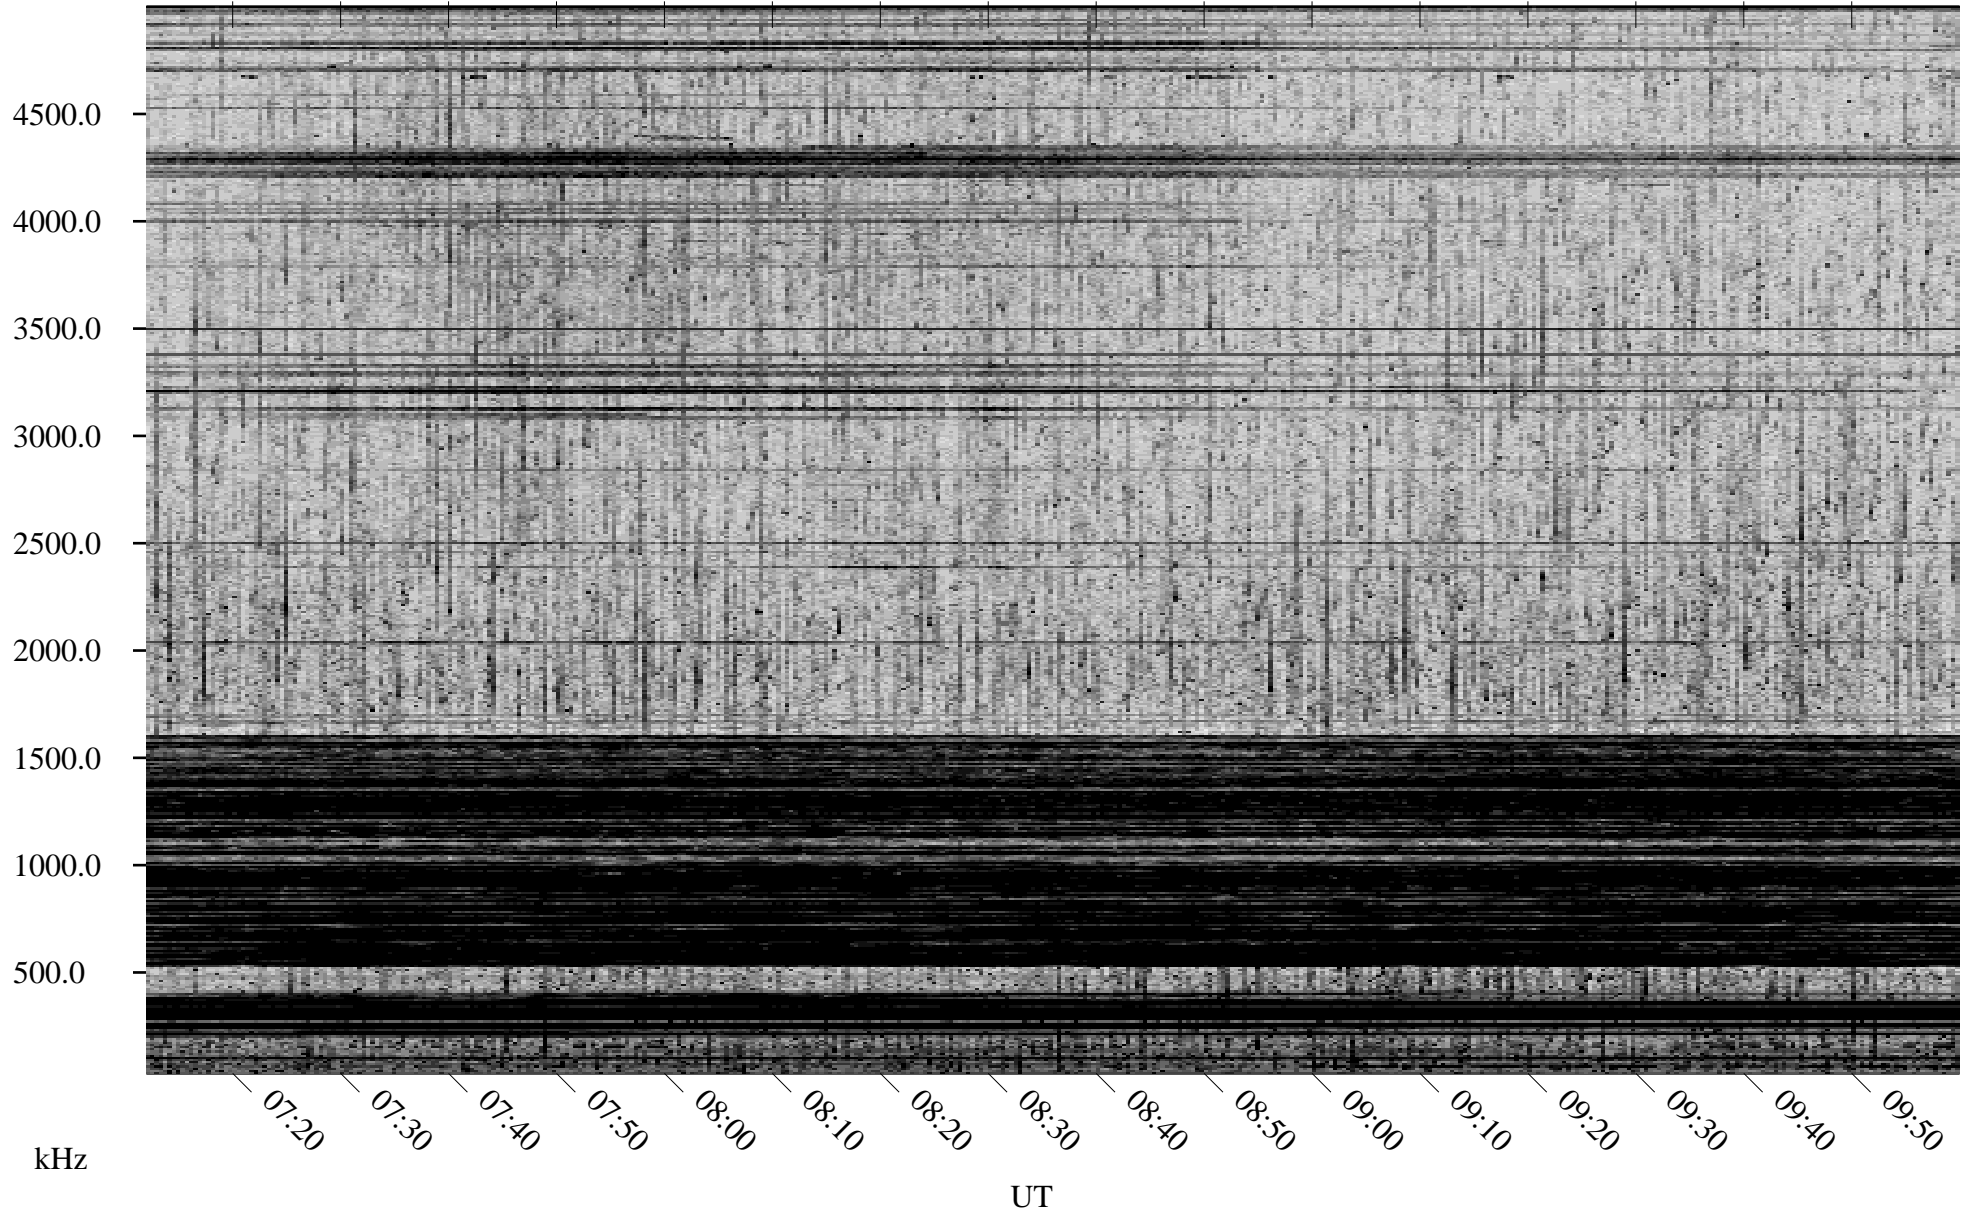

08/14/1998 Churchill, Manitoba

Linear Scale Black = 161 White = 15

ch98226l.r00m max_12

Page 1

08/14/1998 Churchill, Manitoba

Linear Scale Black = 161 White = 15

ch98226l.r00m max_12

08/15/1998 Churchill, Manitoba

Linear Scale Black = 161 White = 15

ch98226l.r00m max_12

Page 3

08/15/1998 Churchill, Manitoba

Linear Scale Black = 161 White = 15

ch98226l.r00m max_12

Page 4

08/15/1998 Churchill, Manitoba

Linear Scale Black = 161 White = 15

ch98226l.r00m max_12

Page 5

08/15/1998 Churchill, Manitoba

Linear Scale Black = 161 White = 15

ch98226l.r00m max_12

Page 6

08/15/1998 Churchill, Manitoba

Linear Scale Black = 161 White = 15

ch98226l.r00m max_12

Page 7

08/15/1998 Churchill, Manitoba

Linear Scale Black = 161 White = 15

ch98226l.r00m max_12

Page 8