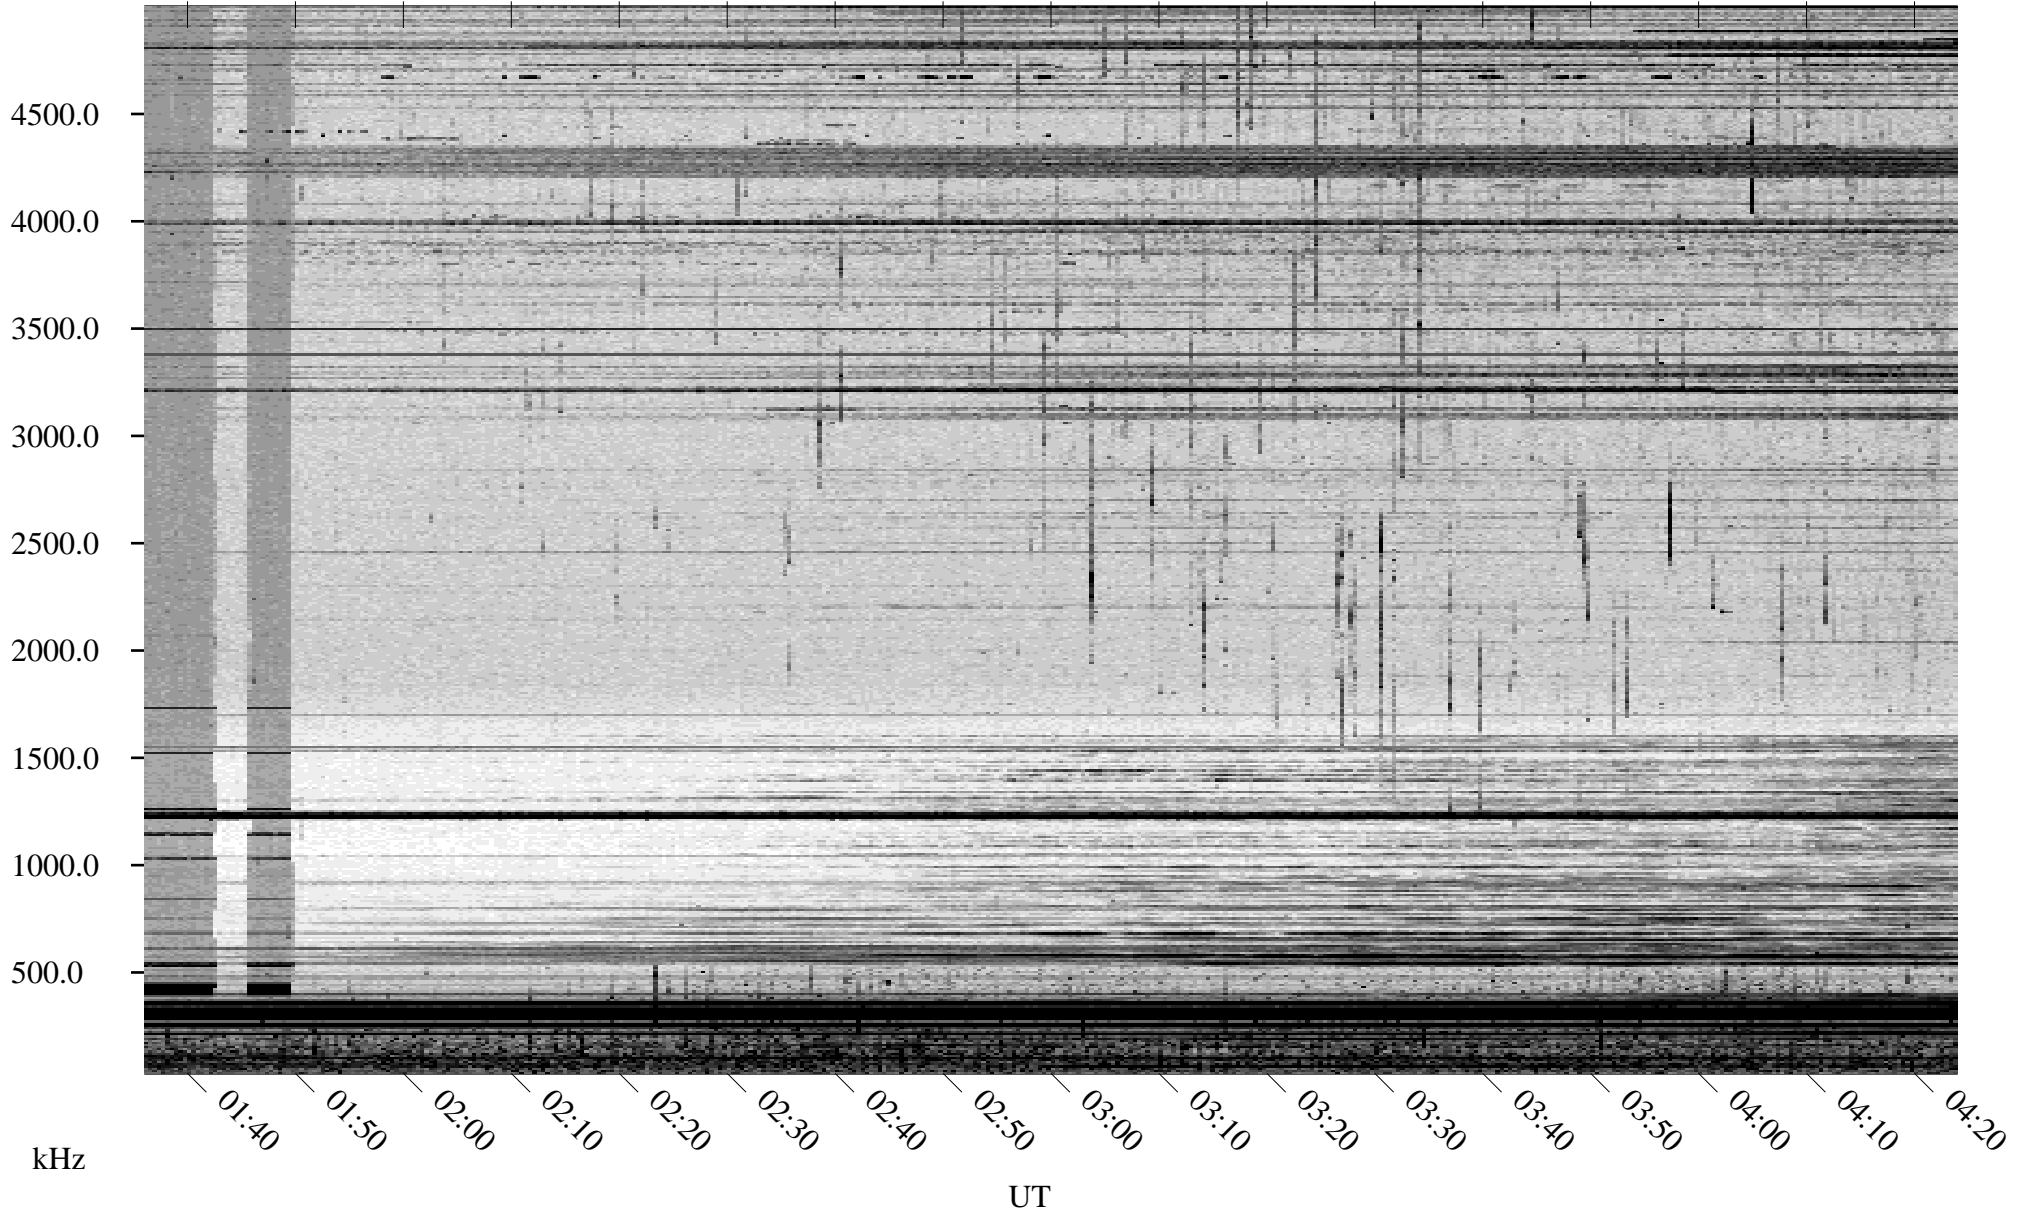

08/14/1998 Churchill, Manitoba

Linear Scale Black = 161 White = 15

ch98226l.r00m max_12

Page 1

08/14/1998 Churchill, Manitoba

Linear Scale Black = 161 White = 15

ch98226l.r00m max_12

08/15/1998 Churchill, Manitoba

Linear Scale Black = 161 White = 15

ch98226l.r00m max_12

Page 3

08/15/1998 Churchill, Manitoba

Linear Scale Black = 161 White = 15

ch98226l.r00m max_12

Page 4

08/15/1998 Churchill, Manitoba

Linear Scale Black = 161 White = 15

ch98226l.r00m max_12

Page 5

08/15/1998 Churchill, Manitoba

Linear Scale Black = 161 White = 15

ch98226l.r00m max_12

Page 6

08/15/1998 Churchill, Manitoba

Linear Scale Black = 161 White = 15

ch98226l.r00m max_12

Page 7

08/15/1998 Churchill, Manitoba

Linear Scale Black = 161 White = 15

ch98226l.r00m max_12

Page 8