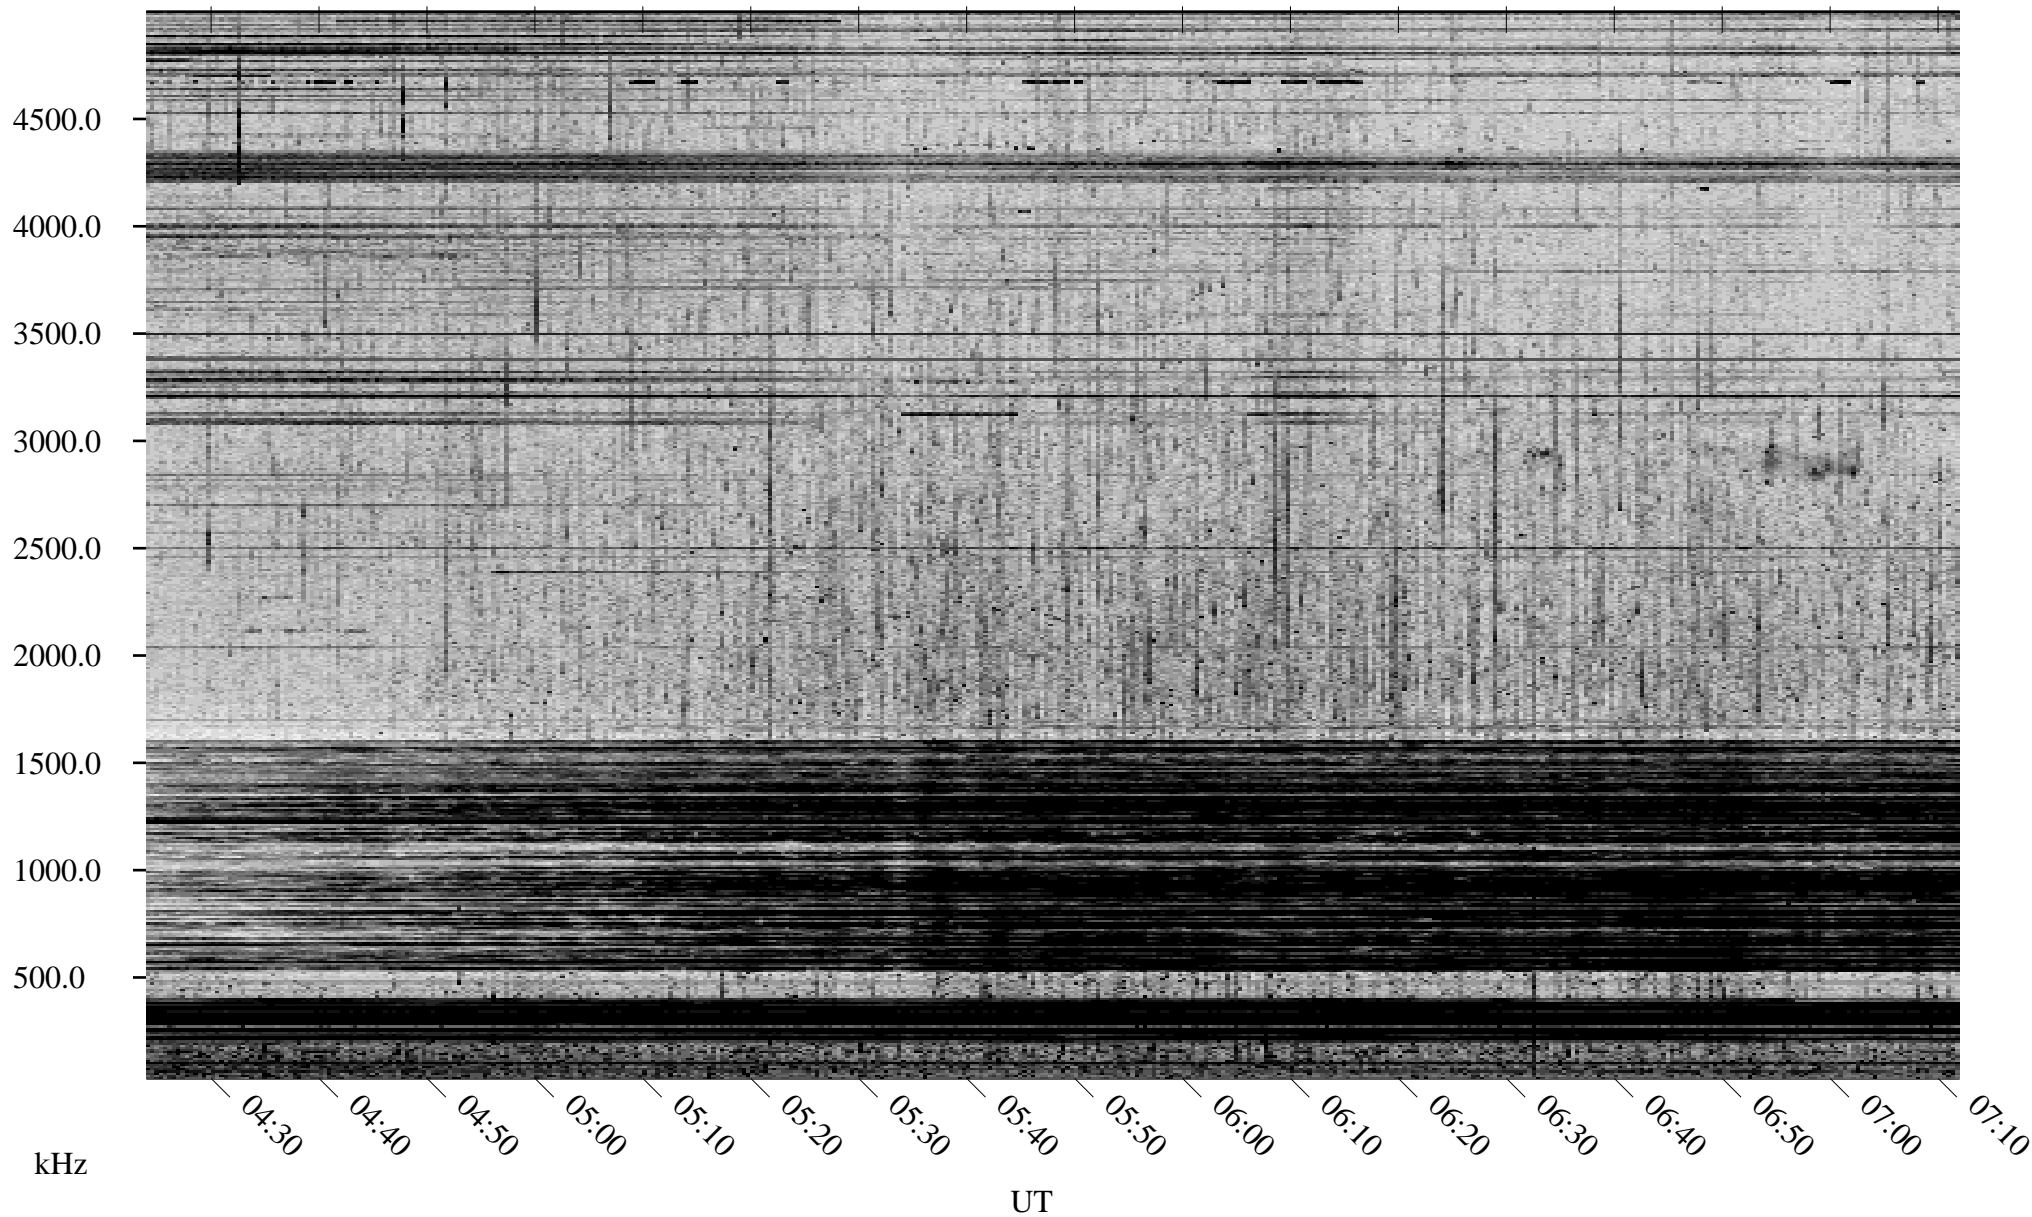

08/14/1998 Churchill, Manitoba

Linear Scale Black = 161 White = 15

ch98226l.r00m max_12

Page 1

08/14/1998 Churchill, Manitoba

Linear Scale Black = 161 White = 15

ch98226l.r00m max_12

08/15/1998 Churchill, Manitoba

Linear Scale Black = 161 White = 15

ch98226l.r00m max_12

Page 3

08/15/1998 Churchill, Manitoba

Linear Scale Black = 161 White = 15

ch98226l.r00m max_12

Page 4

08/15/1998 Churchill, Manitoba

Linear Scale Black = 161 White = 15

ch98226l.r00m max_12

Page 5

08/15/1998 Churchill, Manitoba

Linear Scale Black = 161 White = 15

ch98226l.r00m max_12

Page 6

08/15/1998 Churchill, Manitoba

Linear Scale Black = 161 White = 15

ch98226l.r00m max_12

Page 7

08/15/1998 Churchill, Manitoba

Linear Scale Black = 161 White = 15

ch98226l.r00m max_12

Page 8