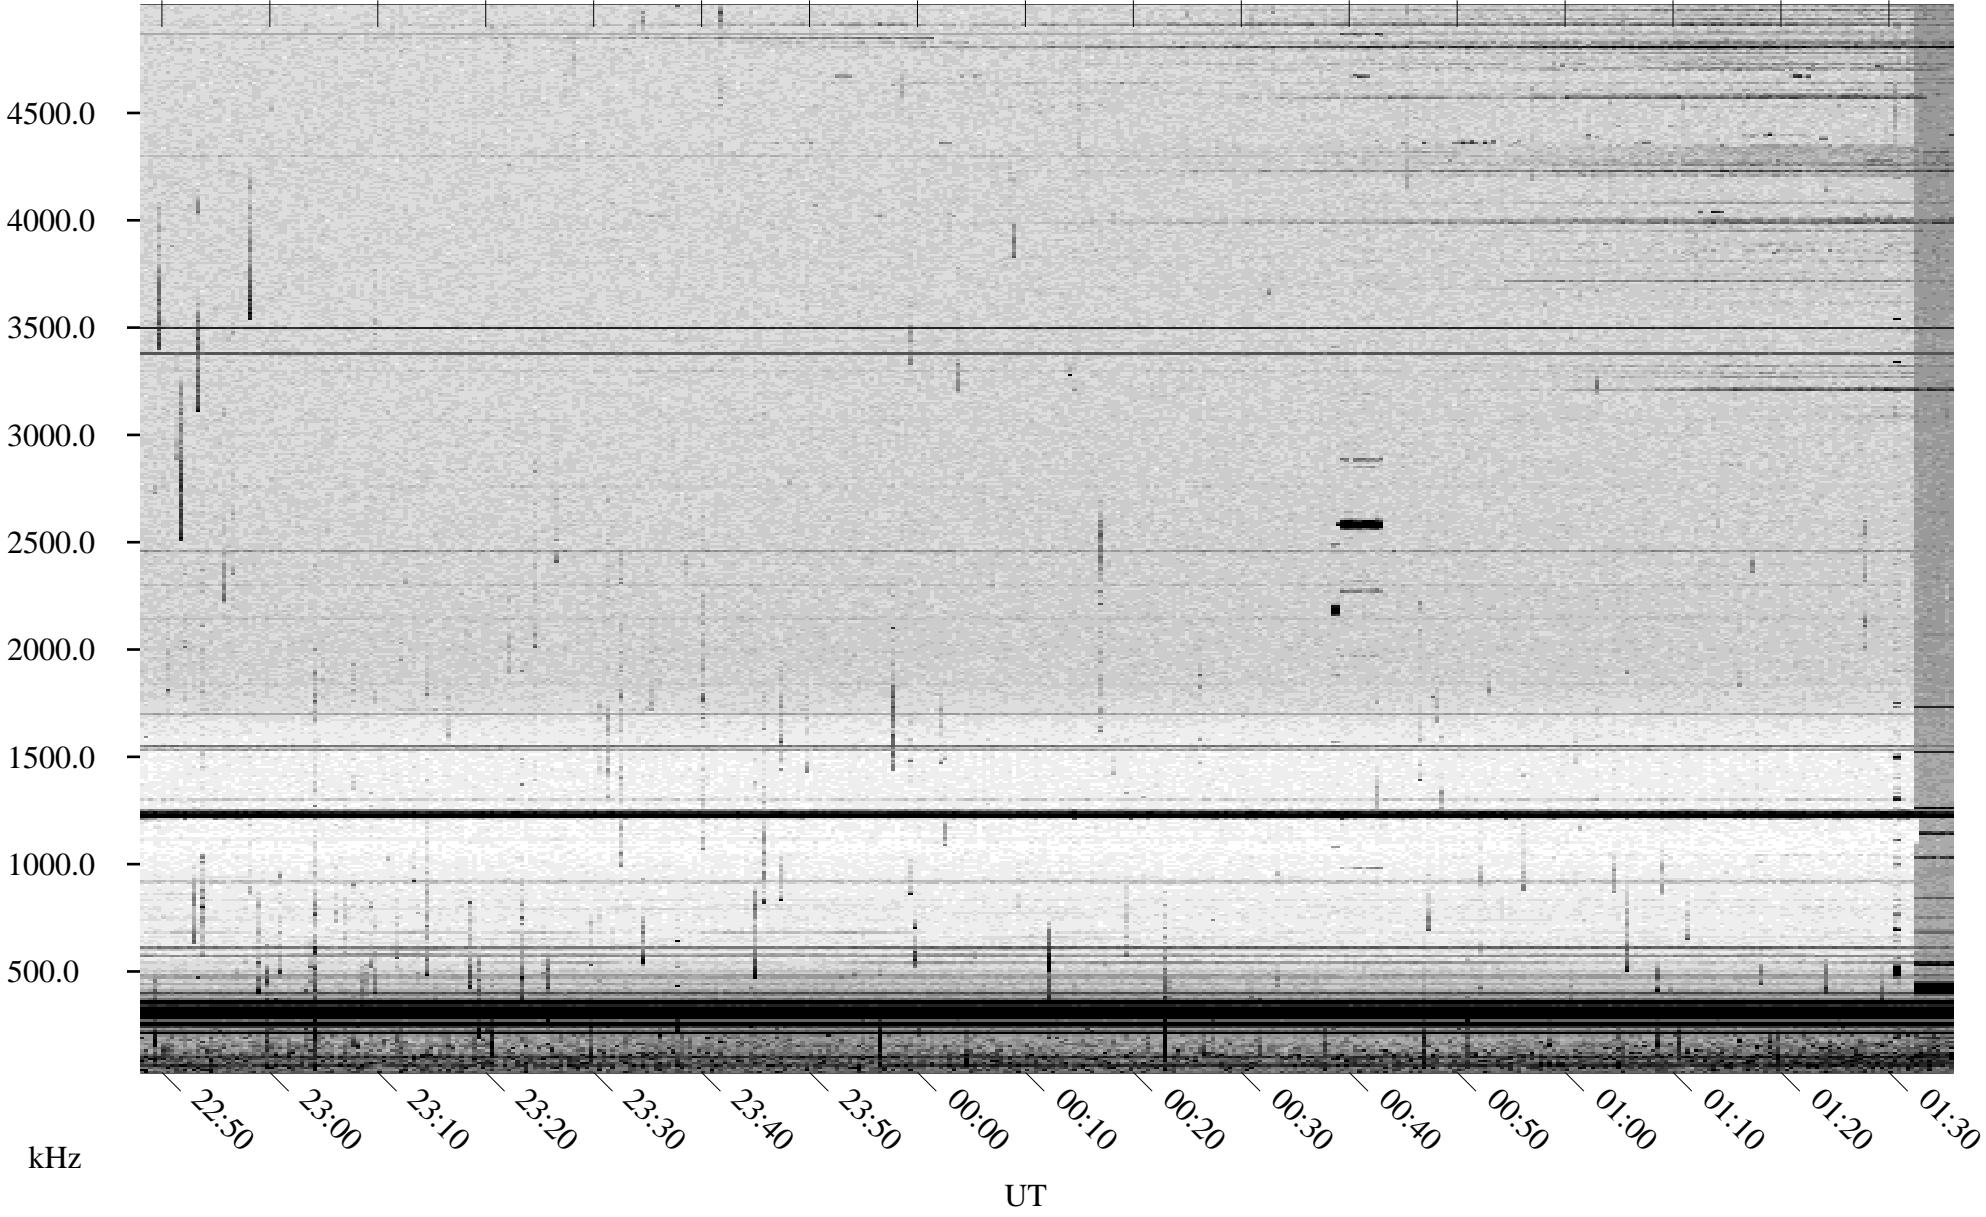

08/14/1998 Churchill, Manitoba

Linear Scale Black = 161 White = 15

ch98226l.r00m max_12

Page 1

08/14/1998 Churchill, Manitoba

Linear Scale Black = 161 White = 15

ch98226l.r00m max_12

08/15/1998 Churchill, Manitoba

Linear Scale Black = 161 White = 15

ch98226l.r00m max_12

Page 3

08/15/1998 Churchill, Manitoba

Linear Scale Black = 161 White = 15

ch98226l.r00m max_12

Page 4

08/15/1998 Churchill, Manitoba

Linear Scale Black = 161 White = 15

ch98226l.r00m max_12

Page 5

08/15/1998 Churchill, Manitoba

Linear Scale Black = 161 White = 15

ch98226l.r00m max_12

Page 6

08/15/1998 Churchill, Manitoba

Linear Scale Black = 161 White = 15

ch98226l.r00m max_12

Page 7

08/15/1998 Churchill, Manitoba

Linear Scale Black = 161 White = 15

ch98226l.r00m max_12

Page 8