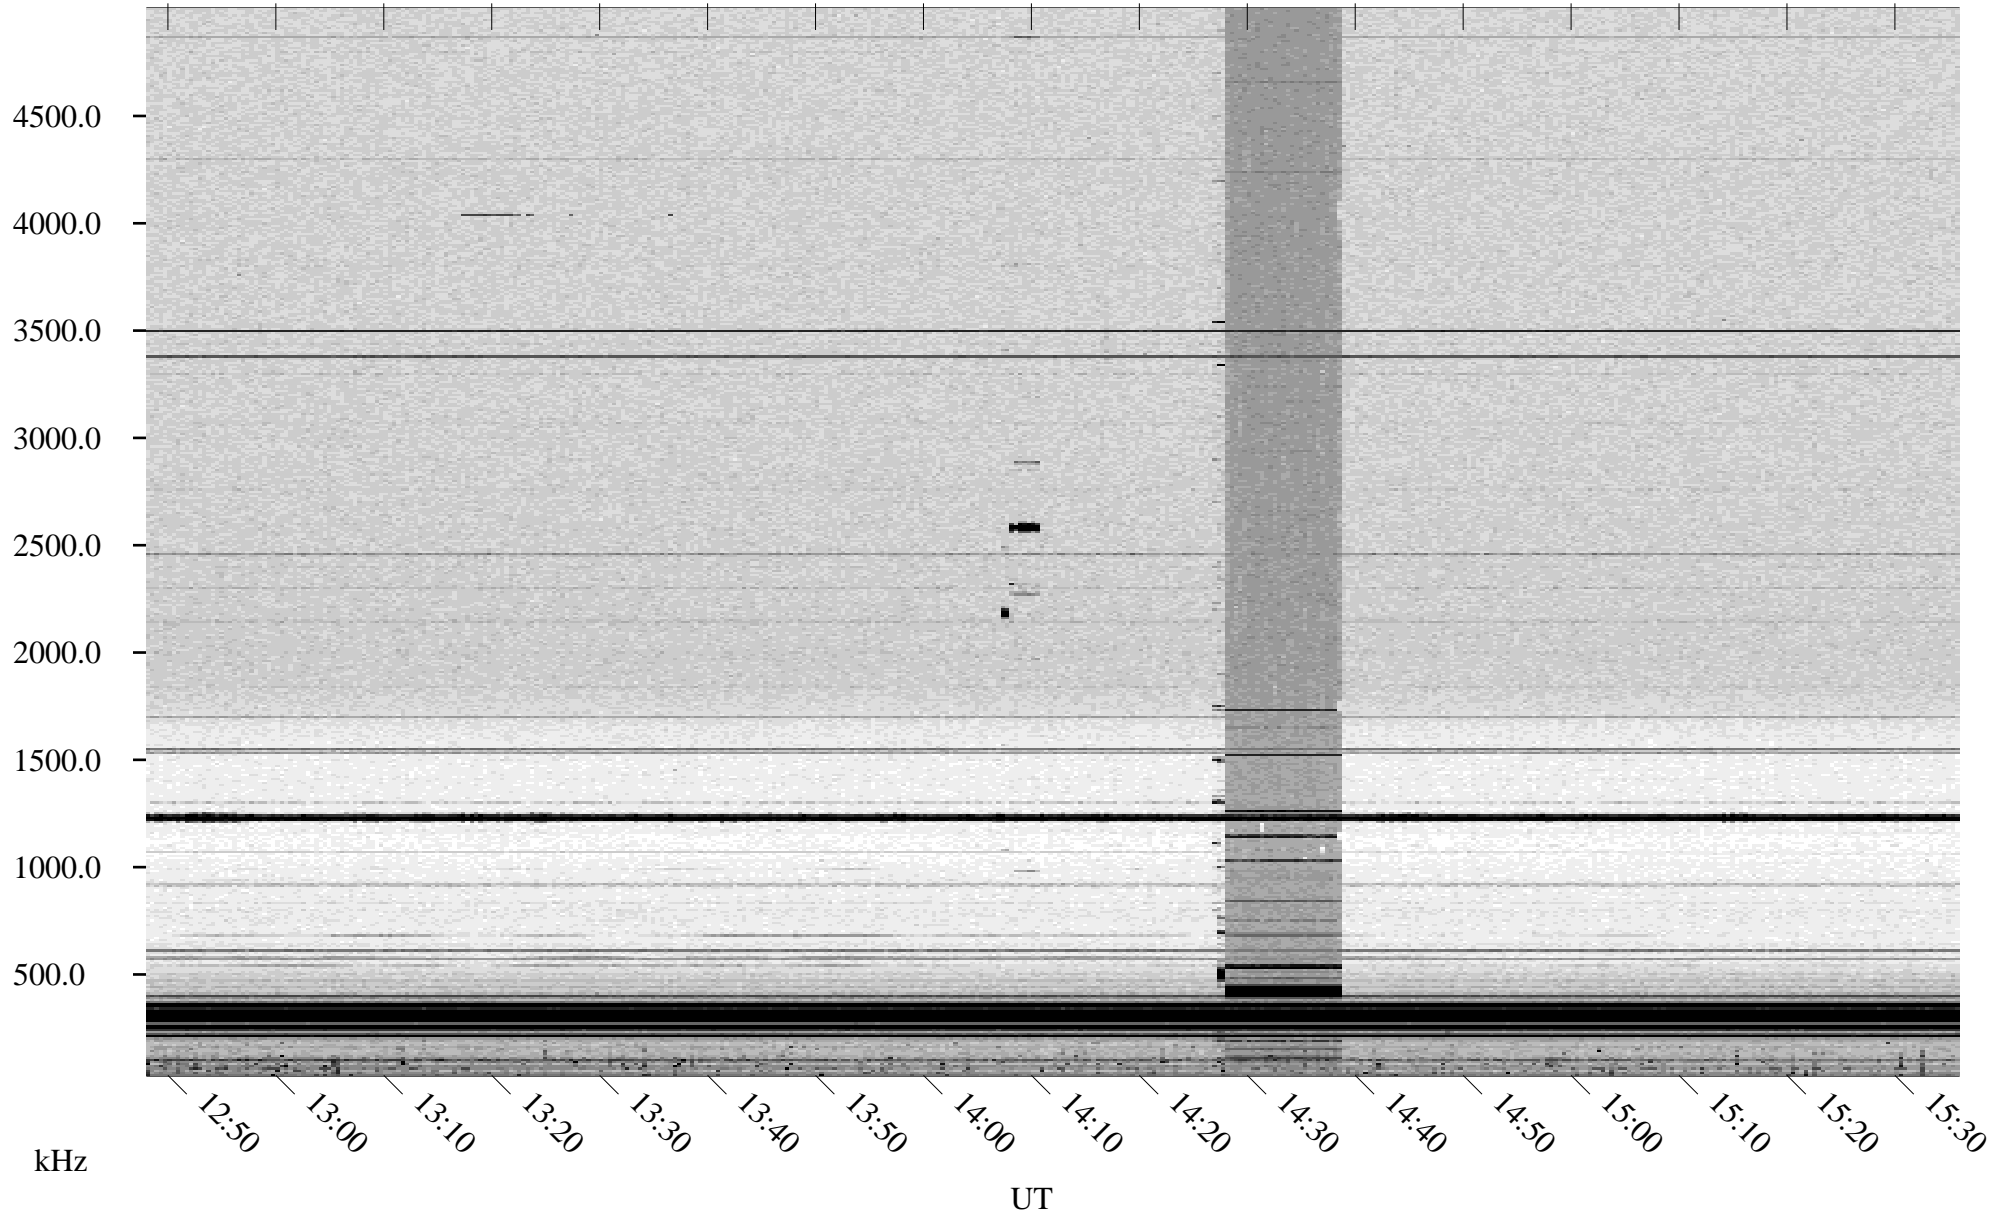

08/14/1998 Churchill, Manitoba

Linear Scale Black = 161 White = 15

ch98226l.r00m max_12

Page 1

08/14/1998 Churchill, Manitoba

Linear Scale Black = 161 White = 15

ch98226l.r00m max_12

08/15/1998 Churchill, Manitoba

Linear Scale Black = 161 White = 15

ch98226l.r00m max_12

Page 3

08/15/1998 Churchill, Manitoba

Linear Scale Black = 161 White = 15

ch98226l.r00m max_12

Page 4

08/15/1998 Churchill, Manitoba

Linear Scale Black = 161 White = 15

ch98226l.r00m max_12

Page 5

08/15/1998 Churchill, Manitoba

Linear Scale Black = 161 White = 15

ch98226l.r00m max_12

Page 6

08/15/1998 Churchill, Manitoba

Linear Scale Black = 161 White = 15

ch98226l.r00m max_12

Page 7

08/15/1998 Churchill, Manitoba

Linear Scale Black = 161 White = 15

ch98226l.r00m max_12

Page 8