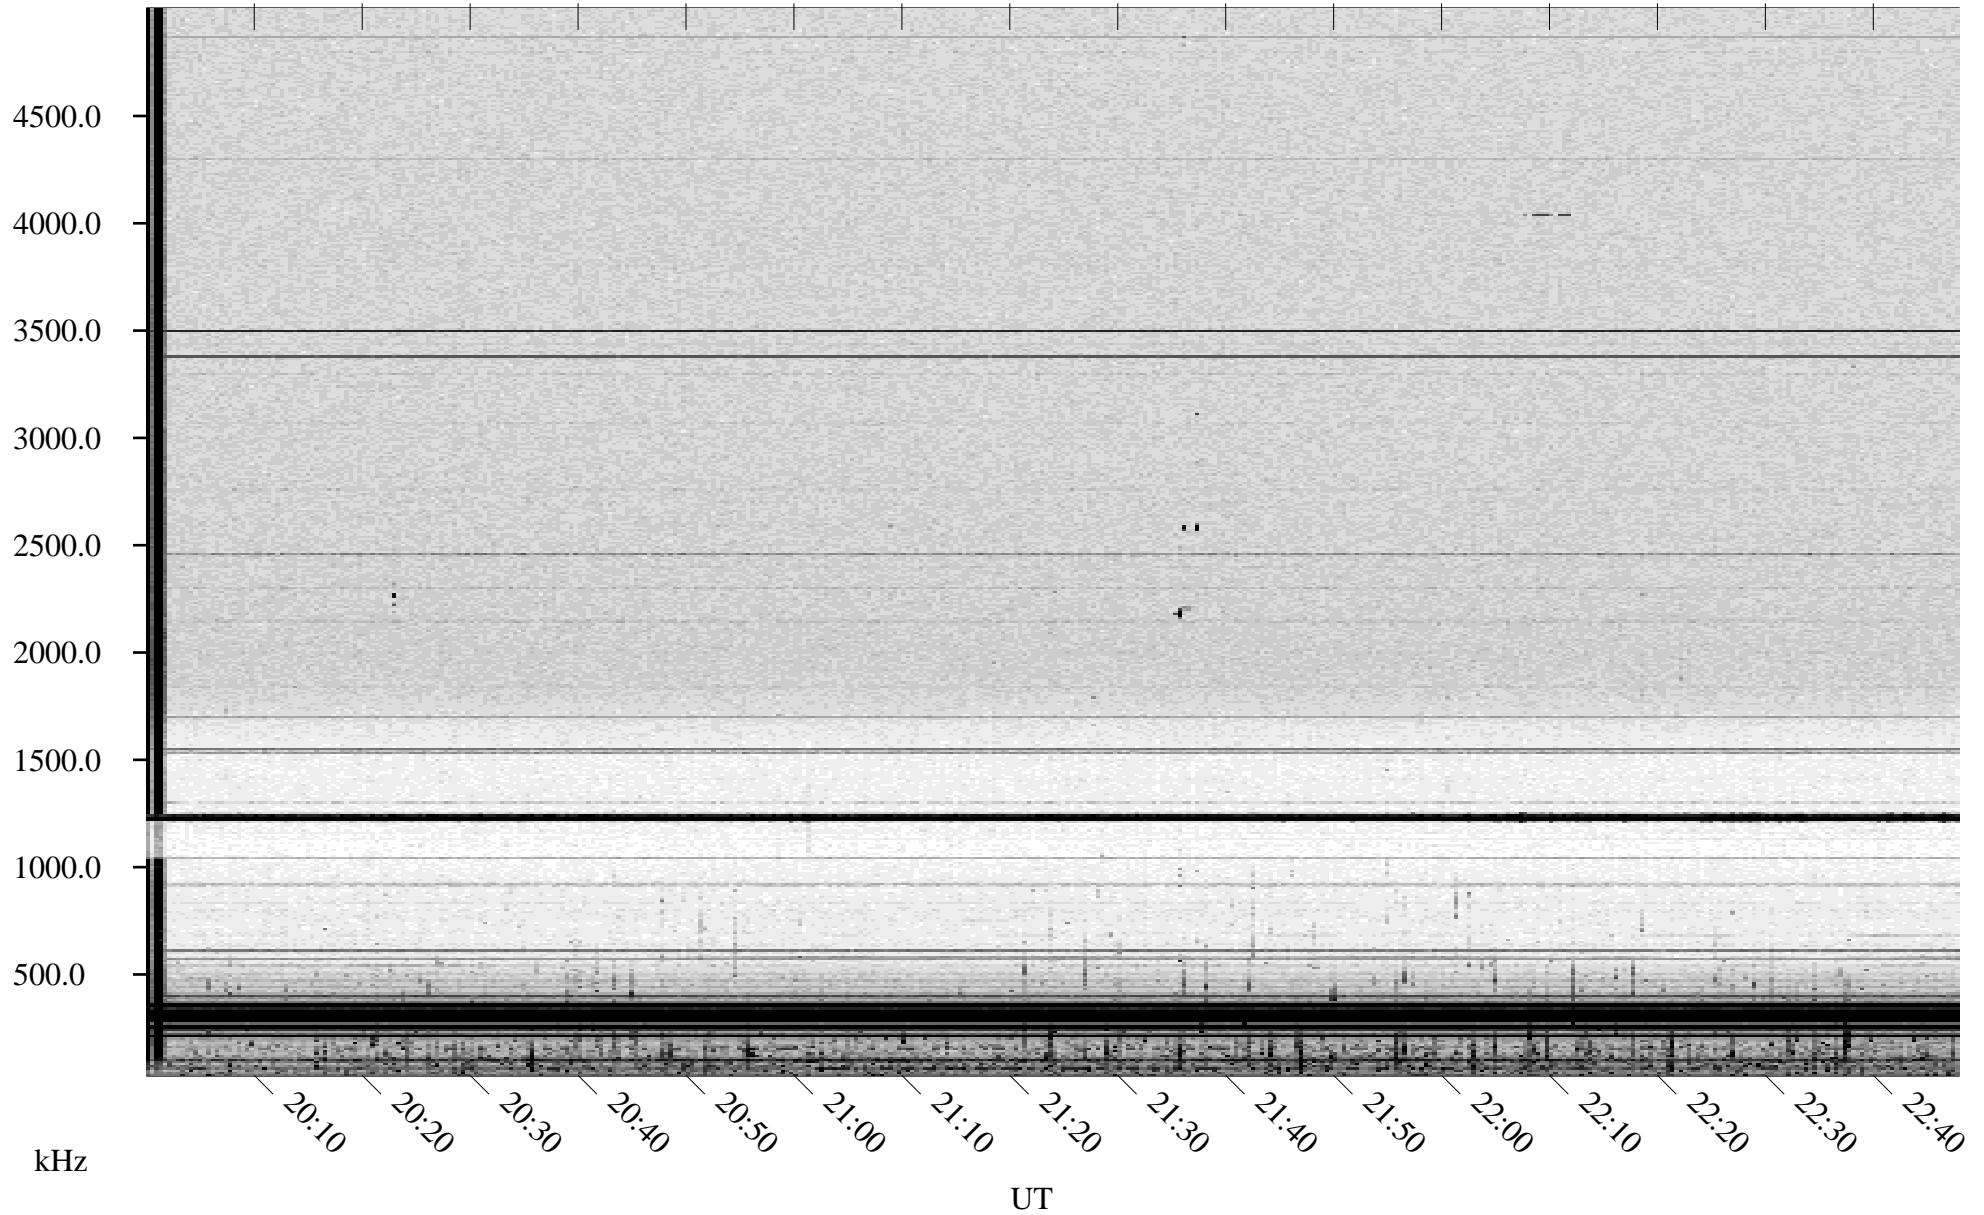

08/15/1998 Churchill, Manitoba

Linear Scale Black = 161 White = 15

ch98227l.r00m max_12

Page 1

08/15/1998 Churchill, Manitoba

Linear Scale Black = 161 White = 15

ch982271.r00m max_12

Page 2

08/16/1998 Churchill, Manitoba

Linear Scale Black = 161 White = 15

ch982271.r00m max_12

Page 3

08/16/1998 Churchill, Manitoba

Linear Scale Black = 161 White = 15

ch98227l.r00m max_12

Page 4

08/16/1998 Churchill, Manitoba

Linear Scale Black = 161 White = 15

ch98227l.r00m max_12

Page 5

08/16/1998 Churchill, Manitoba

Linear Scale Black = 161 White = 15

ch98227l.r00m max_12

Page 6

08/16/1998 Churchill, Manitoba

Linear Scale Black = 161 White = 15

ch982271.r00m max_12

Page 7

08/16/1998 Churchill, Manitoba

Linear Scale Black = 161 White = 15

ch982271.r00m max_12

Page 8