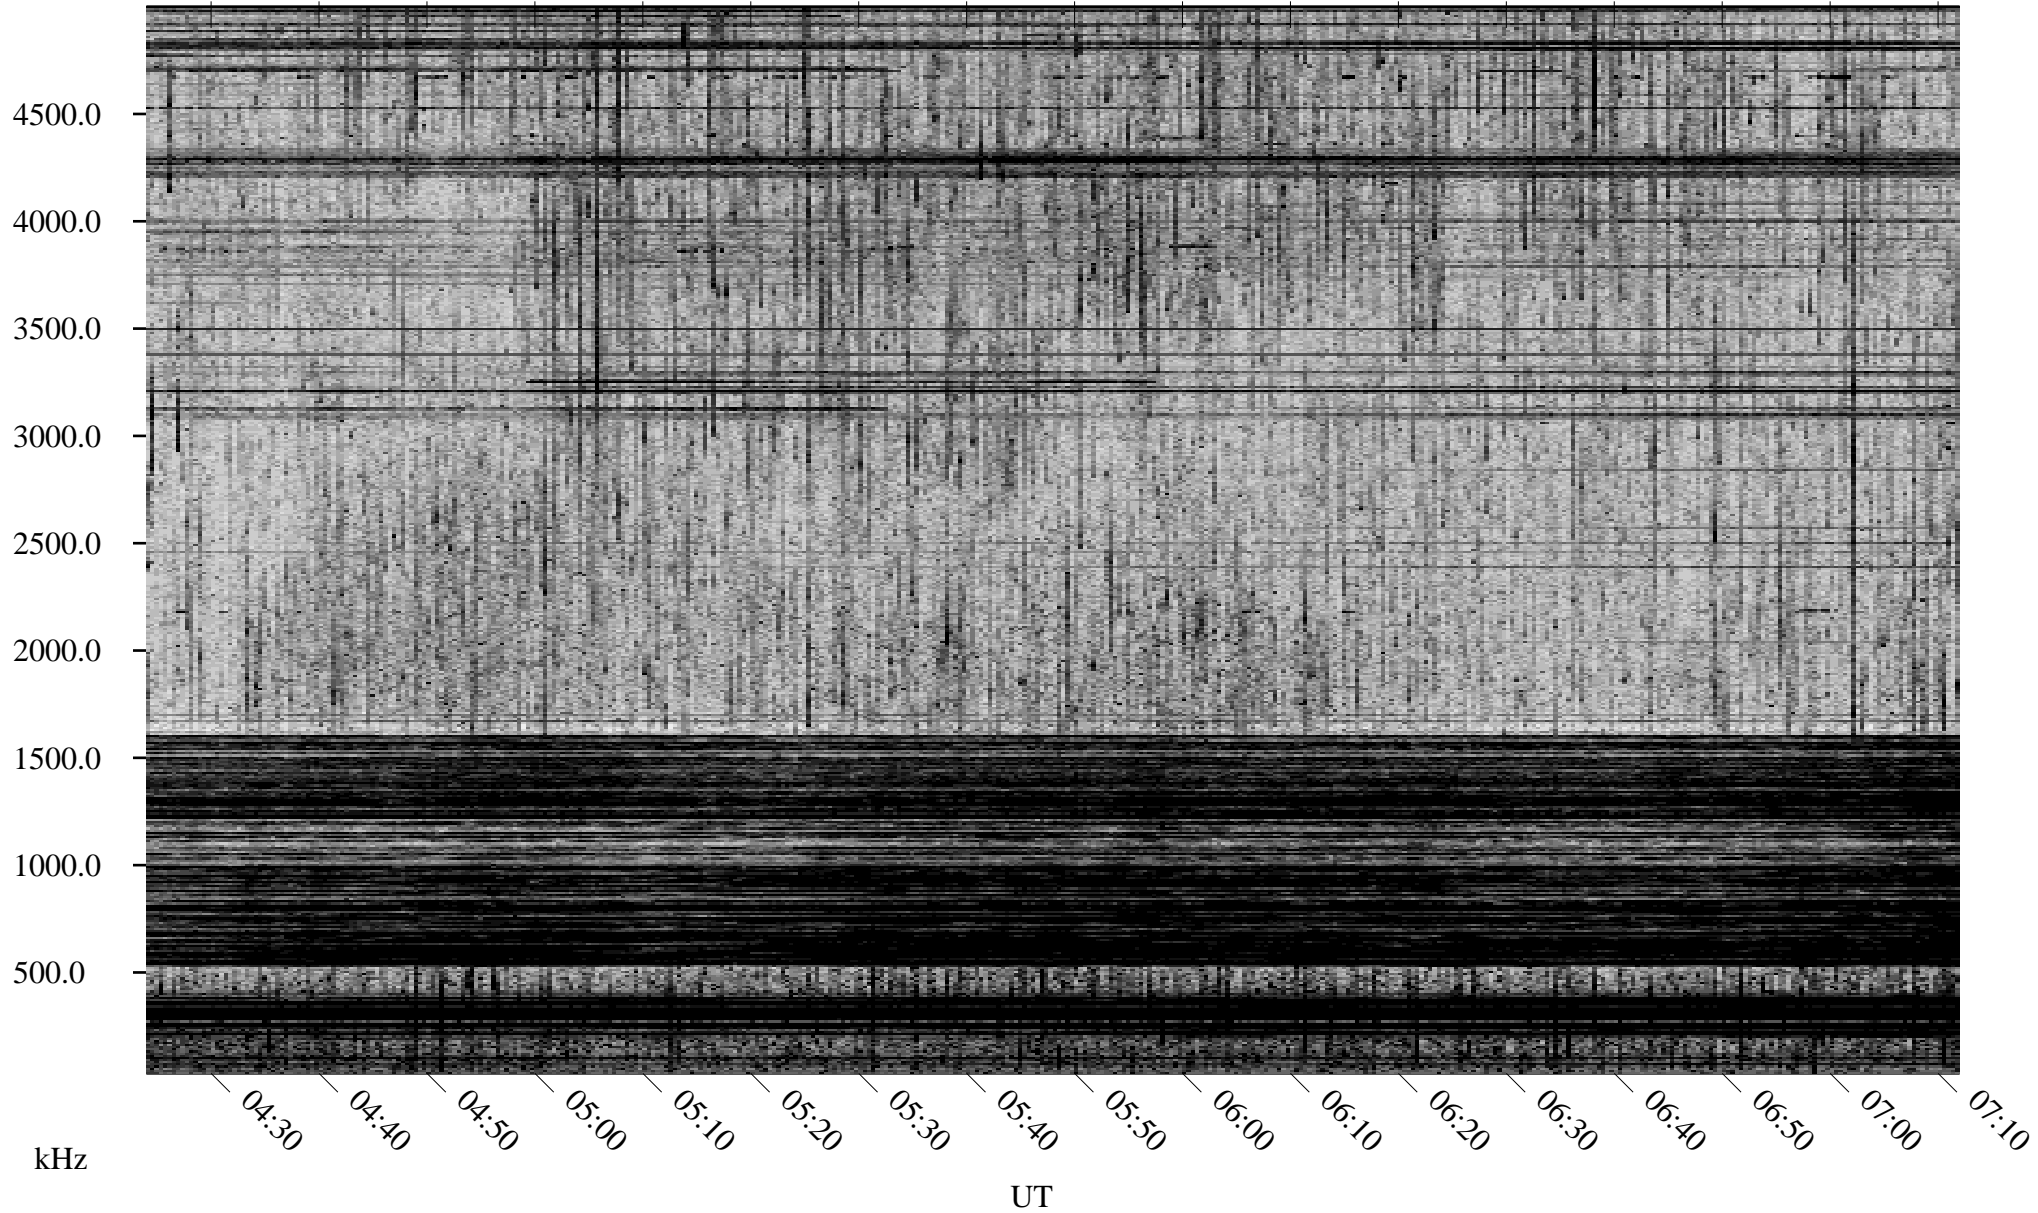

08/15/1998 Churchill, Manitoba

Linear Scale Black = 161 White = 15

ch98227l.r00m max_12

Page 1

08/15/1998 Churchill, Manitoba

Linear Scale Black = 161 White = 15

ch982271.r00m max_12

Page 2

08/16/1998 Churchill, Manitoba

Linear Scale Black = 161 White = 15

ch982271.r00m max_12

Page 3

08/16/1998 Churchill, Manitoba

Linear Scale Black = 161 White = 15

ch98227l.r00m max_12

Page 4

08/16/1998 Churchill, Manitoba

Linear Scale Black = 161 White = 15

ch98227l.r00m max_12

Page 5

08/16/1998 Churchill, Manitoba

Linear Scale Black = 161 White = 15

ch98227l.r00m max_12

Page 6

08/16/1998 Churchill, Manitoba

Linear Scale Black = 161 White = 15

ch982271.r00m max_12

Page 7

08/16/1998 Churchill, Manitoba

Linear Scale Black = 161 White = 15

ch982271.r00m max_12

Page 8