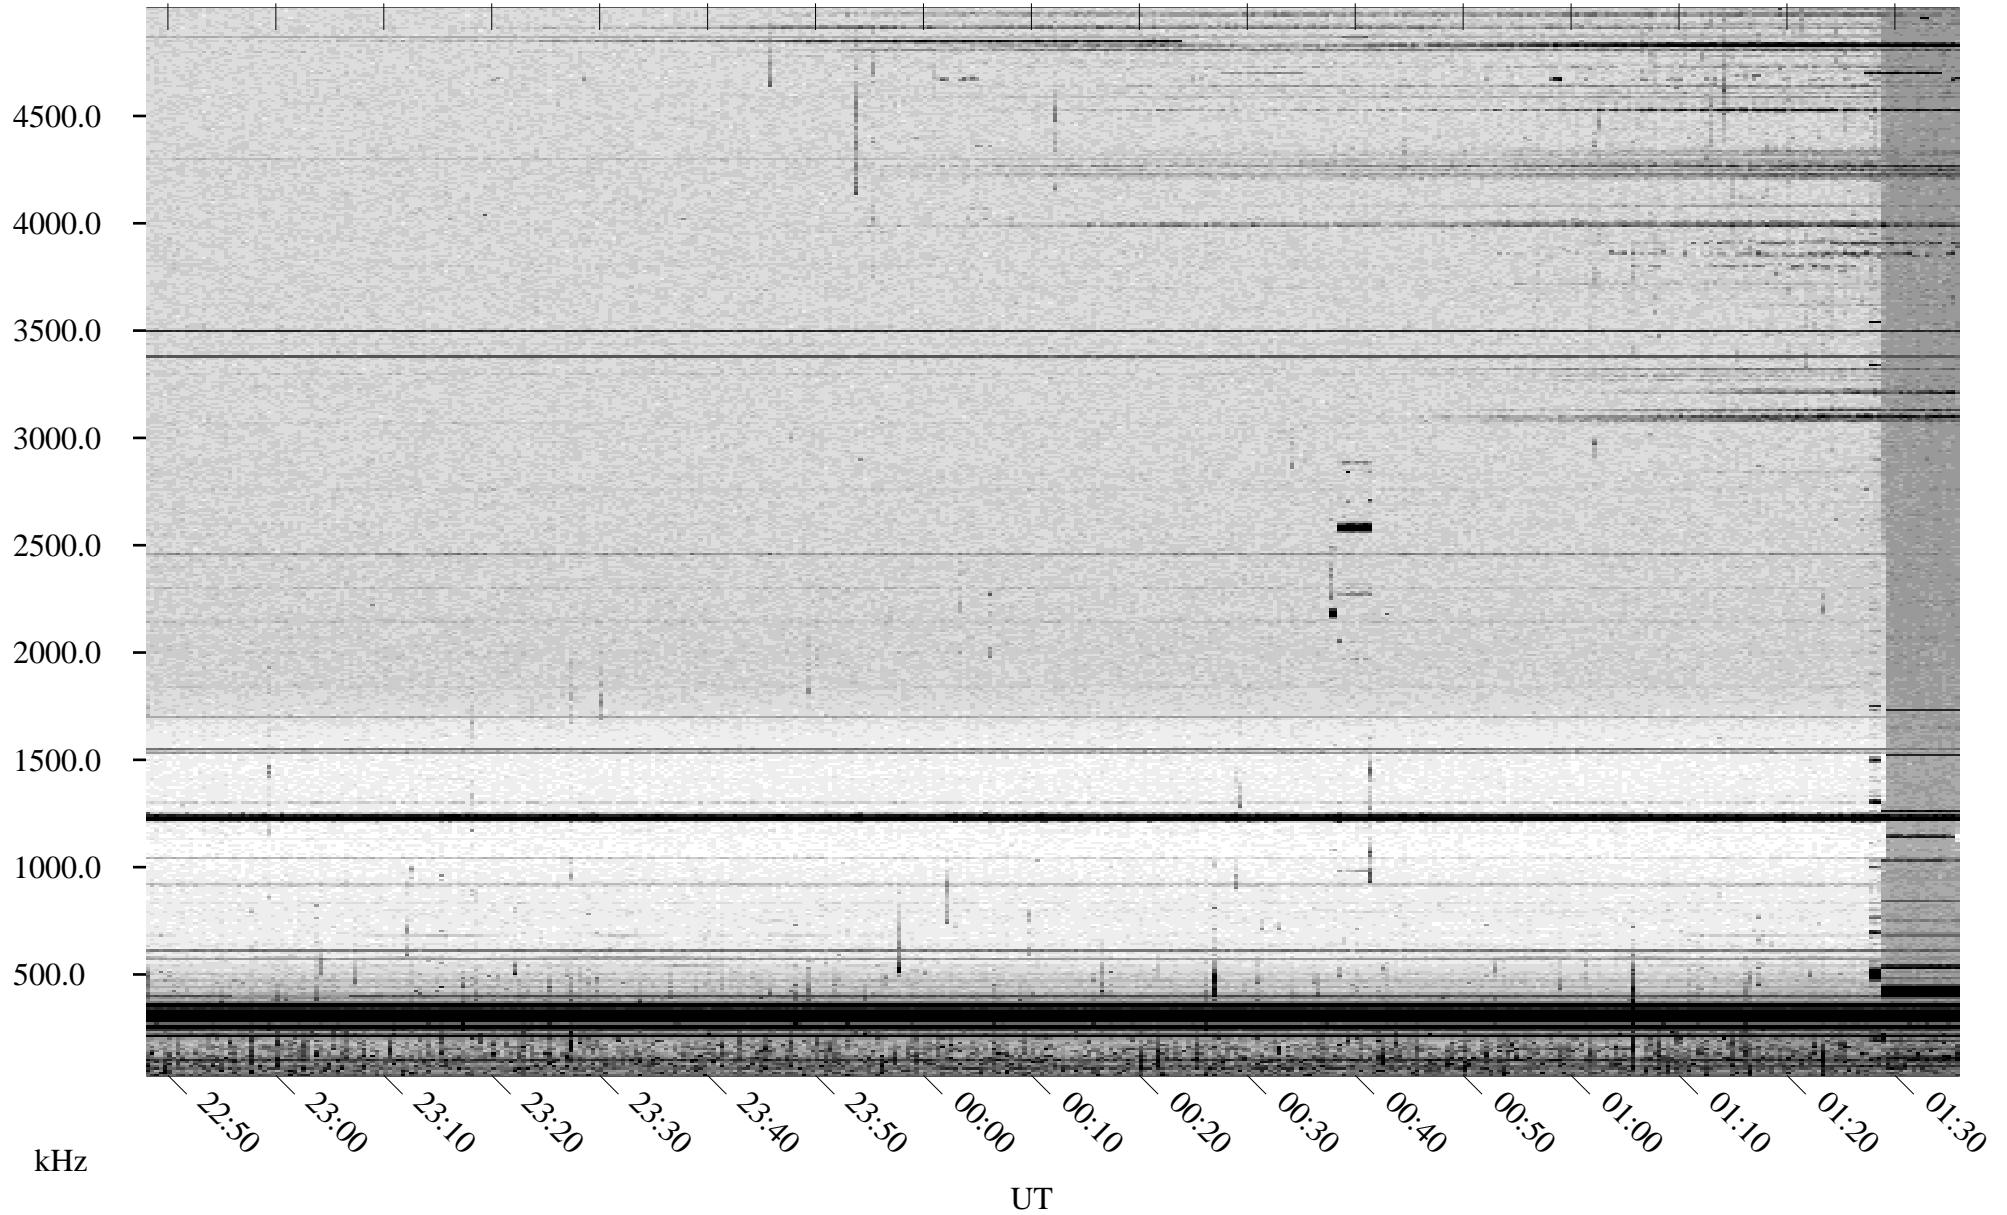

08/15/1998 Churchill, Manitoba

Linear Scale Black = 161 White = 15

ch98227l.r00m max_12

Page 1

08/15/1998 Churchill, Manitoba

Linear Scale Black = 161 White = 15

ch982271.r00m max_12

Page 2

08/16/1998 Churchill, Manitoba

Linear Scale Black = 161 White = 15

ch982271.r00m max_12

Page 3

08/16/1998 Churchill, Manitoba

Linear Scale Black = 161 White = 15

ch98227l.r00m max_12

Page 4

08/16/1998 Churchill, Manitoba

Linear Scale Black = 161 White = 15

ch98227l.r00m max_12

Page 5

08/16/1998 Churchill, Manitoba

Linear Scale Black = 161 White = 15

ch98227l.r00m max_12

Page 6

08/16/1998 Churchill, Manitoba

Linear Scale Black = 161 White = 15

ch982271.r00m max_12

Page 7

08/16/1998 Churchill, Manitoba

Linear Scale Black = 161 White = 15

ch982271.r00m max_12

Page 8