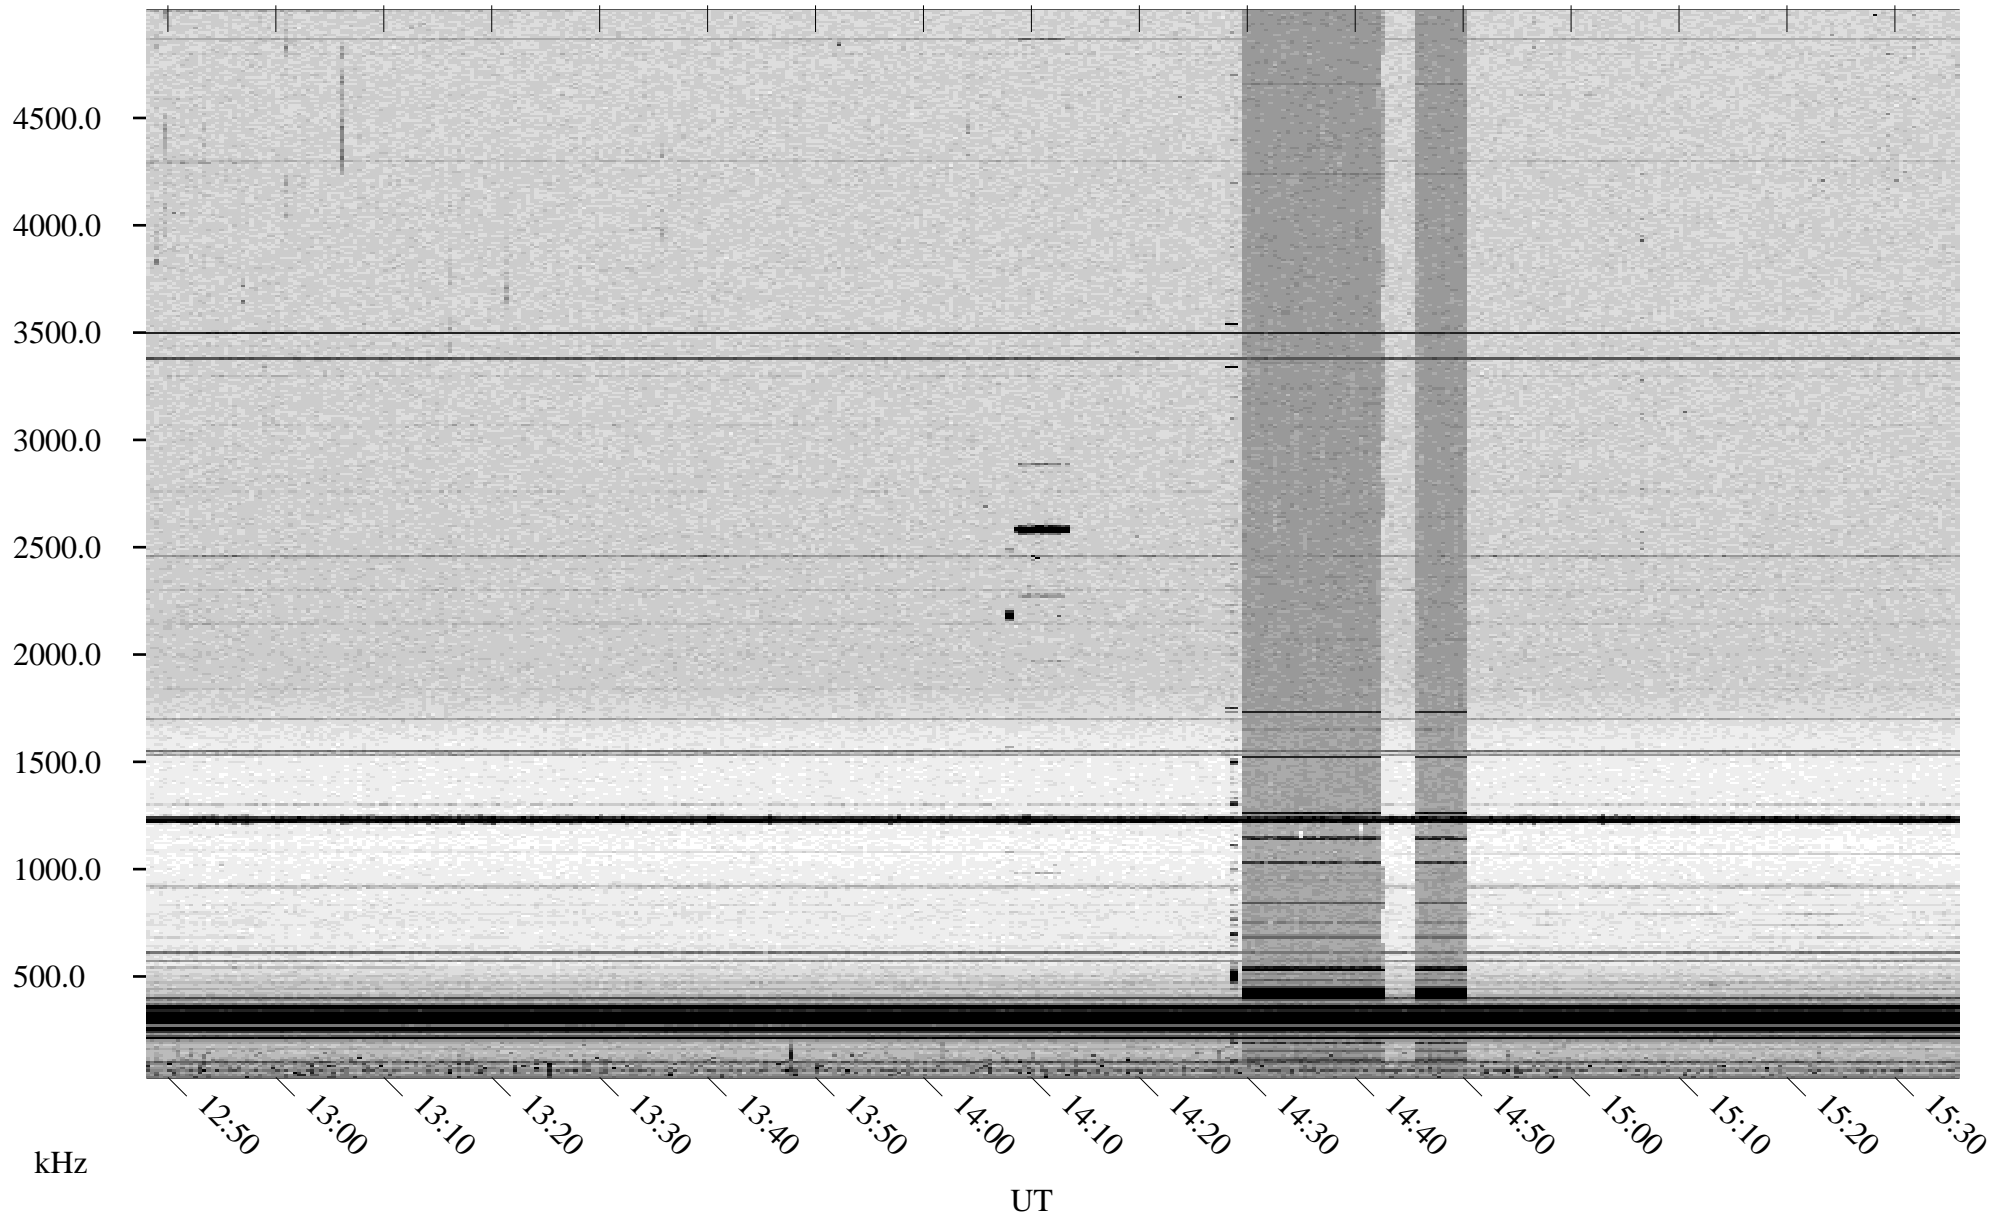

08/15/1998 Churchill, Manitoba

Linear Scale Black = 161 White = 15

ch98227l.r00m max_12

Page 1

08/15/1998 Churchill, Manitoba

Linear Scale Black = 161 White = 15

ch982271.r00m max_12

Page 2

08/16/1998 Churchill, Manitoba

Linear Scale Black = 161 White = 15

ch982271.r00m max_12

Page 3

08/16/1998 Churchill, Manitoba

Linear Scale Black = 161 White = 15

ch98227l.r00m max_12

Page 4

08/16/1998 Churchill, Manitoba

Linear Scale Black = 161 White = 15

ch98227l.r00m max_12

Page 5

08/16/1998 Churchill, Manitoba

Linear Scale Black = 161 White = 15

ch98227l.r00m max_12

Page 6

08/16/1998 Churchill, Manitoba

Linear Scale Black = 161 White = 15

ch982271.r00m max_12

Page 7

08/16/1998 Churchill, Manitoba

Linear Scale Black = 161 White = 15

ch982271.r00m max_12

Page 8