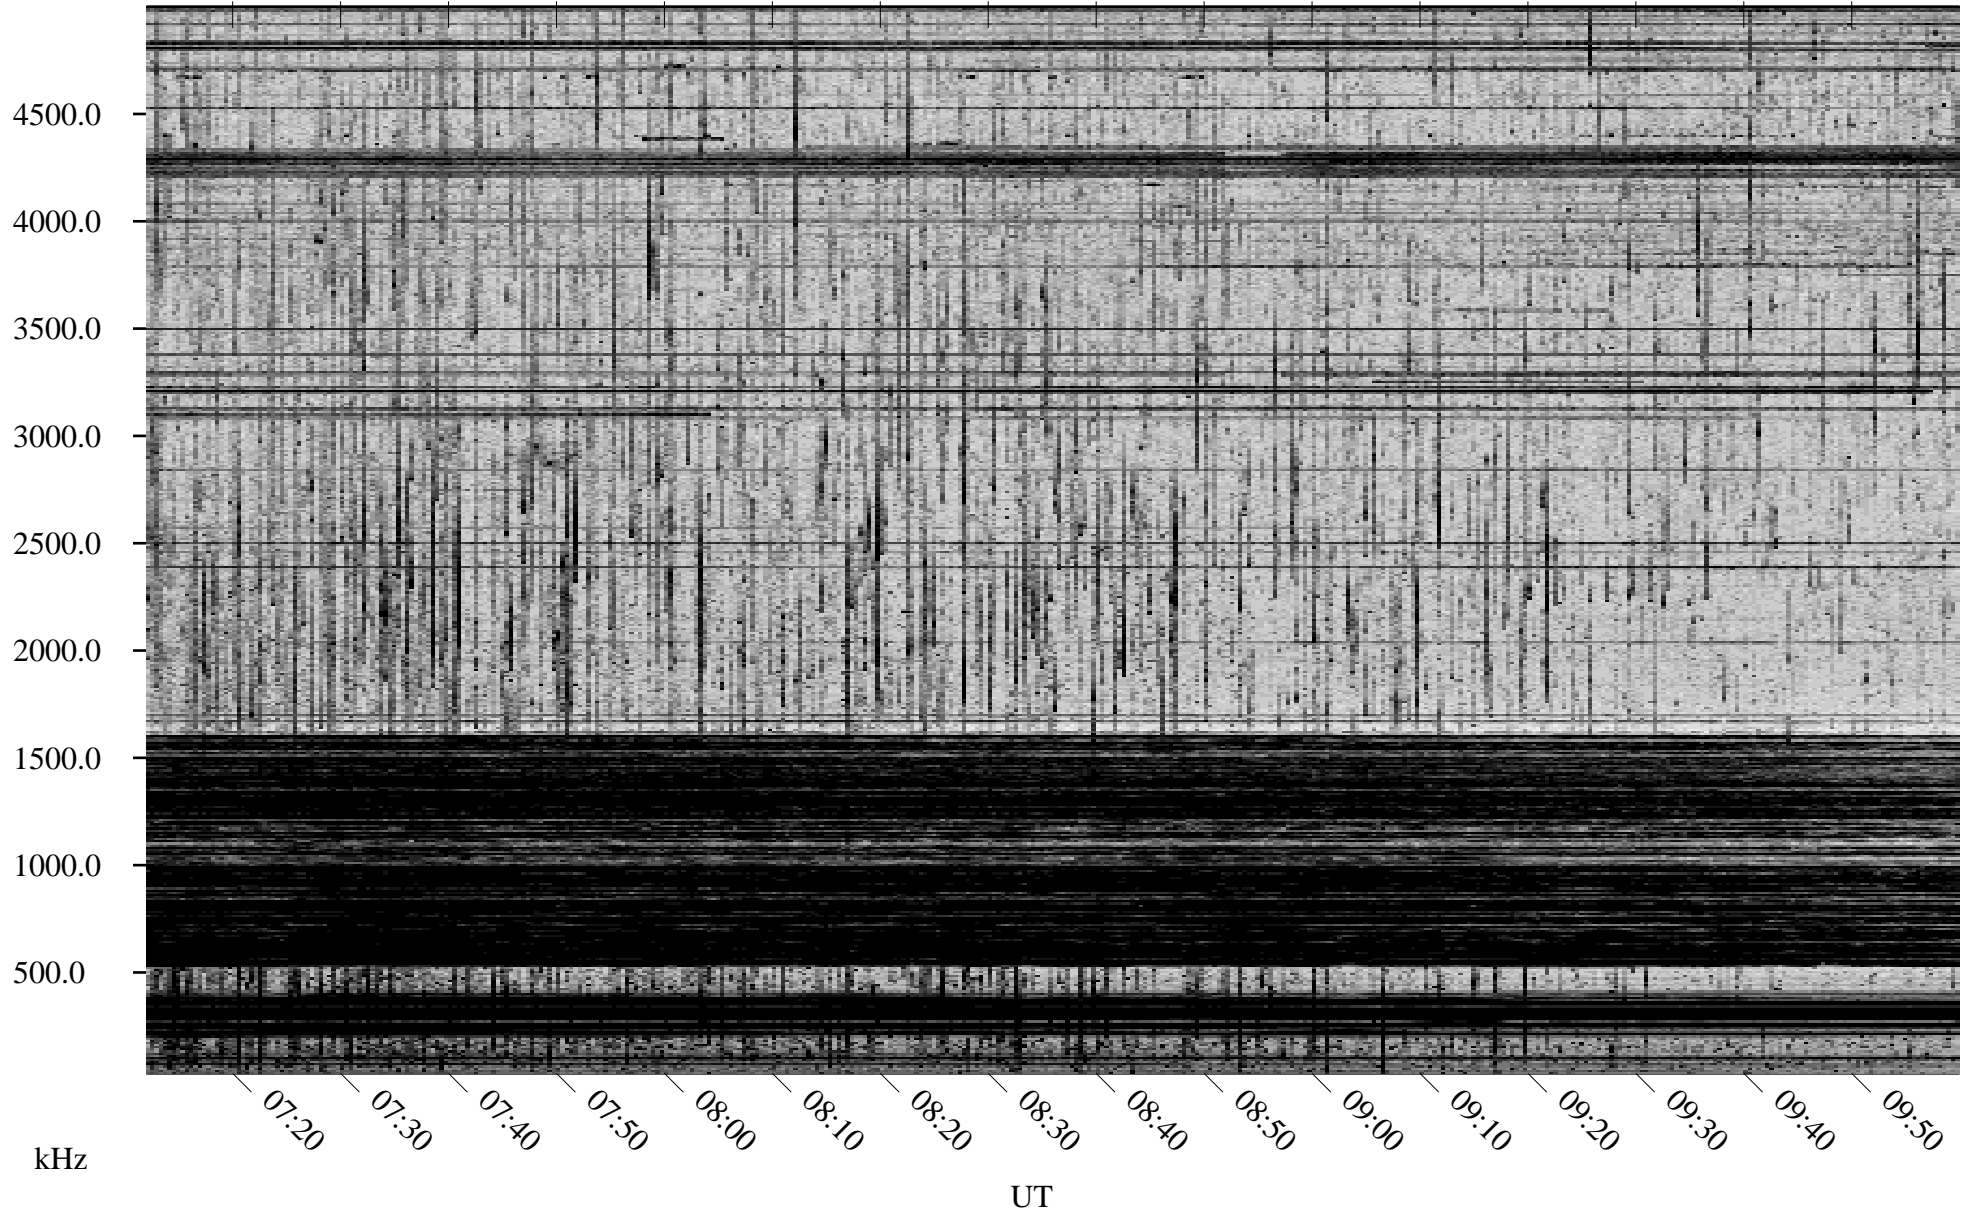

08/15/1998 Churchill, Manitoba

Linear Scale Black = 161 White = 15

ch98227l.r00m max_12

Page 1

08/15/1998 Churchill, Manitoba

Linear Scale Black = 161 White = 15

ch982271.r00m max_12

Page 2

08/16/1998 Churchill, Manitoba

Linear Scale Black = 161 White = 15

ch982271.r00m max_12

Page 3

08/16/1998 Churchill, Manitoba

Linear Scale Black = 161 White = 15

ch98227l.r00m max_12

Page 4

08/16/1998 Churchill, Manitoba

Linear Scale Black = 161 White = 15

ch98227l.r00m max_12

Page 5

08/16/1998 Churchill, Manitoba

Linear Scale Black = 161 White = 15

ch98227l.r00m max_12

Page 6

08/16/1998 Churchill, Manitoba

Linear Scale Black = 161 White = 15

ch982271.r00m max_12

Page 7

08/16/1998 Churchill, Manitoba

Linear Scale Black = 161 White = 15

ch982271.r00m max_12

Page 8