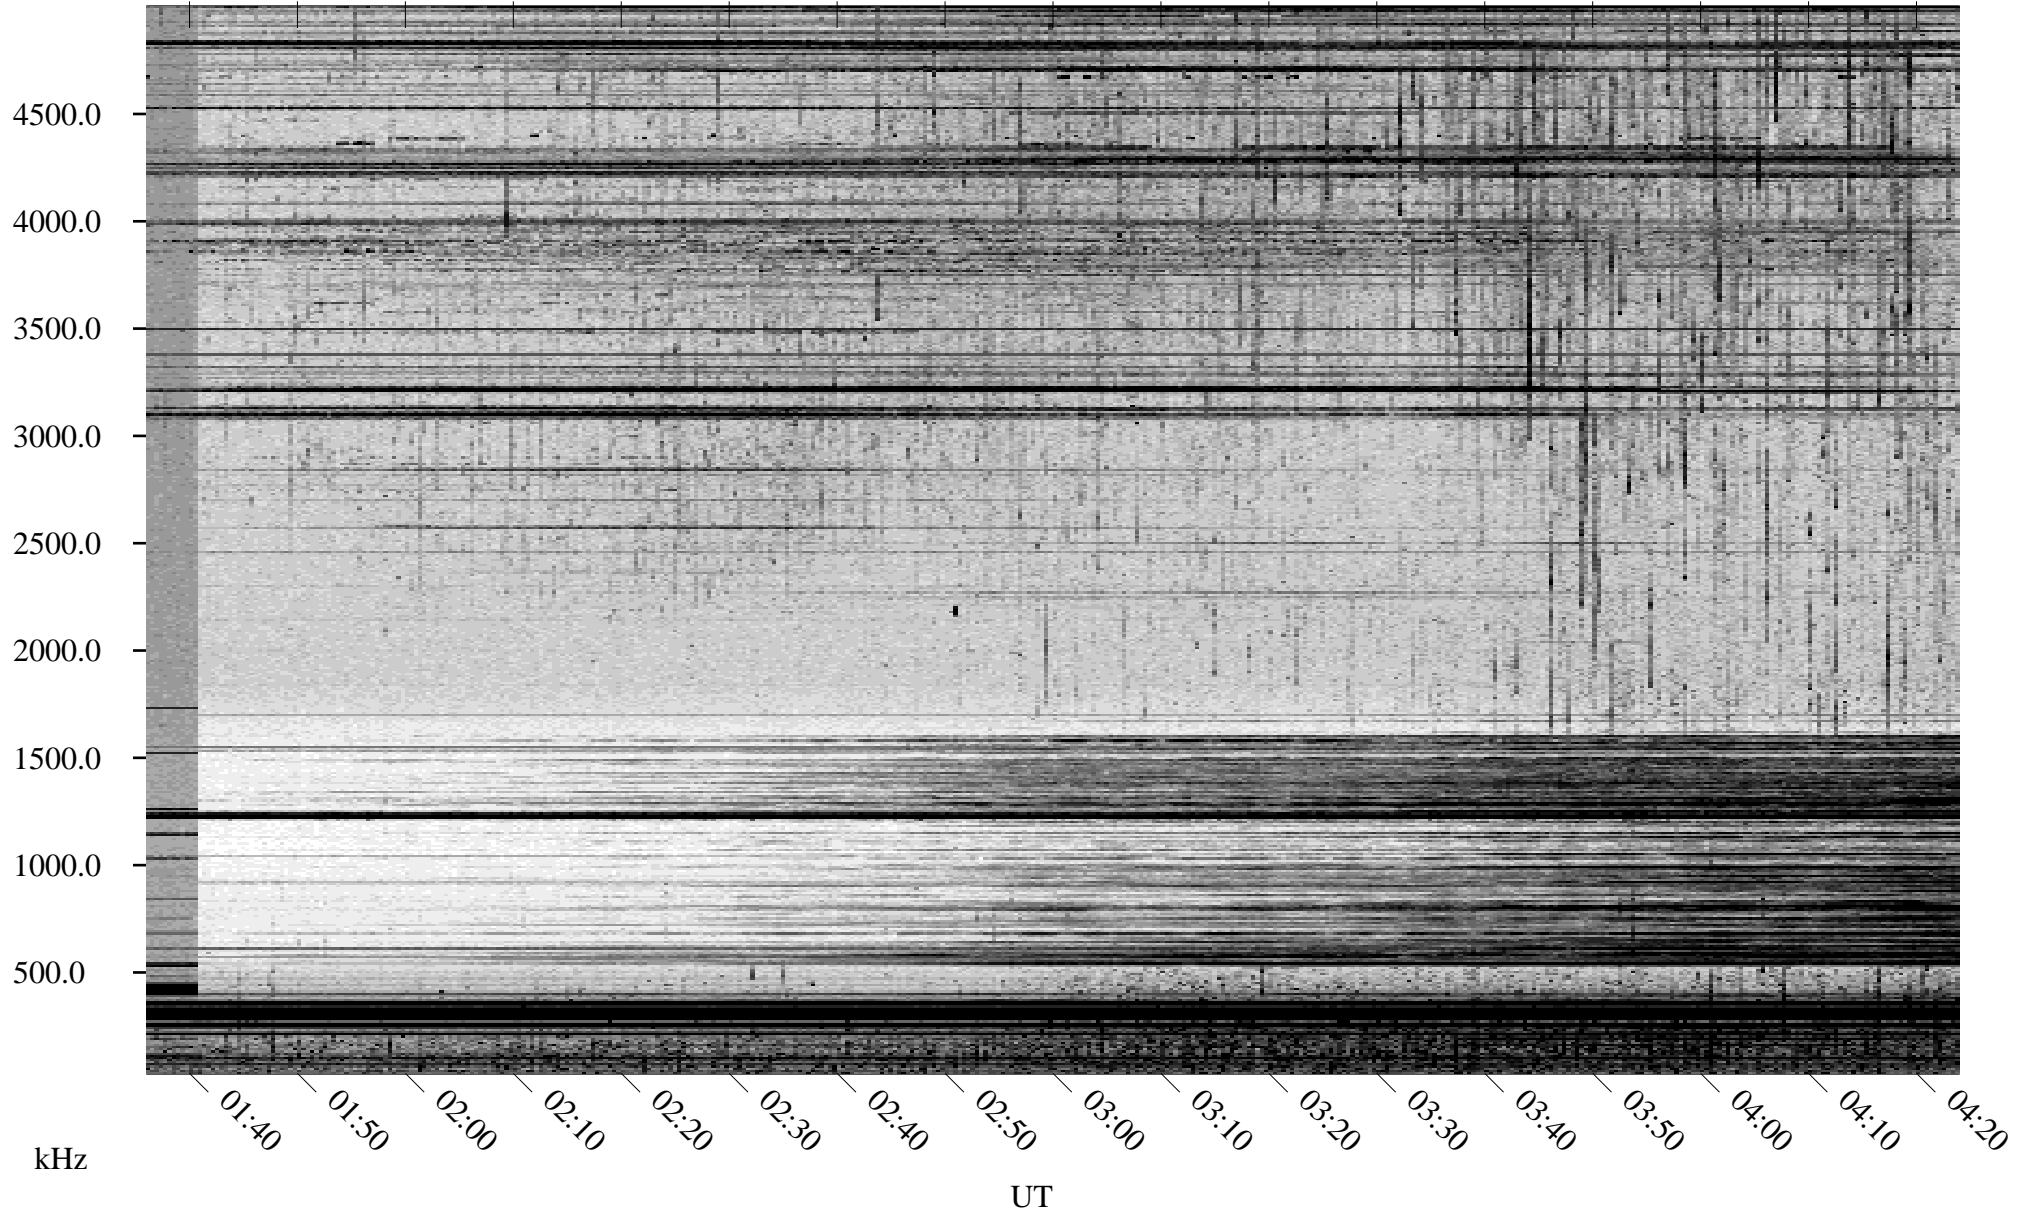

08/15/1998 Churchill, Manitoba

Linear Scale Black = 161 White = 15

ch98227l.r00m max_12

Page 1

08/15/1998 Churchill, Manitoba

Linear Scale Black = 161 White = 15

ch982271.r00m max_12

Page 2

08/16/1998 Churchill, Manitoba

Linear Scale Black = 161 White = 15

ch982271.r00m max_12

Page 3

08/16/1998 Churchill, Manitoba

Linear Scale Black = 161 White = 15

ch98227l.r00m max_12

Page 4

08/16/1998 Churchill, Manitoba

Linear Scale Black = 161 White = 15

ch98227l.r00m max_12

Page 5

08/16/1998 Churchill, Manitoba

Linear Scale Black = 161 White = 15

ch98227l.r00m max_12

Page 6

08/16/1998 Churchill, Manitoba

Linear Scale Black = 161 White = 15

ch982271.r00m max_12

Page 7

08/16/1998 Churchill, Manitoba

Linear Scale Black = 161 White = 15

ch982271.r00m max_12

Page 8