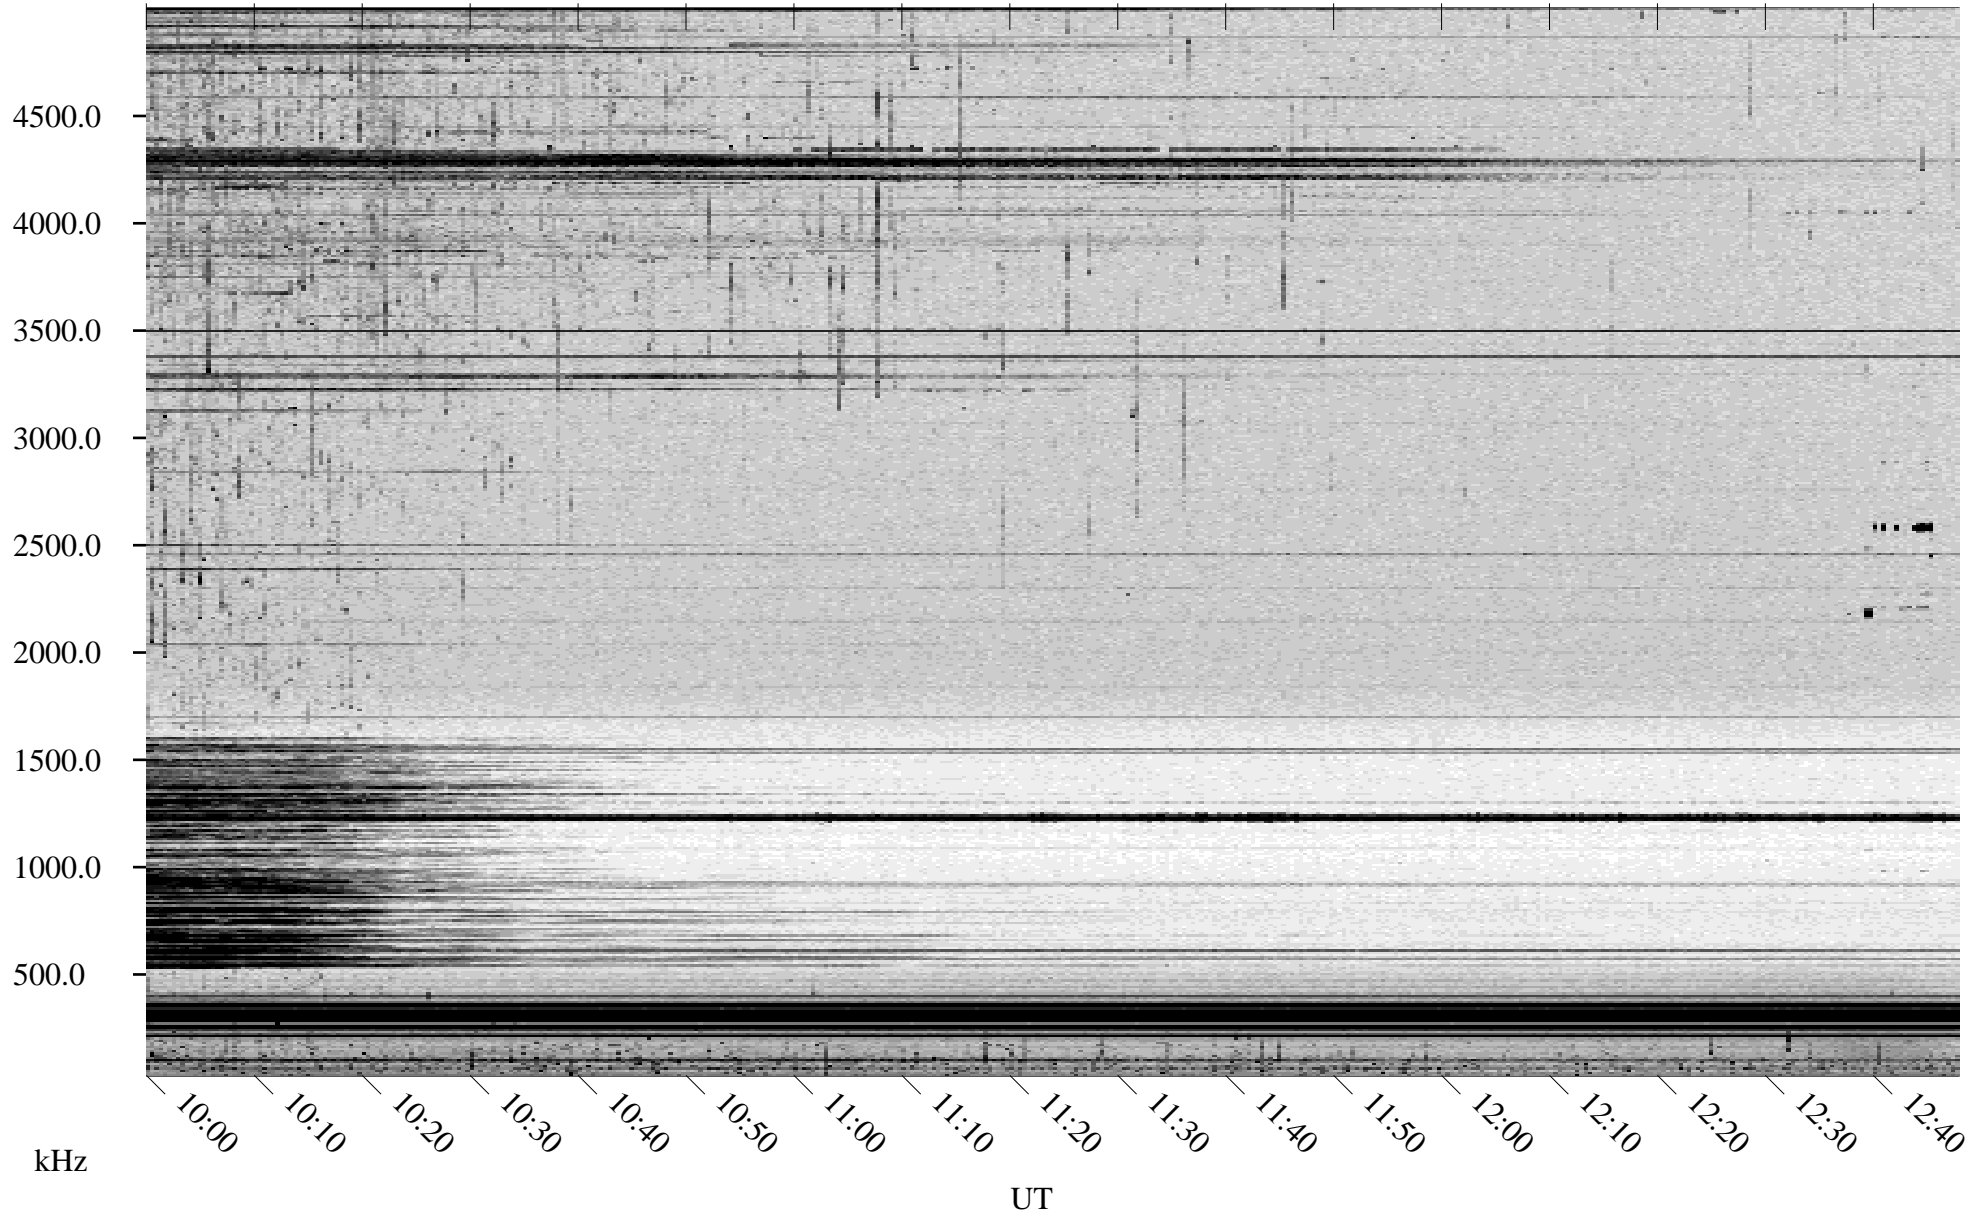

08/15/1998 Churchill, Manitoba

Linear Scale Black = 161 White = 15

ch98227l.r00m max_12

Page 1

08/15/1998 Churchill, Manitoba

Linear Scale Black = 161 White = 15

ch982271.r00m max_12

Page 2

08/16/1998 Churchill, Manitoba

Linear Scale Black = 161 White = 15

ch982271.r00m max_12

Page 3

08/16/1998 Churchill, Manitoba

Linear Scale Black = 161 White = 15

ch98227l.r00m max_12

Page 4

08/16/1998 Churchill, Manitoba

Linear Scale Black = 161 White = 15

ch98227l.r00m max_12

Page 5

08/16/1998 Churchill, Manitoba

Linear Scale Black = 161 White = 15

ch98227l.r00m max_12

Page 6

08/16/1998 Churchill, Manitoba

Linear Scale Black = 161 White = 15

ch982271.r00m max_12

Page 7

08/16/1998 Churchill, Manitoba

Linear Scale Black = 161 White = 15

ch982271.r00m max_12

Page 8