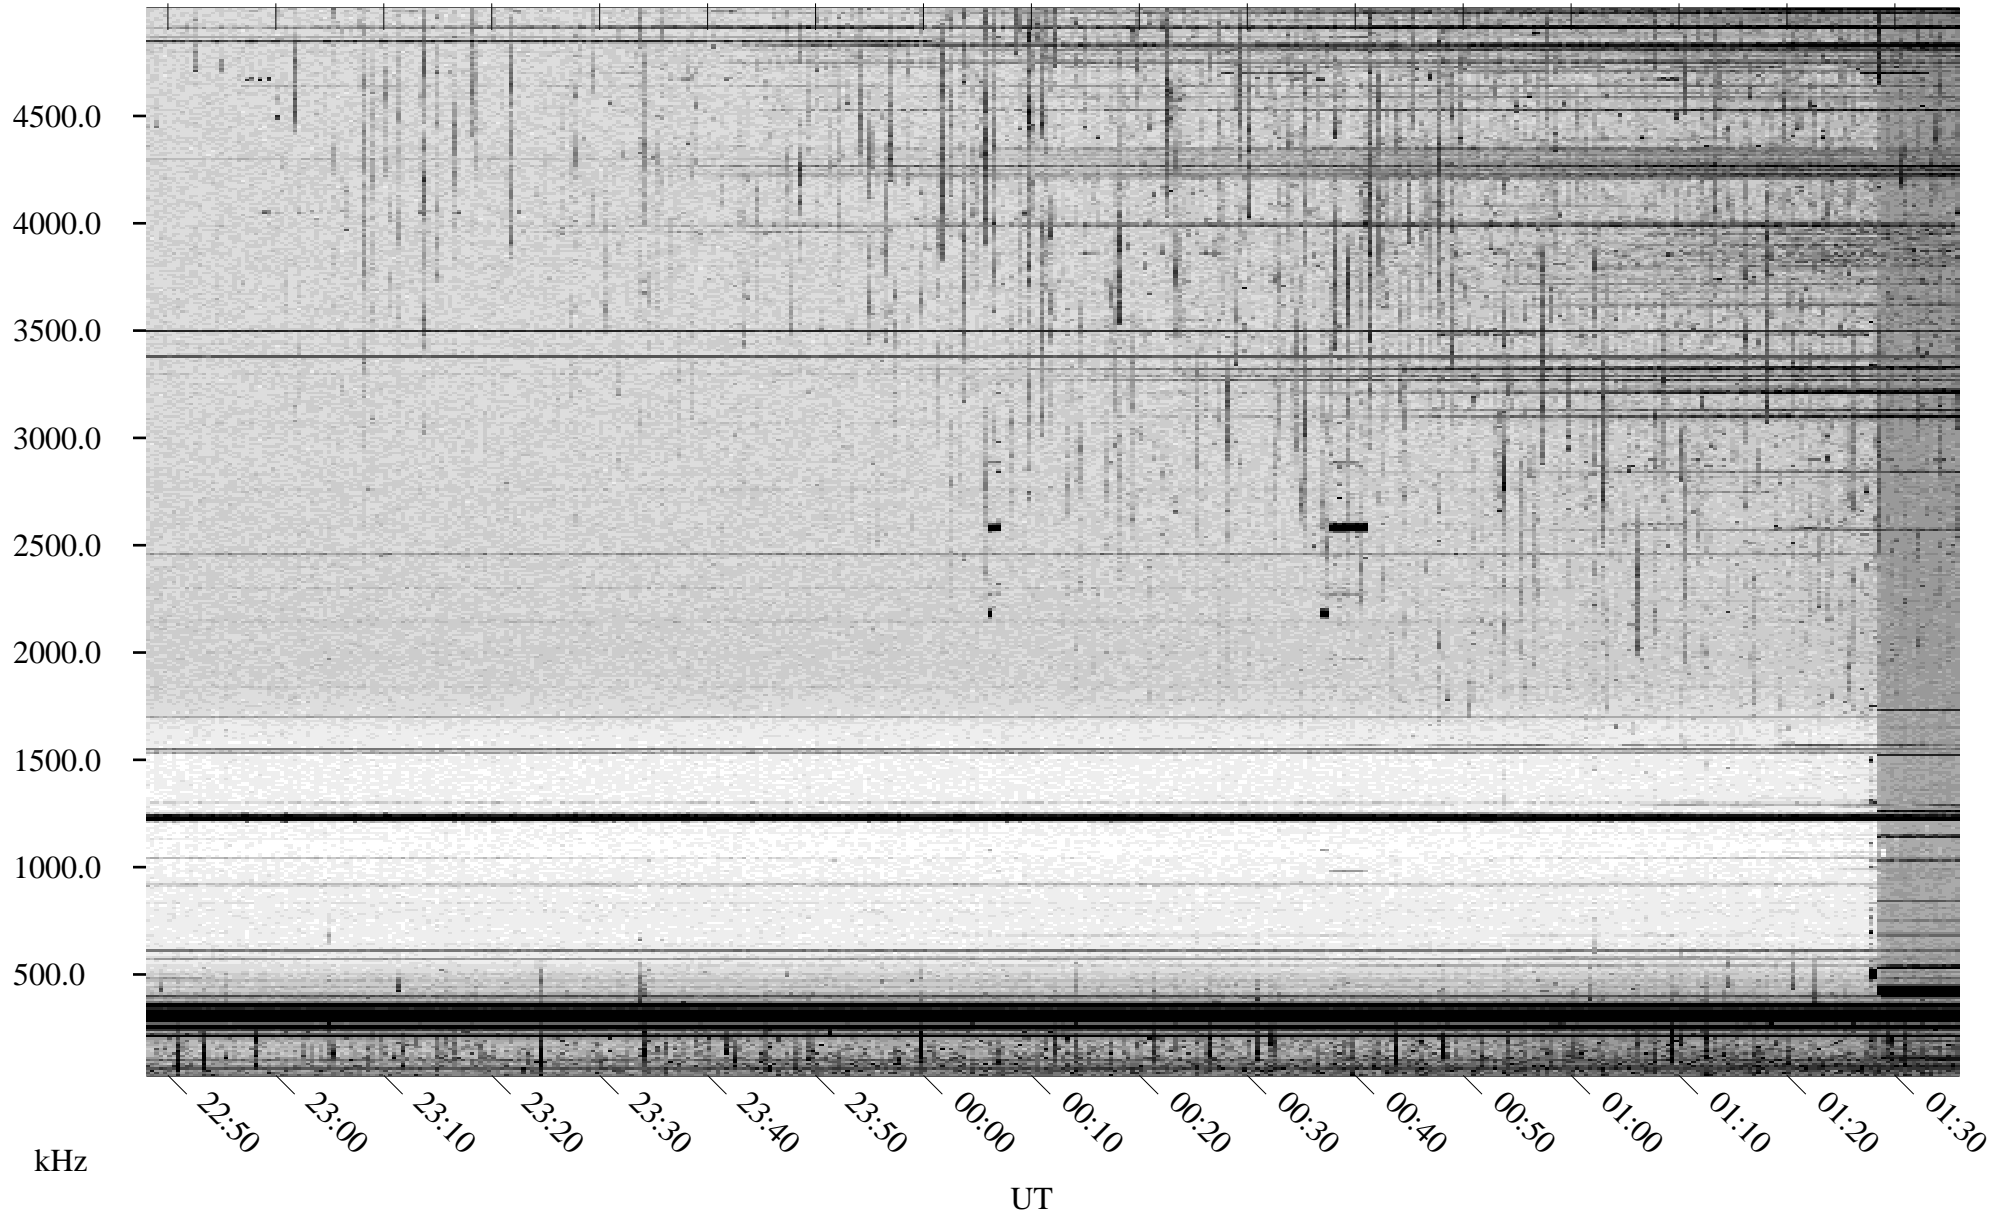

08/16/1998 Churchill, Manitoba

Linear Scale Black = 161 White = 15

ch98228l.r00m max_12

Page 1

08/16/1998 Churchill, Manitoba

Linear Scale Black = 161 White = 15

ch98228l.r00m max_12

Page 2

08/17/1998 Churchill, Manitoba

Linear Scale Black = 161 White = 15

ch98228l.r00m max_12

Page 3

08/17/1998 Churchill, Manitoba

Linear Scale Black = 161 White = 15

ch98228l.r00m max_12

Page 4

08/17/1998 Churchill, Manitoba

Linear Scale Black = 161 White = 15

ch98228l.r00m max_12

Page 5

08/17/1998 Churchill, Manitoba

Linear Scale Black = 161 White = 15

ch98228l.r00m max_12

Page 6

08/17/1998 Churchill, Manitoba

Linear Scale Black = 161 White = 15

ch98228l.r00m max_12

Page 7

08/17/1998 Churchill, Manitoba

Linear Scale Black = 161 White = 15

ch98228l.r00m max_12

Page 8