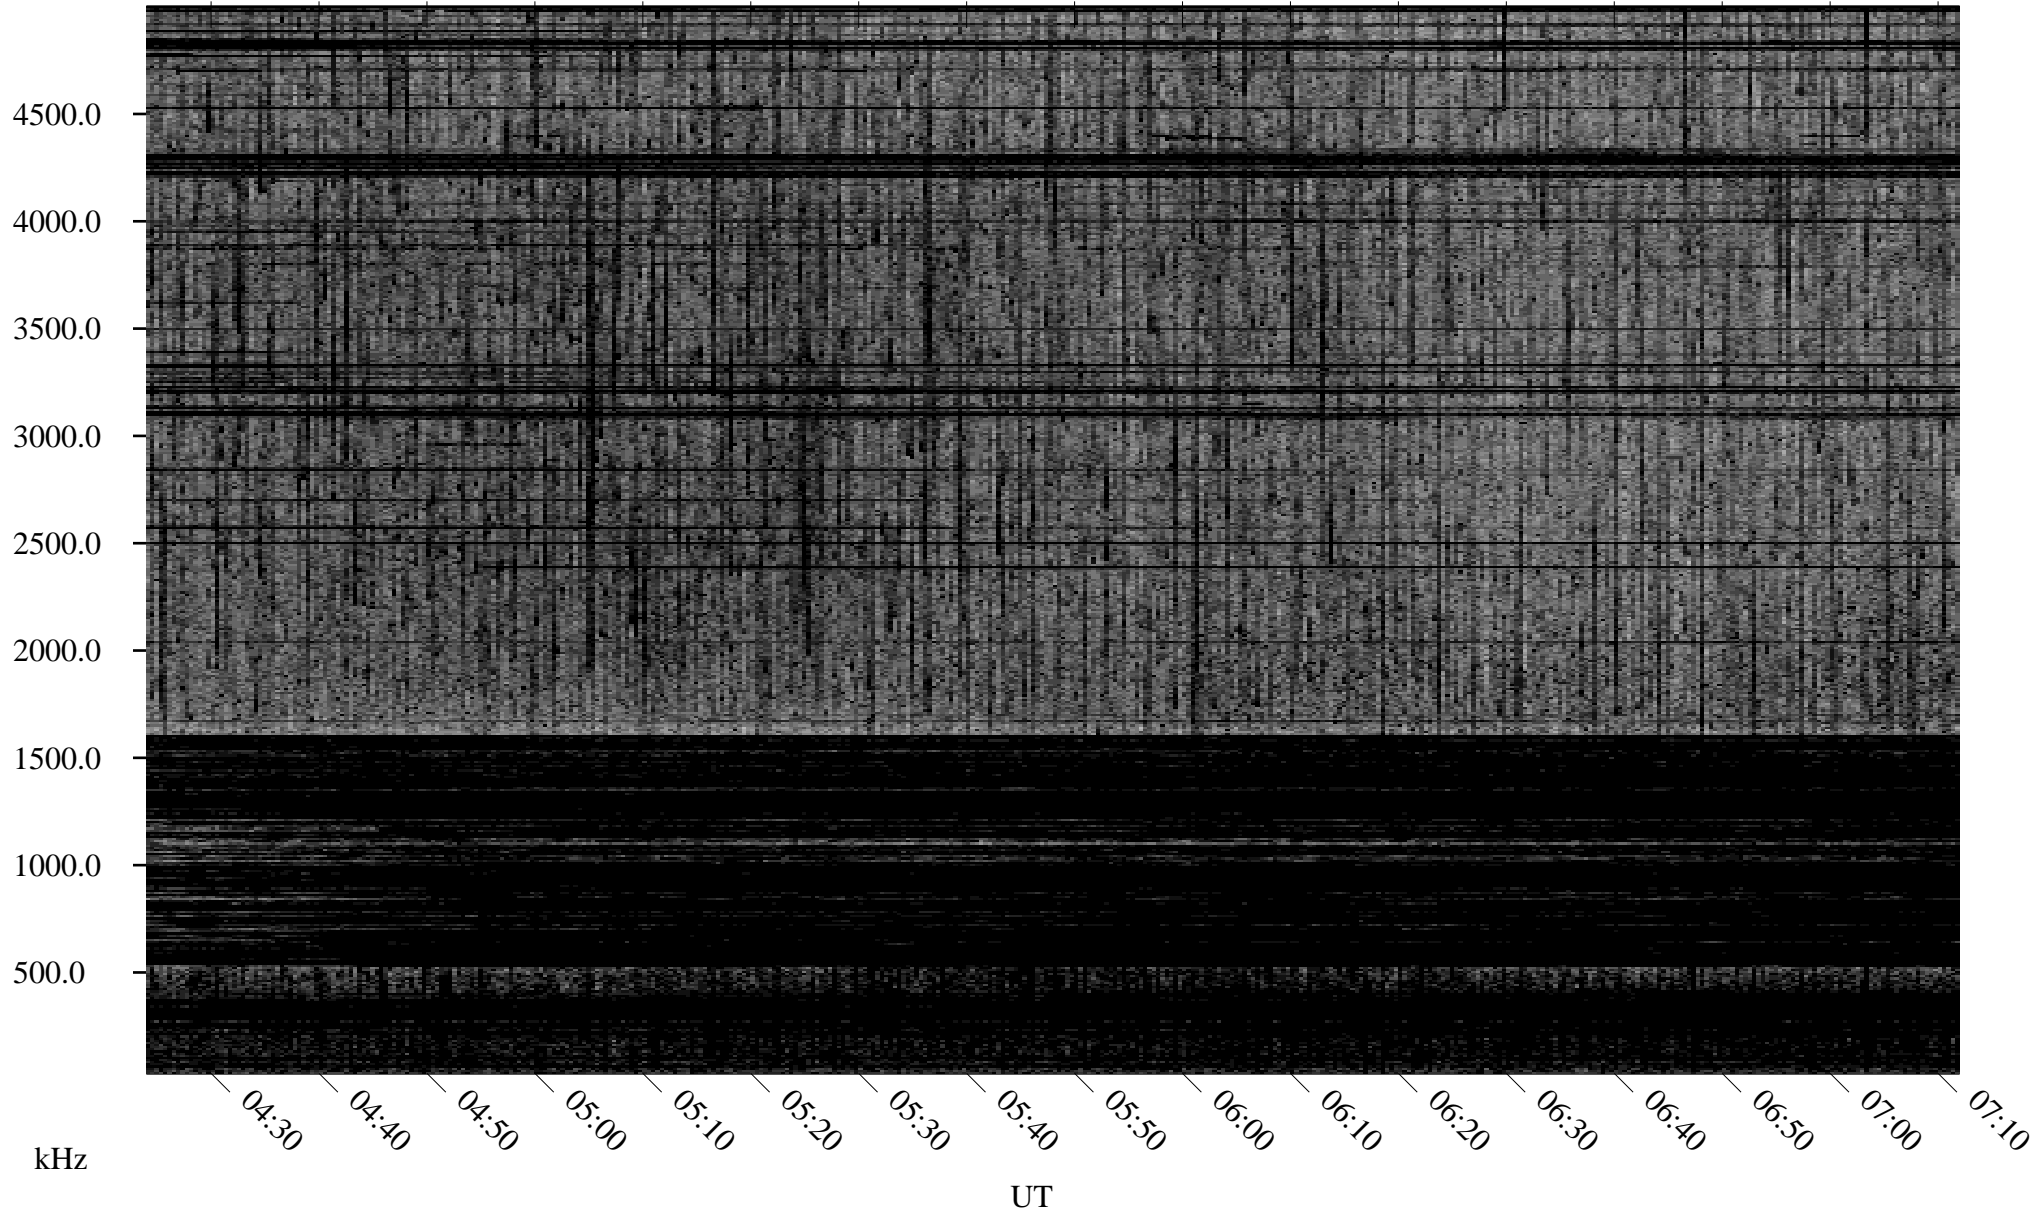

08/16/1998 Churchill, Manitoba

Linear Scale Black = 161 White = 15

ch98228l.r00m max_12

Page 1

08/16/1998 Churchill, Manitoba

Linear Scale Black = 161 White = 15

ch98228l.r00m max_12

Page 2

08/17/1998 Churchill, Manitoba

Linear Scale Black = 161 White = 15

ch98228l.r00m max_12

Page 3

08/17/1998 Churchill, Manitoba

Linear Scale Black = 161 White = 15

ch98228l.r00m max_12

Page 4

08/17/1998 Churchill, Manitoba

Linear Scale Black = 161 White = 15

ch98228l.r00m max_12

Page 5

08/17/1998 Churchill, Manitoba

Linear Scale Black = 161 White = 15

ch98228l.r00m max_12

Page 6

08/17/1998 Churchill, Manitoba

Linear Scale Black = 161 White = 15

ch98228l.r00m max_12

Page 7

08/17/1998 Churchill, Manitoba

Linear Scale Black = 161 White = 15

ch98228l.r00m max_12

Page 8