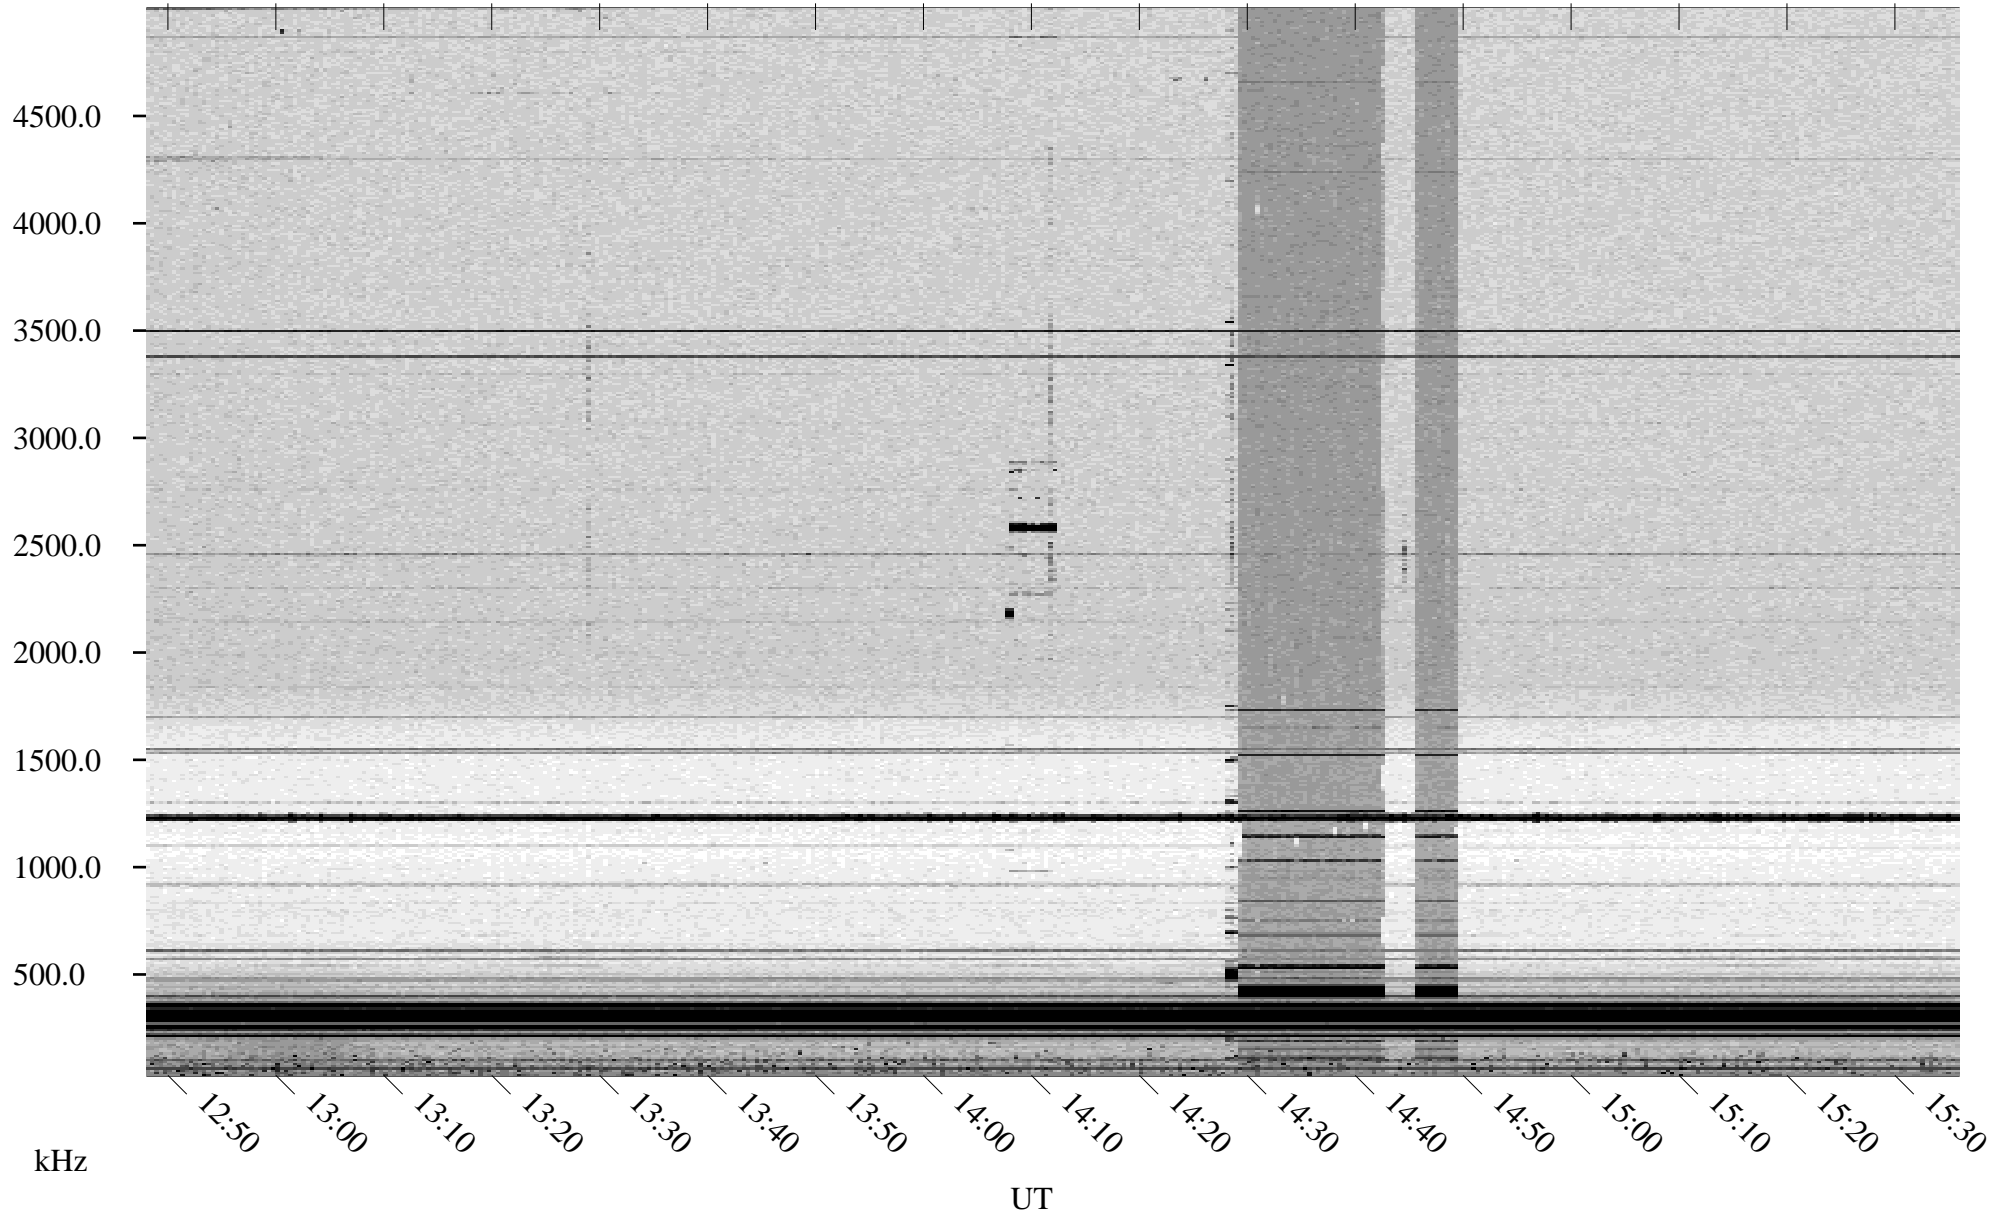

08/16/1998 Churchill, Manitoba

Linear Scale Black = 161 White = 15

ch98228l.r00m max_12

Page 1

08/16/1998 Churchill, Manitoba

Linear Scale Black = 161 White = 15

ch98228l.r00m max_12

Page 2

08/17/1998 Churchill, Manitoba

Linear Scale Black = 161 White = 15

ch98228l.r00m max_12

Page 3

08/17/1998 Churchill, Manitoba

Linear Scale Black = 161 White = 15

ch98228l.r00m max_12

Page 4

08/17/1998 Churchill, Manitoba

Linear Scale Black = 161 White = 15

ch98228l.r00m max_12

Page 5

08/17/1998 Churchill, Manitoba

Linear Scale Black = 161 White = 15

ch98228l.r00m max_12

Page 6

08/17/1998 Churchill, Manitoba

Linear Scale Black = 161 White = 15

ch98228l.r00m max_12

Page 7

08/17/1998 Churchill, Manitoba

Linear Scale Black = 161 White = 15

ch98228l.r00m max_12

Page 8