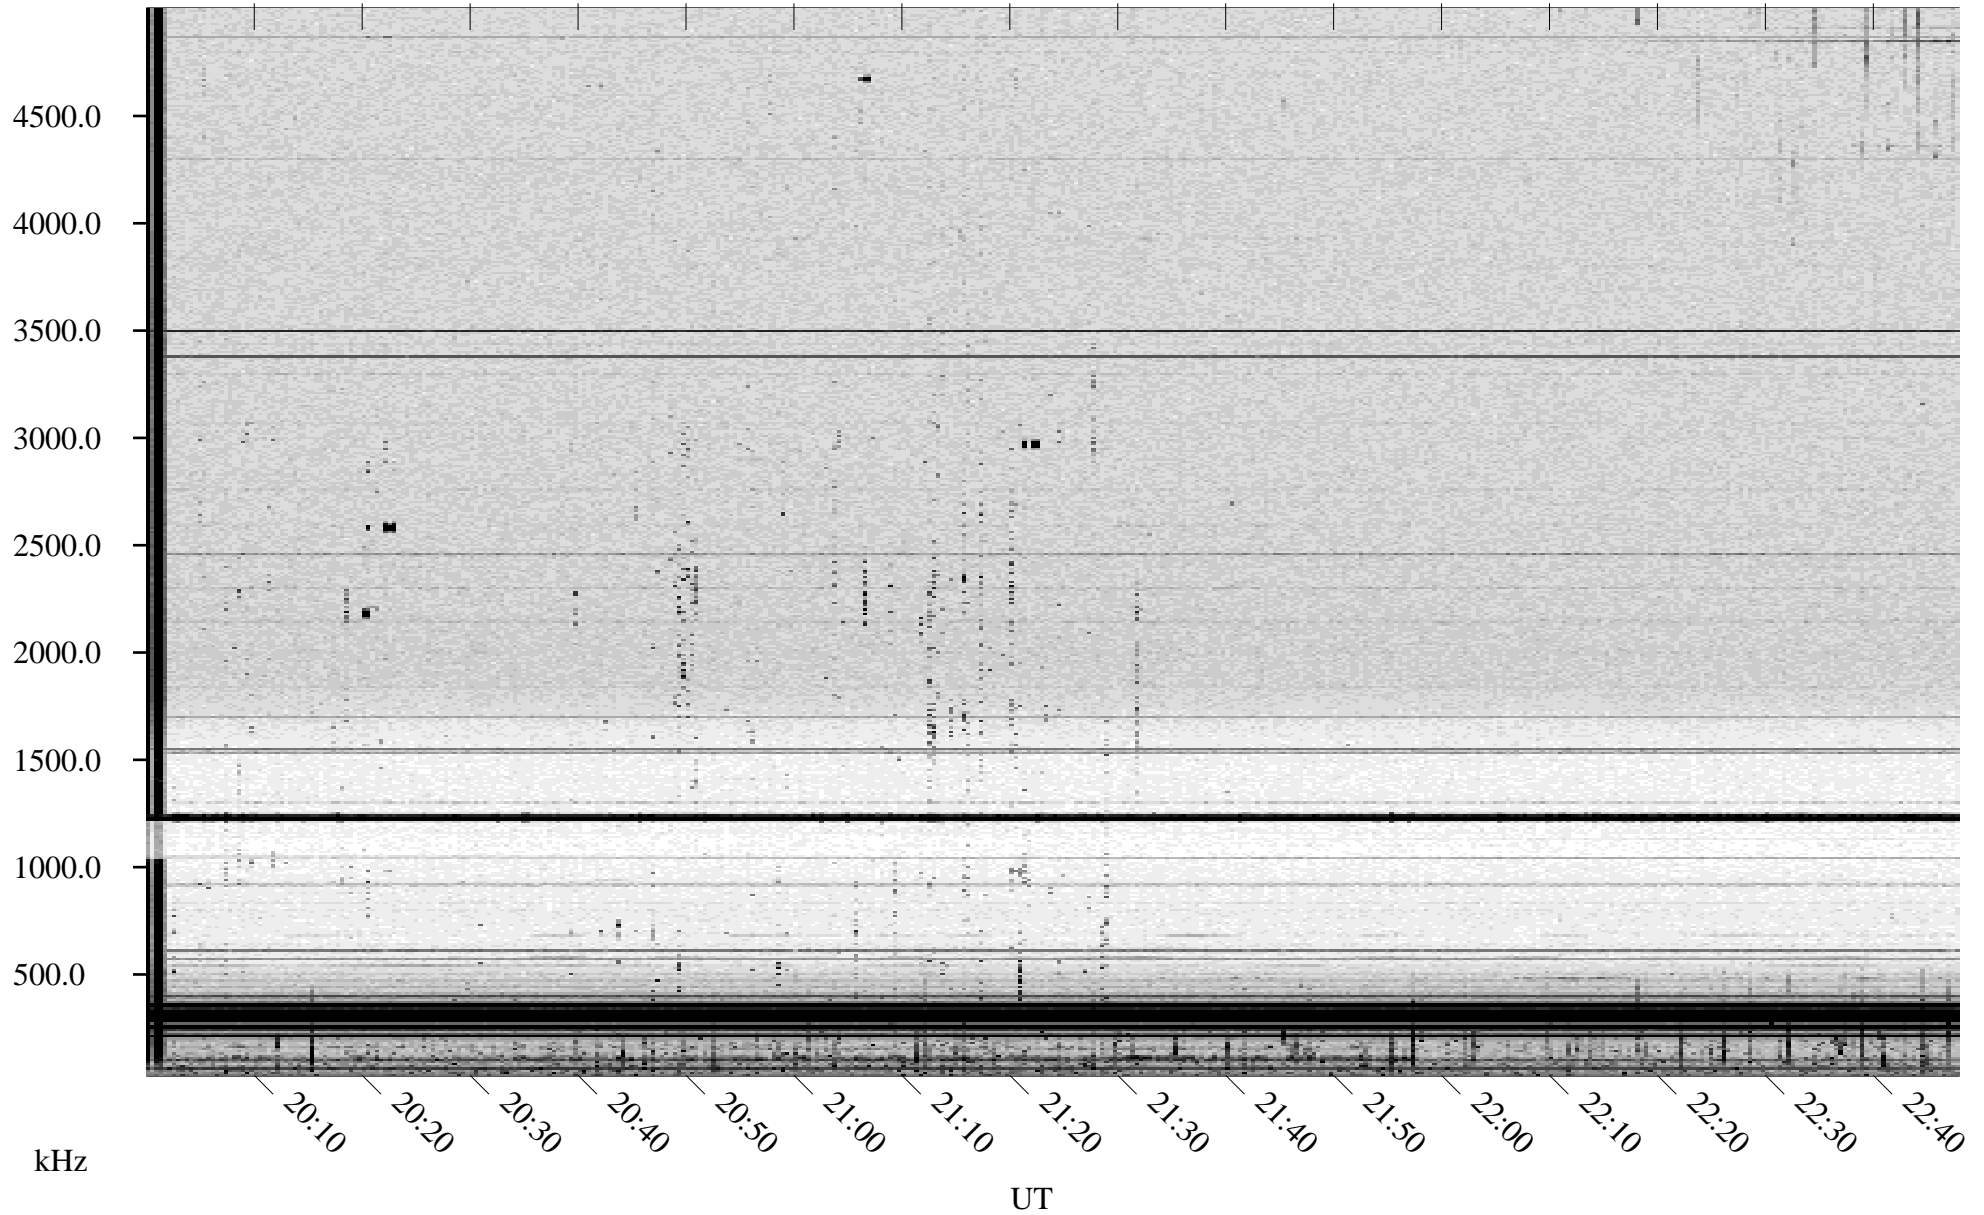

08/16/1998 Churchill, Manitoba

Linear Scale Black = 161 White = 15

ch98228l.r00m max_12

Page 1

08/16/1998 Churchill, Manitoba

Linear Scale Black = 161 White = 15

ch98228l.r00m max_12

Page 2

08/17/1998 Churchill, Manitoba

Linear Scale Black = 161 White = 15

ch98228l.r00m max_12

Page 3

08/17/1998 Churchill, Manitoba

Linear Scale Black = 161 White = 15

ch98228l.r00m max_12

Page 4

08/17/1998 Churchill, Manitoba

Linear Scale Black = 161 White = 15

ch98228l.r00m max_12

Page 5

08/17/1998 Churchill, Manitoba

Linear Scale Black = 161 White = 15

ch98228l.r00m max_12

Page 6

08/17/1998 Churchill, Manitoba

Linear Scale Black = 161 White = 15

ch98228l.r00m max_12

Page 7

08/17/1998 Churchill, Manitoba

Linear Scale Black = 161 White = 15

ch98228l.r00m max_12

Page 8