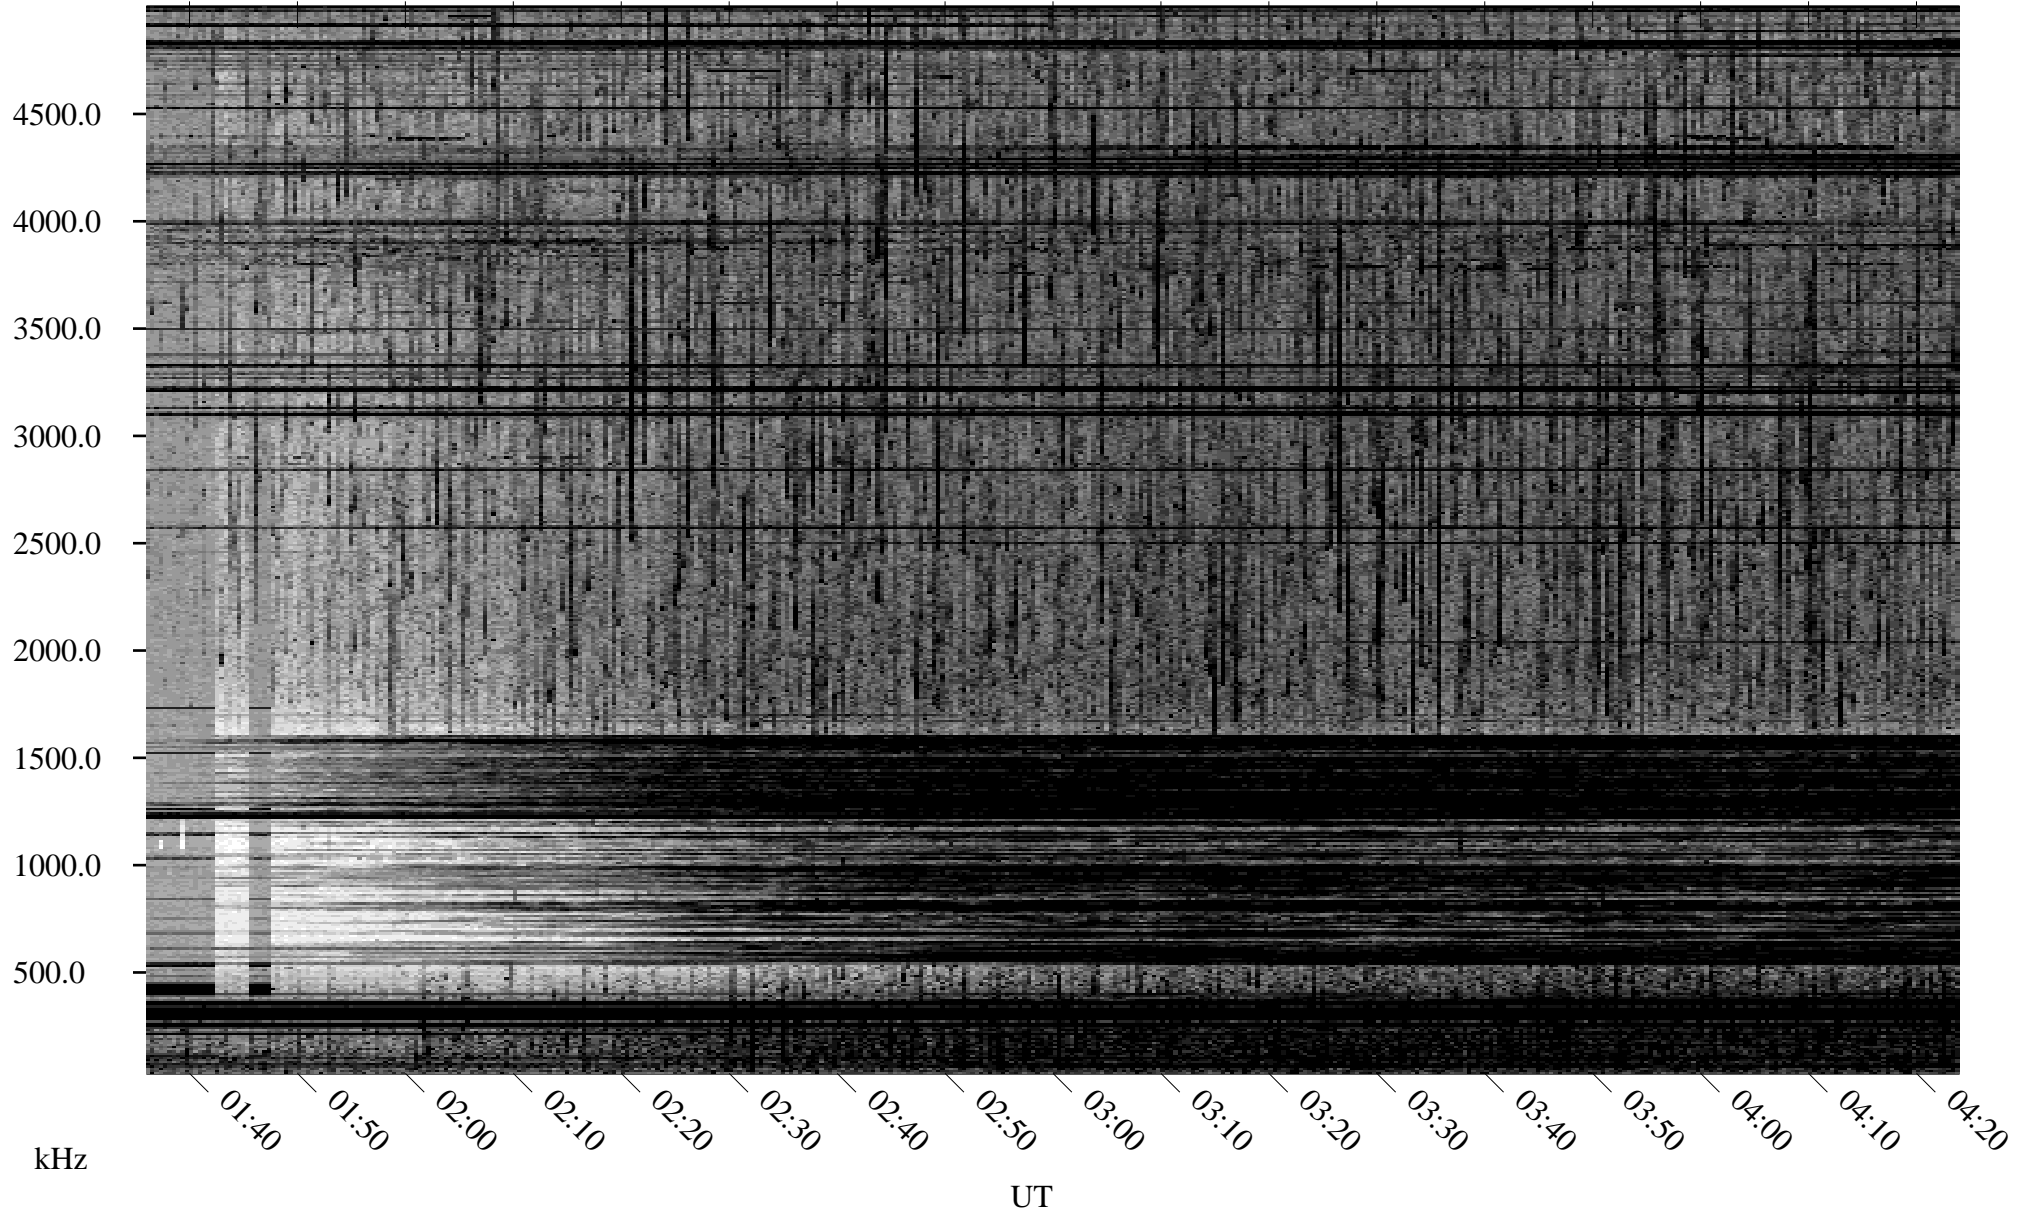

08/16/1998 Churchill, Manitoba

Linear Scale Black = 161 White = 15

ch98228l.r00m max_12

Page 1

08/16/1998 Churchill, Manitoba

Linear Scale Black = 161 White = 15

ch98228l.r00m max_12

Page 2

08/17/1998 Churchill, Manitoba

Linear Scale Black = 161 White = 15

ch98228l.r00m max_12

Page 3

08/17/1998 Churchill, Manitoba

Linear Scale Black = 161 White = 15

ch98228l.r00m max_12

Page 4

08/17/1998 Churchill, Manitoba

Linear Scale Black = 161 White = 15

ch98228l.r00m max_12

Page 5

08/17/1998 Churchill, Manitoba

Linear Scale Black = 161 White = 15

ch98228l.r00m max_12

Page 6

08/17/1998 Churchill, Manitoba

Linear Scale Black = 161 White = 15

ch98228l.r00m max_12

Page 7

08/17/1998 Churchill, Manitoba

Linear Scale Black = 161 White = 15

ch98228l.r00m max_12

Page 8