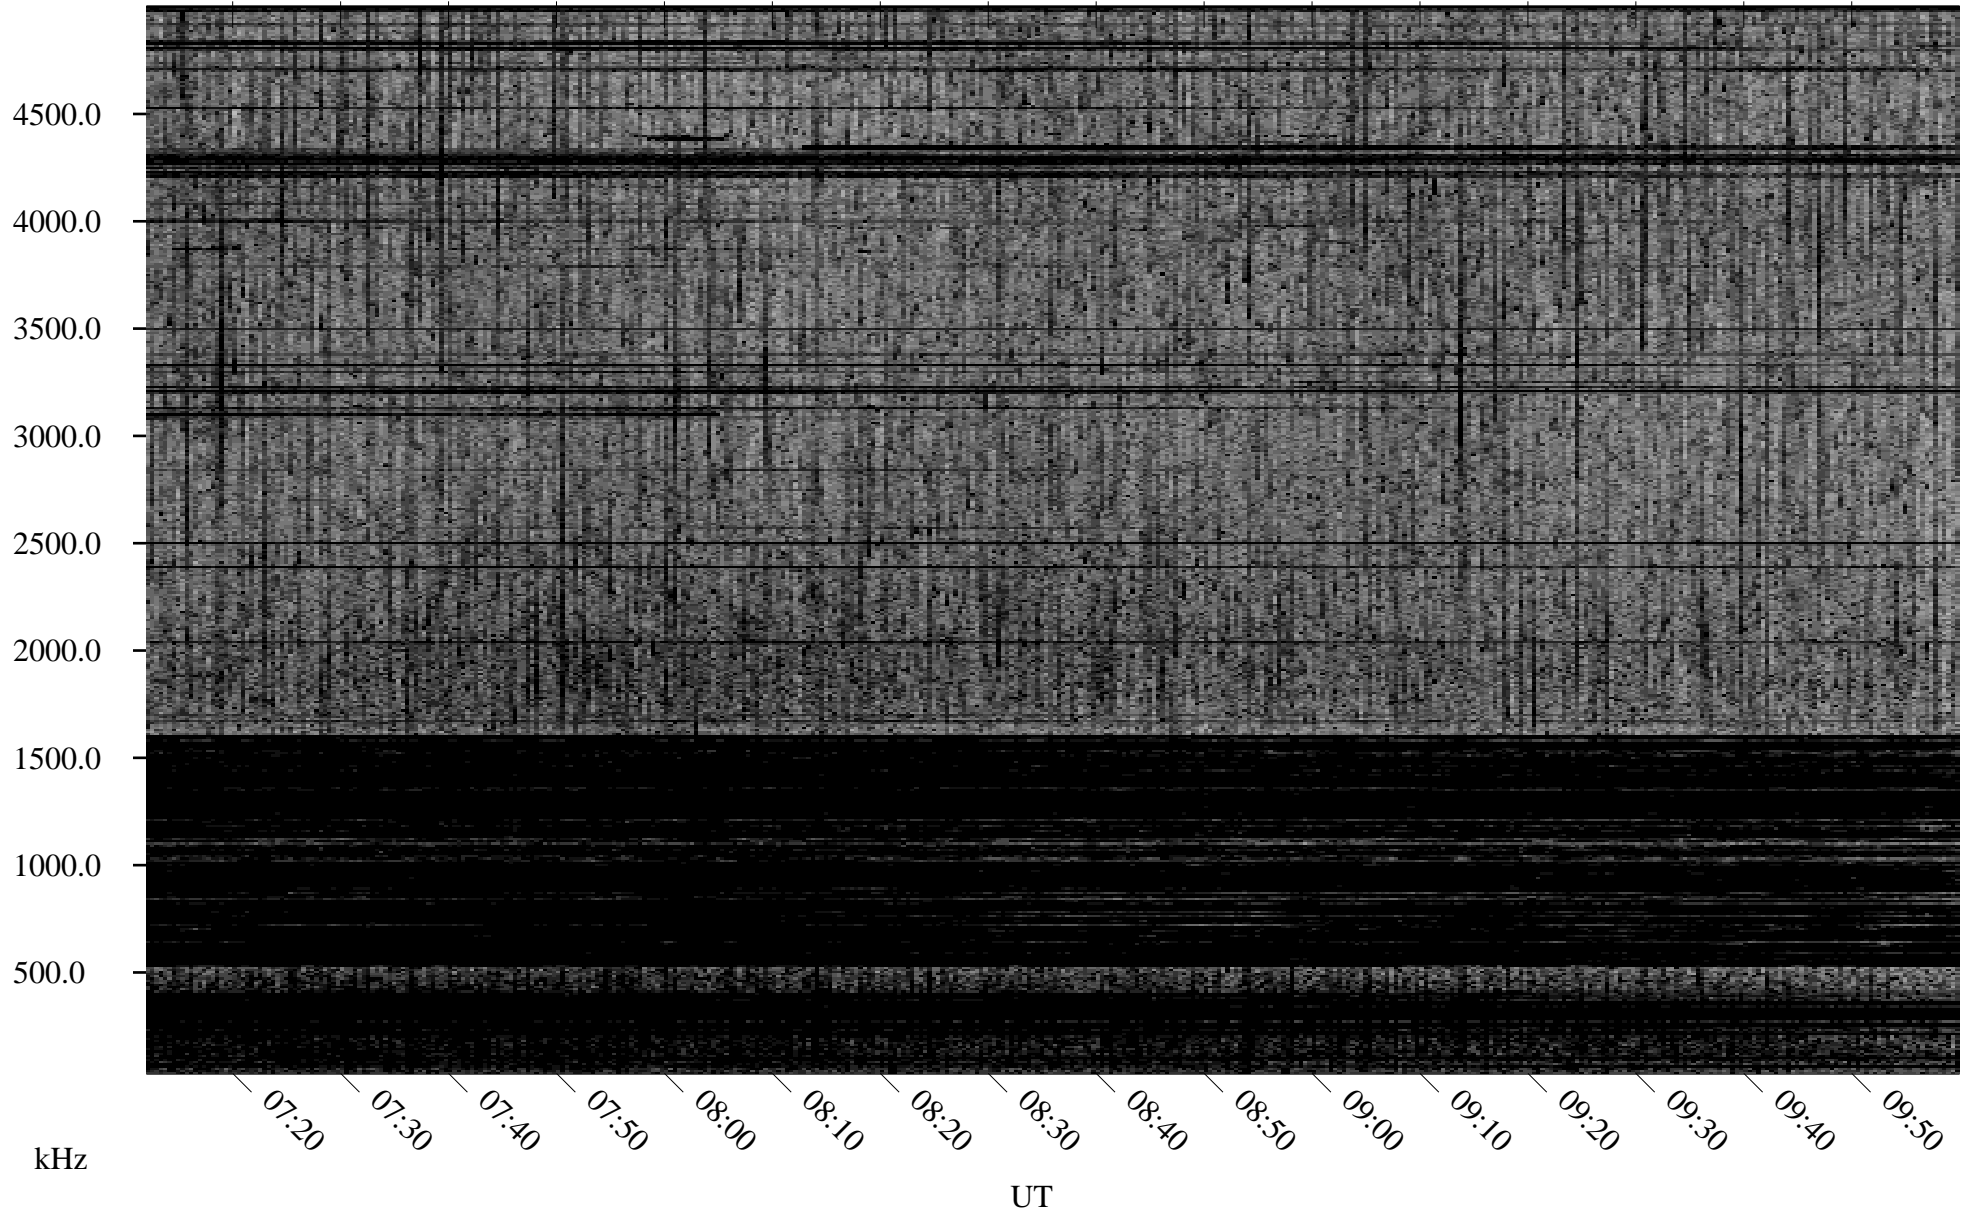

08/16/1998 Churchill, Manitoba

Linear Scale Black = 161 White = 15

ch98228l.r00m max_12

Page 1

08/16/1998 Churchill, Manitoba

Linear Scale Black = 161 White = 15

ch98228l.r00m max_12

Page 2

08/17/1998 Churchill, Manitoba

Linear Scale Black = 161 White = 15

ch98228l.r00m max_12

Page 3

08/17/1998 Churchill, Manitoba

Linear Scale Black = 161 White = 15

ch98228l.r00m max_12

Page 4

08/17/1998 Churchill, Manitoba

Linear Scale Black = 161 White = 15

ch98228l.r00m max_12

Page 5

08/17/1998 Churchill, Manitoba

Linear Scale Black = 161 White = 15

ch98228l.r00m max_12

Page 6

08/17/1998 Churchill, Manitoba

Linear Scale Black = 161 White = 15

ch98228l.r00m max_12

Page 7

08/17/1998 Churchill, Manitoba

Linear Scale Black = 161 White = 15

ch98228l.r00m max_12

Page 8