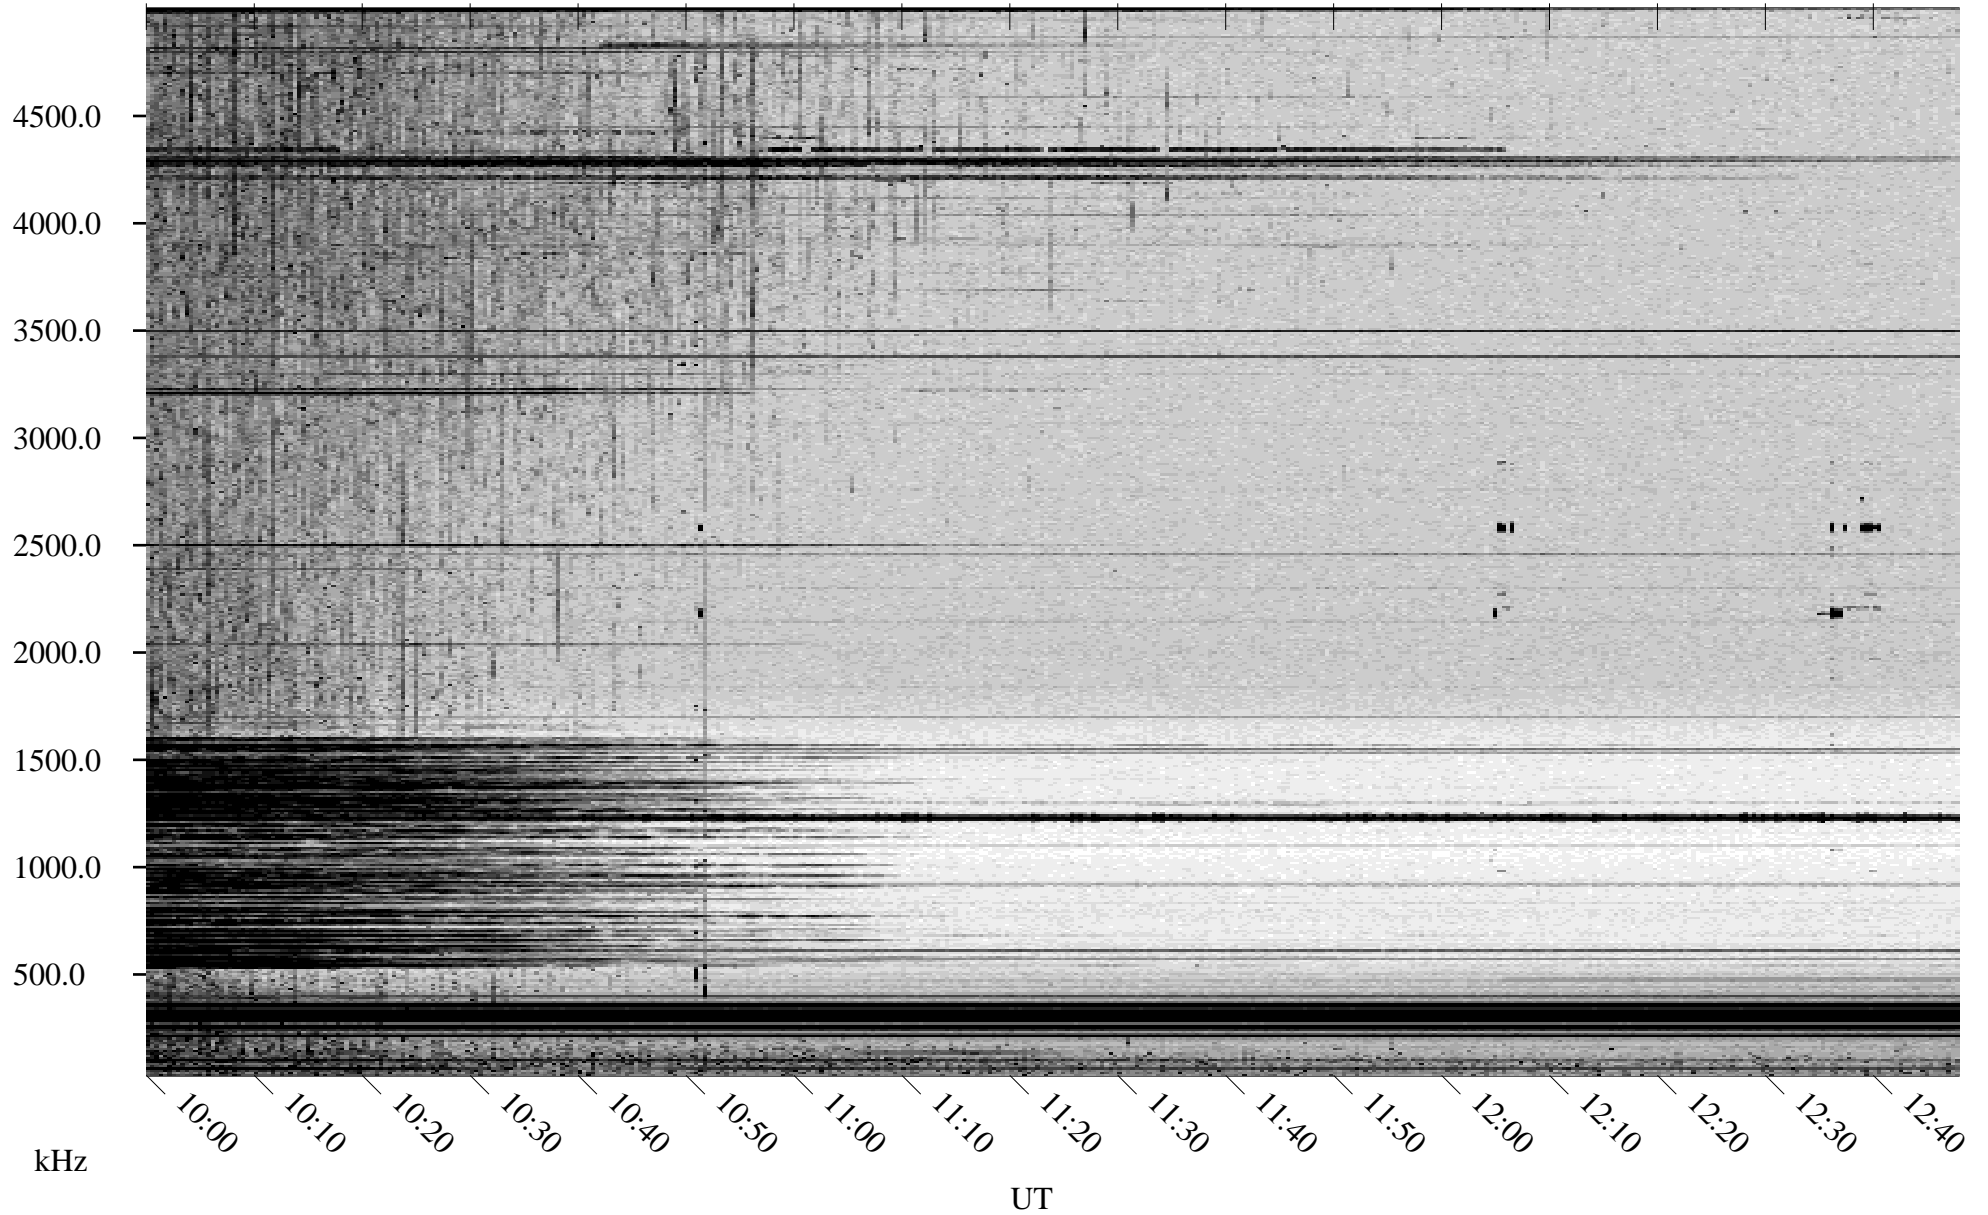

08/16/1998 Churchill, Manitoba

Linear Scale Black = 161 White = 15

ch98228l.r00m max_12

Page 1

08/16/1998 Churchill, Manitoba

Linear Scale Black = 161 White = 15

ch98228l.r00m max_12

Page 2

08/17/1998 Churchill, Manitoba

Linear Scale Black = 161 White = 15

ch98228l.r00m max_12

Page 3

08/17/1998 Churchill, Manitoba

Linear Scale Black = 161 White = 15

ch98228l.r00m max_12

Page 4

08/17/1998 Churchill, Manitoba

Linear Scale Black = 161 White = 15

ch98228l.r00m max_12

Page 5

08/17/1998 Churchill, Manitoba

Linear Scale Black = 161 White = 15

ch98228l.r00m max_12

Page 6

08/17/1998 Churchill, Manitoba

Linear Scale Black = 161 White = 15

ch98228l.r00m max_12

Page 7

08/17/1998 Churchill, Manitoba

Linear Scale Black = 161 White = 15

ch98228l.r00m max_12

Page 8