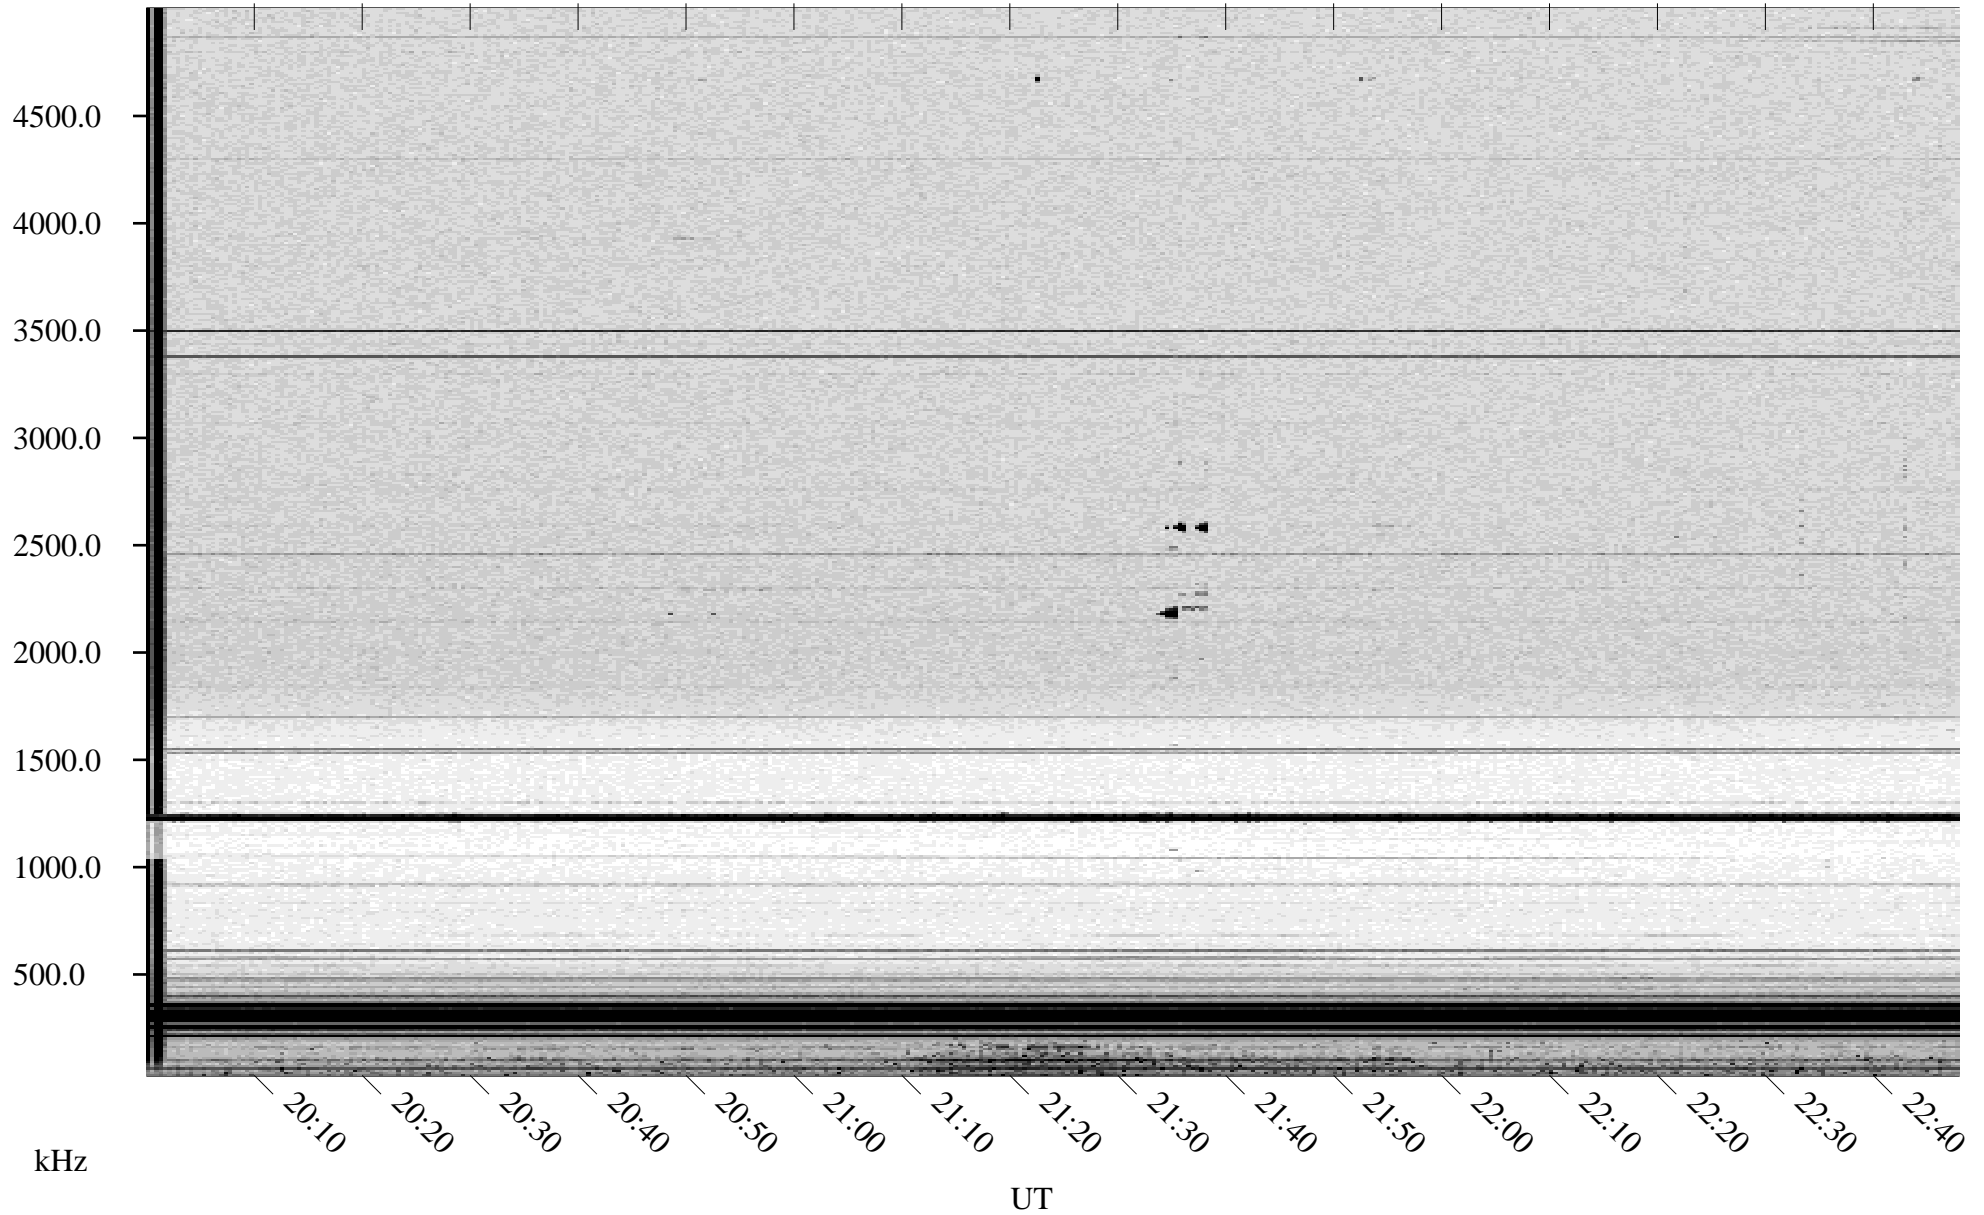

08/17/1998 Churchill, Manitoba

Linear Scale Black = 161 White = 15

ch98229l.r00m max_12

Page 1

08/17/1998 Churchill, Manitoba

Linear Scale Black = 161 White = 15

ch98229l.r00m max_12

Page 2

08/18/1998 Churchill, Manitoba

Linear Scale Black = 161 White = 15

ch98229l.r00m max_12

Page 3

08/18/1998 Churchill, Manitoba

Linear Scale Black = 161 White = 15

ch98229l.r00m max_12

Page 4

08/18/1998 Churchill, Manitoba

Linear Scale Black = 161 White = 15

ch98229l.r00m max_12

Page 5

08/18/1998 Churchill, Manitoba

Linear Scale Black = 161 White = 15

ch98229l.r00m max_12

Page 6

08/18/1998 Churchill, Manitoba

Linear Scale Black = 161 White = 15

ch98229l.r00m max_12

Page 7

08/18/1998 Churchill, Manitoba

Linear Scale Black = 161 White = 15

ch98229l.r00m max_12

Page 8