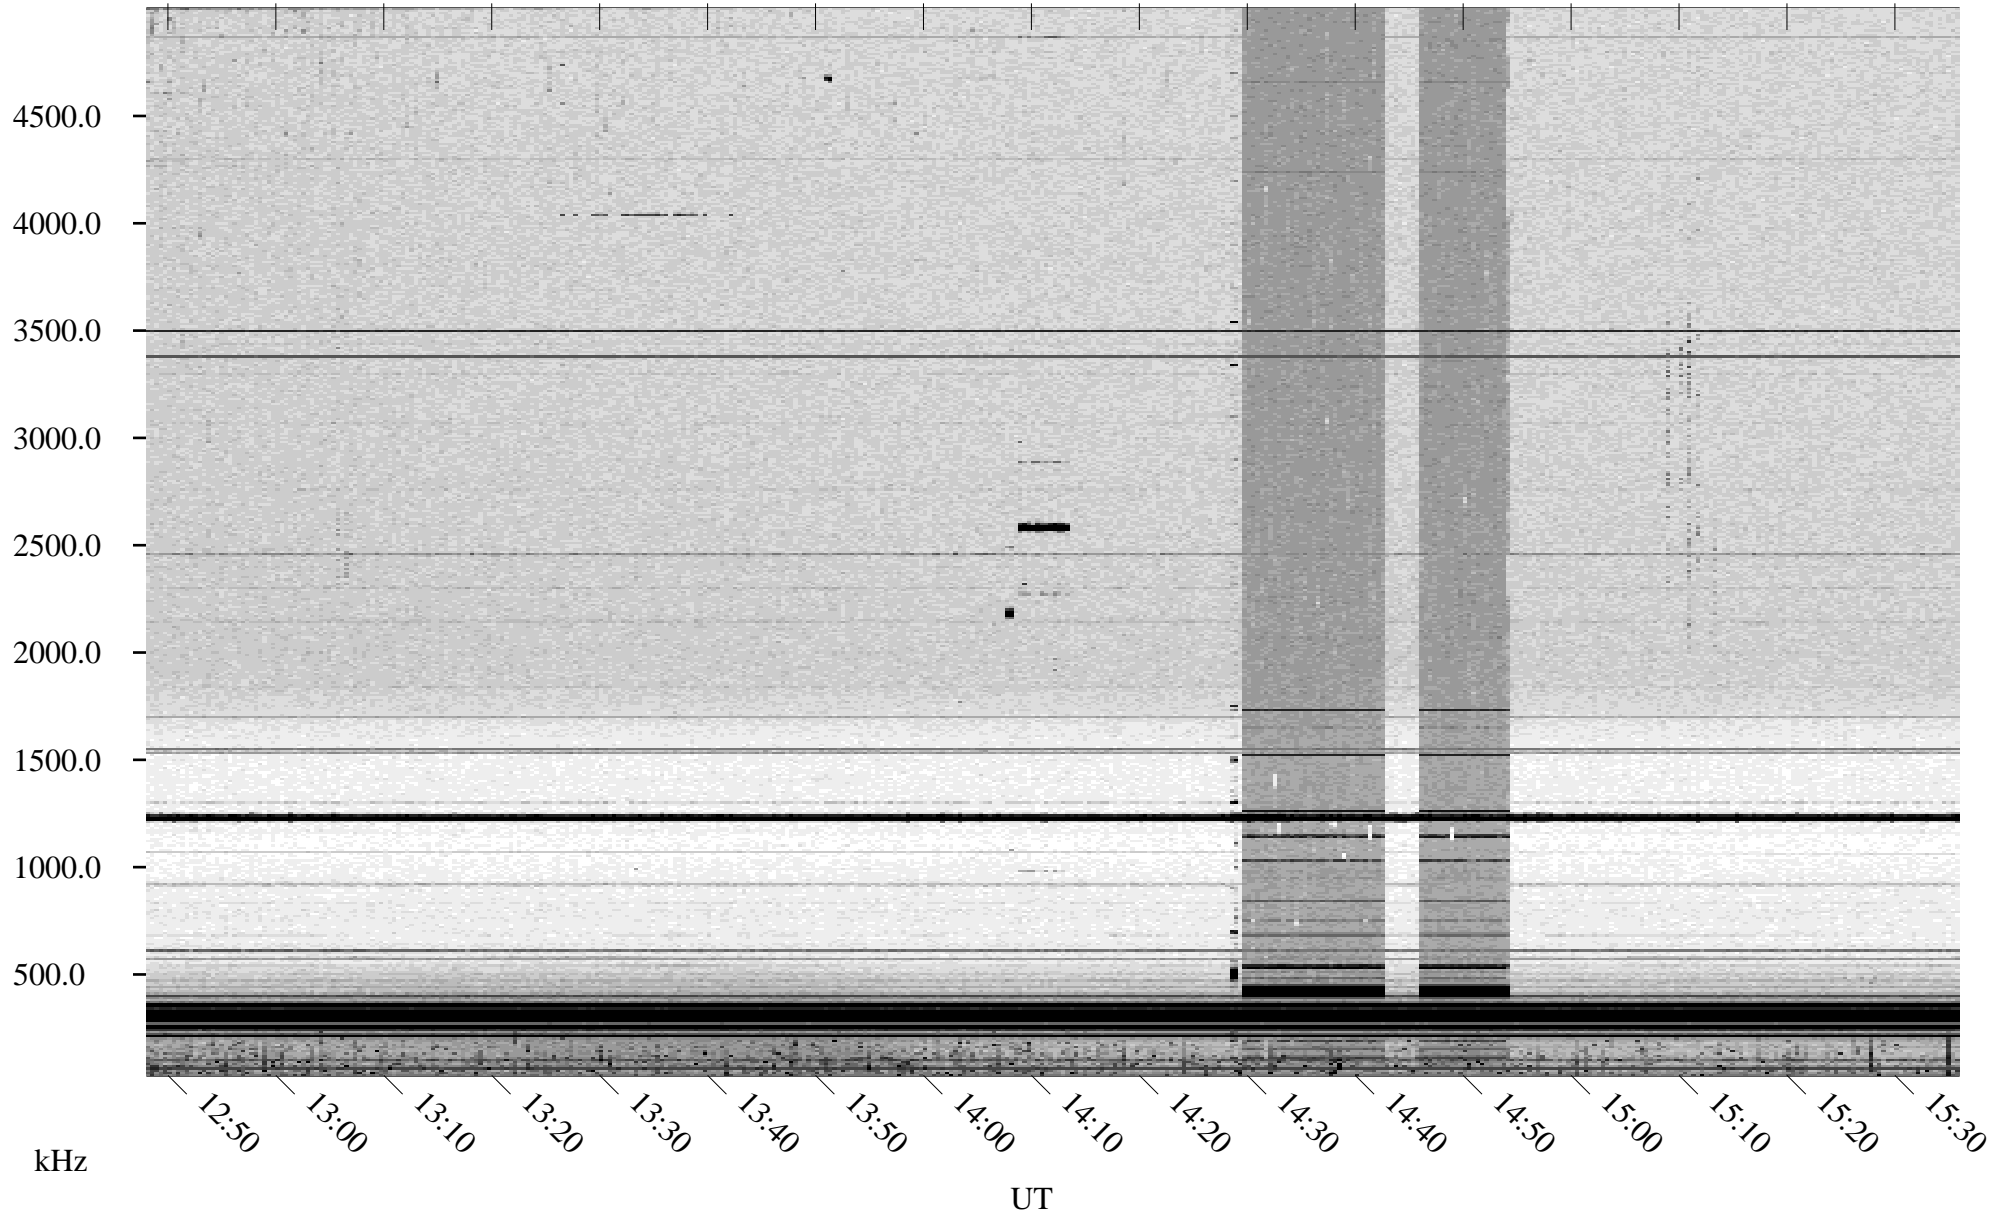

08/17/1998 Churchill, Manitoba

Linear Scale Black = 161 White = 15

ch98229l.r00m max_12

Page 1

08/17/1998 Churchill, Manitoba

Linear Scale Black = 161 White = 15

ch98229l.r00m max_12

Page 2

08/18/1998 Churchill, Manitoba

Linear Scale Black = 161 White = 15

ch98229l.r00m max_12

Page 3

08/18/1998 Churchill, Manitoba

Linear Scale Black = 161 White = 15

ch98229l.r00m max_12

Page 4

08/18/1998 Churchill, Manitoba

Linear Scale Black = 161 White = 15

ch98229l.r00m max_12

Page 5

08/18/1998 Churchill, Manitoba

Linear Scale Black = 161 White = 15

ch98229l.r00m max_12

Page 6

08/18/1998 Churchill, Manitoba

Linear Scale Black = 161 White = 15

ch98229l.r00m max_12

Page 7

08/18/1998 Churchill, Manitoba

Linear Scale Black = 161 White = 15

ch98229l.r00m max_12

Page 8