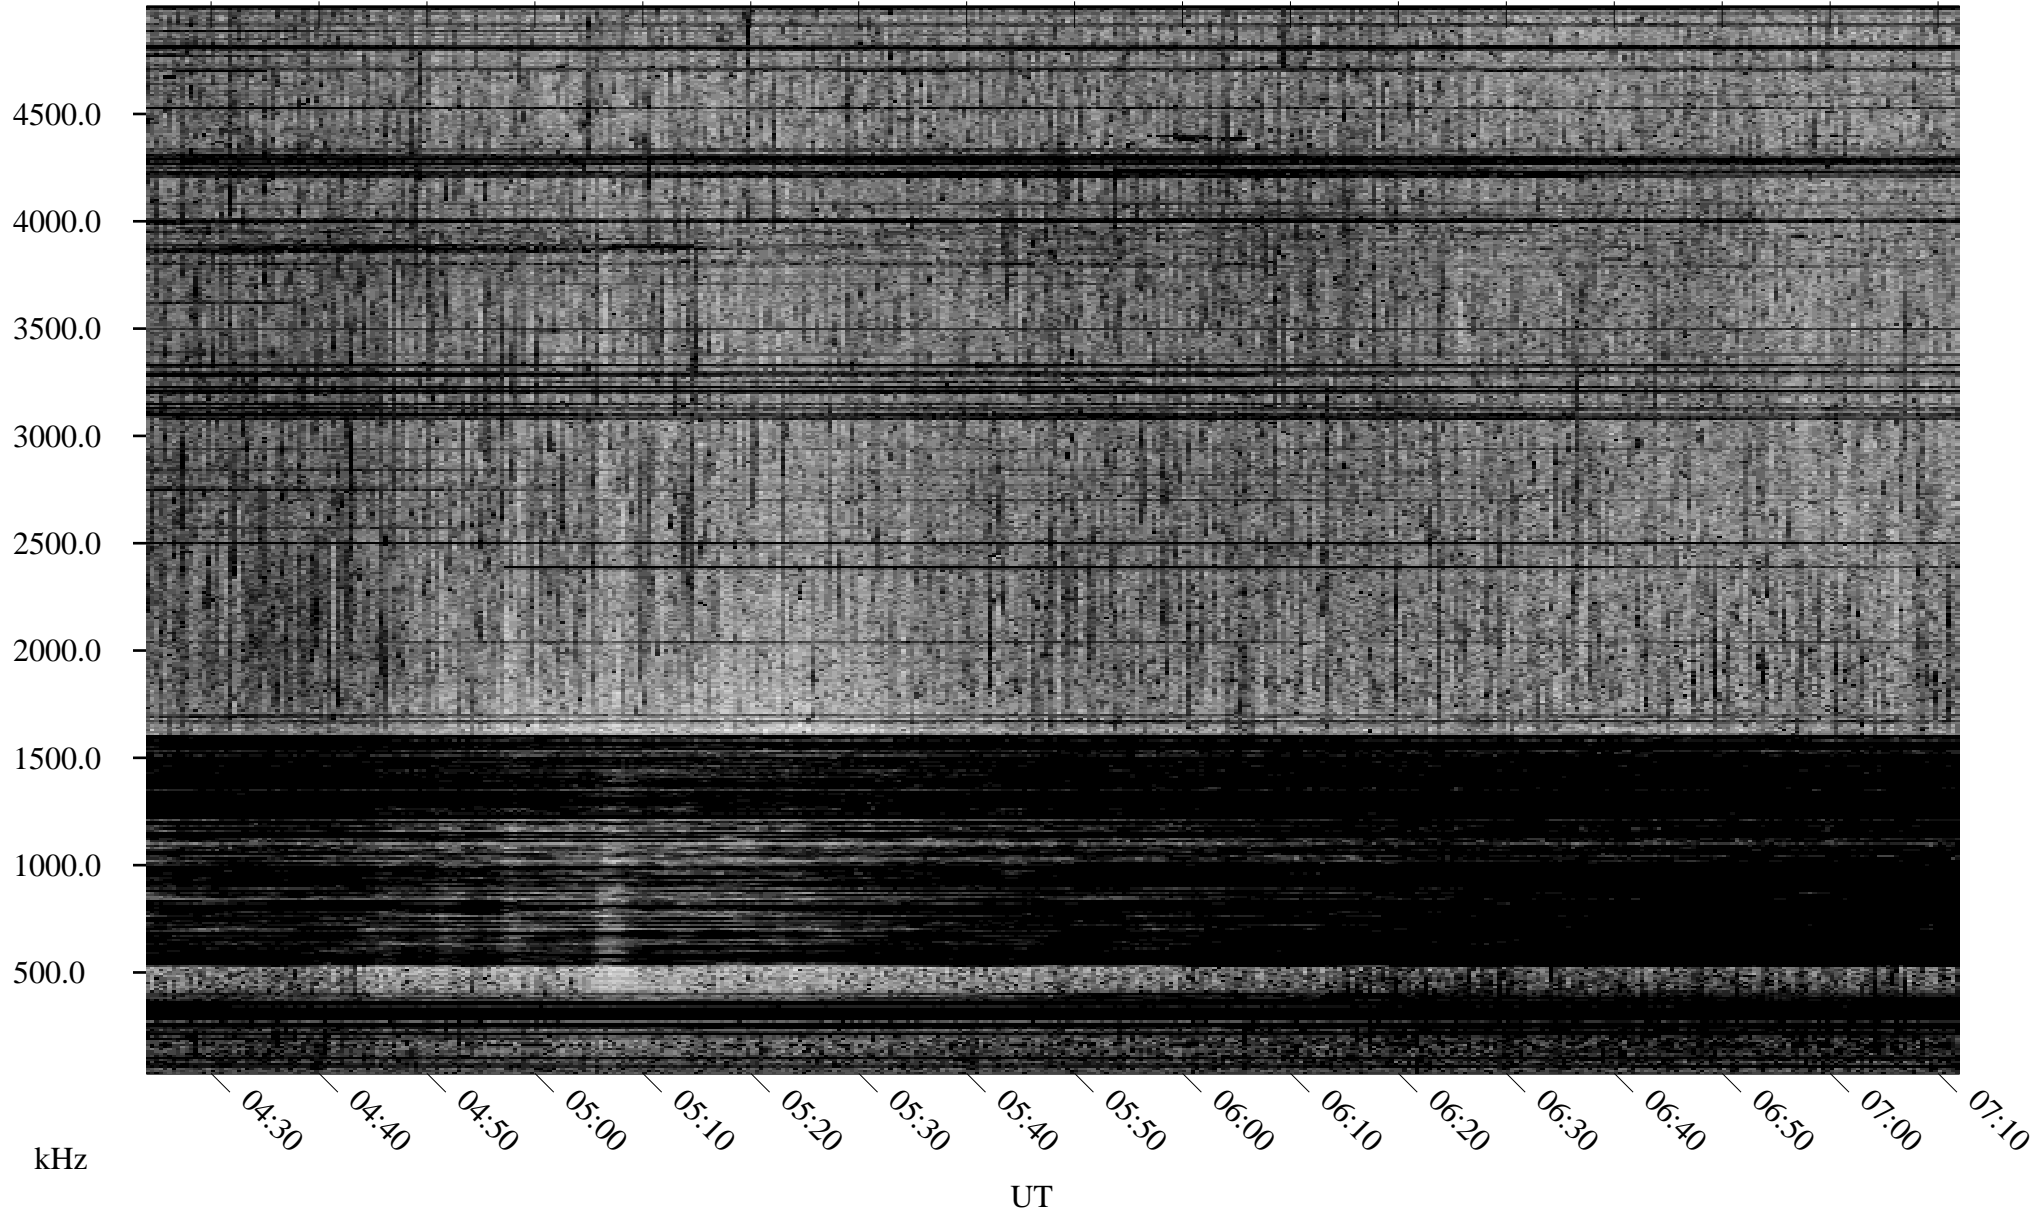

08/17/1998 Churchill, Manitoba

Linear Scale Black = 161 White = 15

ch98229l.r00m max_12

Page 1

08/17/1998 Churchill, Manitoba

Linear Scale Black = 161 White = 15

ch98229l.r00m max_12

Page 2

08/18/1998 Churchill, Manitoba

Linear Scale Black = 161 White = 15

ch98229l.r00m max_12

Page 3

08/18/1998 Churchill, Manitoba

Linear Scale Black = 161 White = 15

ch98229l.r00m max_12

Page 4

08/18/1998 Churchill, Manitoba

Linear Scale Black = 161 White = 15

ch98229l.r00m max_12

Page 5

08/18/1998 Churchill, Manitoba

Linear Scale Black = 161 White = 15

ch98229l.r00m max_12

Page 6

08/18/1998 Churchill, Manitoba

Linear Scale Black = 161 White = 15

ch98229l.r00m max_12

Page 7

08/18/1998 Churchill, Manitoba

Linear Scale Black = 161 White = 15

ch98229l.r00m max_12

Page 8