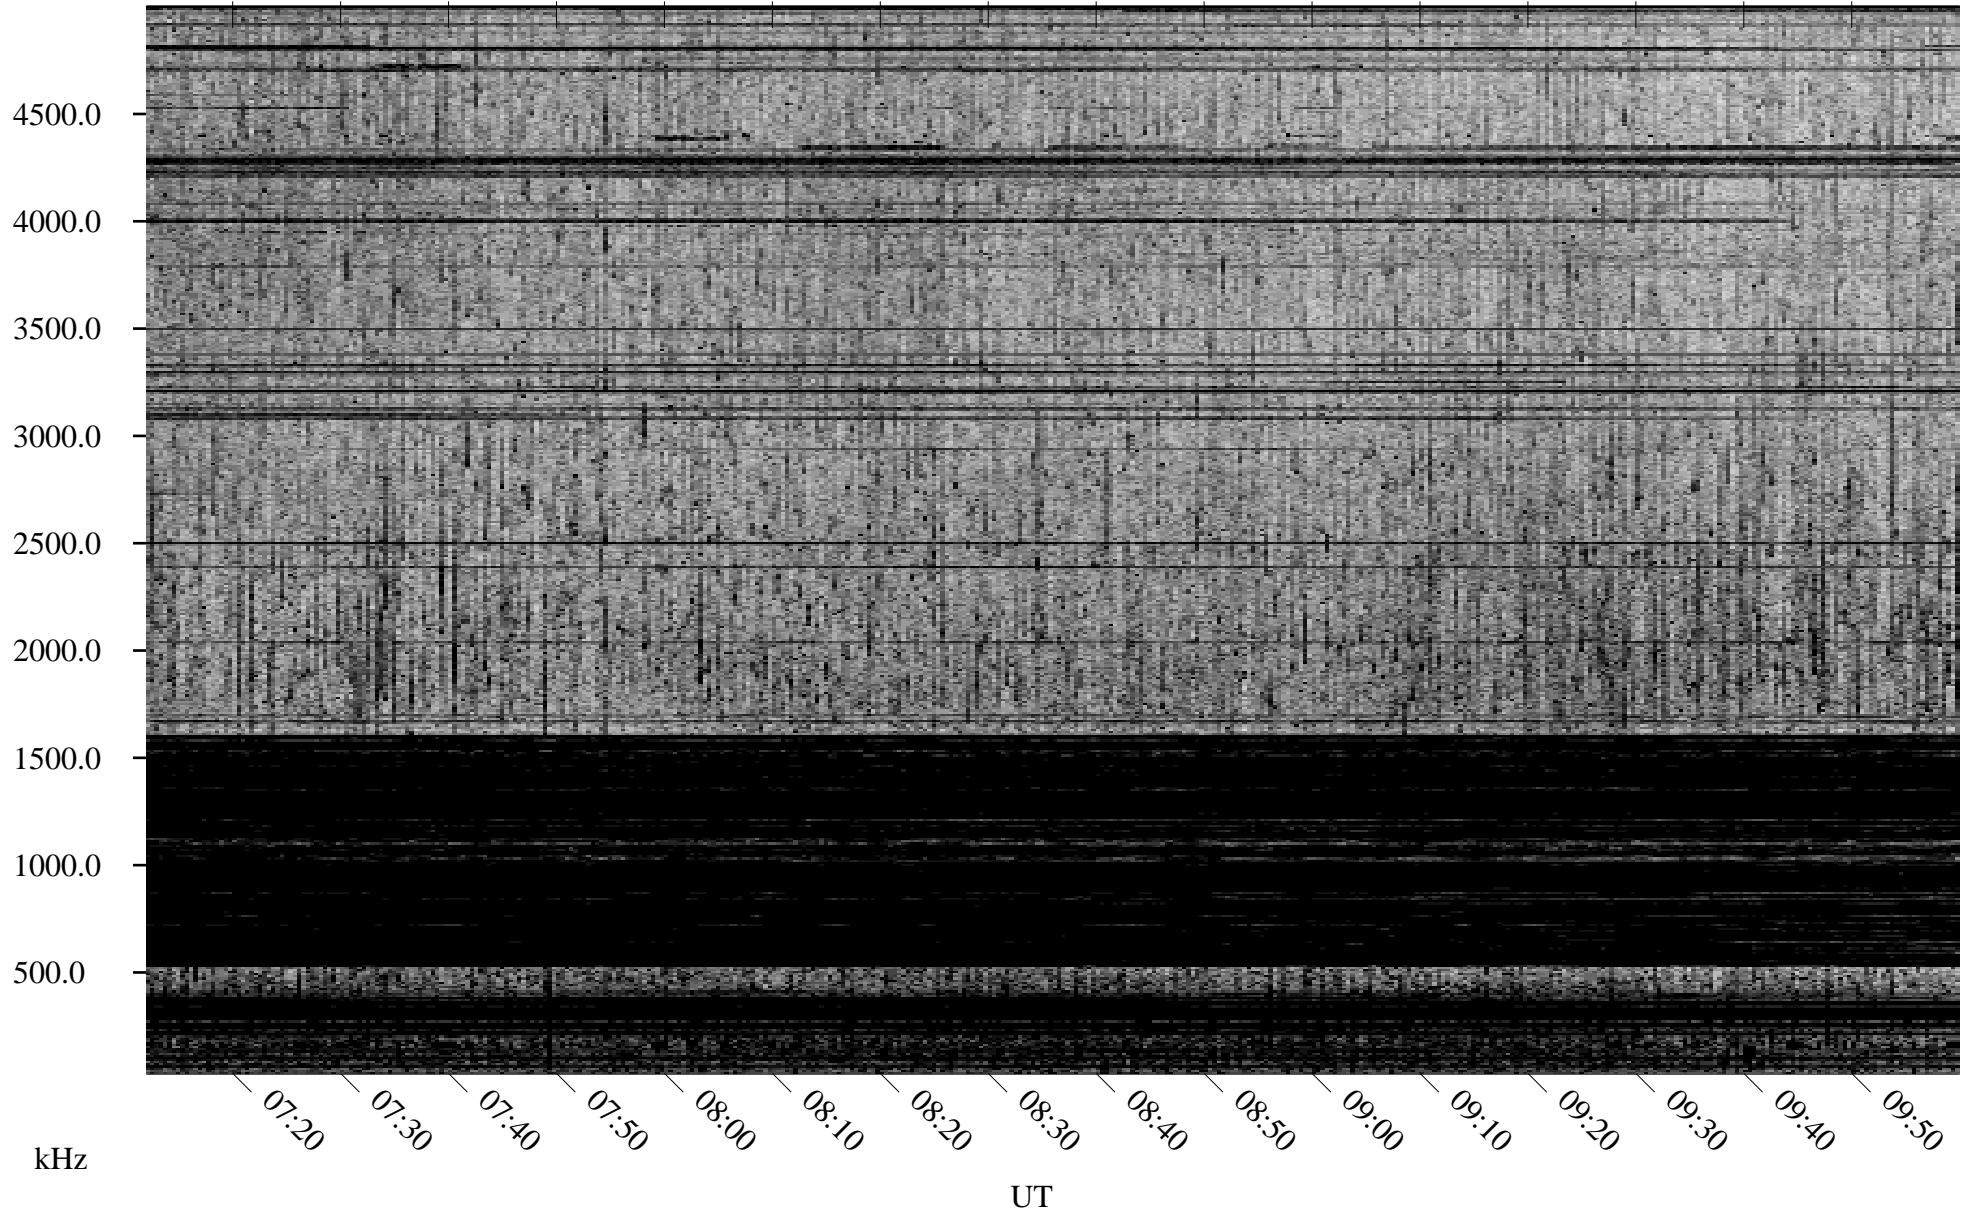

08/17/1998 Churchill, Manitoba

Linear Scale Black = 161 White = 15

ch98229l.r00m max_12

Page 1

08/17/1998 Churchill, Manitoba

Linear Scale Black = 161 White = 15

ch98229l.r00m max_12

Page 2

08/18/1998 Churchill, Manitoba

Linear Scale Black = 161 White = 15

ch98229l.r00m max_12

Page 3

08/18/1998 Churchill, Manitoba

Linear Scale Black = 161 White = 15

ch98229l.r00m max_12

Page 4

08/18/1998 Churchill, Manitoba

Linear Scale Black = 161 White = 15

ch98229l.r00m max_12

Page 5

08/18/1998 Churchill, Manitoba

Linear Scale Black = 161 White = 15

ch98229l.r00m max_12

Page 6

08/18/1998 Churchill, Manitoba

Linear Scale Black = 161 White = 15

ch98229l.r00m max_12

Page 7

08/18/1998 Churchill, Manitoba

Linear Scale Black = 161 White = 15

ch98229l.r00m max_12

Page 8