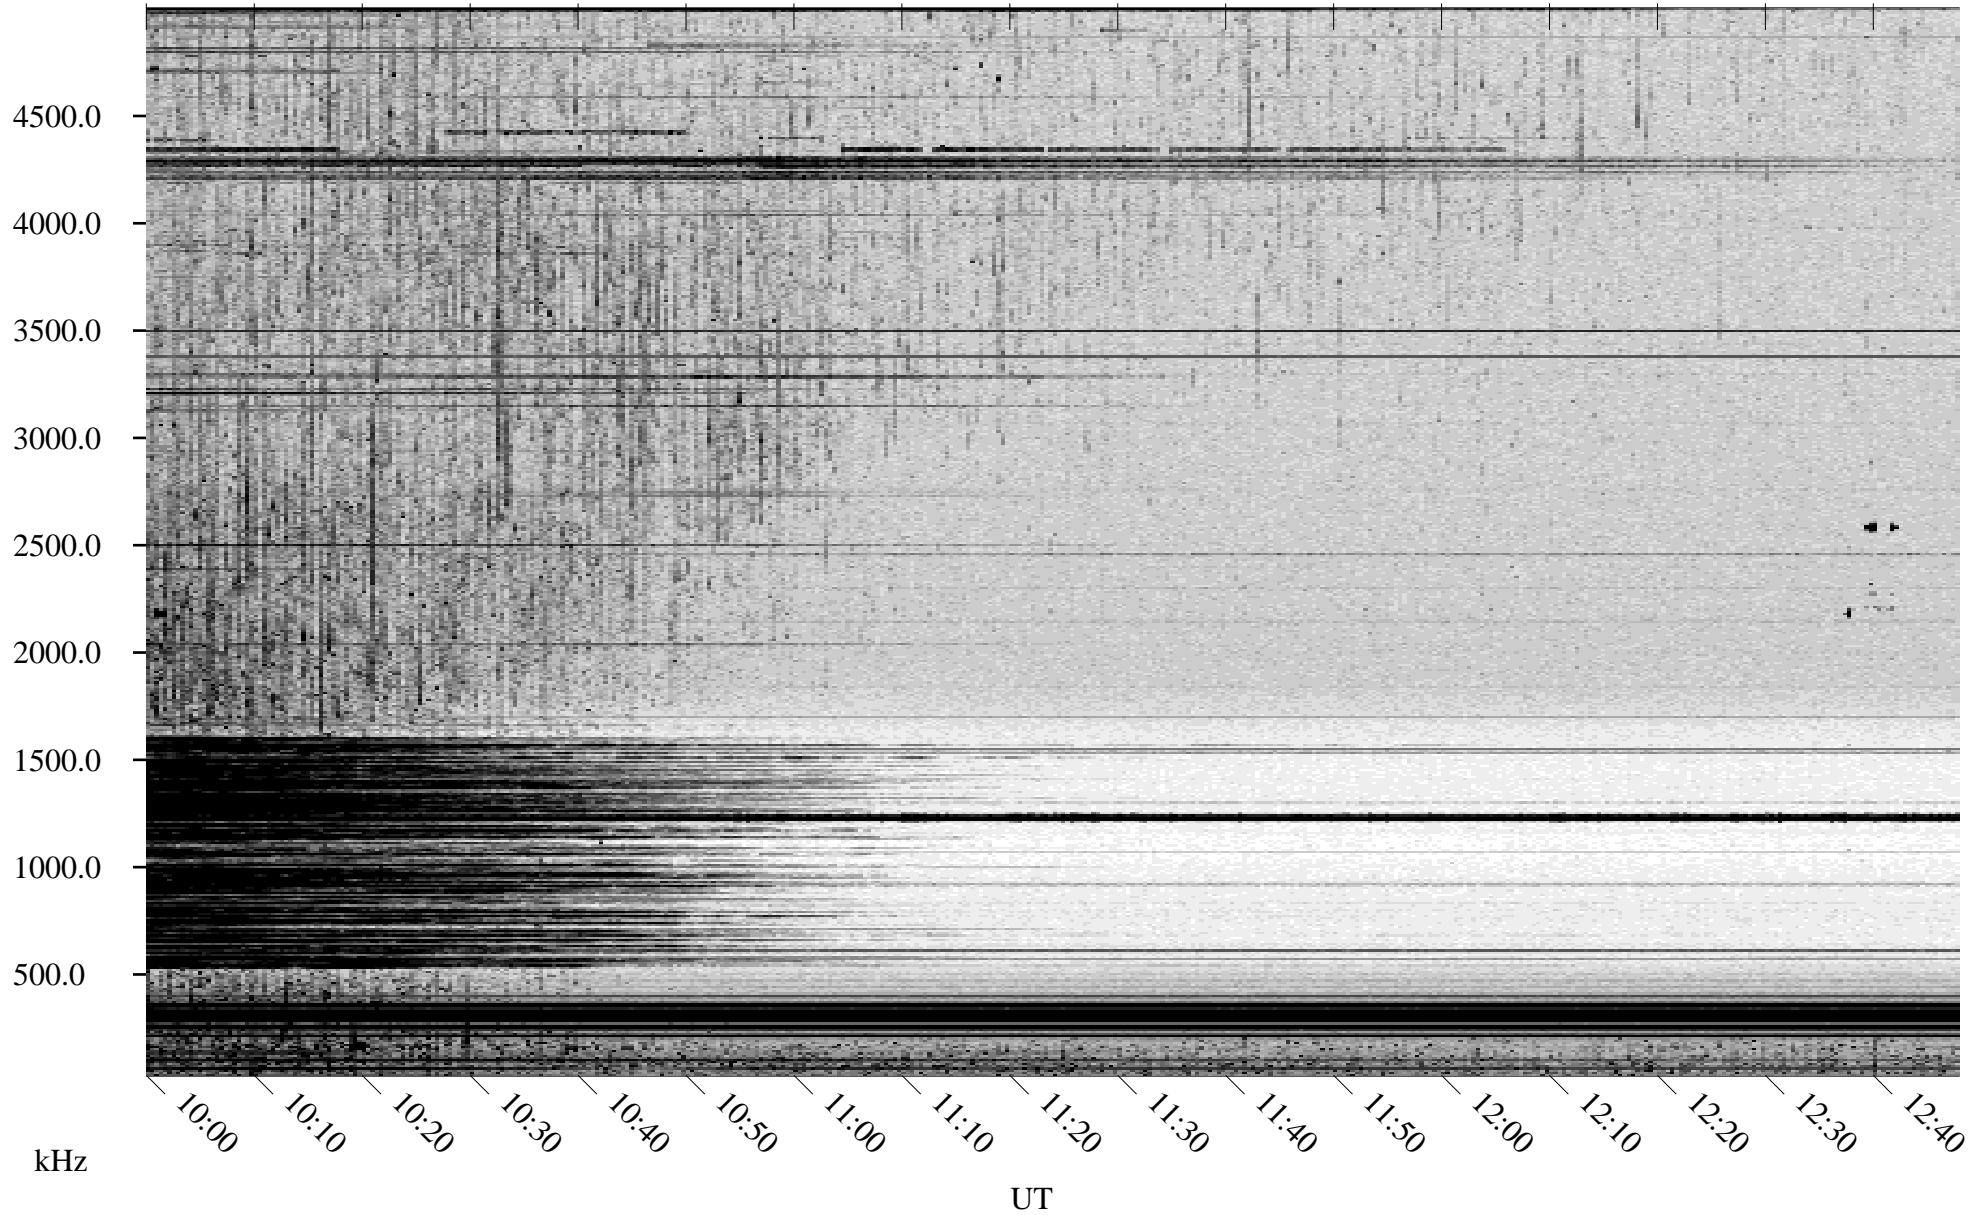

08/17/1998 Churchill, Manitoba

Linear Scale Black = 161 White = 15

ch98229l.r00m max_12

Page 1

08/17/1998 Churchill, Manitoba

Linear Scale Black = 161 White = 15

ch98229l.r00m max_12

Page 2

08/18/1998 Churchill, Manitoba

Linear Scale Black = 161 White = 15

ch98229l.r00m max_12

Page 3

08/18/1998 Churchill, Manitoba

Linear Scale Black = 161 White = 15

ch98229l.r00m max_12

Page 4

08/18/1998 Churchill, Manitoba

Linear Scale Black = 161 White = 15

ch98229l.r00m max_12

Page 5

08/18/1998 Churchill, Manitoba

Linear Scale Black = 161 White = 15

ch98229l.r00m max_12

Page 6

08/18/1998 Churchill, Manitoba

Linear Scale Black = 161 White = 15

ch98229l.r00m max_12

Page 7

08/18/1998 Churchill, Manitoba

Linear Scale Black = 161 White = 15

ch98229l.r00m max_12

Page 8