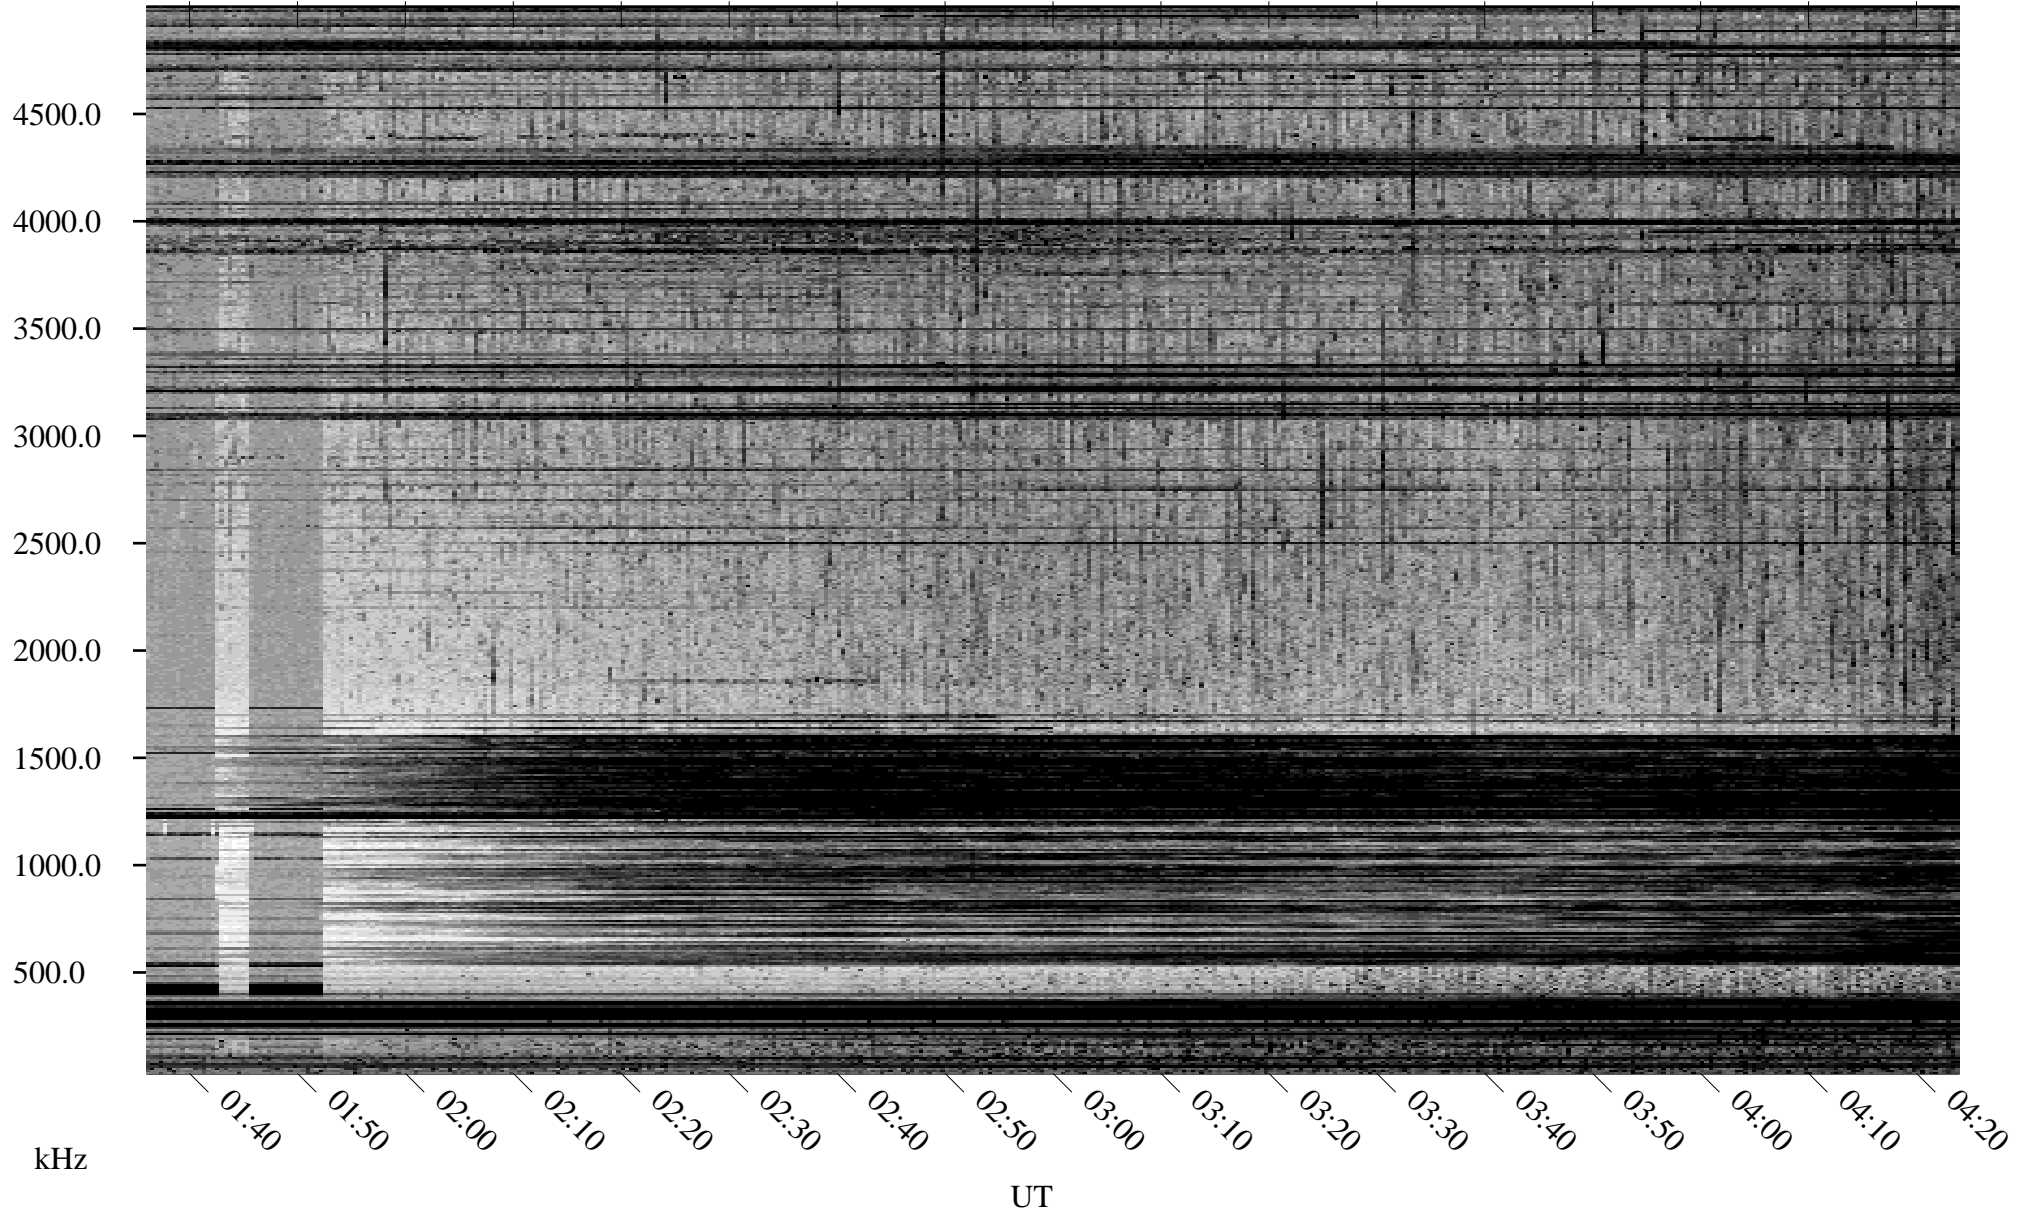

08/17/1998 Churchill, Manitoba

Linear Scale Black = 161 White = 15

ch98229l.r00m max_12

Page 1

08/17/1998 Churchill, Manitoba

Linear Scale Black = 161 White = 15

ch98229l.r00m max_12

Page 2

08/18/1998 Churchill, Manitoba

Linear Scale Black = 161 White = 15

ch98229l.r00m max_12

Page 3

08/18/1998 Churchill, Manitoba

Linear Scale Black = 161 White = 15

ch98229l.r00m max_12

Page 4

08/18/1998 Churchill, Manitoba

Linear Scale Black = 161 White = 15

ch98229l.r00m max_12

Page 5

08/18/1998 Churchill, Manitoba

Linear Scale Black = 161 White = 15

ch98229l.r00m max_12

Page 6

08/18/1998 Churchill, Manitoba

Linear Scale Black = 161 White = 15

ch98229l.r00m max_12

Page 7

08/18/1998 Churchill, Manitoba

Linear Scale Black = 161 White = 15

ch98229l.r00m max_12

Page 8