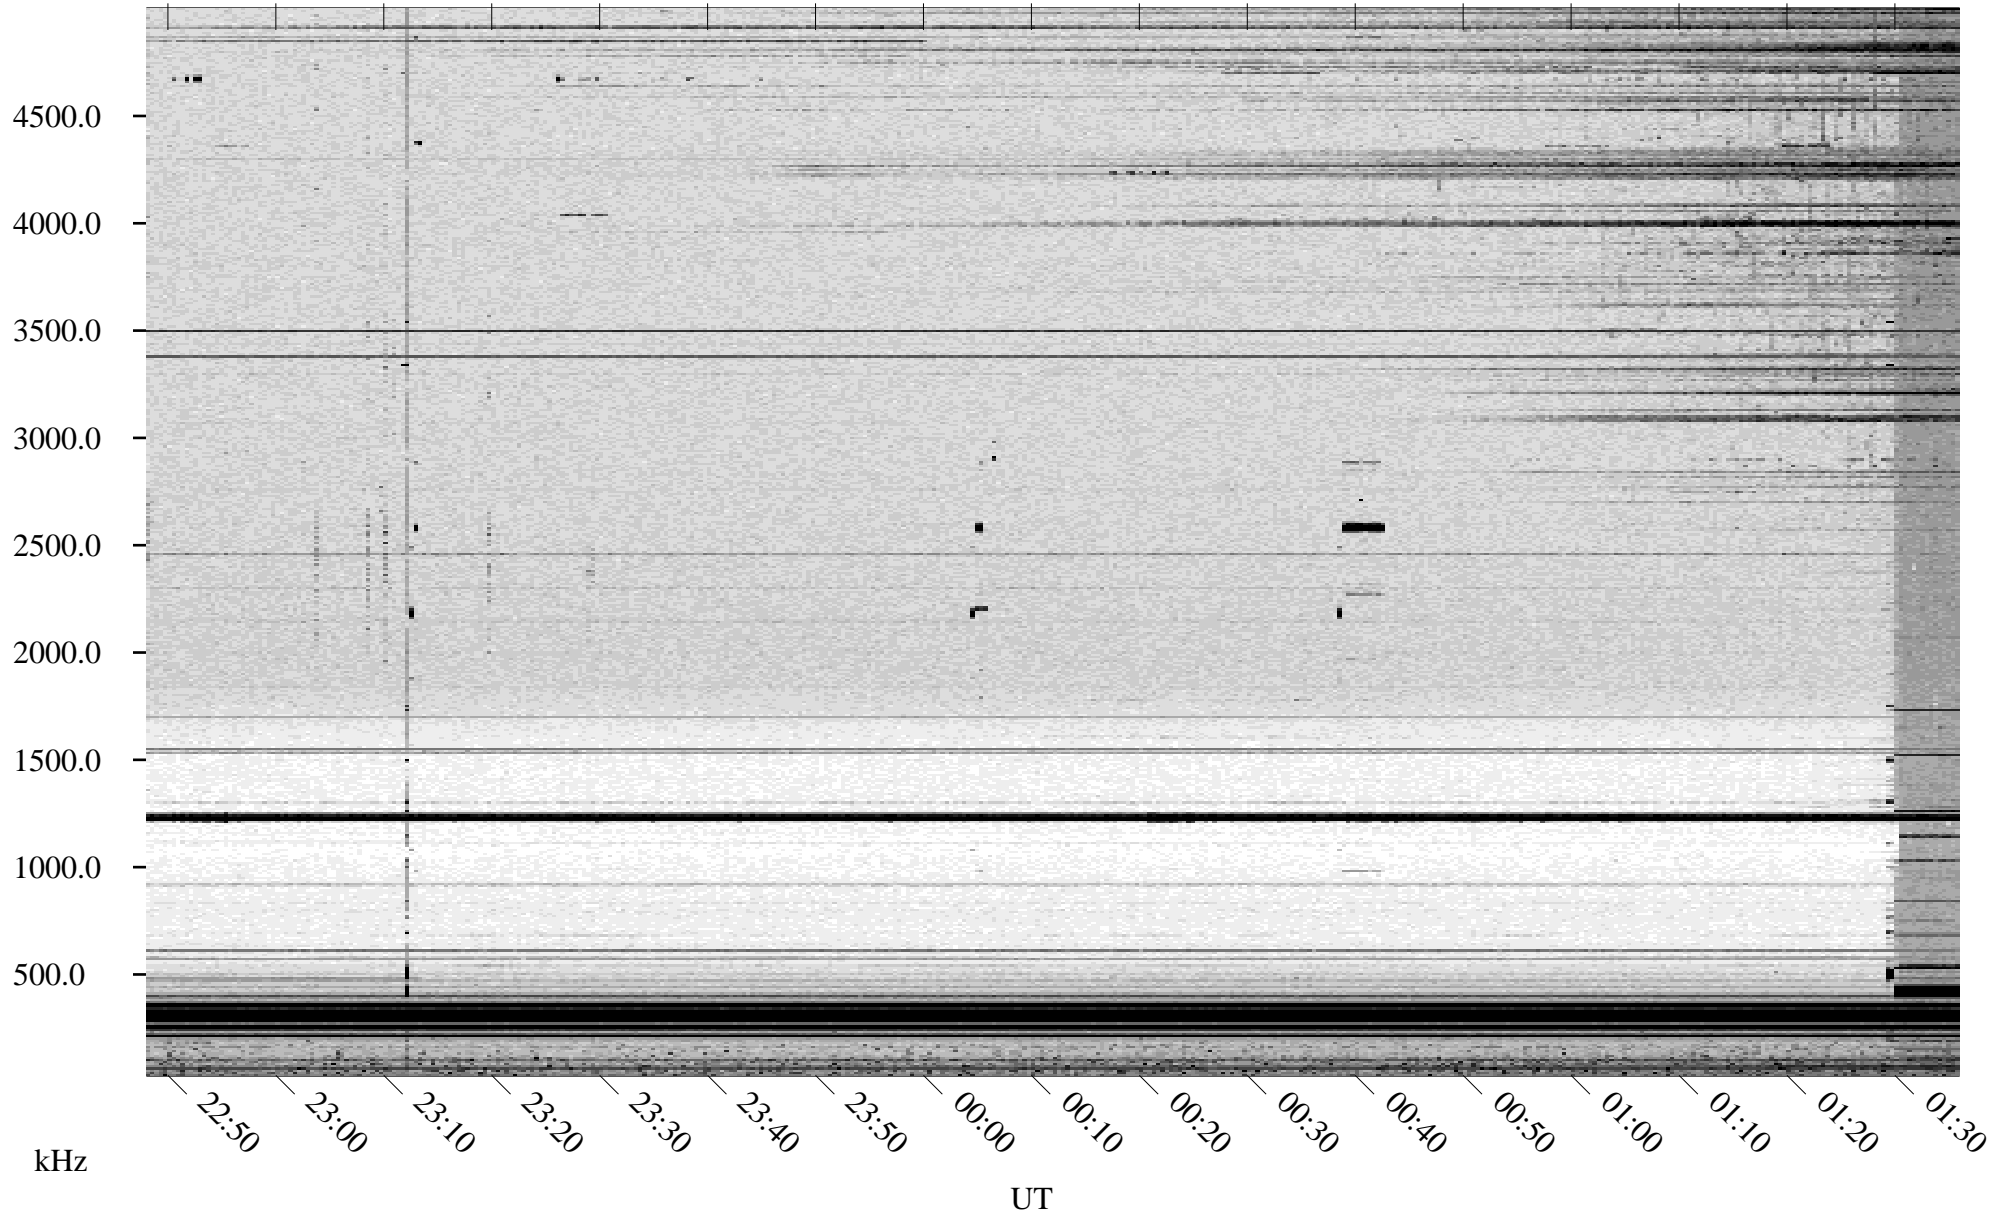

08/17/1998 Churchill, Manitoba

Linear Scale Black = 161 White = 15

ch98229l.r00m max_12

Page 1

08/17/1998 Churchill, Manitoba

Linear Scale Black = 161 White = 15

ch98229l.r00m max_12

Page 2

08/18/1998 Churchill, Manitoba

Linear Scale Black = 161 White = 15

ch98229l.r00m max_12

Page 3

08/18/1998 Churchill, Manitoba

Linear Scale Black = 161 White = 15

ch98229l.r00m max_12

Page 4

08/18/1998 Churchill, Manitoba

Linear Scale Black = 161 White = 15

ch98229l.r00m max_12

Page 5

08/18/1998 Churchill, Manitoba

Linear Scale Black = 161 White = 15

ch98229l.r00m max_12

Page 6

08/18/1998 Churchill, Manitoba

Linear Scale Black = 161 White = 15

ch98229l.r00m max_12

Page 7

08/18/1998 Churchill, Manitoba

Linear Scale Black = 161 White = 15

ch98229l.r00m max_12

Page 8