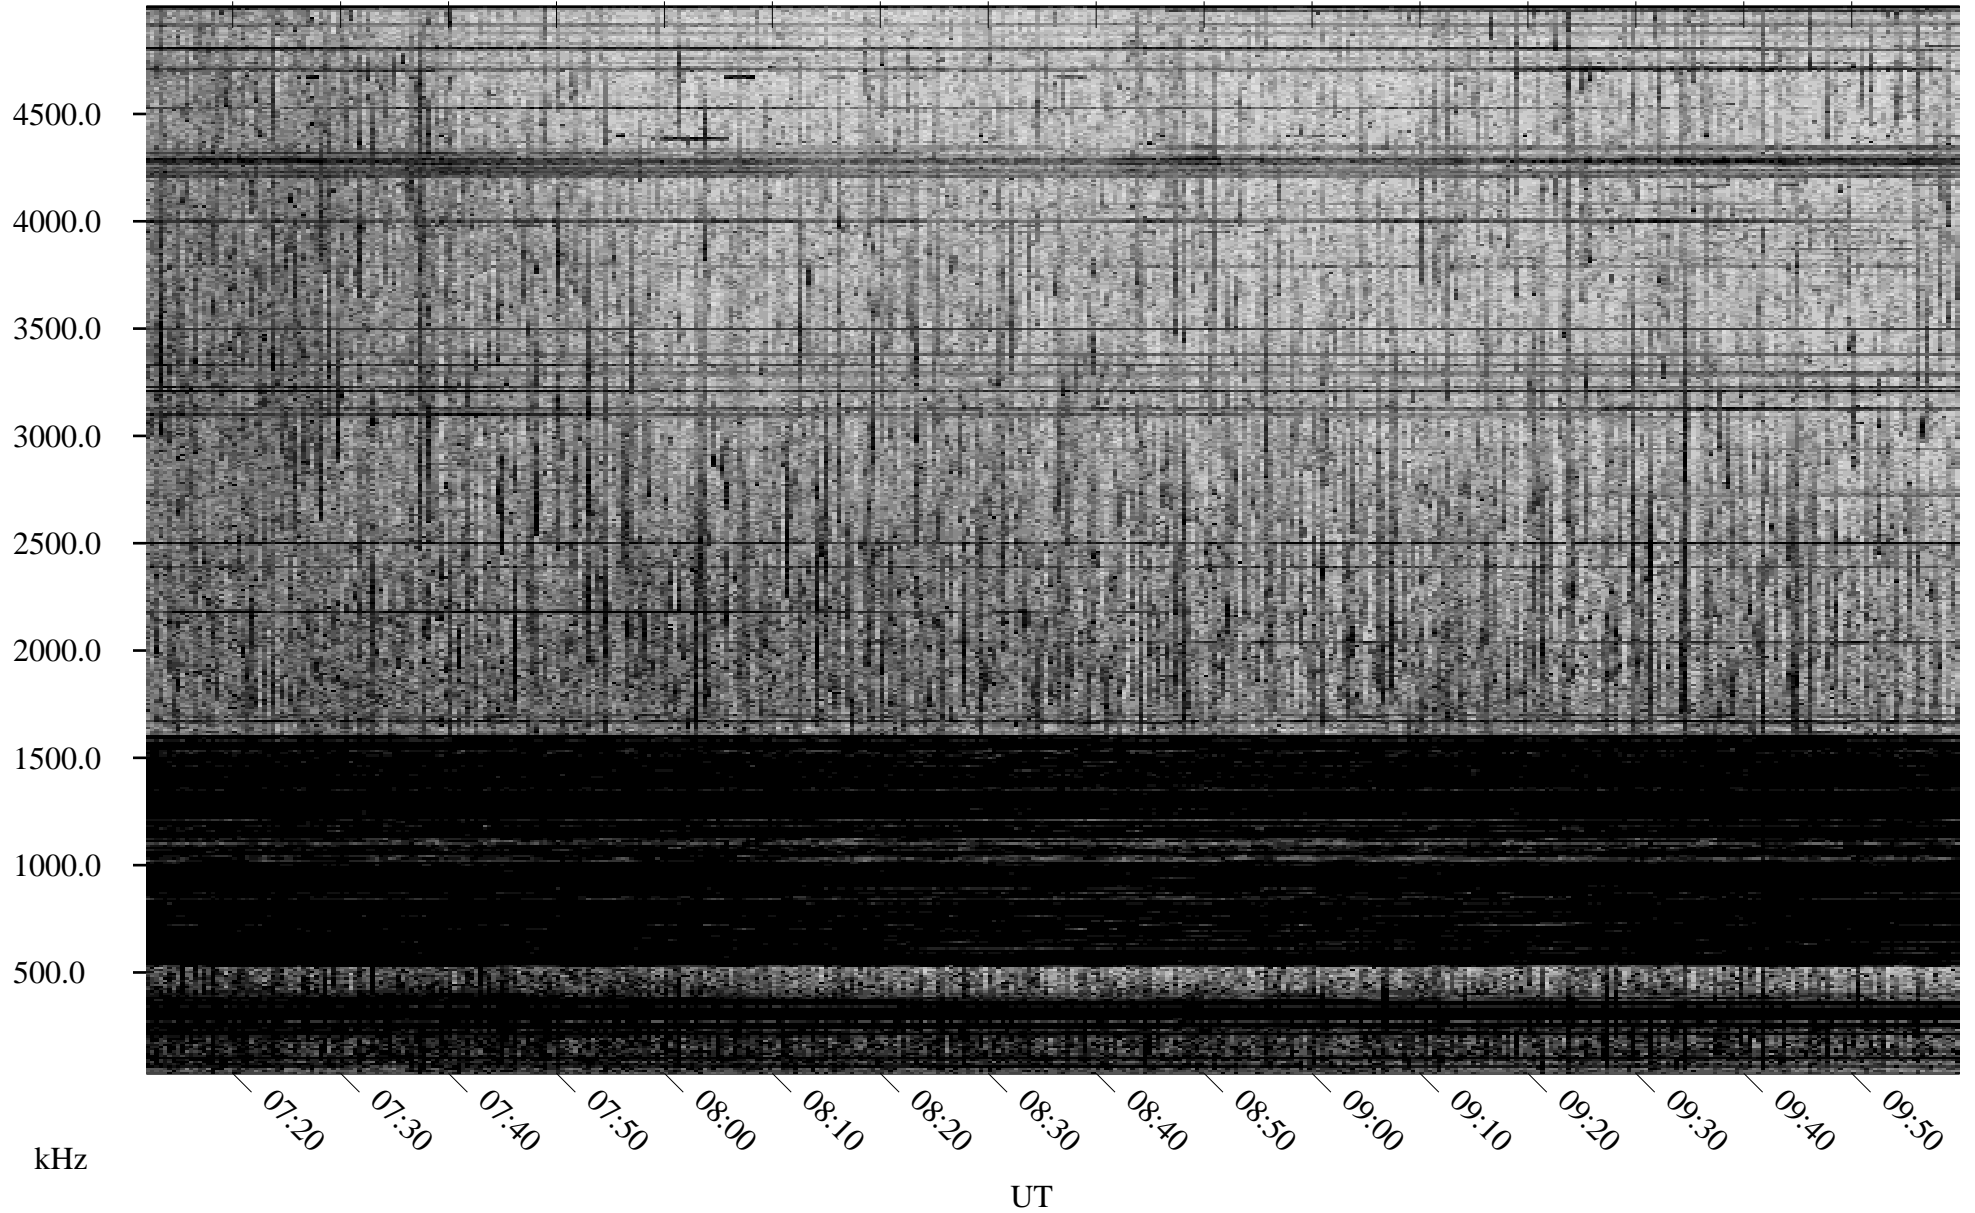

# 08/19/1998 Churchill, Manitoba

Linear Scale    Black = 161    White = 15

ch98230l.r00m max\_12

Page 3

# 08/19/1998 Churchill, Manitoba

Linear Scale    Black = 161    White = 15

ch98230l.r00m max\_12

Page 4

# 08/19/1998 Churchill, Manitoba

Linear Scale    Black = 161    White = 15

ch98230l.r00m max\_12

Page 5

# 08/19/1998 Churchill, Manitoba

Linear Scale    Black = 161    White = 15

ch98230l.r00m max\_12

Page 6

UT