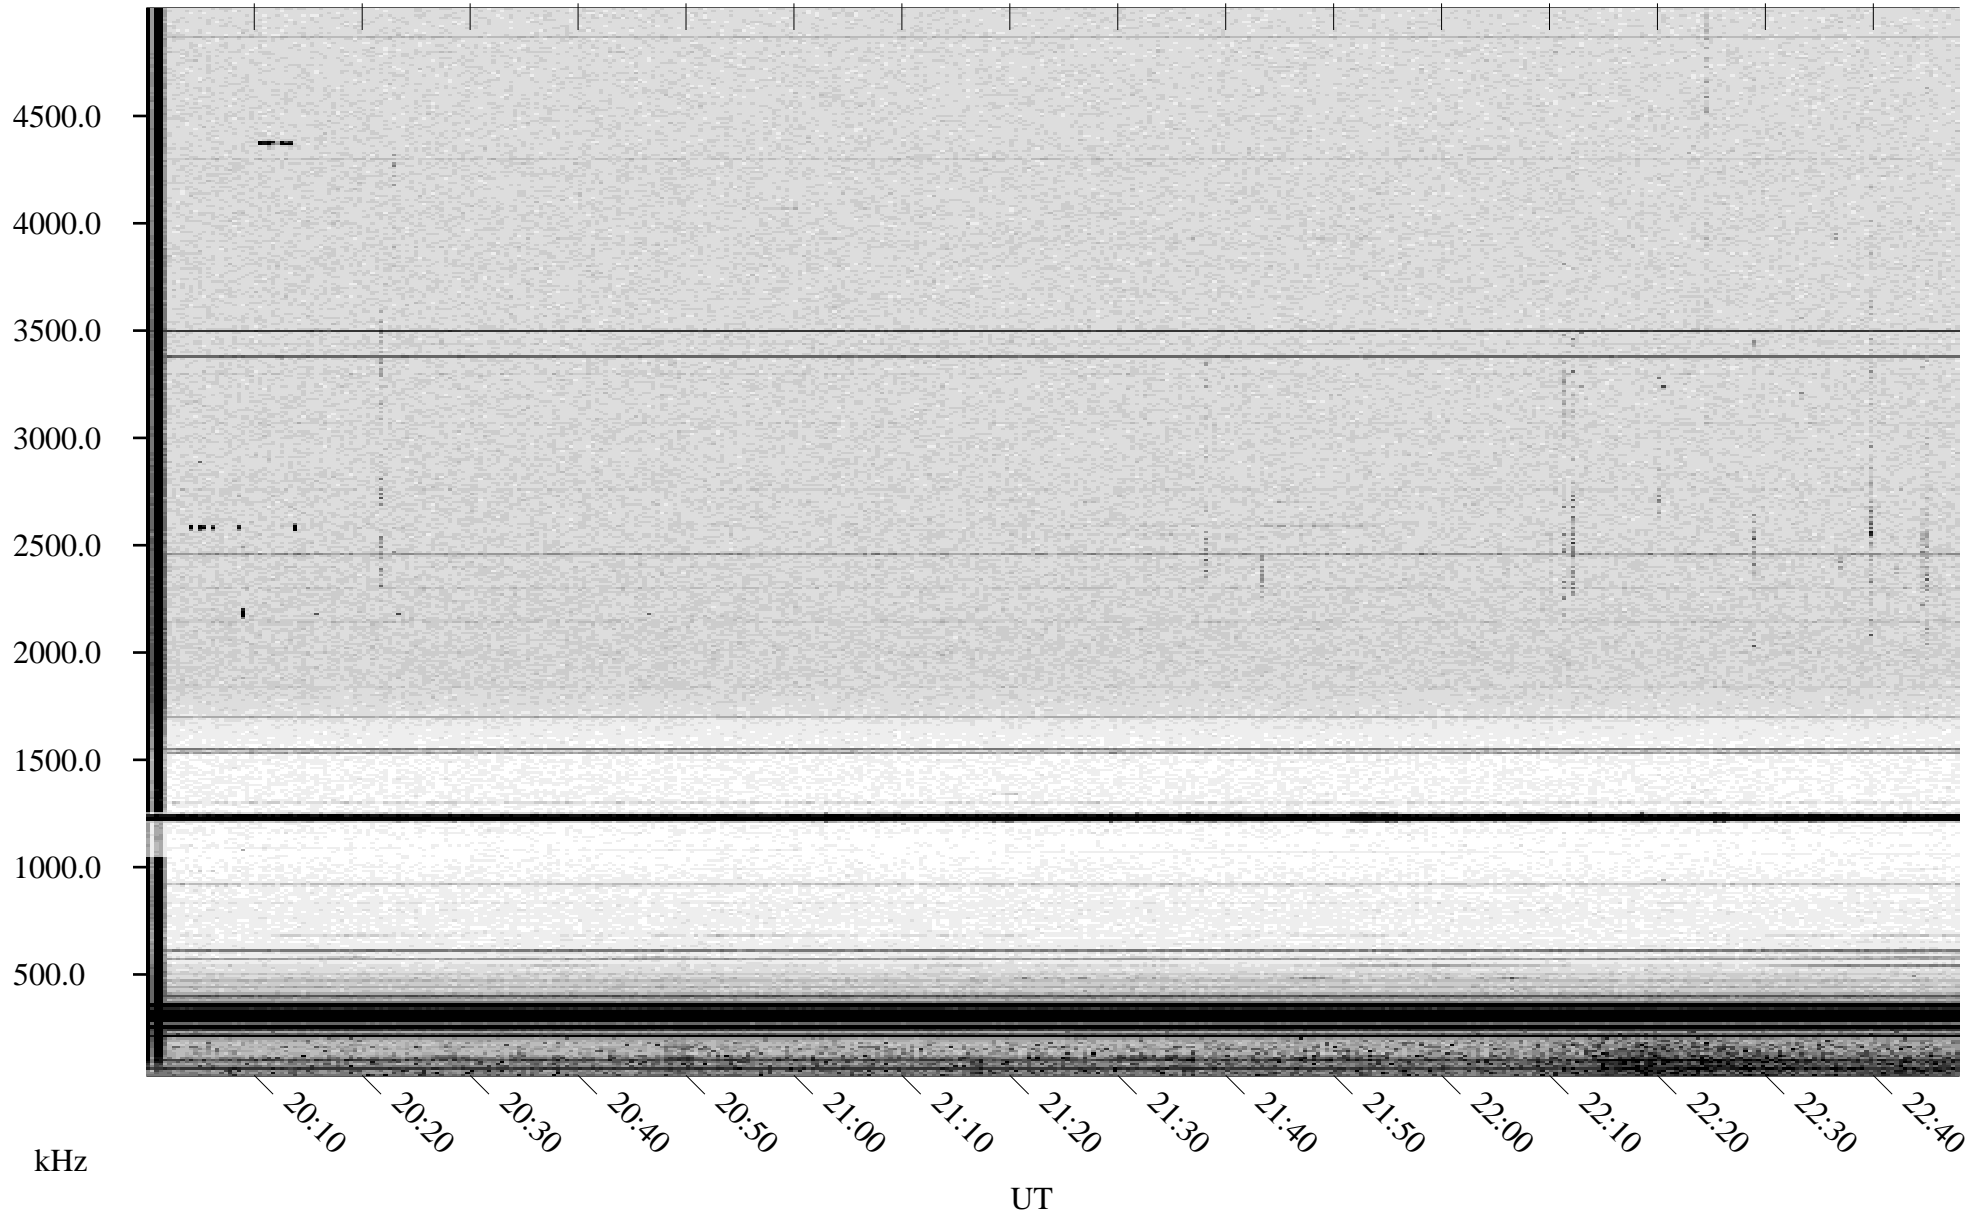

# 08/18/1998 Churchill, Manitoba

Linear Scale    Black = 161    White = 15

ch98230l.r00m max\_12

Page 1

# 08/18/1998 Churchill, Manitoba

Linear Scale    Black = 161    White = 15

ch98230l.r00m max\_12

Page 2

# 08/19/1998 Churchill, Manitoba

Linear Scale    Black = 161    White = 15

ch98230l.r00m max\_12

Page 3

# 08/19/1998 Churchill, Manitoba

Linear Scale    Black = 161    White = 15

ch98230l.r00m max\_12

Page 4