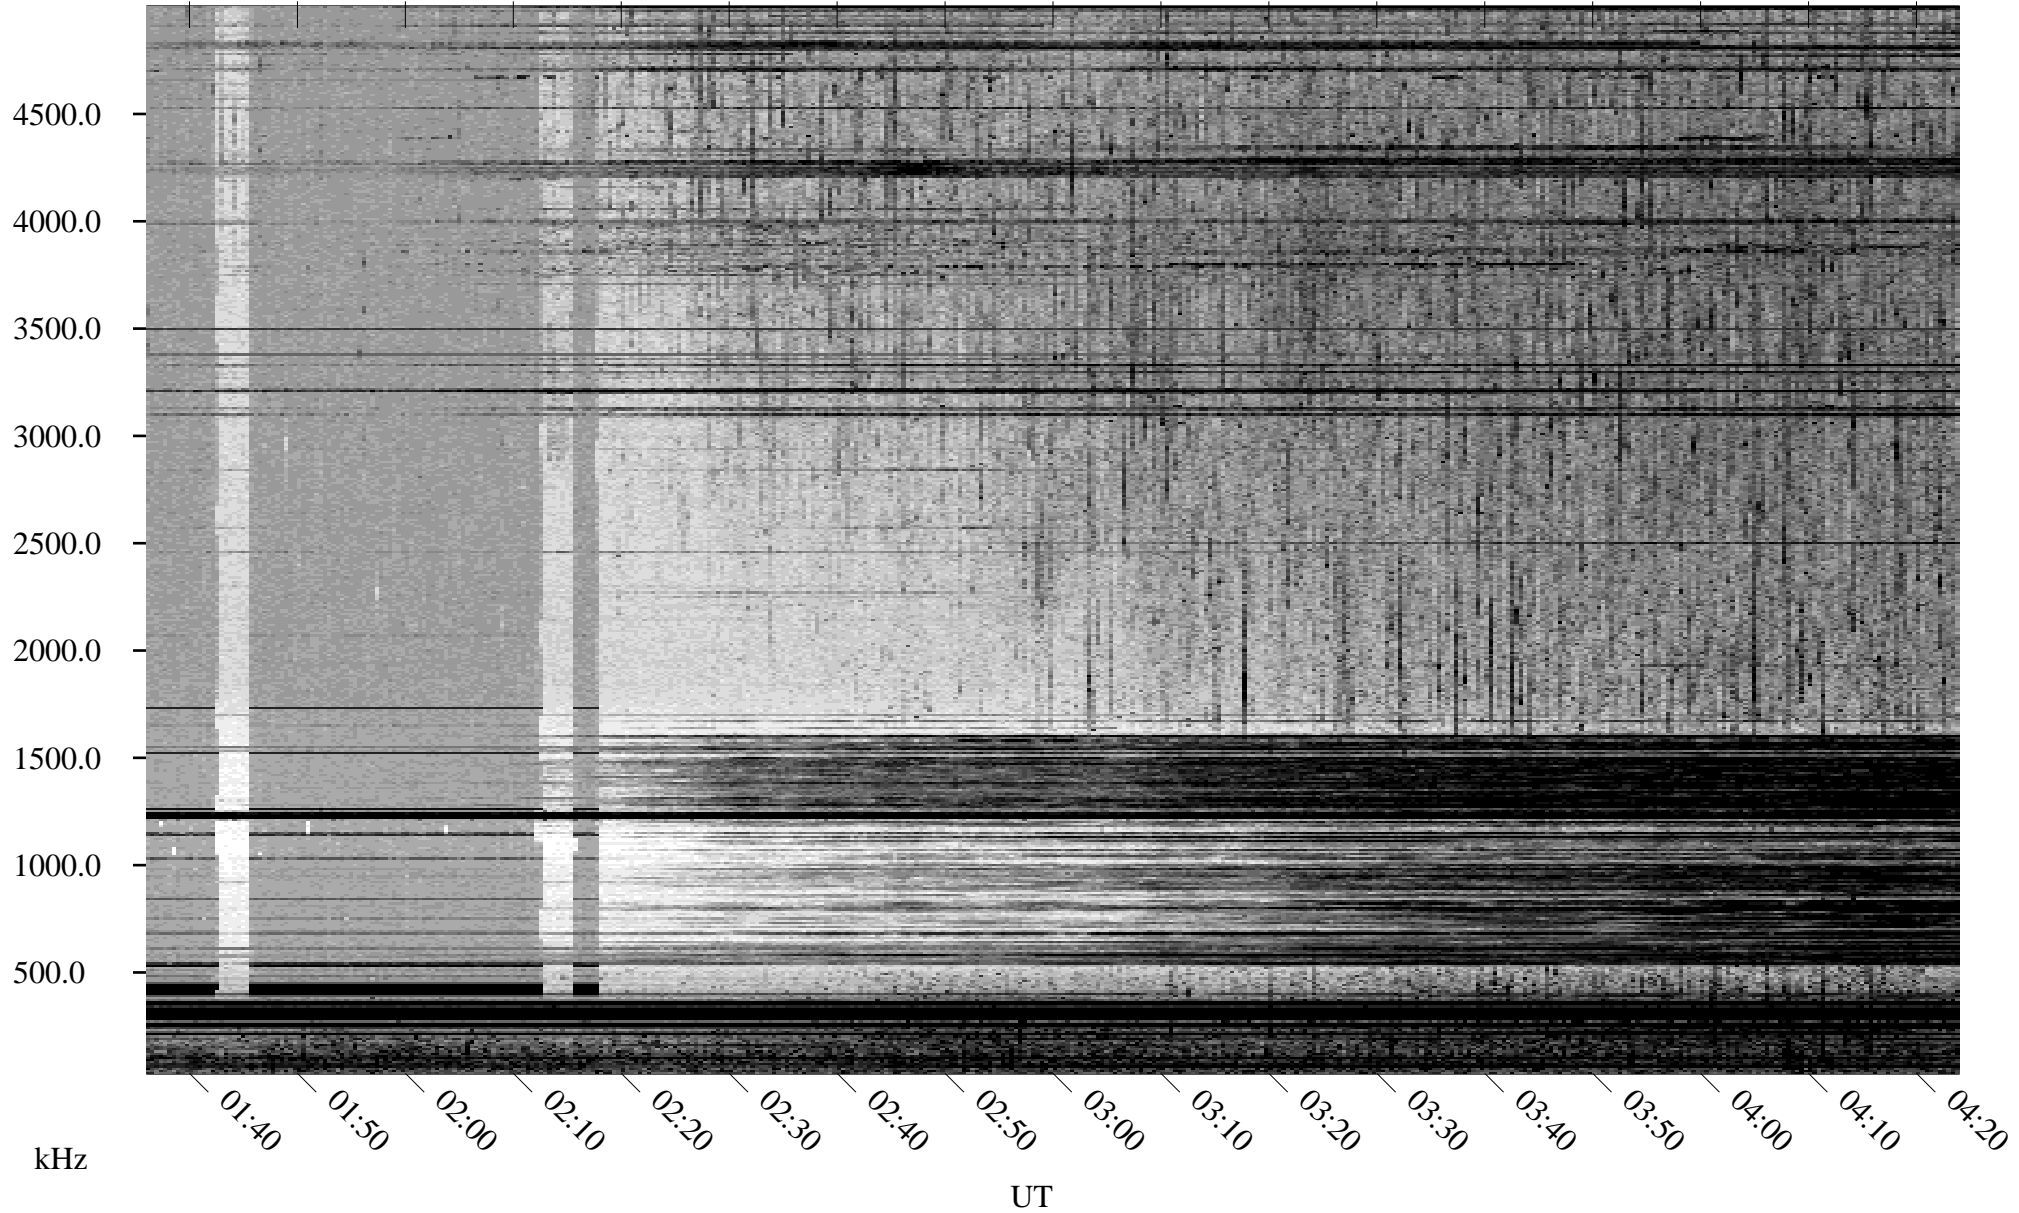

# 08/18/1998 Churchill, Manitoba

Linear Scale    Black = 161    White = 15

ch98230l.r00m max\_12

Page 1

# 08/18/1998 Churchill, Manitoba

Linear Scale    Black = 161    White = 15

ch98230l.r00m max\_12

Page 2

# 08/19/1998 Churchill, Manitoba

Linear Scale    Black = 161    White = 15

ch98230l.r00m max\_12

Page 3

# 08/19/1998 Churchill, Manitoba

Linear Scale    Black = 161    White = 15

ch98230l.r00m max\_12

Page 4