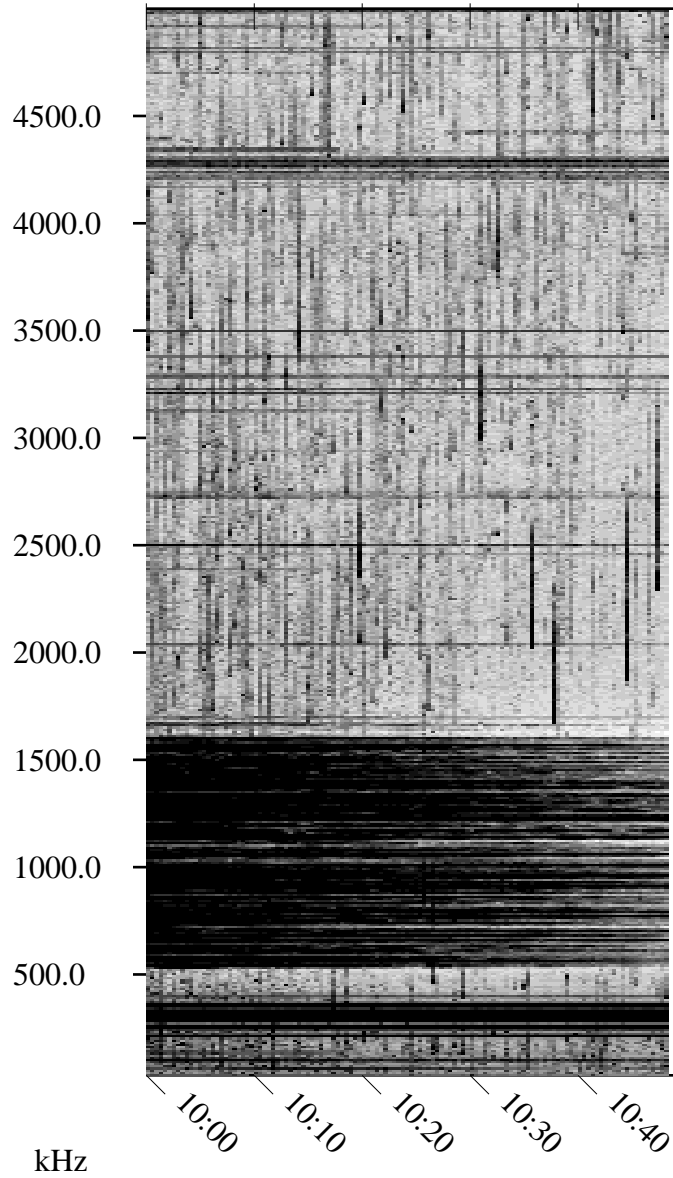

# 08/18/1998 Churchill, Manitoba

Linear Scale    Black = 161    White = 15

ch98230l.r00m max\_12

Page 1

# 08/19/1998 Churchill, Manitoba

Linear Scale    Black = 161    White = 15

ch98230l.r00m max\_12

Page 4

# 08/19/1998 Churchill, Manitoba

Linear Scale    Black = 161    White = 15

ch98230l.r00m max\_12

Page 5

# 08/19/1998 Churchill, Manitoba

Linear Scale    Black = 161    White = 15

ch98230l.r00m max\_12

Page 6

UT