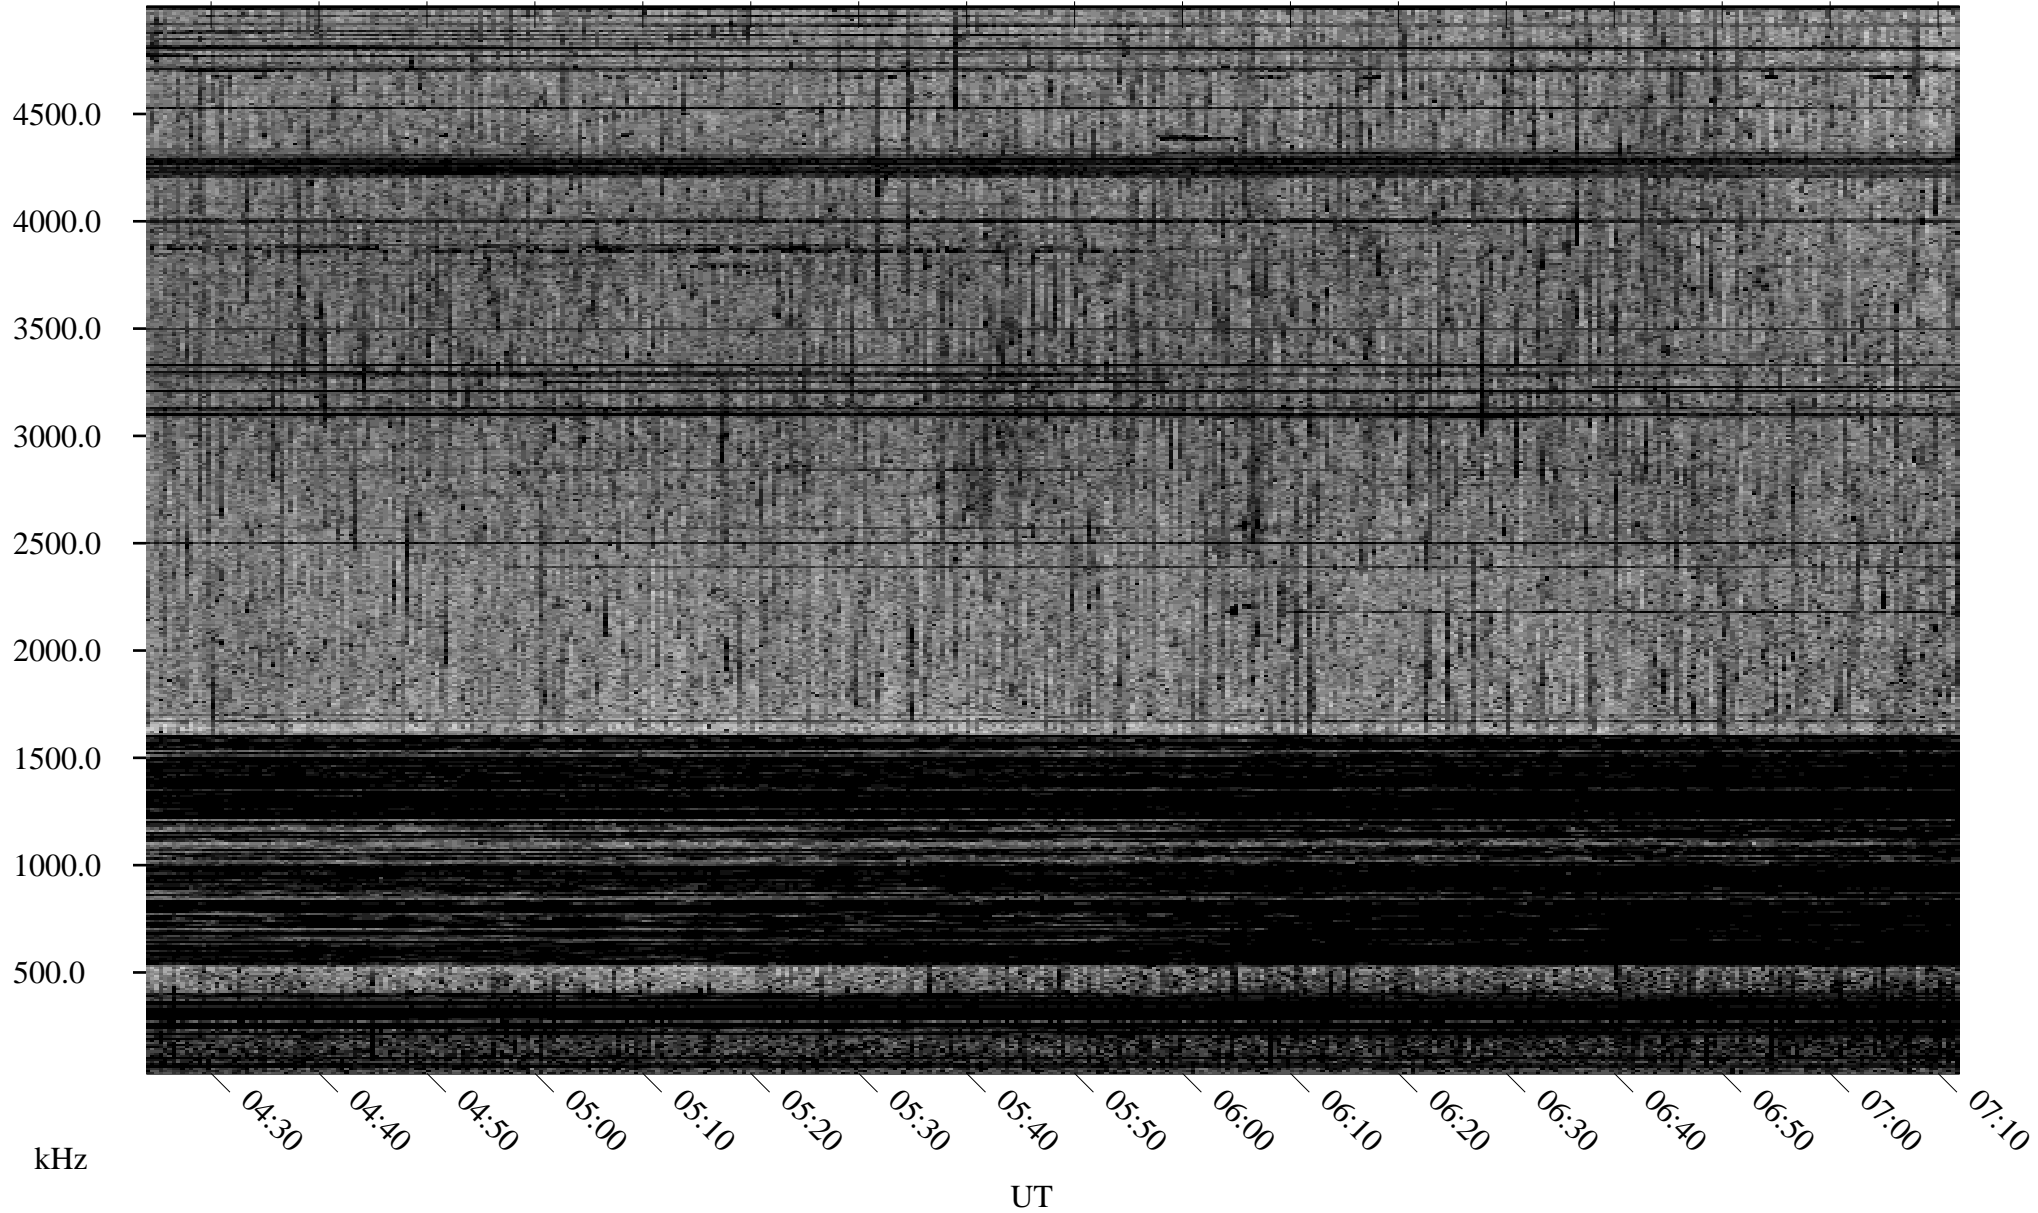

# 08/18/1998 Churchill, Manitoba

Linear Scale    Black = 161    White = 15

ch98230l.r00m max\_12

Page 1

# 08/19/1998 Churchill, Manitoba

Linear Scale    Black = 161    White = 15

ch98230l.r00m max\_12

Page 3

# 08/19/1998 Churchill, Manitoba

Linear Scale    Black = 161    White = 15

ch98230l.r00m max\_12

Page 4

# 08/19/1998 Churchill, Manitoba

Linear Scale    Black = 161    White = 15

ch98230l.r00m max\_12

Page 5