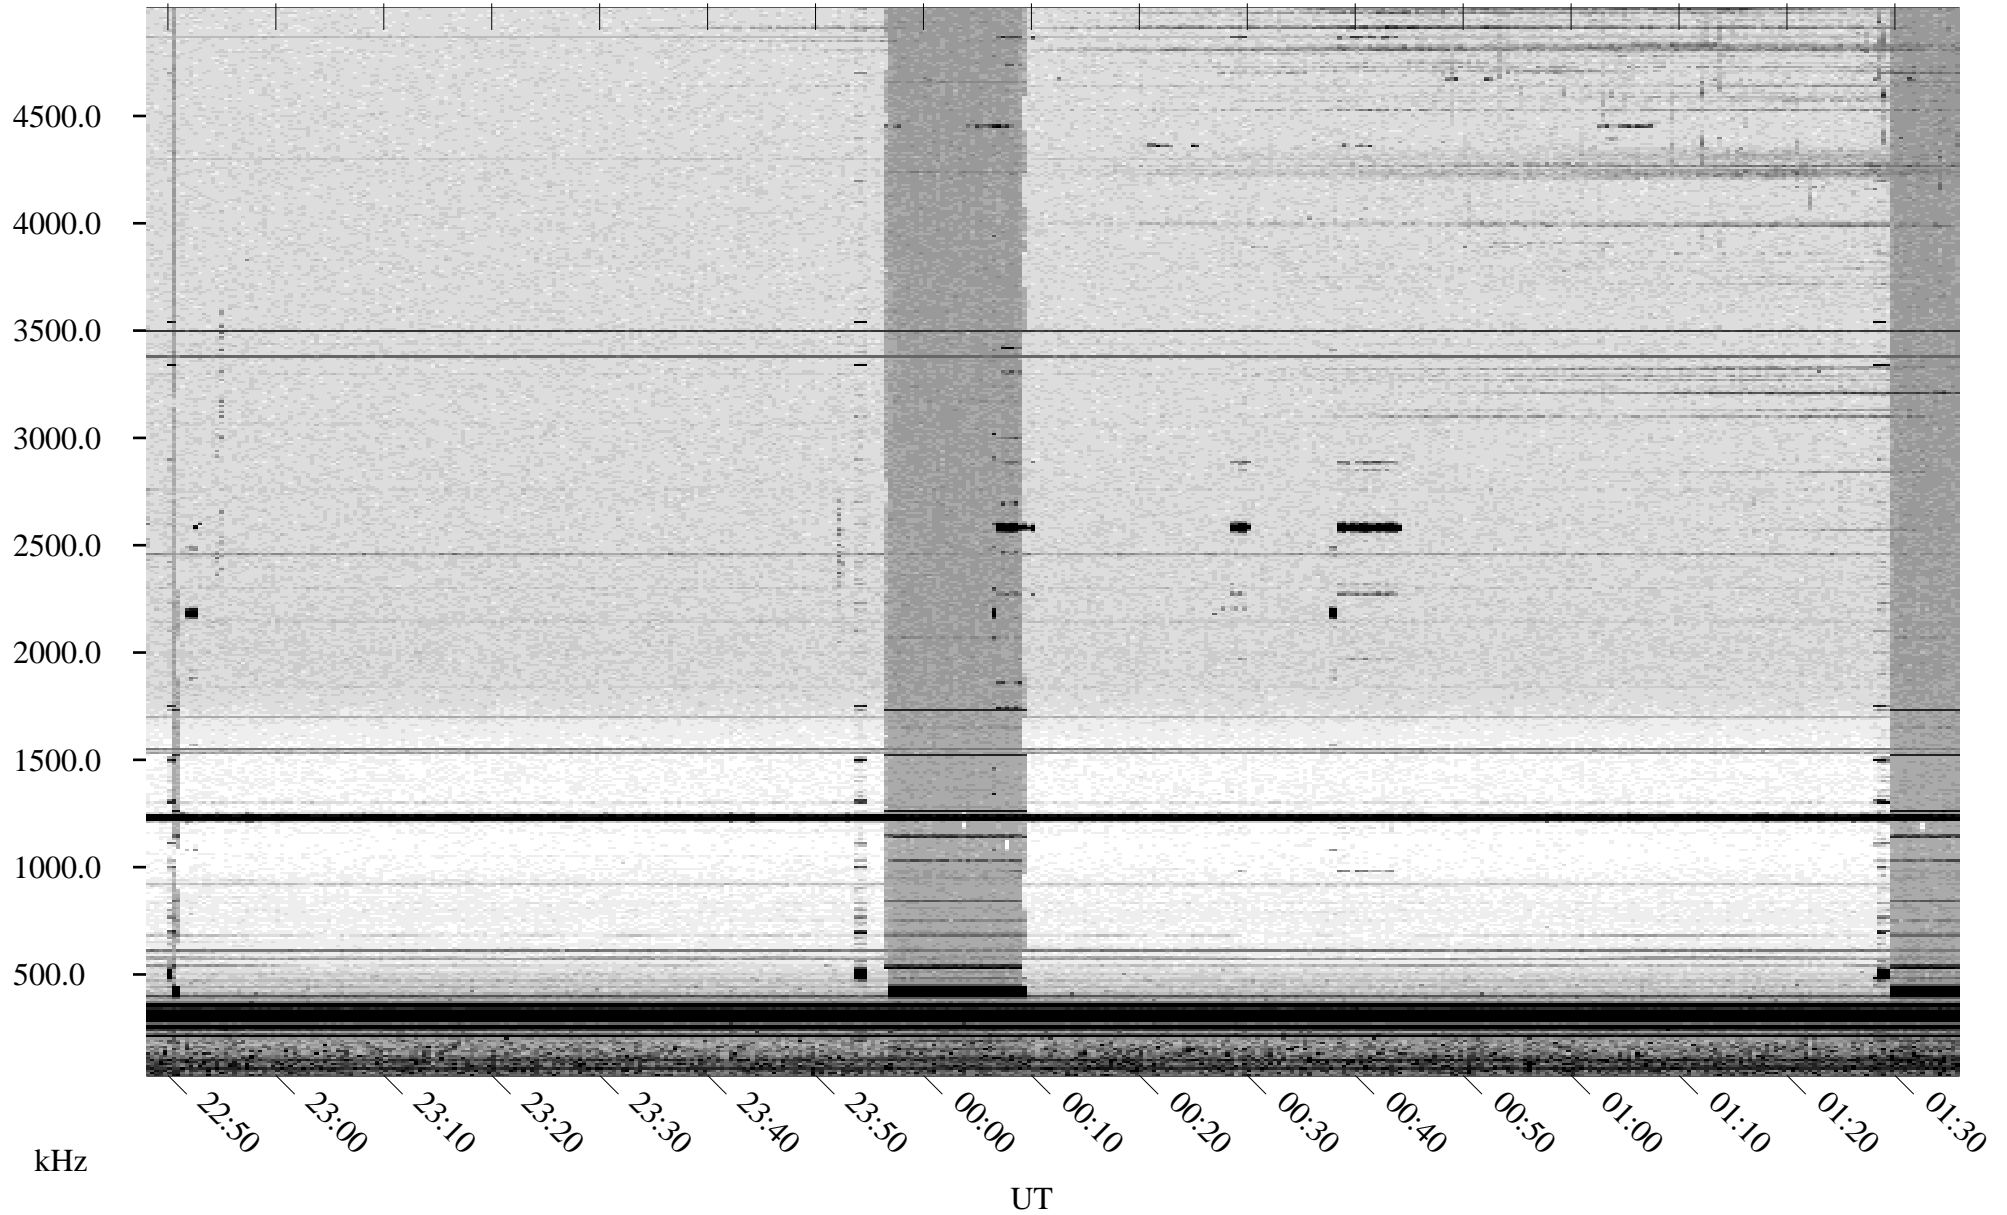

# 08/18/1998 Churchill, Manitoba

Linear Scale    Black = 161    White = 15

ch98230l.r00m max\_12

Page 1

# 08/18/1998 Churchill, Manitoba

Linear Scale    Black = 161    White = 15

ch98230l.r00m max\_12

Page 2

# 08/19/1998 Churchill, Manitoba

Linear Scale    Black = 161    White = 15

ch98230l.r00m max\_12

Page 3

# 08/19/1998 Churchill, Manitoba

Linear Scale    Black = 161    White = 15

ch98230l.r00m max\_12

Page 4