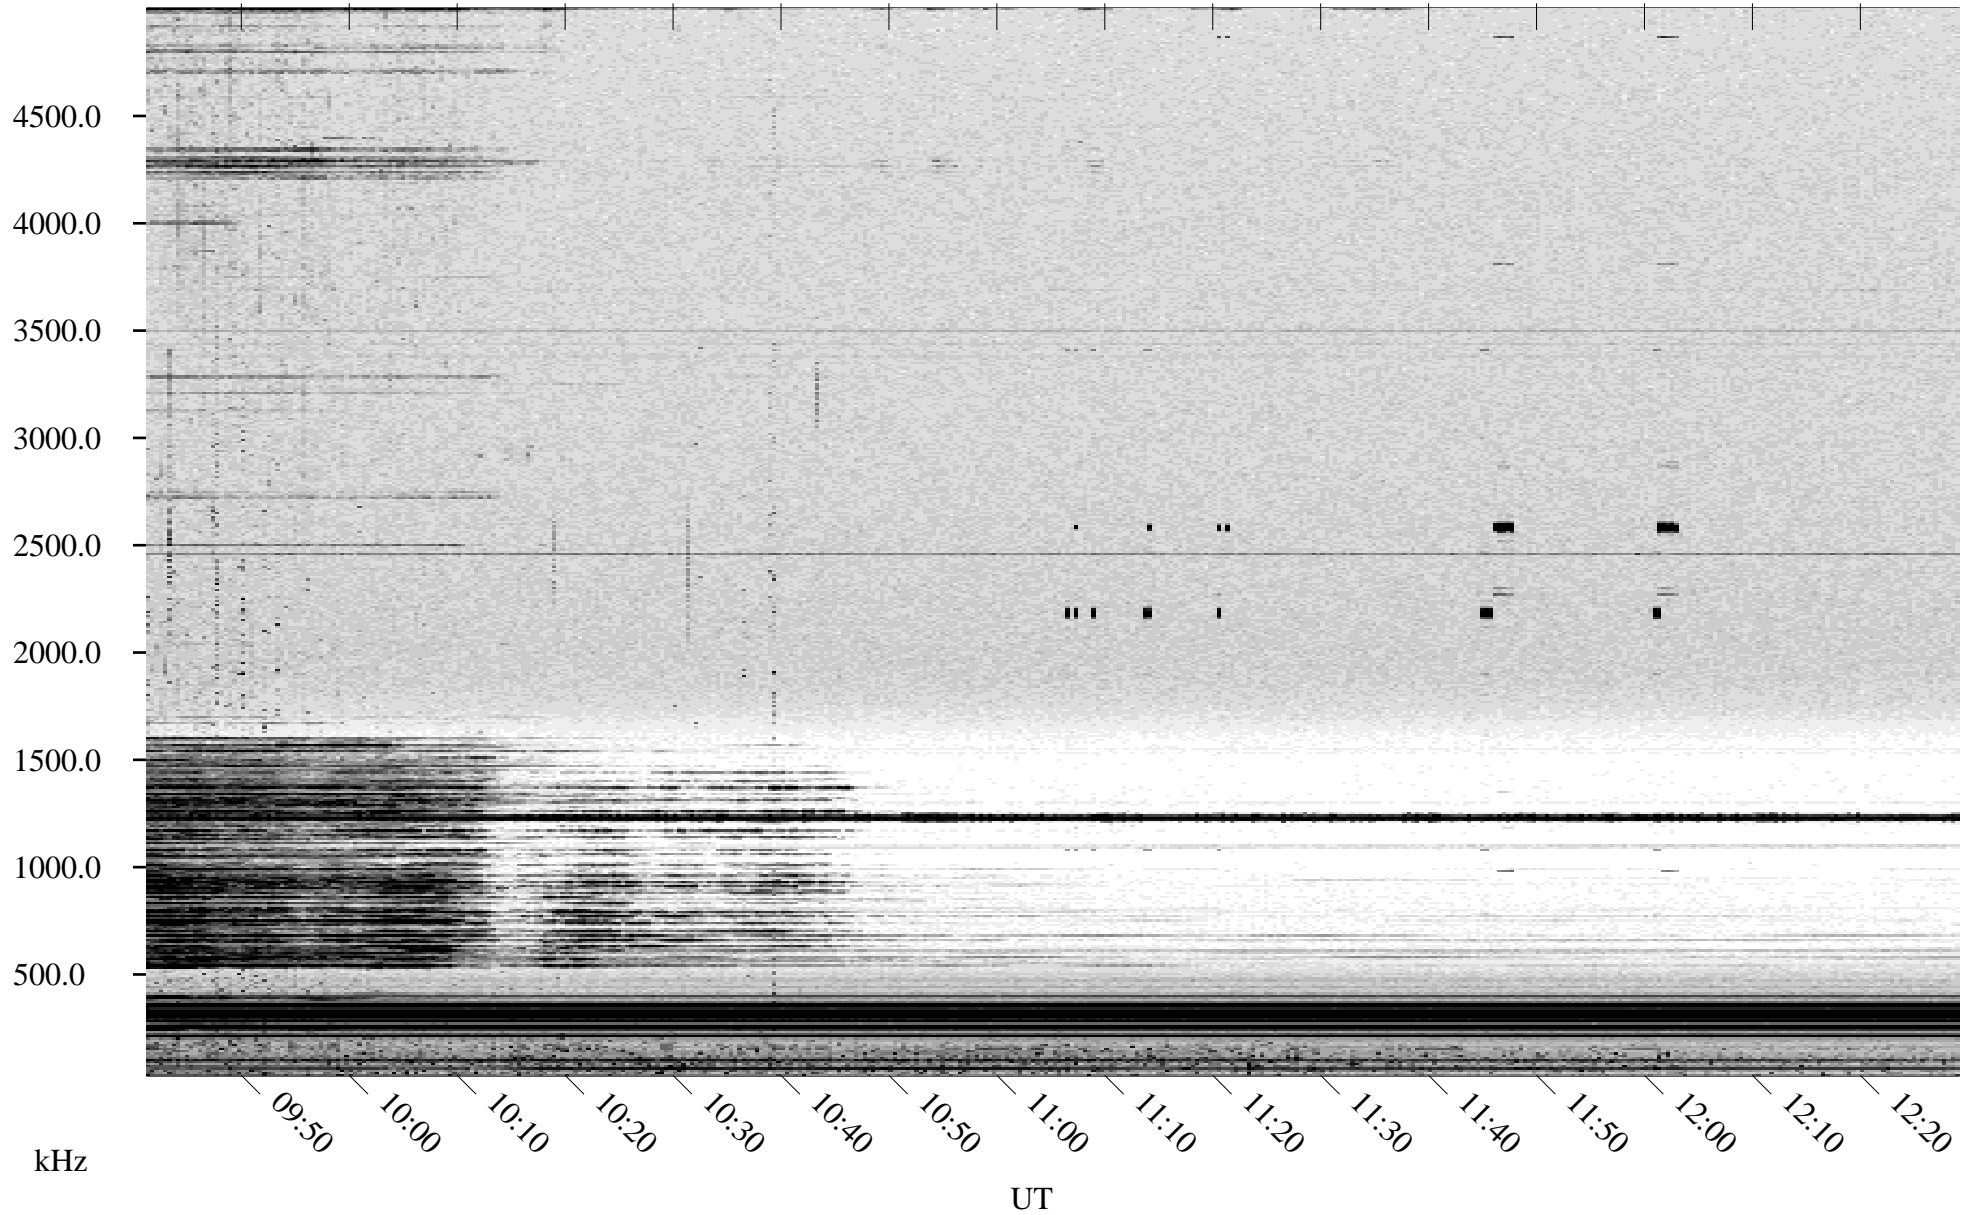

08/20/1998 Churchill, Manitoba

Linear Scale Black = 161 White = 15

ch98232l.r00m max_12

Page 1

08/20/1998 Churchill, Manitoba

Linear Scale Black = 161 White = 15

ch98232l.r00m max_12

Page 2

08/20/1998 Churchill, Manitoba

Linear Scale Black = 161 White = 15

ch98232l.r00m max_12

Page 3

08/20/1998 Churchill, Manitoba

Linear Scale Black = 161 White = 15

ch98232l.r00m max_12

Page 4

08/20/1998 Churchill, Manitoba

Linear Scale Black = 161 White = 15

ch98232l.r00m max_12

08/20/1998 Churchill, Manitoba

Linear Scale Black = 161 White = 15

ch98232l.r00m max_12