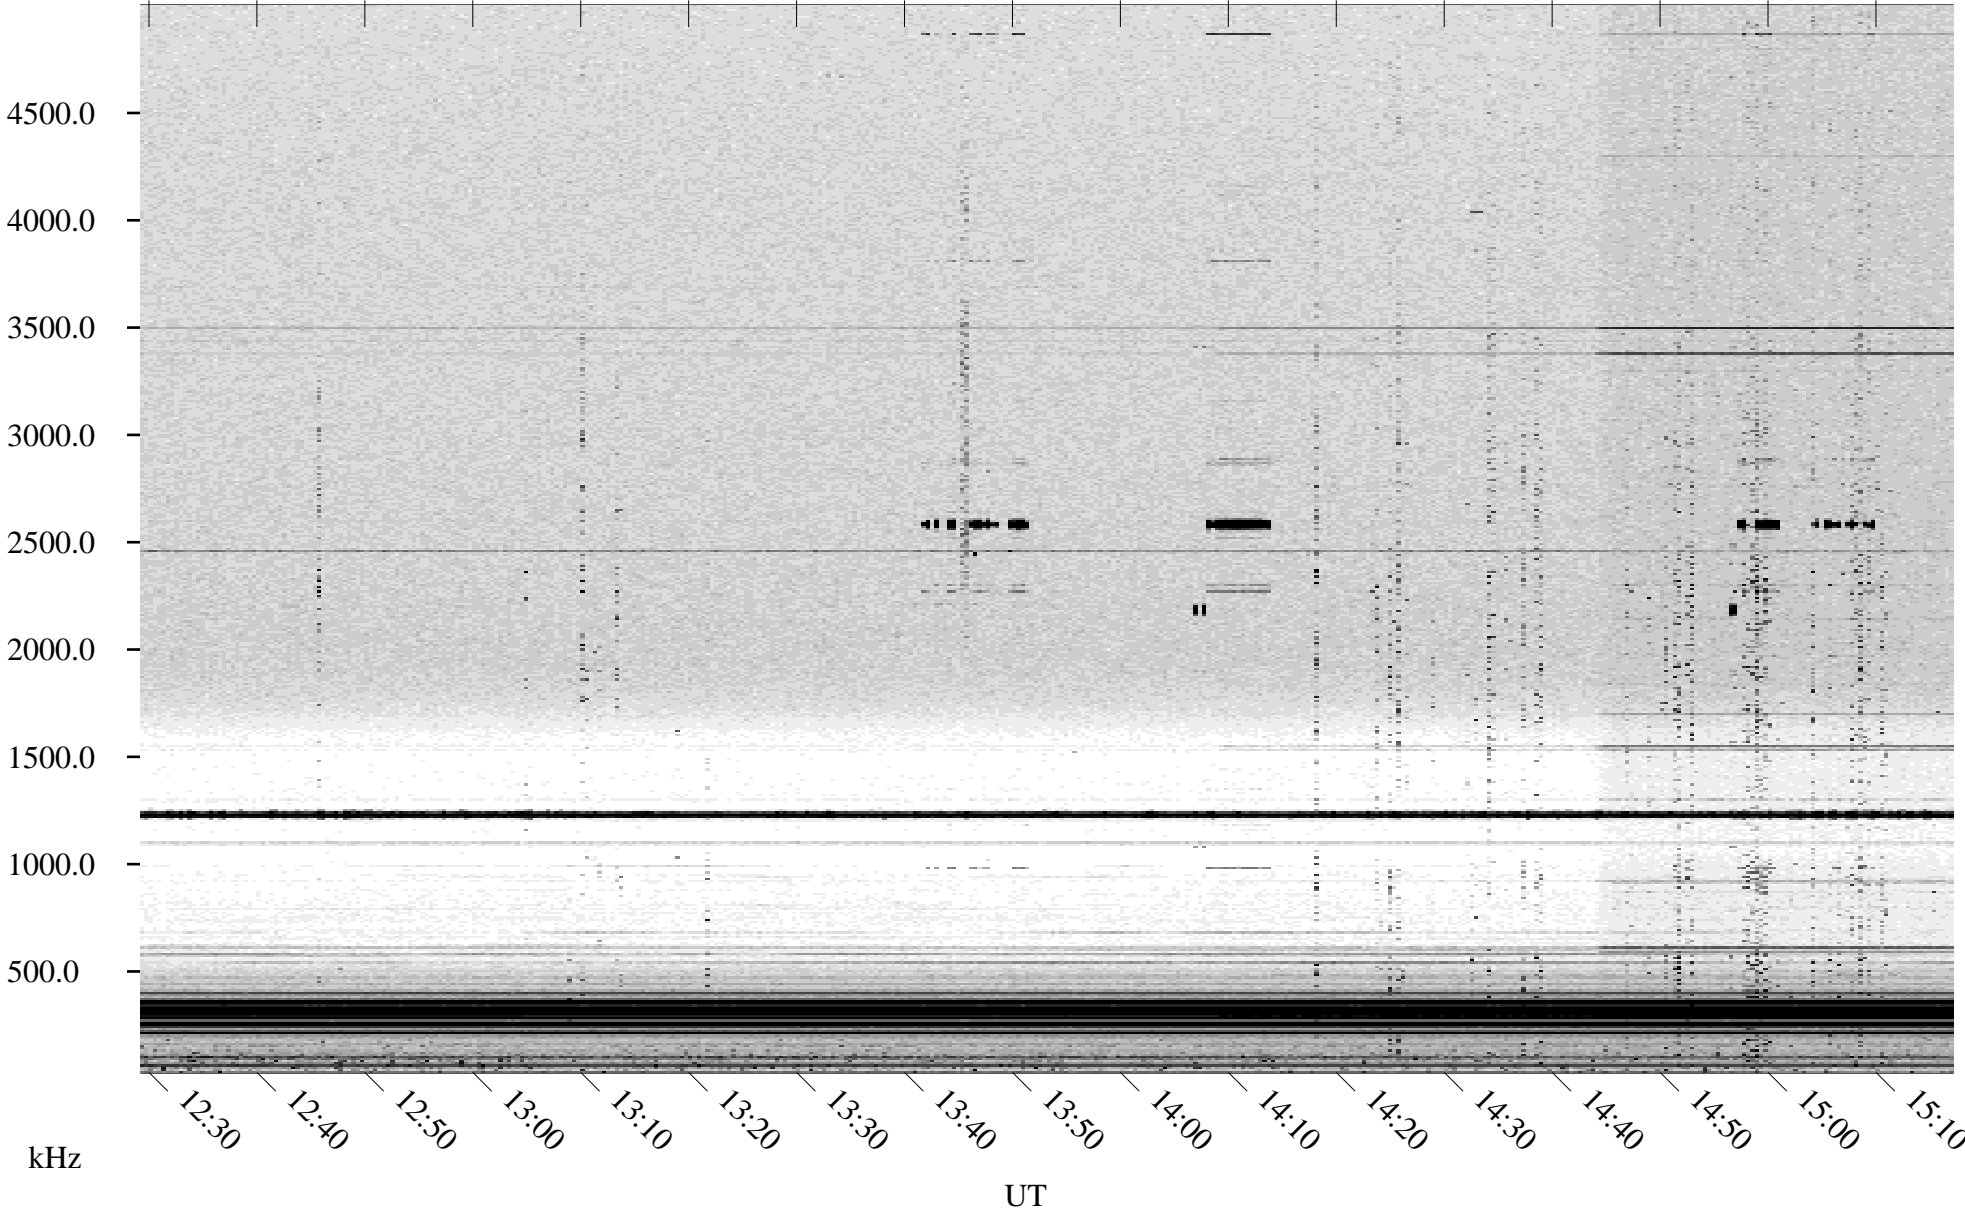

08/20/1998 Churchill, Manitoba

Linear Scale Black = 161 White = 15

ch98232l.r00m max_12

Page 1

08/20/1998 Churchill, Manitoba

Linear Scale Black = 161 White = 15

ch98232l.r00m max_12

Page 2

08/20/1998 Churchill, Manitoba

Linear Scale Black = 161 White = 15

ch98232l.r00m max_12

Page 3

08/20/1998 Churchill, Manitoba

Linear Scale Black = 161 White = 15

ch98232l.r00m max_12

Page 4

08/20/1998 Churchill, Manitoba

Linear Scale Black = 161 White = 15

ch98232l.r00m max_12

08/20/1998 Churchill, Manitoba

Linear Scale Black = 161 White = 15

ch98232l.r00m max_12