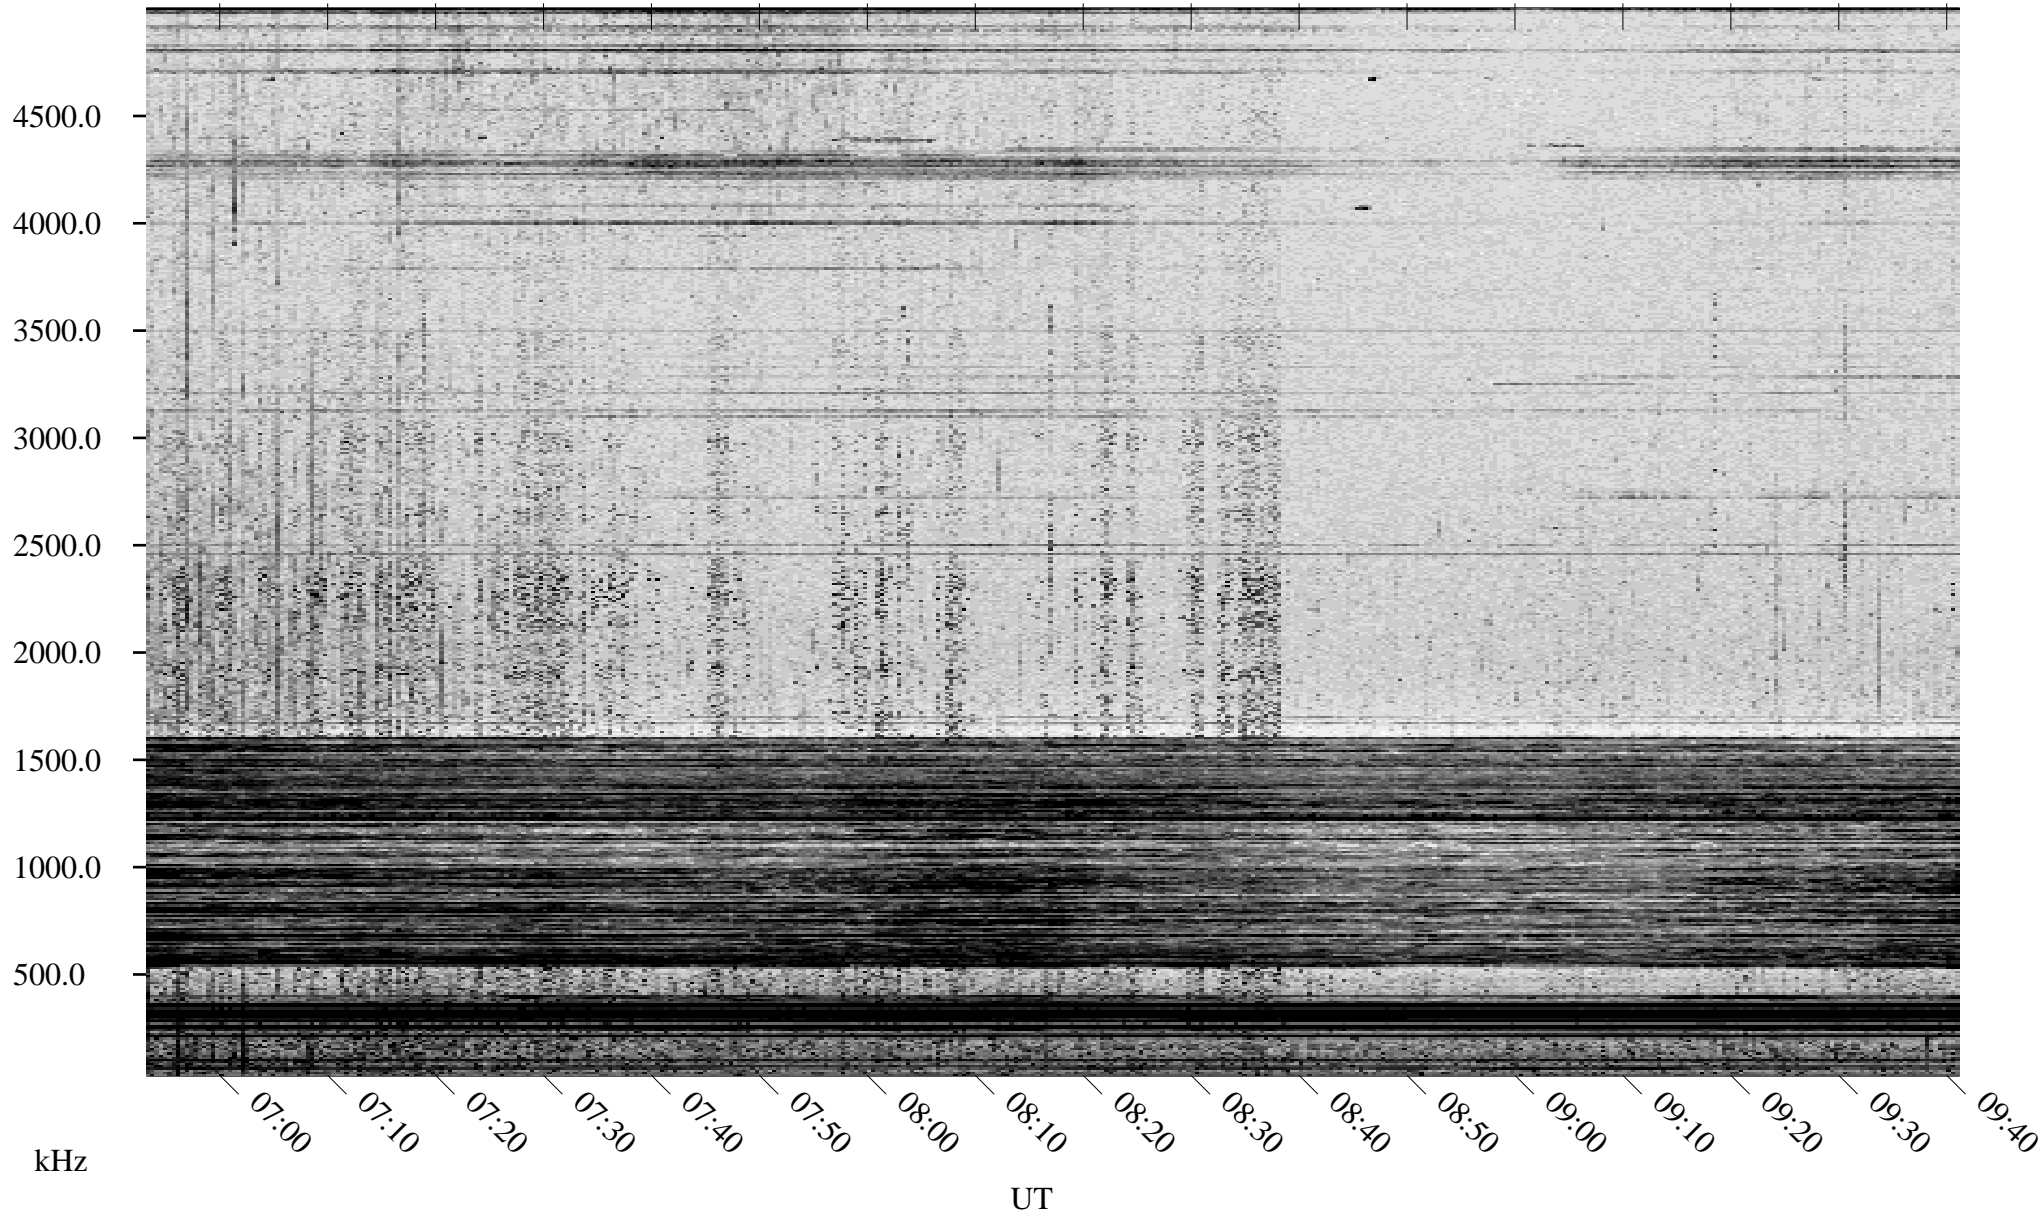

08/20/1998 Churchill, Manitoba

Linear Scale Black = 161 White = 15

ch98232l.r00m max_12

Page 1

08/20/1998 Churchill, Manitoba

Linear Scale Black = 161 White = 15

ch98232l.r00m max_12

Page 2

08/20/1998 Churchill, Manitoba

Linear Scale Black = 161 White = 15

ch98232l.r00m max_12

Page 3

08/20/1998 Churchill, Manitoba

Linear Scale Black = 161 White = 15

ch98232l.r00m max_12

Page 4

08/20/1998 Churchill, Manitoba

Linear Scale Black = 161 White = 15

ch98232l.r00m max_12

08/20/1998 Churchill, Manitoba

Linear Scale Black = 161 White = 15

ch98232l.r00m max_12