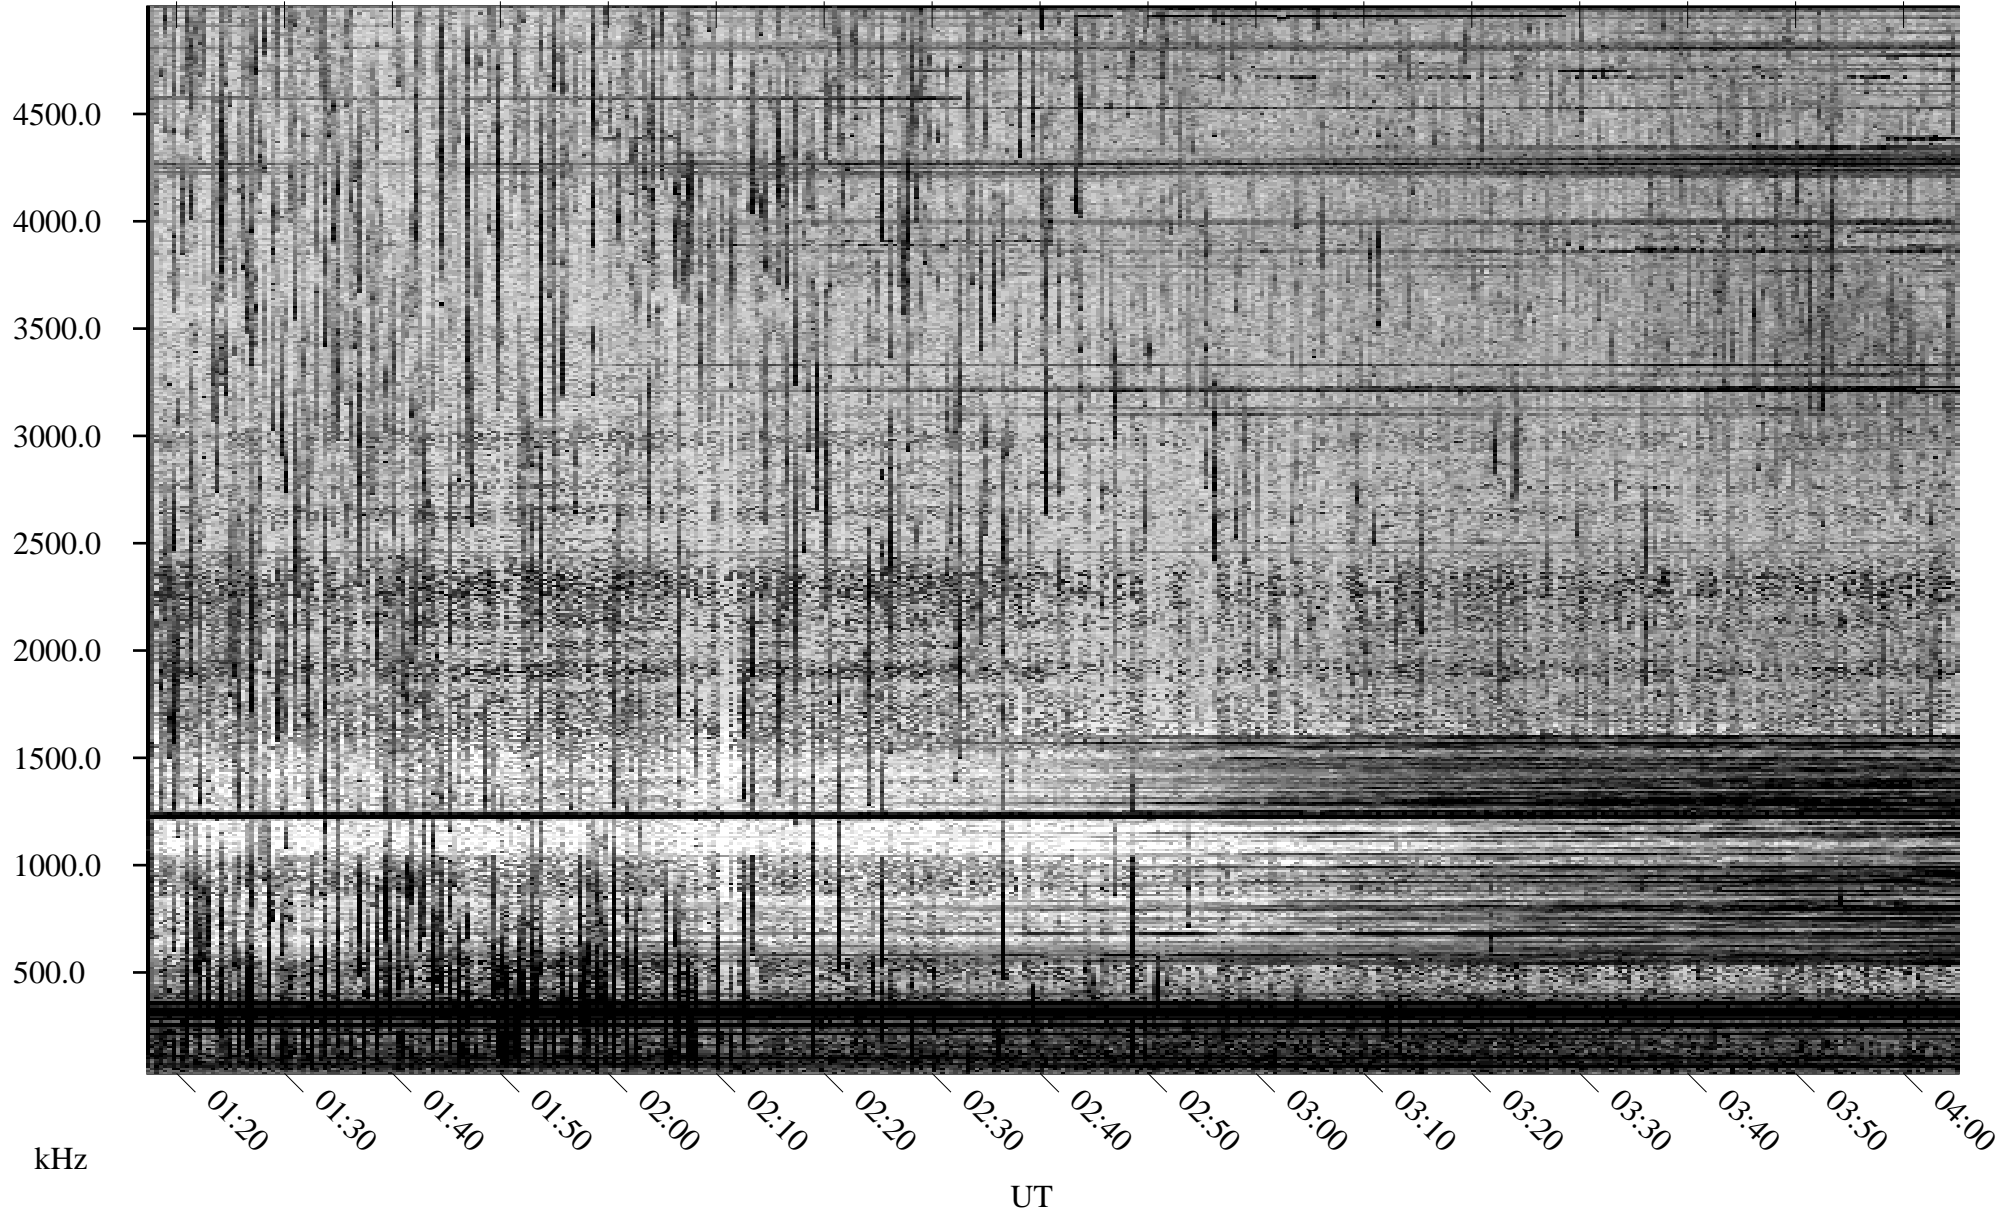

08/20/1998 Churchill, Manitoba

Linear Scale Black = 161 White = 15

ch98232l.r00m max_12

Page 1

08/20/1998 Churchill, Manitoba

Linear Scale Black = 161 White = 15

ch98232l.r00m max_12

Page 2

08/20/1998 Churchill, Manitoba

Linear Scale Black = 161 White = 15

ch98232l.r00m max_12

Page 3

08/20/1998 Churchill, Manitoba

Linear Scale Black = 161 White = 15

ch98232l.r00m max_12

Page 4

08/20/1998 Churchill, Manitoba

Linear Scale Black = 161 White = 15

ch98232l.r00m max_12

08/20/1998 Churchill, Manitoba

Linear Scale Black = 161 White = 15

ch98232l.r00m max_12