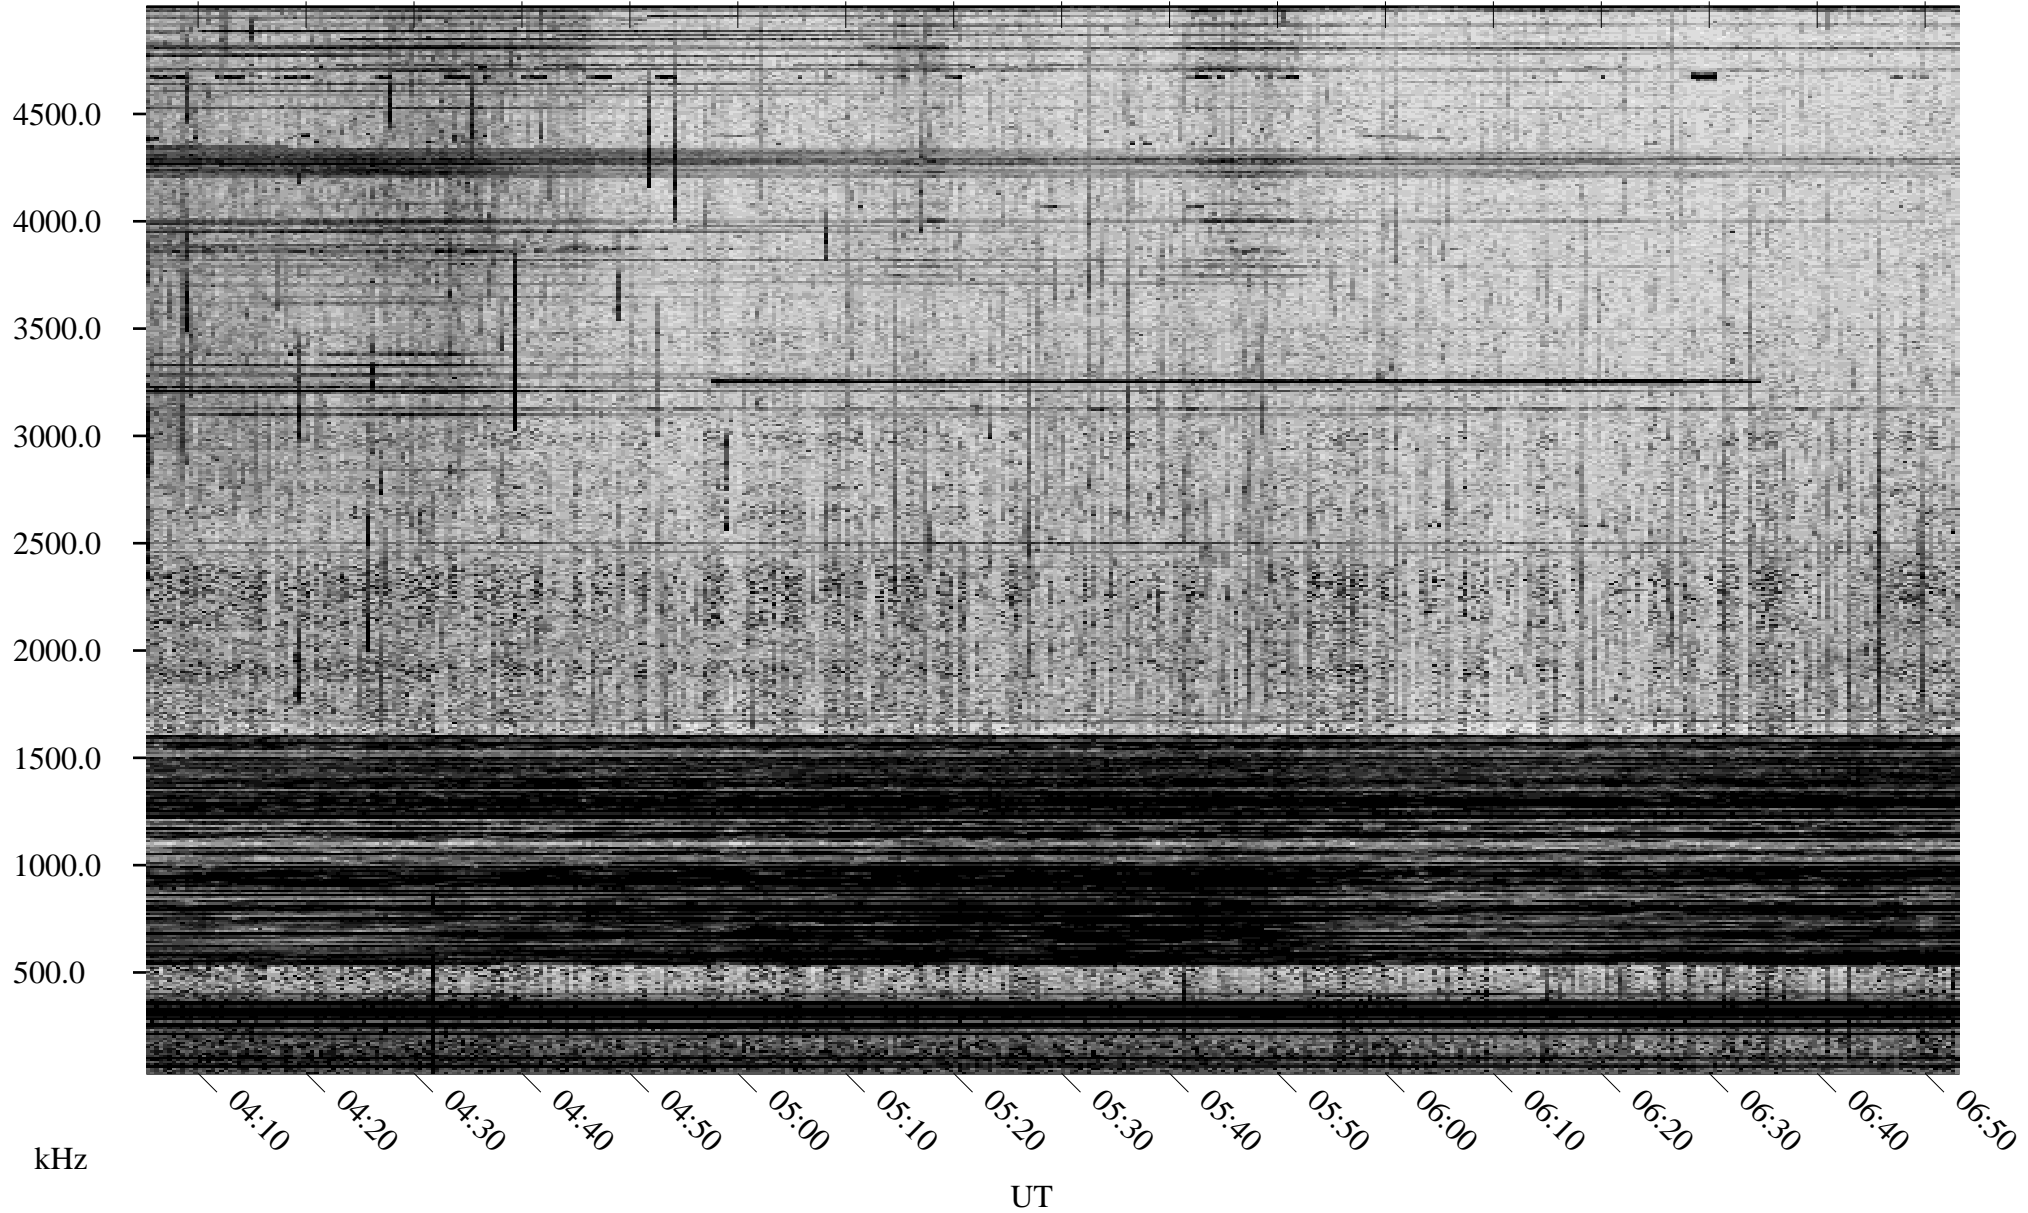

08/20/1998 Churchill, Manitoba

Linear Scale Black = 161 White = 15

ch98232l.r00m max_12

Page 1

08/20/1998 Churchill, Manitoba

Linear Scale Black = 161 White = 15

ch98232l.r00m max_12

Page 2

08/20/1998 Churchill, Manitoba

Linear Scale Black = 161 White = 15

ch98232l.r00m max_12

Page 3

08/20/1998 Churchill, Manitoba

Linear Scale Black = 161 White = 15

ch98232l.r00m max_12

Page 4

08/20/1998 Churchill, Manitoba

Linear Scale Black = 161 White = 15

ch98232l.r00m max_12

08/20/1998 Churchill, Manitoba

Linear Scale Black = 161 White = 15

ch98232l.r00m max_12