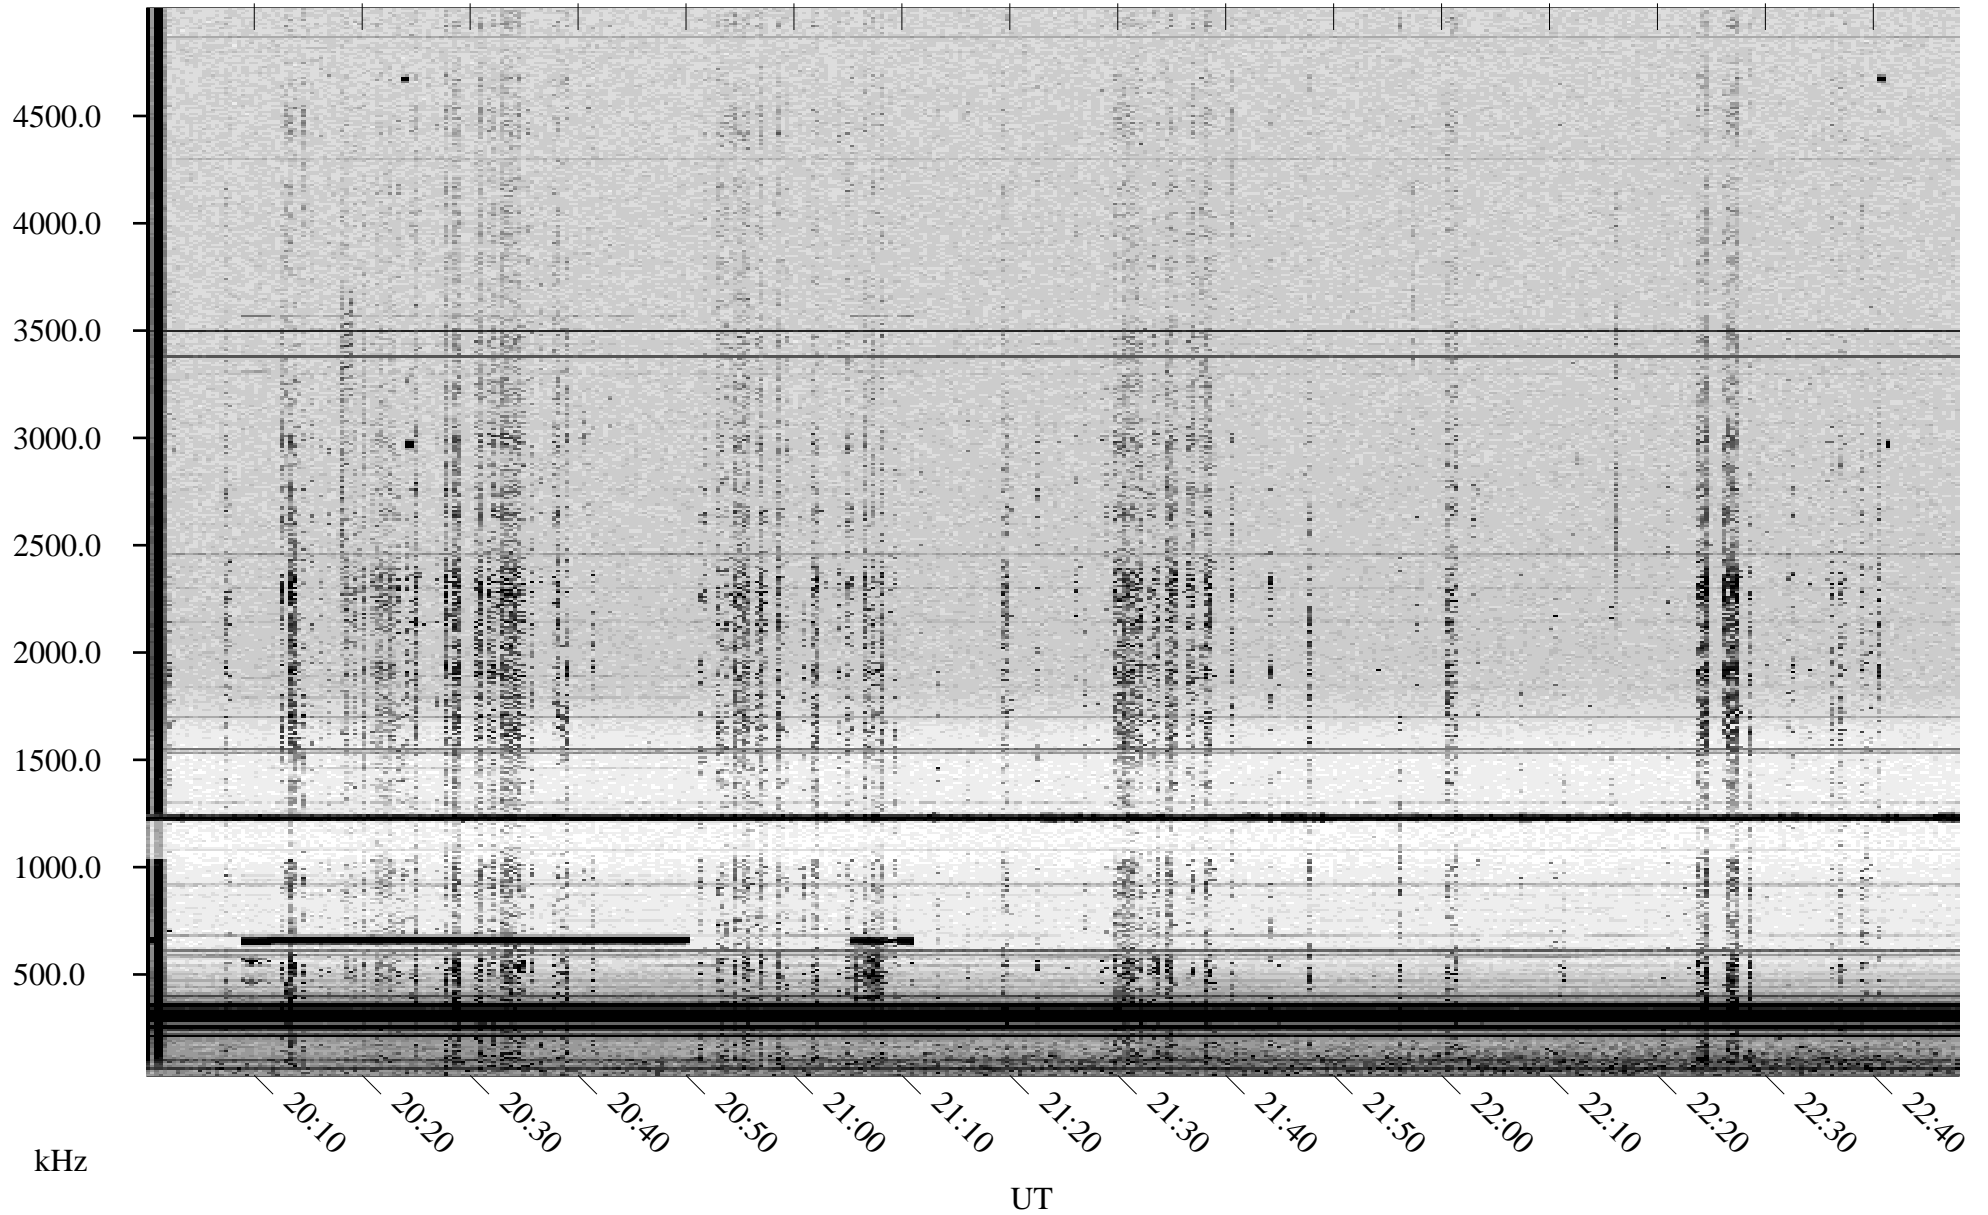

08/20/1998 Churchill, Manitoba

Linear Scale Black = 161 White = 15

ch98232l.r01m max_12

Page 1

08/20/1998 Churchill, Manitoba

Linear Scale Black = 161 White = 15

ch98232l.r01m max_12

Page 2

08/21/1998 Churchill, Manitoba

Linear Scale Black = 161 White = 15

ch98232l.r01m max_12

Page 3

08/21/1998 Churchill, Manitoba

Linear Scale Black = 161 White = 15

ch98232l.r01m max_12

Page 4

08/21/1998 Churchill, Manitoba

Linear Scale Black = 161 White = 15

ch98232l.r01m max_12

Page 5

08/21/1998 Churchill, Manitoba

Linear Scale Black = 161 White = 15

ch98232l.r01m max_12

Page 6

08/21/1998 Churchill, Manitoba

Linear Scale Black = 161 White = 15

ch98232l.r01m max_12

Page 7

08/21/1998 Churchill, Manitoba

Linear Scale Black = 161 White = 15

ch98232l.r01m max_12

Page 8