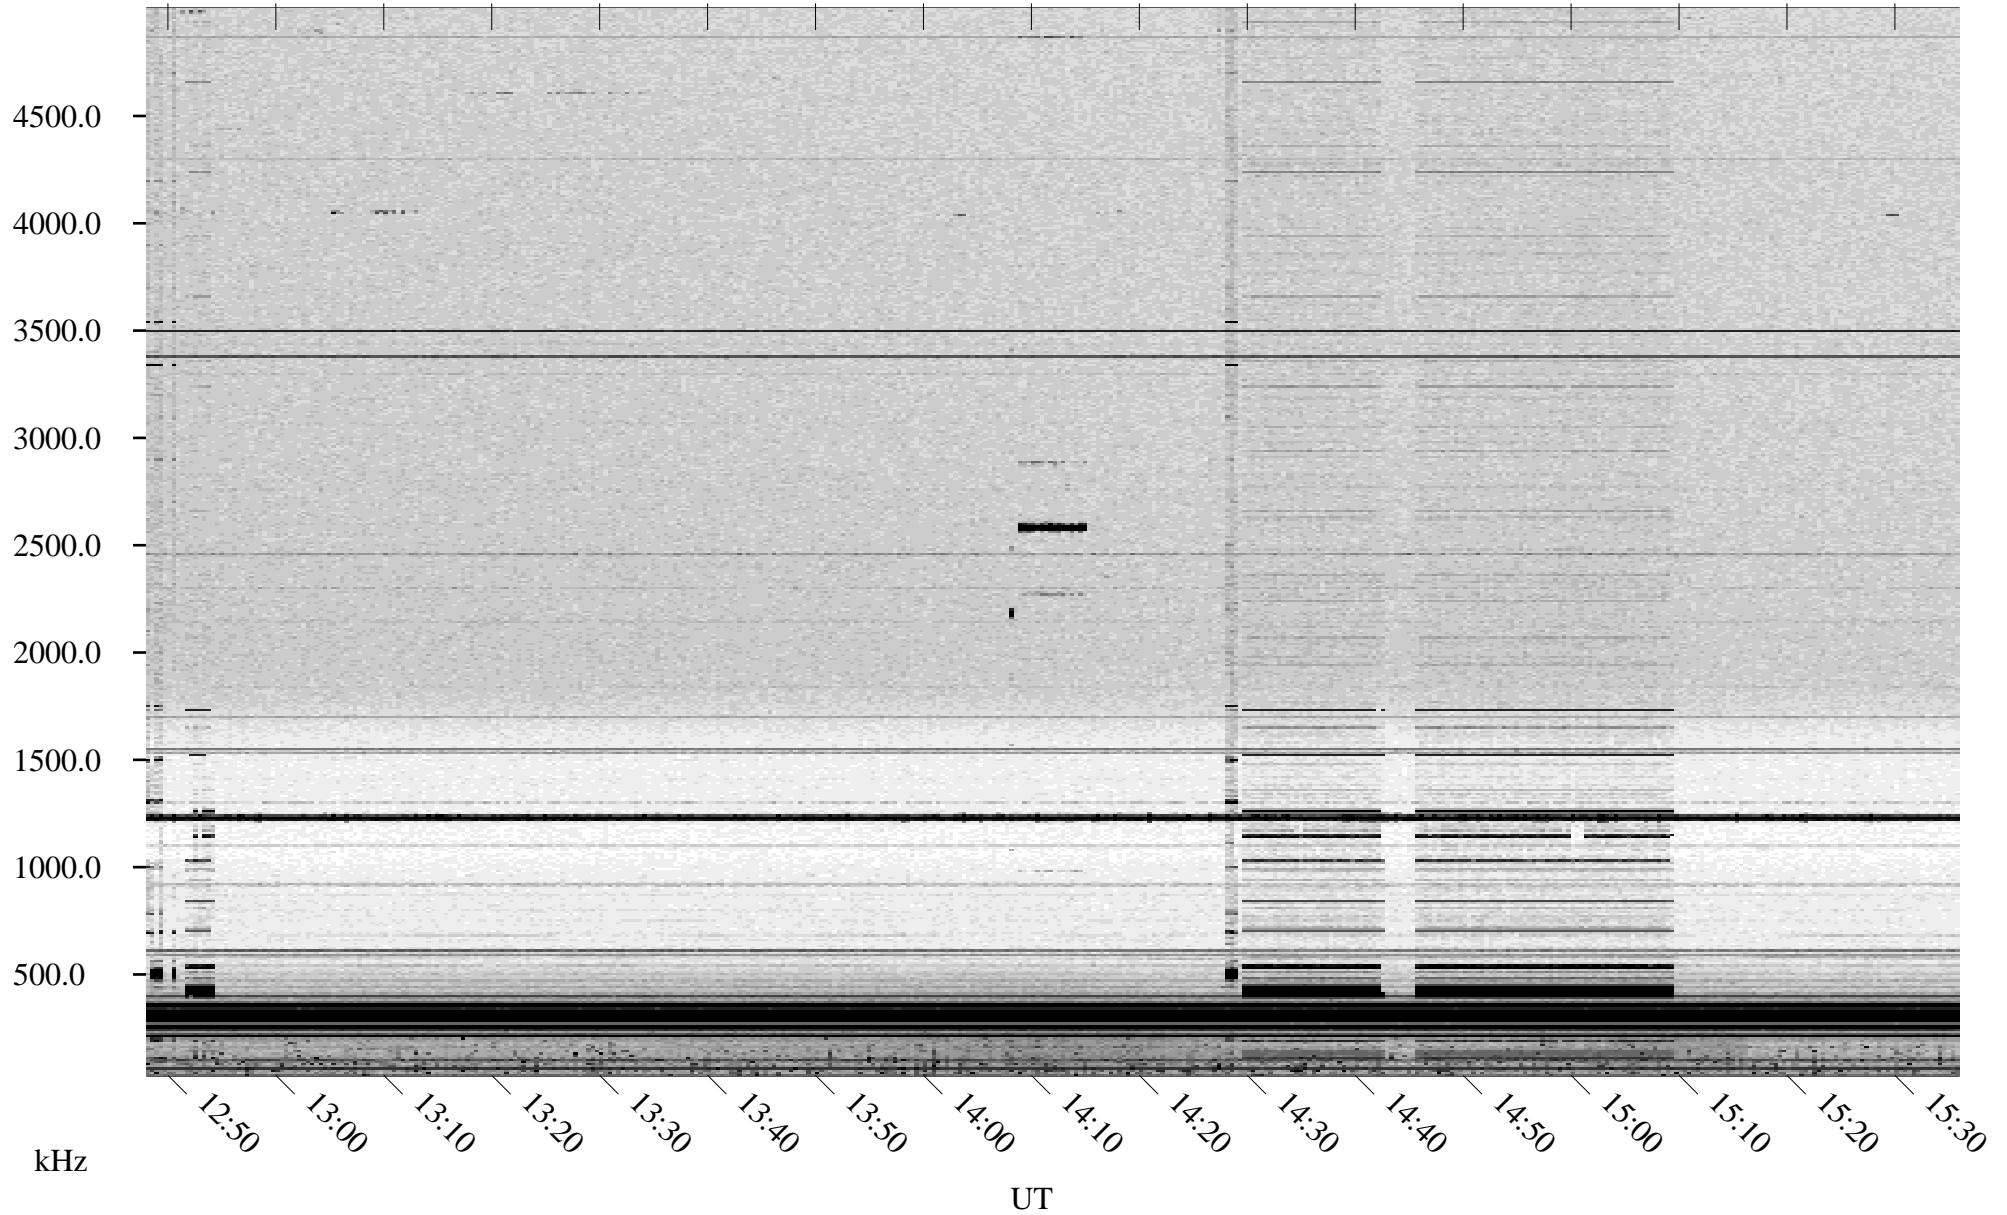

08/20/1998 Churchill, Manitoba

Linear Scale Black = 161 White = 15

ch98232l.r01m max_12

Page 1

08/20/1998 Churchill, Manitoba

Linear Scale Black = 161 White = 15

ch98232l.r01m max_12

Page 2

08/21/1998 Churchill, Manitoba

Linear Scale Black = 161 White = 15

ch98232l.r01m max_12

Page 3

08/21/1998 Churchill, Manitoba

Linear Scale Black = 161 White = 15

ch98232l.r01m max_12

Page 4

08/21/1998 Churchill, Manitoba

Linear Scale Black = 161 White = 15

ch98232l.r01m max_12

Page 5

08/21/1998 Churchill, Manitoba

Linear Scale Black = 161 White = 15

ch98232l.r01m max_12

Page 6

08/21/1998 Churchill, Manitoba

Linear Scale Black = 161 White = 15

ch98232l.r01m max_12

Page 7

08/21/1998 Churchill, Manitoba

Linear Scale Black = 161 White = 15

ch98232l.r01m max_12

Page 8