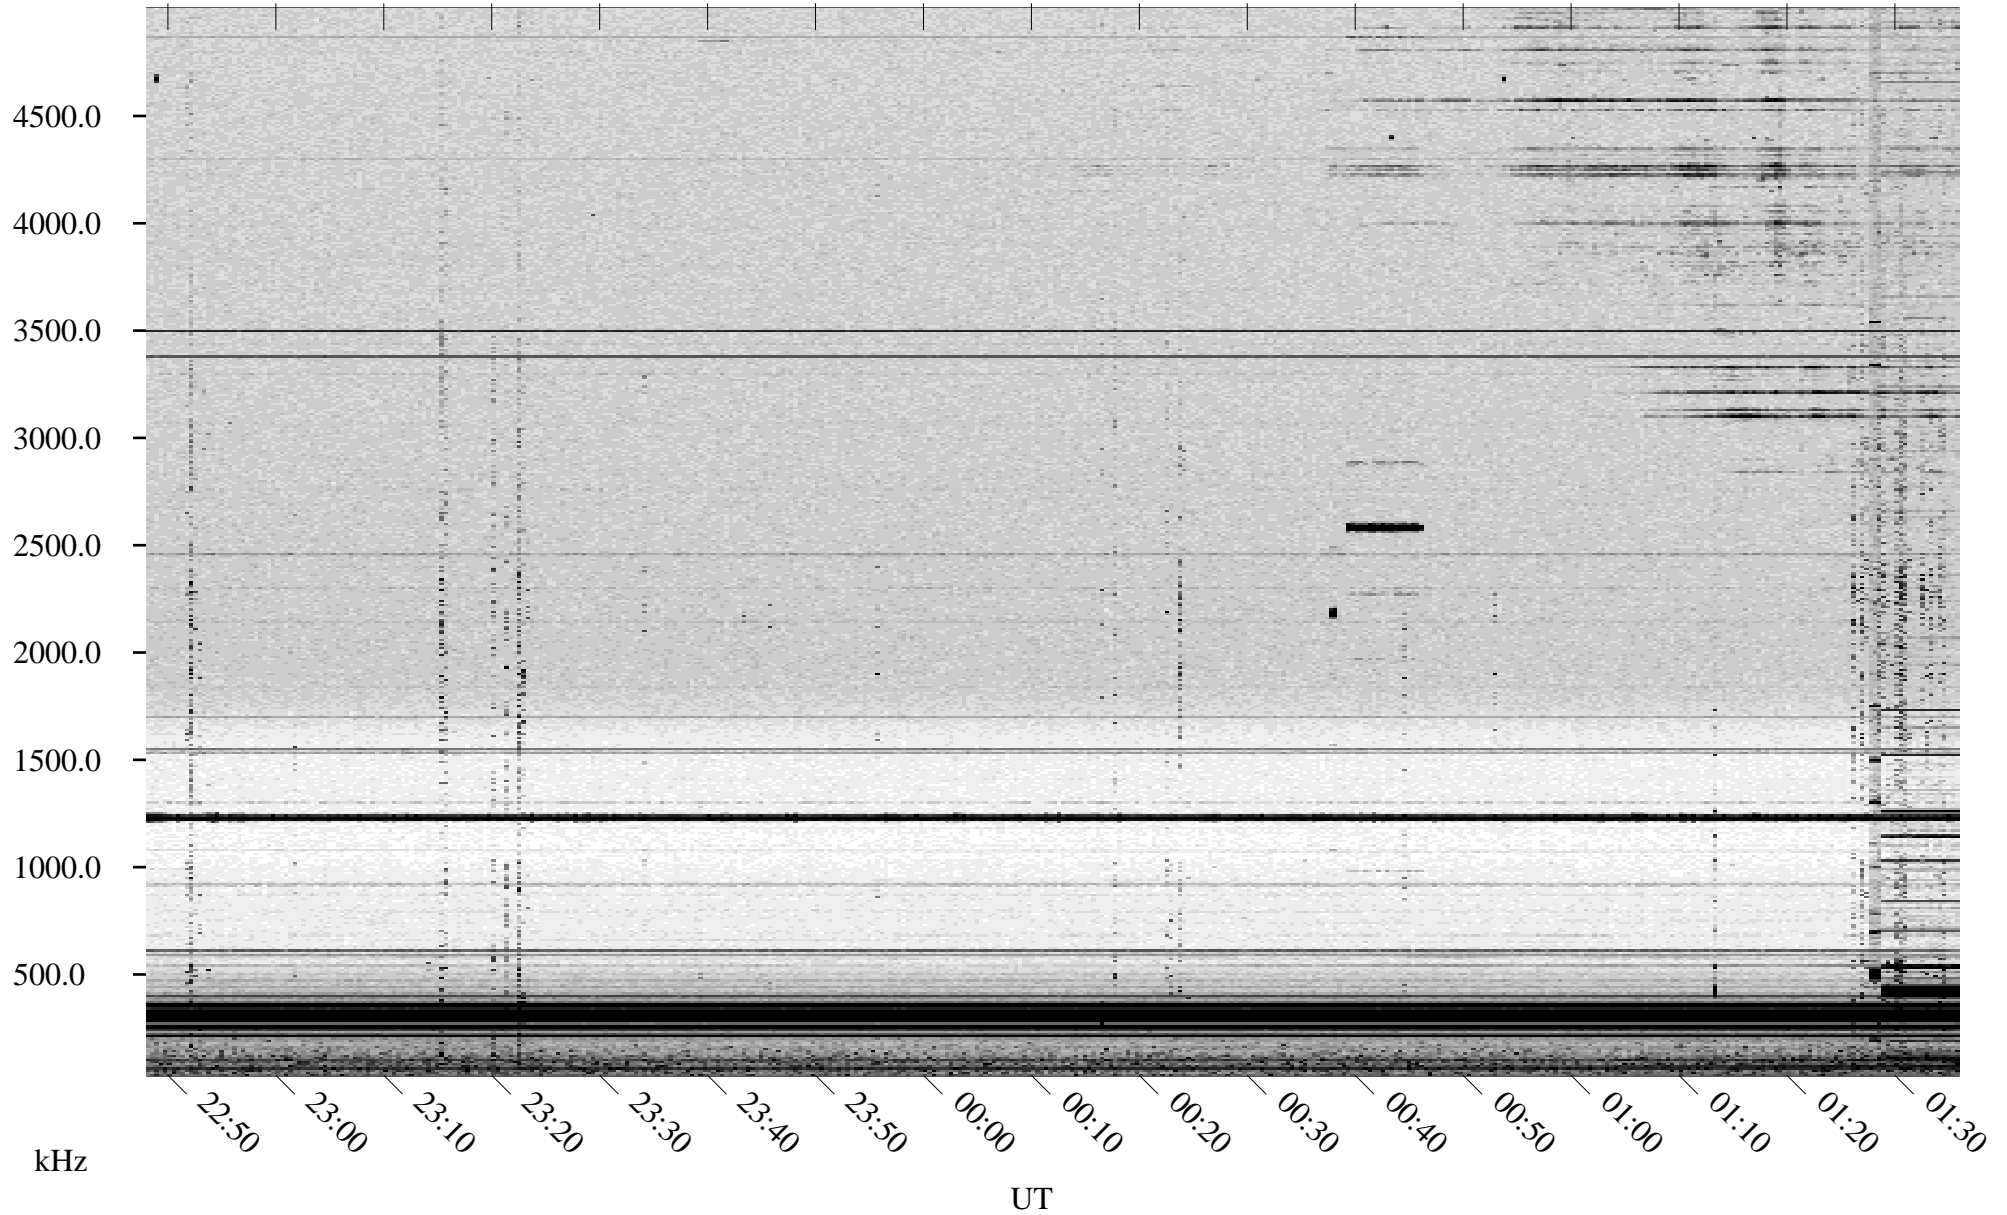

08/20/1998 Churchill, Manitoba

Linear Scale Black = 161 White = 15

ch98232l.r01m max_12

Page 1

08/20/1998 Churchill, Manitoba

Linear Scale Black = 161 White = 15

ch98232l.r01m max_12

Page 2

08/21/1998 Churchill, Manitoba

Linear Scale Black = 161 White = 15

ch98232l.r01m max_12

Page 3

08/21/1998 Churchill, Manitoba

Linear Scale Black = 161 White = 15

ch98232l.r01m max_12

Page 4

08/21/1998 Churchill, Manitoba

Linear Scale Black = 161 White = 15

ch98232l.r01m max_12

Page 5

08/21/1998 Churchill, Manitoba

Linear Scale Black = 161 White = 15

ch98232l.r01m max_12

Page 6

08/21/1998 Churchill, Manitoba

Linear Scale Black = 161 White = 15

ch98232l.r01m max_12

Page 7

08/21/1998 Churchill, Manitoba

Linear Scale Black = 161 White = 15

ch98232l.r01m max_12

Page 8