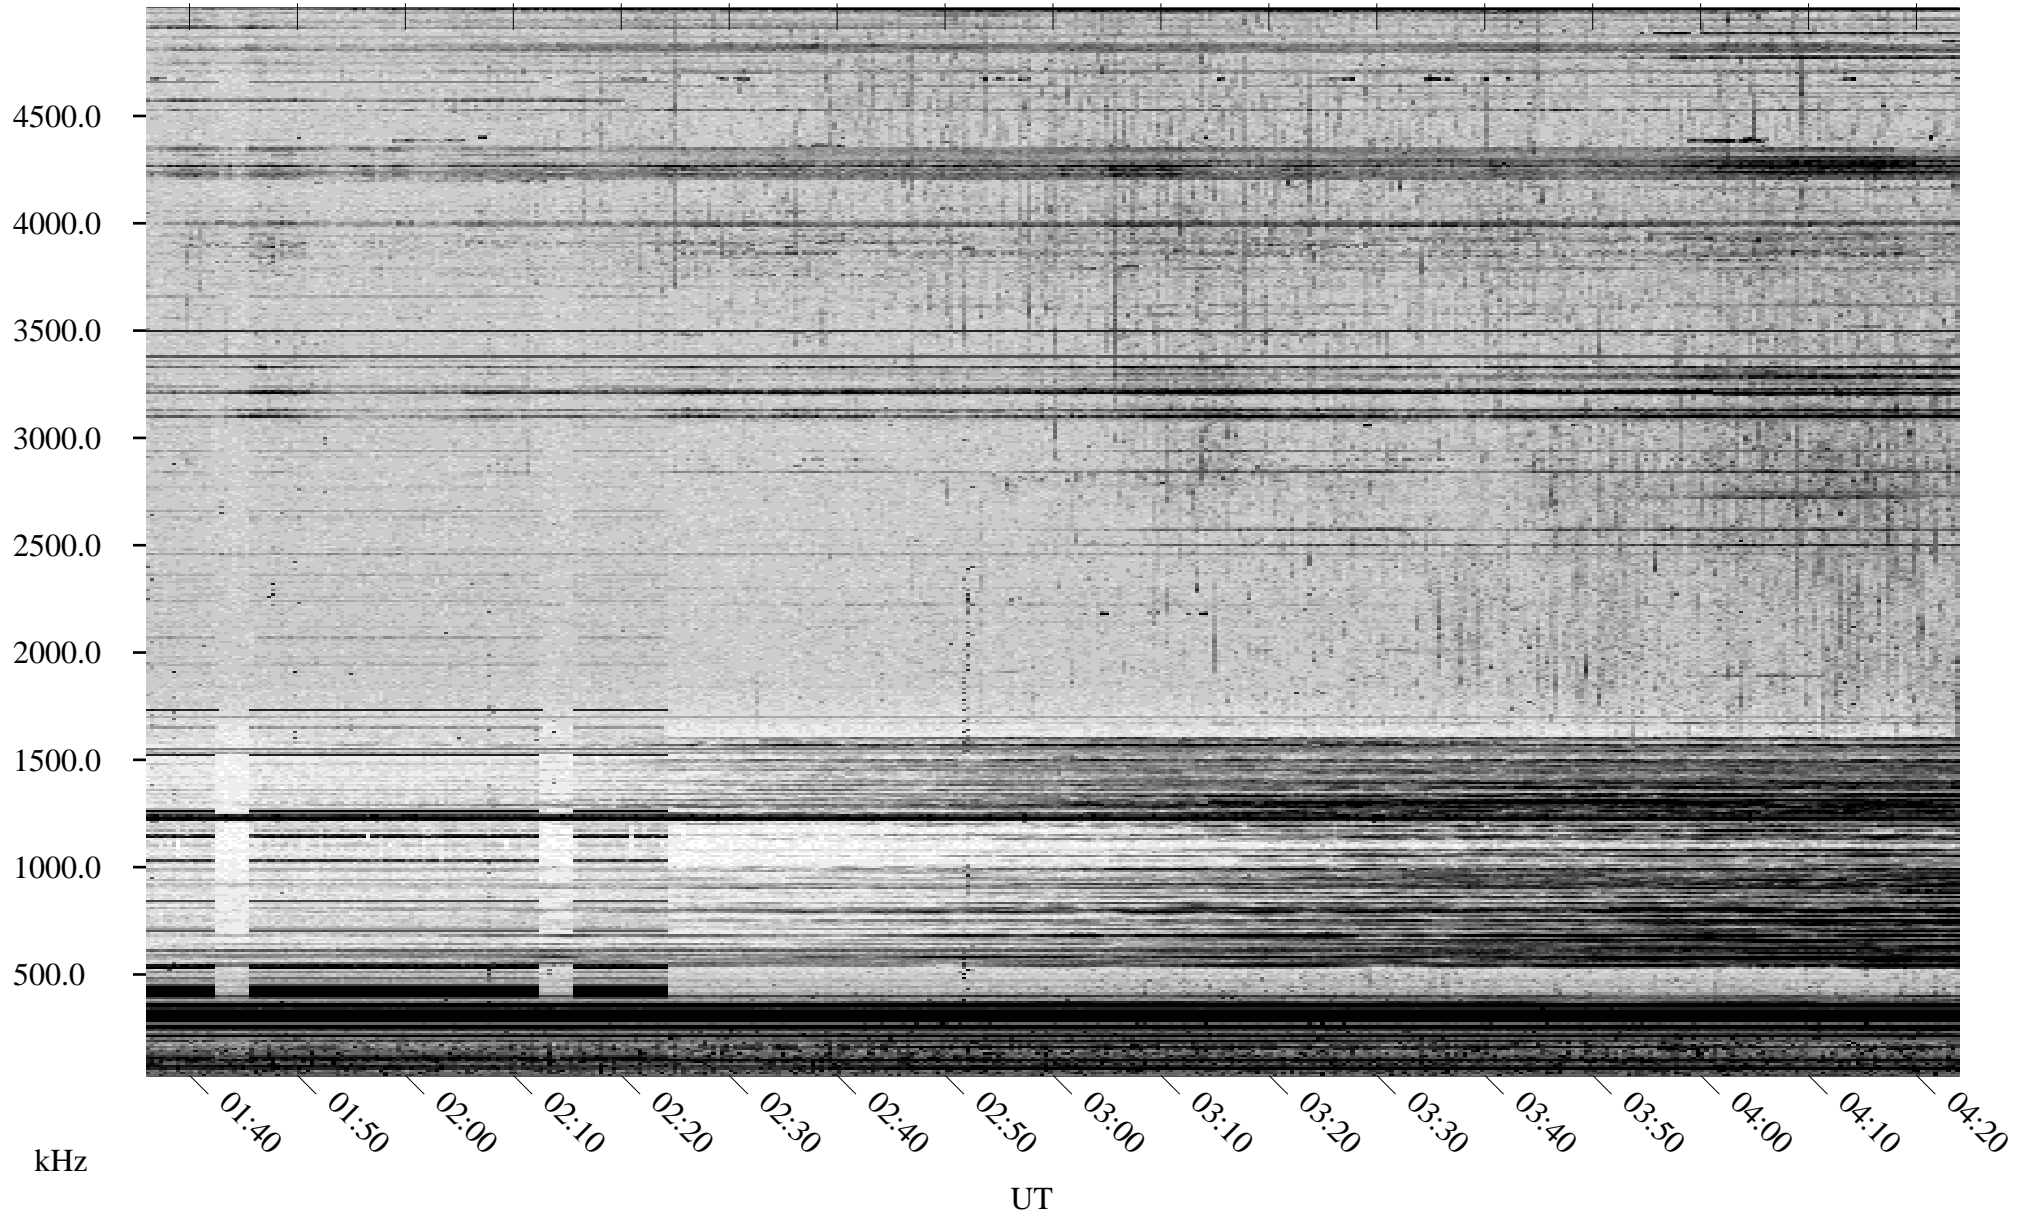

08/20/1998 Churchill, Manitoba

Linear Scale Black = 161 White = 15

ch98232l.r01m max_12

Page 1

08/20/1998 Churchill, Manitoba

Linear Scale Black = 161 White = 15

ch98232l.r01m max_12

Page 2

08/21/1998 Churchill, Manitoba

Linear Scale Black = 161 White = 15

ch98232l.r01m max_12

Page 3

08/21/1998 Churchill, Manitoba

Linear Scale Black = 161 White = 15

ch98232l.r01m max_12

Page 4

08/21/1998 Churchill, Manitoba

Linear Scale Black = 161 White = 15

ch98232l.r01m max_12

Page 5

08/21/1998 Churchill, Manitoba

Linear Scale Black = 161 White = 15

ch98232l.r01m max_12

Page 6

08/21/1998 Churchill, Manitoba

Linear Scale Black = 161 White = 15

ch98232l.r01m max_12

Page 7

08/21/1998 Churchill, Manitoba

Linear Scale Black = 161 White = 15

ch98232l.r01m max_12

Page 8