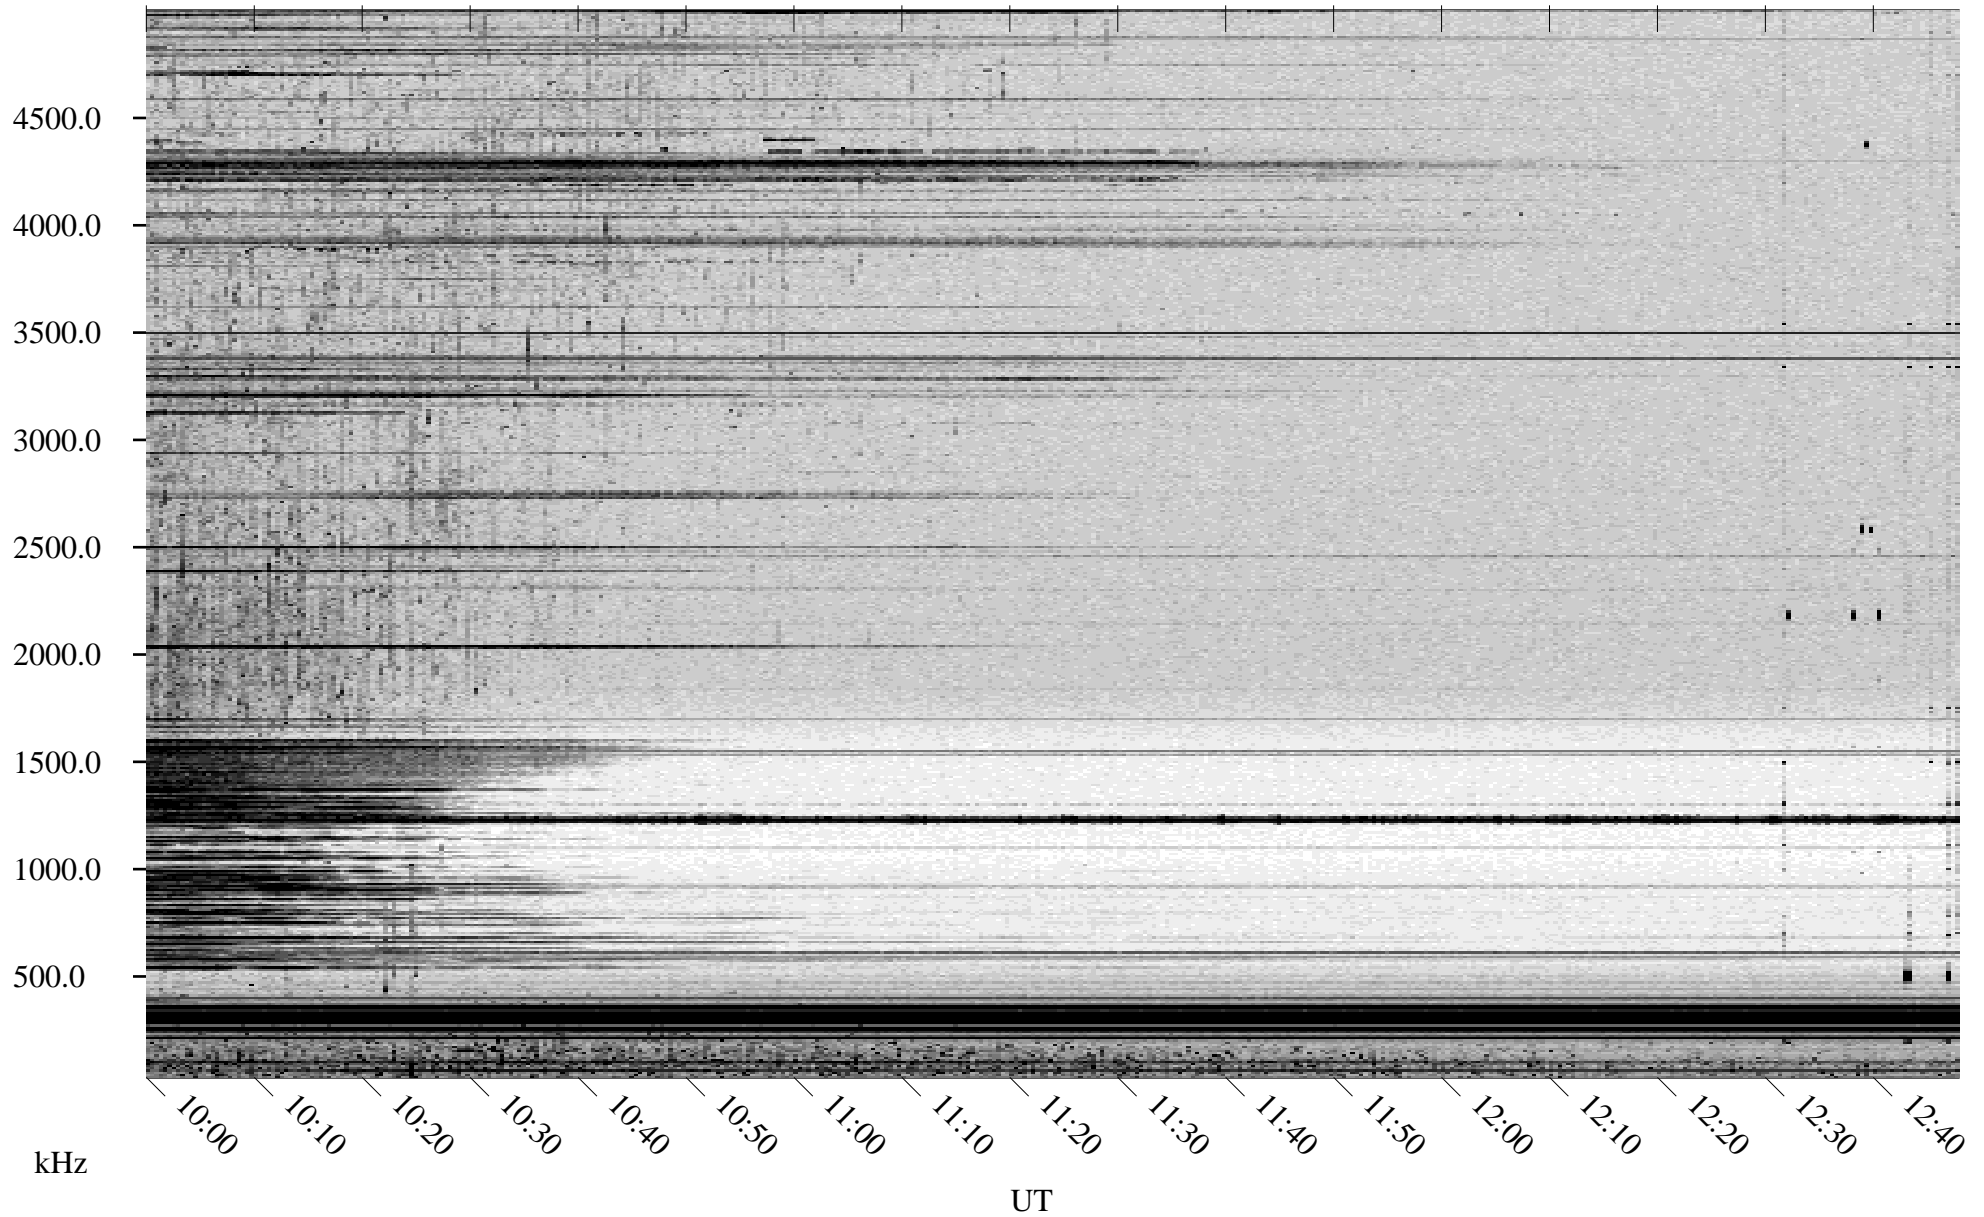

08/20/1998 Churchill, Manitoba

Linear Scale Black = 161 White = 15

ch98232l.r01m max_12

Page 1

08/20/1998 Churchill, Manitoba

Linear Scale Black = 161 White = 15

ch98232l.r01m max_12

Page 2

08/21/1998 Churchill, Manitoba

Linear Scale Black = 161 White = 15

ch98232l.r01m max_12

Page 3

08/21/1998 Churchill, Manitoba

Linear Scale Black = 161 White = 15

ch98232l.r01m max_12

Page 4

08/21/1998 Churchill, Manitoba

Linear Scale Black = 161 White = 15

ch98232l.r01m max_12

Page 5

08/21/1998 Churchill, Manitoba

Linear Scale Black = 161 White = 15

ch98232l.r01m max_12

Page 6

08/21/1998 Churchill, Manitoba

Linear Scale Black = 161 White = 15

ch98232l.r01m max_12

Page 7

08/21/1998 Churchill, Manitoba

Linear Scale Black = 161 White = 15

ch98232l.r01m max_12

Page 8