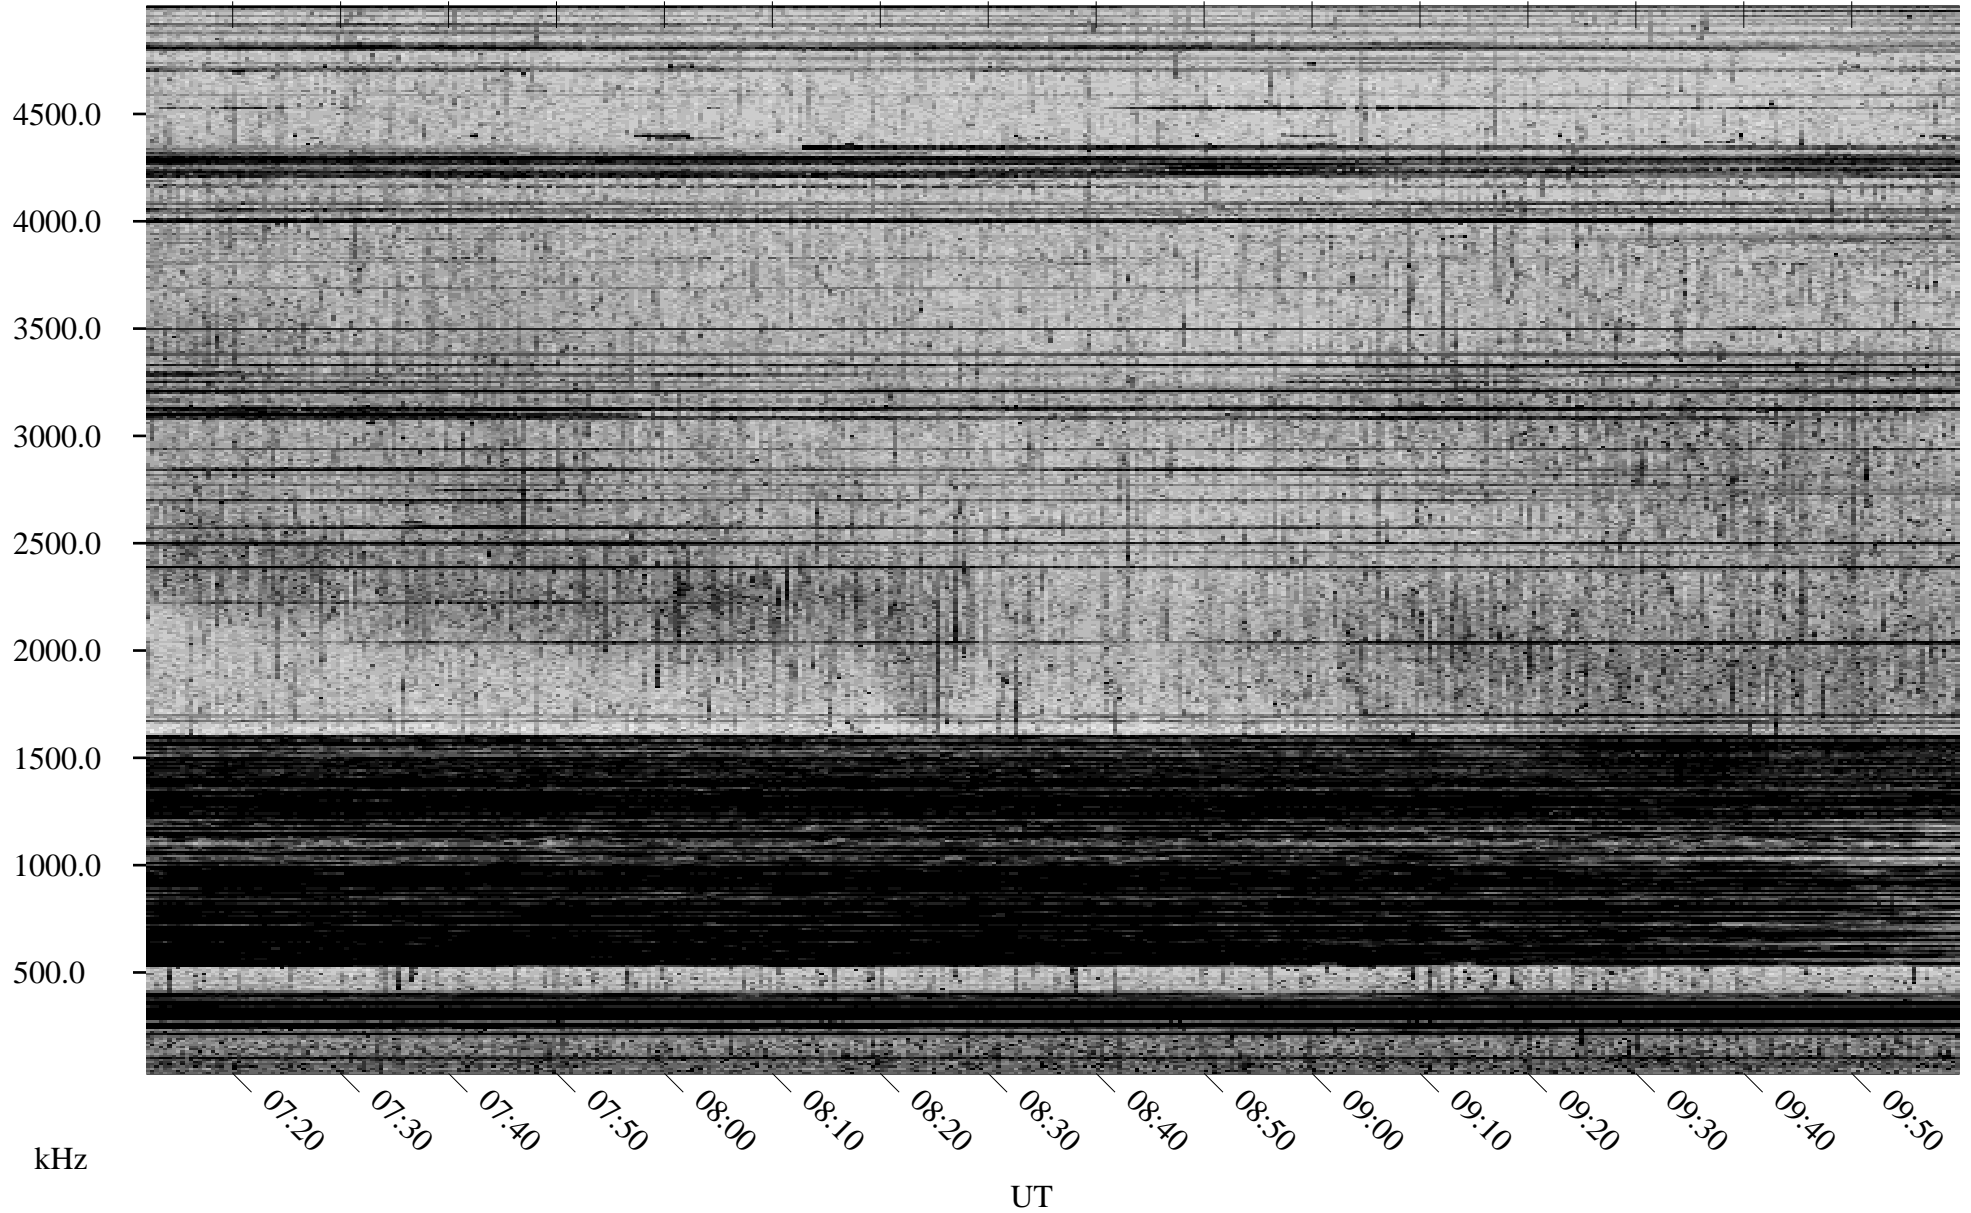

08/20/1998 Churchill, Manitoba

Linear Scale Black = 161 White = 15

ch98232l.r01m max_12

Page 1

08/20/1998 Churchill, Manitoba

Linear Scale Black = 161 White = 15

ch98232l.r01m max_12

Page 2

08/21/1998 Churchill, Manitoba

Linear Scale Black = 161 White = 15

ch98232l.r01m max_12

Page 3

08/21/1998 Churchill, Manitoba

Linear Scale Black = 161 White = 15

ch98232l.r01m max_12

Page 4

08/21/1998 Churchill, Manitoba

Linear Scale Black = 161 White = 15

ch98232l.r01m max_12

Page 5

08/21/1998 Churchill, Manitoba

Linear Scale Black = 161 White = 15

ch98232l.r01m max_12

Page 6

08/21/1998 Churchill, Manitoba

Linear Scale Black = 161 White = 15

ch98232l.r01m max_12

Page 7

08/21/1998 Churchill, Manitoba

Linear Scale Black = 161 White = 15

ch98232l.r01m max_12

Page 8