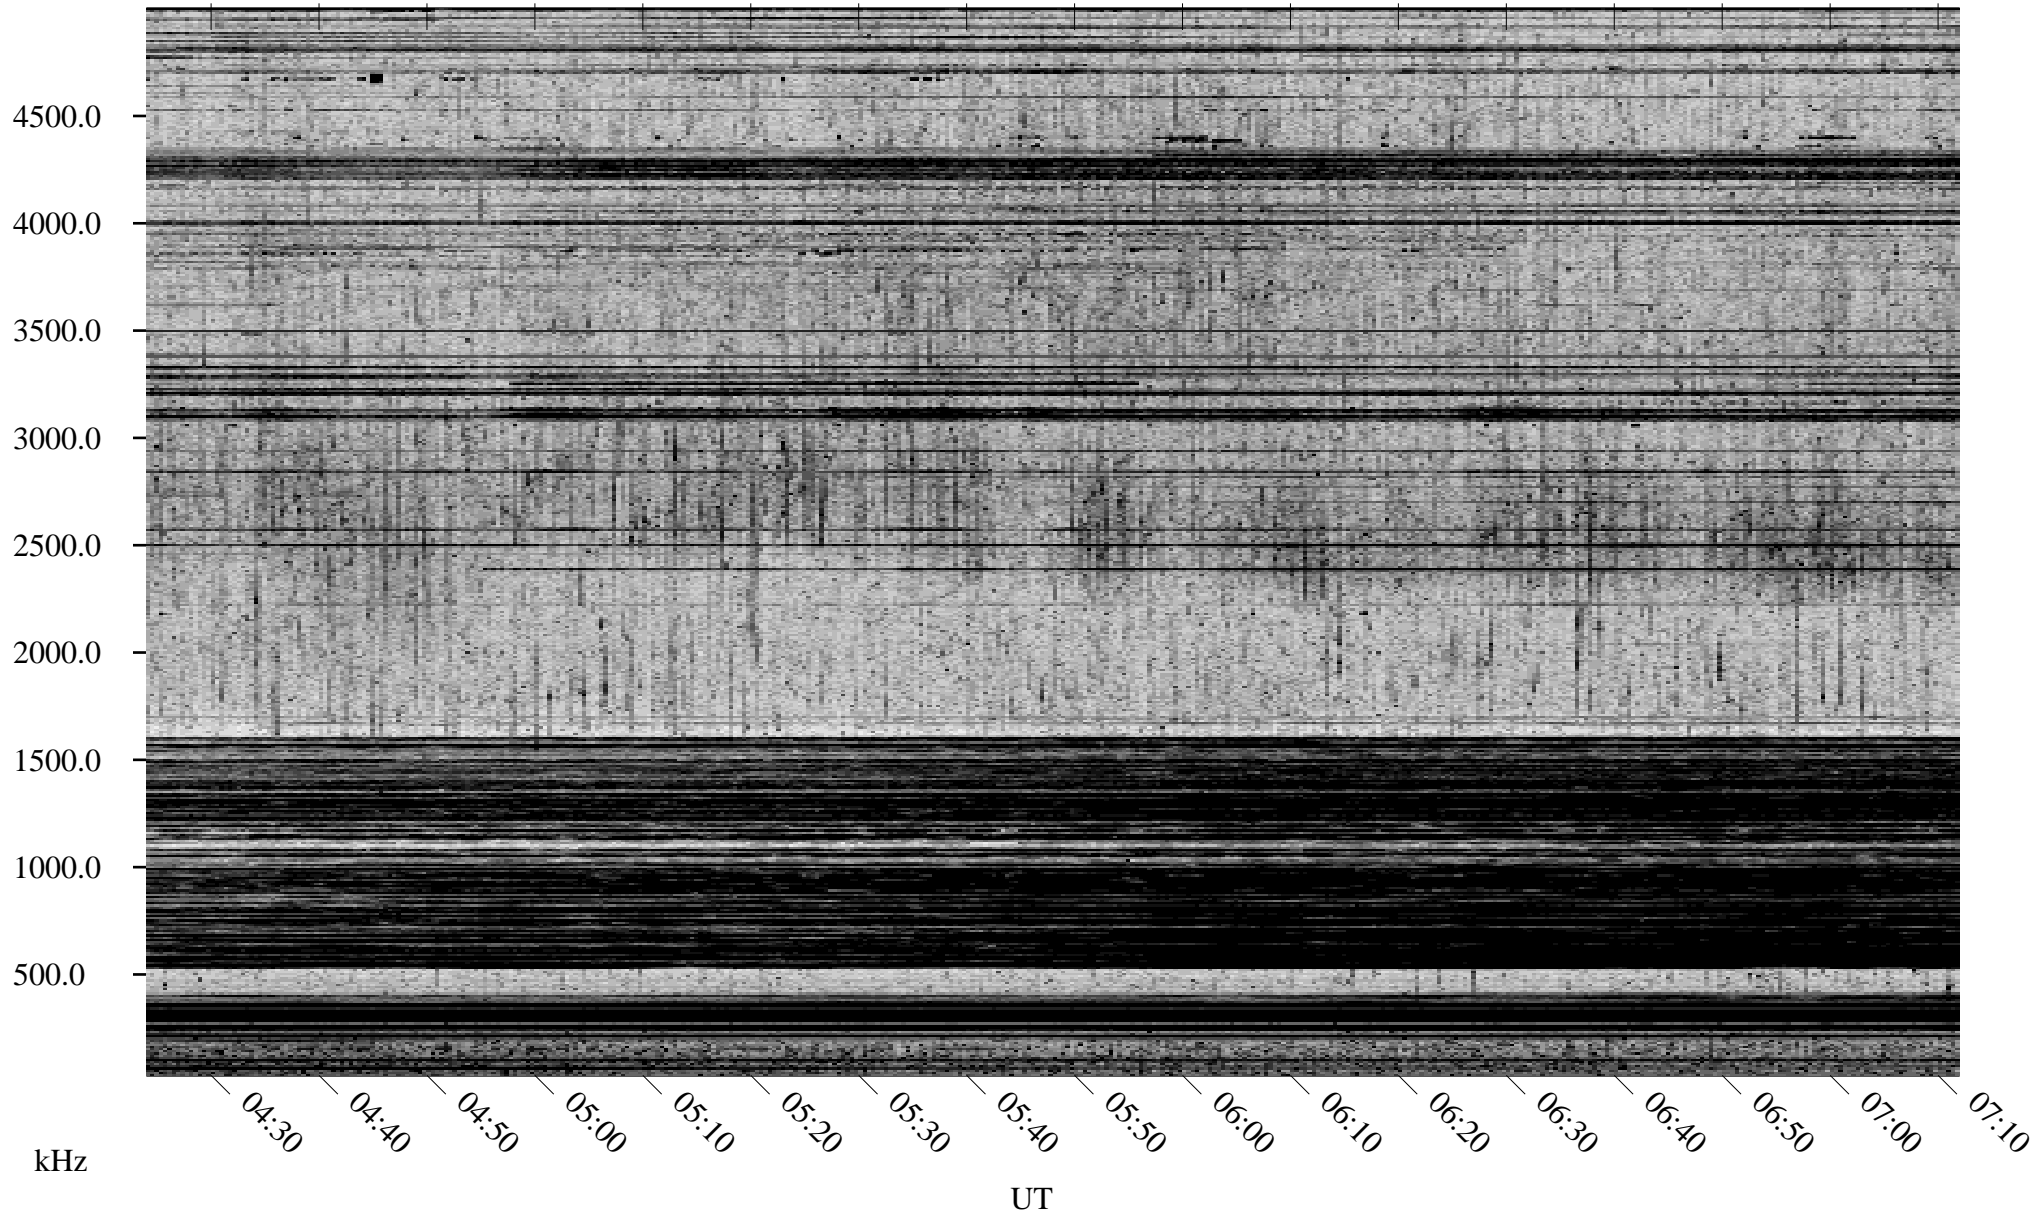

08/20/1998 Churchill, Manitoba

Linear Scale Black = 161 White = 15

ch98232l.r01m max_12

Page 1

08/20/1998 Churchill, Manitoba

Linear Scale Black = 161 White = 15

ch98232l.r01m max_12

Page 2

08/21/1998 Churchill, Manitoba

Linear Scale Black = 161 White = 15

ch98232l.r01m max_12

Page 3

08/21/1998 Churchill, Manitoba

Linear Scale Black = 161 White = 15

ch98232l.r01m max_12

Page 4

08/21/1998 Churchill, Manitoba

Linear Scale Black = 161 White = 15

ch98232l.r01m max_12

Page 5

08/21/1998 Churchill, Manitoba

Linear Scale Black = 161 White = 15

ch98232l.r01m max_12

Page 6

08/21/1998 Churchill, Manitoba

Linear Scale Black = 161 White = 15

ch98232l.r01m max_12

Page 7

08/21/1998 Churchill, Manitoba

Linear Scale Black = 161 White = 15

ch98232l.r01m max_12

Page 8