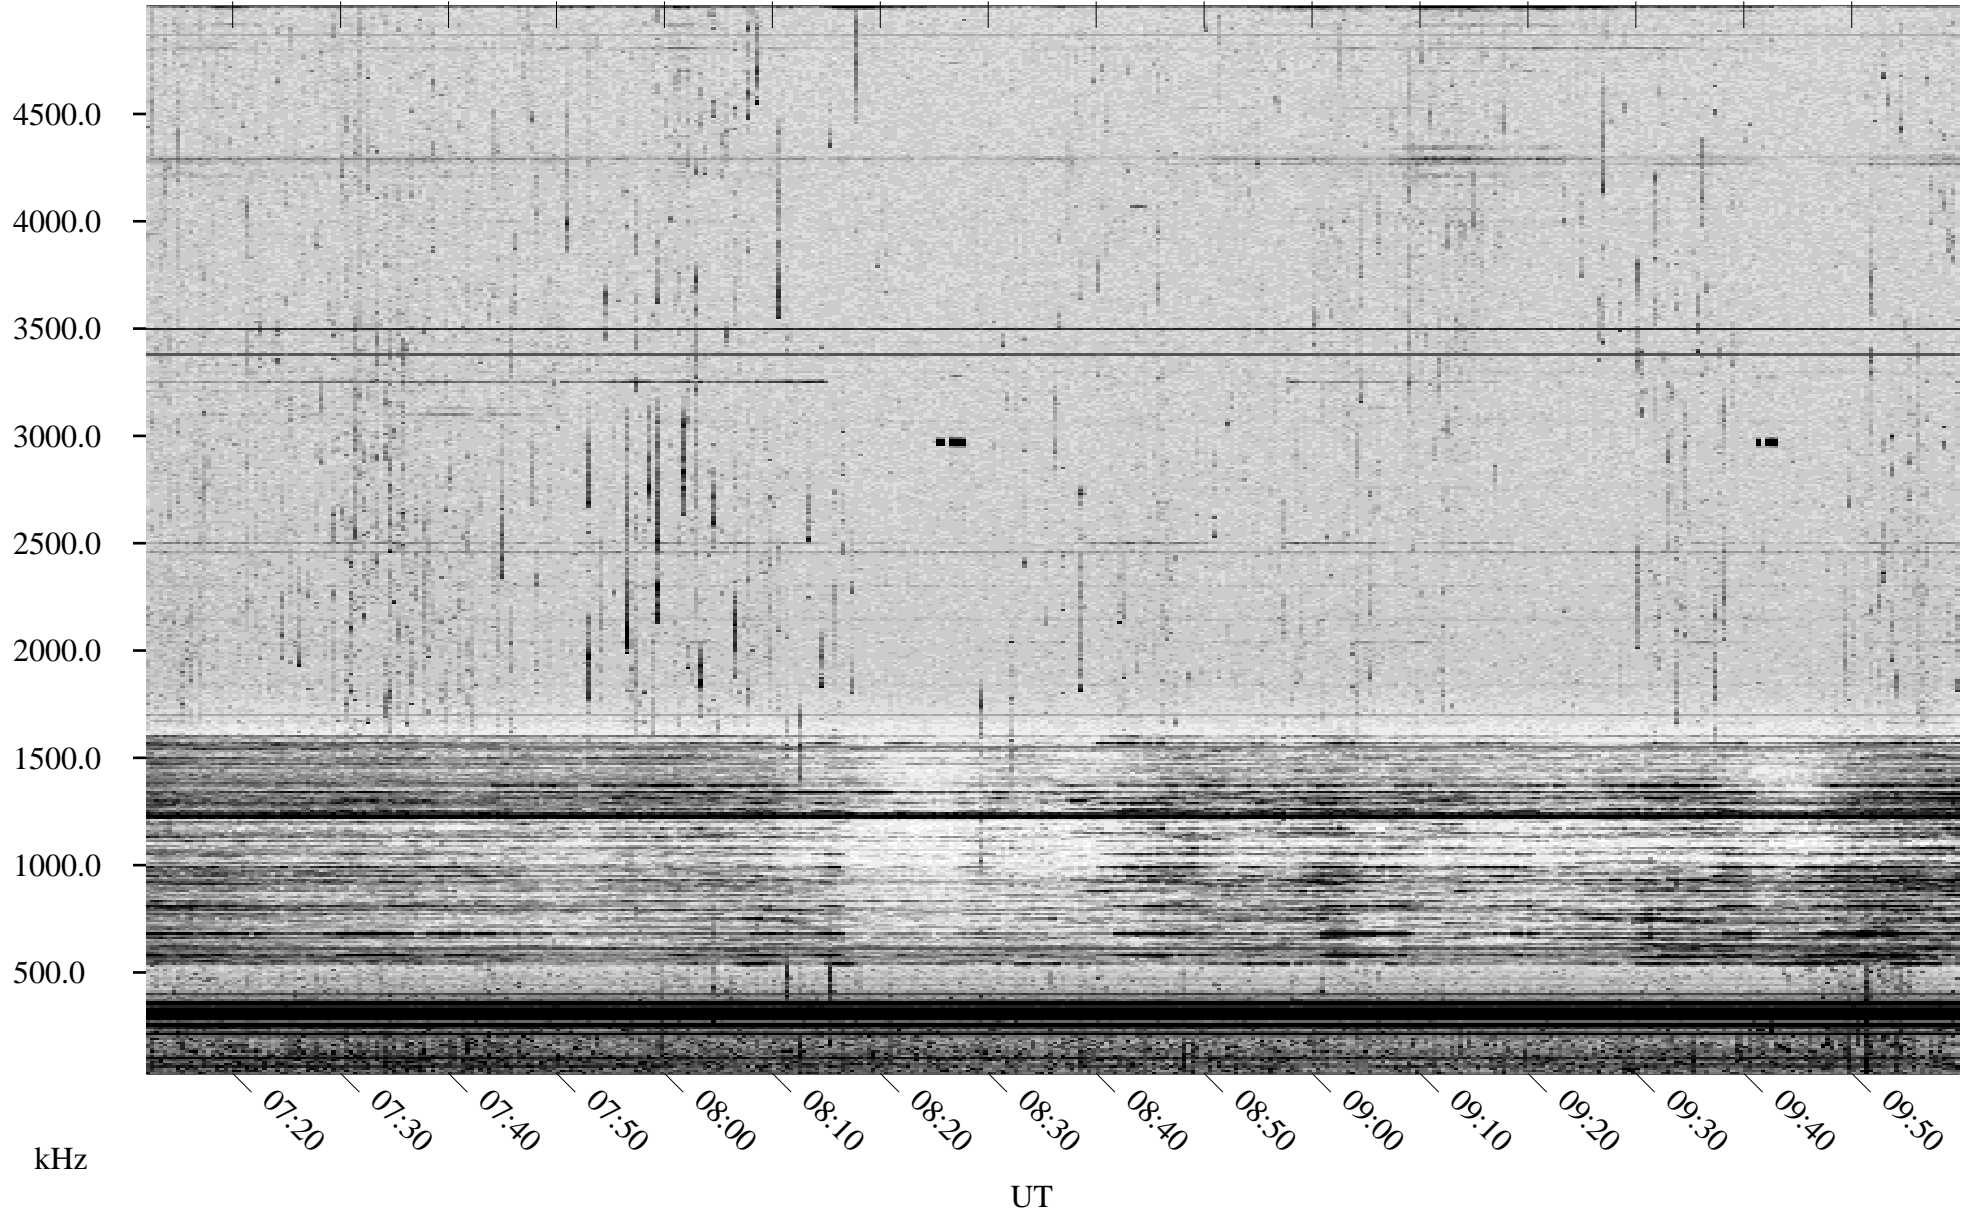

08/21/1998 Churchill, Manitoba

Linear Scale Black = 161 White = 15

ch982331.r00m max_12

Page 1

08/21/1998 Churchill, Manitoba

Linear Scale Black = 161 White = 15

ch982331.r00m max_12

Page 2

08/22/1998 Churchill, Manitoba

Linear Scale Black = 161 White = 15

ch982331l.r00m max_12

Page 3

08/22/1998 Churchill, Manitoba

Linear Scale Black = 161 White = 15

ch98233l.r00m max_12

Page 4

08/22/1998 Churchill, Manitoba

Linear Scale Black = 161 White = 15

ch98233l.r00m max_12

Page 5

08/22/1998 Churchill, Manitoba

Linear Scale Black = 161 White = 15

ch98233l.r00m max_12

Page 6

08/22/1998 Churchill, Manitoba

Linear Scale Black = 161 White = 15

ch982331.r00m max_12

Page 7

08/22/1998 Churchill, Manitoba

Linear Scale Black = 161 White = 15

ch982331.r00m max_12

Page 8