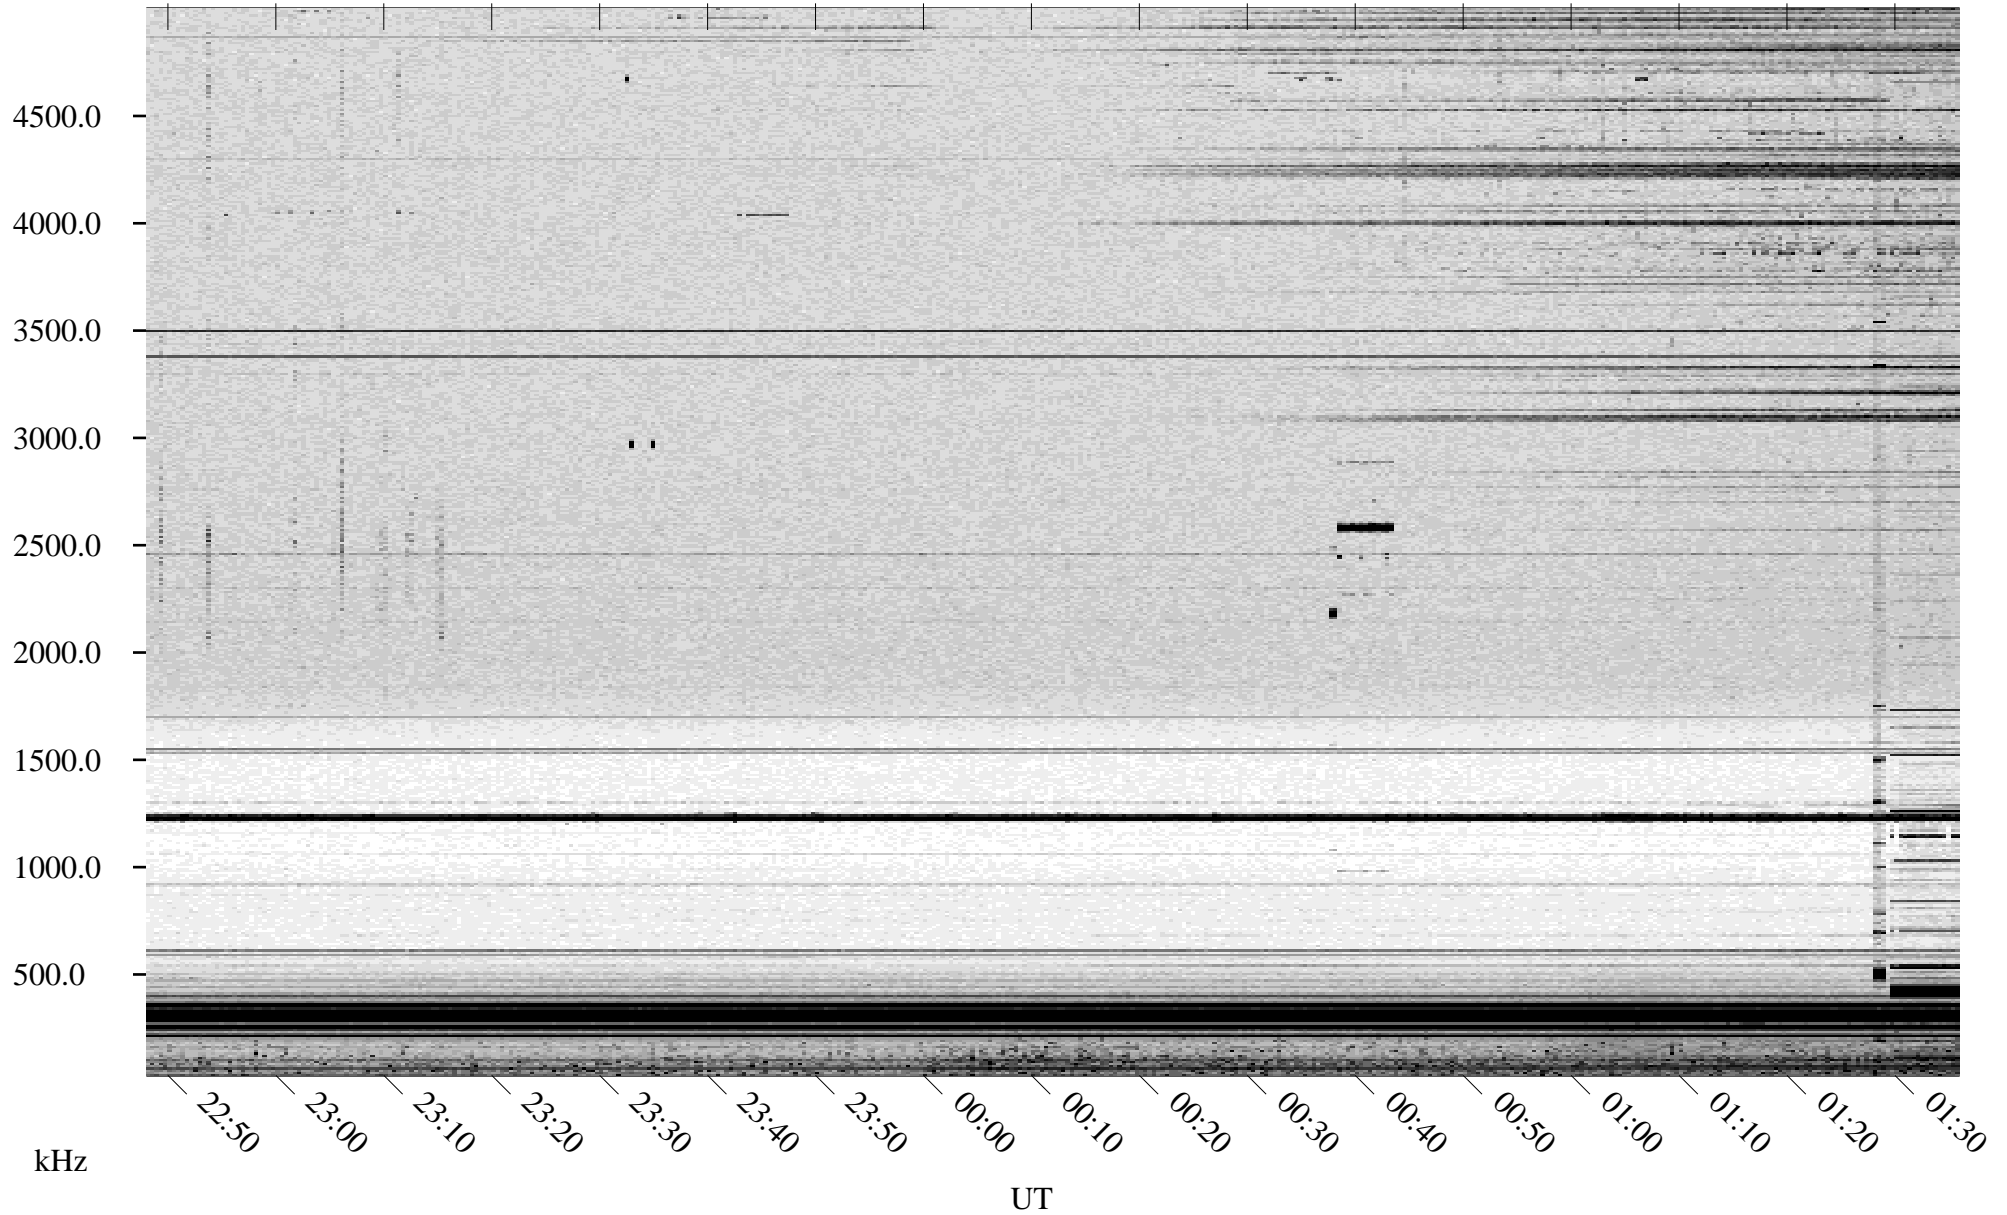

08/21/1998 Churchill, Manitoba

Linear Scale Black = 161 White = 15

ch982331.r00m max_12

Page 1

08/21/1998 Churchill, Manitoba

Linear Scale Black = 161 White = 15

ch982331.r00m max_12

Page 2

08/22/1998 Churchill, Manitoba

Linear Scale Black = 161 White = 15

ch982331l.r00m max_12

Page 3

08/22/1998 Churchill, Manitoba

Linear Scale Black = 161 White = 15

ch98233l.r00m max_12

Page 4

08/22/1998 Churchill, Manitoba

Linear Scale Black = 161 White = 15

ch98233l.r00m max_12

Page 5

08/22/1998 Churchill, Manitoba

Linear Scale Black = 161 White = 15

ch98233l.r00m max_12

Page 6

08/22/1998 Churchill, Manitoba

Linear Scale Black = 161 White = 15

ch982331.r00m max_12

Page 7

08/22/1998 Churchill, Manitoba

Linear Scale Black = 161 White = 15

ch982331.r00m max_12

Page 8