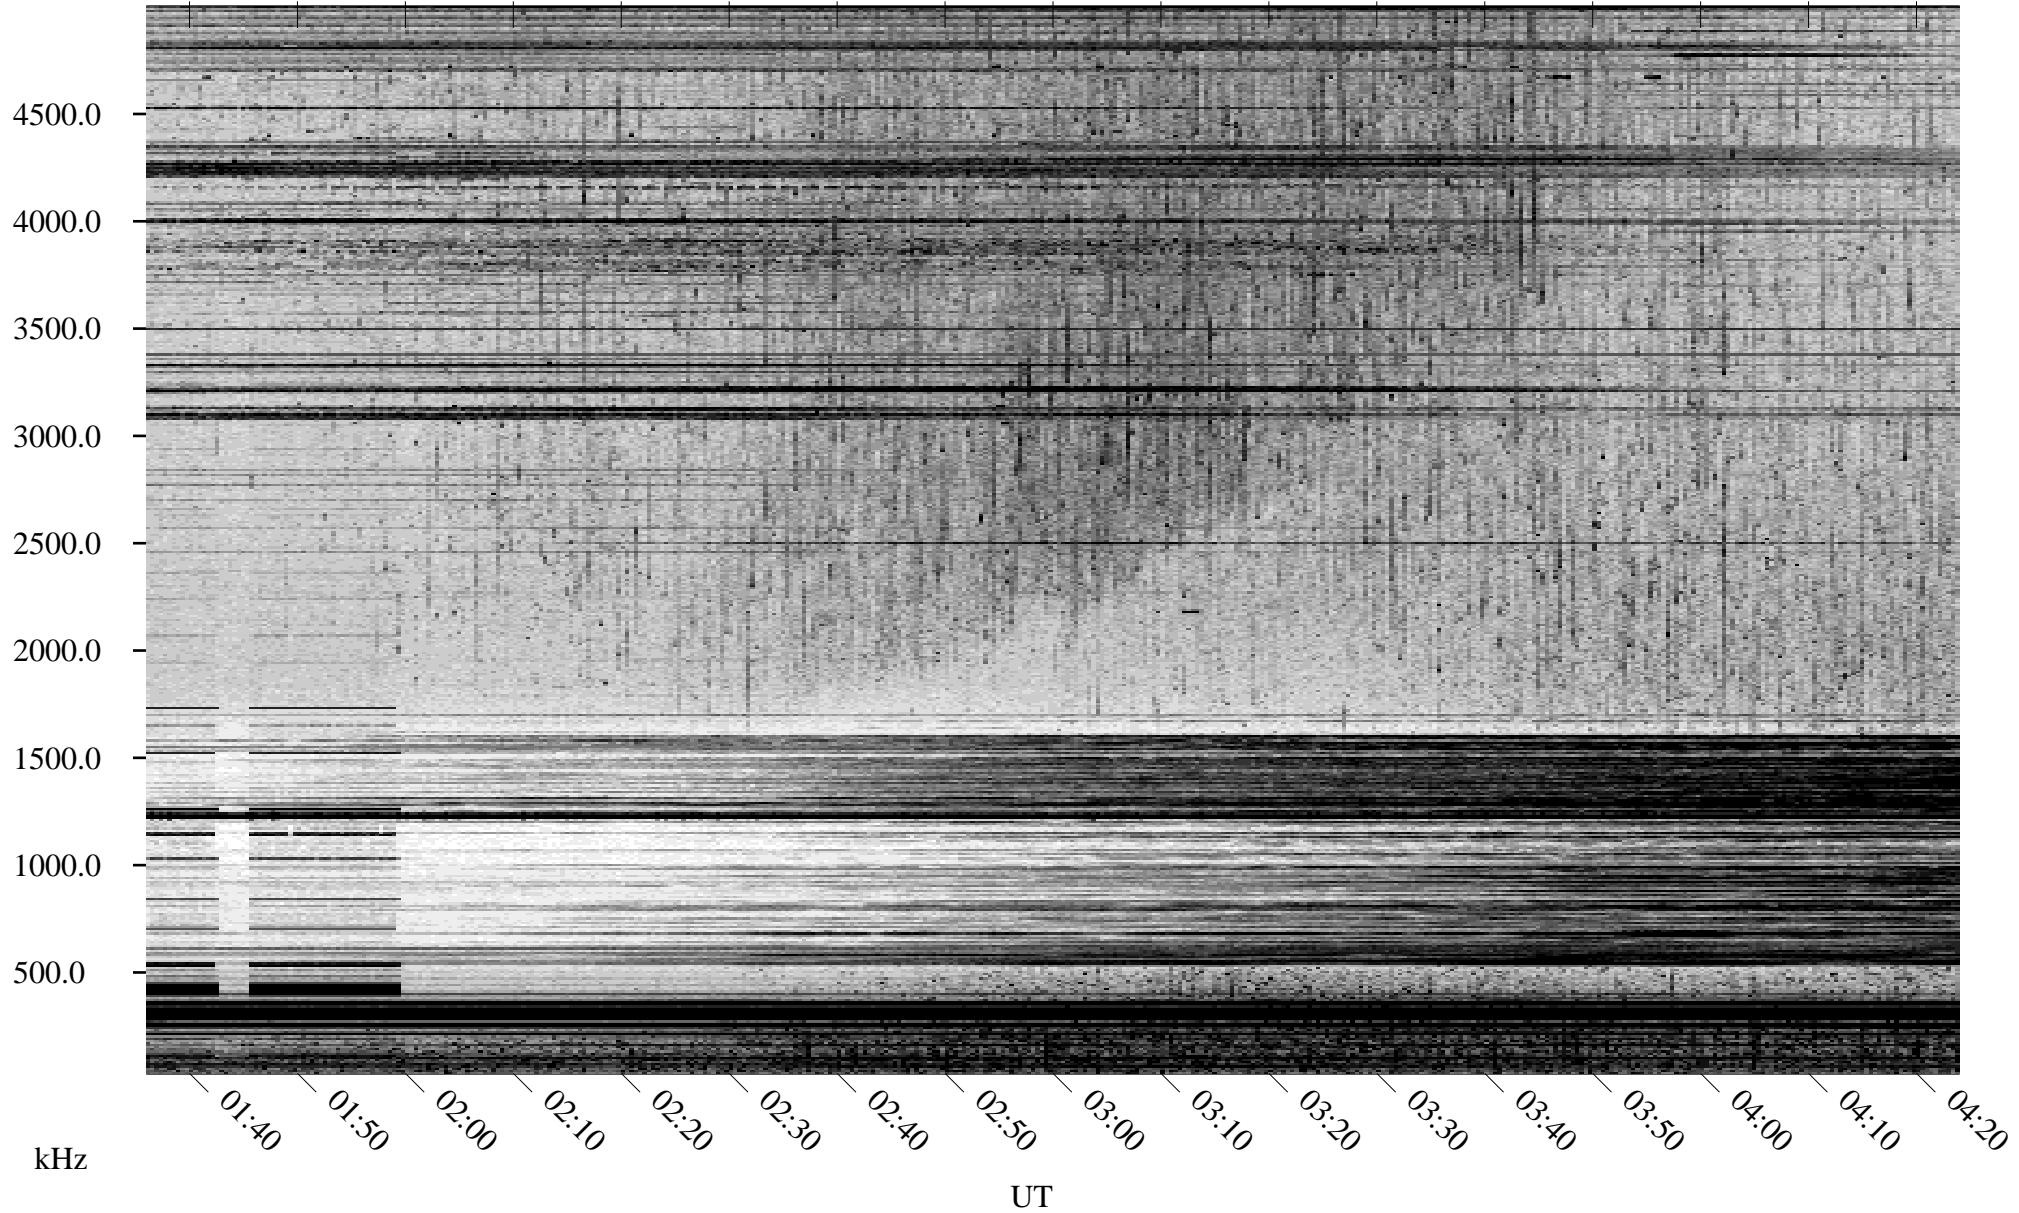

08/21/1998 Churchill, Manitoba

Linear Scale Black = 161 White = 15

ch982331.r00m max_12

Page 1

08/21/1998 Churchill, Manitoba

Linear Scale Black = 161 White = 15

ch982331.r00m max_12

Page 2

08/22/1998 Churchill, Manitoba

Linear Scale Black = 161 White = 15

ch982331l.r00m max_12

Page 3

08/22/1998 Churchill, Manitoba

Linear Scale Black = 161 White = 15

ch98233l.r00m max_12

Page 4

08/22/1998 Churchill, Manitoba

Linear Scale Black = 161 White = 15

ch98233l.r00m max_12

Page 5

08/22/1998 Churchill, Manitoba

Linear Scale Black = 161 White = 15

ch98233l.r00m max_12

Page 6

08/22/1998 Churchill, Manitoba

Linear Scale Black = 161 White = 15

ch982331.r00m max_12

Page 7

08/22/1998 Churchill, Manitoba

Linear Scale Black = 161 White = 15

ch982331.r00m max_12

Page 8