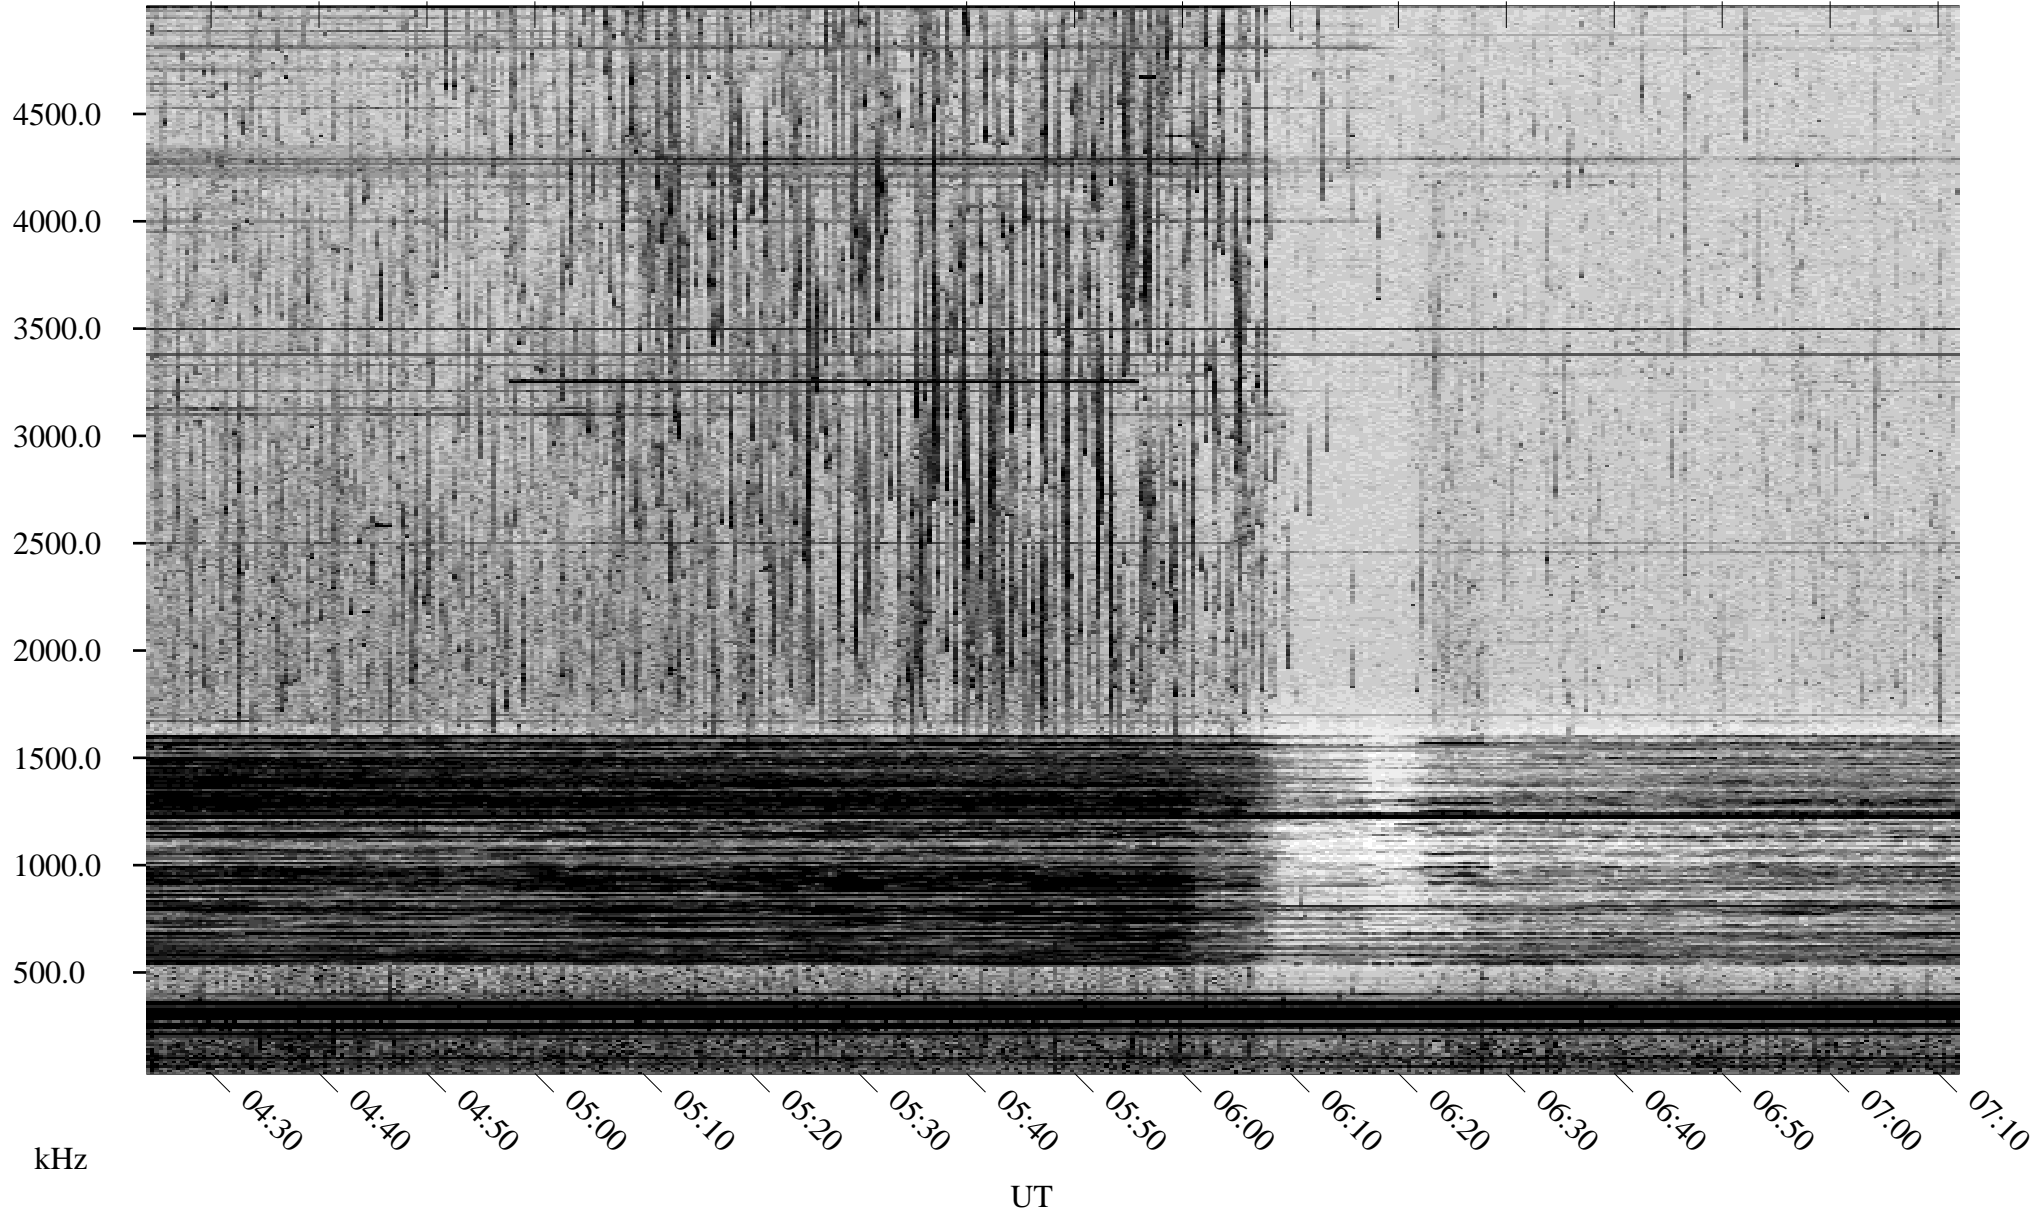

08/21/1998 Churchill, Manitoba

Linear Scale Black = 161 White = 15

ch982331.r00m max_12

Page 1

08/21/1998 Churchill, Manitoba

Linear Scale Black = 161 White = 15

ch982331.r00m max_12

Page 2

08/22/1998 Churchill, Manitoba

Linear Scale Black = 161 White = 15

ch982331l.r00m max_12

Page 3

08/22/1998 Churchill, Manitoba

Linear Scale Black = 161 White = 15

ch98233l.r00m max_12

Page 4

08/22/1998 Churchill, Manitoba

Linear Scale Black = 161 White = 15

ch98233l.r00m max_12

Page 5

08/22/1998 Churchill, Manitoba

Linear Scale Black = 161 White = 15

ch98233l.r00m max_12

Page 6

08/22/1998 Churchill, Manitoba

Linear Scale Black = 161 White = 15

ch982331.r00m max_12

Page 7

08/22/1998 Churchill, Manitoba

Linear Scale Black = 161 White = 15

ch982331.r00m max_12

Page 8