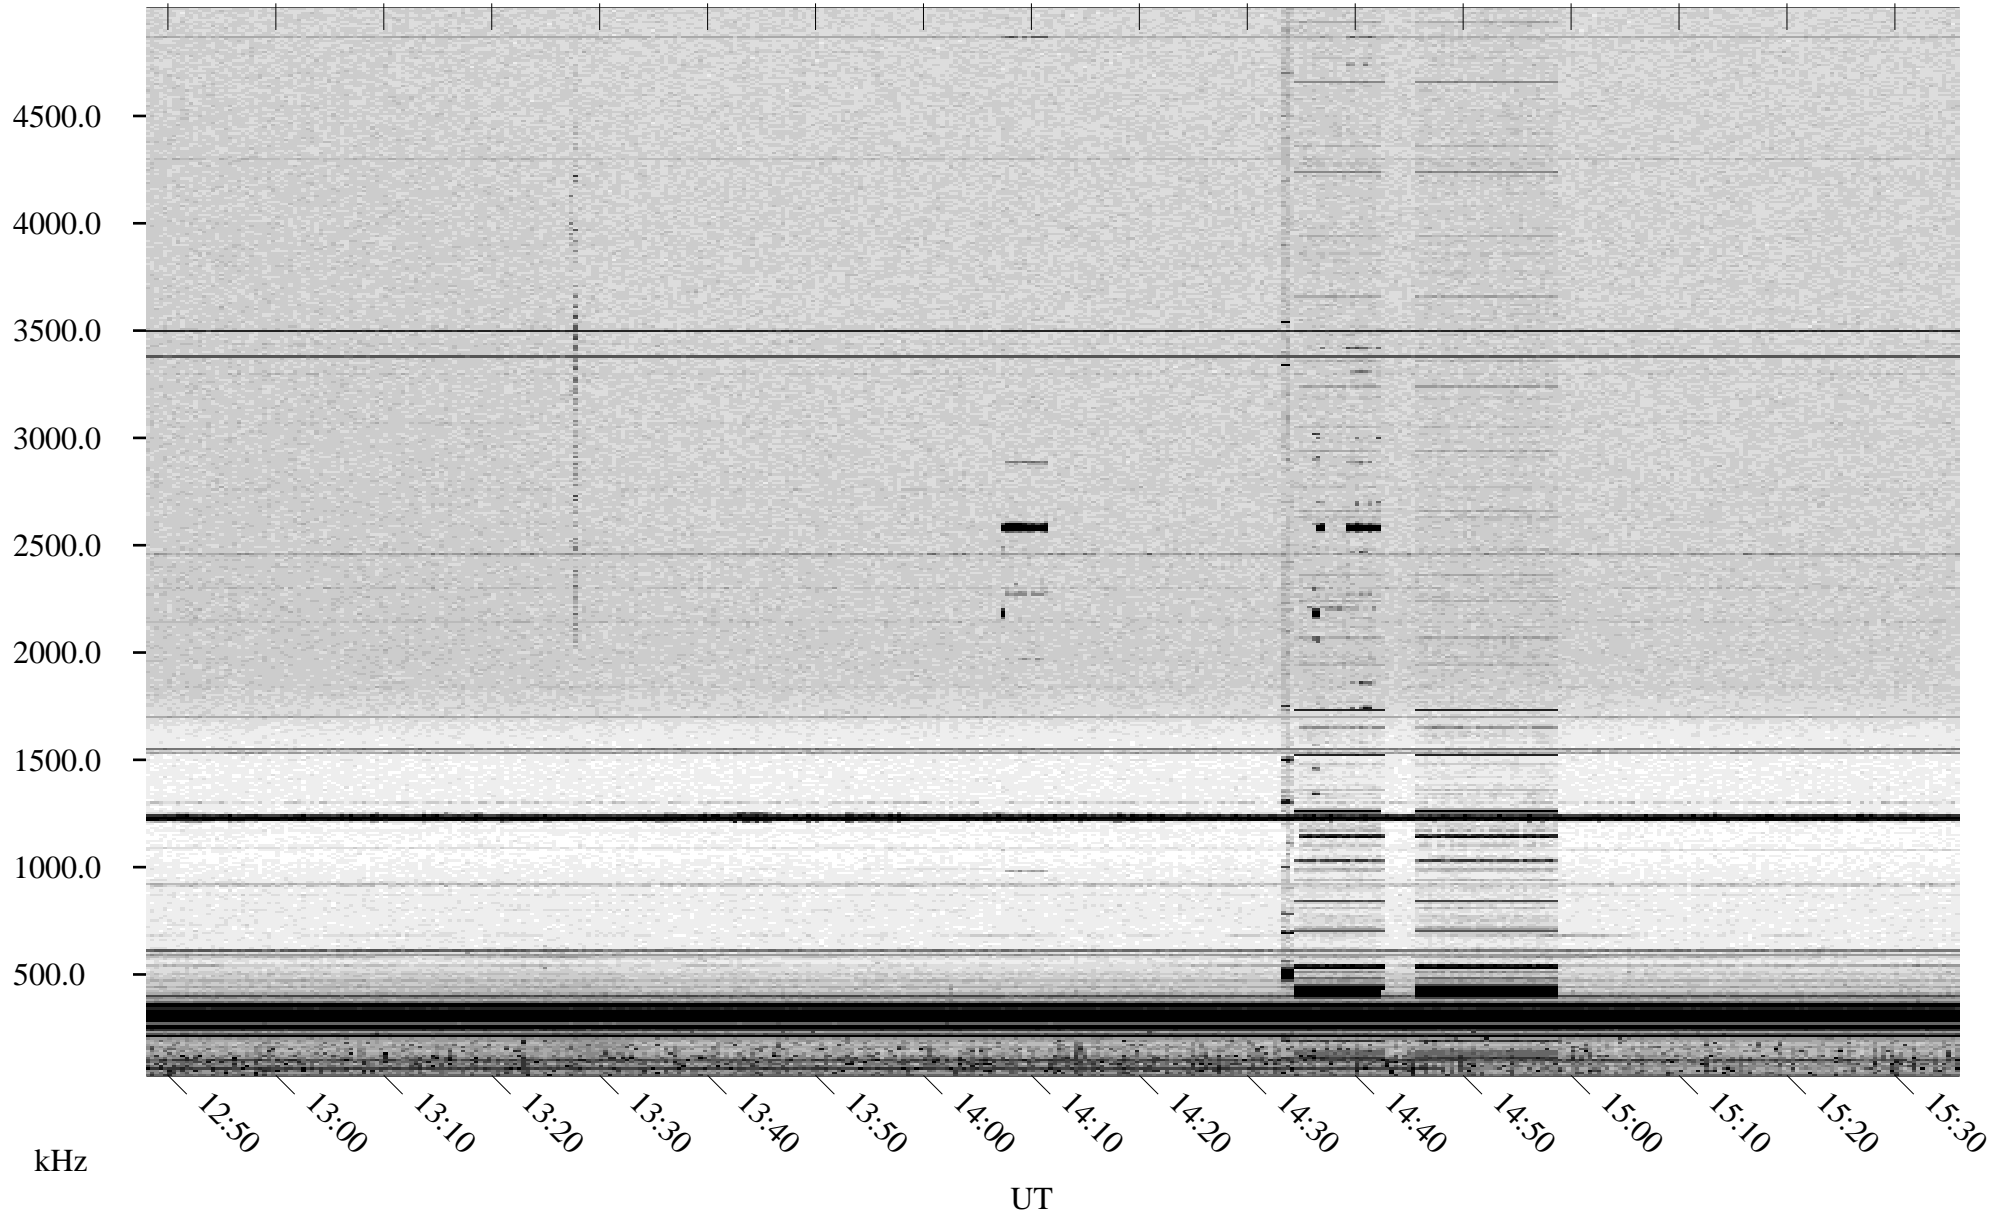

08/21/1998 Churchill, Manitoba

Linear Scale Black = 161 White = 15

ch982331.r00m max_12

Page 1

08/21/1998 Churchill, Manitoba

Linear Scale Black = 161 White = 15

ch982331.r00m max_12

Page 2

08/22/1998 Churchill, Manitoba

Linear Scale Black = 161 White = 15

ch982331l.r00m max_12

Page 3

08/22/1998 Churchill, Manitoba

Linear Scale Black = 161 White = 15

ch98233l.r00m max_12

Page 4

08/22/1998 Churchill, Manitoba

Linear Scale Black = 161 White = 15

ch98233l.r00m max_12

Page 5

08/22/1998 Churchill, Manitoba

Linear Scale Black = 161 White = 15

ch98233l.r00m max_12

Page 6

08/22/1998 Churchill, Manitoba

Linear Scale Black = 161 White = 15

ch982331.r00m max_12

Page 7

08/22/1998 Churchill, Manitoba

Linear Scale Black = 161 White = 15

ch982331.r00m max_12

Page 8