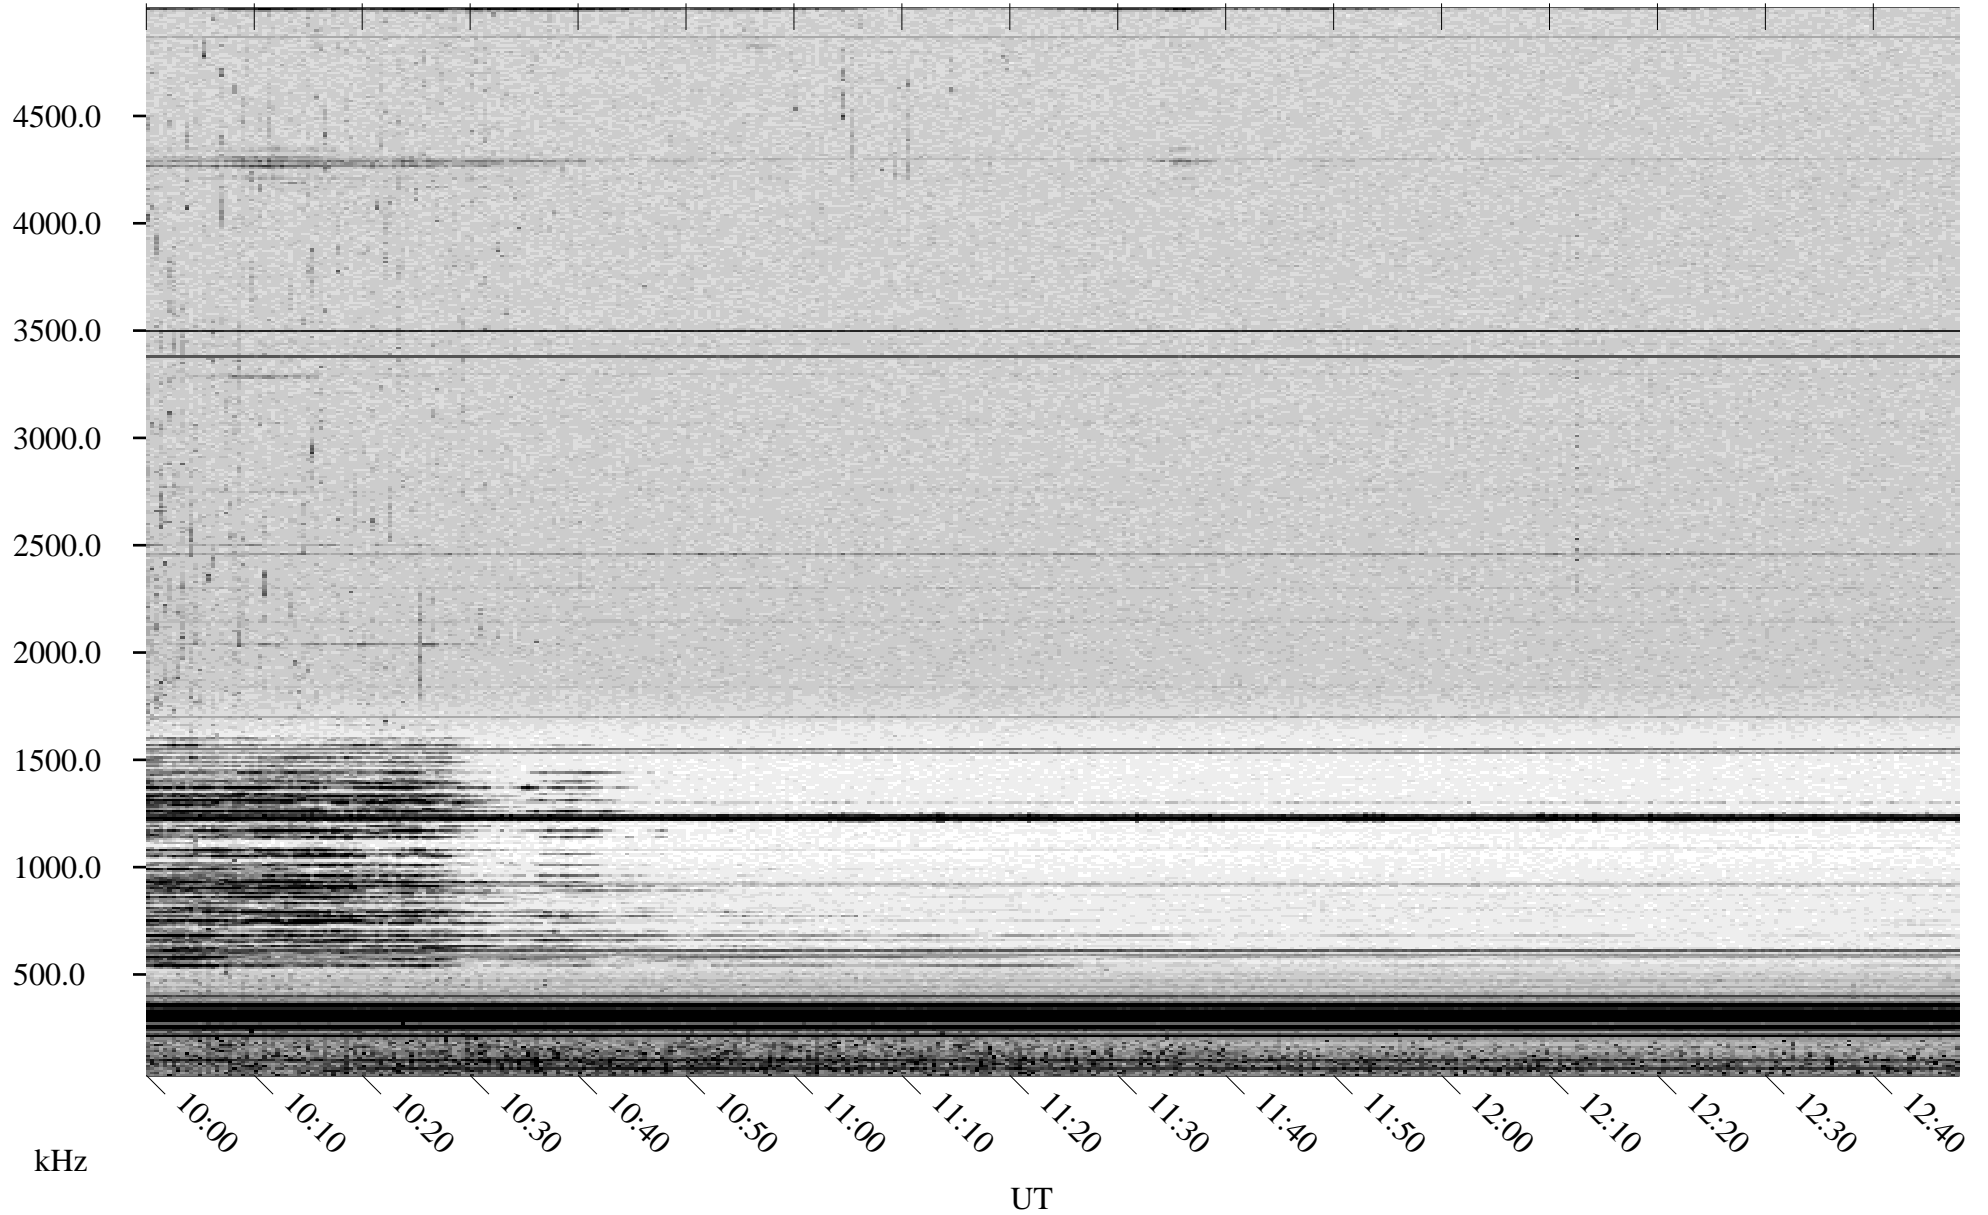

08/21/1998 Churchill, Manitoba

Linear Scale Black = 161 White = 15

ch982331.r00m max_12

Page 1

08/21/1998 Churchill, Manitoba

Linear Scale Black = 161 White = 15

ch982331.r00m max_12

Page 2

08/22/1998 Churchill, Manitoba

Linear Scale Black = 161 White = 15

ch982331l.r00m max_12

Page 3

08/22/1998 Churchill, Manitoba

Linear Scale Black = 161 White = 15

ch98233l.r00m max_12

Page 4

08/22/1998 Churchill, Manitoba

Linear Scale Black = 161 White = 15

ch98233l.r00m max_12

Page 5

08/22/1998 Churchill, Manitoba

Linear Scale Black = 161 White = 15

ch98233l.r00m max_12

Page 6

08/22/1998 Churchill, Manitoba

Linear Scale Black = 161 White = 15

ch982331.r00m max_12

Page 7

08/22/1998 Churchill, Manitoba

Linear Scale Black = 161 White = 15

ch982331.r00m max_12

Page 8