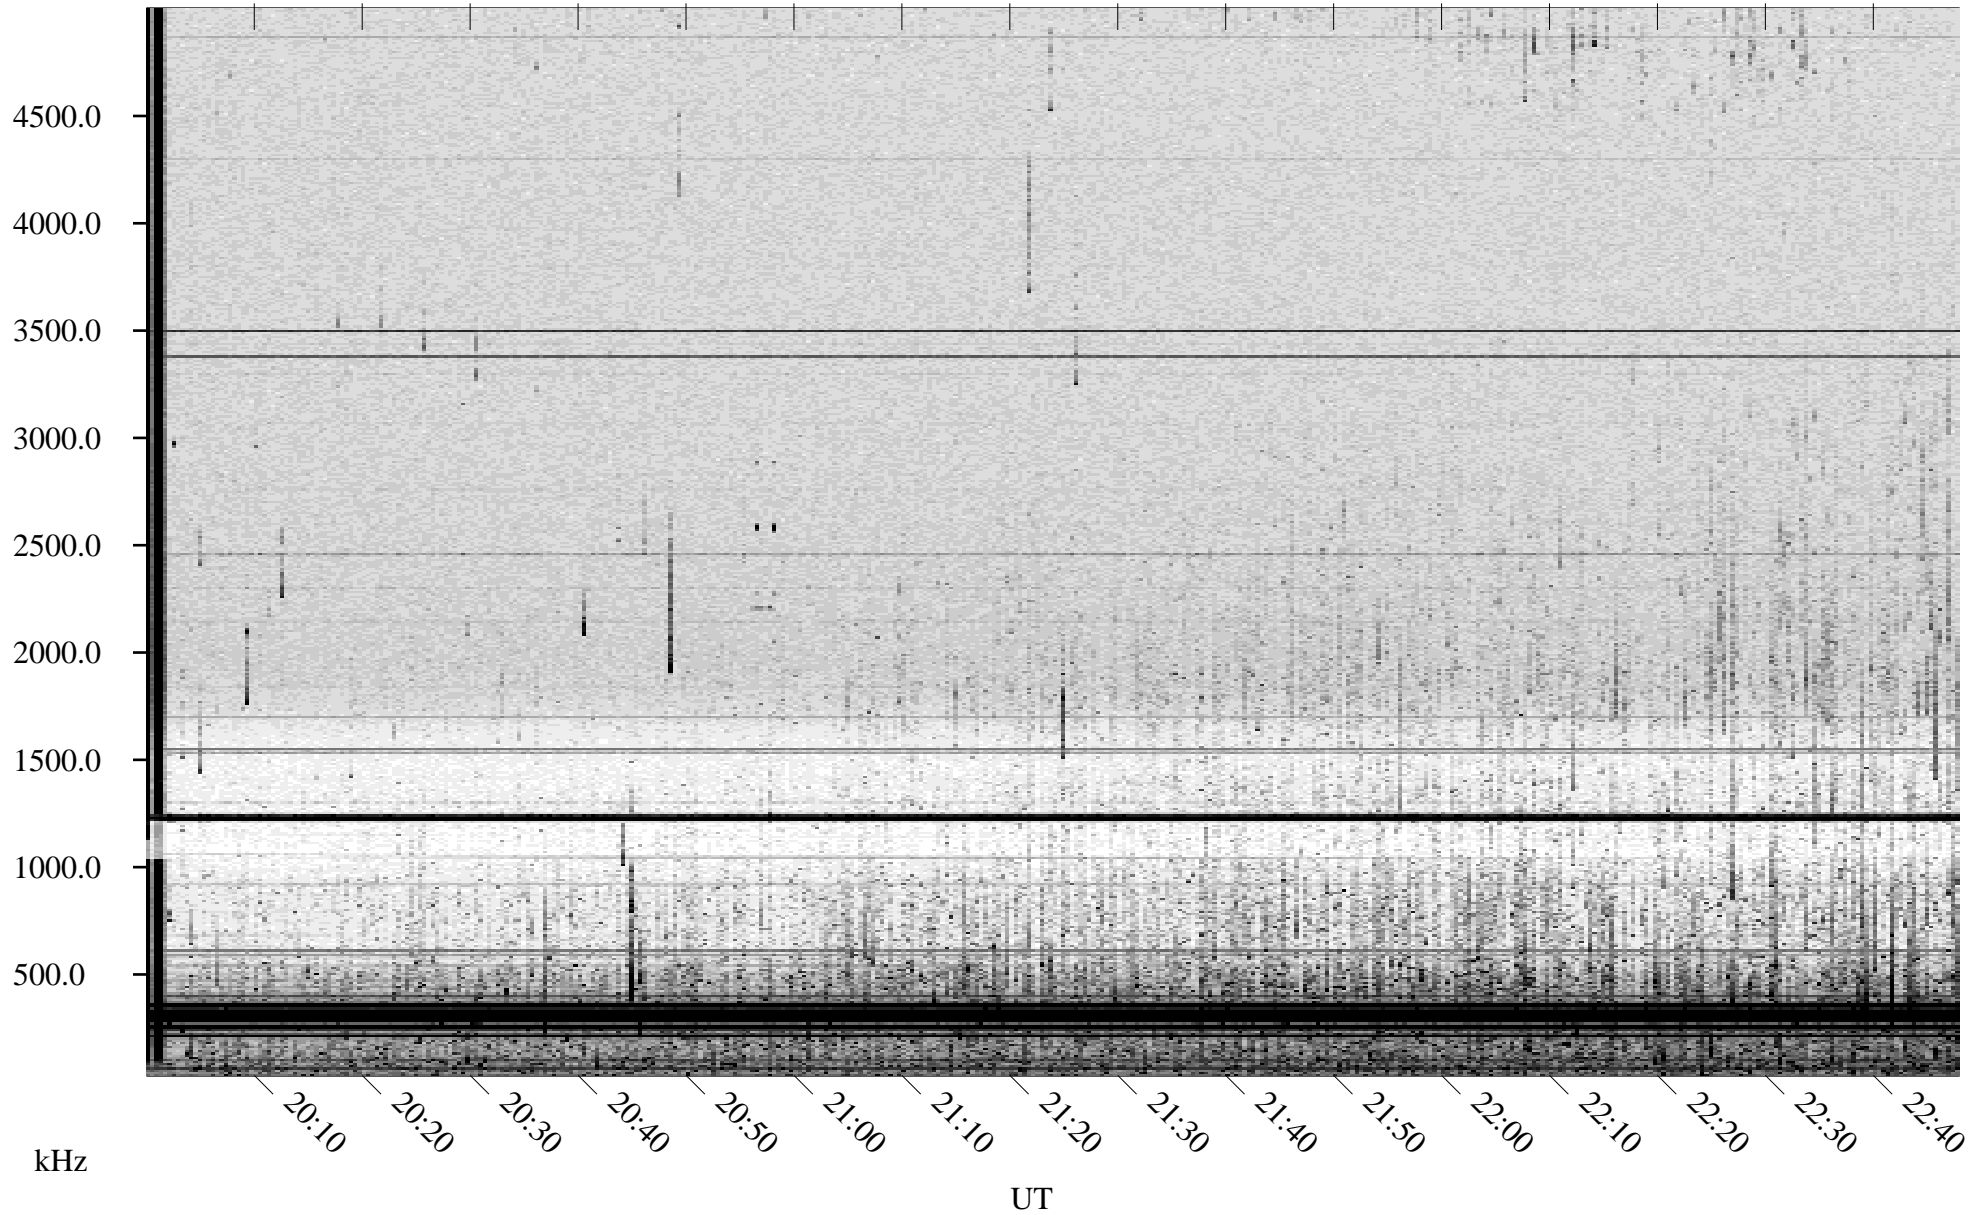

# 08/22/1998 Churchill, Manitoba

Linear Scale    Black = 161    White = 15

ch98234l.r00m max\_12

Page 1

# 08/22/1998 Churchill, Manitoba

Linear Scale    Black = 161    White = 15

ch98234l.r00m max\_12