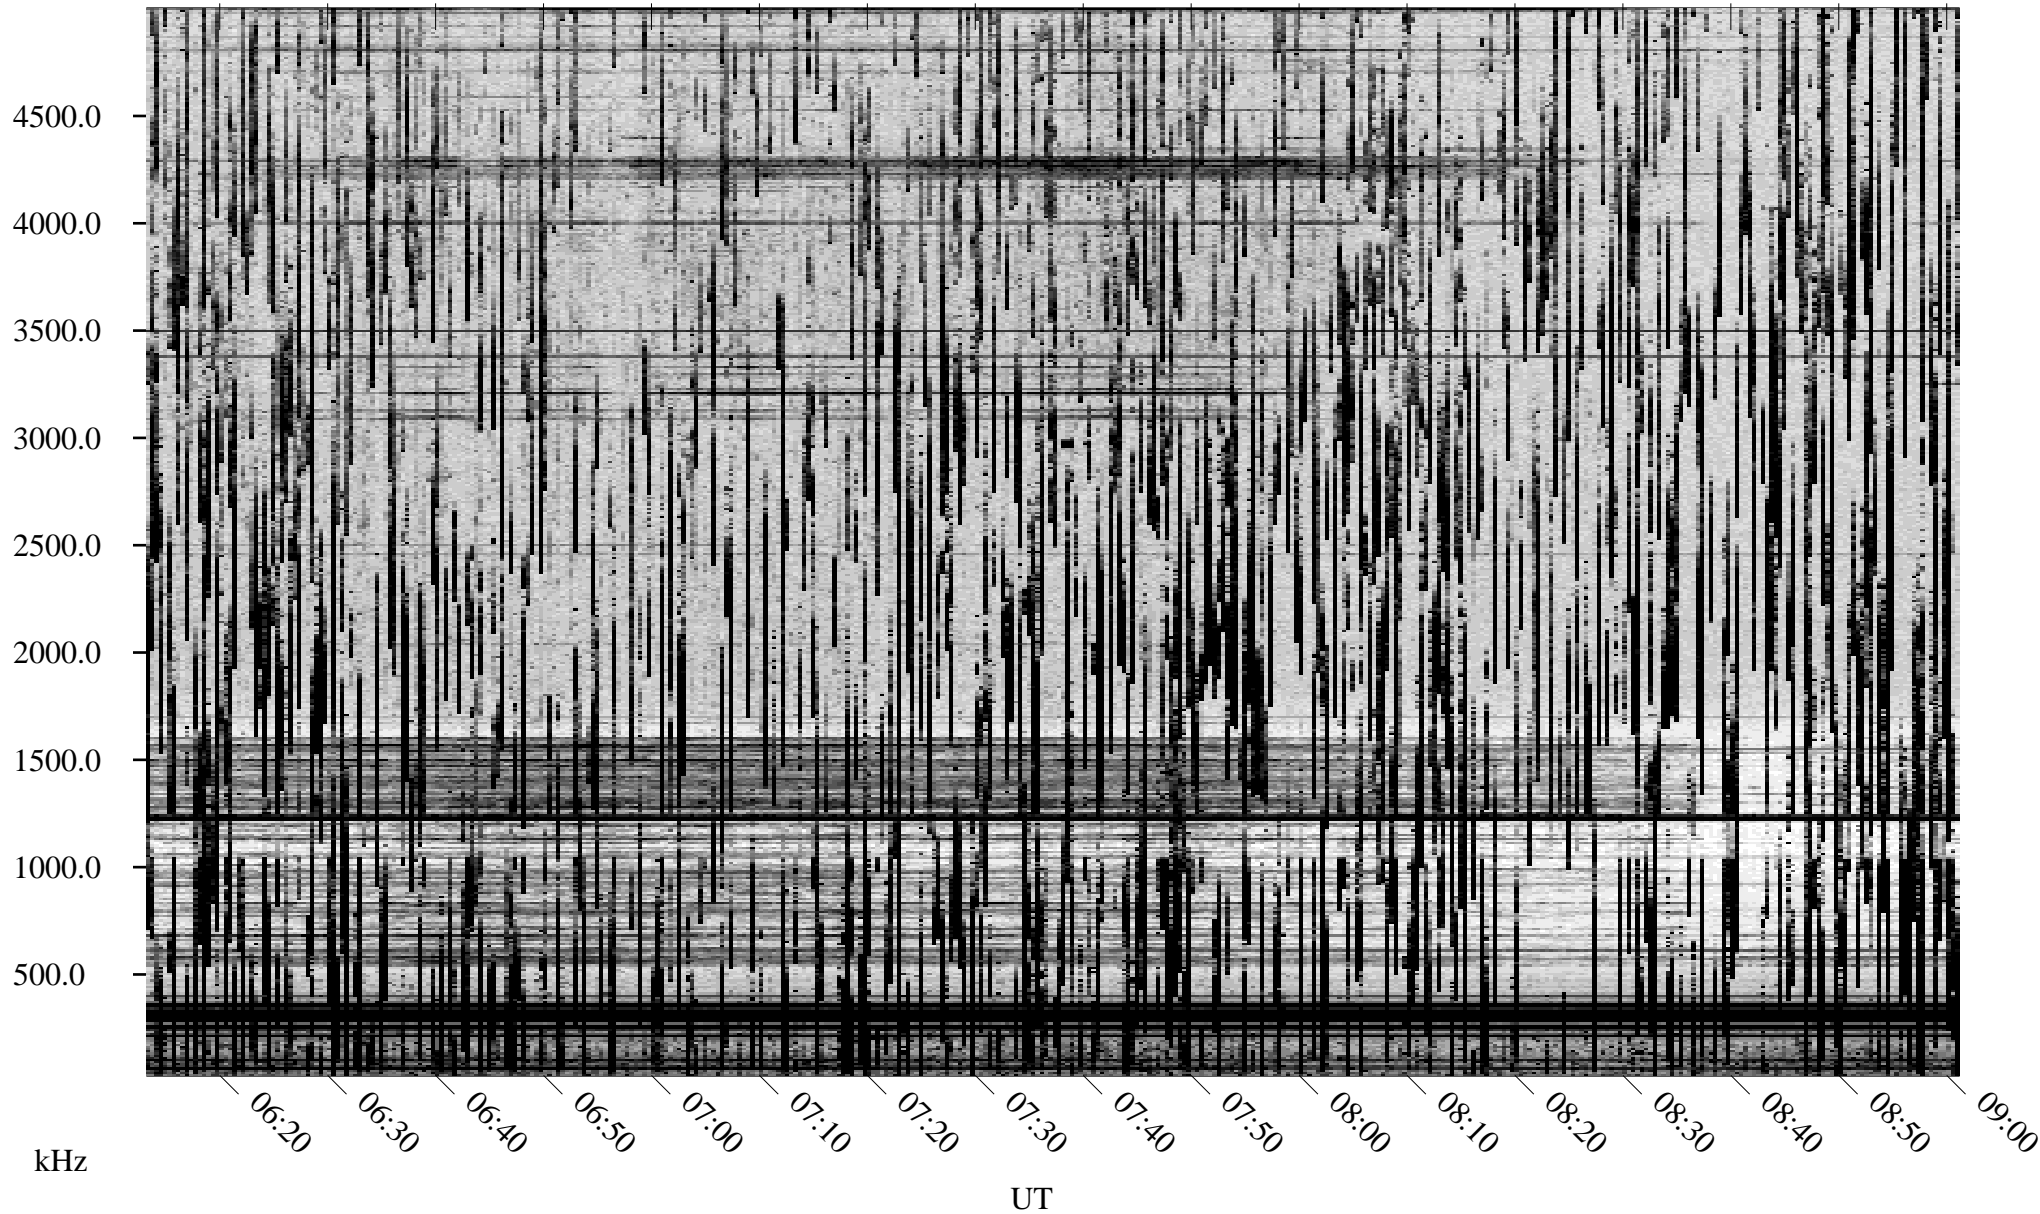

08/23/1998 Churchill, Manitoba

Linear Scale Black = 161 White = 15

ch98235l.r00m max_12

Page 1

08/23/1998 Churchill, Manitoba

Linear Scale Black = 161 White = 15

ch982351.r00m max_12

Page 2

08/23/1998 Churchill, Manitoba

Linear Scale Black = 161 White = 15

ch98235l.r00m max_12

Page 3

08/23/1998 Churchill, Manitoba

Linear Scale Black = 161 White = 15

ch98235l.r00m max_12

Page 4

08/23/1998 Churchill, Manitoba

Linear Scale Black = 161 White = 15

ch98235l.r00m max_12