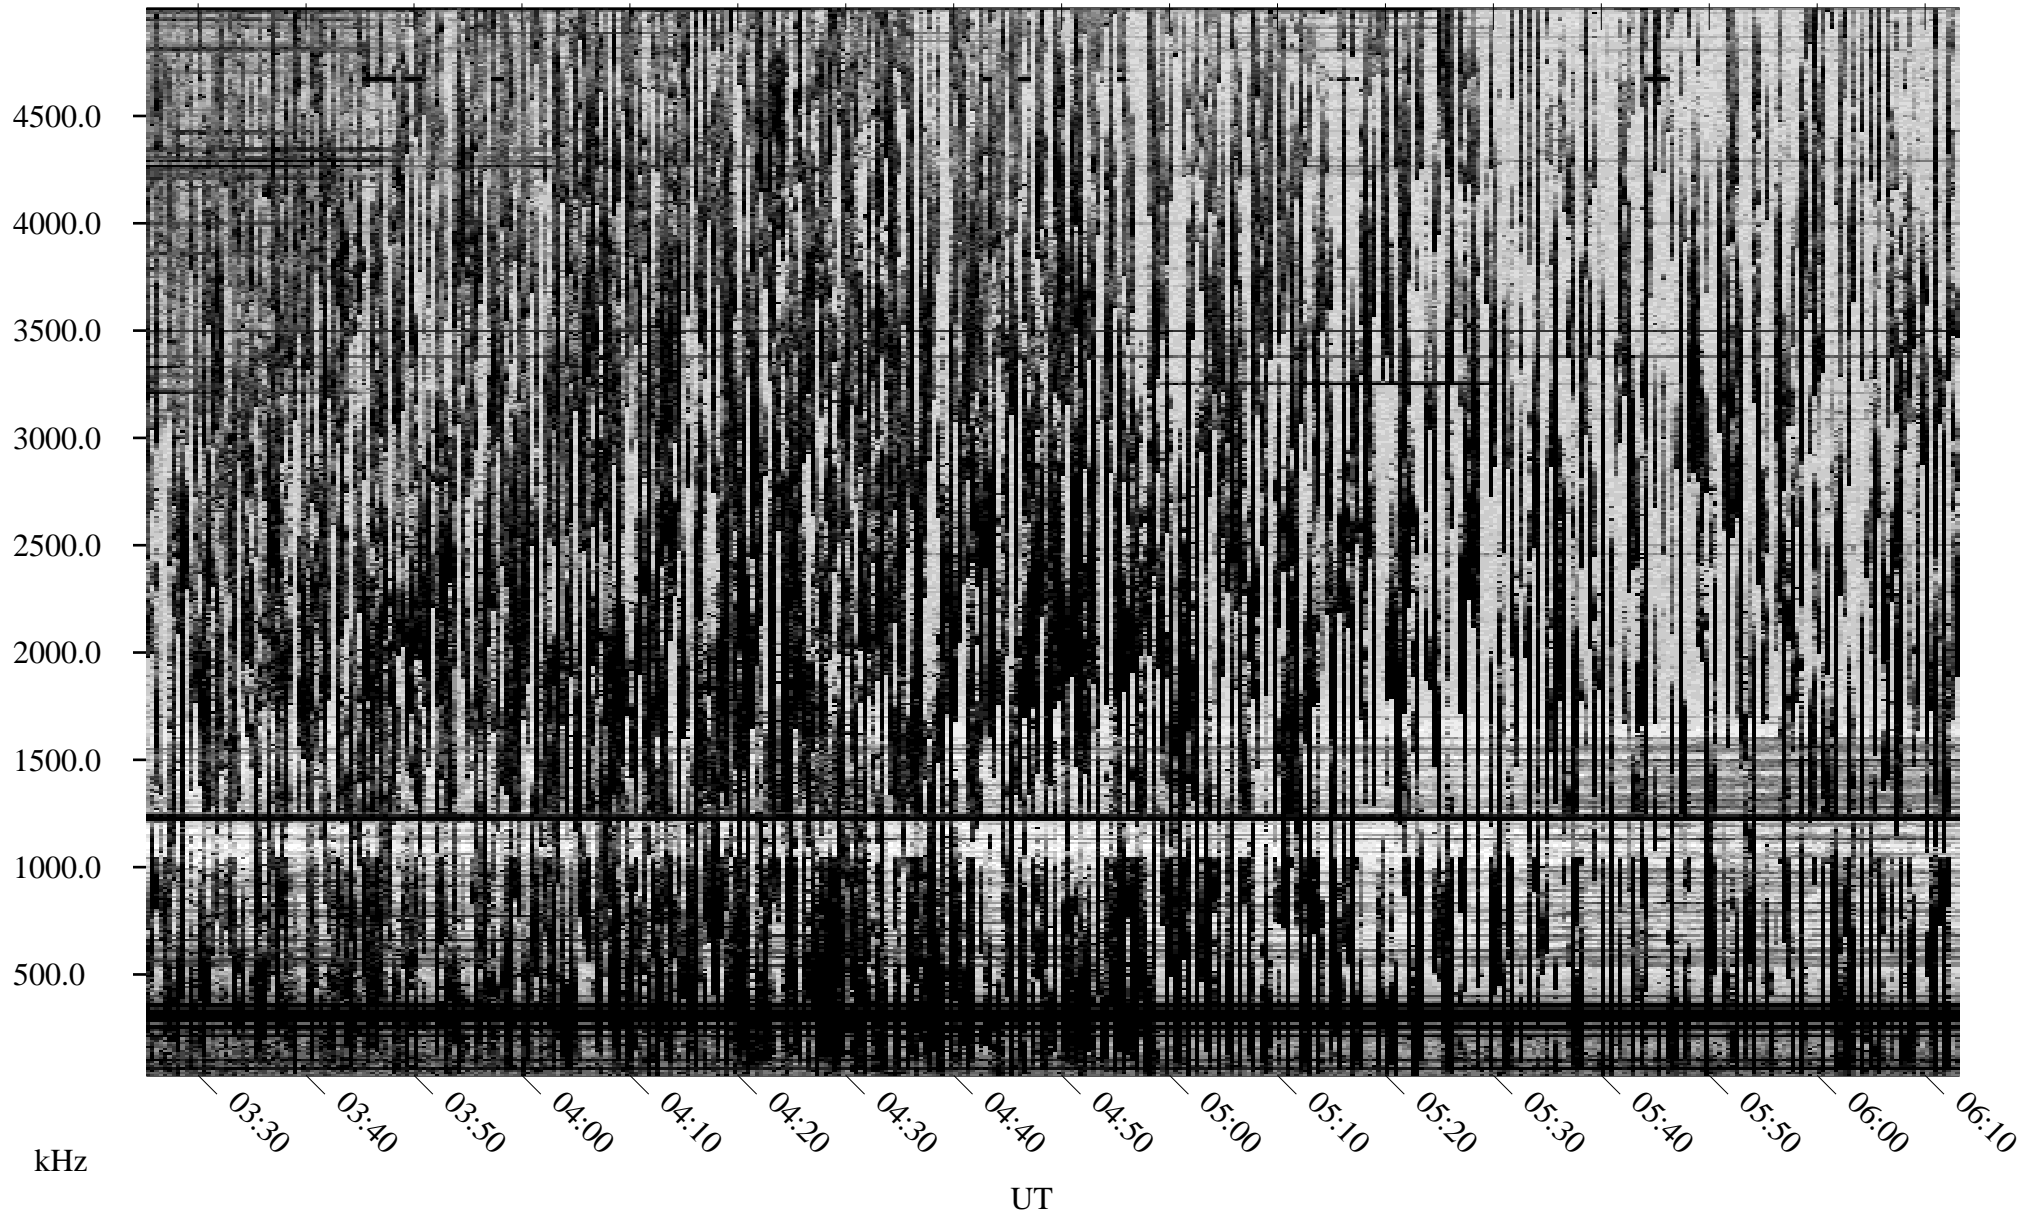

08/23/1998 Churchill, Manitoba

Linear Scale Black = 161 White = 15

ch98235l.r00m max_12

Page 1

08/23/1998 Churchill, Manitoba

Linear Scale Black = 161 White = 15

ch982351.r00m max_12

Page 2

08/23/1998 Churchill, Manitoba

Linear Scale Black = 161 White = 15

ch98235l.r00m max_12

Page 3

08/23/1998 Churchill, Manitoba

Linear Scale Black = 161 White = 15

ch98235l.r00m max_12

Page 4

08/23/1998 Churchill, Manitoba

Linear Scale Black = 161 White = 15

ch98235l.r00m max_12