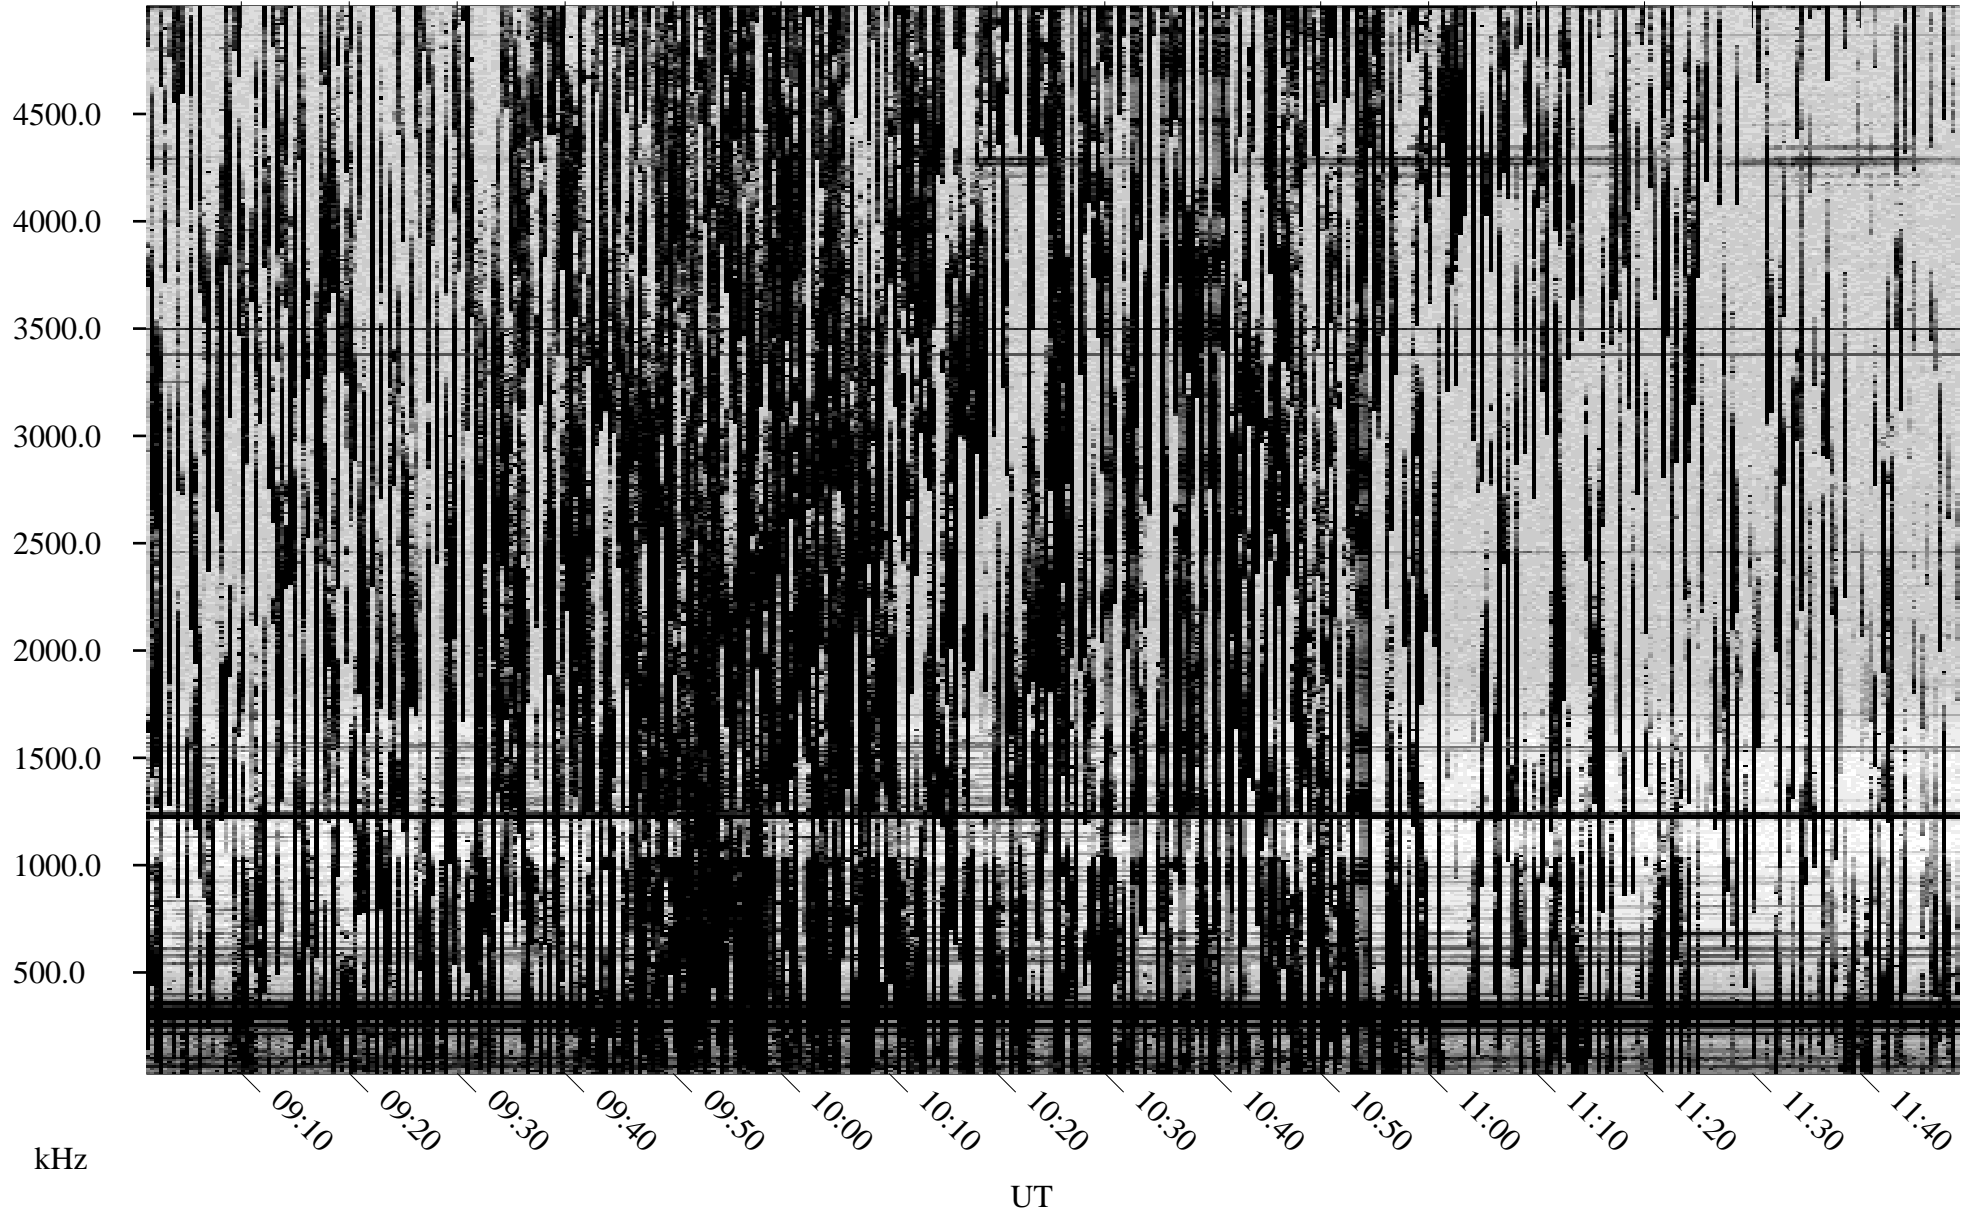

08/23/1998 Churchill, Manitoba

Linear Scale Black = 161 White = 15

ch98235l.r00m max_12

Page 1

08/23/1998 Churchill, Manitoba

Linear Scale Black = 161 White = 15

ch982351.r00m max_12

Page 2

08/23/1998 Churchill, Manitoba

Linear Scale Black = 161 White = 15

ch98235l.r00m max_12

Page 3

08/23/1998 Churchill, Manitoba

Linear Scale Black = 161 White = 15

ch98235l.r00m max_12

Page 4

08/23/1998 Churchill, Manitoba

Linear Scale Black = 161 White = 15

ch98235l.r00m max_12