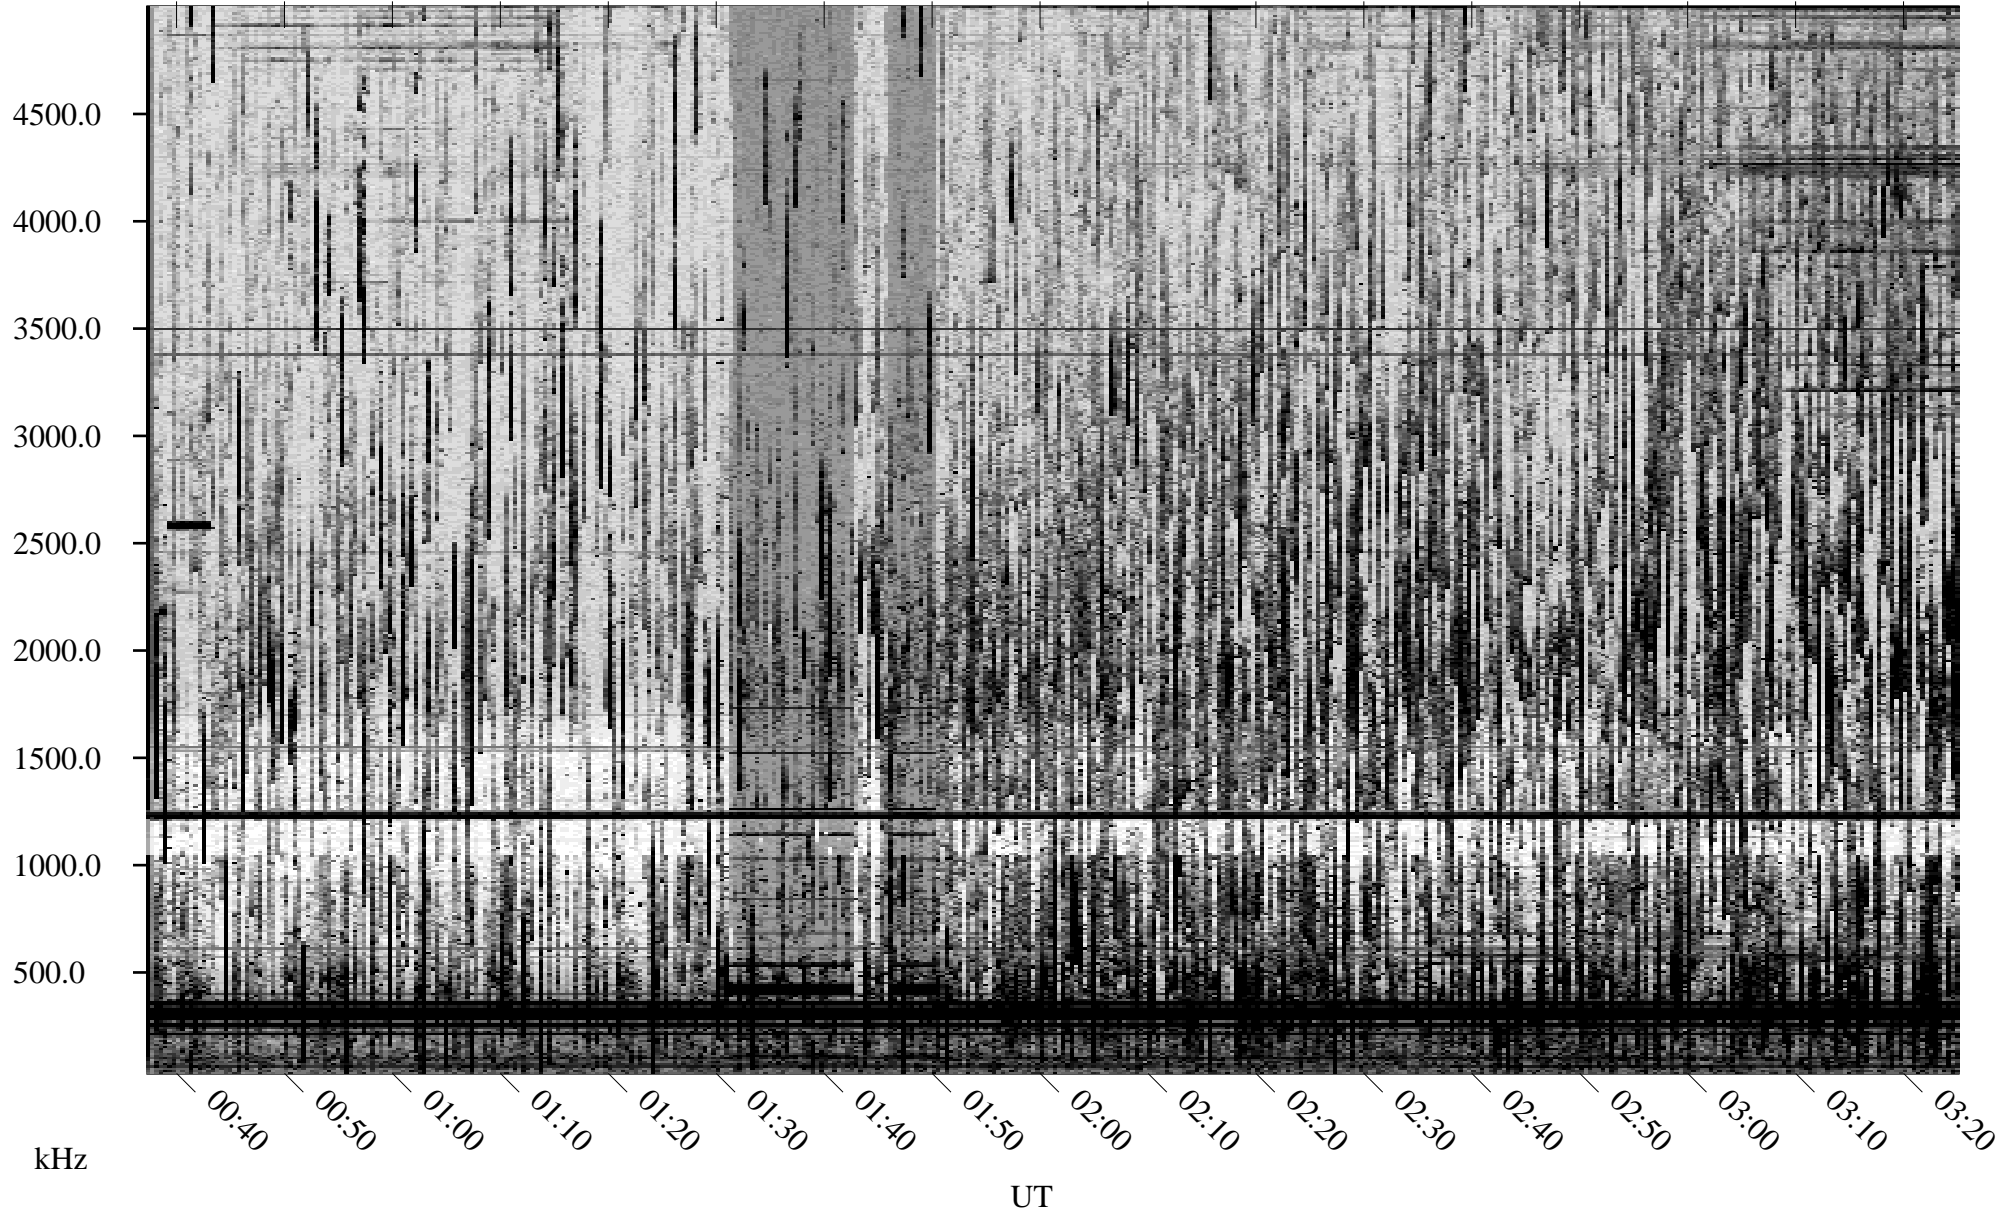

08/23/1998 Churchill, Manitoba

Linear Scale Black = 161 White = 15

ch98235l.r00m max_12

Page 1

08/23/1998 Churchill, Manitoba

Linear Scale Black = 161 White = 15

ch982351.r00m max_12

Page 2

08/23/1998 Churchill, Manitoba

Linear Scale Black = 161 White = 15

ch98235l.r00m max_12

Page 3

08/23/1998 Churchill, Manitoba

Linear Scale Black = 161 White = 15

ch98235l.r00m max_12

Page 4

08/23/1998 Churchill, Manitoba

Linear Scale Black = 161 White = 15

ch98235l.r00m max_12