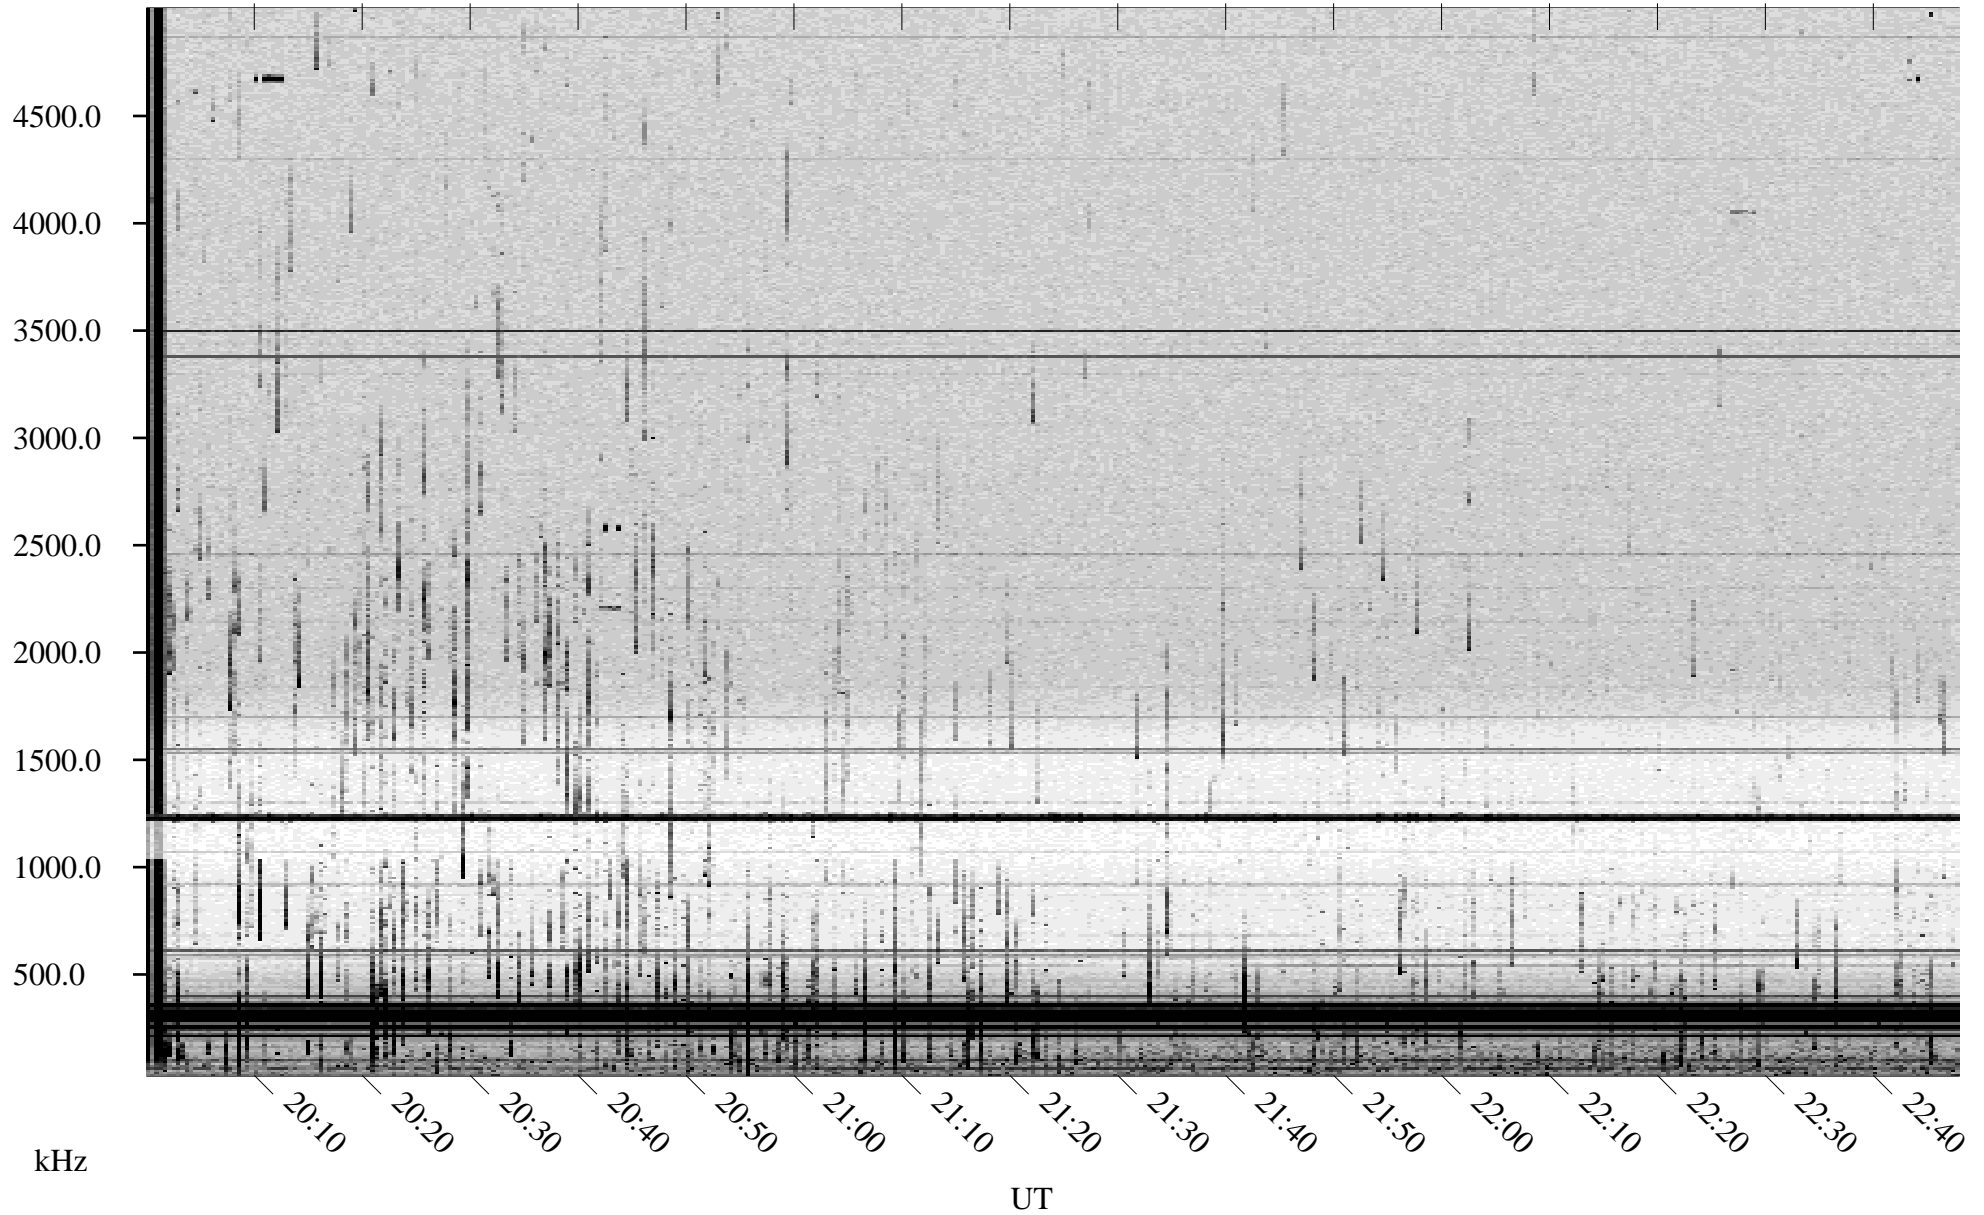

08/23/1998 Churchill, Manitoba

Linear Scale Black = 161 White = 15

ch98235l.r02m max_12

Page 1

08/23/1998 Churchill, Manitoba

Linear Scale Black = 161 White = 15

ch982351.r02m max_12

Page 2