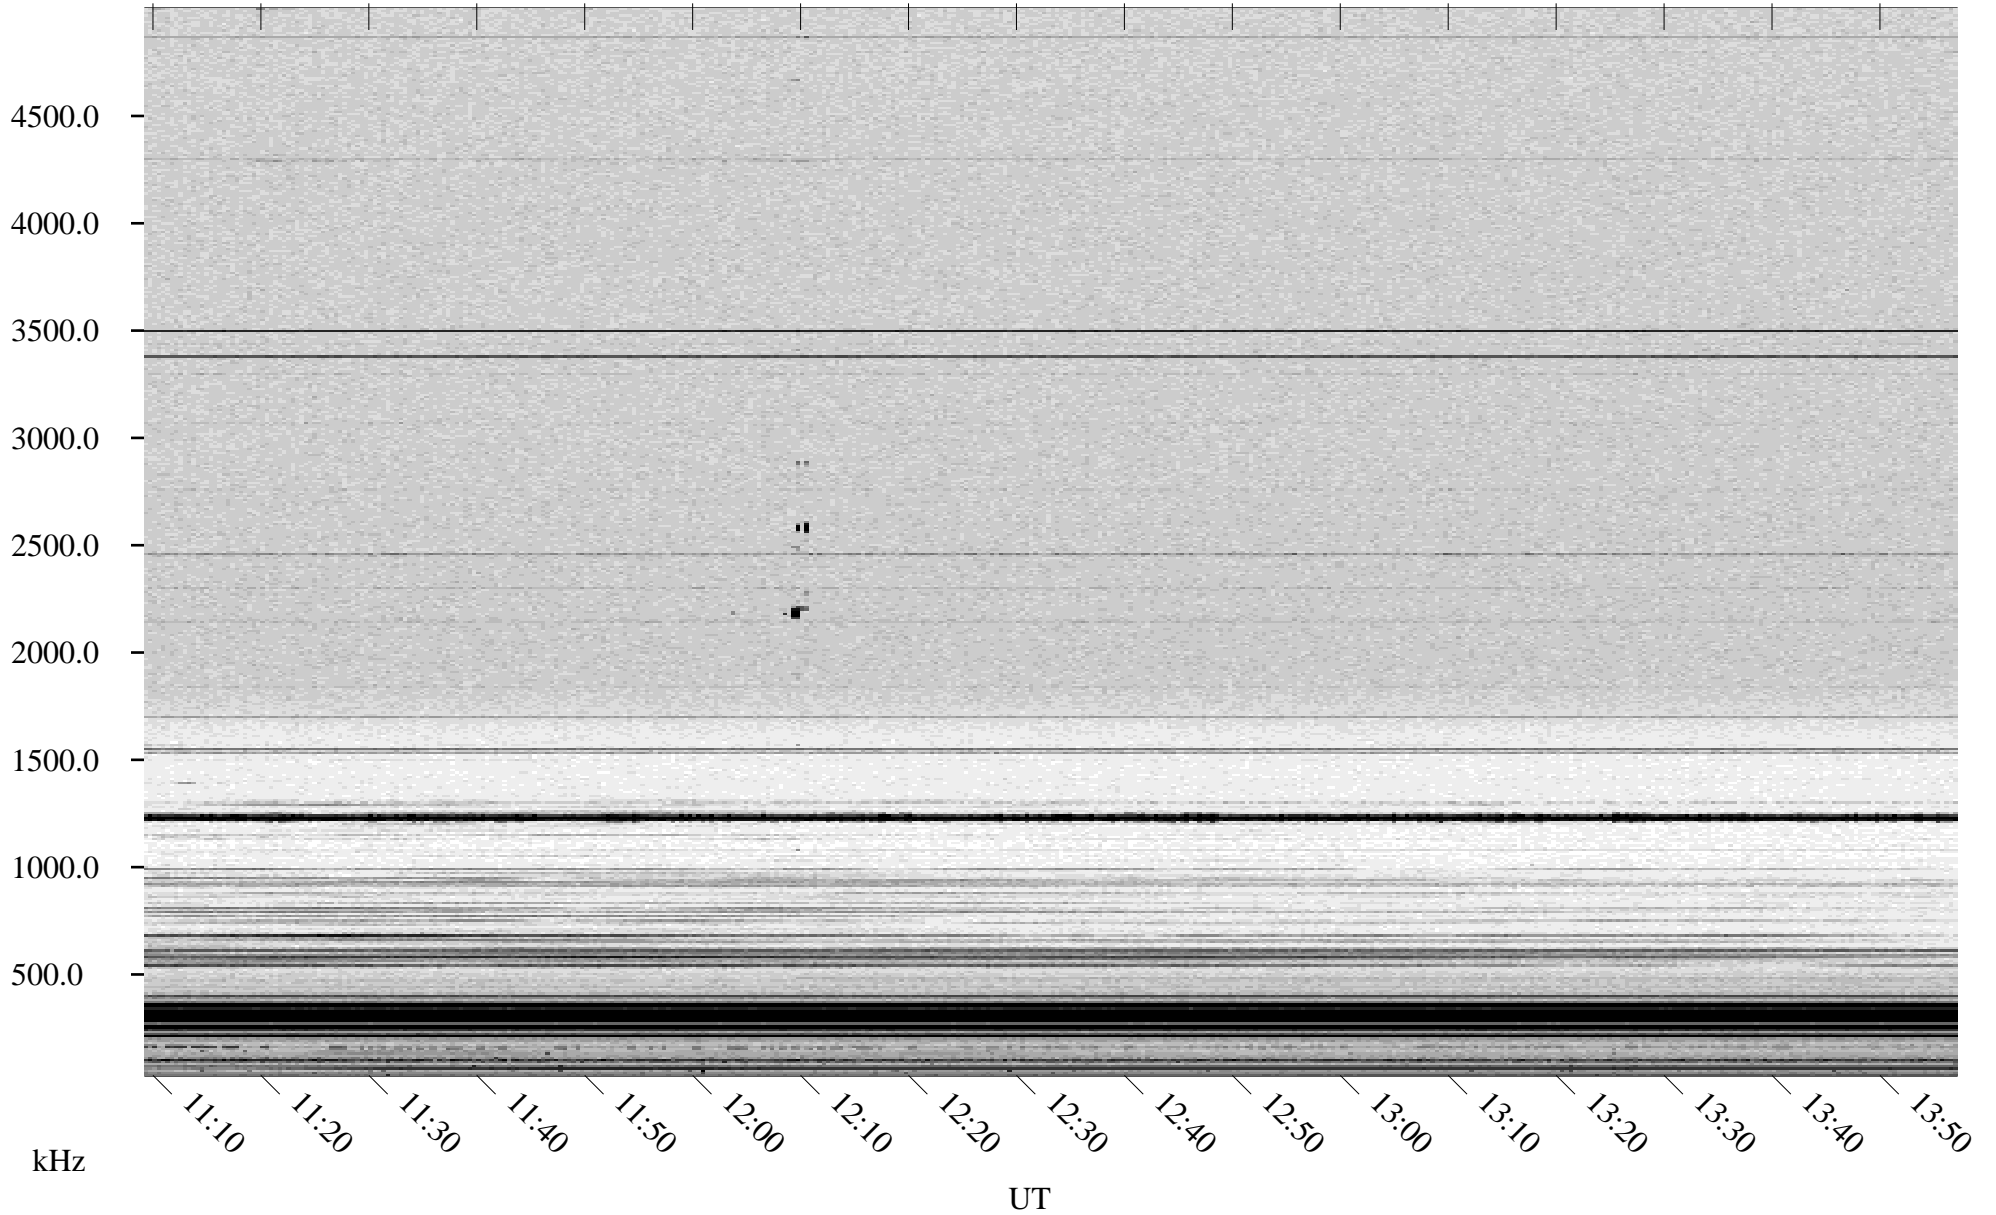

08/28/1998 Churchill, Manitoba

Linear Scale Black = 161 White = 15

ch98240l.r00m max_12

Page 1

08/28/1998 Churchill, Manitoba

Linear Scale Black = 161 White = 15

ch98240l.r00m max_12

Page 2

08/29/1998 Churchill, Manitoba

Linear Scale Black = 161 White = 15

ch98240l.r00m max_12

Page 3

08/29/1998 Churchill, Manitoba

Linear Scale Black = 161 White = 15

ch98240l.r00m max_12

Page 4

08/29/1998 Churchill, Manitoba

Linear Scale Black = 161 White = 15

ch98240l.r00m max_12

08/29/1998 Churchill, Manitoba

Linear Scale Black = 161 White = 15

ch98240l.r00m max_12

Page 6

08/29/1998 Churchill, Manitoba

Linear Scale Black = 161 White = 15

ch98240l.r00m max_12

Page 7