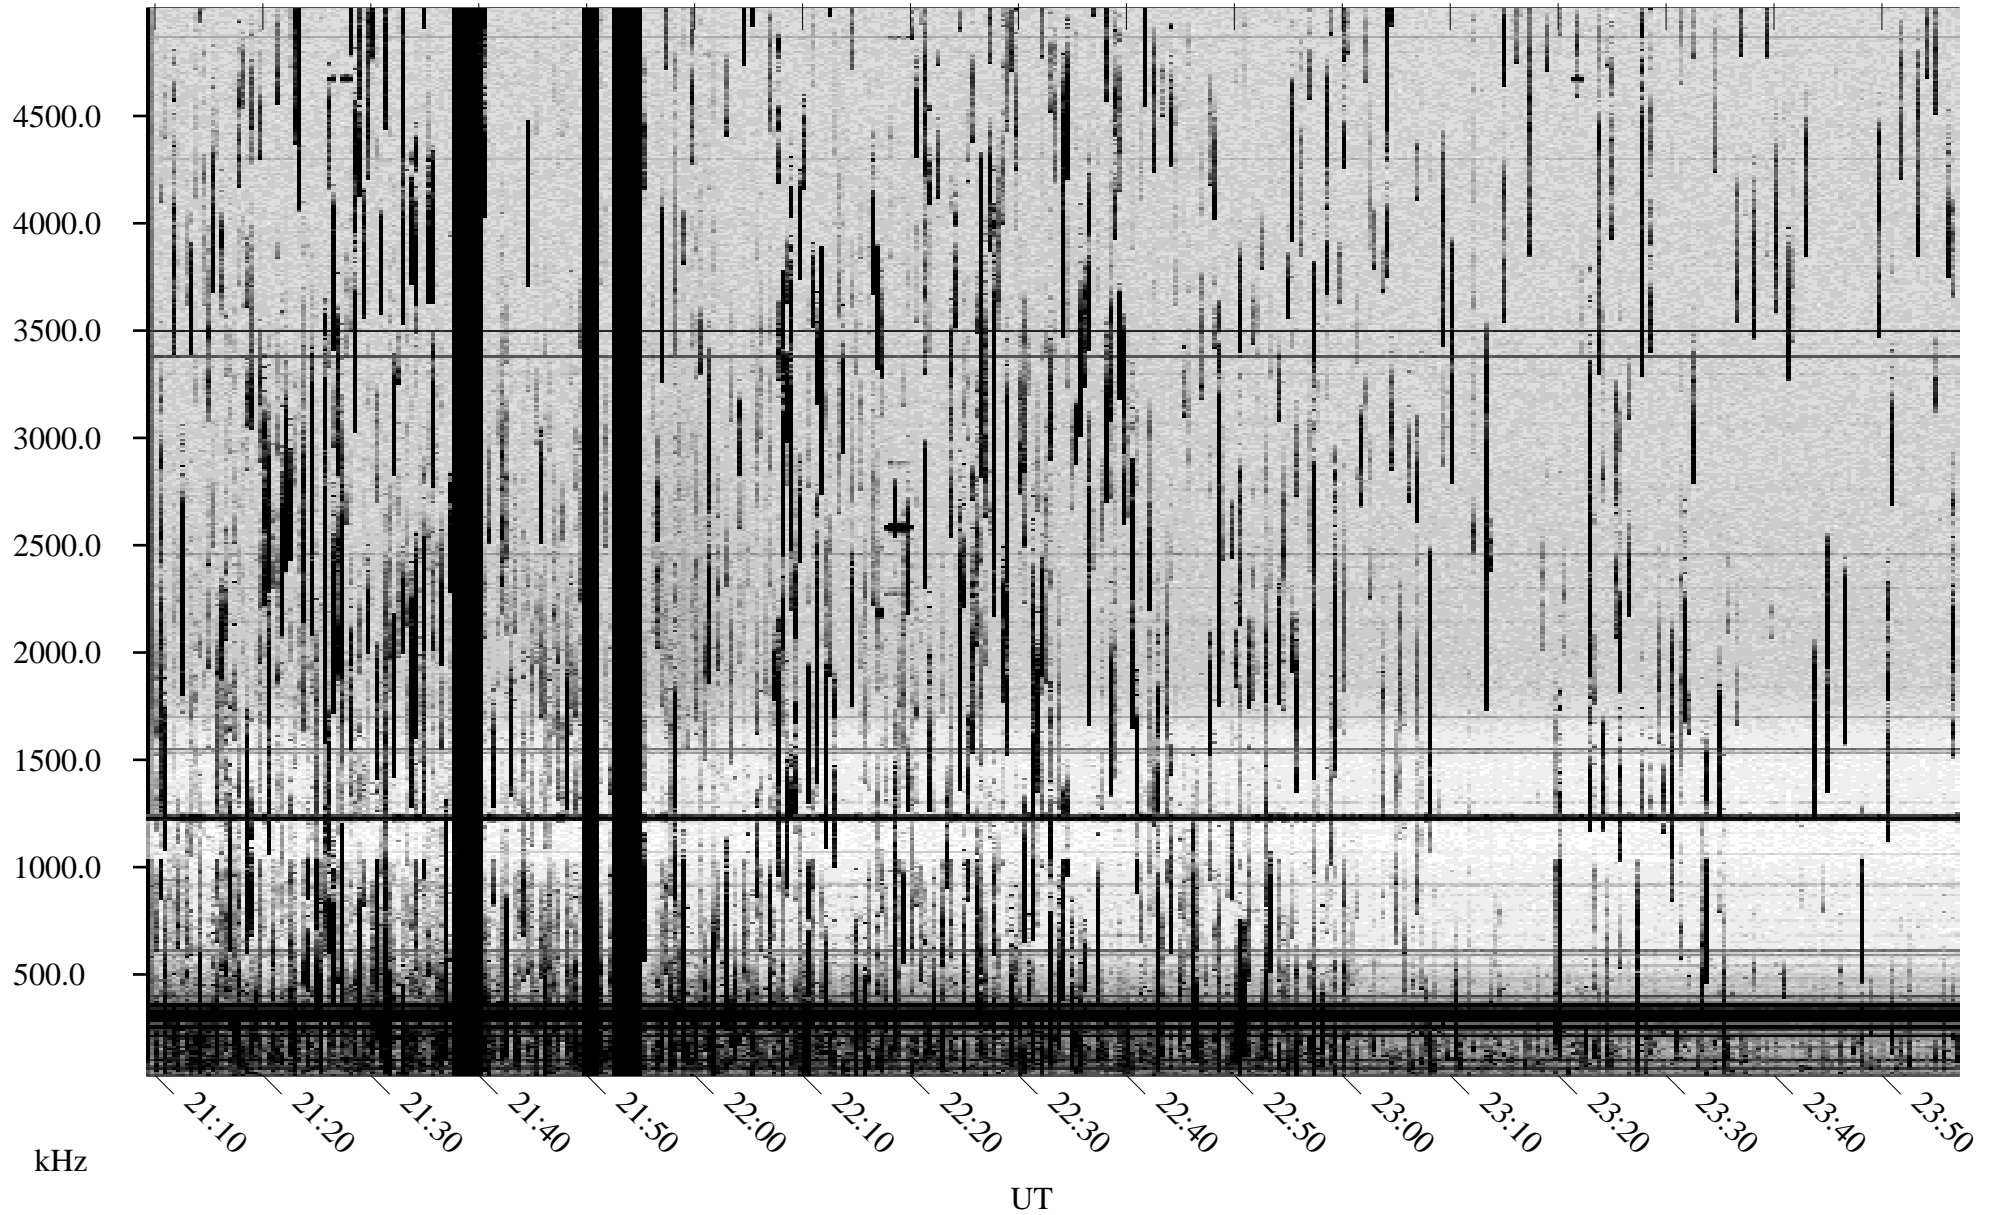

08/28/1998 Churchill, Manitoba

Linear Scale Black = 161 White = 15

ch98240l.r00m max_12

Page 1

08/28/1998 Churchill, Manitoba

Linear Scale Black = 161 White = 15

ch98240l.r00m max_12

Page 2

08/29/1998 Churchill, Manitoba

Linear Scale Black = 161 White = 15

ch98240l.r00m max_12

Page 3

08/29/1998 Churchill, Manitoba

Linear Scale Black = 161 White = 15

ch98240l.r00m max_12

Page 4

08/29/1998 Churchill, Manitoba

Linear Scale Black = 161 White = 15

ch98240l.r00m max_12

08/29/1998 Churchill, Manitoba

Linear Scale Black = 161 White = 15

ch98240l.r00m max_12

Page 6

08/29/1998 Churchill, Manitoba

Linear Scale Black = 161 White = 15

ch98240l.r00m max_12

Page 7