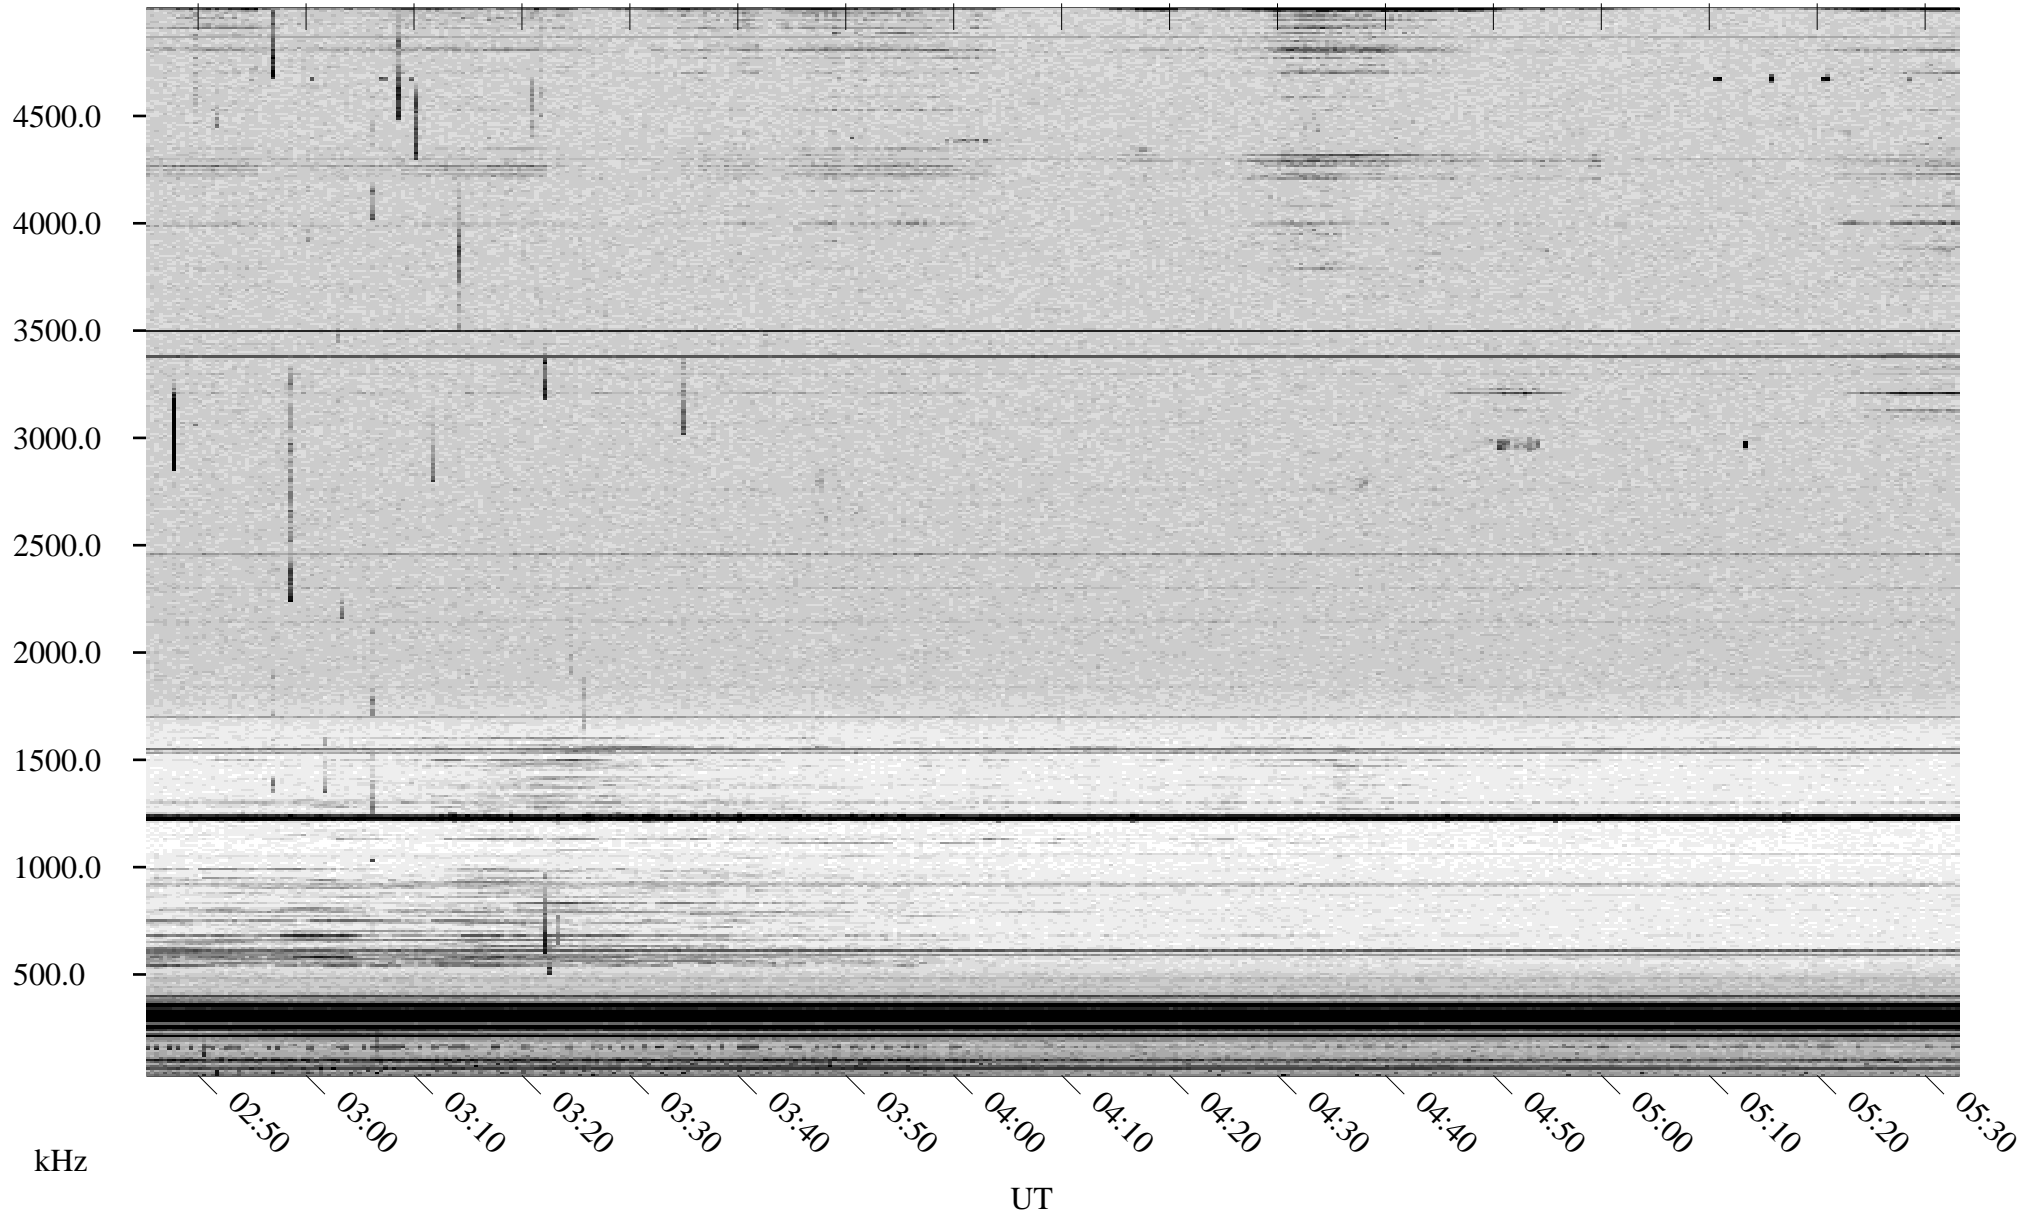

08/28/1998 Churchill, Manitoba

Linear Scale Black = 161 White = 15

ch98240l.r00m max_12

Page 1

08/28/1998 Churchill, Manitoba

Linear Scale Black = 161 White = 15

ch98240l.r00m max_12

Page 2

08/29/1998 Churchill, Manitoba

Linear Scale Black = 161 White = 15

ch98240l.r00m max_12

Page 3

08/29/1998 Churchill, Manitoba

Linear Scale Black = 161 White = 15

ch98240l.r00m max_12

Page 4

08/29/1998 Churchill, Manitoba

Linear Scale Black = 161 White = 15

ch98240l.r00m max_12

08/29/1998 Churchill, Manitoba

Linear Scale Black = 161 White = 15

ch98240l.r00m max_12

Page 6

08/29/1998 Churchill, Manitoba

Linear Scale Black = 161 White = 15

ch98240l.r00m max_12

Page 7