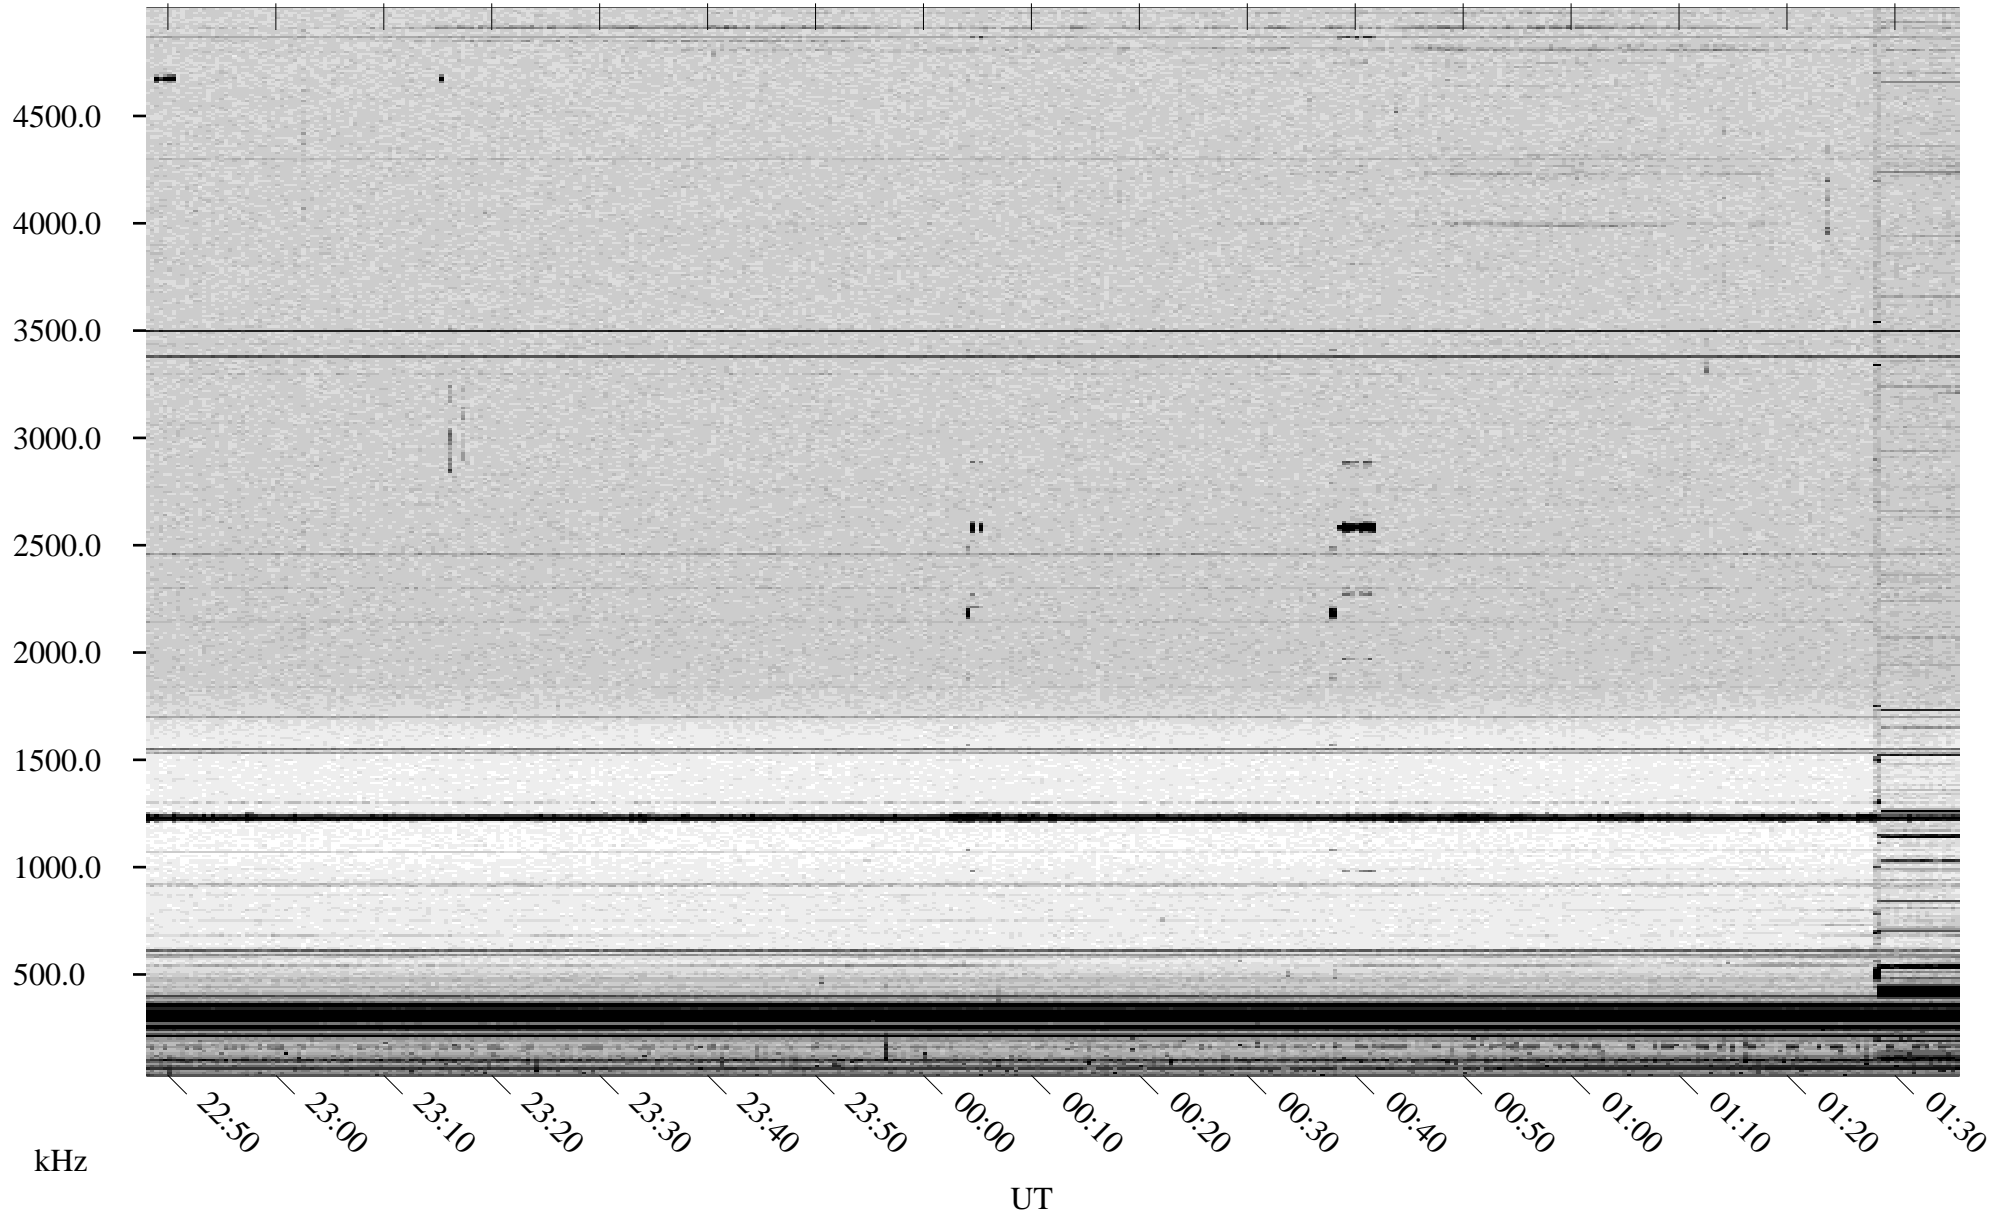

08/29/1998 Churchill, Manitoba

Linear Scale Black = 161 White = 15

ch982411.r00m max_12

Page 1

08/29/1998 Churchill, Manitoba

Linear Scale Black = 161 White = 15

ch98241l.r00m max_12

Page 2

08/30/1998 Churchill, Manitoba

Linear Scale Black = 161 White = 15

ch982411.r00m max_12

Page 3

08/30/1998 Churchill, Manitoba

Linear Scale Black = 161 White = 15

ch982411.r00m max_12

Page 4

08/30/1998 Churchill, Manitoba

Linear Scale Black = 161 White = 15

ch982411.r00m max_12

Page 5

08/30/1998 Churchill, Manitoba

Linear Scale Black = 161 White = 15

ch982411.r00m max_12

Page 6

08/30/1998 Churchill, Manitoba

Linear Scale Black = 161 White = 15

ch98241l.r00m max_12

Page 7

08/30/1998 Churchill, Manitoba

Linear Scale Black = 161 White = 15

ch982411.r00m max_12

Page 8