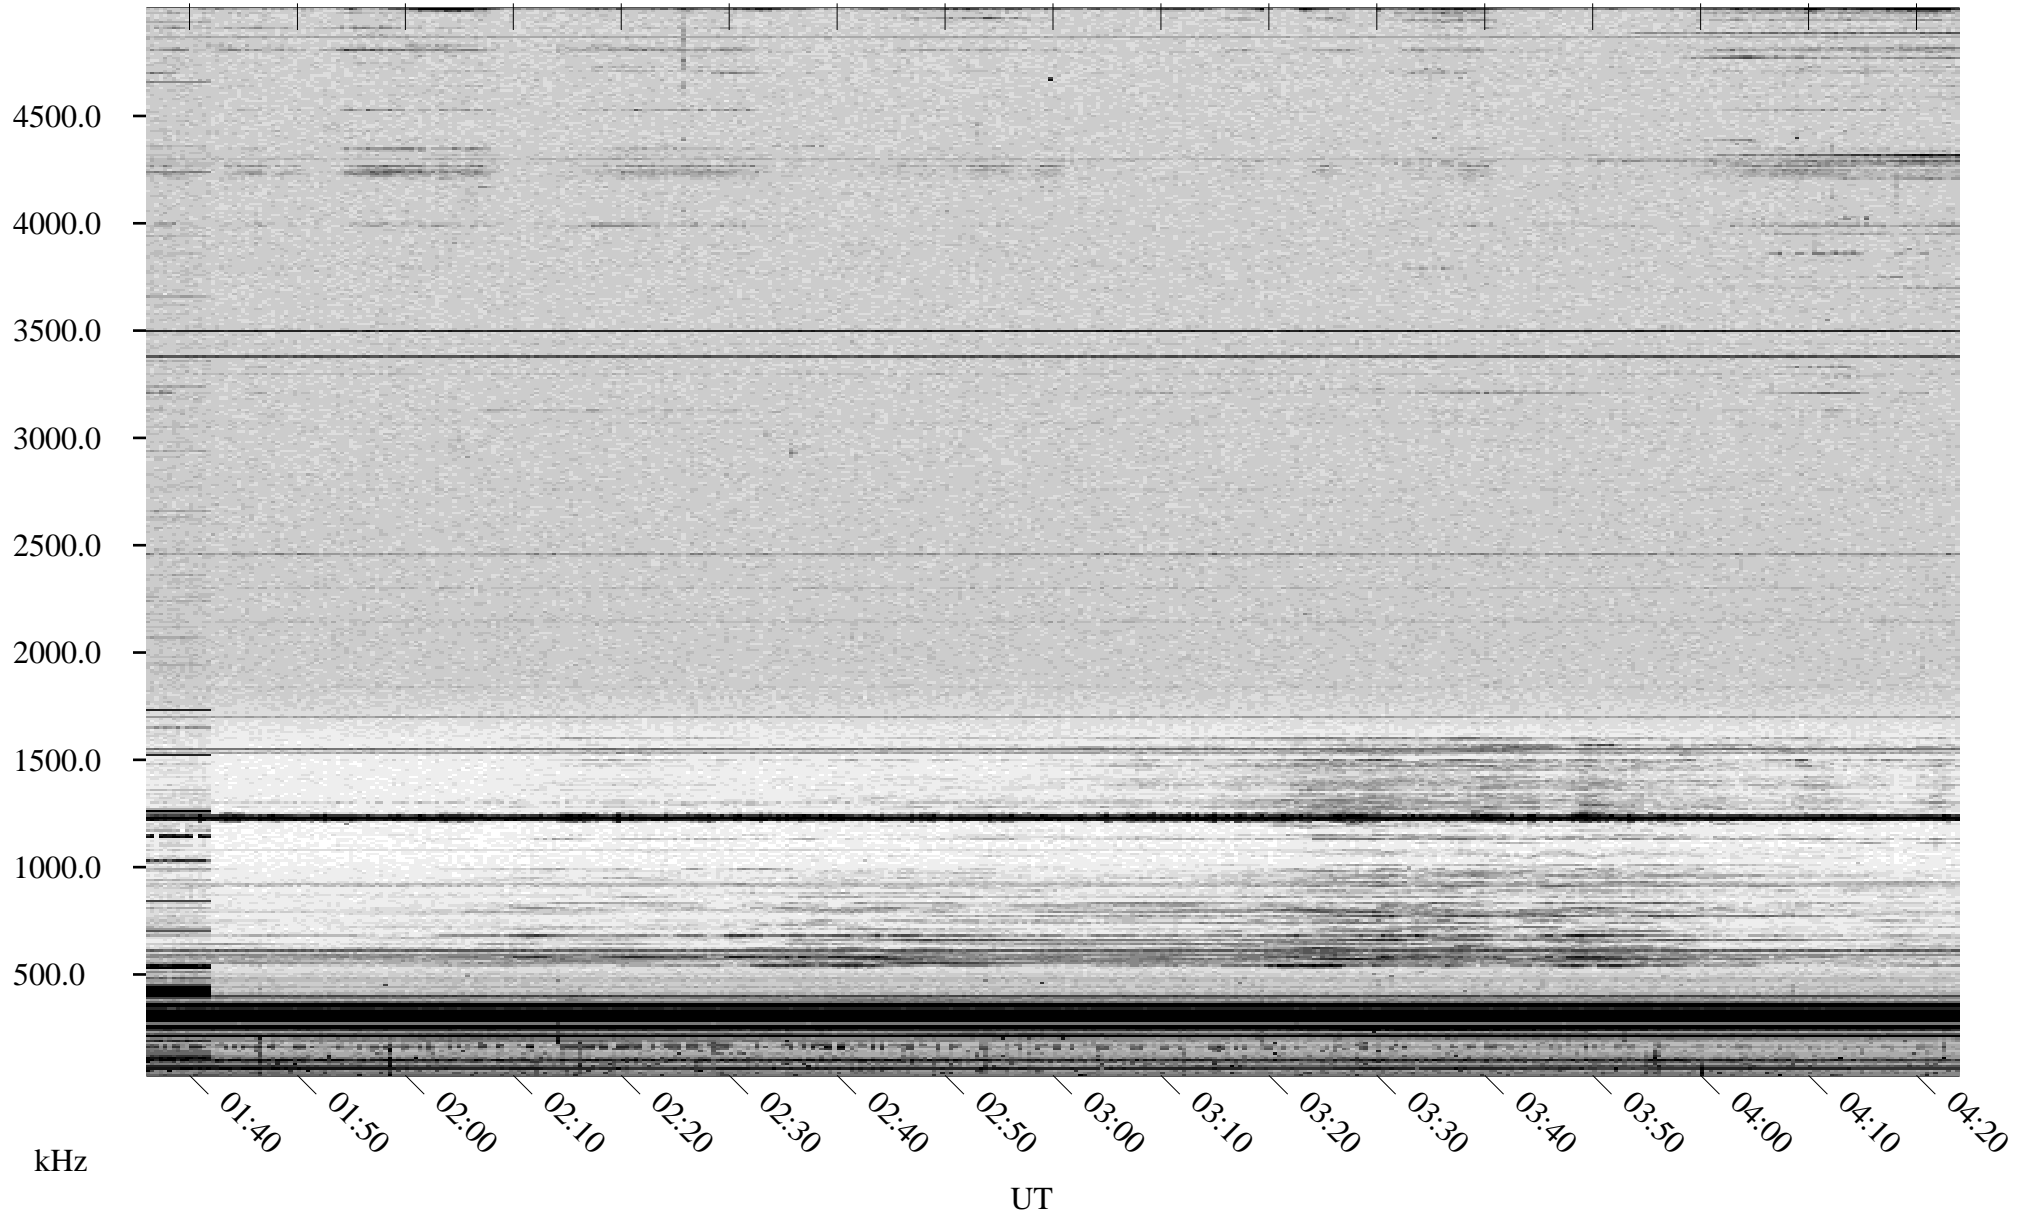

08/29/1998 Churchill, Manitoba

Linear Scale Black = 161 White = 15

ch982411.r00m max_12

Page 1

08/29/1998 Churchill, Manitoba

Linear Scale Black = 161 White = 15

ch98241l.r00m max_12

Page 2

08/30/1998 Churchill, Manitoba

Linear Scale Black = 161 White = 15

ch982411.r00m max_12

Page 3

08/30/1998 Churchill, Manitoba

Linear Scale Black = 161 White = 15

ch982411.r00m max_12

Page 4

08/30/1998 Churchill, Manitoba

Linear Scale Black = 161 White = 15

ch982411.r00m max_12

Page 5

08/30/1998 Churchill, Manitoba

Linear Scale Black = 161 White = 15

ch982411.r00m max_12

Page 6

08/30/1998 Churchill, Manitoba

Linear Scale Black = 161 White = 15

ch98241l.r00m max_12

Page 7

08/30/1998 Churchill, Manitoba

Linear Scale Black = 161 White = 15

ch982411.r00m max_12

Page 8