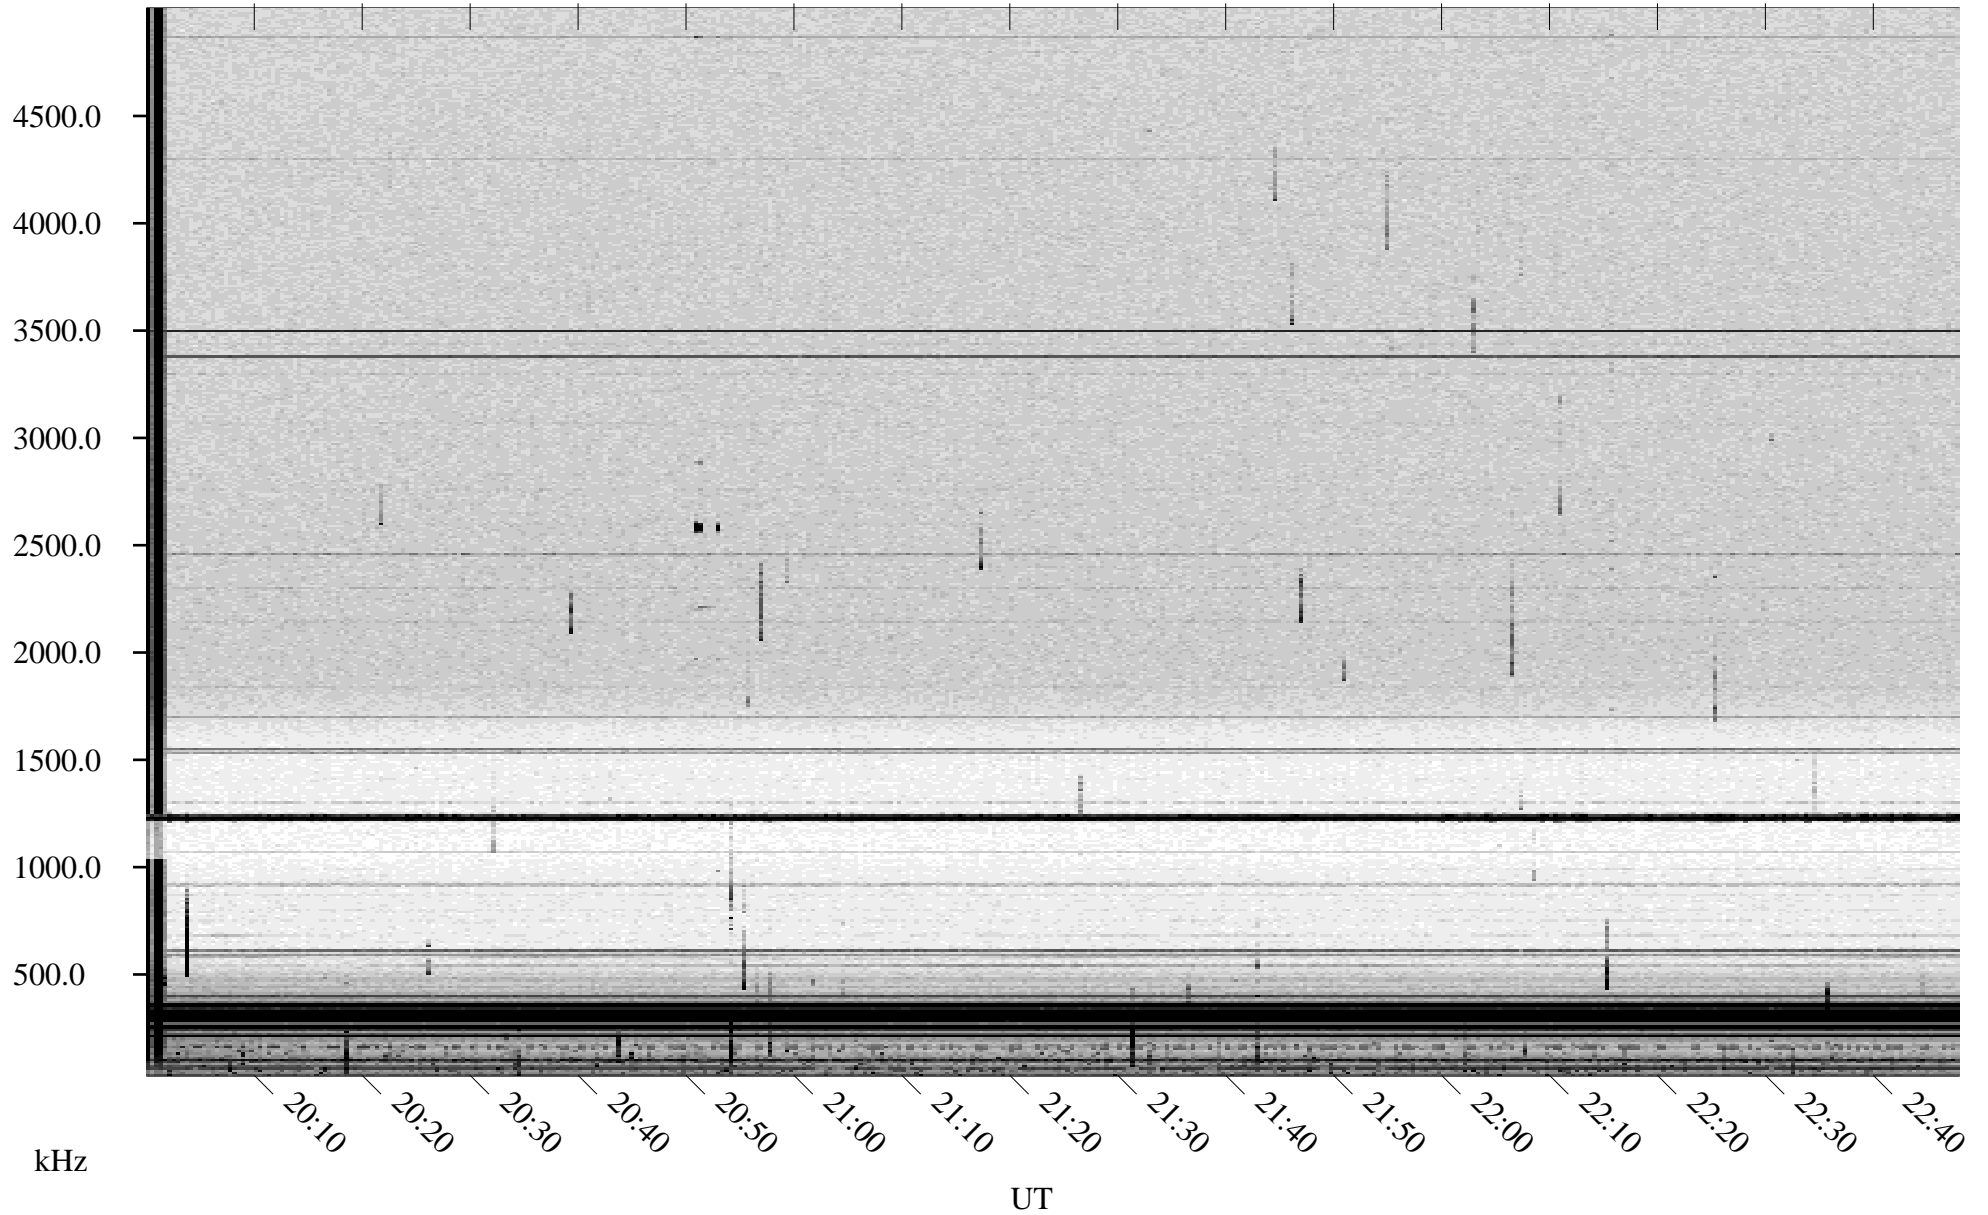

08/29/1998 Churchill, Manitoba

Linear Scale Black = 161 White = 15

ch982411.r00m max_12

Page 1

08/29/1998 Churchill, Manitoba

Linear Scale Black = 161 White = 15

ch98241l.r00m max_12

Page 2

08/30/1998 Churchill, Manitoba

Linear Scale Black = 161 White = 15

ch982411.r00m max_12

Page 3

08/30/1998 Churchill, Manitoba

Linear Scale Black = 161 White = 15

ch982411.r00m max_12

Page 4

08/30/1998 Churchill, Manitoba

Linear Scale Black = 161 White = 15

ch982411.r00m max_12

Page 5

08/30/1998 Churchill, Manitoba

Linear Scale Black = 161 White = 15

ch982411.r00m max_12

Page 6

08/30/1998 Churchill, Manitoba

Linear Scale Black = 161 White = 15

ch98241l.r00m max_12

Page 7

08/30/1998 Churchill, Manitoba

Linear Scale Black = 161 White = 15

ch982411.r00m max_12

Page 8