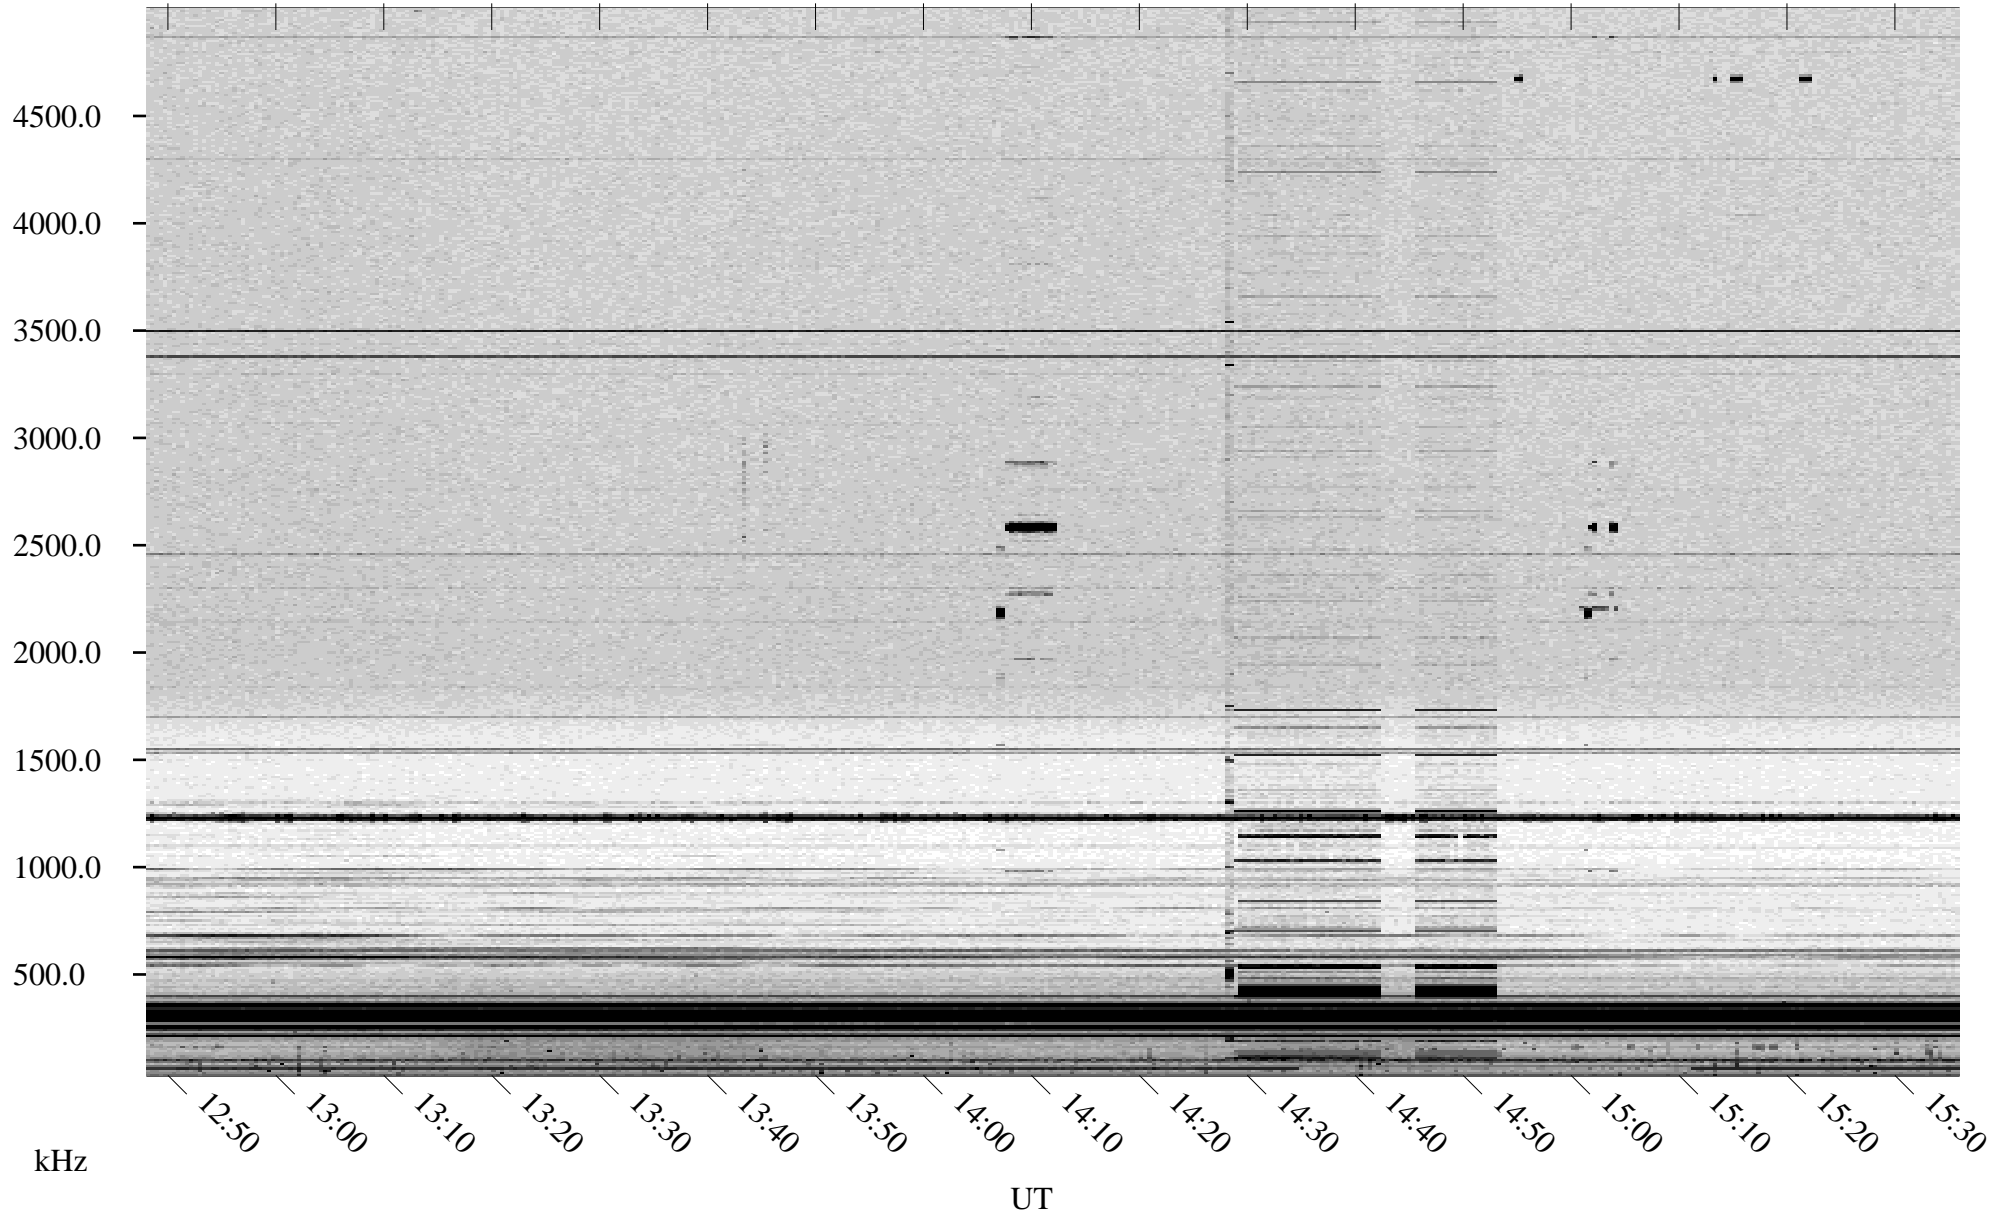

08/29/1998 Churchill, Manitoba

Linear Scale Black = 161 White = 15

ch982411.r00m max_12

Page 1

08/29/1998 Churchill, Manitoba

Linear Scale Black = 161 White = 15

ch98241l.r00m max_12

Page 2

08/30/1998 Churchill, Manitoba

Linear Scale Black = 161 White = 15

ch982411.r00m max_12

Page 3

08/30/1998 Churchill, Manitoba

Linear Scale Black = 161 White = 15

ch982411.r00m max_12

Page 4

08/30/1998 Churchill, Manitoba

Linear Scale Black = 161 White = 15

ch982411.r00m max_12

Page 5

08/30/1998 Churchill, Manitoba

Linear Scale Black = 161 White = 15

ch982411.r00m max_12

Page 6

08/30/1998 Churchill, Manitoba

Linear Scale Black = 161 White = 15

ch98241l.r00m max_12

Page 7

08/30/1998 Churchill, Manitoba

Linear Scale Black = 161 White = 15

ch982411.r00m max_12

Page 8