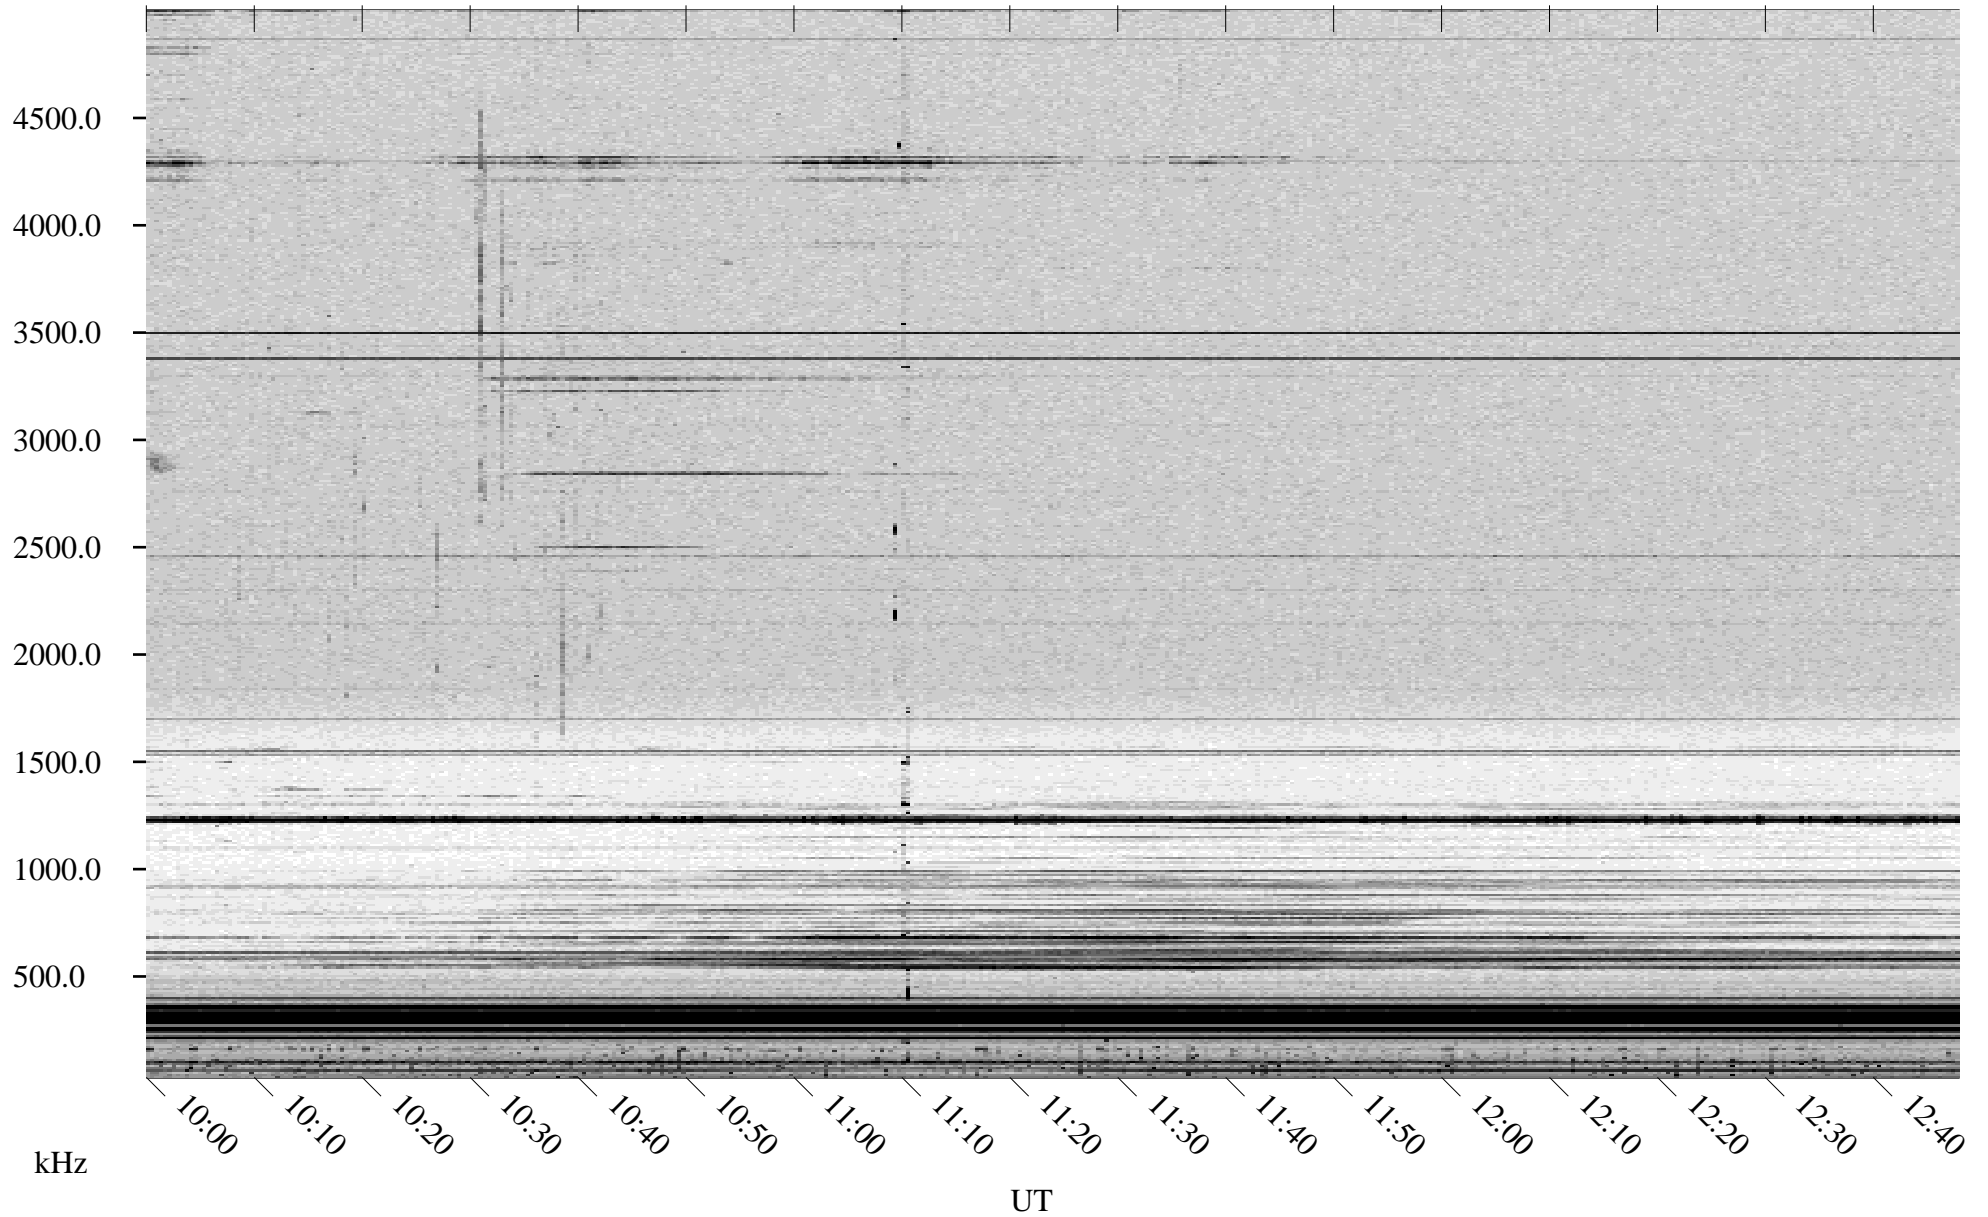

08/29/1998 Churchill, Manitoba

Linear Scale Black = 161 White = 15

ch982411.r00m max_12

Page 1

08/29/1998 Churchill, Manitoba

Linear Scale Black = 161 White = 15

ch98241l.r00m max_12

Page 2

08/30/1998 Churchill, Manitoba

Linear Scale Black = 161 White = 15

ch982411.r00m max_12

Page 3

08/30/1998 Churchill, Manitoba

Linear Scale Black = 161 White = 15

ch982411.r00m max_12

Page 4

08/30/1998 Churchill, Manitoba

Linear Scale Black = 161 White = 15

ch982411.r00m max_12

Page 5

08/30/1998 Churchill, Manitoba

Linear Scale Black = 161 White = 15

ch982411.r00m max_12

Page 6

08/30/1998 Churchill, Manitoba

Linear Scale Black = 161 White = 15

ch98241l.r00m max_12

Page 7

08/30/1998 Churchill, Manitoba

Linear Scale Black = 161 White = 15

ch982411.r00m max_12

Page 8