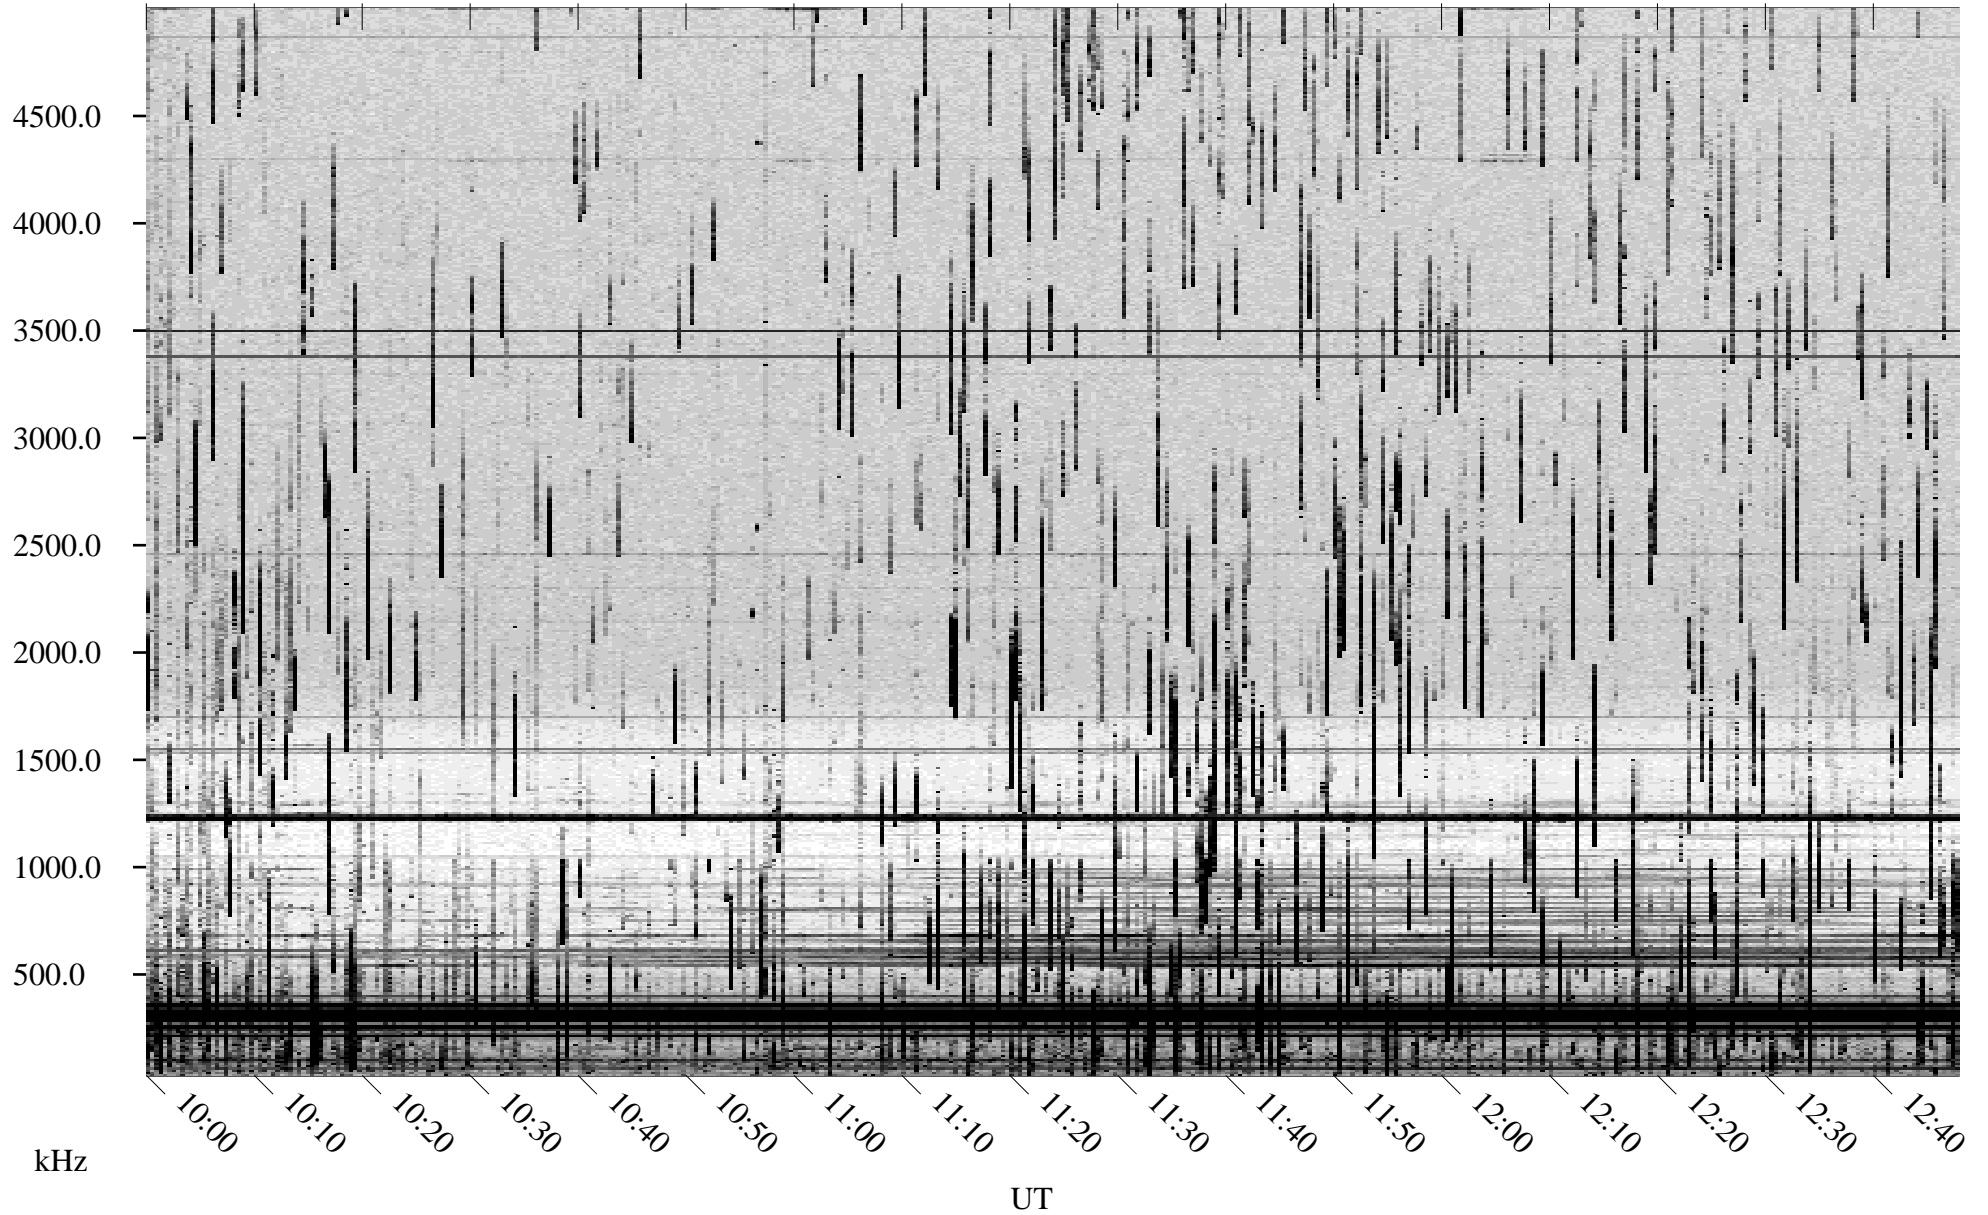

# 08/31/1998 Churchill, Manitoba

Linear Scale    Black = 161    White = 15

ch98242l.r00m max\_12

Page 5

# 08/31/1998 Churchill, Manitoba

Linear Scale    Black = 161    White = 15

ch98242l.r00m max\_12

Page 6

# 08/31/1998 Churchill, Manitoba

Linear Scale    Black = 161    White = 15

ch98242l.r00m max\_12

Page 7

# 08/31/1998 Churchill, Manitoba

Linear Scale    Black = 161    White = 15

ch98242l.r00m max\_12