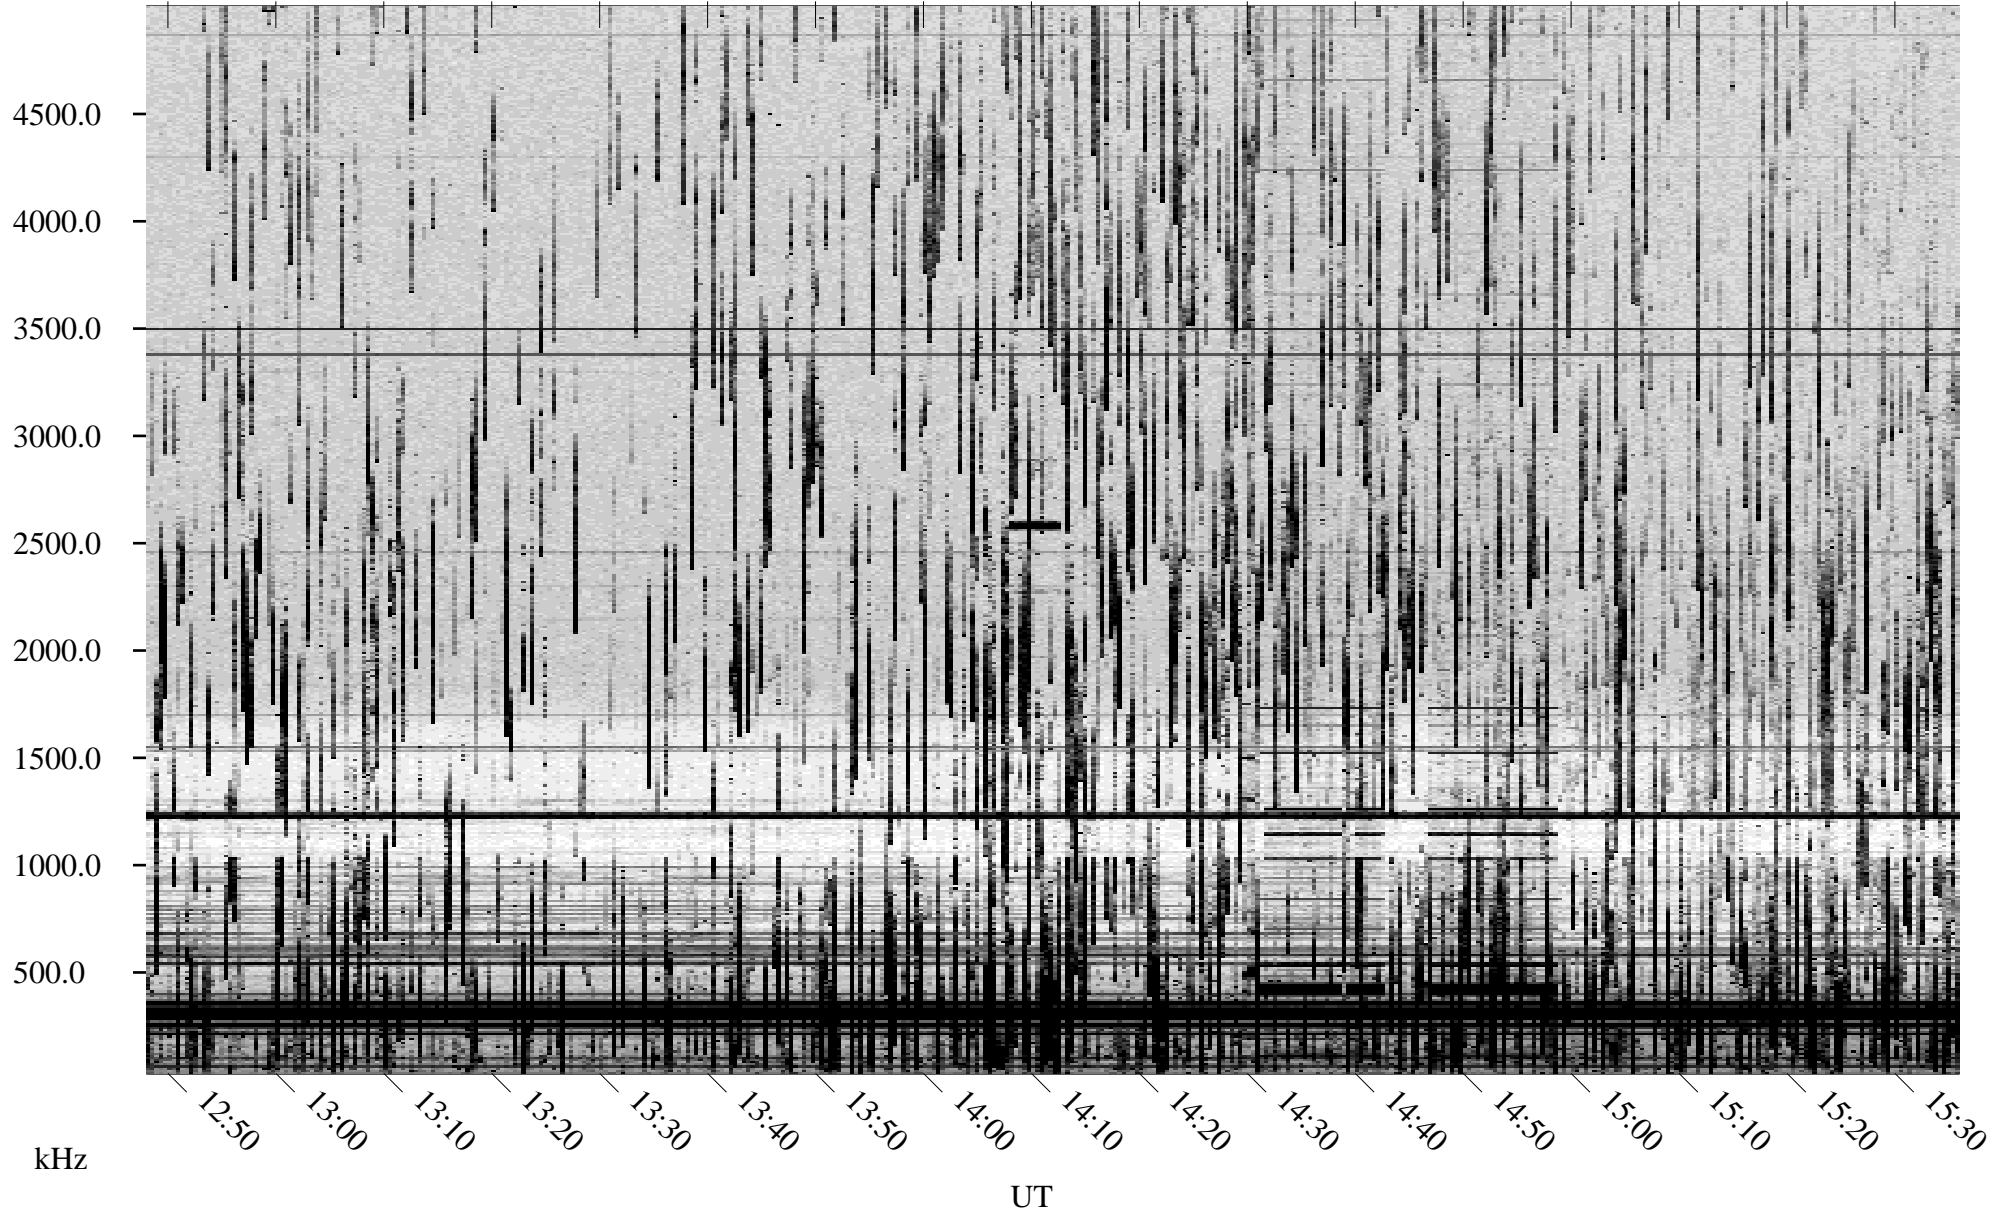

# 08/31/1998 Churchill, Manitoba

Linear Scale    Black = 161    White = 15

ch98242l.r00m max\_12

Page 5

# 08/31/1998 Churchill, Manitoba

Linear Scale    Black = 161    White = 15

ch98242l.r00m max\_12

Page 6

# 08/31/1998 Churchill, Manitoba

Linear Scale    Black = 161    White = 15

ch98242l.r00m max\_12

Page 7

# 08/31/1998 Churchill, Manitoba

Linear Scale    Black = 161    White = 15

ch98242l.r00m max\_12