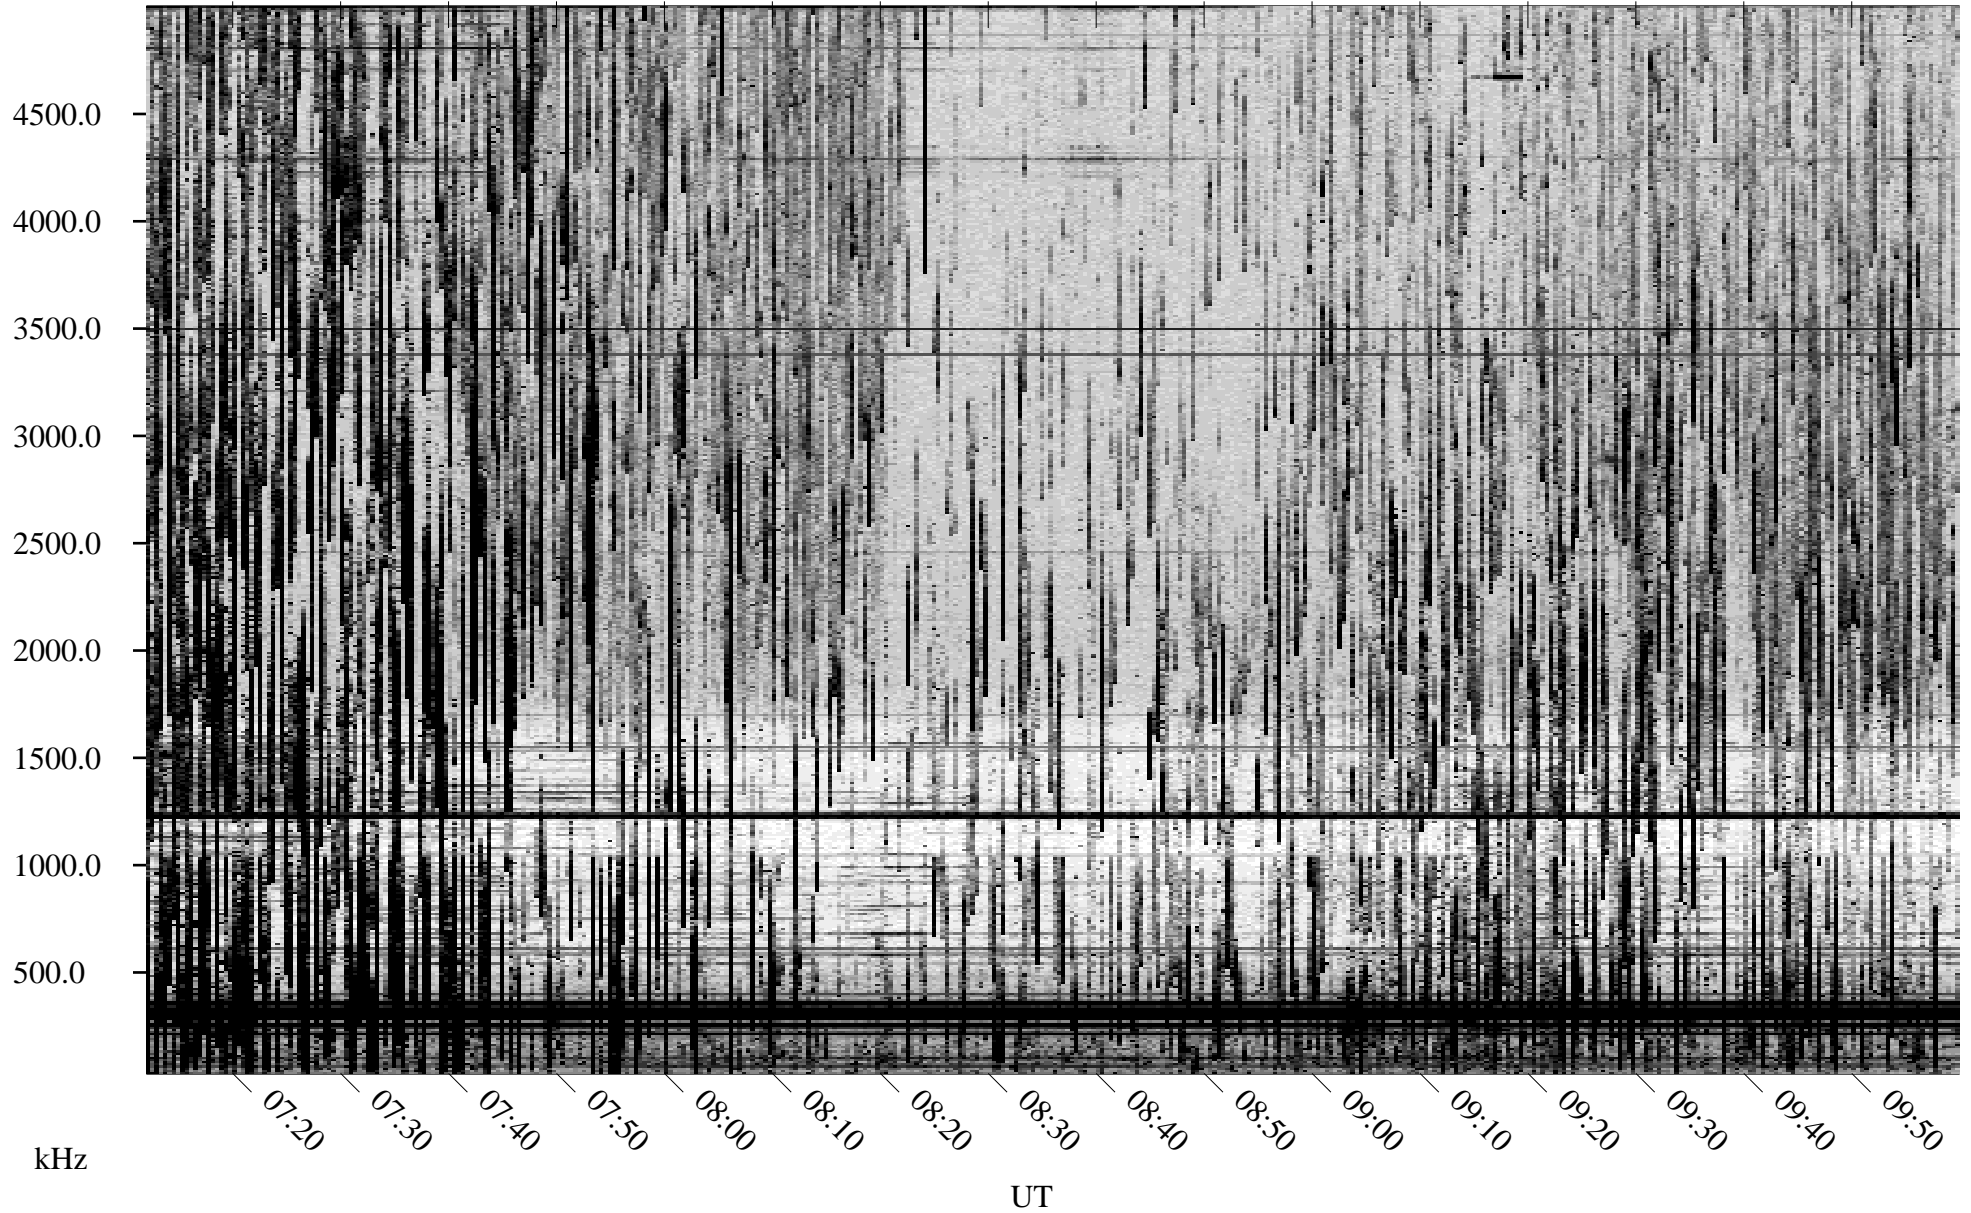

# 08/31/1998 Churchill, Manitoba

Linear Scale    Black = 161    White = 15

ch98242l.r00m max\_12

Page 3

# 08/31/1998 Churchill, Manitoba

Linear Scale    Black = 161    White = 15

ch98242l.r00m max\_12

Page 4

# 08/31/1998 Churchill, Manitoba

Linear Scale    Black = 161    White = 15

ch98242l.r00m max\_12

Page 5

# 08/31/1998 Churchill, Manitoba

Linear Scale    Black = 161    White = 15

ch98242l.r00m max\_12

Page 6