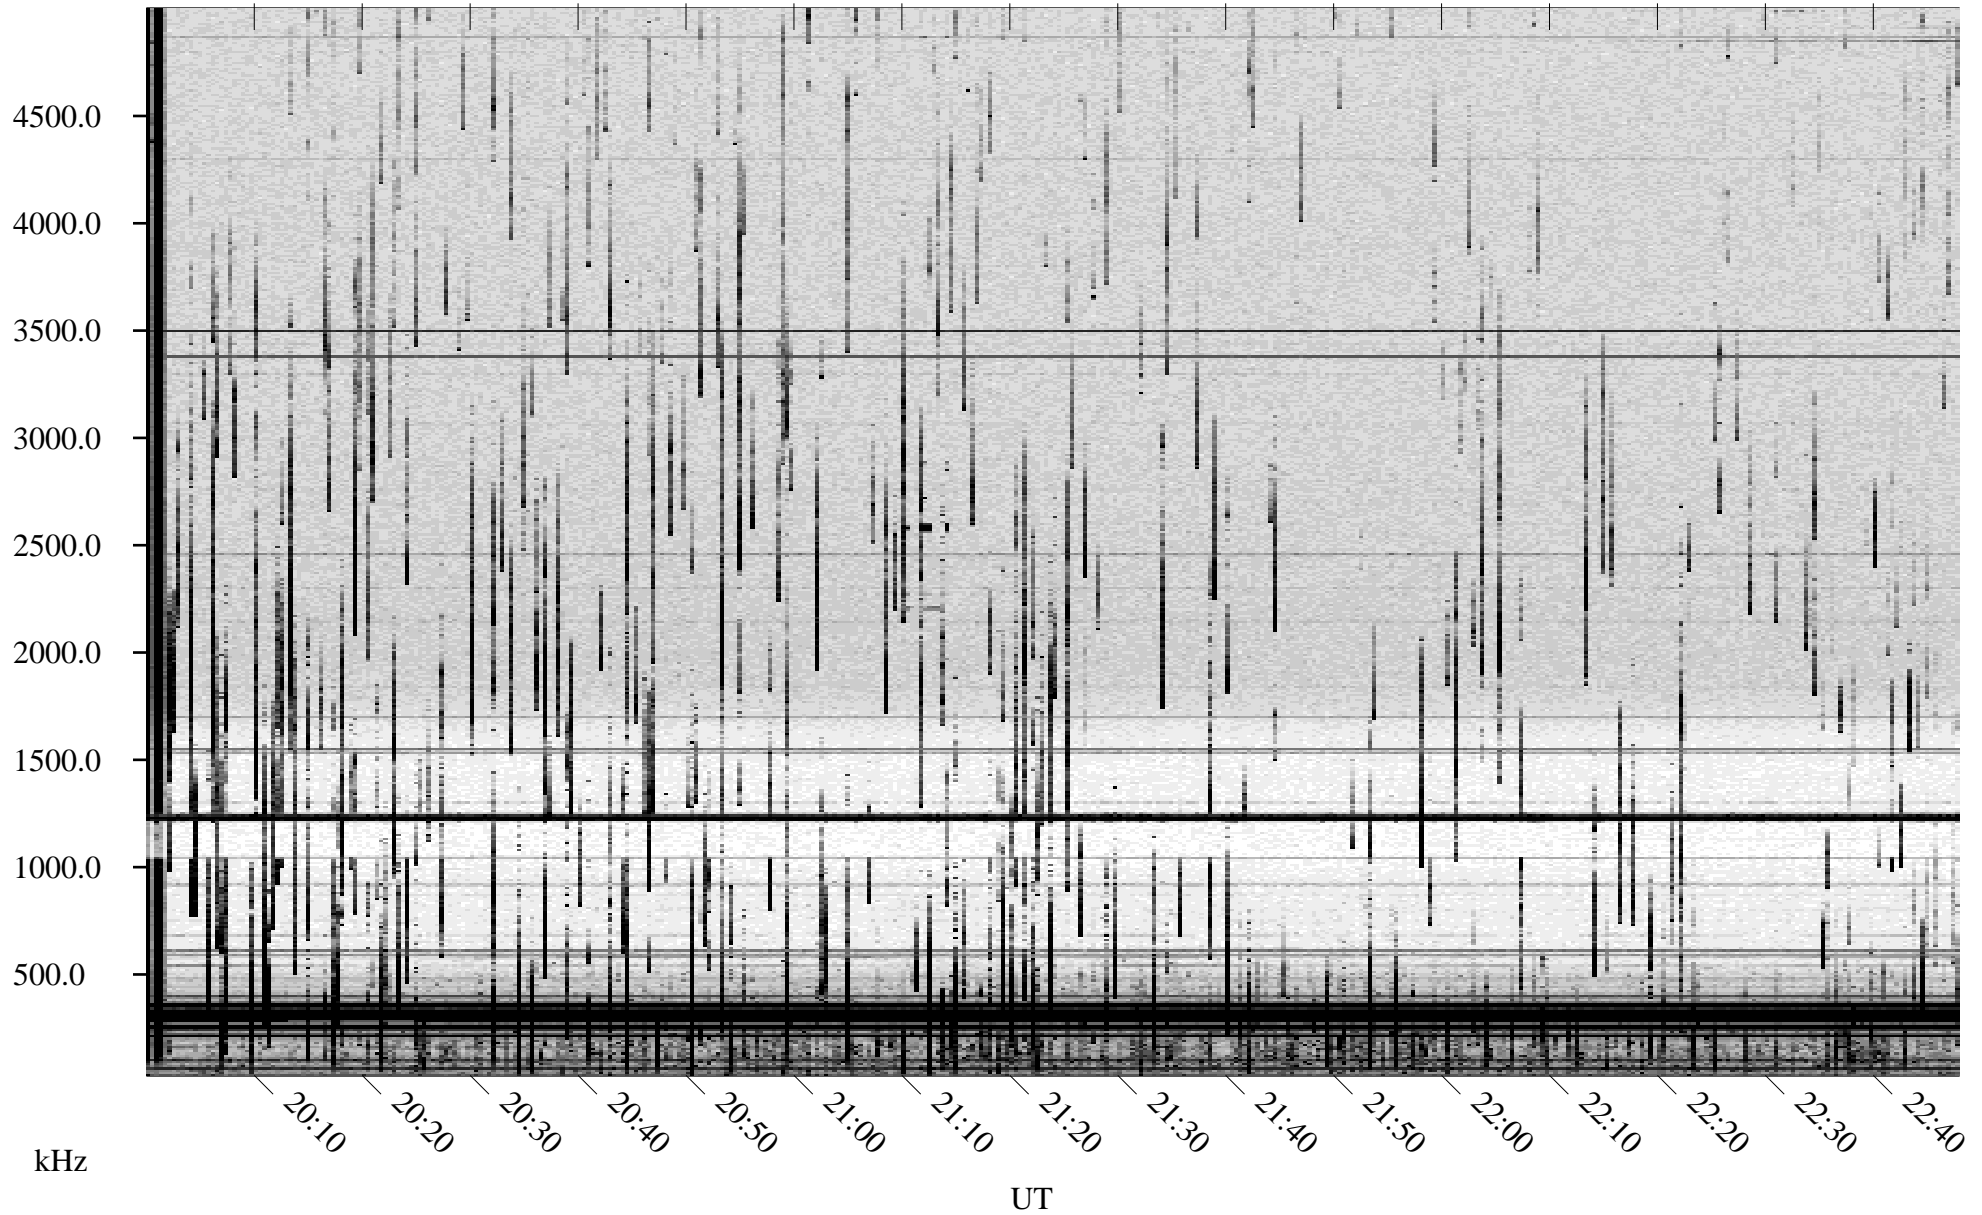

08/31/1998 Churchill, Manitoba

Linear Scale Black = 161 White = 15

ch98243l.r00m max_12

Page 1

08/31/1998 Churchill, Manitoba

Linear Scale Black = 161 White = 15

ch98243l.r00m max_12

Page 2

09/01/1998 Churchill, Manitoba

Linear Scale Black = 161 White = 15

ch98243l.r00m max_12

Page 3

09/01/1998 Churchill, Manitoba

Linear Scale Black = 161 White = 15

ch98243l.r00m max_12

Page 4

09/01/1998 Churchill, Manitoba

Linear Scale Black = 161 White = 15

ch98243l.r00m max_12

Page 5

09/01/1998 Churchill, Manitoba

Linear Scale Black = 161 White = 15

ch98243l.r00m max_12

Page 6

09/01/1998 Churchill, Manitoba

Linear Scale Black = 161 White = 15

ch98243l.r00m max_12

Page 7

09/01/1998 Churchill, Manitoba

Linear Scale Black = 161 White = 15

ch98243l.r00m max_12

Page 8