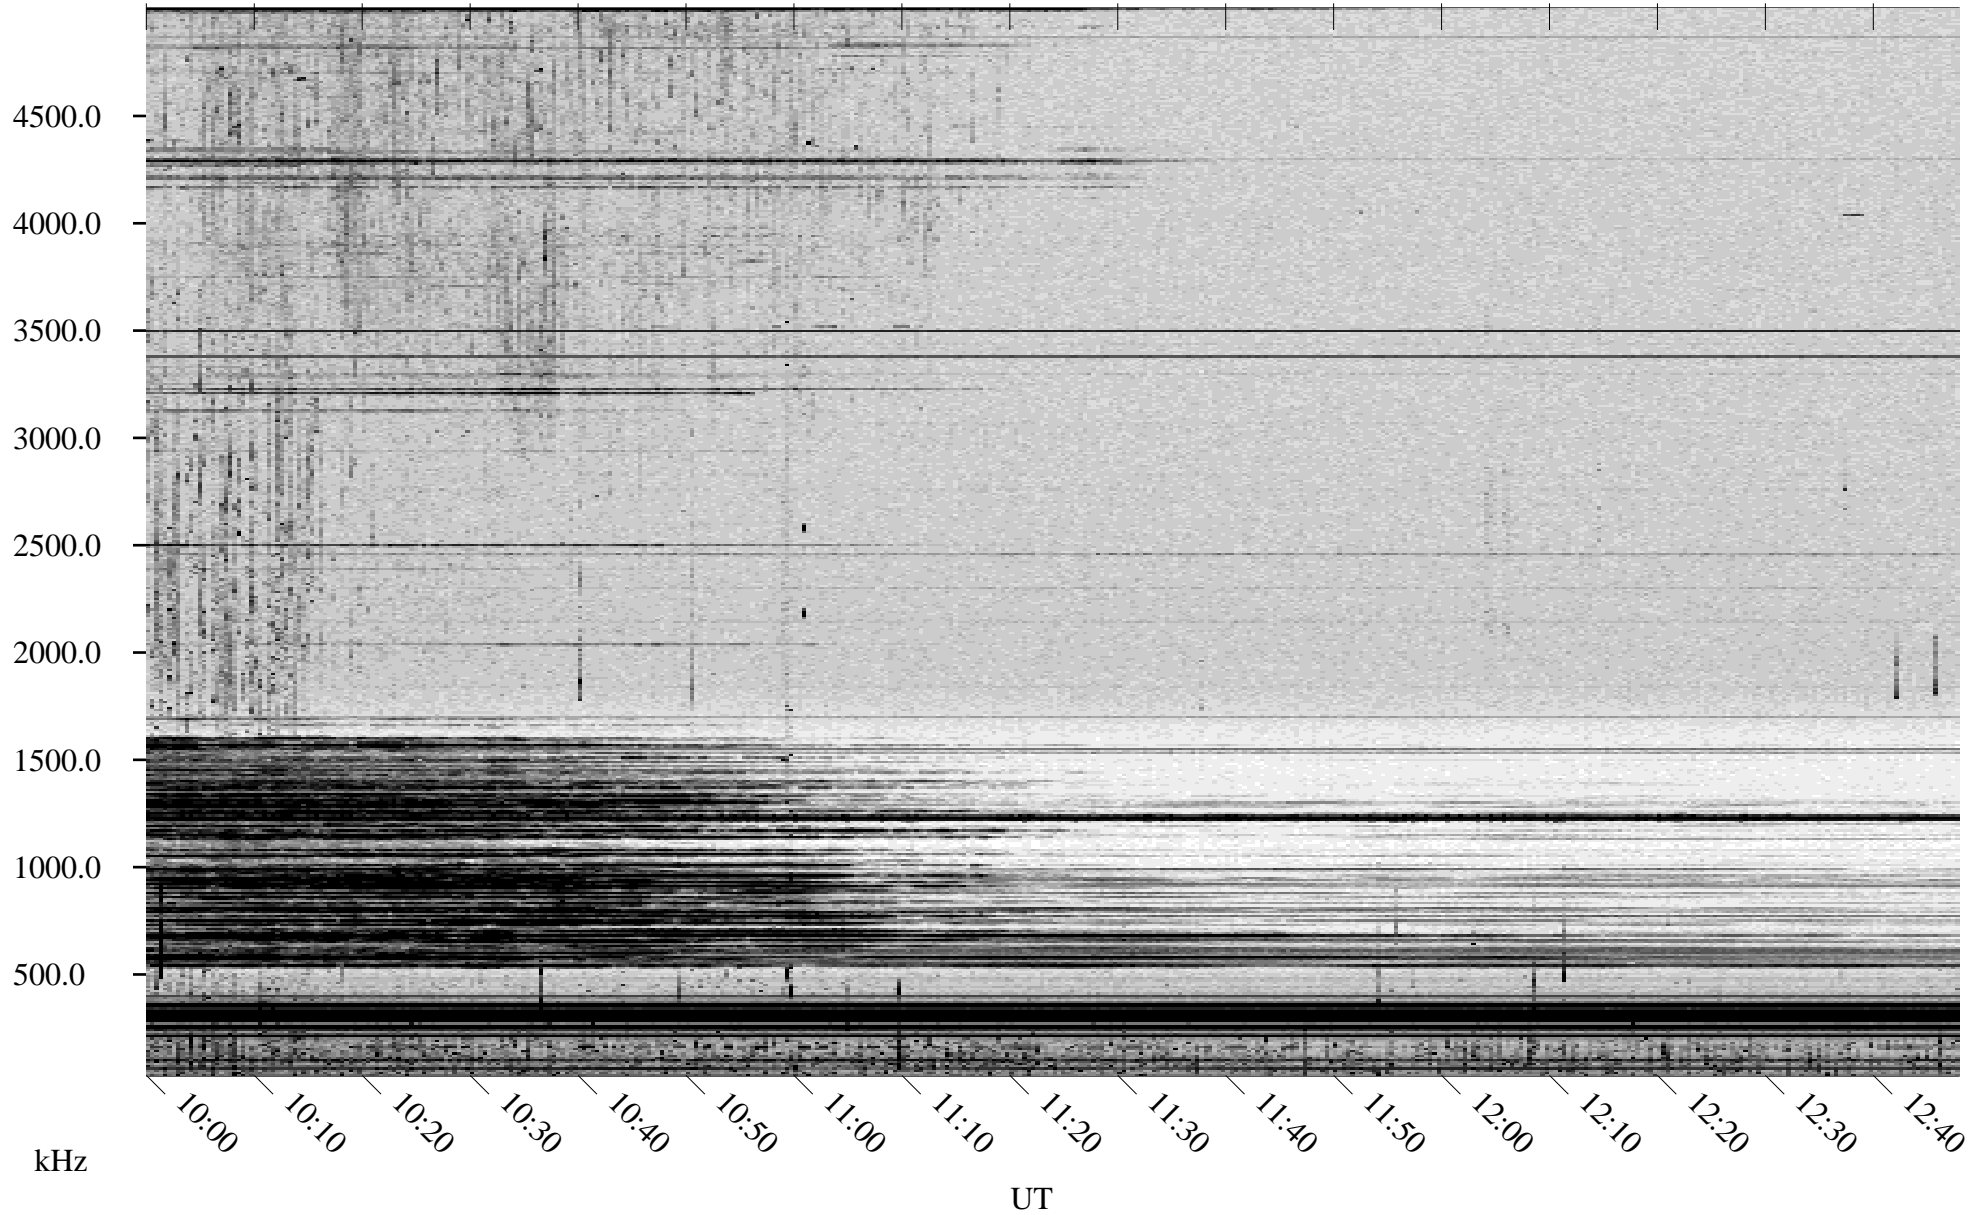

08/31/1998 Churchill, Manitoba

Linear Scale Black = 161 White = 15

ch98243l.r00m max_12

Page 1

08/31/1998 Churchill, Manitoba

Linear Scale Black = 161 White = 15

ch98243l.r00m max_12

Page 2

09/01/1998 Churchill, Manitoba

Linear Scale Black = 161 White = 15

ch98243l.r00m max_12

Page 3

09/01/1998 Churchill, Manitoba

Linear Scale Black = 161 White = 15

ch98243l.r00m max_12

Page 4

09/01/1998 Churchill, Manitoba

Linear Scale Black = 161 White = 15

ch98243l.r00m max_12

Page 5

09/01/1998 Churchill, Manitoba

Linear Scale Black = 161 White = 15

ch98243l.r00m max_12

Page 6

09/01/1998 Churchill, Manitoba

Linear Scale Black = 161 White = 15

ch98243l.r00m max_12

Page 7

09/01/1998 Churchill, Manitoba

Linear Scale Black = 161 White = 15

ch98243l.r00m max_12

Page 8