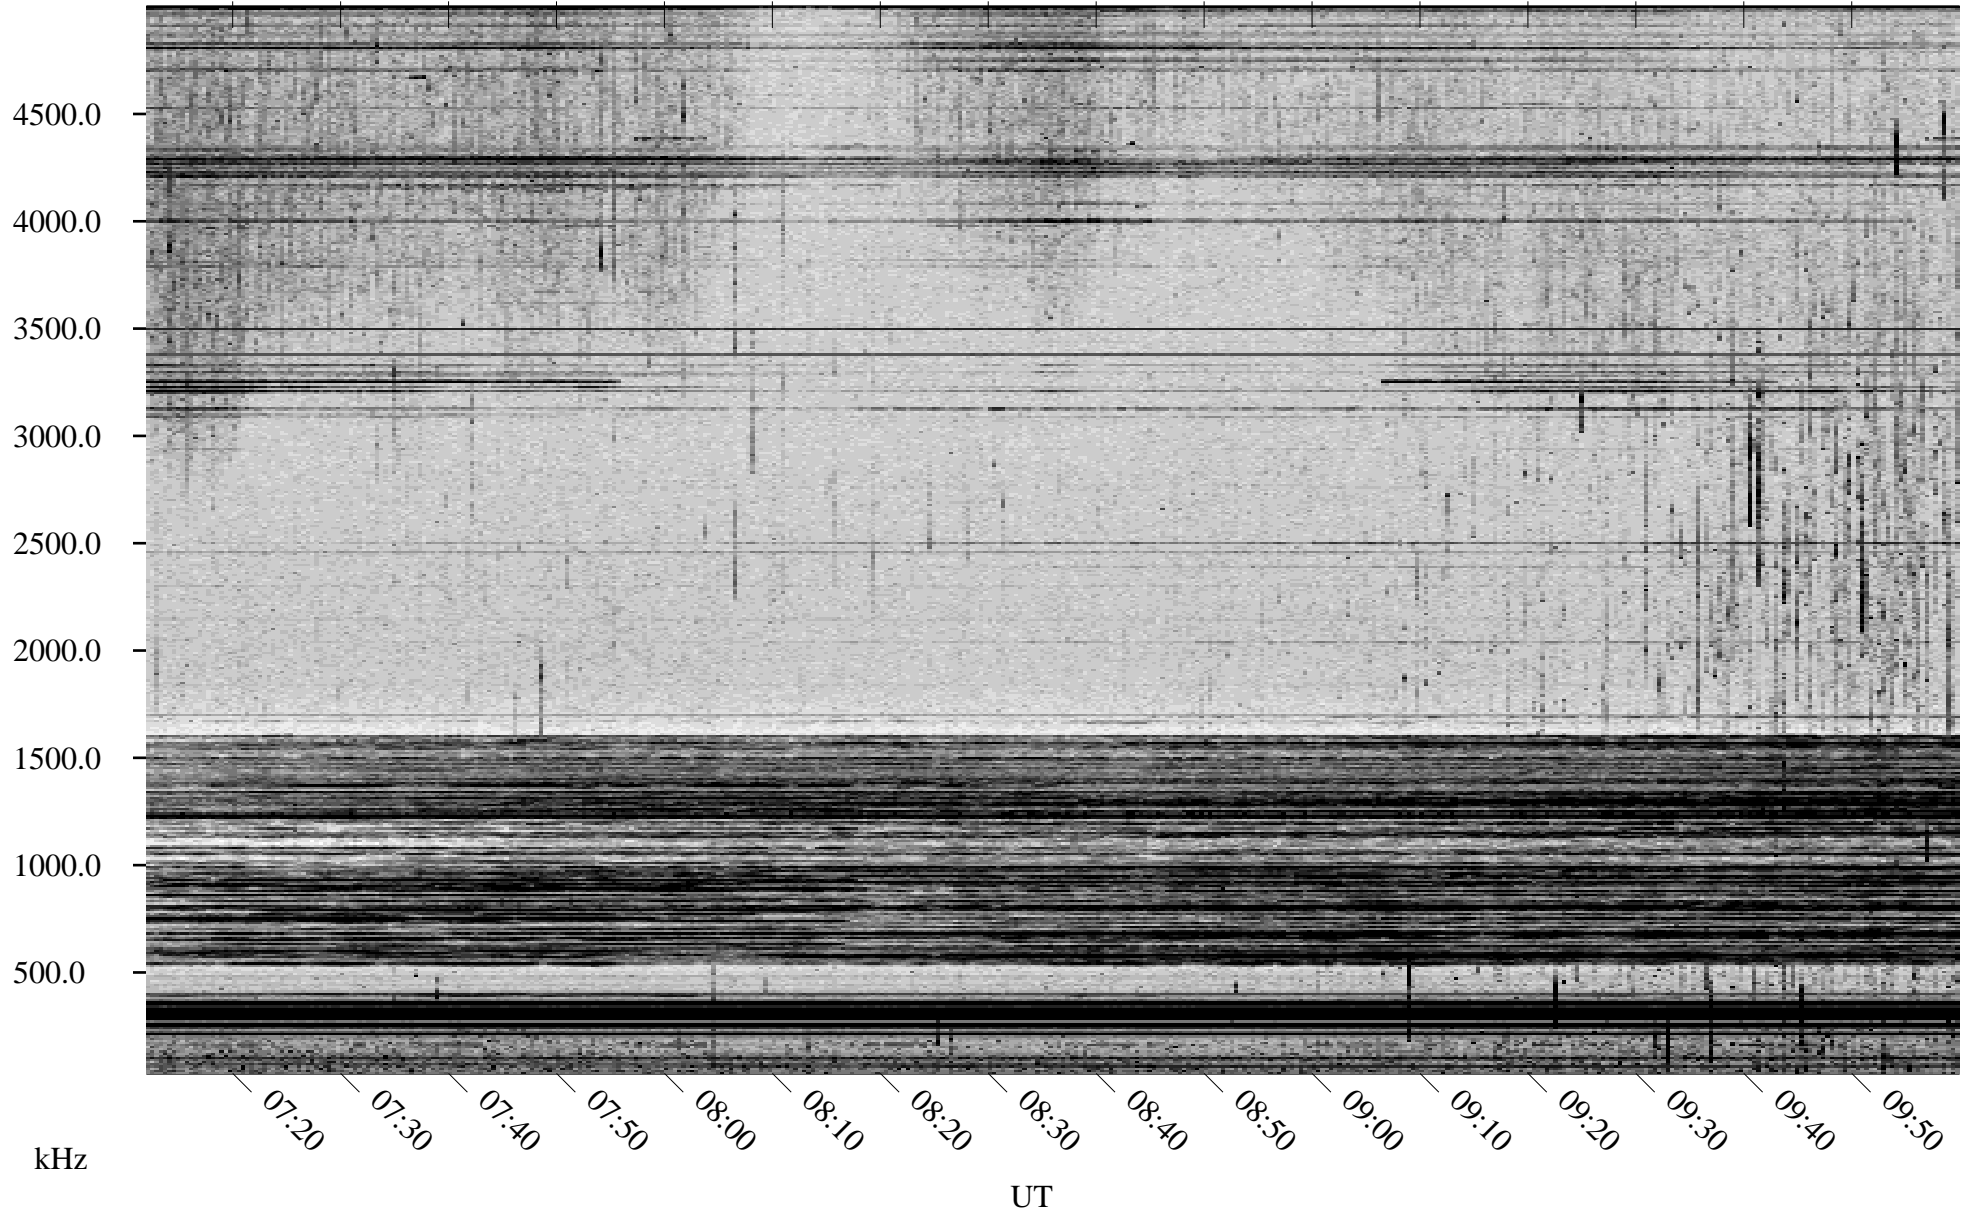

08/31/1998 Churchill, Manitoba

Linear Scale Black = 161 White = 15

ch98243l.r00m max_12

Page 1

08/31/1998 Churchill, Manitoba

Linear Scale Black = 161 White = 15

ch98243l.r00m max_12

Page 2

09/01/1998 Churchill, Manitoba

Linear Scale Black = 161 White = 15

ch98243l.r00m max_12

Page 3

09/01/1998 Churchill, Manitoba

Linear Scale Black = 161 White = 15

ch98243l.r00m max_12

Page 4

09/01/1998 Churchill, Manitoba

Linear Scale Black = 161 White = 15

ch98243l.r00m max_12

Page 5

09/01/1998 Churchill, Manitoba

Linear Scale Black = 161 White = 15

ch98243l.r00m max_12

Page 6

09/01/1998 Churchill, Manitoba

Linear Scale Black = 161 White = 15

ch98243l.r00m max_12

Page 7

09/01/1998 Churchill, Manitoba

Linear Scale Black = 161 White = 15

ch98243l.r00m max_12

Page 8