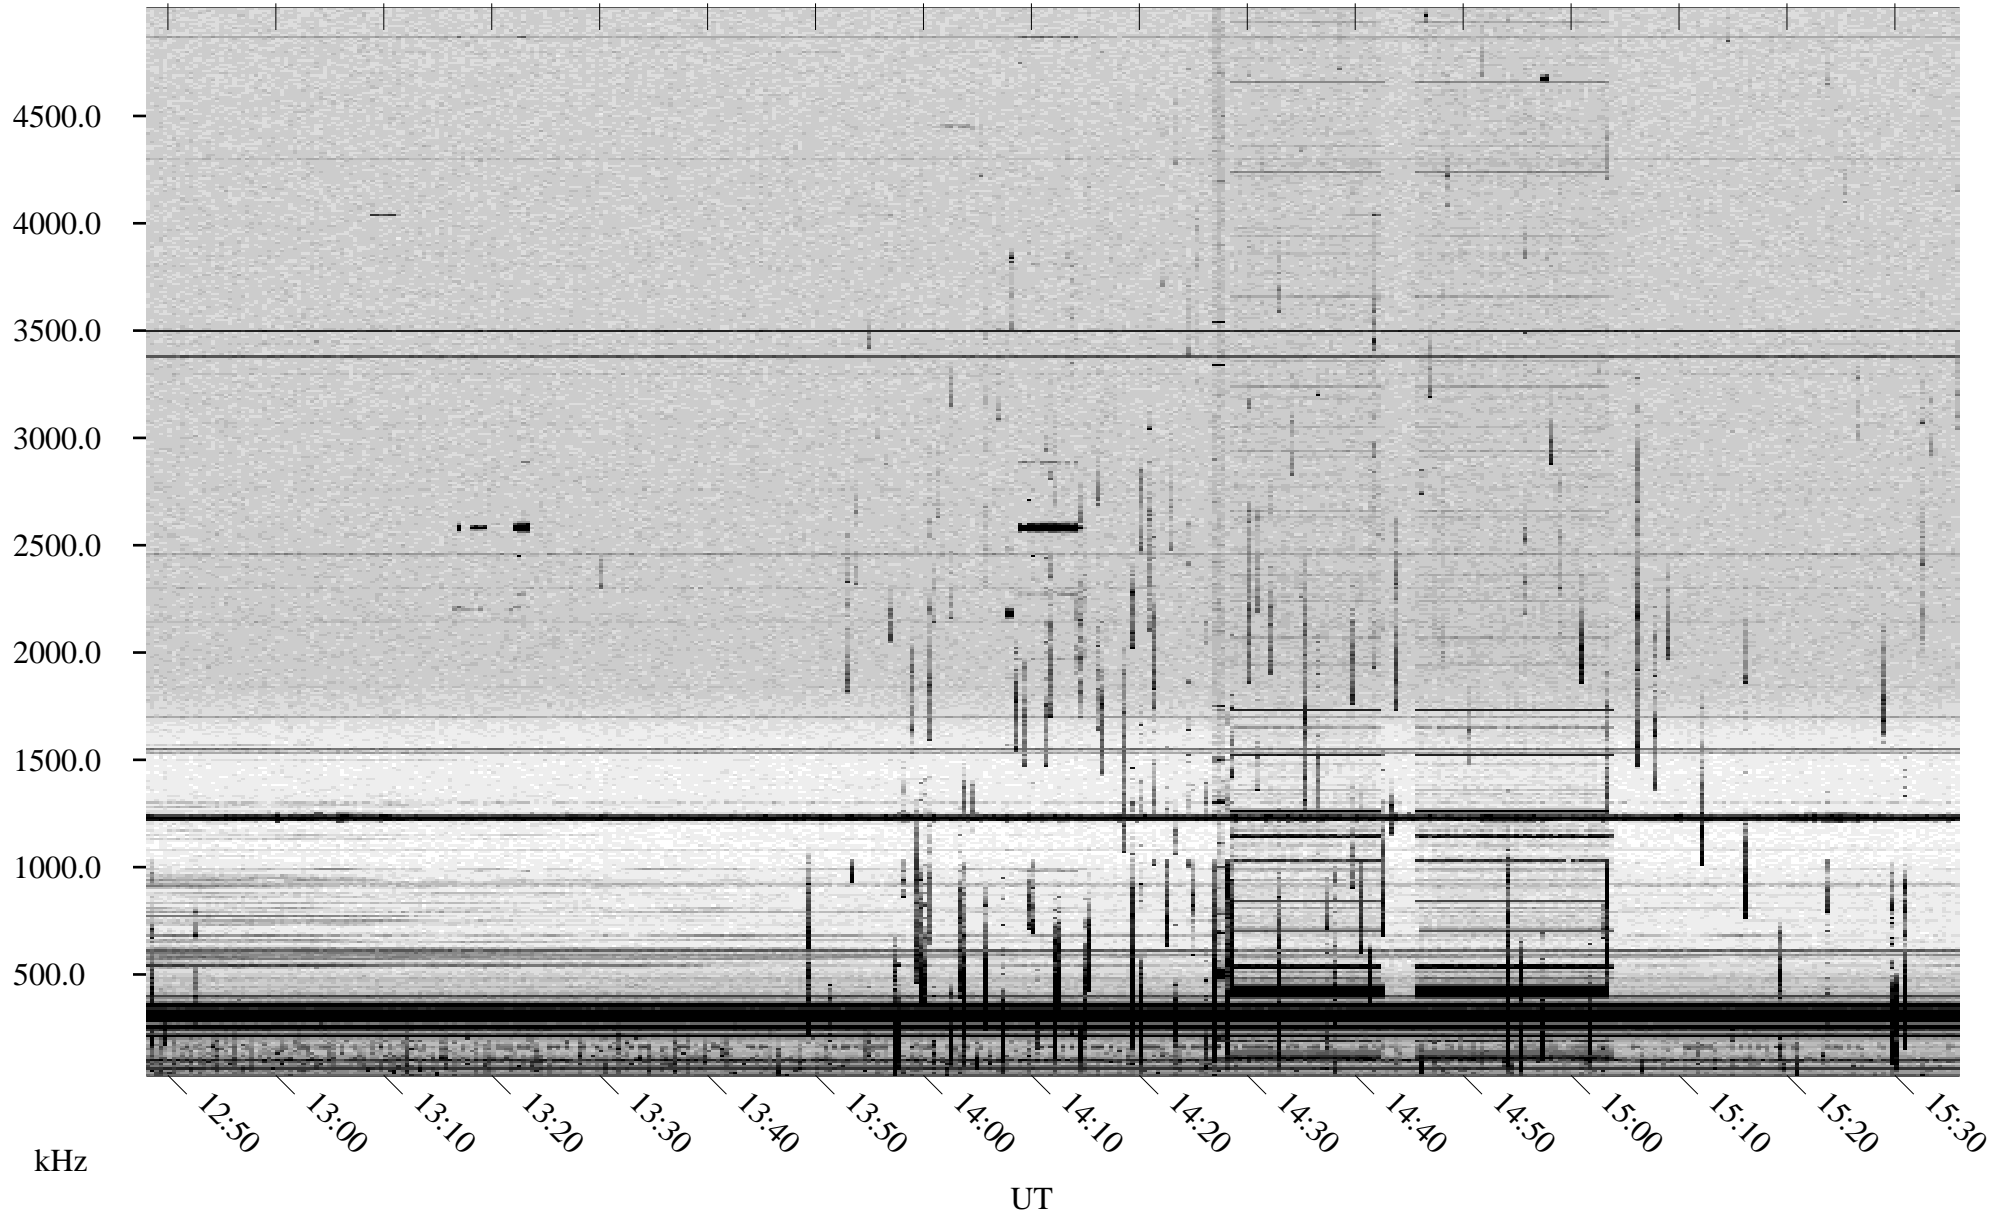

08/31/1998 Churchill, Manitoba

Linear Scale Black = 161 White = 15

ch98243l.r00m max_12

Page 1

08/31/1998 Churchill, Manitoba

Linear Scale Black = 161 White = 15

ch98243l.r00m max_12

Page 2

09/01/1998 Churchill, Manitoba

Linear Scale Black = 161 White = 15

ch98243l.r00m max_12

Page 3

09/01/1998 Churchill, Manitoba

Linear Scale Black = 161 White = 15

ch98243l.r00m max_12

Page 4

09/01/1998 Churchill, Manitoba

Linear Scale Black = 161 White = 15

ch98243l.r00m max_12

Page 5

09/01/1998 Churchill, Manitoba

Linear Scale Black = 161 White = 15

ch98243l.r00m max_12

Page 6

09/01/1998 Churchill, Manitoba

Linear Scale Black = 161 White = 15

ch98243l.r00m max_12

Page 7

09/01/1998 Churchill, Manitoba

Linear Scale Black = 161 White = 15

ch98243l.r00m max_12

Page 8