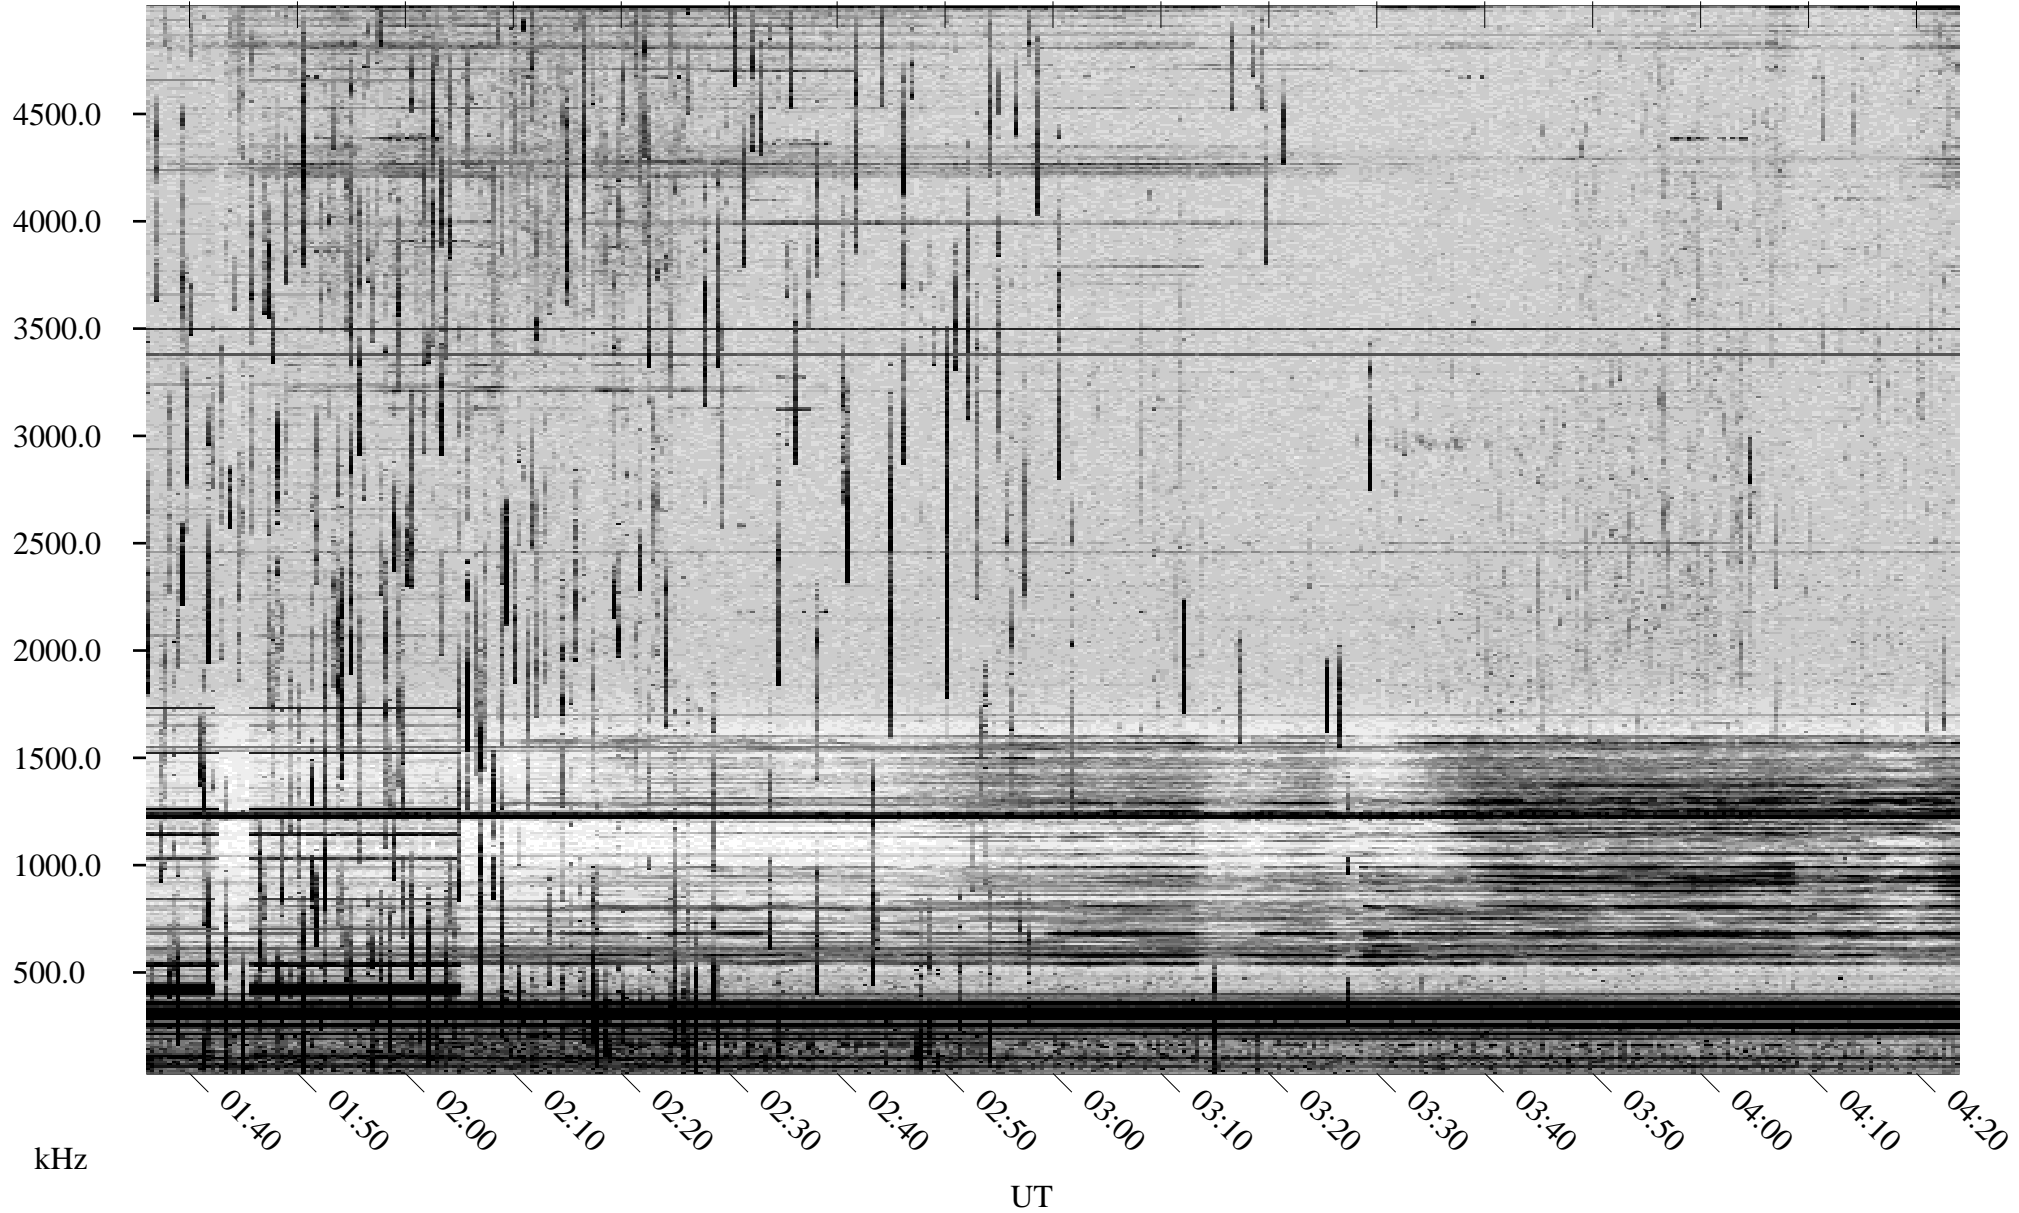

08/31/1998 Churchill, Manitoba

Linear Scale Black = 161 White = 15

ch98243l.r00m max_12

Page 1

08/31/1998 Churchill, Manitoba

Linear Scale Black = 161 White = 15

ch98243l.r00m max_12

Page 2

09/01/1998 Churchill, Manitoba

Linear Scale Black = 161 White = 15

ch98243l.r00m max_12

Page 3

09/01/1998 Churchill, Manitoba

Linear Scale Black = 161 White = 15

ch98243l.r00m max_12

Page 4

09/01/1998 Churchill, Manitoba

Linear Scale Black = 161 White = 15

ch98243l.r00m max_12

Page 5

09/01/1998 Churchill, Manitoba

Linear Scale Black = 161 White = 15

ch98243l.r00m max_12

Page 6

09/01/1998 Churchill, Manitoba

Linear Scale Black = 161 White = 15

ch98243l.r00m max_12

Page 7

09/01/1998 Churchill, Manitoba

Linear Scale Black = 161 White = 15

ch98243l.r00m max_12

Page 8