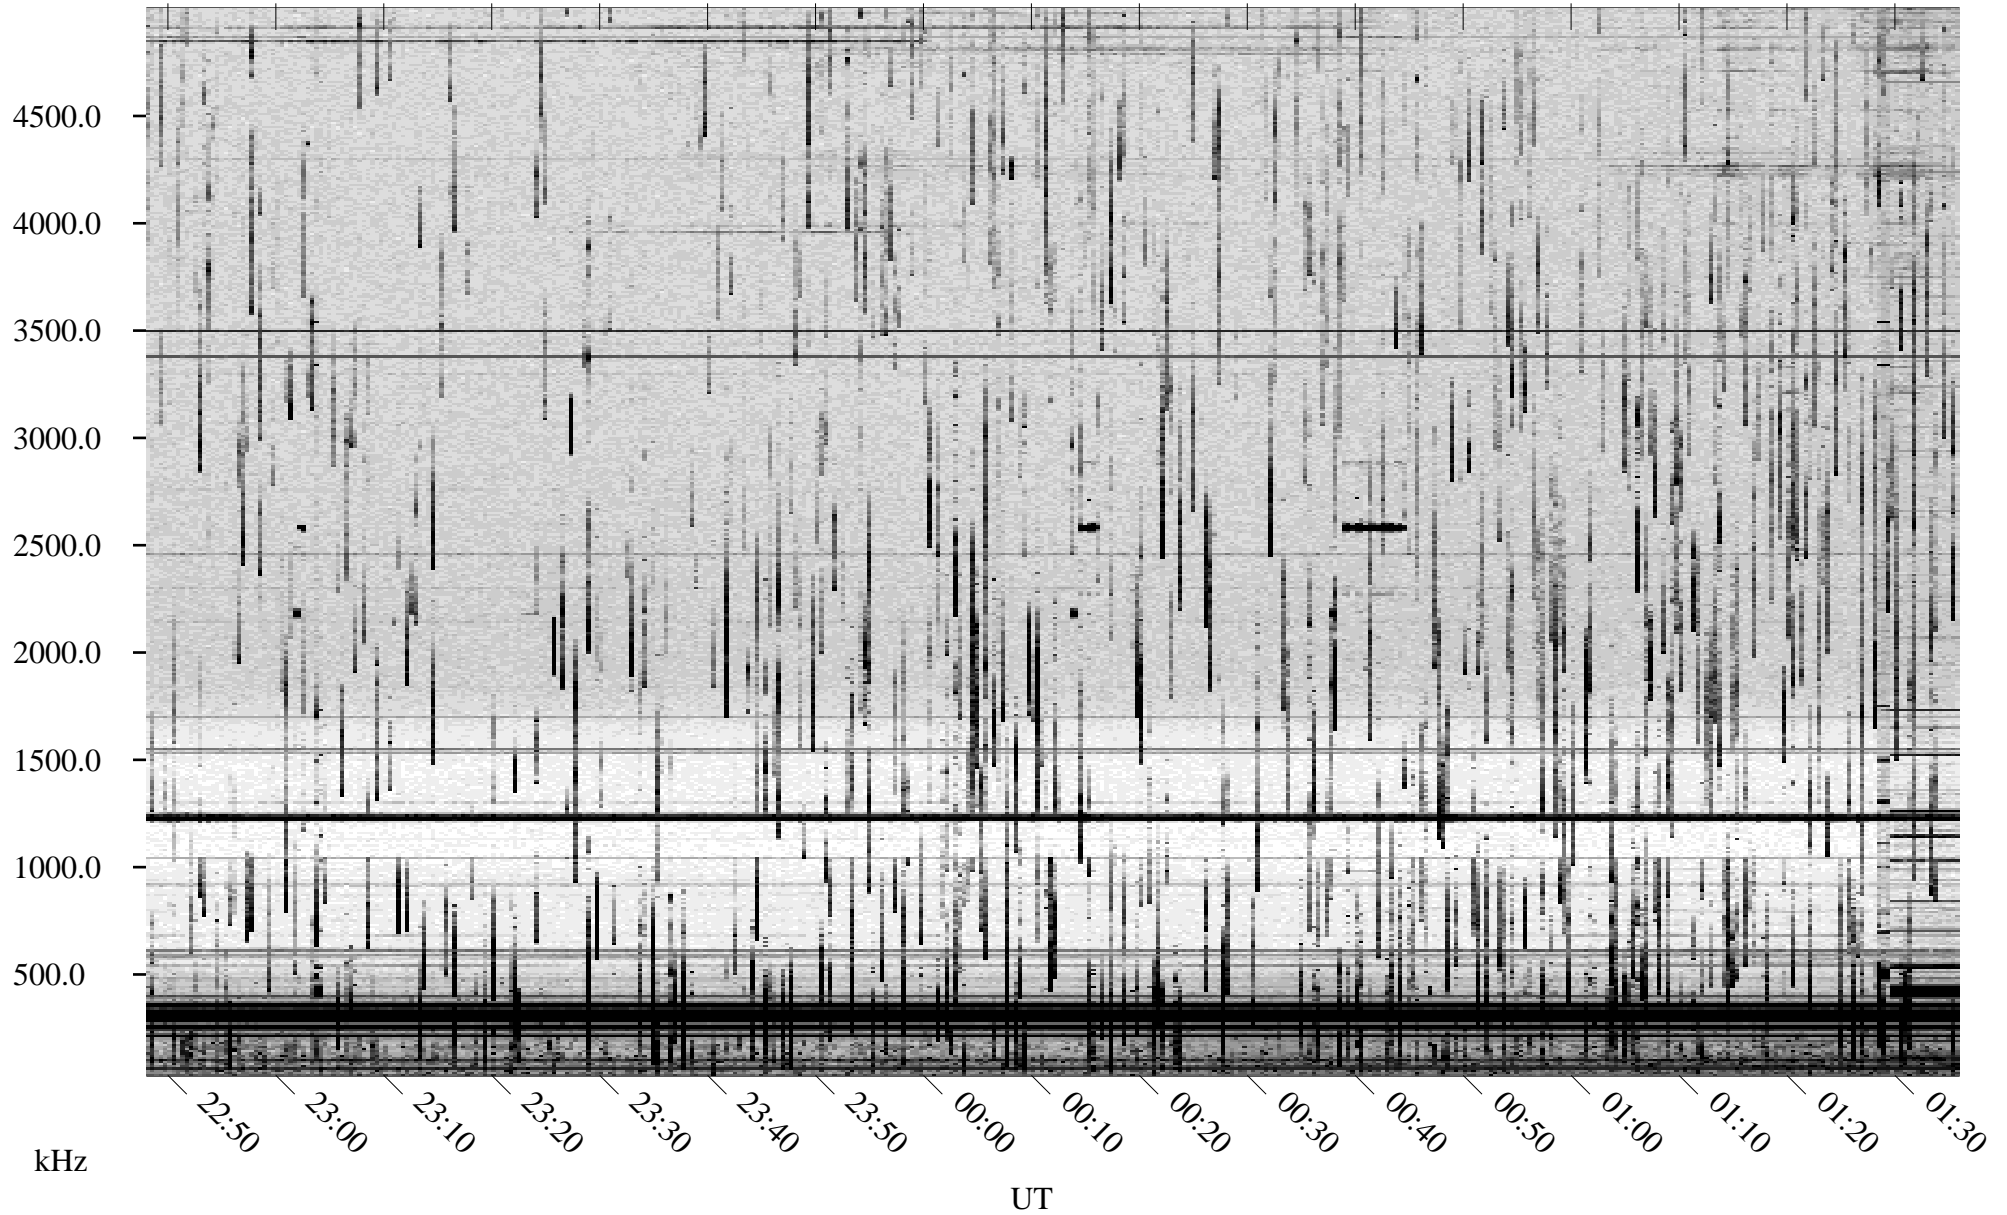

08/31/1998 Churchill, Manitoba

Linear Scale Black = 161 White = 15

ch98243l.r00m max_12

Page 1

08/31/1998 Churchill, Manitoba

Linear Scale Black = 161 White = 15

ch98243l.r00m max_12

Page 2

09/01/1998 Churchill, Manitoba

Linear Scale Black = 161 White = 15

ch98243l.r00m max_12

Page 3

09/01/1998 Churchill, Manitoba

Linear Scale Black = 161 White = 15

ch98243l.r00m max_12

Page 4

09/01/1998 Churchill, Manitoba

Linear Scale Black = 161 White = 15

ch98243l.r00m max_12

Page 5

09/01/1998 Churchill, Manitoba

Linear Scale Black = 161 White = 15

ch98243l.r00m max_12

Page 6

09/01/1998 Churchill, Manitoba

Linear Scale Black = 161 White = 15

ch98243l.r00m max_12

Page 7

09/01/1998 Churchill, Manitoba

Linear Scale Black = 161 White = 15

ch98243l.r00m max_12

Page 8