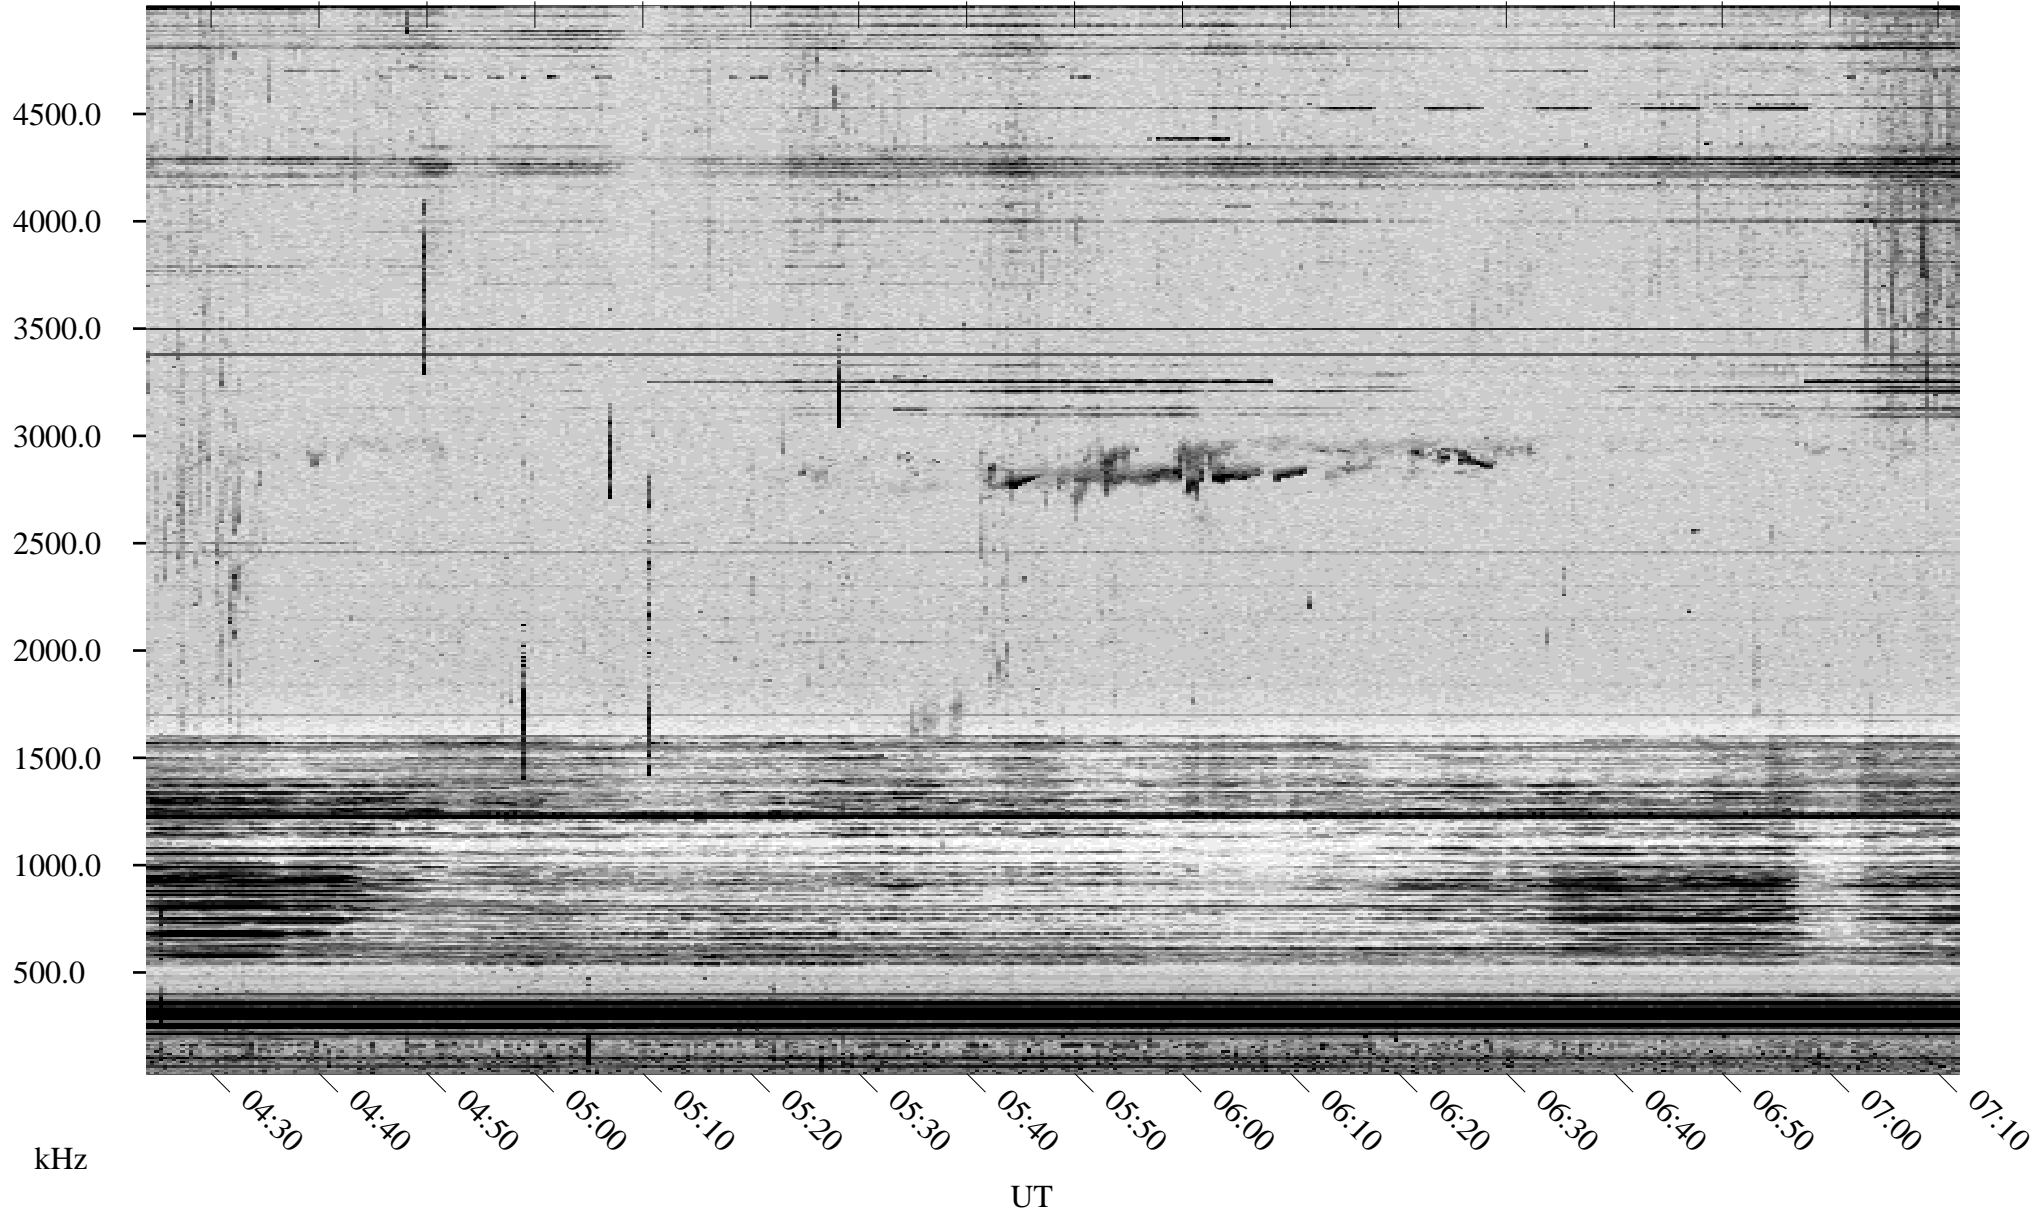

08/31/1998 Churchill, Manitoba

Linear Scale Black = 161 White = 15

ch98243l.r00m max_12

Page 1

08/31/1998 Churchill, Manitoba

Linear Scale Black = 161 White = 15

ch98243l.r00m max_12

Page 2

09/01/1998 Churchill, Manitoba

Linear Scale Black = 161 White = 15

ch98243l.r00m max_12

Page 3

09/01/1998 Churchill, Manitoba

Linear Scale Black = 161 White = 15

ch98243l.r00m max_12

Page 4

09/01/1998 Churchill, Manitoba

Linear Scale Black = 161 White = 15

ch98243l.r00m max_12

Page 5

09/01/1998 Churchill, Manitoba

Linear Scale Black = 161 White = 15

ch98243l.r00m max_12

Page 6

09/01/1998 Churchill, Manitoba

Linear Scale Black = 161 White = 15

ch98243l.r00m max_12

Page 7

09/01/1998 Churchill, Manitoba

Linear Scale Black = 161 White = 15

ch98243l.r00m max_12

Page 8