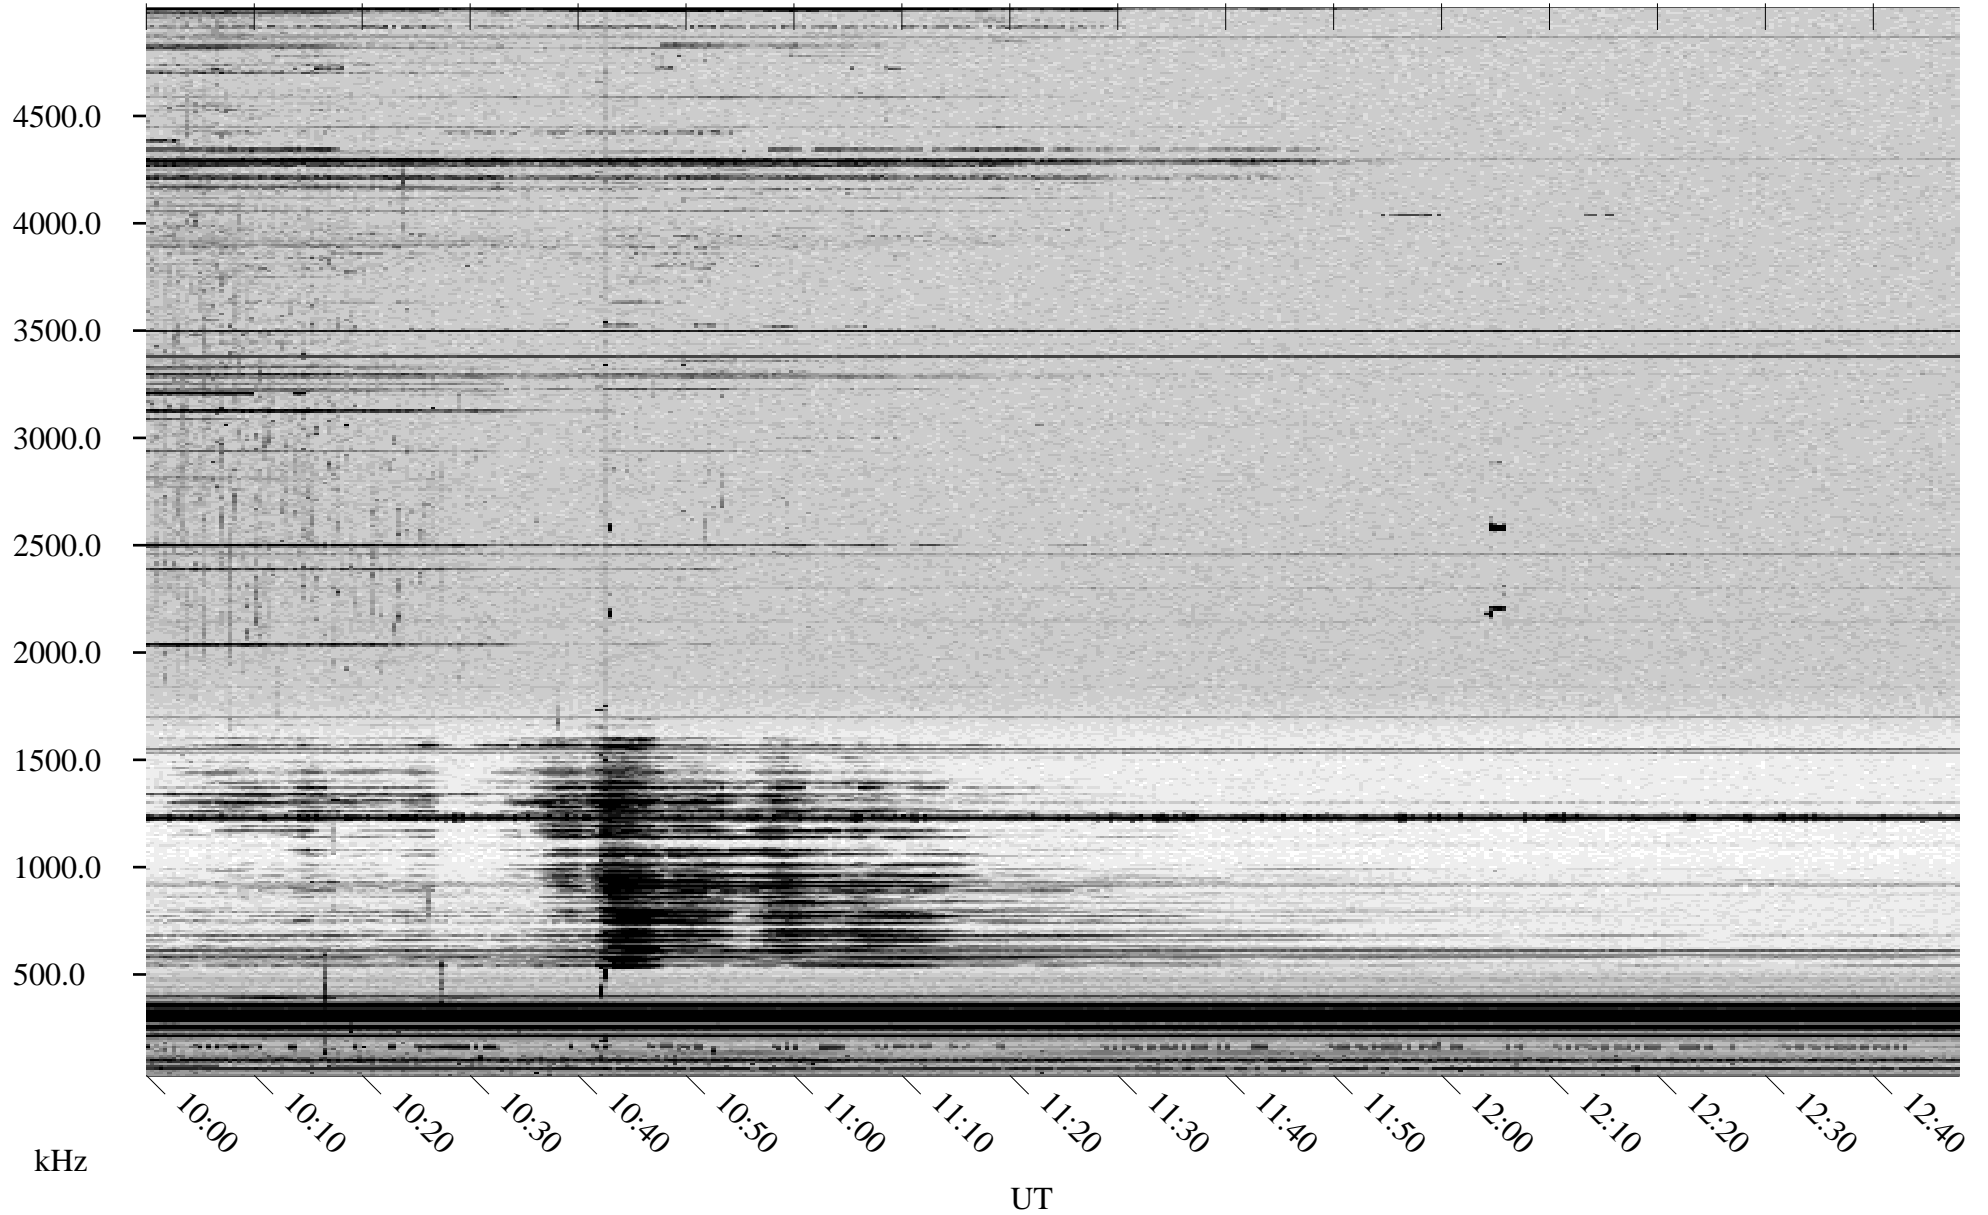

# 09/02/1998 Churchill, Manitoba

Linear Scale    Black = 161    White = 15

ch98244l.r00m max\_12

Page 5

# 09/02/1998 Churchill, Manitoba

Linear Scale    Black = 161    White = 15

ch98244l.r00m max\_12

Page 6