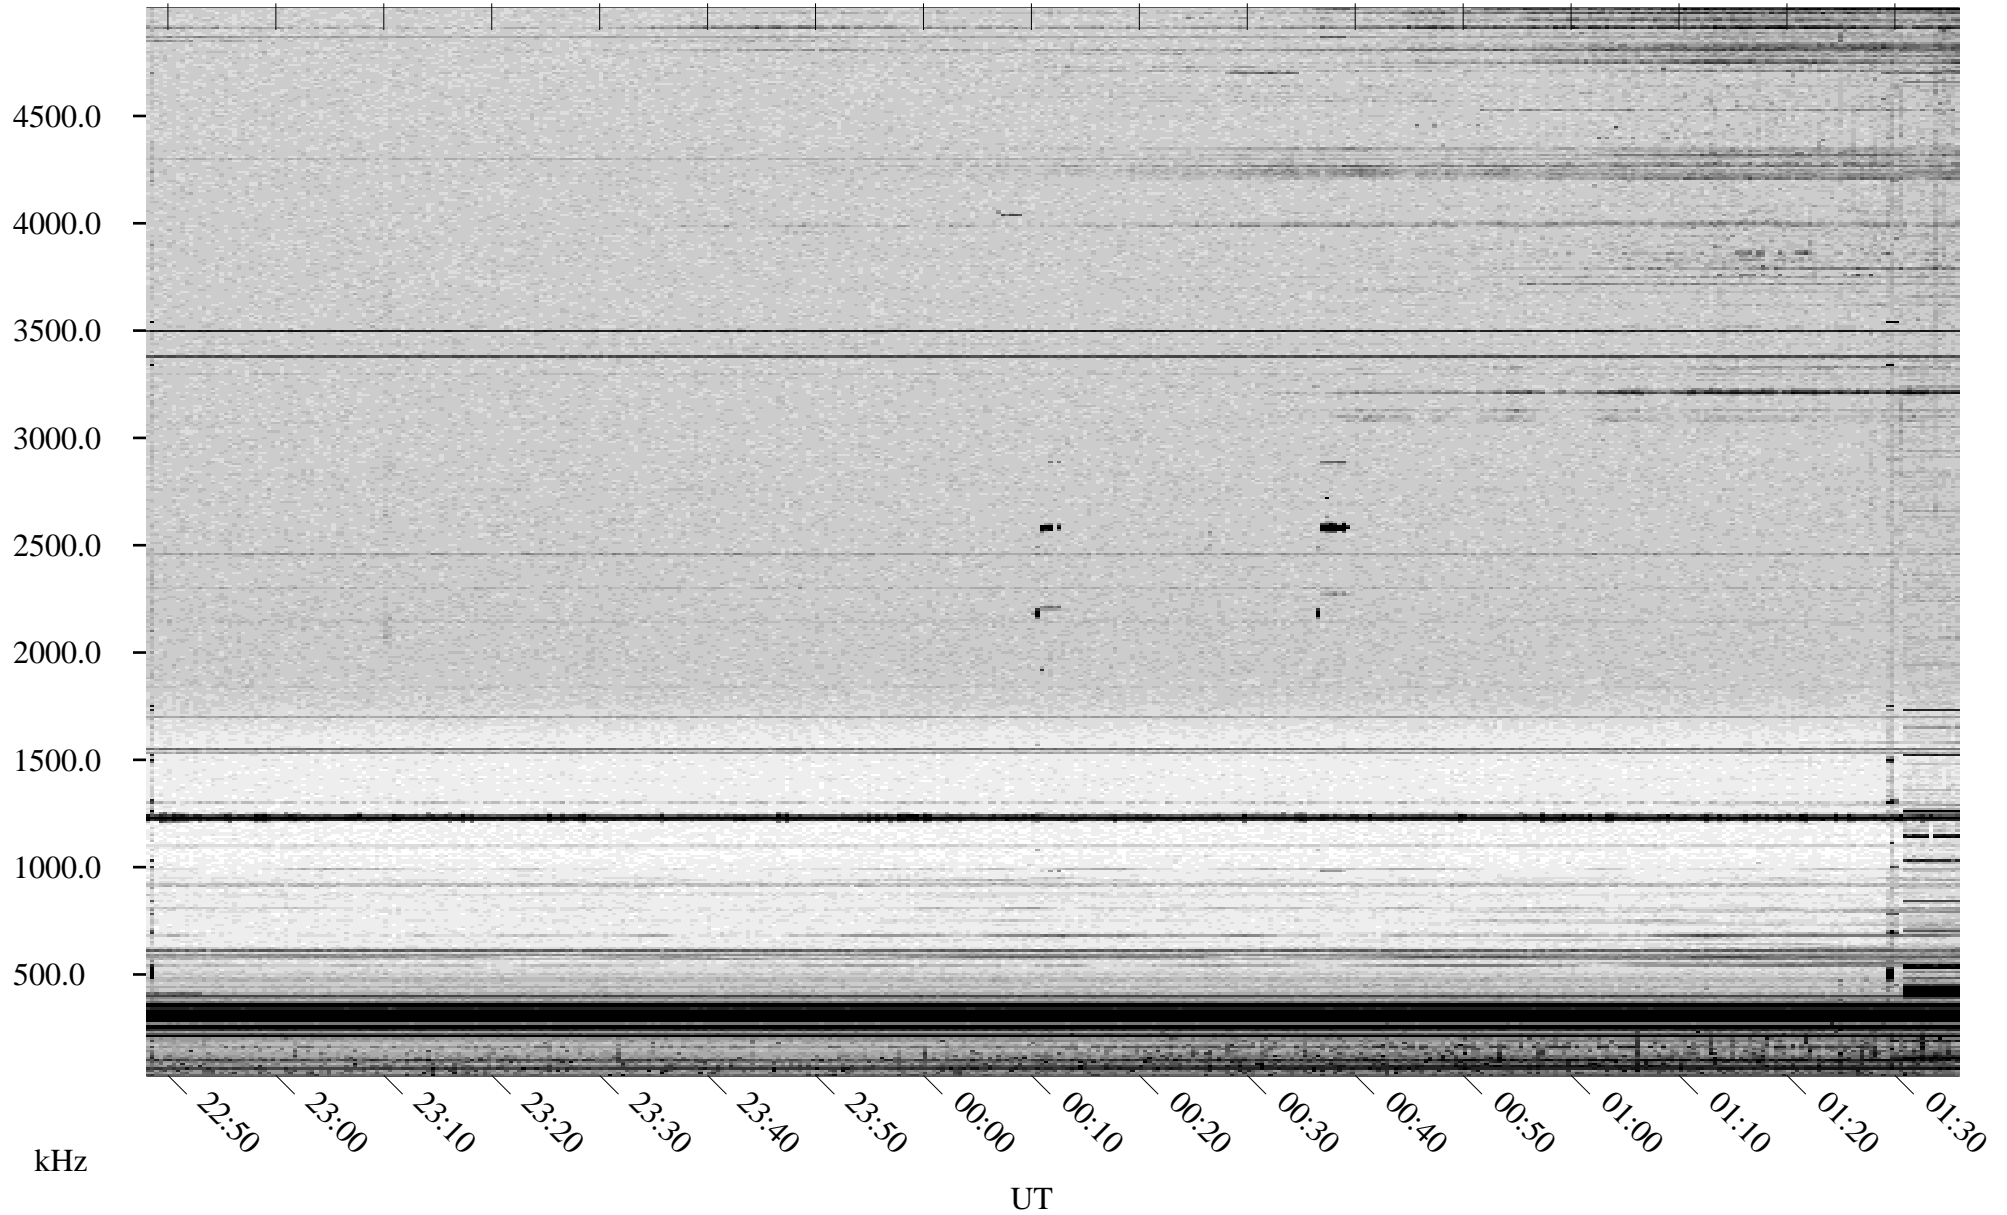

# 09/01/1998 Churchill, Manitoba

Linear Scale    Black = 161    White = 15

ch98244l.r00m max\_12

Page 1

# 09/01/1998 Churchill, Manitoba

Linear Scale    Black = 161    White = 15

ch98244l.r00m max\_12

# 09/02/1998 Churchill, Manitoba

Linear Scale    Black = 161    White = 15

ch98244l.r00m max\_12

Page 3

# 09/02/1998 Churchill, Manitoba

Linear Scale    Black = 161    White = 15

ch98244l.r00m max\_12

Page 4