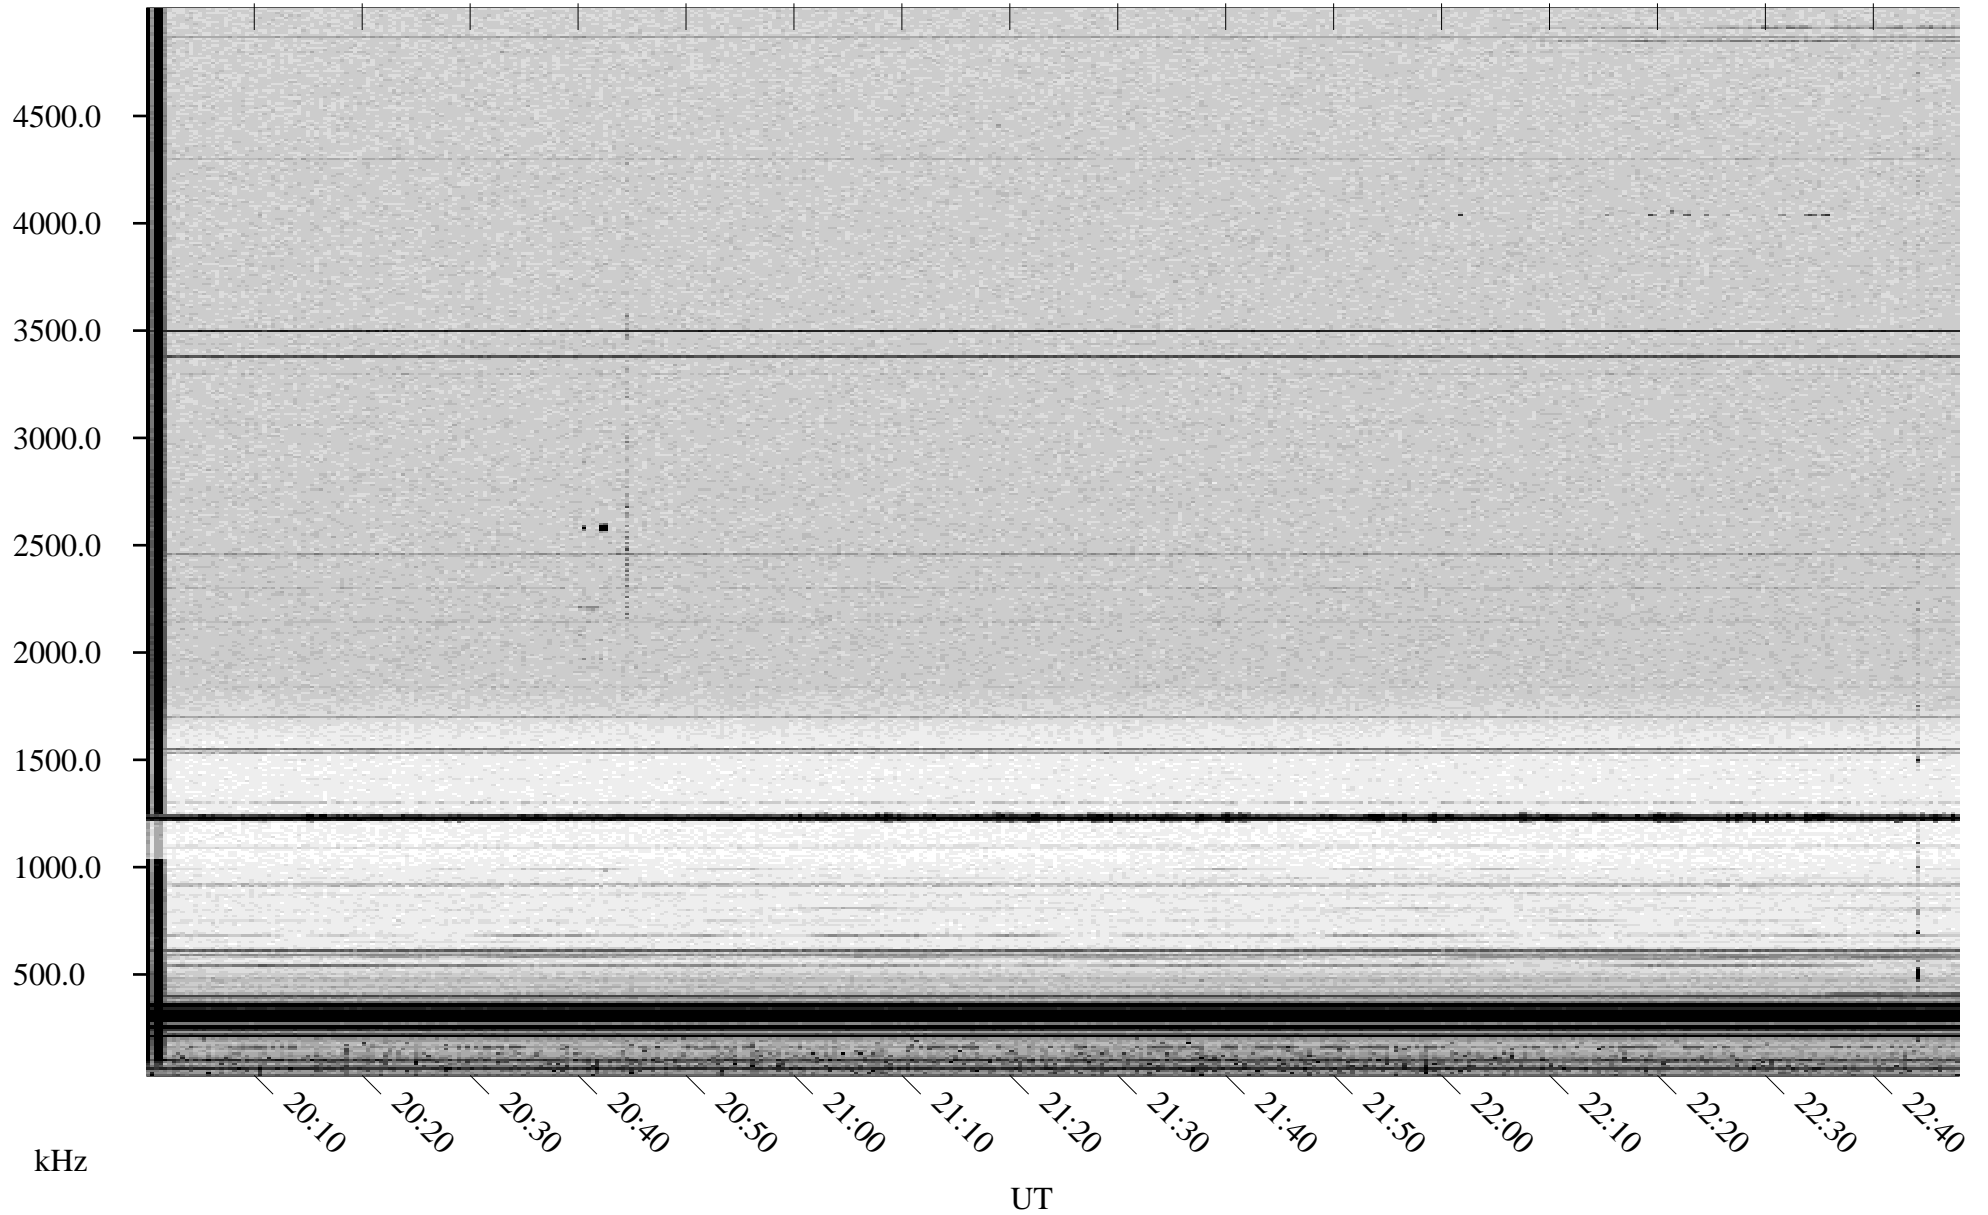

# 09/01/1998 Churchill, Manitoba

Linear Scale    Black = 161    White = 15

ch98244l.r00m max\_12

Page 1

# 09/01/1998 Churchill, Manitoba

Linear Scale    Black = 161    White = 15

ch98244l.r00m max\_12

# 09/02/1998 Churchill, Manitoba

Linear Scale    Black = 161    White = 15

ch98244l.r00m max\_12

Page 3

# 09/02/1998 Churchill, Manitoba

Linear Scale    Black = 161    White = 15

ch98244l.r00m max\_12

Page 4