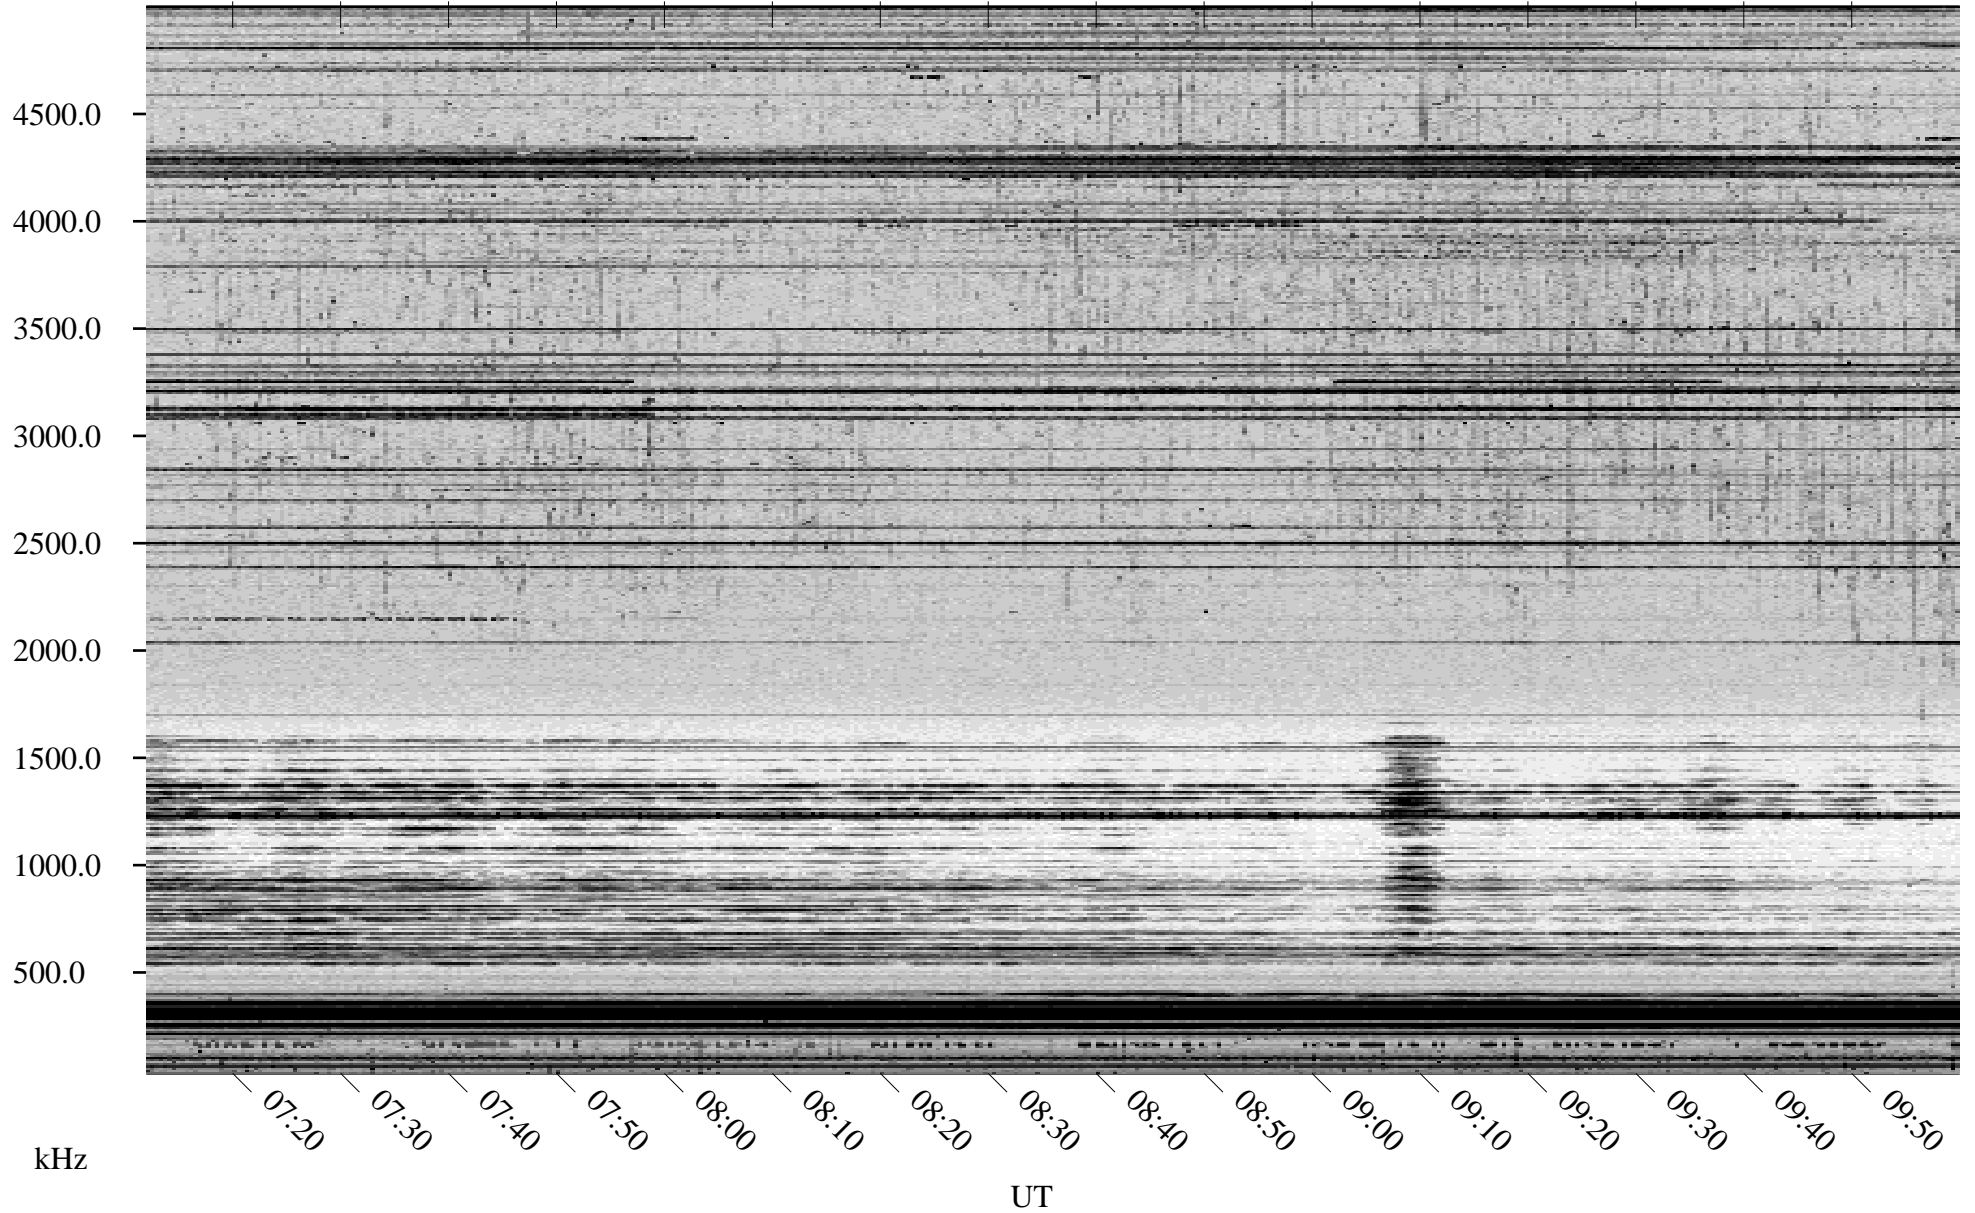

# 09/01/1998 Churchill, Manitoba

Linear Scale    Black = 161    White = 15

ch98244l.r00m max\_12

# 09/02/1998 Churchill, Manitoba

Linear Scale    Black = 161    White = 15

ch98244l.r00m max\_12

Page 4

# 09/02/1998 Churchill, Manitoba

Linear Scale    Black = 161    White = 15

ch98244l.r00m max\_12

Page 5

# 09/02/1998 Churchill, Manitoba

Linear Scale    Black = 161    White = 15

ch98244l.r00m max\_12

Page 6