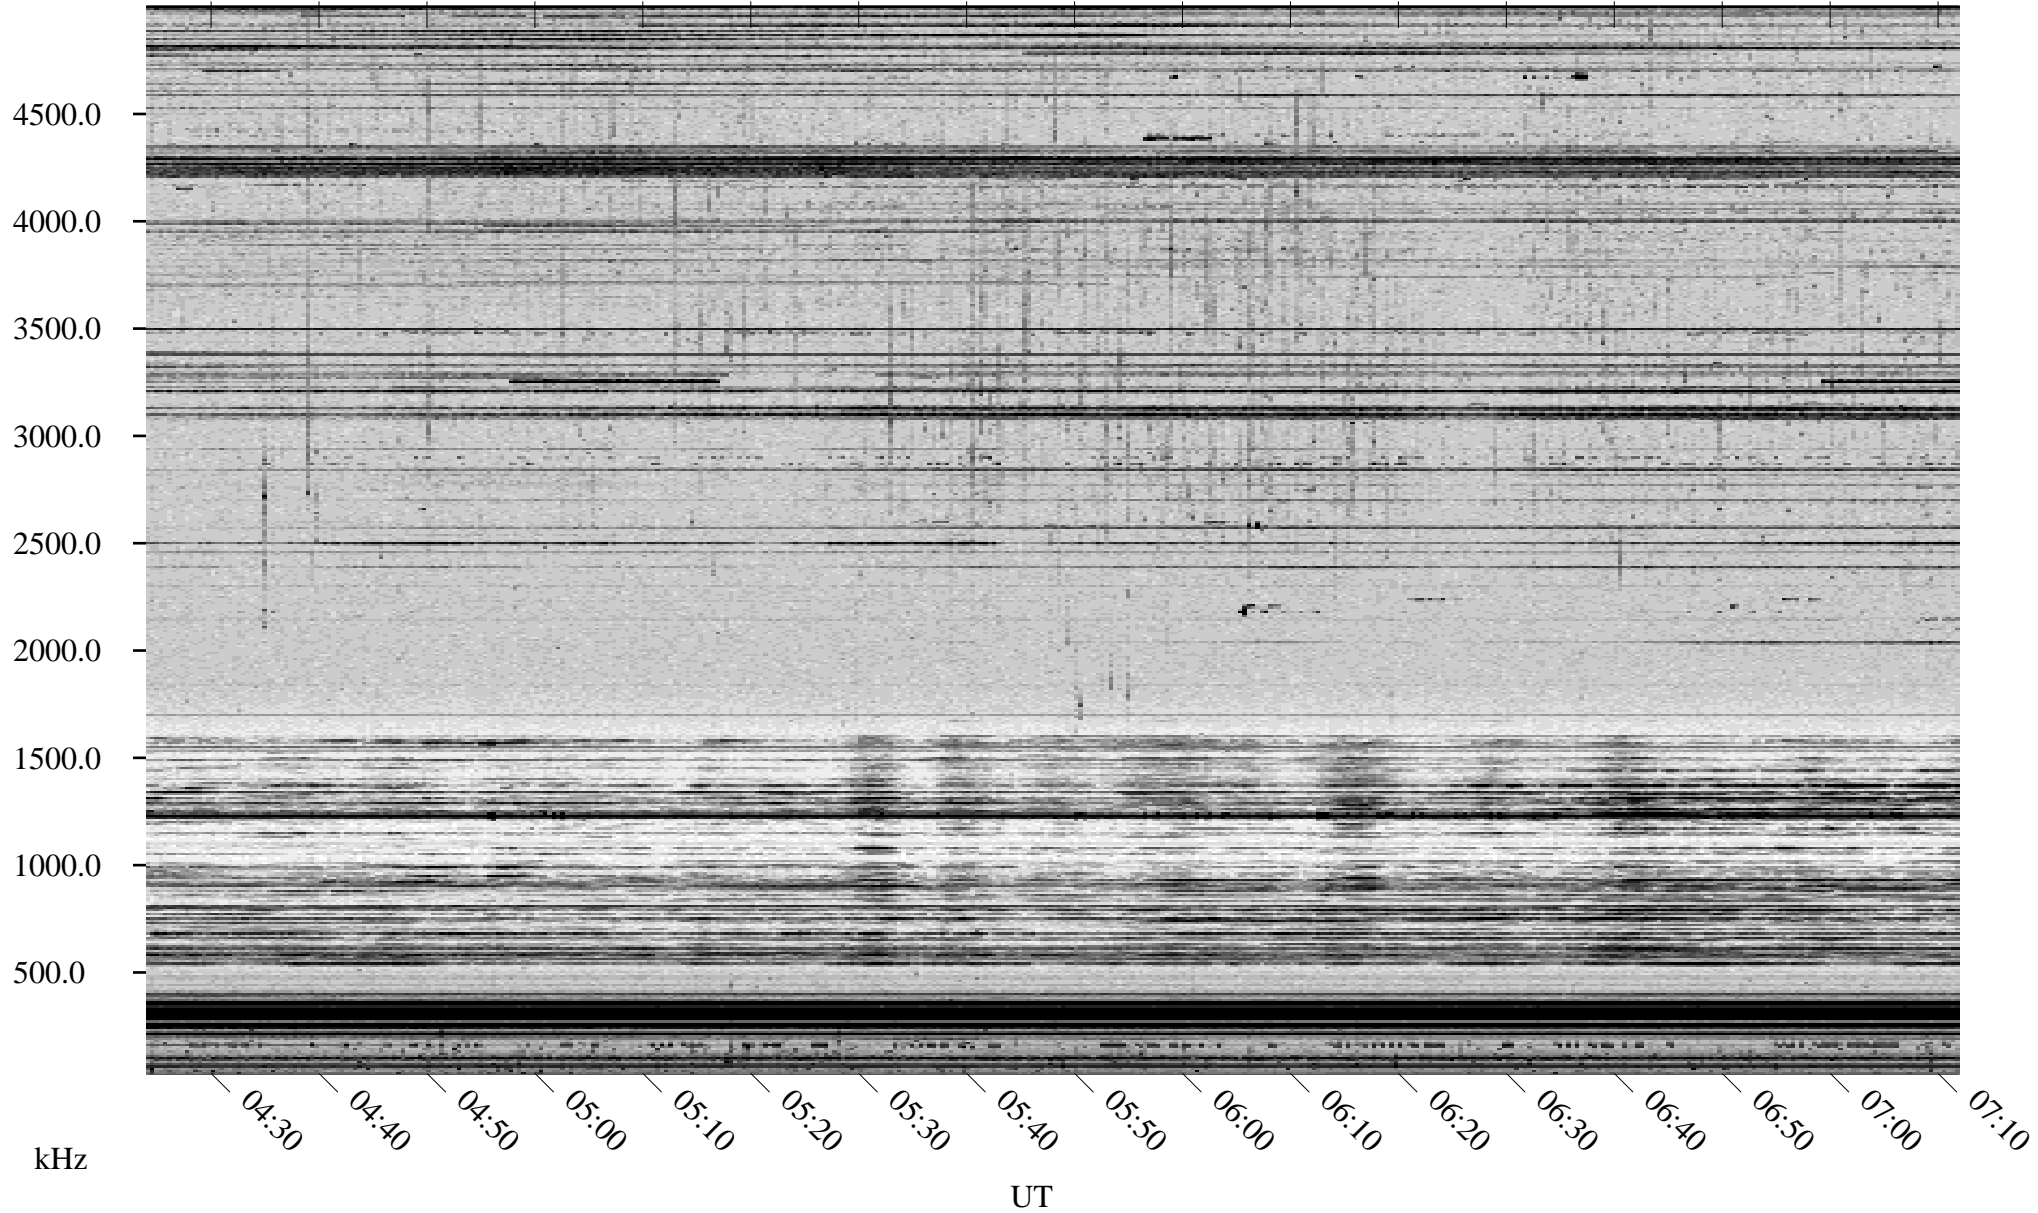

# 09/01/1998 Churchill, Manitoba

Linear Scale    Black = 161    White = 15

ch98244l.r00m max\_12

Page 1

# 09/01/1998 Churchill, Manitoba

Linear Scale    Black = 161    White = 15

ch98244l.r00m max\_12

# 09/02/1998 Churchill, Manitoba

Linear Scale    Black = 161    White = 15

ch98244l.r00m max\_12

Page 3

# 09/02/1998 Churchill, Manitoba

Linear Scale    Black = 161    White = 15

ch98244l.r00m max\_12

Page 4