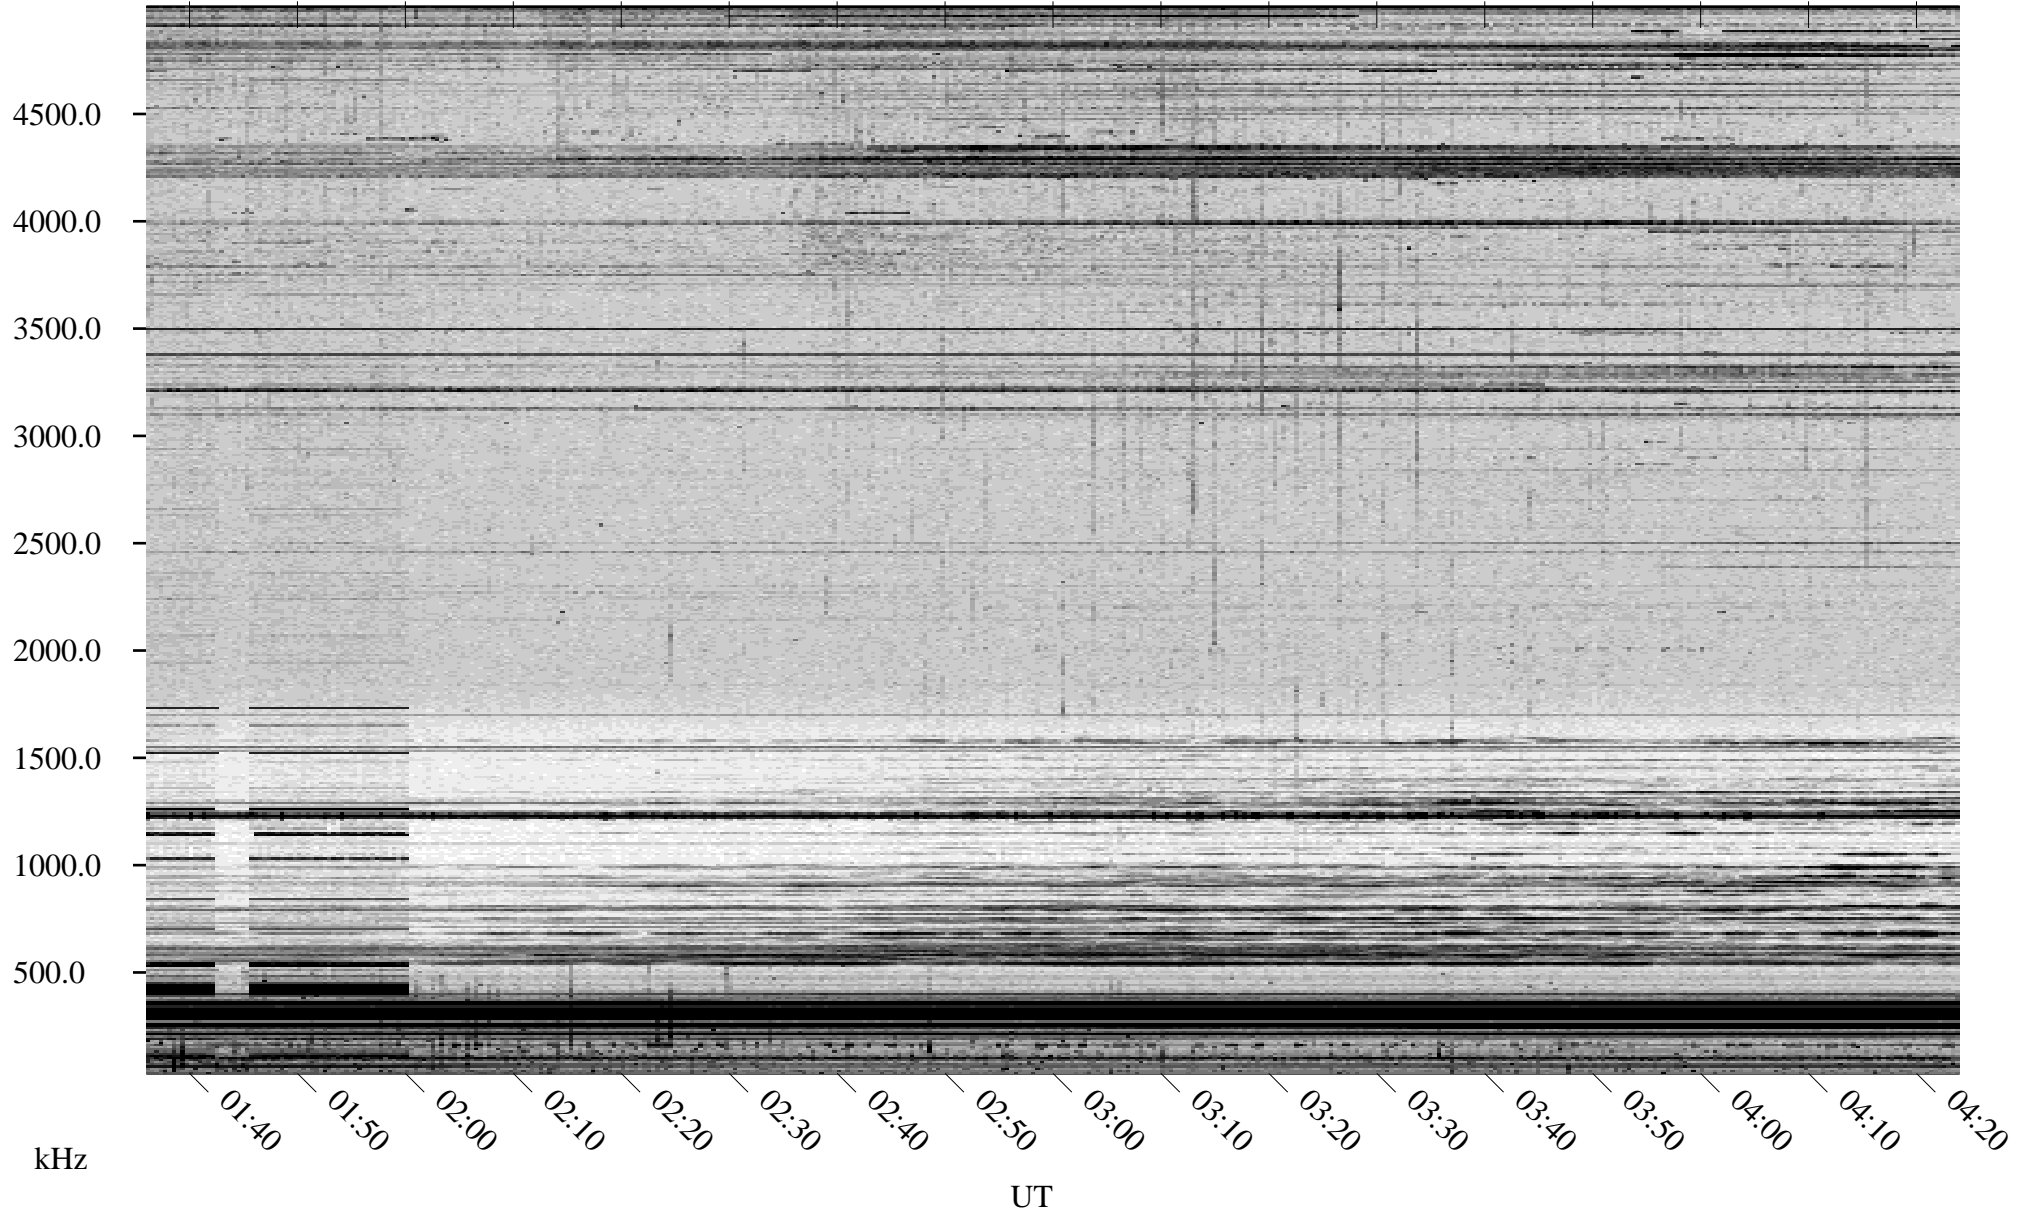

# 09/01/1998 Churchill, Manitoba

Linear Scale    Black = 161    White = 15

ch98244l.r00m max\_12

Page 1

# 09/01/1998 Churchill, Manitoba

Linear Scale    Black = 161    White = 15

ch98244l.r00m max\_12

# 09/02/1998 Churchill, Manitoba

Linear Scale    Black = 161    White = 15

ch98244l.r00m max\_12

Page 3

# 09/02/1998 Churchill, Manitoba

Linear Scale    Black = 161    White = 15

ch98244l.r00m max\_12

Page 4