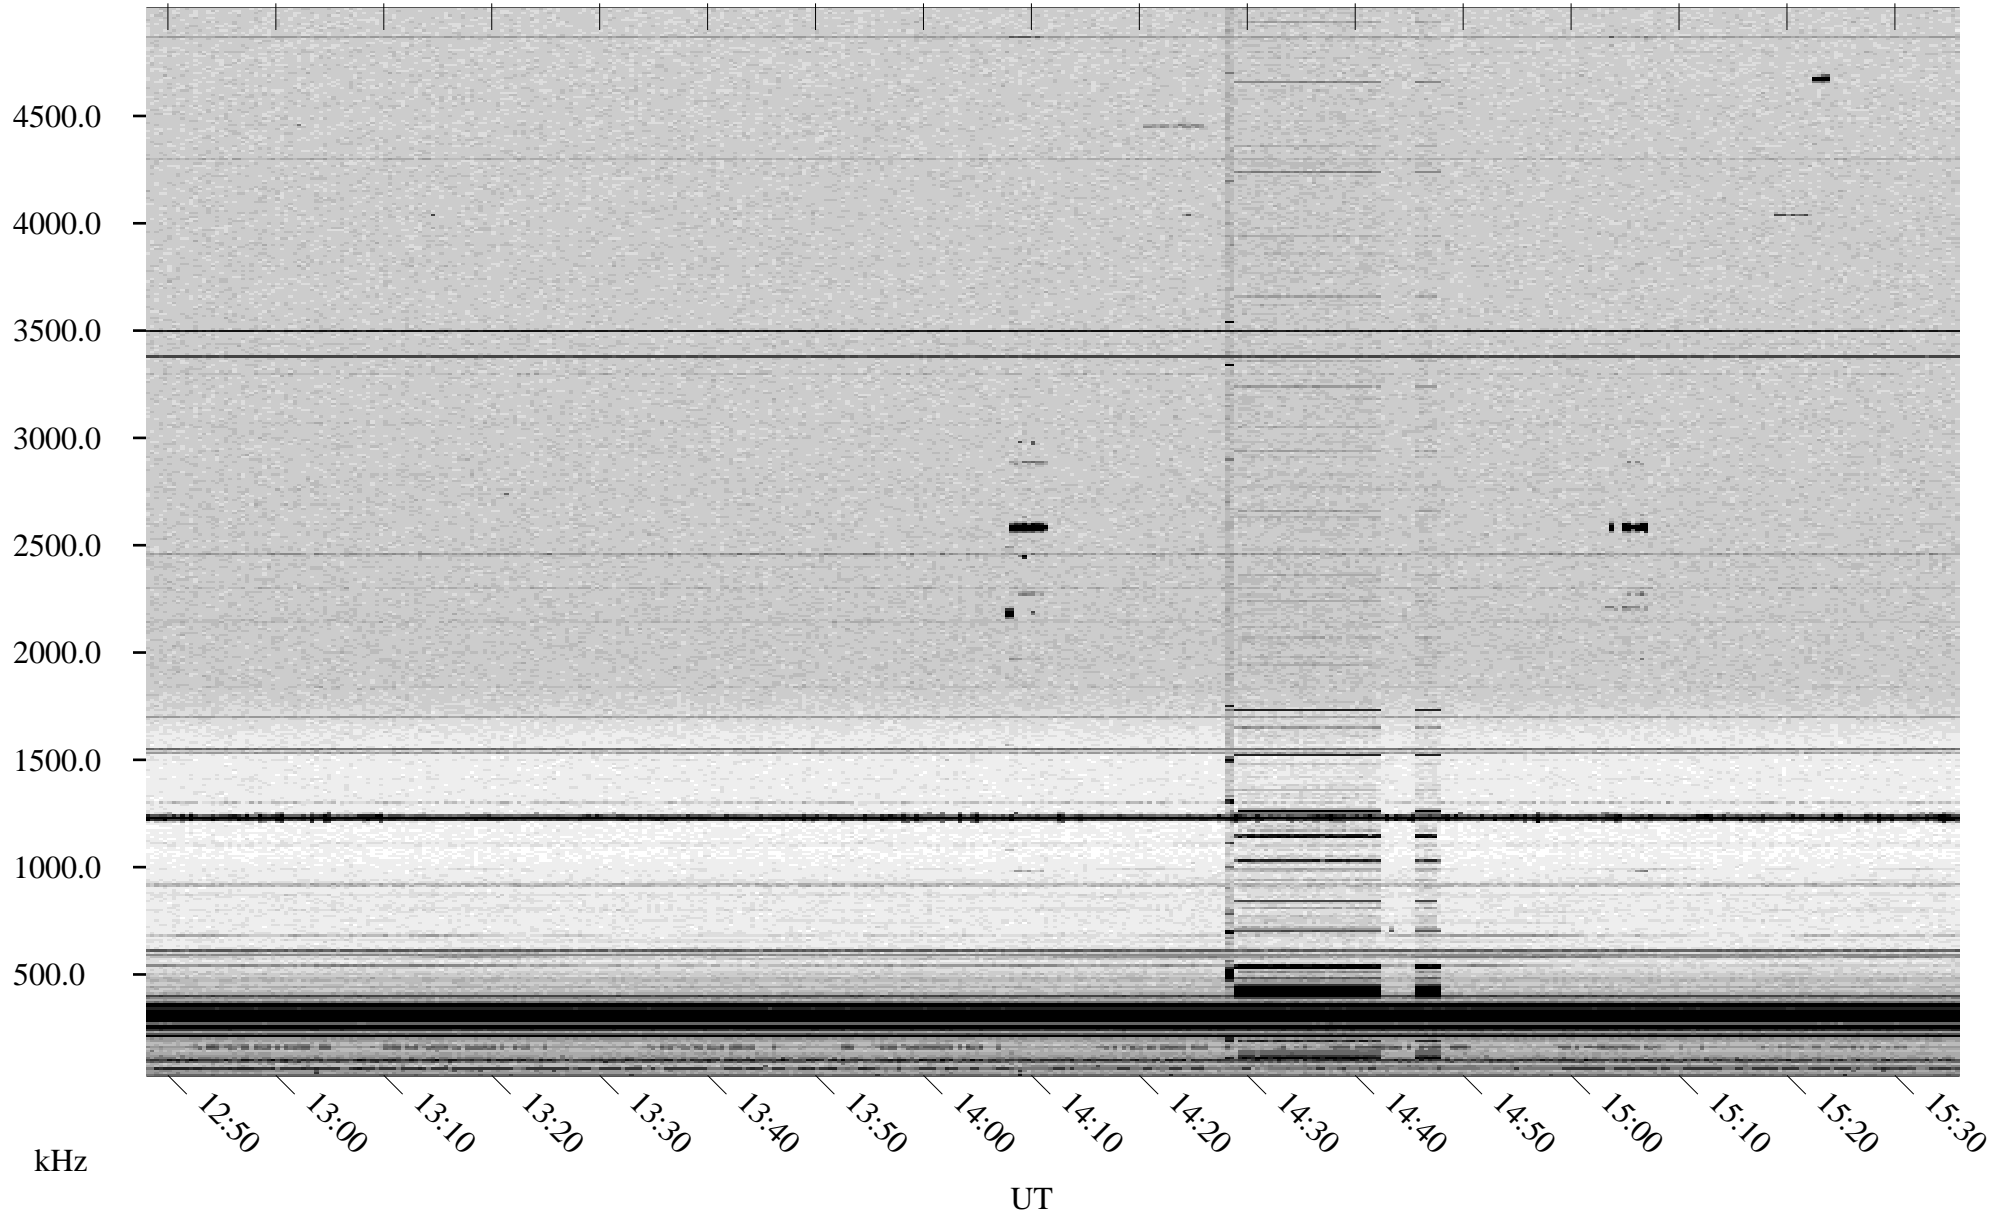

# 09/02/1998 Churchill, Manitoba

Linear Scale    Black = 161    White = 15

ch98244l.r00m max\_12

Page 5

# 09/02/1998 Churchill, Manitoba

Linear Scale    Black = 161    White = 15

ch98244l.r00m max\_12

Page 6

# 09/02/1998 Churchill, Manitoba

Linear Scale    Black = 161    White = 15

ch98244l.r00m max\_12

Page 7

# 09/02/1998 Churchill, Manitoba

Linear Scale    Black = 161    White = 15

ch98244l.r00m max\_12

Page 8