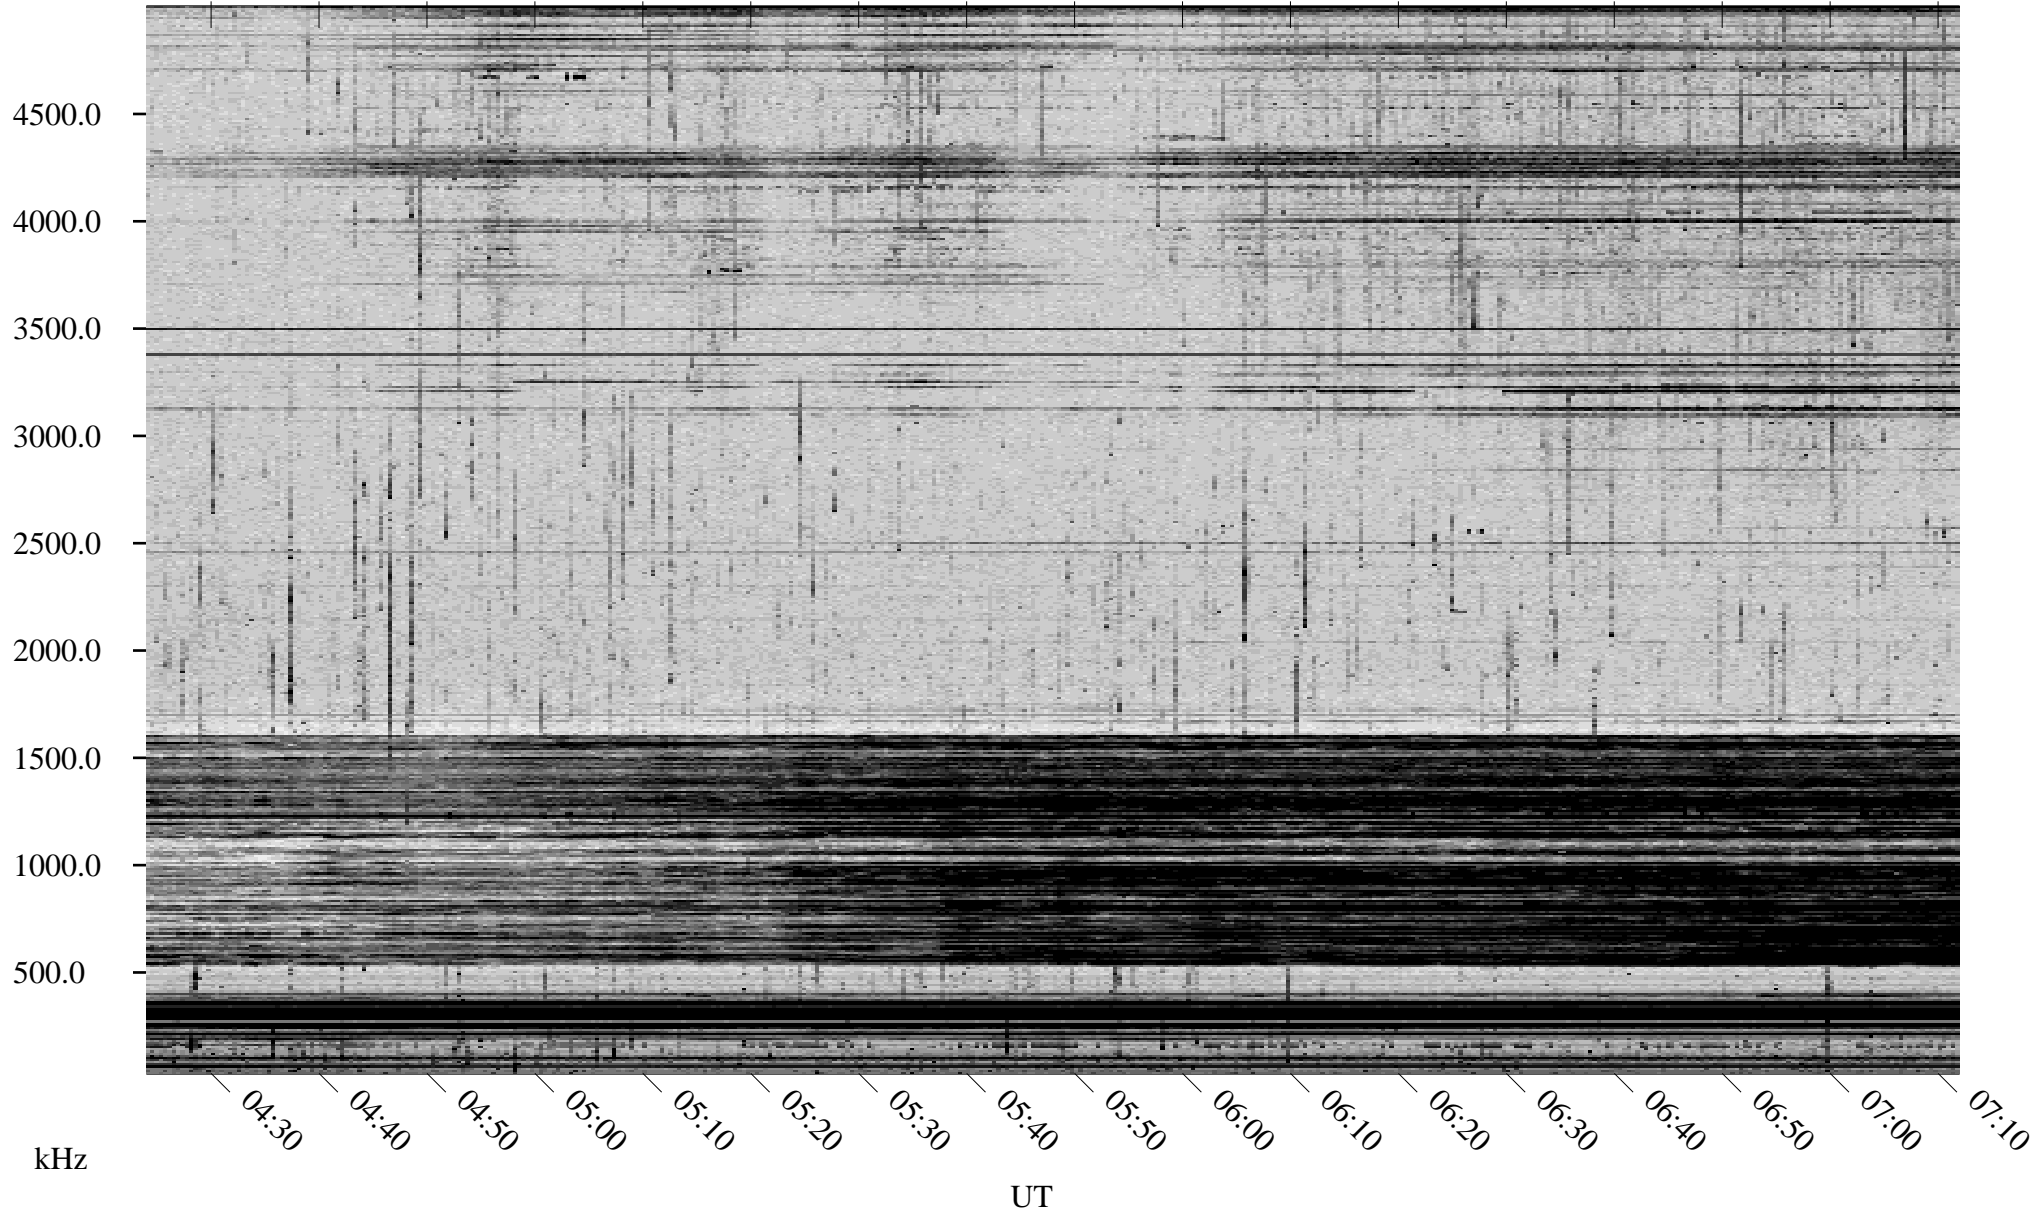

09/02/1998 Churchill, Manitoba

Linear Scale Black = 161 White = 15

ch982451.r00m max_12

Page 1

09/02/1998 Churchill, Manitoba

Linear Scale Black = 161 White = 15

ch982451.r00m max_12

Page 2

09/03/1998 Churchill, Manitoba

Linear Scale Black = 161 White = 15

ch982451.r00m max_12

Page 3

09/03/1998 Churchill, Manitoba

Linear Scale Black = 161 White = 15

ch98245l.r00m max_12

Page 4

09/03/1998 Churchill, Manitoba

Linear Scale Black = 161 White = 15

ch98245l.r00m max_12

09/03/1998 Churchill, Manitoba

Linear Scale Black = 161 White = 15

ch982451.r00m max_12

Page 6

09/03/1998 Churchill, Manitoba

Linear Scale Black = 161 White = 15

ch98245l.r00m max_12

Page 7

09/03/1998 Churchill, Manitoba

Linear Scale Black = 161 White = 15

ch98245l.r00m max_12

Page 8