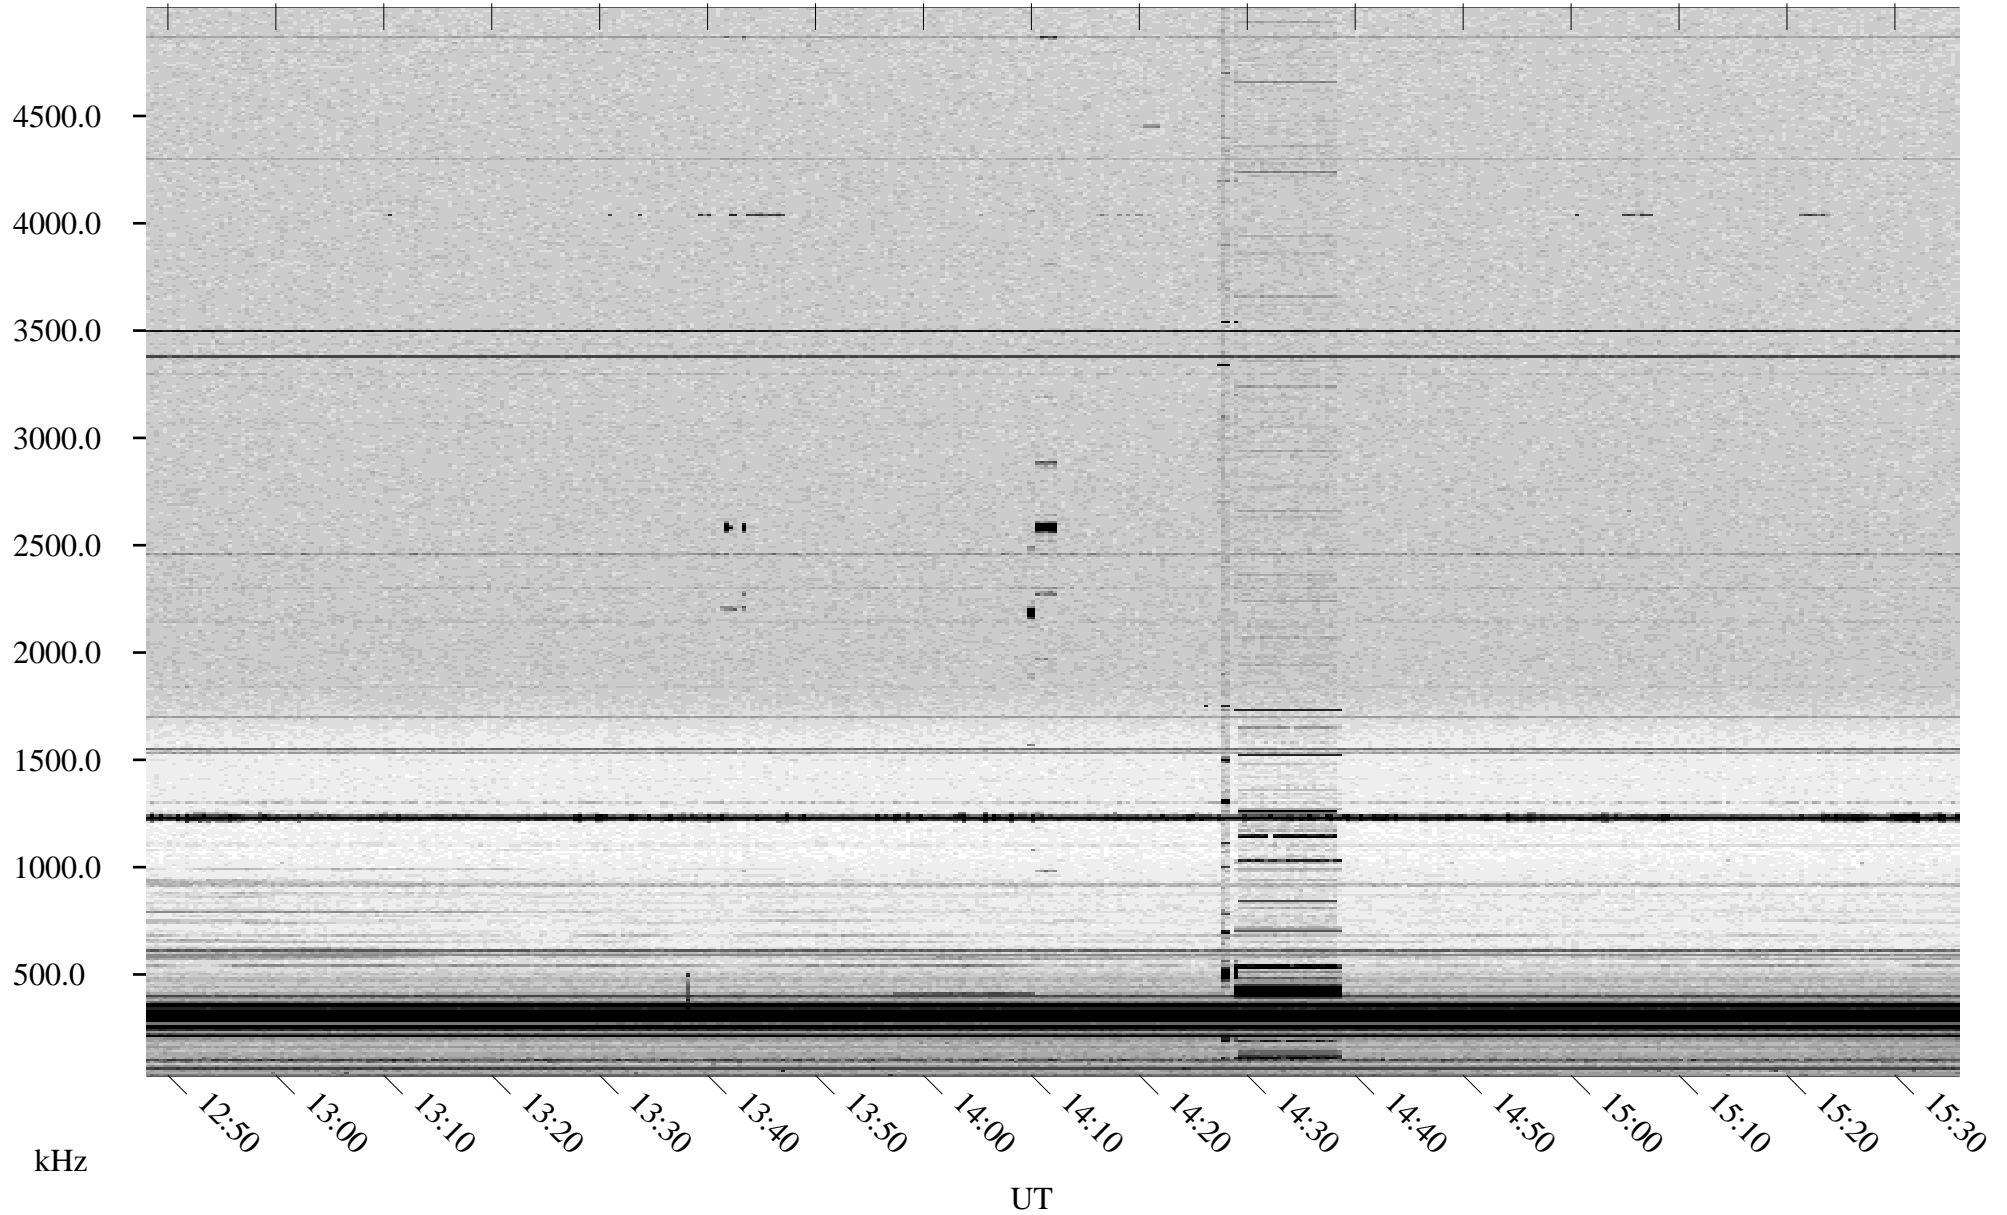

09/02/1998 Churchill, Manitoba

Linear Scale Black = 161 White = 15

ch982451.r00m max_12

Page 1

09/02/1998 Churchill, Manitoba

Linear Scale Black = 161 White = 15

ch982451.r00m max_12

Page 2

09/03/1998 Churchill, Manitoba

Linear Scale Black = 161 White = 15

ch982451.r00m max_12

Page 3

09/03/1998 Churchill, Manitoba

Linear Scale Black = 161 White = 15

ch98245l.r00m max_12

Page 4

09/03/1998 Churchill, Manitoba

Linear Scale Black = 161 White = 15

ch98245l.r00m max_12

09/03/1998 Churchill, Manitoba

Linear Scale Black = 161 White = 15

ch982451.r00m max_12

Page 6

09/03/1998 Churchill, Manitoba

Linear Scale Black = 161 White = 15

ch98245l.r00m max_12

Page 7

09/03/1998 Churchill, Manitoba

Linear Scale Black = 161 White = 15

ch98245l.r00m max_12

Page 8