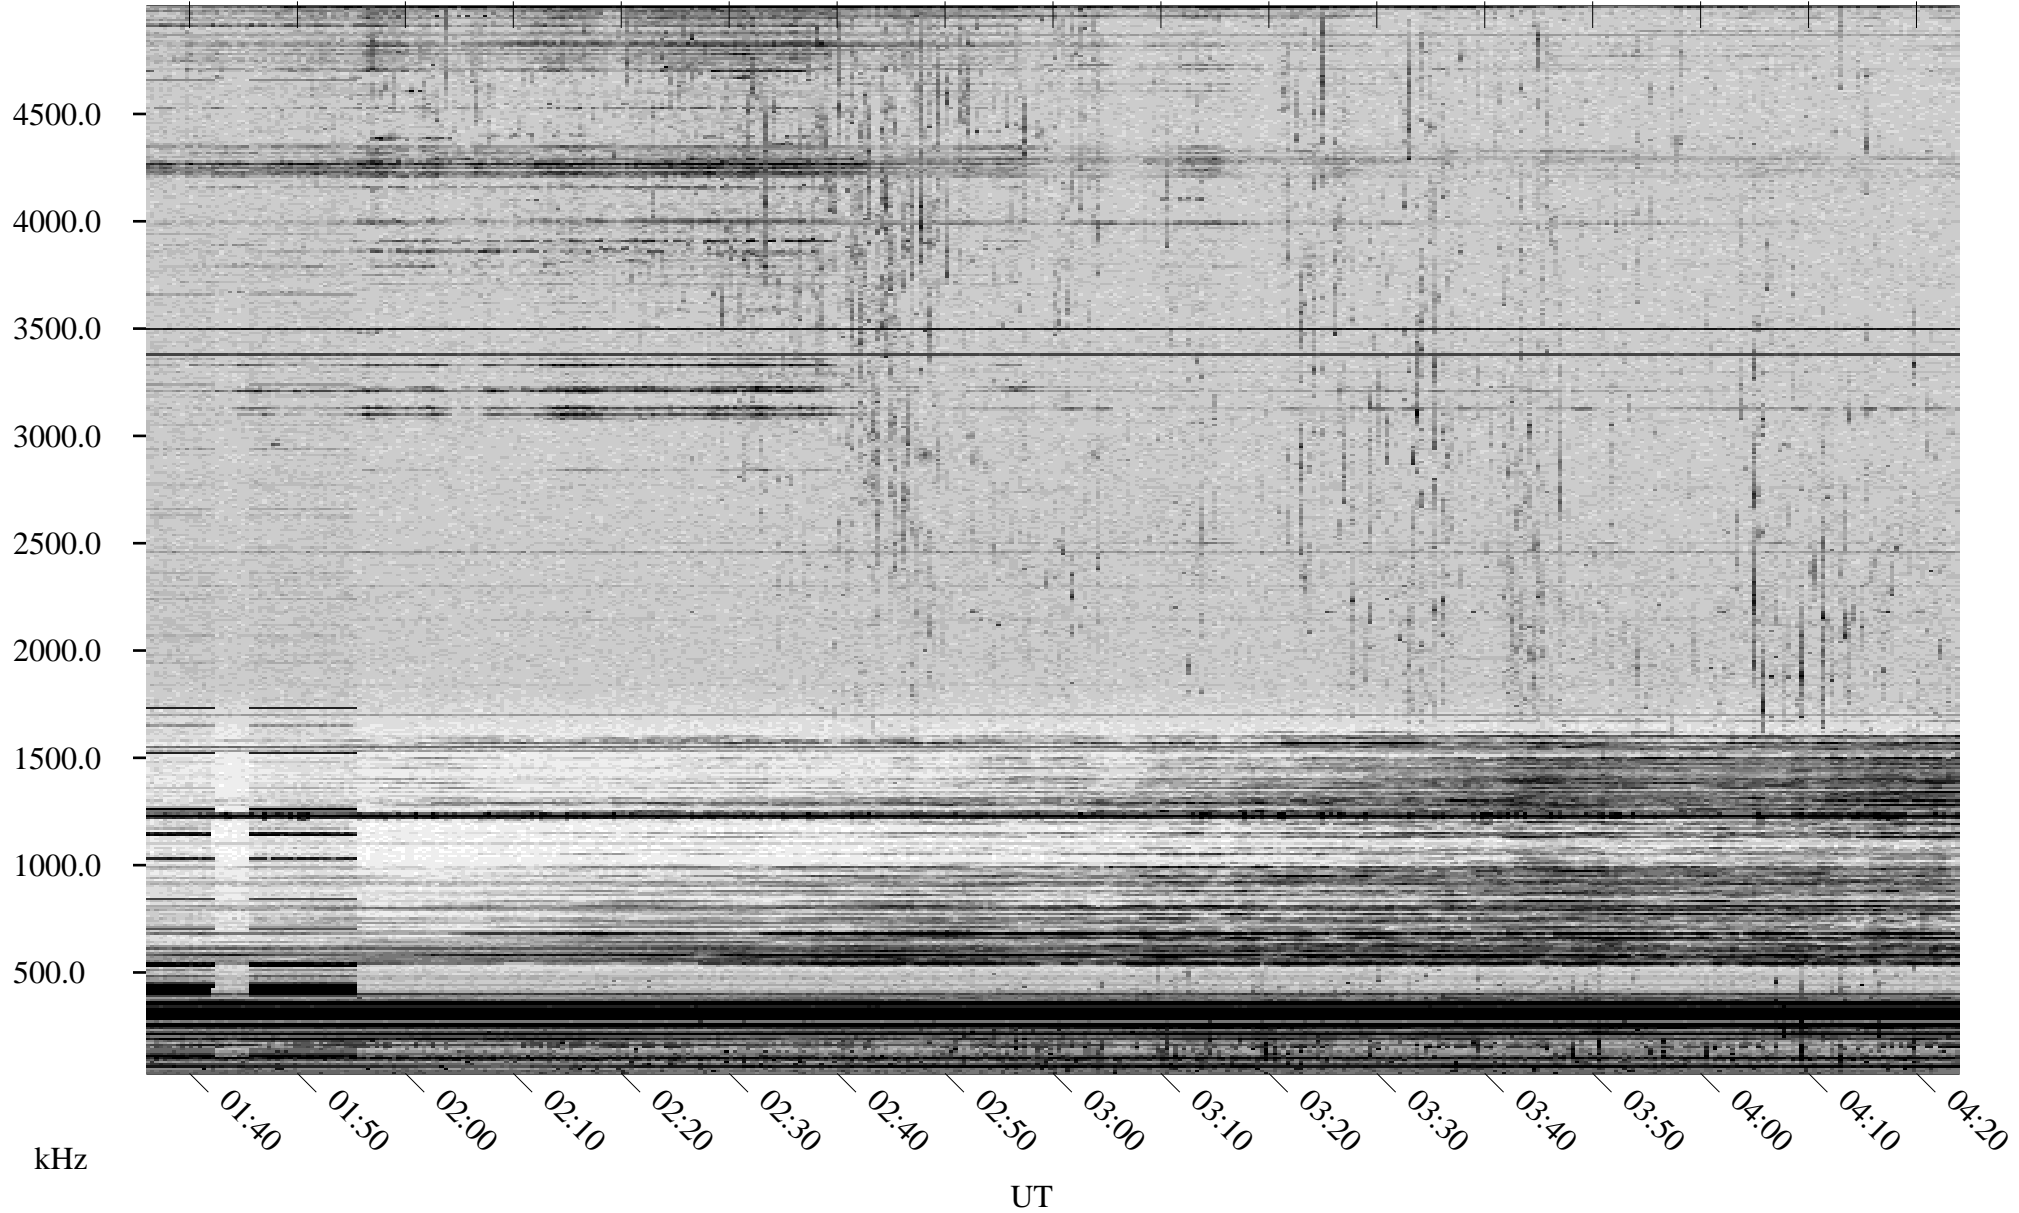

09/02/1998 Churchill, Manitoba

Linear Scale Black = 161 White = 15

ch982451.r00m max_12

Page 1

09/02/1998 Churchill, Manitoba

Linear Scale Black = 161 White = 15

ch982451.r00m max_12

Page 2

09/03/1998 Churchill, Manitoba

Linear Scale Black = 161 White = 15

ch982451.r00m max_12

Page 3

09/03/1998 Churchill, Manitoba

Linear Scale Black = 161 White = 15

ch98245l.r00m max_12

Page 4

09/03/1998 Churchill, Manitoba

Linear Scale Black = 161 White = 15

ch98245l.r00m max_12

09/03/1998 Churchill, Manitoba

Linear Scale Black = 161 White = 15

ch982451.r00m max_12

Page 6

09/03/1998 Churchill, Manitoba

Linear Scale Black = 161 White = 15

ch98245l.r00m max_12

Page 7

09/03/1998 Churchill, Manitoba

Linear Scale Black = 161 White = 15

ch98245l.r00m max_12

Page 8