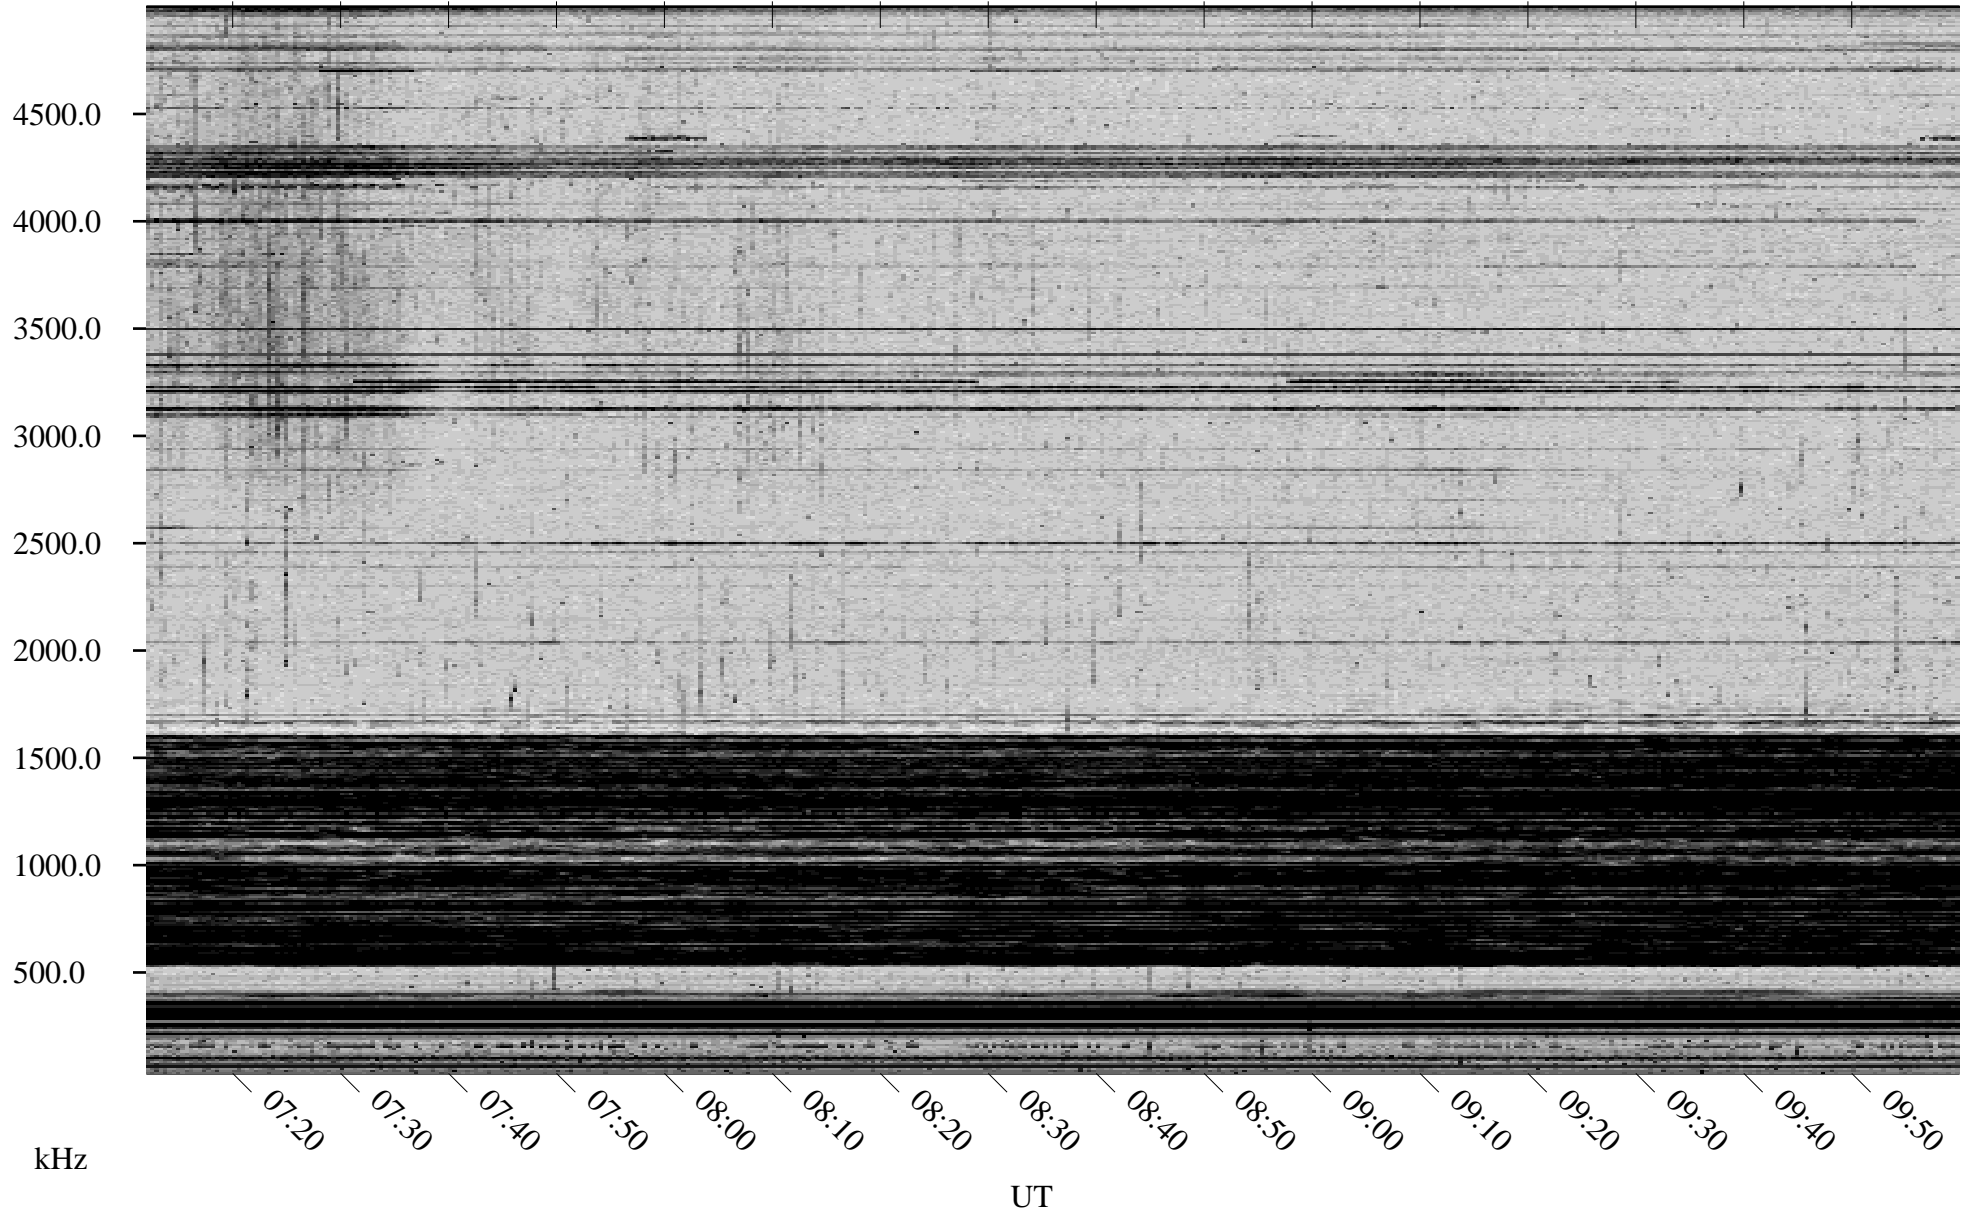

09/02/1998 Churchill, Manitoba

Linear Scale Black = 161 White = 15

ch982451.r00m max_12

Page 1

09/02/1998 Churchill, Manitoba

Linear Scale Black = 161 White = 15

ch982451.r00m max_12

Page 2

09/03/1998 Churchill, Manitoba

Linear Scale Black = 161 White = 15

ch982451.r00m max_12

Page 3

09/03/1998 Churchill, Manitoba

Linear Scale Black = 161 White = 15

ch98245l.r00m max_12

Page 4

09/03/1998 Churchill, Manitoba

Linear Scale Black = 161 White = 15

ch98245l.r00m max_12

09/03/1998 Churchill, Manitoba

Linear Scale Black = 161 White = 15

ch982451.r00m max_12

Page 6

09/03/1998 Churchill, Manitoba

Linear Scale Black = 161 White = 15

ch98245l.r00m max_12

Page 7

09/03/1998 Churchill, Manitoba

Linear Scale Black = 161 White = 15

ch98245l.r00m max_12

Page 8