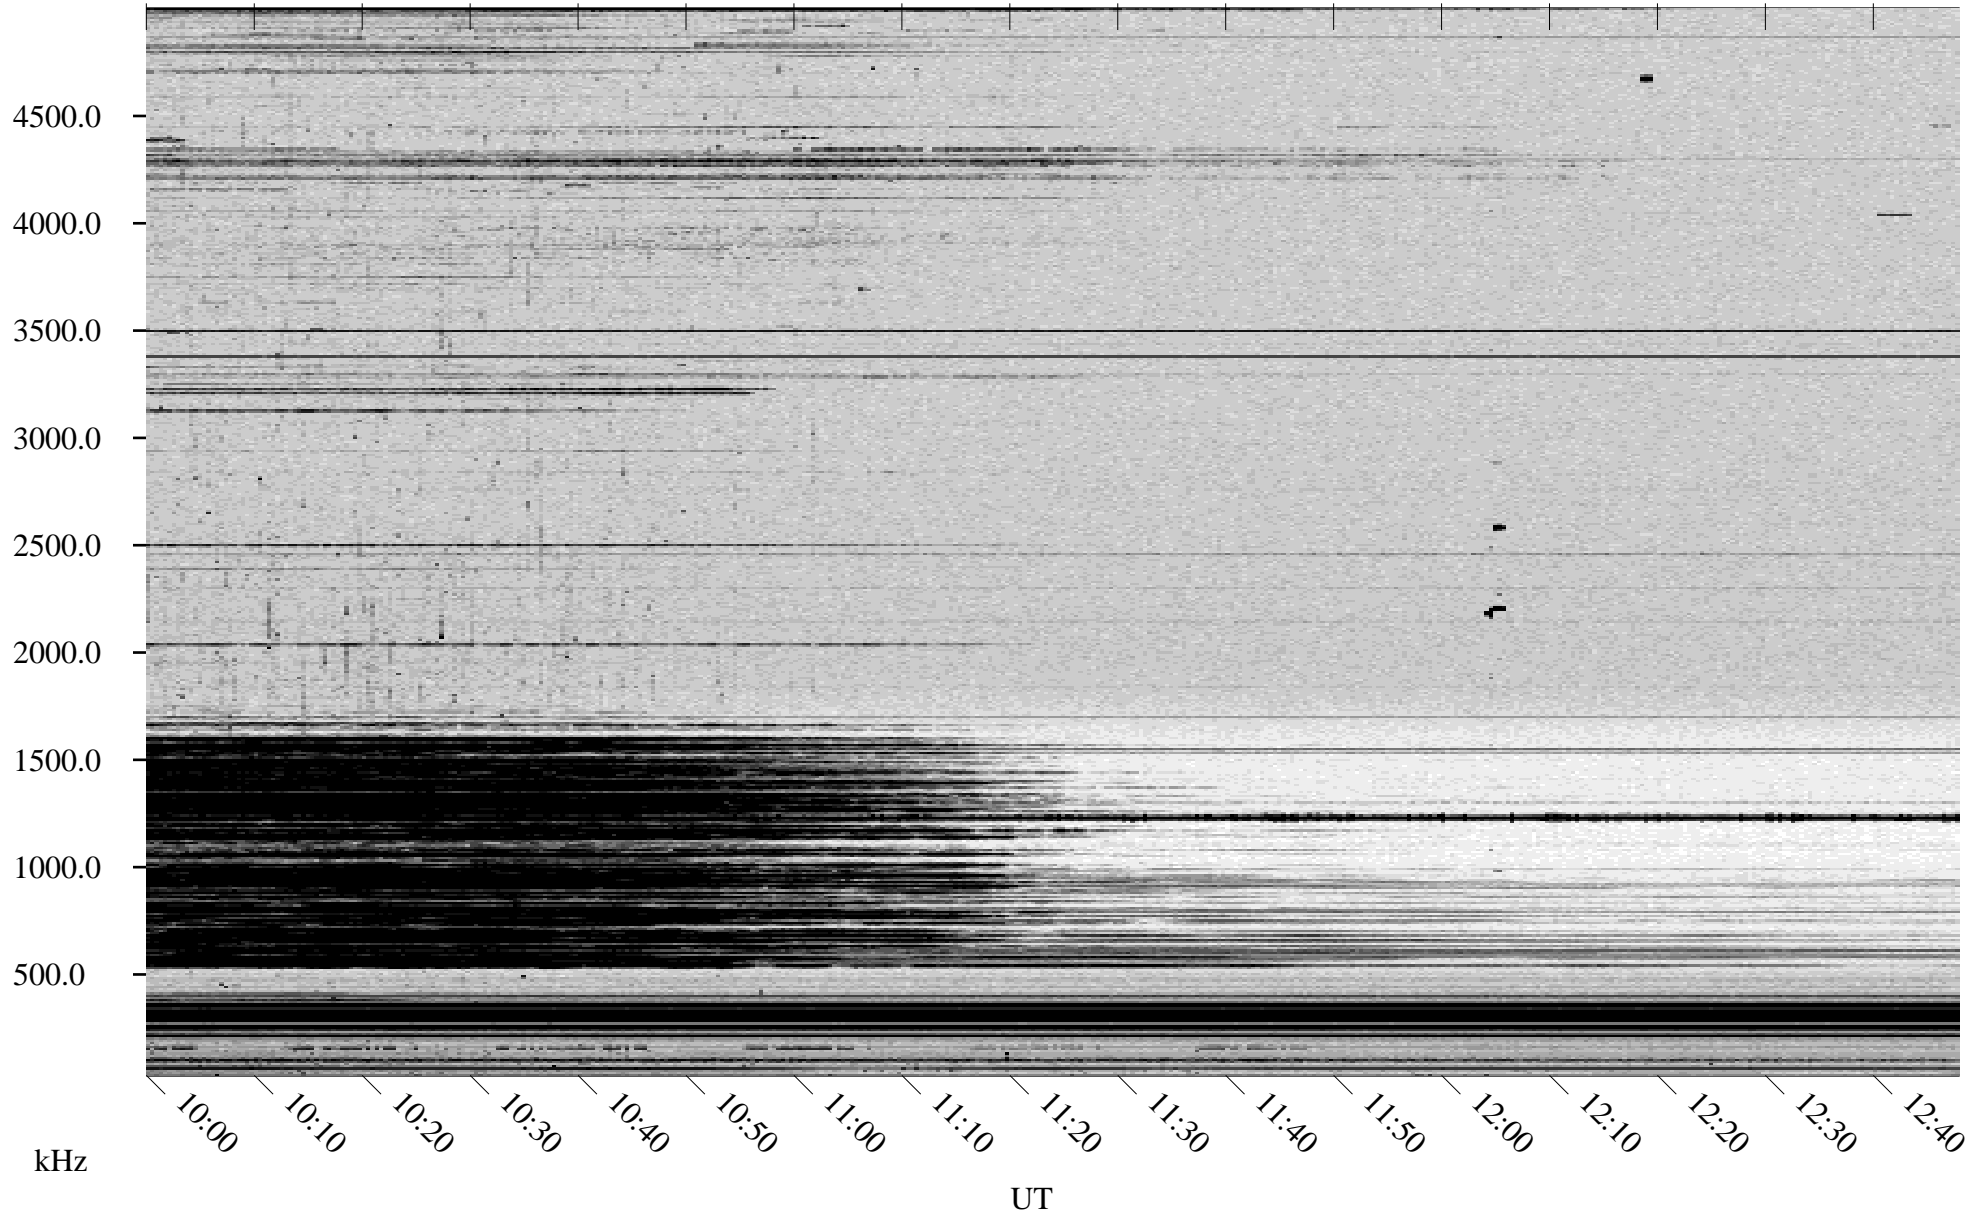

09/02/1998 Churchill, Manitoba

Linear Scale Black = 161 White = 15

ch982451.r00m max_12

Page 1

09/02/1998 Churchill, Manitoba

Linear Scale Black = 161 White = 15

ch982451.r00m max_12

Page 2

09/03/1998 Churchill, Manitoba

Linear Scale Black = 161 White = 15

ch982451.r00m max_12

Page 3

09/03/1998 Churchill, Manitoba

Linear Scale Black = 161 White = 15

ch98245l.r00m max_12

Page 4

09/03/1998 Churchill, Manitoba

Linear Scale Black = 161 White = 15

ch98245l.r00m max_12

09/03/1998 Churchill, Manitoba

Linear Scale Black = 161 White = 15

ch982451.r00m max_12

Page 6

09/03/1998 Churchill, Manitoba

Linear Scale Black = 161 White = 15

ch98245l.r00m max_12

Page 7

09/03/1998 Churchill, Manitoba

Linear Scale Black = 161 White = 15

ch98245l.r00m max_12

Page 8