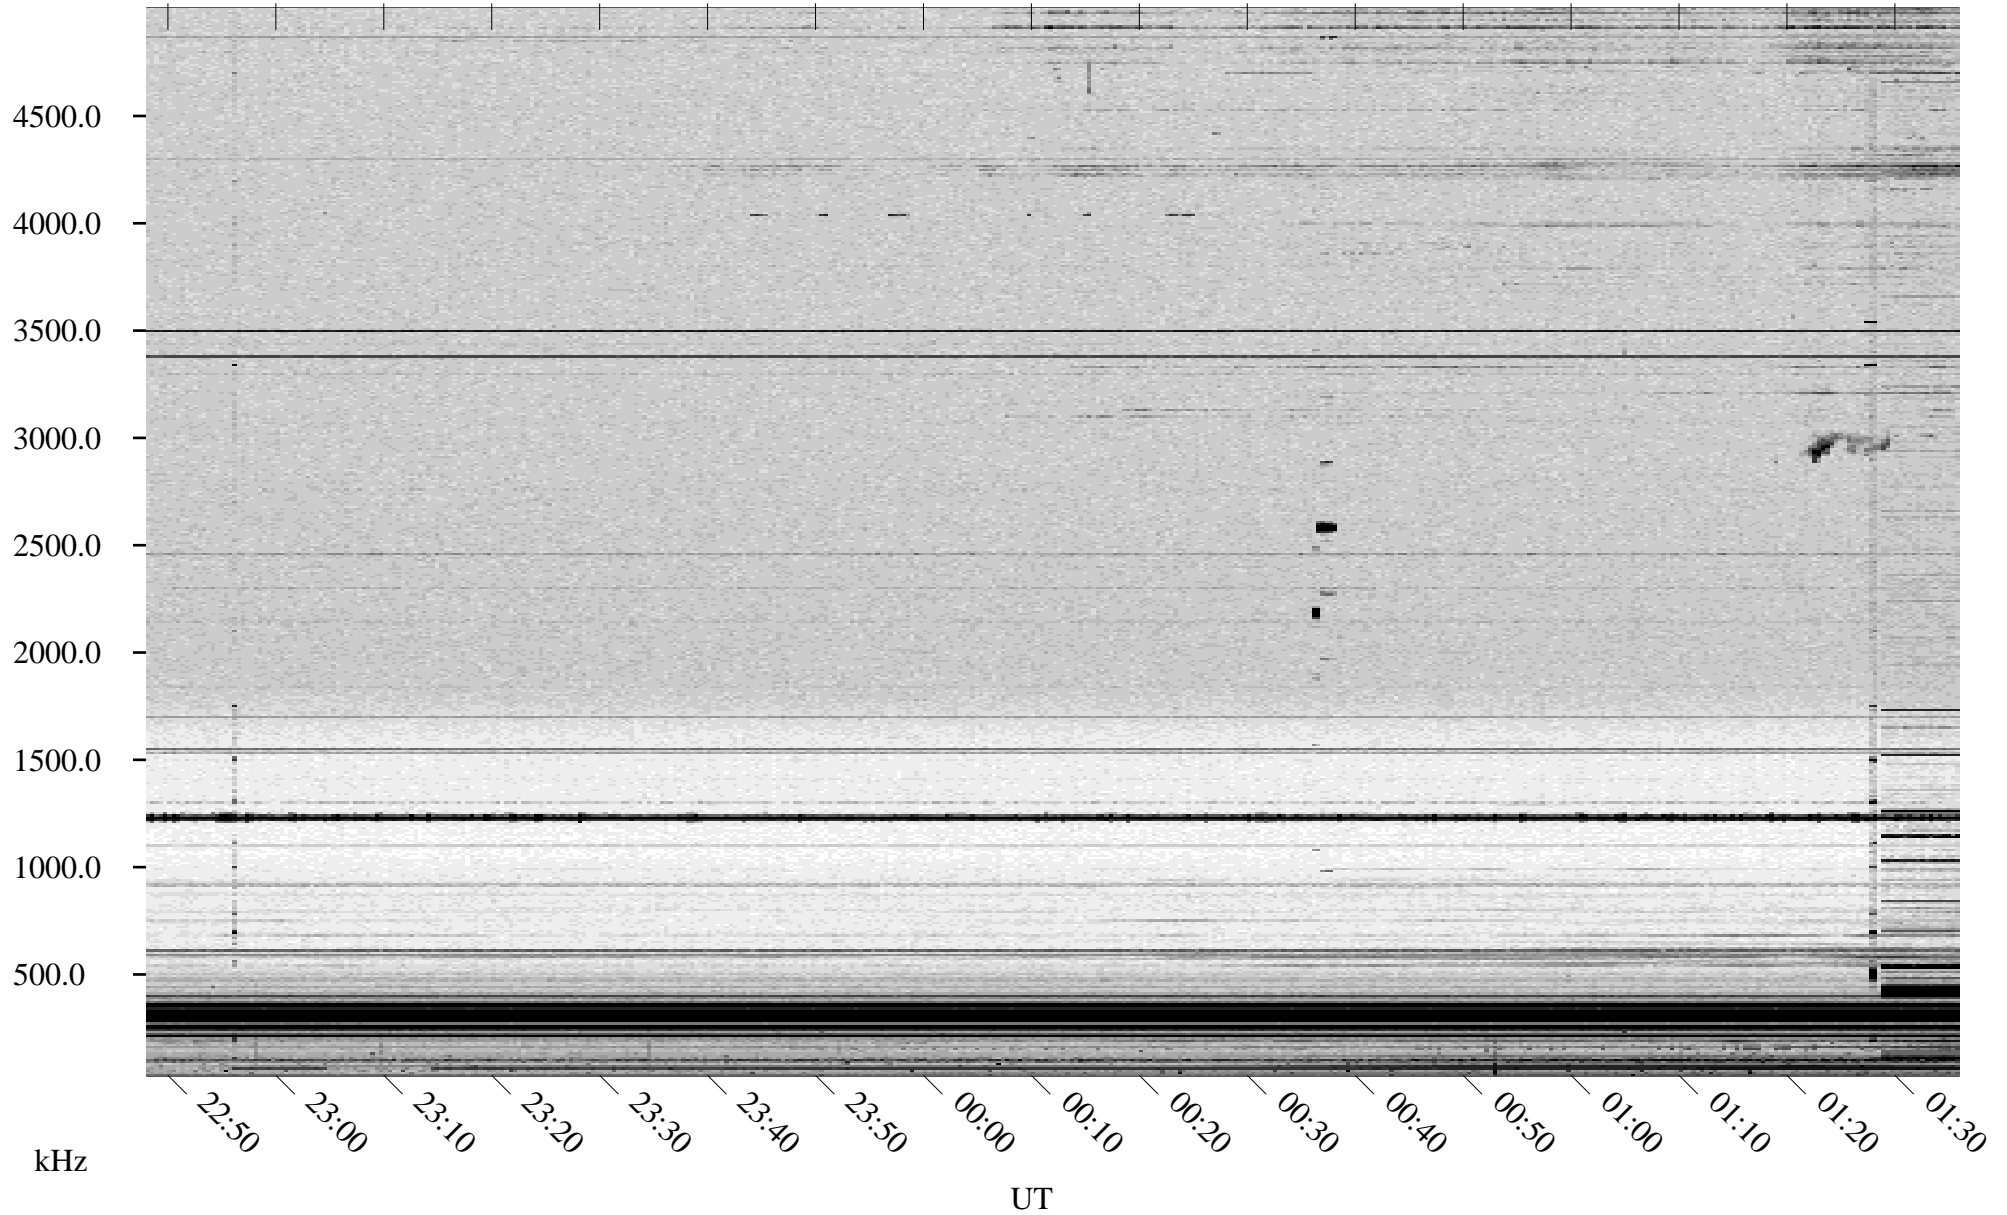

09/02/1998 Churchill, Manitoba

Linear Scale Black = 161 White = 15

ch982451.r00m max_12

Page 1

09/02/1998 Churchill, Manitoba

Linear Scale Black = 161 White = 15

ch982451.r00m max_12

Page 2

09/03/1998 Churchill, Manitoba

Linear Scale Black = 161 White = 15

ch982451.r00m max_12

Page 3

09/03/1998 Churchill, Manitoba

Linear Scale Black = 161 White = 15

ch98245l.r00m max_12

Page 4

09/03/1998 Churchill, Manitoba

Linear Scale Black = 161 White = 15

ch98245l.r00m max_12

09/03/1998 Churchill, Manitoba

Linear Scale Black = 161 White = 15

ch982451.r00m max_12

Page 6

09/03/1998 Churchill, Manitoba

Linear Scale Black = 161 White = 15

ch98245l.r00m max_12

Page 7

09/03/1998 Churchill, Manitoba

Linear Scale Black = 161 White = 15

ch98245l.r00m max_12

Page 8