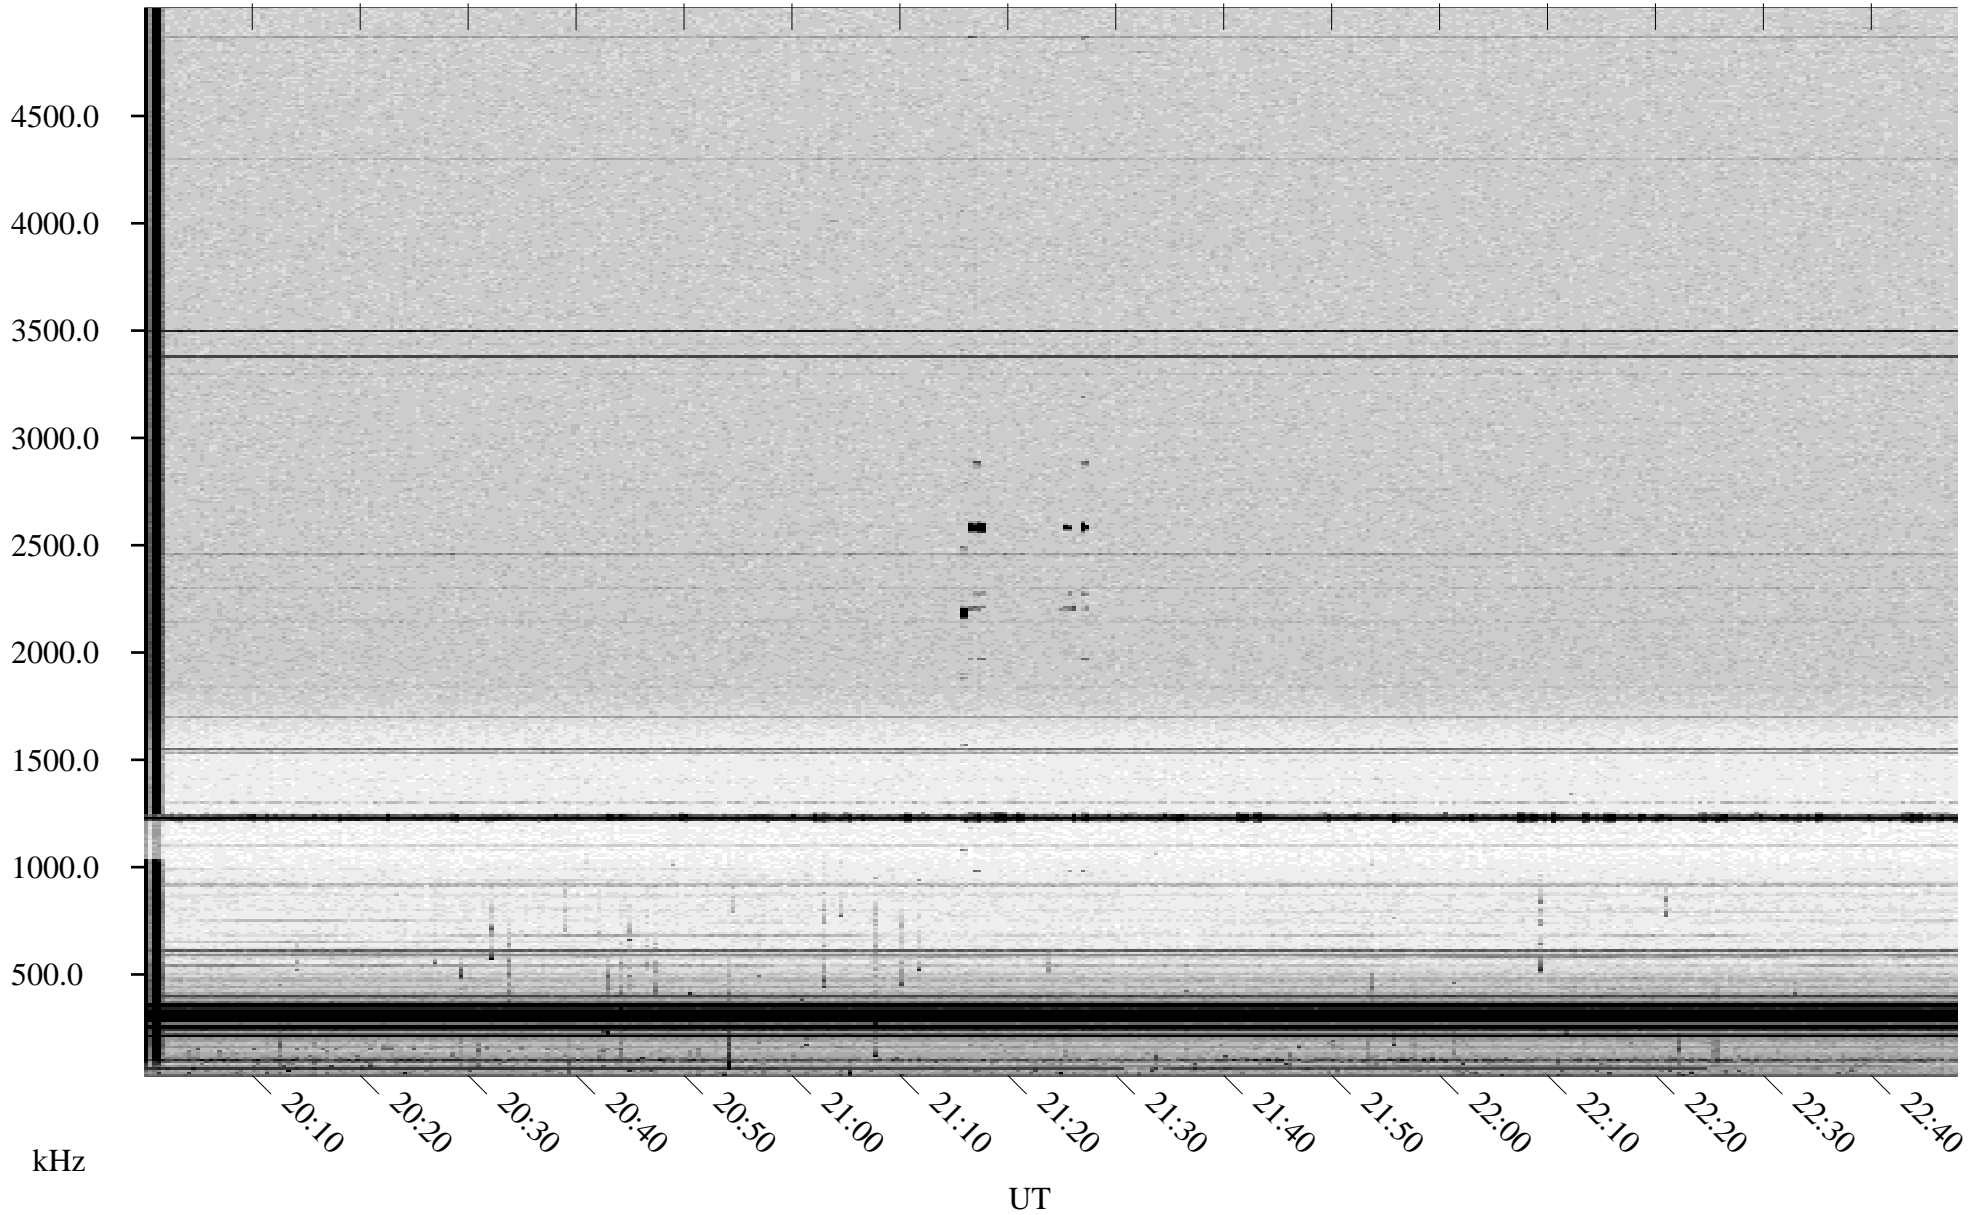

09/02/1998 Churchill, Manitoba

Linear Scale Black = 161 White = 15

ch982451.r00m max_12

Page 1

09/02/1998 Churchill, Manitoba

Linear Scale Black = 161 White = 15

ch982451.r00m max_12

Page 2

09/03/1998 Churchill, Manitoba

Linear Scale Black = 161 White = 15

ch982451.r00m max_12

Page 3

09/03/1998 Churchill, Manitoba

Linear Scale Black = 161 White = 15

ch98245l.r00m max_12

Page 4

09/03/1998 Churchill, Manitoba

Linear Scale Black = 161 White = 15

ch98245l.r00m max_12

09/03/1998 Churchill, Manitoba

Linear Scale Black = 161 White = 15

ch982451.r00m max_12

Page 6

09/03/1998 Churchill, Manitoba

Linear Scale Black = 161 White = 15

ch98245l.r00m max_12

Page 7

09/03/1998 Churchill, Manitoba

Linear Scale Black = 161 White = 15

ch98245l.r00m max_12

Page 8