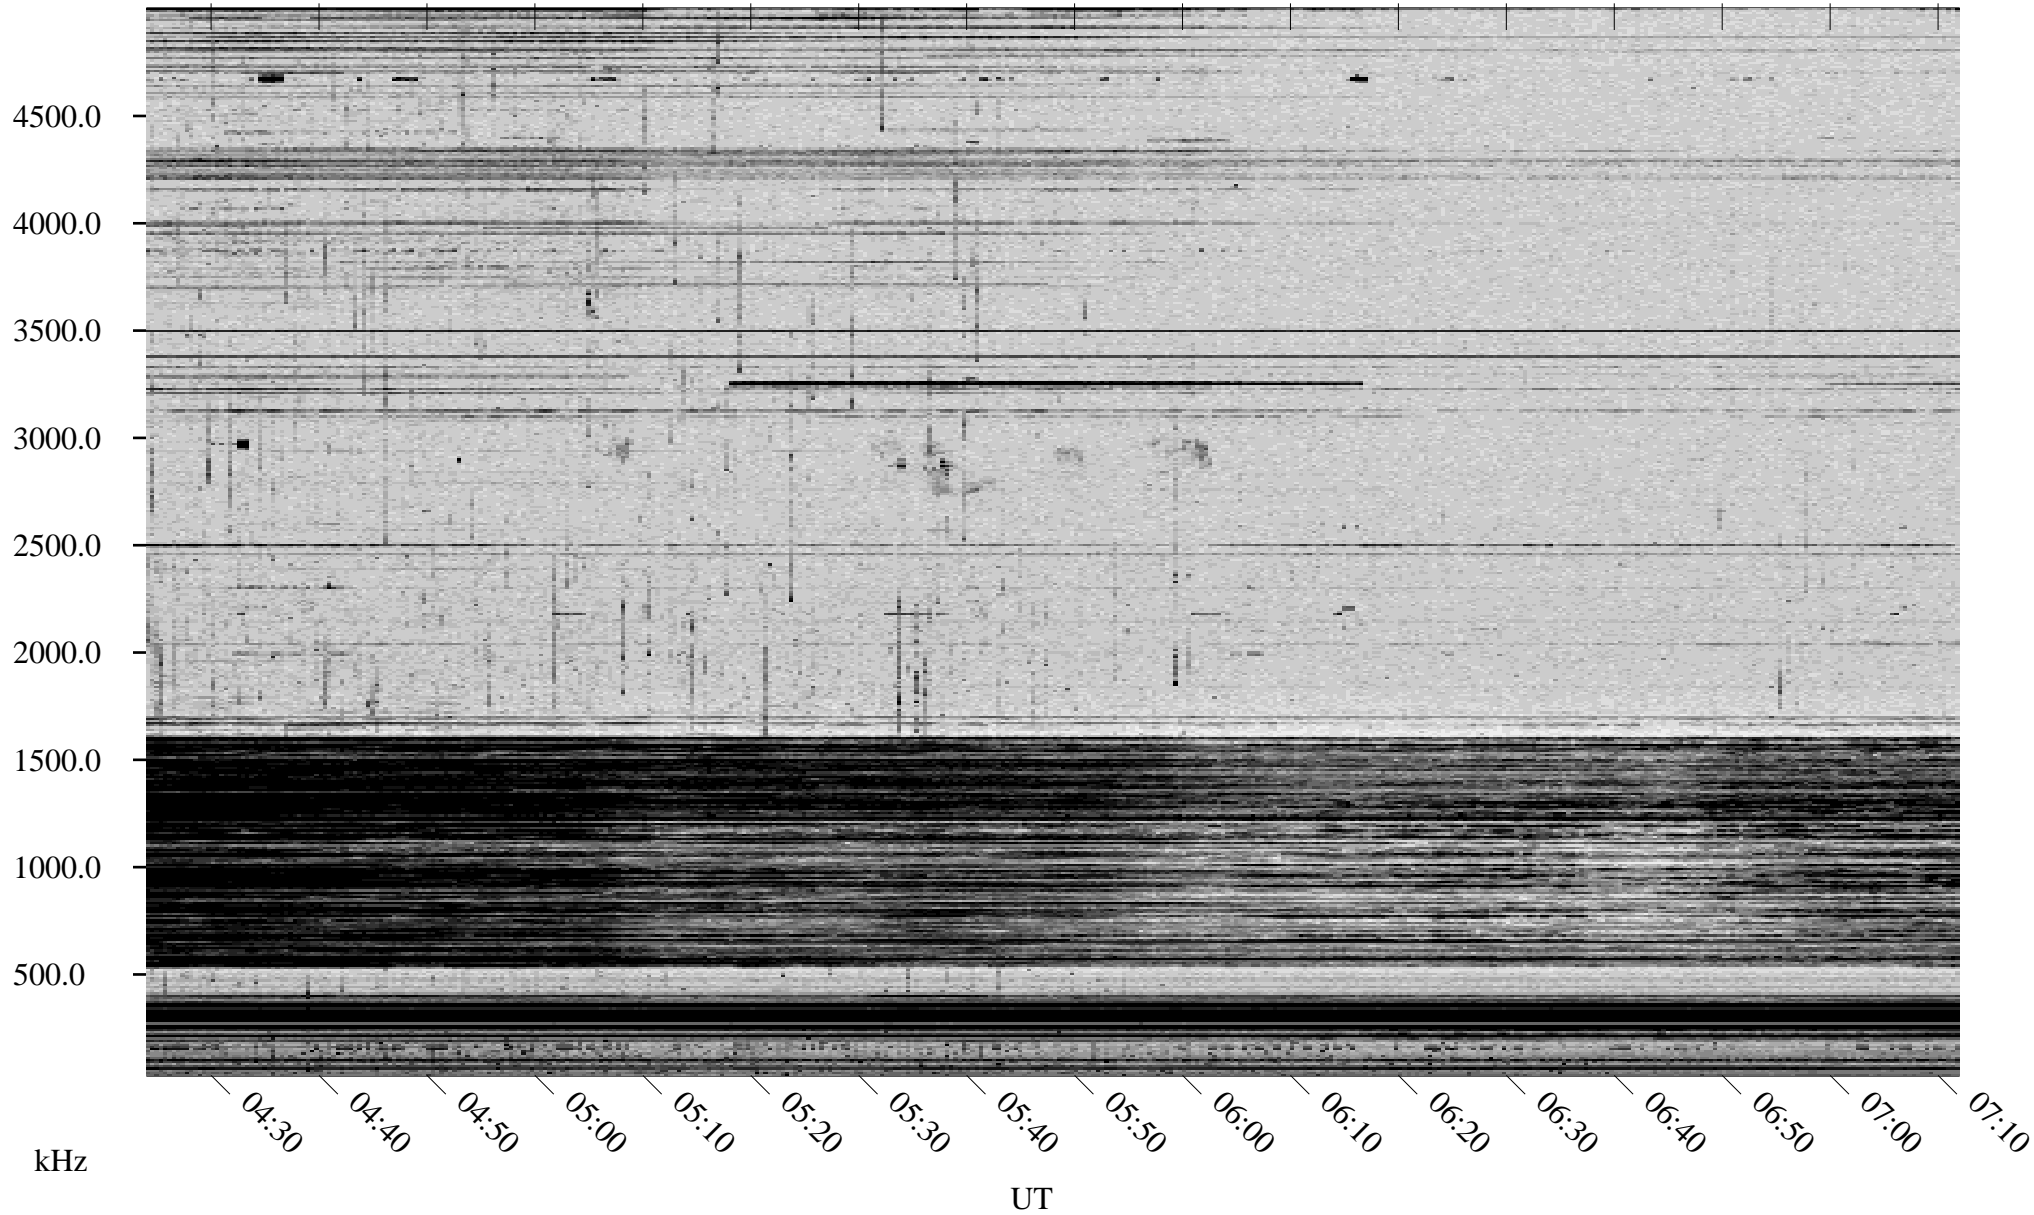

09/03/1998 Churchill, Manitoba

Linear Scale Black = 161 White = 15

ch98246l.r00m max_12

Page 1

09/03/1998 Churchill, Manitoba

Linear Scale Black = 161 White = 15

ch98246l.r00m max_12

Page 2

09/04/1998 Churchill, Manitoba

Linear Scale Black = 161 White = 15

ch98246l.r00m max_12

Page 3

09/04/1998 Churchill, Manitoba

Linear Scale Black = 161 White = 15

ch98246l.r00m max_12

Page 4

09/04/1998 Churchill, Manitoba

Linear Scale Black = 161 White = 15

ch98246l.r00m max_12

Page 5

09/04/1998 Churchill, Manitoba

Linear Scale Black = 161 White = 15

ch98246l.r00m max_12

Page 6

09/04/1998 Churchill, Manitoba

Linear Scale Black = 161 White = 15

ch98246l.r00m max_12

Page 7

09/04/1998 Churchill, Manitoba

Linear Scale Black = 161 White = 15

ch98246l.r00m max_12

Page 8