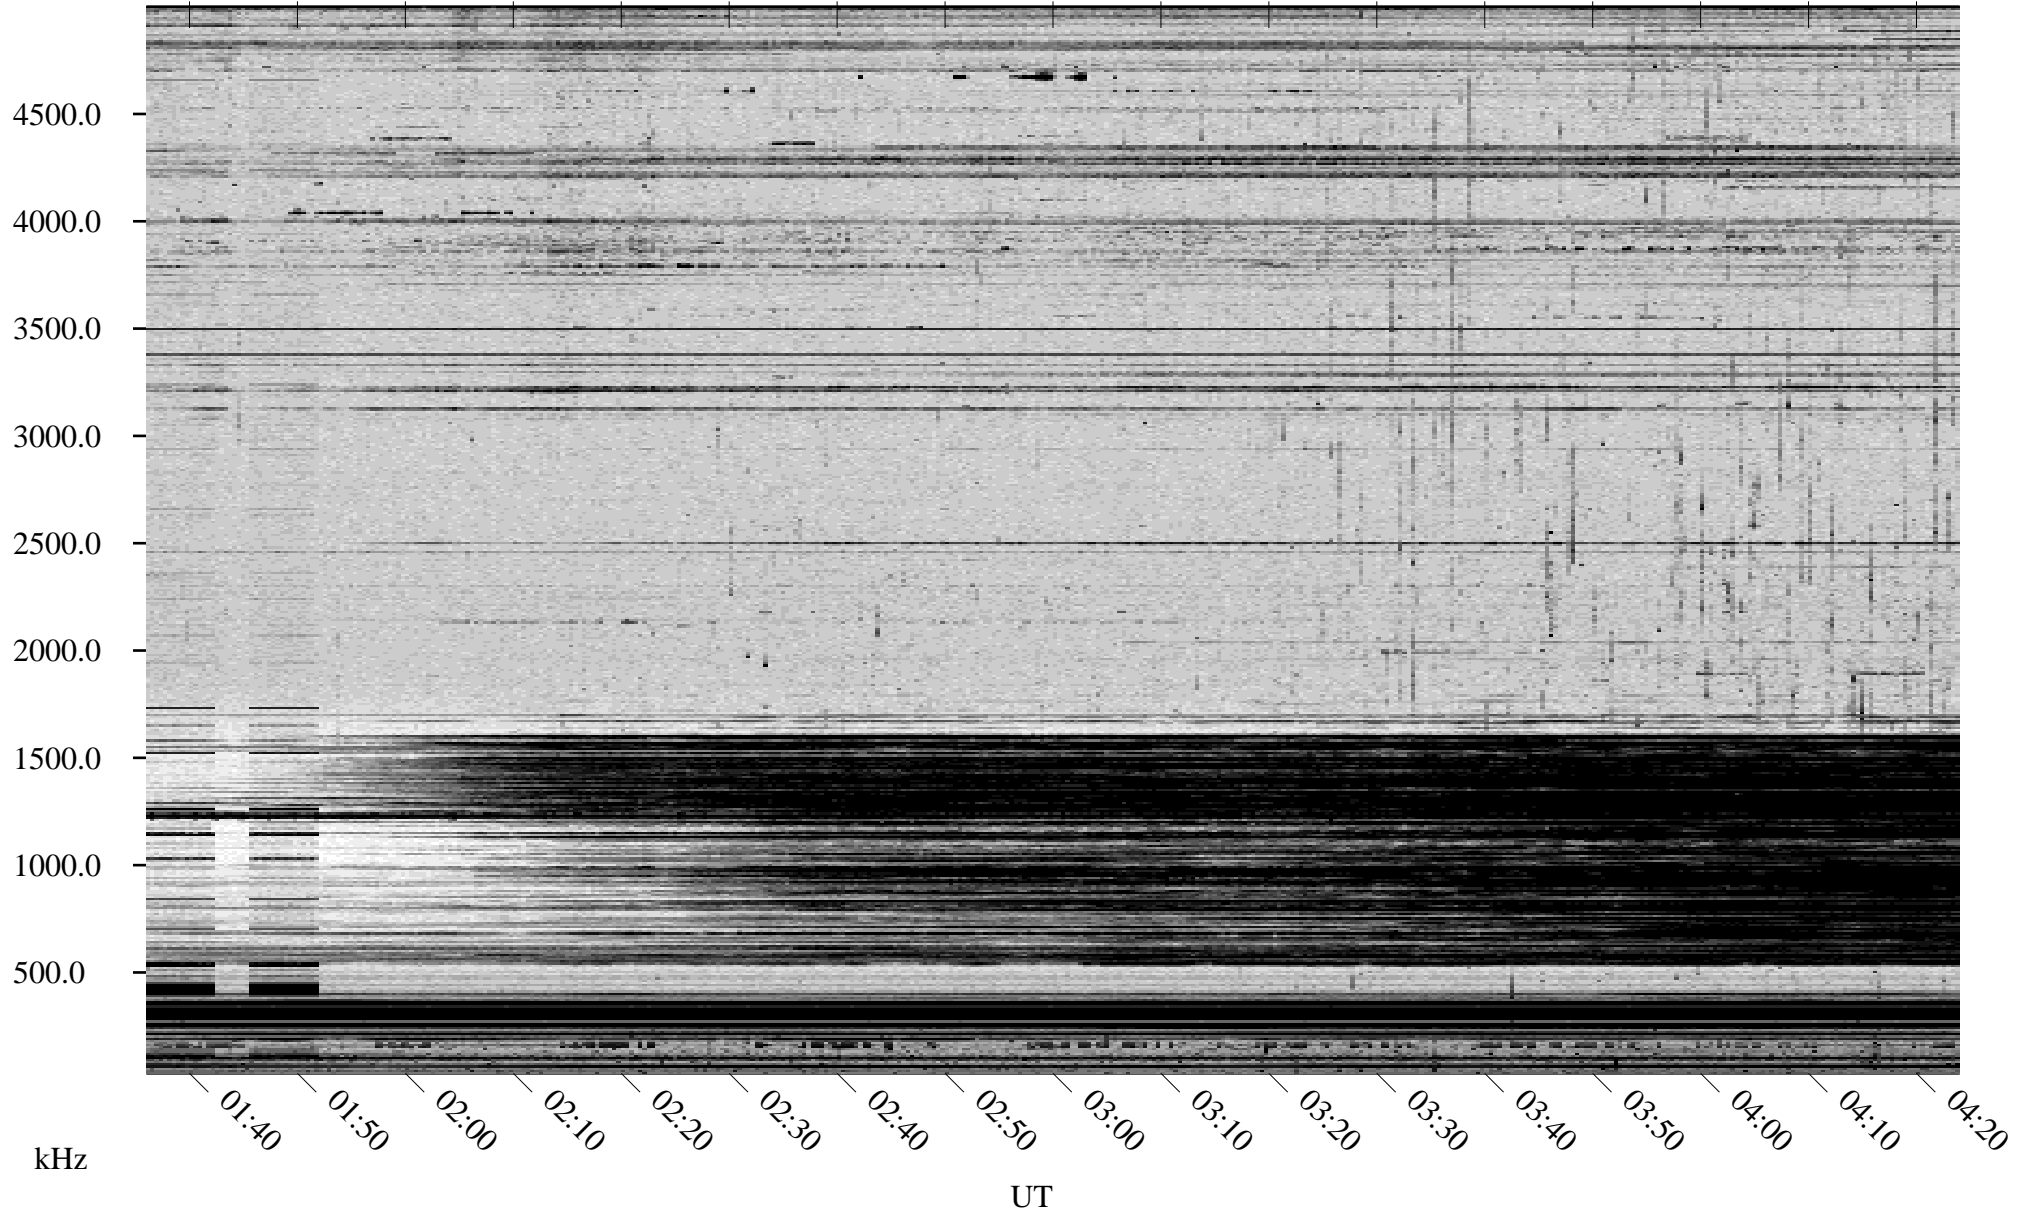

09/03/1998 Churchill, Manitoba

Linear Scale Black = 161 White = 15

ch98246l.r00m max_12

Page 1

09/03/1998 Churchill, Manitoba

Linear Scale Black = 161 White = 15

ch98246l.r00m max_12

Page 2

09/04/1998 Churchill, Manitoba

Linear Scale Black = 161 White = 15

ch98246l.r00m max_12

Page 3

09/04/1998 Churchill, Manitoba

Linear Scale Black = 161 White = 15

ch98246l.r00m max_12

Page 4

09/04/1998 Churchill, Manitoba

Linear Scale Black = 161 White = 15

ch98246l.r00m max_12

Page 5

09/04/1998 Churchill, Manitoba

Linear Scale Black = 161 White = 15

ch98246l.r00m max_12

Page 6

09/04/1998 Churchill, Manitoba

Linear Scale Black = 161 White = 15

ch98246l.r00m max_12

Page 7

09/04/1998 Churchill, Manitoba

Linear Scale Black = 161 White = 15

ch98246l.r00m max_12

Page 8