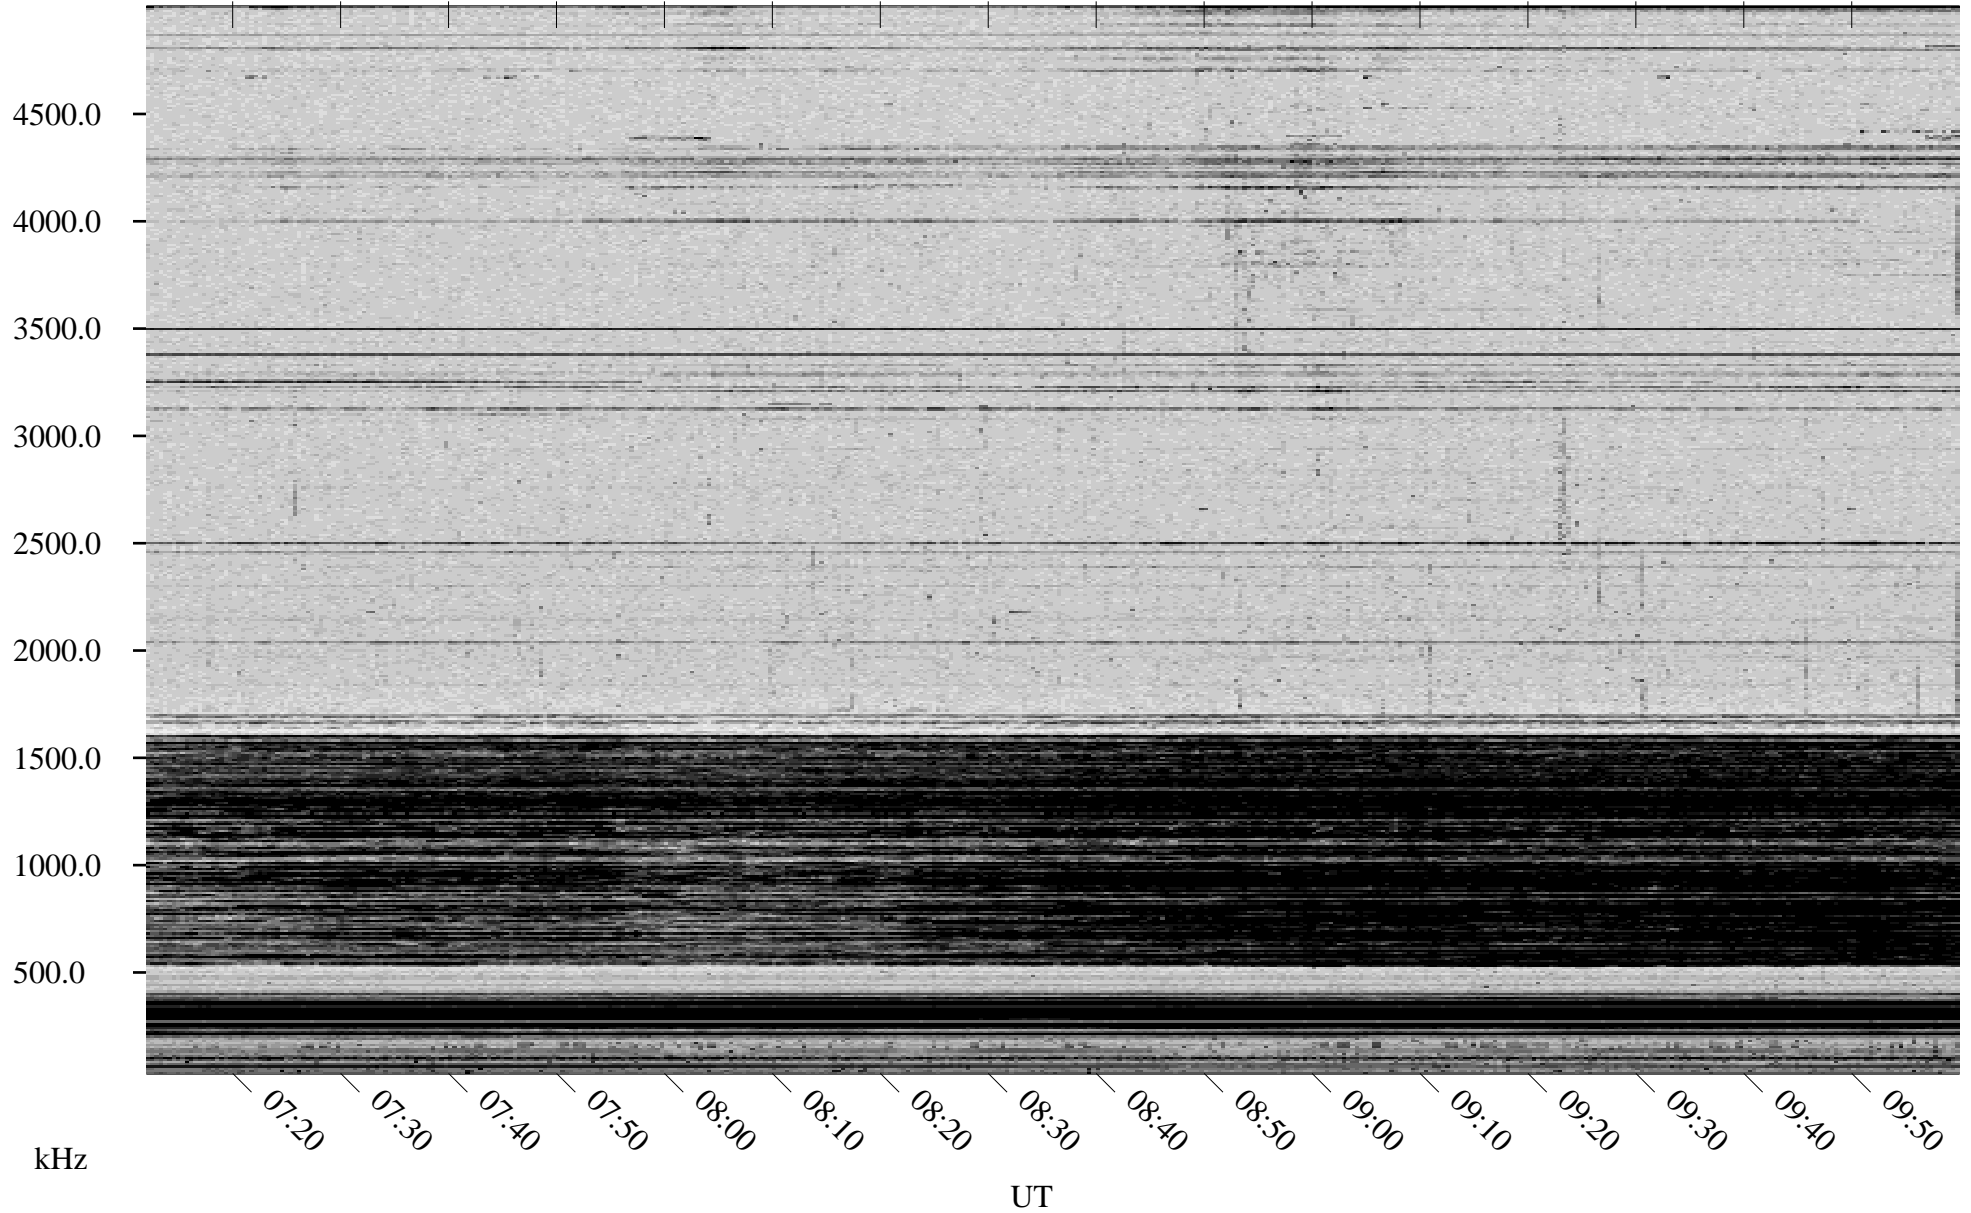

09/03/1998 Churchill, Manitoba

Linear Scale Black = 161 White = 15

ch98246l.r00m max_12

Page 1

09/03/1998 Churchill, Manitoba

Linear Scale Black = 161 White = 15

ch98246l.r00m max_12

Page 2

09/04/1998 Churchill, Manitoba

Linear Scale Black = 161 White = 15

ch98246l.r00m max_12

Page 3

09/04/1998 Churchill, Manitoba

Linear Scale Black = 161 White = 15

ch98246l.r00m max_12

Page 4

09/04/1998 Churchill, Manitoba

Linear Scale Black = 161 White = 15

ch98246l.r00m max_12

Page 5

09/04/1998 Churchill, Manitoba

Linear Scale Black = 161 White = 15

ch98246l.r00m max_12

Page 6

09/04/1998 Churchill, Manitoba

Linear Scale Black = 161 White = 15

ch98246l.r00m max_12

Page 7

09/04/1998 Churchill, Manitoba

Linear Scale Black = 161 White = 15

ch98246l.r00m max_12

Page 8