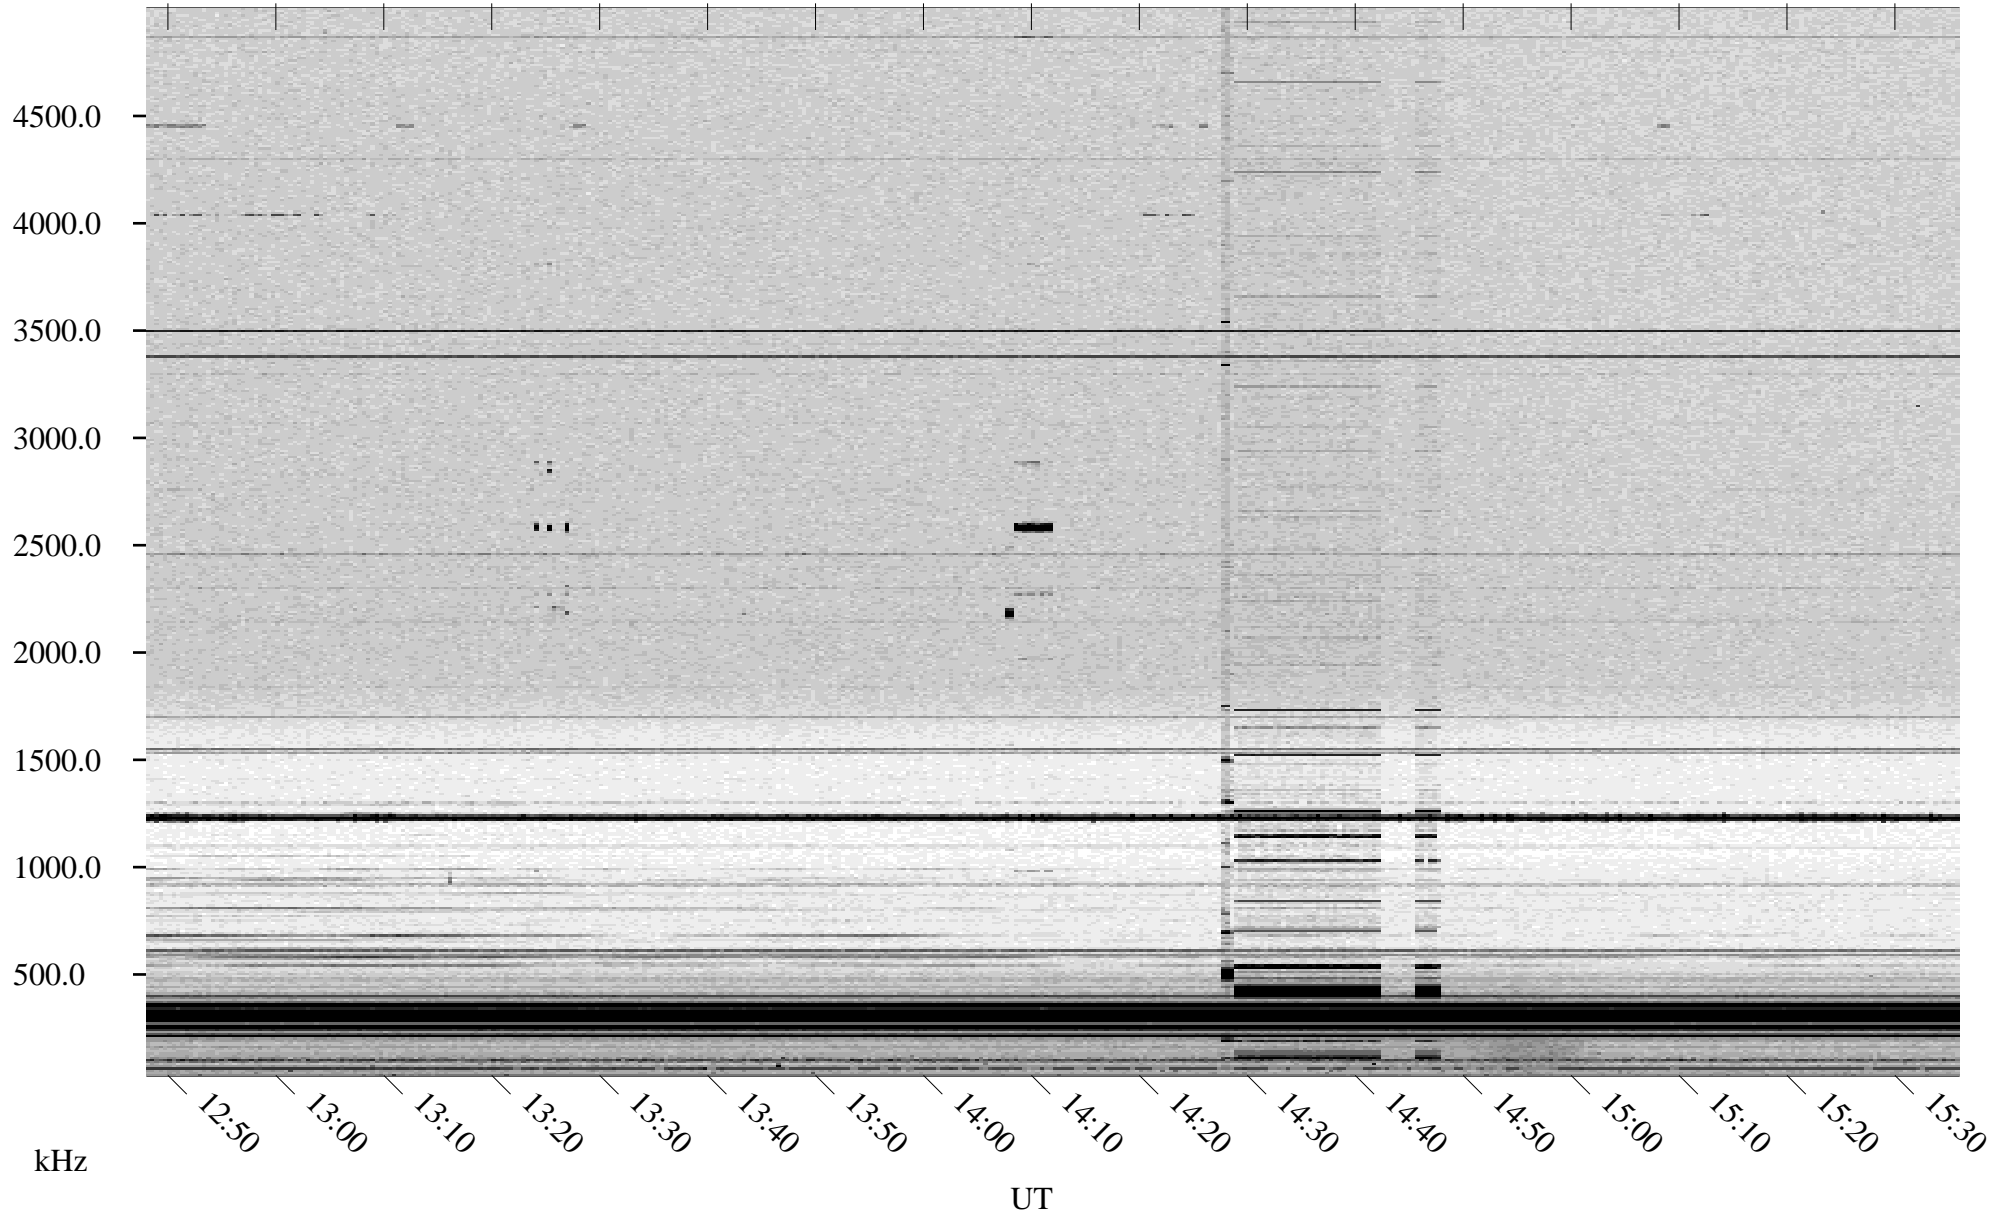

09/03/1998 Churchill, Manitoba

Linear Scale Black = 161 White = 15

ch98246l.r00m max_12

Page 1

09/03/1998 Churchill, Manitoba

Linear Scale Black = 161 White = 15

ch98246l.r00m max_12

Page 2

09/04/1998 Churchill, Manitoba

Linear Scale Black = 161 White = 15

ch98246l.r00m max_12

Page 3

09/04/1998 Churchill, Manitoba

Linear Scale Black = 161 White = 15

ch98246l.r00m max_12

Page 4

09/04/1998 Churchill, Manitoba

Linear Scale Black = 161 White = 15

ch98246l.r00m max_12

Page 5

09/04/1998 Churchill, Manitoba

Linear Scale Black = 161 White = 15

ch98246l.r00m max_12

Page 6

09/04/1998 Churchill, Manitoba

Linear Scale Black = 161 White = 15

ch98246l.r00m max_12

Page 7

09/04/1998 Churchill, Manitoba

Linear Scale Black = 161 White = 15

ch98246l.r00m max_12

Page 8