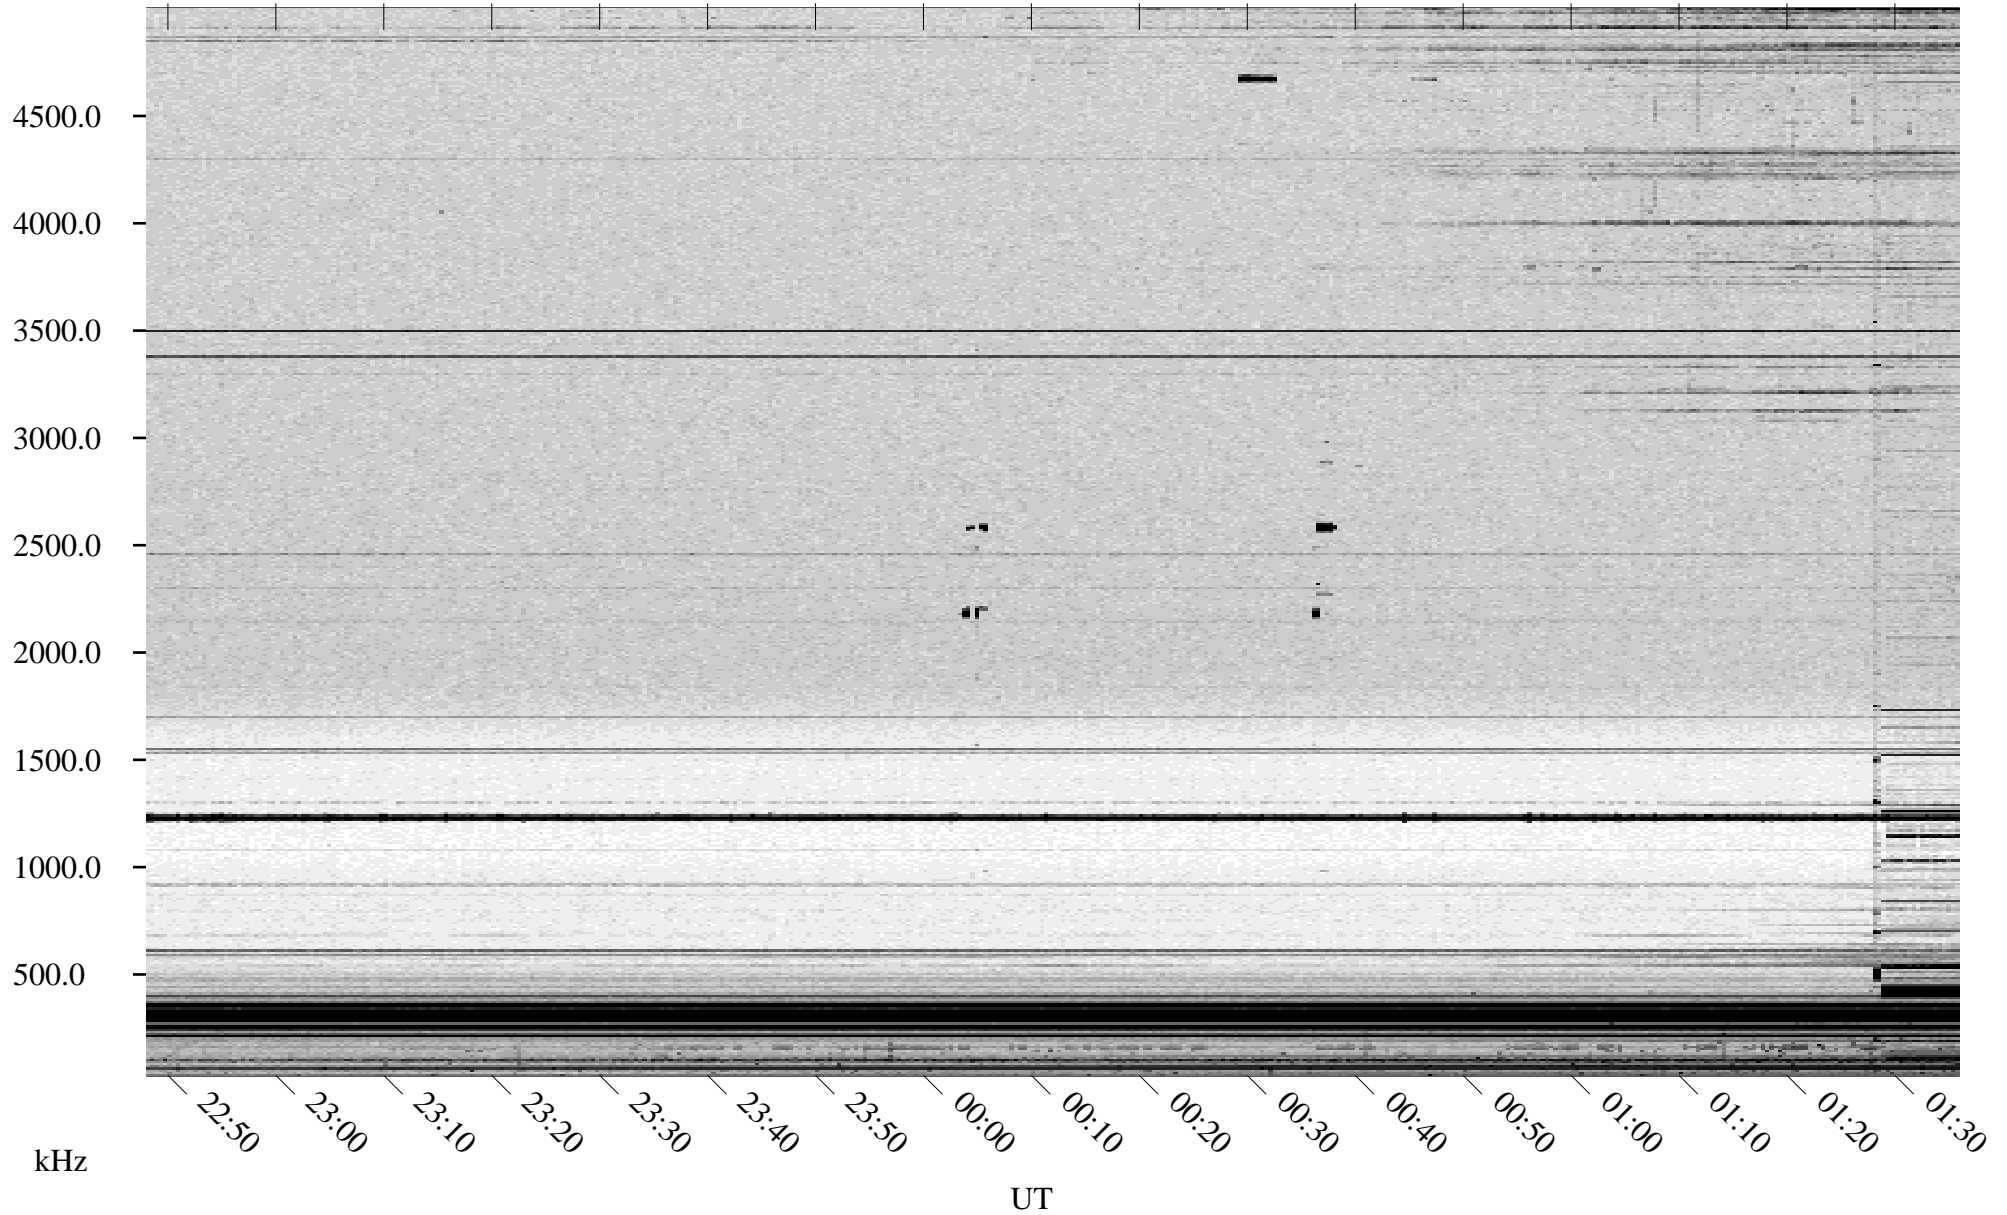

09/03/1998 Churchill, Manitoba

Linear Scale Black = 161 White = 15

ch98246l.r00m max_12

Page 1

09/03/1998 Churchill, Manitoba

Linear Scale Black = 161 White = 15

ch98246l.r00m max_12

Page 2

09/04/1998 Churchill, Manitoba

Linear Scale Black = 161 White = 15

ch98246l.r00m max_12

Page 3

09/04/1998 Churchill, Manitoba

Linear Scale Black = 161 White = 15

ch98246l.r00m max_12

Page 4

09/04/1998 Churchill, Manitoba

Linear Scale Black = 161 White = 15

ch98246l.r00m max_12

Page 5

09/04/1998 Churchill, Manitoba

Linear Scale Black = 161 White = 15

ch98246l.r00m max_12

Page 6

09/04/1998 Churchill, Manitoba

Linear Scale Black = 161 White = 15

ch98246l.r00m max_12

Page 7

09/04/1998 Churchill, Manitoba

Linear Scale Black = 161 White = 15

ch98246l.r00m max_12

Page 8