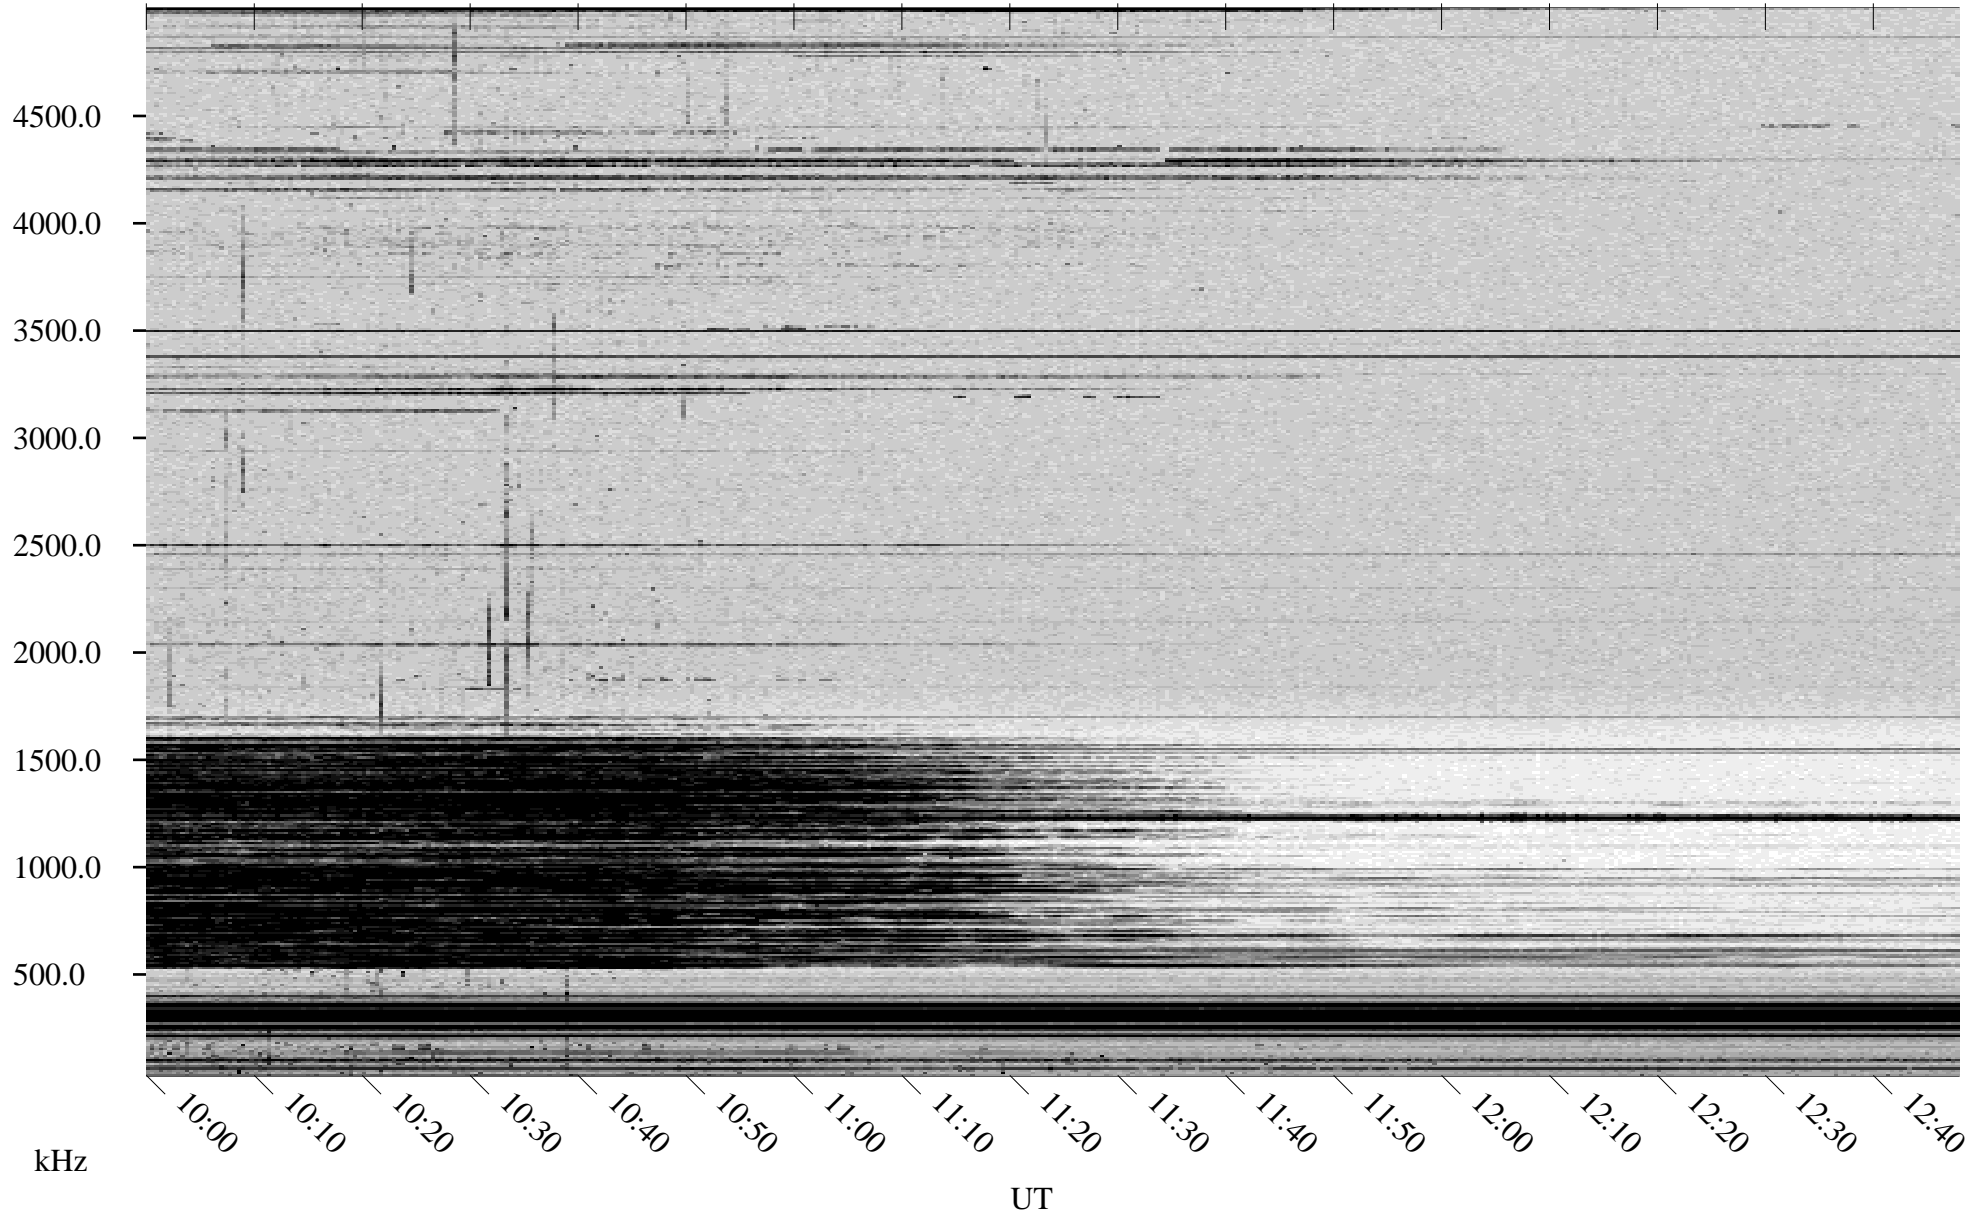

09/03/1998 Churchill, Manitoba

Linear Scale Black = 161 White = 15

ch98246l.r00m max_12

Page 1

09/03/1998 Churchill, Manitoba

Linear Scale Black = 161 White = 15

ch98246l.r00m max_12

Page 2

09/04/1998 Churchill, Manitoba

Linear Scale Black = 161 White = 15

ch98246l.r00m max_12

Page 3

09/04/1998 Churchill, Manitoba

Linear Scale Black = 161 White = 15

ch98246l.r00m max_12

Page 4

09/04/1998 Churchill, Manitoba

Linear Scale Black = 161 White = 15

ch98246l.r00m max_12

Page 5

09/04/1998 Churchill, Manitoba

Linear Scale Black = 161 White = 15

ch98246l.r00m max_12

Page 6

09/04/1998 Churchill, Manitoba

Linear Scale Black = 161 White = 15

ch98246l.r00m max_12

Page 7

09/04/1998 Churchill, Manitoba

Linear Scale Black = 161 White = 15

ch98246l.r00m max_12

Page 8