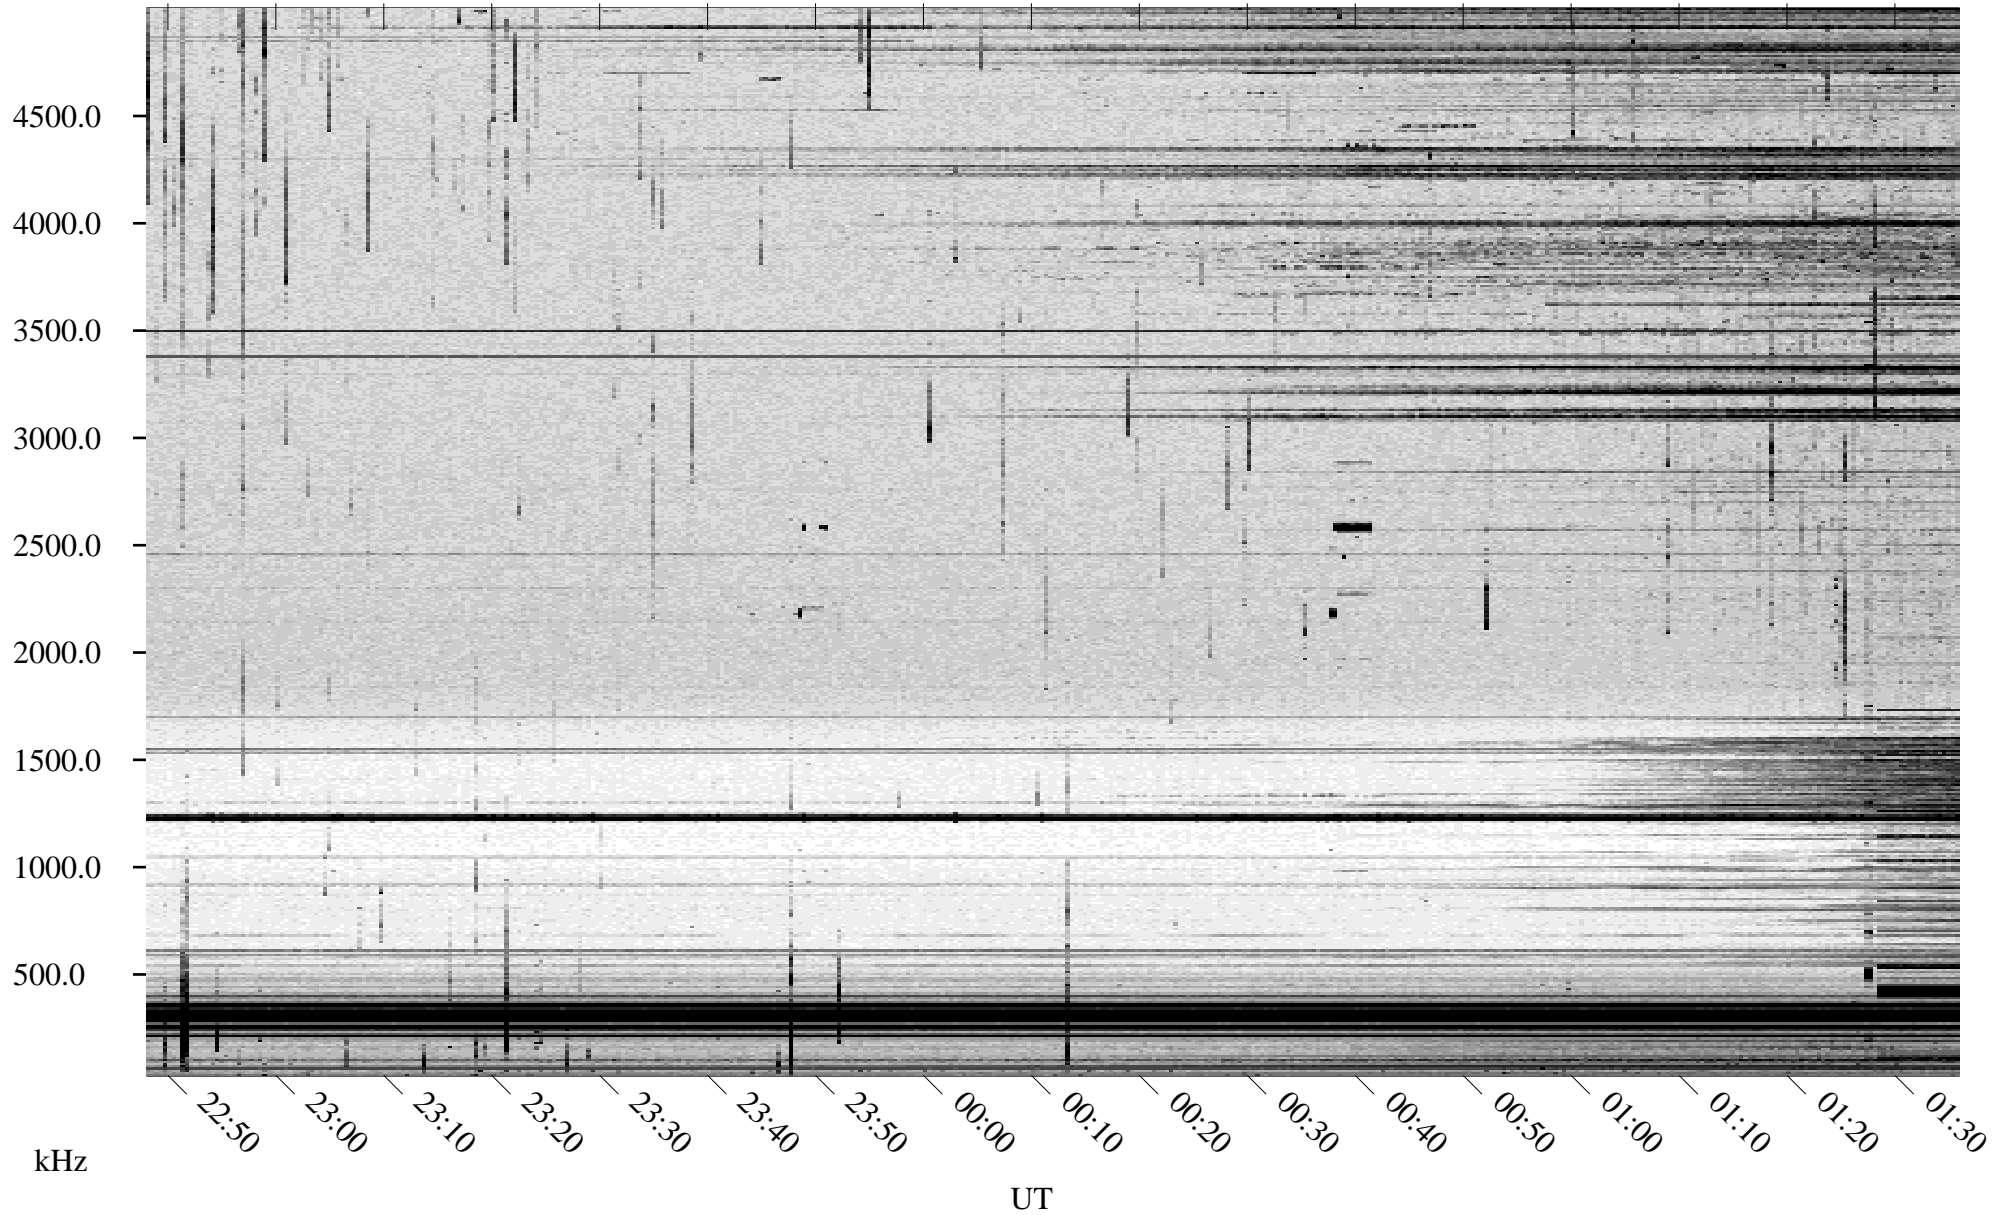

09/04/1998 Churchill, Manitoba

Linear Scale Black = 161 White = 15

ch98247l.r00m max_12

Page 1

09/04/1998 Churchill, Manitoba

Linear Scale Black = 161 White = 15

ch98247l.r00m max_12

Page 2

09/05/1998 Churchill, Manitoba

Linear Scale Black = 161 White = 15

ch98247l.r00m max_12

Page 3

09/05/1998 Churchill, Manitoba

Linear Scale Black = 161 White = 15

ch98247l.r00m max_12

Page 4

09/05/1998 Churchill, Manitoba

Linear Scale Black = 161 White = 15

ch98247l.r00m max_12

Page 5

09/05/1998 Churchill, Manitoba

Linear Scale Black = 161 White = 15

ch98247l.r00m max_12

Page 6

09/05/1998 Churchill, Manitoba

Linear Scale Black = 161 White = 15

ch98247l.r00m max_12

Page 7

09/05/1998 Churchill, Manitoba

Linear Scale Black = 161 White = 15

ch98247l.r00m max_12

Page 8