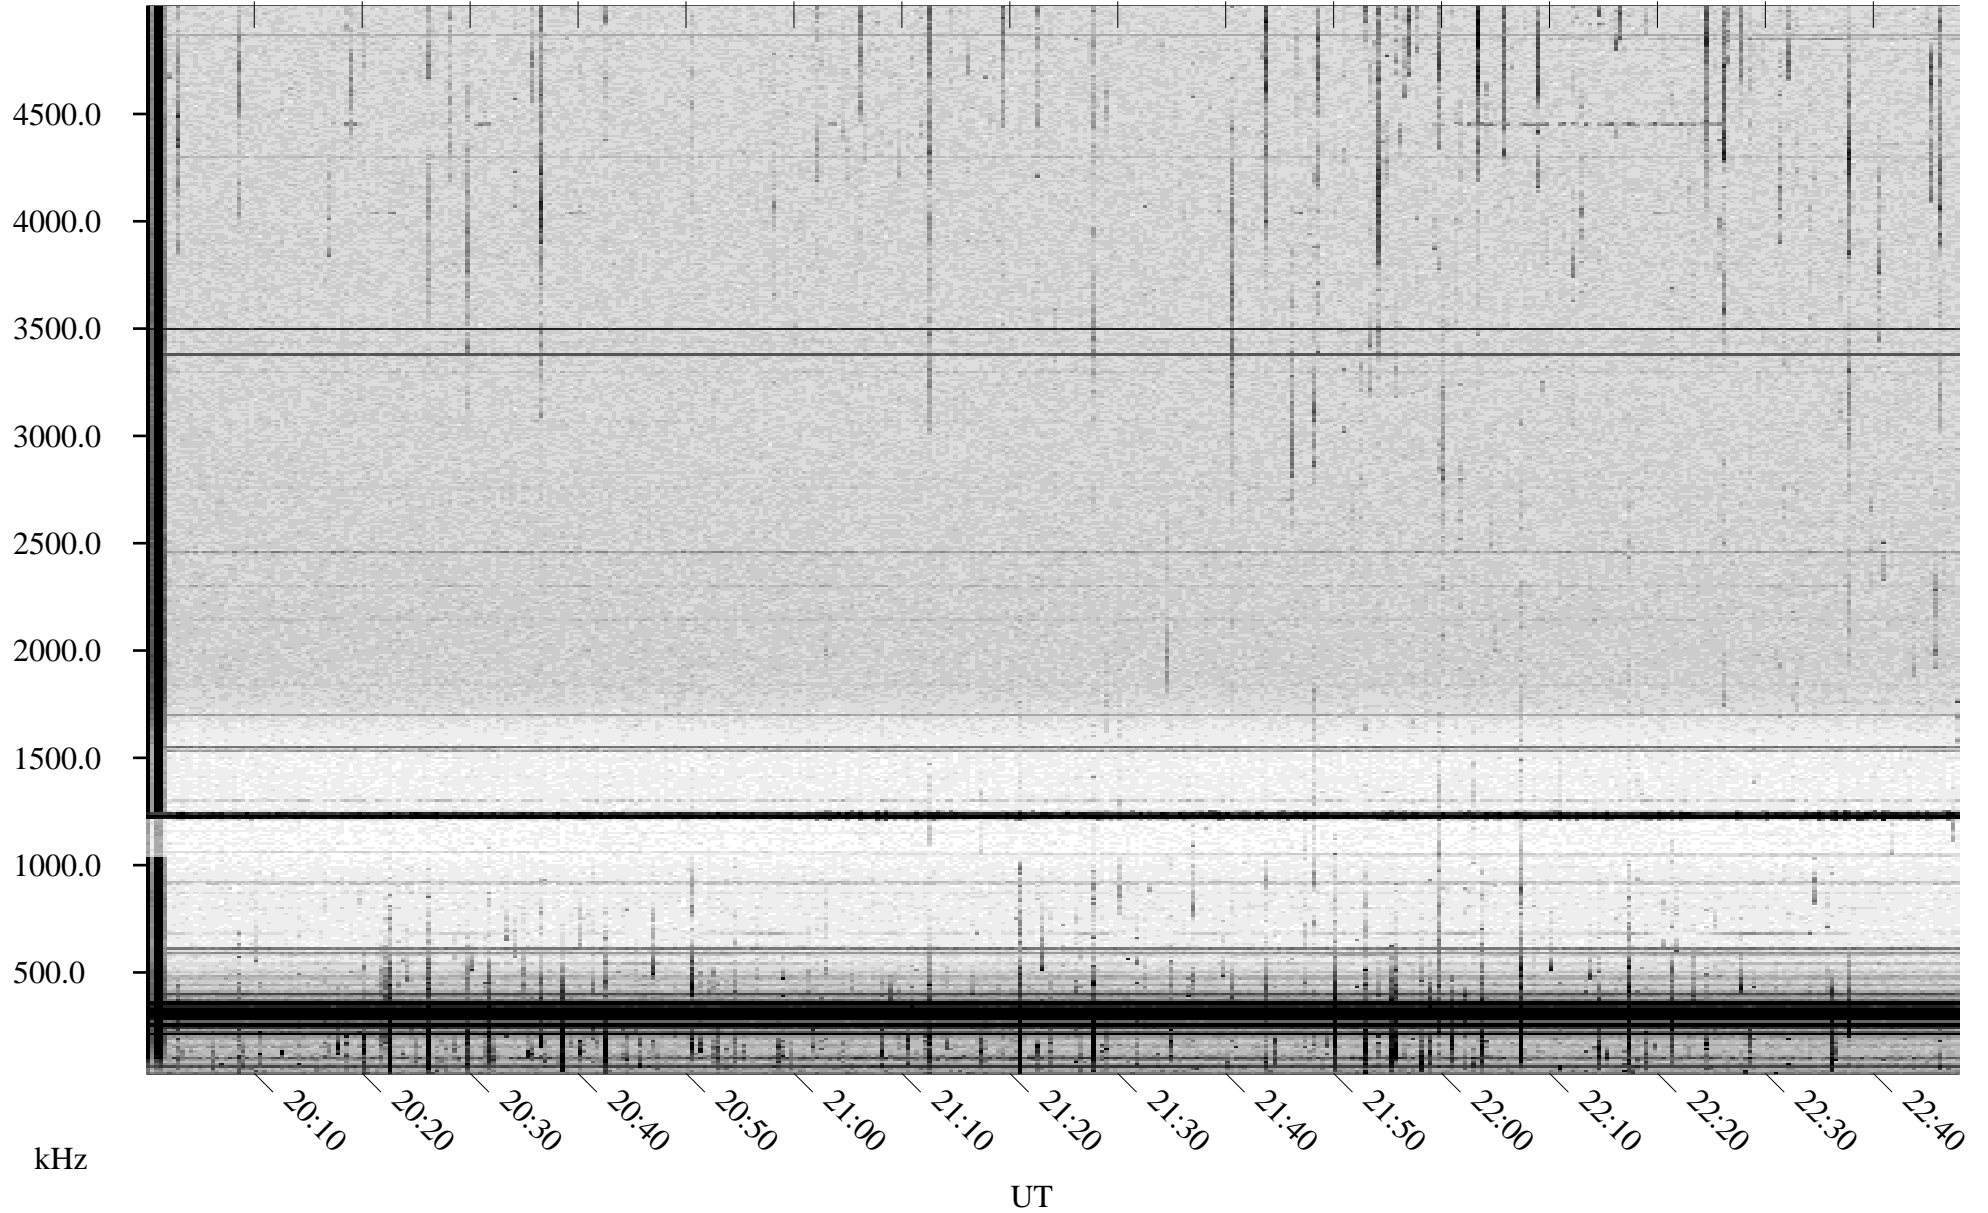

09/04/1998 Churchill, Manitoba

Linear Scale Black = 161 White = 15

ch98247l.r00m max_12

Page 1

09/04/1998 Churchill, Manitoba

Linear Scale Black = 161 White = 15

ch98247l.r00m max_12

Page 2

09/05/1998 Churchill, Manitoba

Linear Scale Black = 161 White = 15

ch98247l.r00m max_12

Page 3

09/05/1998 Churchill, Manitoba

Linear Scale Black = 161 White = 15

ch98247l.r00m max_12

Page 4

09/05/1998 Churchill, Manitoba

Linear Scale Black = 161 White = 15

ch98247l.r00m max_12

Page 5

09/05/1998 Churchill, Manitoba

Linear Scale Black = 161 White = 15

ch98247l.r00m max_12

Page 6

09/05/1998 Churchill, Manitoba

Linear Scale Black = 161 White = 15

ch98247l.r00m max_12

Page 7

09/05/1998 Churchill, Manitoba

Linear Scale Black = 161 White = 15

ch98247l.r00m max_12

Page 8