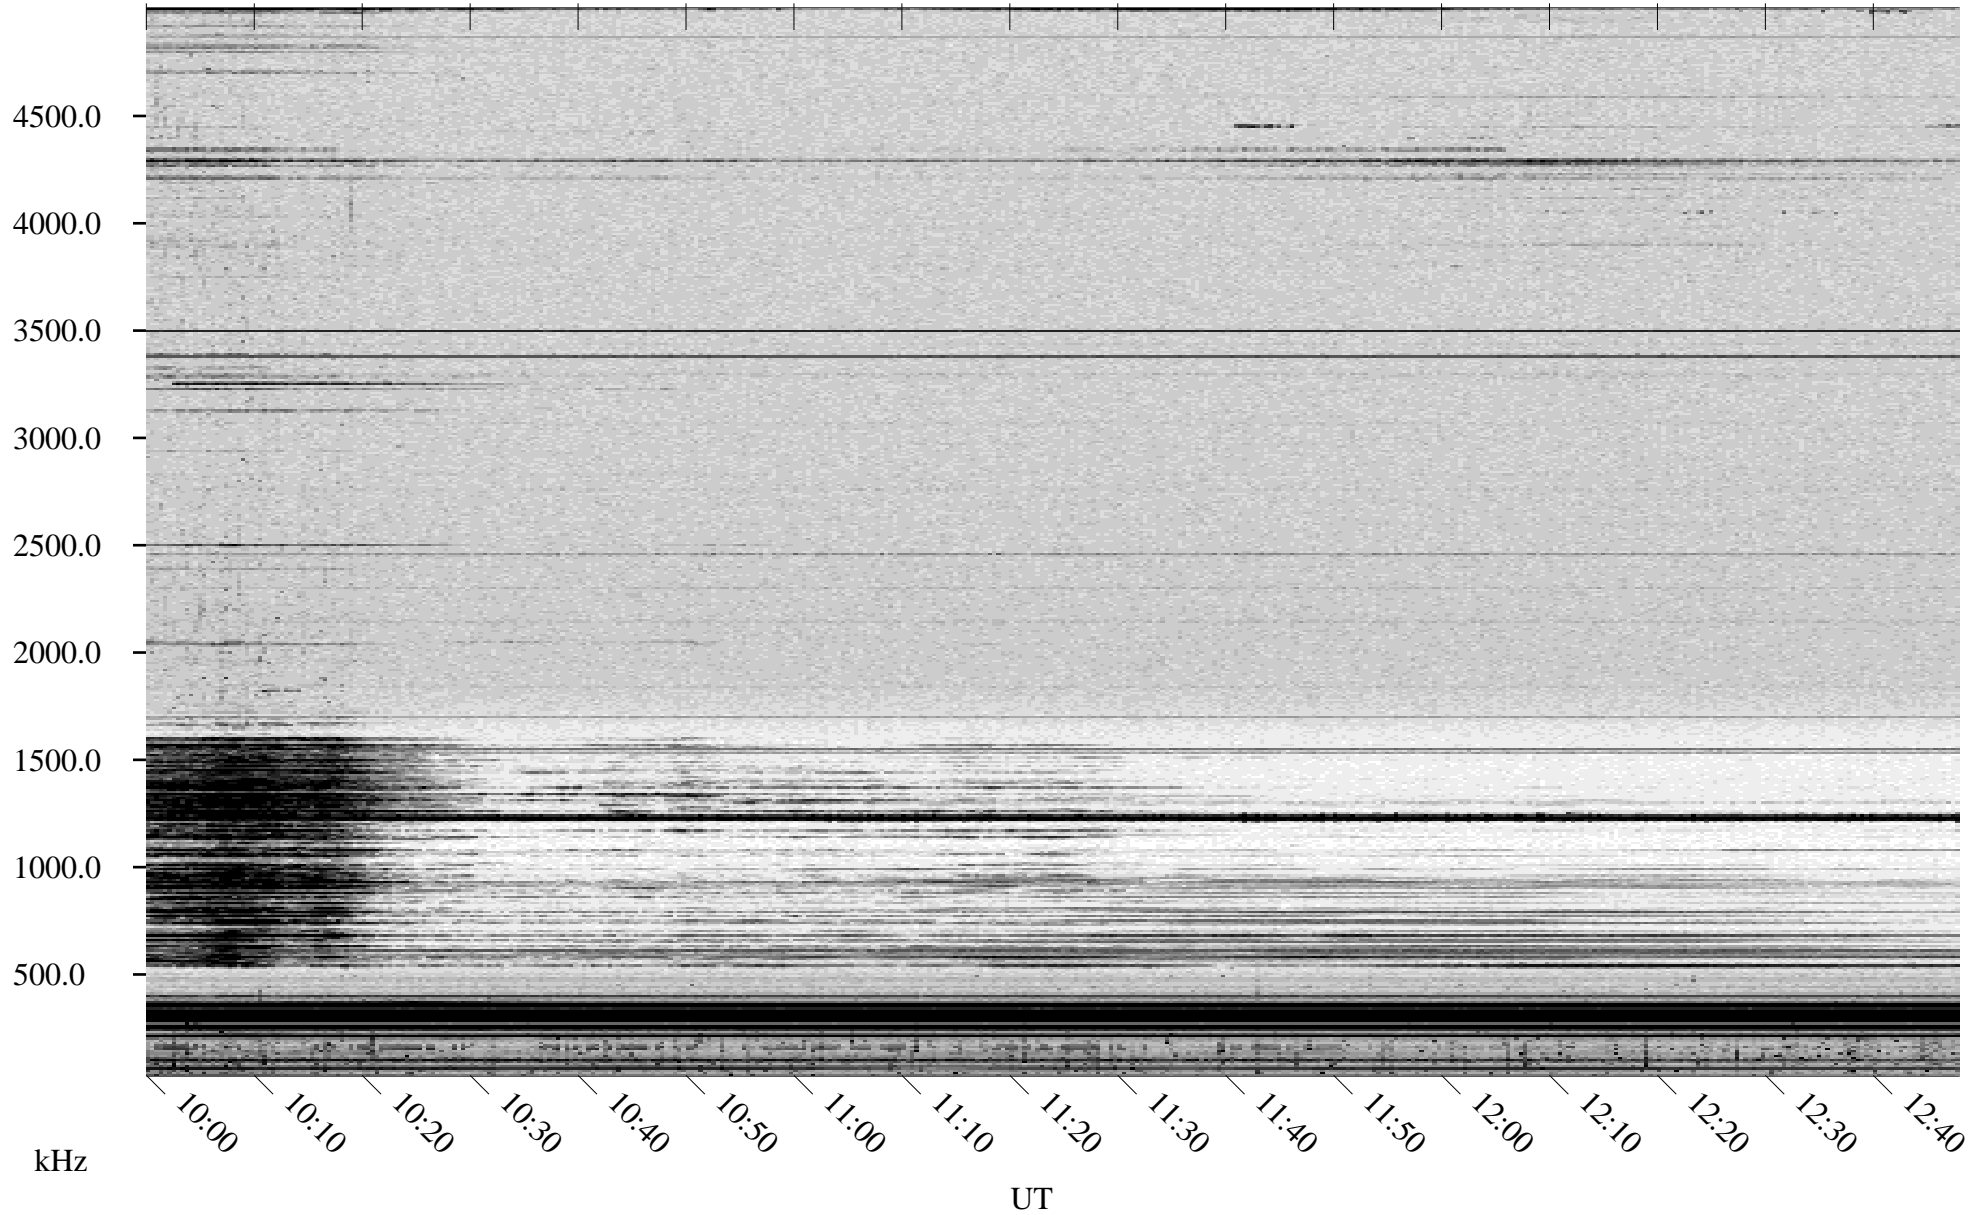

09/04/1998 Churchill, Manitoba

Linear Scale Black = 161 White = 15

ch98247l.r00m max_12

Page 1

09/04/1998 Churchill, Manitoba

Linear Scale Black = 161 White = 15

ch98247l.r00m max_12

Page 2

09/05/1998 Churchill, Manitoba

Linear Scale Black = 161 White = 15

ch98247l.r00m max_12

Page 3

09/05/1998 Churchill, Manitoba

Linear Scale Black = 161 White = 15

ch98247l.r00m max_12

Page 4

09/05/1998 Churchill, Manitoba

Linear Scale Black = 161 White = 15

ch98247l.r00m max_12

Page 5

09/05/1998 Churchill, Manitoba

Linear Scale Black = 161 White = 15

ch98247l.r00m max_12

Page 6

09/05/1998 Churchill, Manitoba

Linear Scale Black = 161 White = 15

ch98247l.r00m max_12

Page 7

09/05/1998 Churchill, Manitoba

Linear Scale Black = 161 White = 15

ch98247l.r00m max_12

Page 8