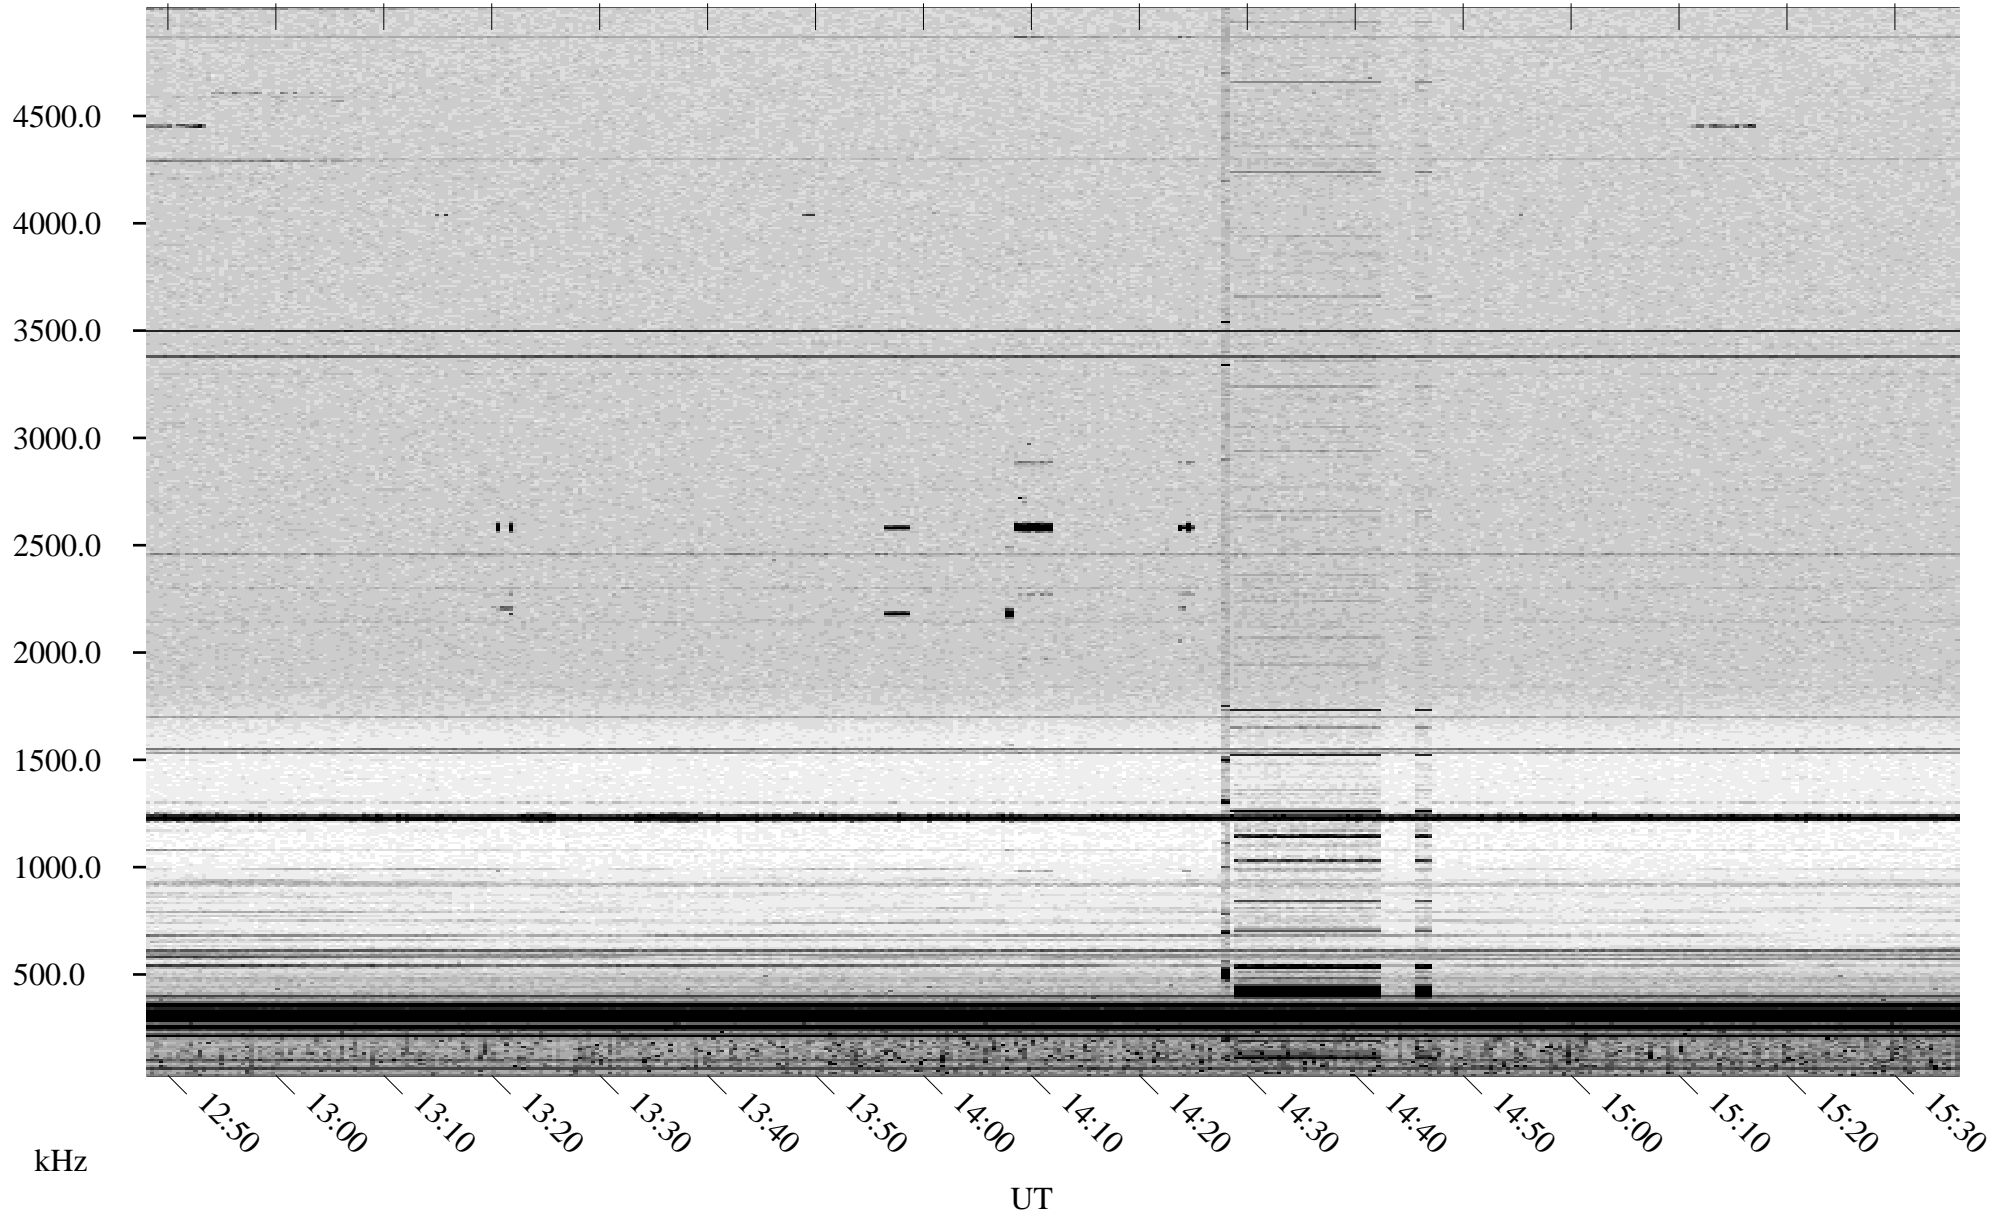

09/04/1998 Churchill, Manitoba

Linear Scale Black = 161 White = 15

ch98247l.r00m max_12

Page 1

09/04/1998 Churchill, Manitoba

Linear Scale Black = 161 White = 15

ch98247l.r00m max_12

Page 2

09/05/1998 Churchill, Manitoba

Linear Scale Black = 161 White = 15

ch98247l.r00m max_12

Page 3

09/05/1998 Churchill, Manitoba

Linear Scale Black = 161 White = 15

ch98247l.r00m max_12

Page 4

09/05/1998 Churchill, Manitoba

Linear Scale Black = 161 White = 15

ch98247l.r00m max_12

Page 5

09/05/1998 Churchill, Manitoba

Linear Scale Black = 161 White = 15

ch98247l.r00m max_12

Page 6

09/05/1998 Churchill, Manitoba

Linear Scale Black = 161 White = 15

ch98247l.r00m max_12

Page 7

09/05/1998 Churchill, Manitoba

Linear Scale Black = 161 White = 15

ch98247l.r00m max_12

Page 8