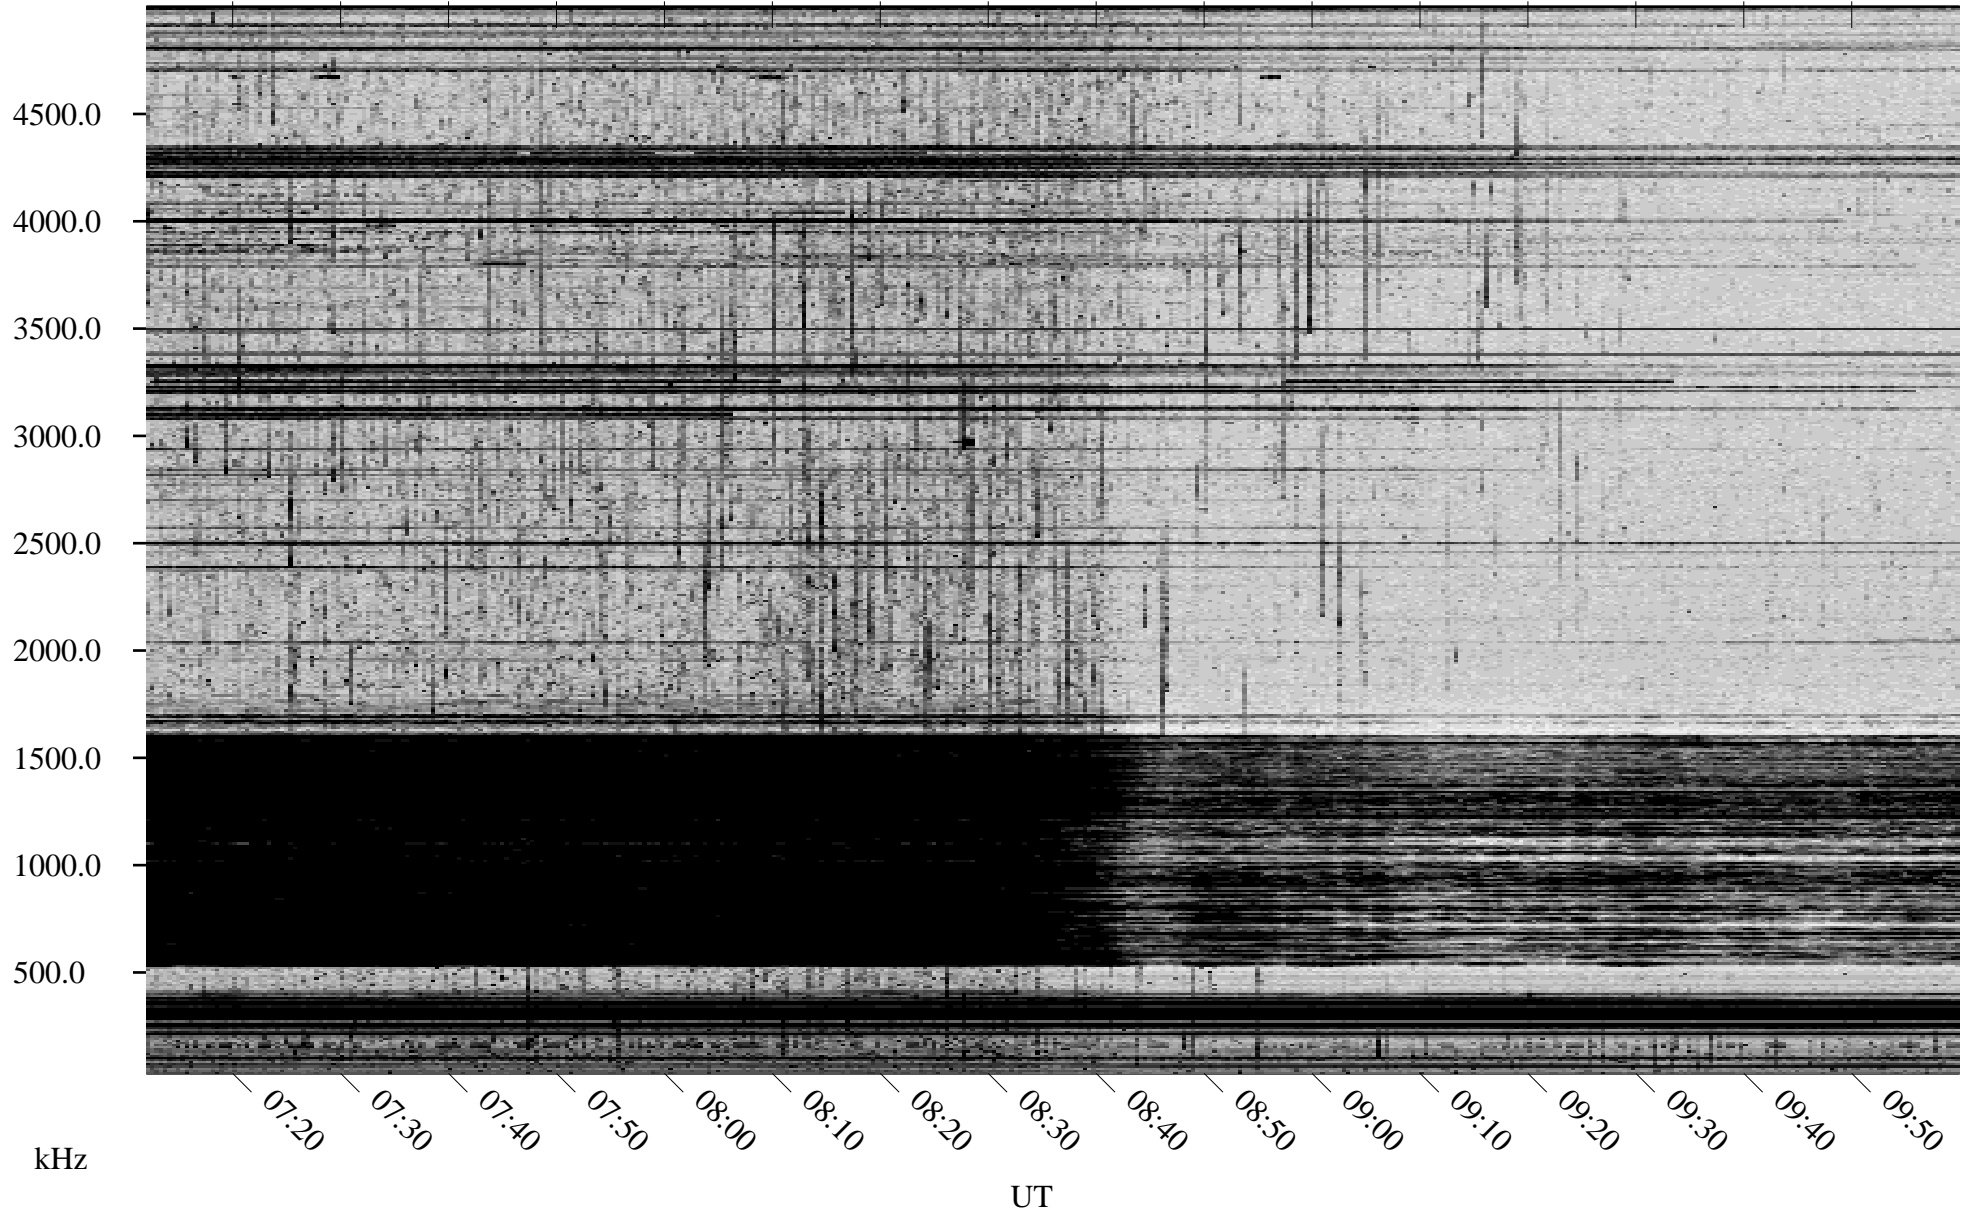

09/04/1998 Churchill, Manitoba

Linear Scale Black = 161 White = 15

ch98247l.r00m max_12

Page 1

09/04/1998 Churchill, Manitoba

Linear Scale Black = 161 White = 15

ch98247l.r00m max_12

Page 2

09/05/1998 Churchill, Manitoba

Linear Scale Black = 161 White = 15

ch98247l.r00m max_12

Page 3

09/05/1998 Churchill, Manitoba

Linear Scale Black = 161 White = 15

ch98247l.r00m max_12

Page 4

09/05/1998 Churchill, Manitoba

Linear Scale Black = 161 White = 15

ch98247l.r00m max_12

Page 5

09/05/1998 Churchill, Manitoba

Linear Scale Black = 161 White = 15

ch98247l.r00m max_12

Page 6

09/05/1998 Churchill, Manitoba

Linear Scale Black = 161 White = 15

ch98247l.r00m max_12

Page 7

09/05/1998 Churchill, Manitoba

Linear Scale Black = 161 White = 15

ch98247l.r00m max_12

Page 8