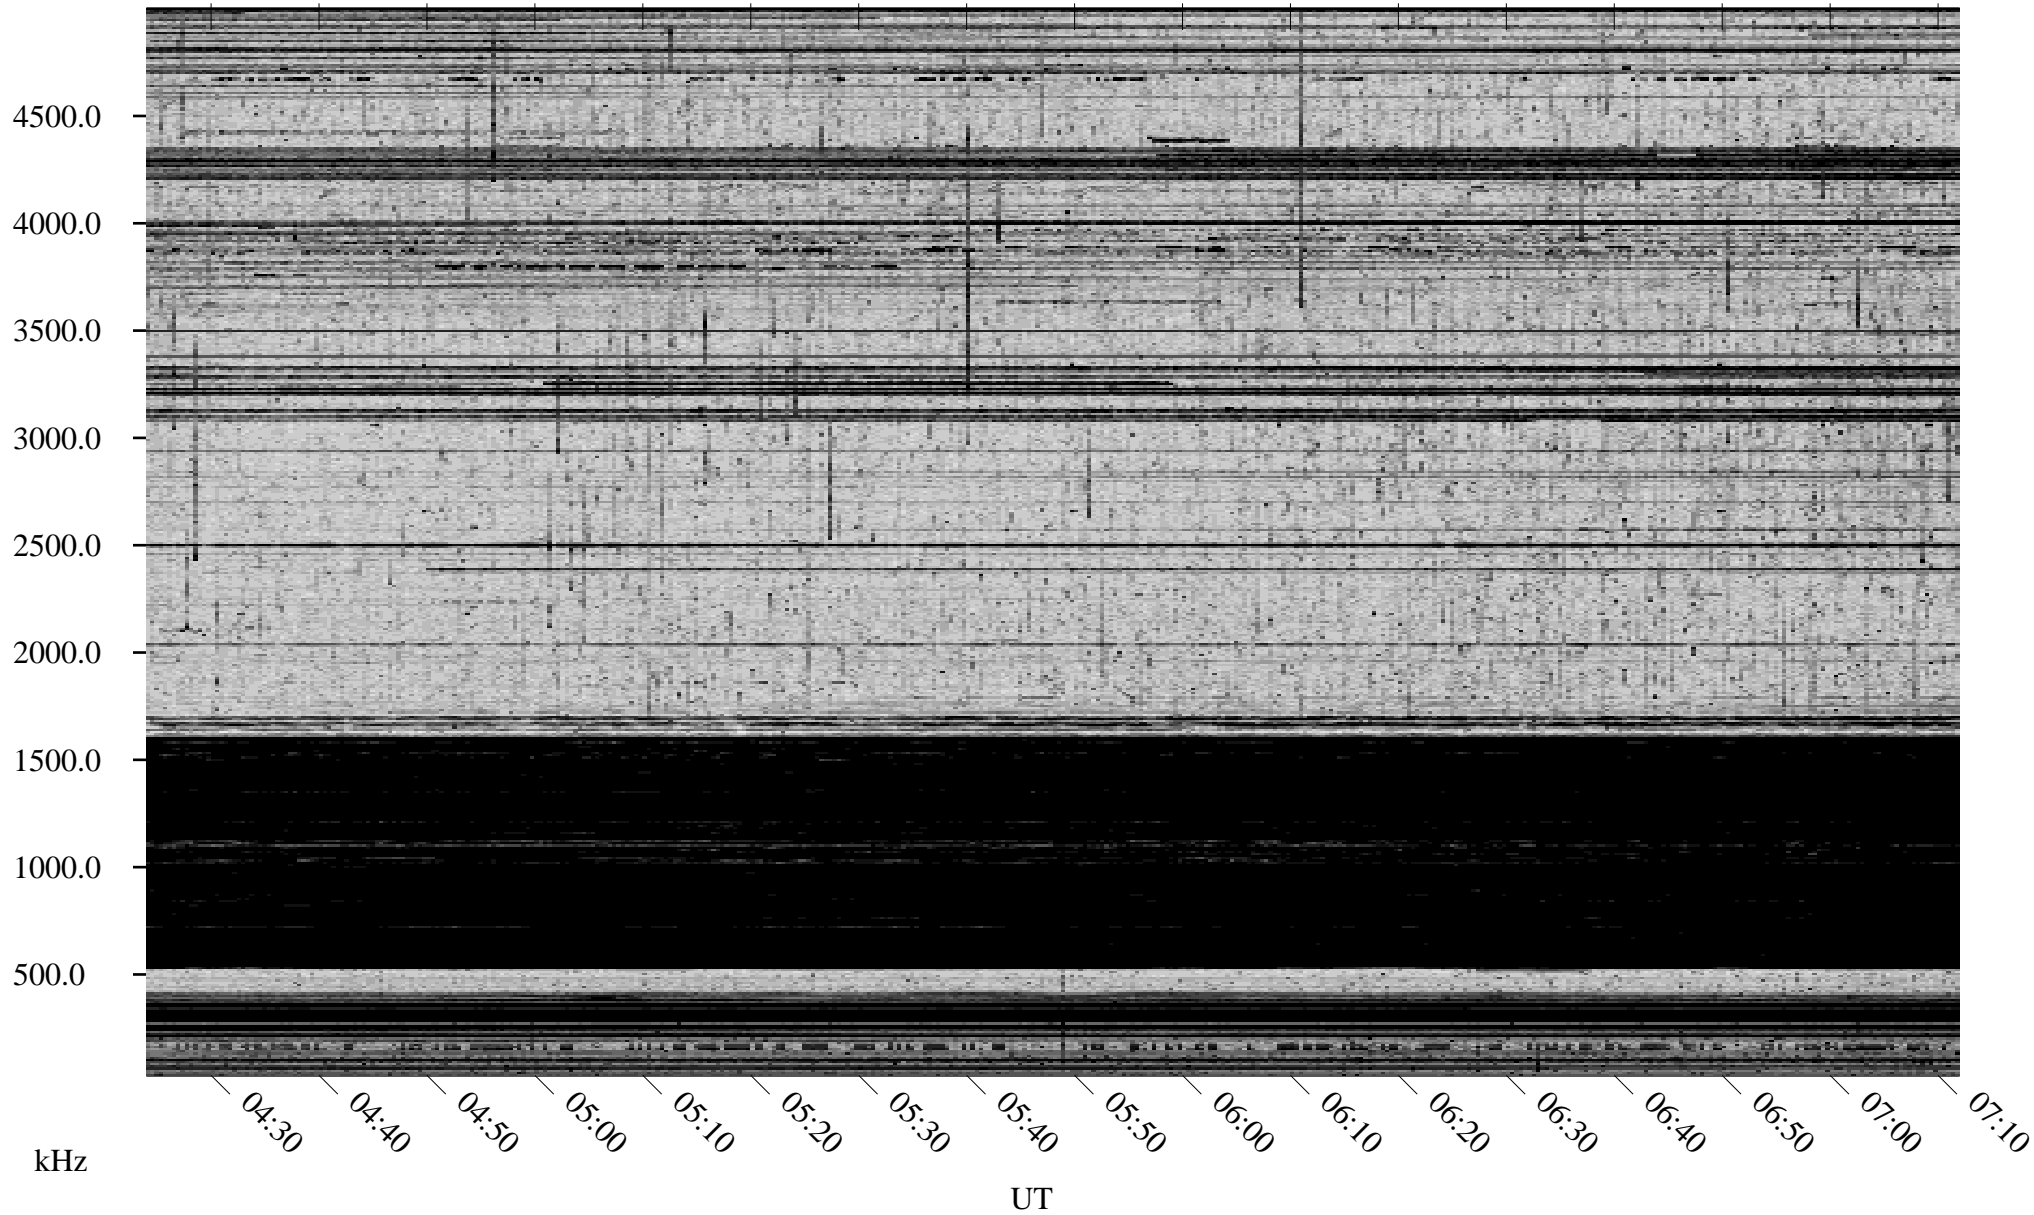

09/04/1998 Churchill, Manitoba

Linear Scale Black = 161 White = 15

ch98247l.r00m max_12

Page 1

09/04/1998 Churchill, Manitoba

Linear Scale Black = 161 White = 15

ch98247l.r00m max_12

Page 2

09/05/1998 Churchill, Manitoba

Linear Scale Black = 161 White = 15

ch98247l.r00m max_12

Page 3

09/05/1998 Churchill, Manitoba

Linear Scale Black = 161 White = 15

ch98247l.r00m max_12

Page 4

09/05/1998 Churchill, Manitoba

Linear Scale Black = 161 White = 15

ch98247l.r00m max_12

Page 5

09/05/1998 Churchill, Manitoba

Linear Scale Black = 161 White = 15

ch98247l.r00m max_12

Page 6

09/05/1998 Churchill, Manitoba

Linear Scale Black = 161 White = 15

ch98247l.r00m max_12

Page 7

09/05/1998 Churchill, Manitoba

Linear Scale Black = 161 White = 15

ch98247l.r00m max_12

Page 8