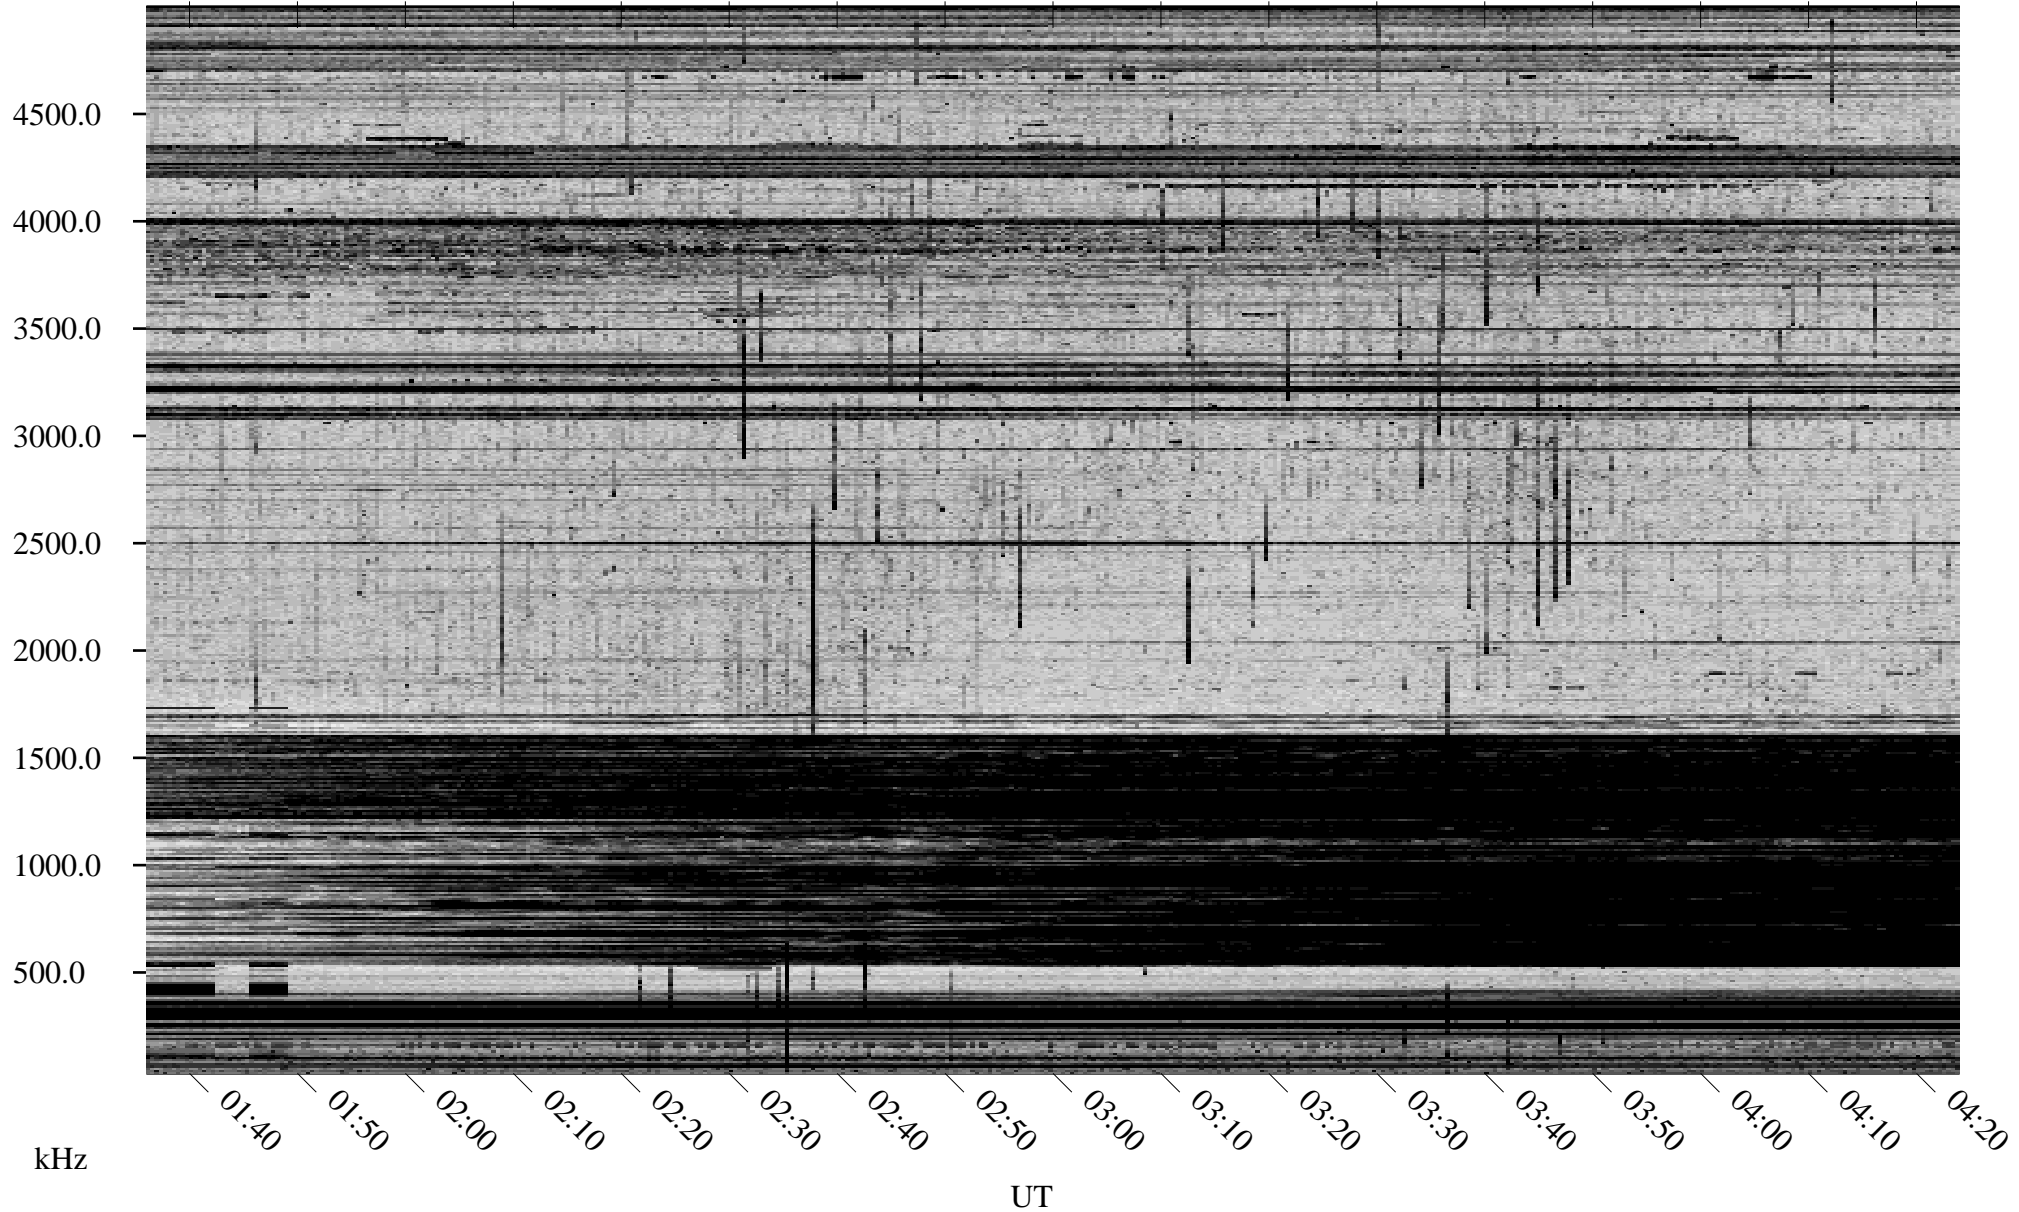

09/04/1998 Churchill, Manitoba

Linear Scale Black = 161 White = 15

ch98247l.r00m max_12

Page 1

09/04/1998 Churchill, Manitoba

Linear Scale Black = 161 White = 15

ch98247l.r00m max_12

Page 2

09/05/1998 Churchill, Manitoba

Linear Scale Black = 161 White = 15

ch98247l.r00m max_12

Page 3

09/05/1998 Churchill, Manitoba

Linear Scale Black = 161 White = 15

ch98247l.r00m max_12

Page 4

09/05/1998 Churchill, Manitoba

Linear Scale Black = 161 White = 15

ch98247l.r00m max_12

Page 5

09/05/1998 Churchill, Manitoba

Linear Scale Black = 161 White = 15

ch98247l.r00m max_12

Page 6

09/05/1998 Churchill, Manitoba

Linear Scale Black = 161 White = 15

ch98247l.r00m max_12

Page 7

09/05/1998 Churchill, Manitoba

Linear Scale Black = 161 White = 15

ch98247l.r00m max_12

Page 8