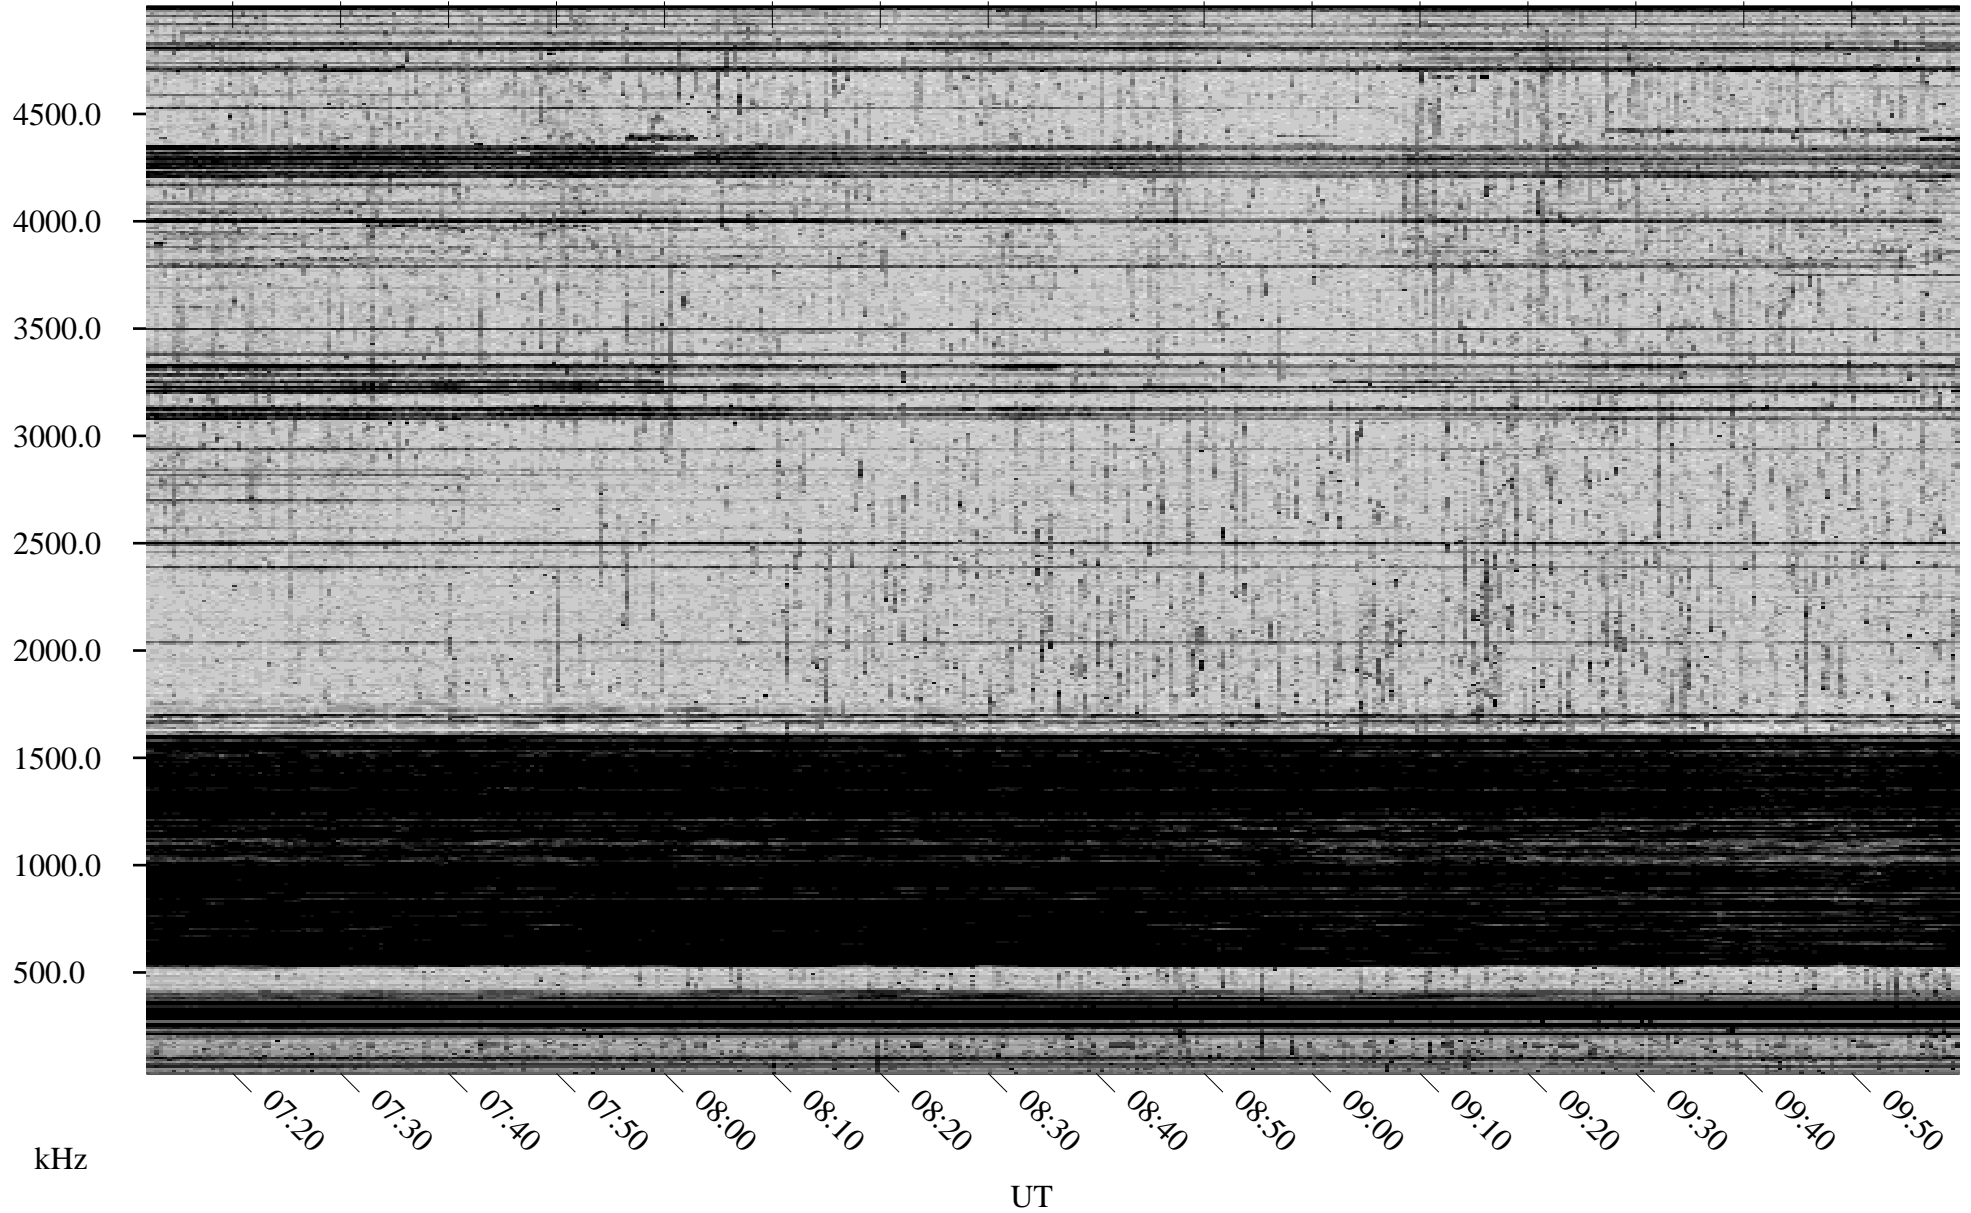

09/05/1998 Churchill, Manitoba

Linear Scale Black = 161 White = 15

ch98248l.r00m max_12

Page 1

09/05/1998 Churchill, Manitoba

Linear Scale Black = 161 White = 15

ch98248l.r00m max_12

Page 2

09/06/1998 Churchill, Manitoba

Linear Scale Black = 161 White = 15

ch98248l.r00m max_12

Page 3

09/06/1998 Churchill, Manitoba

Linear Scale Black = 161 White = 15

ch98248l.r00m max_12

Page 4

09/06/1998 Churchill, Manitoba

Linear Scale Black = 161 White = 15

ch98248l.r00m max_12

Page 5

09/06/1998 Churchill, Manitoba

Linear Scale Black = 161 White = 15

ch98248l.r00m max_12

Page 6

09/06/1998 Churchill, Manitoba

Linear Scale Black = 161 White = 15

ch98248l.r00m max_12

Page 7

09/06/1998 Churchill, Manitoba

Linear Scale Black = 161 White = 15

ch98248l.r00m max_12

Page 8