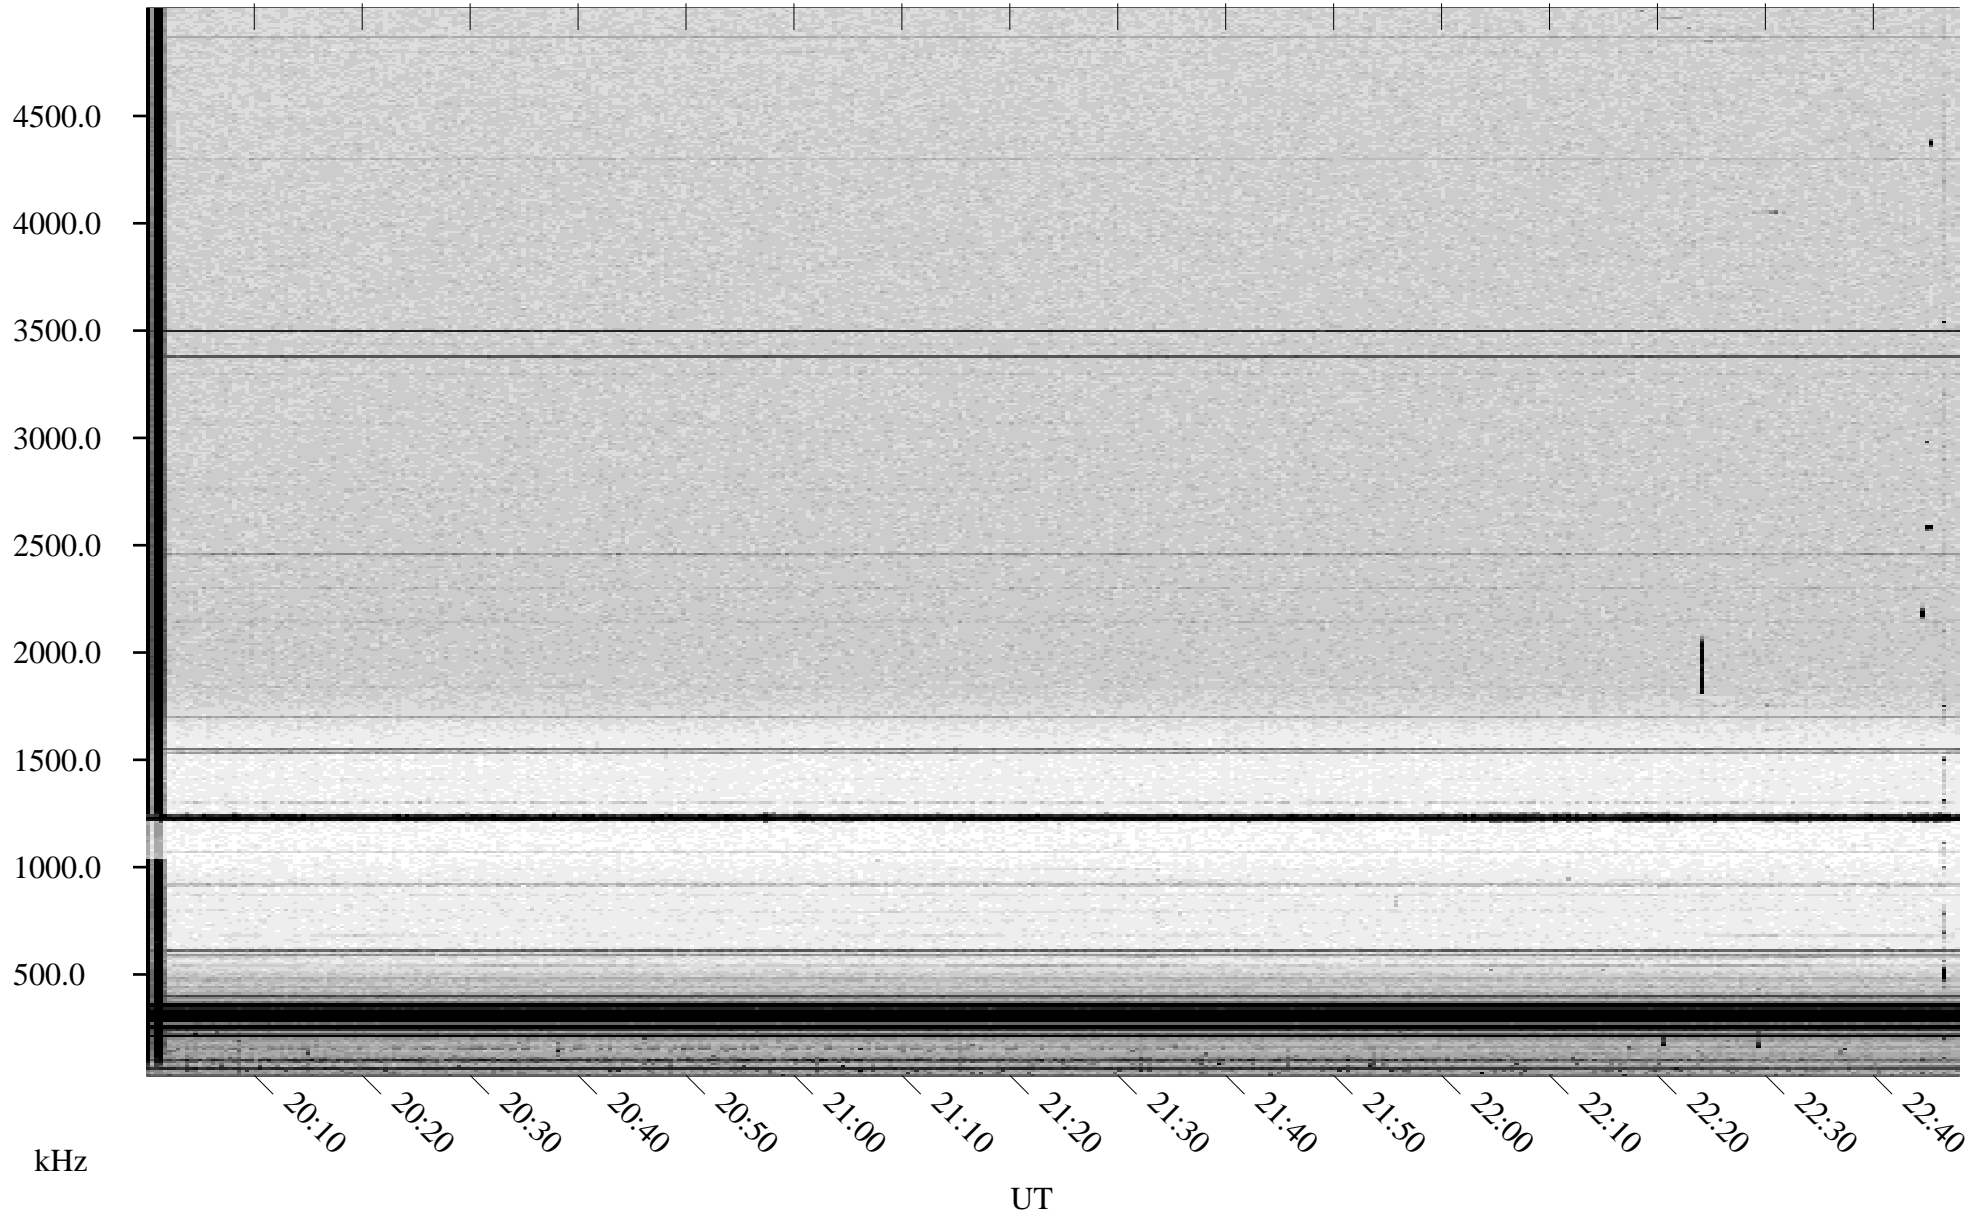

09/05/1998 Churchill, Manitoba

Linear Scale Black = 161 White = 15

ch98248l.r00m max_12

Page 1

09/05/1998 Churchill, Manitoba

Linear Scale Black = 161 White = 15

ch98248l.r00m max_12

Page 2

09/06/1998 Churchill, Manitoba

Linear Scale Black = 161 White = 15

ch98248l.r00m max_12

Page 3

09/06/1998 Churchill, Manitoba

Linear Scale Black = 161 White = 15

ch98248l.r00m max_12

Page 4

09/06/1998 Churchill, Manitoba

Linear Scale Black = 161 White = 15

ch98248l.r00m max_12

Page 5

09/06/1998 Churchill, Manitoba

Linear Scale Black = 161 White = 15

ch98248l.r00m max_12

Page 6

09/06/1998 Churchill, Manitoba

Linear Scale Black = 161 White = 15

ch98248l.r00m max_12

Page 7

09/06/1998 Churchill, Manitoba

Linear Scale Black = 161 White = 15

ch98248l.r00m max_12

Page 8