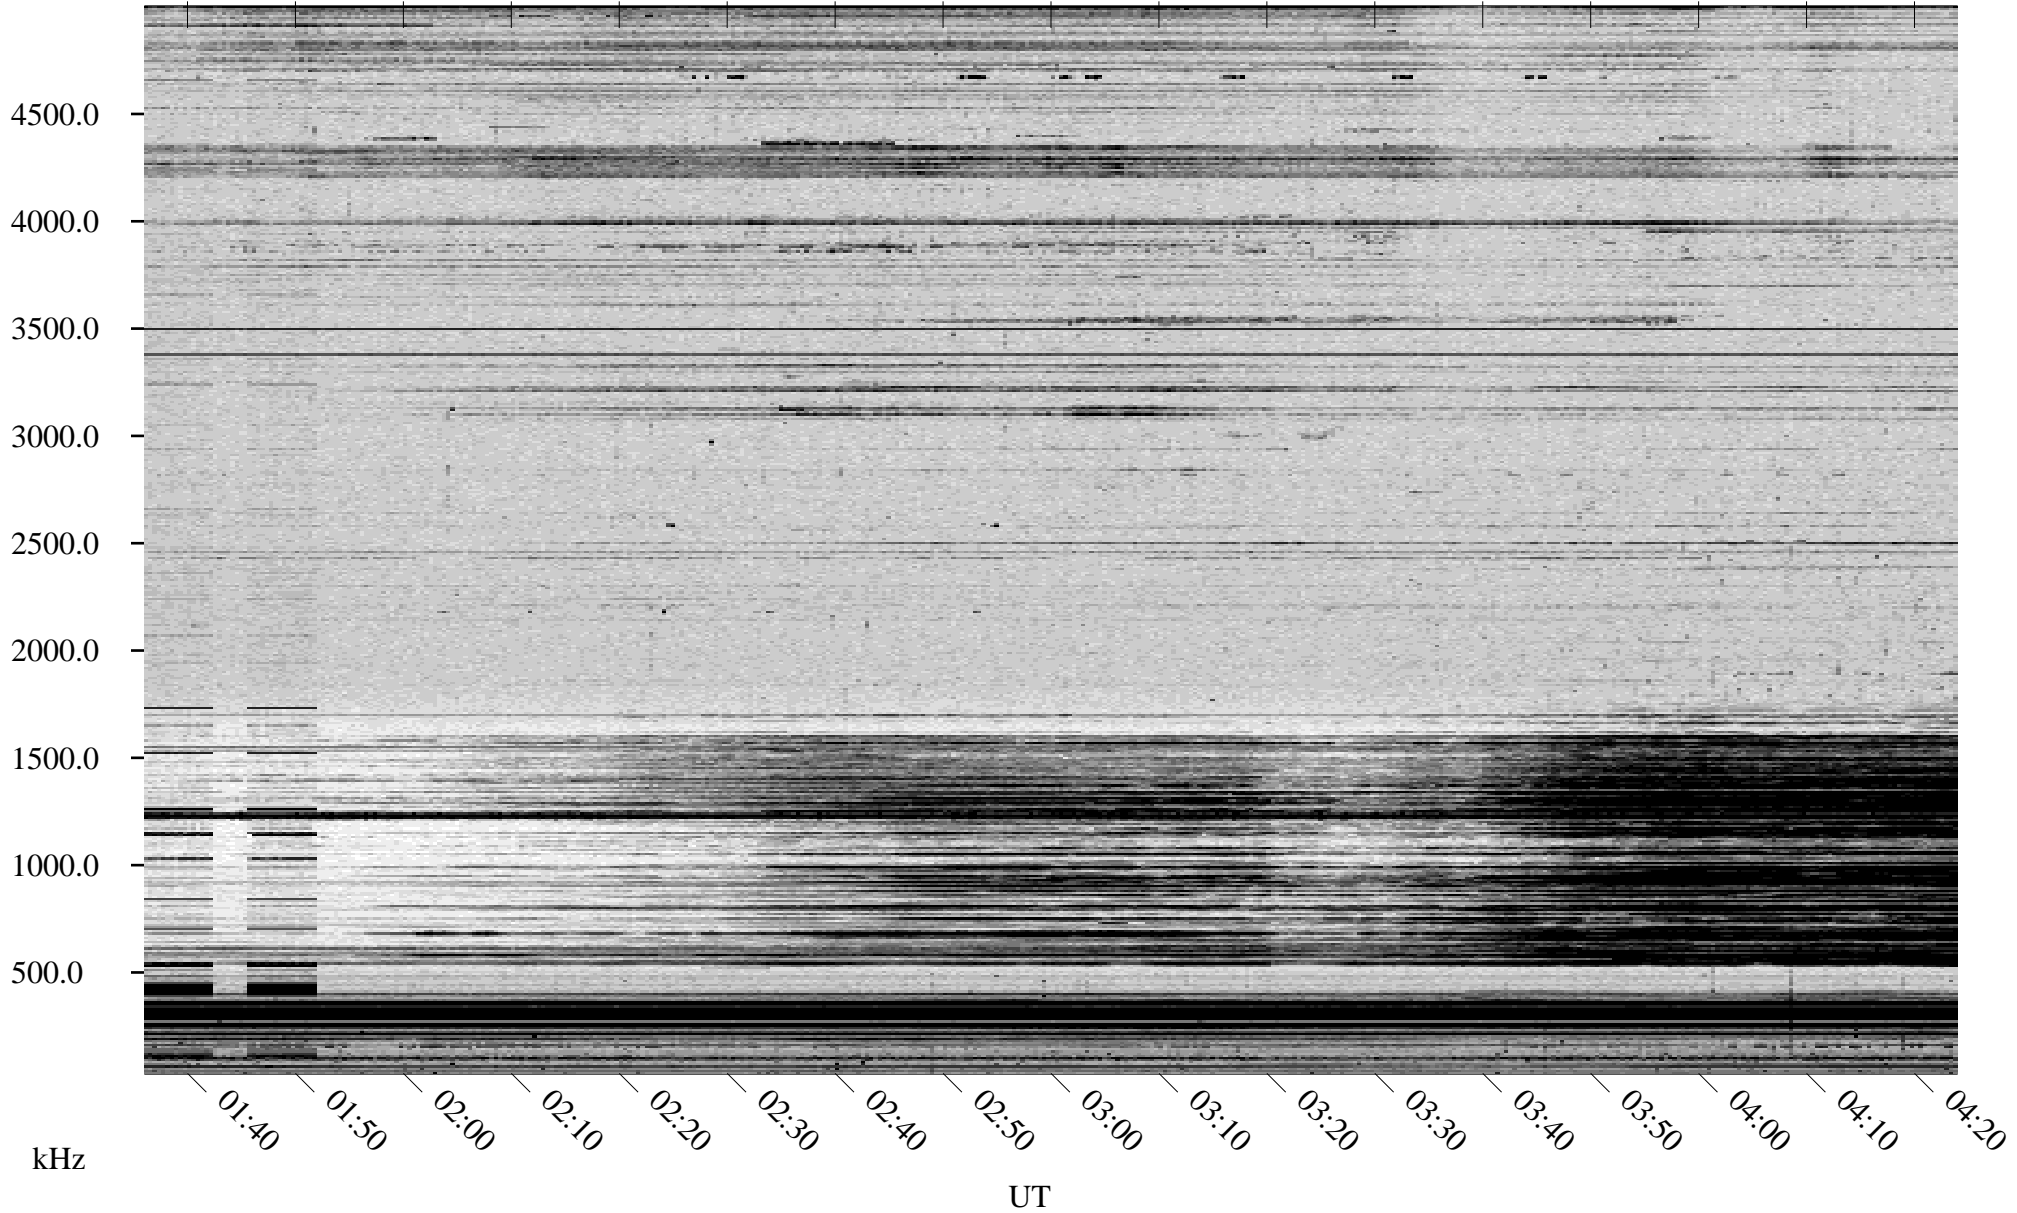

09/05/1998 Churchill, Manitoba

Linear Scale Black = 161 White = 15

ch98248l.r00m max_12

Page 1

09/05/1998 Churchill, Manitoba

Linear Scale Black = 161 White = 15

ch98248l.r00m max_12

Page 2

09/06/1998 Churchill, Manitoba

Linear Scale Black = 161 White = 15

ch98248l.r00m max_12

Page 3

09/06/1998 Churchill, Manitoba

Linear Scale Black = 161 White = 15

ch98248l.r00m max_12

Page 4

09/06/1998 Churchill, Manitoba

Linear Scale Black = 161 White = 15

ch98248l.r00m max_12

Page 5

09/06/1998 Churchill, Manitoba

Linear Scale Black = 161 White = 15

ch98248l.r00m max_12

Page 6

09/06/1998 Churchill, Manitoba

Linear Scale Black = 161 White = 15

ch98248l.r00m max_12

Page 7

09/06/1998 Churchill, Manitoba

Linear Scale Black = 161 White = 15

ch98248l.r00m max_12

Page 8