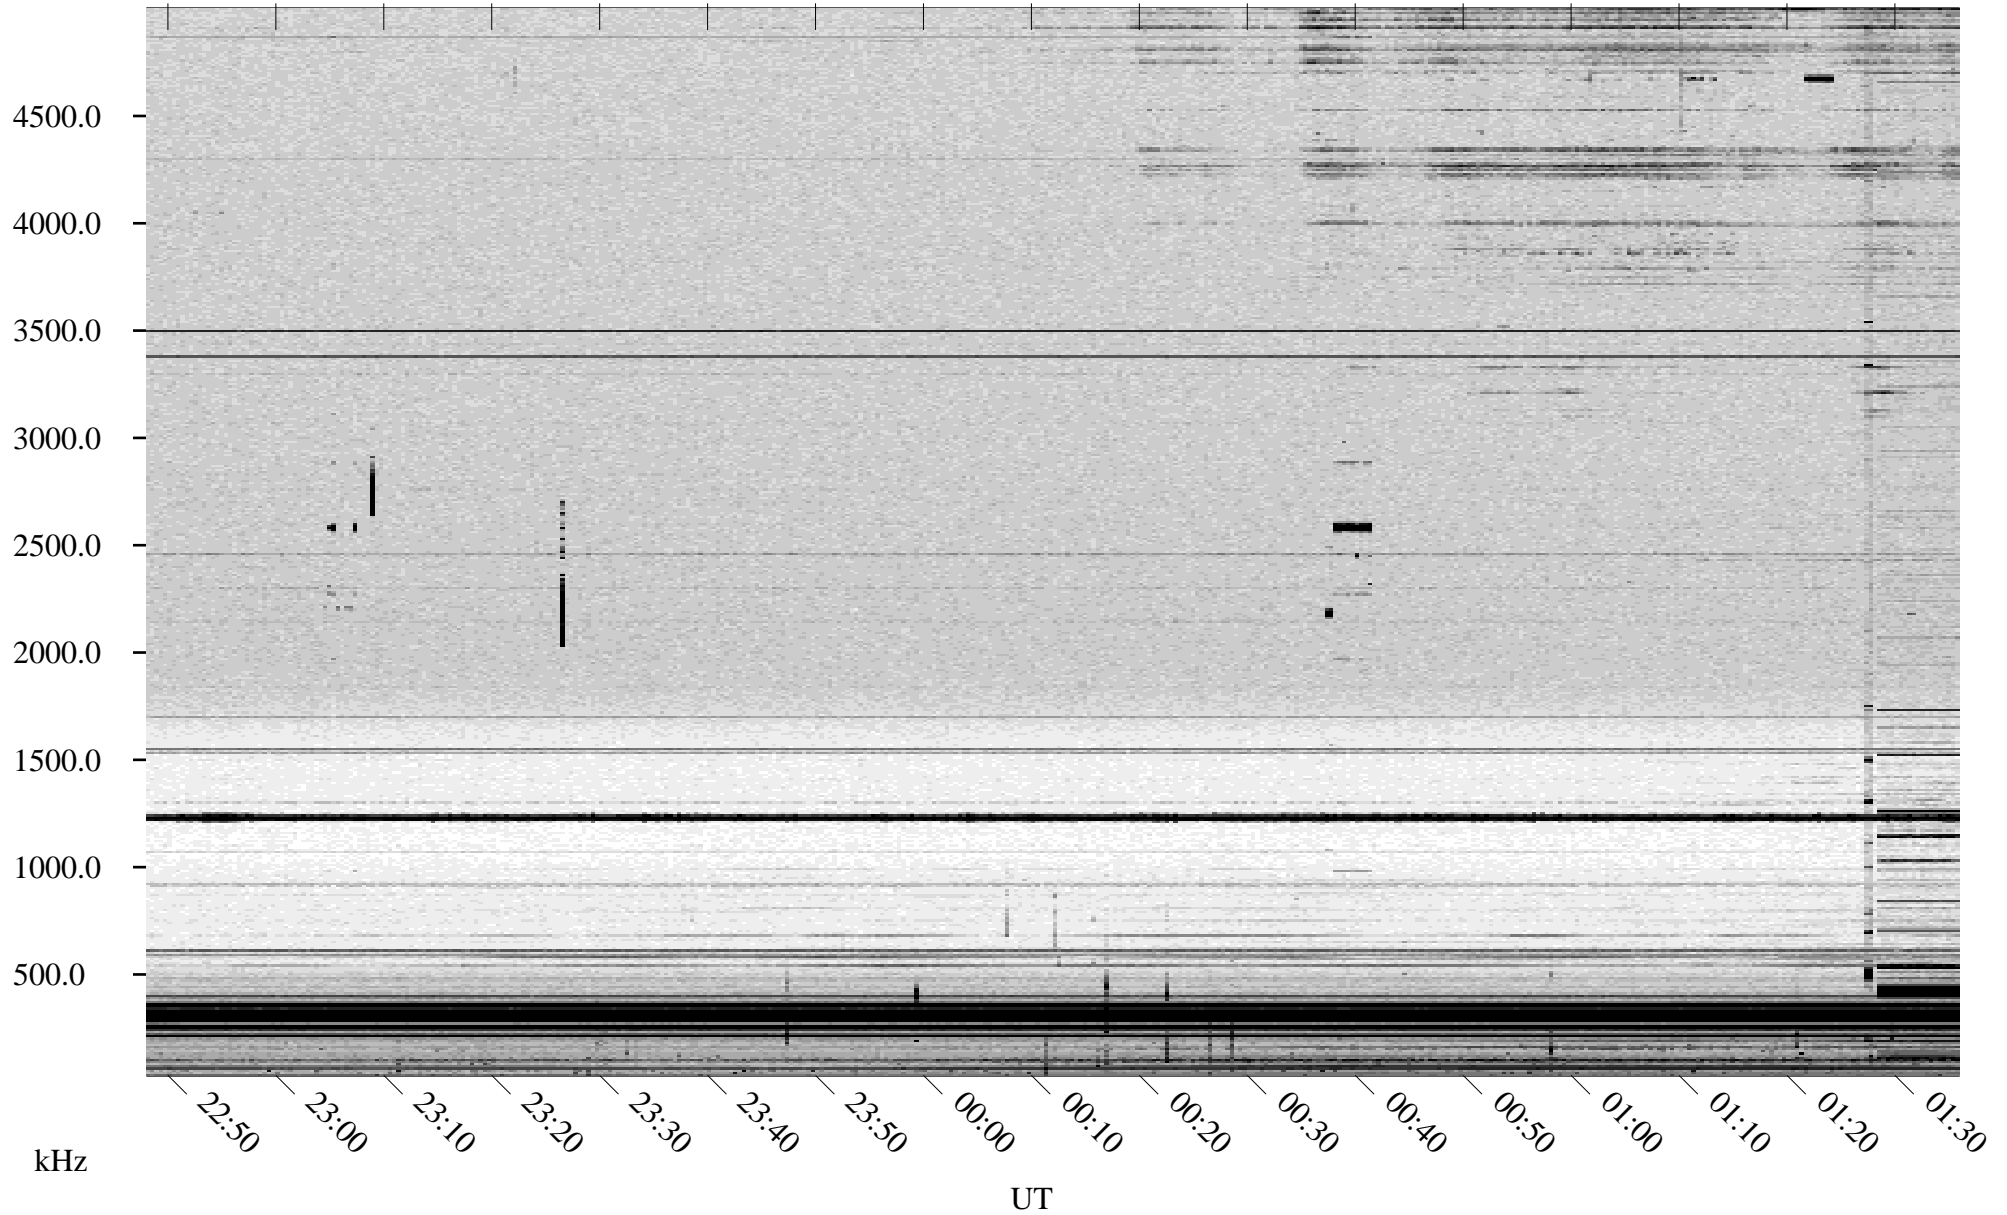

09/05/1998 Churchill, Manitoba

Linear Scale Black = 161 White = 15

ch98248l.r00m max_12

Page 1

09/05/1998 Churchill, Manitoba

Linear Scale Black = 161 White = 15

ch98248l.r00m max_12

Page 2

09/06/1998 Churchill, Manitoba

Linear Scale Black = 161 White = 15

ch98248l.r00m max_12

Page 3

09/06/1998 Churchill, Manitoba

Linear Scale Black = 161 White = 15

ch98248l.r00m max_12

Page 4

09/06/1998 Churchill, Manitoba

Linear Scale Black = 161 White = 15

ch98248l.r00m max_12

Page 5

09/06/1998 Churchill, Manitoba

Linear Scale Black = 161 White = 15

ch98248l.r00m max_12

Page 6

09/06/1998 Churchill, Manitoba

Linear Scale Black = 161 White = 15

ch98248l.r00m max_12

Page 7

09/06/1998 Churchill, Manitoba

Linear Scale Black = 161 White = 15

ch98248l.r00m max_12

Page 8