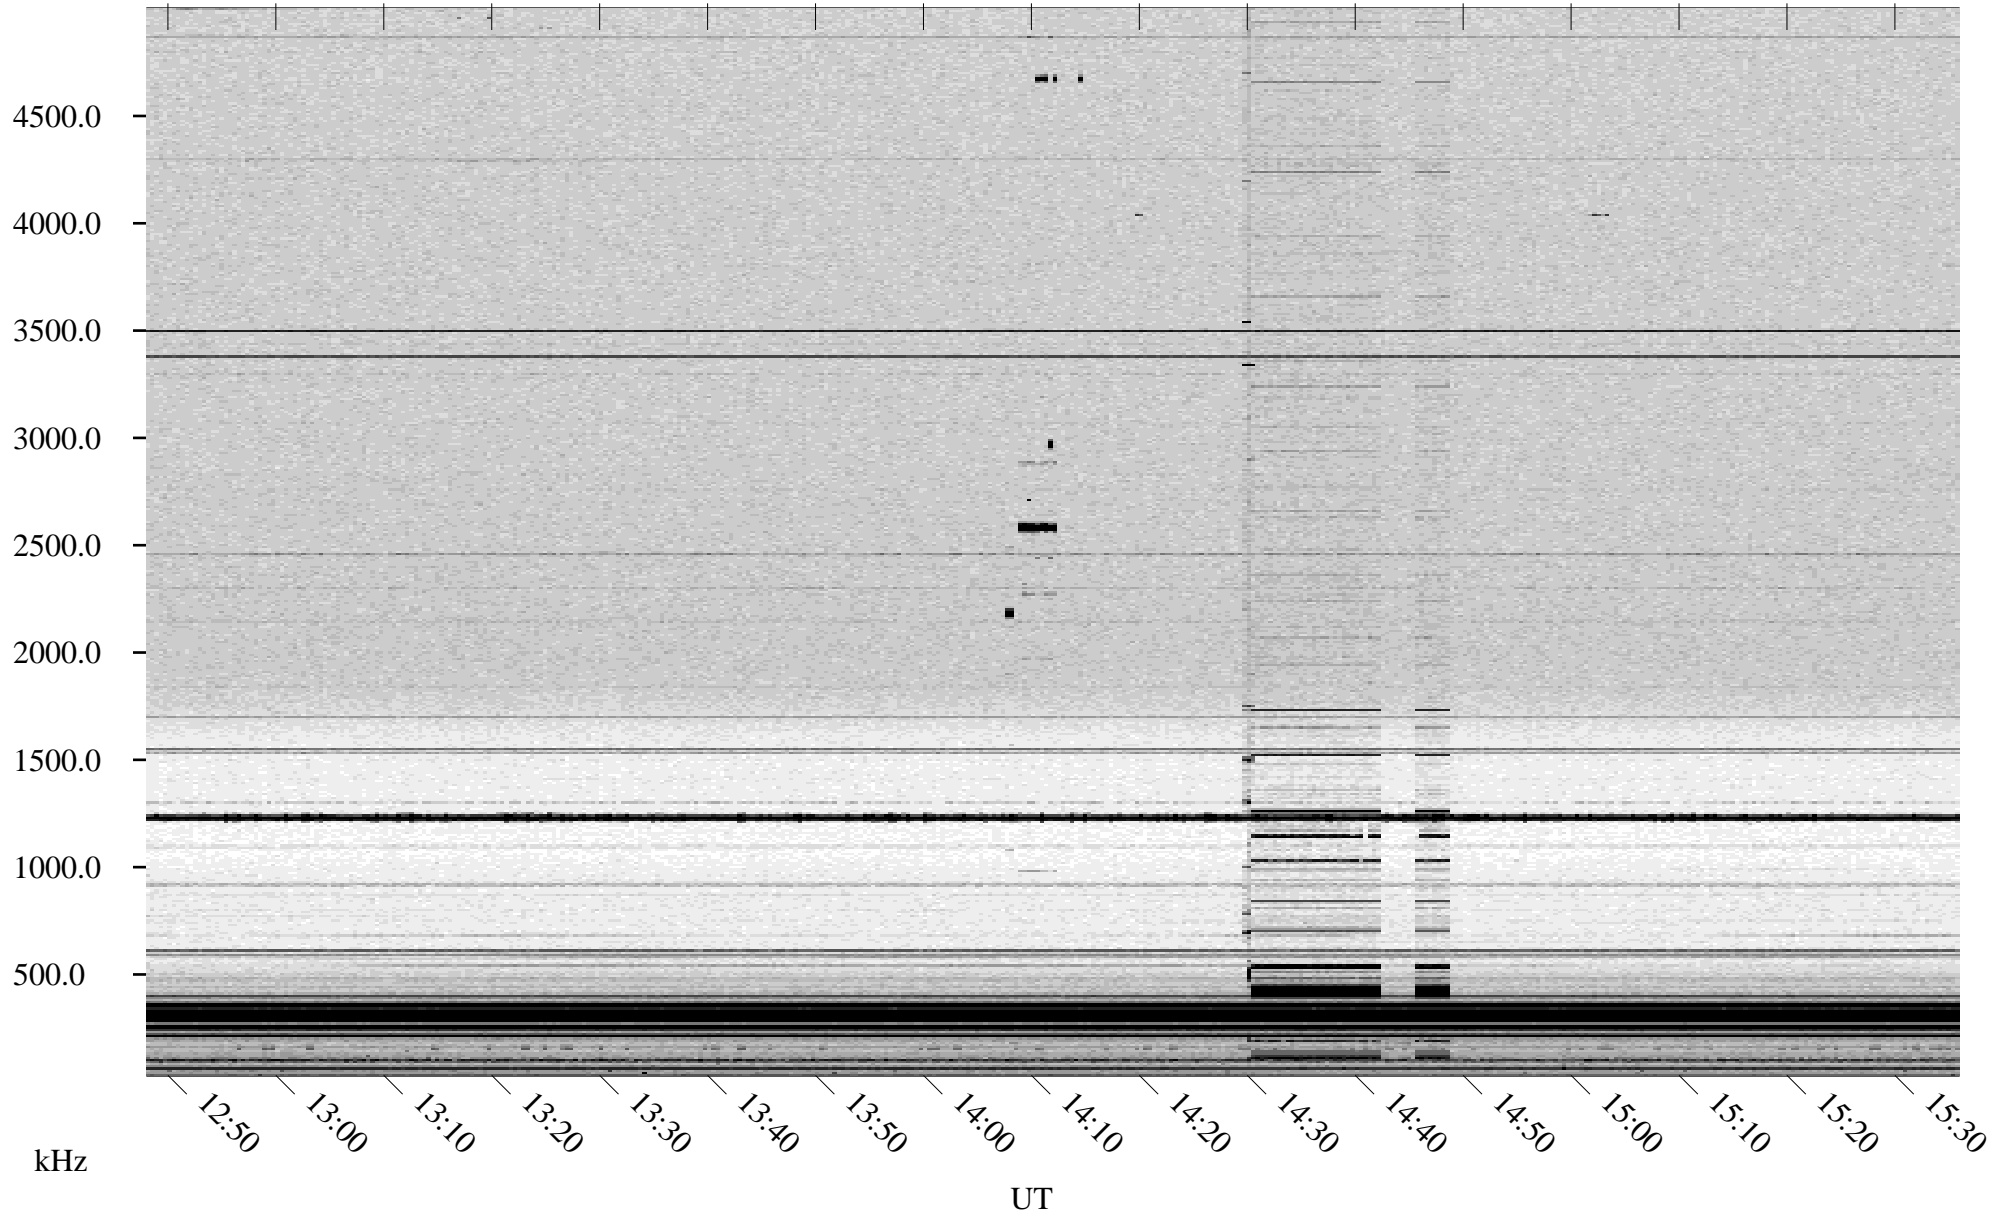

09/05/1998 Churchill, Manitoba

Linear Scale Black = 161 White = 15

ch98248l.r00m max_12

Page 1

09/05/1998 Churchill, Manitoba

Linear Scale Black = 161 White = 15

ch98248l.r00m max_12

Page 2

09/06/1998 Churchill, Manitoba

Linear Scale Black = 161 White = 15

ch98248l.r00m max_12

Page 3

09/06/1998 Churchill, Manitoba

Linear Scale Black = 161 White = 15

ch98248l.r00m max_12

Page 4

09/06/1998 Churchill, Manitoba

Linear Scale Black = 161 White = 15

ch98248l.r00m max_12

Page 5

09/06/1998 Churchill, Manitoba

Linear Scale Black = 161 White = 15

ch98248l.r00m max_12

Page 6

09/06/1998 Churchill, Manitoba

Linear Scale Black = 161 White = 15

ch98248l.r00m max_12

Page 7

09/06/1998 Churchill, Manitoba

Linear Scale Black = 161 White = 15

ch98248l.r00m max_12

Page 8