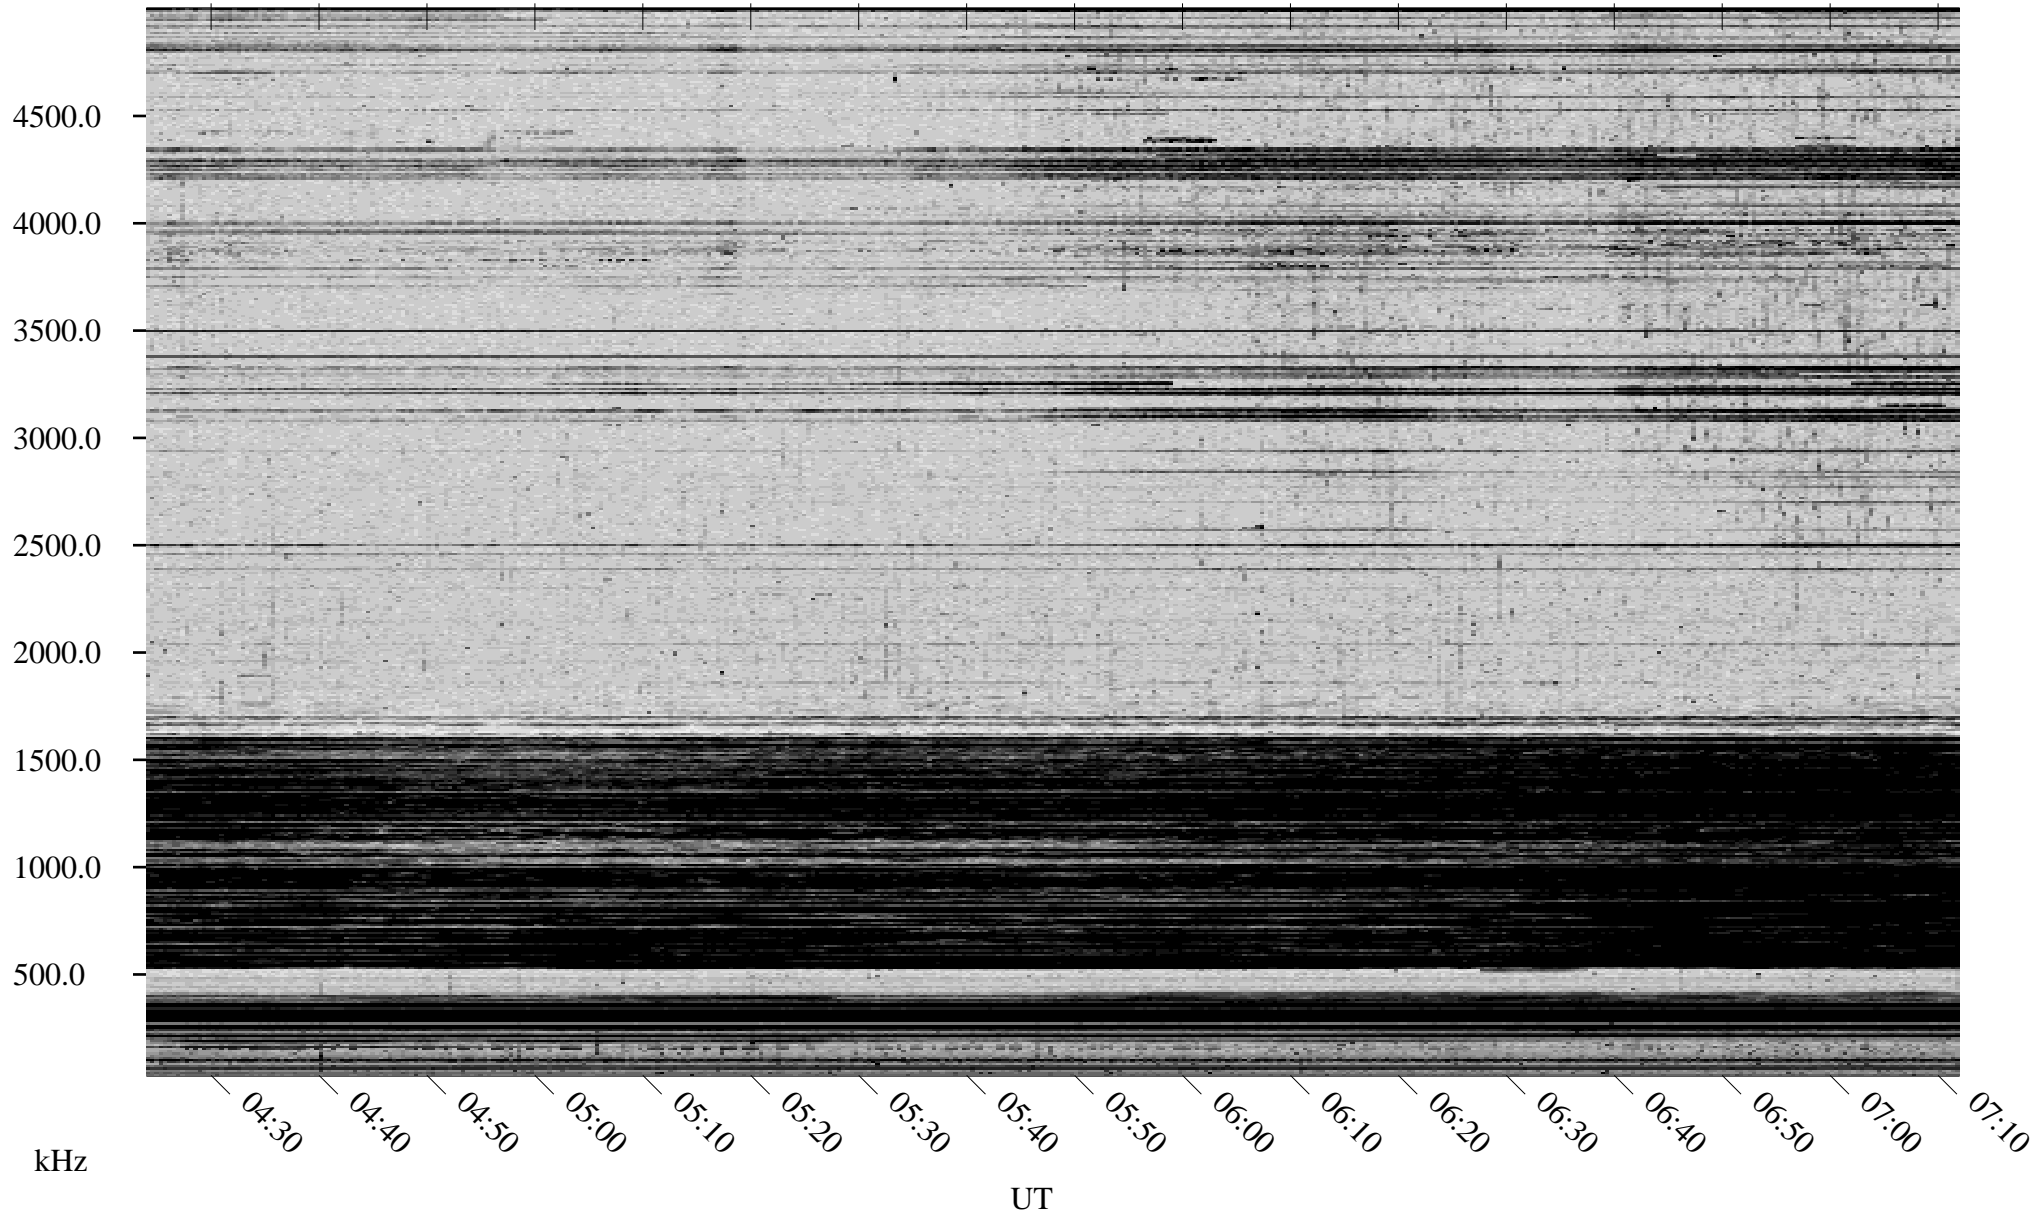

09/05/1998 Churchill, Manitoba

Linear Scale Black = 161 White = 15

ch98248l.r00m max_12

Page 1

09/05/1998 Churchill, Manitoba

Linear Scale Black = 161 White = 15

ch98248l.r00m max_12

Page 2

09/06/1998 Churchill, Manitoba

Linear Scale Black = 161 White = 15

ch98248l.r00m max_12

Page 3

09/06/1998 Churchill, Manitoba

Linear Scale Black = 161 White = 15

ch98248l.r00m max_12

Page 4

09/06/1998 Churchill, Manitoba

Linear Scale Black = 161 White = 15

ch98248l.r00m max_12

Page 5

09/06/1998 Churchill, Manitoba

Linear Scale Black = 161 White = 15

ch98248l.r00m max_12

Page 6

09/06/1998 Churchill, Manitoba

Linear Scale Black = 161 White = 15

ch98248l.r00m max_12

Page 7

09/06/1998 Churchill, Manitoba

Linear Scale Black = 161 White = 15

ch98248l.r00m max_12

Page 8