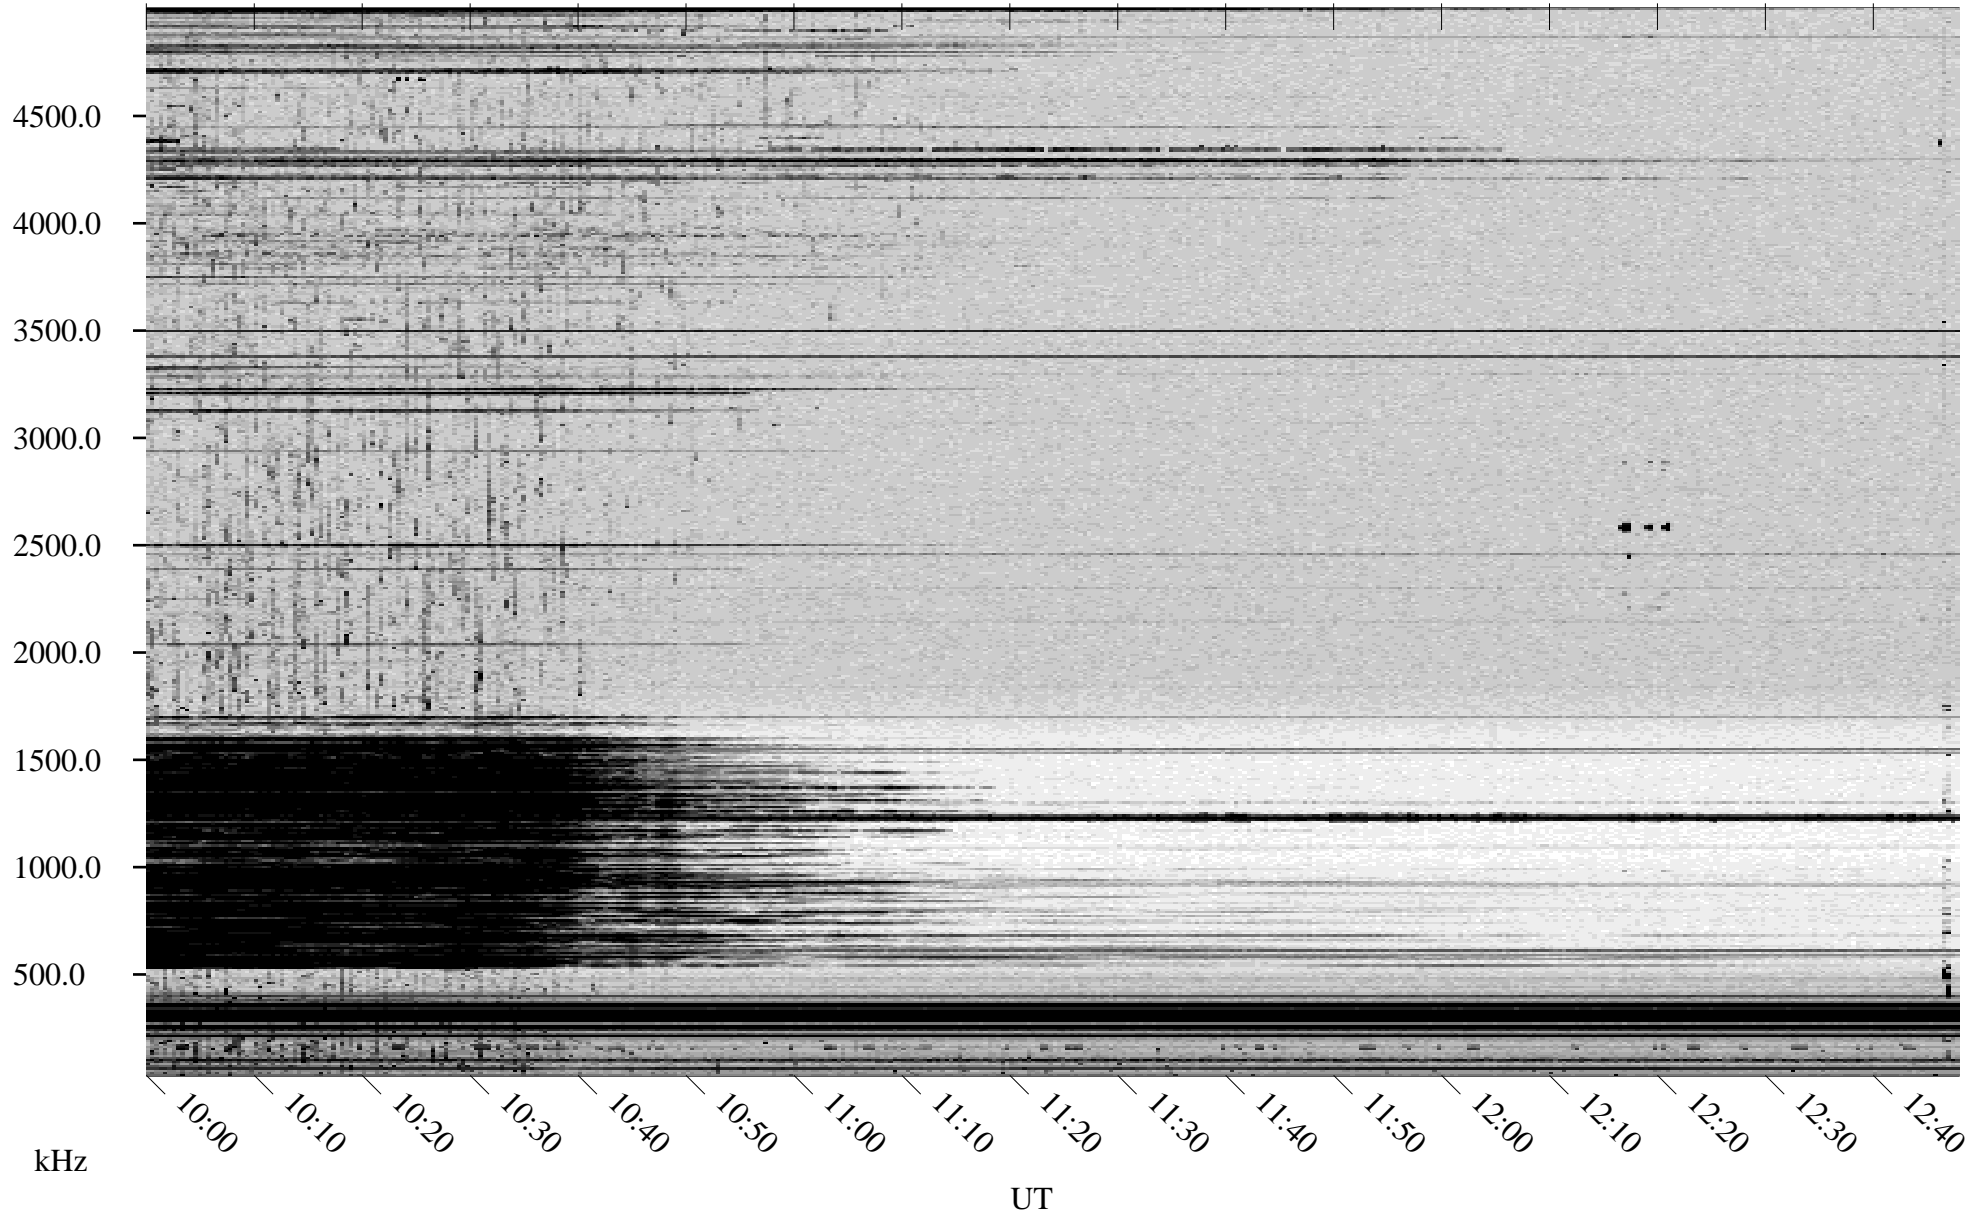

09/05/1998 Churchill, Manitoba

Linear Scale Black = 161 White = 15

ch98248l.r00m max_12

Page 1

09/05/1998 Churchill, Manitoba

Linear Scale Black = 161 White = 15

ch98248l.r00m max_12

Page 2

09/06/1998 Churchill, Manitoba

Linear Scale Black = 161 White = 15

ch98248l.r00m max_12

Page 3

09/06/1998 Churchill, Manitoba

Linear Scale Black = 161 White = 15

ch98248l.r00m max_12

Page 4

09/06/1998 Churchill, Manitoba

Linear Scale Black = 161 White = 15

ch98248l.r00m max_12

Page 5

09/06/1998 Churchill, Manitoba

Linear Scale Black = 161 White = 15

ch98248l.r00m max_12

Page 6

09/06/1998 Churchill, Manitoba

Linear Scale Black = 161 White = 15

ch98248l.r00m max_12

Page 7

09/06/1998 Churchill, Manitoba

Linear Scale Black = 161 White = 15

ch98248l.r00m max_12

Page 8