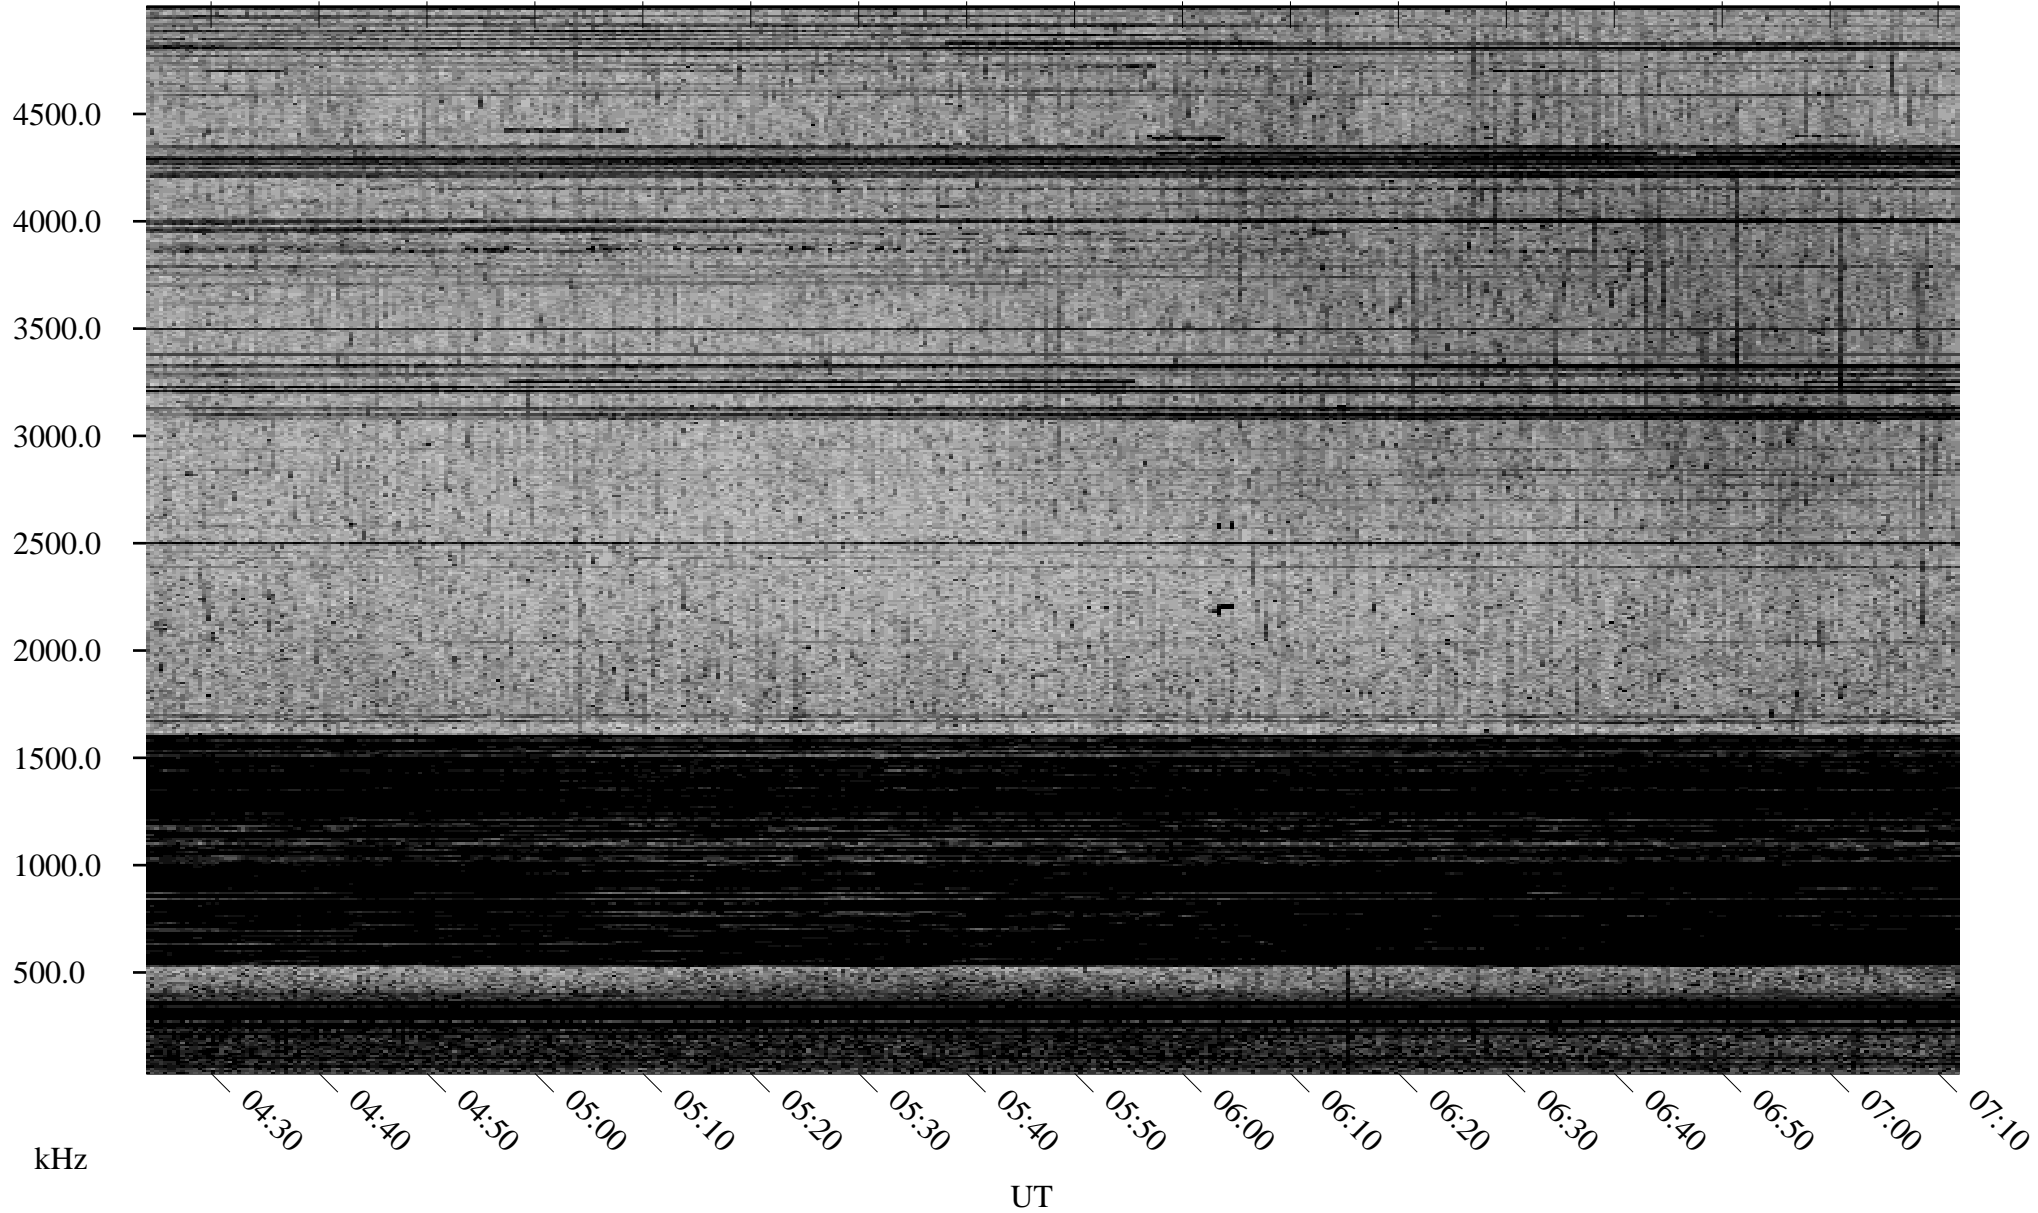

09/06/1998 Churchill, Manitoba

Linear Scale Black = 161 White = 15

ch98249l.r00m max_12

Page 1

09/06/1998 Churchill, Manitoba

Linear Scale Black = 161 White = 15

ch98249l.r00m max_12

Page 2

09/07/1998 Churchill, Manitoba

Linear Scale Black = 161 White = 15

ch98249l.r00m max_12

Page 3

09/07/1998 Churchill, Manitoba

Linear Scale Black = 161 White = 15

ch98249l.r00m max_12

Page 4

09/07/1998 Churchill, Manitoba

Linear Scale Black = 161 White = 15

ch98249l.r00m max_12

Page 5

09/07/1998 Churchill, Manitoba

Linear Scale Black = 161 White = 15

ch98249l.r00m max_12

Page 6

09/07/1998 Churchill, Manitoba

Linear Scale Black = 161 White = 15

ch98249l.r00m max_12

Page 7

09/07/1998 Churchill, Manitoba

Linear Scale Black = 161 White = 15

ch98249l.r00m max_12

Page 8