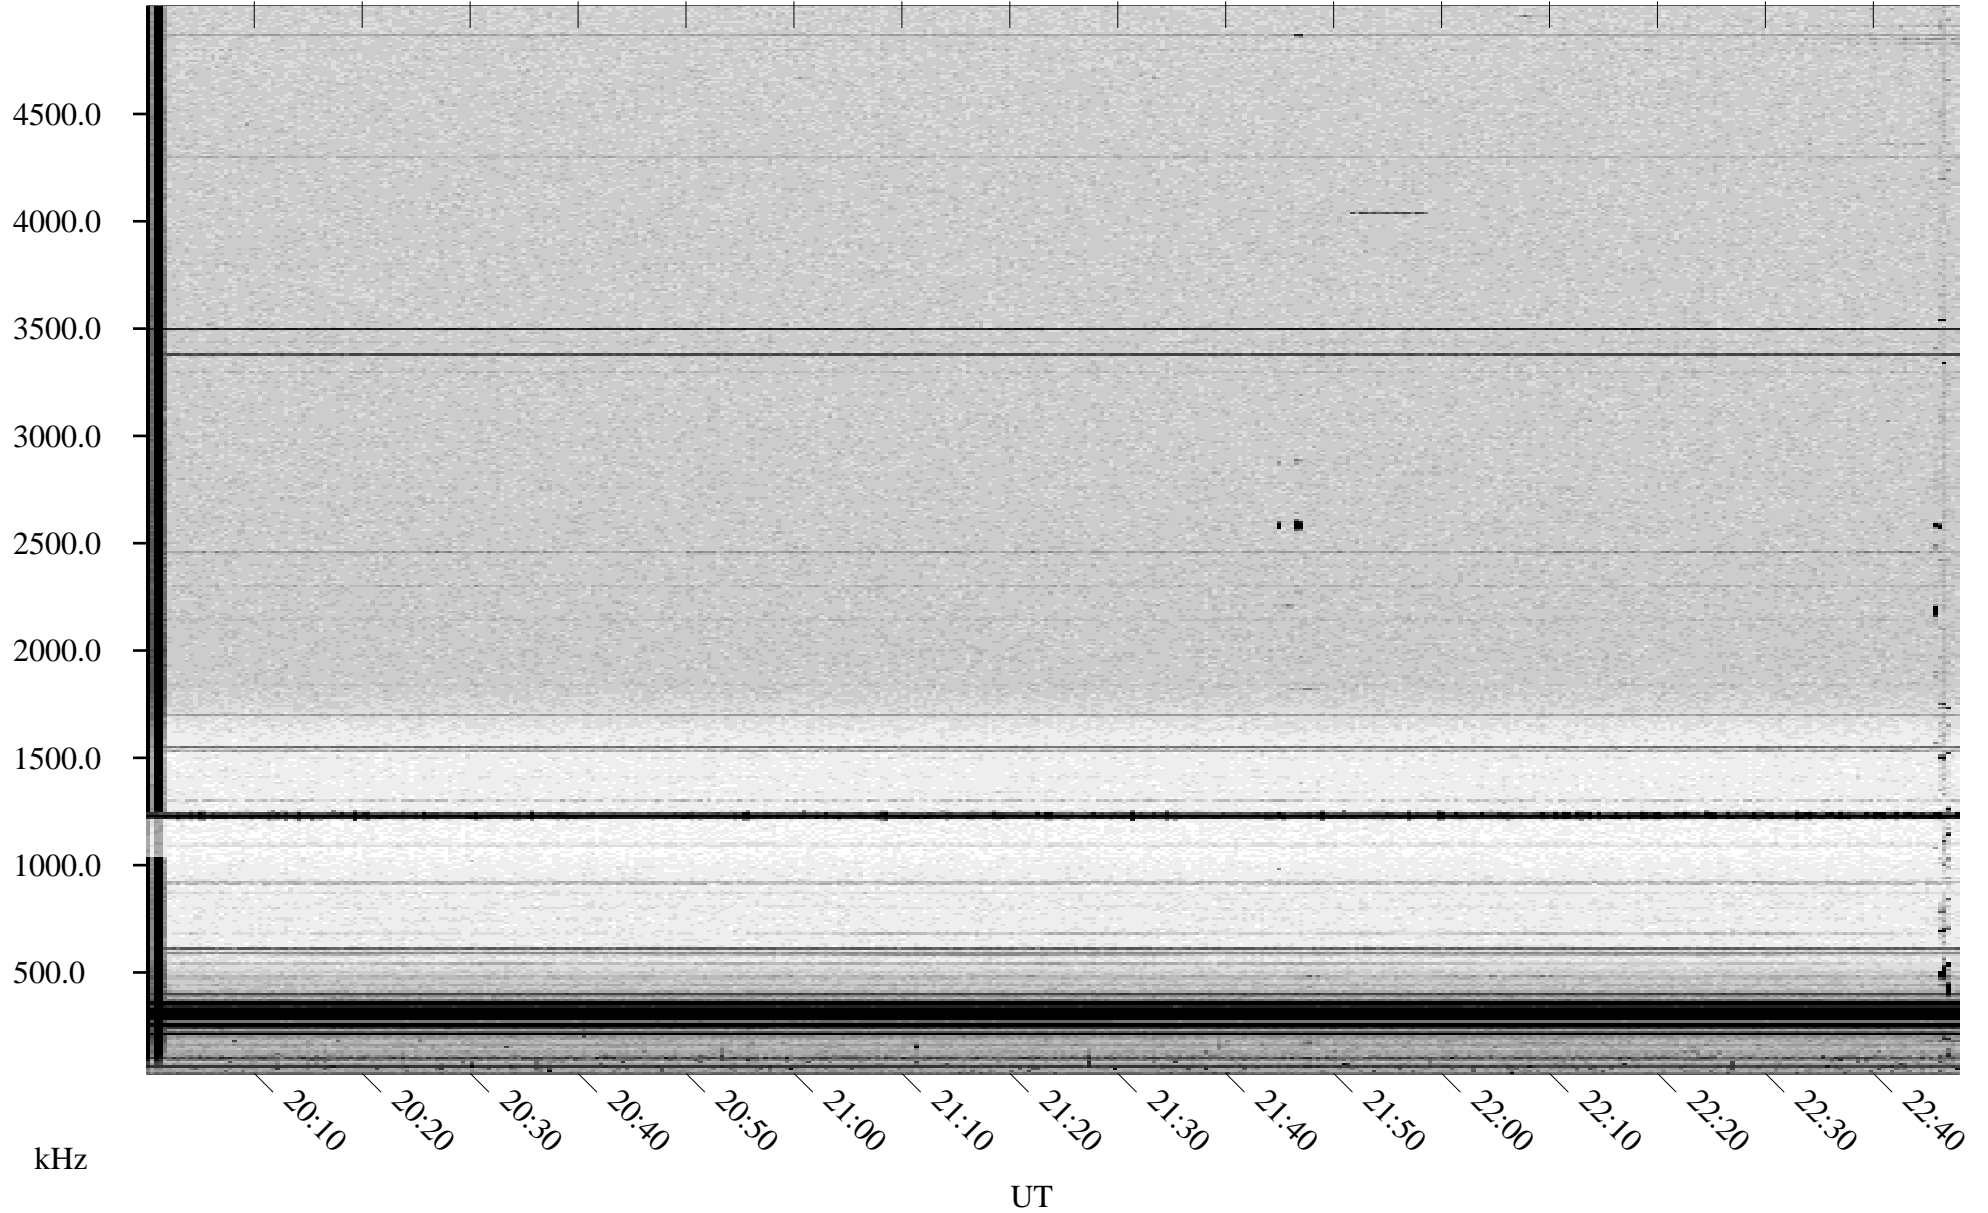

09/06/1998 Churchill, Manitoba

Linear Scale Black = 161 White = 15

ch98249l.r00m max_12

Page 1

09/06/1998 Churchill, Manitoba

Linear Scale Black = 161 White = 15

ch98249l.r00m max_12

Page 2

09/07/1998 Churchill, Manitoba

Linear Scale Black = 161 White = 15

ch98249l.r00m max_12

Page 3

09/07/1998 Churchill, Manitoba

Linear Scale Black = 161 White = 15

ch98249l.r00m max_12

Page 4

09/07/1998 Churchill, Manitoba

Linear Scale Black = 161 White = 15

ch98249l.r00m max_12

Page 5

09/07/1998 Churchill, Manitoba

Linear Scale Black = 161 White = 15

ch98249l.r00m max_12

Page 6

09/07/1998 Churchill, Manitoba

Linear Scale Black = 161 White = 15

ch98249l.r00m max_12

Page 7

09/07/1998 Churchill, Manitoba

Linear Scale Black = 161 White = 15

ch98249l.r00m max_12

Page 8