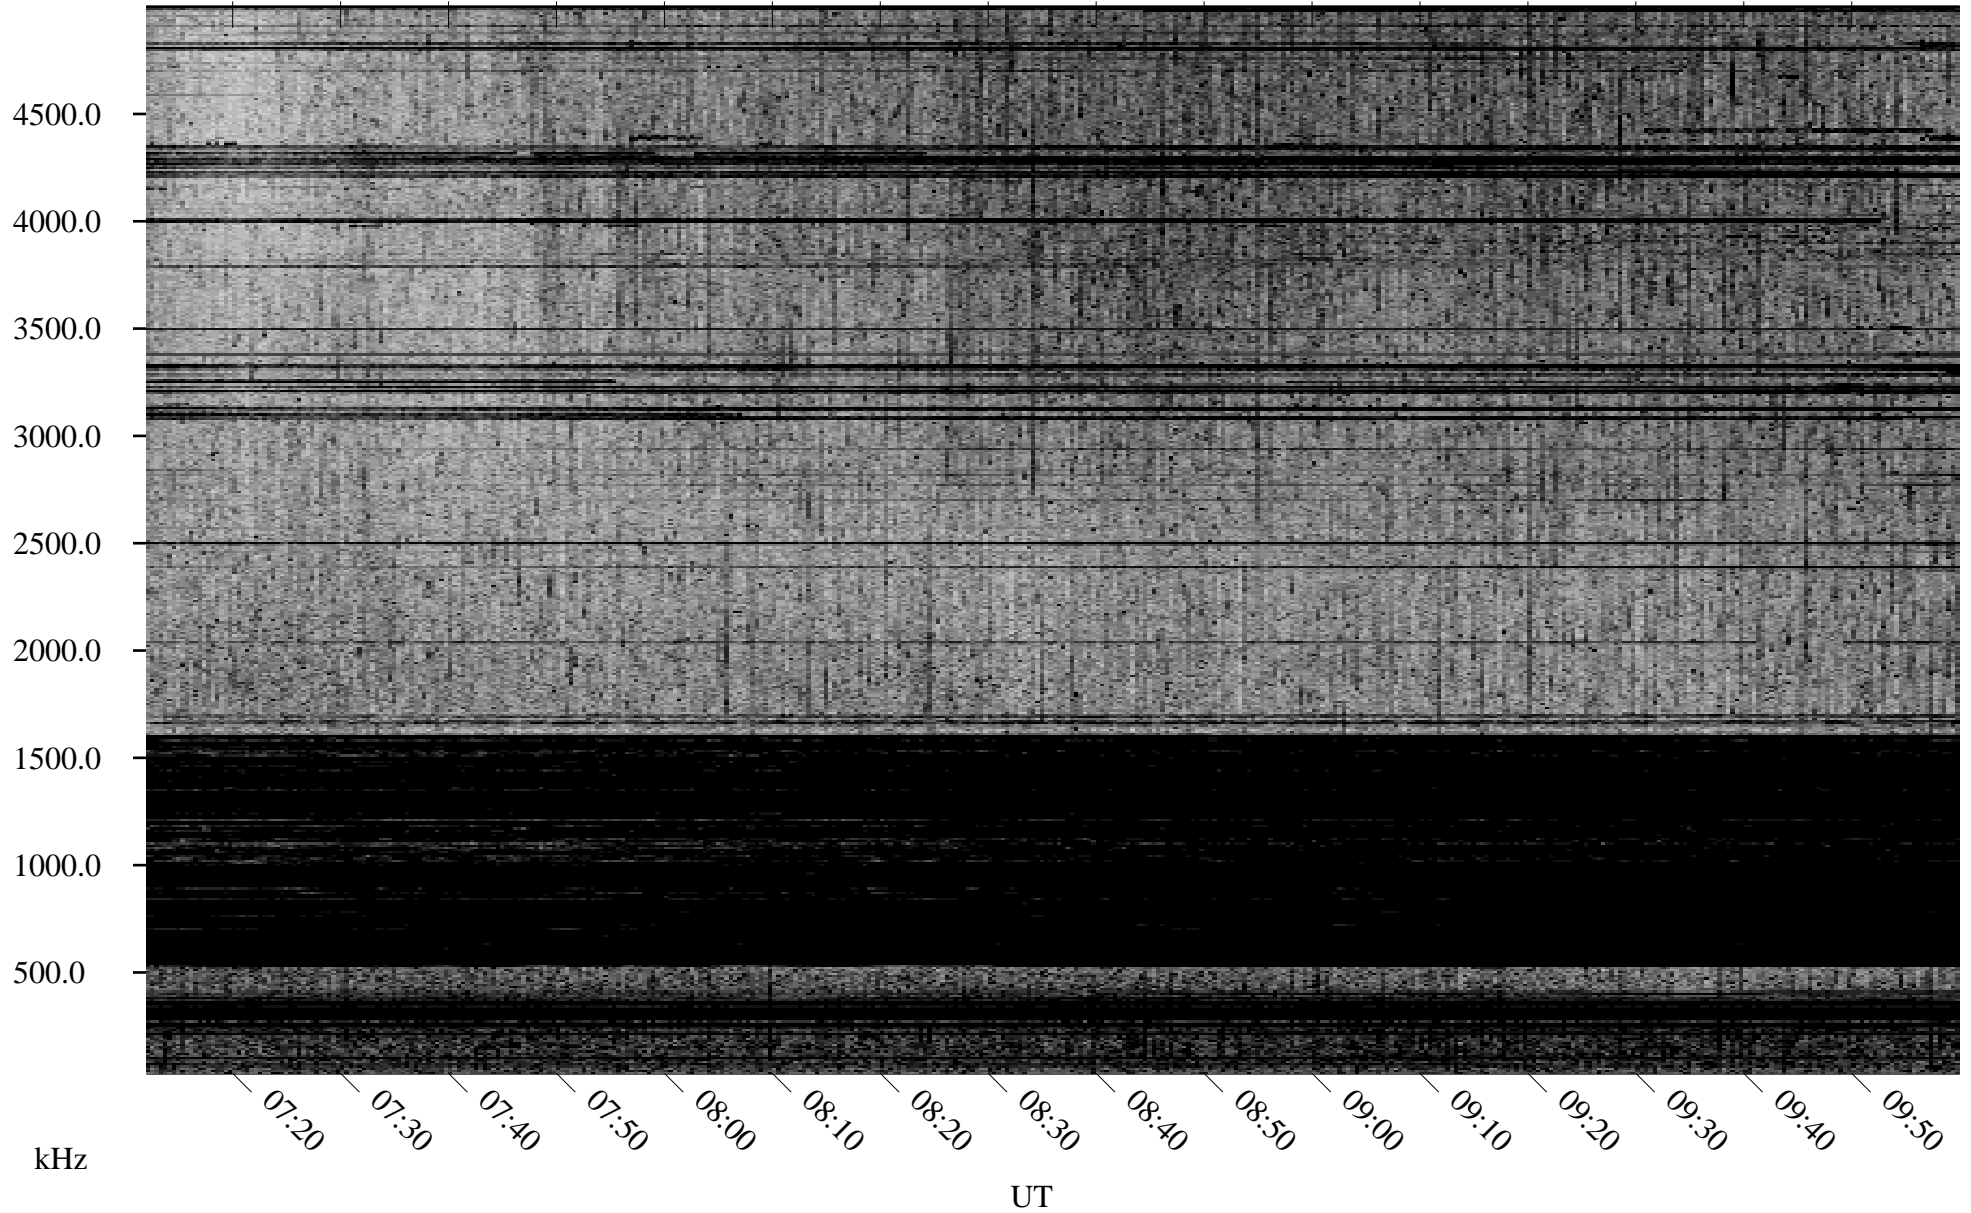

09/06/1998 Churchill, Manitoba

Linear Scale Black = 161 White = 15

ch98249l.r00m max_12

Page 1

09/06/1998 Churchill, Manitoba

Linear Scale Black = 161 White = 15

ch98249l.r00m max_12

Page 2

09/07/1998 Churchill, Manitoba

Linear Scale Black = 161 White = 15

ch98249l.r00m max_12

Page 3

09/07/1998 Churchill, Manitoba

Linear Scale Black = 161 White = 15

ch98249l.r00m max_12

Page 4

09/07/1998 Churchill, Manitoba

Linear Scale Black = 161 White = 15

ch98249l.r00m max_12

Page 5

09/07/1998 Churchill, Manitoba

Linear Scale Black = 161 White = 15

ch98249l.r00m max_12

Page 6

09/07/1998 Churchill, Manitoba

Linear Scale Black = 161 White = 15

ch98249l.r00m max_12

Page 7

09/07/1998 Churchill, Manitoba

Linear Scale Black = 161 White = 15

ch98249l.r00m max_12

Page 8