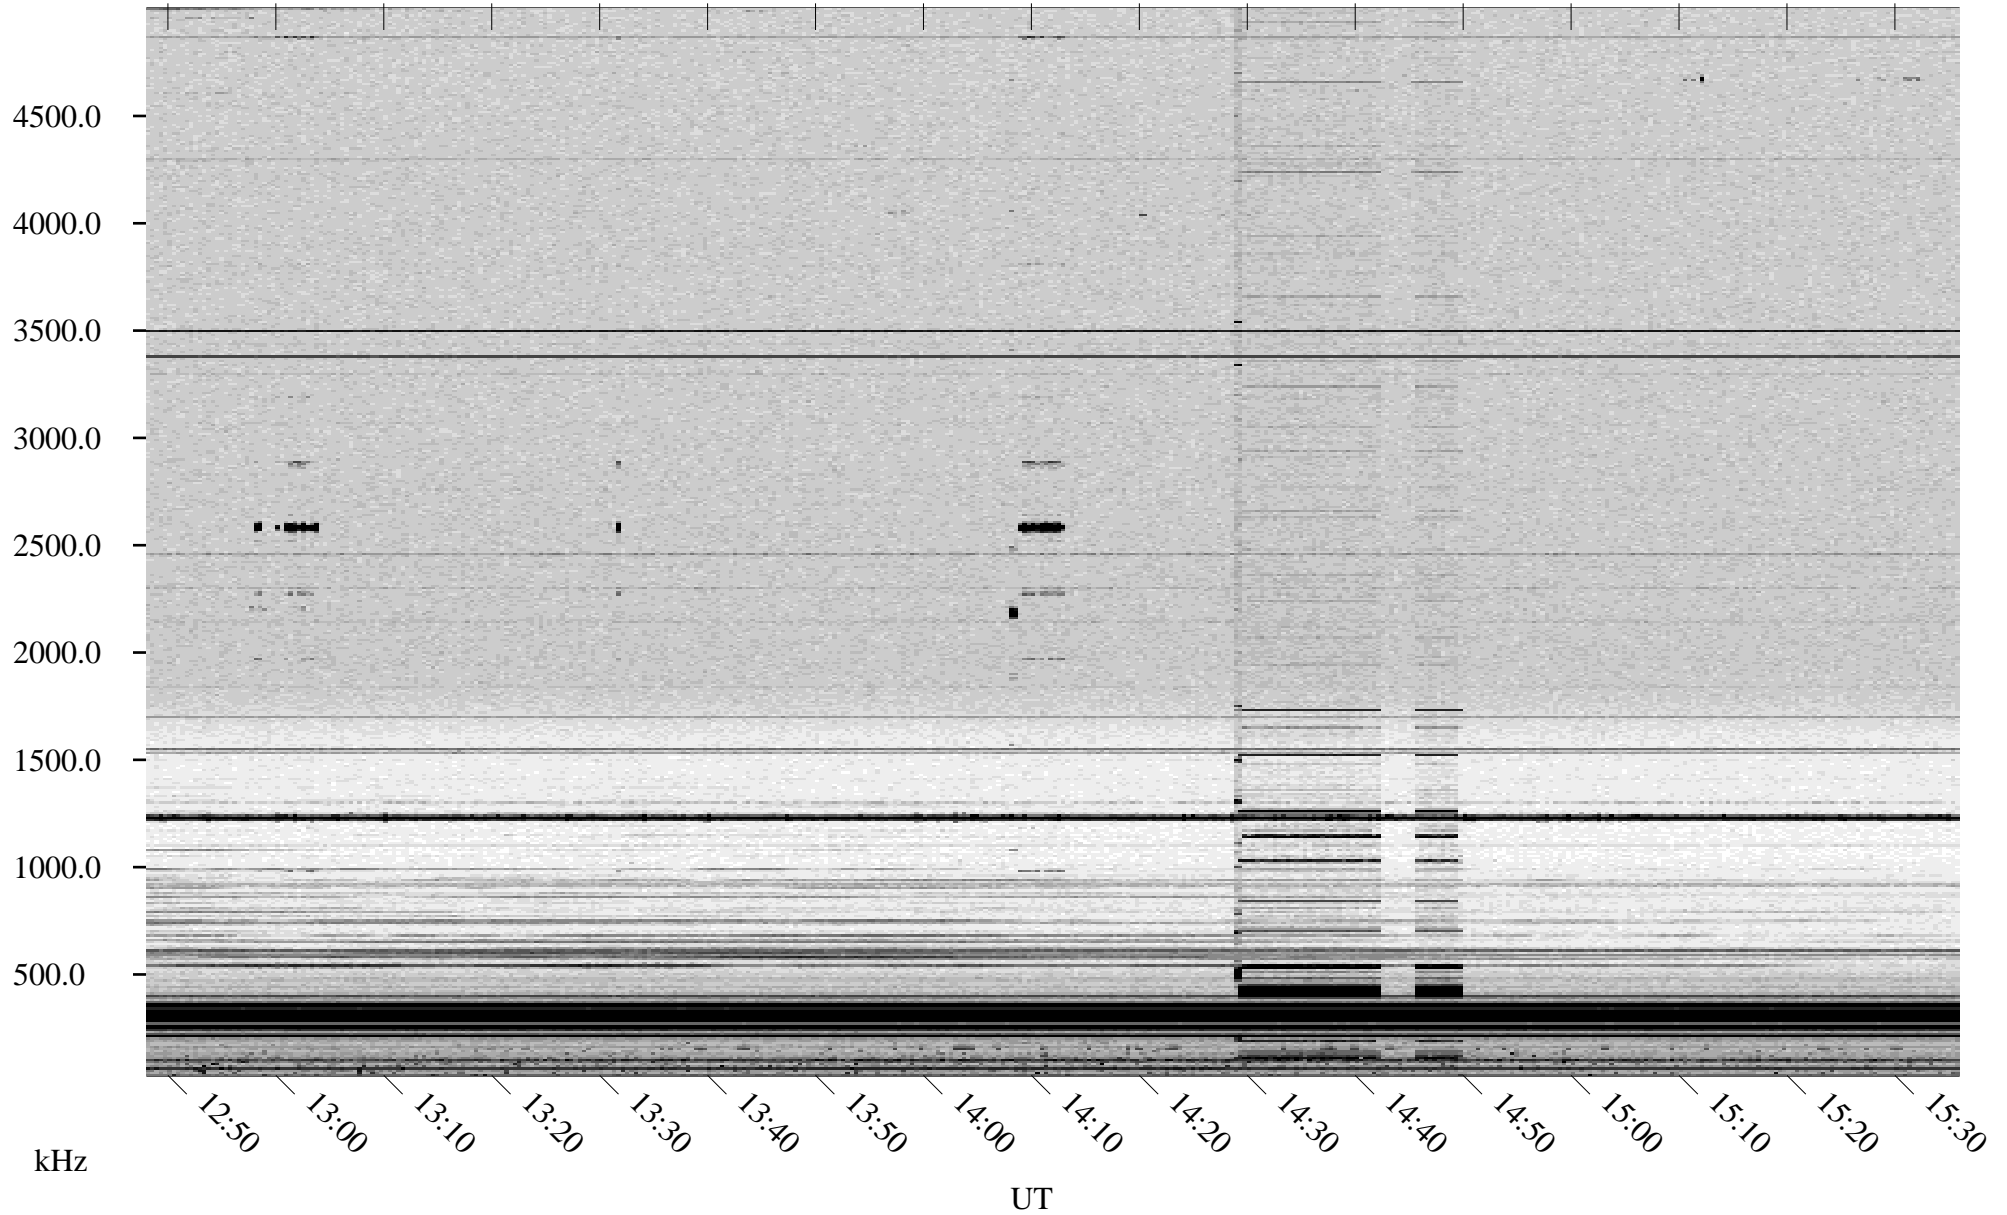

09/06/1998 Churchill, Manitoba

Linear Scale Black = 161 White = 15

ch98249l.r00m max_12

Page 1

09/06/1998 Churchill, Manitoba

Linear Scale Black = 161 White = 15

ch98249l.r00m max_12

Page 2

09/07/1998 Churchill, Manitoba

Linear Scale Black = 161 White = 15

ch98249l.r00m max_12

Page 3

09/07/1998 Churchill, Manitoba

Linear Scale Black = 161 White = 15

ch98249l.r00m max_12

Page 4

09/07/1998 Churchill, Manitoba

Linear Scale Black = 161 White = 15

ch98249l.r00m max_12

Page 5

09/07/1998 Churchill, Manitoba

Linear Scale Black = 161 White = 15

ch98249l.r00m max_12

Page 6

09/07/1998 Churchill, Manitoba

Linear Scale Black = 161 White = 15

ch98249l.r00m max_12

Page 7

09/07/1998 Churchill, Manitoba

Linear Scale Black = 161 White = 15

ch98249l.r00m max_12

Page 8