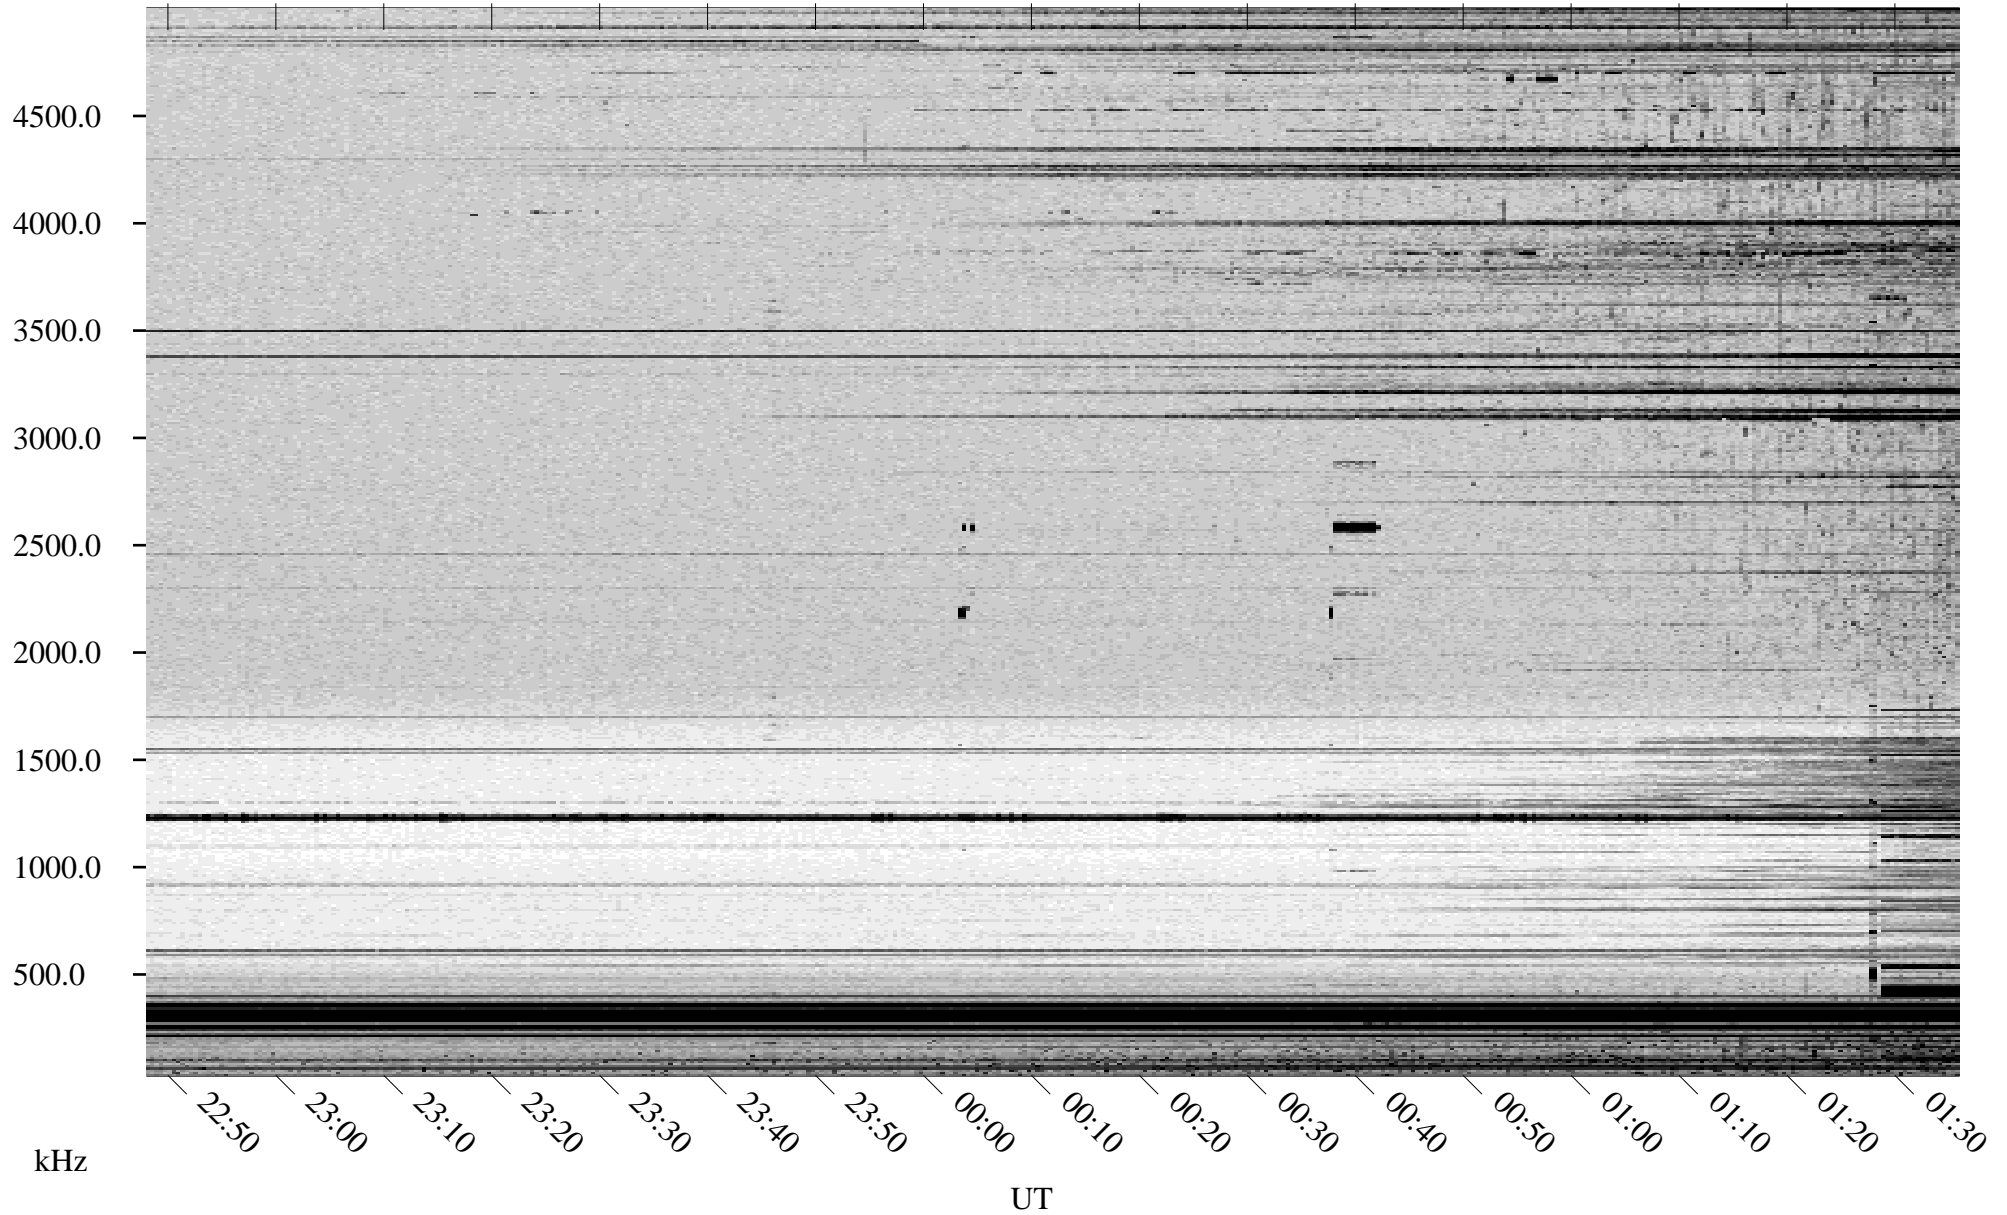

09/06/1998 Churchill, Manitoba

Linear Scale Black = 161 White = 15

ch98249l.r00m max_12

Page 1

09/06/1998 Churchill, Manitoba

Linear Scale Black = 161 White = 15

ch98249l.r00m max_12

Page 2

09/07/1998 Churchill, Manitoba

Linear Scale Black = 161 White = 15

ch98249l.r00m max_12

Page 3

09/07/1998 Churchill, Manitoba

Linear Scale Black = 161 White = 15

ch98249l.r00m max_12

Page 4

09/07/1998 Churchill, Manitoba

Linear Scale Black = 161 White = 15

ch98249l.r00m max_12

Page 5

09/07/1998 Churchill, Manitoba

Linear Scale Black = 161 White = 15

ch98249l.r00m max_12

Page 6

09/07/1998 Churchill, Manitoba

Linear Scale Black = 161 White = 15

ch98249l.r00m max_12

Page 7

09/07/1998 Churchill, Manitoba

Linear Scale Black = 161 White = 15

ch98249l.r00m max_12

Page 8