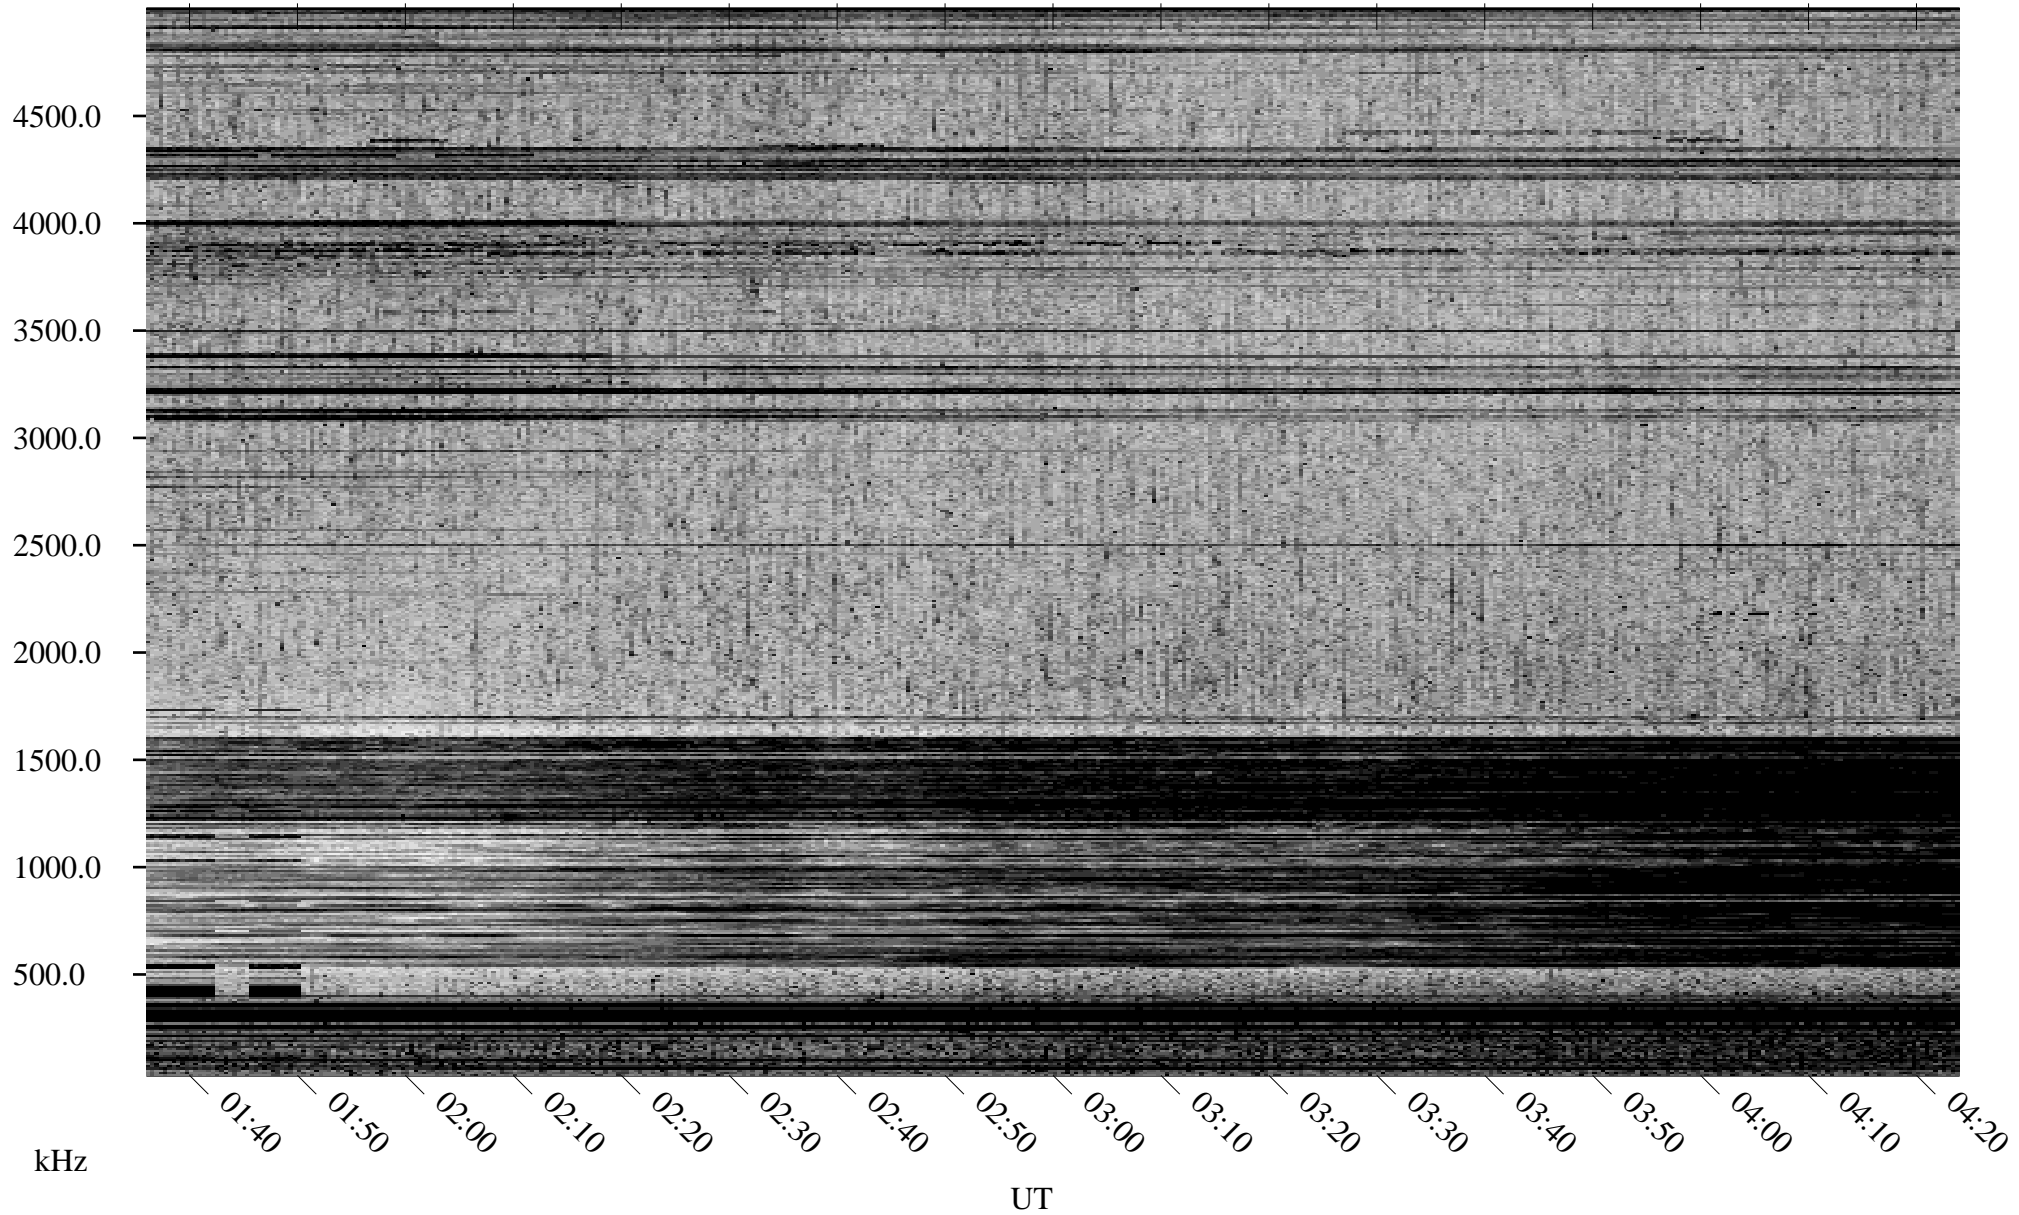

09/06/1998 Churchill, Manitoba

Linear Scale Black = 161 White = 15

ch98249l.r00m max_12

Page 1

09/06/1998 Churchill, Manitoba

Linear Scale Black = 161 White = 15

ch98249l.r00m max_12

Page 2

09/07/1998 Churchill, Manitoba

Linear Scale Black = 161 White = 15

ch98249l.r00m max_12

Page 3

09/07/1998 Churchill, Manitoba

Linear Scale Black = 161 White = 15

ch98249l.r00m max_12

Page 4

09/07/1998 Churchill, Manitoba

Linear Scale Black = 161 White = 15

ch98249l.r00m max_12

Page 5

09/07/1998 Churchill, Manitoba

Linear Scale Black = 161 White = 15

ch98249l.r00m max_12

Page 6

09/07/1998 Churchill, Manitoba

Linear Scale Black = 161 White = 15

ch98249l.r00m max_12

Page 7

09/07/1998 Churchill, Manitoba

Linear Scale Black = 161 White = 15

ch98249l.r00m max_12

Page 8