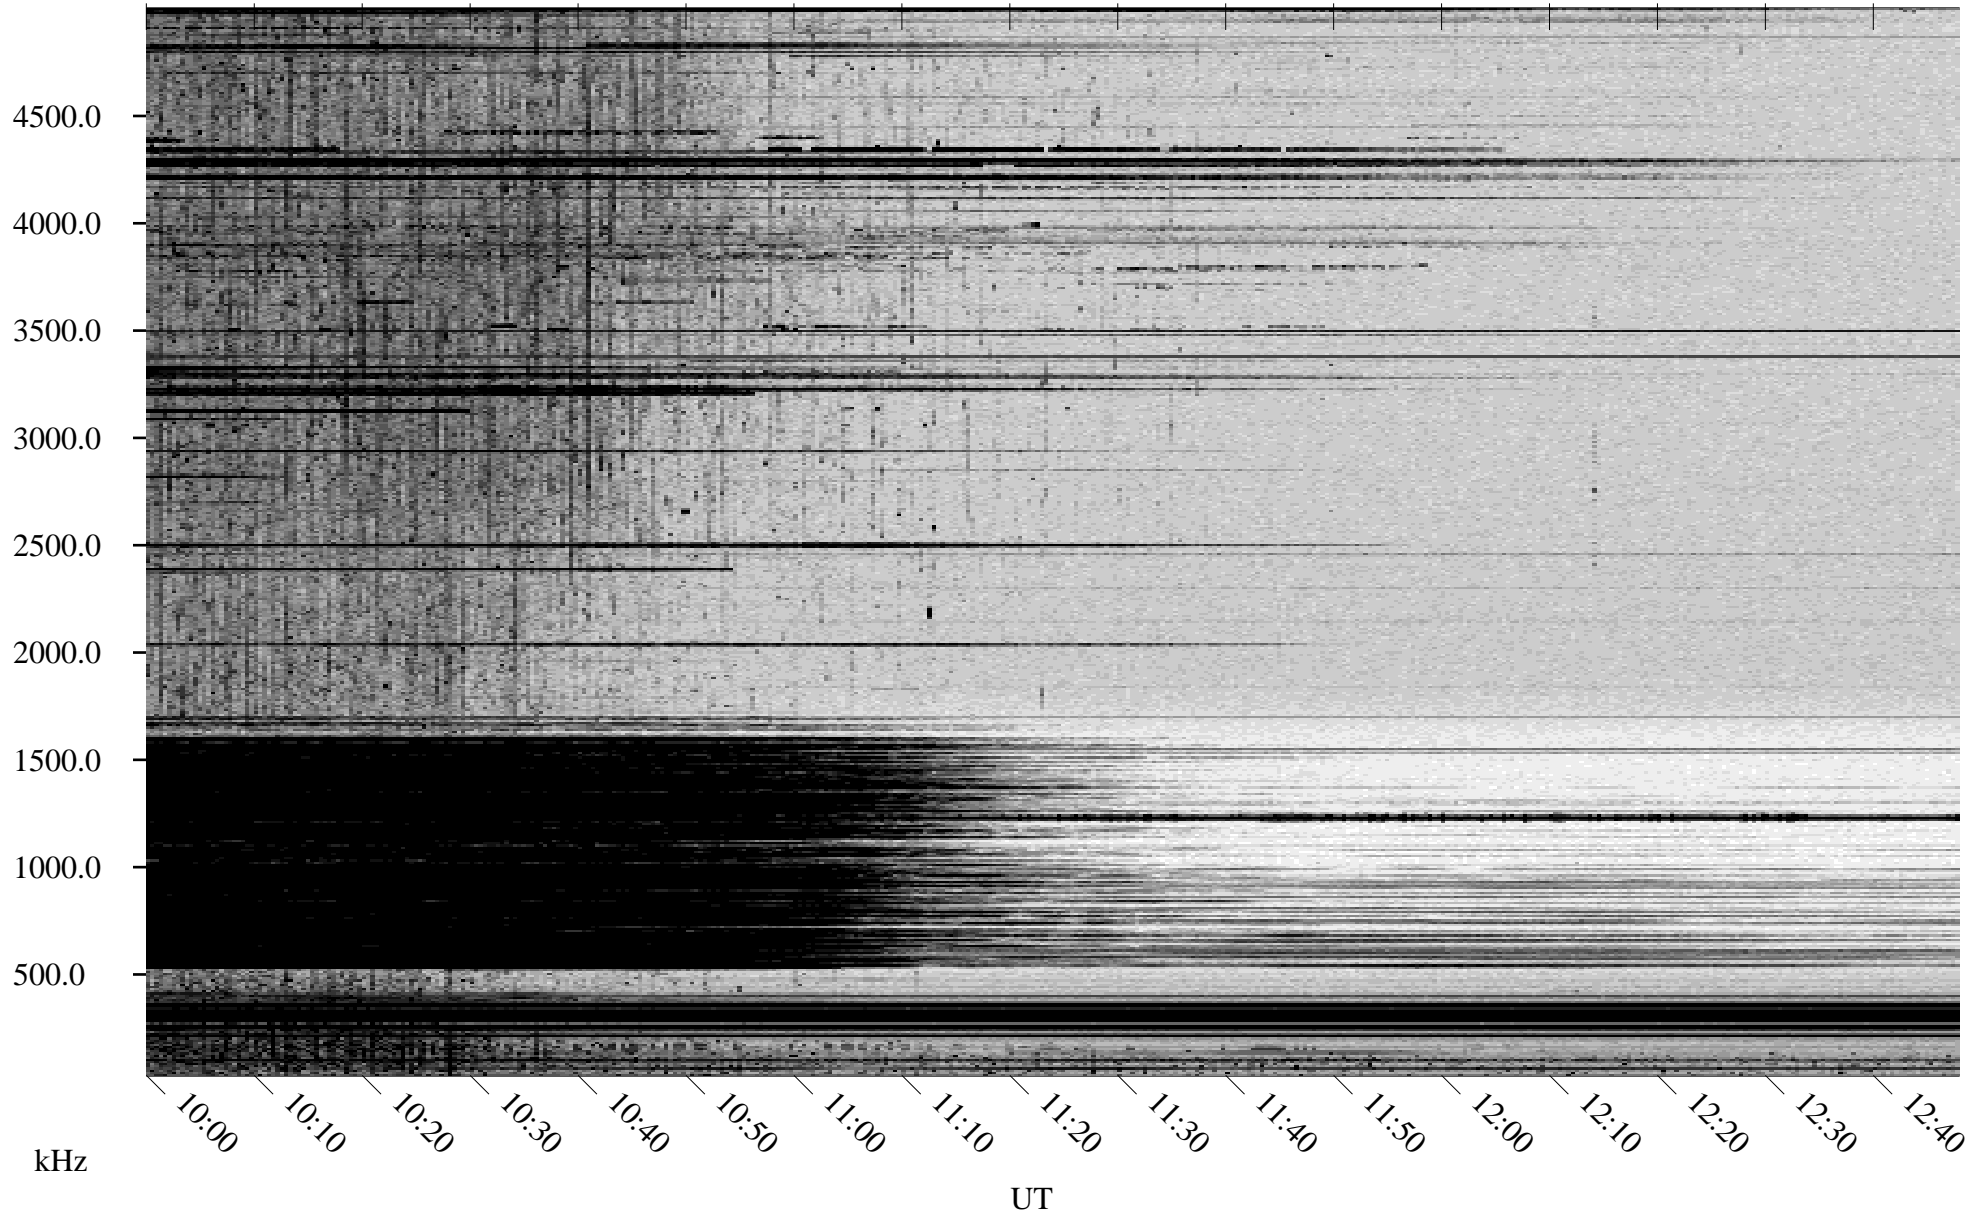

09/06/1998 Churchill, Manitoba

Linear Scale Black = 161 White = 15

ch98249l.r00m max_12

Page 1

09/06/1998 Churchill, Manitoba

Linear Scale Black = 161 White = 15

ch98249l.r00m max_12

Page 2

09/07/1998 Churchill, Manitoba

Linear Scale Black = 161 White = 15

ch98249l.r00m max_12

Page 3

09/07/1998 Churchill, Manitoba

Linear Scale Black = 161 White = 15

ch98249l.r00m max_12

Page 4

09/07/1998 Churchill, Manitoba

Linear Scale Black = 161 White = 15

ch98249l.r00m max_12

Page 5

09/07/1998 Churchill, Manitoba

Linear Scale Black = 161 White = 15

ch98249l.r00m max_12

Page 6

09/07/1998 Churchill, Manitoba

Linear Scale Black = 161 White = 15

ch98249l.r00m max_12

Page 7

09/07/1998 Churchill, Manitoba

Linear Scale Black = 161 White = 15

ch98249l.r00m max_12

Page 8