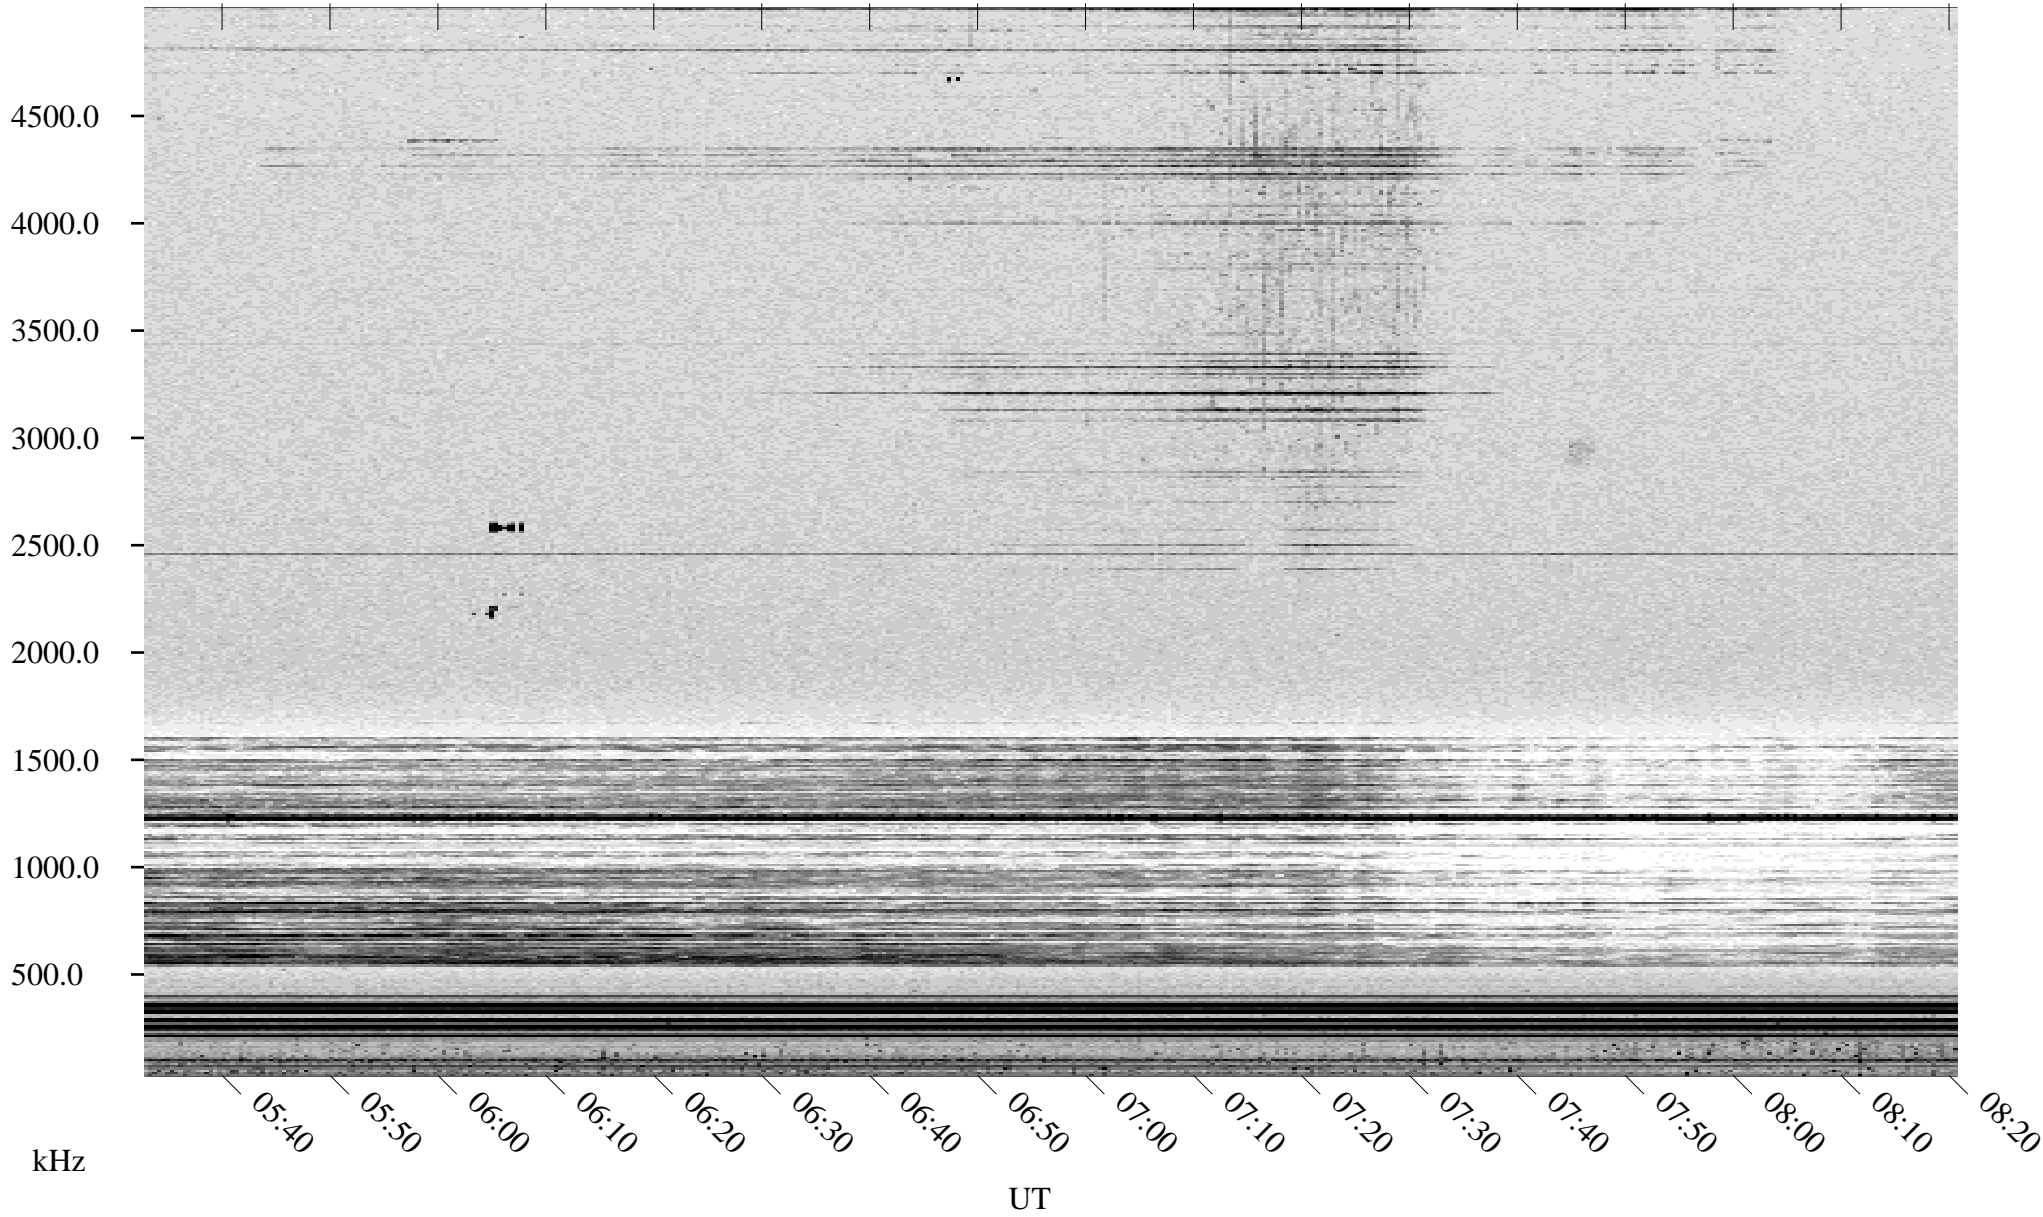

10/01/1998 Churchill, Manitoba

Linear Scale Black = 161 White = 15

ch98274l.r01m max_12

Page 1

10/01/1998 Churchill, Manitoba

Linear Scale Black = 161 White = 15

ch98274l.r01m max_12

Page 2

10/02/1998 Churchill, Manitoba

Linear Scale Black = 161 White = 15

ch98274l.r01m max_12

Page 3

10/02/1998 Churchill, Manitoba

Linear Scale Black = 161 White = 15

ch98274l.r01m max_12

Page 4

10/02/1998 Churchill, Manitoba

Linear Scale Black = 161 White = 15

ch98274l.r01m max_12

Page 5

10/02/1998 Churchill, Manitoba

Linear Scale Black = 161 White = 15

ch98274l.r01m max_12

Page 6

10/02/1998 Churchill, Manitoba

Linear Scale Black = 161 White = 15

ch98274l.r01m max_12