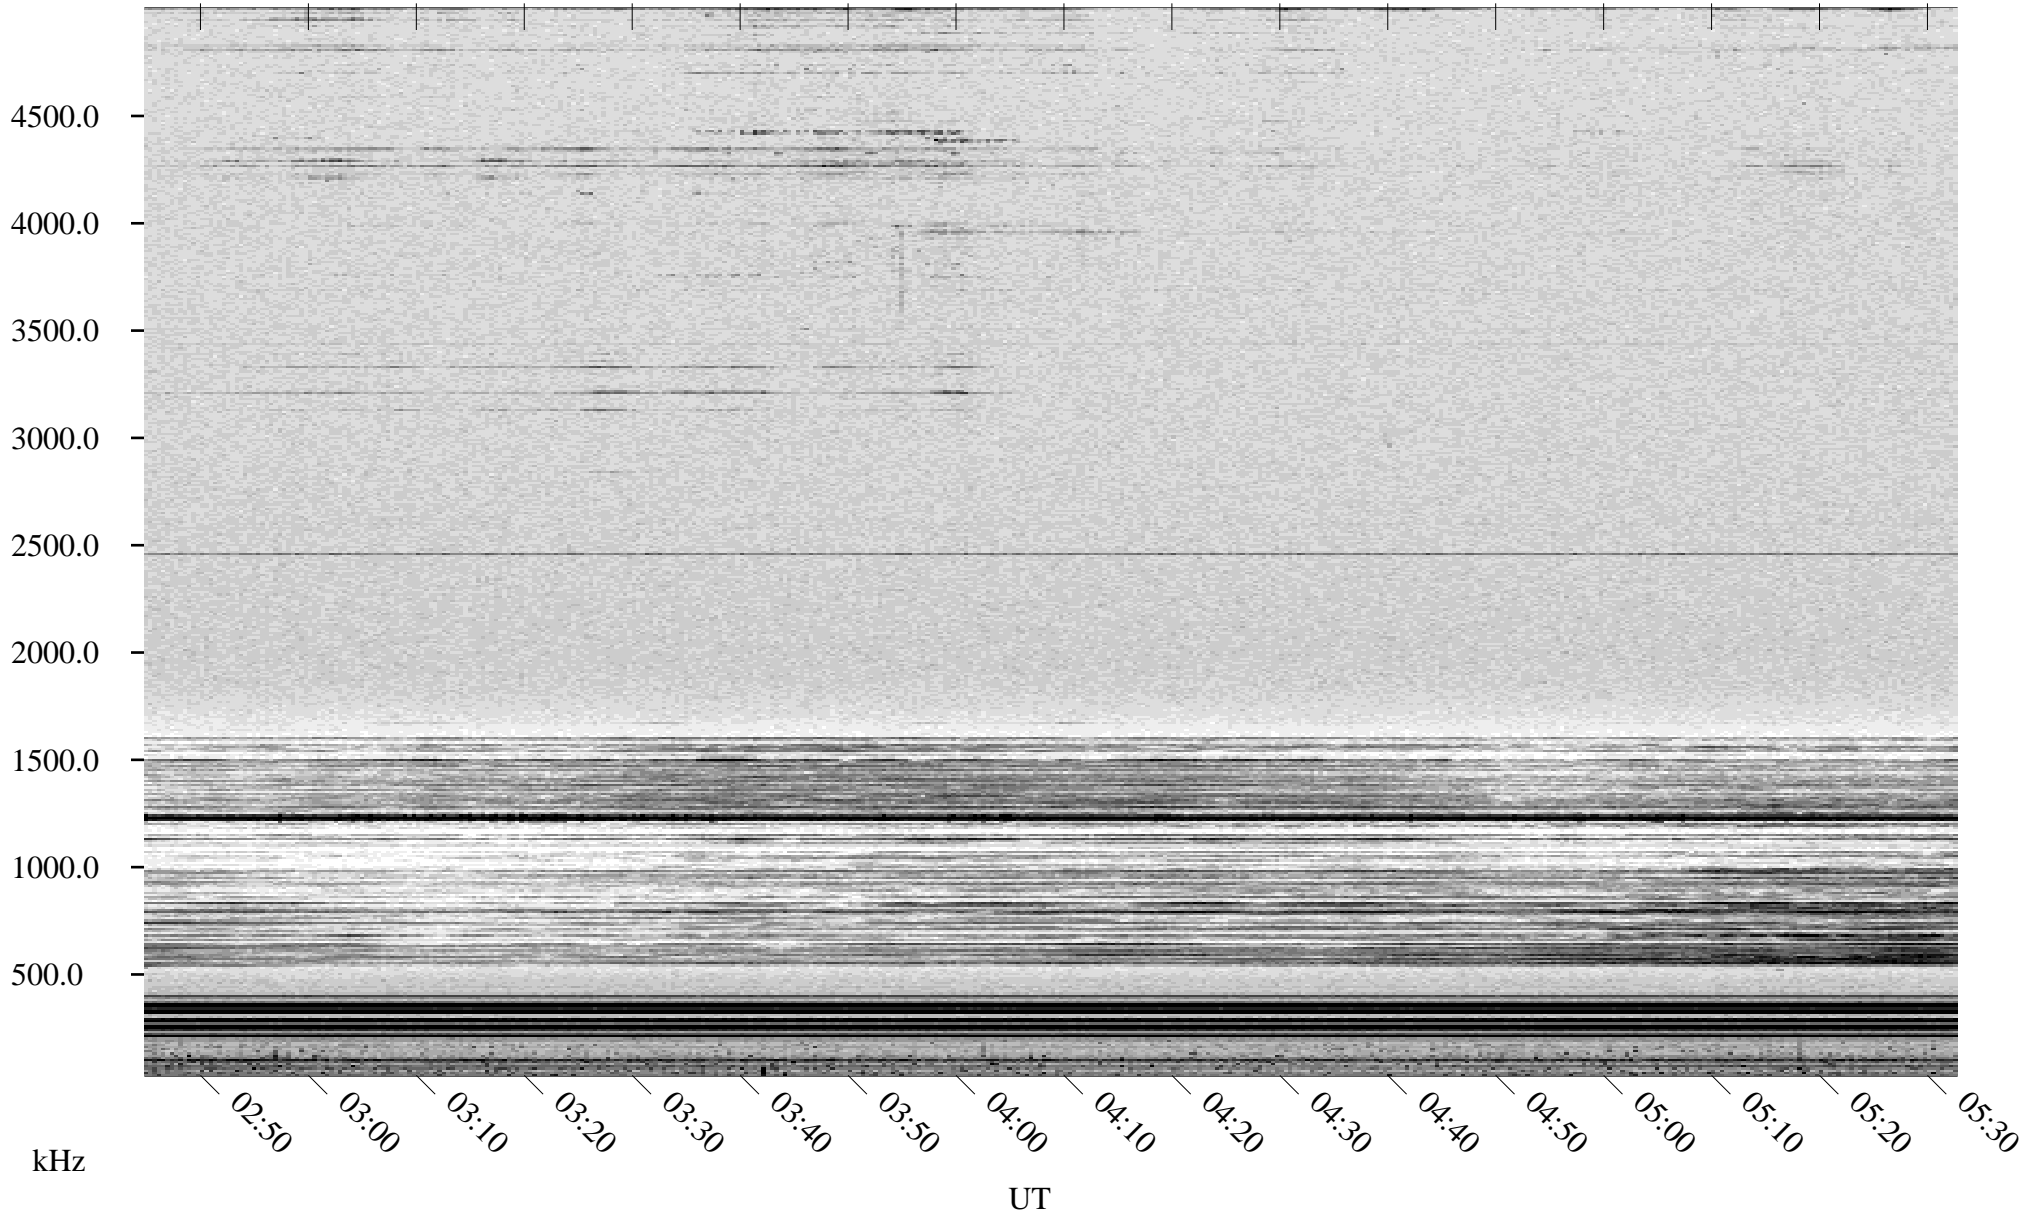

10/01/1998 Churchill, Manitoba

Linear Scale Black = 161 White = 15

ch98274l.r01m max_12

Page 1

10/01/1998 Churchill, Manitoba

Linear Scale Black = 161 White = 15

ch98274l.r01m max_12

Page 2

10/02/1998 Churchill, Manitoba

Linear Scale Black = 161 White = 15

ch98274l.r01m max_12

Page 3

10/02/1998 Churchill, Manitoba

Linear Scale Black = 161 White = 15

ch98274l.r01m max_12

Page 4

10/02/1998 Churchill, Manitoba

Linear Scale Black = 161 White = 15

ch98274l.r01m max_12

Page 5

10/02/1998 Churchill, Manitoba

Linear Scale Black = 161 White = 15

ch98274l.r01m max_12

Page 6

10/02/1998 Churchill, Manitoba

Linear Scale Black = 161 White = 15

ch98274l.r01m max_12