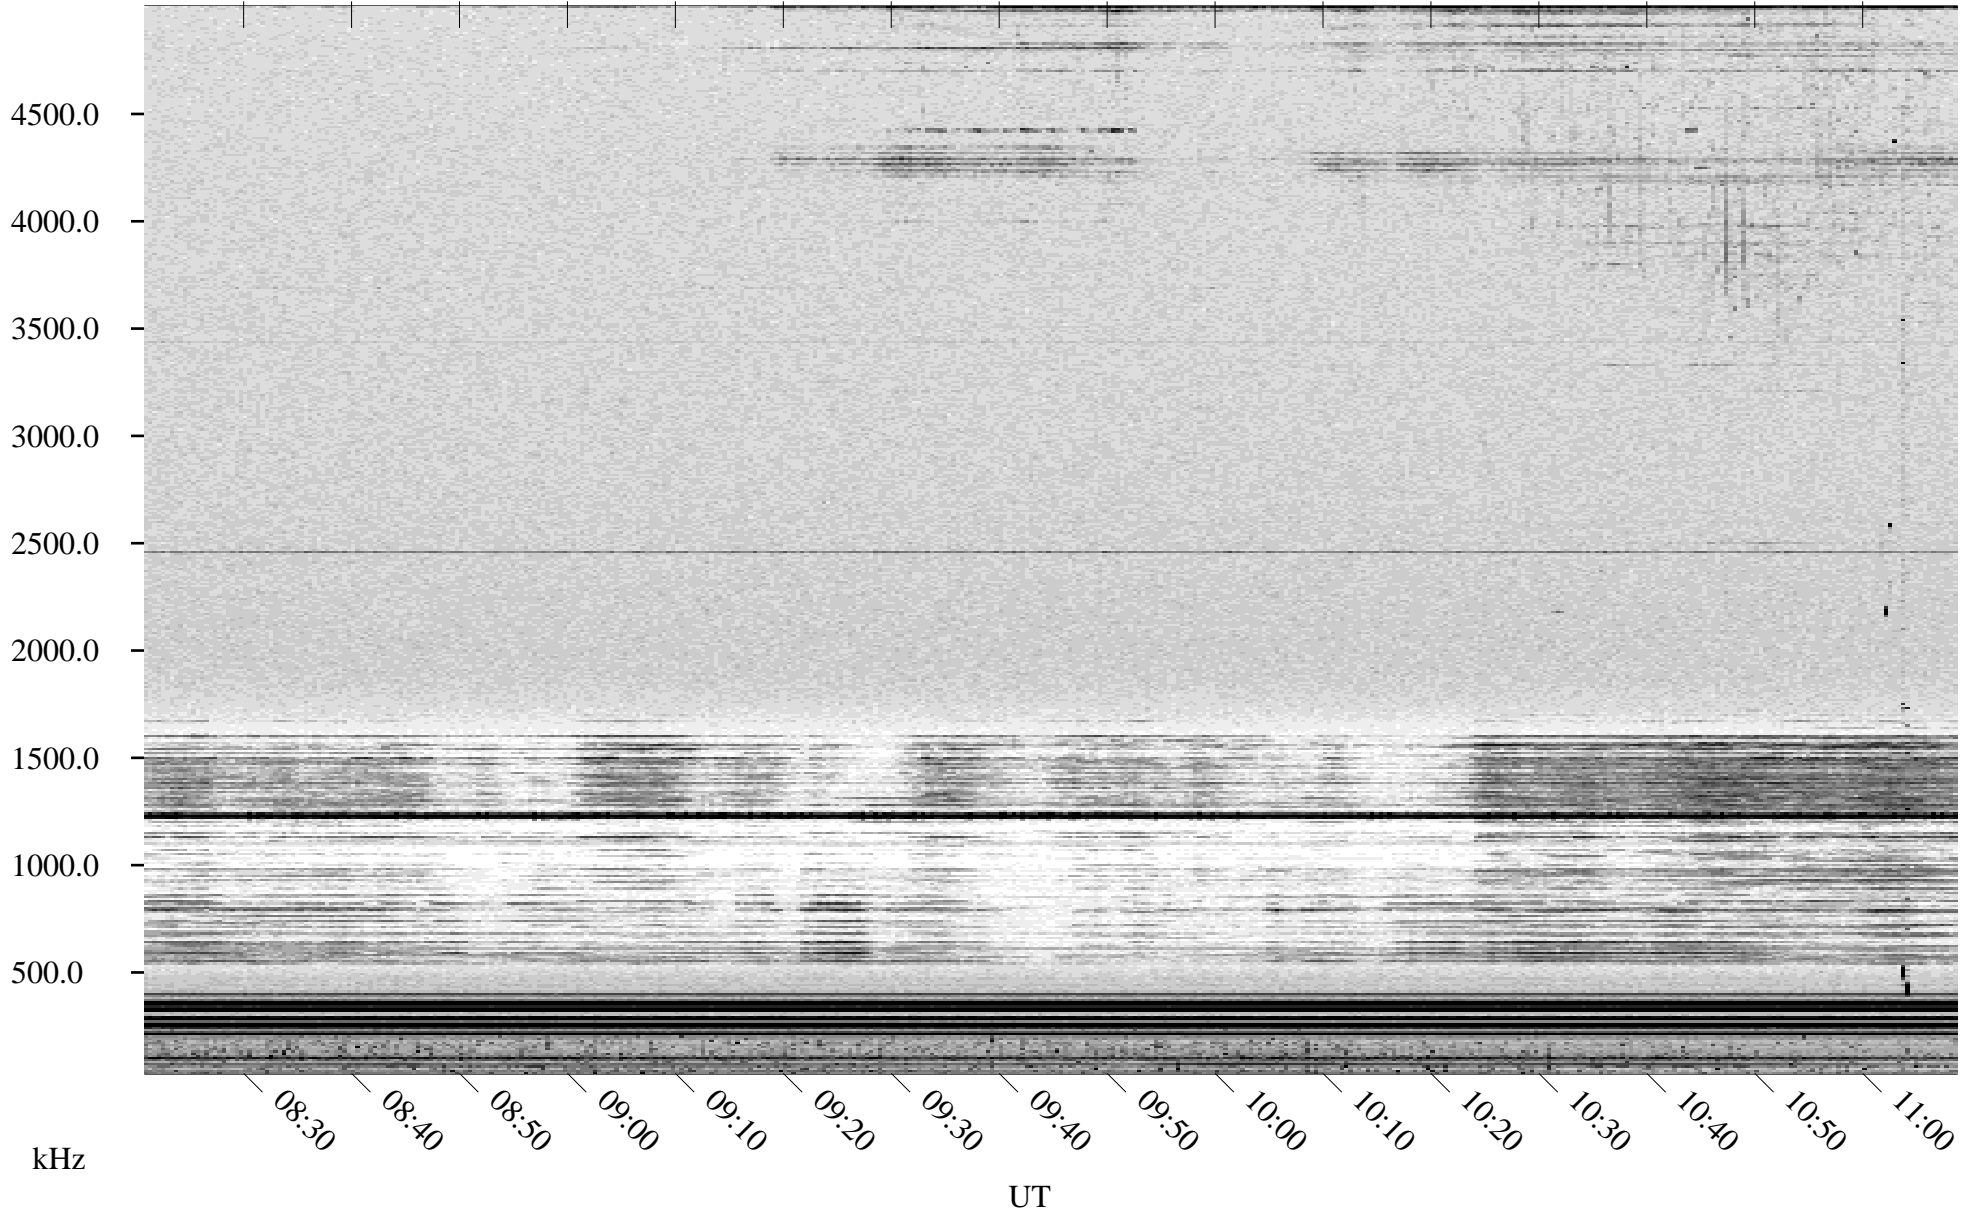

10/01/1998 Churchill, Manitoba

Linear Scale Black = 161 White = 15

ch98274l.r01m max_12

Page 1

10/01/1998 Churchill, Manitoba

Linear Scale Black = 161 White = 15

ch98274l.r01m max_12

Page 2

10/02/1998 Churchill, Manitoba

Linear Scale Black = 161 White = 15

ch98274l.r01m max_12

Page 3

10/02/1998 Churchill, Manitoba

Linear Scale Black = 161 White = 15

ch98274l.r01m max_12

Page 4

10/02/1998 Churchill, Manitoba

Linear Scale Black = 161 White = 15

ch98274l.r01m max_12

Page 5

10/02/1998 Churchill, Manitoba

Linear Scale Black = 161 White = 15

ch98274l.r01m max_12

Page 6

10/02/1998 Churchill, Manitoba

Linear Scale Black = 161 White = 15

ch98274l.r01m max_12