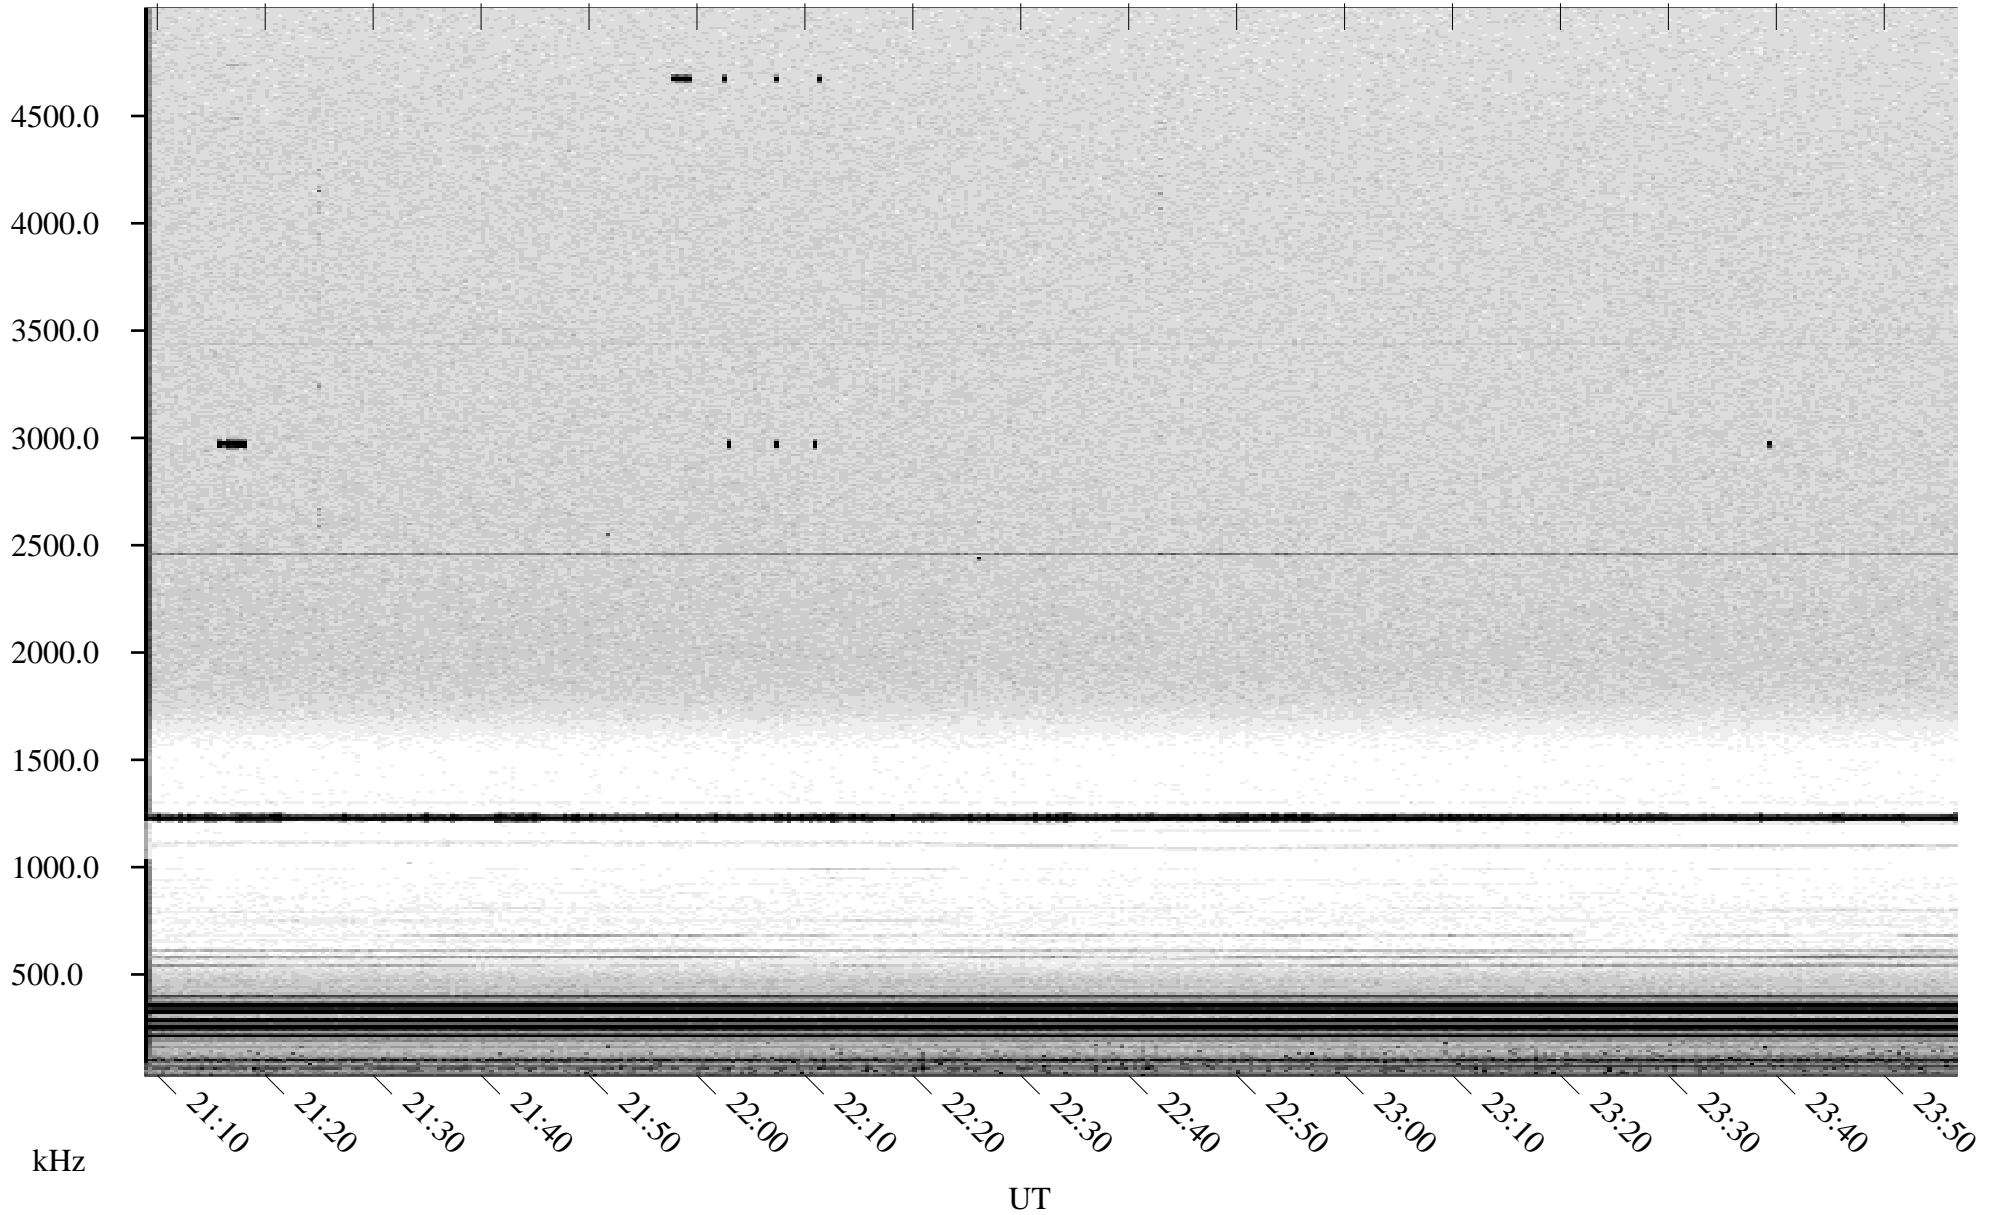

10/01/1998 Churchill, Manitoba

Linear Scale Black = 161 White = 15

ch98274l.r01m max_12

Page 1

10/01/1998 Churchill, Manitoba

Linear Scale Black = 161 White = 15

ch98274l.r01m max_12

Page 2

10/02/1998 Churchill, Manitoba

Linear Scale Black = 161 White = 15

ch98274l.r01m max_12

Page 3

10/02/1998 Churchill, Manitoba

Linear Scale Black = 161 White = 15

ch98274l.r01m max_12

Page 4

10/02/1998 Churchill, Manitoba

Linear Scale Black = 161 White = 15

ch98274l.r01m max_12

Page 5

10/02/1998 Churchill, Manitoba

Linear Scale Black = 161 White = 15

ch98274l.r01m max_12

Page 6

10/02/1998 Churchill, Manitoba

Linear Scale Black = 161 White = 15

ch98274l.r01m max_12