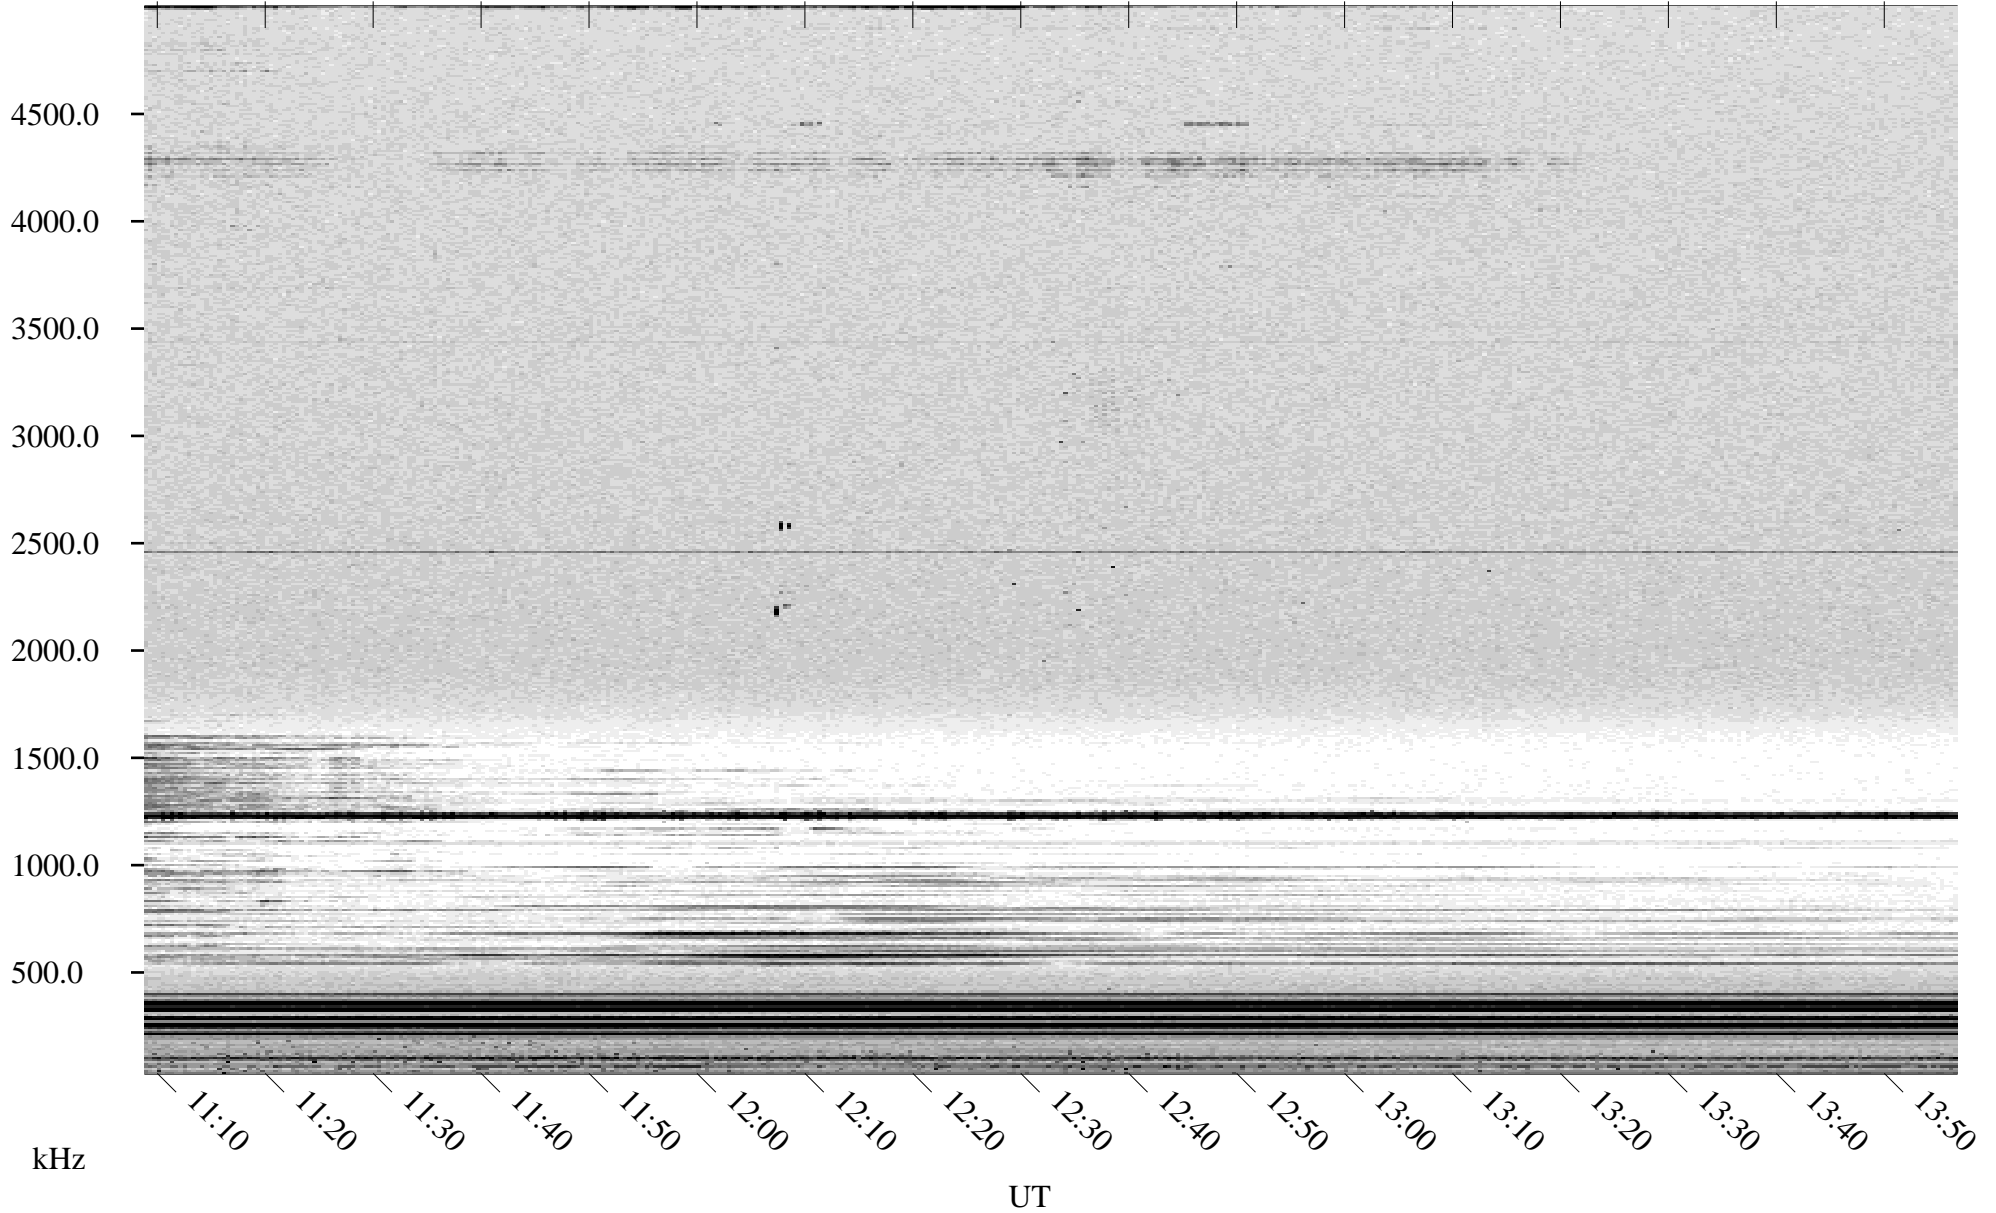

10/01/1998 Churchill, Manitoba

Linear Scale Black = 161 White = 15

ch98274l.r01m max_12

Page 1

10/01/1998 Churchill, Manitoba

Linear Scale Black = 161 White = 15

ch98274l.r01m max_12

Page 2

10/02/1998 Churchill, Manitoba

Linear Scale Black = 161 White = 15

ch98274l.r01m max_12

Page 3

10/02/1998 Churchill, Manitoba

Linear Scale Black = 161 White = 15

ch98274l.r01m max_12

Page 4

10/02/1998 Churchill, Manitoba

Linear Scale Black = 161 White = 15

ch98274l.r01m max_12

Page 5

10/02/1998 Churchill, Manitoba

Linear Scale Black = 161 White = 15

ch98274l.r01m max_12

Page 6

10/02/1998 Churchill, Manitoba

Linear Scale Black = 161 White = 15

ch98274l.r01m max_12