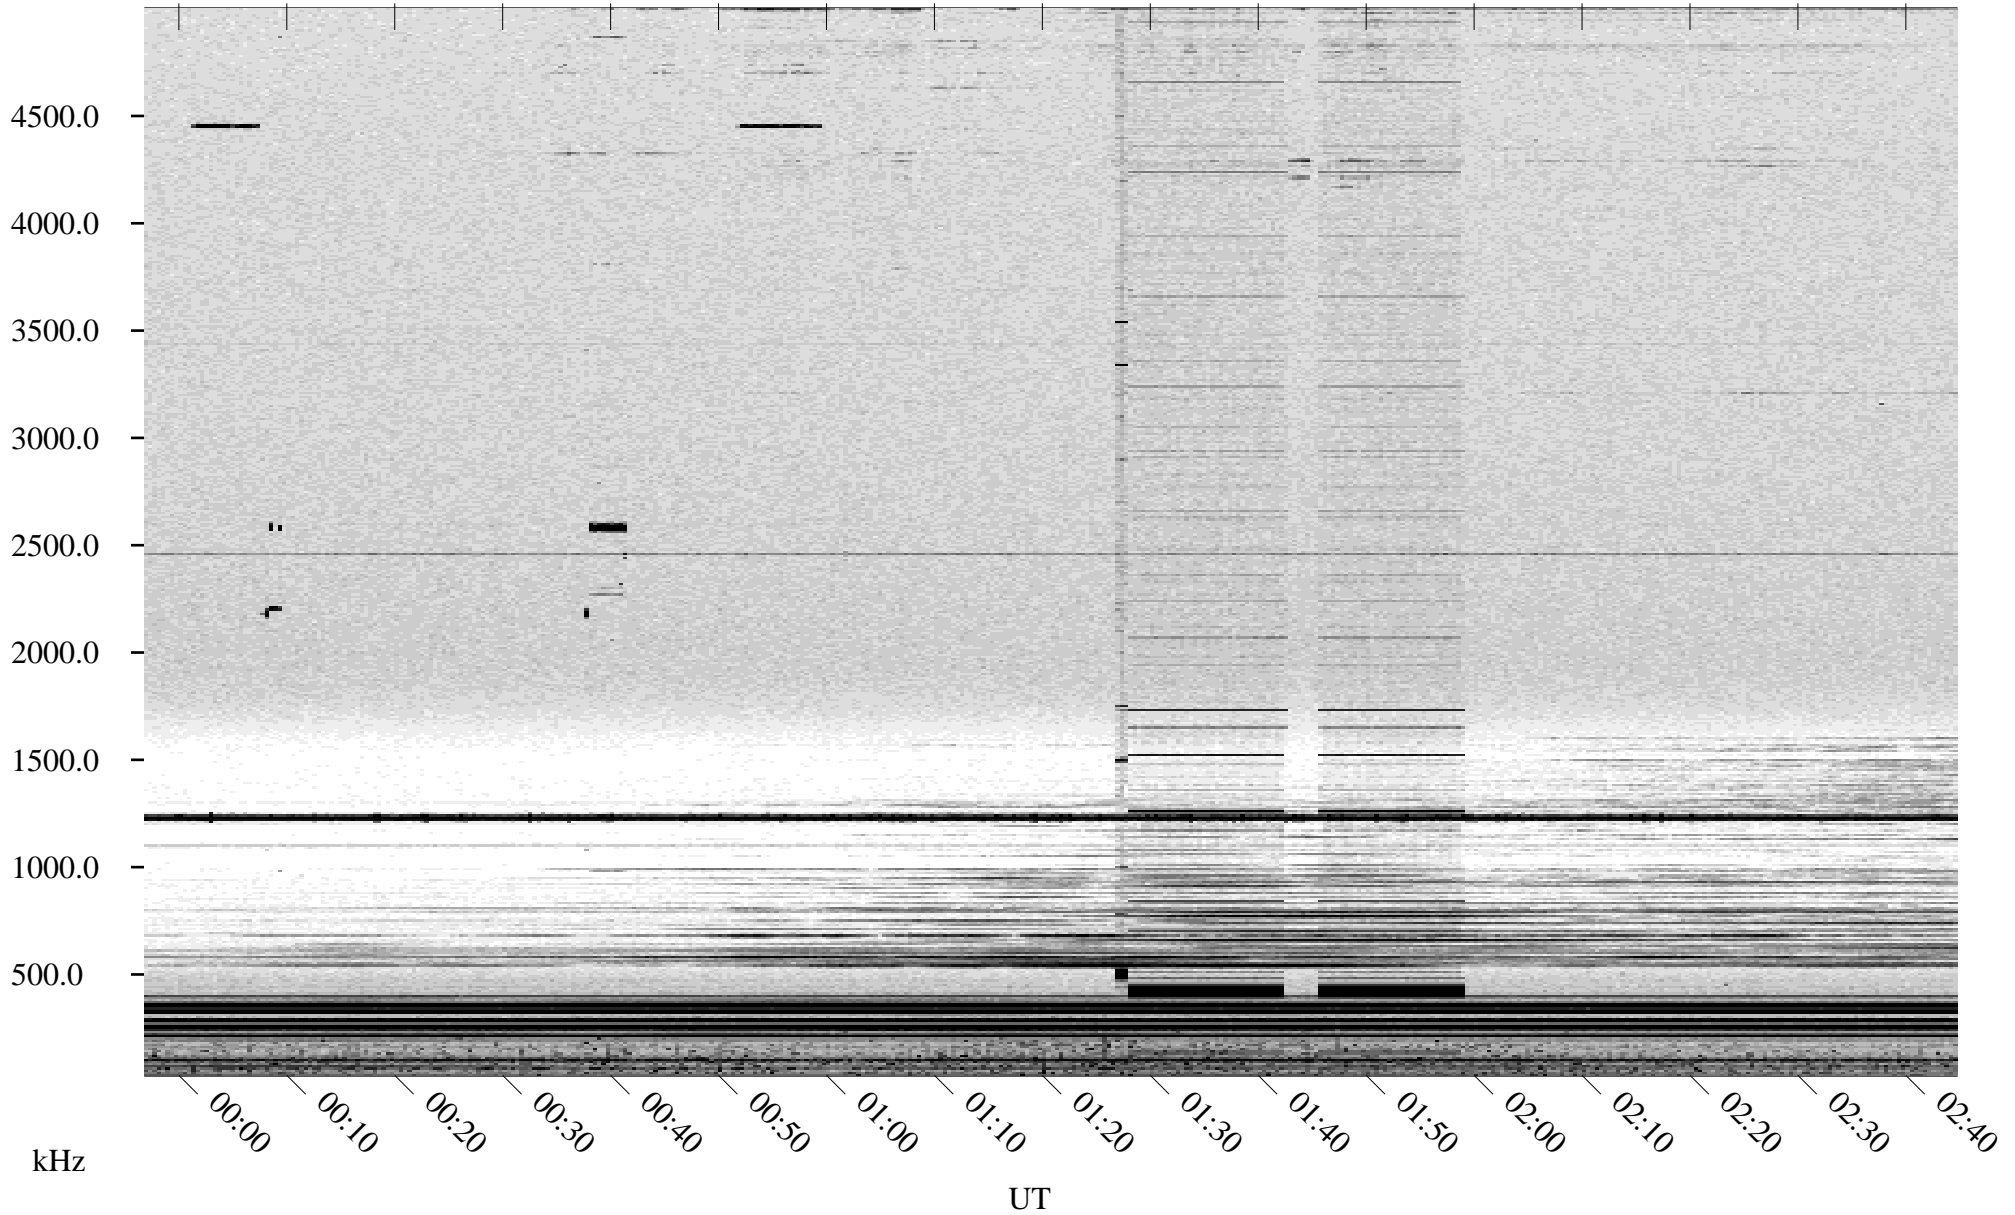

10/01/1998 Churchill, Manitoba

Linear Scale Black = 161 White = 15

ch98274l.r01m max_12

Page 1

10/01/1998 Churchill, Manitoba

Linear Scale Black = 161 White = 15

ch98274l.r01m max_12

Page 2

10/02/1998 Churchill, Manitoba

Linear Scale Black = 161 White = 15

ch98274l.r01m max_12

Page 3

10/02/1998 Churchill, Manitoba

Linear Scale Black = 161 White = 15

ch98274l.r01m max_12

Page 4

10/02/1998 Churchill, Manitoba

Linear Scale Black = 161 White = 15

ch98274l.r01m max_12

Page 5

10/02/1998 Churchill, Manitoba

Linear Scale Black = 161 White = 15

ch98274l.r01m max_12

Page 6

10/02/1998 Churchill, Manitoba

Linear Scale Black = 161 White = 15

ch98274l.r01m max_12