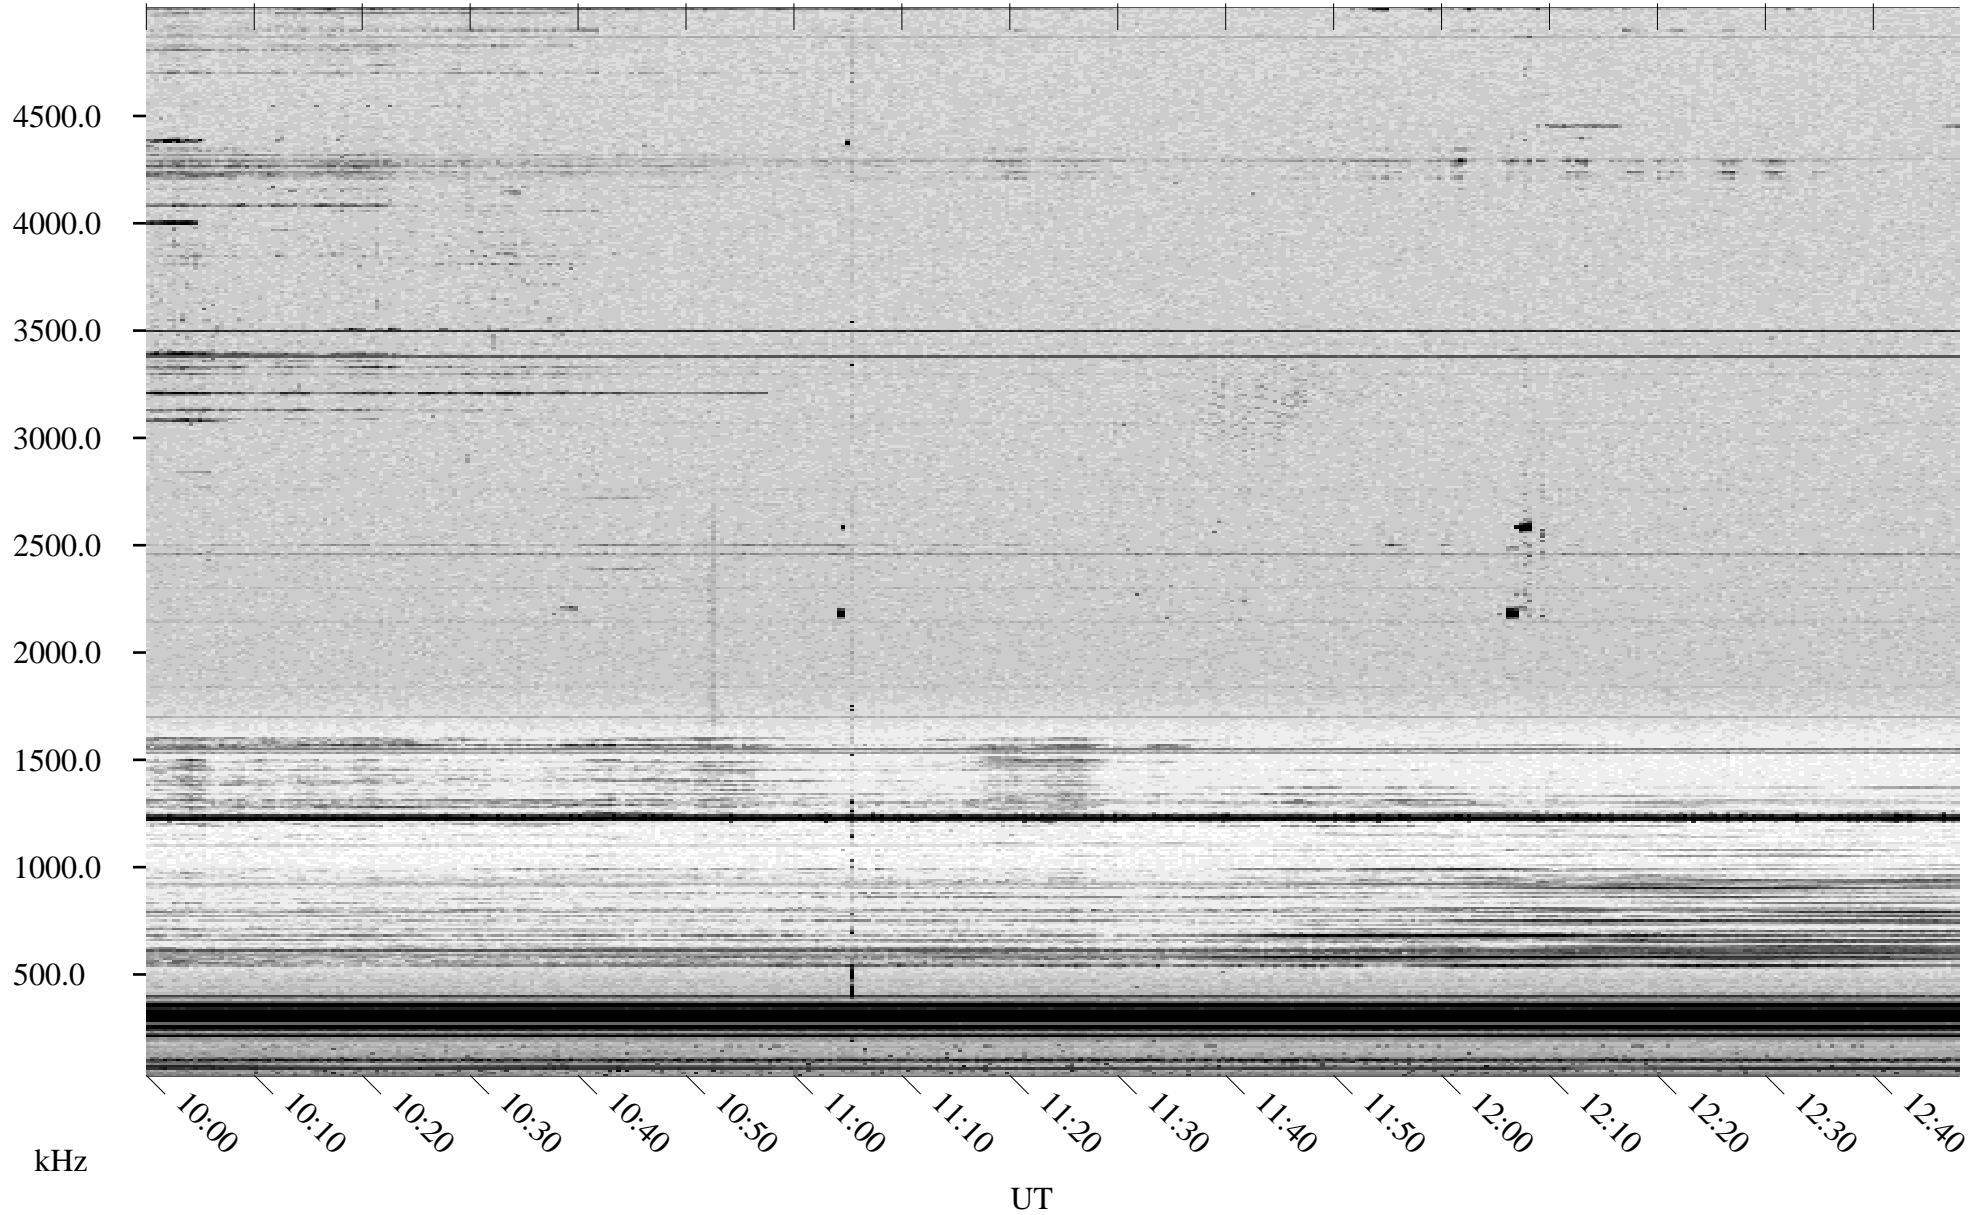

# 10/03/1998 Churchill, Manitoba

Linear Scale    Black = 161    White = 15

ch982751.r00m max\_12

Page 4

# 10/03/1998 Churchill, Manitoba

Linear Scale    Black = 161    White = 15

ch982751.r00m max\_12

Page 5

# 10/03/1998 Churchill, Manitoba

Linear Scale    Black = 161    White = 15

ch982751.r00m max\_12

Page 6

# 10/03/1998 Churchill, Manitoba

Linear Scale    Black = 161    White = 15

ch982751.r00m max\_12

Page 7