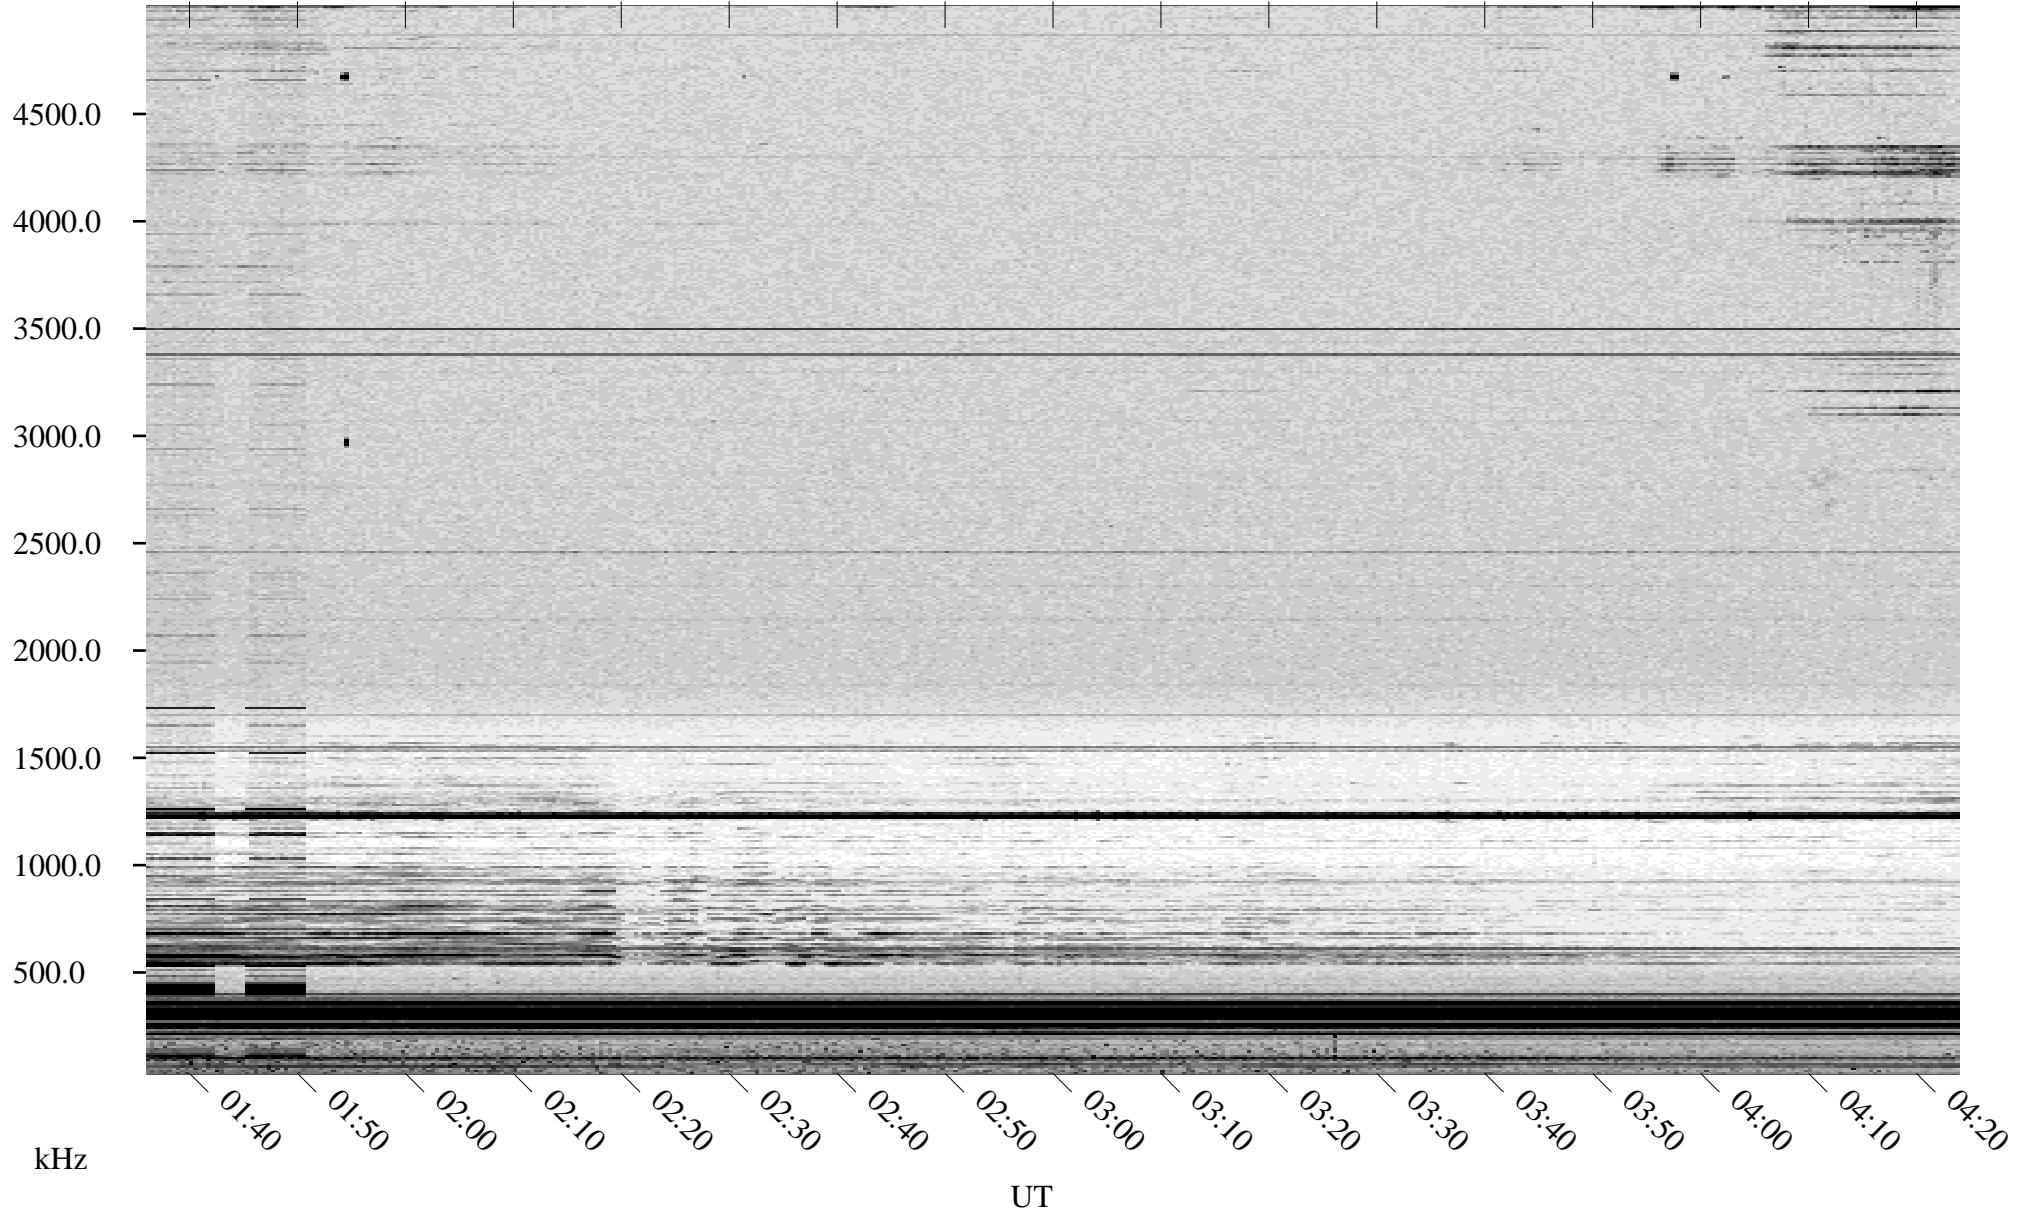

# 10/02/1998 Churchill, Manitoba

Linear Scale    Black = 161    White = 15

ch982751.r00m max\_12

Page 1

# 10/02/1998 Churchill, Manitoba

Linear Scale    Black = 161    White = 15

ch982751.r00m max\_12

Page 2

# 10/03/1998 Churchill, Manitoba

Linear Scale    Black = 161    White = 15

ch982751.r00m max\_12

Page 3

# 10/03/1998 Churchill, Manitoba

Linear Scale    Black = 161    White = 15

ch982751.r00m max\_12

Page 4