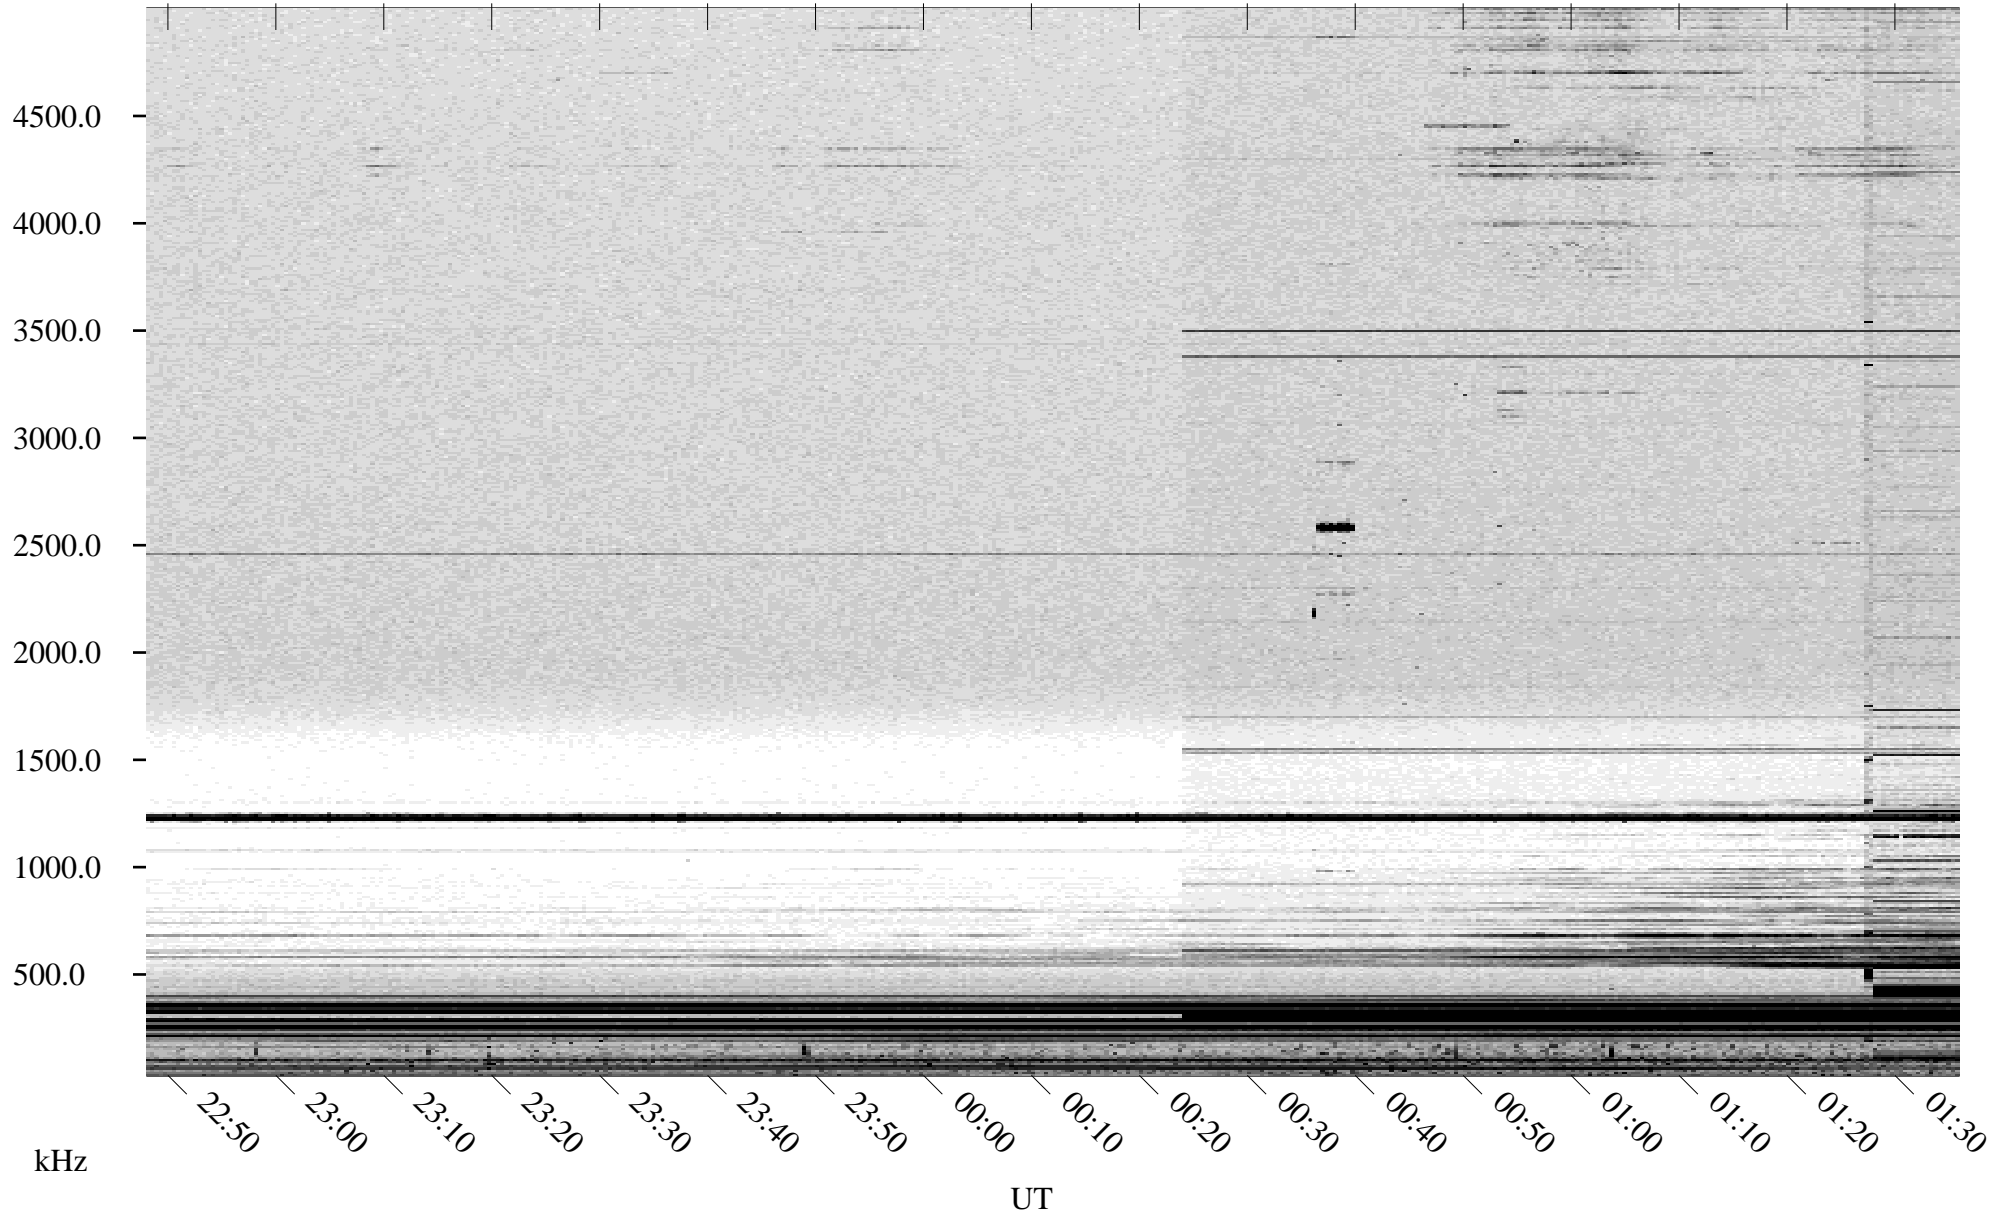

# 10/02/1998 Churchill, Manitoba

Linear Scale    Black = 161    White = 15

ch982751.r00m max\_12

Page 1

# 10/02/1998 Churchill, Manitoba

Linear Scale    Black = 161    White = 15

ch982751.r00m max\_12

Page 2

# 10/03/1998 Churchill, Manitoba

Linear Scale    Black = 161    White = 15

ch982751.r00m max\_12

Page 3

# 10/03/1998 Churchill, Manitoba

Linear Scale    Black = 161    White = 15

ch982751.r00m max\_12

Page 4