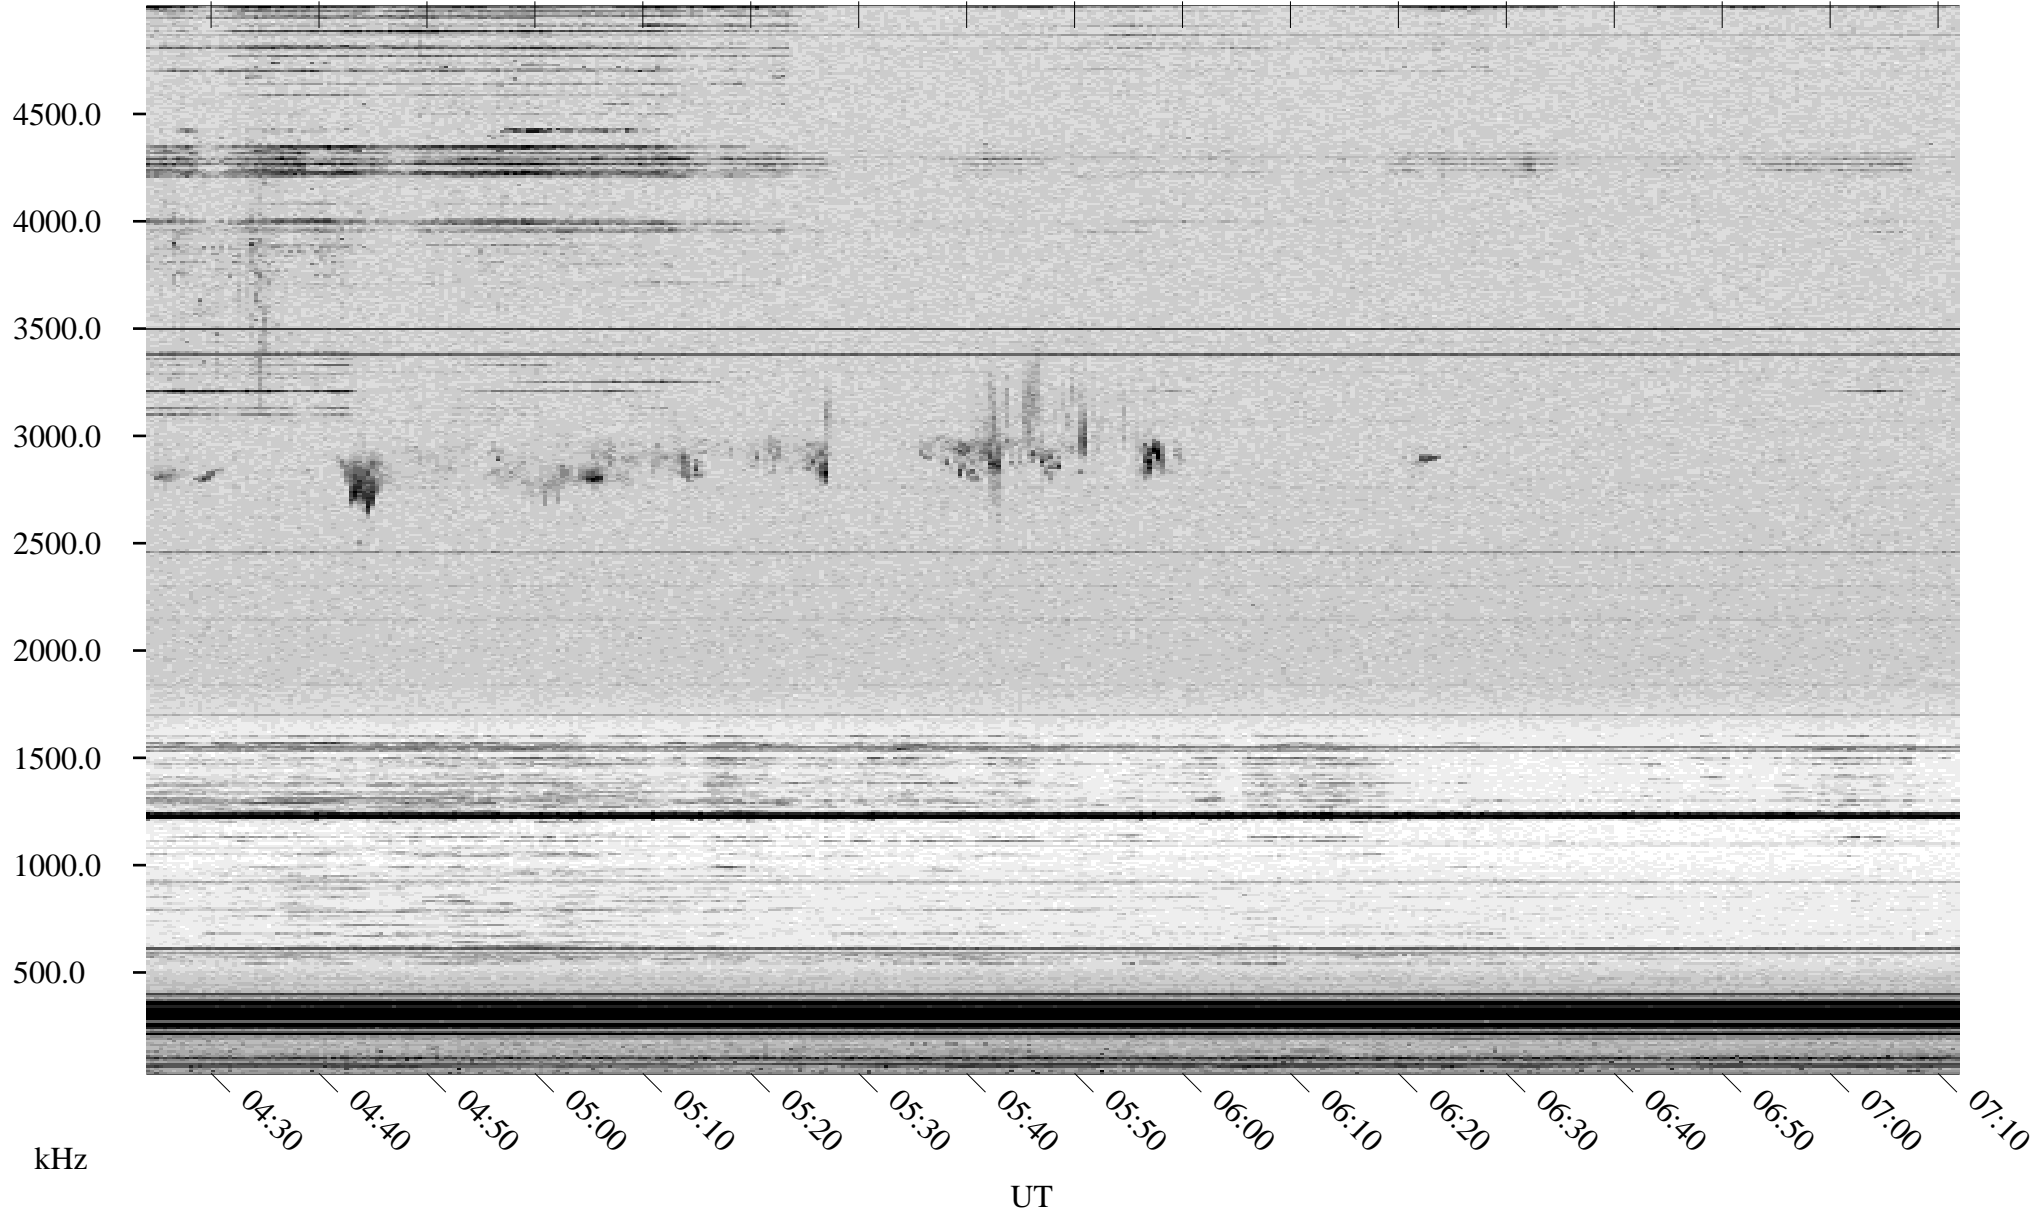

# 10/02/1998 Churchill, Manitoba

Linear Scale    Black = 161    White = 15

ch982751.r00m max\_12

Page 1

# 10/02/1998 Churchill, Manitoba

Linear Scale    Black = 161    White = 15

ch982751.r00m max\_12

Page 2

# 10/03/1998 Churchill, Manitoba

Linear Scale    Black = 161    White = 15

ch982751.r00m max\_12

Page 3

# 10/03/1998 Churchill, Manitoba

Linear Scale    Black = 161    White = 15

ch982751.r00m max\_12

Page 4