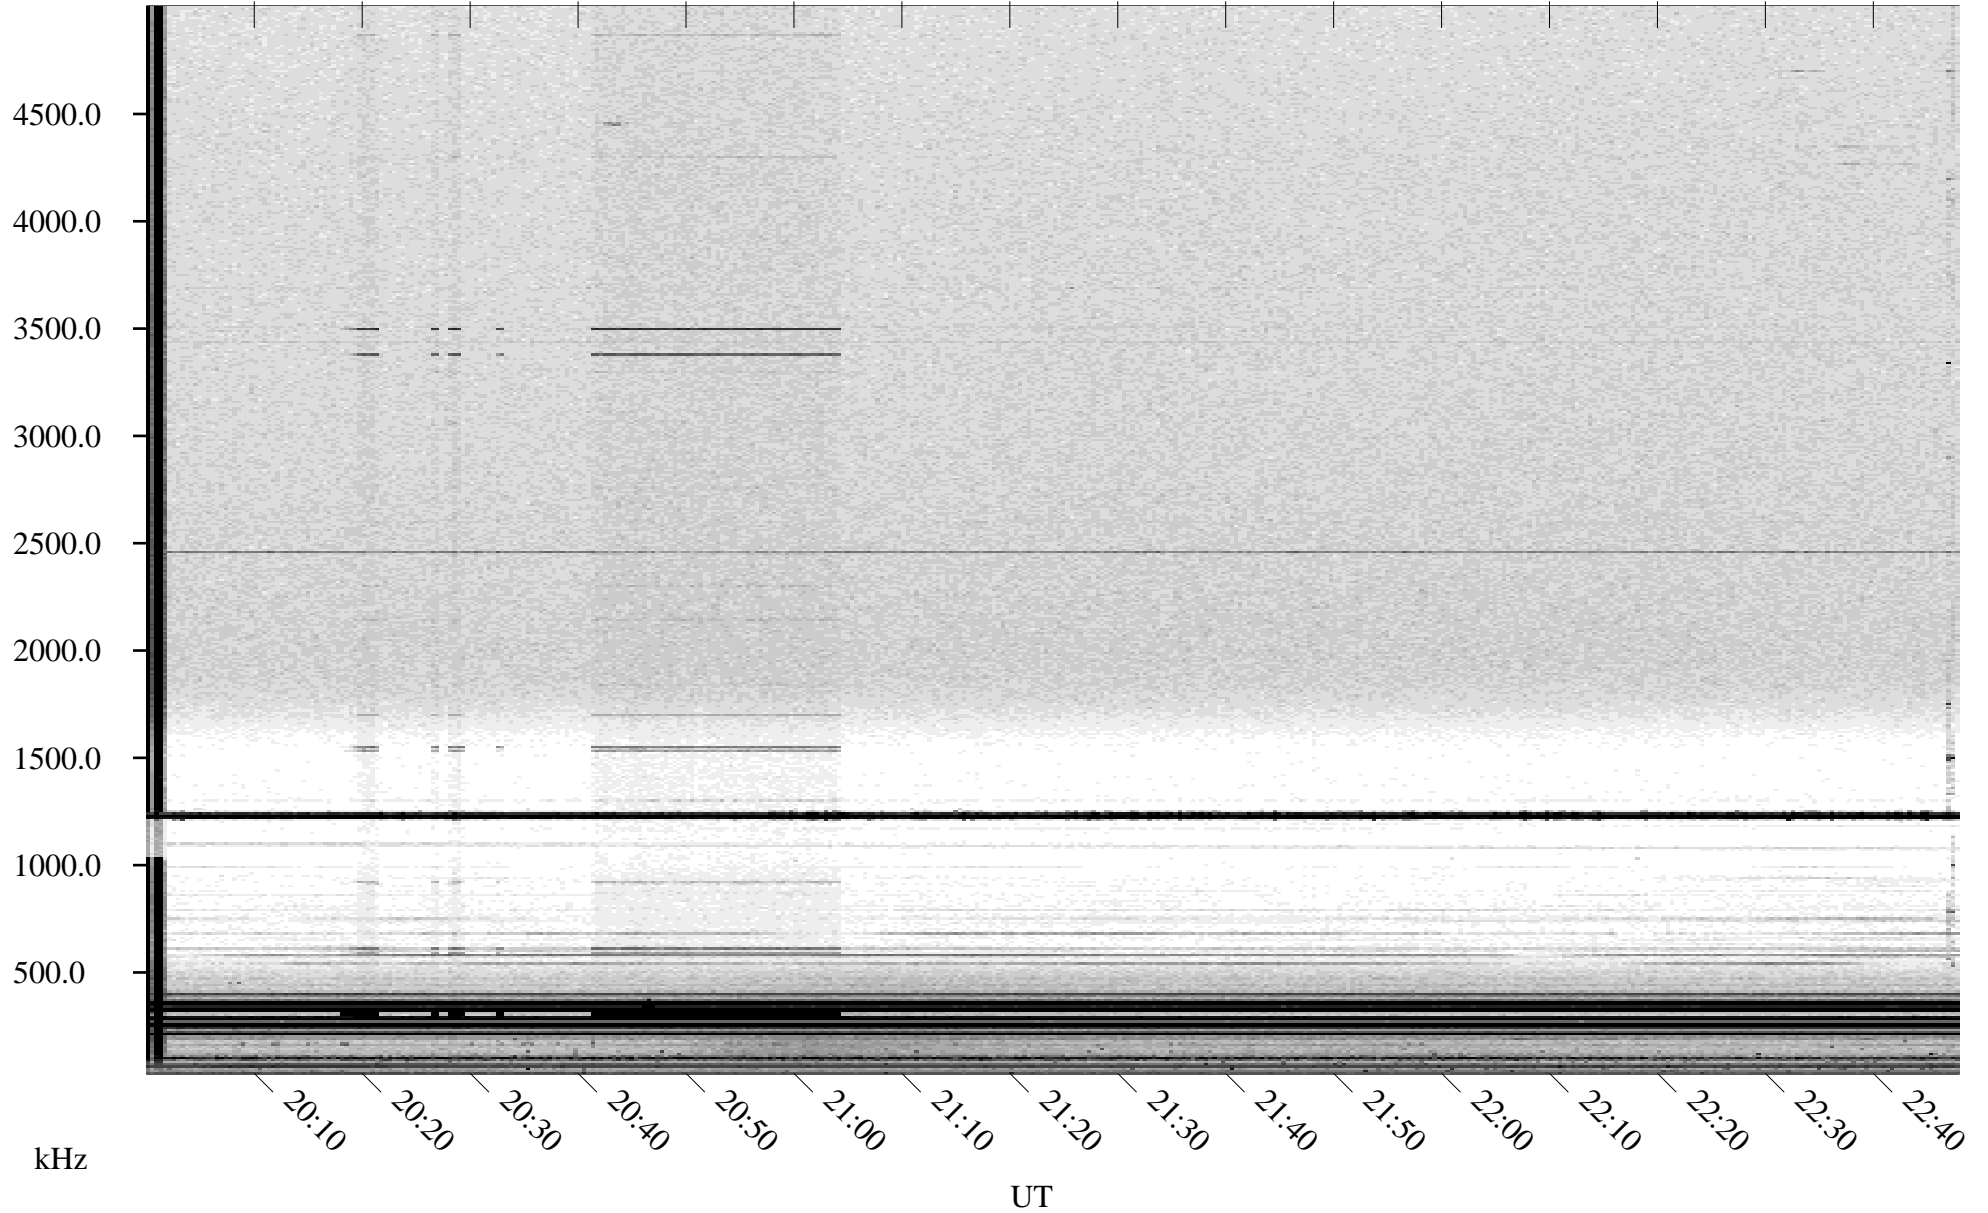

# 10/02/1998 Churchill, Manitoba

Linear Scale    Black = 161    White = 15

ch982751.r00m max\_12

Page 1

# 10/02/1998 Churchill, Manitoba

Linear Scale    Black = 161    White = 15

ch982751.r00m max\_12

Page 2

# 10/03/1998 Churchill, Manitoba

Linear Scale    Black = 161    White = 15

ch982751.r00m max\_12

Page 3

# 10/03/1998 Churchill, Manitoba

Linear Scale    Black = 161    White = 15

ch982751.r00m max\_12

Page 4