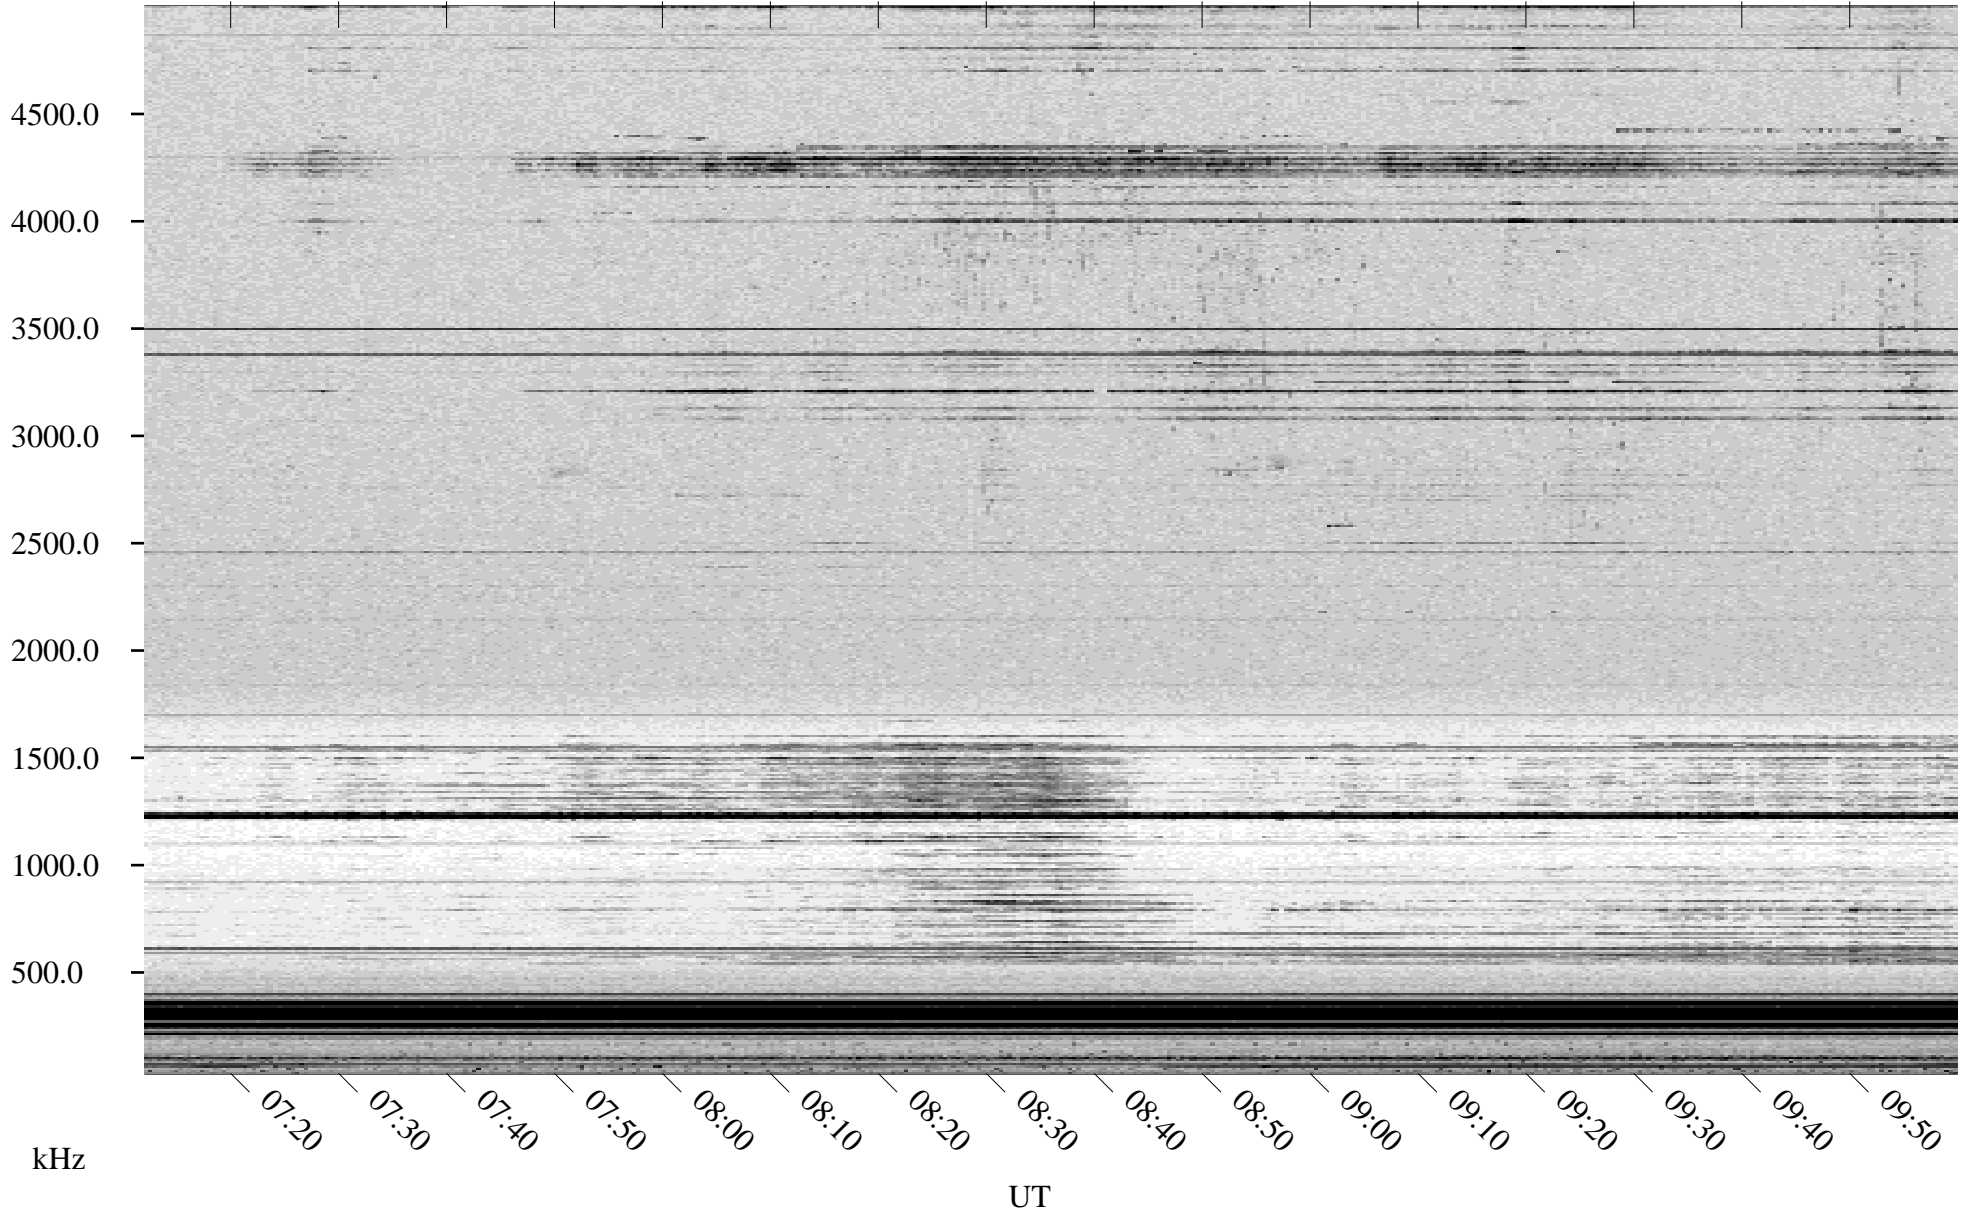

# 10/03/1998 Churchill, Manitoba

Linear Scale    Black = 161    White = 15

ch982751.r00m max\_12

Page 3

# 10/03/1998 Churchill, Manitoba

Linear Scale    Black = 161    White = 15

ch982751.r00m max\_12

Page 4

# 10/03/1998 Churchill, Manitoba

Linear Scale    Black = 161    White = 15

ch982751.r00m max\_12

Page 5

# 10/03/1998 Churchill, Manitoba

Linear Scale    Black = 161    White = 15

ch982751.r00m max\_12

Page 6