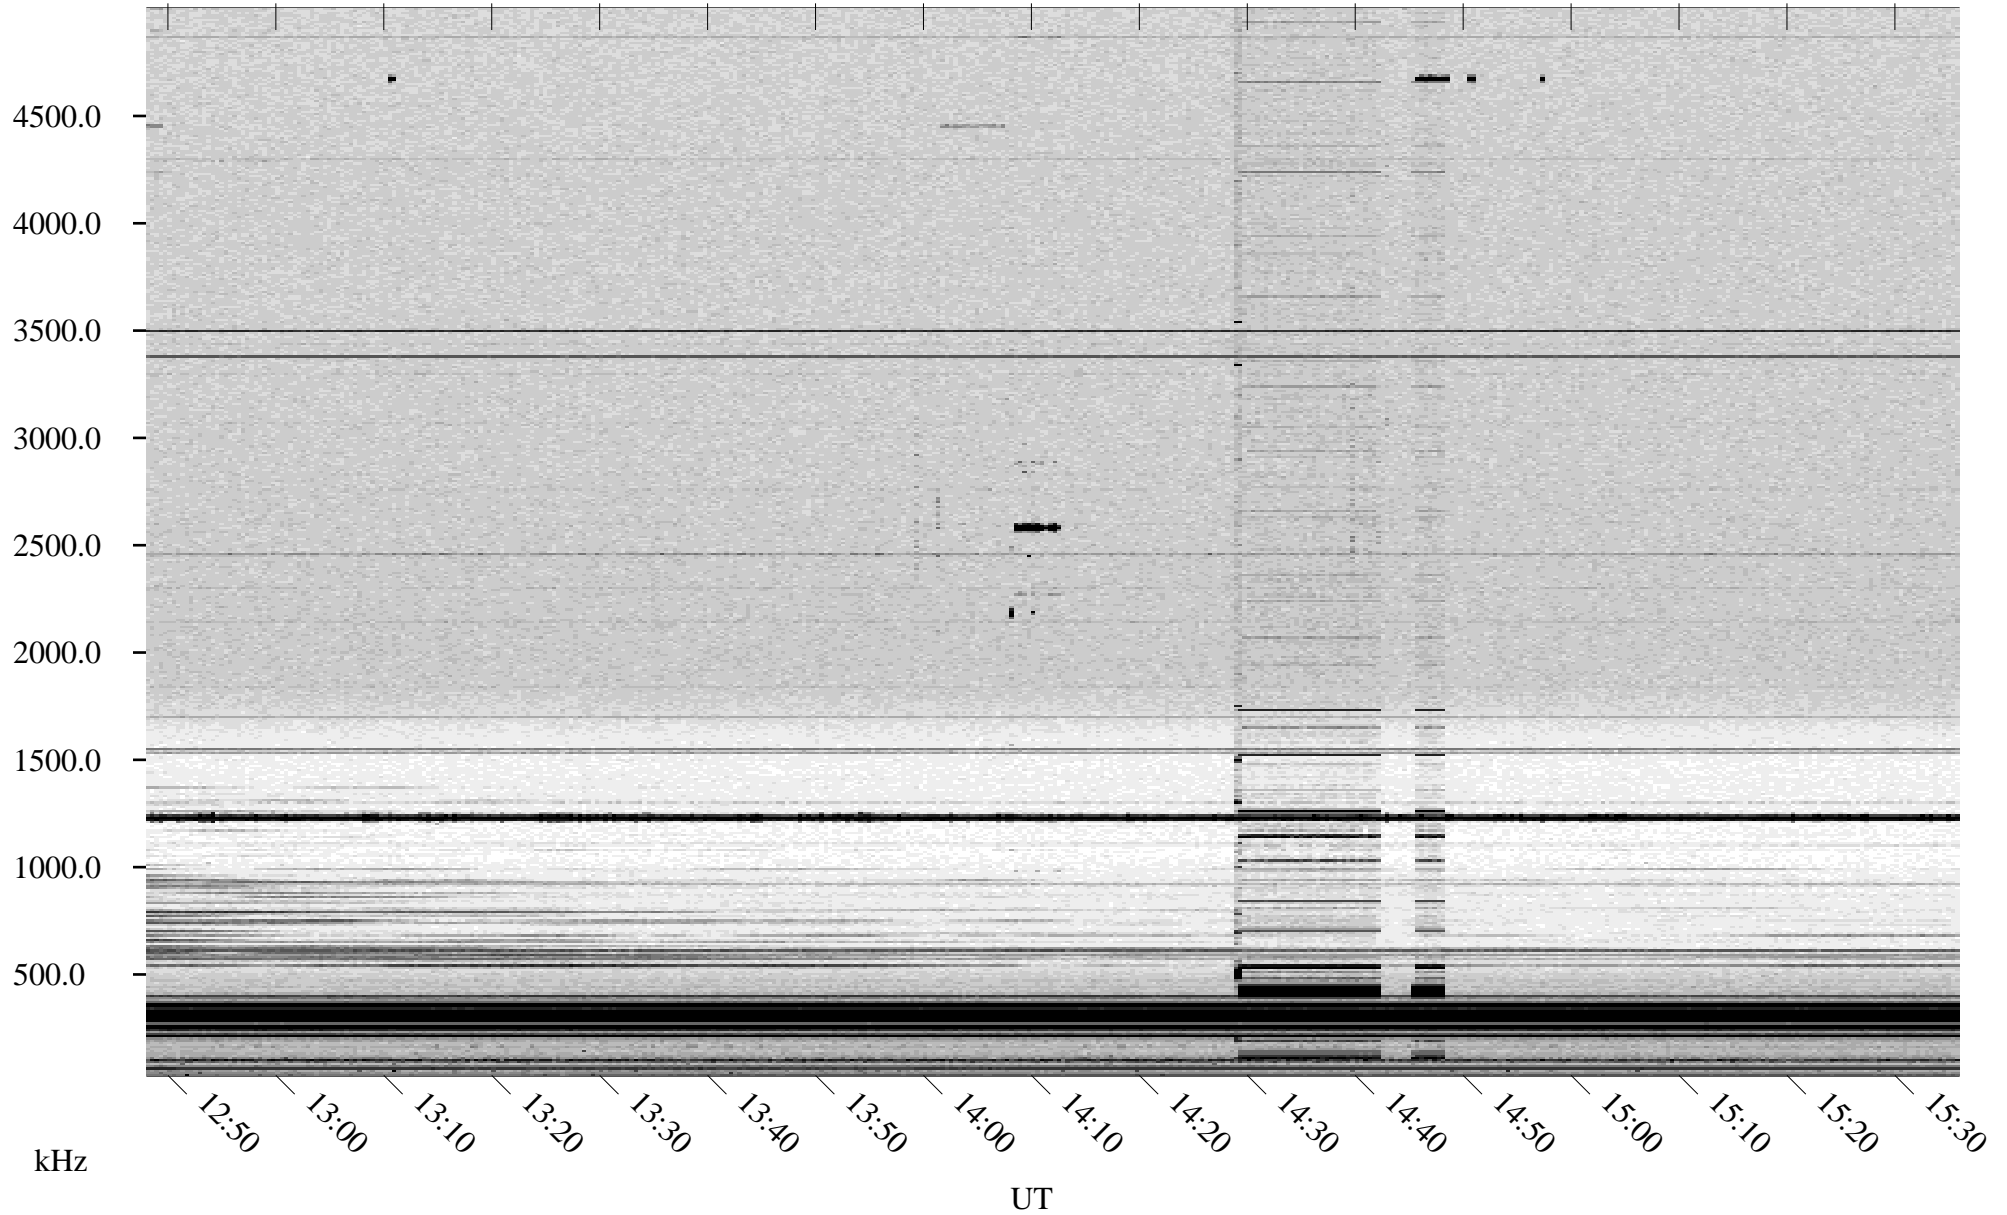

# 10/03/1998 Churchill, Manitoba

Linear Scale    Black = 161    White = 15

ch982751.r00m max\_12

Page 5

# 10/03/1998 Churchill, Manitoba

Linear Scale    Black = 161    White = 15

ch982751.r00m max\_12

Page 6

# 10/03/1998 Churchill, Manitoba

Linear Scale    Black = 161    White = 15

ch982751.r00m max\_12

Page 7

# 10/03/1998 Churchill, Manitoba

Linear Scale    Black = 161    White = 15

ch982751.r00m max\_12