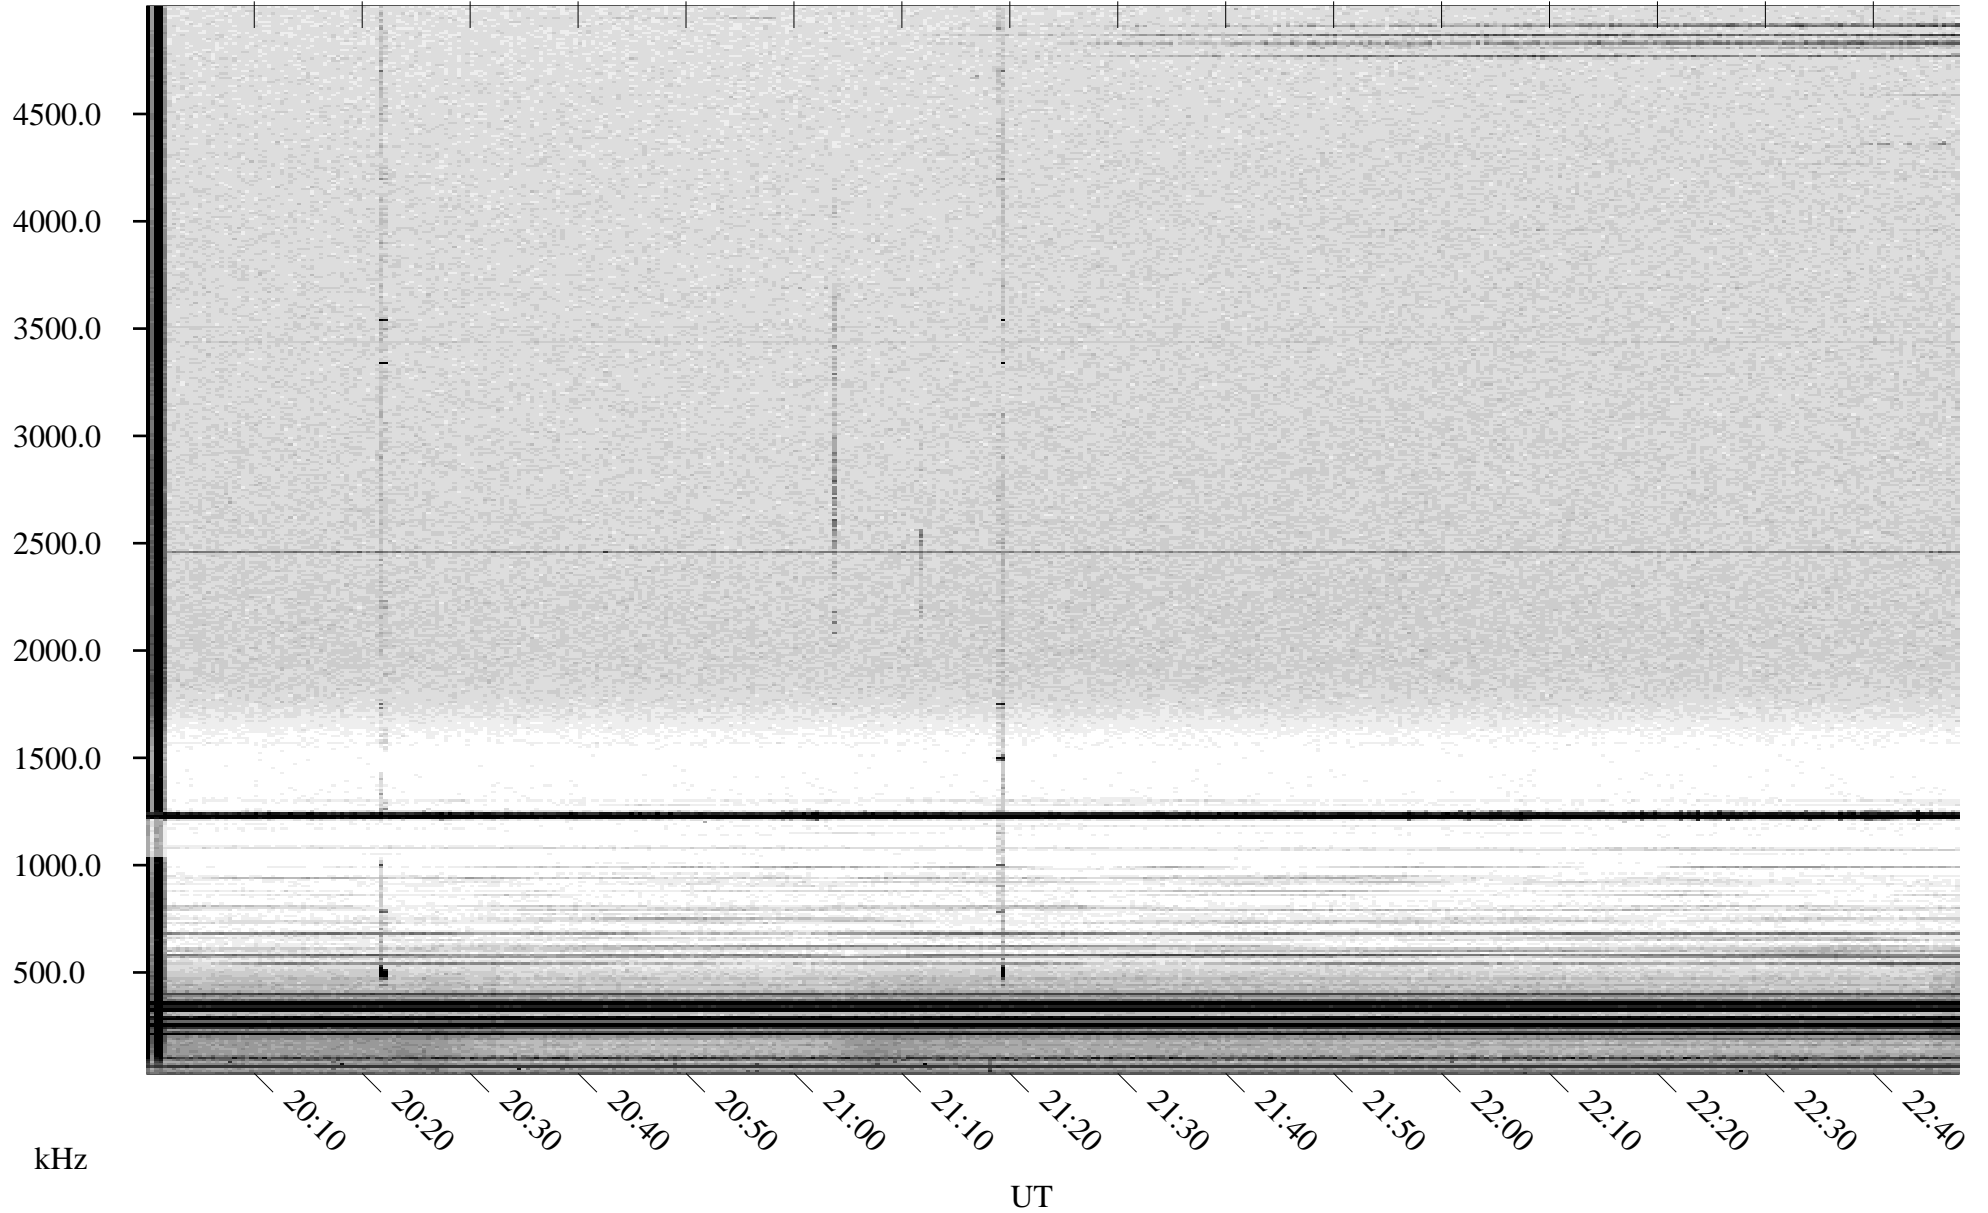

10/03/1998 Churchill, Manitoba

Linear Scale Black = 161 White = 15

ch98276l.r00m max_12

Page 1

10/03/1998 Churchill, Manitoba

Linear Scale Black = 161 White = 15

ch98276l.r00m max_12

Page 2

10/04/1998 Churchill, Manitoba

Linear Scale Black = 161 White = 15

ch98276l.r00m max_12

Page 3

10/04/1998 Churchill, Manitoba

Linear Scale Black = 161 White = 15

ch98276l.r00m max_12

Page 4

10/04/1998 Churchill, Manitoba

Linear Scale Black = 161 White = 15

ch98276l.r00m max_12

Page 5

10/04/1998 Churchill, Manitoba

Linear Scale Black = 161 White = 15

ch98276l.r00m max_12

Page 6

10/04/1998 Churchill, Manitoba

Linear Scale Black = 161 White = 15

ch98276l.r00m max_12

Page 7

10/04/1998 Churchill, Manitoba

Linear Scale Black = 161 White = 15

ch98276l.r00m max_12