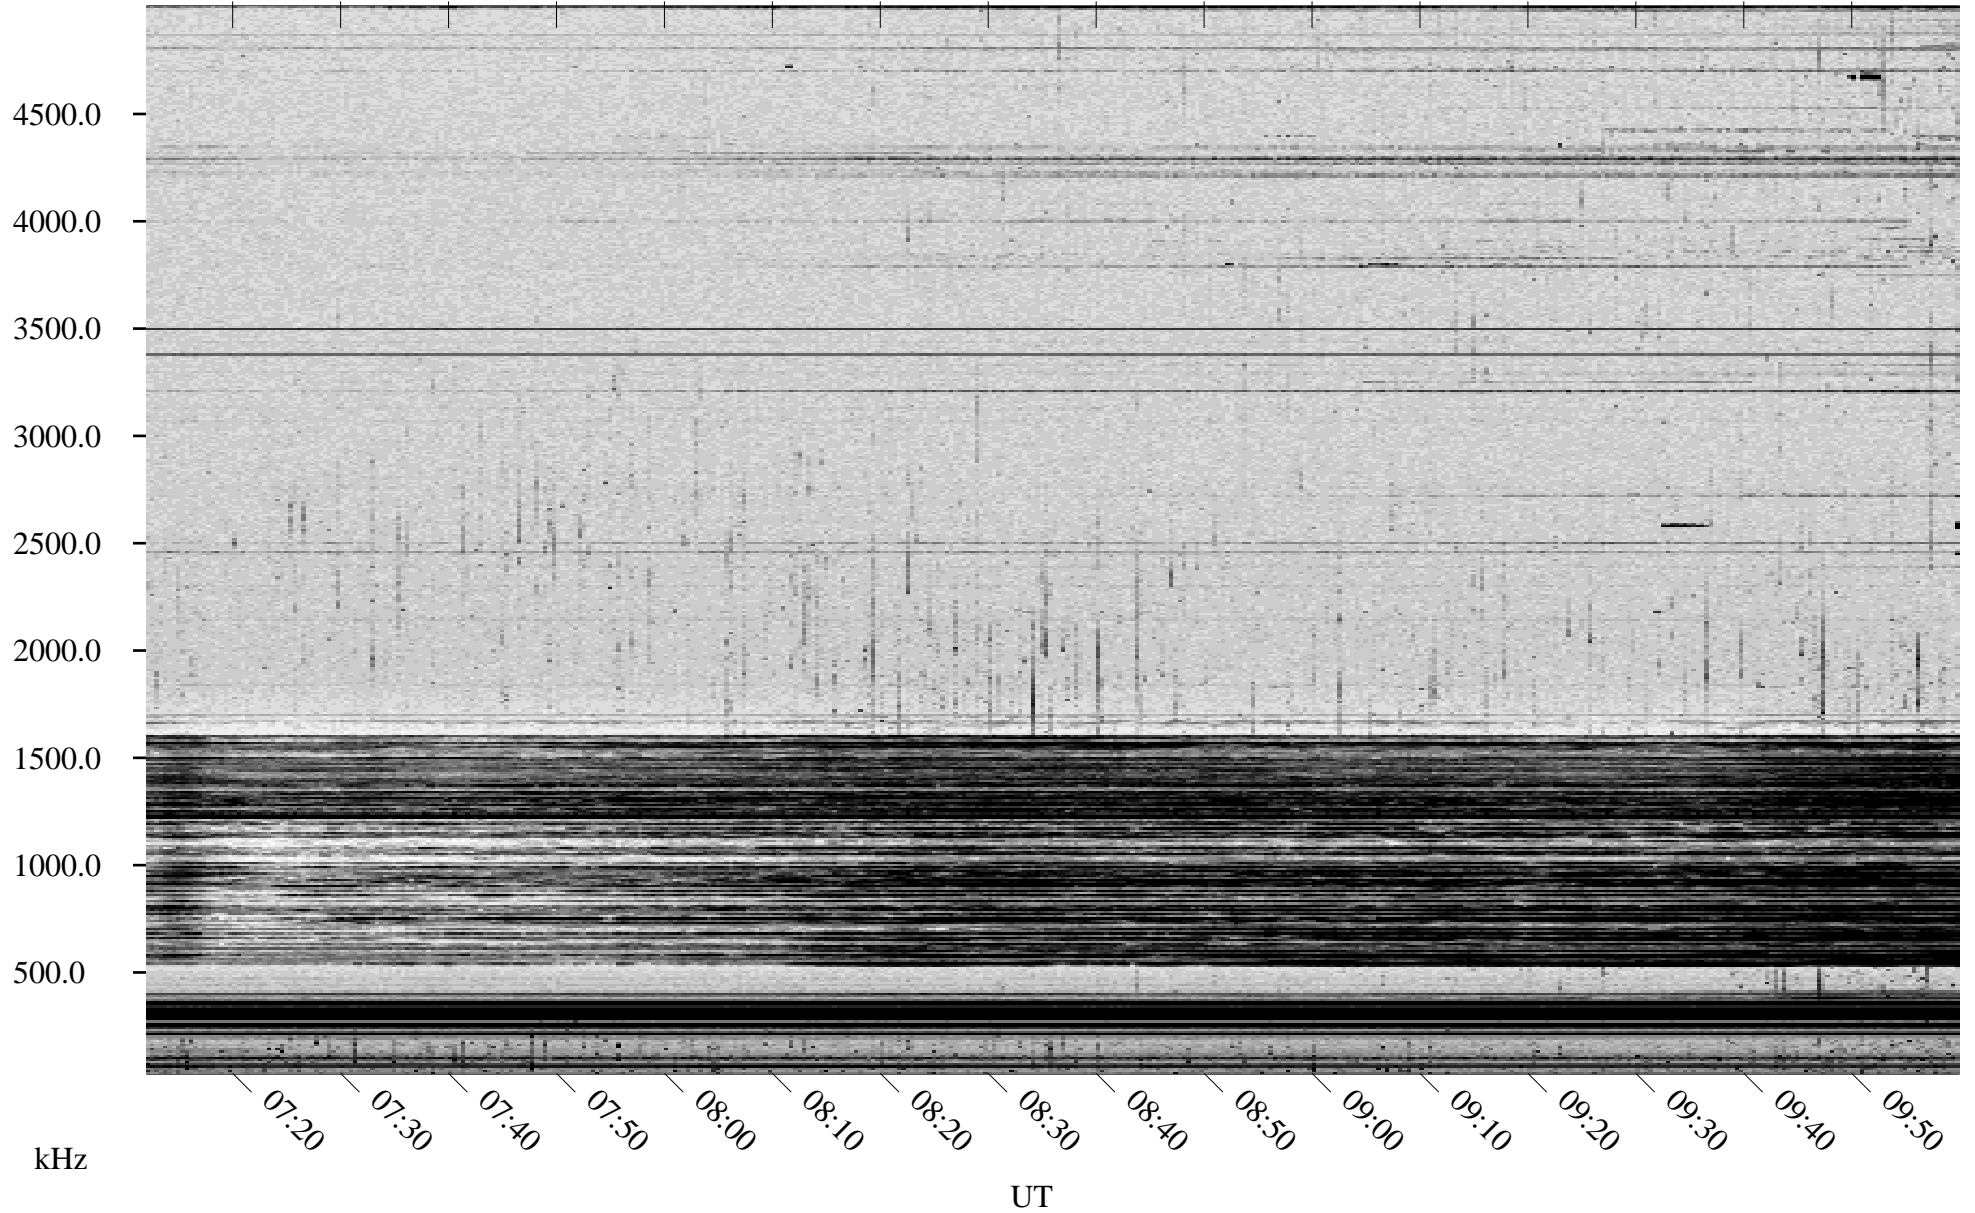

10/03/1998 Churchill, Manitoba

Linear Scale Black = 161 White = 15

ch98276l.r00m max_12

Page 1

10/03/1998 Churchill, Manitoba

Linear Scale Black = 161 White = 15

ch98276l.r00m max_12

Page 2

10/04/1998 Churchill, Manitoba

Linear Scale Black = 161 White = 15

ch98276l.r00m max_12

Page 3

10/04/1998 Churchill, Manitoba

Linear Scale Black = 161 White = 15

ch98276l.r00m max_12

Page 4

10/04/1998 Churchill, Manitoba

Linear Scale Black = 161 White = 15

ch98276l.r00m max_12

Page 5

10/04/1998 Churchill, Manitoba

Linear Scale Black = 161 White = 15

ch98276l.r00m max_12

Page 6

10/04/1998 Churchill, Manitoba

Linear Scale Black = 161 White = 15

ch98276l.r00m max_12

Page 7

10/04/1998 Churchill, Manitoba

Linear Scale Black = 161 White = 15

ch98276l.r00m max_12