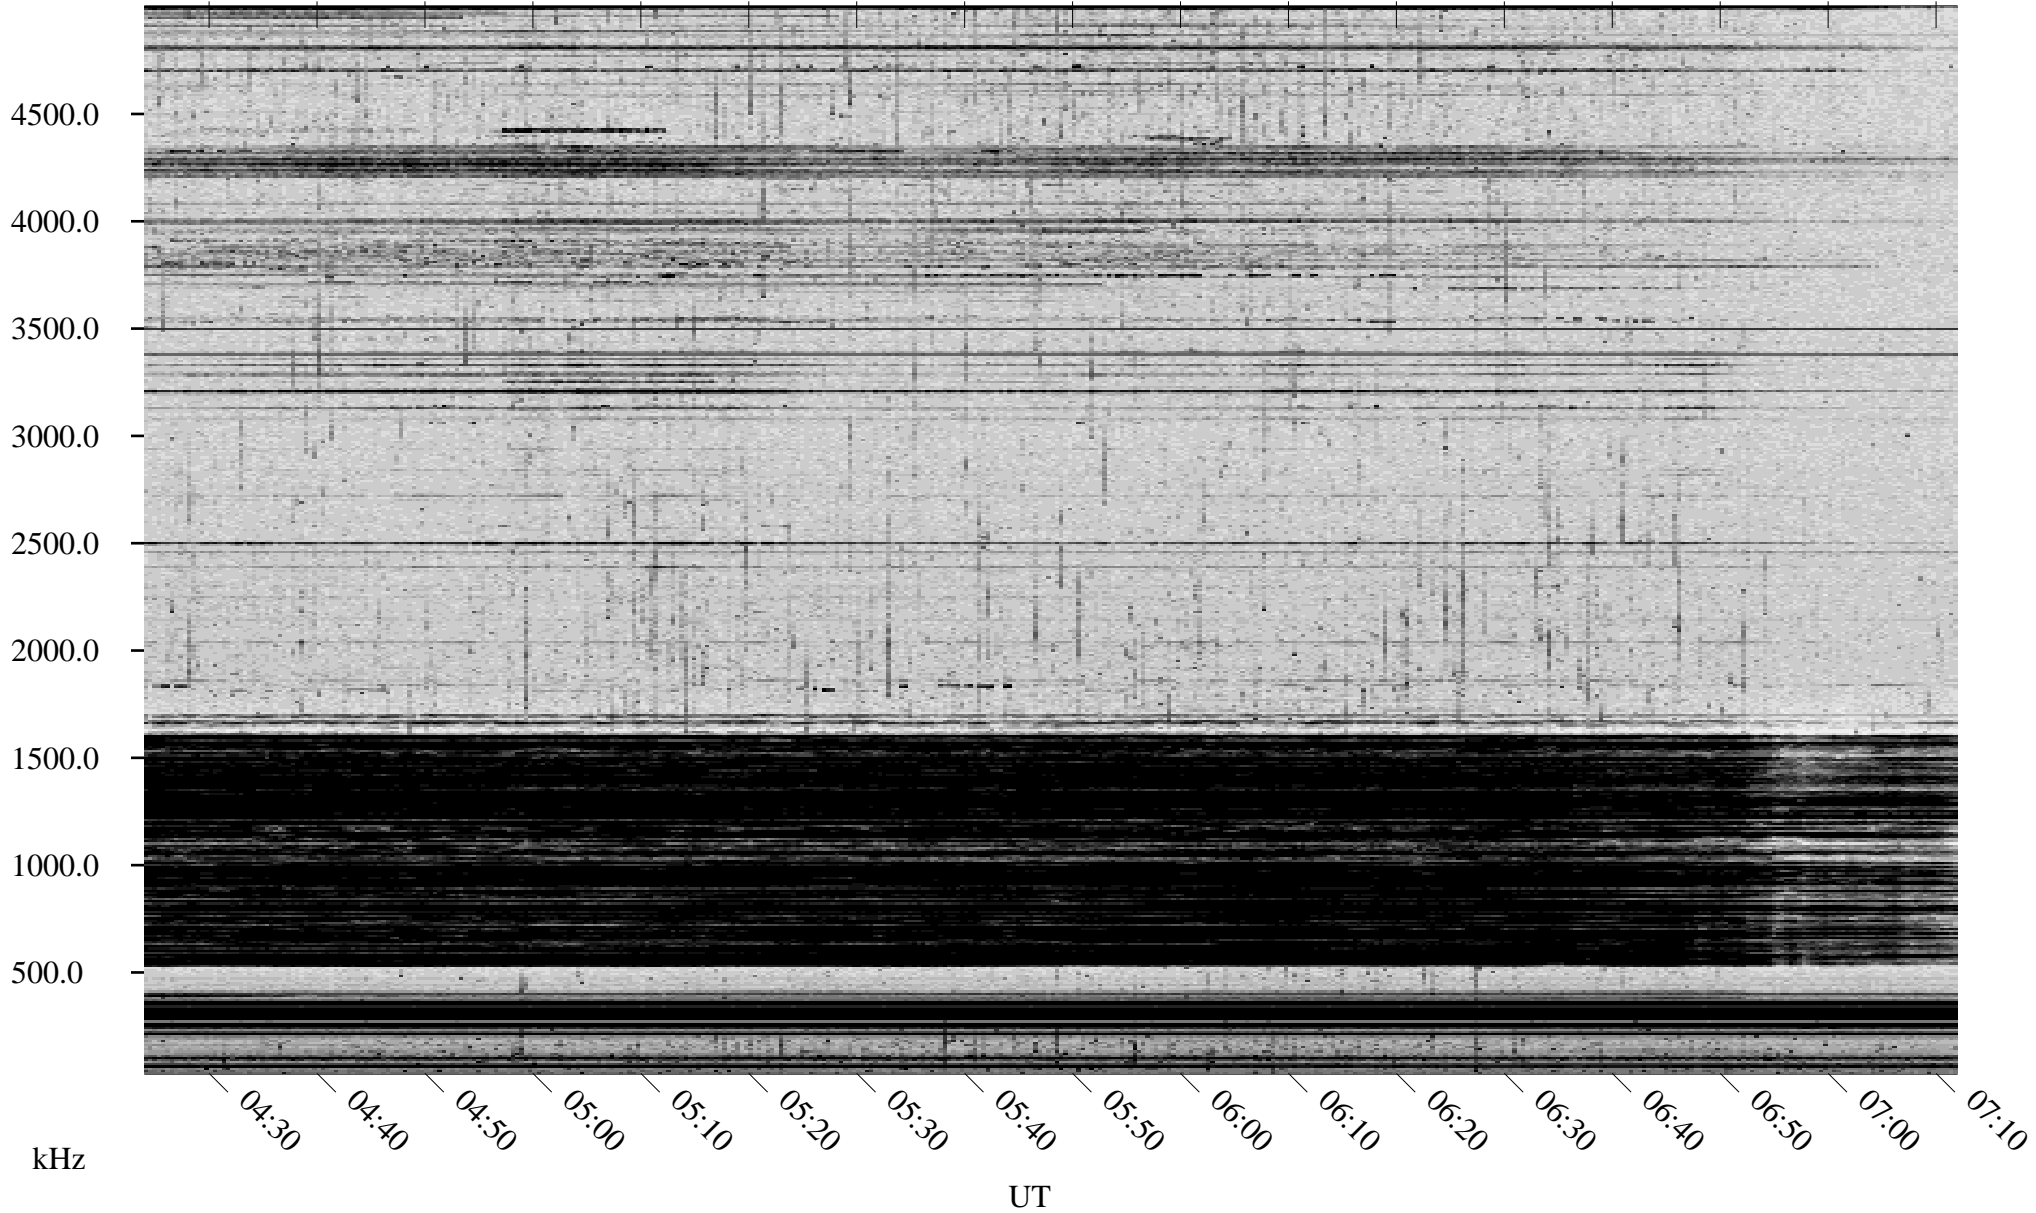

10/03/1998 Churchill, Manitoba

Linear Scale Black = 161 White = 15

ch98276l.r00m max_12

Page 1

10/03/1998 Churchill, Manitoba

Linear Scale Black = 161 White = 15

ch98276l.r00m max_12

Page 2

10/04/1998 Churchill, Manitoba

Linear Scale Black = 161 White = 15

ch98276l.r00m max_12

Page 3

10/04/1998 Churchill, Manitoba

Linear Scale Black = 161 White = 15

ch98276l.r00m max_12

Page 4

10/04/1998 Churchill, Manitoba

Linear Scale Black = 161 White = 15

ch98276l.r00m max_12

Page 5

10/04/1998 Churchill, Manitoba

Linear Scale Black = 161 White = 15

ch98276l.r00m max_12

Page 6

10/04/1998 Churchill, Manitoba

Linear Scale Black = 161 White = 15

ch98276l.r00m max_12

Page 7

10/04/1998 Churchill, Manitoba

Linear Scale Black = 161 White = 15

ch98276l.r00m max_12