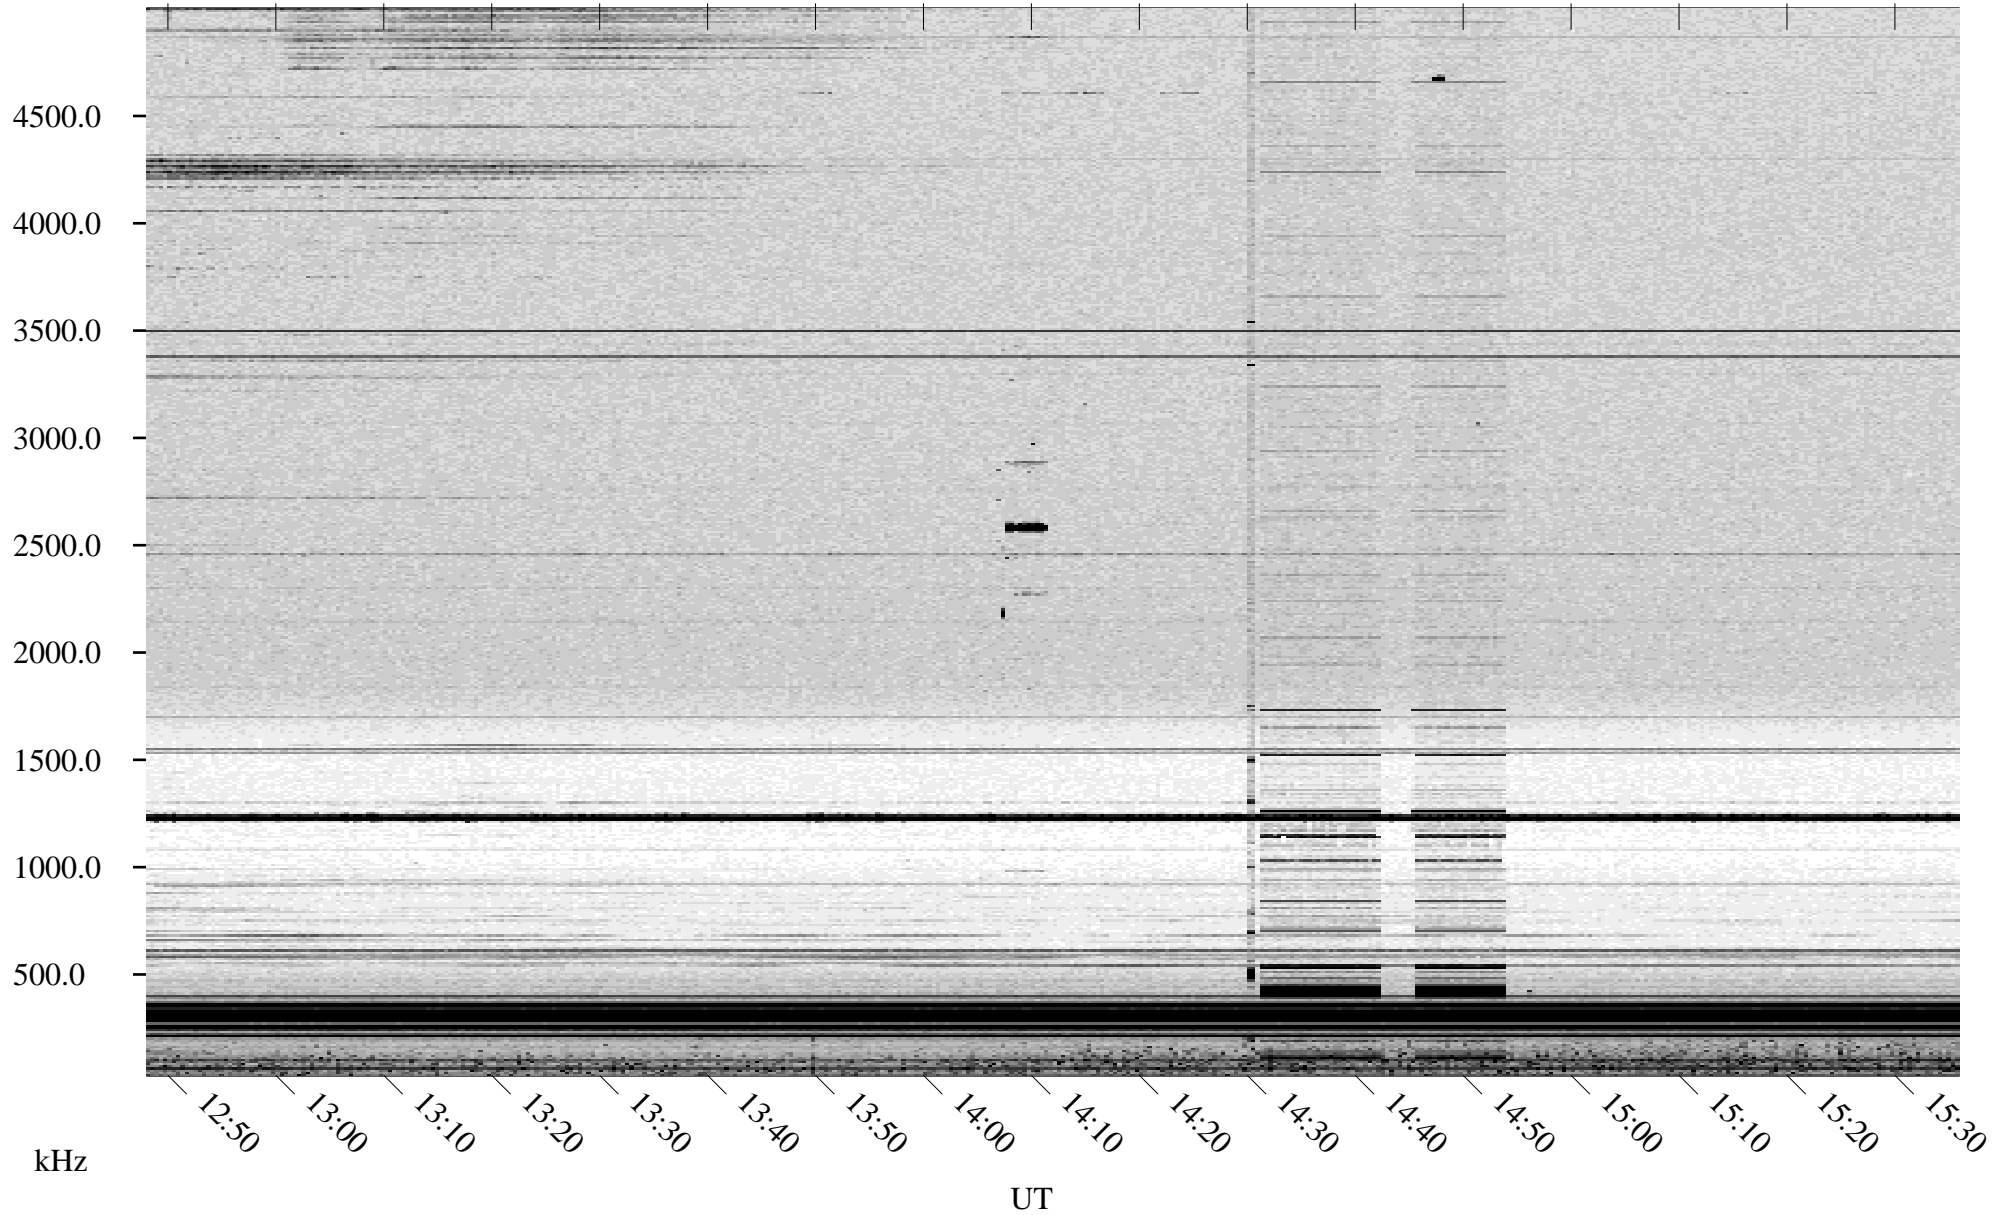

10/03/1998 Churchill, Manitoba

Linear Scale Black = 161 White = 15

ch98276l.r00m max_12

Page 1

10/03/1998 Churchill, Manitoba

Linear Scale Black = 161 White = 15

ch98276l.r00m max_12

Page 2

10/04/1998 Churchill, Manitoba

Linear Scale Black = 161 White = 15

ch98276l.r00m max_12

Page 3

10/04/1998 Churchill, Manitoba

Linear Scale Black = 161 White = 15

ch98276l.r00m max_12

Page 4

10/04/1998 Churchill, Manitoba

Linear Scale Black = 161 White = 15

ch98276l.r00m max_12

Page 5

10/04/1998 Churchill, Manitoba

Linear Scale Black = 161 White = 15

ch98276l.r00m max_12

Page 6

10/04/1998 Churchill, Manitoba

Linear Scale Black = 161 White = 15

ch98276l.r00m max_12

Page 7

10/04/1998 Churchill, Manitoba

Linear Scale Black = 161 White = 15

ch98276l.r00m max_12