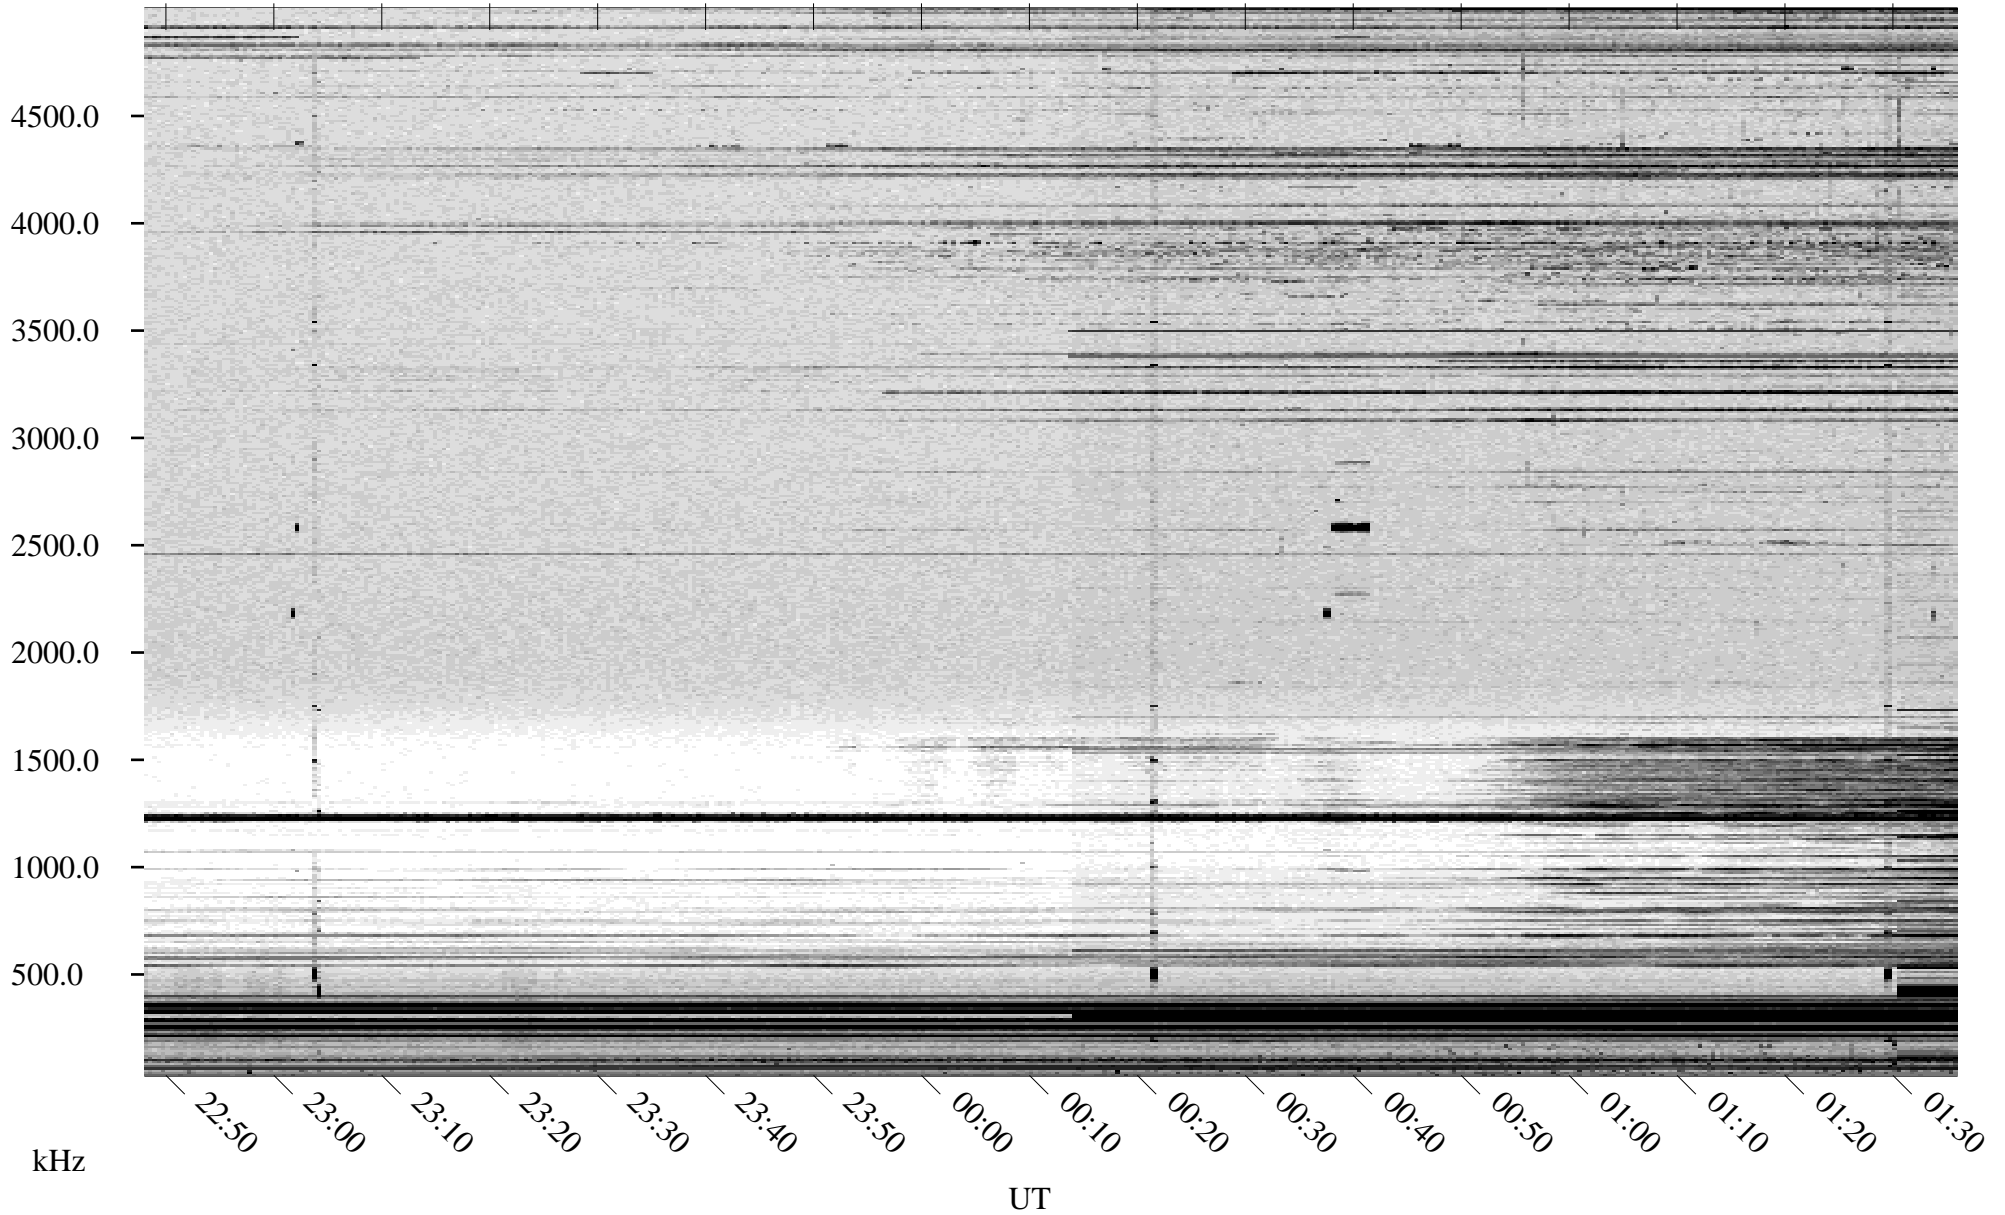

10/03/1998 Churchill, Manitoba

Linear Scale Black = 161 White = 15

ch98276l.r00m max_12

Page 1

10/03/1998 Churchill, Manitoba

Linear Scale Black = 161 White = 15

ch98276l.r00m max_12

Page 2

10/04/1998 Churchill, Manitoba

Linear Scale Black = 161 White = 15

ch98276l.r00m max_12

Page 3

10/04/1998 Churchill, Manitoba

Linear Scale Black = 161 White = 15

ch98276l.r00m max_12

Page 4

10/04/1998 Churchill, Manitoba

Linear Scale Black = 161 White = 15

ch98276l.r00m max_12

Page 5

10/04/1998 Churchill, Manitoba

Linear Scale Black = 161 White = 15

ch98276l.r00m max_12

Page 6

10/04/1998 Churchill, Manitoba

Linear Scale Black = 161 White = 15

ch98276l.r00m max_12

Page 7

10/04/1998 Churchill, Manitoba

Linear Scale Black = 161 White = 15

ch98276l.r00m max_12