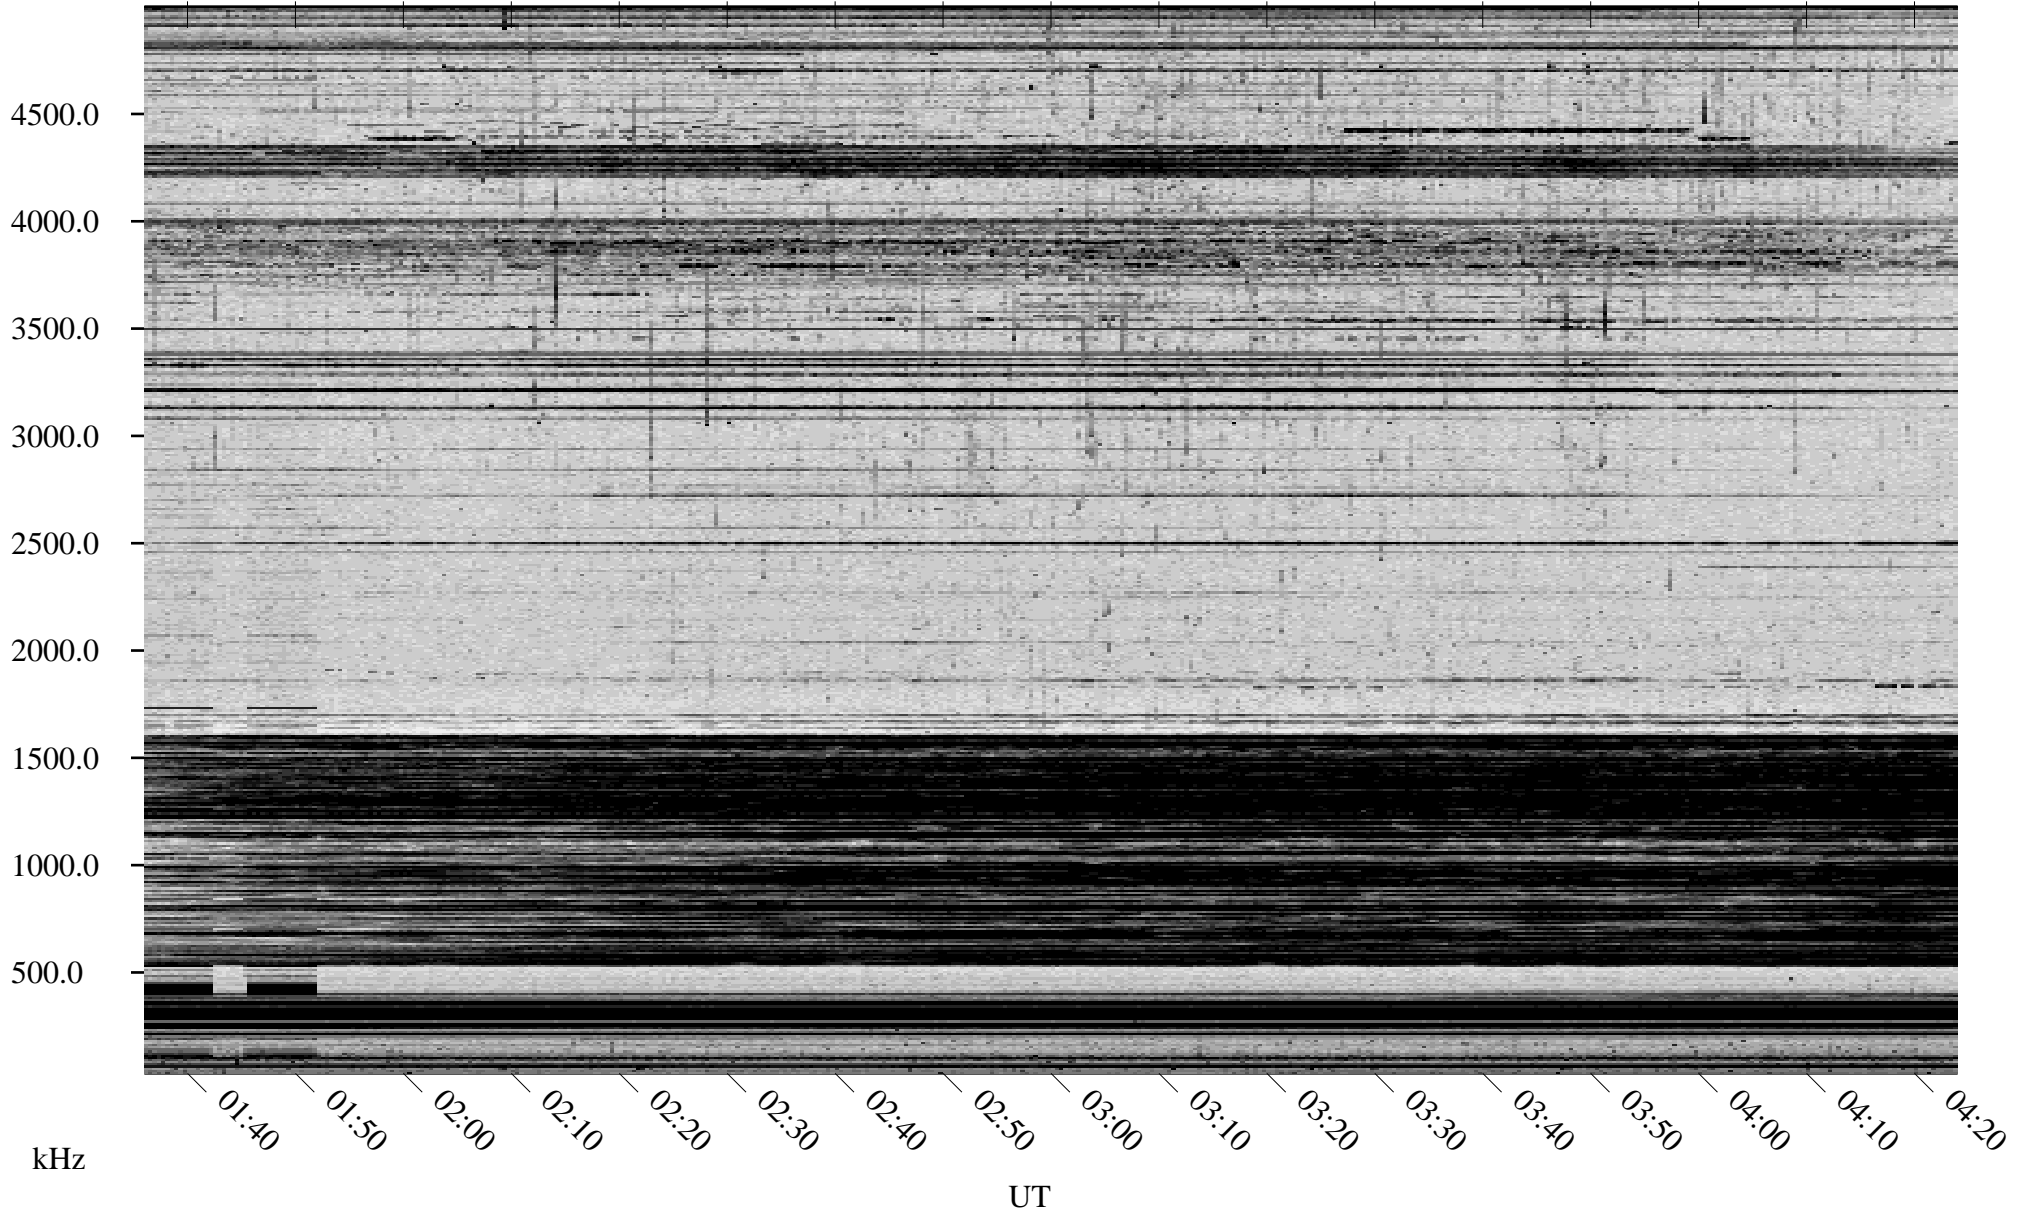

10/03/1998 Churchill, Manitoba

Linear Scale Black = 161 White = 15

ch98276l.r00m max_12

Page 1

10/03/1998 Churchill, Manitoba

Linear Scale Black = 161 White = 15

ch98276l.r00m max_12

Page 2

10/04/1998 Churchill, Manitoba

Linear Scale Black = 161 White = 15

ch98276l.r00m max_12

Page 3

10/04/1998 Churchill, Manitoba

Linear Scale Black = 161 White = 15

ch98276l.r00m max_12

Page 4

10/04/1998 Churchill, Manitoba

Linear Scale Black = 161 White = 15

ch98276l.r00m max_12

Page 5

10/04/1998 Churchill, Manitoba

Linear Scale Black = 161 White = 15

ch98276l.r00m max_12

Page 6

10/04/1998 Churchill, Manitoba

Linear Scale Black = 161 White = 15

ch98276l.r00m max_12

Page 7

10/04/1998 Churchill, Manitoba

Linear Scale Black = 161 White = 15

ch98276l.r00m max_12