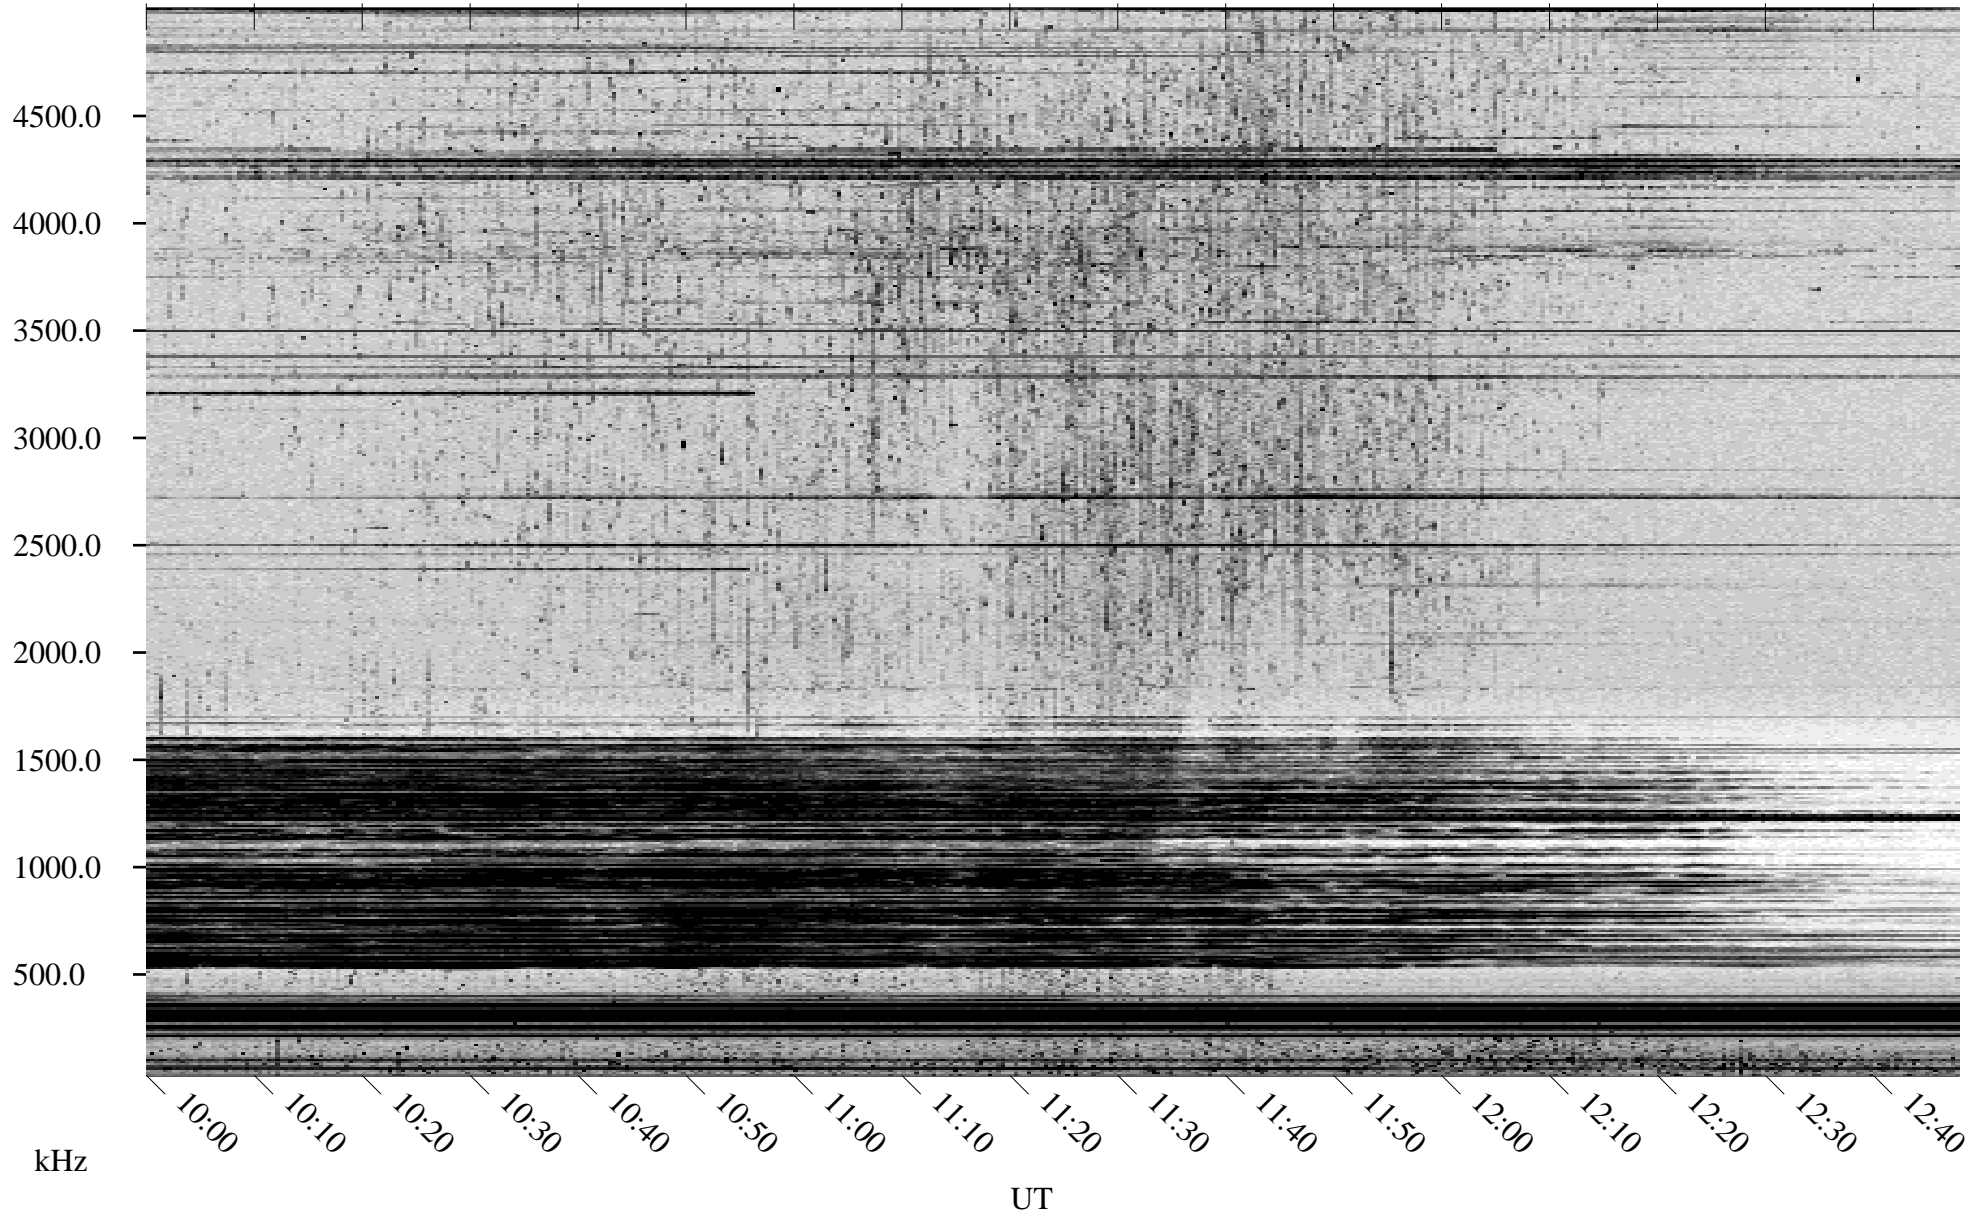

10/03/1998 Churchill, Manitoba

Linear Scale Black = 161 White = 15

ch98276l.r00m max_12

Page 1

10/03/1998 Churchill, Manitoba

Linear Scale Black = 161 White = 15

ch98276l.r00m max_12

Page 2

10/04/1998 Churchill, Manitoba

Linear Scale Black = 161 White = 15

ch98276l.r00m max_12

Page 3

10/04/1998 Churchill, Manitoba

Linear Scale Black = 161 White = 15

ch98276l.r00m max_12

Page 4

10/04/1998 Churchill, Manitoba

Linear Scale Black = 161 White = 15

ch98276l.r00m max_12

Page 5

10/04/1998 Churchill, Manitoba

Linear Scale Black = 161 White = 15

ch98276l.r00m max_12

Page 6

10/04/1998 Churchill, Manitoba

Linear Scale Black = 161 White = 15

ch98276l.r00m max_12

Page 7

10/04/1998 Churchill, Manitoba

Linear Scale Black = 161 White = 15

ch98276l.r00m max_12