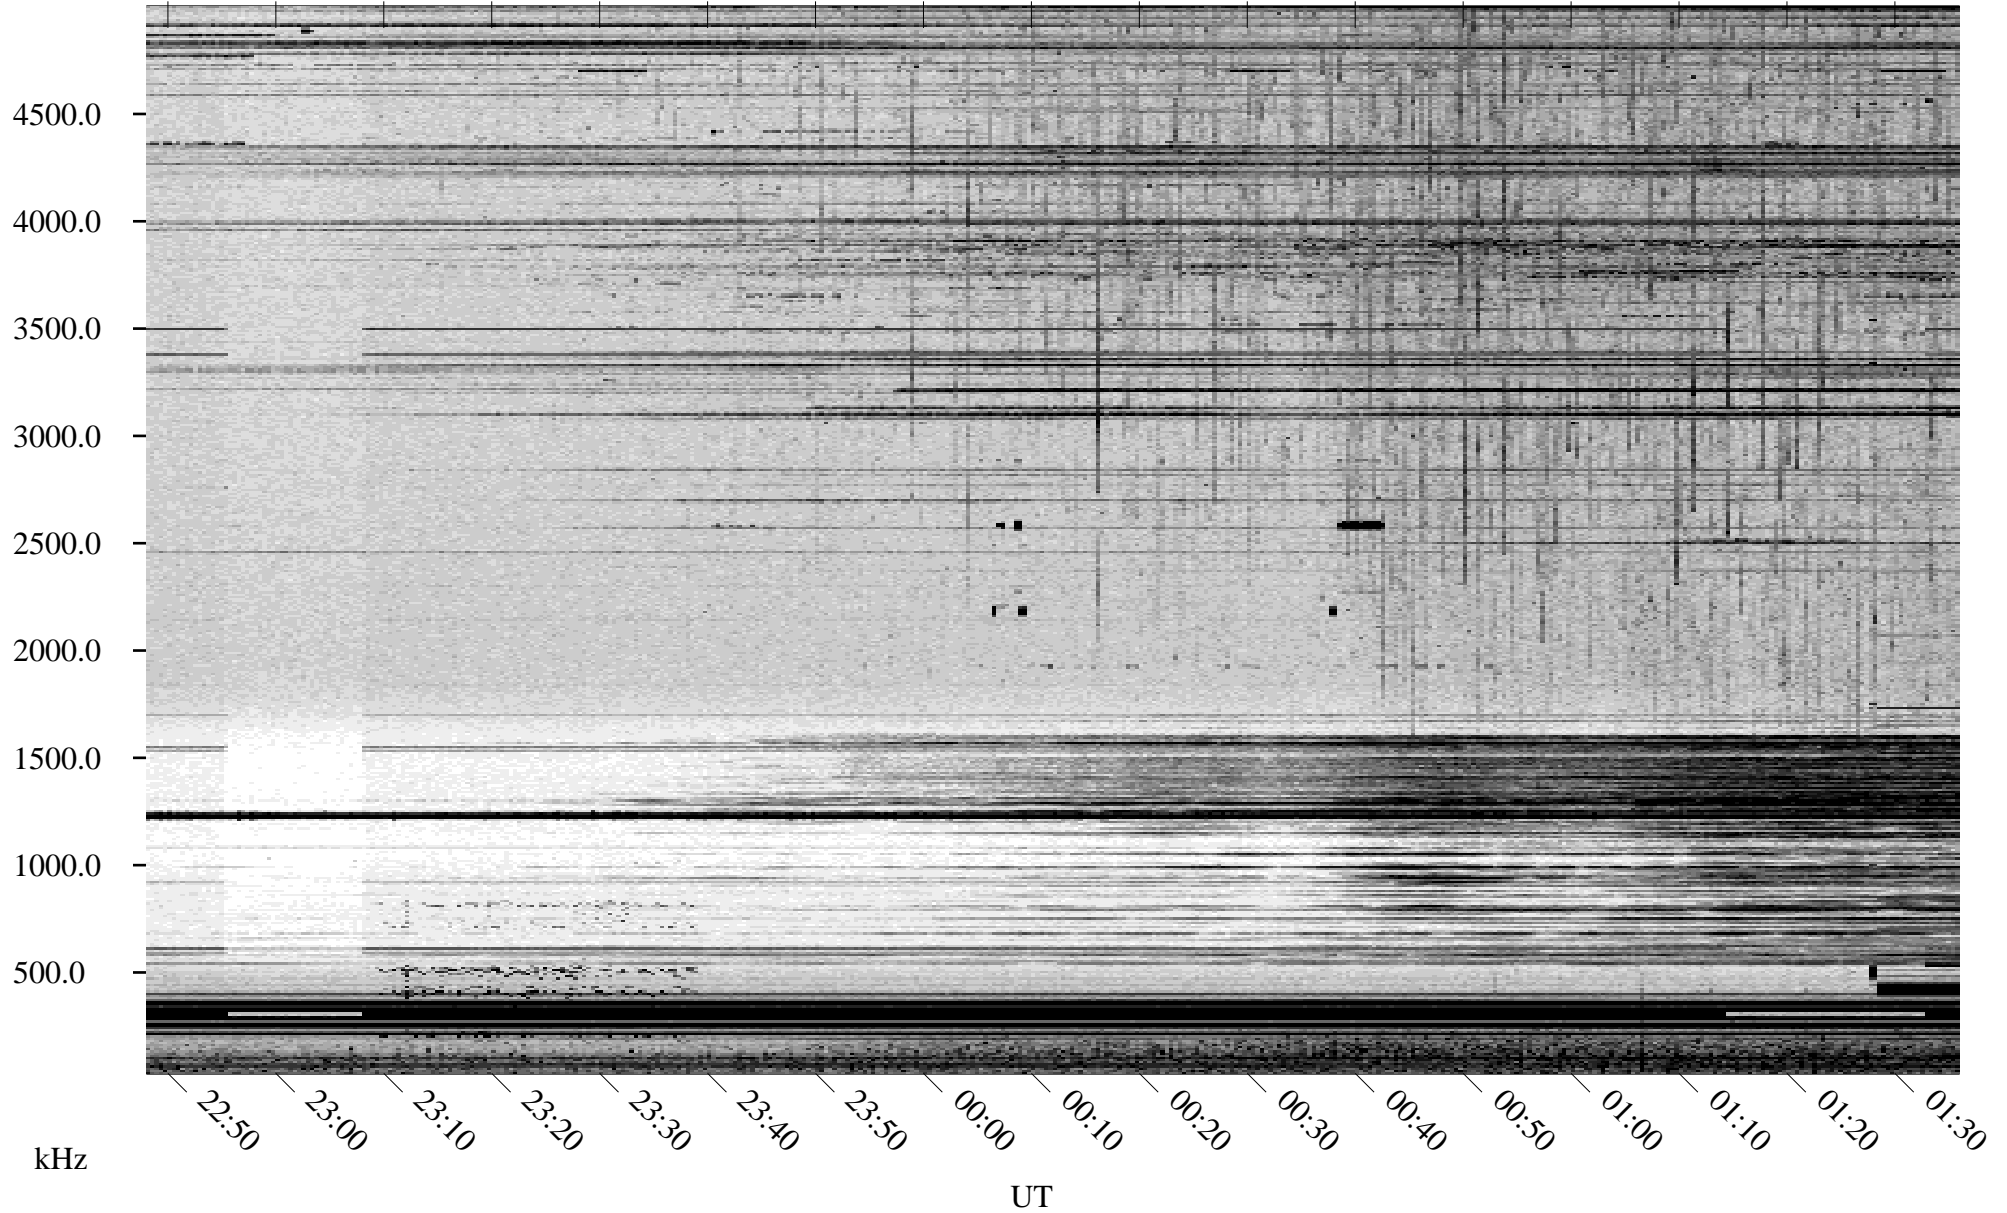

# 10/04/1998 Churchill, Manitoba

Linear Scale Black = 161 White = 15

ch982771.r00m max\_12

Page 1

# 10/04/1998 Churchill, Manitoba

Linear Scale    Black = 161    White = 15

ch982771l.r00m max\_12

Page 2

# 10/05/1998 Churchill, Manitoba

Linear Scale    Black = 161    White = 15

ch982771.r00m max\_12

Page 3

# 10/05/1998 Churchill, Manitoba

Linear Scale    Black = 161    White = 15

ch982771l.r00m max\_12

Page 4