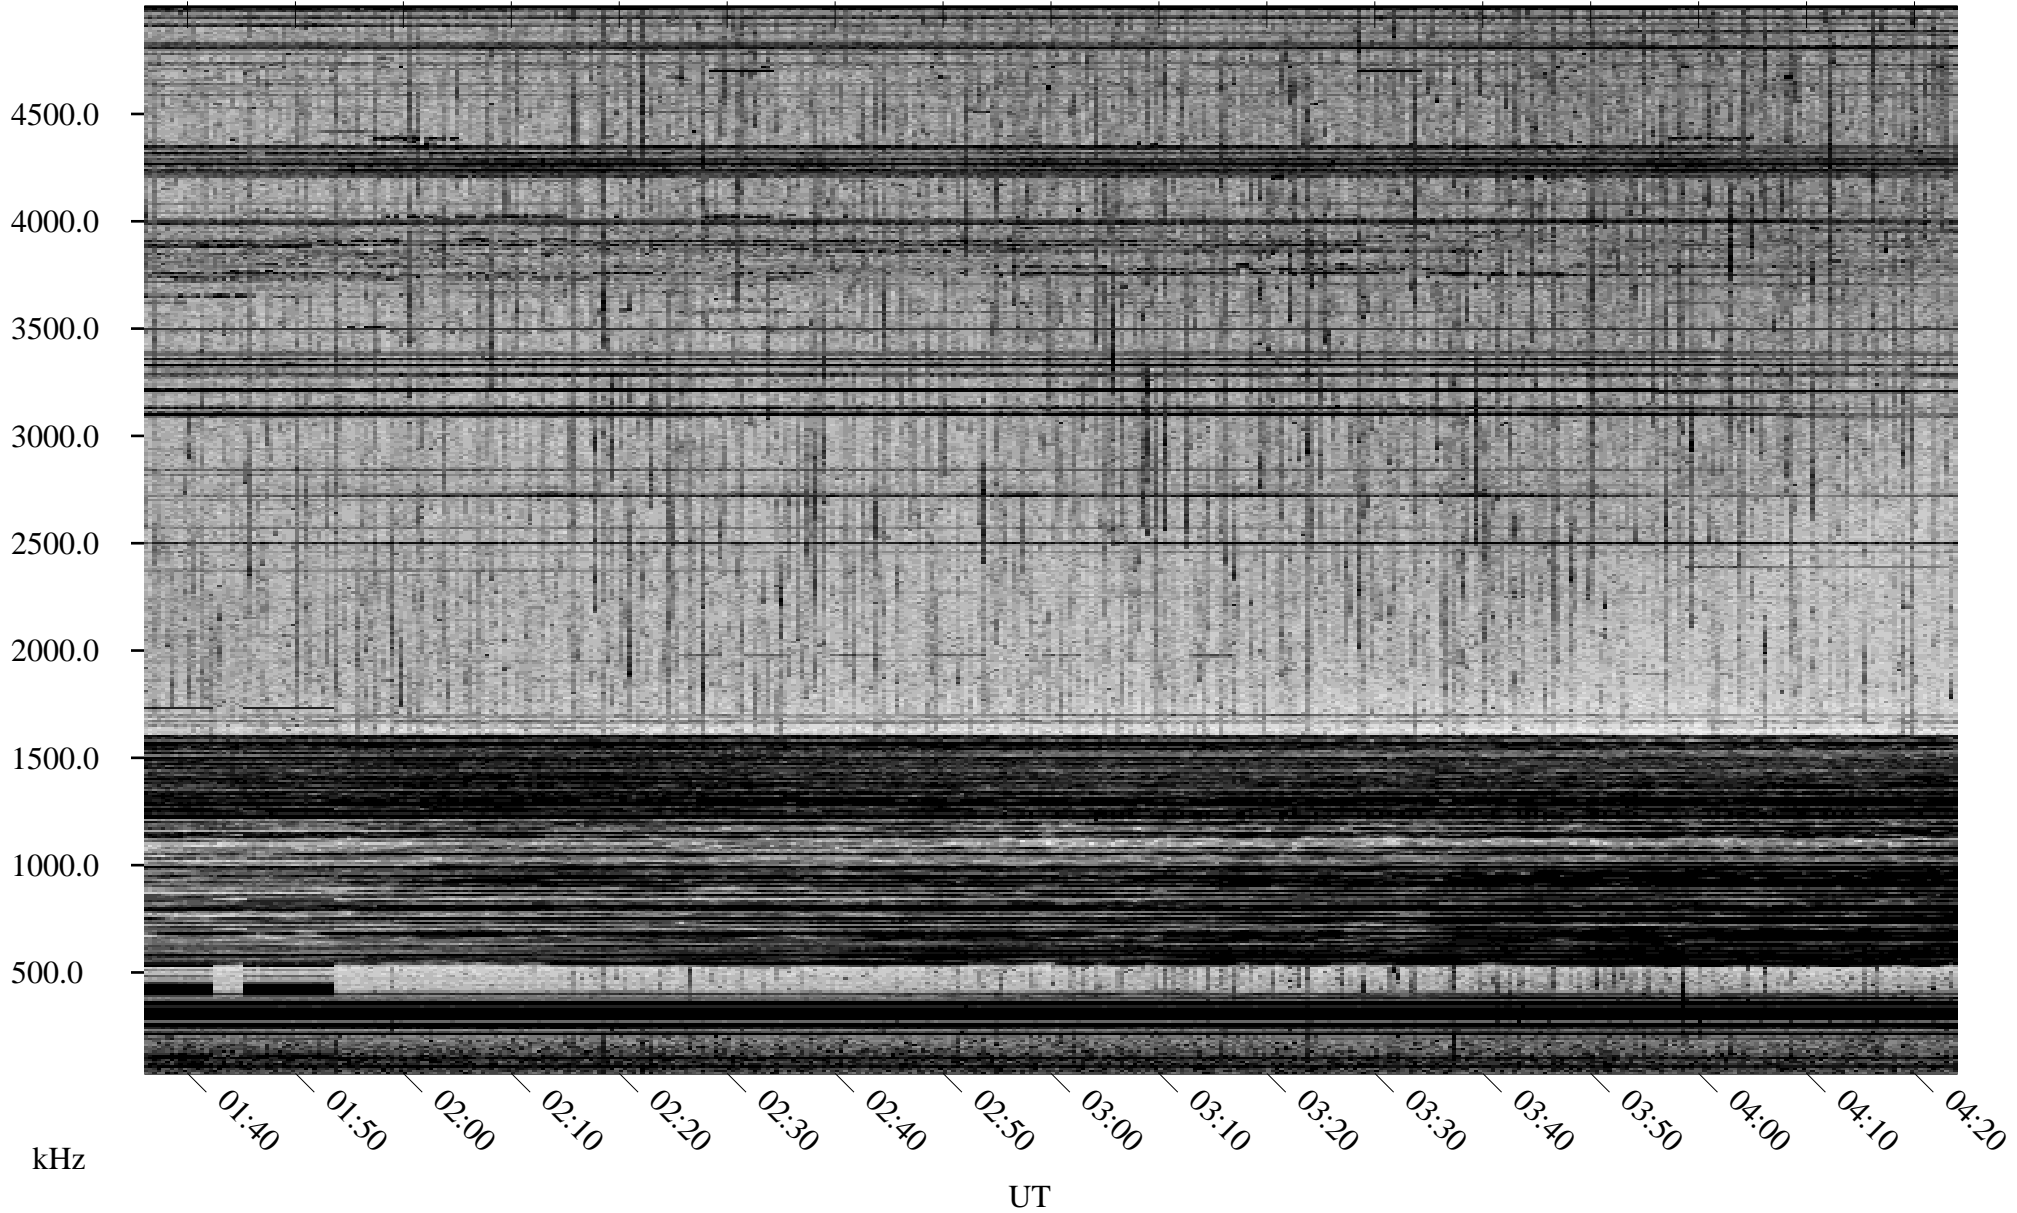

# 10/04/1998 Churchill, Manitoba

Linear Scale Black = 161 White = 15

ch982771.r00m max\_12

Page 1

# 10/04/1998 Churchill, Manitoba

Linear Scale    Black = 161    White = 15

ch982771l.r00m max\_12

Page 2

# 10/05/1998 Churchill, Manitoba

Linear Scale    Black = 161    White = 15

ch982771.r00m max\_12

Page 3

# 10/05/1998 Churchill, Manitoba

Linear Scale    Black = 161    White = 15

ch982771l.r00m max\_12

Page 4