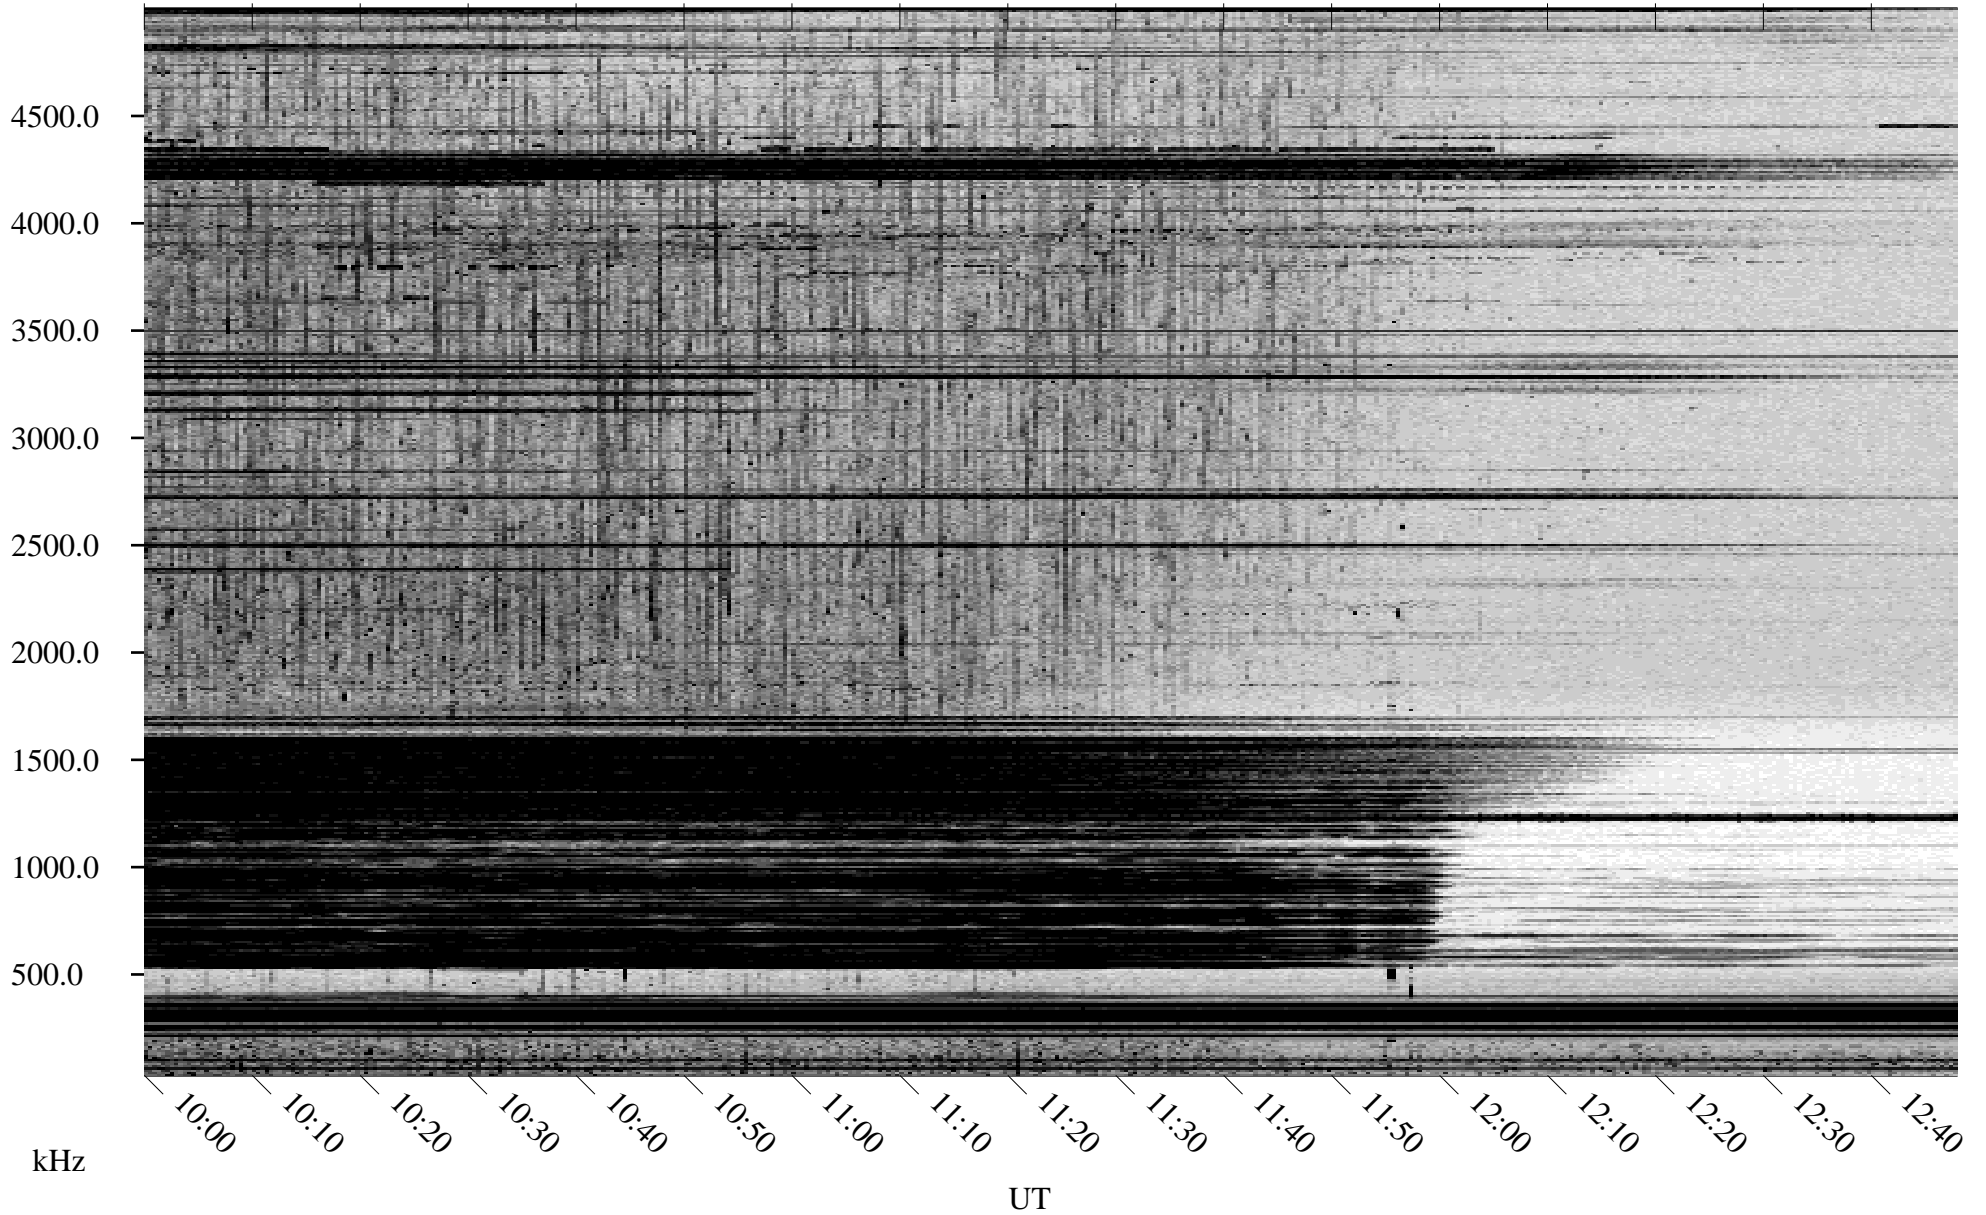

# 10/05/1998 Churchill, Manitoba

Linear Scale    Black = 161    White = 15

ch982771l.r00m max\_12

Page 4

# 10/05/1998 Churchill, Manitoba

Linear Scale    Black = 161    White = 15

ch982771.r00m max\_12

Page 5

# 10/05/1998 Churchill, Manitoba

Linear Scale    Black = 161    White = 15

ch982771l.r00m max\_12

Page 6

# 10/05/1998 Churchill, Manitoba

Linear Scale    Black = 161    White = 15

ch982771l.r00m max\_12

Page 7