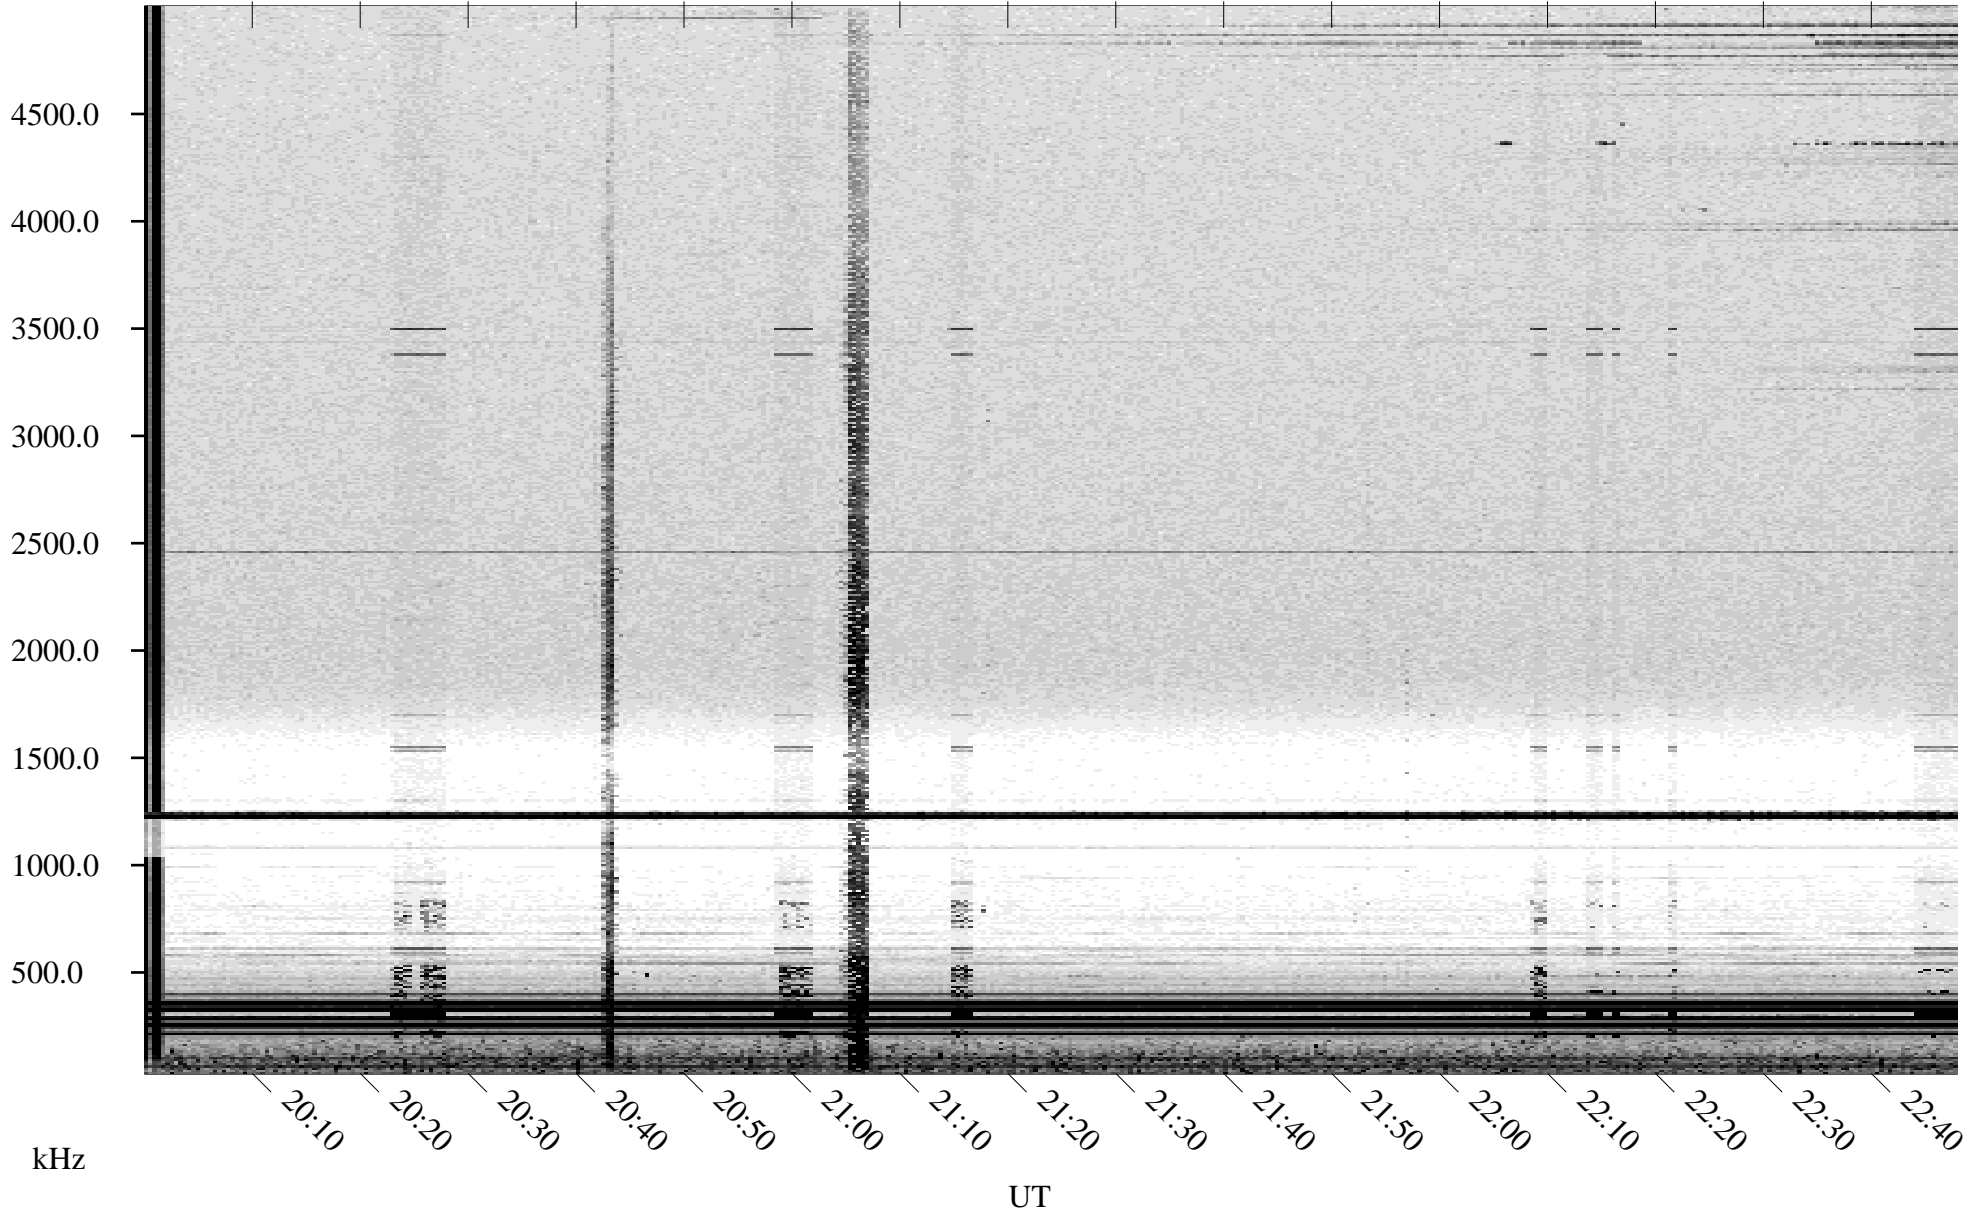

# 10/04/1998 Churchill, Manitoba

Linear Scale Black = 161 White = 15

ch982771.r00m max\_12

Page 1

# 10/04/1998 Churchill, Manitoba

Linear Scale    Black = 161    White = 15

ch982771l.r00m max\_12

Page 2

# 10/05/1998 Churchill, Manitoba

Linear Scale    Black = 161    White = 15

ch982771.r00m max\_12

Page 3

# 10/05/1998 Churchill, Manitoba

Linear Scale    Black = 161    White = 15

ch982771l.r00m max\_12

Page 4