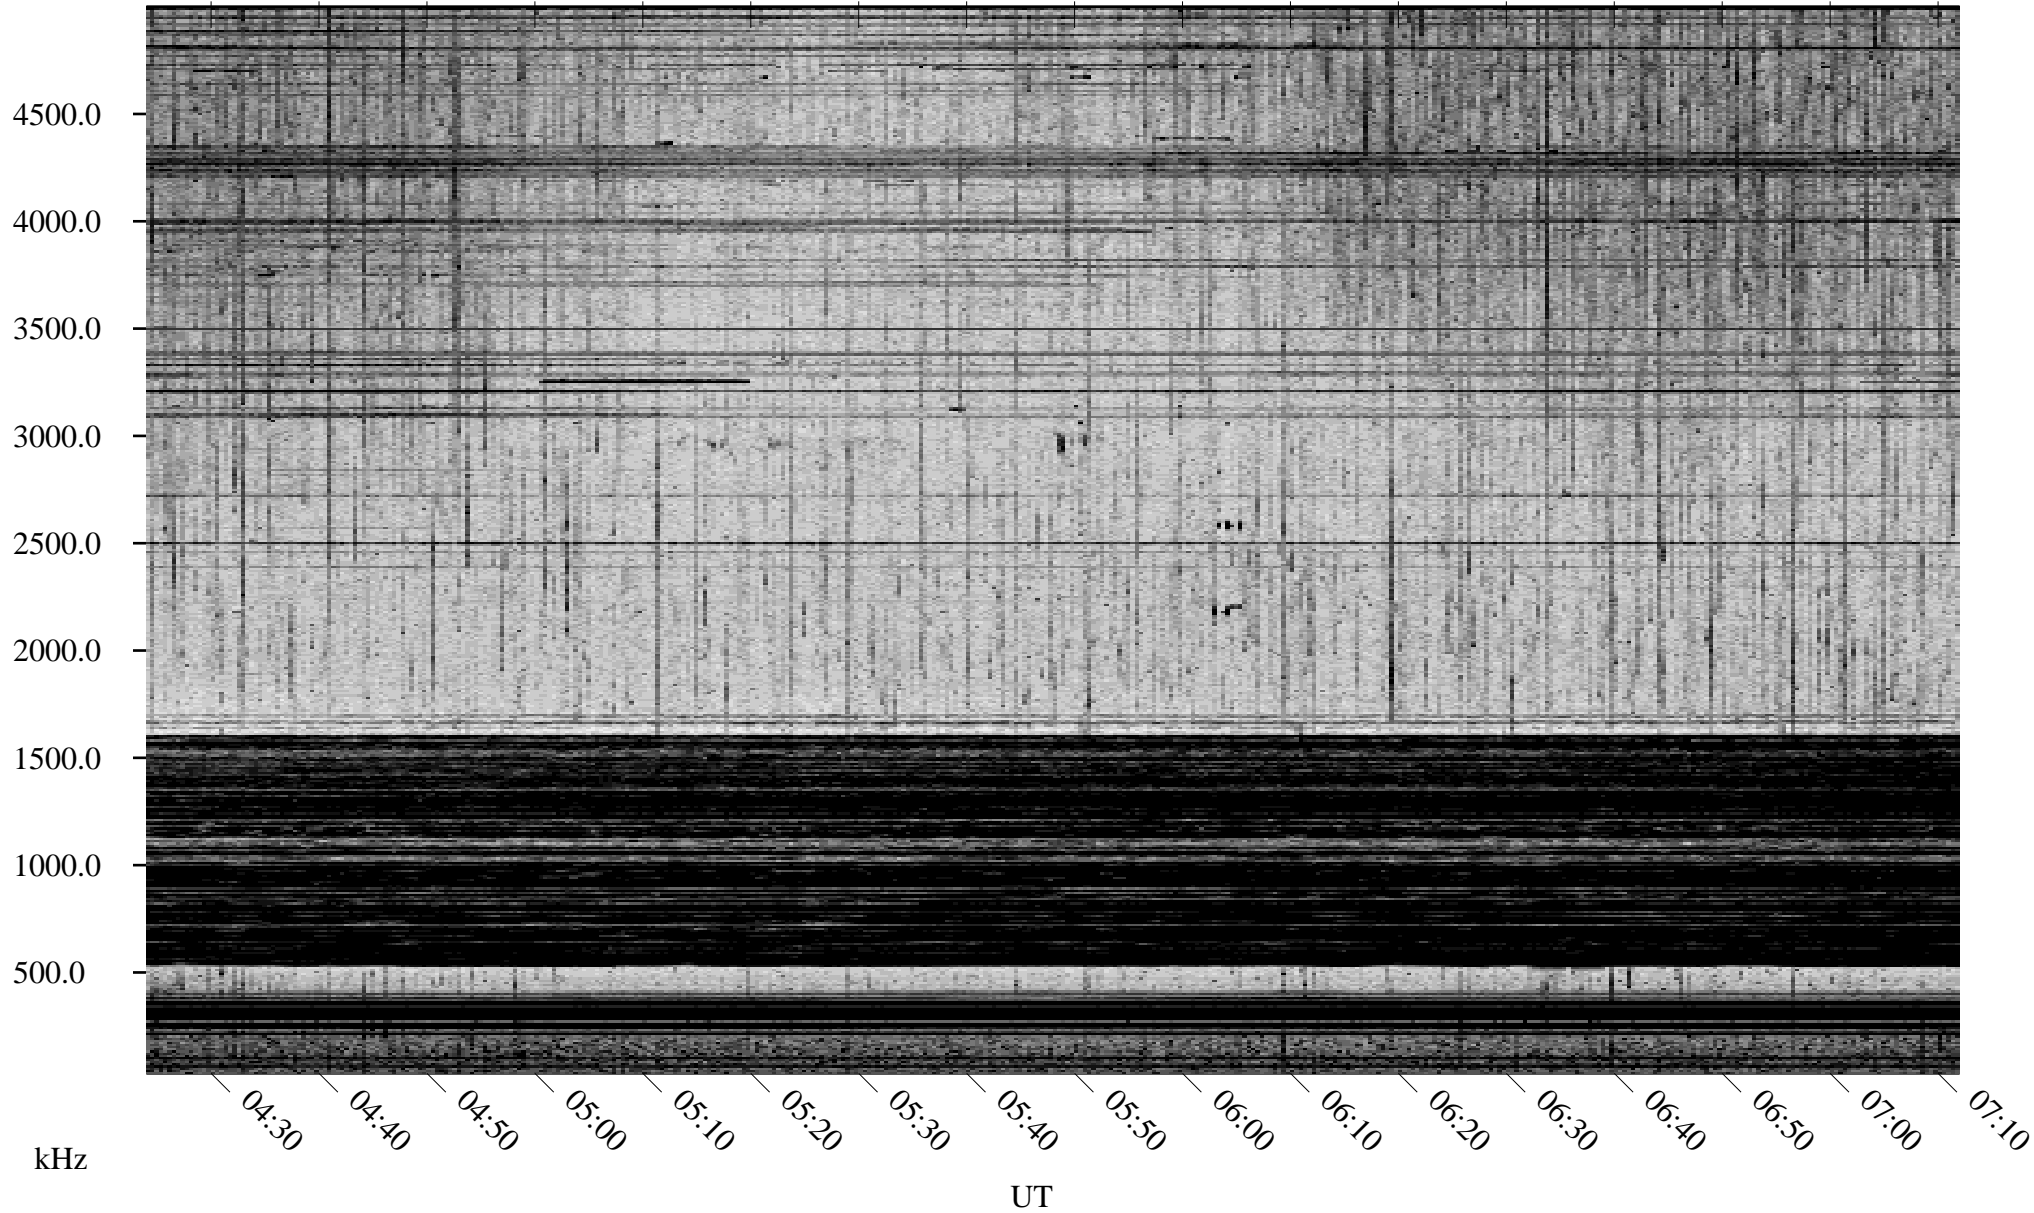

# 10/04/1998 Churchill, Manitoba

Linear Scale Black = 161 White = 15

ch982771.r00m max\_12

Page 1

# 10/04/1998 Churchill, Manitoba

Linear Scale    Black = 161    White = 15

ch982771l.r00m max\_12

Page 2

# 10/05/1998 Churchill, Manitoba

Linear Scale    Black = 161    White = 15

ch982771.r00m max\_12

Page 3

# 10/05/1998 Churchill, Manitoba

Linear Scale    Black = 161    White = 15

ch982771l.r00m max\_12

Page 4