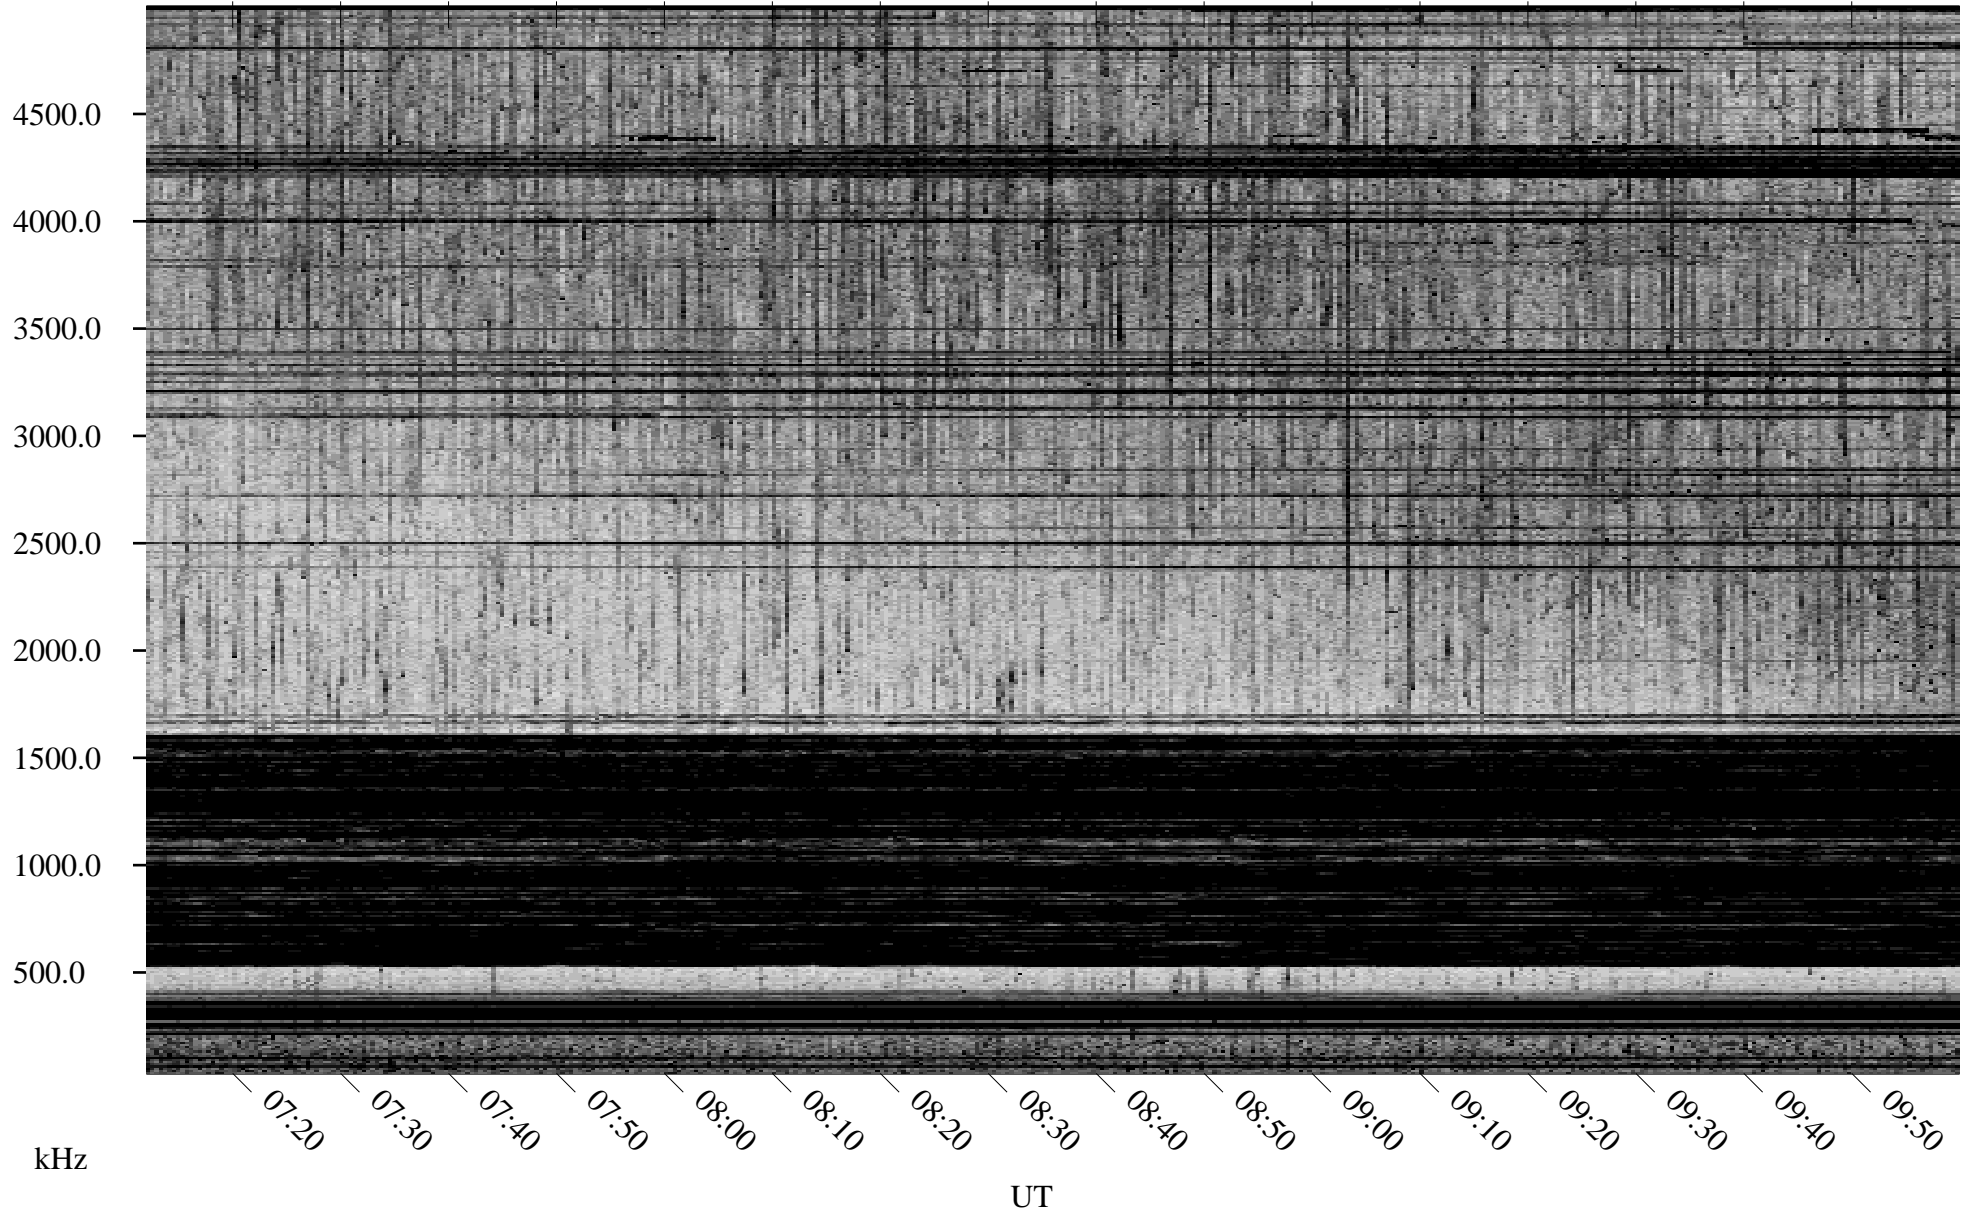

# 10/05/1998 Churchill, Manitoba

Linear Scale    Black = 161    White = 15

ch982771.r00m max\_12

Page 3

# 10/05/1998 Churchill, Manitoba

Linear Scale    Black = 161    White = 15

ch982771l.r00m max\_12

Page 4

# 10/05/1998 Churchill, Manitoba

Linear Scale    Black = 161    White = 15

ch982771.r00m max\_12

Page 5

# 10/05/1998 Churchill, Manitoba

Linear Scale    Black = 161    White = 15

ch982771l.r00m max\_12

Page 6