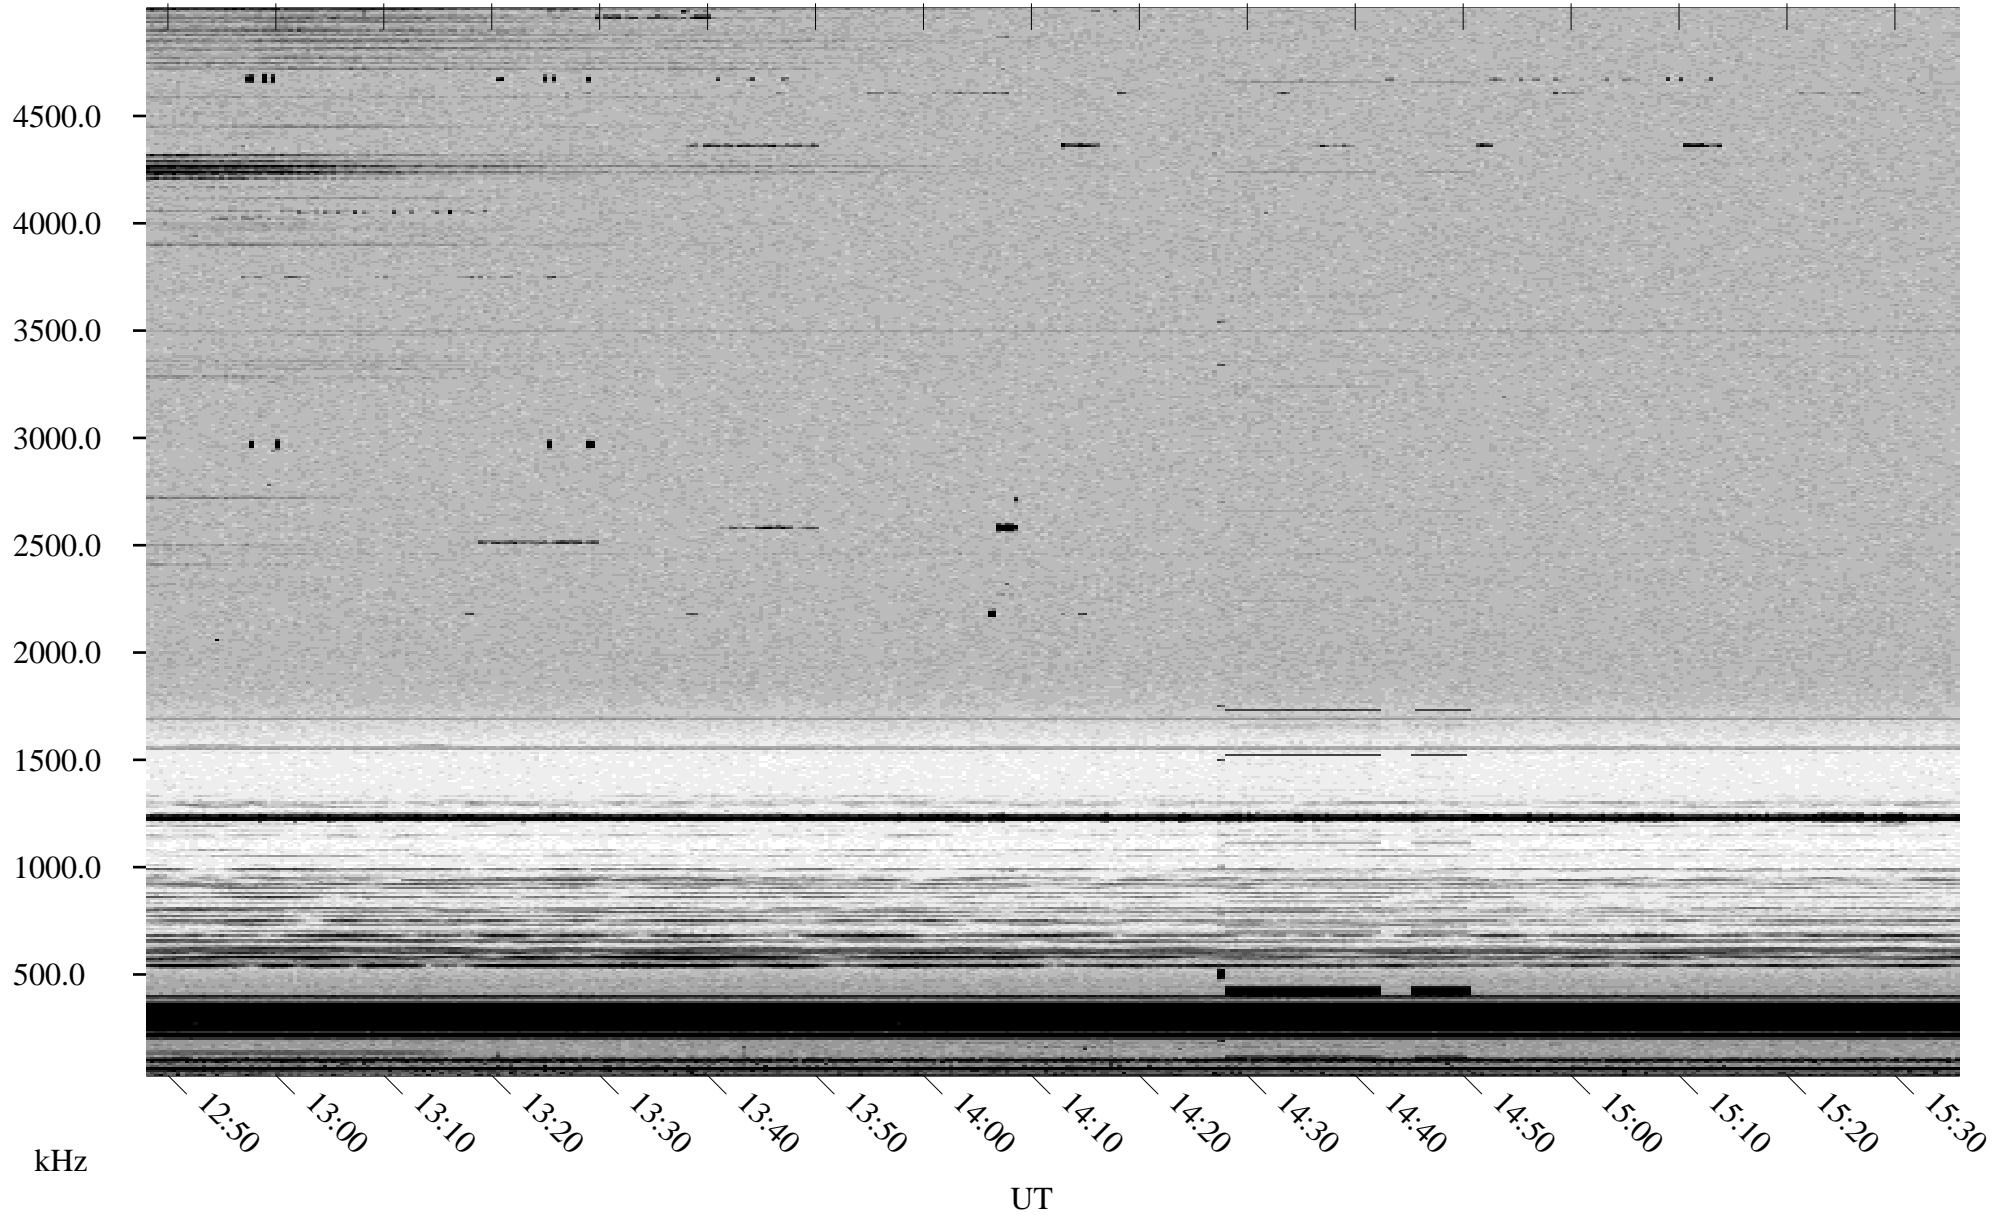

# 10/06/1998 Churchill, Manitoba

Linear Scale    Black = 161    White = 15

ch98278l.r01m max\_12

Page 5

# 10/06/1998 Churchill, Manitoba

Linear Scale    Black = 161    White = 15

ch98278l.r01m max\_12

Page 6

# 10/06/1998 Churchill, Manitoba

Linear Scale    Black = 161    White = 15

ch98278l.r01m max\_12

Page 7

# 10/06/1998 Churchill, Manitoba

Linear Scale    Black = 161    White = 15

ch98278l.r01m max\_12

Page 8