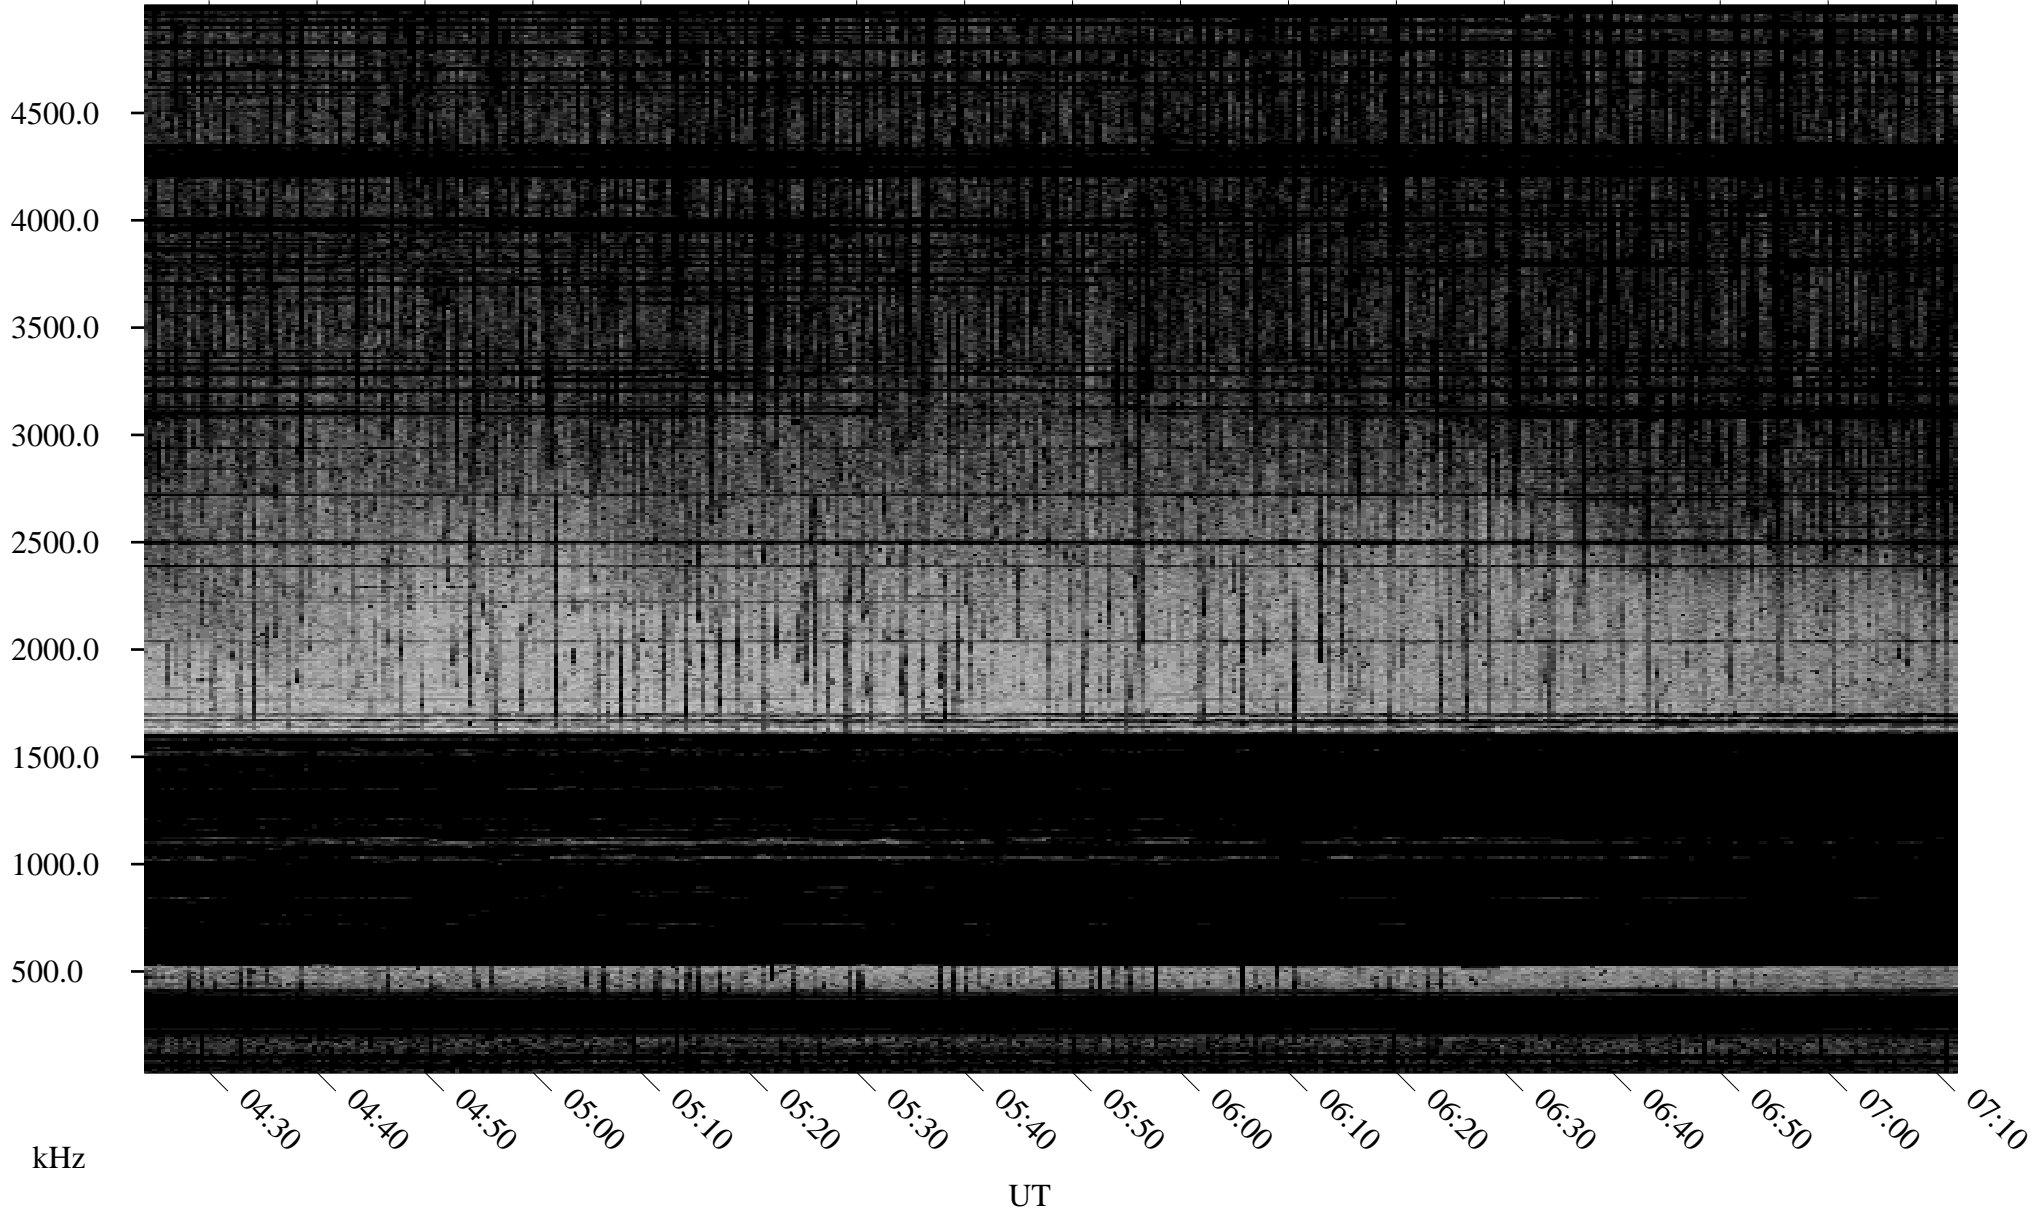

# 10/05/1998 Churchill, Manitoba

Linear Scale    Black = 161    White = 15

ch98278l.r01m max\_12

Page 1

# 10/05/1998 Churchill, Manitoba

Linear Scale    Black = 161    White = 15

ch98278l.r01m max\_12

Page 2

# 10/06/1998 Churchill, Manitoba

Linear Scale    Black = 161    White = 15

ch98278l.r01m max\_12

Page 3

# 10/06/1998 Churchill, Manitoba

Linear Scale    Black = 161    White = 15

ch98278l.r01m max\_12

Page 4