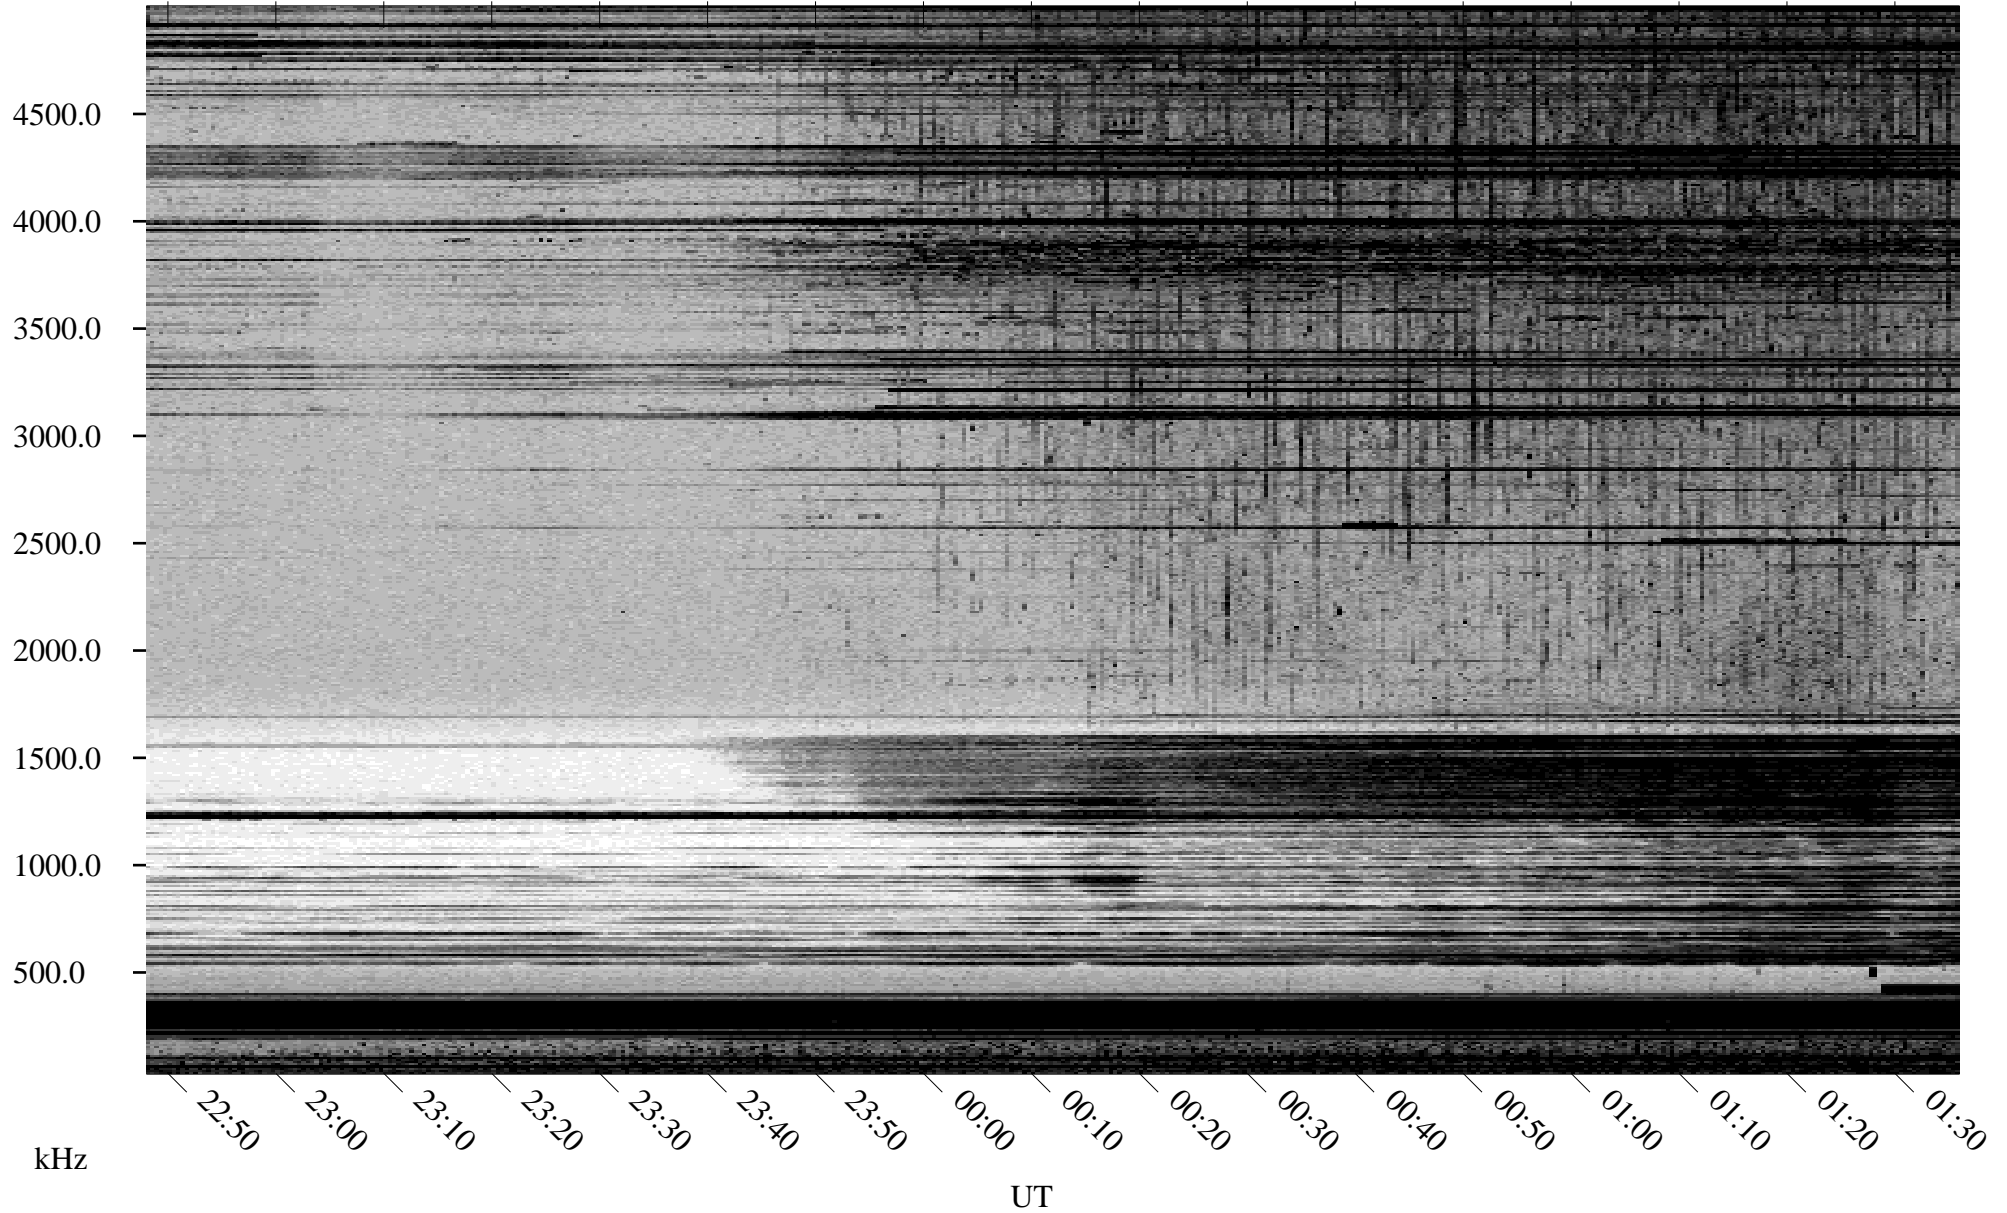

# 10/05/1998 Churchill, Manitoba

Linear Scale    Black = 161    White = 15

ch98278l.r01m max\_12

Page 1

# 10/05/1998 Churchill, Manitoba

Linear Scale    Black = 161    White = 15

ch98278l.r01m max\_12

Page 2

# 10/06/1998 Churchill, Manitoba

Linear Scale    Black = 161    White = 15

ch98278l.r01m max\_12

Page 3

# 10/06/1998 Churchill, Manitoba

Linear Scale    Black = 161    White = 15

ch98278l.r01m max\_12

Page 4