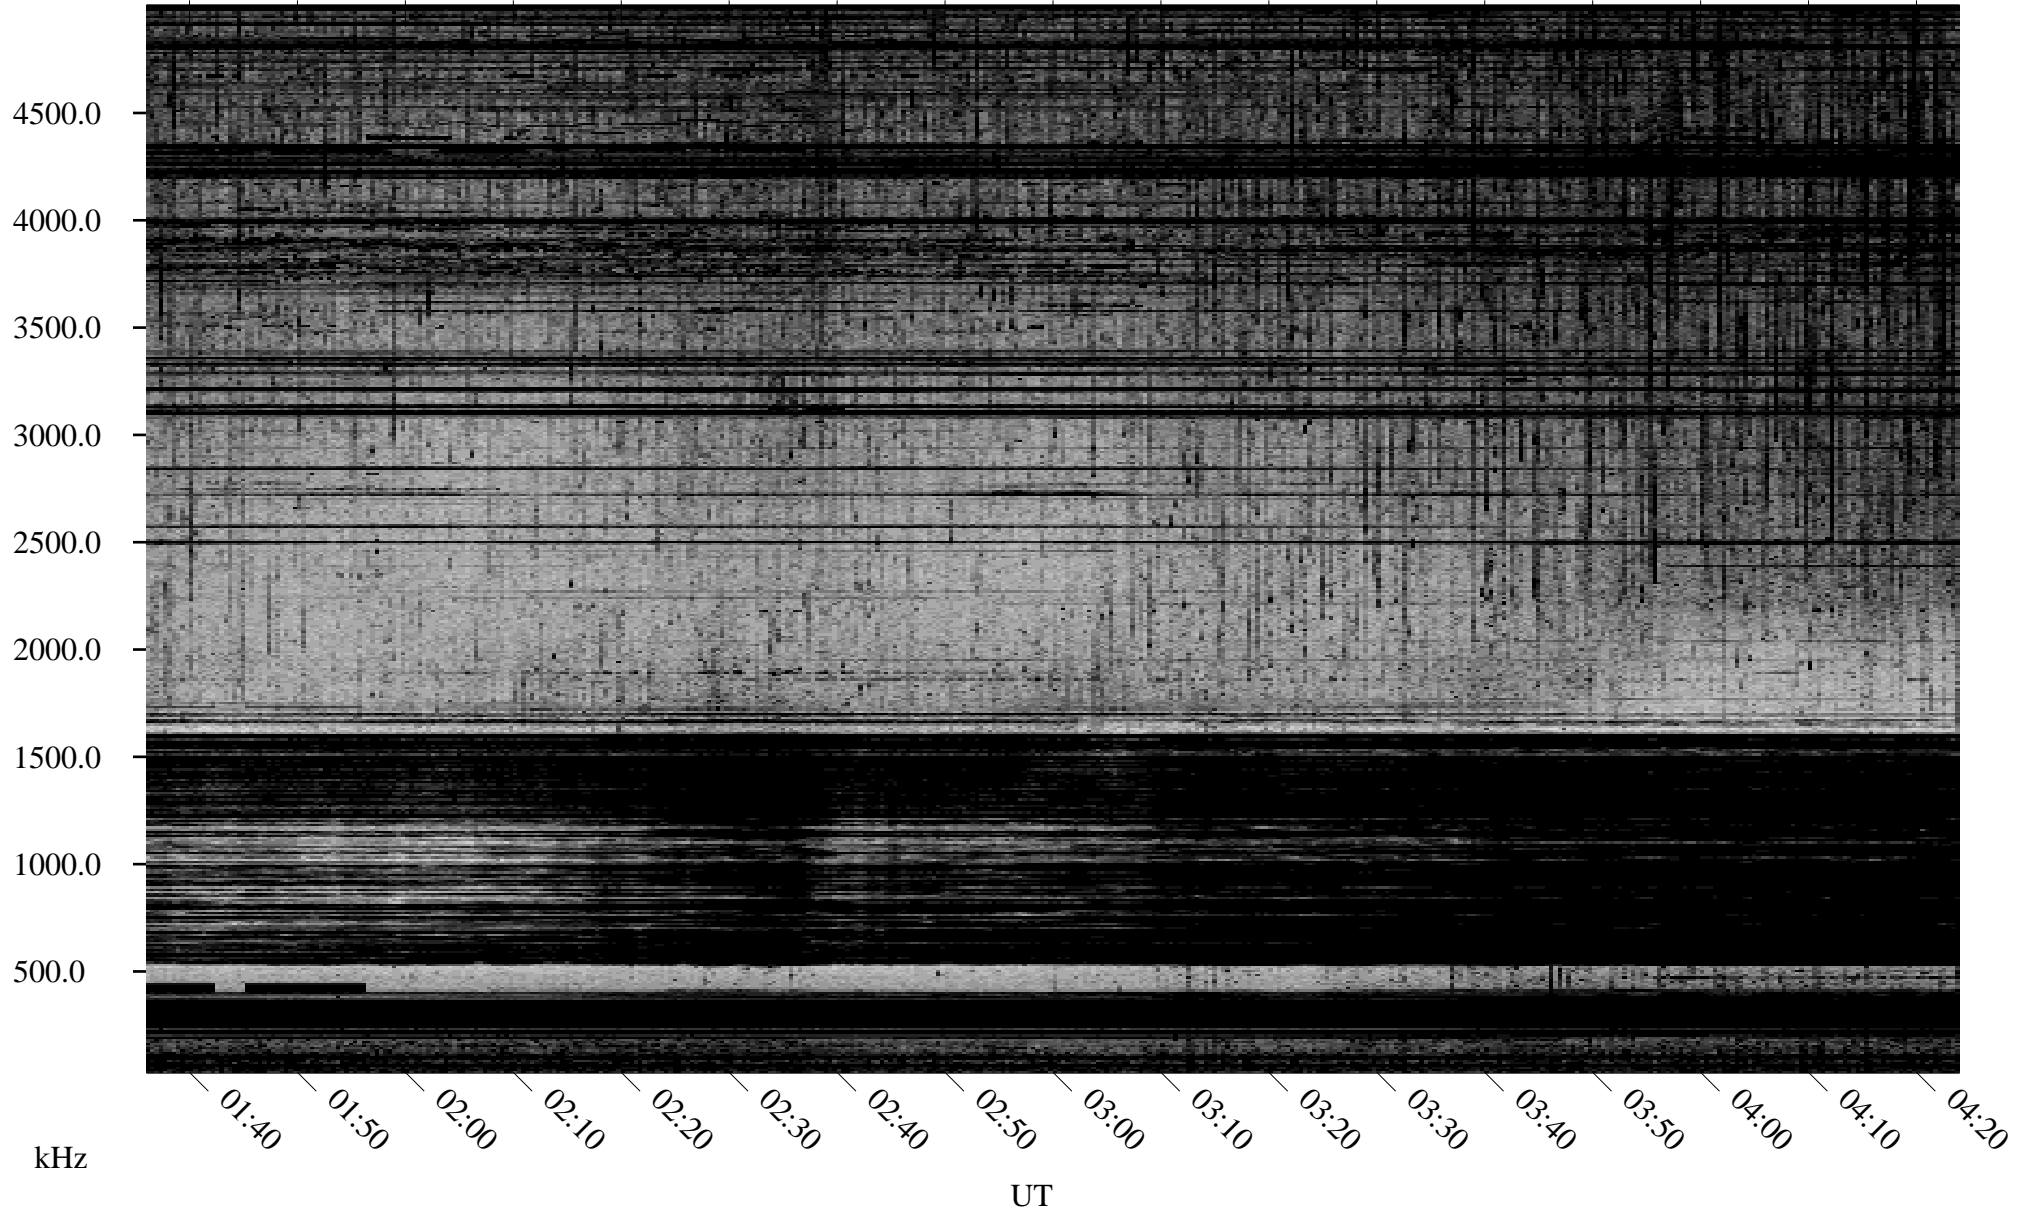

# 10/05/1998 Churchill, Manitoba

Linear Scale    Black = 161    White = 15

ch98278l.r01m max\_12

Page 1

# 10/05/1998 Churchill, Manitoba

Linear Scale    Black = 161    White = 15

ch98278l.r01m max\_12

Page 2

# 10/06/1998 Churchill, Manitoba

Linear Scale    Black = 161    White = 15

ch98278l.r01m max\_12

Page 3

# 10/06/1998 Churchill, Manitoba

Linear Scale    Black = 161    White = 15

ch98278l.r01m max\_12

Page 4