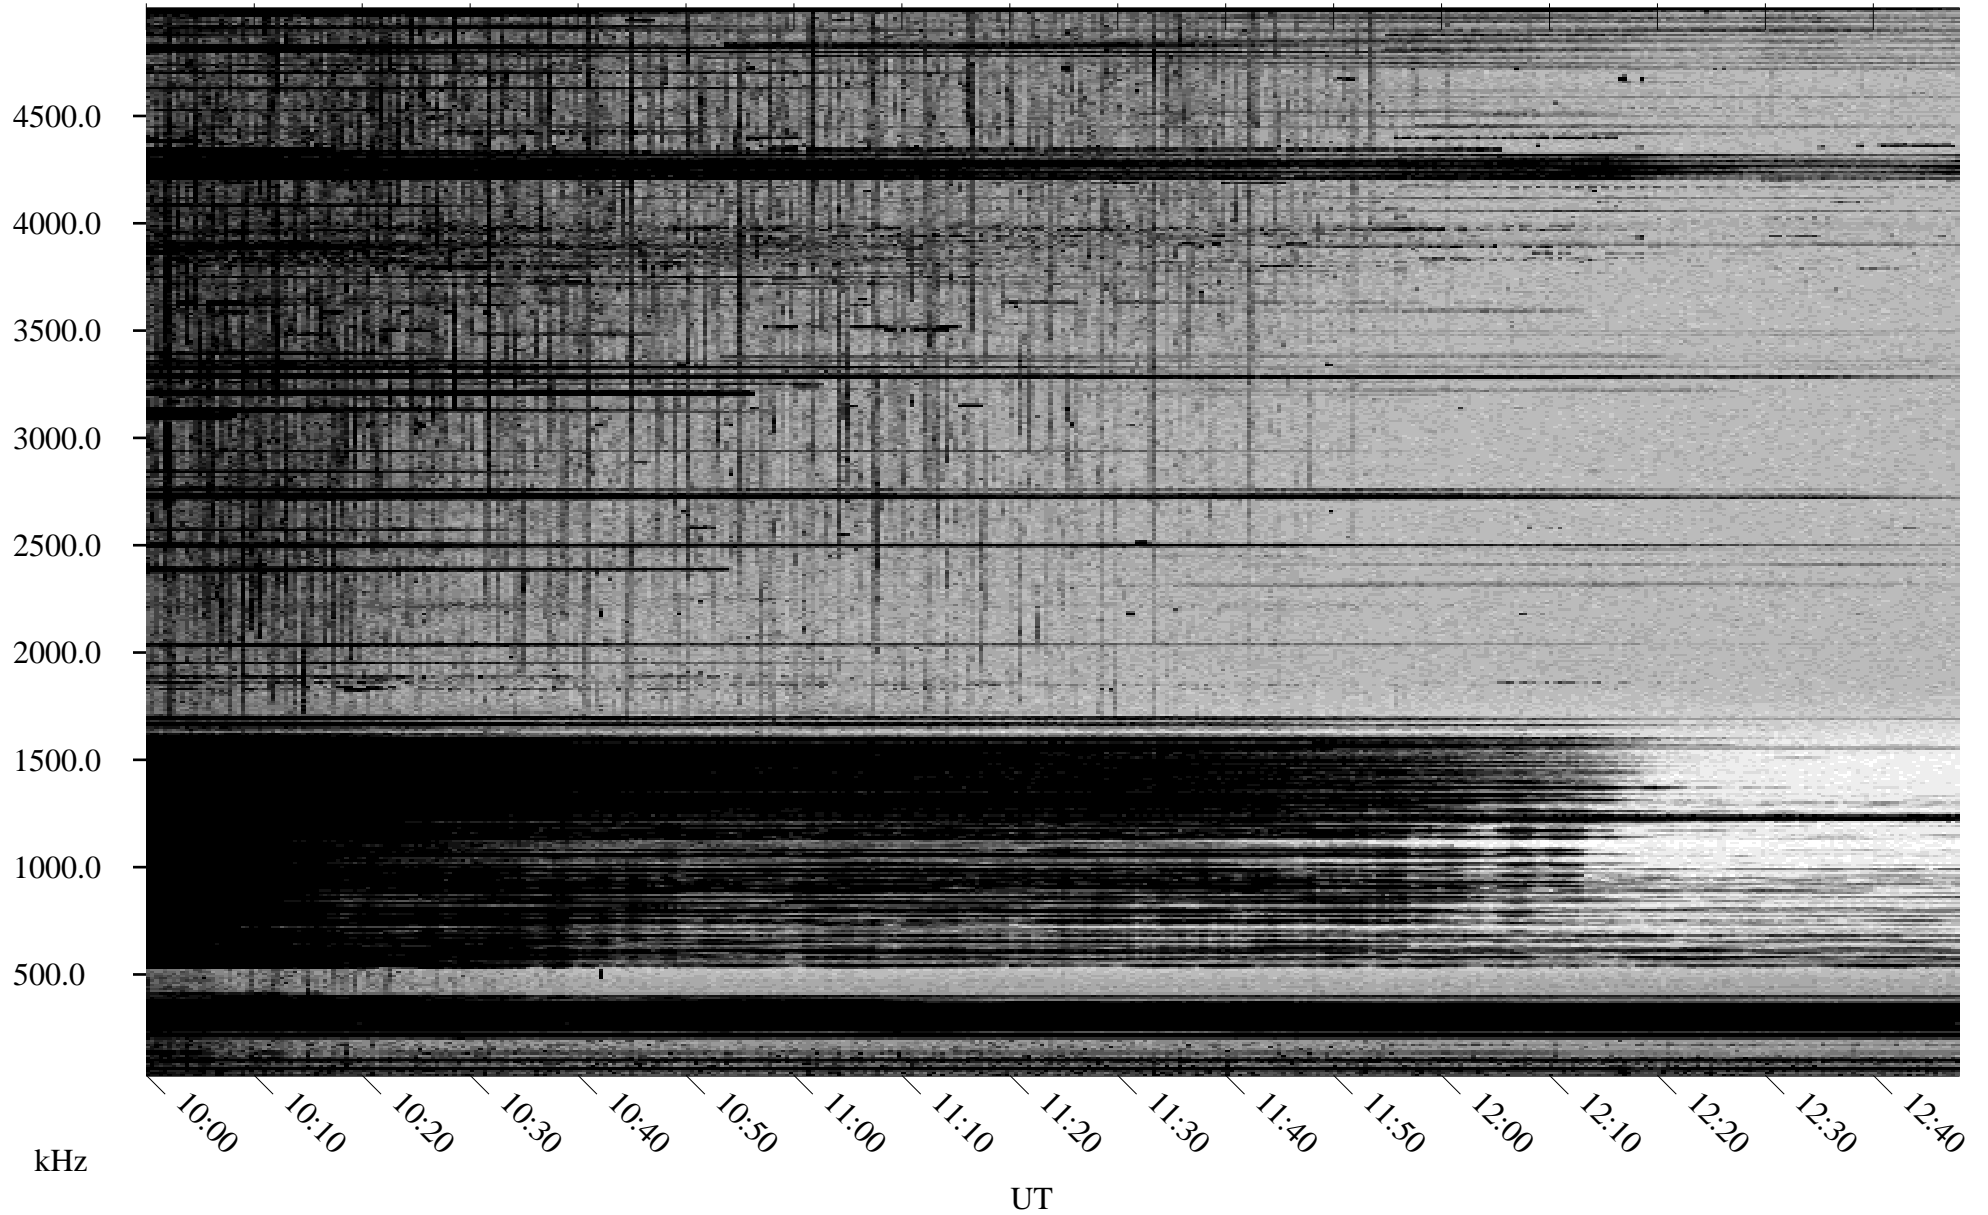

# 10/06/1998 Churchill, Manitoba

Linear Scale    Black = 161    White = 15

ch98278l.r01m max\_12

Page 5

# 10/06/1998 Churchill, Manitoba

Linear Scale    Black = 161    White = 15

ch98278l.r01m max\_12

Page 6