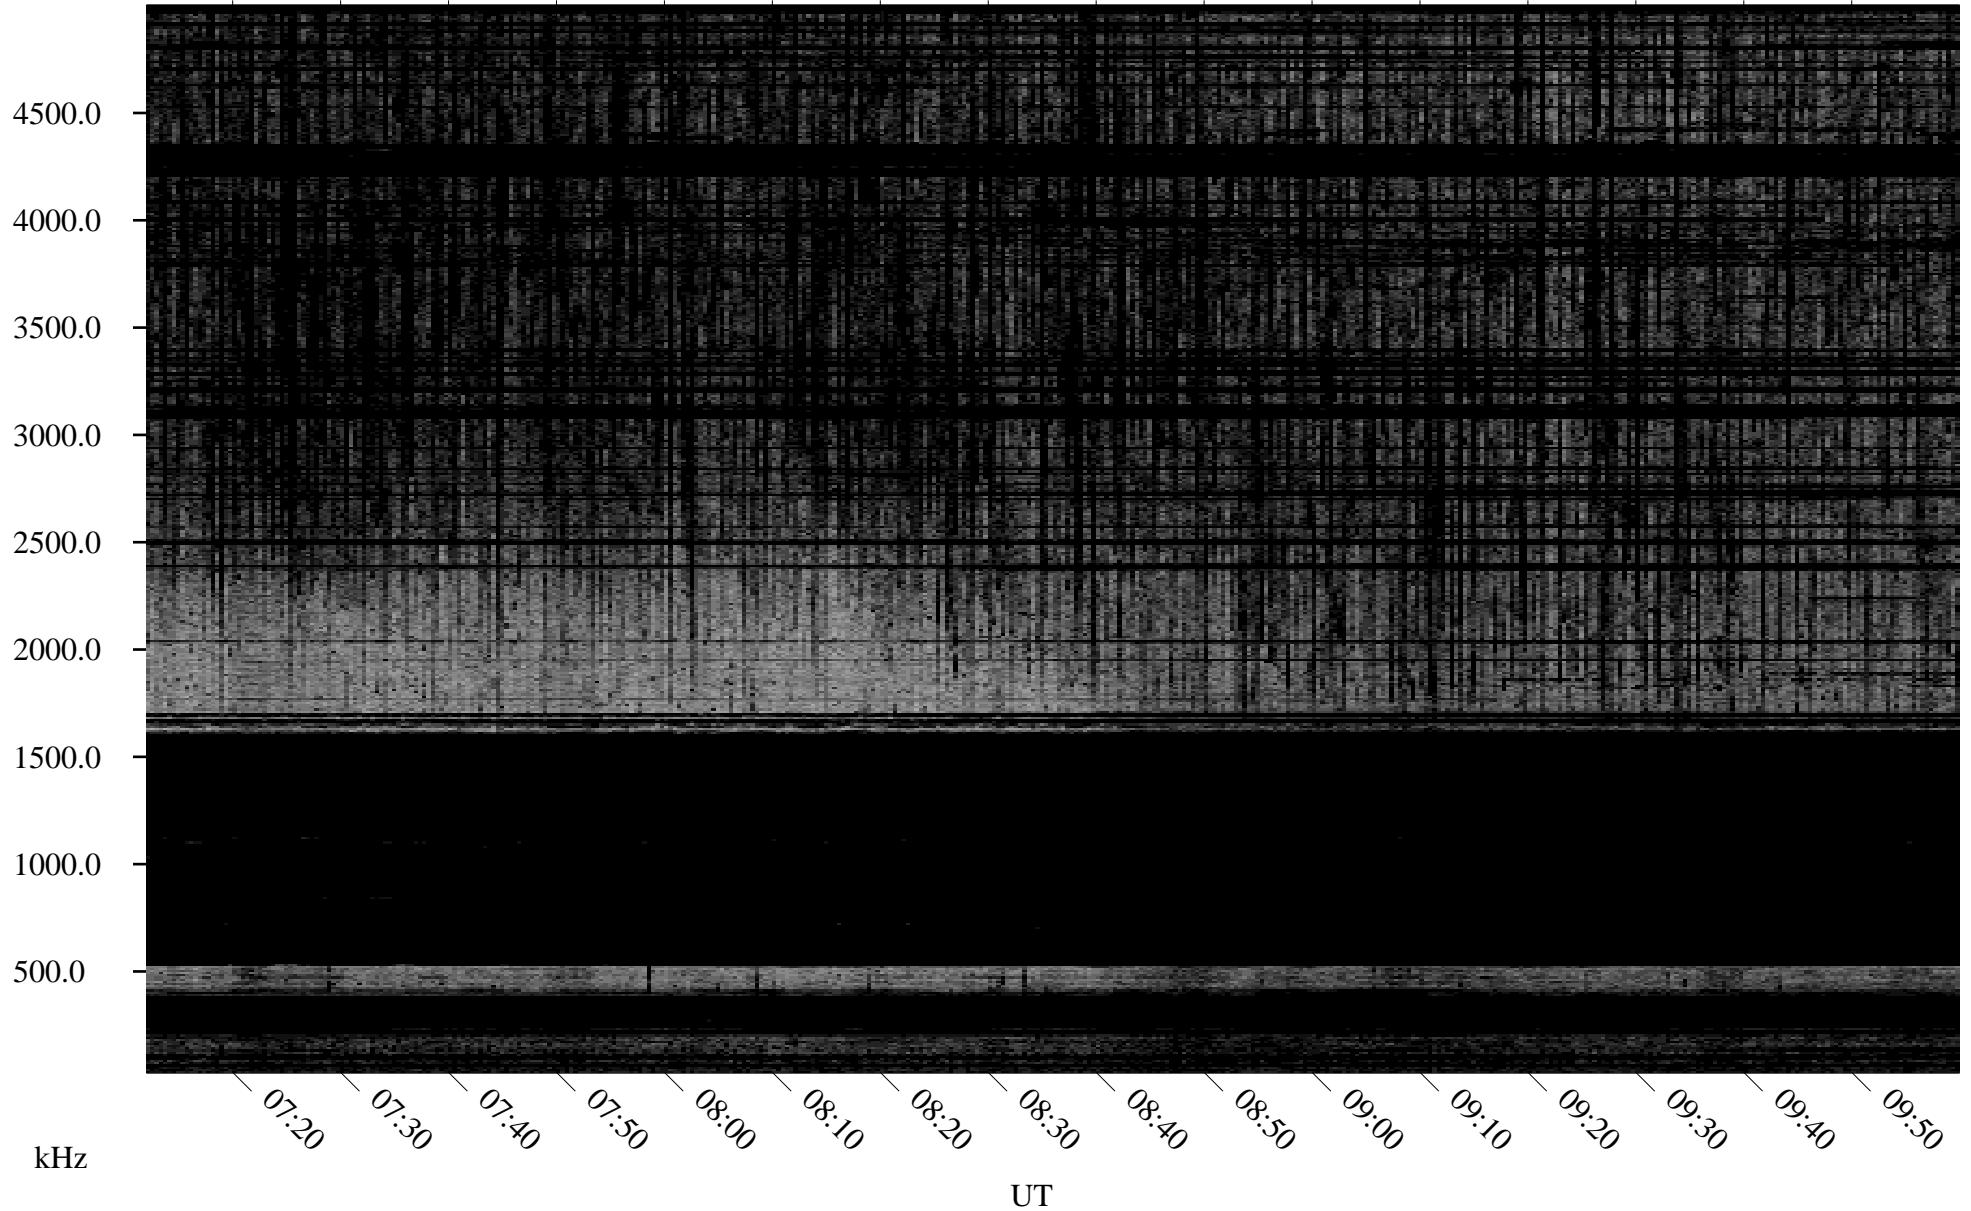

# 10/06/1998 Churchill, Manitoba

Linear Scale    Black = 161    White = 15

ch98278l.r01m max\_12

Page 3

# 10/06/1998 Churchill, Manitoba

Linear Scale    Black = 161    White = 15

ch98278l.r01m max\_12

Page 4

# 10/06/1998 Churchill, Manitoba

Linear Scale    Black = 161    White = 15

ch98278l.r01m max\_12

Page 5

# 10/06/1998 Churchill, Manitoba

Linear Scale    Black = 161    White = 15

ch98278l.r01m max\_12

Page 6