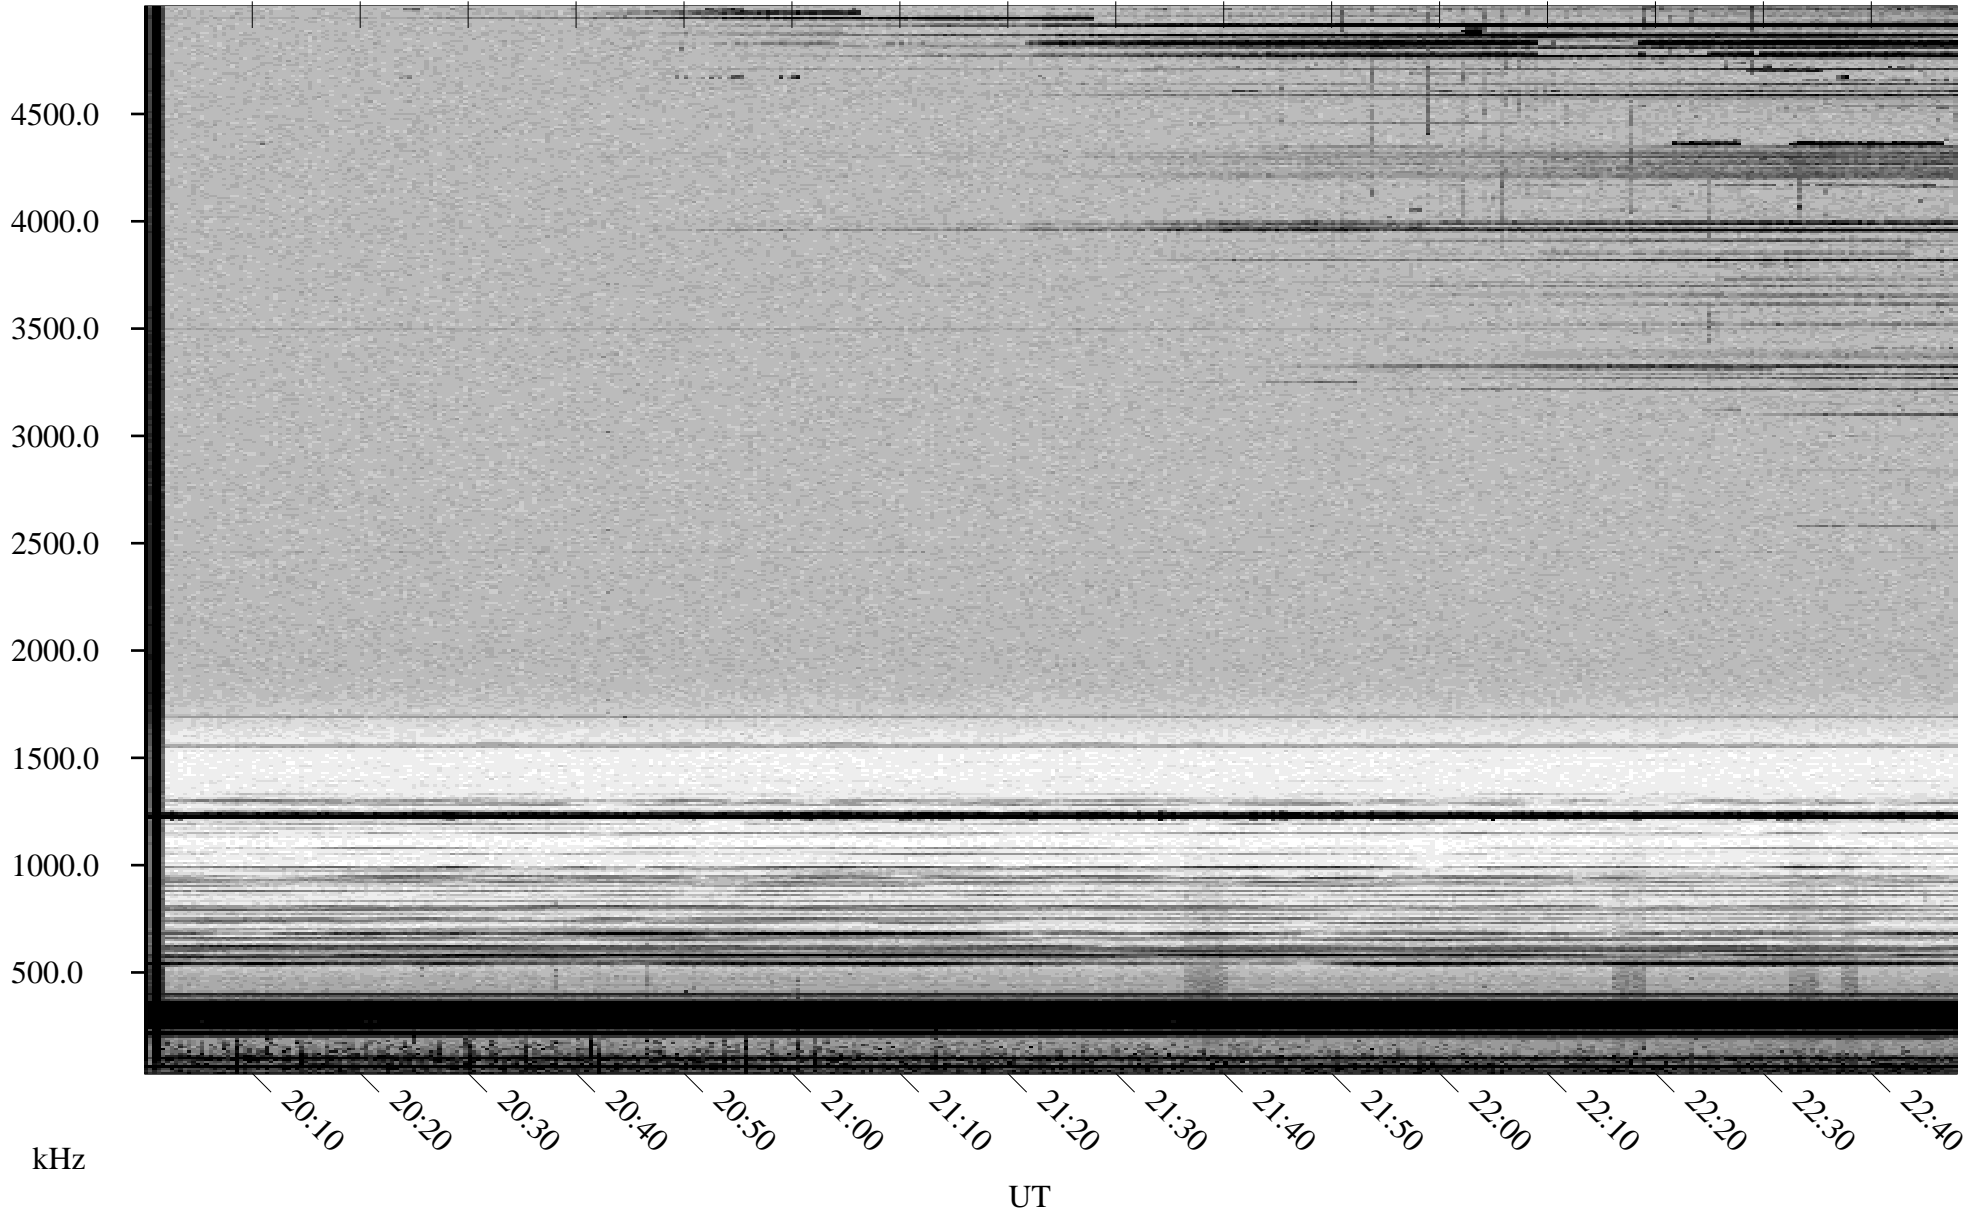

# 10/05/1998 Churchill, Manitoba

Linear Scale    Black = 161    White = 15

ch98278l.r01m max\_12

Page 1

# 10/05/1998 Churchill, Manitoba

Linear Scale    Black = 161    White = 15

ch98278l.r01m max\_12

Page 2

# 10/06/1998 Churchill, Manitoba

Linear Scale    Black = 161    White = 15

ch98278l.r01m max\_12

Page 3

# 10/06/1998 Churchill, Manitoba

Linear Scale    Black = 161    White = 15

ch98278l.r01m max\_12

Page 4