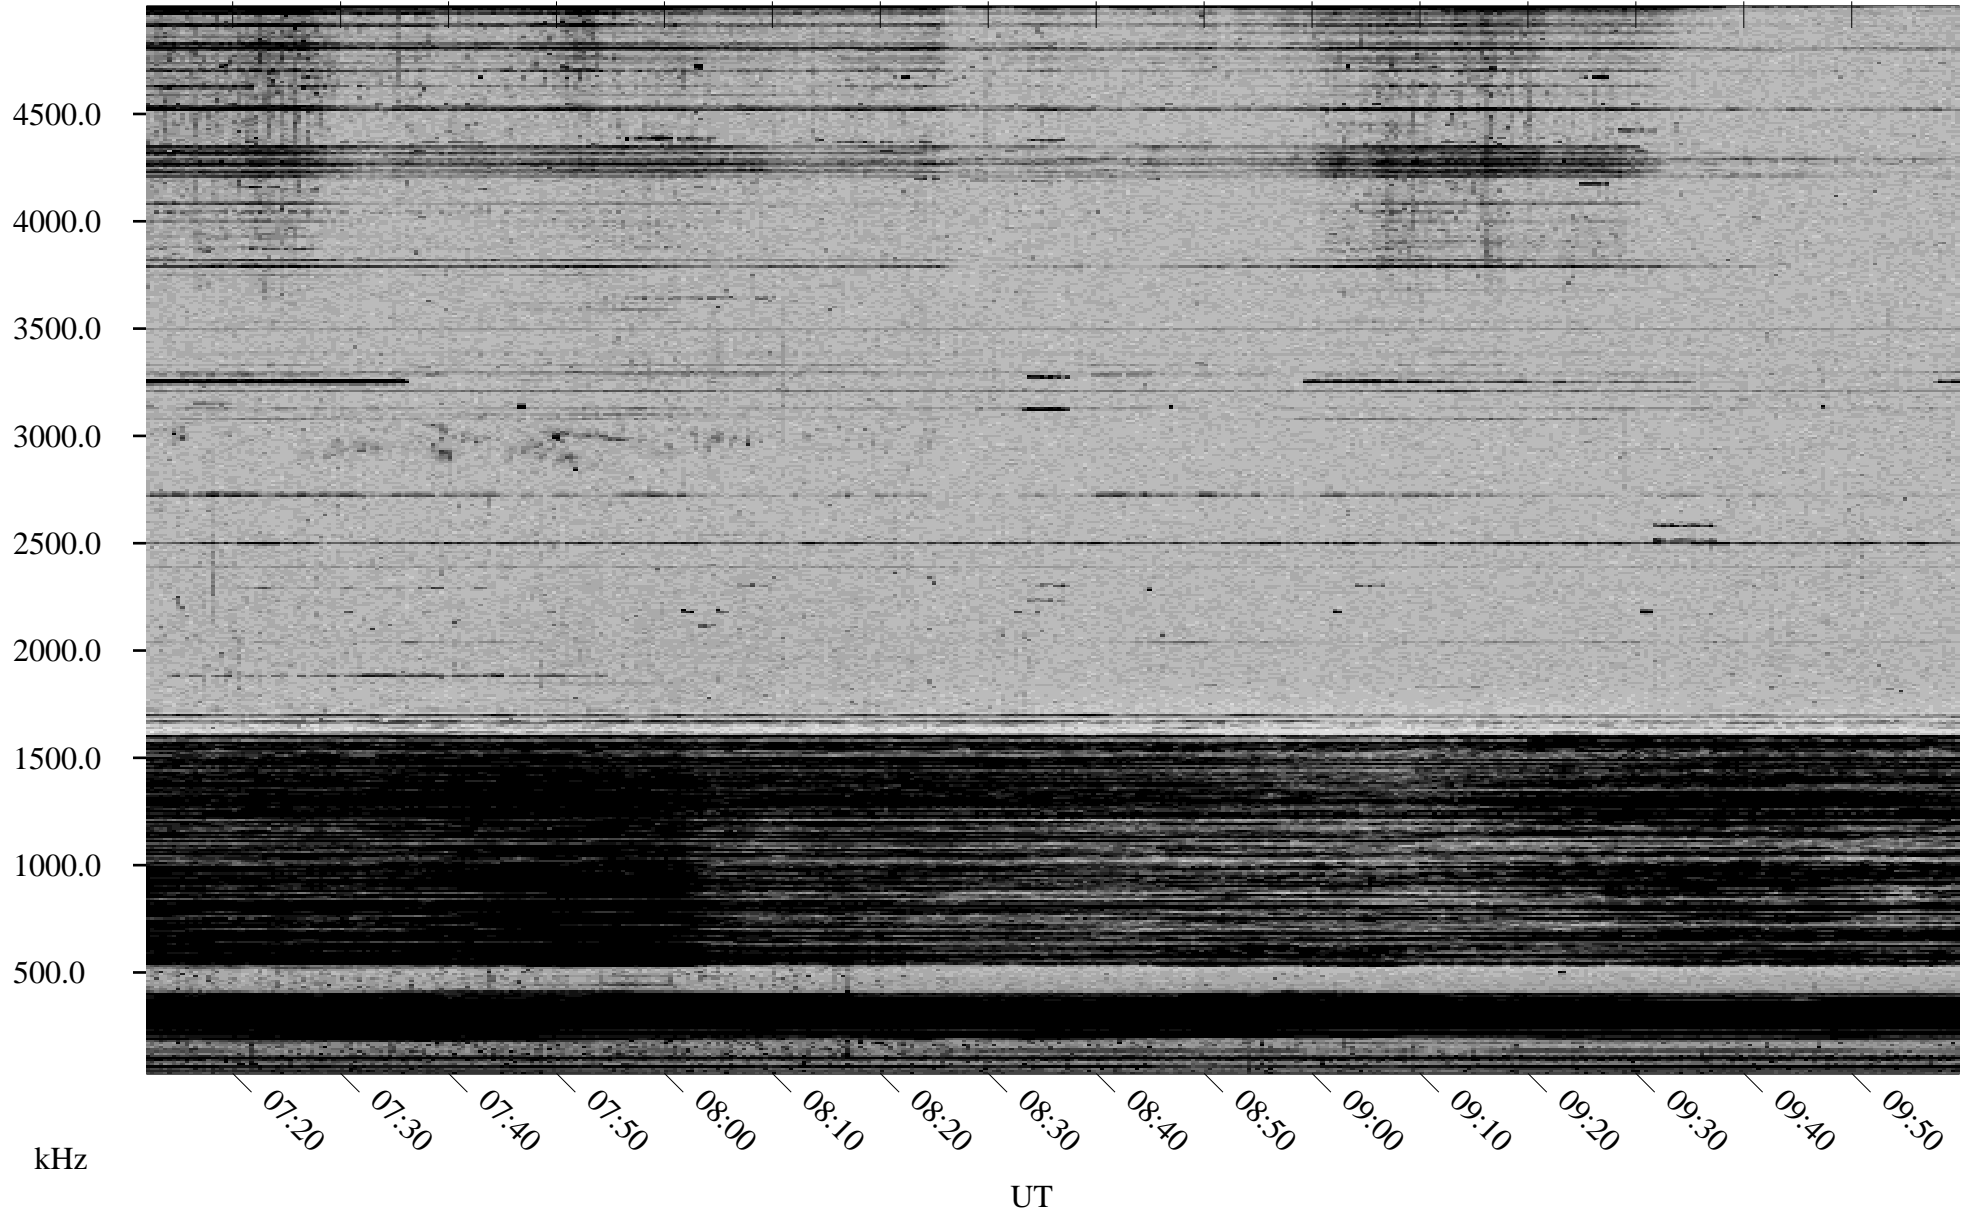

# 10/07/1998 Churchill, Manitoba

Linear Scale    Black = 161    White = 15

ch98279l.r00m max\_12

Page 3

# 10/07/1998 Churchill, Manitoba

Linear Scale    Black = 161    White = 15

ch98279l.r00m max\_12

Page 4

# 10/07/1998 Churchill, Manitoba

Linear Scale    Black = 161    White = 15

ch98279l.r00m max\_12

Page 5

# 10/07/1998 Churchill, Manitoba

Linear Scale    Black = 161    White = 15

ch98279l.r00m max\_12

Page 6