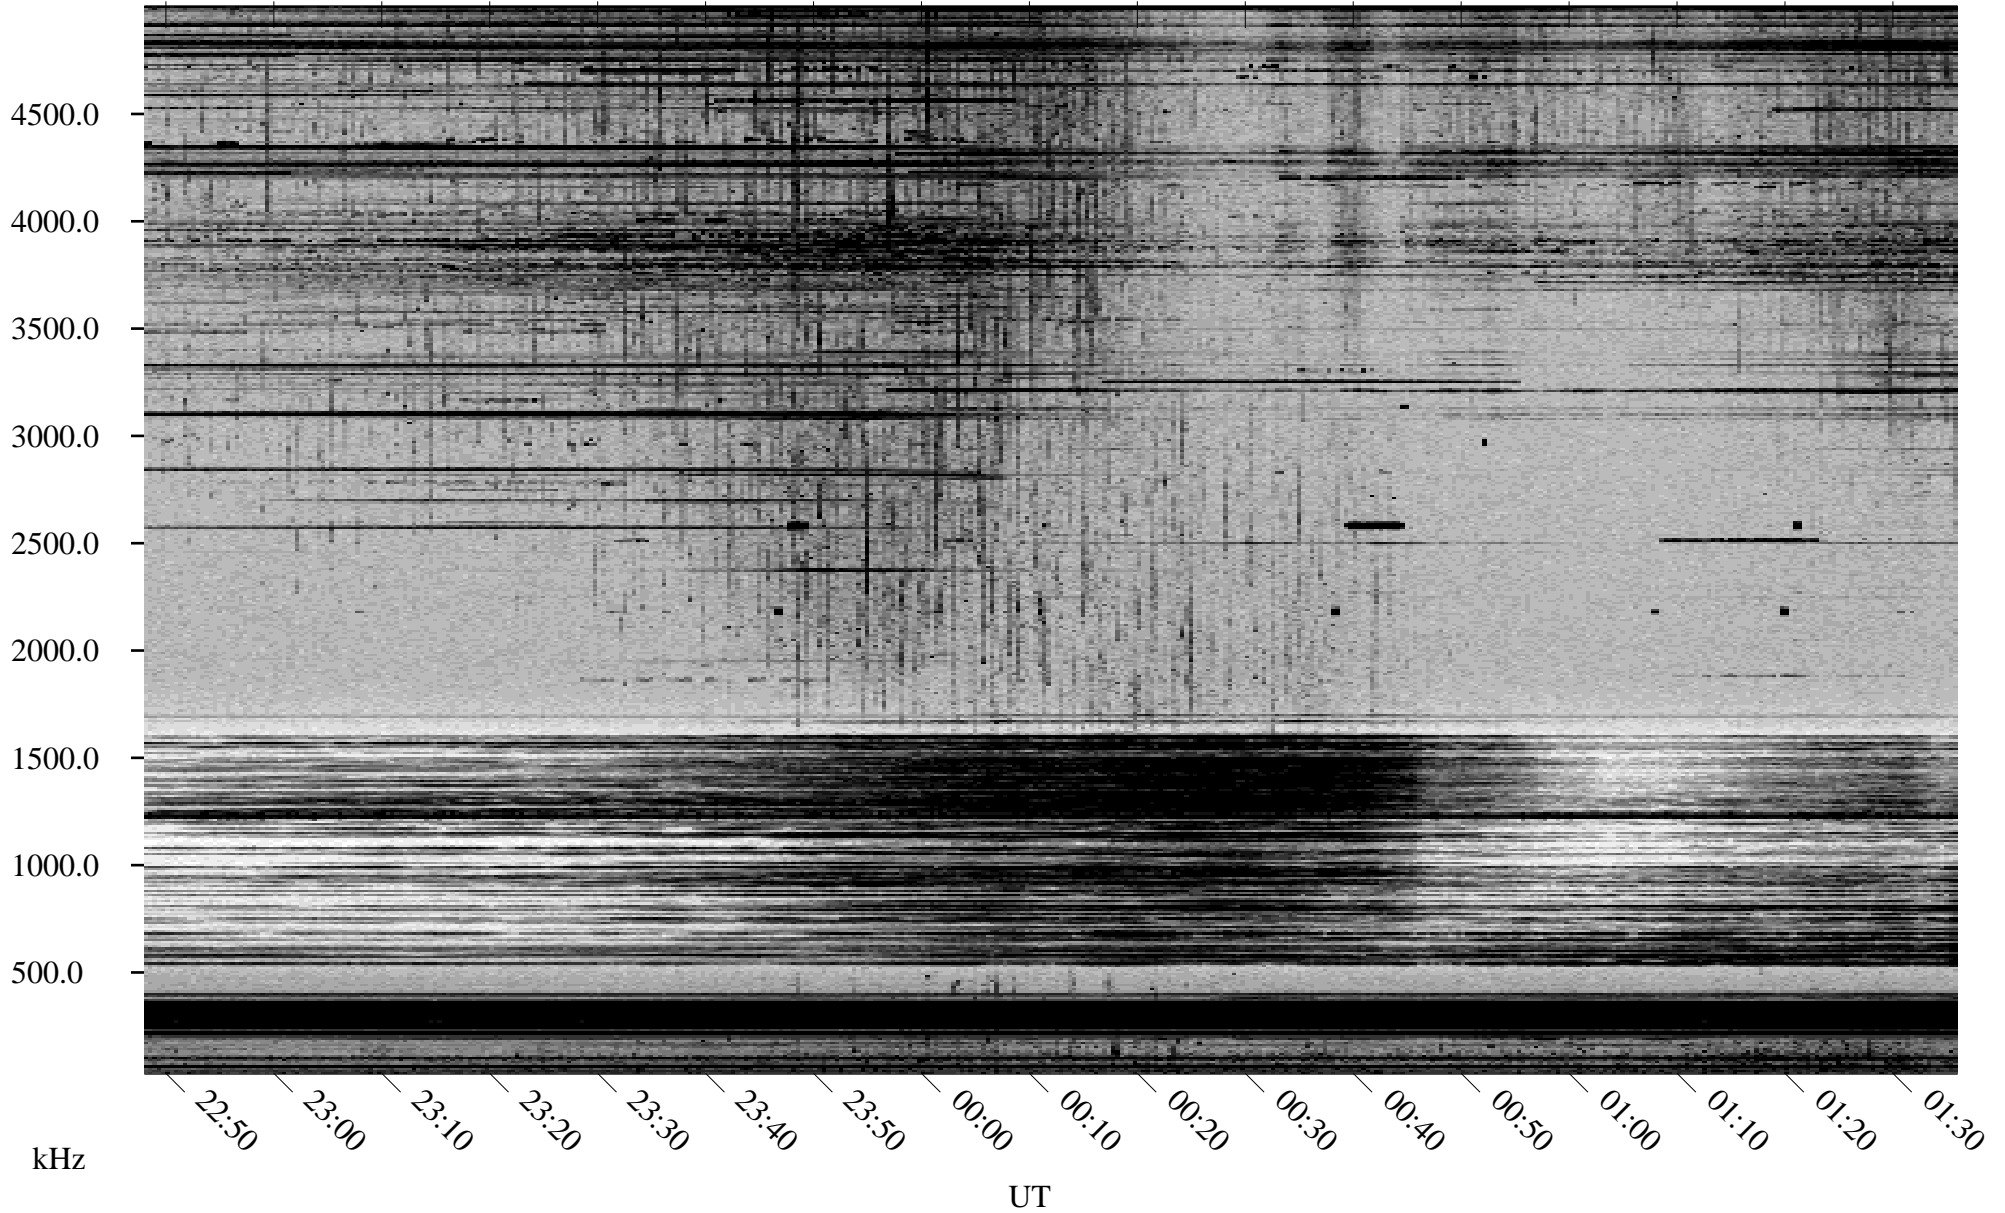

# 10/06/1998 Churchill, Manitoba

Linear Scale    Black = 161    White = 15

ch98279l.r00m max\_12

Page 1

# 10/06/1998 Churchill, Manitoba

Linear Scale    Black = 161    White = 15

ch98279l.r00m max\_12

Page 2

# 10/07/1998 Churchill, Manitoba

Linear Scale    Black = 161    White = 15

ch98279l.r00m max\_12

Page 3

# 10/07/1998 Churchill, Manitoba

Linear Scale    Black = 161    White = 15

ch98279l.r00m max\_12

Page 4