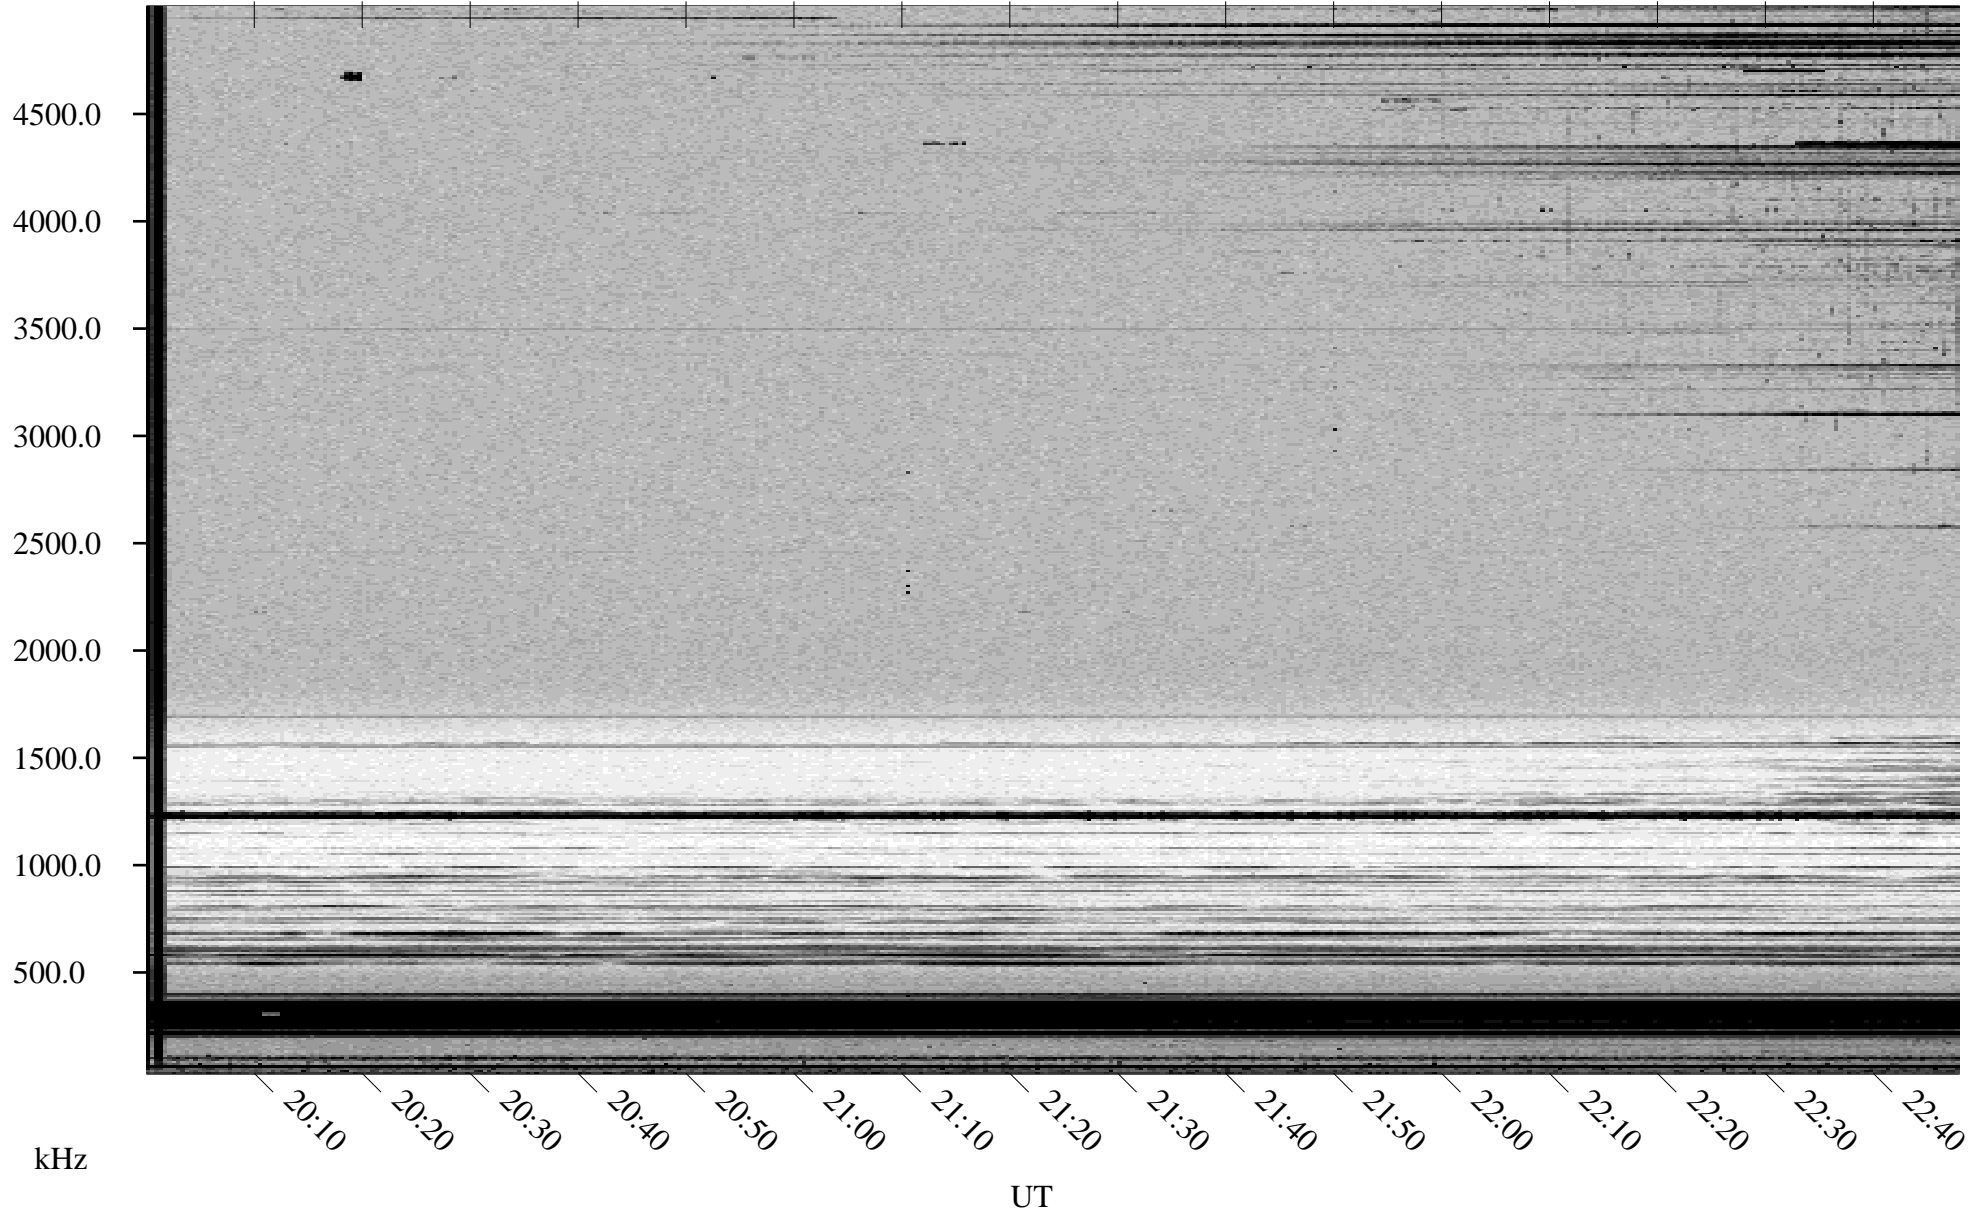

# 10/06/1998 Churchill, Manitoba

Linear Scale    Black = 161    White = 15

ch98279l.r00m max\_12

Page 1

# 10/06/1998 Churchill, Manitoba

Linear Scale    Black = 161    White = 15

ch98279l.r00m max\_12

Page 2

# 10/07/1998 Churchill, Manitoba

Linear Scale    Black = 161    White = 15

ch98279l.r00m max\_12

Page 3

# 10/07/1998 Churchill, Manitoba

Linear Scale    Black = 161    White = 15

ch98279l.r00m max\_12

Page 4