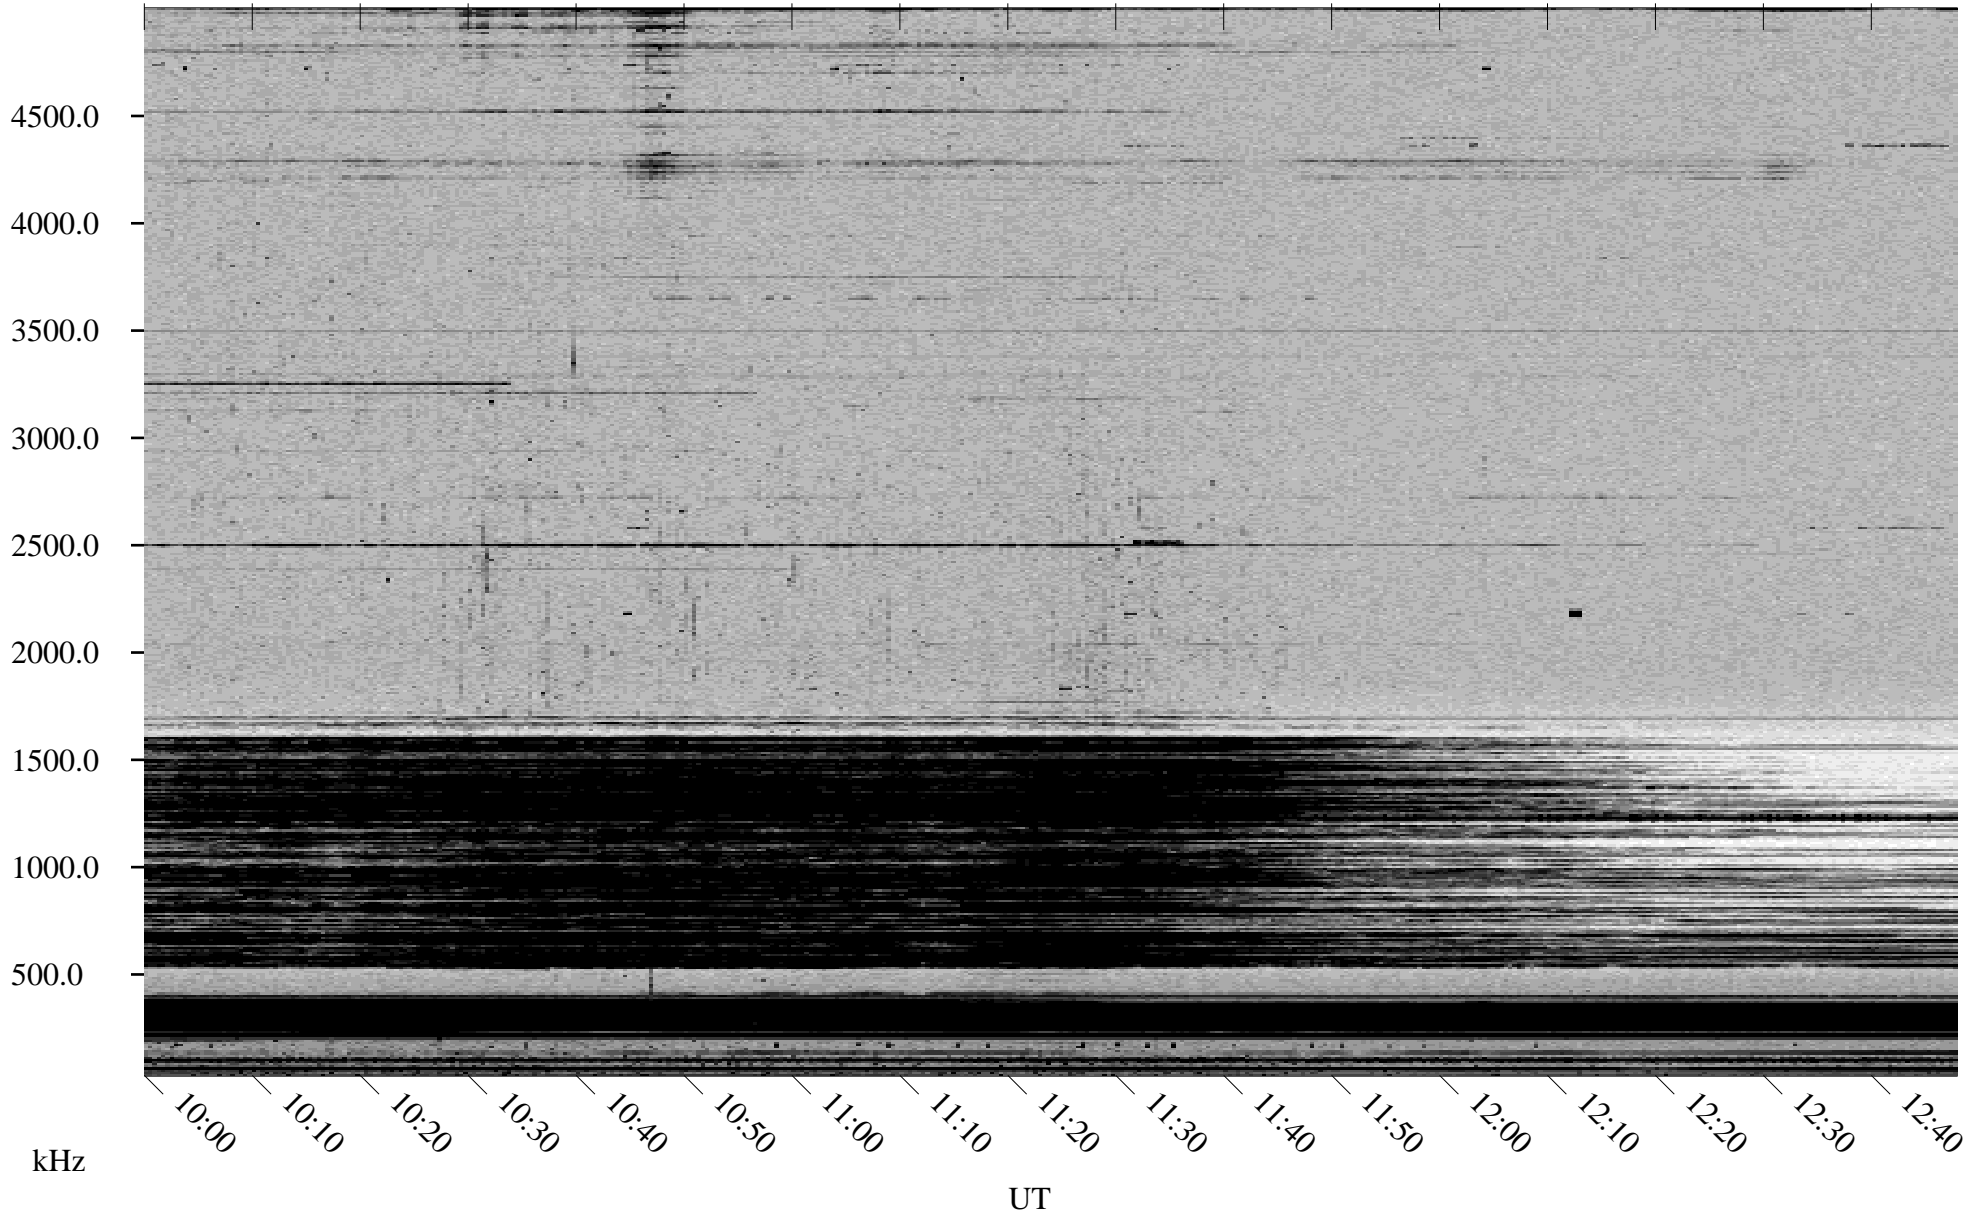

# 10/07/1998 Churchill, Manitoba

Linear Scale    Black = 161    White = 15

ch98279l.r00m max\_12

Page 4

# 10/07/1998 Churchill, Manitoba

Linear Scale    Black = 161    White = 15

ch98279l.r00m max\_12

Page 5

# 10/07/1998 Churchill, Manitoba

Linear Scale    Black = 161    White = 15

ch98279l.r00m max\_12

Page 6

# 10/07/1998 Churchill, Manitoba

Linear Scale    Black = 161    White = 15

ch98279l.r00m max\_12

Page 7