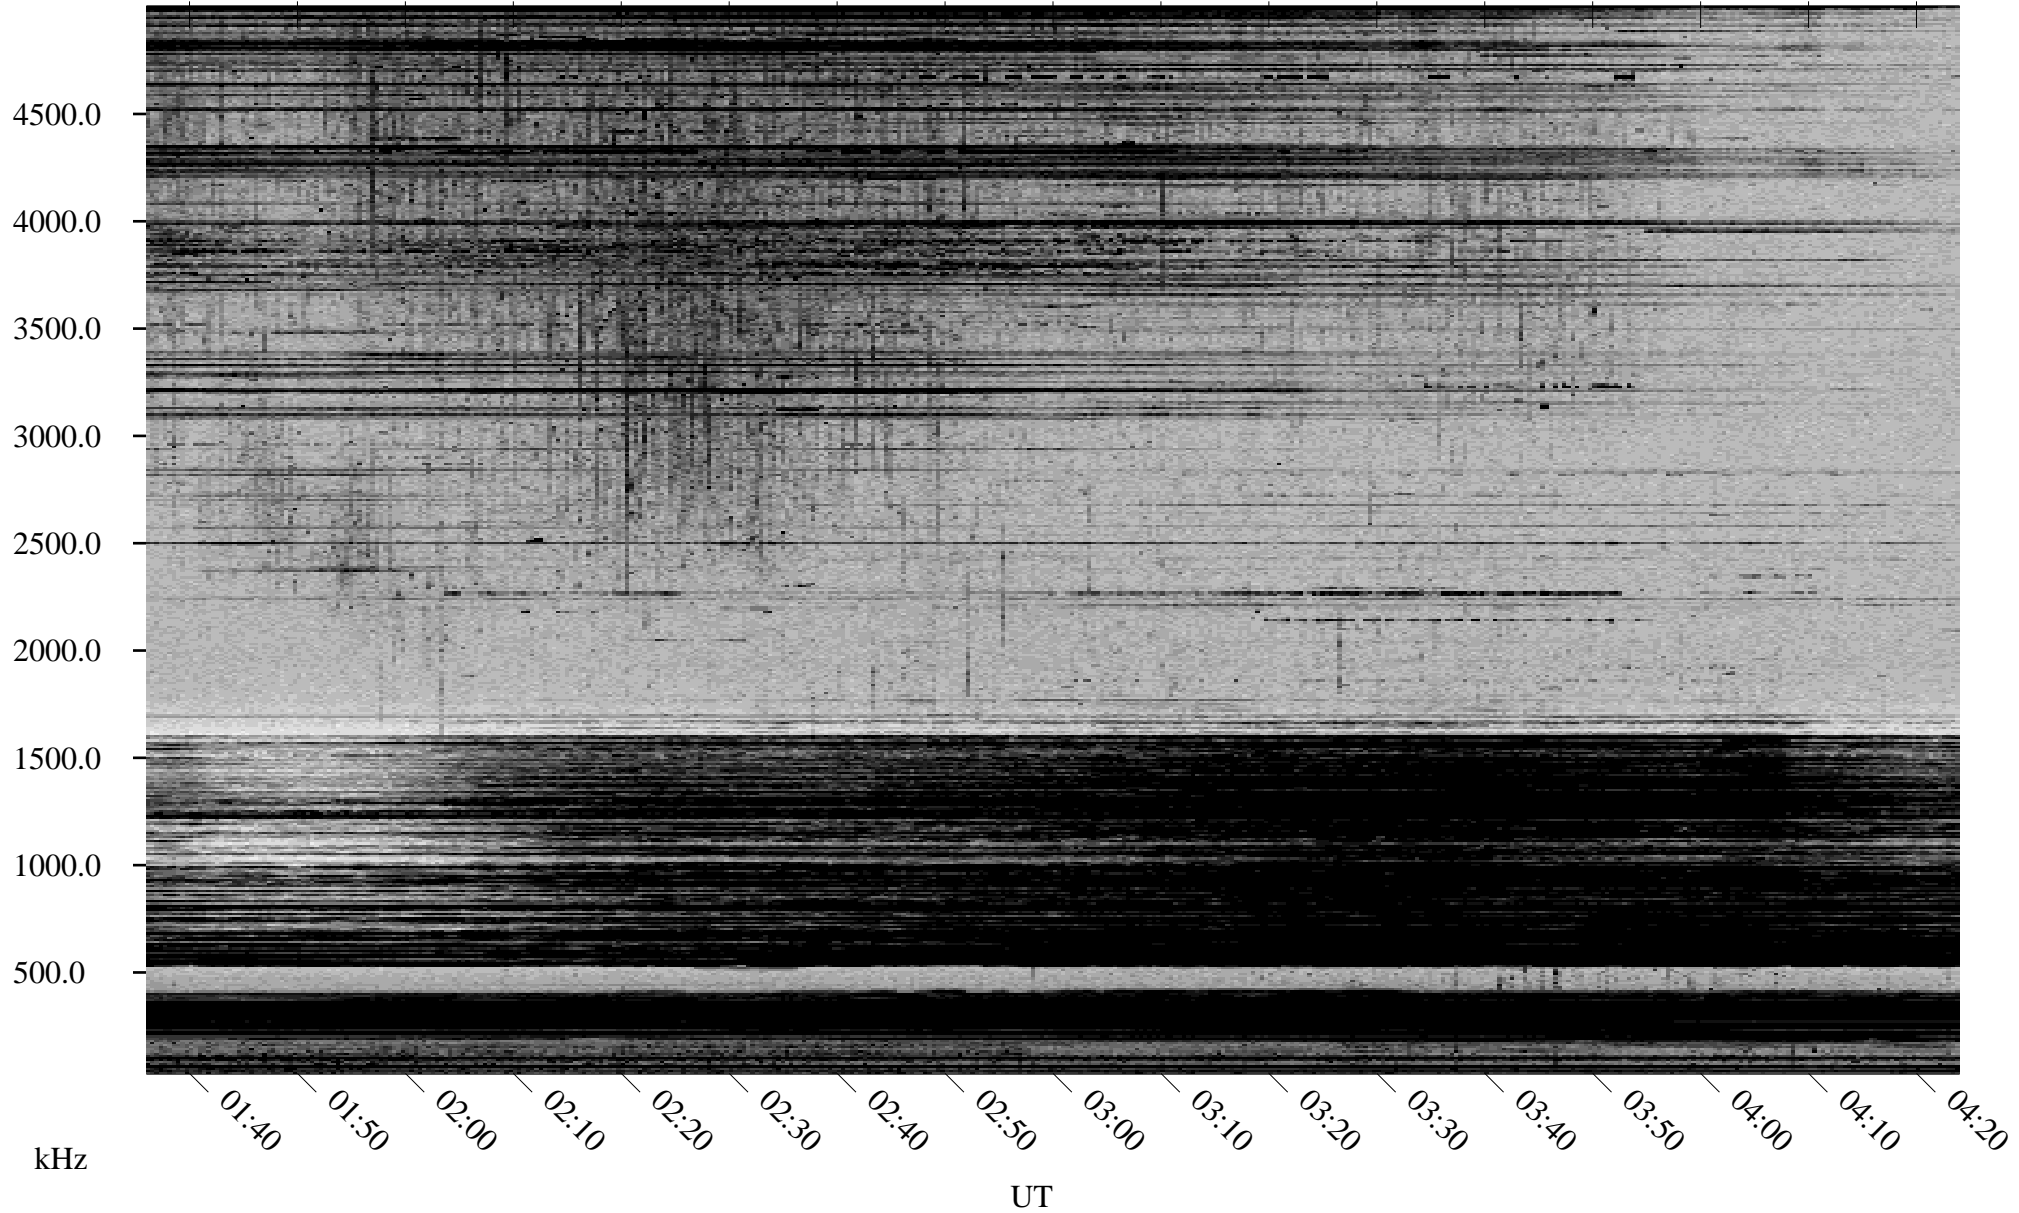

# 10/06/1998 Churchill, Manitoba

Linear Scale    Black = 161    White = 15

ch98279l.r00m max\_12

Page 1

# 10/06/1998 Churchill, Manitoba

Linear Scale    Black = 161    White = 15

ch98279l.r00m max\_12

Page 2

# 10/07/1998 Churchill, Manitoba

Linear Scale    Black = 161    White = 15

ch98279l.r00m max\_12

Page 3

# 10/07/1998 Churchill, Manitoba

Linear Scale    Black = 161    White = 15

ch98279l.r00m max\_12

Page 4