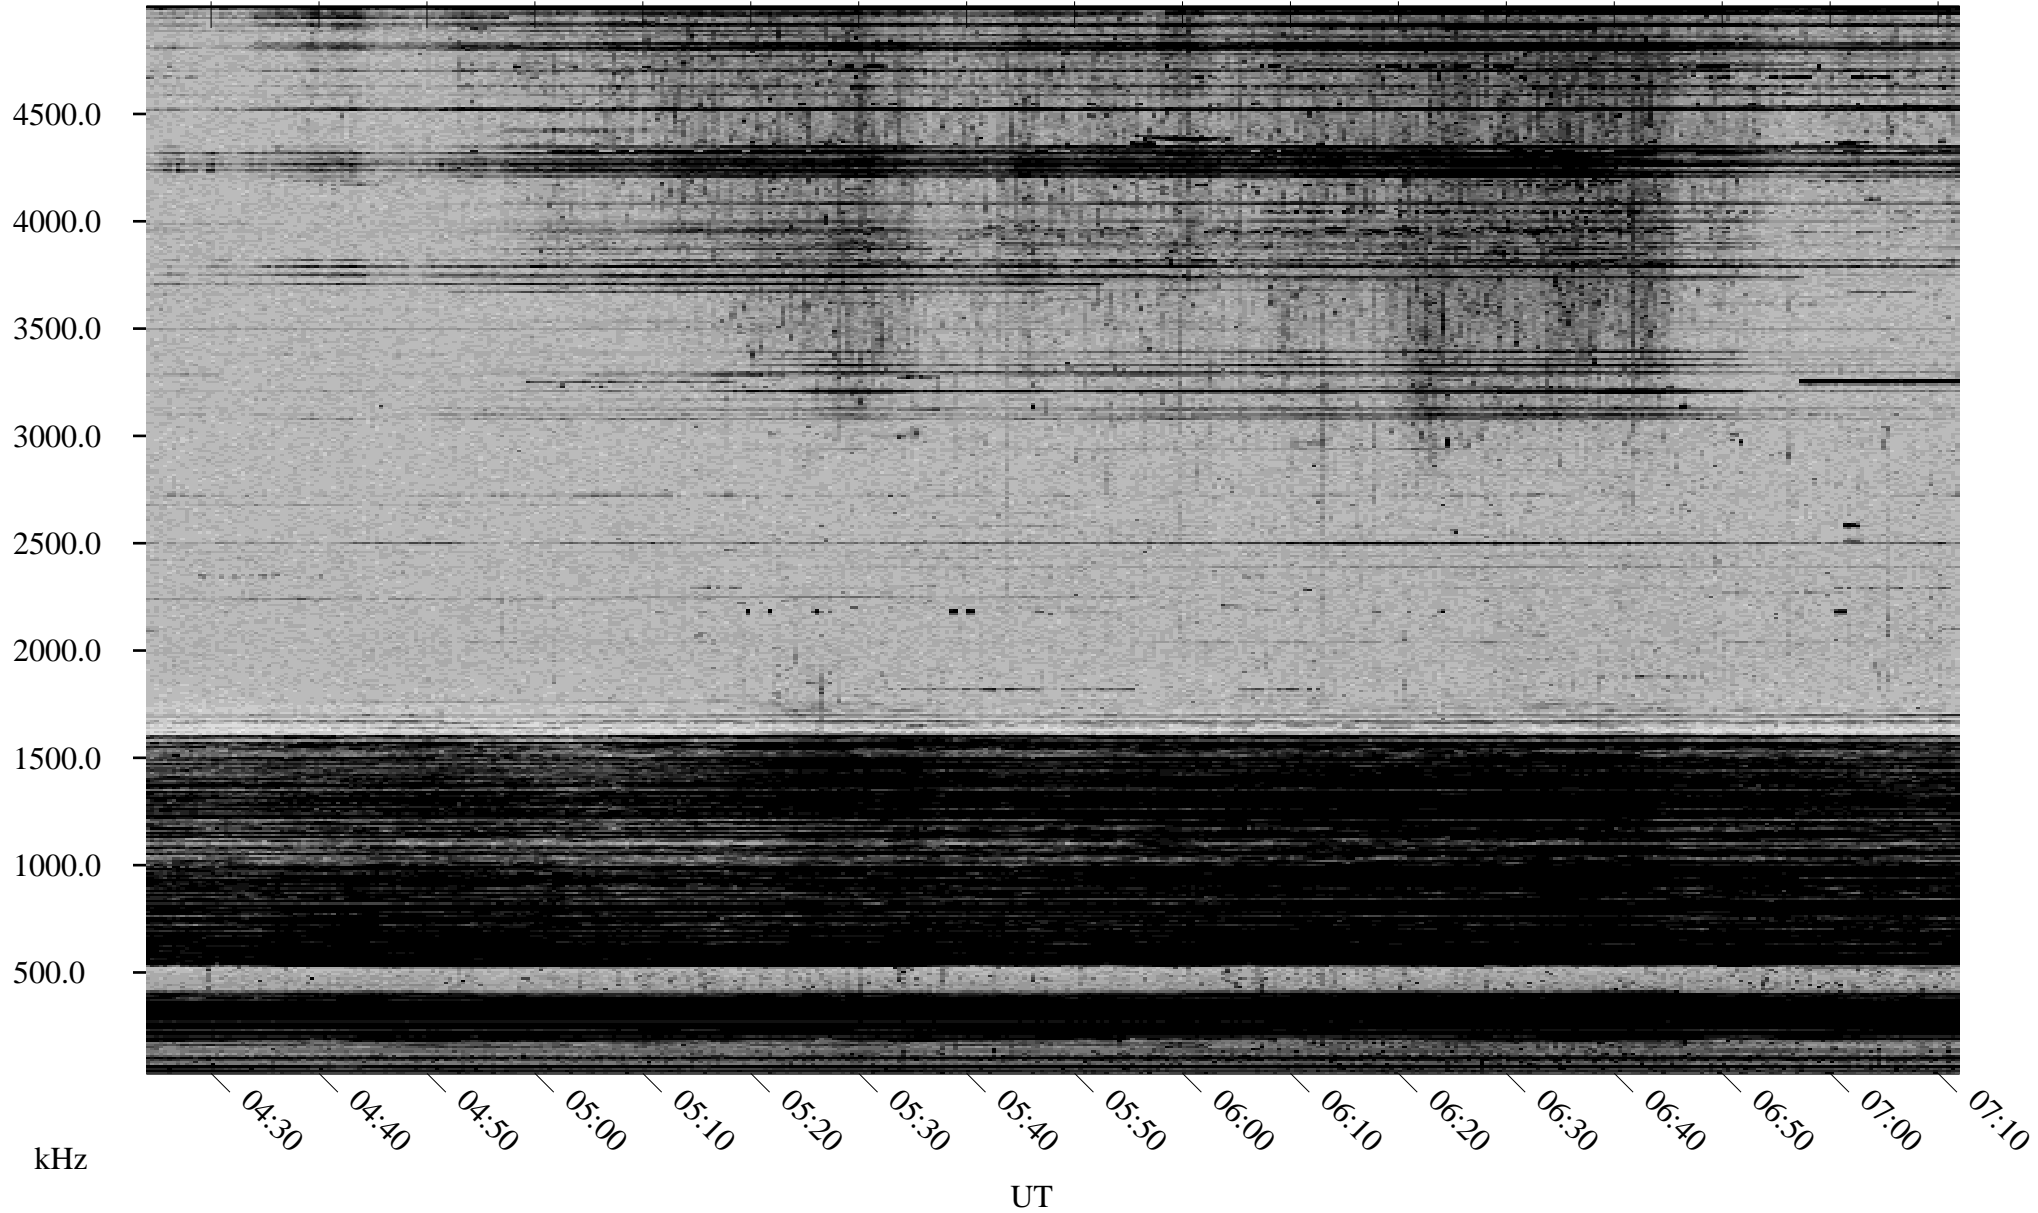

# 10/06/1998 Churchill, Manitoba

Linear Scale    Black = 161    White = 15

ch98279l.r00m max\_12

Page 1

# 10/06/1998 Churchill, Manitoba

Linear Scale    Black = 161    White = 15

ch98279l.r00m max\_12

Page 2

# 10/07/1998 Churchill, Manitoba

Linear Scale    Black = 161    White = 15

ch98279l.r00m max\_12

Page 3

# 10/07/1998 Churchill, Manitoba

Linear Scale    Black = 161    White = 15

ch98279l.r00m max\_12

Page 4