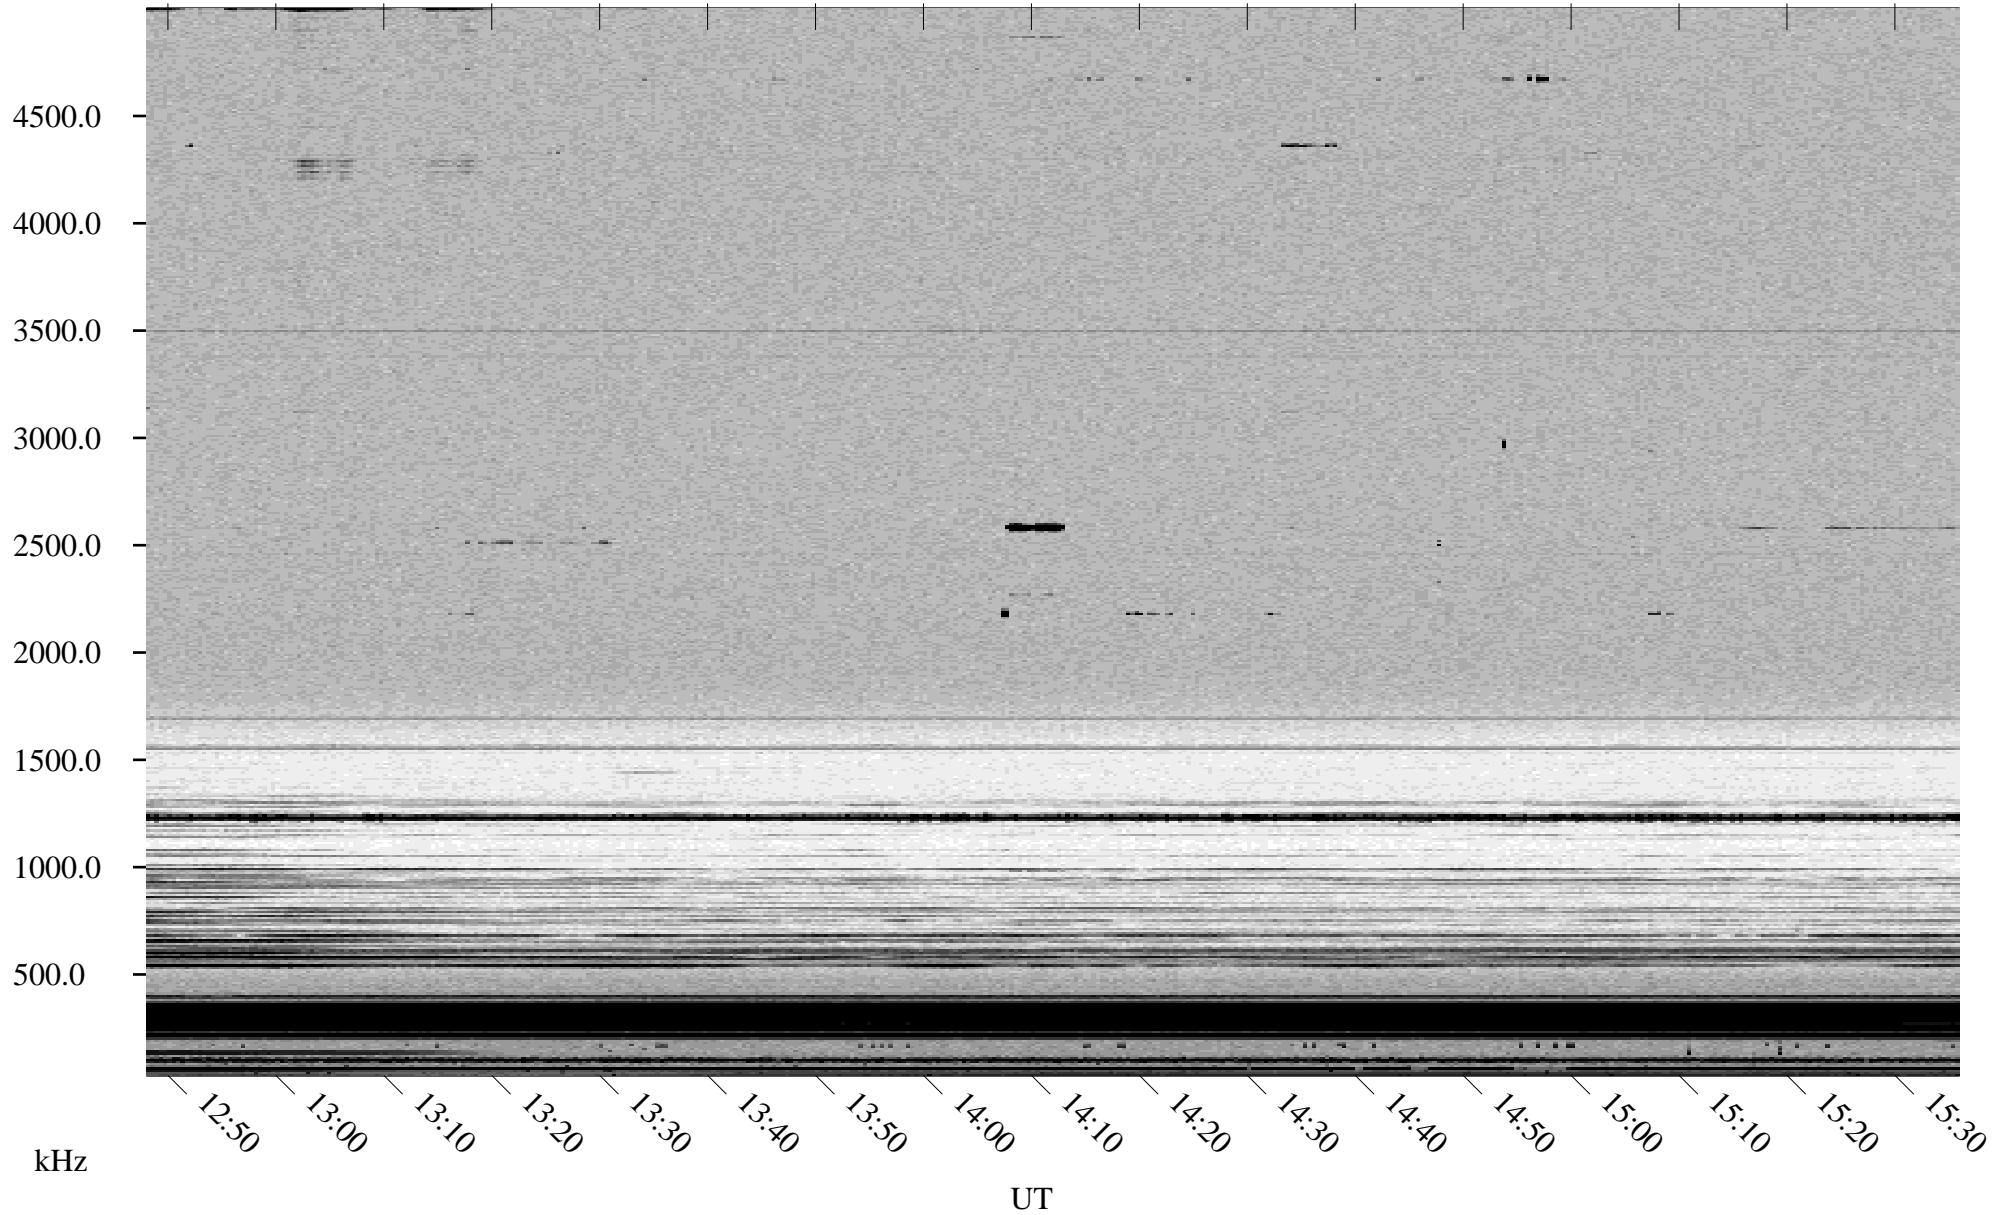

# 10/07/1998 Churchill, Manitoba

Linear Scale    Black = 161    White = 15

ch98279l.r00m max\_12

Page 5

# 10/07/1998 Churchill, Manitoba

Linear Scale    Black = 161    White = 15

ch98279l.r00m max\_12

Page 6

# 10/07/1998 Churchill, Manitoba

Linear Scale    Black = 161    White = 15

ch98279l.r00m max\_12

Page 7

# 10/07/1998 Churchill, Manitoba

Linear Scale    Black = 161    White = 15

ch98279l.r00m max\_12

Page 8