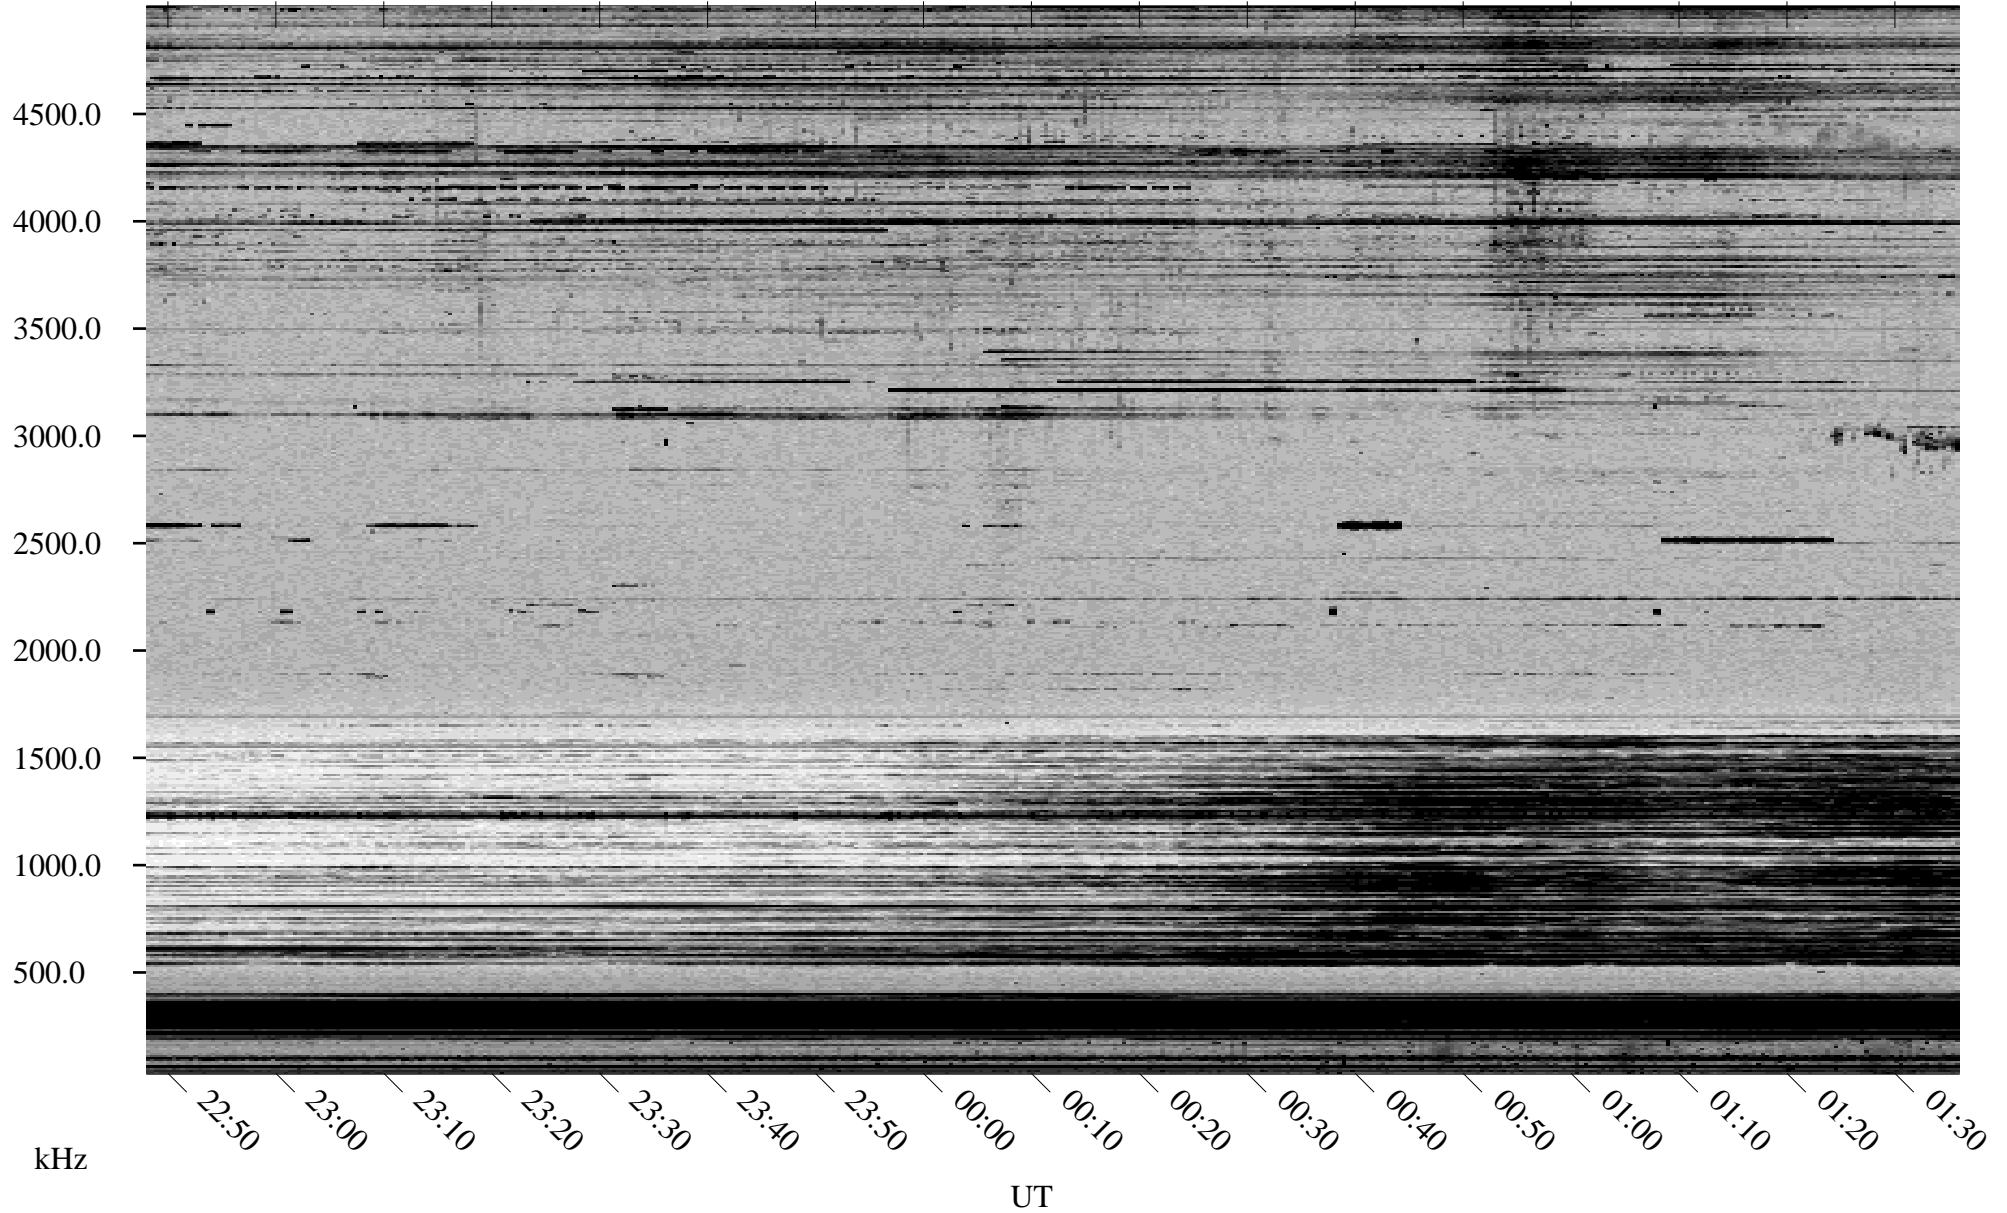

10/07/1998 Churchill, Manitoba

Linear Scale Black = 161 White = 15

ch98280l.r00m max_12

Page 1

10/07/1998 Churchill, Manitoba

Linear Scale Black = 161 White = 15

ch98280l.r00m max_12

Page 2

10/08/1998 Churchill, Manitoba

Linear Scale Black = 161 White = 15

ch98280l.r00m max_12

Page 3

10/08/1998 Churchill, Manitoba

Linear Scale Black = 161 White = 15

ch98280l.r00m max_12

Page 4

10/08/1998 Churchill, Manitoba

Linear Scale Black = 161 White = 15

ch98280l.r00m max_12

Page 5

10/08/1998 Churchill, Manitoba

Linear Scale Black = 161 White = 15

ch98280l.r00m max_12

Page 6

10/08/1998 Churchill, Manitoba

Linear Scale Black = 161 White = 15

ch98280l.r00m max_12

Page 7

10/08/1998 Churchill, Manitoba

Linear Scale Black = 161 White = 15

ch98280l.r00m max_12