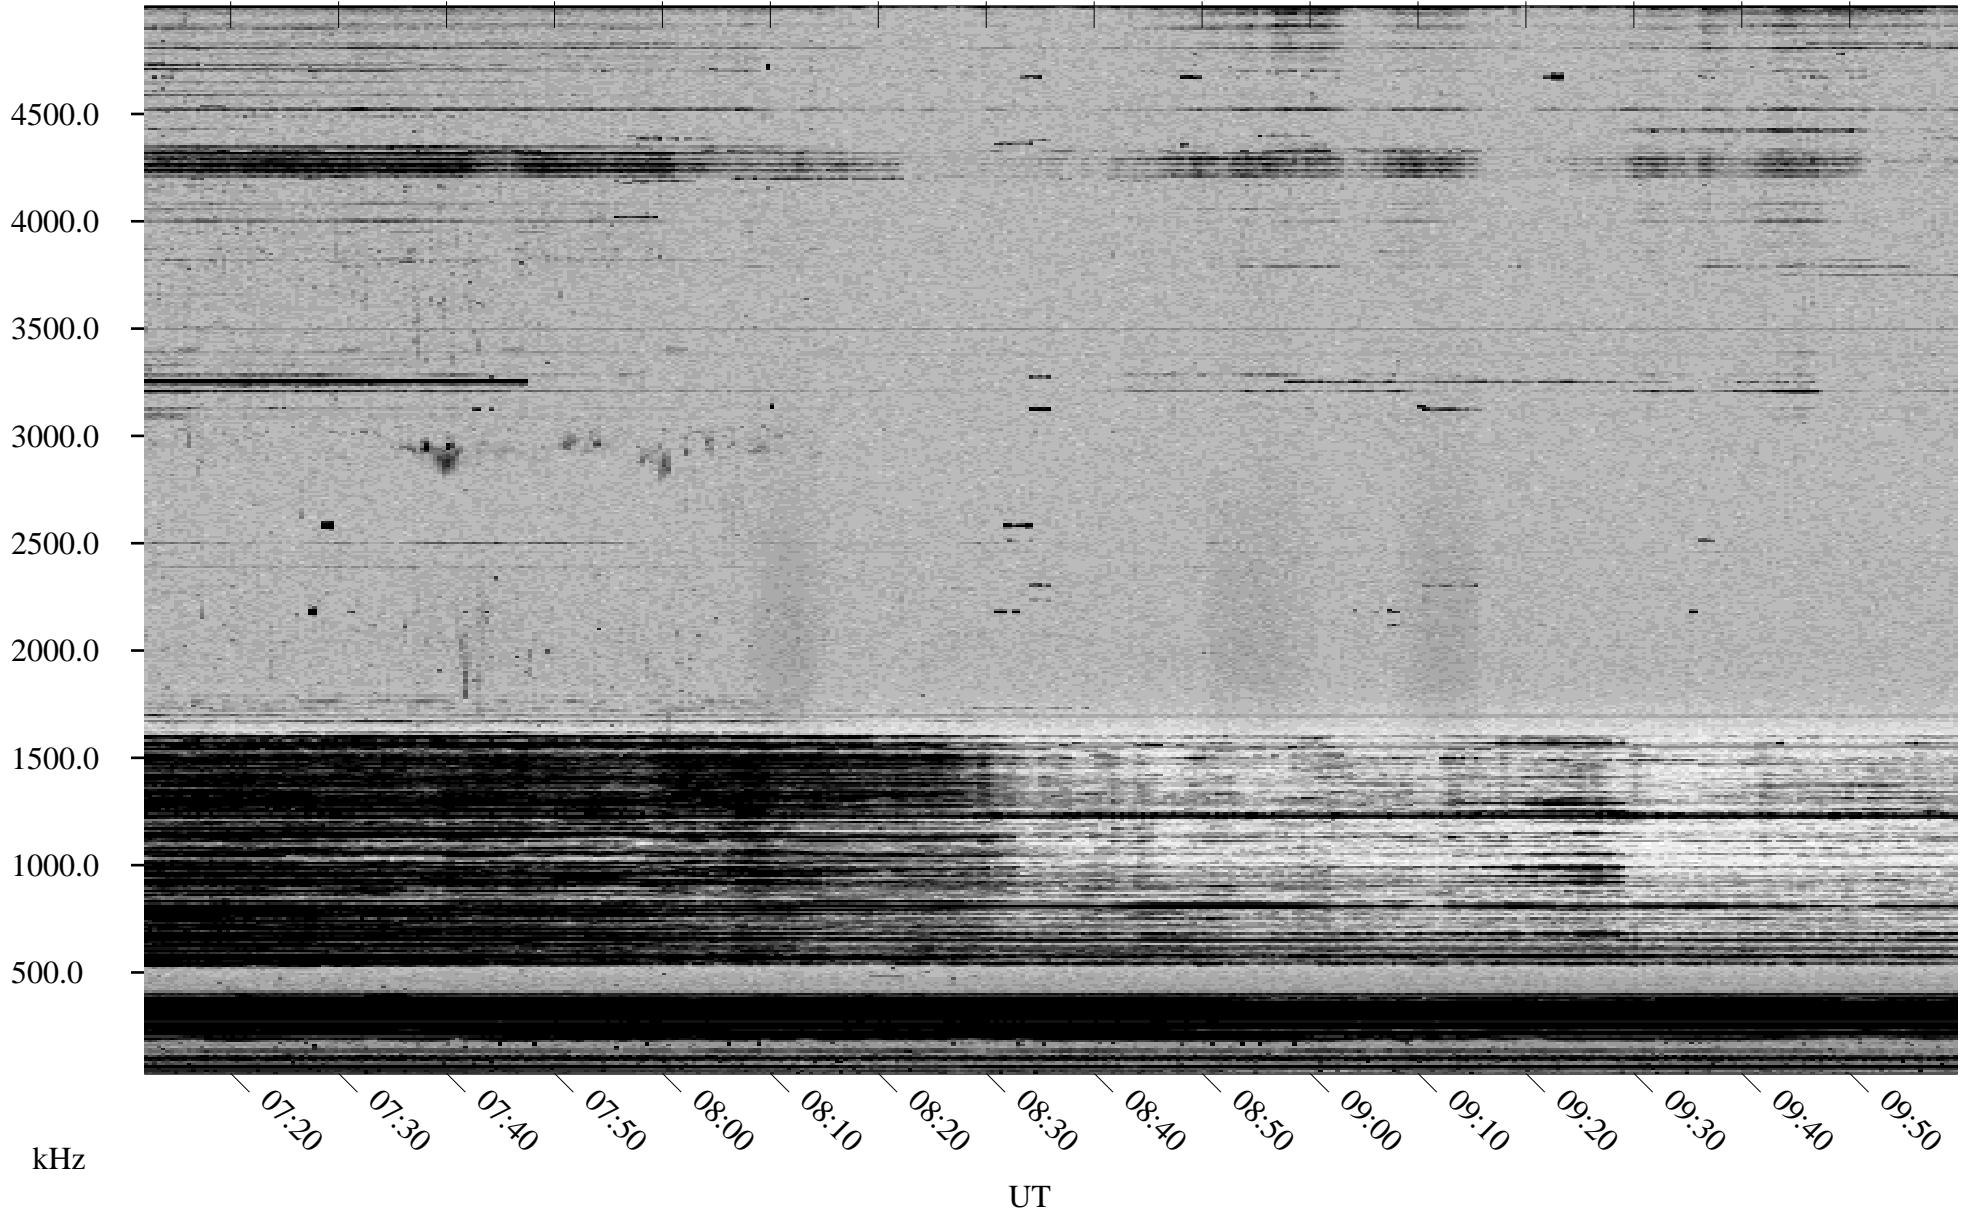

10/07/1998 Churchill, Manitoba

Linear Scale Black = 161 White = 15

ch98280l.r00m max_12

Page 1

10/07/1998 Churchill, Manitoba

Linear Scale Black = 161 White = 15

ch98280l.r00m max_12

Page 2

10/08/1998 Churchill, Manitoba

Linear Scale Black = 161 White = 15

ch98280l.r00m max_12

Page 3

10/08/1998 Churchill, Manitoba

Linear Scale Black = 161 White = 15

ch98280l.r00m max_12

Page 4

10/08/1998 Churchill, Manitoba

Linear Scale Black = 161 White = 15

ch98280l.r00m max_12

Page 5

10/08/1998 Churchill, Manitoba

Linear Scale Black = 161 White = 15

ch98280l.r00m max_12

Page 6

10/08/1998 Churchill, Manitoba

Linear Scale Black = 161 White = 15

ch98280l.r00m max_12

Page 7

10/08/1998 Churchill, Manitoba

Linear Scale Black = 161 White = 15

ch98280l.r00m max_12