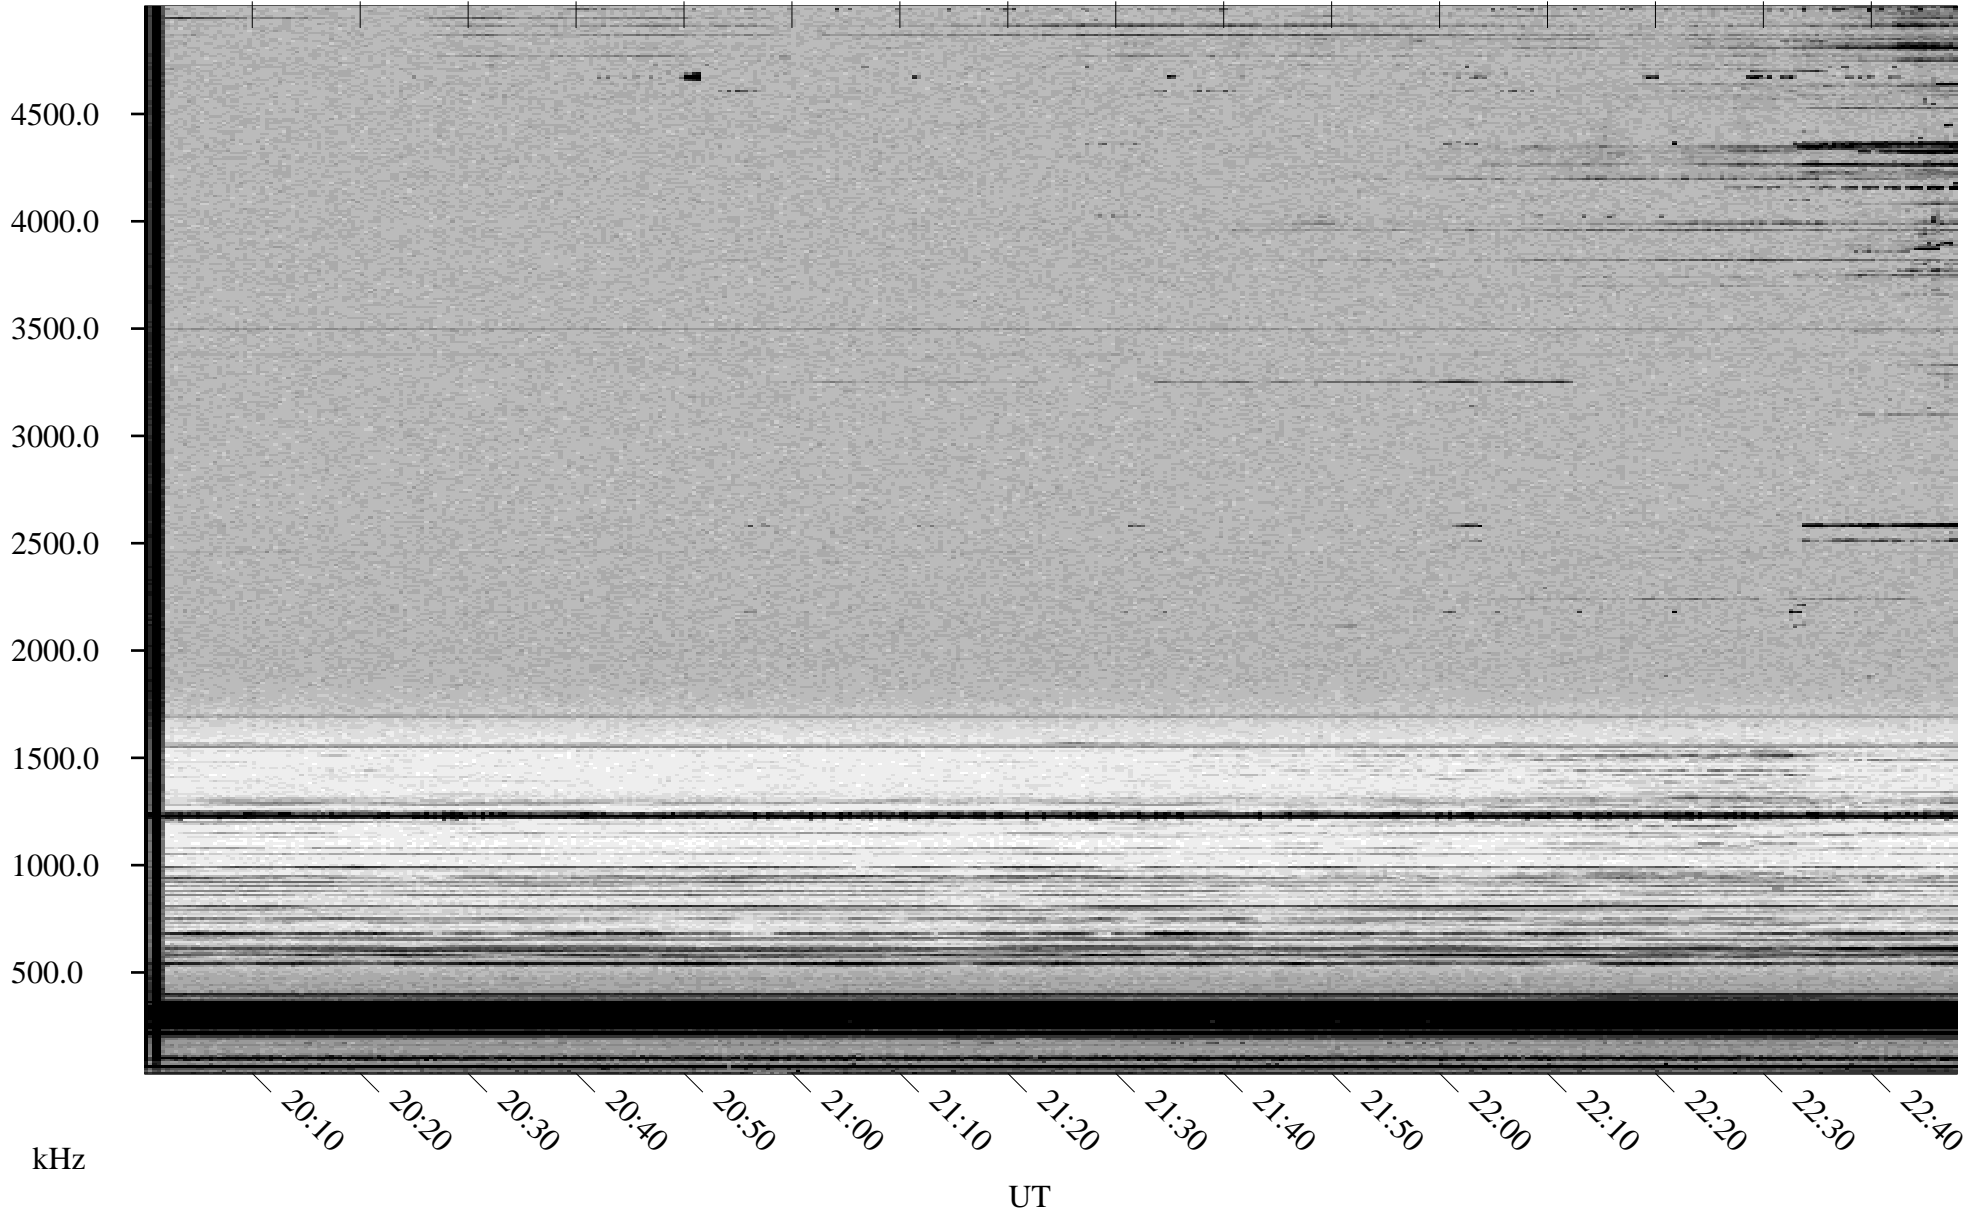

10/07/1998 Churchill, Manitoba

Linear Scale Black = 161 White = 15

ch98280l.r00m max_12

Page 1

10/07/1998 Churchill, Manitoba

Linear Scale Black = 161 White = 15

ch98280l.r00m max_12

Page 2

10/08/1998 Churchill, Manitoba

Linear Scale Black = 161 White = 15

ch98280l.r00m max_12

Page 3

10/08/1998 Churchill, Manitoba

Linear Scale Black = 161 White = 15

ch98280l.r00m max_12

Page 4

10/08/1998 Churchill, Manitoba

Linear Scale Black = 161 White = 15

ch98280l.r00m max_12

Page 5

10/08/1998 Churchill, Manitoba

Linear Scale Black = 161 White = 15

ch98280l.r00m max_12

Page 6

10/08/1998 Churchill, Manitoba

Linear Scale Black = 161 White = 15

ch98280l.r00m max_12

Page 7

10/08/1998 Churchill, Manitoba

Linear Scale Black = 161 White = 15

ch98280l.r00m max_12