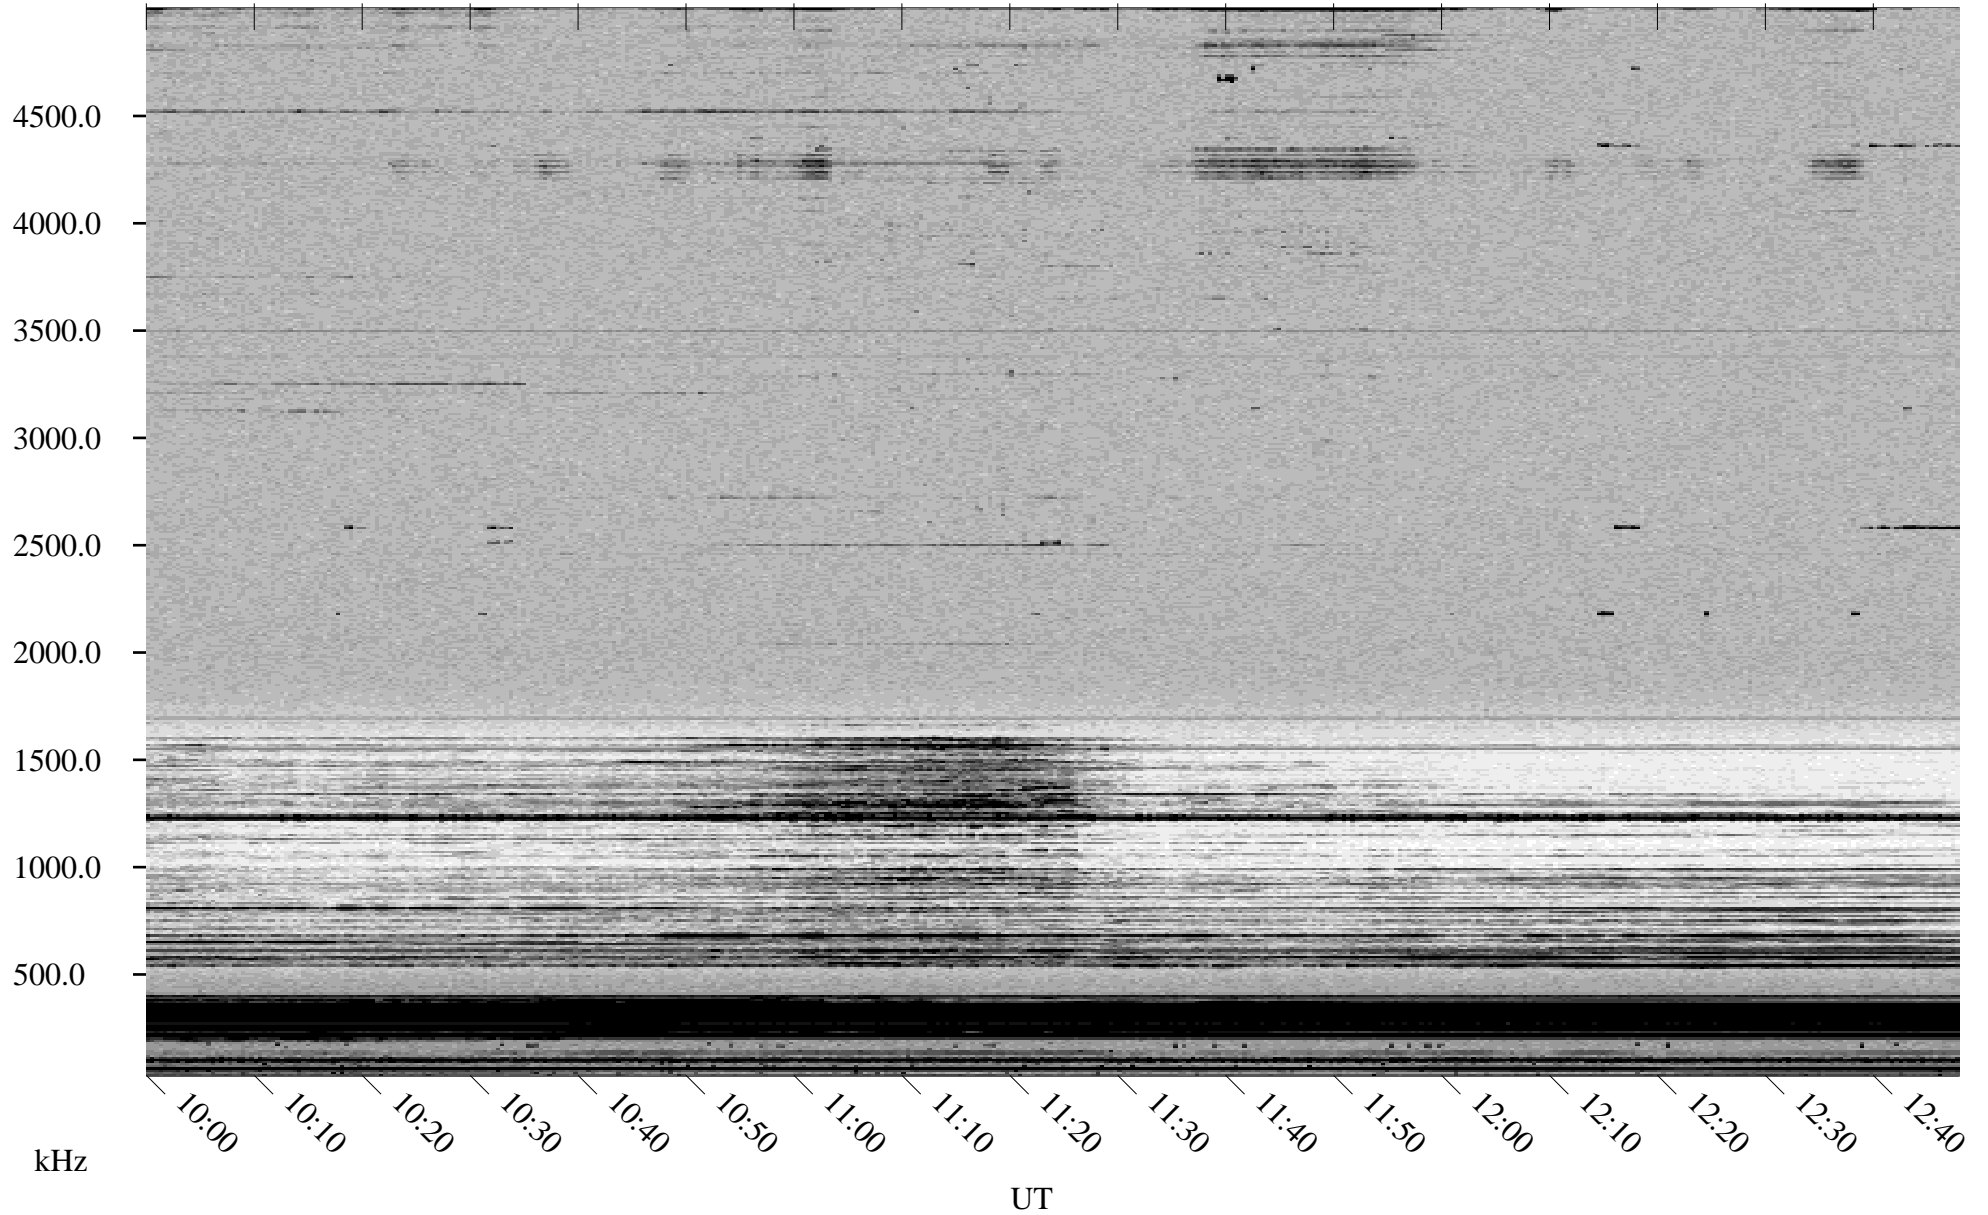

10/07/1998 Churchill, Manitoba

Linear Scale Black = 161 White = 15

ch98280l.r00m max_12

Page 1

10/07/1998 Churchill, Manitoba

Linear Scale Black = 161 White = 15

ch98280l.r00m max_12

Page 2

10/08/1998 Churchill, Manitoba

Linear Scale Black = 161 White = 15

ch98280l.r00m max_12

Page 3

10/08/1998 Churchill, Manitoba

Linear Scale Black = 161 White = 15

ch98280l.r00m max_12

Page 4

10/08/1998 Churchill, Manitoba

Linear Scale Black = 161 White = 15

ch98280l.r00m max_12

Page 5

10/08/1998 Churchill, Manitoba

Linear Scale Black = 161 White = 15

ch98280l.r00m max_12

Page 6

10/08/1998 Churchill, Manitoba

Linear Scale Black = 161 White = 15

ch98280l.r00m max_12

Page 7

10/08/1998 Churchill, Manitoba

Linear Scale Black = 161 White = 15

ch98280l.r00m max_12