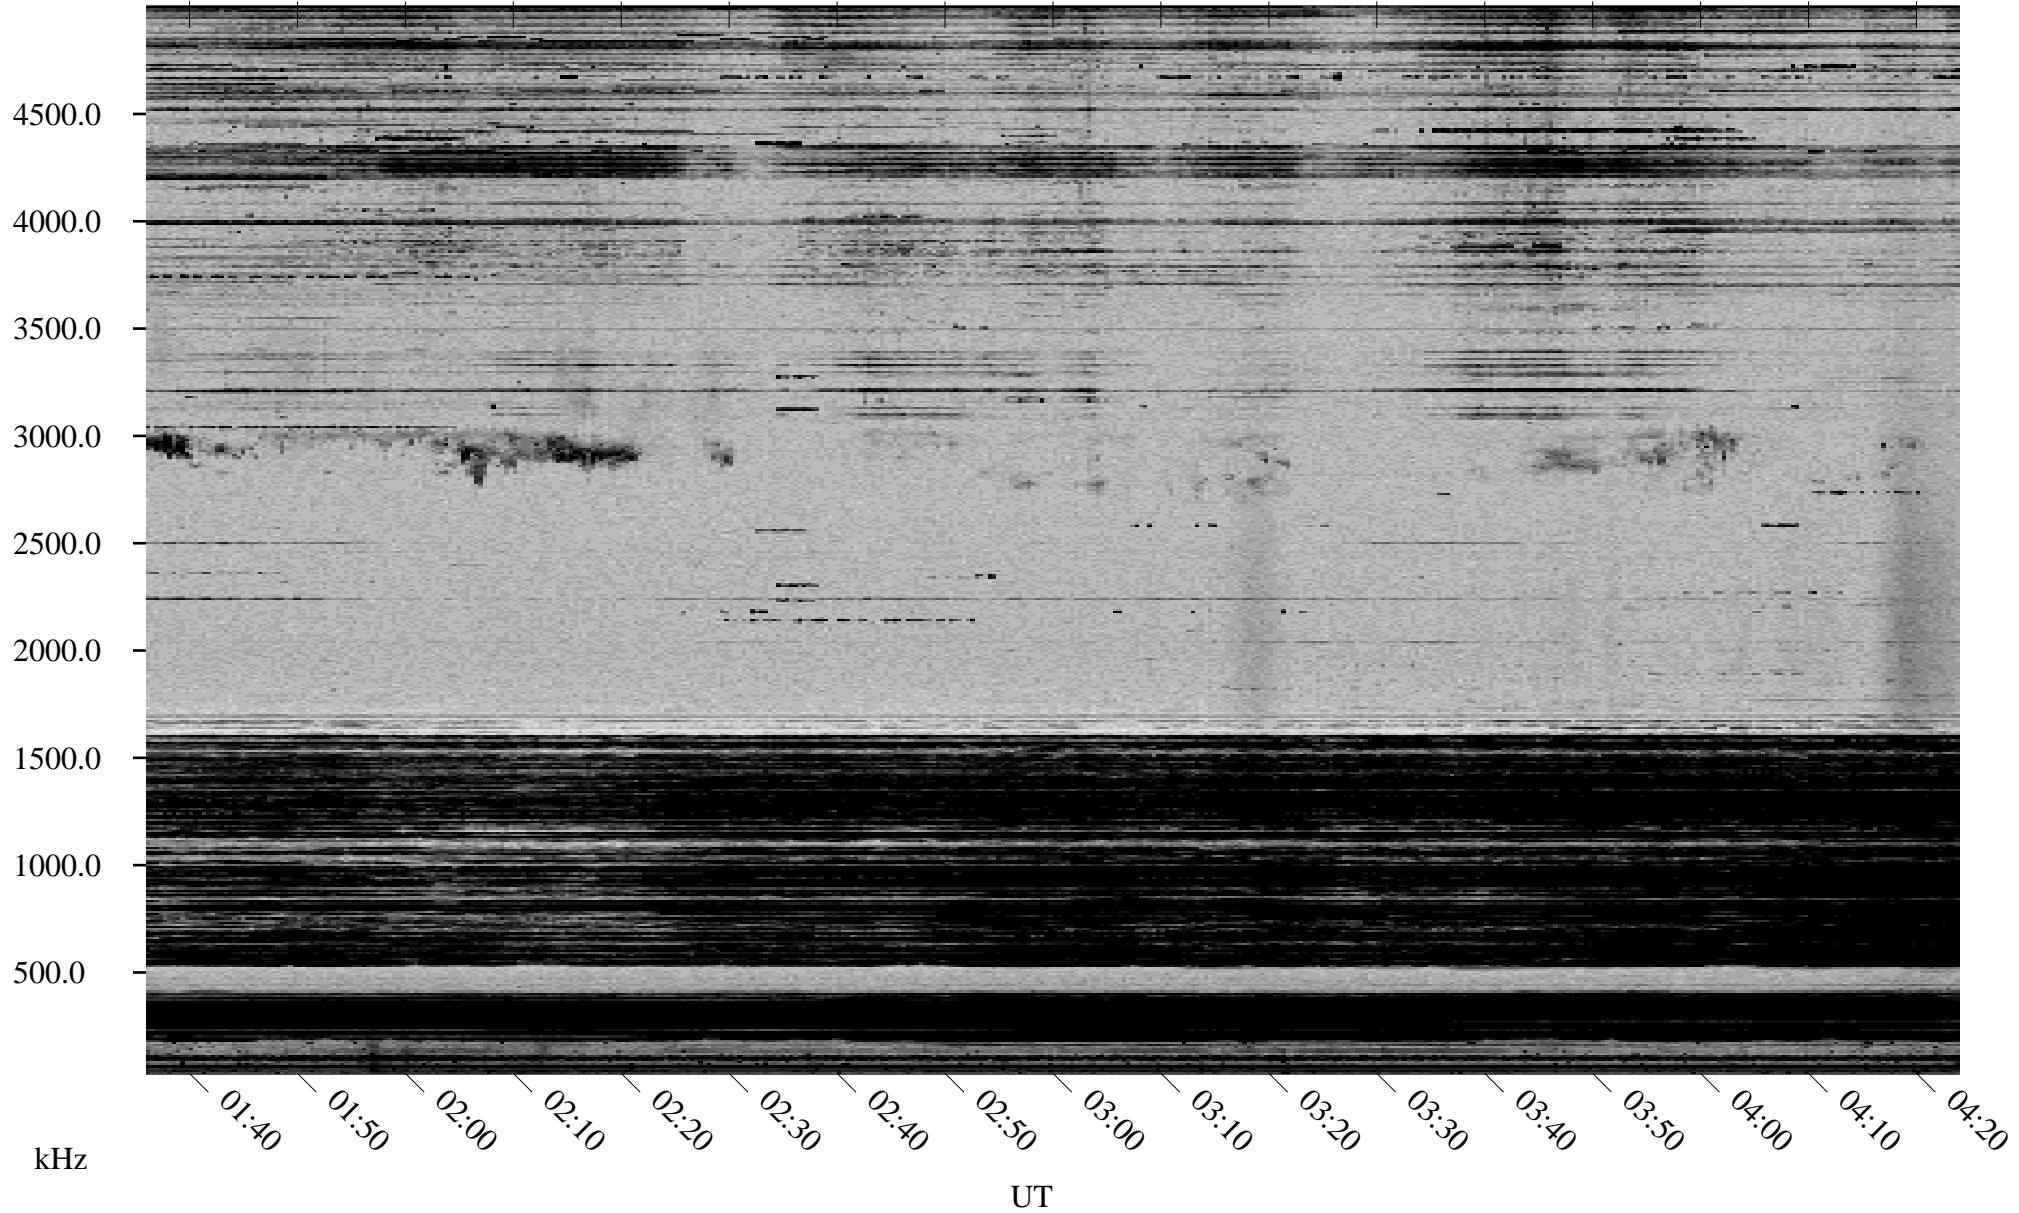

10/07/1998 Churchill, Manitoba

Linear Scale Black = 161 White = 15

ch98280l.r00m max_12

Page 1

10/07/1998 Churchill, Manitoba

Linear Scale Black = 161 White = 15

ch98280l.r00m max_12

Page 2

10/08/1998 Churchill, Manitoba

Linear Scale Black = 161 White = 15

ch98280l.r00m max_12

Page 3

10/08/1998 Churchill, Manitoba

Linear Scale Black = 161 White = 15

ch98280l.r00m max_12

Page 4

10/08/1998 Churchill, Manitoba

Linear Scale Black = 161 White = 15

ch98280l.r00m max_12

Page 5

10/08/1998 Churchill, Manitoba

Linear Scale Black = 161 White = 15

ch98280l.r00m max_12

Page 6

10/08/1998 Churchill, Manitoba

Linear Scale Black = 161 White = 15

ch98280l.r00m max_12

Page 7

10/08/1998 Churchill, Manitoba

Linear Scale Black = 161 White = 15

ch98280l.r00m max_12