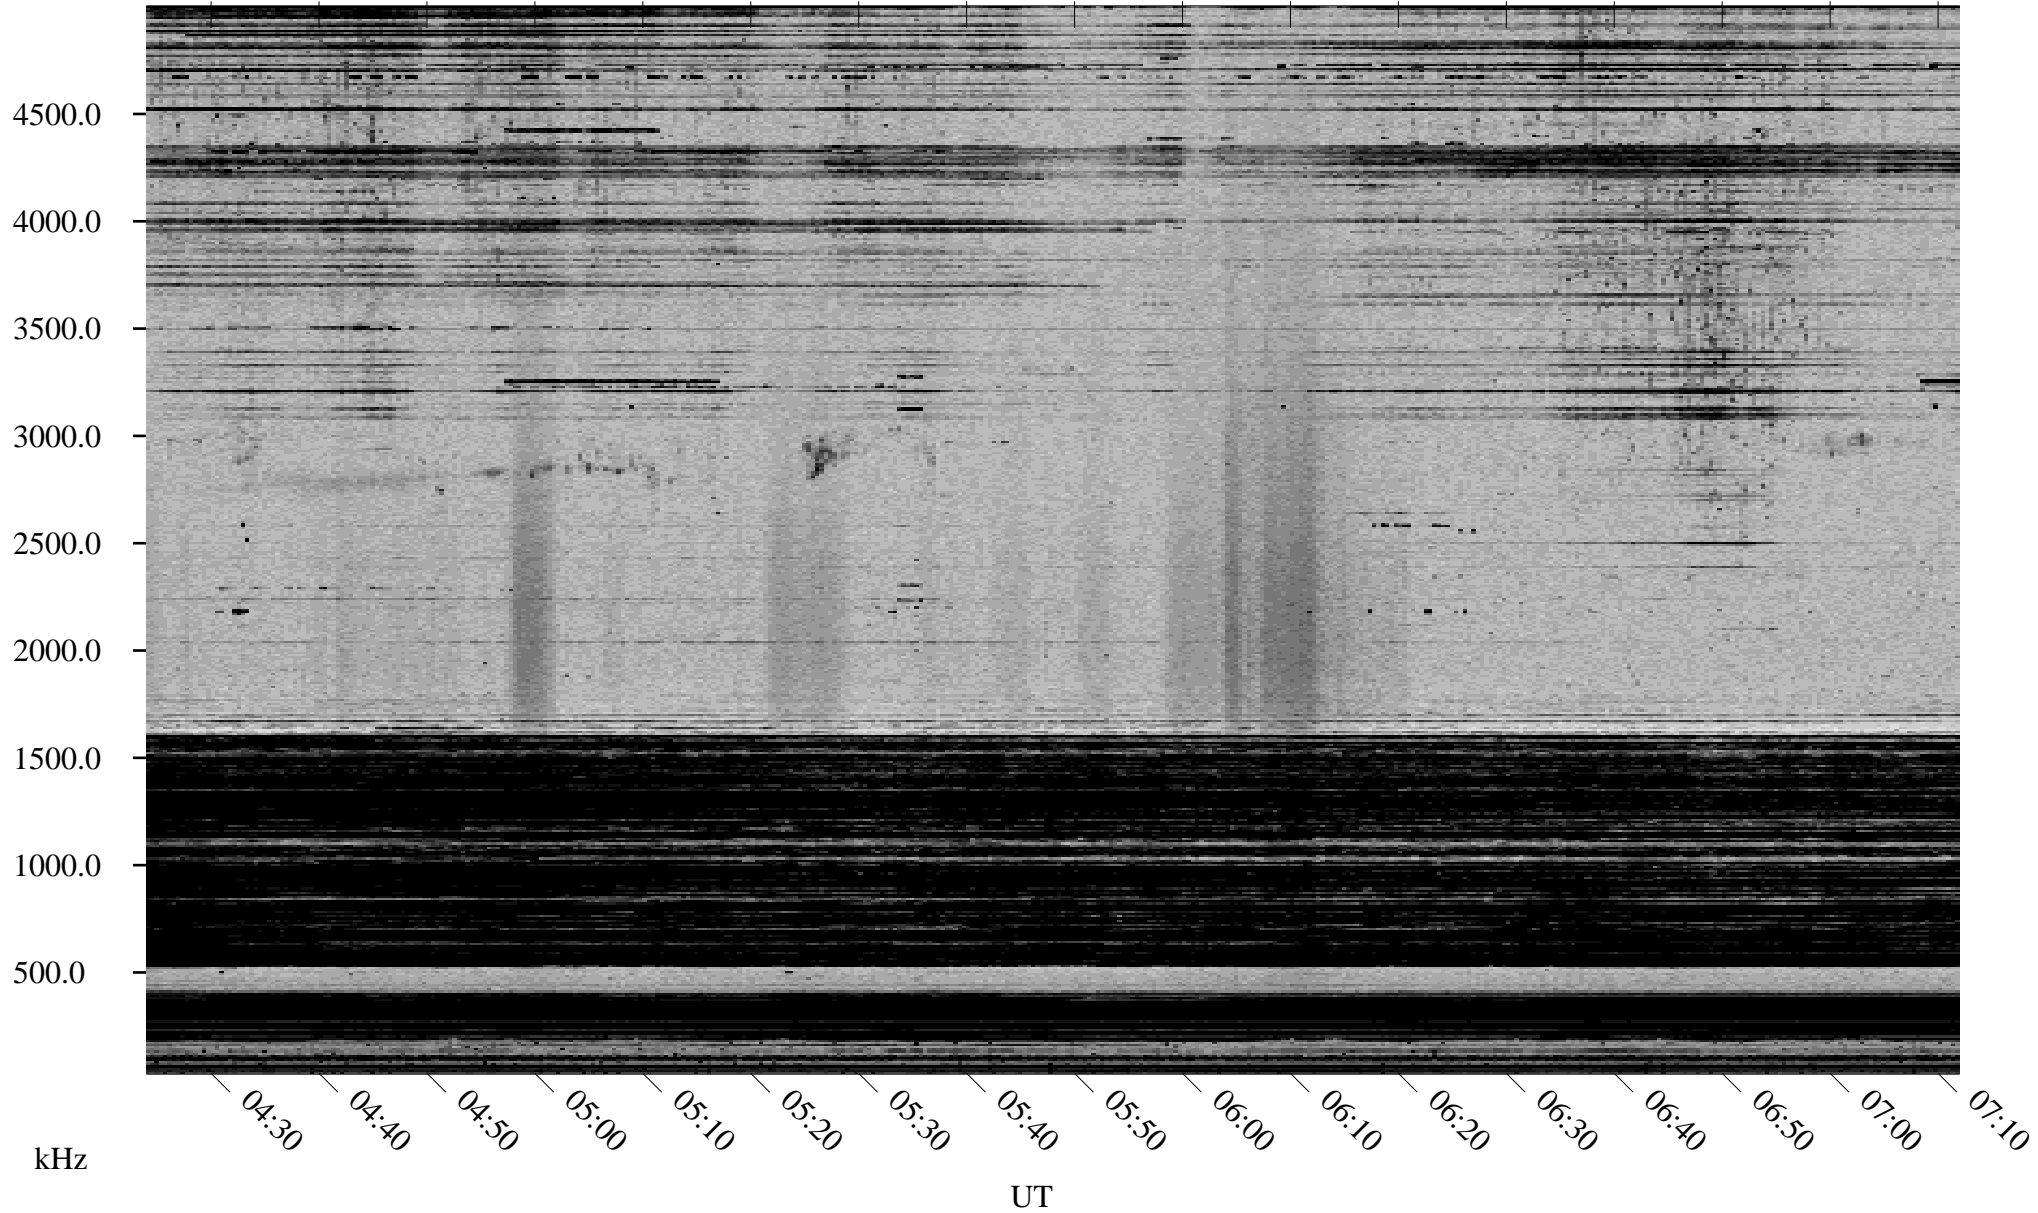

10/07/1998 Churchill, Manitoba

Linear Scale Black = 161 White = 15

ch98280l.r00m max_12

Page 1

10/07/1998 Churchill, Manitoba

Linear Scale Black = 161 White = 15

ch98280l.r00m max_12

Page 2

10/08/1998 Churchill, Manitoba

Linear Scale Black = 161 White = 15

ch98280l.r00m max_12

Page 3

10/08/1998 Churchill, Manitoba

Linear Scale Black = 161 White = 15

ch98280l.r00m max_12

Page 4

10/08/1998 Churchill, Manitoba

Linear Scale Black = 161 White = 15

ch98280l.r00m max_12

Page 5

10/08/1998 Churchill, Manitoba

Linear Scale Black = 161 White = 15

ch98280l.r00m max_12

Page 6

10/08/1998 Churchill, Manitoba

Linear Scale Black = 161 White = 15

ch98280l.r00m max_12

Page 7

10/08/1998 Churchill, Manitoba

Linear Scale Black = 161 White = 15

ch98280l.r00m max_12