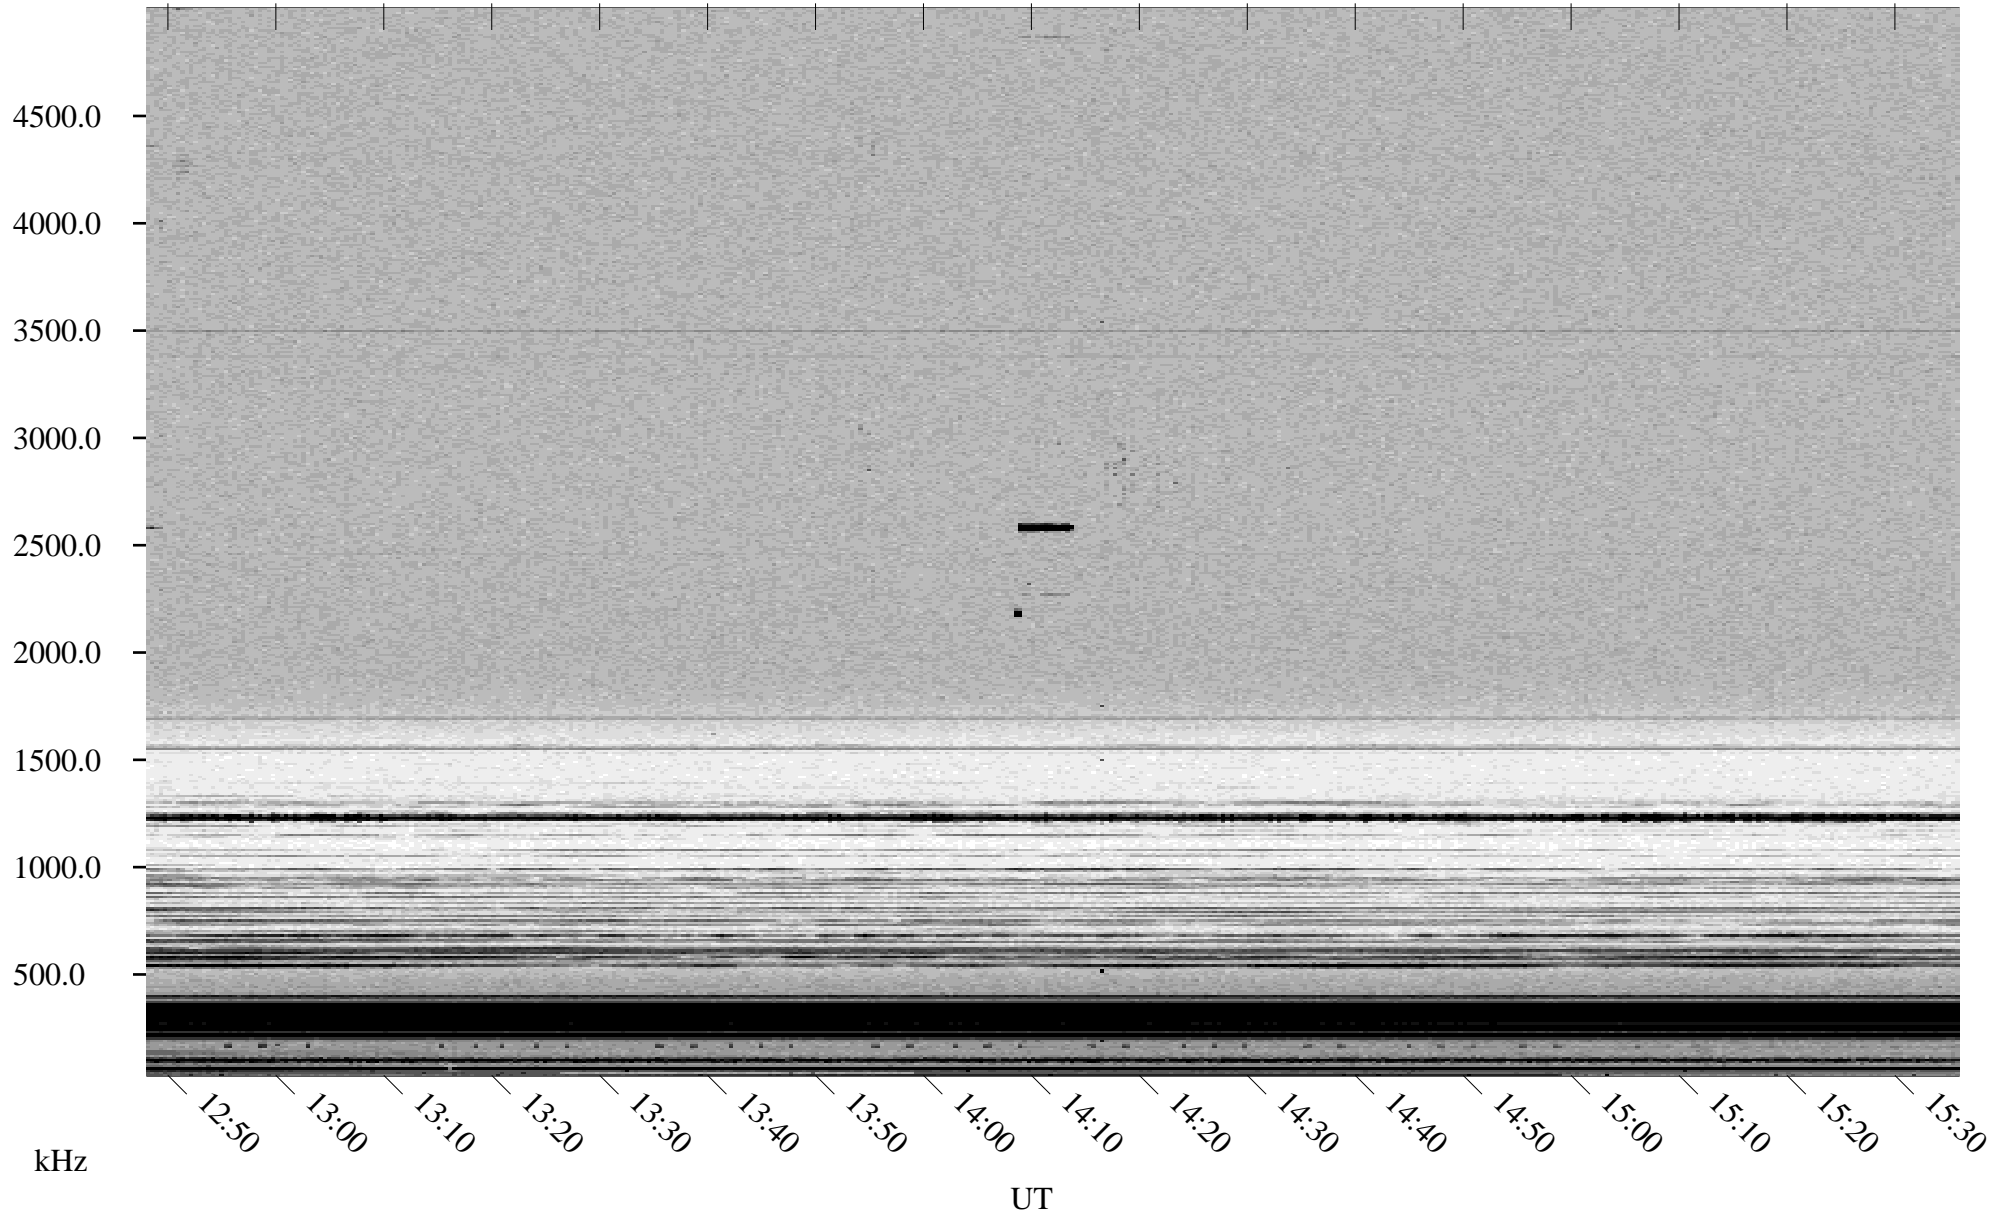

10/07/1998 Churchill, Manitoba

Linear Scale Black = 161 White = 15

ch98280l.r00m max_12

Page 1

10/07/1998 Churchill, Manitoba

Linear Scale Black = 161 White = 15

ch98280l.r00m max_12

Page 2

10/08/1998 Churchill, Manitoba

Linear Scale Black = 161 White = 15

ch98280l.r00m max_12

Page 3

10/08/1998 Churchill, Manitoba

Linear Scale Black = 161 White = 15

ch98280l.r00m max_12

Page 4

10/08/1998 Churchill, Manitoba

Linear Scale Black = 161 White = 15

ch98280l.r00m max_12

Page 5

10/08/1998 Churchill, Manitoba

Linear Scale Black = 161 White = 15

ch98280l.r00m max_12

Page 6

10/08/1998 Churchill, Manitoba

Linear Scale Black = 161 White = 15

ch98280l.r00m max_12

Page 7

10/08/1998 Churchill, Manitoba

Linear Scale Black = 161 White = 15

ch98280l.r00m max_12