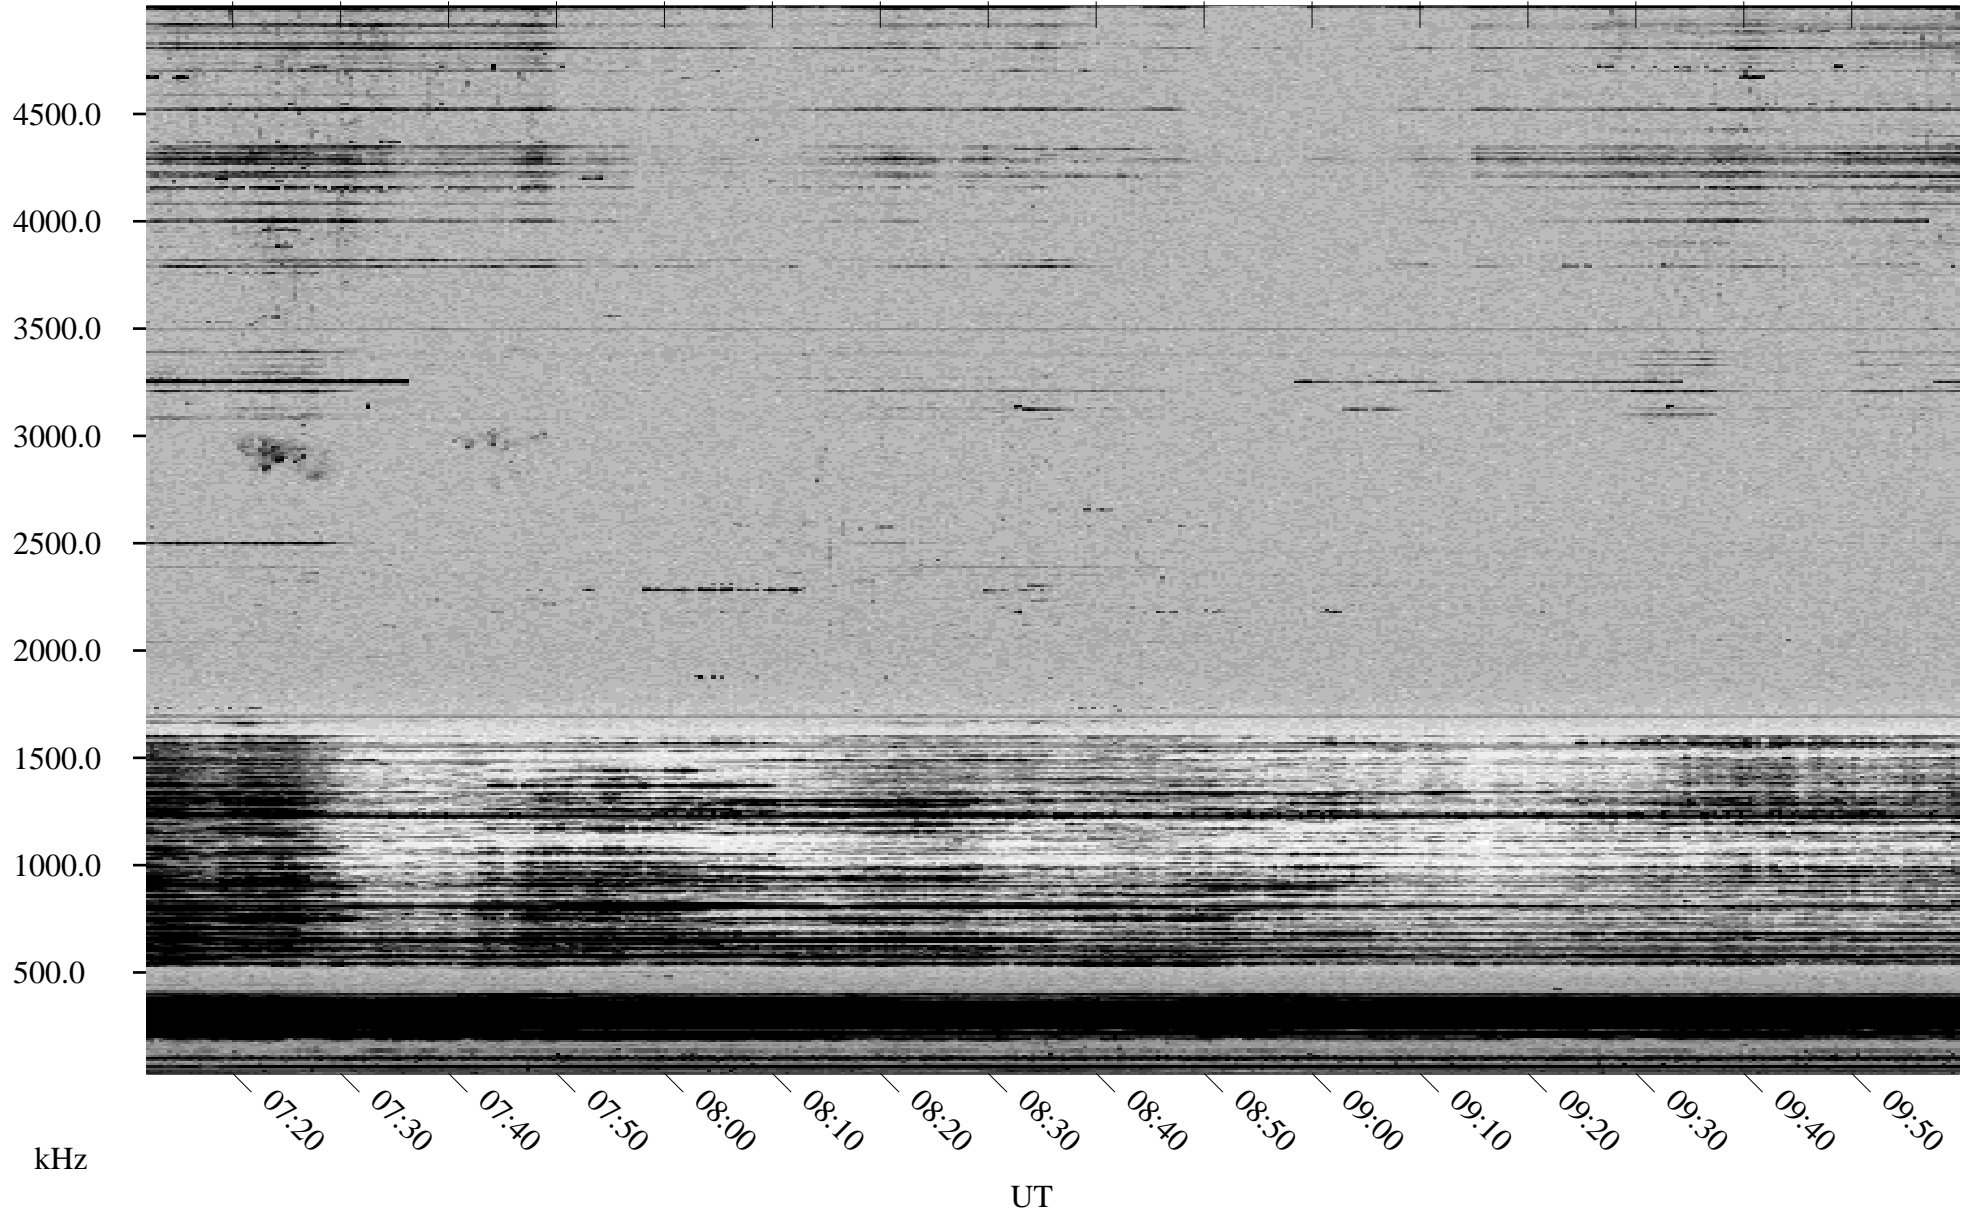

# 10/09/1998 Churchill, Manitoba

Linear Scale    Black = 161    White = 15

ch982811.r00m max\_12

Page 3

# 10/09/1998 Churchill, Manitoba

Linear Scale    Black = 161    White = 15

ch982811.r00m max\_12

Page 4

# 10/09/1998 Churchill, Manitoba

Linear Scale Black = 161 White = 15

ch982811.r00m max\_12

Page 5

# 10/09/1998 Churchill, Manitoba

Linear Scale Black = 161 White = 15

ch98281l.r00m max\_12

Page 6