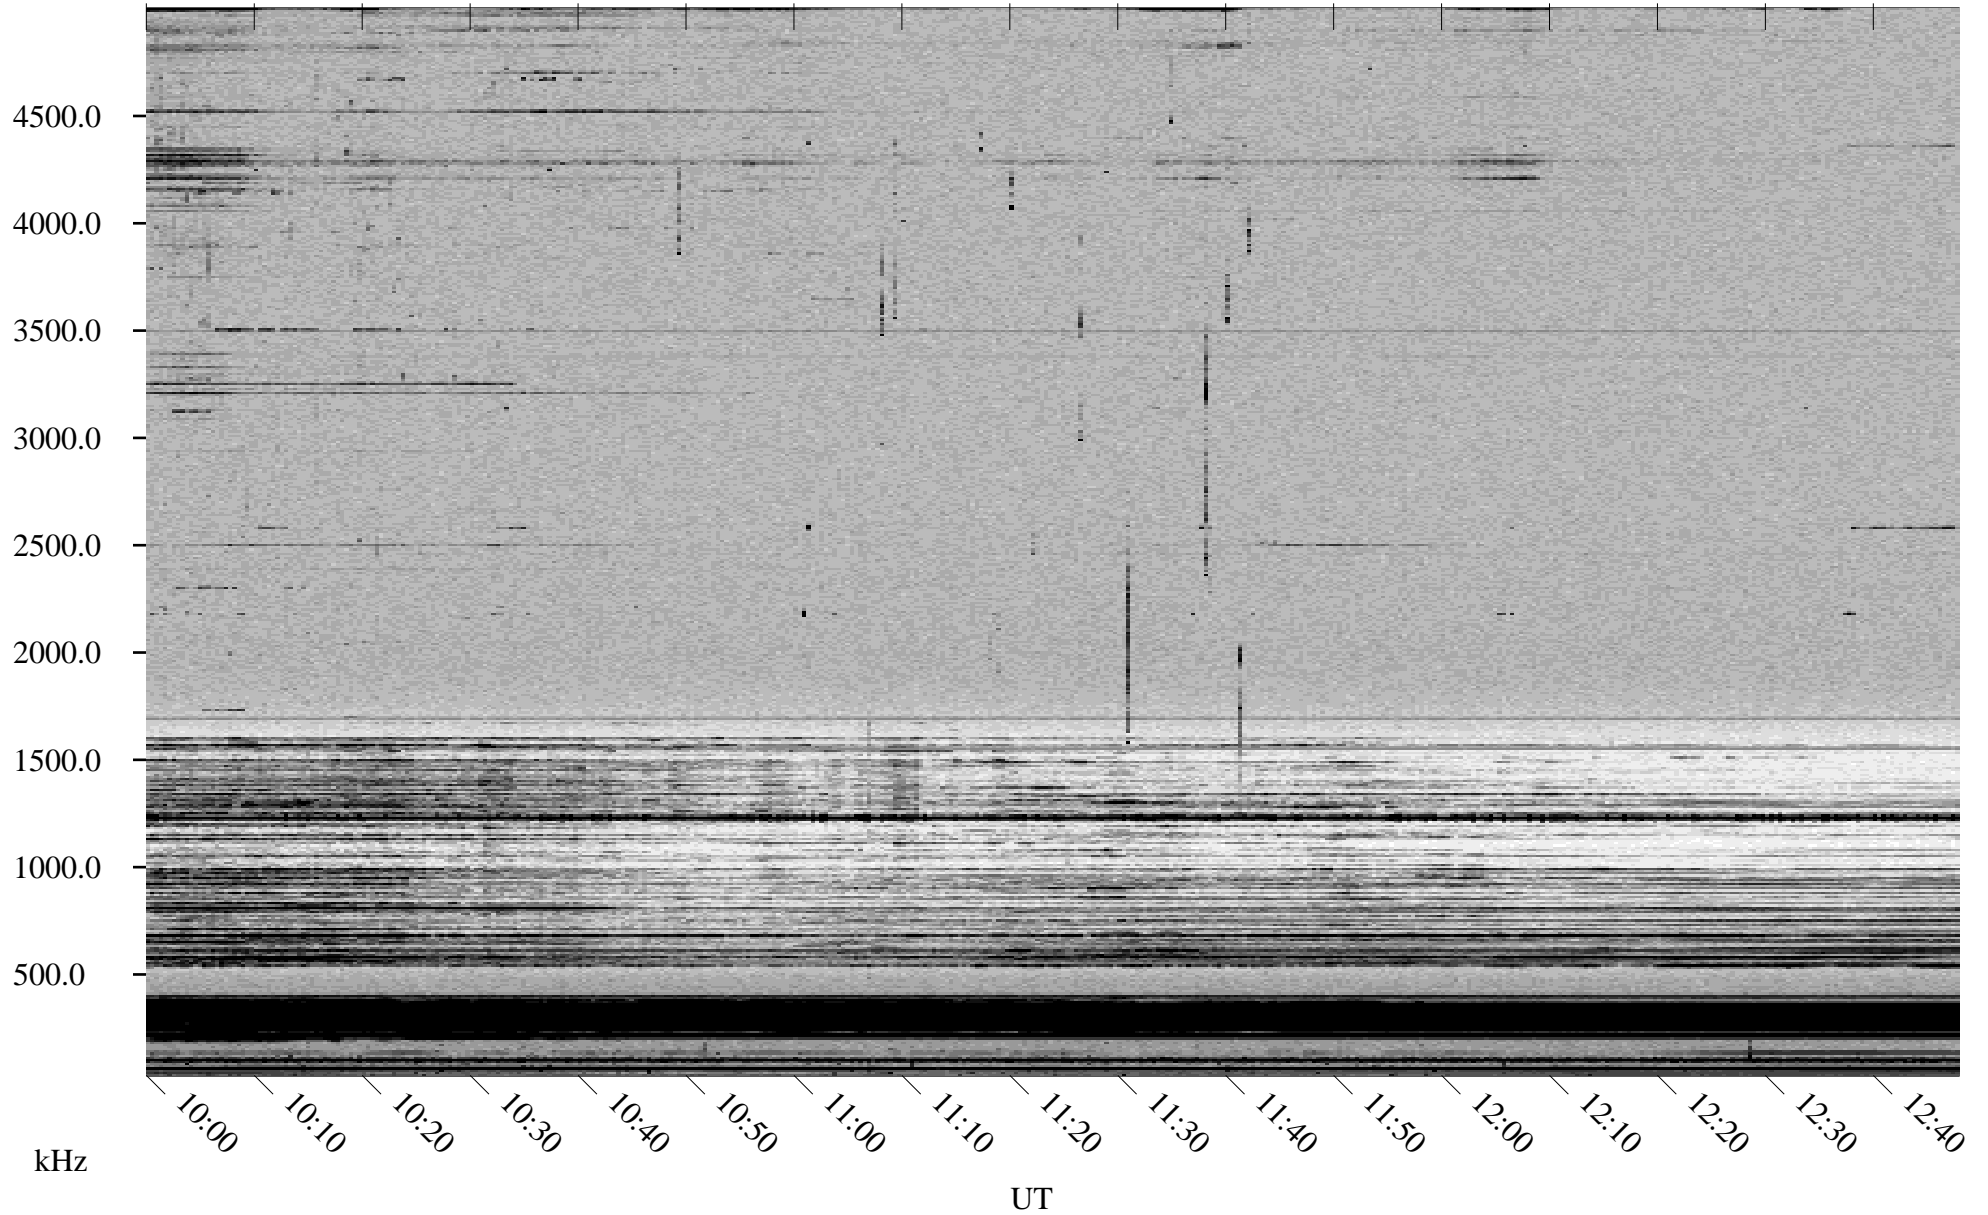

# 10/09/1998 Churchill, Manitoba

Linear Scale Black = 161 White = 15

ch982811.r00m max\_12

Page 5

# 10/09/1998 Churchill, Manitoba

Linear Scale Black = 161 White = 15

ch98281l.r00m max\_12

Page 6

# 10/09/1998 Churchill, Manitoba

Linear Scale    Black = 161    White = 15

ch982811.r00m max\_12

Page 7

# 10/09/1998 Churchill, Manitoba

Linear Scale    Black = 161    White = 15

ch982811.r00m max\_12