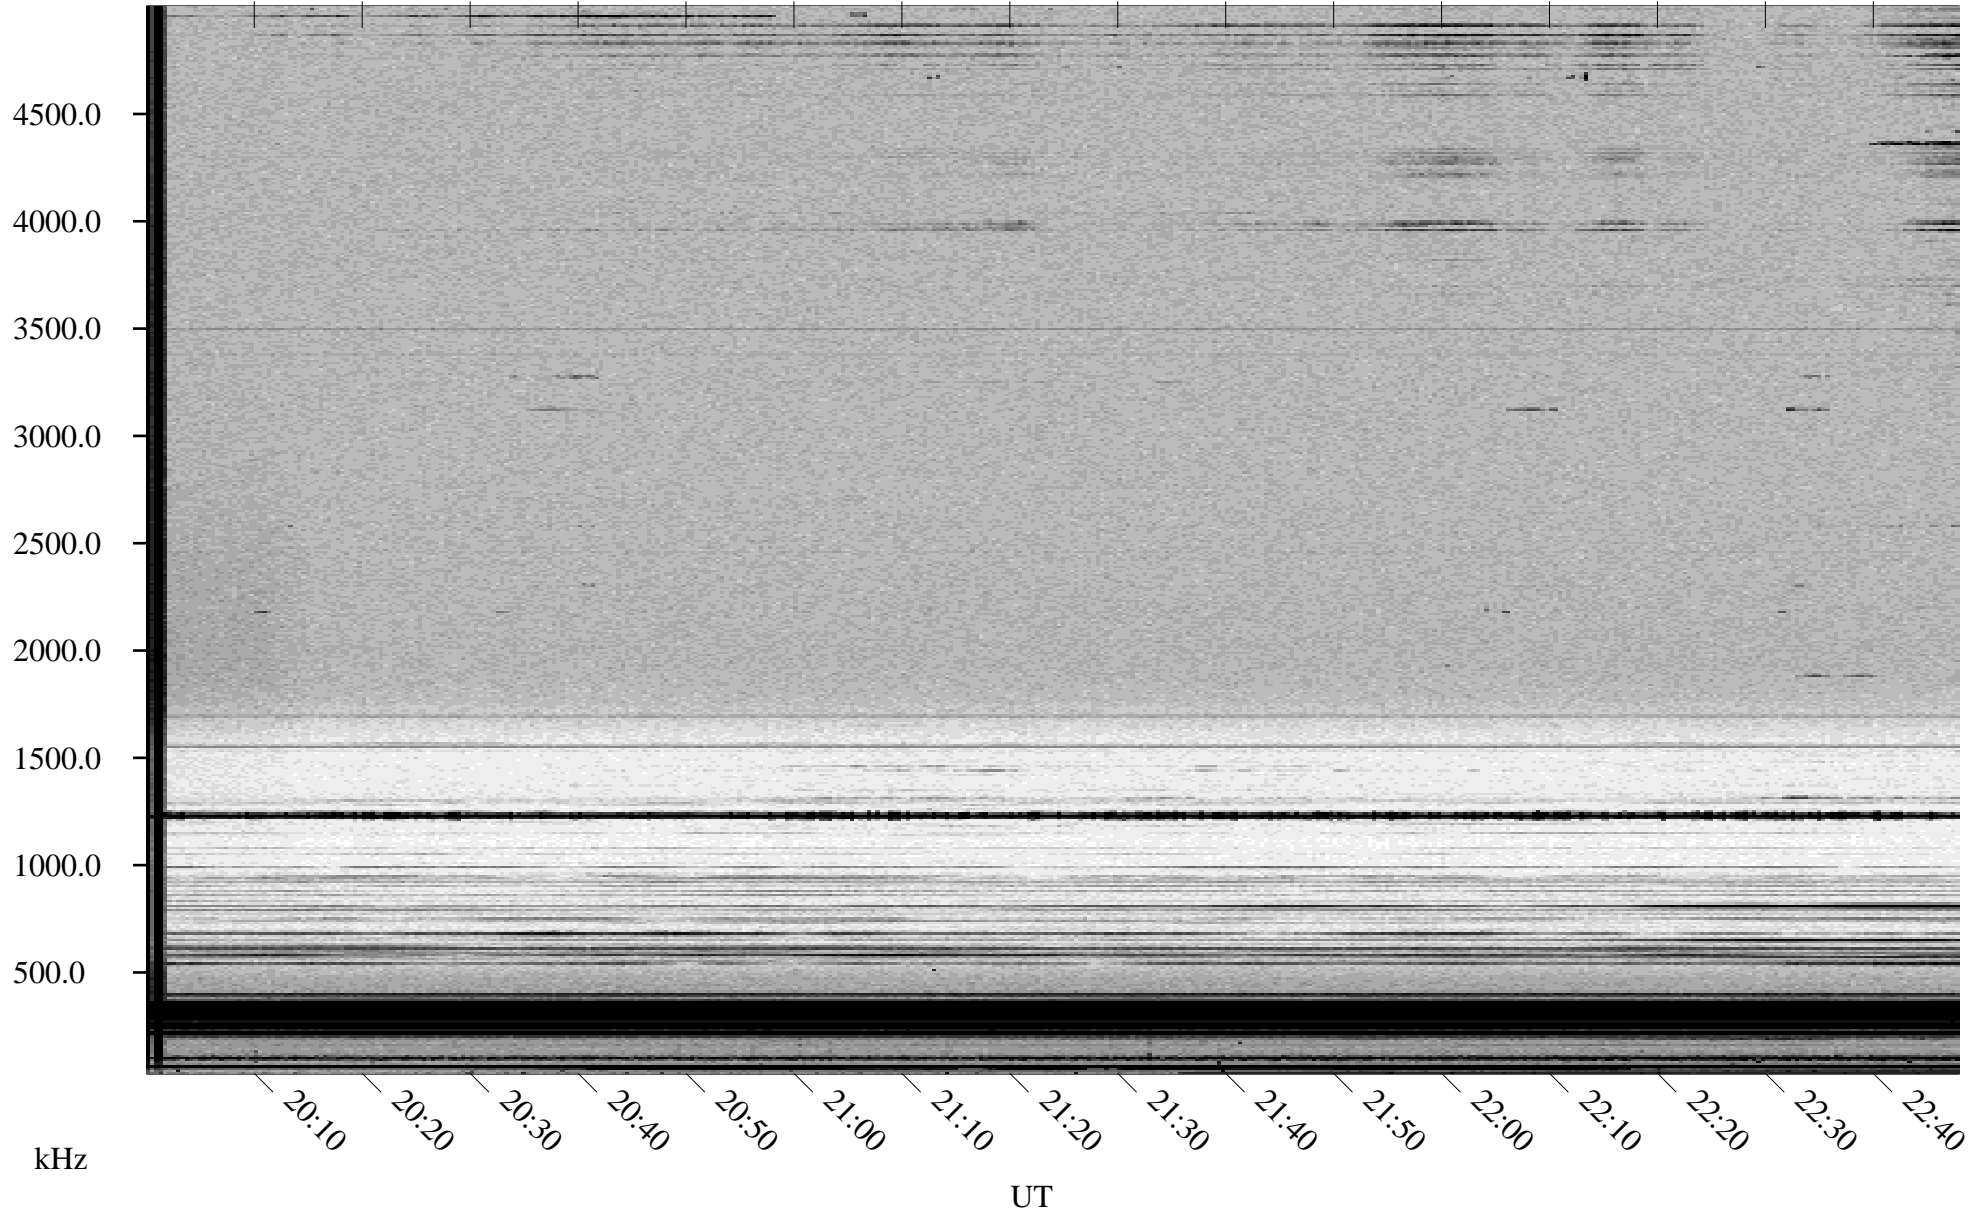

# 10/08/1998 Churchill, Manitoba

Linear Scale    Black = 161    White = 15

ch982811.r00m max\_12

Page 1

# 10/08/1998 Churchill, Manitoba

Linear Scale    Black = 161    White = 15

ch982811.r00m max\_12

Page 2

# 10/09/1998 Churchill, Manitoba

Linear Scale    Black = 161    White = 15

ch982811.r00m max\_12

Page 3

# 10/09/1998 Churchill, Manitoba

Linear Scale    Black = 161    White = 15

ch982811.r00m max\_12

Page 4