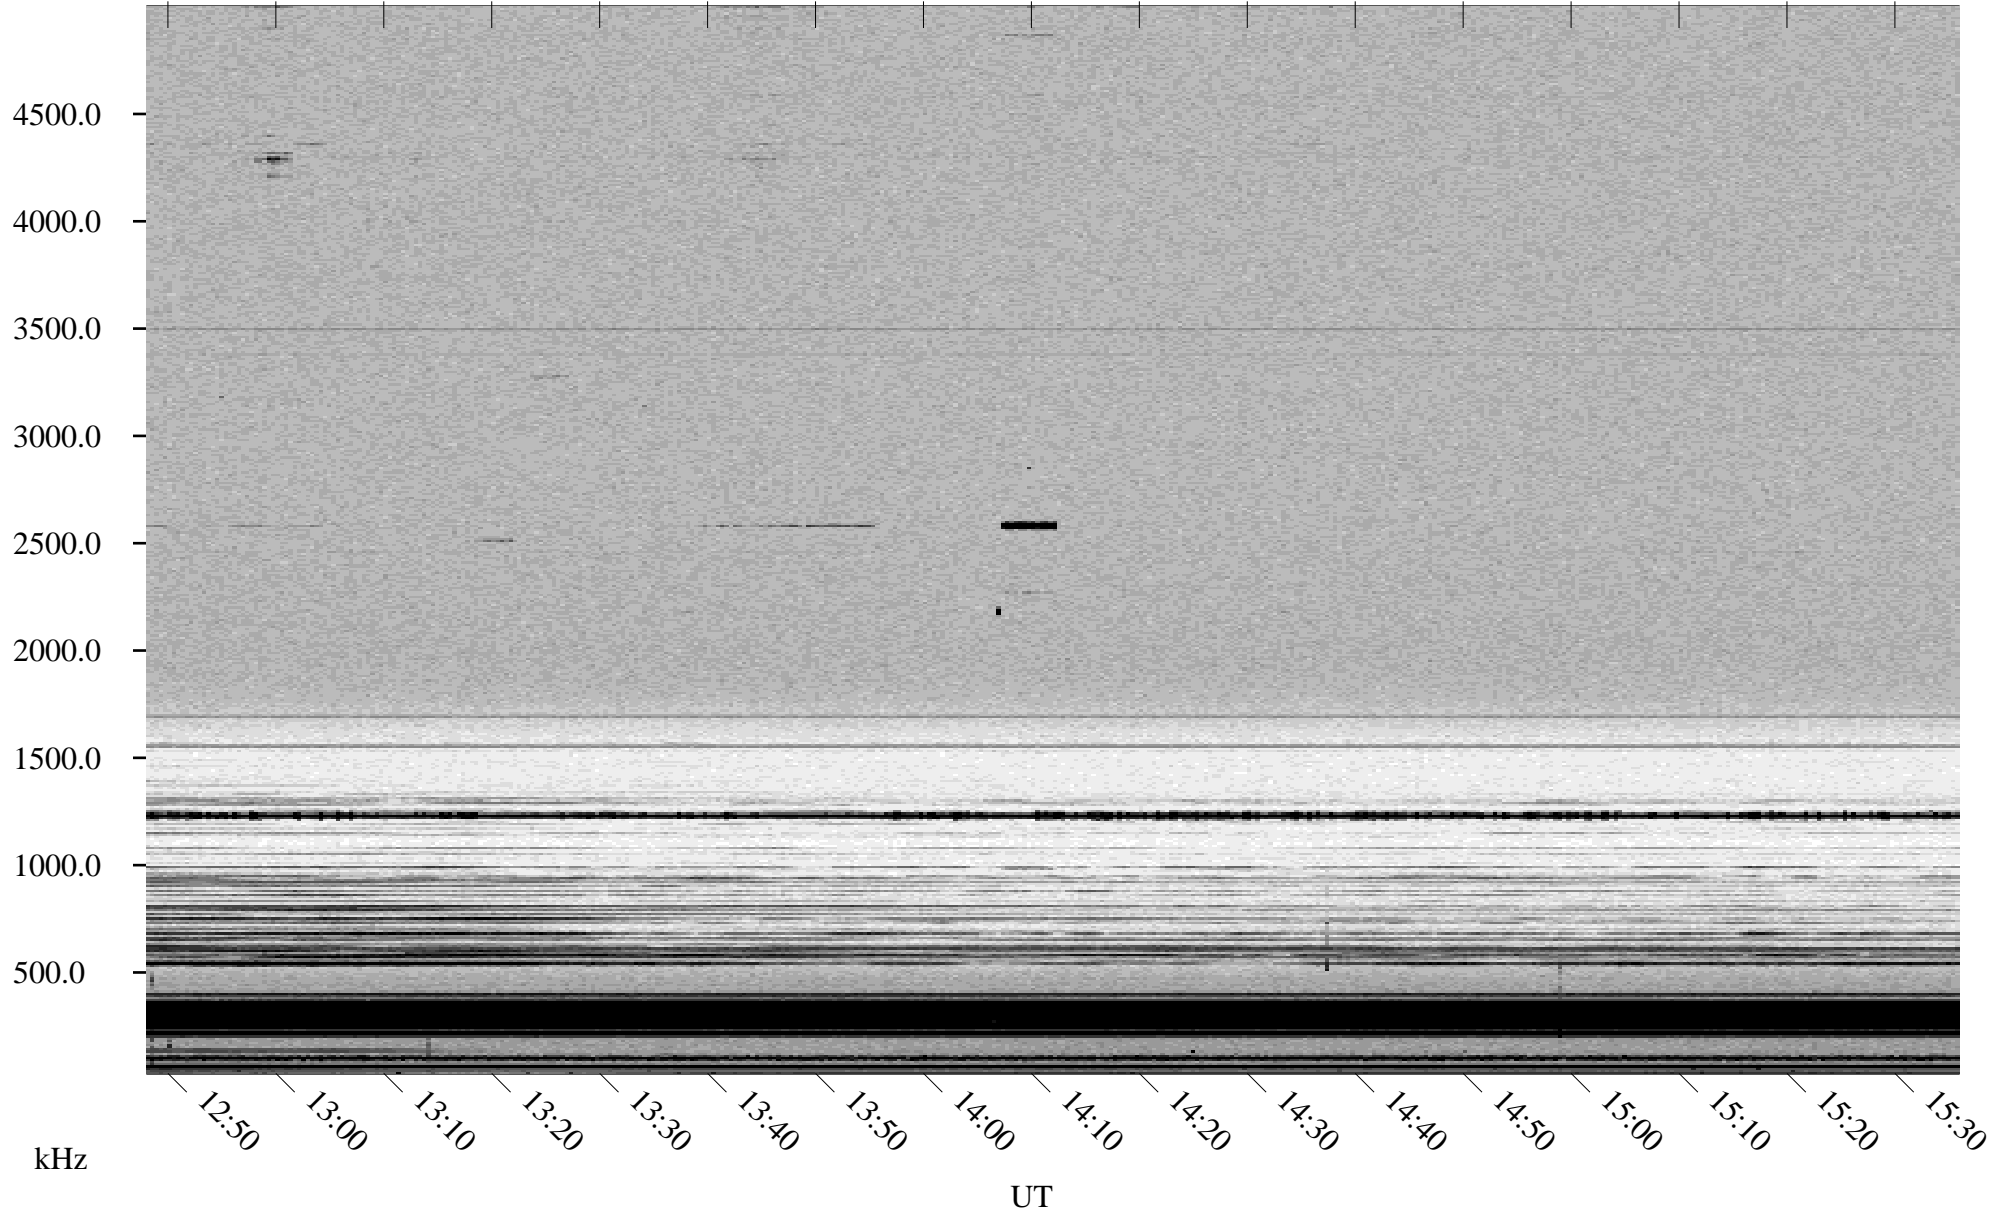

# 10/09/1998 Churchill, Manitoba

Linear Scale Black = 161 White = 15

ch982811.r00m max\_12

Page 5

# 10/09/1998 Churchill, Manitoba

Linear Scale Black = 161 White = 15

ch98281l.r00m max\_12

Page 6

# 10/09/1998 Churchill, Manitoba

Linear Scale    Black = 161    White = 15

ch982811.r00m max\_12

Page 7

# 10/09/1998 Churchill, Manitoba

Linear Scale    Black = 161    White = 15

ch982811.r00m max\_12