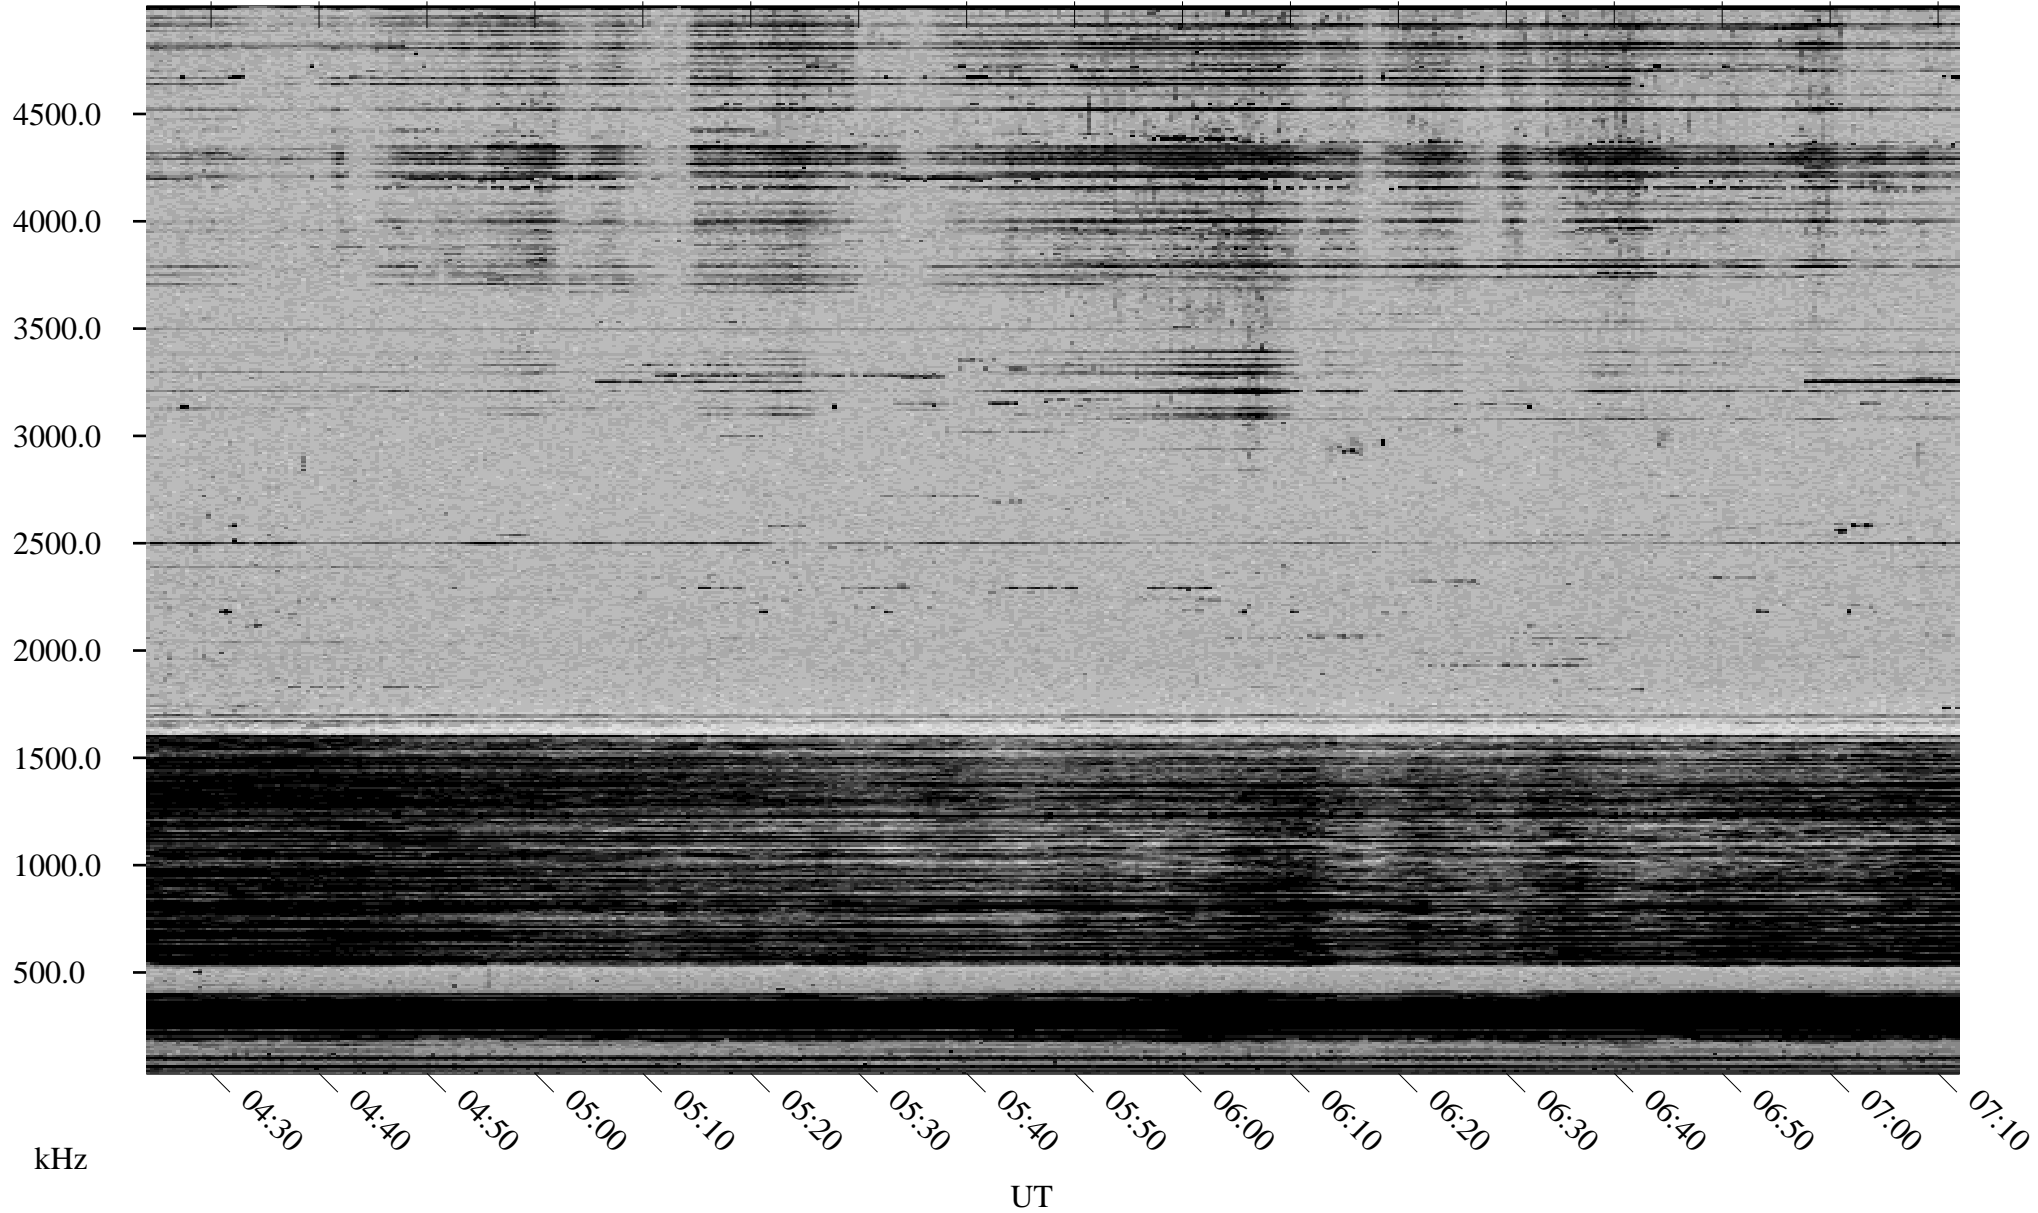

# 10/08/1998 Churchill, Manitoba

Linear Scale    Black = 161    White = 15

ch982811.r00m max\_12

Page 1

# 10/08/1998 Churchill, Manitoba

Linear Scale    Black = 161    White = 15

ch982811.r00m max\_12

Page 2

# 10/09/1998 Churchill, Manitoba

Linear Scale    Black = 161    White = 15

ch982811.r00m max\_12

Page 3

# 10/09/1998 Churchill, Manitoba

Linear Scale    Black = 161    White = 15

ch982811.r00m max\_12

Page 4