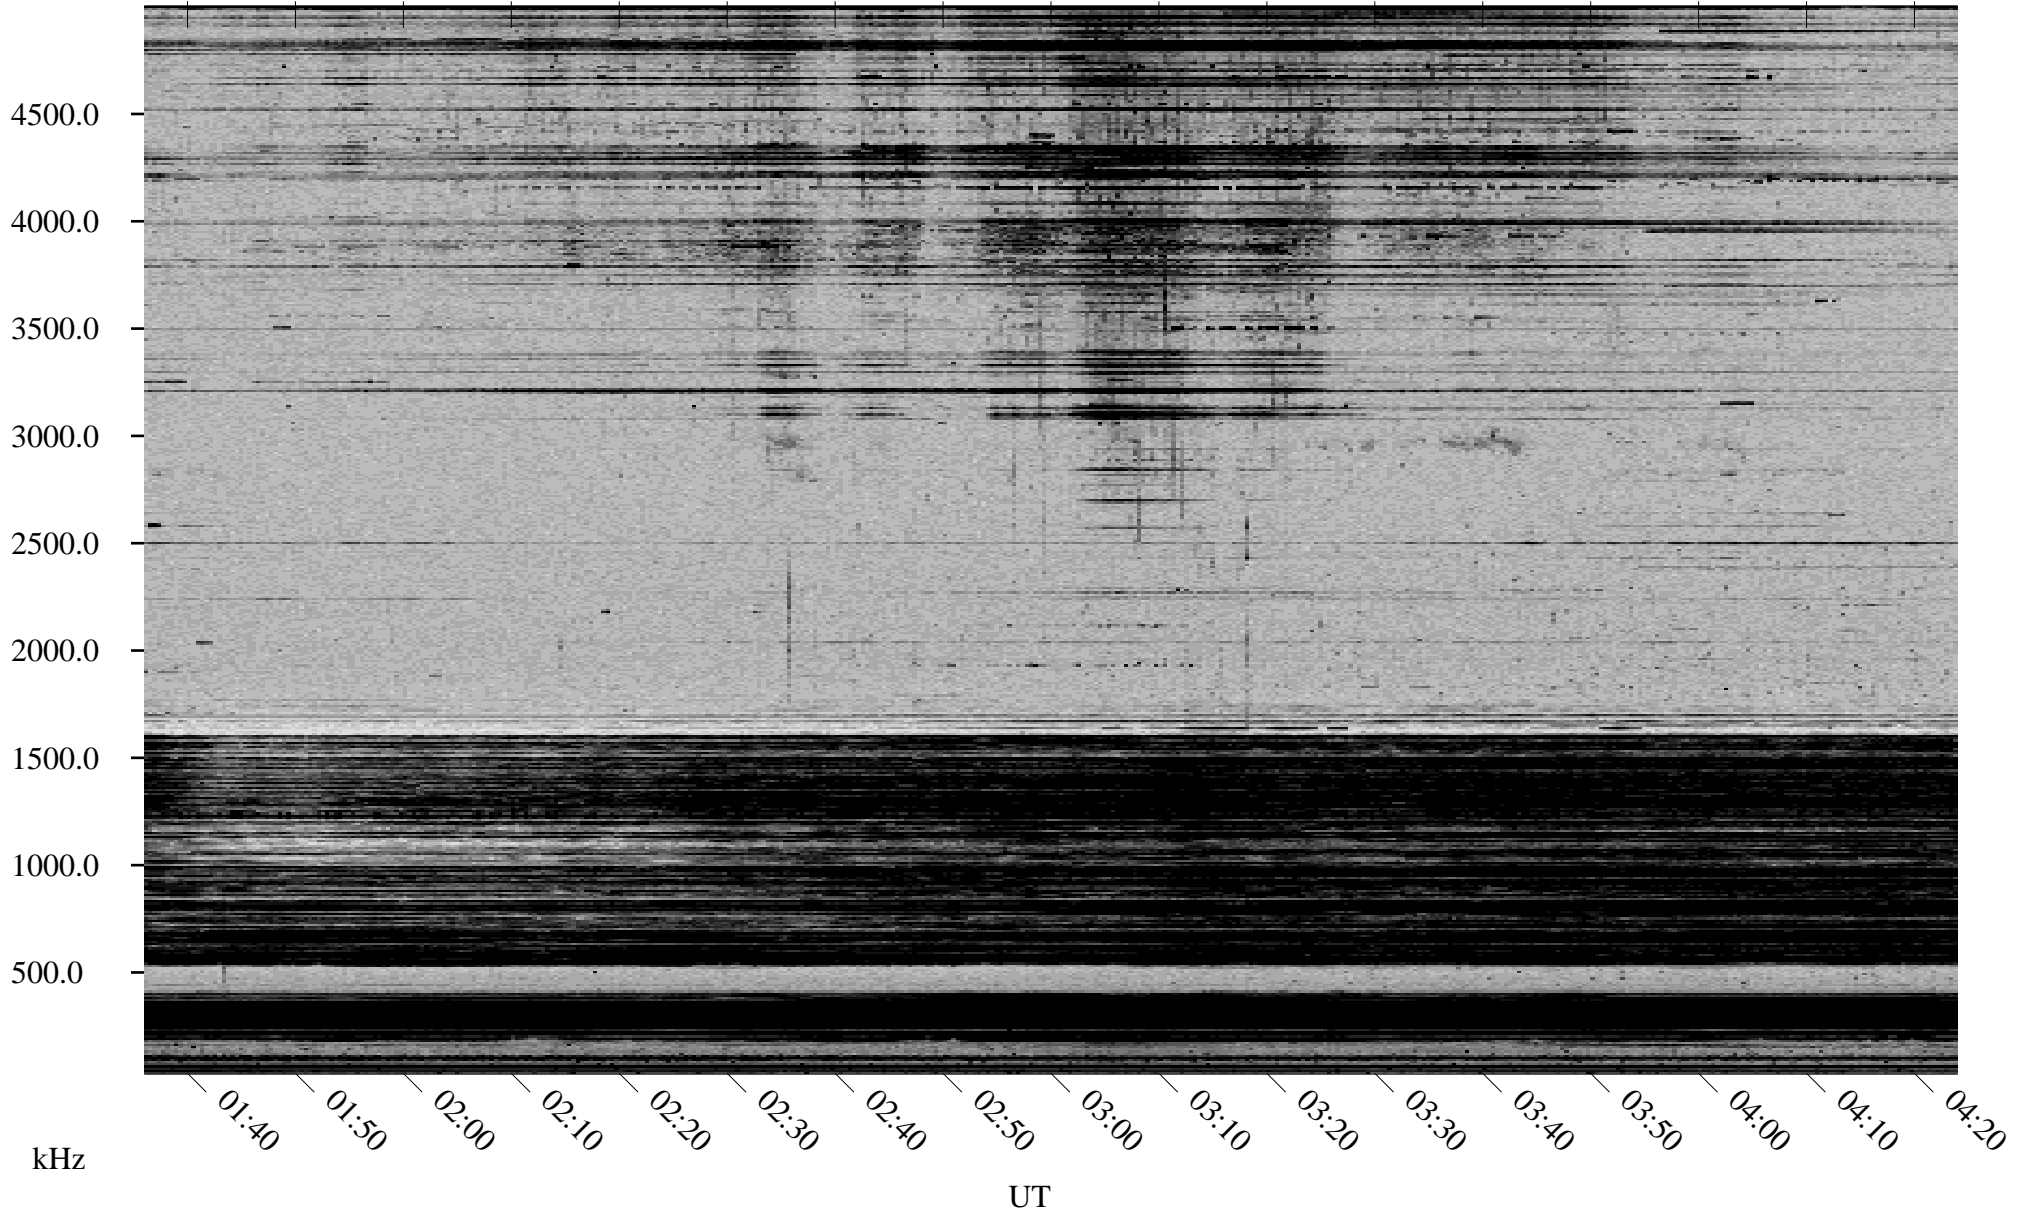

# 10/08/1998 Churchill, Manitoba

Linear Scale    Black = 161    White = 15

ch982811.r00m max\_12

Page 1

# 10/08/1998 Churchill, Manitoba

Linear Scale    Black = 161    White = 15

ch982811.r00m max\_12

Page 2

# 10/09/1998 Churchill, Manitoba

Linear Scale    Black = 161    White = 15

ch982811.r00m max\_12

Page 3

# 10/09/1998 Churchill, Manitoba

Linear Scale    Black = 161    White = 15

ch982811.r00m max\_12

Page 4