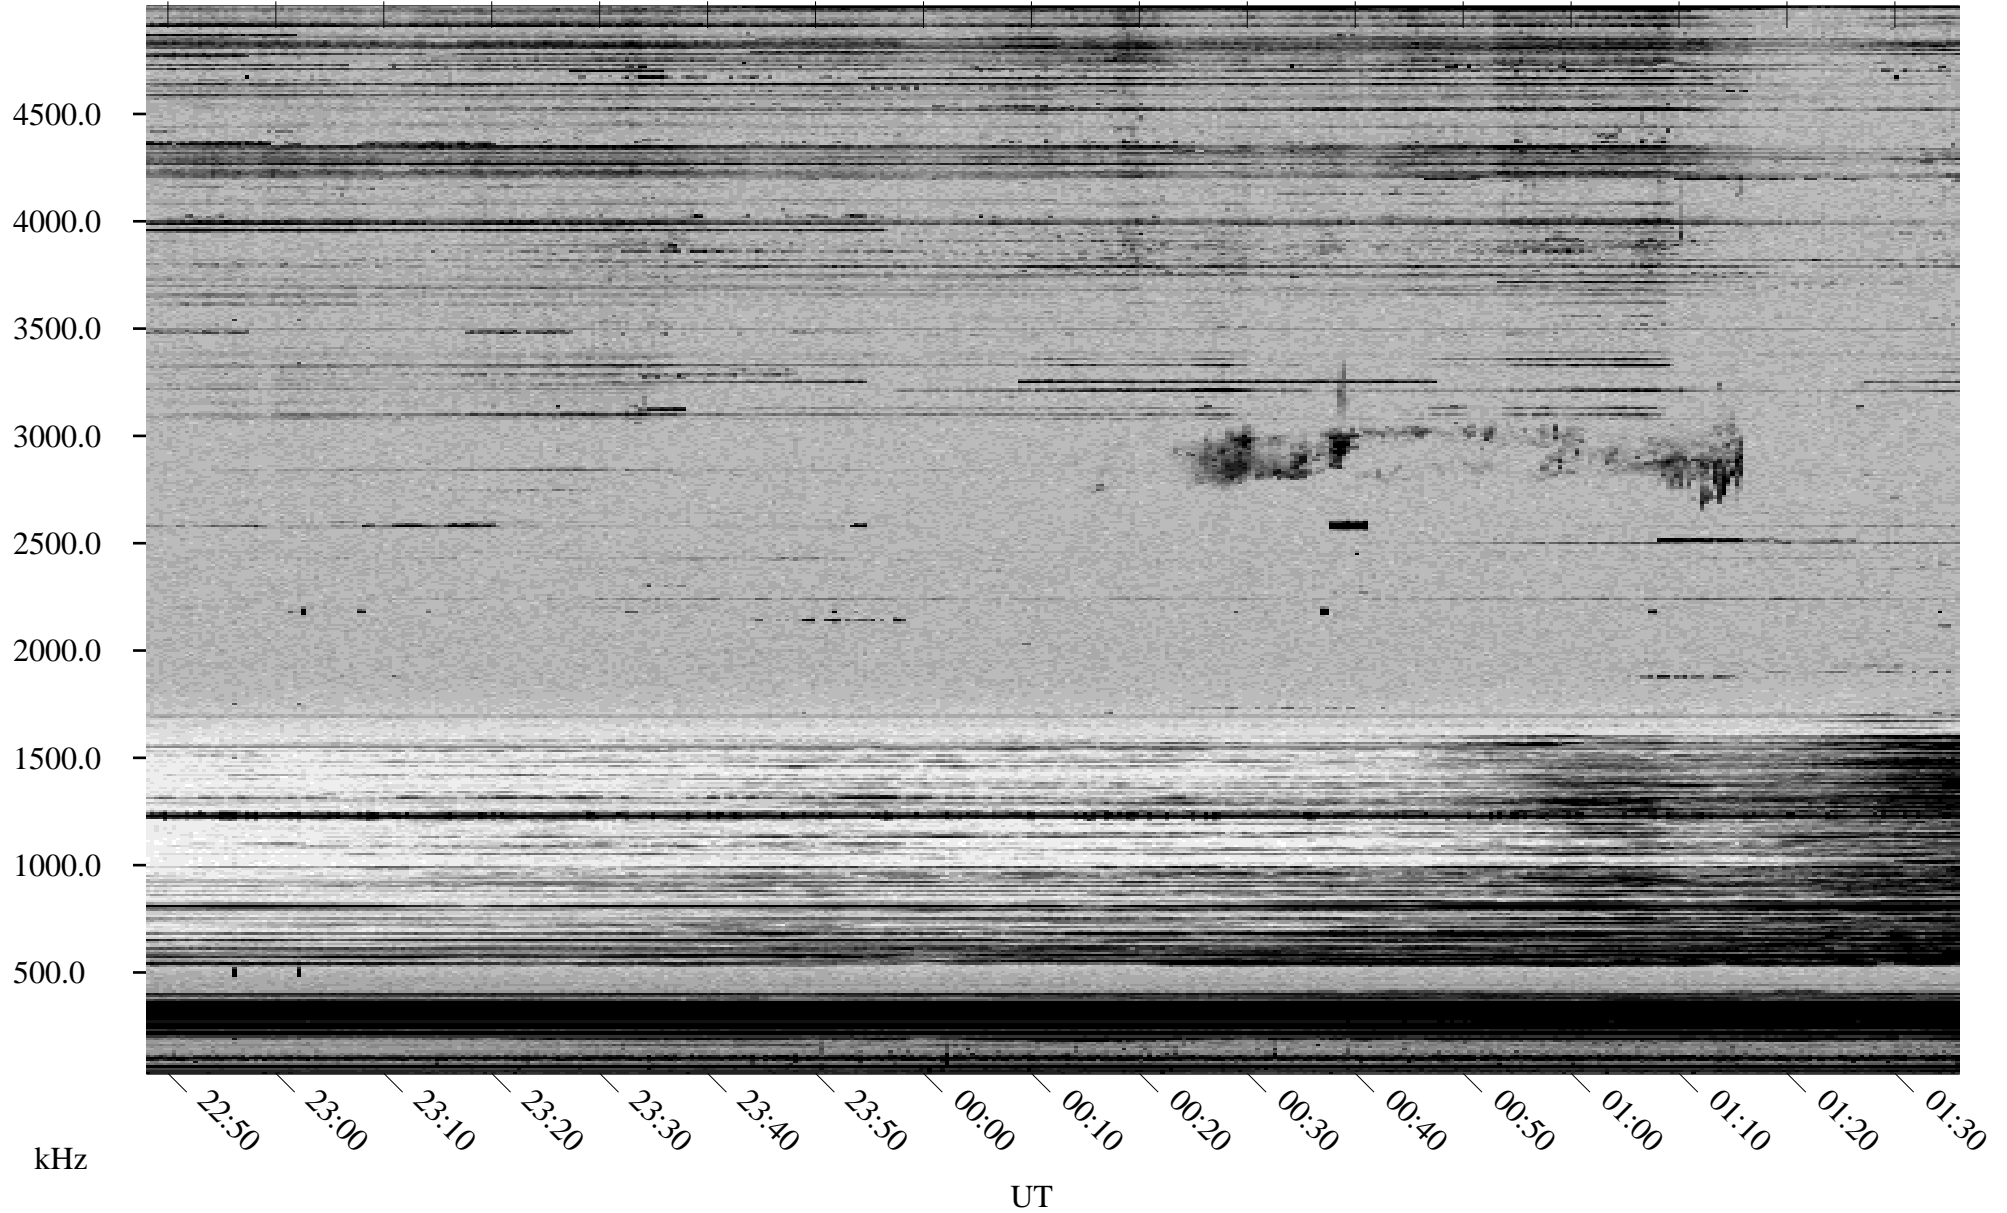

# 10/08/1998 Churchill, Manitoba

Linear Scale    Black = 161    White = 15

ch982811.r00m max\_12

Page 1

# 10/08/1998 Churchill, Manitoba

Linear Scale    Black = 161    White = 15

ch982811.r00m max\_12

Page 2

# 10/09/1998 Churchill, Manitoba

Linear Scale    Black = 161    White = 15

ch982811.r00m max\_12

Page 3

# 10/09/1998 Churchill, Manitoba

Linear Scale    Black = 161    White = 15

ch982811.r00m max\_12

Page 4