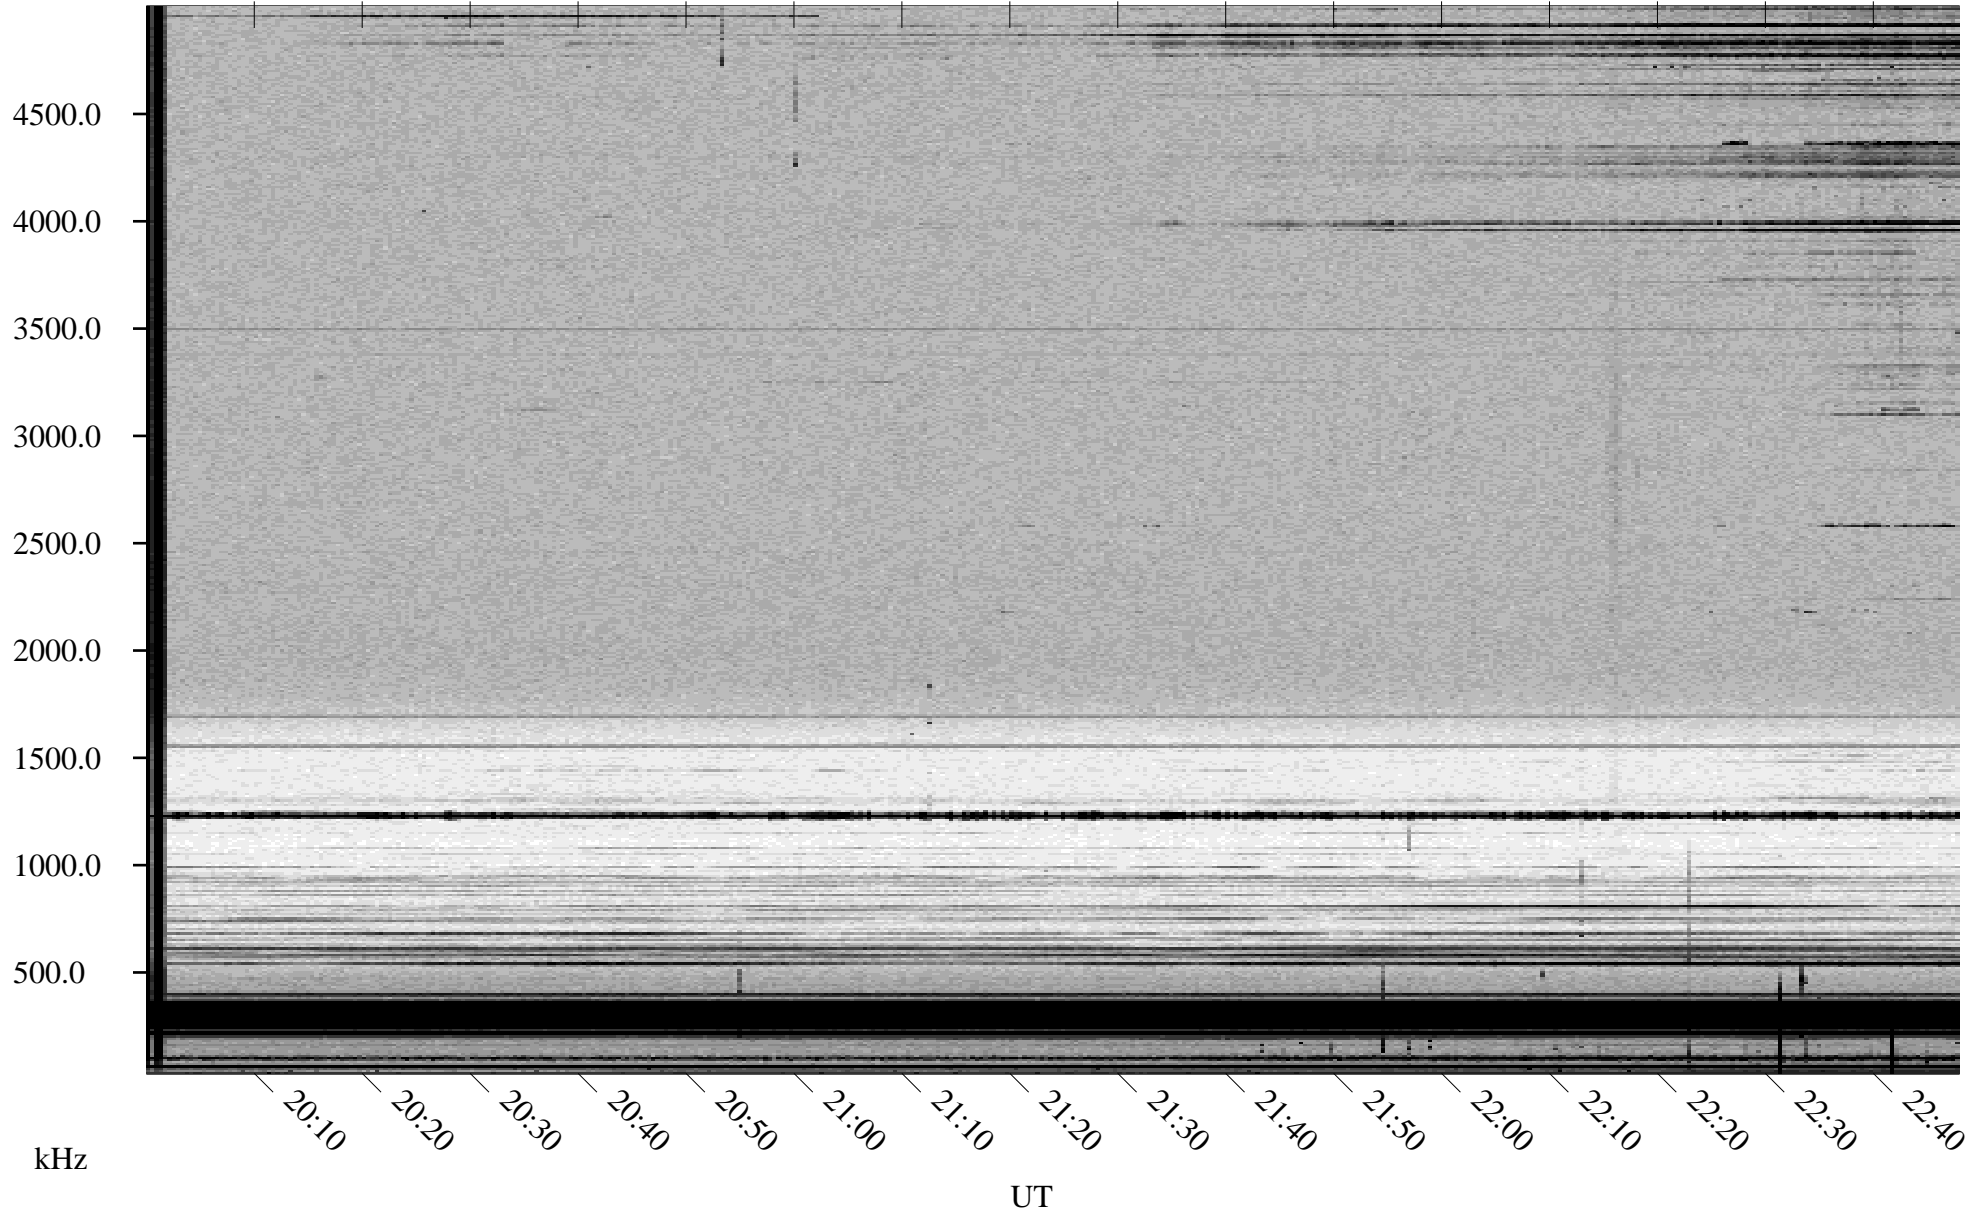

10/09/1998 Churchill, Manitoba

Linear Scale Black = 161 White = 15

ch98282l.r00m max_12

Page 1

10/09/1998 Churchill, Manitoba

Linear Scale Black = 161 White = 15

ch98282l.r00m max_12

Page 2

10/10/1998 Churchill, Manitoba

Linear Scale Black = 161 White = 15

ch98282l.r00m max_12

Page 3

10/10/1998 Churchill, Manitoba

Linear Scale Black = 161 White = 15

ch98282l.r00m max_12

Page 4

10/10/1998 Churchill, Manitoba

Linear Scale Black = 161 White = 15

ch98282l.r00m max_12

10/10/1998 Churchill, Manitoba

Linear Scale Black = 161 White = 15

ch98282l.r00m max_12

Page 6

10/10/1998 Churchill, Manitoba

Linear Scale Black = 161 White = 15

ch98282l.r00m max_12

Page 7

10/10/1998 Churchill, Manitoba

Linear Scale Black = 161 White = 15

ch98282l.r00m max_12