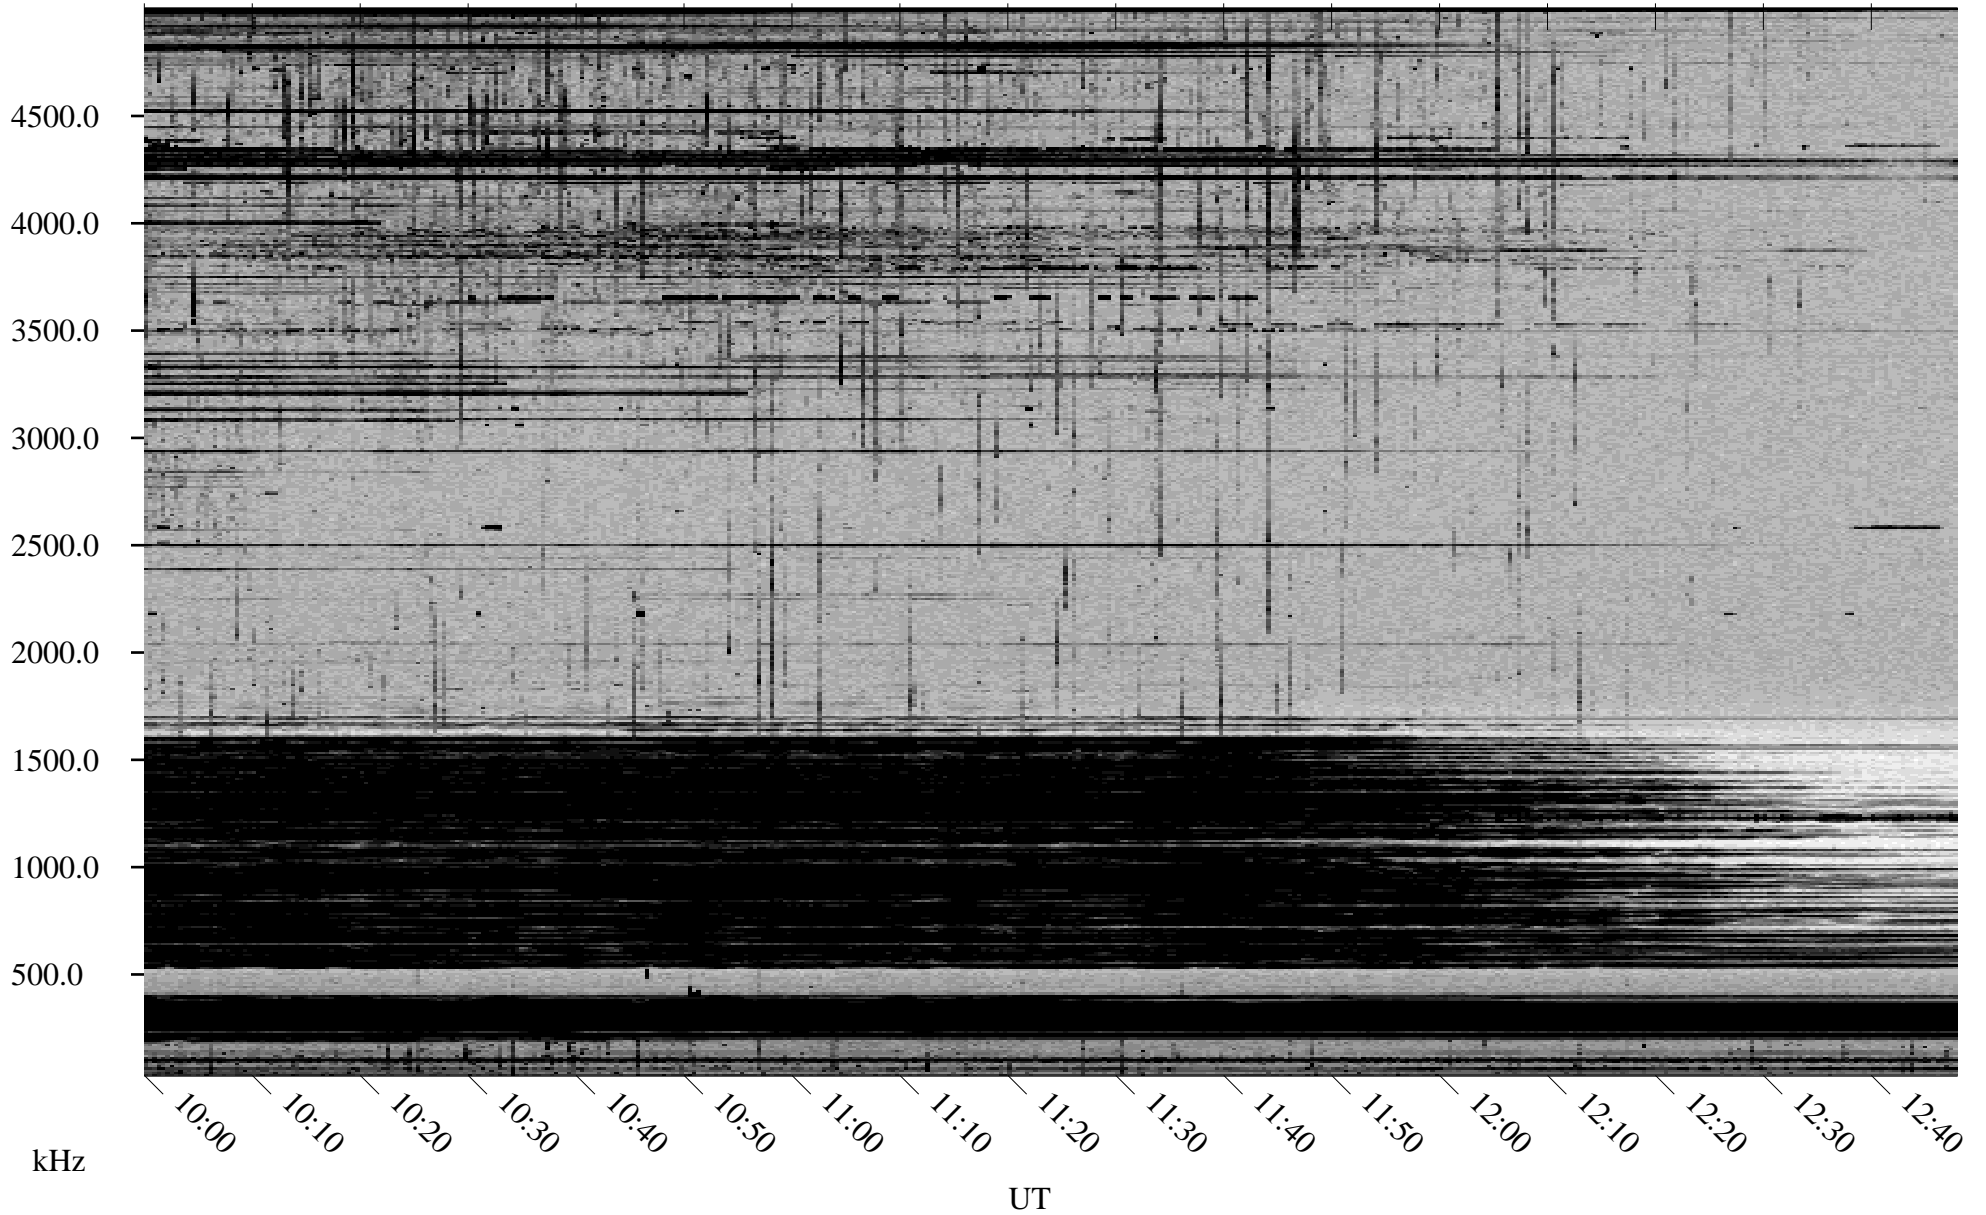

10/09/1998 Churchill, Manitoba

Linear Scale Black = 161 White = 15

ch98282l.r00m max_12

Page 1

10/09/1998 Churchill, Manitoba

Linear Scale Black = 161 White = 15

ch98282l.r00m max_12

Page 2

10/10/1998 Churchill, Manitoba

Linear Scale Black = 161 White = 15

ch98282l.r00m max_12

Page 3

10/10/1998 Churchill, Manitoba

Linear Scale Black = 161 White = 15

ch98282l.r00m max_12

Page 4

10/10/1998 Churchill, Manitoba

Linear Scale Black = 161 White = 15

ch98282l.r00m max_12

10/10/1998 Churchill, Manitoba

Linear Scale Black = 161 White = 15

ch98282l.r00m max_12

Page 6

10/10/1998 Churchill, Manitoba

Linear Scale Black = 161 White = 15

ch98282l.r00m max_12

Page 7

10/10/1998 Churchill, Manitoba

Linear Scale Black = 161 White = 15

ch98282l.r00m max_12