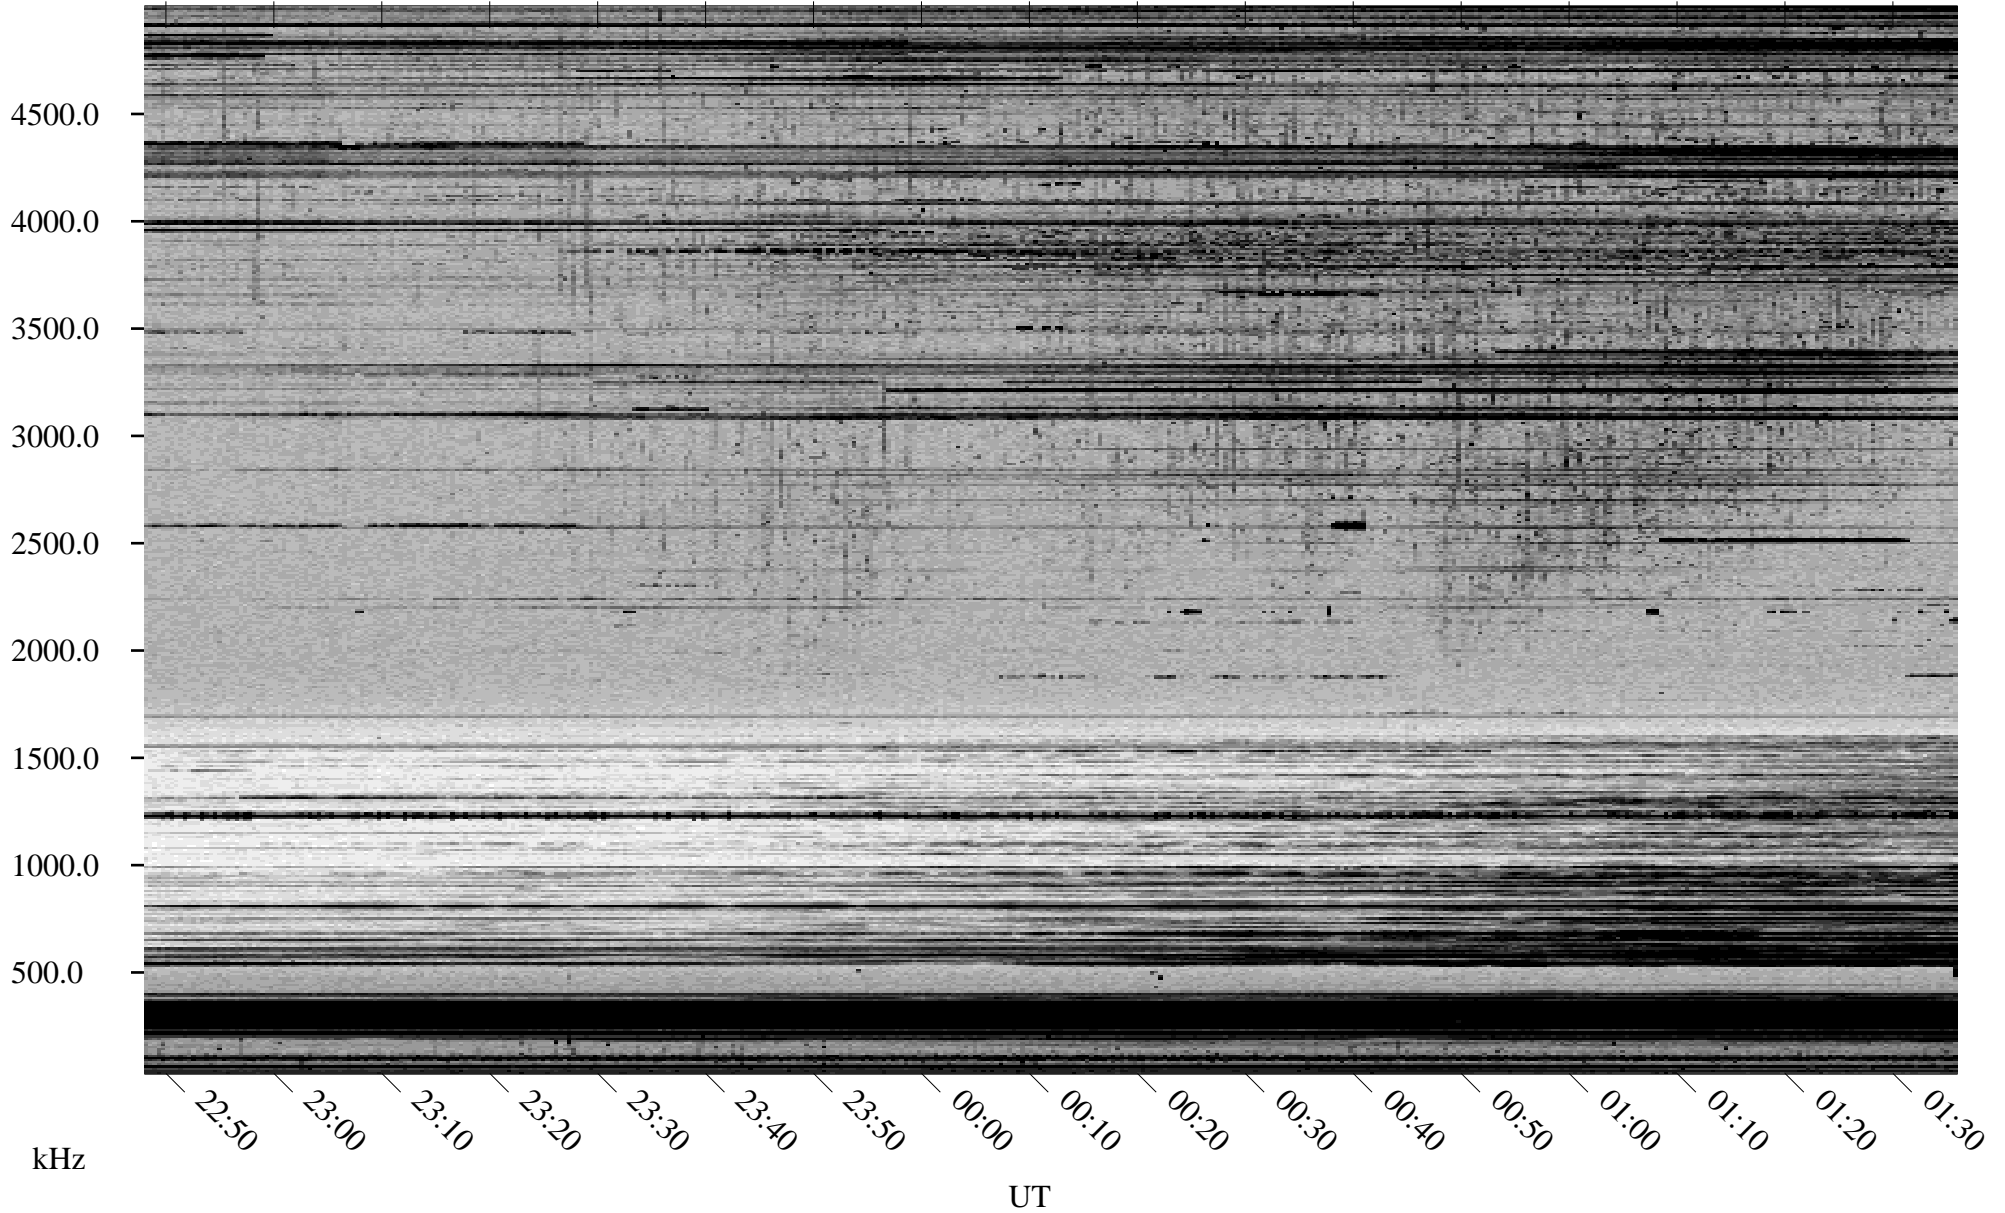

10/09/1998 Churchill, Manitoba

Linear Scale Black = 161 White = 15

ch98282l.r00m max_12

Page 1

10/09/1998 Churchill, Manitoba

Linear Scale Black = 161 White = 15

ch98282l.r00m max_12

Page 2

10/10/1998 Churchill, Manitoba

Linear Scale Black = 161 White = 15

ch98282l.r00m max_12

Page 3

10/10/1998 Churchill, Manitoba

Linear Scale Black = 161 White = 15

ch98282l.r00m max_12

Page 4

10/10/1998 Churchill, Manitoba

Linear Scale Black = 161 White = 15

ch98282l.r00m max_12

10/10/1998 Churchill, Manitoba

Linear Scale Black = 161 White = 15

ch98282l.r00m max_12

Page 6

10/10/1998 Churchill, Manitoba

Linear Scale Black = 161 White = 15

ch98282l.r00m max_12

Page 7

10/10/1998 Churchill, Manitoba

Linear Scale Black = 161 White = 15

ch98282l.r00m max_12