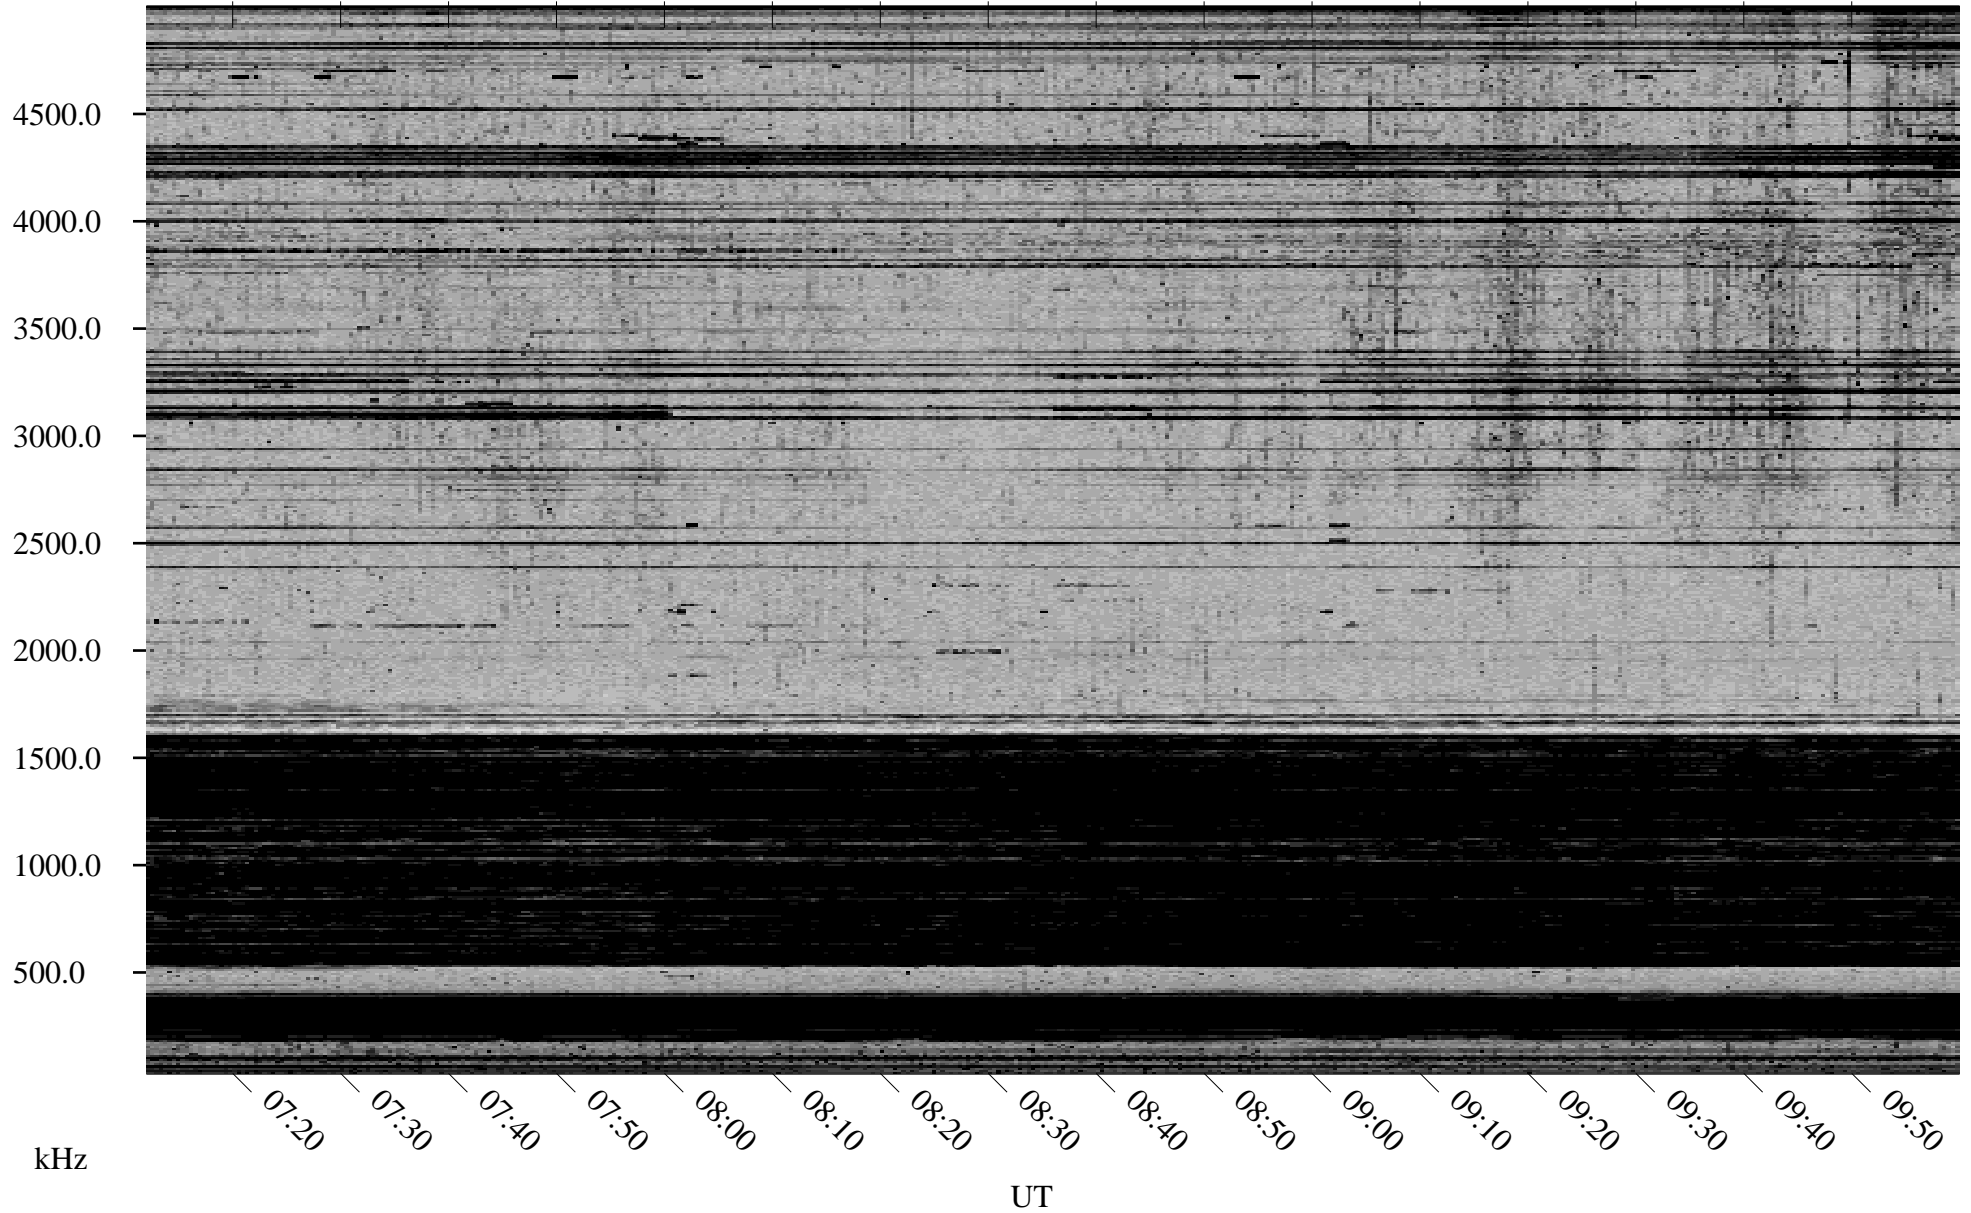

10/09/1998 Churchill, Manitoba

Linear Scale Black = 161 White = 15

ch98282l.r00m max_12

Page 1

10/09/1998 Churchill, Manitoba

Linear Scale Black = 161 White = 15

ch98282l.r00m max_12

Page 2

10/10/1998 Churchill, Manitoba

Linear Scale Black = 161 White = 15

ch98282l.r00m max_12

Page 3

10/10/1998 Churchill, Manitoba

Linear Scale Black = 161 White = 15

ch98282l.r00m max_12

Page 4

10/10/1998 Churchill, Manitoba

Linear Scale Black = 161 White = 15

ch98282l.r00m max_12

10/10/1998 Churchill, Manitoba

Linear Scale Black = 161 White = 15

ch98282l.r00m max_12

Page 6

10/10/1998 Churchill, Manitoba

Linear Scale Black = 161 White = 15

ch98282l.r00m max_12

Page 7

10/10/1998 Churchill, Manitoba

Linear Scale Black = 161 White = 15

ch98282l.r00m max_12