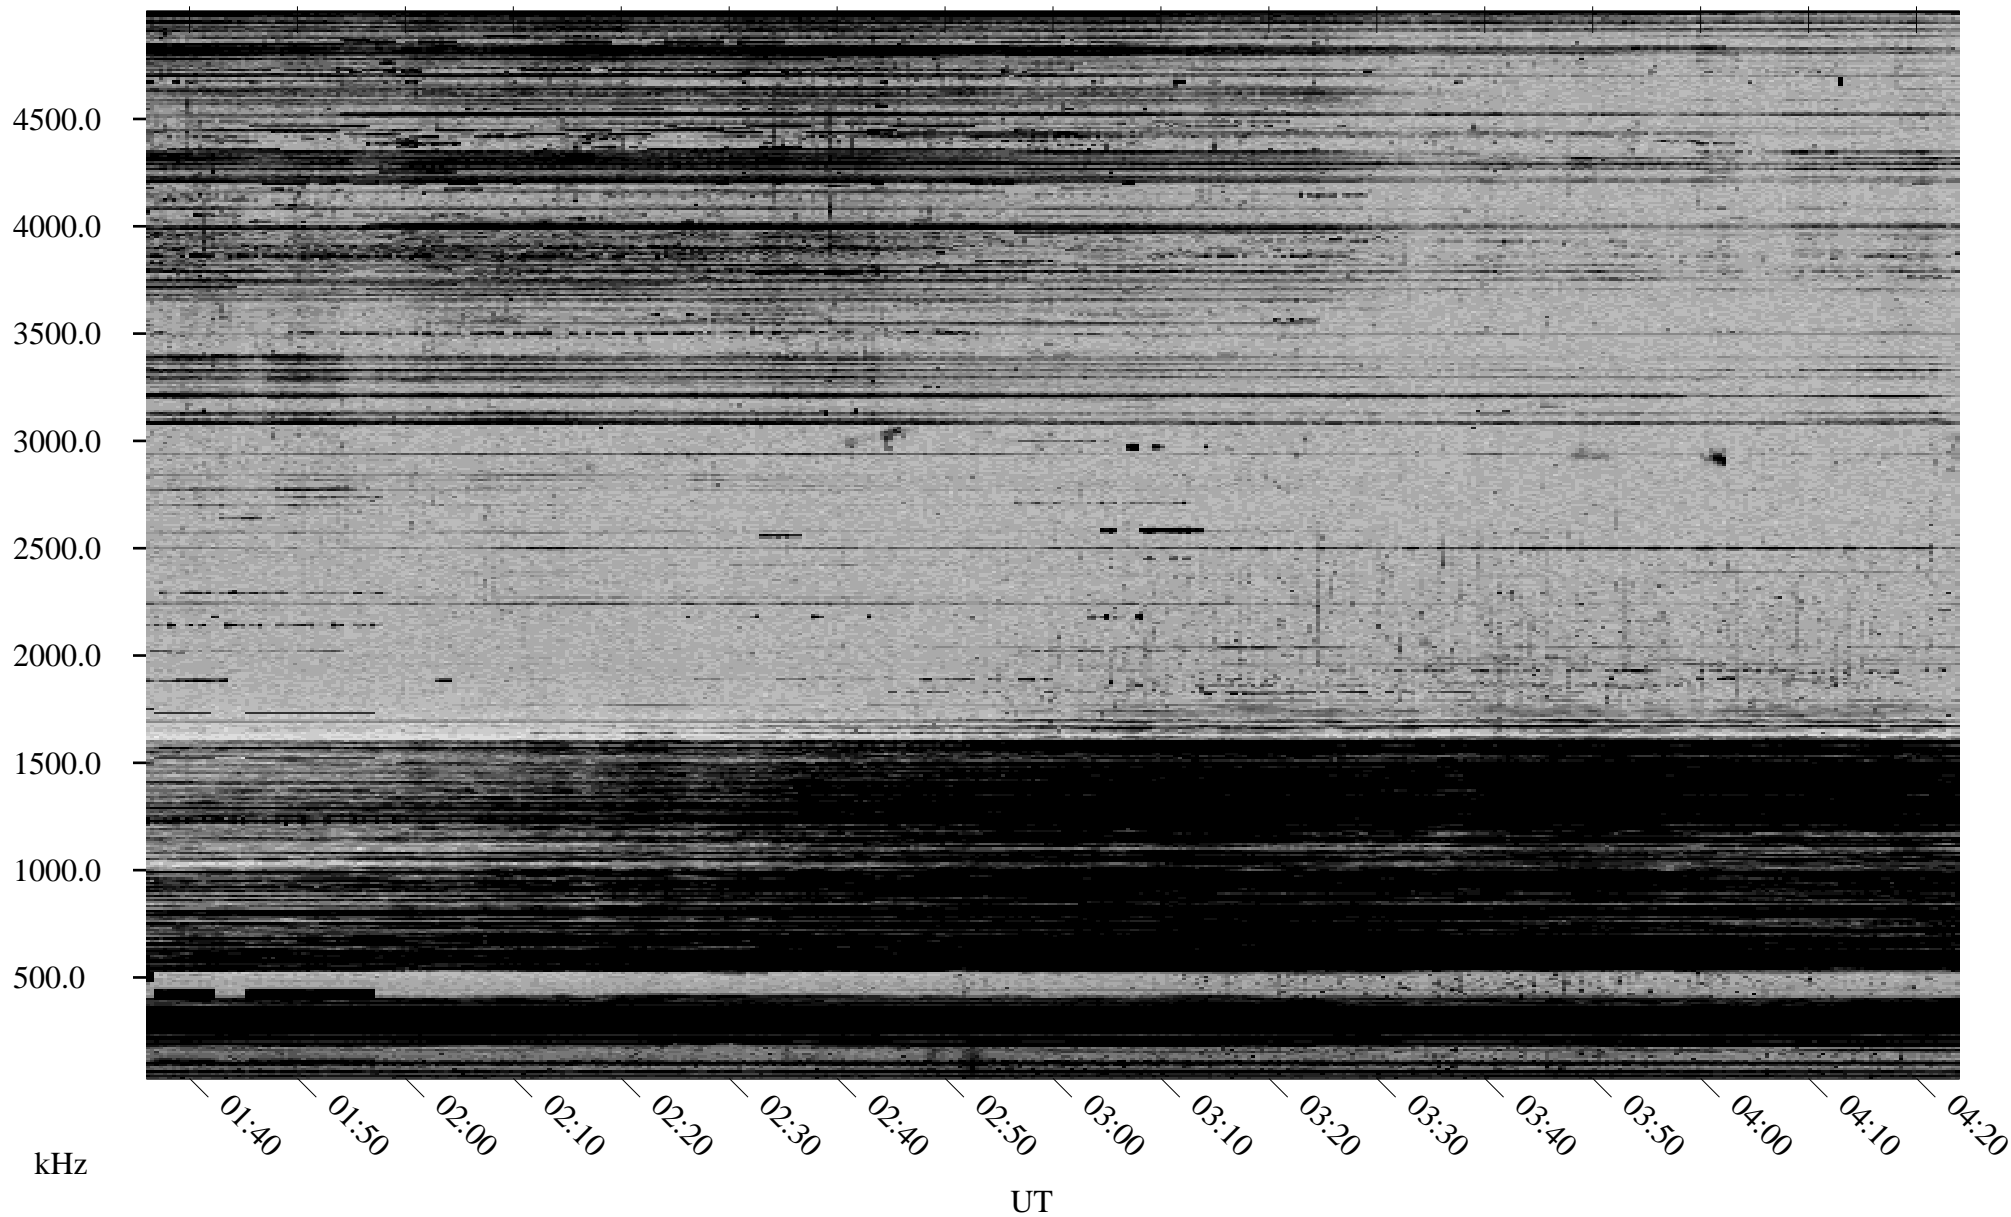

10/09/1998 Churchill, Manitoba

Linear Scale Black = 161 White = 15

ch98282l.r00m max_12

Page 1

10/09/1998 Churchill, Manitoba

Linear Scale Black = 161 White = 15

ch98282l.r00m max_12

Page 2

10/10/1998 Churchill, Manitoba

Linear Scale Black = 161 White = 15

ch98282l.r00m max_12

Page 3

10/10/1998 Churchill, Manitoba

Linear Scale Black = 161 White = 15

ch98282l.r00m max_12

Page 4

10/10/1998 Churchill, Manitoba

Linear Scale Black = 161 White = 15

ch98282l.r00m max_12

10/10/1998 Churchill, Manitoba

Linear Scale Black = 161 White = 15

ch98282l.r00m max_12

Page 6

10/10/1998 Churchill, Manitoba

Linear Scale Black = 161 White = 15

ch98282l.r00m max_12

Page 7

10/10/1998 Churchill, Manitoba

Linear Scale Black = 161 White = 15

ch98282l.r00m max_12