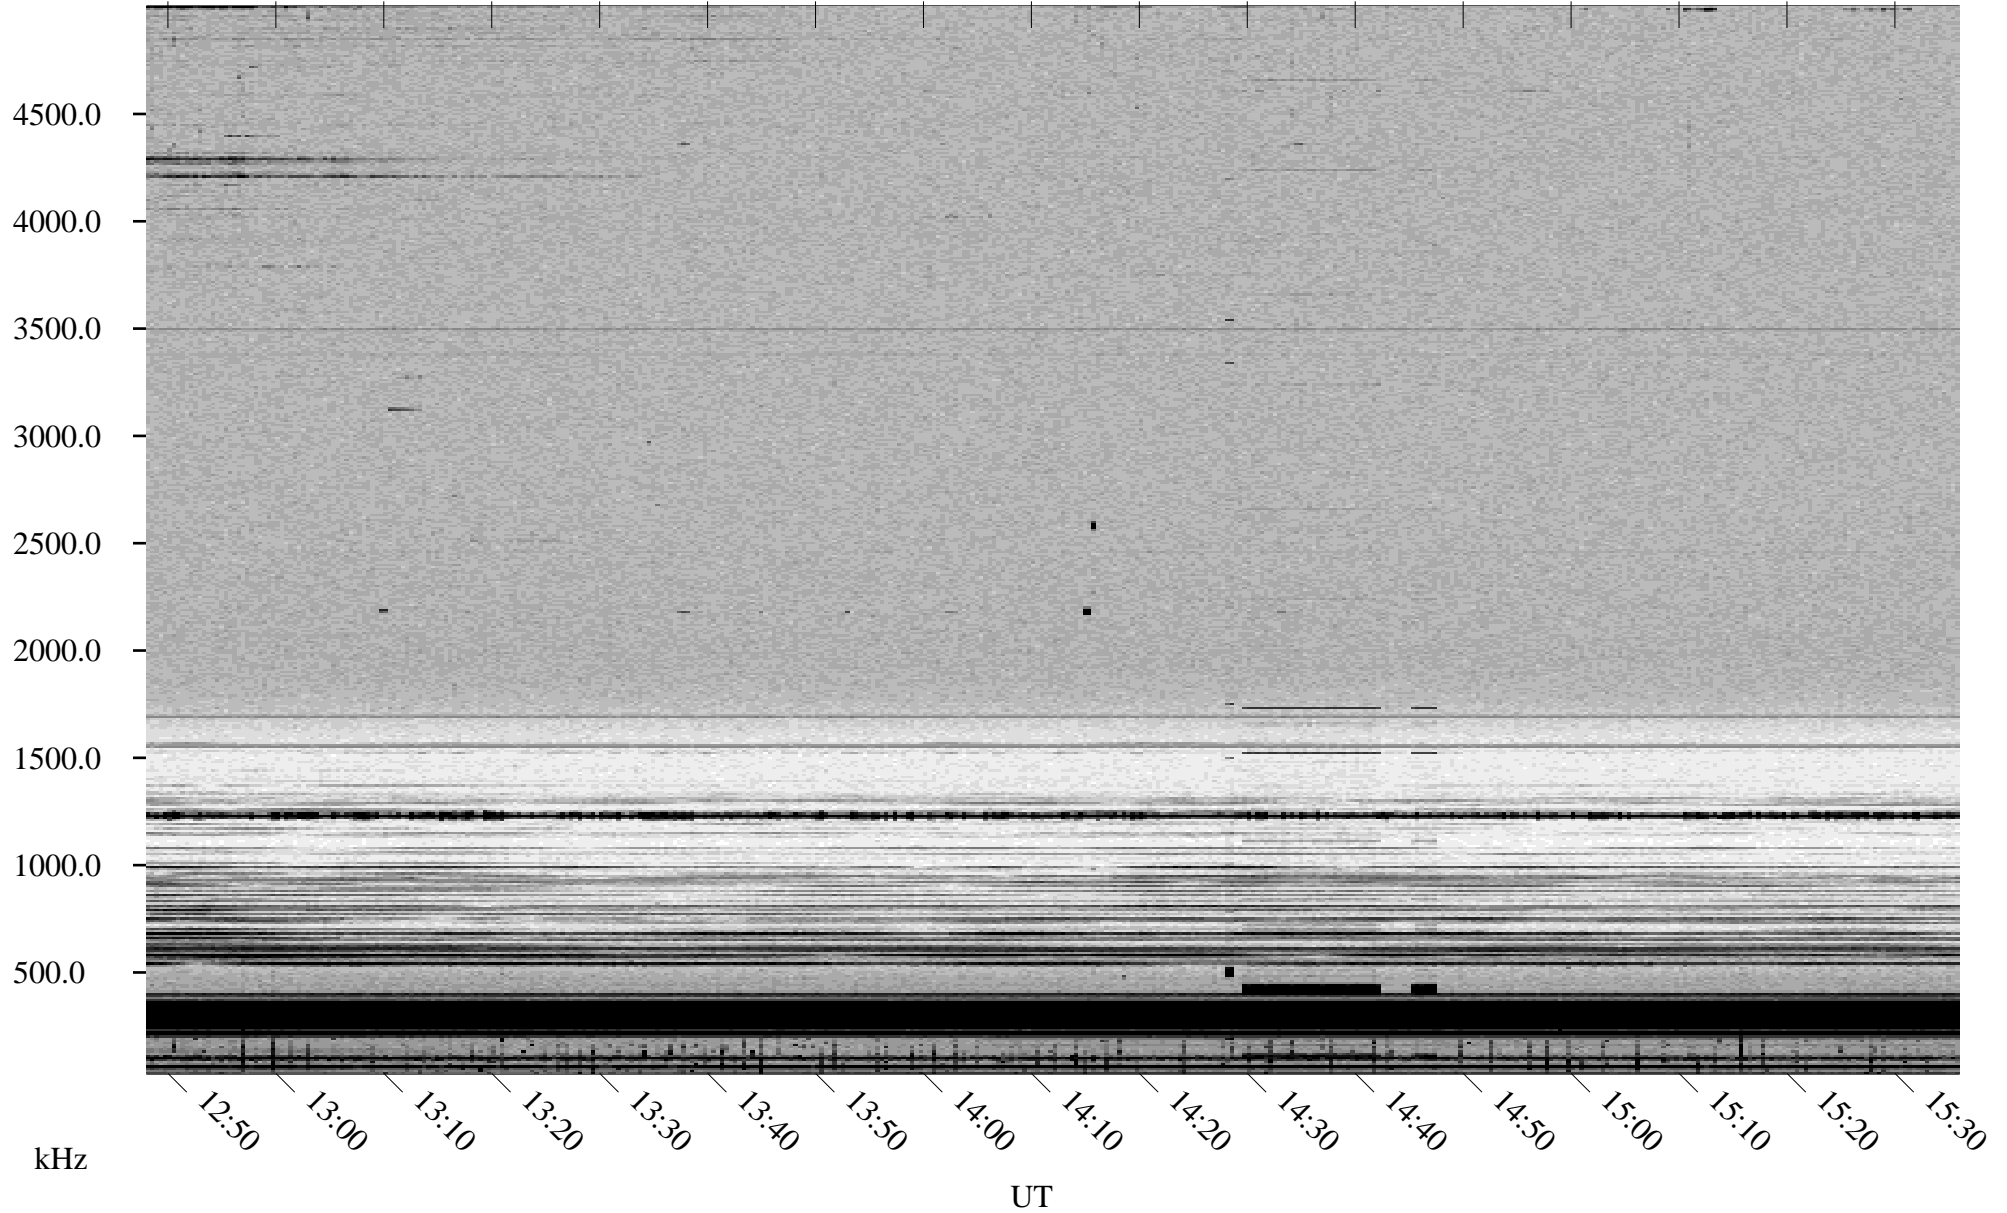

10/09/1998 Churchill, Manitoba

Linear Scale Black = 161 White = 15

ch98282l.r00m max_12

Page 1

10/09/1998 Churchill, Manitoba

Linear Scale Black = 161 White = 15

ch98282l.r00m max_12

Page 2

10/10/1998 Churchill, Manitoba

Linear Scale Black = 161 White = 15

ch98282l.r00m max_12

Page 3

10/10/1998 Churchill, Manitoba

Linear Scale Black = 161 White = 15

ch98282l.r00m max_12

Page 4

10/10/1998 Churchill, Manitoba

Linear Scale Black = 161 White = 15

ch98282l.r00m max_12

10/10/1998 Churchill, Manitoba

Linear Scale Black = 161 White = 15

ch98282l.r00m max_12

Page 6

10/10/1998 Churchill, Manitoba

Linear Scale Black = 161 White = 15

ch98282l.r00m max_12

Page 7

10/10/1998 Churchill, Manitoba

Linear Scale Black = 161 White = 15

ch98282l.r00m max_12