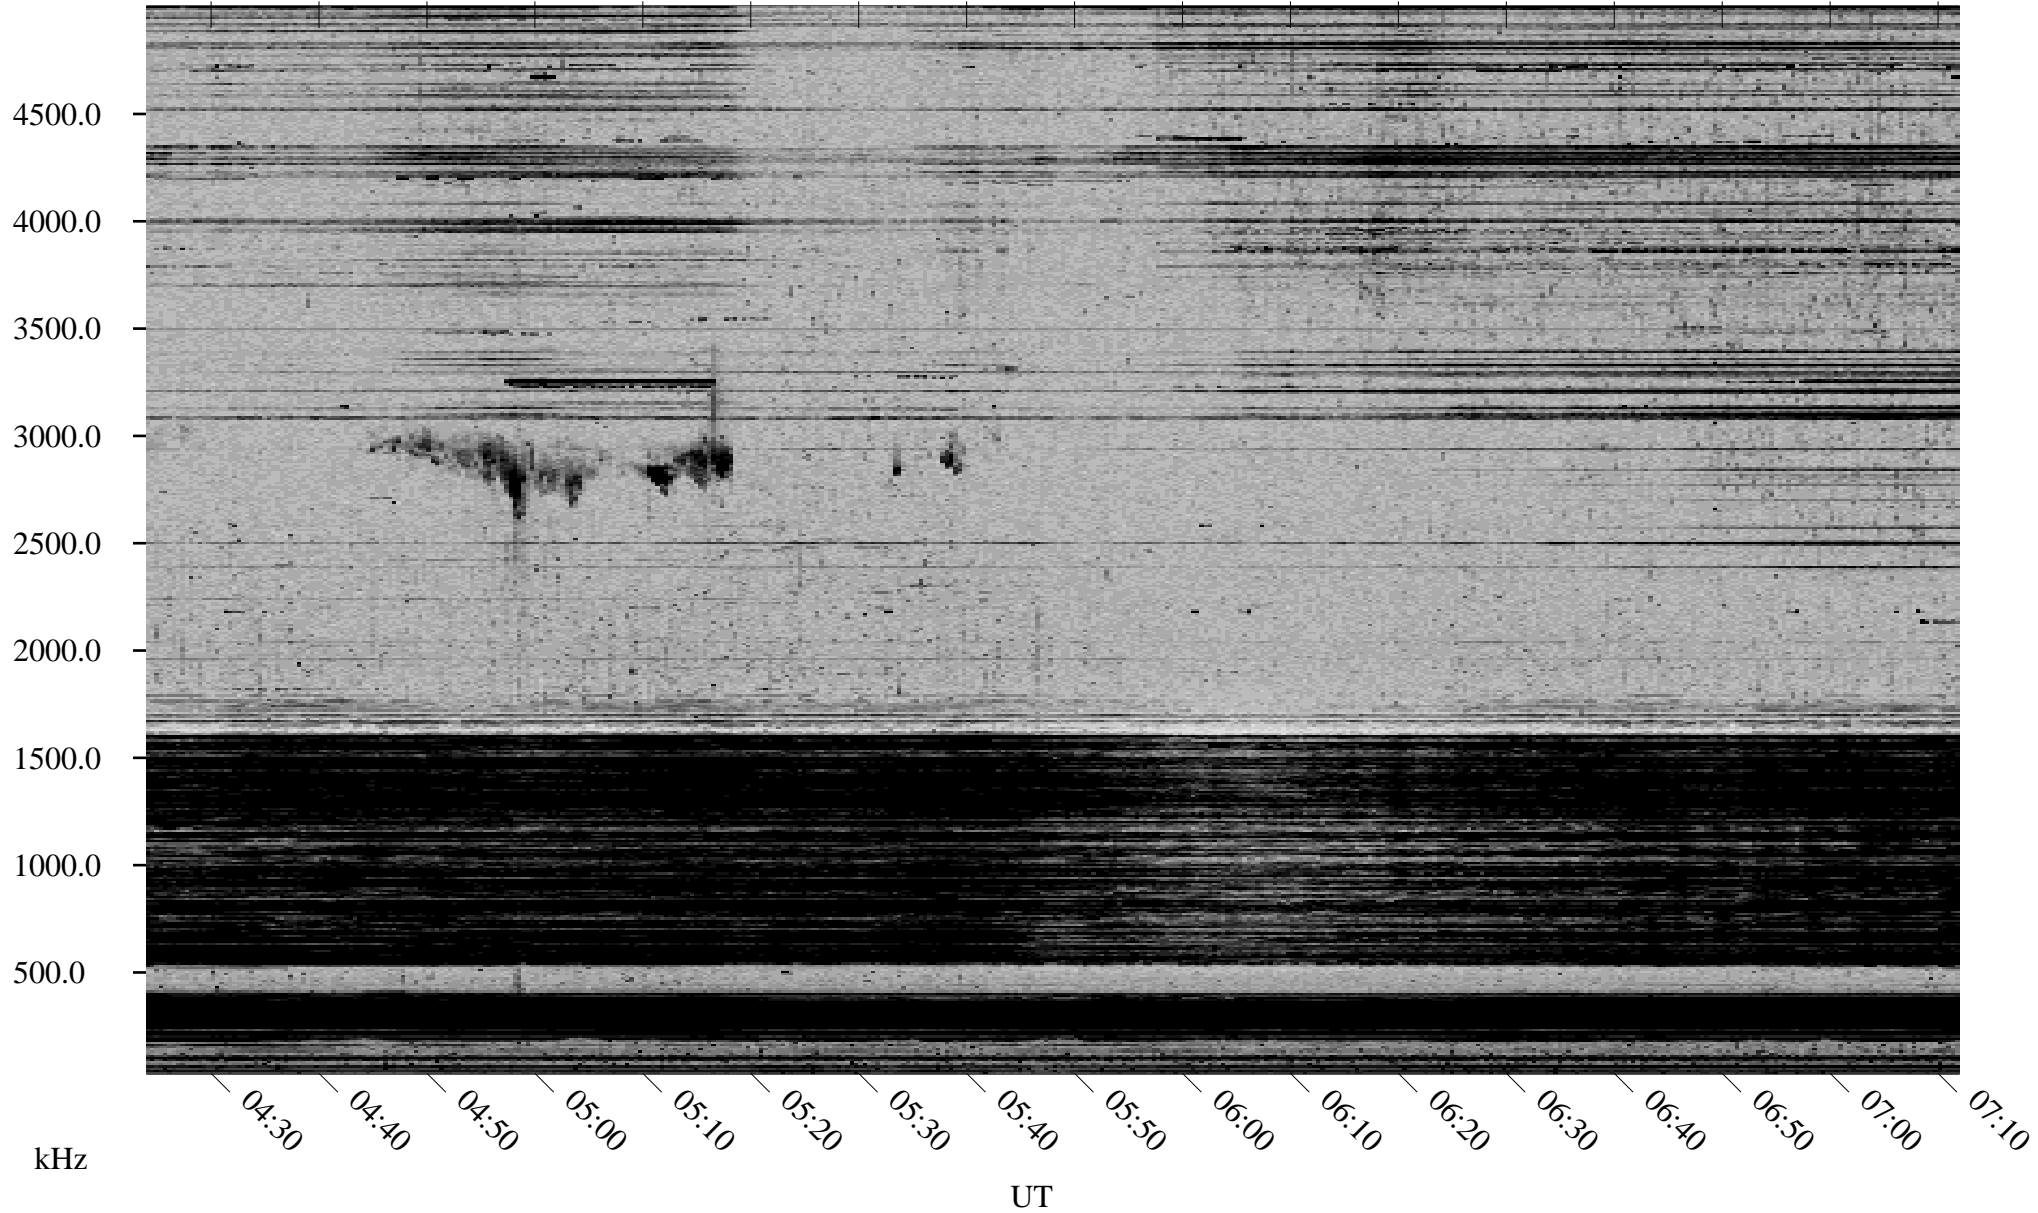

10/09/1998 Churchill, Manitoba

Linear Scale Black = 161 White = 15

ch98282l.r00m max_12

Page 1

10/09/1998 Churchill, Manitoba

Linear Scale Black = 161 White = 15

ch98282l.r00m max_12

Page 2

10/10/1998 Churchill, Manitoba

Linear Scale Black = 161 White = 15

ch98282l.r00m max_12

Page 3

10/10/1998 Churchill, Manitoba

Linear Scale Black = 161 White = 15

ch98282l.r00m max_12

Page 4

10/10/1998 Churchill, Manitoba

Linear Scale Black = 161 White = 15

ch98282l.r00m max_12

10/10/1998 Churchill, Manitoba

Linear Scale Black = 161 White = 15

ch98282l.r00m max_12

Page 6

10/10/1998 Churchill, Manitoba

Linear Scale Black = 161 White = 15

ch98282l.r00m max_12

Page 7

10/10/1998 Churchill, Manitoba

Linear Scale Black = 161 White = 15

ch98282l.r00m max_12