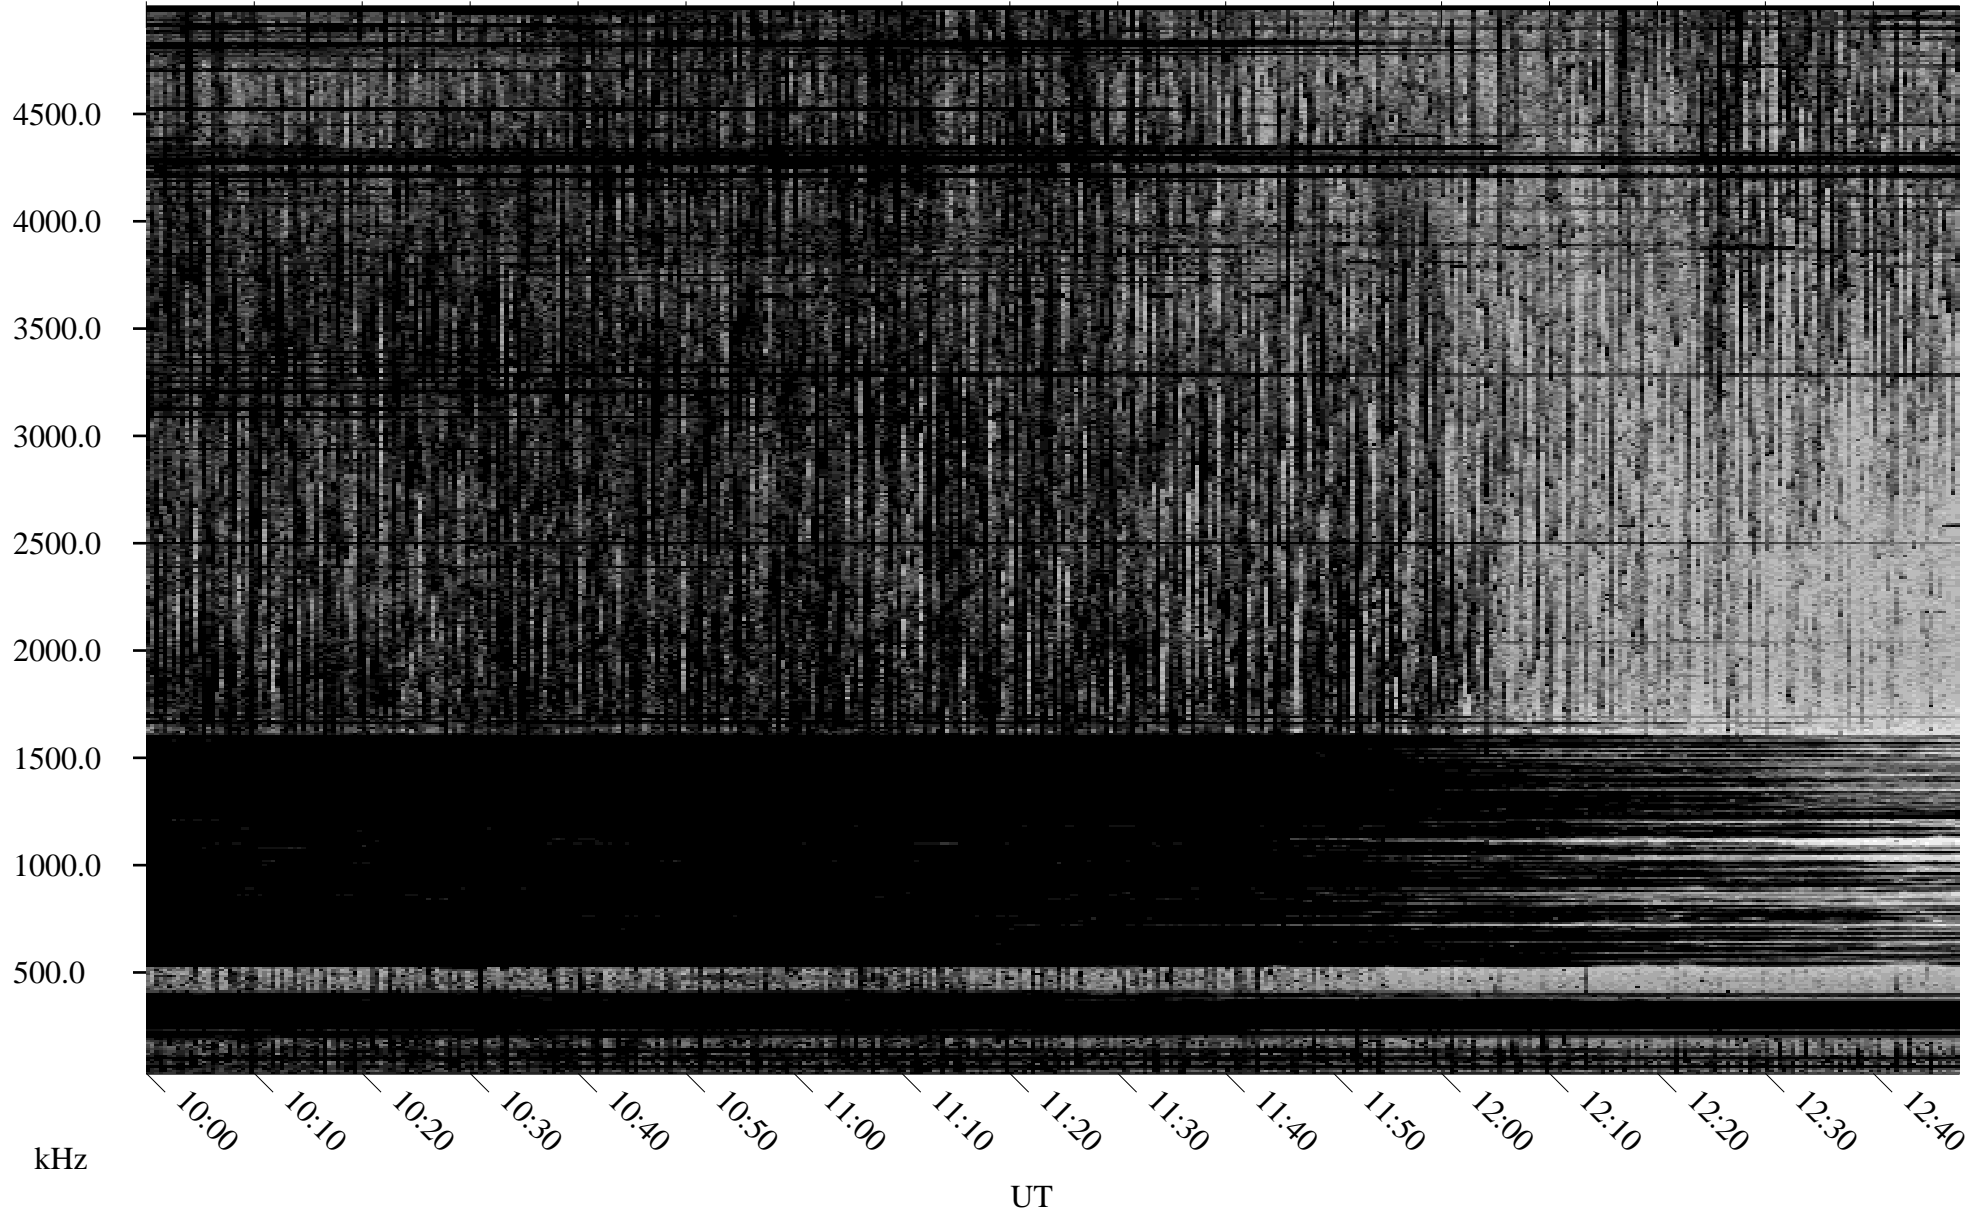

10/10/1998 Churchill, Manitoba

Linear Scale Black = 161 White = 15

ch98283l.r00m max_12

Page 1

10/10/1998 Churchill, Manitoba

Linear Scale Black = 161 White = 15

ch98283l.r00m max_12

Page 2

10/11/1998 Churchill, Manitoba

Linear Scale Black = 161 White = 15

ch98283l.r00m max_12

Page 3

10/11/1998 Churchill, Manitoba

Linear Scale Black = 161 White = 15

ch98283l.r00m max_12

Page 4

10/11/1998 Churchill, Manitoba

Linear Scale Black = 161 White = 15

ch98283l.r00m max_12

Page 5

10/11/1998 Churchill, Manitoba

Linear Scale Black = 161 White = 15

ch98283l.r00m max_12

Page 6

10/11/1998 Churchill, Manitoba

Linear Scale Black = 161 White = 15

ch98283l.r00m max_12

Page 7

10/11/1998 Churchill, Manitoba

Linear Scale Black = 161 White = 15

ch98283l.r00m max_12