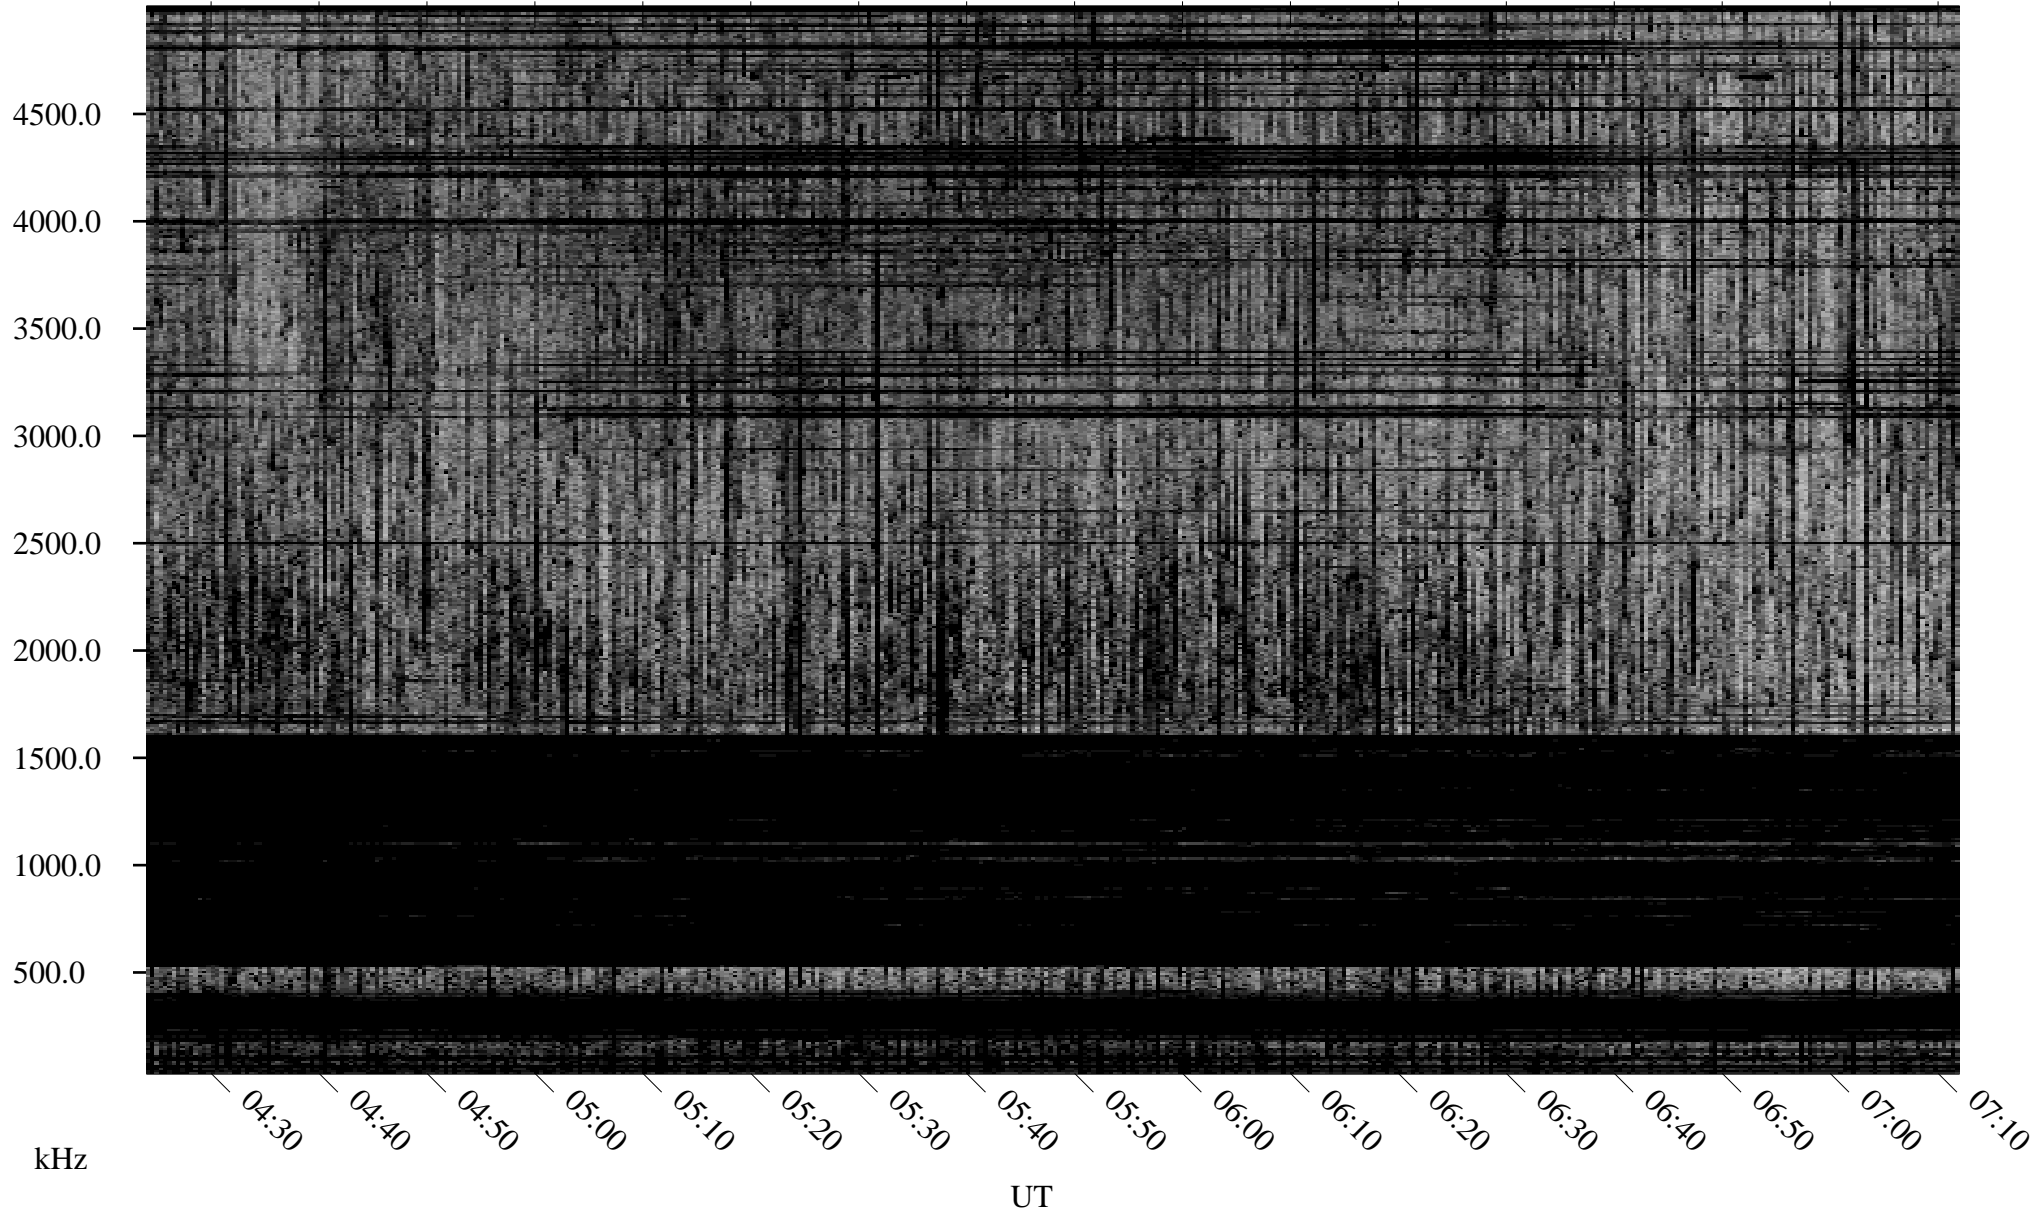

10/10/1998 Churchill, Manitoba

Linear Scale Black = 161 White = 15

ch98283l.r00m max_12

Page 1

10/10/1998 Churchill, Manitoba

Linear Scale Black = 161 White = 15

ch98283l.r00m max_12

Page 2

10/11/1998 Churchill, Manitoba

Linear Scale Black = 161 White = 15

ch98283l.r00m max_12

Page 3

10/11/1998 Churchill, Manitoba

Linear Scale Black = 161 White = 15

ch98283l.r00m max_12

Page 4

10/11/1998 Churchill, Manitoba

Linear Scale Black = 161 White = 15

ch98283l.r00m max_12

Page 5

10/11/1998 Churchill, Manitoba

Linear Scale Black = 161 White = 15

ch98283l.r00m max_12

Page 6

10/11/1998 Churchill, Manitoba

Linear Scale Black = 161 White = 15

ch98283l.r00m max_12

Page 7

10/11/1998 Churchill, Manitoba

Linear Scale Black = 161 White = 15

ch98283l.r00m max_12