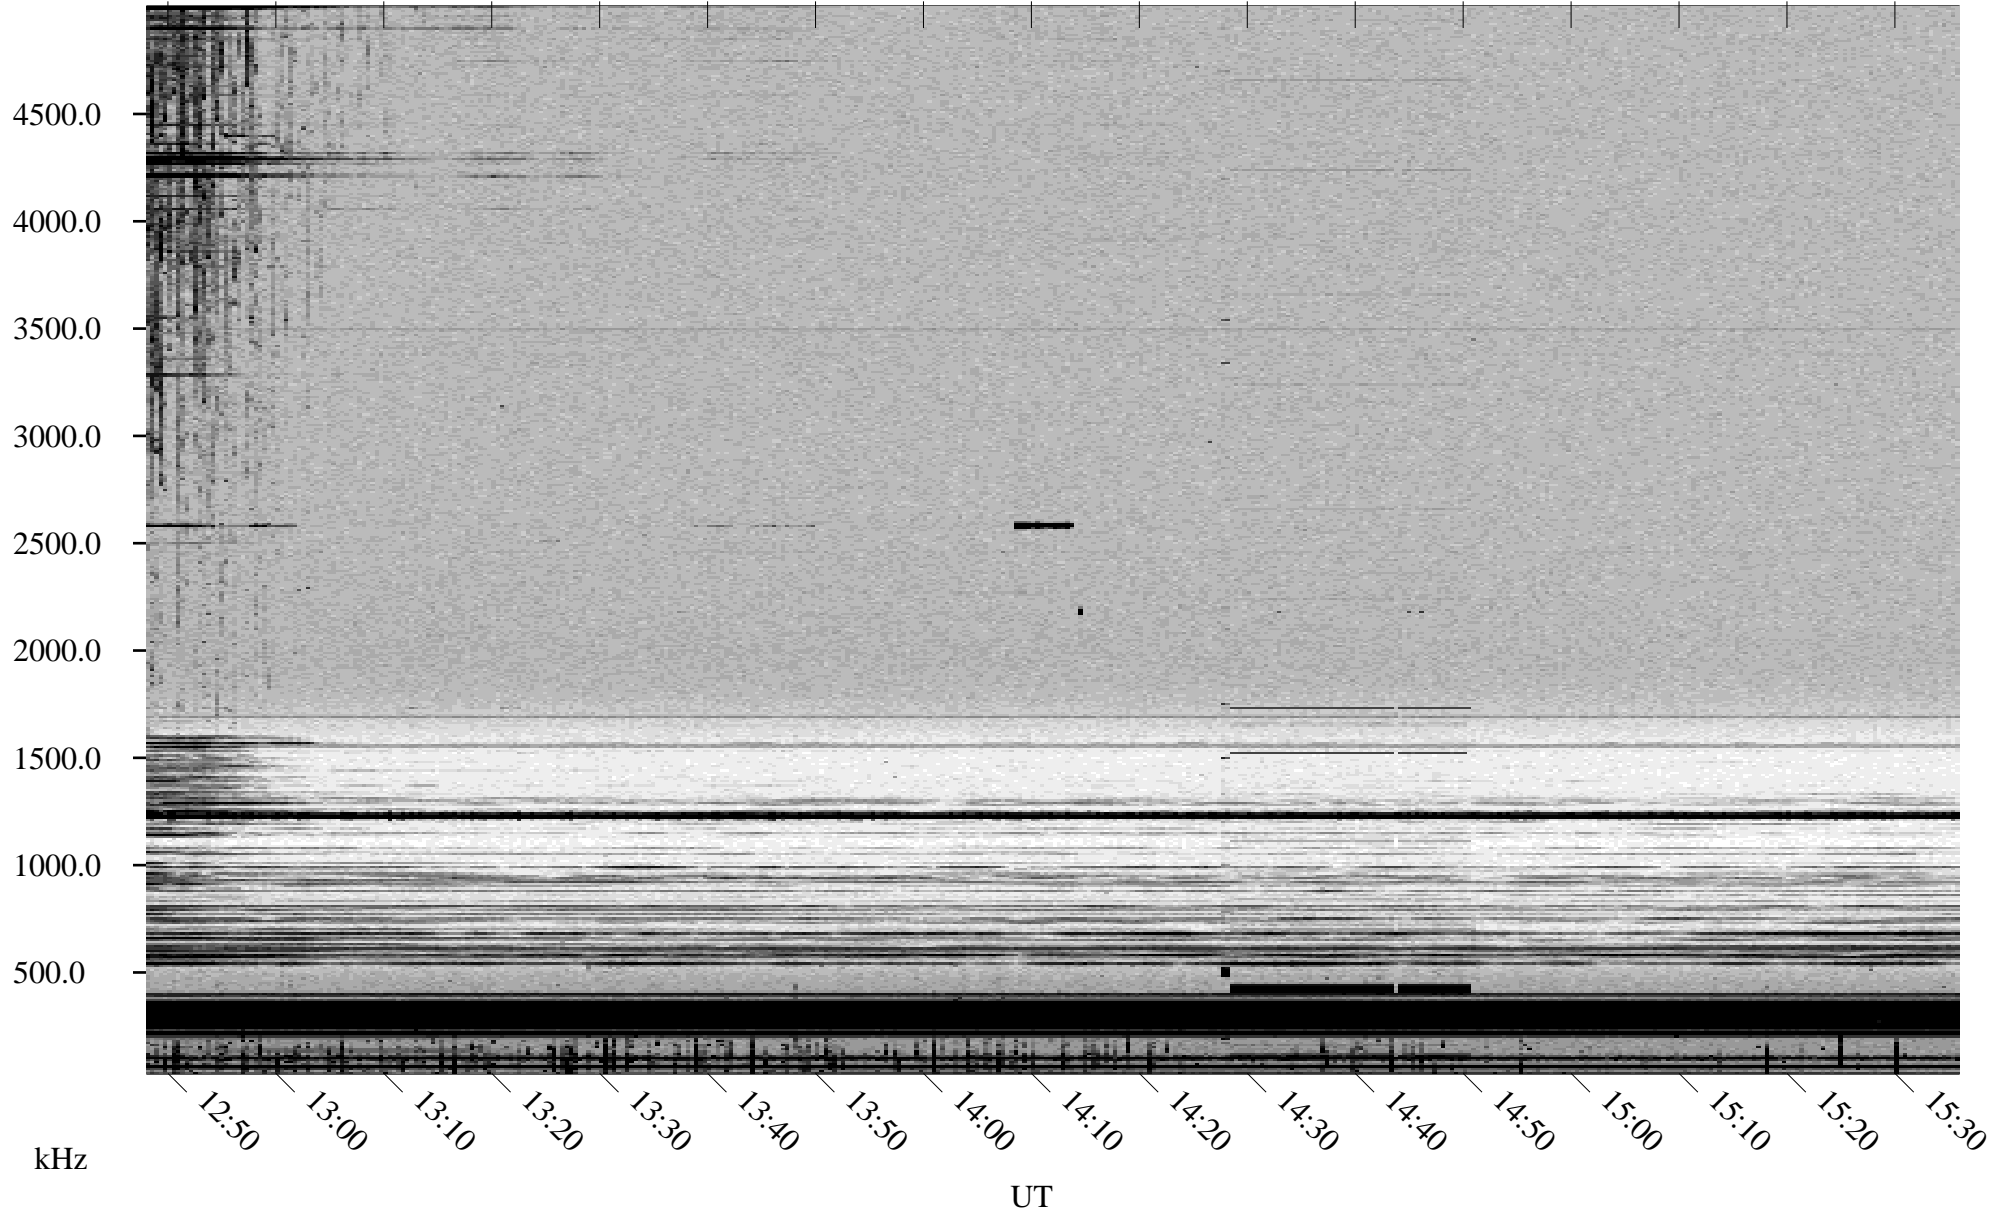

10/10/1998 Churchill, Manitoba

Linear Scale Black = 161 White = 15

ch98283l.r00m max_12

Page 1

10/10/1998 Churchill, Manitoba

Linear Scale Black = 161 White = 15

ch98283l.r00m max_12

Page 2

10/11/1998 Churchill, Manitoba

Linear Scale Black = 161 White = 15

ch98283l.r00m max_12

Page 3

10/11/1998 Churchill, Manitoba

Linear Scale Black = 161 White = 15

ch98283l.r00m max_12

Page 4

10/11/1998 Churchill, Manitoba

Linear Scale Black = 161 White = 15

ch98283l.r00m max_12

Page 5

10/11/1998 Churchill, Manitoba

Linear Scale Black = 161 White = 15

ch98283l.r00m max_12

Page 6

10/11/1998 Churchill, Manitoba

Linear Scale Black = 161 White = 15

ch98283l.r00m max_12

Page 7

10/11/1998 Churchill, Manitoba

Linear Scale Black = 161 White = 15

ch98283l.r00m max_12