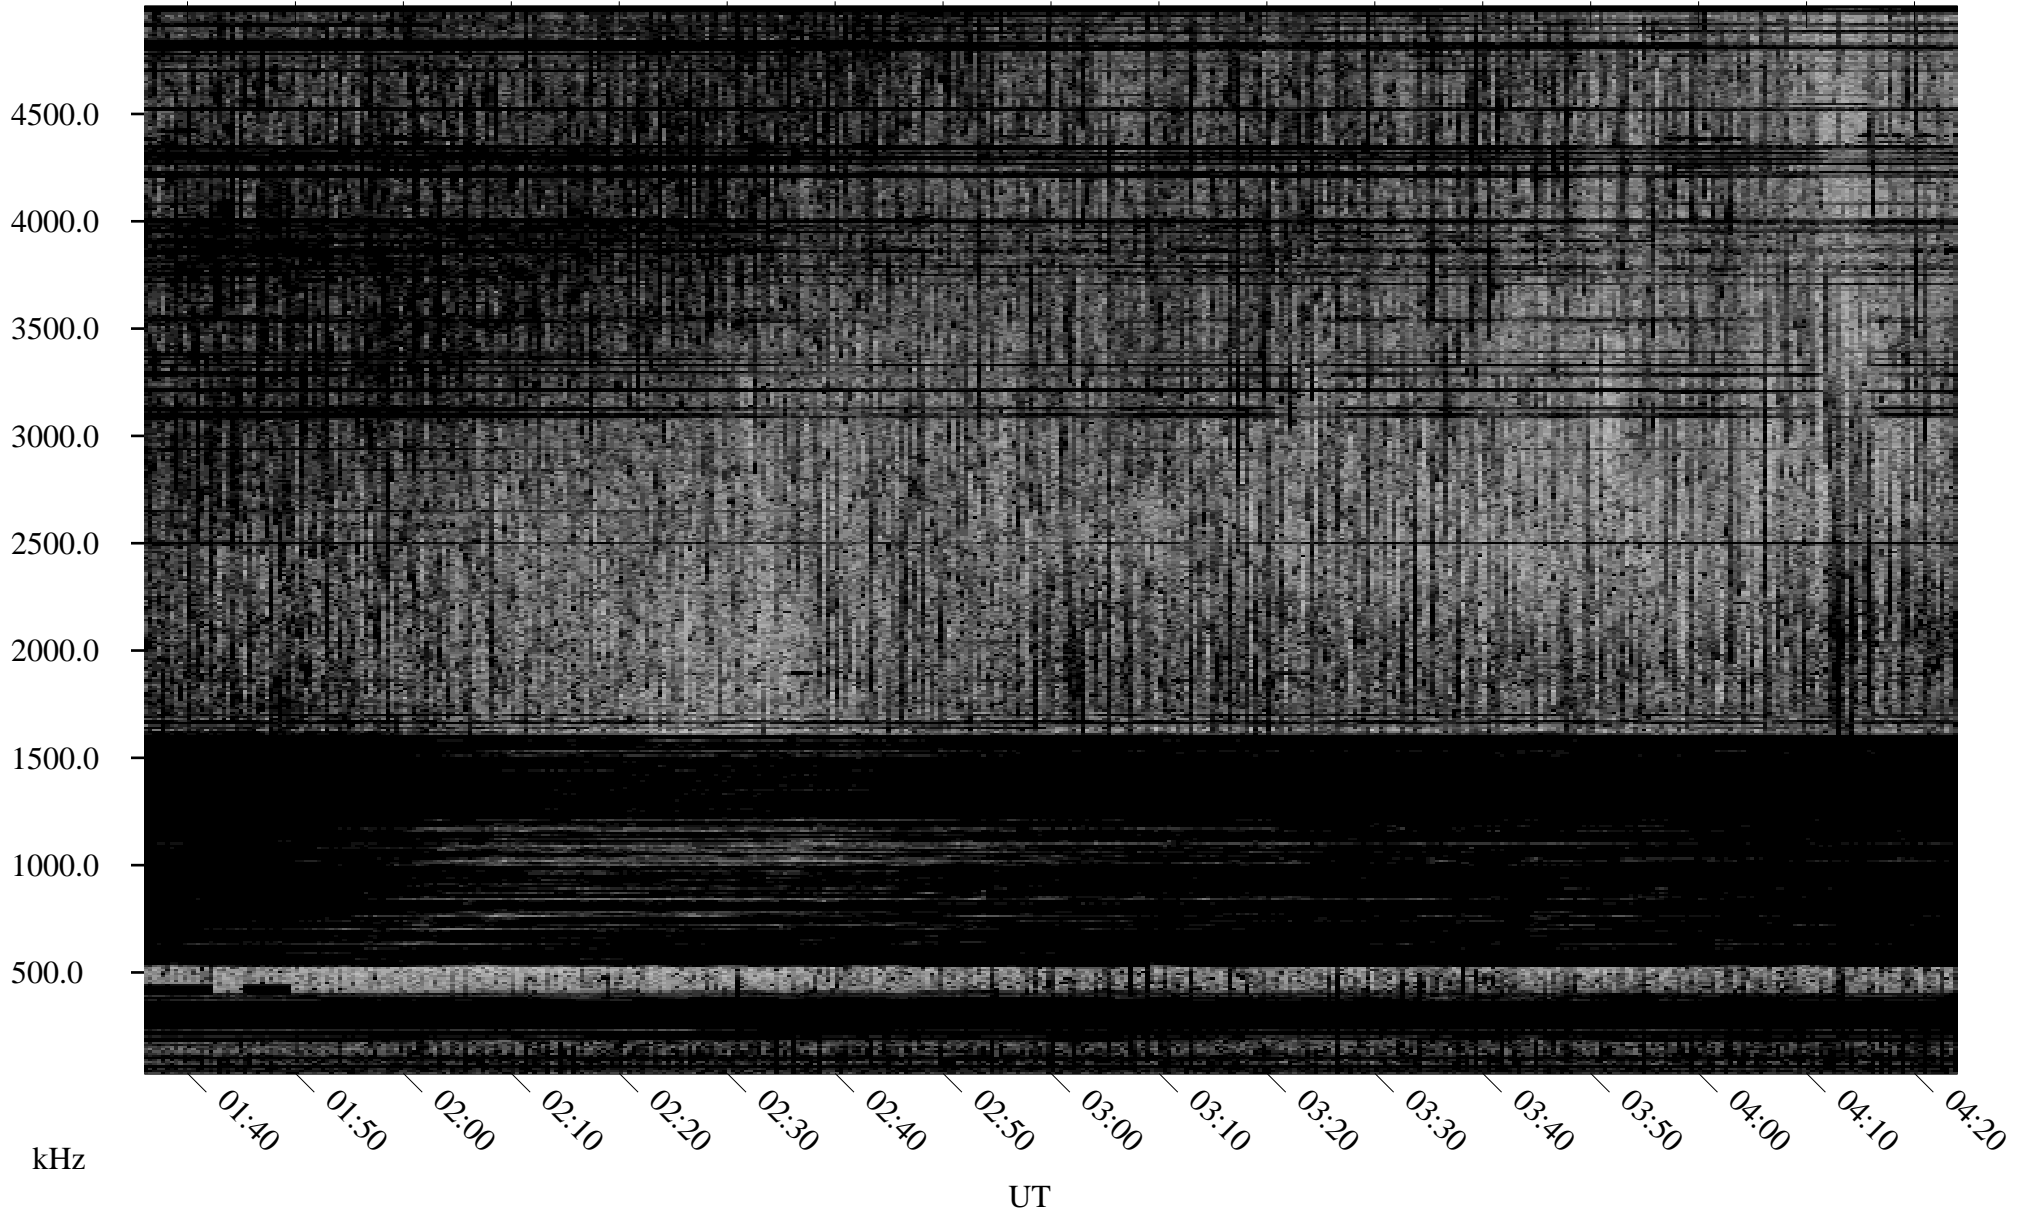

10/10/1998 Churchill, Manitoba

Linear Scale Black = 161 White = 15

ch98283l.r00m max_12

Page 1

10/10/1998 Churchill, Manitoba

Linear Scale Black = 161 White = 15

ch98283l.r00m max_12

Page 2

10/11/1998 Churchill, Manitoba

Linear Scale Black = 161 White = 15

ch98283l.r00m max_12

Page 3

10/11/1998 Churchill, Manitoba

Linear Scale Black = 161 White = 15

ch98283l.r00m max_12

Page 4

10/11/1998 Churchill, Manitoba

Linear Scale Black = 161 White = 15

ch98283l.r00m max_12

Page 5

10/11/1998 Churchill, Manitoba

Linear Scale Black = 161 White = 15

ch98283l.r00m max_12

Page 6

10/11/1998 Churchill, Manitoba

Linear Scale Black = 161 White = 15

ch98283l.r00m max_12

Page 7

10/11/1998 Churchill, Manitoba

Linear Scale Black = 161 White = 15

ch98283l.r00m max_12