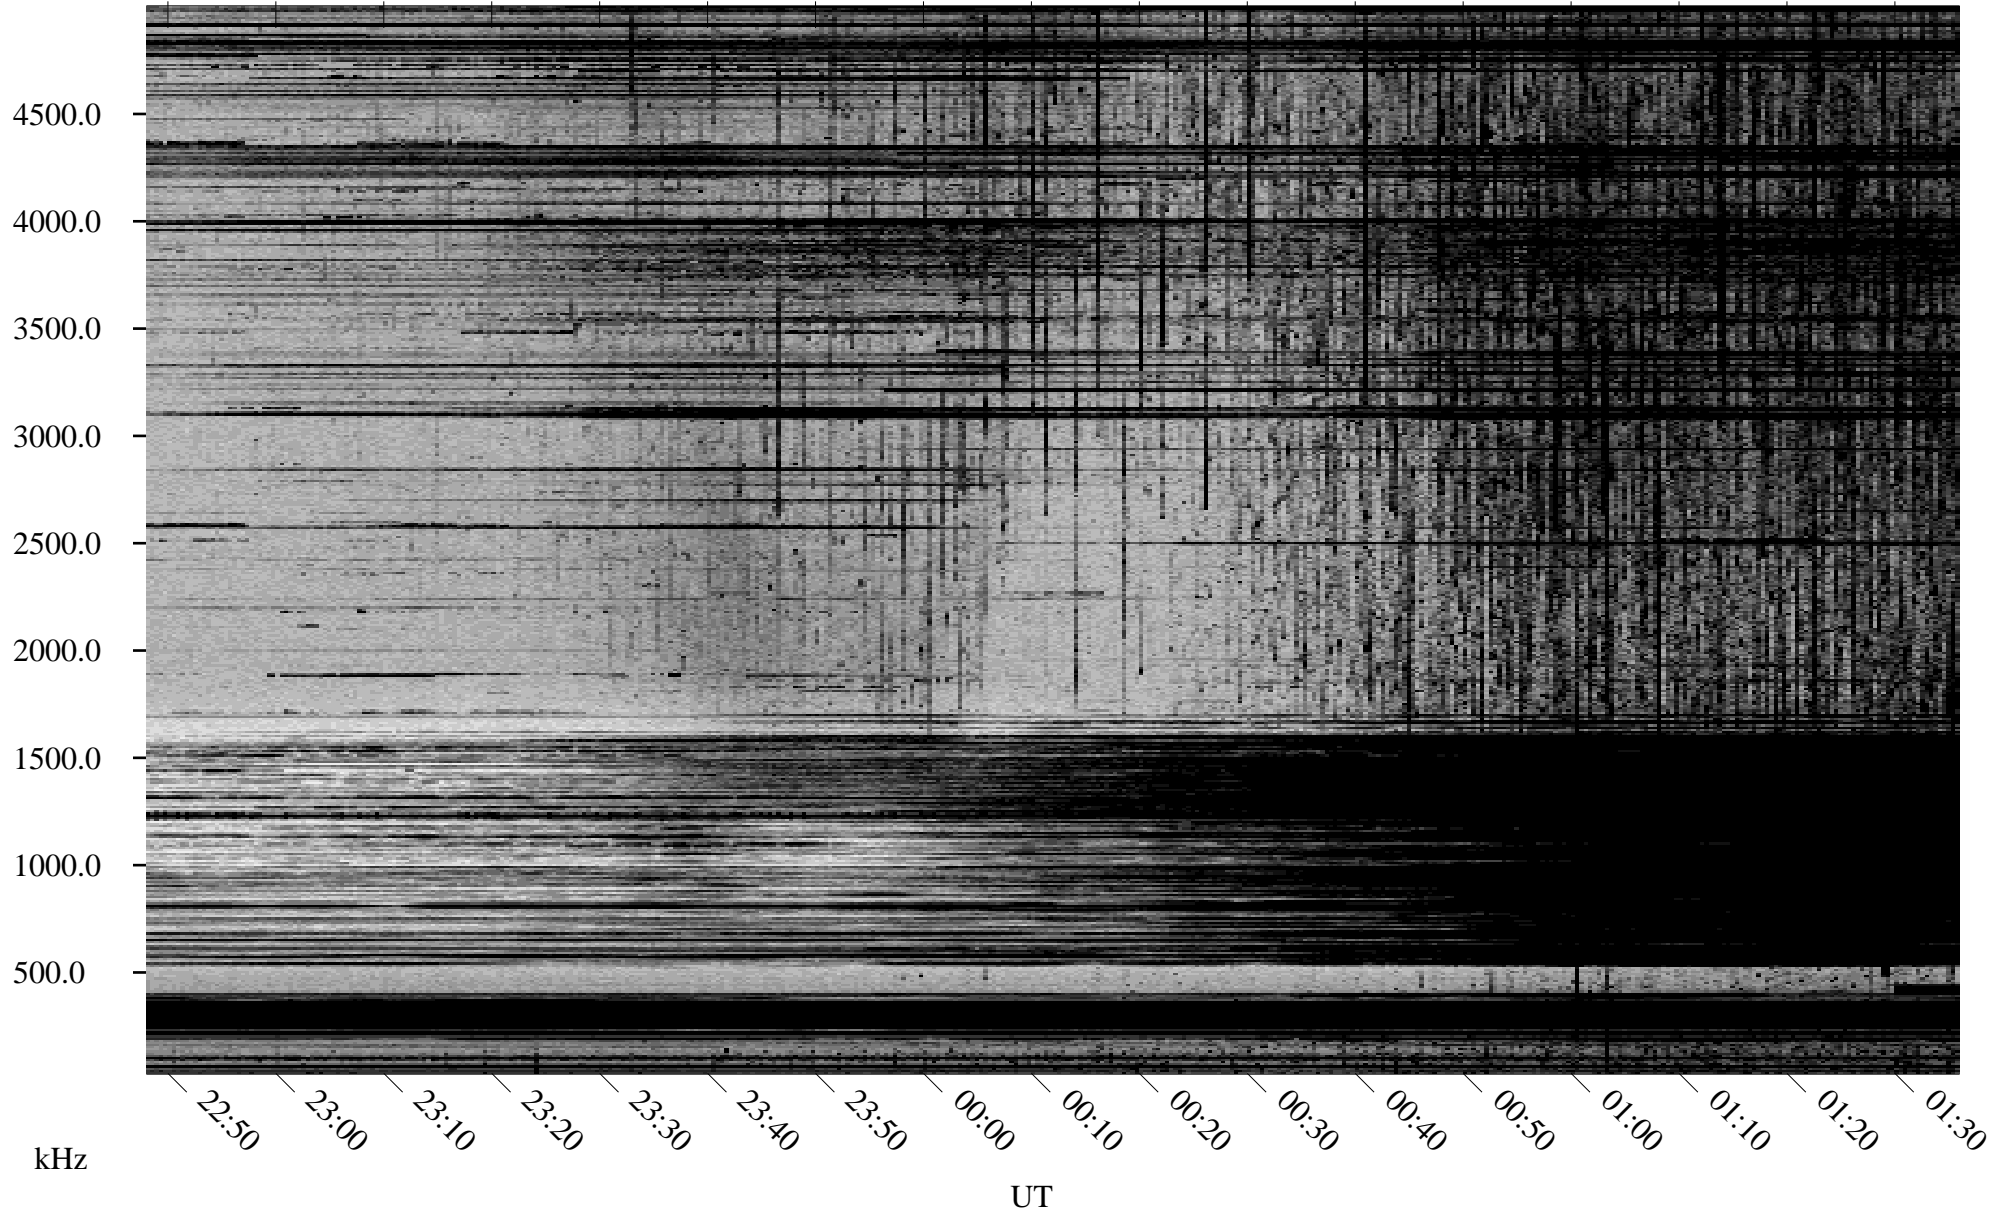

10/10/1998 Churchill, Manitoba

Linear Scale Black = 161 White = 15

ch98283l.r00m max_12

Page 1

10/10/1998 Churchill, Manitoba

Linear Scale Black = 161 White = 15

ch98283l.r00m max_12

Page 2

10/11/1998 Churchill, Manitoba

Linear Scale Black = 161 White = 15

ch98283l.r00m max_12

Page 3

10/11/1998 Churchill, Manitoba

Linear Scale Black = 161 White = 15

ch98283l.r00m max_12

Page 4

10/11/1998 Churchill, Manitoba

Linear Scale Black = 161 White = 15

ch98283l.r00m max_12

Page 5

10/11/1998 Churchill, Manitoba

Linear Scale Black = 161 White = 15

ch98283l.r00m max_12

Page 6

10/11/1998 Churchill, Manitoba

Linear Scale Black = 161 White = 15

ch98283l.r00m max_12

Page 7

10/11/1998 Churchill, Manitoba

Linear Scale Black = 161 White = 15

ch98283l.r00m max_12