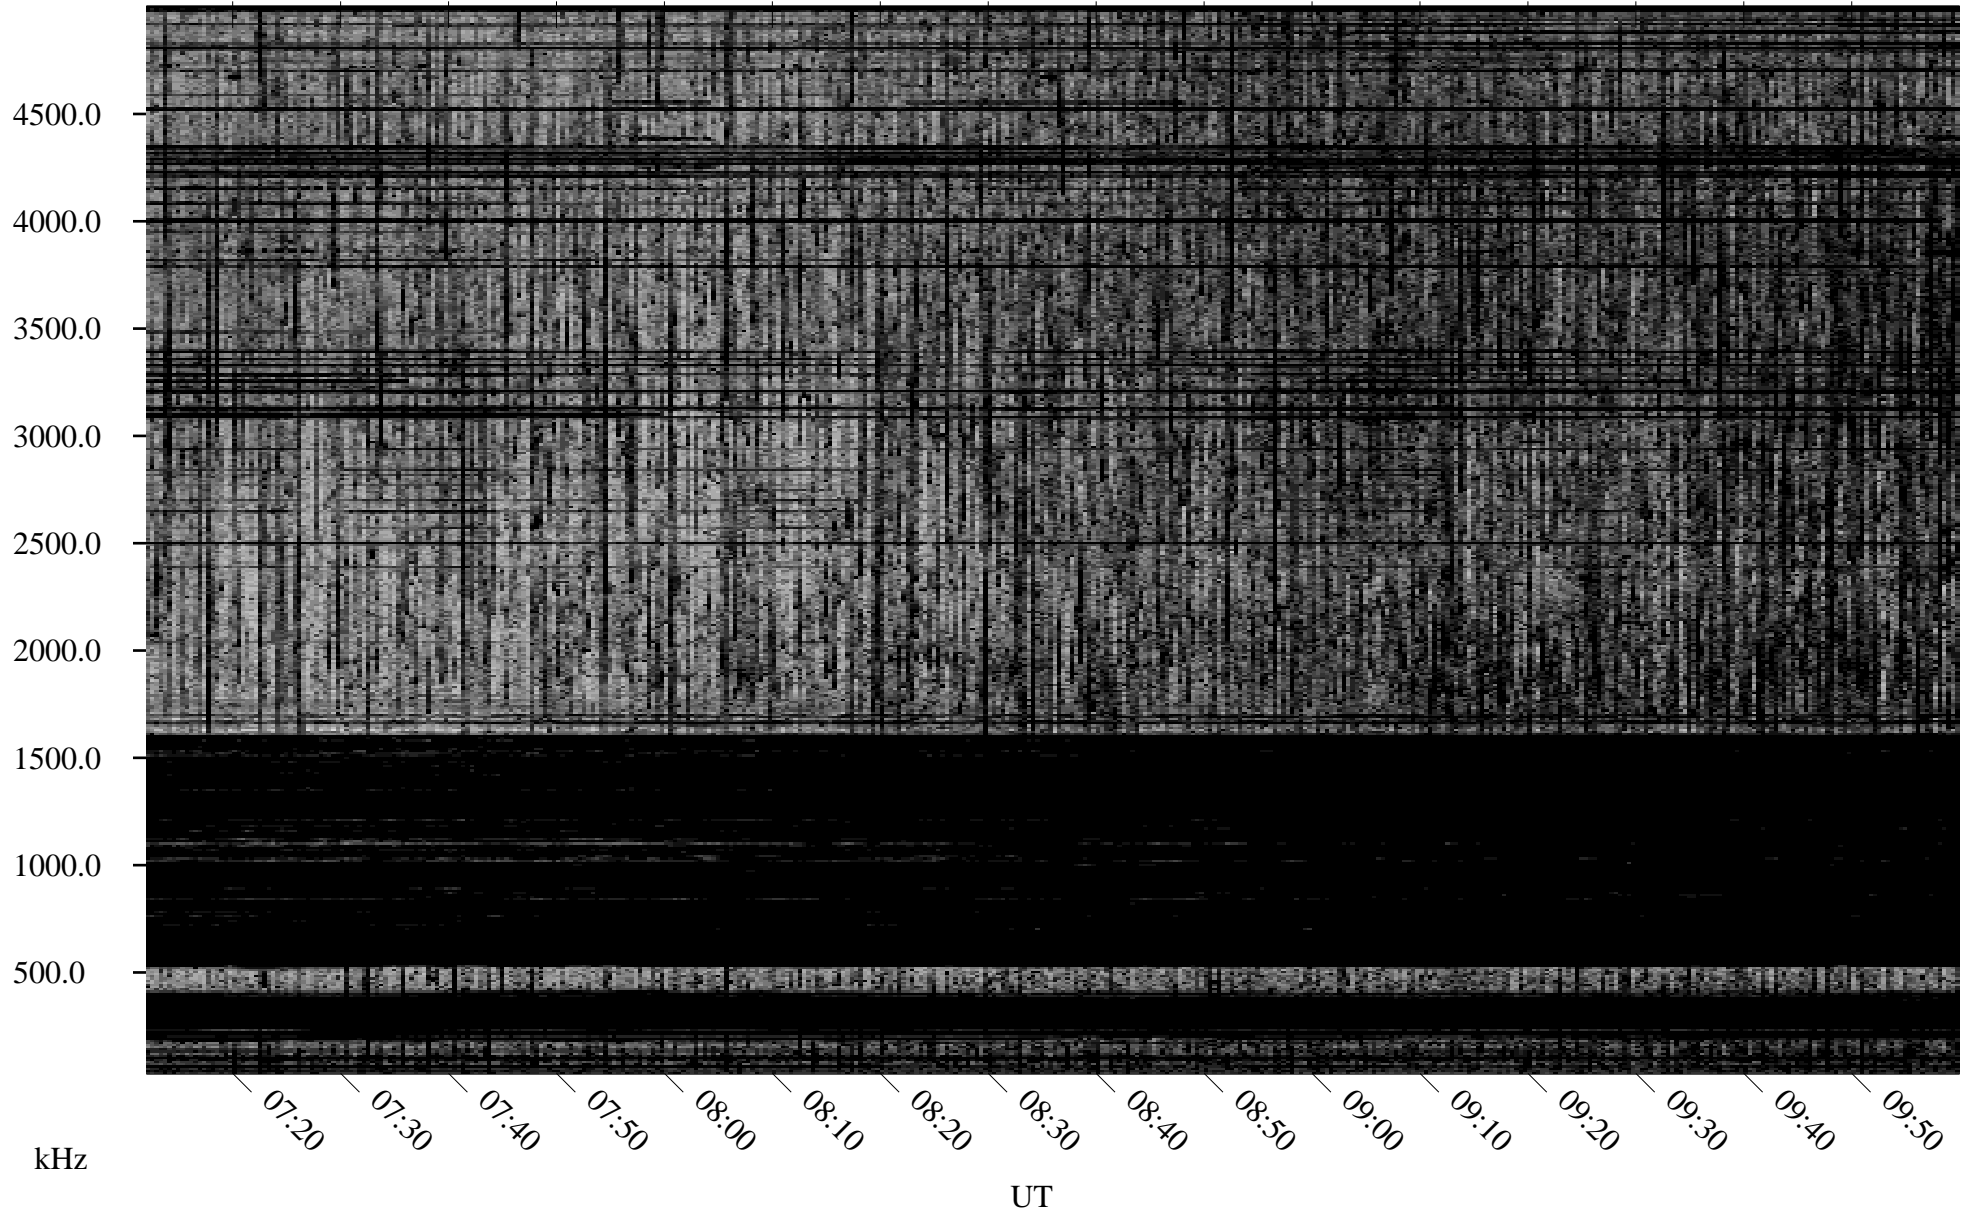

10/10/1998 Churchill, Manitoba

Linear Scale Black = 161 White = 15

ch98283l.r00m max_12

Page 1

10/10/1998 Churchill, Manitoba

Linear Scale Black = 161 White = 15

ch98283l.r00m max_12

Page 2

10/11/1998 Churchill, Manitoba

Linear Scale Black = 161 White = 15

ch98283l.r00m max_12

Page 3

10/11/1998 Churchill, Manitoba

Linear Scale Black = 161 White = 15

ch98283l.r00m max_12

Page 4

10/11/1998 Churchill, Manitoba

Linear Scale Black = 161 White = 15

ch98283l.r00m max_12

Page 5

10/11/1998 Churchill, Manitoba

Linear Scale Black = 161 White = 15

ch98283l.r00m max_12

Page 6

10/11/1998 Churchill, Manitoba

Linear Scale Black = 161 White = 15

ch98283l.r00m max_12

Page 7

10/11/1998 Churchill, Manitoba

Linear Scale Black = 161 White = 15

ch98283l.r00m max_12