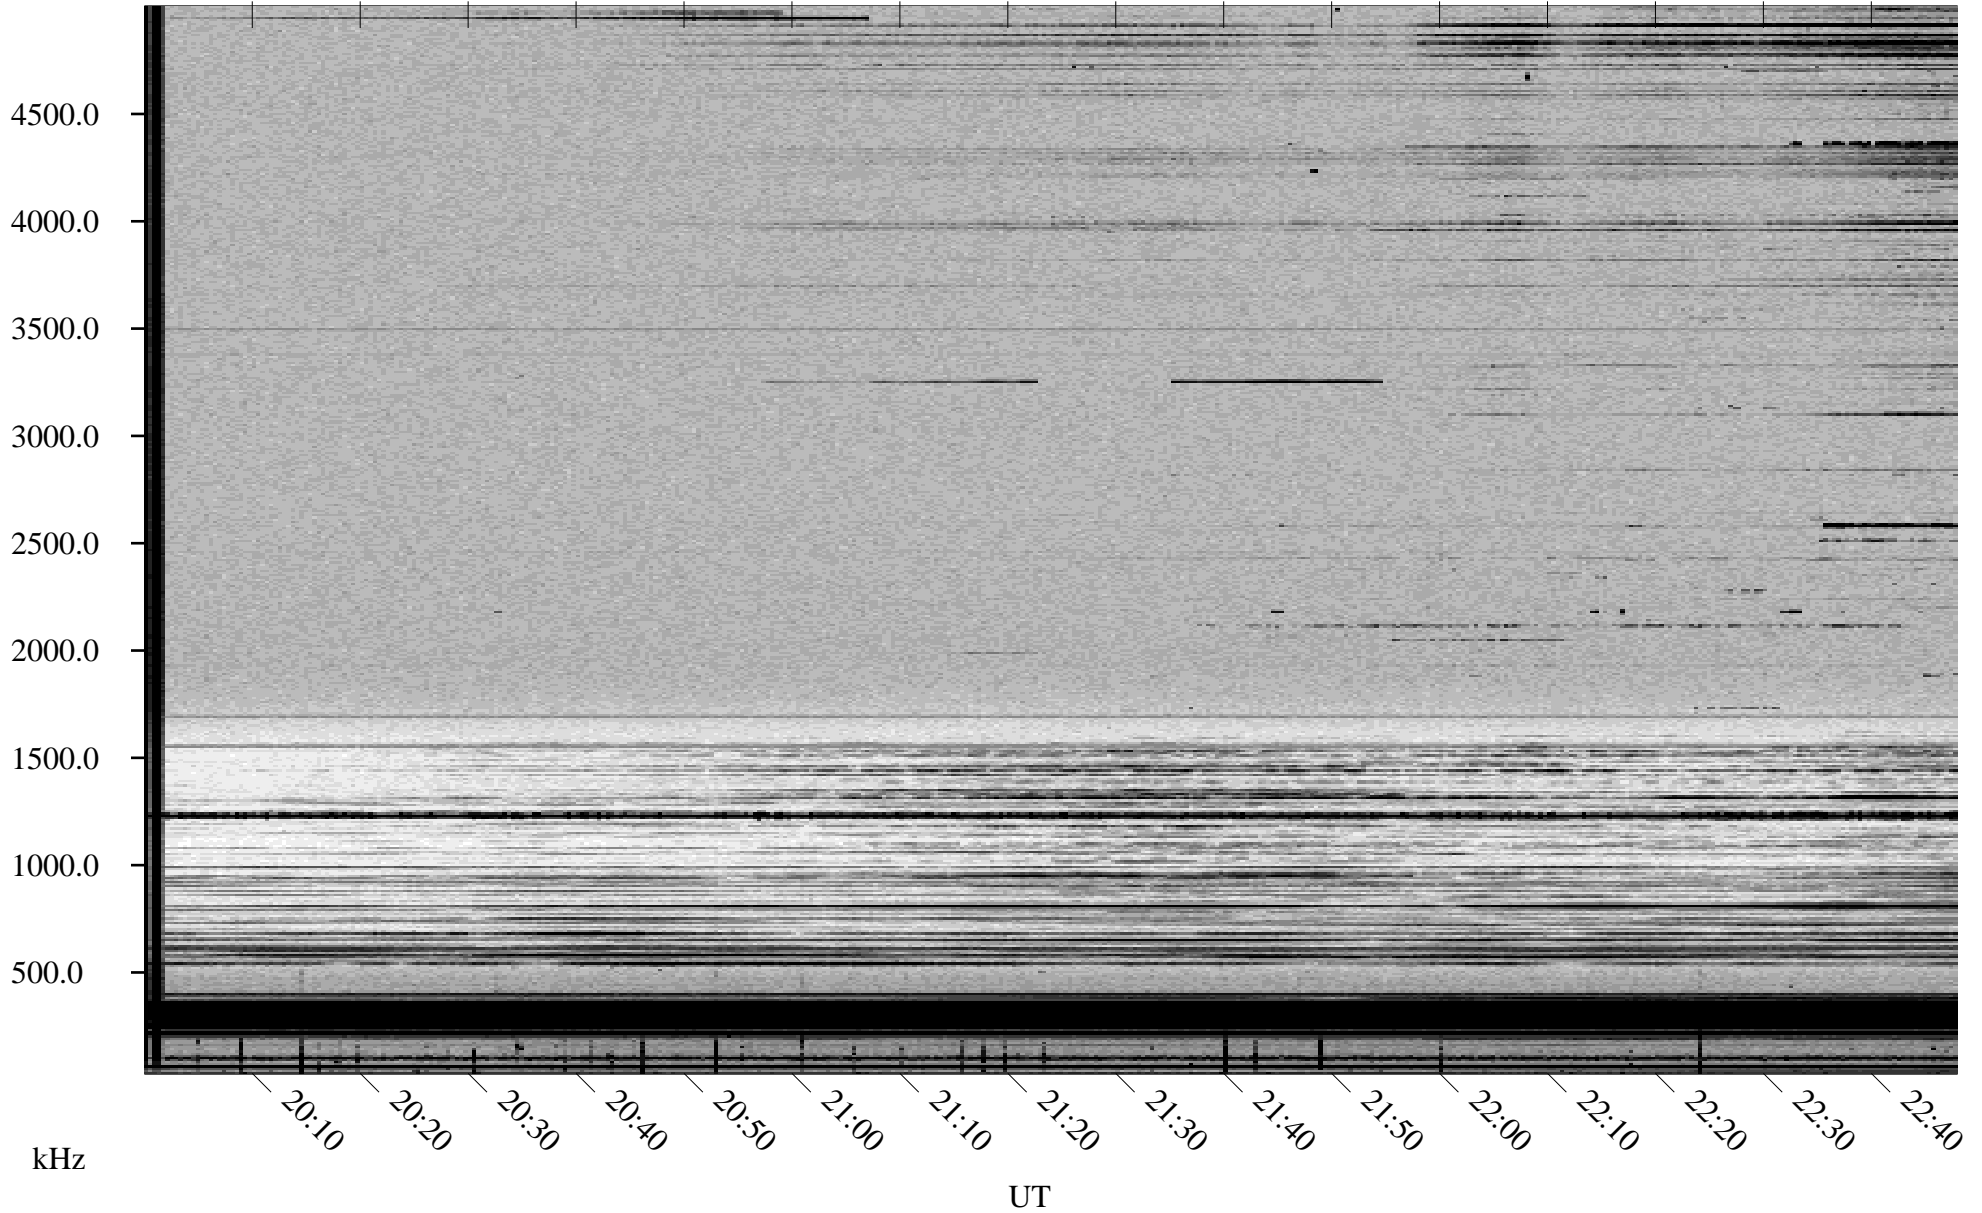

10/10/1998 Churchill, Manitoba

Linear Scale Black = 161 White = 15

ch98283l.r00m max_12

Page 1

10/10/1998 Churchill, Manitoba

Linear Scale Black = 161 White = 15

ch98283l.r00m max_12

Page 2

10/11/1998 Churchill, Manitoba

Linear Scale Black = 161 White = 15

ch98283l.r00m max_12

Page 3

10/11/1998 Churchill, Manitoba

Linear Scale Black = 161 White = 15

ch98283l.r00m max_12

Page 4

10/11/1998 Churchill, Manitoba

Linear Scale Black = 161 White = 15

ch98283l.r00m max_12

Page 5

10/11/1998 Churchill, Manitoba

Linear Scale Black = 161 White = 15

ch98283l.r00m max_12

Page 6

10/11/1998 Churchill, Manitoba

Linear Scale Black = 161 White = 15

ch98283l.r00m max_12

Page 7

10/11/1998 Churchill, Manitoba

Linear Scale Black = 161 White = 15

ch98283l.r00m max_12