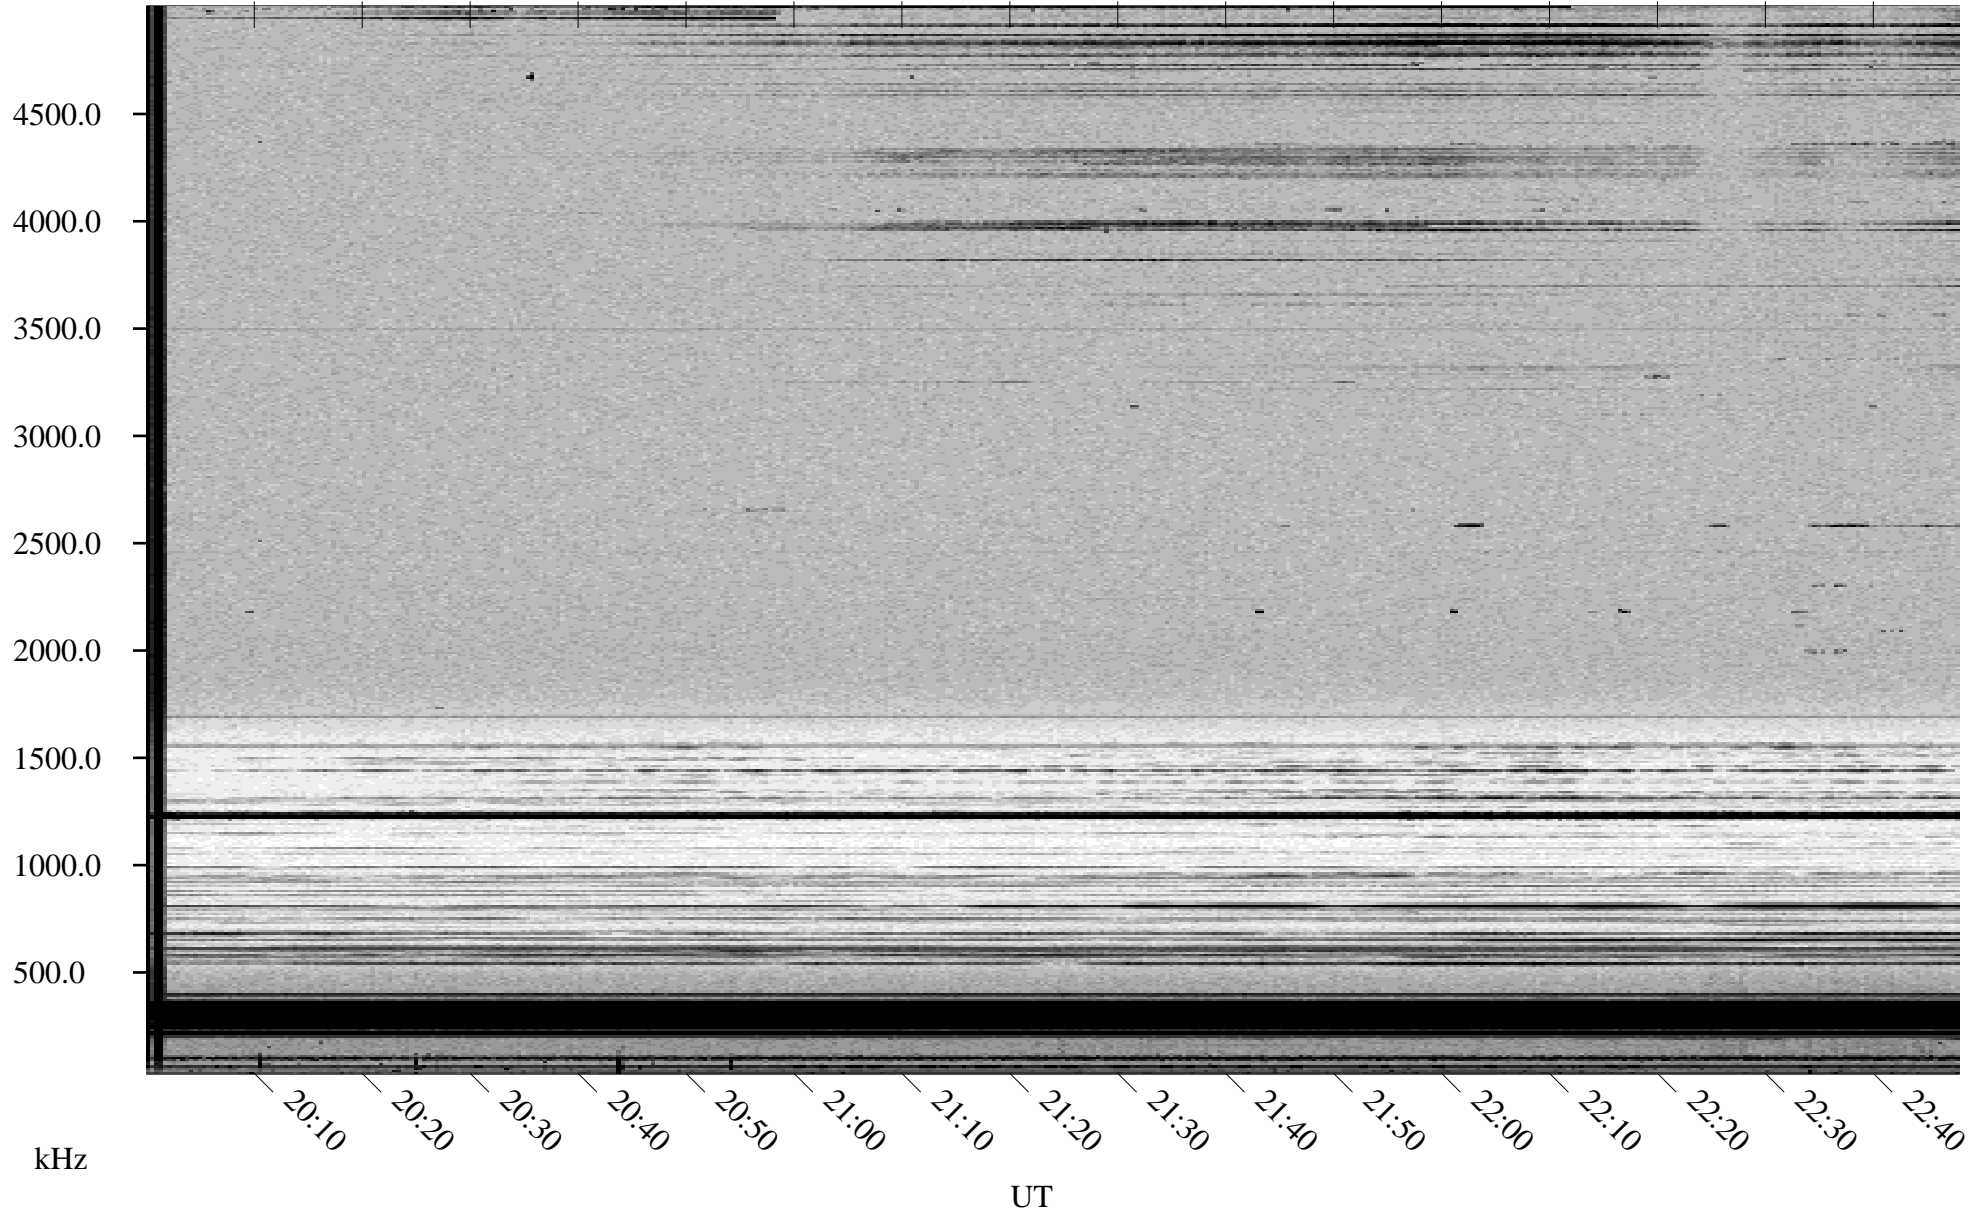

10/11/1998 Churchill, Manitoba

Linear Scale Black = 161 White = 15

ch98284l.r00m max_12

Page 1

10/11/1998 Churchill, Manitoba

Linear Scale Black = 161 White = 15

ch98284l.r00m max_12

Page 2

10/12/1998 Churchill, Manitoba

Linear Scale Black = 161 White = 15

ch98284l.r00m max_12

Page 3

10/12/1998 Churchill, Manitoba

Linear Scale Black = 161 White = 15

ch98284l.r00m max_12

Page 4

10/12/1998 Churchill, Manitoba

Linear Scale Black = 161 White = 15

ch98284l.r00m max_12

Page 5

10/12/1998 Churchill, Manitoba

Linear Scale Black = 161 White = 15

ch98284l.r00m max_12

Page 6

10/12/1998 Churchill, Manitoba

Linear Scale Black = 161 White = 15

ch98284l.r00m max_12

Page 7

10/12/1998 Churchill, Manitoba

Linear Scale Black = 161 White = 15

ch98284l.r00m max_12