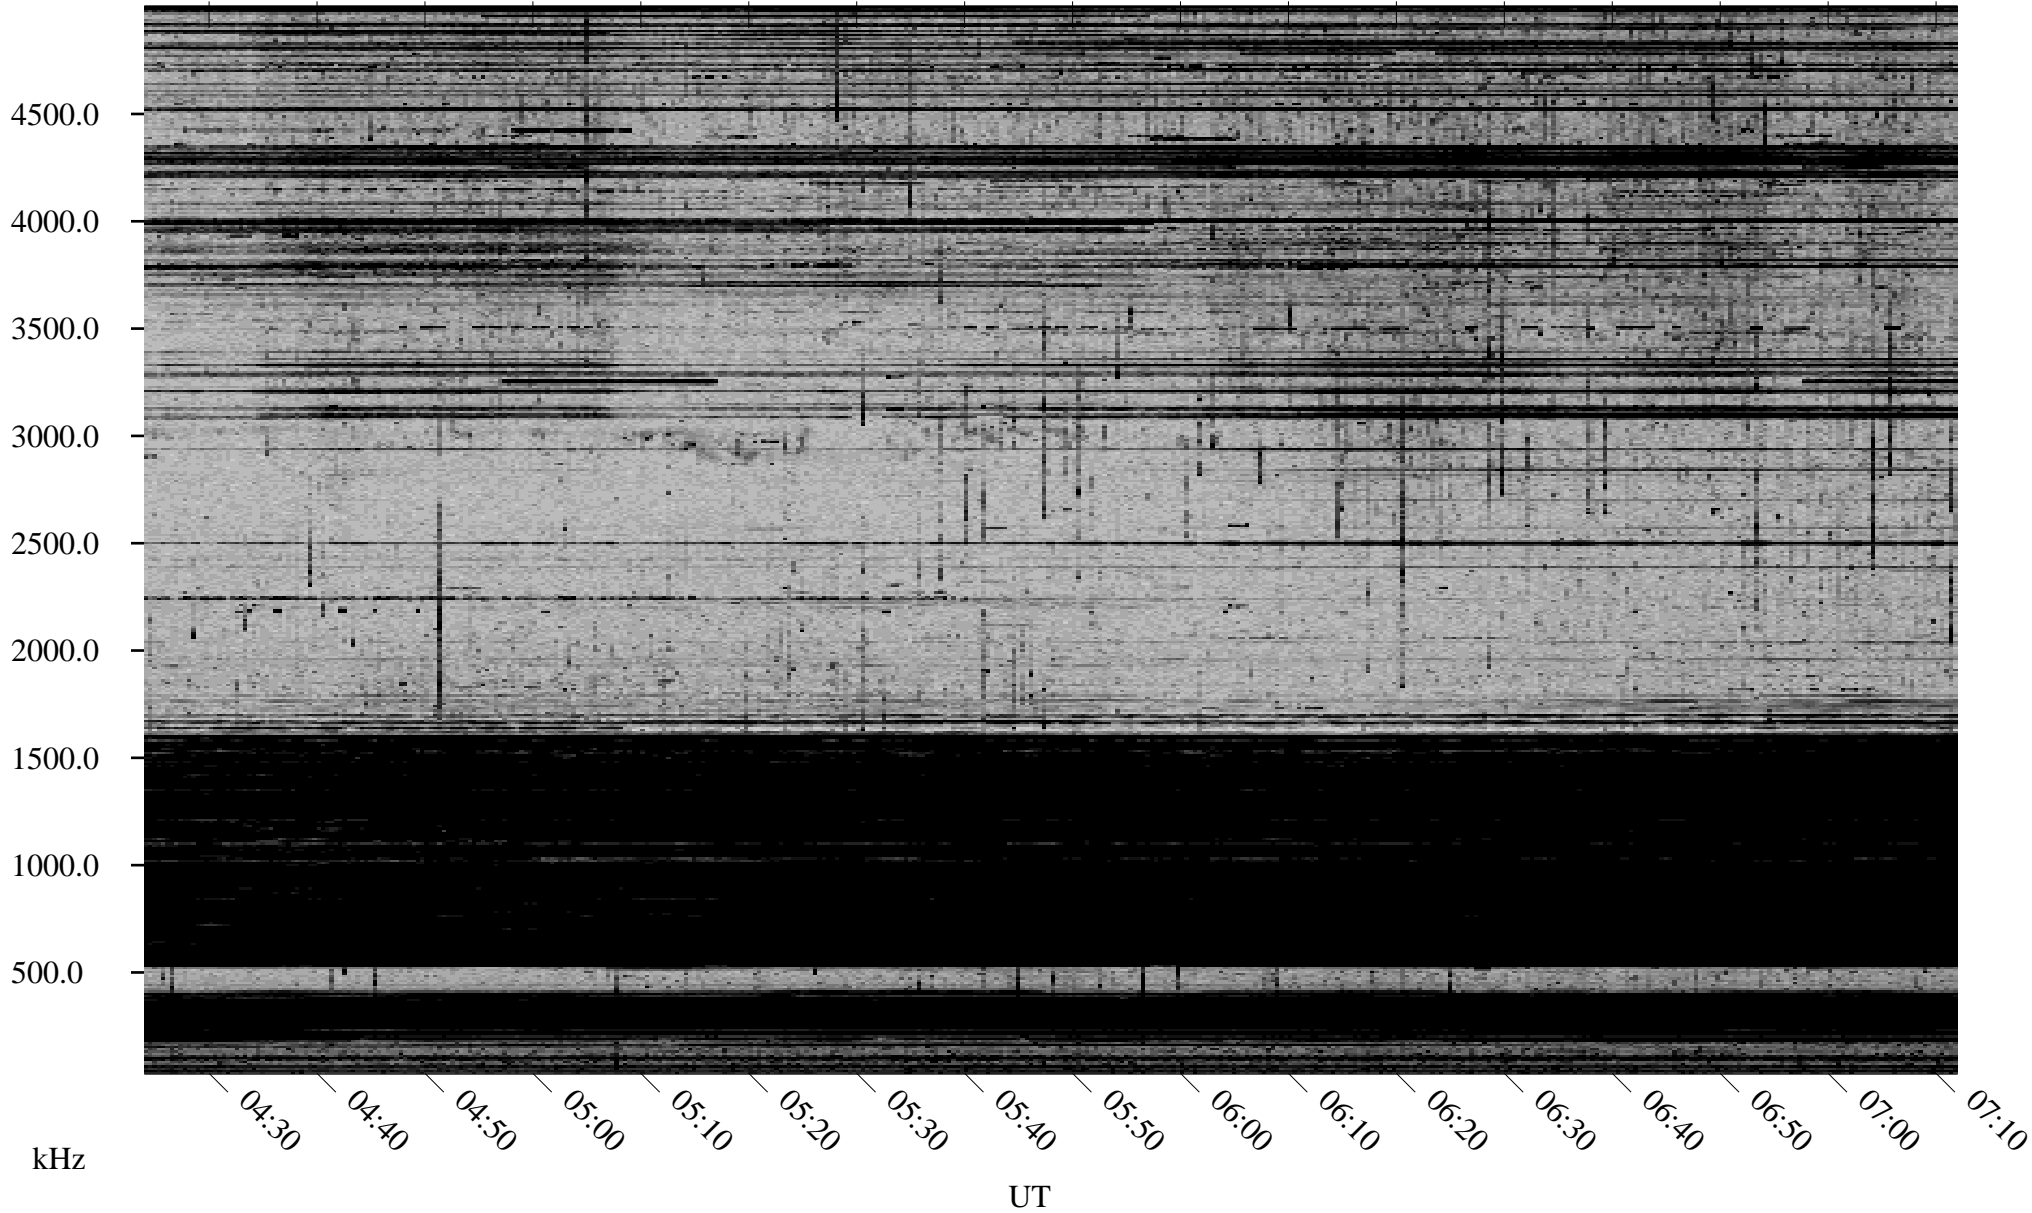

10/11/1998 Churchill, Manitoba

Linear Scale Black = 161 White = 15

ch98284l.r00m max_12

Page 1

10/11/1998 Churchill, Manitoba

Linear Scale Black = 161 White = 15

ch98284l.r00m max_12

Page 2

10/12/1998 Churchill, Manitoba

Linear Scale Black = 161 White = 15

ch98284l.r00m max_12

Page 3

10/12/1998 Churchill, Manitoba

Linear Scale Black = 161 White = 15

ch98284l.r00m max_12

Page 4

10/12/1998 Churchill, Manitoba

Linear Scale Black = 161 White = 15

ch98284l.r00m max_12

Page 5

10/12/1998 Churchill, Manitoba

Linear Scale Black = 161 White = 15

ch98284l.r00m max_12

Page 6

10/12/1998 Churchill, Manitoba

Linear Scale Black = 161 White = 15

ch98284l.r00m max_12

Page 7

10/12/1998 Churchill, Manitoba

Linear Scale Black = 161 White = 15

ch98284l.r00m max_12