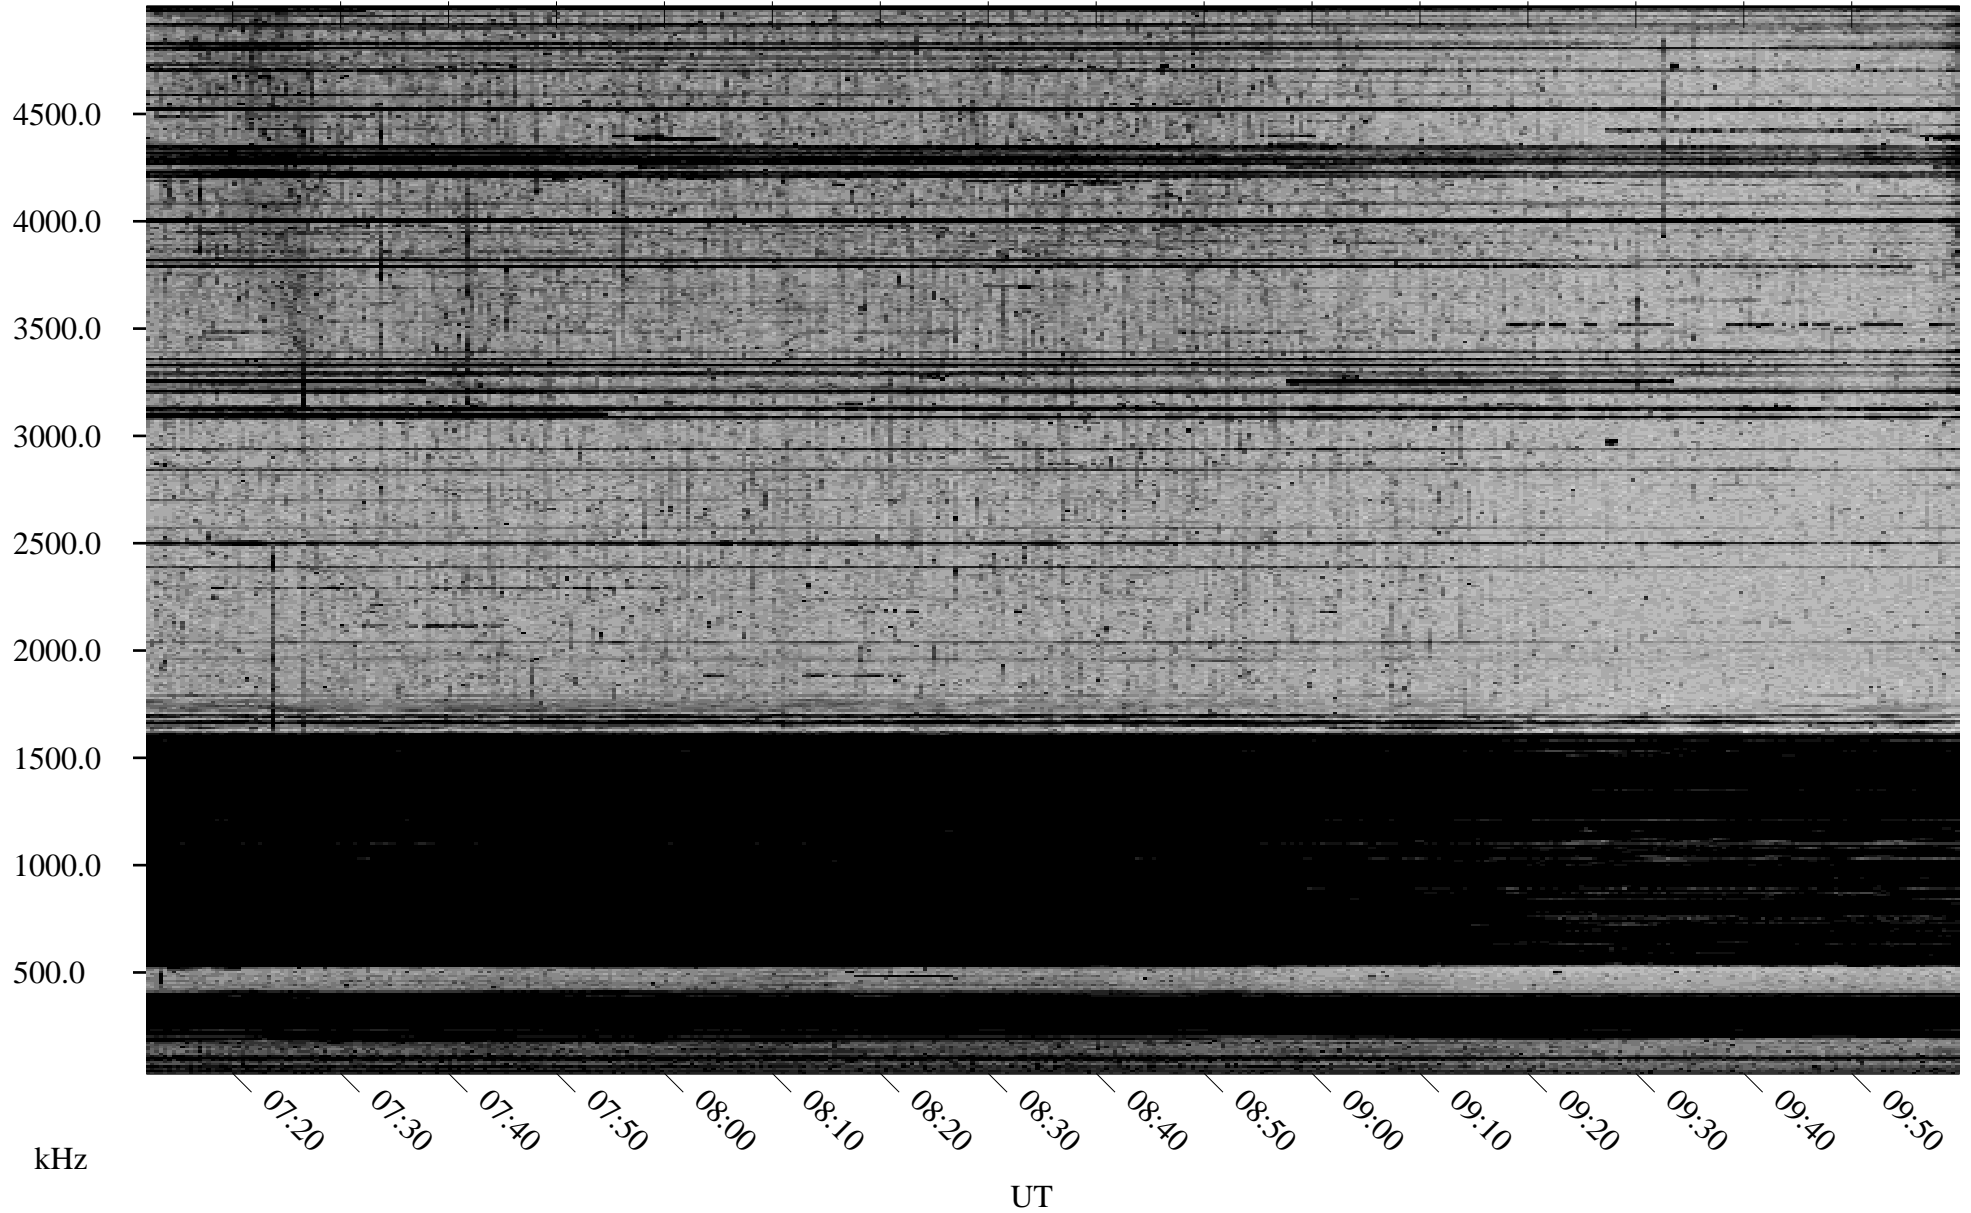

10/11/1998 Churchill, Manitoba

Linear Scale Black = 161 White = 15

ch98284l.r00m max_12

Page 1

10/11/1998 Churchill, Manitoba

Linear Scale Black = 161 White = 15

ch98284l.r00m max_12

Page 2

10/12/1998 Churchill, Manitoba

Linear Scale Black = 161 White = 15

ch98284l.r00m max_12

Page 3

10/12/1998 Churchill, Manitoba

Linear Scale Black = 161 White = 15

ch98284l.r00m max_12

Page 4

10/12/1998 Churchill, Manitoba

Linear Scale Black = 161 White = 15

ch98284l.r00m max_12

Page 5

10/12/1998 Churchill, Manitoba

Linear Scale Black = 161 White = 15

ch98284l.r00m max_12

Page 6

10/12/1998 Churchill, Manitoba

Linear Scale Black = 161 White = 15

ch98284l.r00m max_12

Page 7

10/12/1998 Churchill, Manitoba

Linear Scale Black = 161 White = 15

ch98284l.r00m max_12