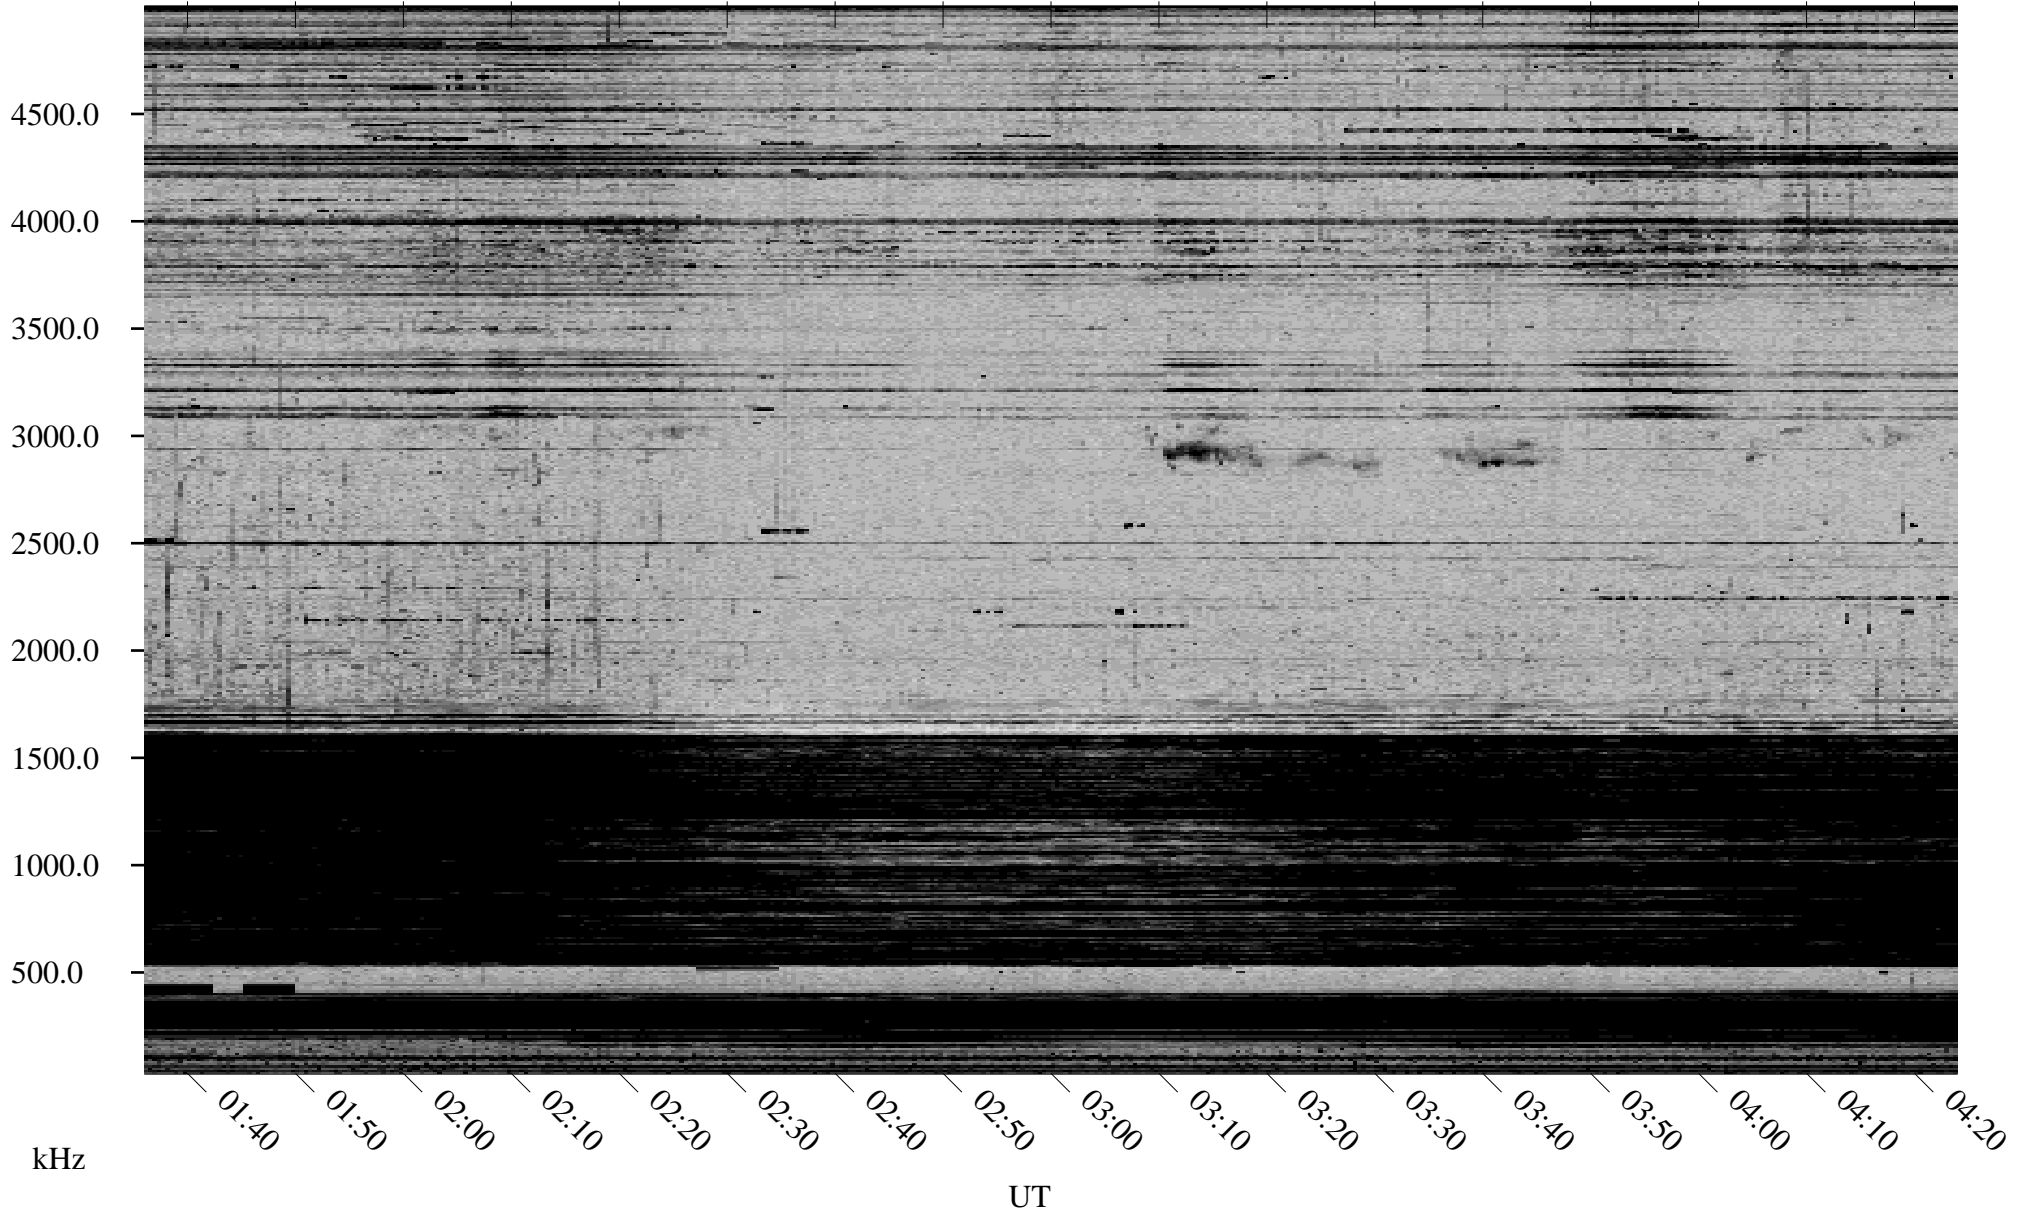

10/11/1998 Churchill, Manitoba

Linear Scale Black = 161 White = 15

ch98284l.r00m max_12

Page 1

10/11/1998 Churchill, Manitoba

Linear Scale Black = 161 White = 15

ch98284l.r00m max_12

Page 2

10/12/1998 Churchill, Manitoba

Linear Scale Black = 161 White = 15

ch98284l.r00m max_12

Page 3

10/12/1998 Churchill, Manitoba

Linear Scale Black = 161 White = 15

ch98284l.r00m max_12

Page 4

10/12/1998 Churchill, Manitoba

Linear Scale Black = 161 White = 15

ch98284l.r00m max_12

Page 5

10/12/1998 Churchill, Manitoba

Linear Scale Black = 161 White = 15

ch98284l.r00m max_12

Page 6

10/12/1998 Churchill, Manitoba

Linear Scale Black = 161 White = 15

ch98284l.r00m max_12

Page 7

10/12/1998 Churchill, Manitoba

Linear Scale Black = 161 White = 15

ch98284l.r00m max_12