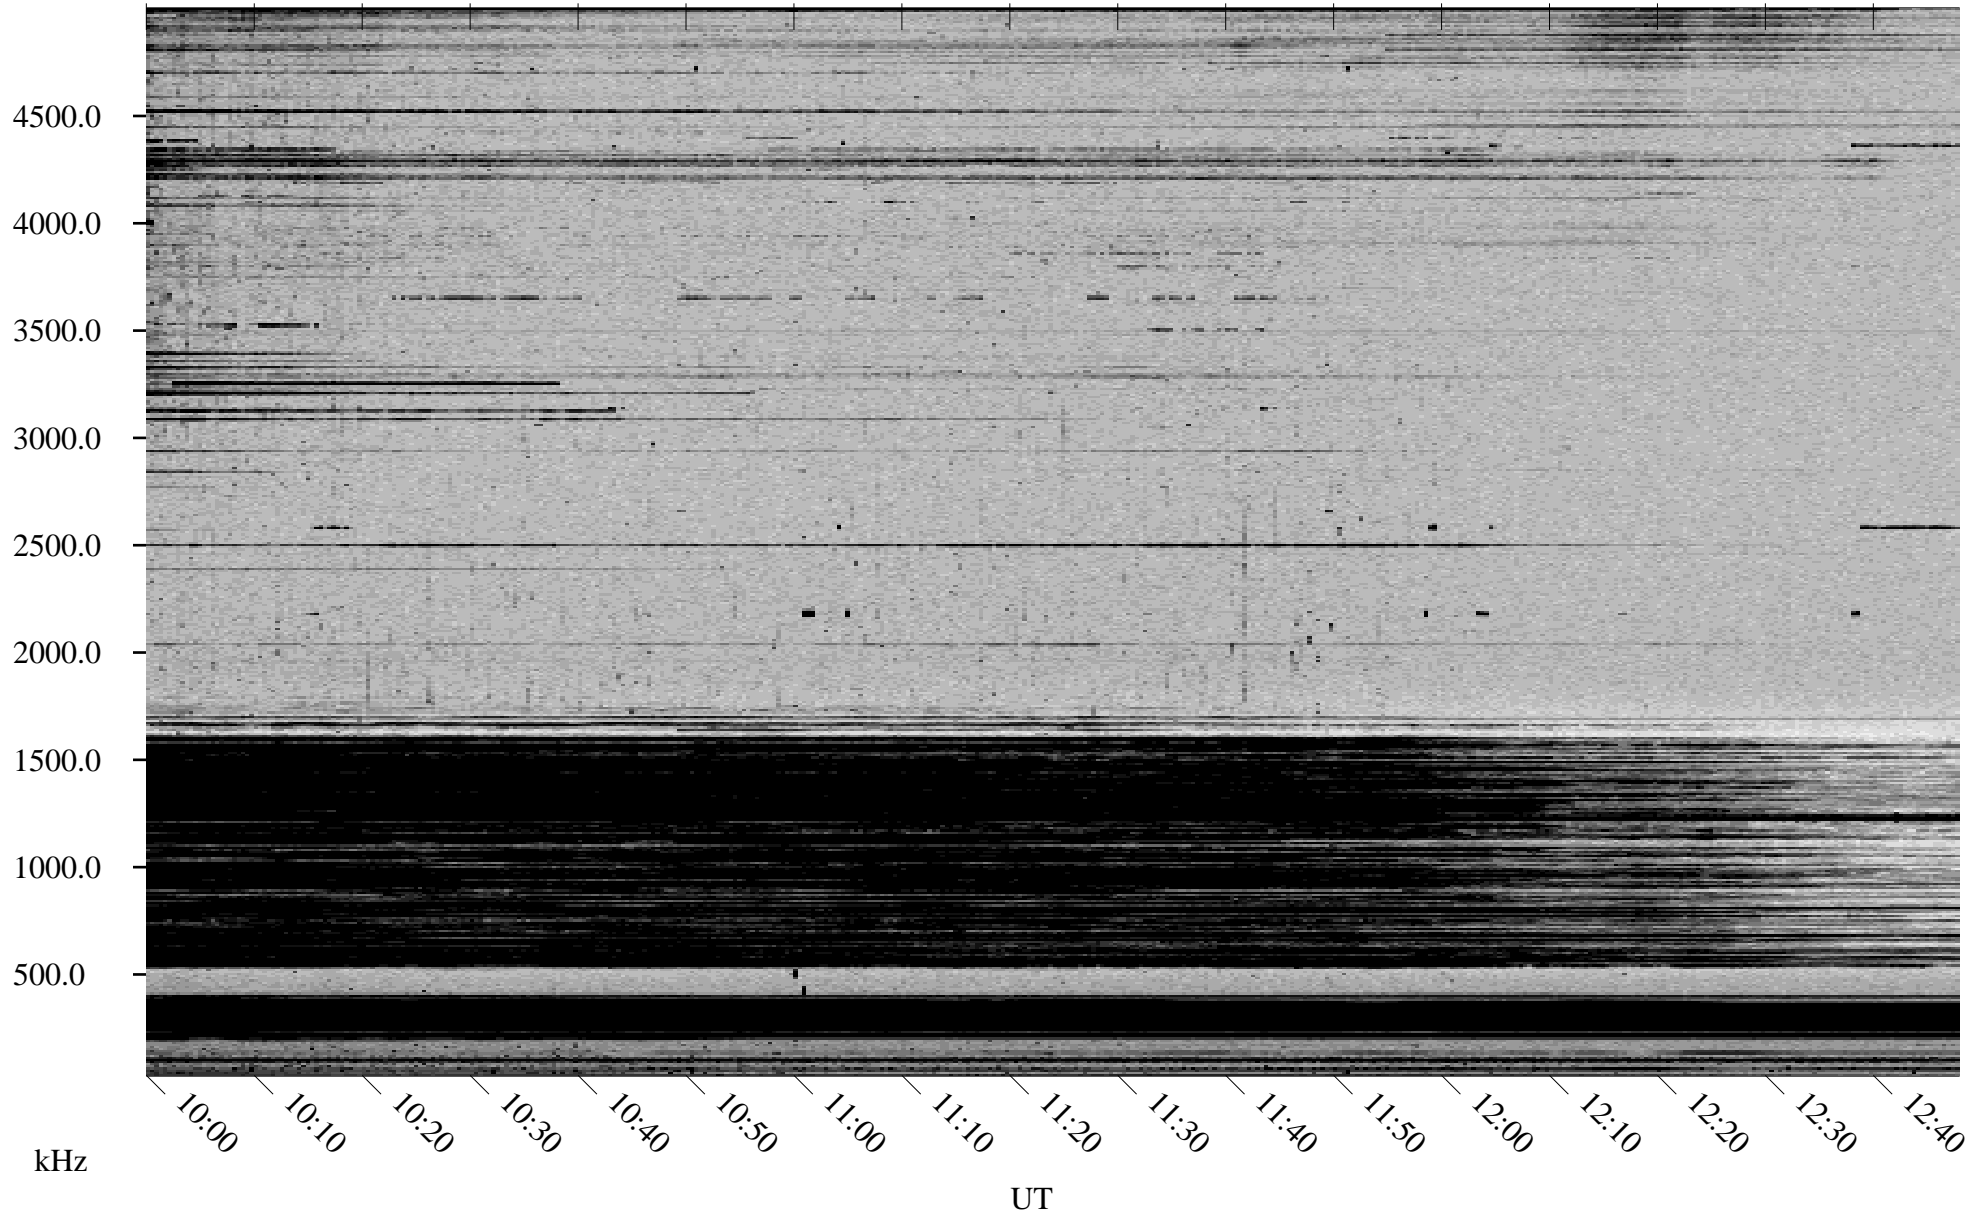

10/11/1998 Churchill, Manitoba

Linear Scale Black = 161 White = 15

ch98284l.r00m max_12

Page 1

10/11/1998 Churchill, Manitoba

Linear Scale Black = 161 White = 15

ch98284l.r00m max_12

Page 2

10/12/1998 Churchill, Manitoba

Linear Scale Black = 161 White = 15

ch98284l.r00m max_12

Page 3

10/12/1998 Churchill, Manitoba

Linear Scale Black = 161 White = 15

ch98284l.r00m max_12

Page 4

10/12/1998 Churchill, Manitoba

Linear Scale Black = 161 White = 15

ch98284l.r00m max_12

Page 5

10/12/1998 Churchill, Manitoba

Linear Scale Black = 161 White = 15

ch98284l.r00m max_12

Page 6

10/12/1998 Churchill, Manitoba

Linear Scale Black = 161 White = 15

ch98284l.r00m max_12

Page 7

10/12/1998 Churchill, Manitoba

Linear Scale Black = 161 White = 15

ch98284l.r00m max_12