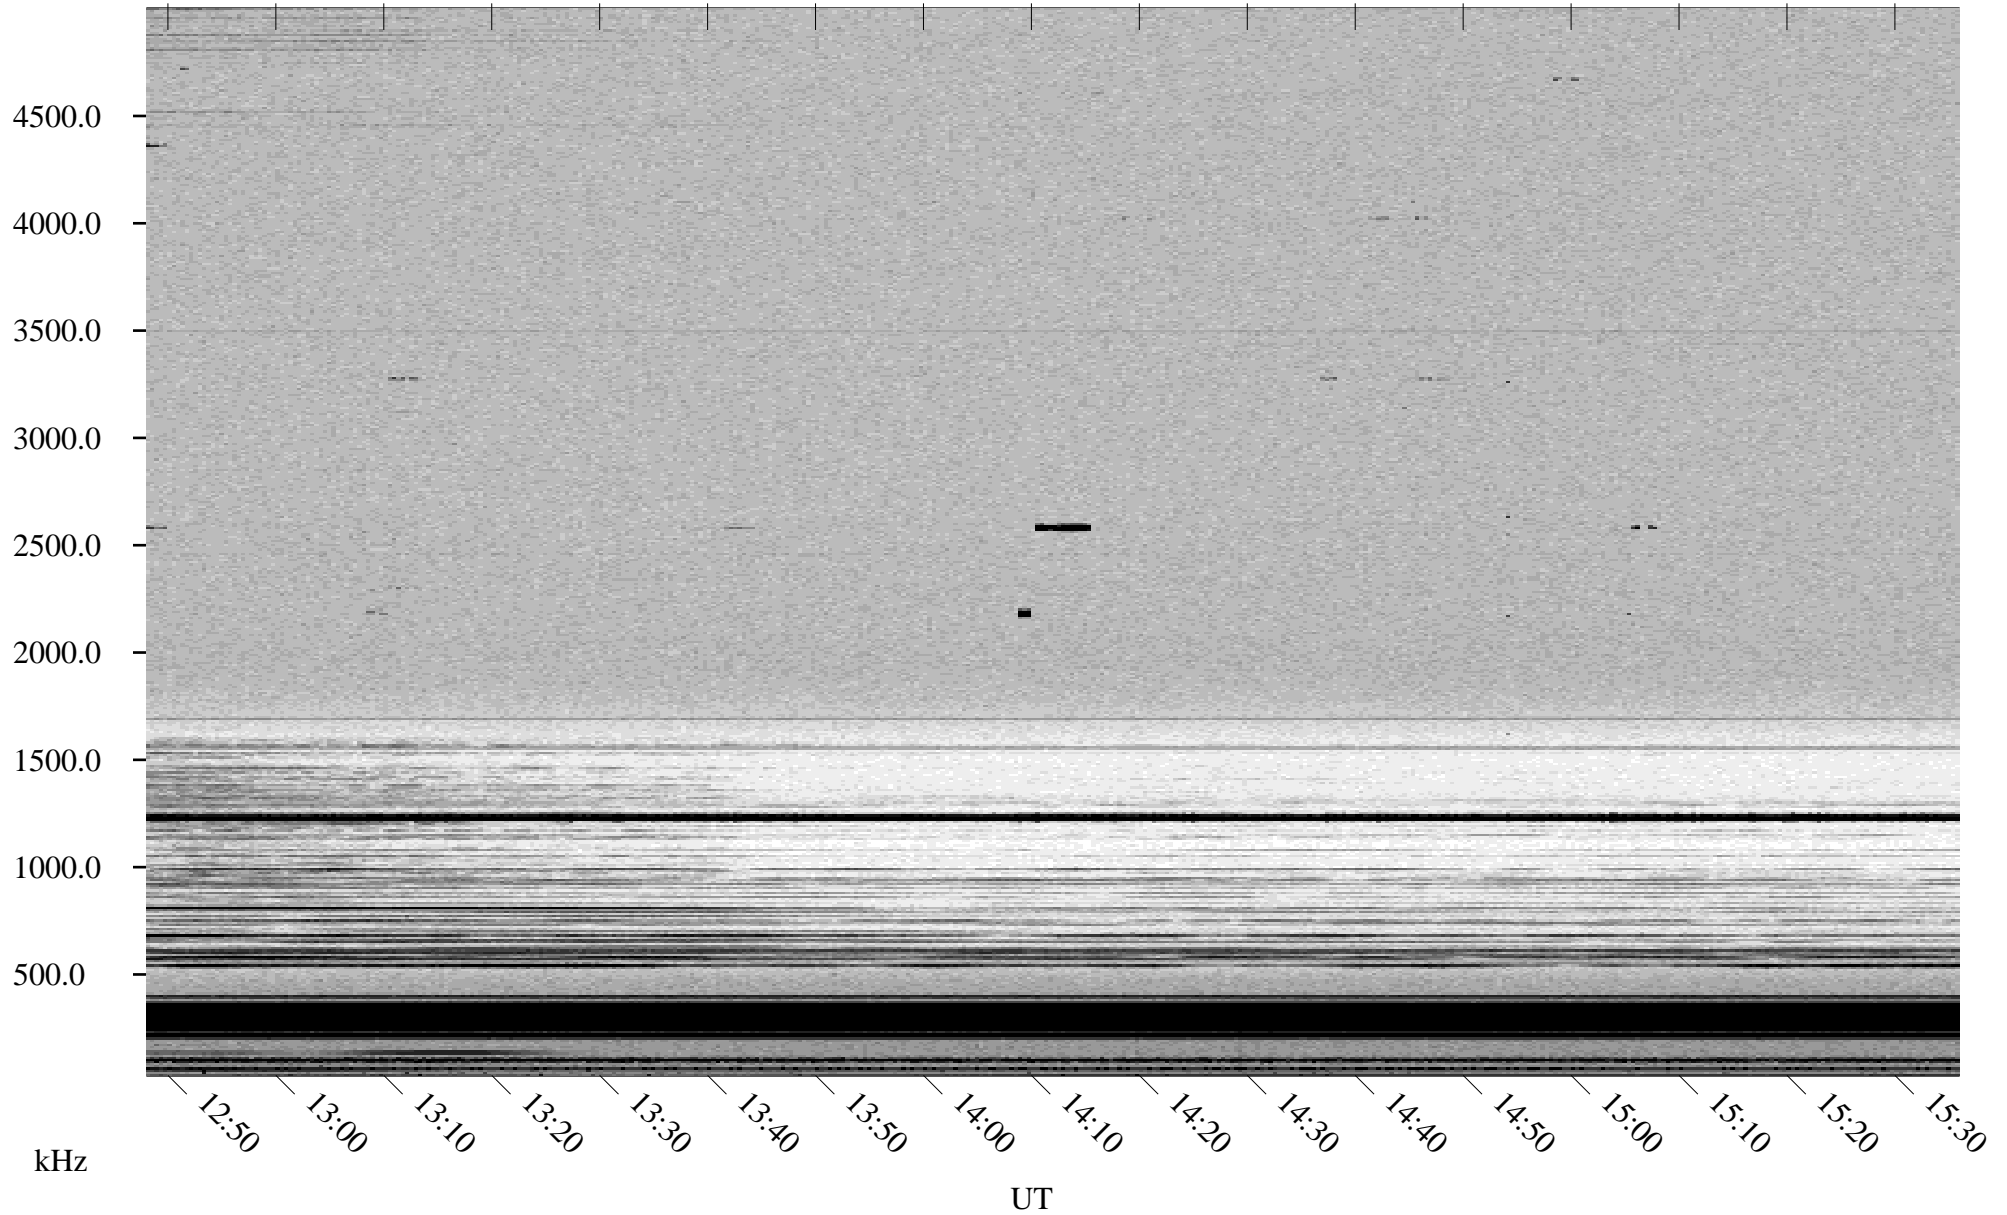

10/11/1998 Churchill, Manitoba

Linear Scale Black = 161 White = 15

ch98284l.r00m max_12

Page 1

10/11/1998 Churchill, Manitoba

Linear Scale Black = 161 White = 15

ch98284l.r00m max_12

Page 2

10/12/1998 Churchill, Manitoba

Linear Scale Black = 161 White = 15

ch98284l.r00m max_12

Page 3

10/12/1998 Churchill, Manitoba

Linear Scale Black = 161 White = 15

ch98284l.r00m max_12

Page 4

10/12/1998 Churchill, Manitoba

Linear Scale Black = 161 White = 15

ch98284l.r00m max_12

Page 5

10/12/1998 Churchill, Manitoba

Linear Scale Black = 161 White = 15

ch98284l.r00m max_12

Page 6

10/12/1998 Churchill, Manitoba

Linear Scale Black = 161 White = 15

ch98284l.r00m max_12

Page 7

10/12/1998 Churchill, Manitoba

Linear Scale Black = 161 White = 15

ch98284l.r00m max_12