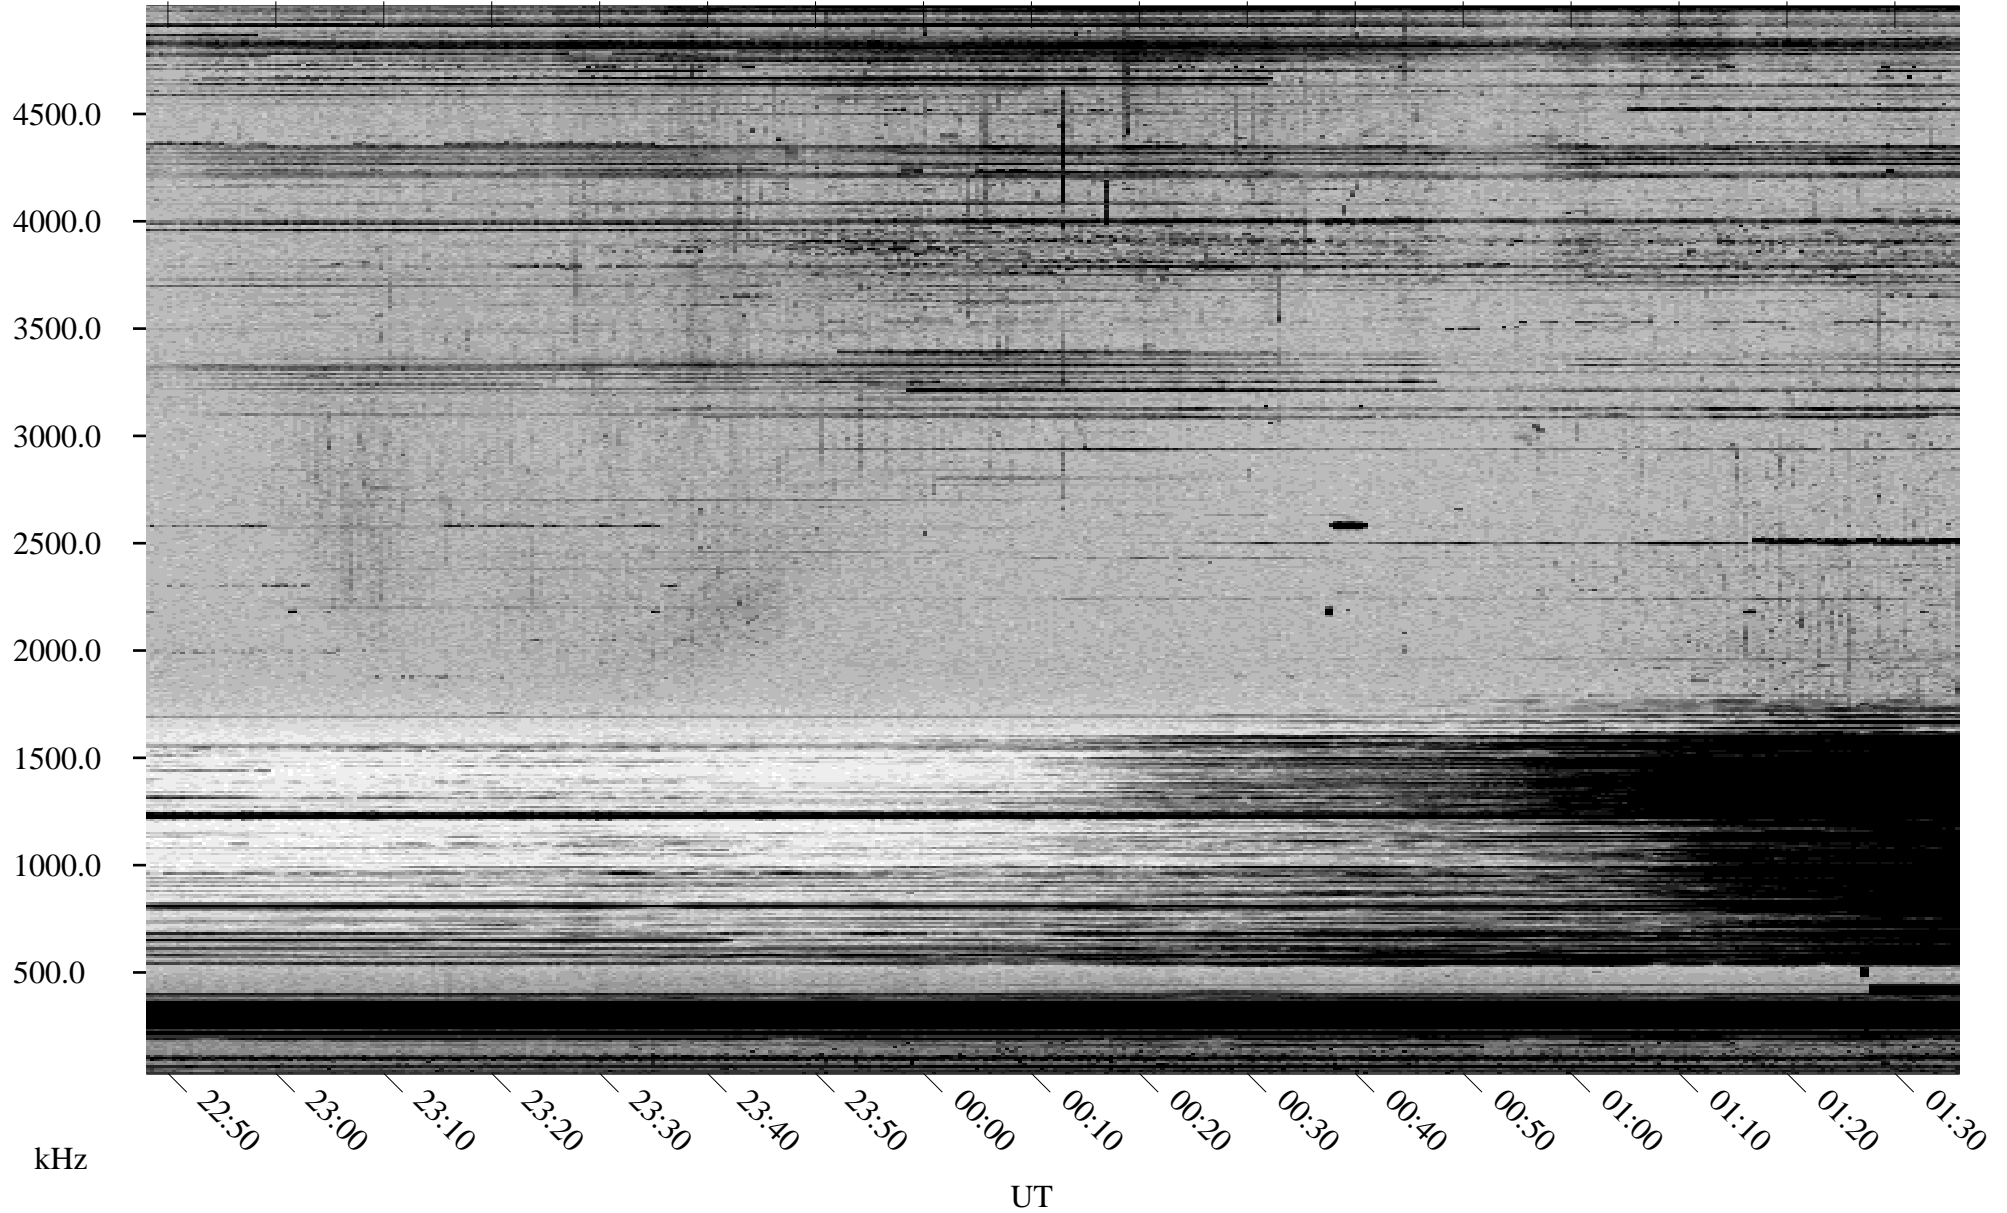

10/11/1998 Churchill, Manitoba

Linear Scale Black = 161 White = 15

ch98284l.r00m max_12

Page 1

10/11/1998 Churchill, Manitoba

Linear Scale Black = 161 White = 15

ch98284l.r00m max_12

Page 2

10/12/1998 Churchill, Manitoba

Linear Scale Black = 161 White = 15

ch98284l.r00m max_12

Page 3

10/12/1998 Churchill, Manitoba

Linear Scale Black = 161 White = 15

ch98284l.r00m max_12

Page 4

10/12/1998 Churchill, Manitoba

Linear Scale Black = 161 White = 15

ch98284l.r00m max_12

Page 5

10/12/1998 Churchill, Manitoba

Linear Scale Black = 161 White = 15

ch98284l.r00m max_12

Page 6

10/12/1998 Churchill, Manitoba

Linear Scale Black = 161 White = 15

ch98284l.r00m max_12

Page 7

10/12/1998 Churchill, Manitoba

Linear Scale Black = 161 White = 15

ch98284l.r00m max_12