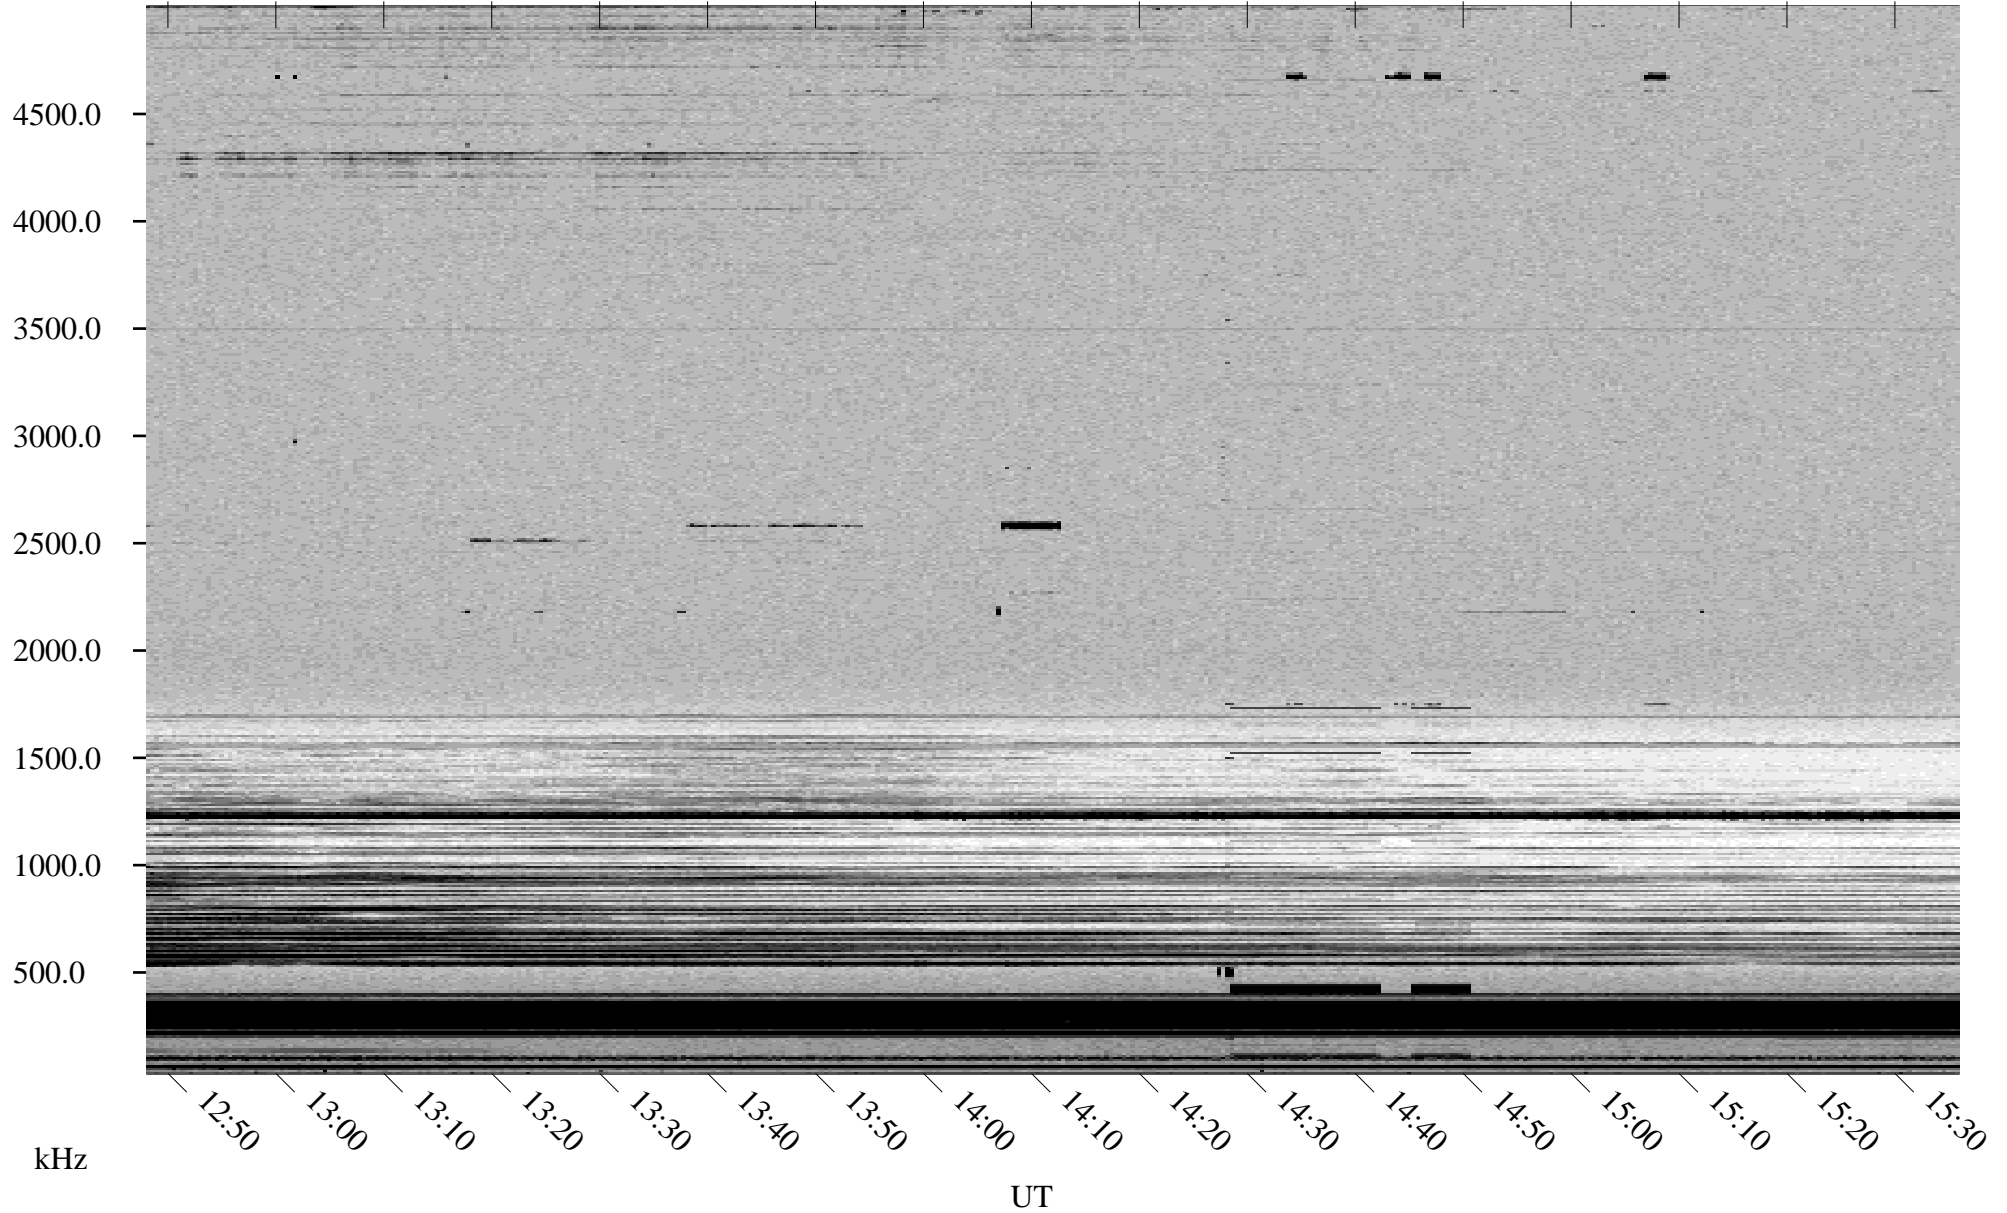

# 10/13/1998 Churchill, Manitoba

Linear Scale    Black = 161    White = 15

ch98285l.r00m max\_12

Page 5

# 10/13/1998 Churchill, Manitoba

Linear Scale    Black = 161    White = 15

ch98285l.r00m max\_12

Page 6

# 10/13/1998 Churchill, Manitoba

Linear Scale    Black = 161    White = 15

ch98285l.r00m max\_12

Page 7

# 10/13/1998 Churchill, Manitoba

Linear Scale    Black = 161    White = 15

ch98285l.r00m max\_12