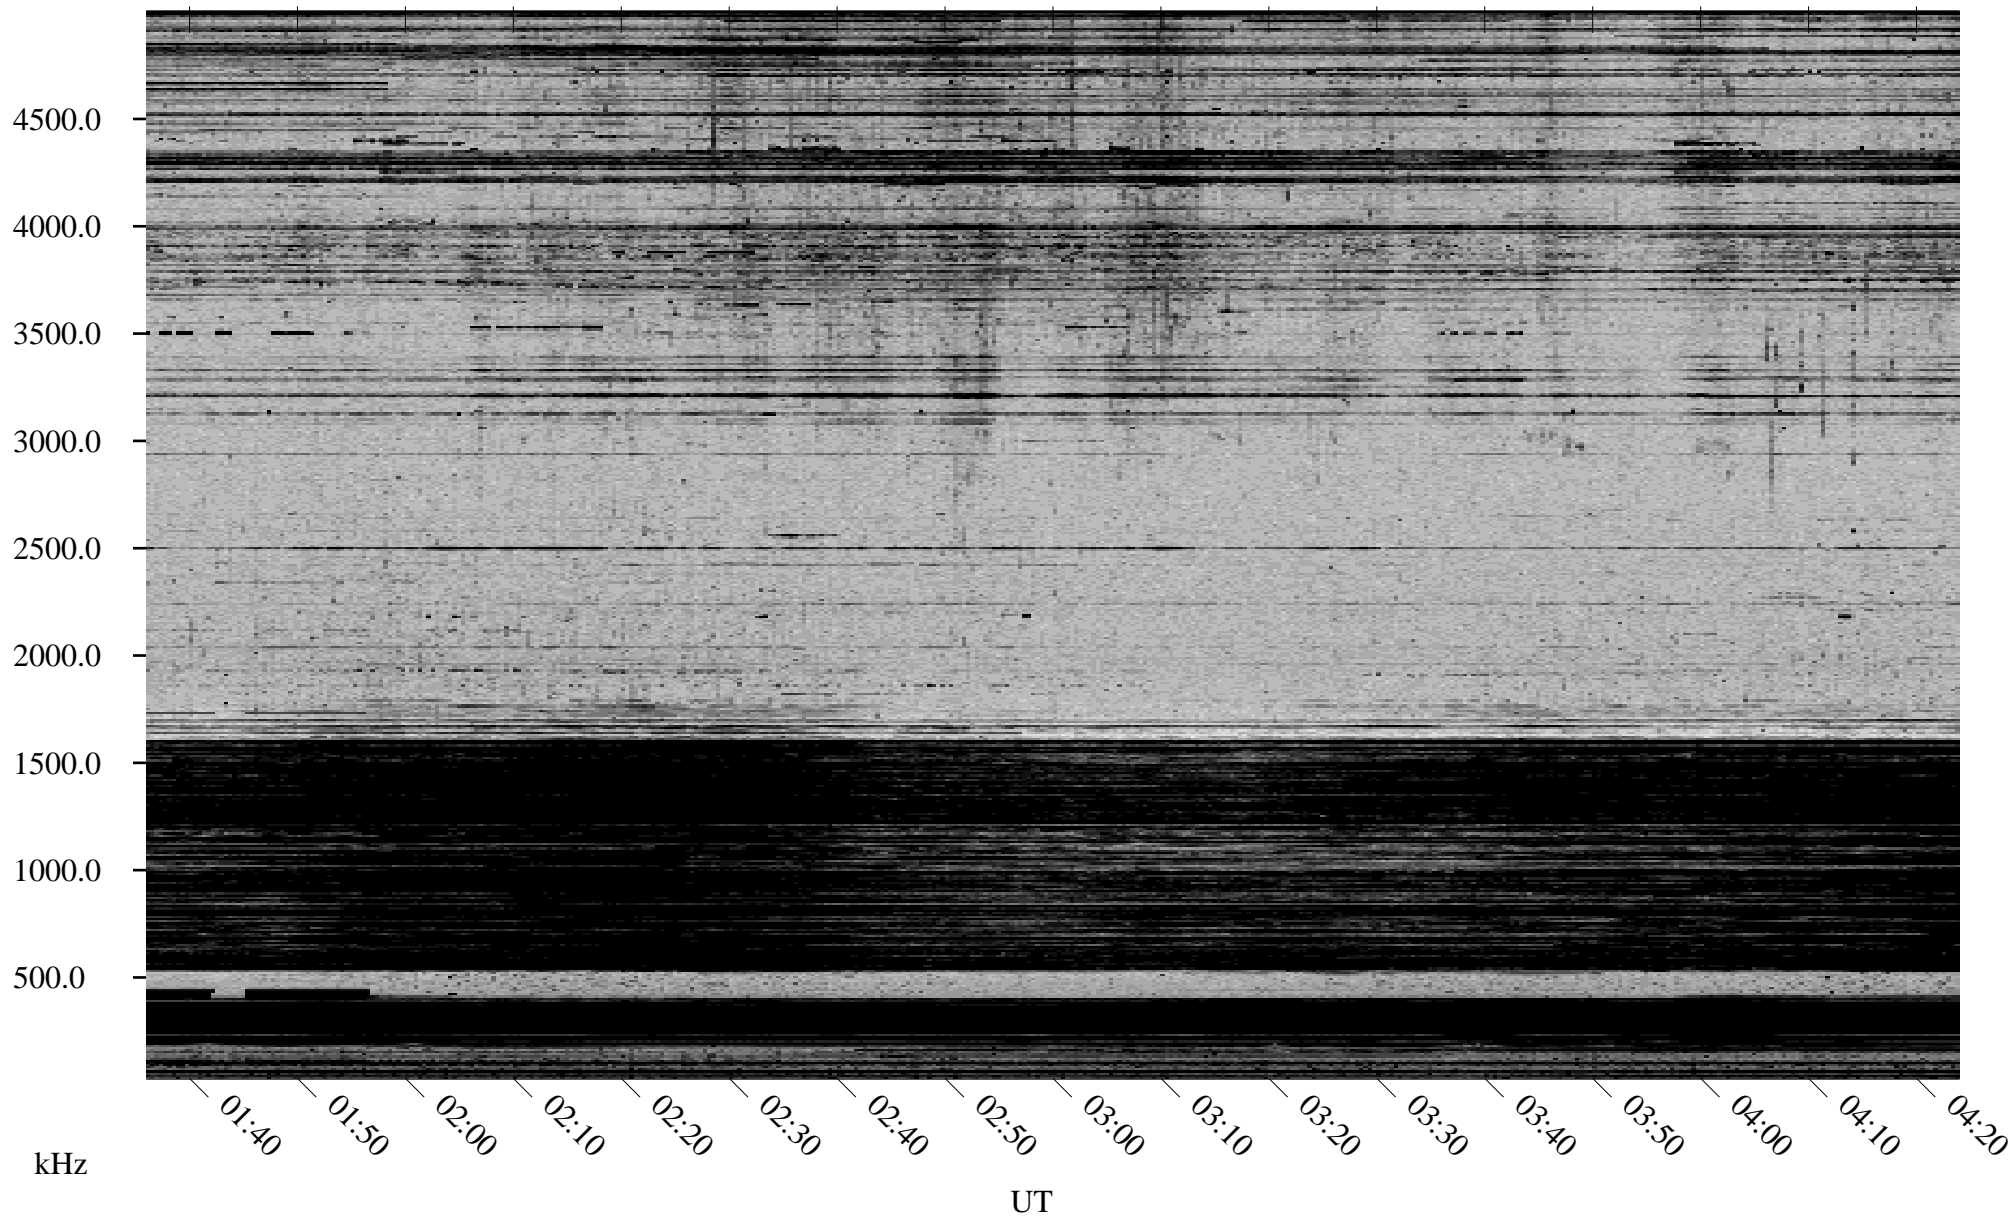

# 10/12/1998 Churchill, Manitoba

Linear Scale    Black = 161    White = 15

ch98285l.r00m max\_12

Page 1

# 10/12/1998 Churchill, Manitoba

Linear Scale    Black = 161    White = 15

ch98285l.r00m max\_12

Page 2

# 10/13/1998 Churchill, Manitoba

Linear Scale    Black = 161    White = 15

ch98285l.r00m max\_12

Page 3

# 10/13/1998 Churchill, Manitoba

Linear Scale    Black = 161    White = 15

ch98285l.r00m max\_12

Page 4