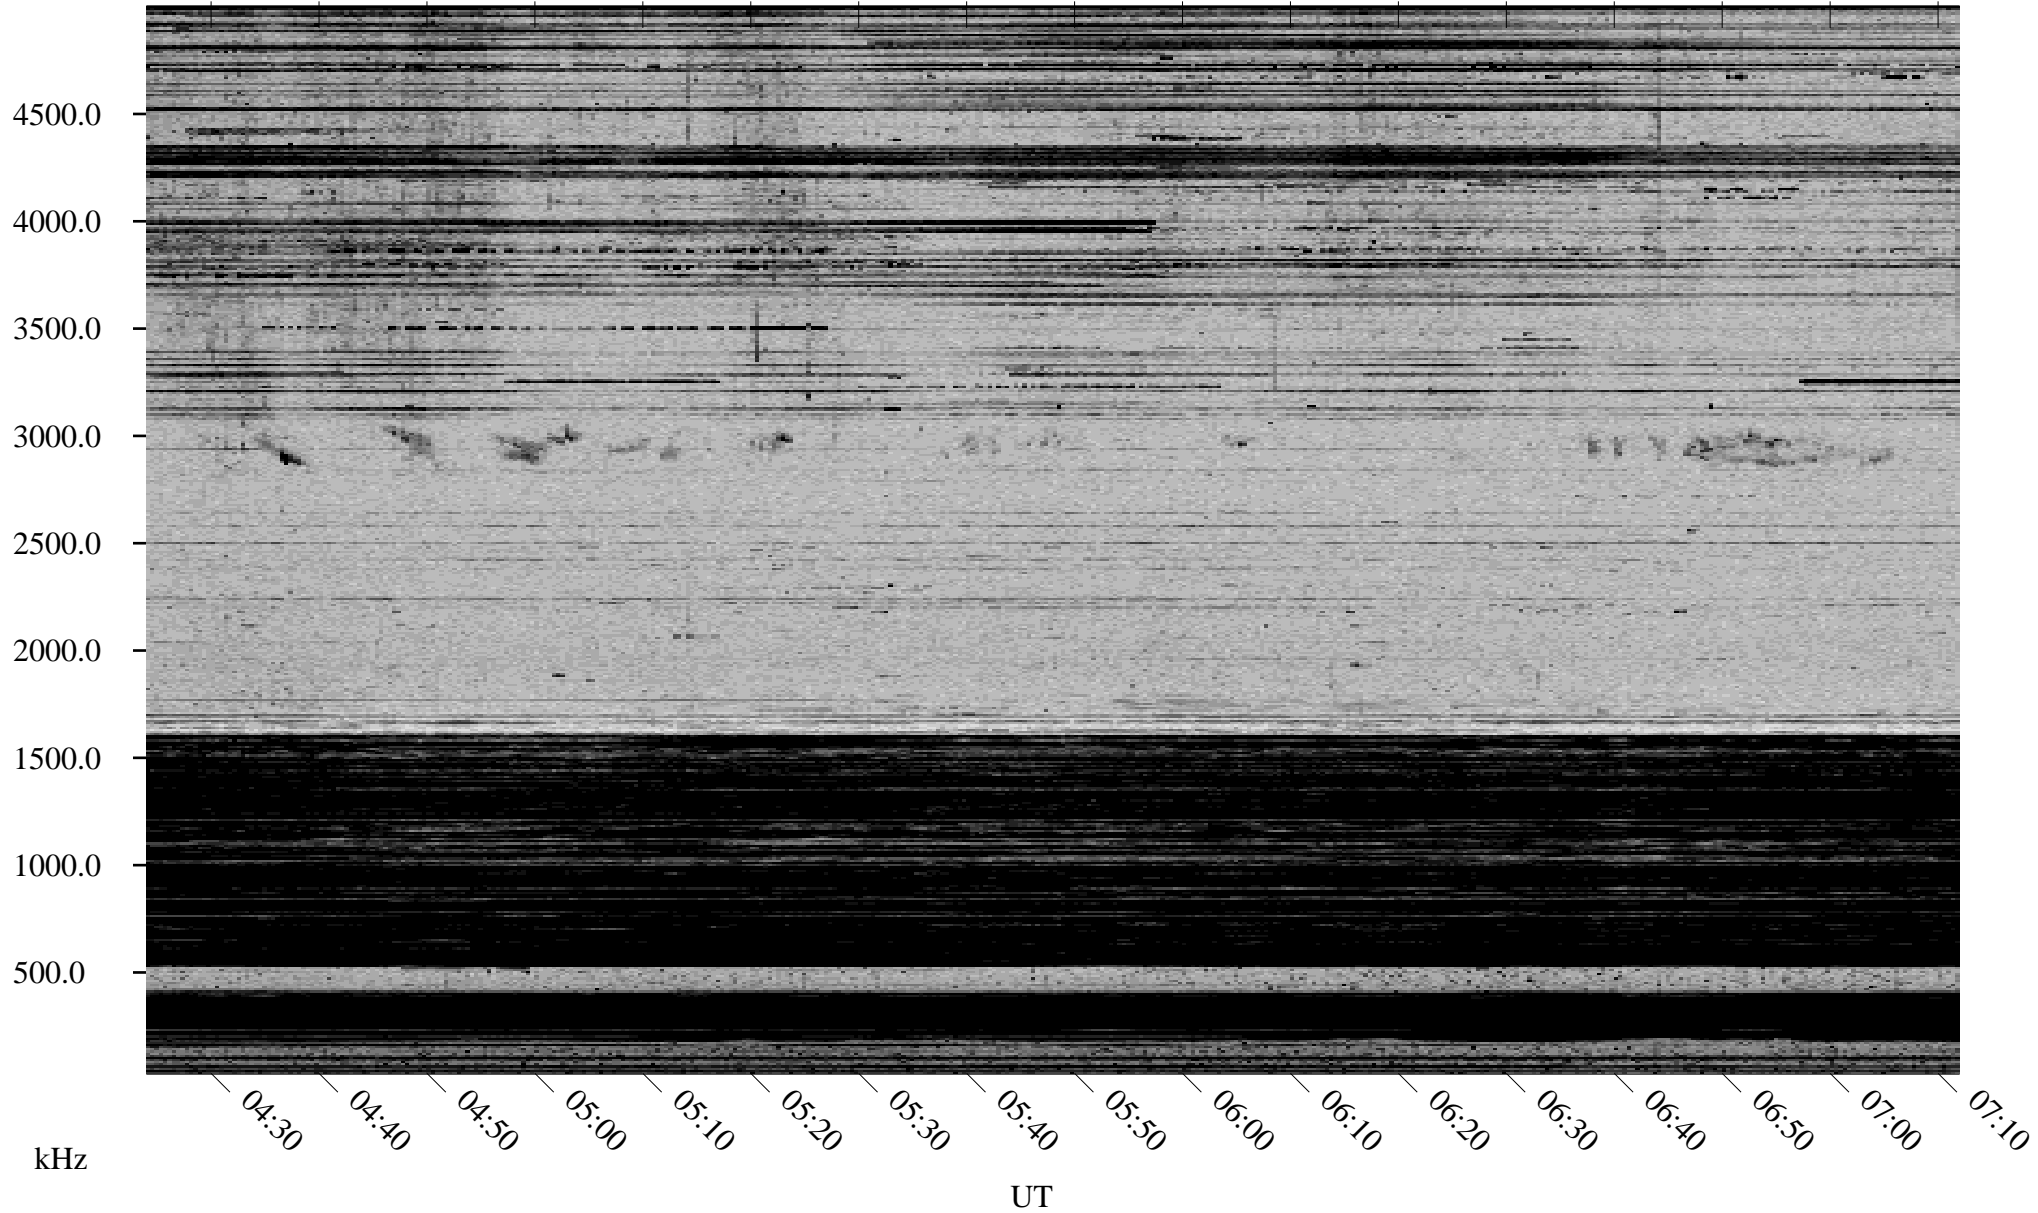

# 10/12/1998 Churchill, Manitoba

Linear Scale    Black = 161    White = 15

ch98285l.r00m max\_12

Page 1

# 10/12/1998 Churchill, Manitoba

Linear Scale    Black = 161    White = 15

ch98285l.r00m max\_12

Page 2

# 10/13/1998 Churchill, Manitoba

Linear Scale    Black = 161    White = 15

ch98285l.r00m max\_12

Page 3

# 10/13/1998 Churchill, Manitoba

Linear Scale    Black = 161    White = 15

ch98285l.r00m max\_12

Page 4