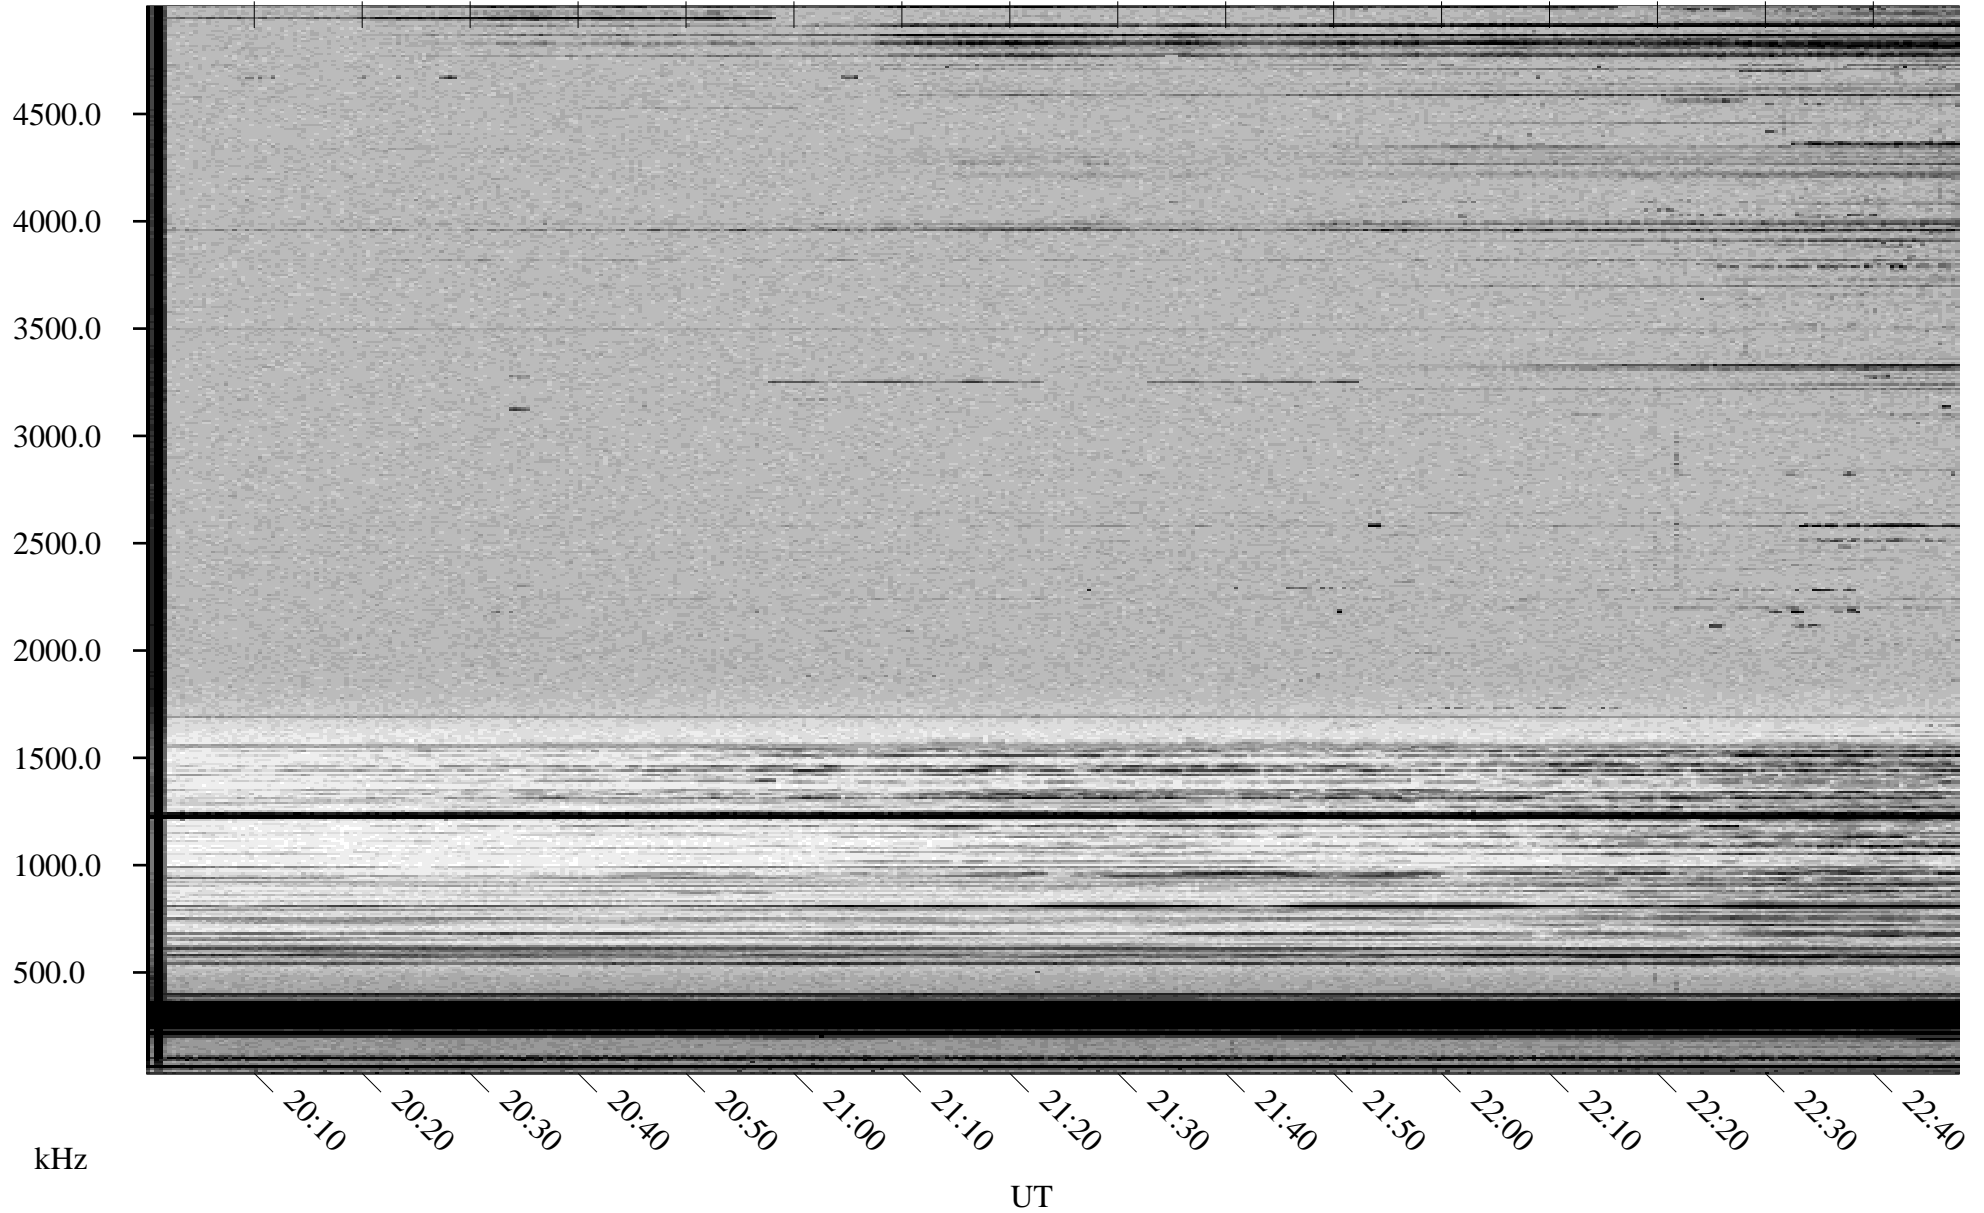

# 10/12/1998 Churchill, Manitoba

Linear Scale    Black = 161    White = 15

ch98285l.r00m max\_12

Page 1

# 10/12/1998 Churchill, Manitoba

Linear Scale    Black = 161    White = 15

ch98285l.r00m max\_12

Page 2

# 10/13/1998 Churchill, Manitoba

Linear Scale    Black = 161    White = 15

ch98285l.r00m max\_12

Page 3

# 10/13/1998 Churchill, Manitoba

Linear Scale    Black = 161    White = 15

ch98285l.r00m max\_12

Page 4