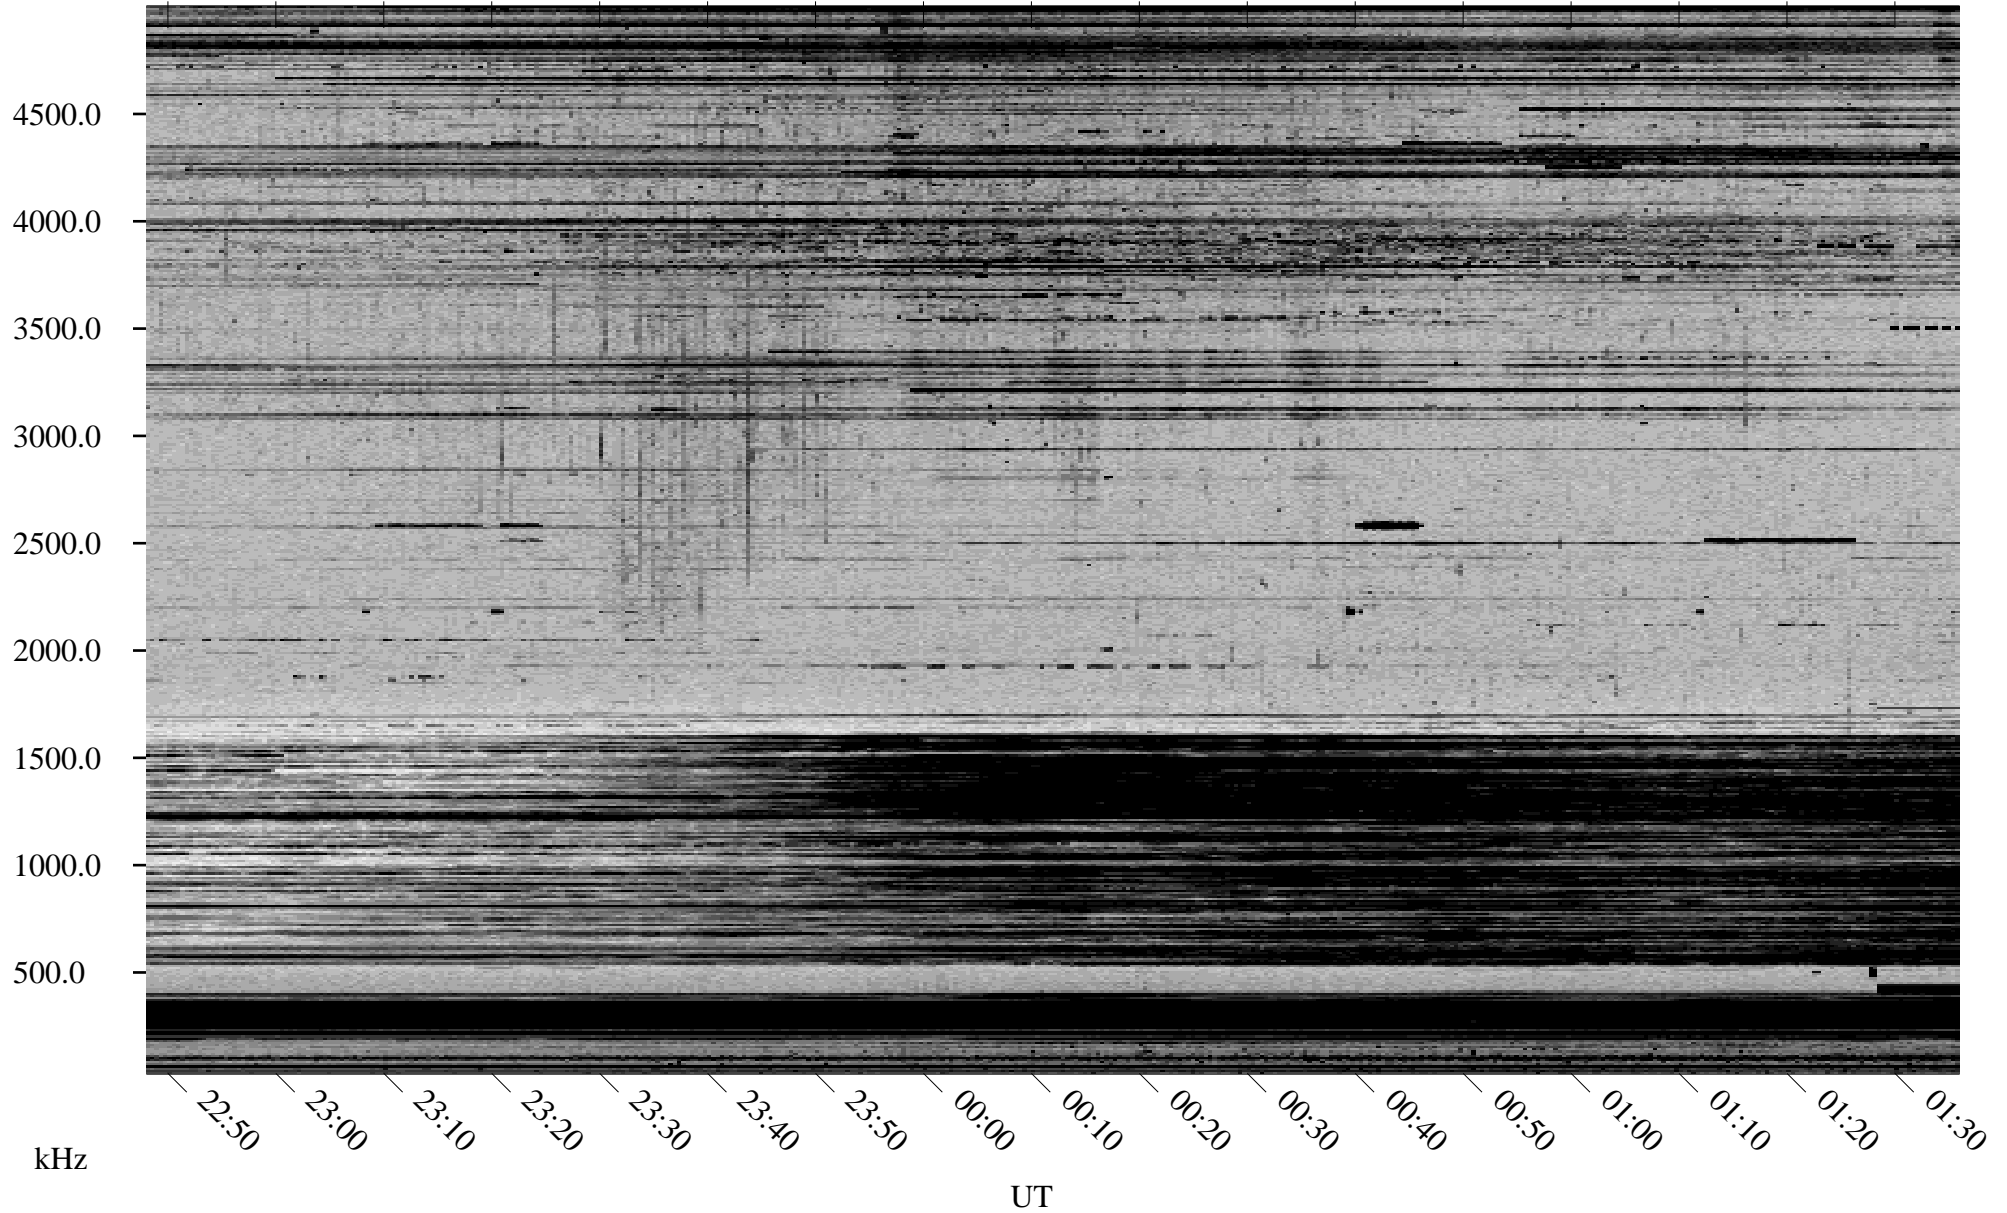

# 10/12/1998 Churchill, Manitoba

Linear Scale    Black = 161    White = 15

ch98285l.r00m max\_12

Page 1

# 10/12/1998 Churchill, Manitoba

Linear Scale    Black = 161    White = 15

ch98285l.r00m max\_12

Page 2

# 10/13/1998 Churchill, Manitoba

Linear Scale    Black = 161    White = 15

ch98285l.r00m max\_12

Page 3

# 10/13/1998 Churchill, Manitoba

Linear Scale    Black = 161    White = 15

ch98285l.r00m max\_12

Page 4