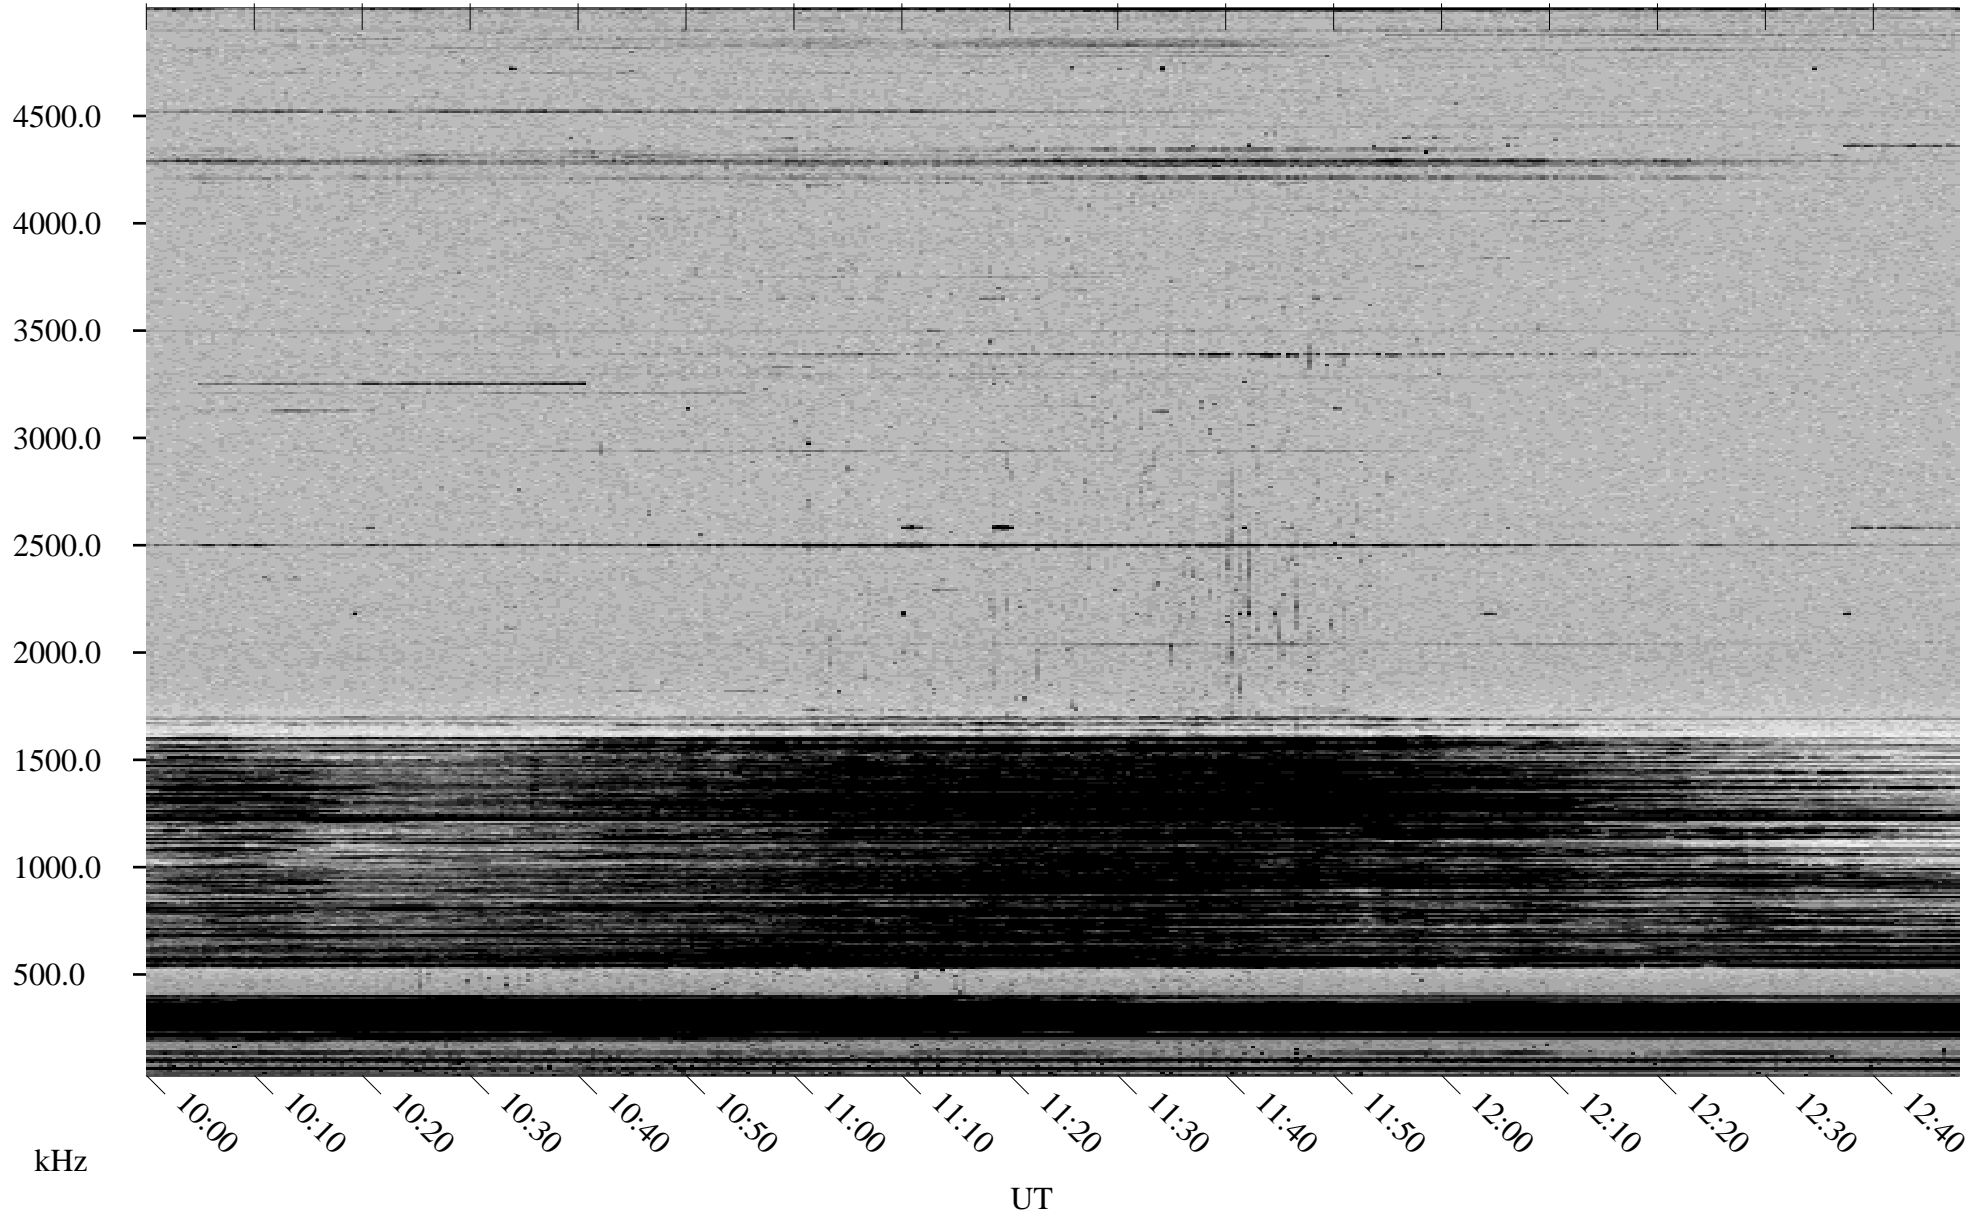

# 10/13/1998 Churchill, Manitoba

Linear Scale    Black = 161    White = 15

ch98285l.r00m max\_12

Page 5

# 10/13/1998 Churchill, Manitoba

Linear Scale    Black = 161    White = 15

ch98285l.r00m max\_12

Page 6

# 10/13/1998 Churchill, Manitoba

Linear Scale    Black = 161    White = 15

ch98285l.r00m max\_12

Page 7