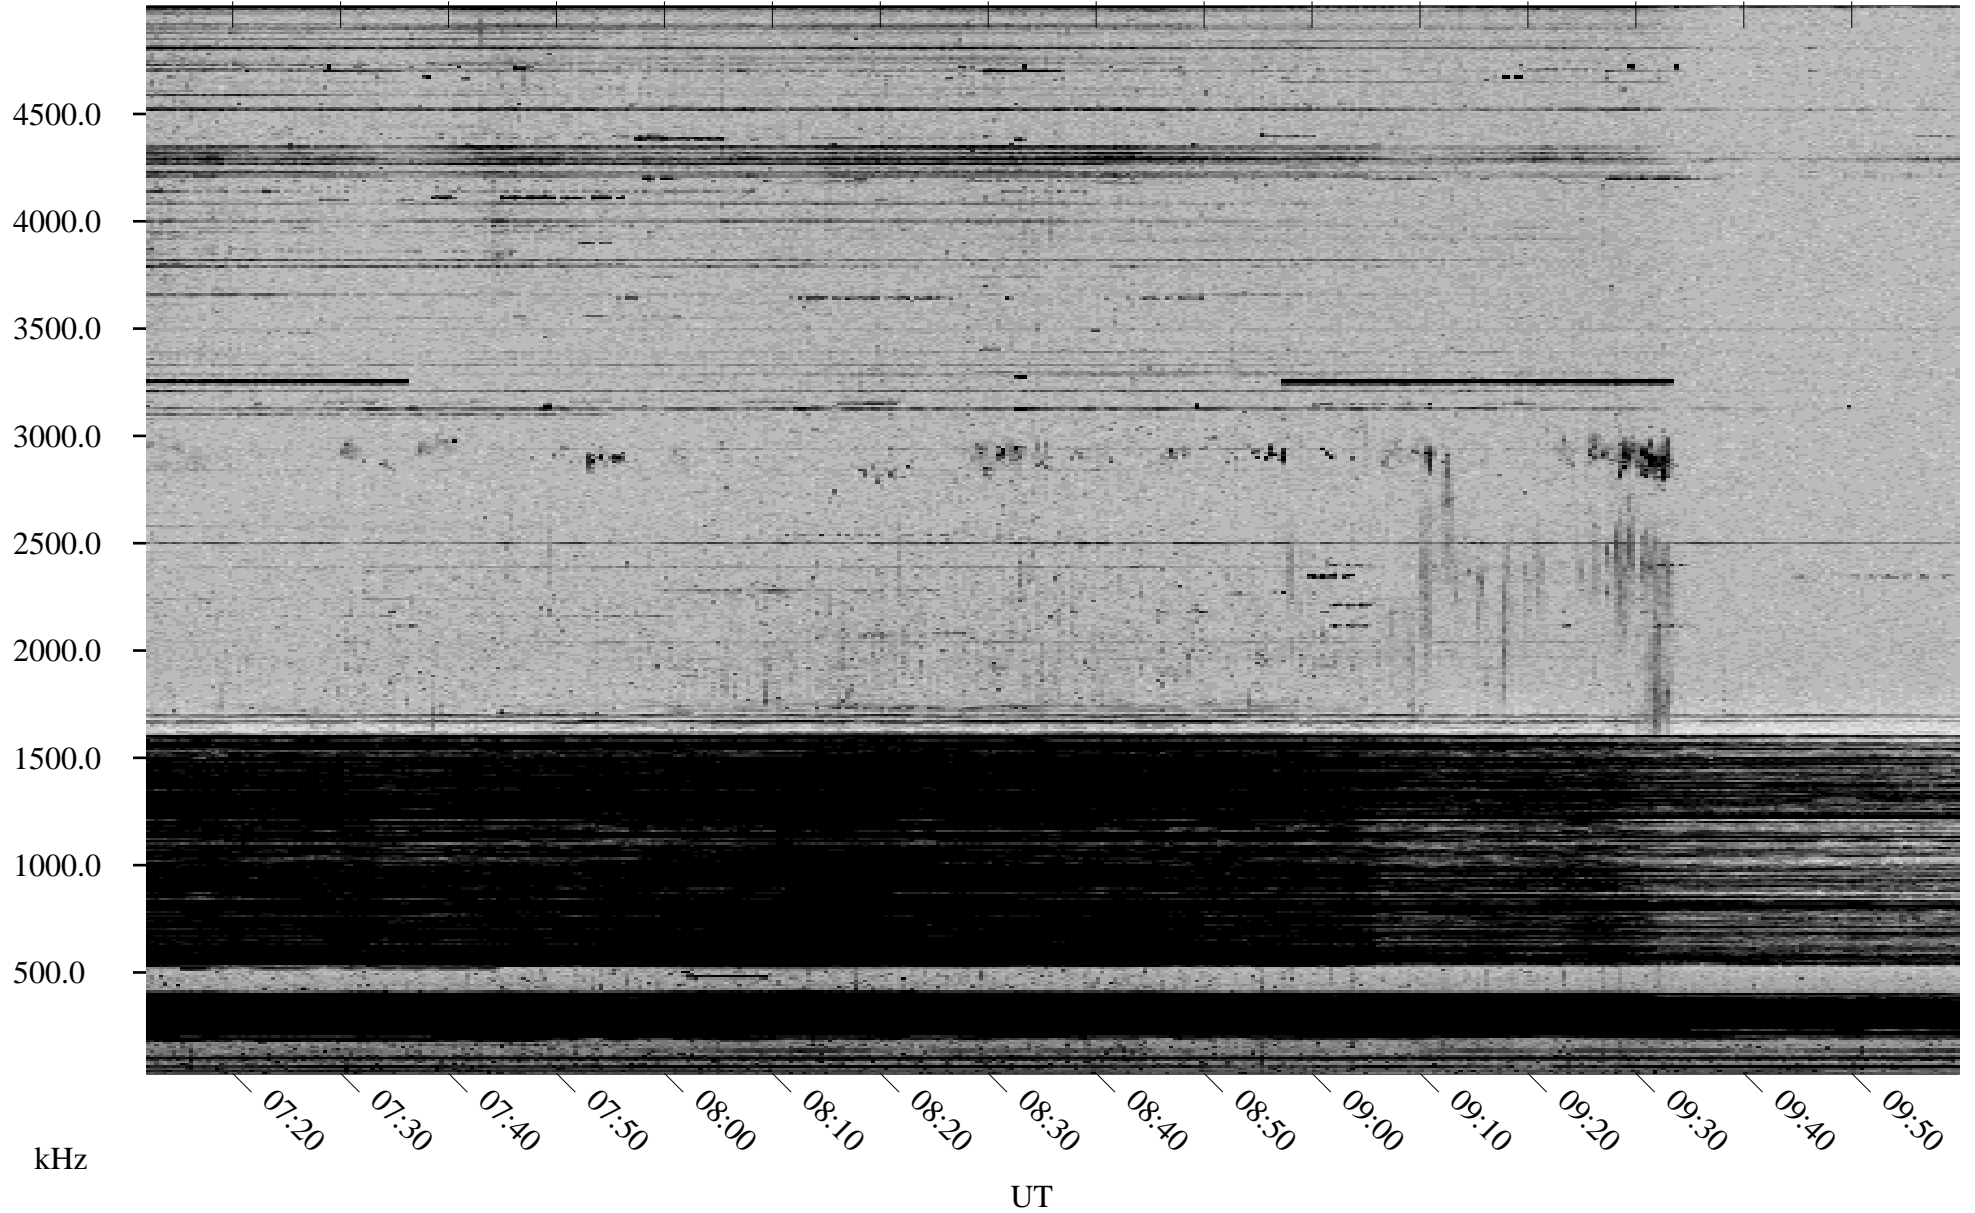

# 10/13/1998 Churchill, Manitoba

Linear Scale    Black = 161    White = 15

ch98285l.r00m max\_12

Page 3

# 10/13/1998 Churchill, Manitoba

Linear Scale    Black = 161    White = 15

ch98285l.r00m max\_12

Page 4

# 10/13/1998 Churchill, Manitoba

Linear Scale    Black = 161    White = 15

ch98285l.r00m max\_12

Page 5

# 10/13/1998 Churchill, Manitoba

Linear Scale    Black = 161    White = 15

ch98285l.r00m max\_12

Page 6