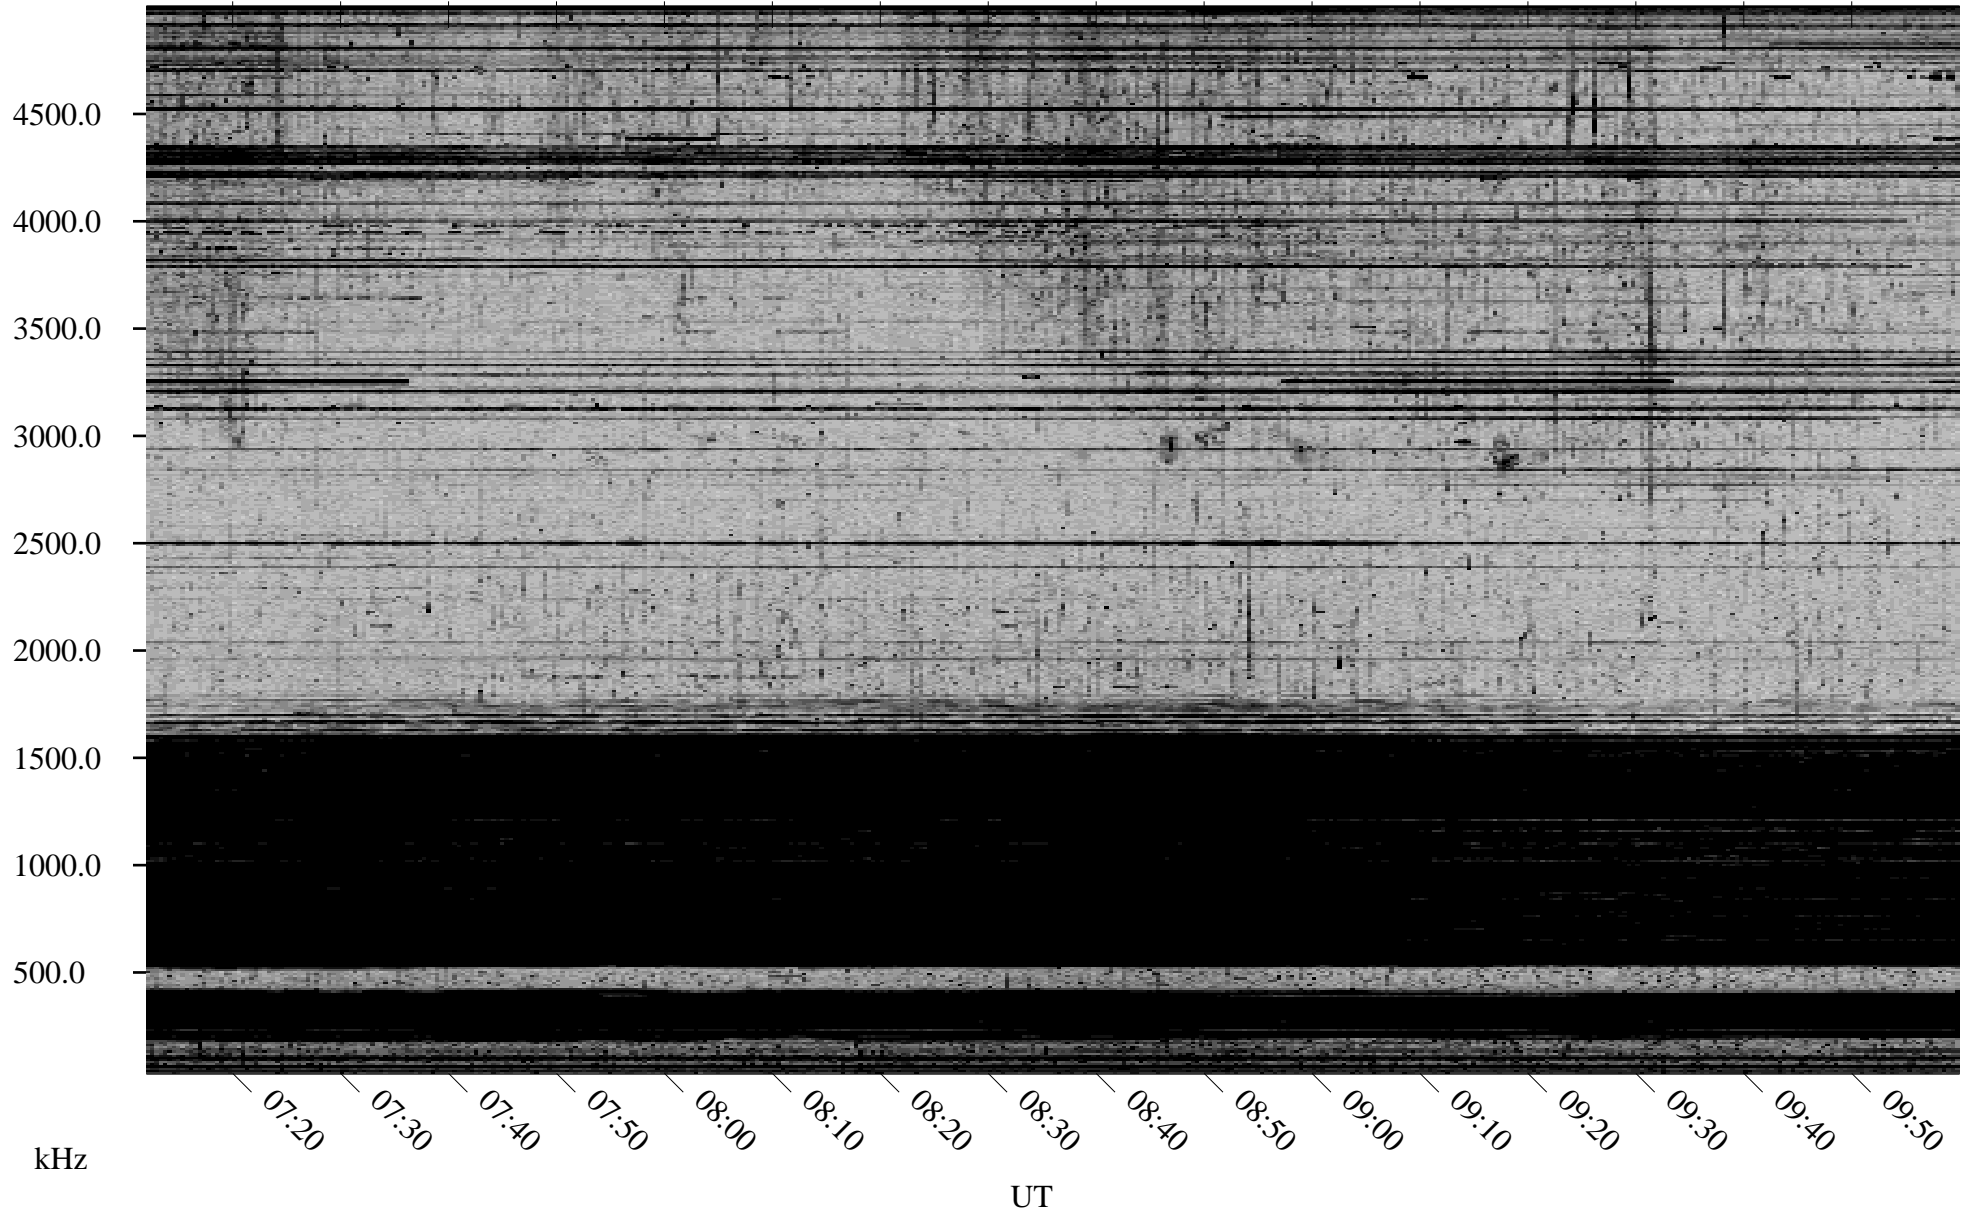

10/13/1998 Churchill, Manitoba

Linear Scale Black = 161 White = 15

ch98286l.r00m max_12

Page 1

10/13/1998 Churchill, Manitoba

Linear Scale Black = 161 White = 15

ch98286l.r00m max_12

Page 2

10/14/1998 Churchill, Manitoba

Linear Scale Black = 161 White = 15

ch98286l.r00m max_12

Page 3

10/14/1998 Churchill, Manitoba

Linear Scale Black = 161 White = 15

ch98286l.r00m max_12

Page 4

10/14/1998 Churchill, Manitoba

Linear Scale Black = 161 White = 15

ch98286l.r00m max_12

Page 5

10/14/1998 Churchill, Manitoba

Linear Scale Black = 161 White = 15

ch98286l.r00m max_12

Page 6

10/14/1998 Churchill, Manitoba

Linear Scale Black = 161 White = 15

ch98286l.r00m max_12

Page 7

10/14/1998 Churchill, Manitoba

Linear Scale Black = 161 White = 15

ch98286l.r00m max_12

Page 8