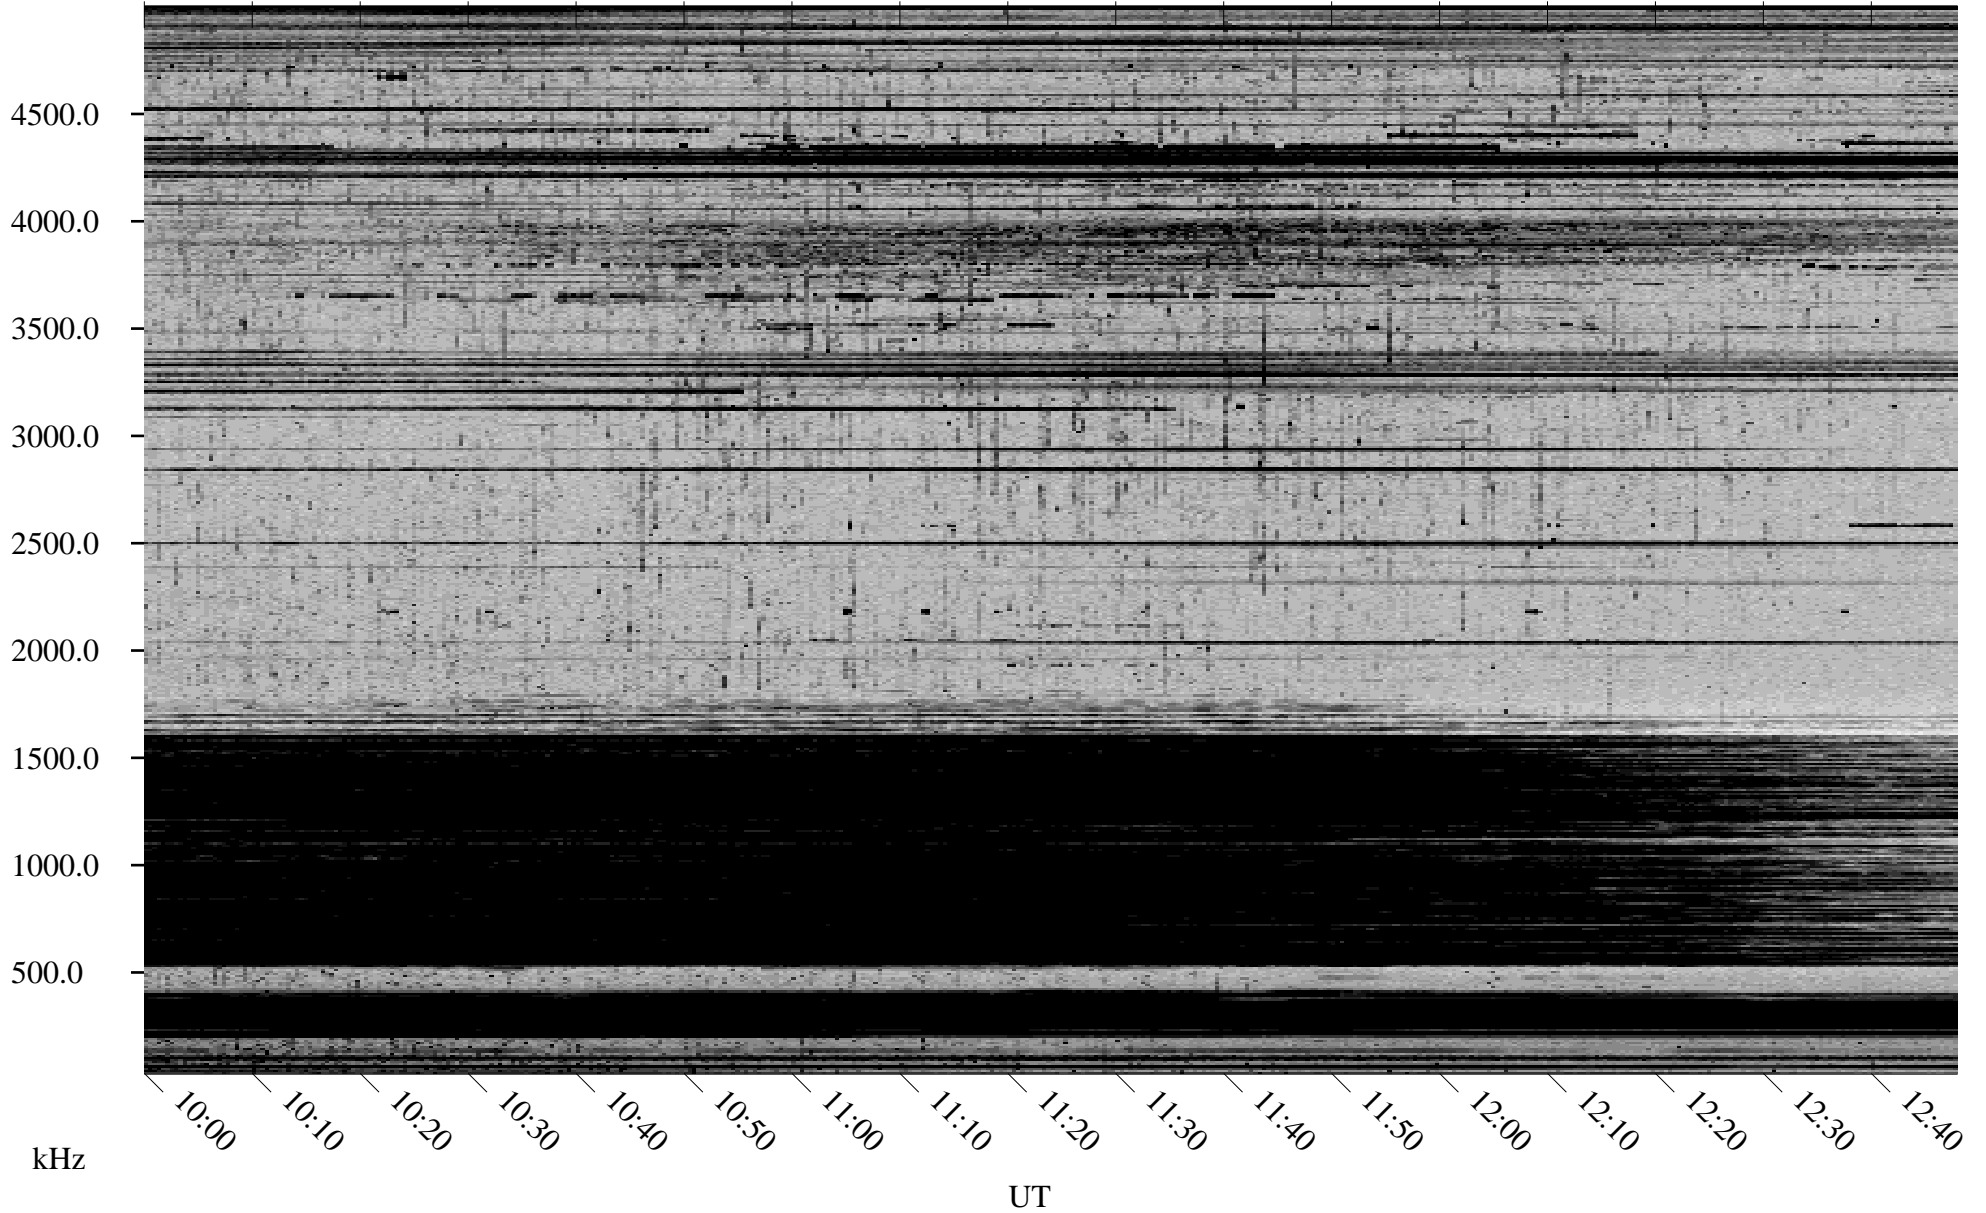

10/13/1998 Churchill, Manitoba

Linear Scale Black = 161 White = 15

ch98286l.r00m max_12

Page 1

10/13/1998 Churchill, Manitoba

Linear Scale Black = 161 White = 15

ch98286l.r00m max_12

Page 2

10/14/1998 Churchill, Manitoba

Linear Scale Black = 161 White = 15

ch98286l.r00m max_12

Page 3

10/14/1998 Churchill, Manitoba

Linear Scale Black = 161 White = 15

ch98286l.r00m max_12

Page 4

10/14/1998 Churchill, Manitoba

Linear Scale Black = 161 White = 15

ch98286l.r00m max_12

Page 5

10/14/1998 Churchill, Manitoba

Linear Scale Black = 161 White = 15

ch98286l.r00m max_12

Page 6

10/14/1998 Churchill, Manitoba

Linear Scale Black = 161 White = 15

ch98286l.r00m max_12

Page 7

10/14/1998 Churchill, Manitoba

Linear Scale Black = 161 White = 15

ch98286l.r00m max_12

Page 8