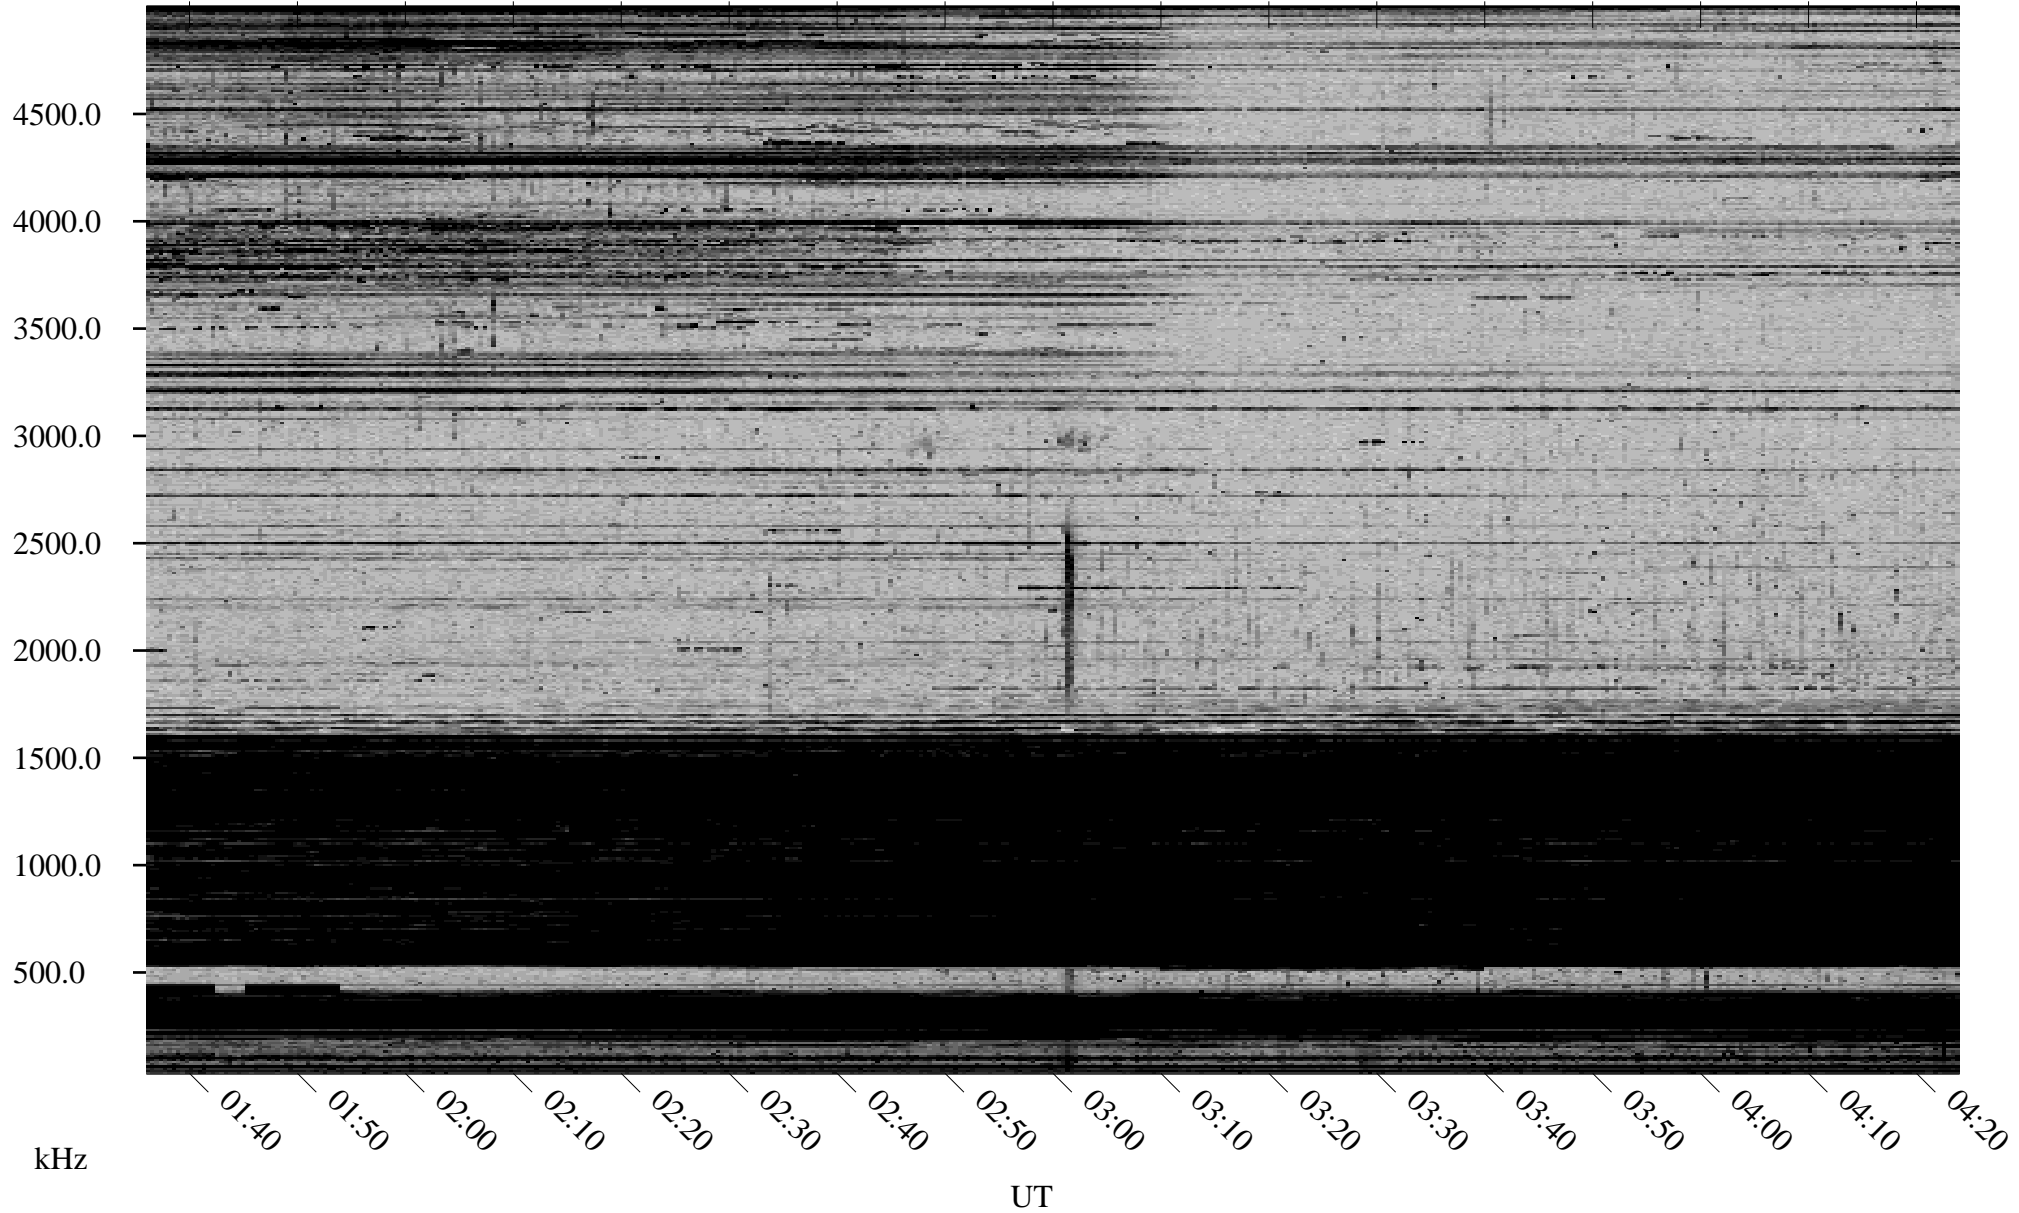

10/13/1998 Churchill, Manitoba

Linear Scale Black = 161 White = 15

ch98286l.r00m max_12

Page 1

10/13/1998 Churchill, Manitoba

Linear Scale Black = 161 White = 15

ch98286l.r00m max_12

Page 2

10/14/1998 Churchill, Manitoba

Linear Scale Black = 161 White = 15

ch98286l.r00m max_12

Page 3

10/14/1998 Churchill, Manitoba

Linear Scale Black = 161 White = 15

ch98286l.r00m max_12

Page 4

10/14/1998 Churchill, Manitoba

Linear Scale Black = 161 White = 15

ch98286l.r00m max_12

Page 5

10/14/1998 Churchill, Manitoba

Linear Scale Black = 161 White = 15

ch98286l.r00m max_12

Page 6

10/14/1998 Churchill, Manitoba

Linear Scale Black = 161 White = 15

ch98286l.r00m max_12

Page 7

10/14/1998 Churchill, Manitoba

Linear Scale Black = 161 White = 15

ch98286l.r00m max_12

Page 8