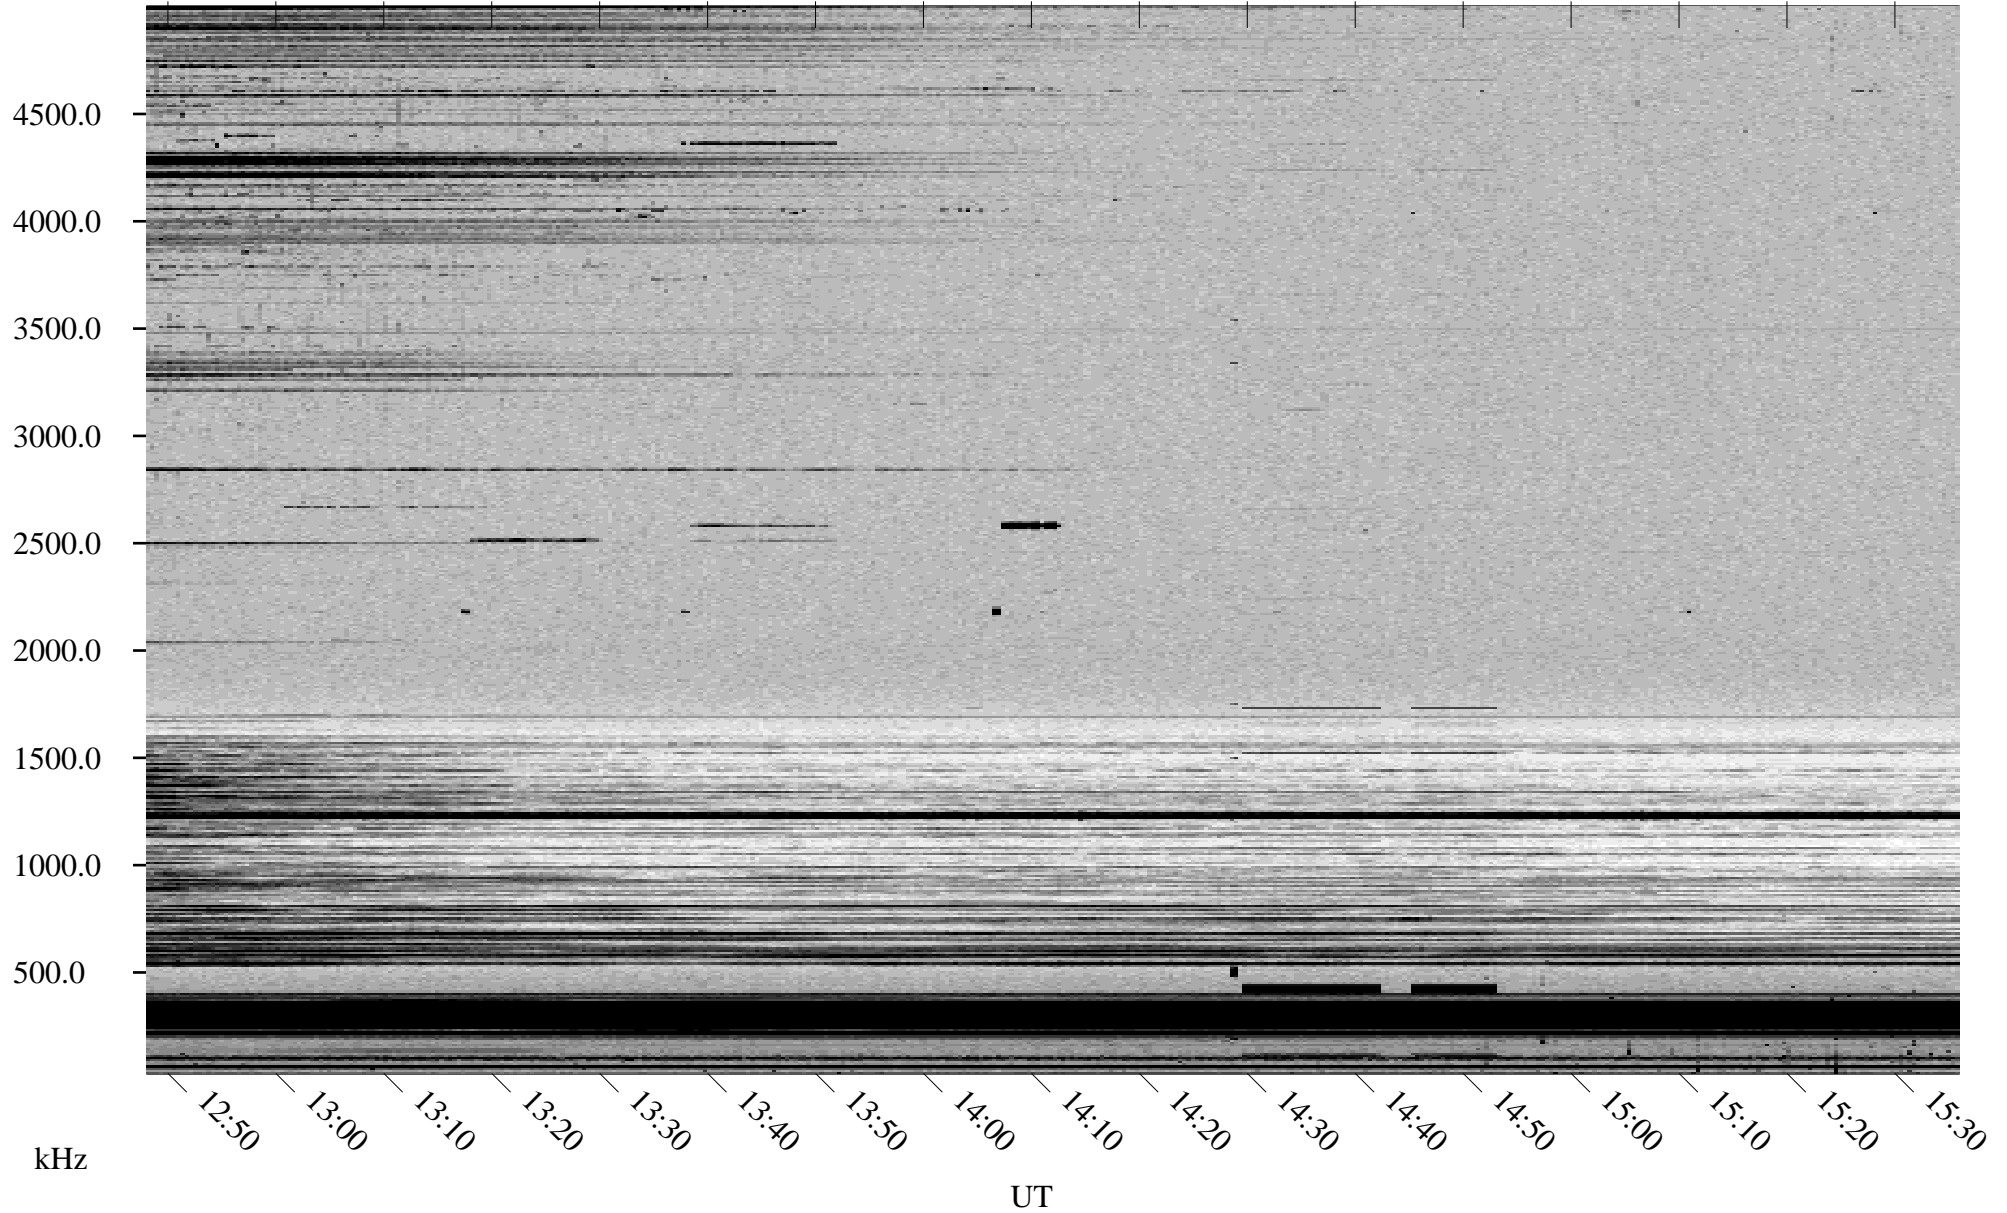

10/13/1998 Churchill, Manitoba

Linear Scale Black = 161 White = 15

ch98286l.r00m max_12

Page 1

10/13/1998 Churchill, Manitoba

Linear Scale Black = 161 White = 15

ch98286l.r00m max_12

Page 2

10/14/1998 Churchill, Manitoba

Linear Scale Black = 161 White = 15

ch98286l.r00m max_12

Page 3

10/14/1998 Churchill, Manitoba

Linear Scale Black = 161 White = 15

ch98286l.r00m max_12

Page 4

10/14/1998 Churchill, Manitoba

Linear Scale Black = 161 White = 15

ch98286l.r00m max_12

Page 5

10/14/1998 Churchill, Manitoba

Linear Scale Black = 161 White = 15

ch98286l.r00m max_12

Page 6

10/14/1998 Churchill, Manitoba

Linear Scale Black = 161 White = 15

ch98286l.r00m max_12

Page 7

10/14/1998 Churchill, Manitoba

Linear Scale Black = 161 White = 15

ch98286l.r00m max_12

Page 8