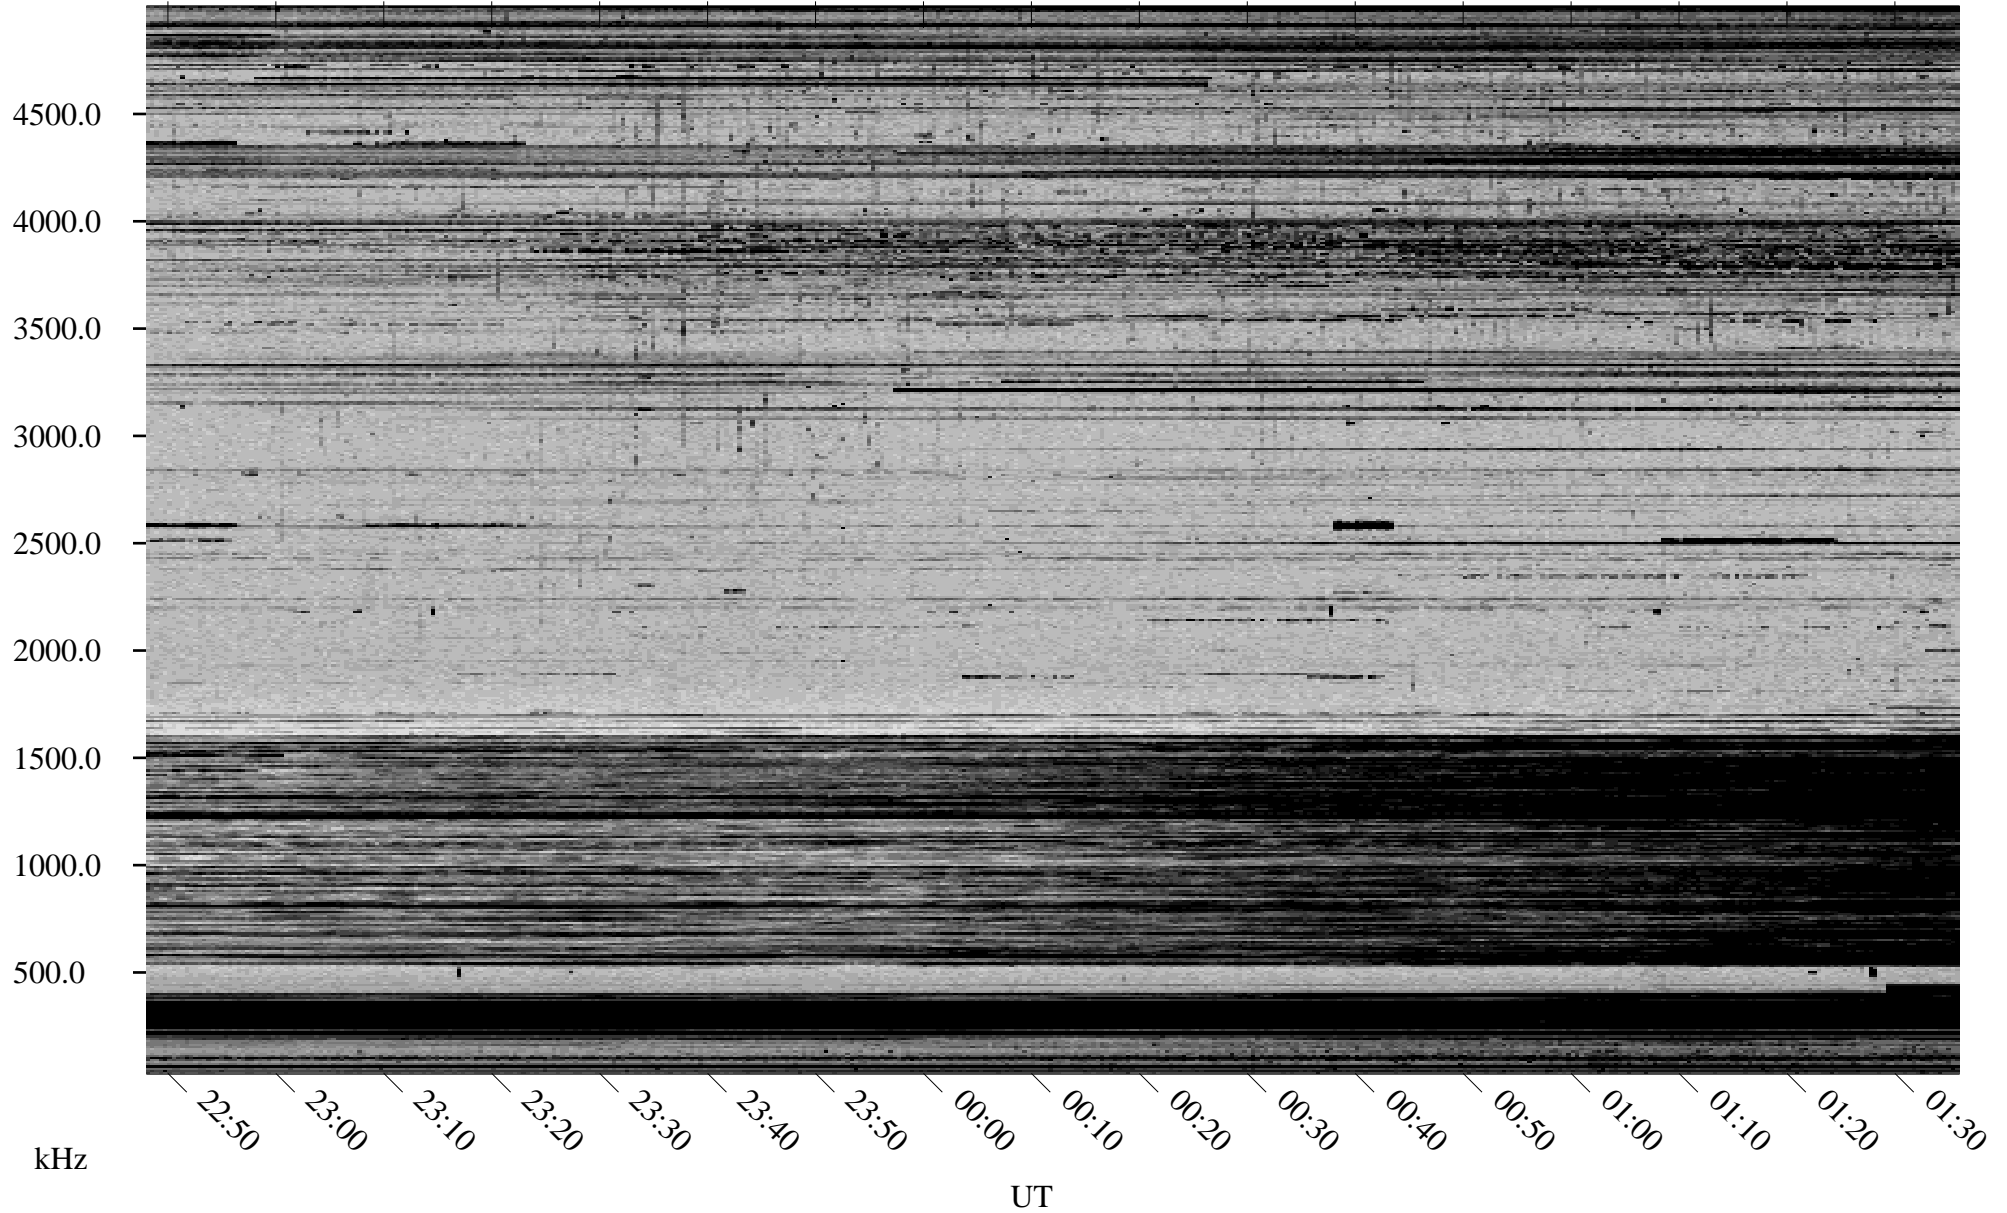

10/13/1998 Churchill, Manitoba

Linear Scale Black = 161 White = 15

ch98286l.r00m max_12

Page 1

10/13/1998 Churchill, Manitoba

Linear Scale Black = 161 White = 15

ch98286l.r00m max_12

Page 2

10/14/1998 Churchill, Manitoba

Linear Scale Black = 161 White = 15

ch98286l.r00m max_12

Page 3

10/14/1998 Churchill, Manitoba

Linear Scale Black = 161 White = 15

ch98286l.r00m max_12

Page 4

10/14/1998 Churchill, Manitoba

Linear Scale Black = 161 White = 15

ch98286l.r00m max_12

Page 5

10/14/1998 Churchill, Manitoba

Linear Scale Black = 161 White = 15

ch98286l.r00m max_12

Page 6

10/14/1998 Churchill, Manitoba

Linear Scale Black = 161 White = 15

ch98286l.r00m max_12

Page 7

10/14/1998 Churchill, Manitoba

Linear Scale Black = 161 White = 15

ch98286l.r00m max_12

Page 8