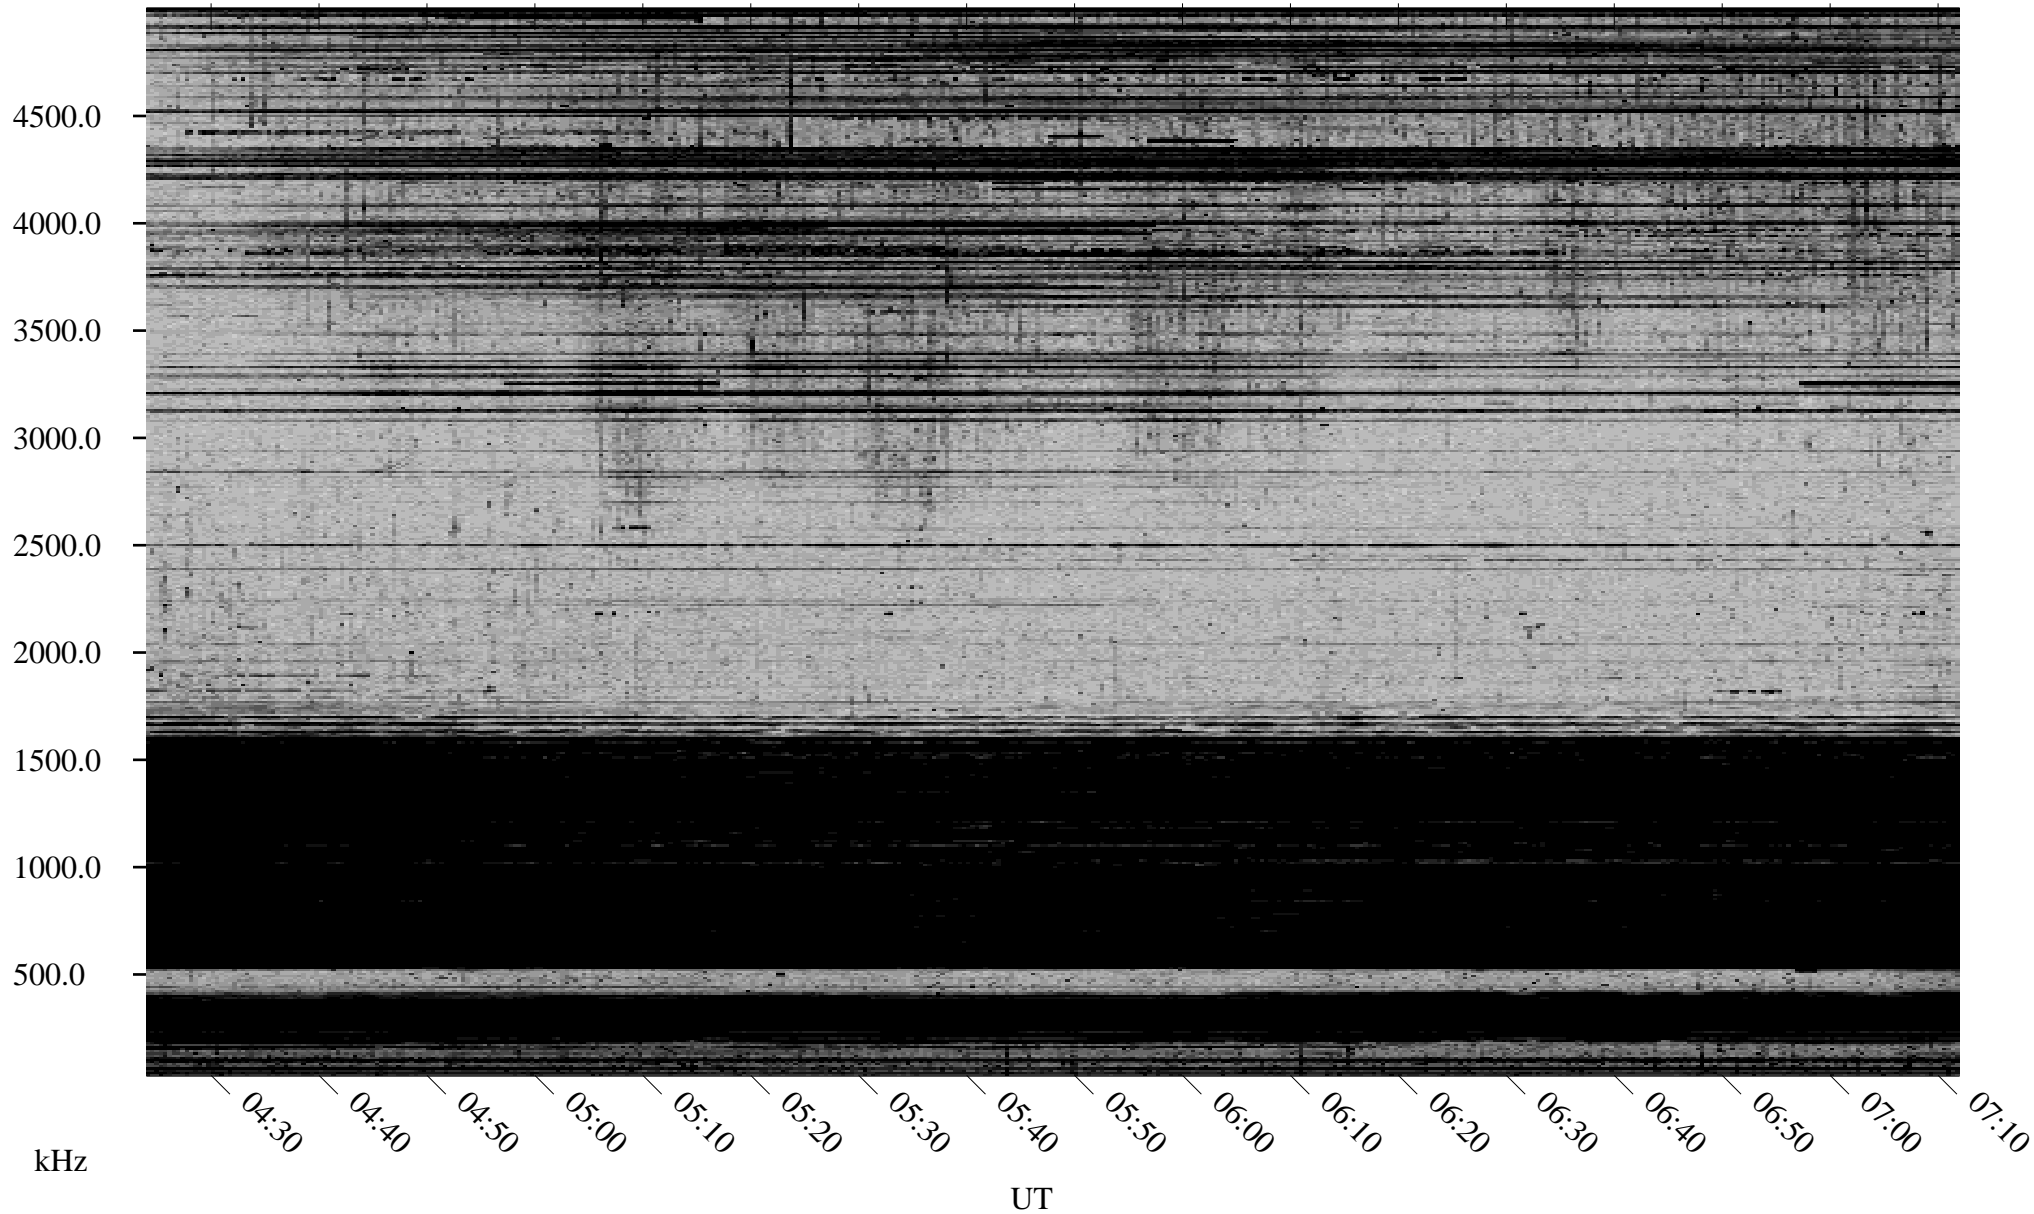

10/13/1998 Churchill, Manitoba

Linear Scale Black = 161 White = 15

ch98286l.r00m max_12

Page 1

10/13/1998 Churchill, Manitoba

Linear Scale Black = 161 White = 15

ch98286l.r00m max_12

Page 2

10/14/1998 Churchill, Manitoba

Linear Scale Black = 161 White = 15

ch98286l.r00m max_12

Page 3

10/14/1998 Churchill, Manitoba

Linear Scale Black = 161 White = 15

ch98286l.r00m max_12

Page 4

10/14/1998 Churchill, Manitoba

Linear Scale Black = 161 White = 15

ch98286l.r00m max_12

Page 5

10/14/1998 Churchill, Manitoba

Linear Scale Black = 161 White = 15

ch98286l.r00m max_12

Page 6

10/14/1998 Churchill, Manitoba

Linear Scale Black = 161 White = 15

ch98286l.r00m max_12

Page 7

10/14/1998 Churchill, Manitoba

Linear Scale Black = 161 White = 15

ch98286l.r00m max_12

Page 8