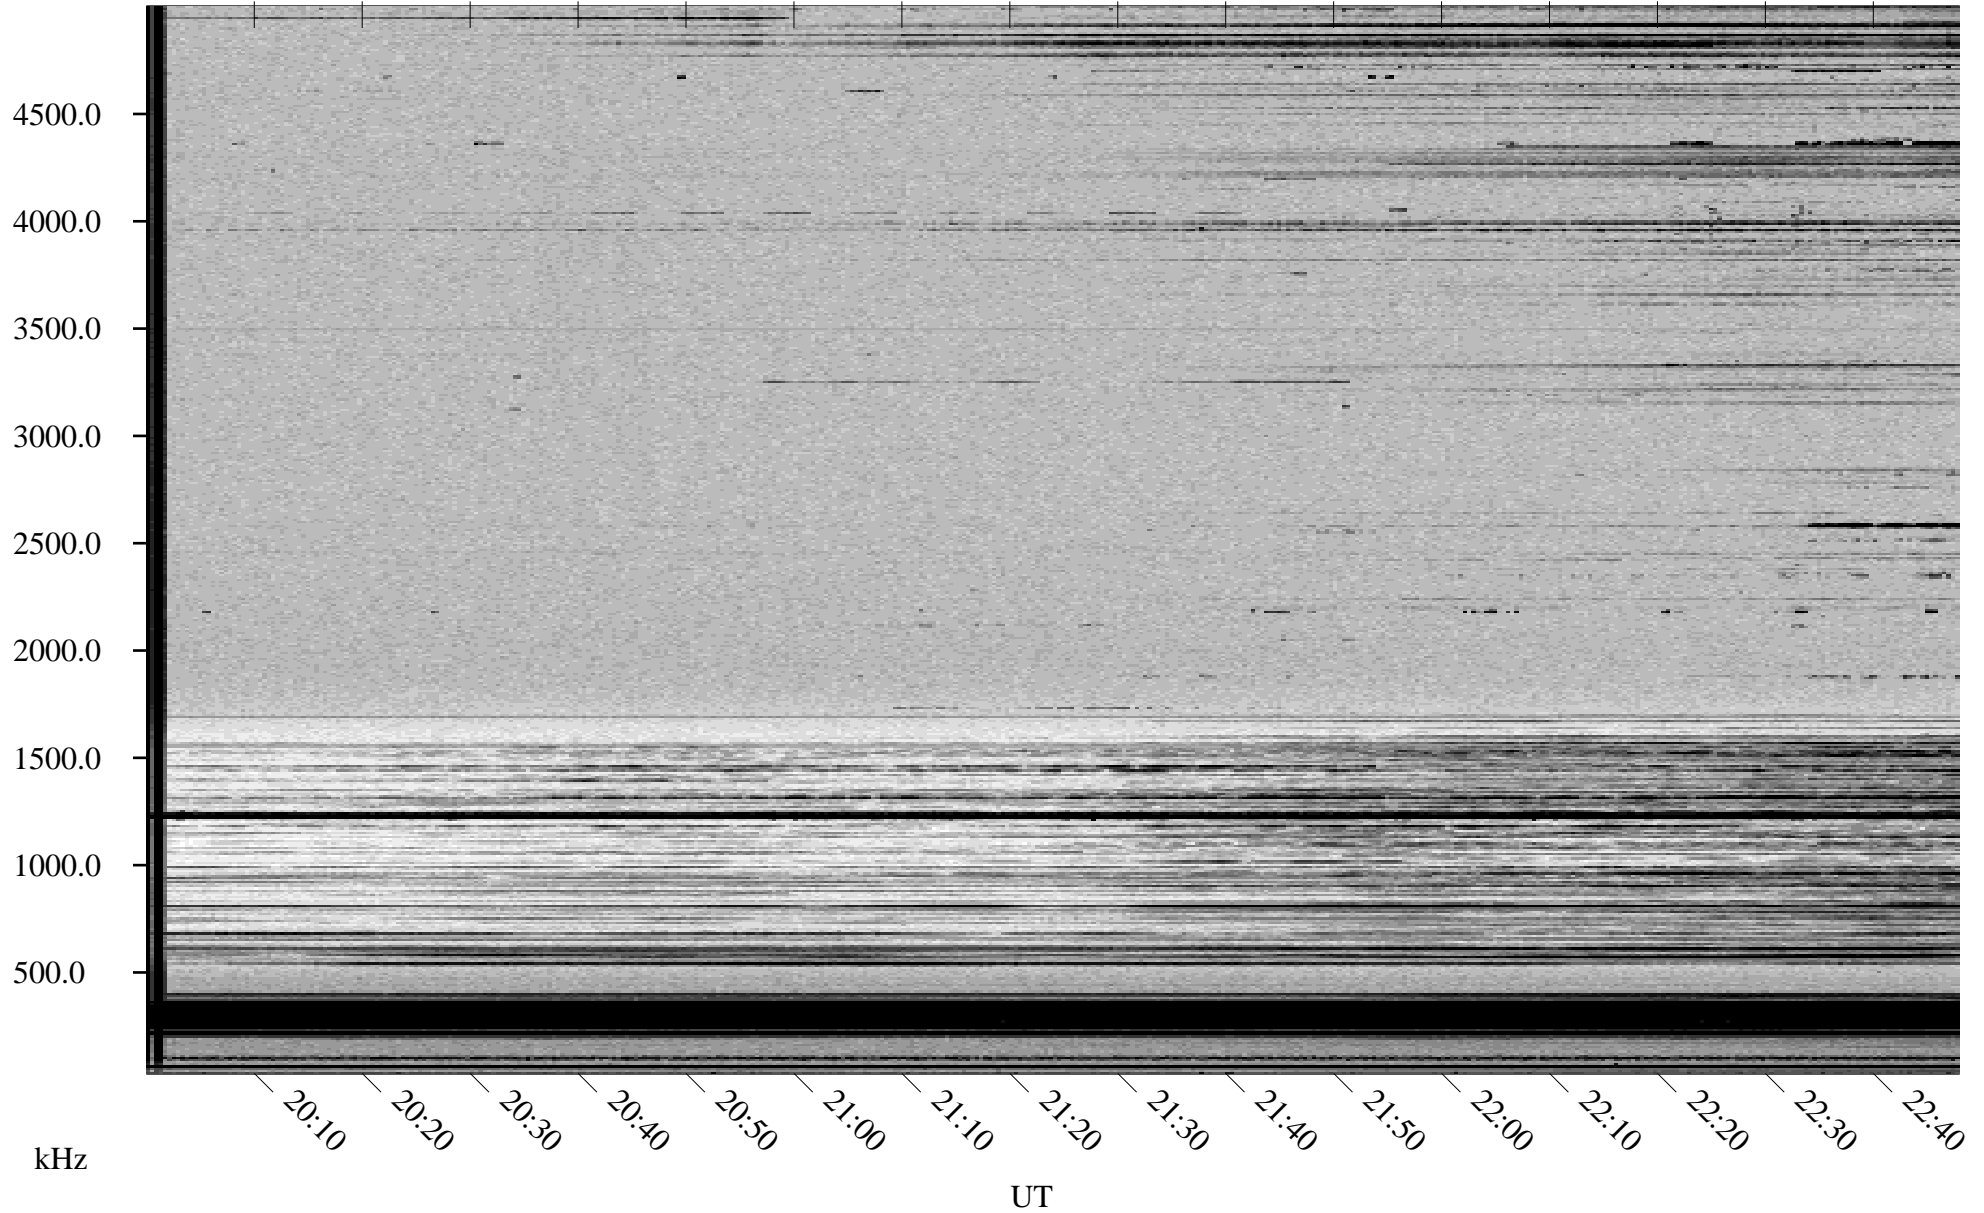

10/13/1998 Churchill, Manitoba

Linear Scale Black = 161 White = 15

ch98286l.r00m max_12

Page 1

10/13/1998 Churchill, Manitoba

Linear Scale Black = 161 White = 15

ch98286l.r00m max_12

Page 2

10/14/1998 Churchill, Manitoba

Linear Scale Black = 161 White = 15

ch98286l.r00m max_12

Page 3

10/14/1998 Churchill, Manitoba

Linear Scale Black = 161 White = 15

ch98286l.r00m max_12

Page 4

10/14/1998 Churchill, Manitoba

Linear Scale Black = 161 White = 15

ch98286l.r00m max_12

Page 5

10/14/1998 Churchill, Manitoba

Linear Scale Black = 161 White = 15

ch98286l.r00m max_12

Page 6

10/14/1998 Churchill, Manitoba

Linear Scale Black = 161 White = 15

ch98286l.r00m max_12

Page 7

10/14/1998 Churchill, Manitoba

Linear Scale Black = 161 White = 15

ch98286l.r00m max_12

Page 8