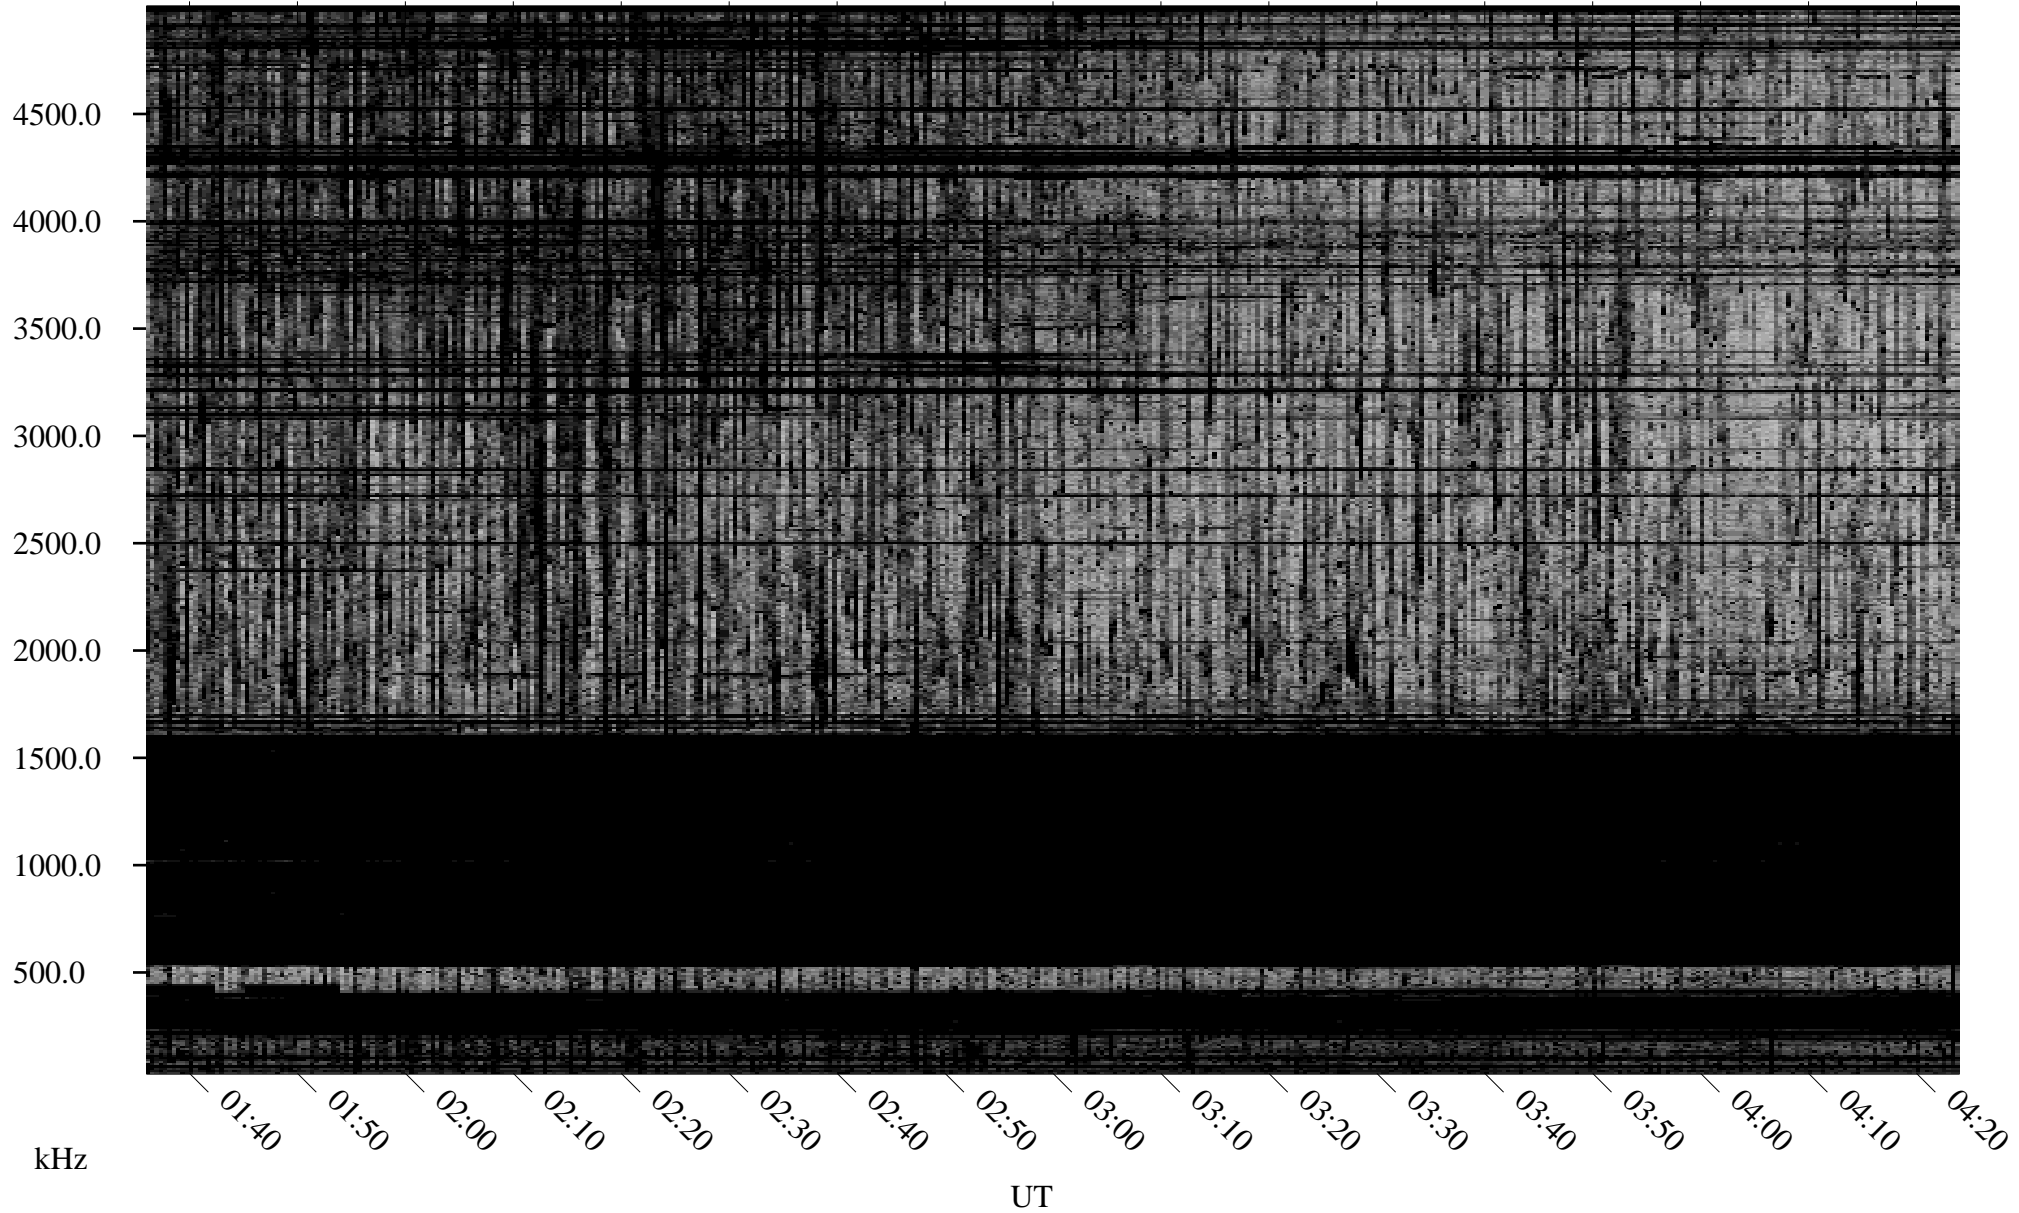

# 10/14/1998 Churchill, Manitoba

Linear Scale    Black = 161    White = 15

ch98287l.r00m max\_12

Page 1

# 10/14/1998 Churchill, Manitoba

Linear Scale    Black = 161    White = 15

ch98287l.r00m max\_12

Page 2

# 10/15/1998 Churchill, Manitoba

Linear Scale    Black = 161    White = 15

ch98287l.r00m max\_12

Page 3

# 10/15/1998 Churchill, Manitoba

Linear Scale    Black = 161    White = 15

ch98287l.r00m max\_12

Page 4