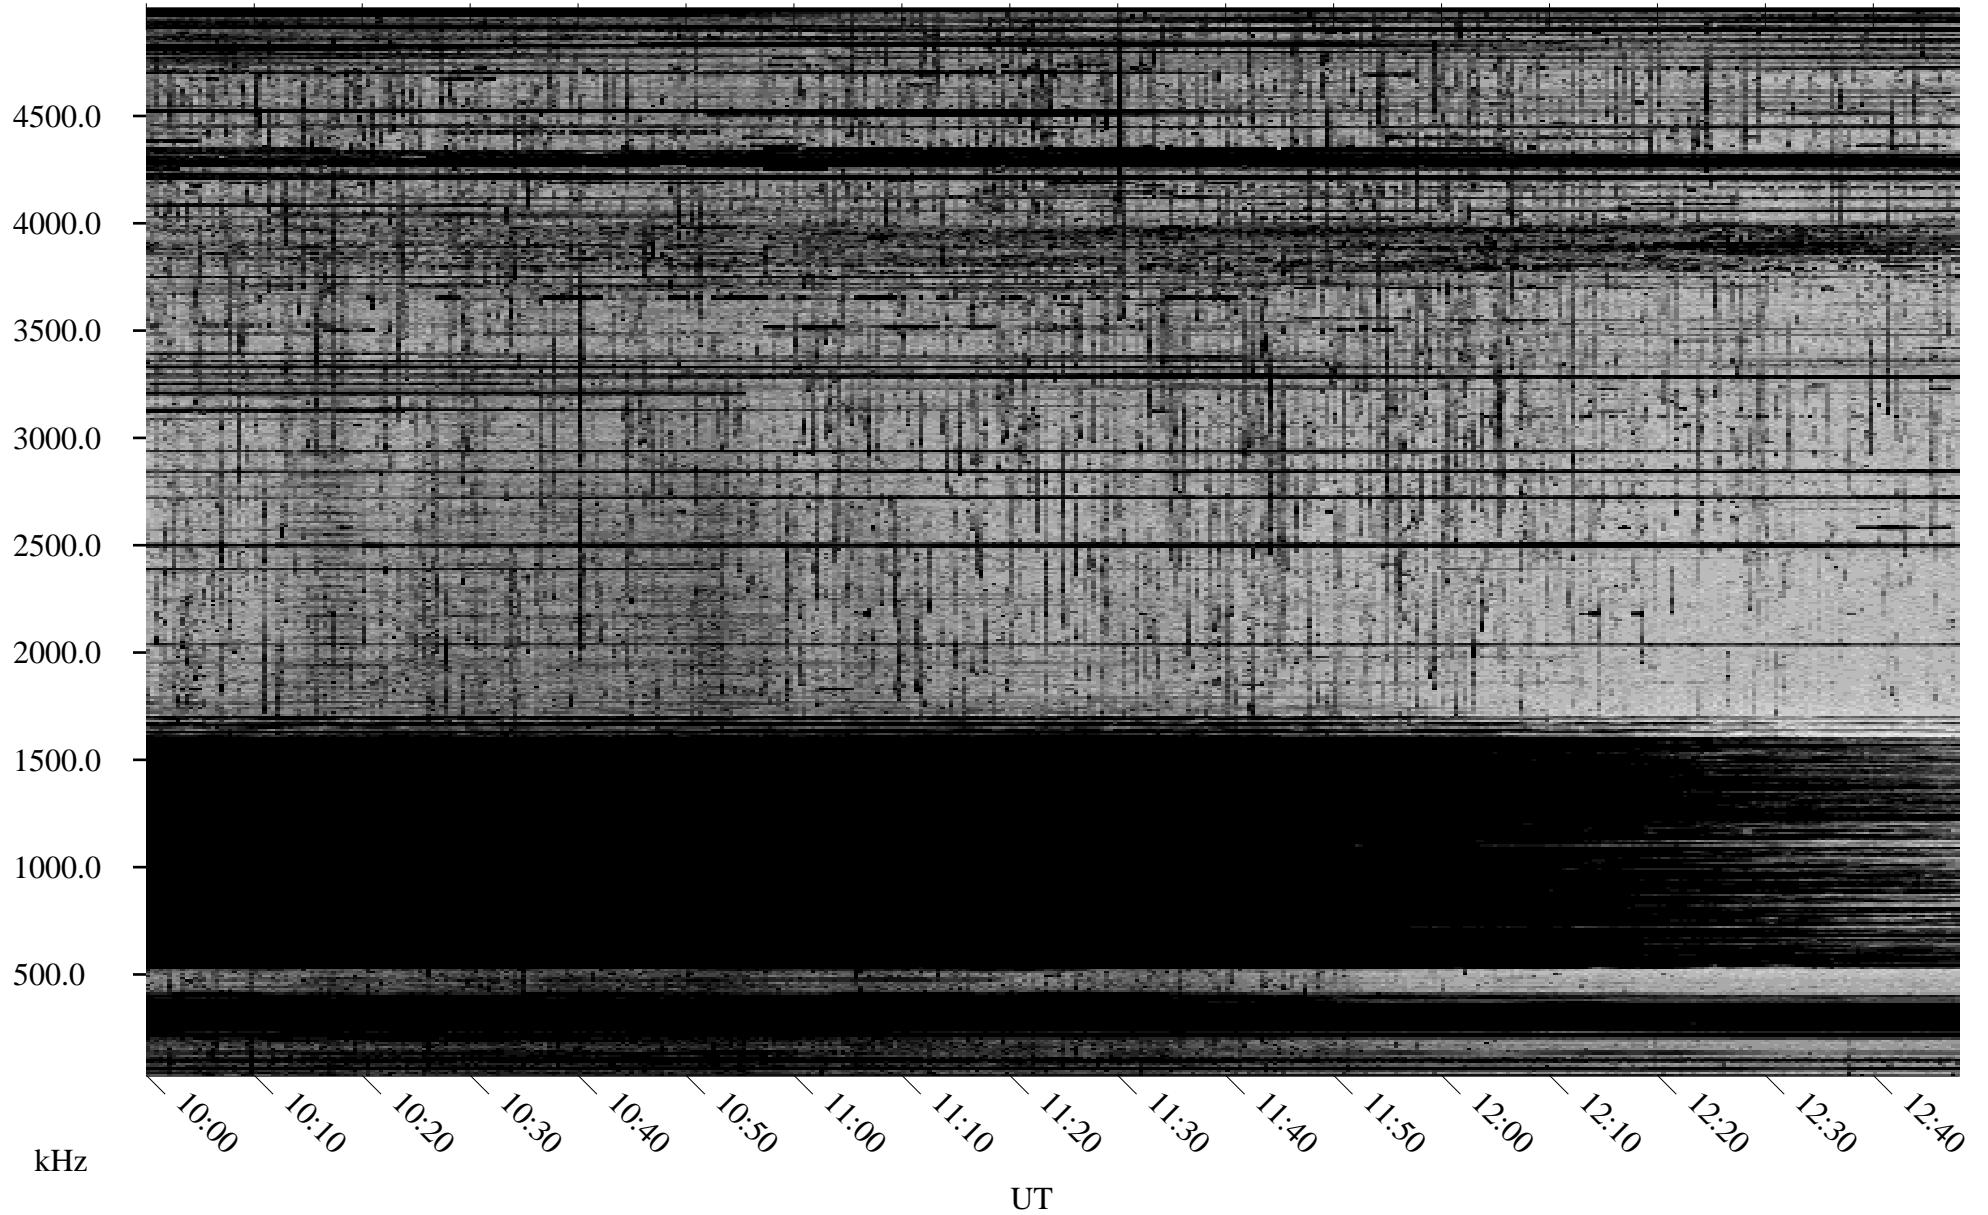

# 10/15/1998 Churchill, Manitoba

Linear Scale    Black = 161    White = 15

ch98287l.r00m max\_12

Page 4

# 10/15/1998 Churchill, Manitoba

Linear Scale    Black = 161    White = 15

ch98287l.r00m max\_12

Page 5

# 10/15/1998 Churchill, Manitoba

Linear Scale    Black = 161    White = 15

ch98287l.r00m max\_12

Page 6

# 10/15/1998 Churchill, Manitoba

Linear Scale    Black = 161    White = 15

ch98287l.r00m max\_12

Page 8

kHz

15:40

15:50

UT