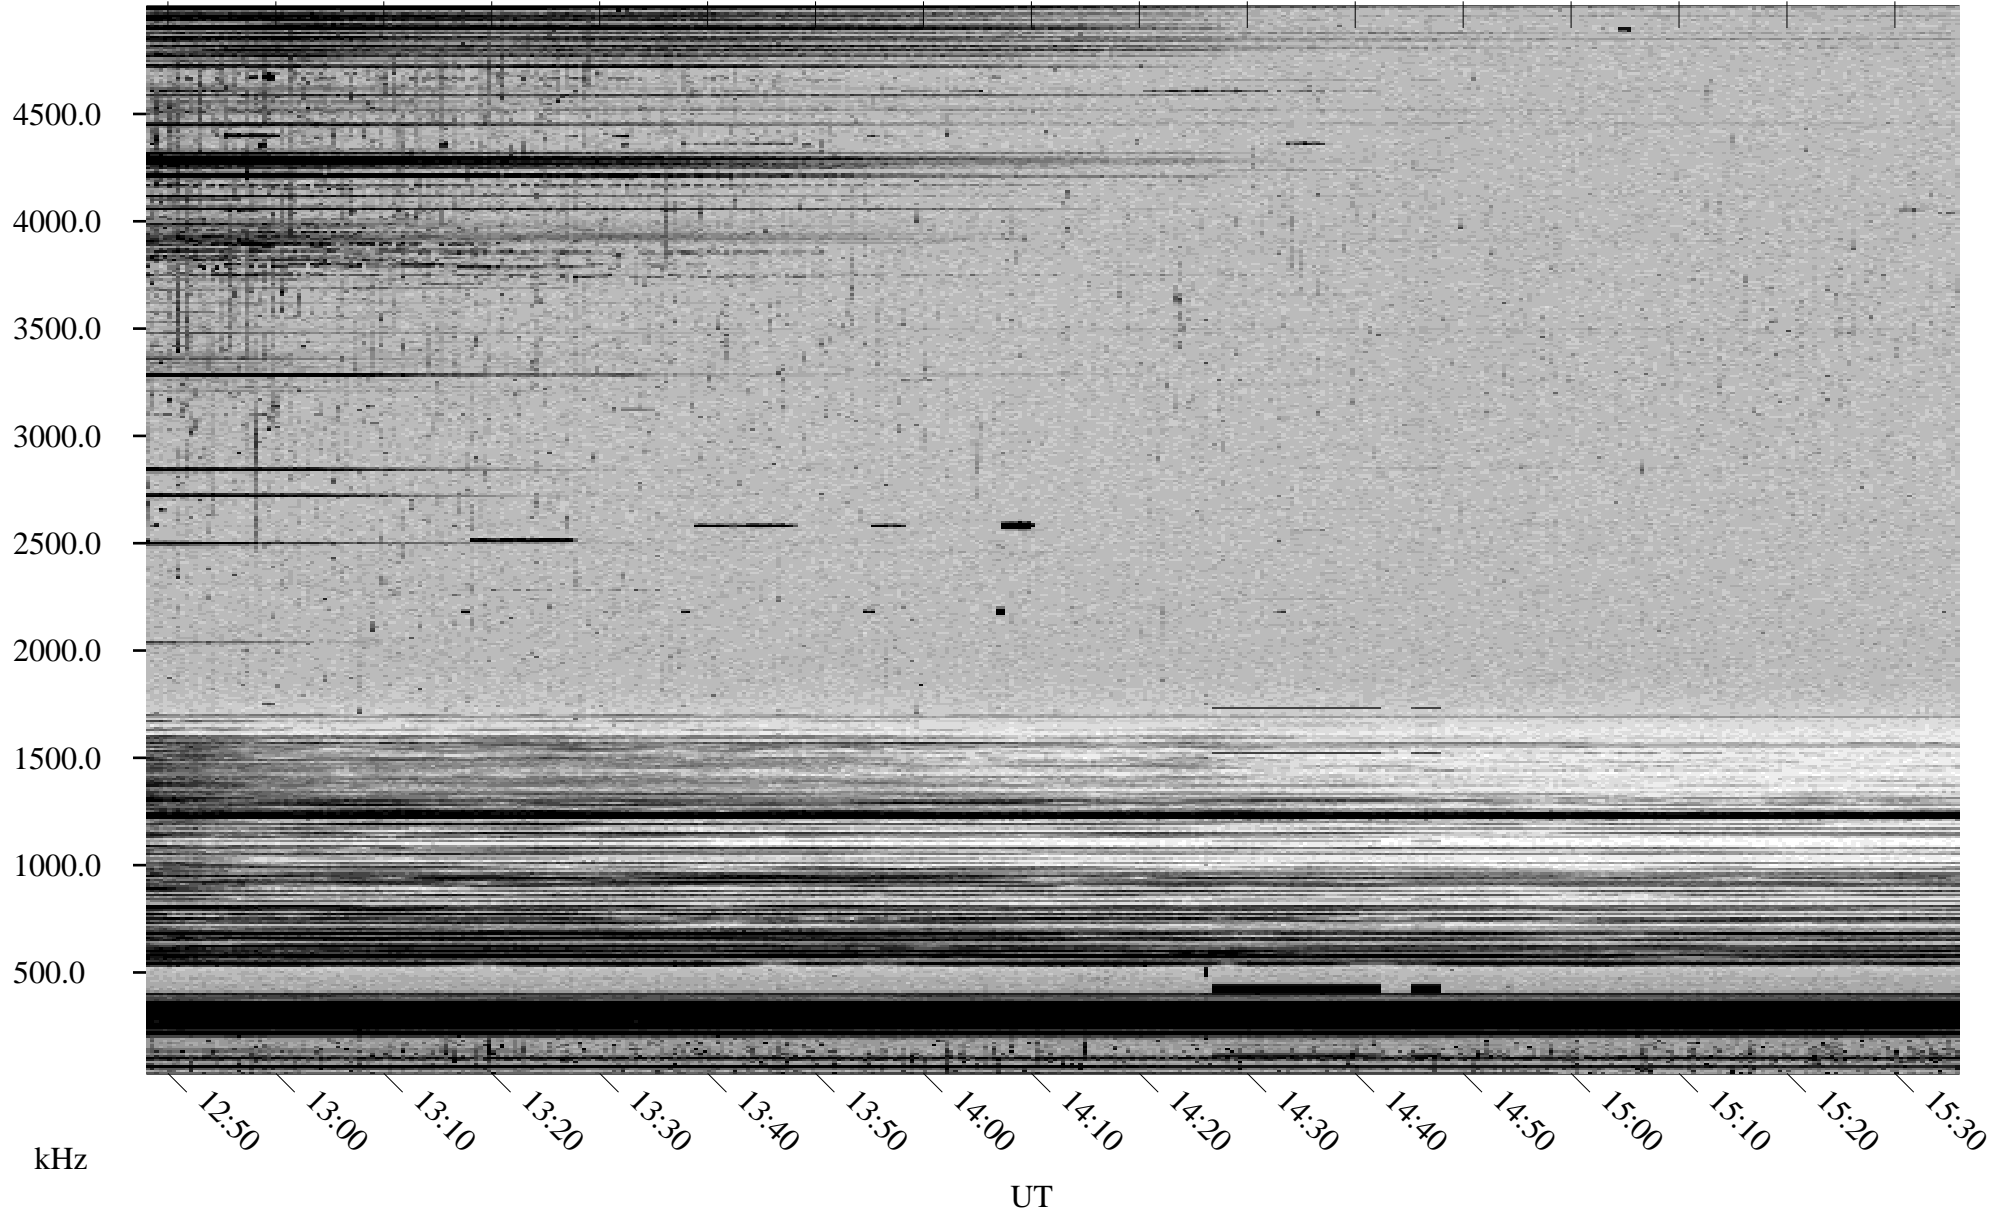

# 10/15/1998 Churchill, Manitoba

Linear Scale    Black = 161    White = 15

ch98287l.r00m max\_12

Page 5

# 10/15/1998 Churchill, Manitoba

Linear Scale    Black = 161    White = 15

ch98287l.r00m max\_12

Page 6

# 10/15/1998 Churchill, Manitoba

Linear Scale    Black = 161    White = 15

ch98287l.r00m max\_12

Page 7

# 10/15/1998 Churchill, Manitoba

Linear Scale    Black = 161    White = 15

ch98287l.r00m max\_12

Page 8

kHz

15:40

15:50

UT