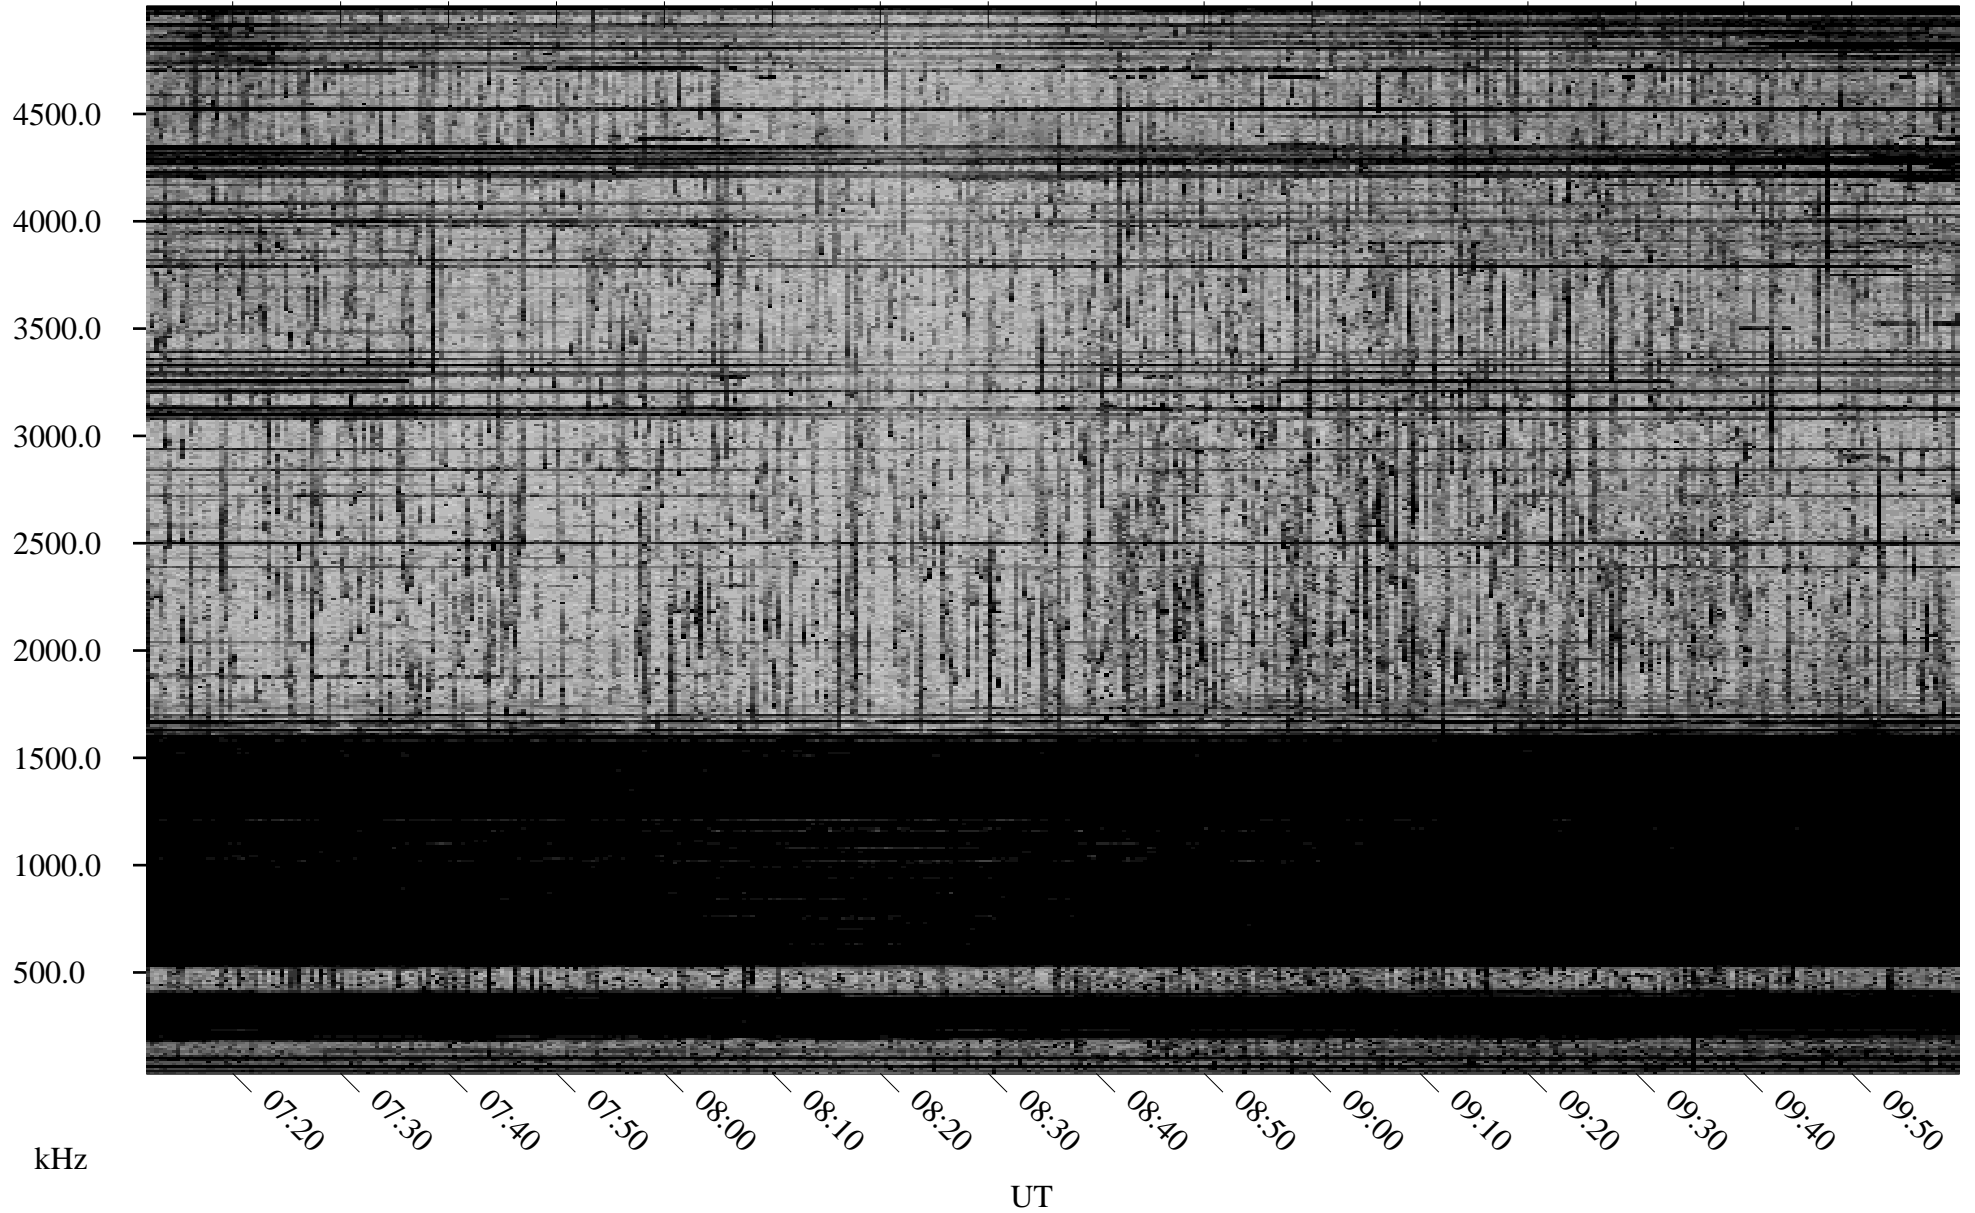

# 10/15/1998 Churchill, Manitoba

Linear Scale    Black = 161    White = 15

ch98287l.r00m max\_12

Page 3

# 10/15/1998 Churchill, Manitoba

Linear Scale    Black = 161    White = 15

ch98287l.r00m max\_12

Page 4

# 10/15/1998 Churchill, Manitoba

Linear Scale    Black = 161    White = 15

ch98287l.r00m max\_12

Page 5

# 10/15/1998 Churchill, Manitoba

Linear Scale    Black = 161    White = 15

ch98287l.r00m max\_12

Page 6