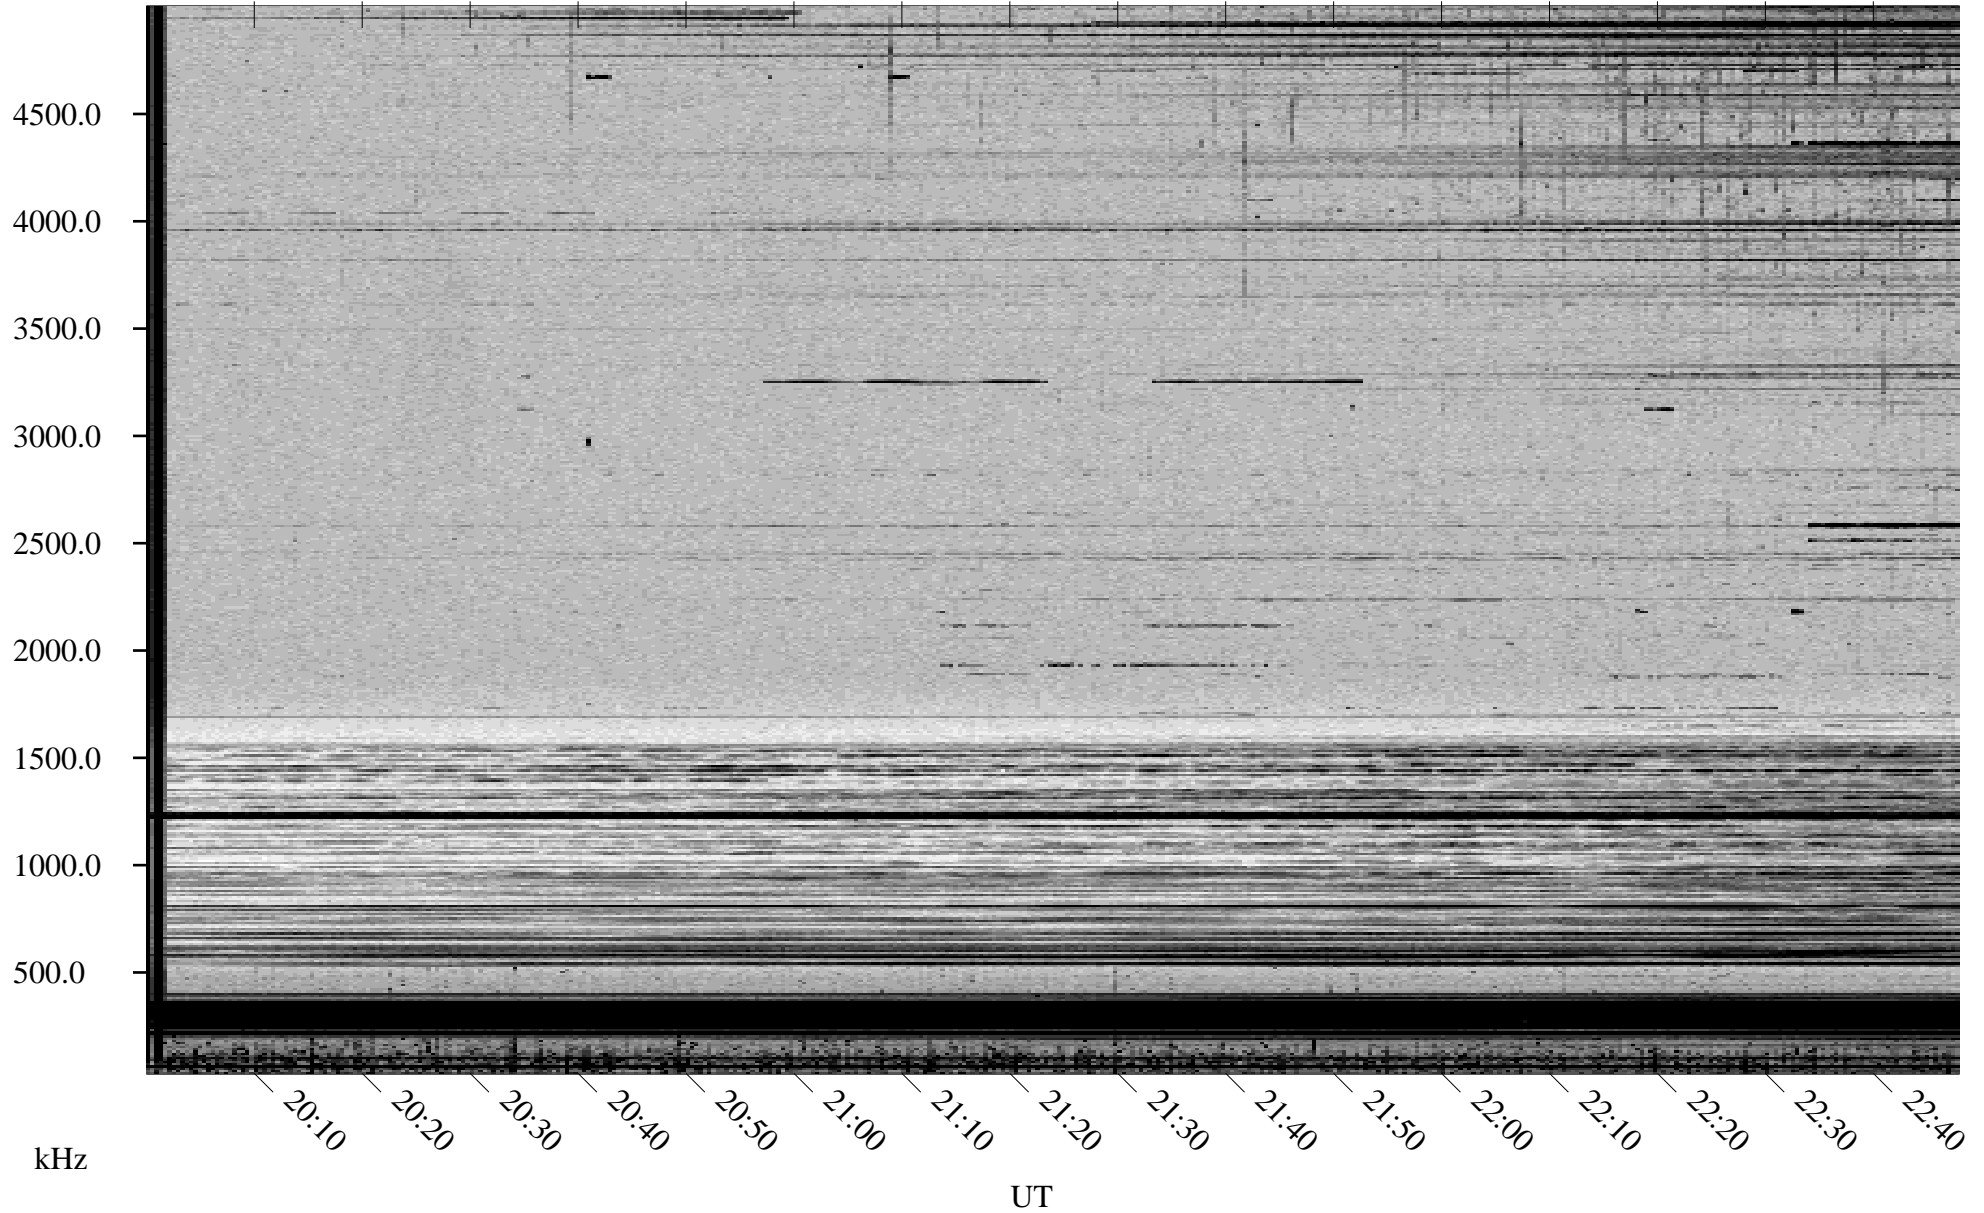

# 10/14/1998 Churchill, Manitoba

Linear Scale    Black = 161    White = 15

ch98287l.r00m max\_12

Page 1

# 10/14/1998 Churchill, Manitoba

Linear Scale    Black = 161    White = 15

ch98287l.r00m max\_12

Page 2

# 10/15/1998 Churchill, Manitoba

Linear Scale    Black = 161    White = 15

ch98287l.r00m max\_12

Page 3

# 10/15/1998 Churchill, Manitoba

Linear Scale    Black = 161    White = 15

ch98287l.r00m max\_12

Page 4