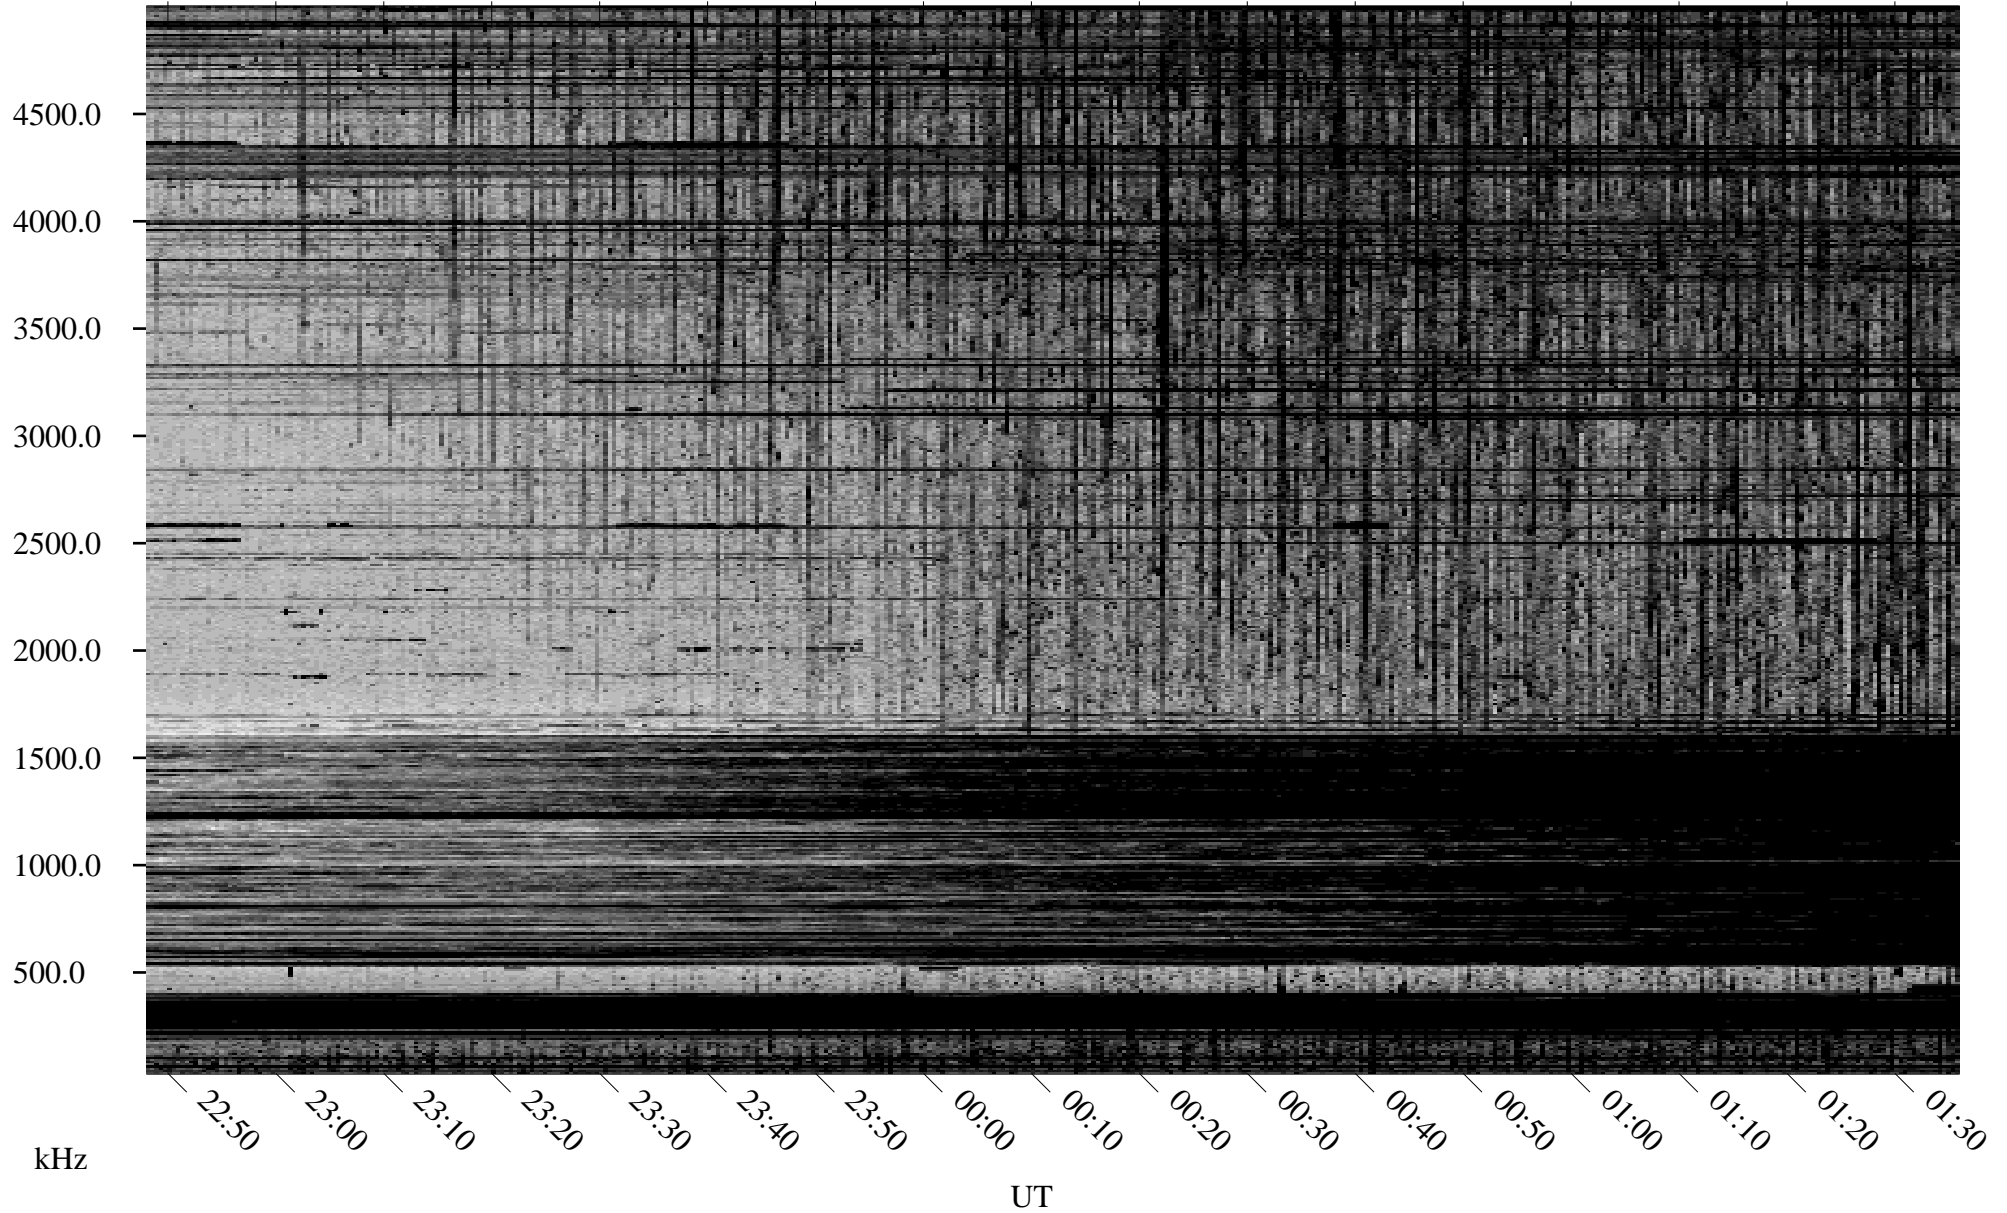

# 10/14/1998 Churchill, Manitoba

Linear Scale    Black = 161    White = 15

ch98287l.r00m max\_12

Page 1

# 10/14/1998 Churchill, Manitoba

Linear Scale    Black = 161    White = 15

ch98287l.r00m max\_12

Page 2

# 10/15/1998 Churchill, Manitoba

Linear Scale    Black = 161    White = 15

ch98287l.r00m max\_12

Page 3

# 10/15/1998 Churchill, Manitoba

Linear Scale    Black = 161    White = 15

ch98287l.r00m max\_12

Page 4