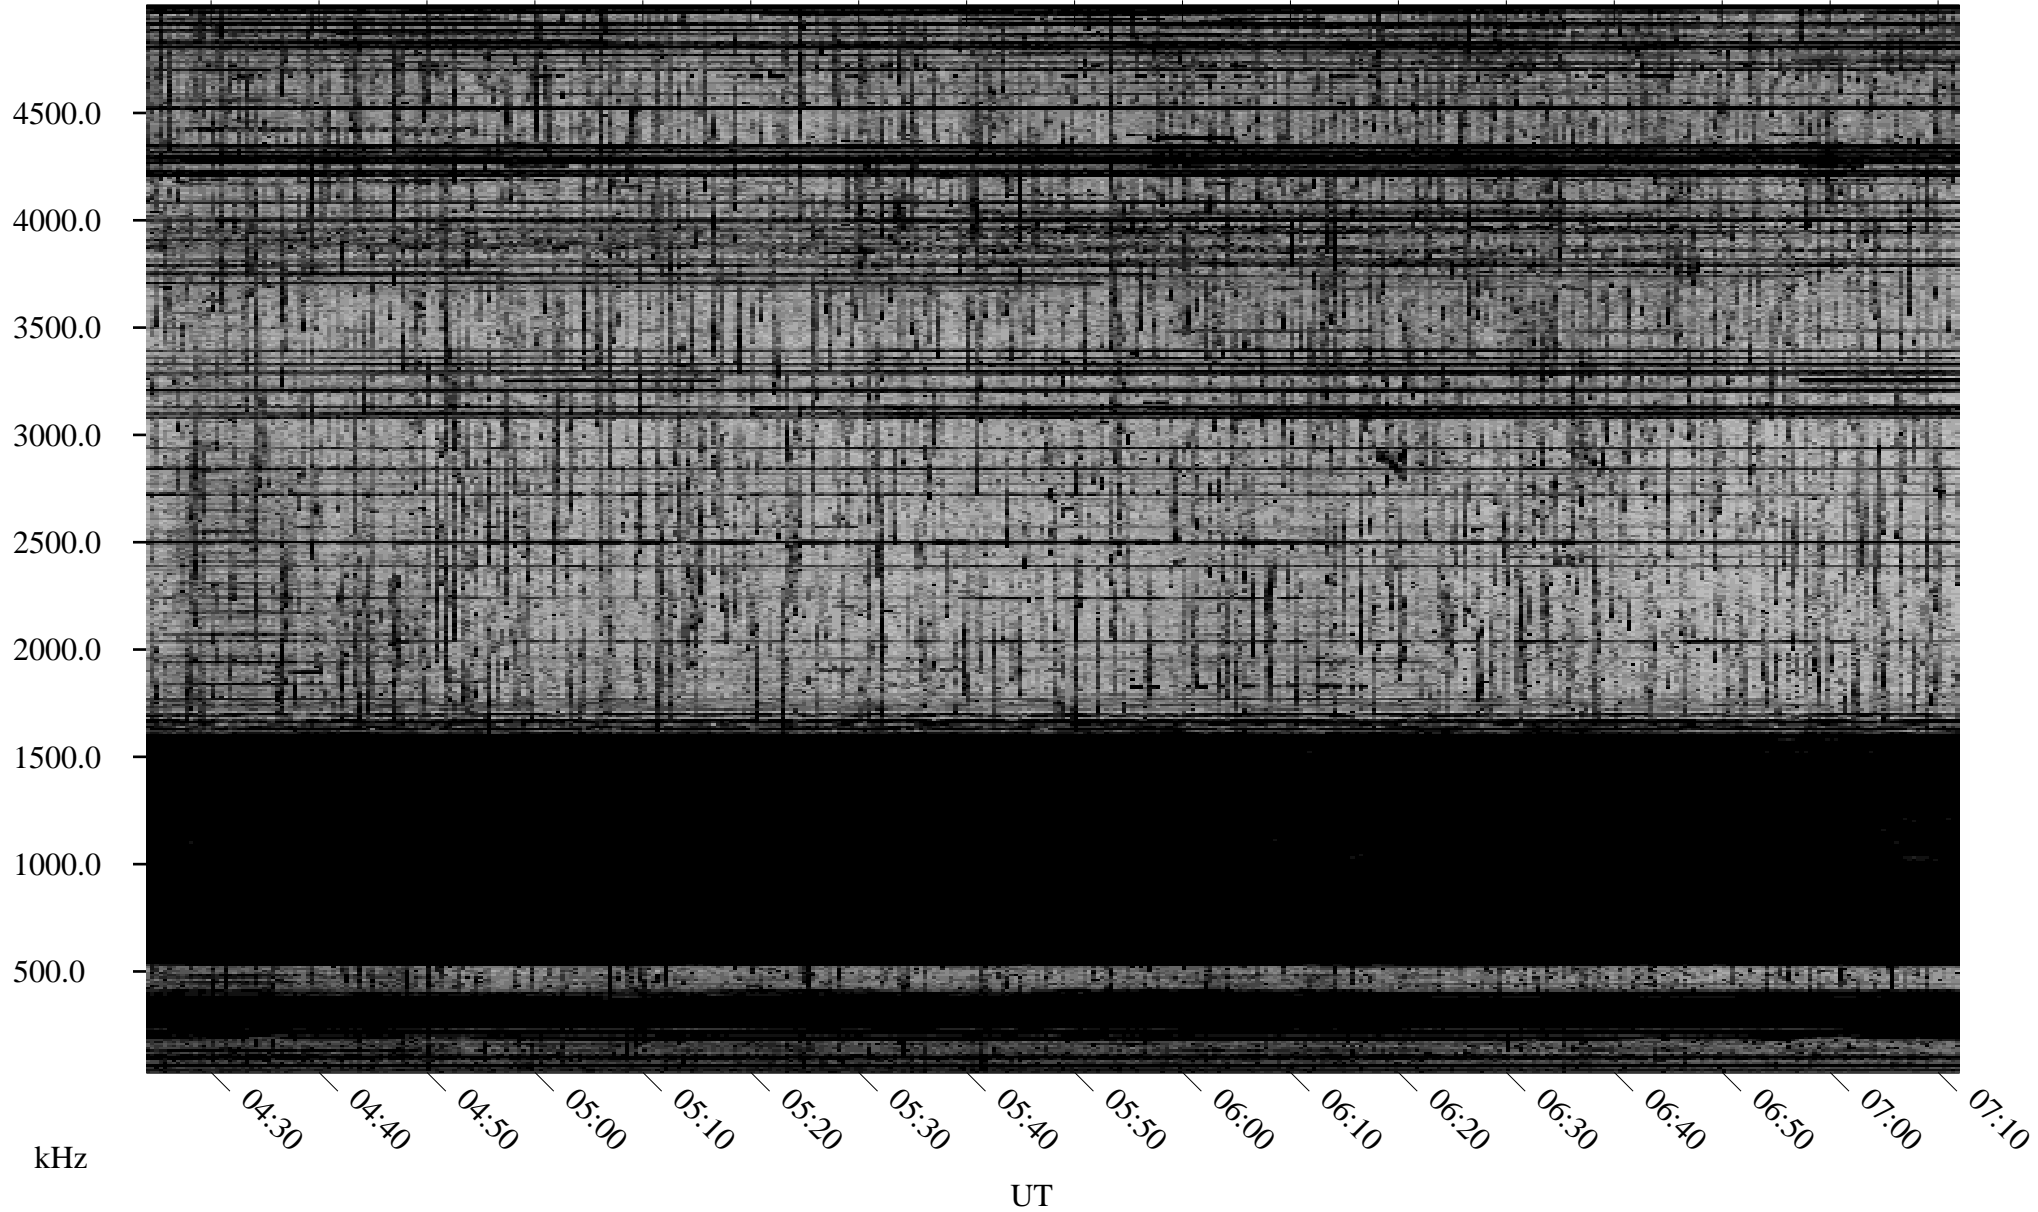

# 10/14/1998 Churchill, Manitoba

Linear Scale    Black = 161    White = 15

ch98287l.r00m max\_12

Page 1

# 10/14/1998 Churchill, Manitoba

Linear Scale    Black = 161    White = 15

ch98287l.r00m max\_12

Page 2

# 10/15/1998 Churchill, Manitoba

Linear Scale    Black = 161    White = 15

ch98287l.r00m max\_12

Page 3

# 10/15/1998 Churchill, Manitoba

Linear Scale    Black = 161    White = 15

ch98287l.r00m max\_12

Page 4