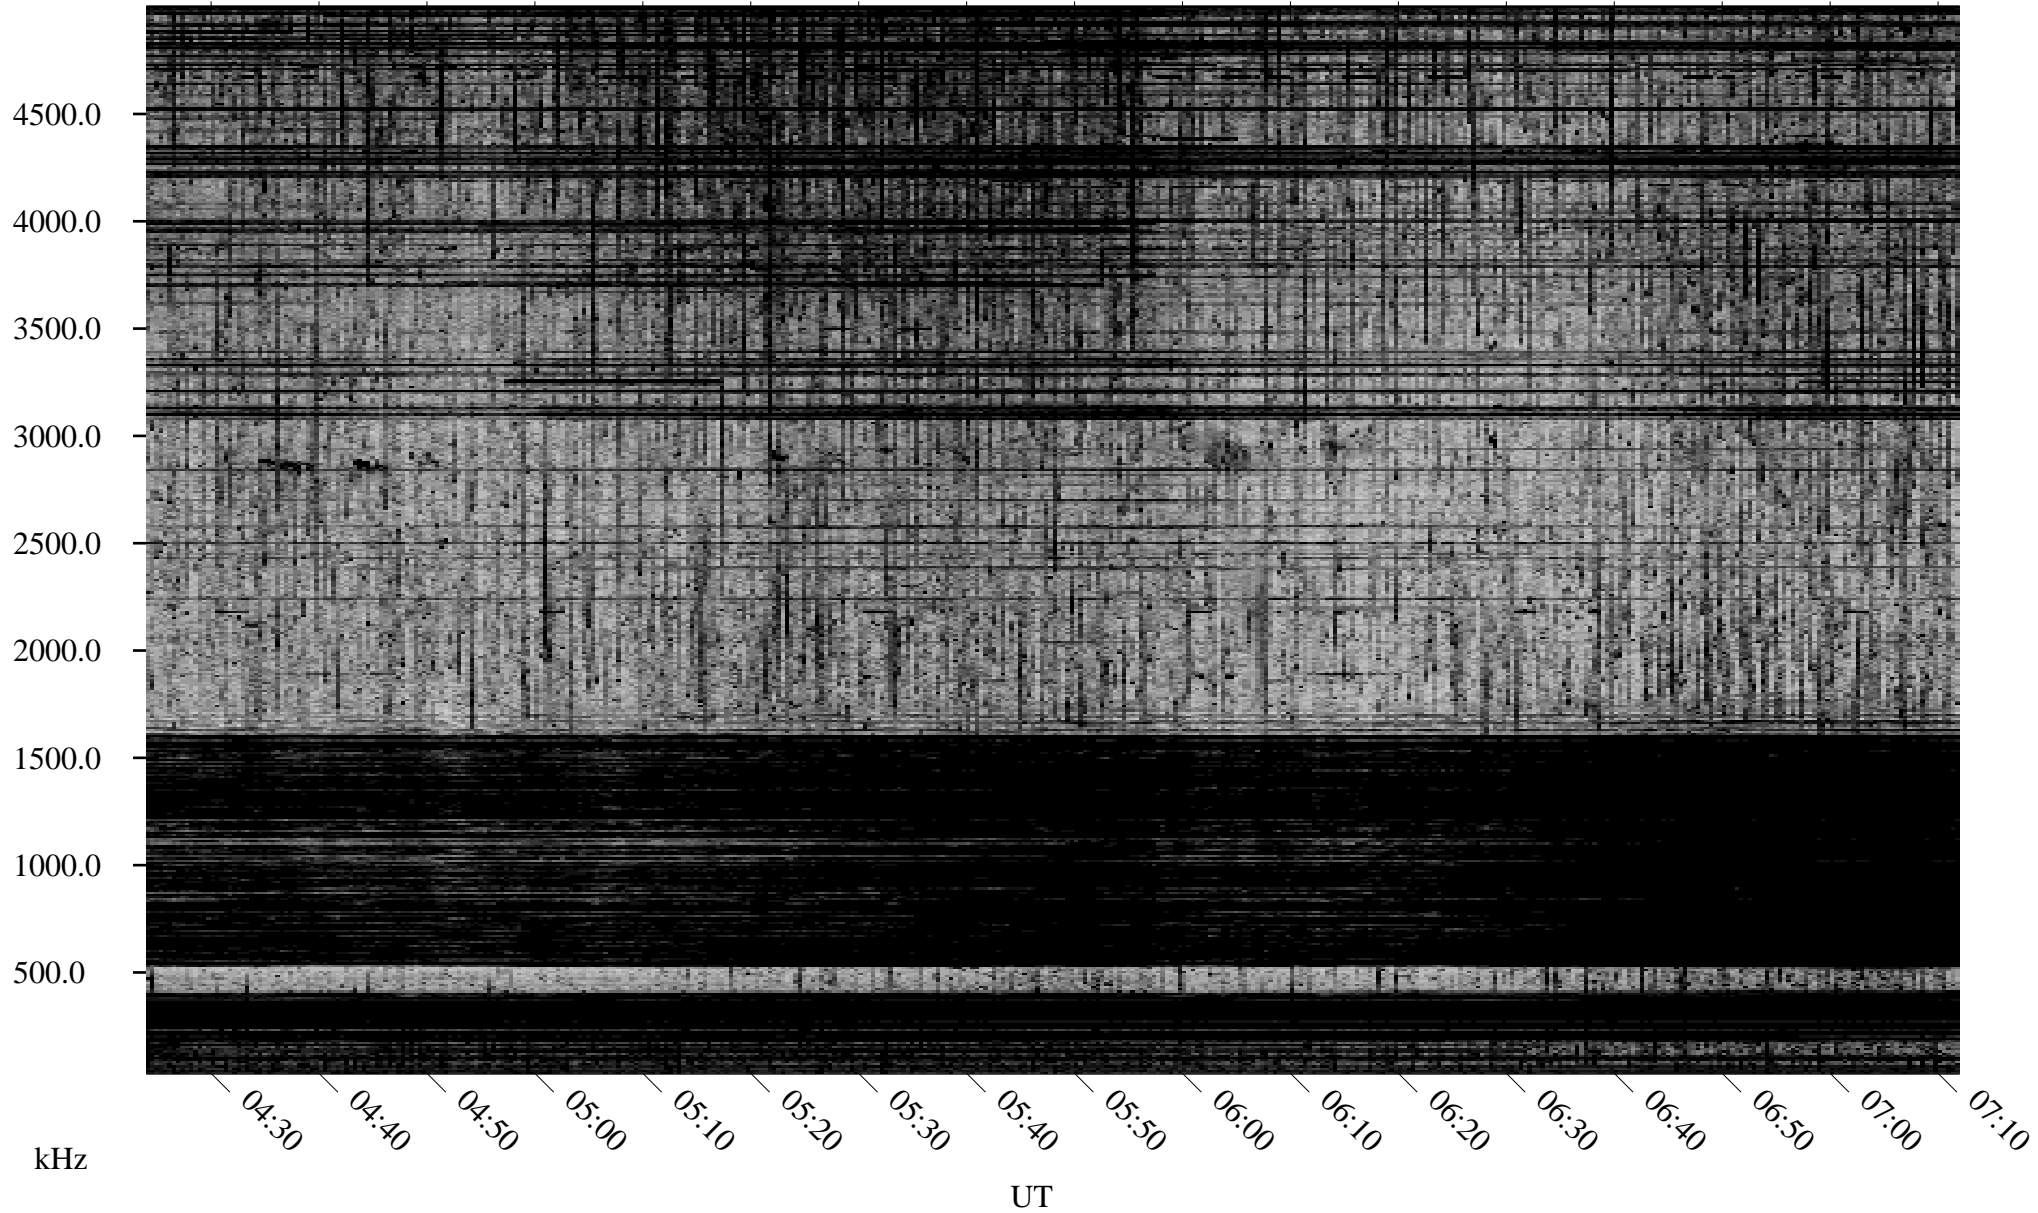

# 10/15/1998 Churchill, Manitoba

Linear Scale    Black = 161    White = 15

ch98288l.r00m max\_12

Page 1

# 10/15/1998 Churchill, Manitoba

Linear Scale    Black = 161    White = 15

ch98288l.r00m max\_12

Page 2

# 10/16/1998 Churchill, Manitoba

Linear Scale    Black = 161    White = 15

ch98288l.r00m max\_12

Page 3

# 10/16/1998 Churchill, Manitoba

Linear Scale    Black = 161    White = 15

ch98288l.r00m max\_12

Page 4