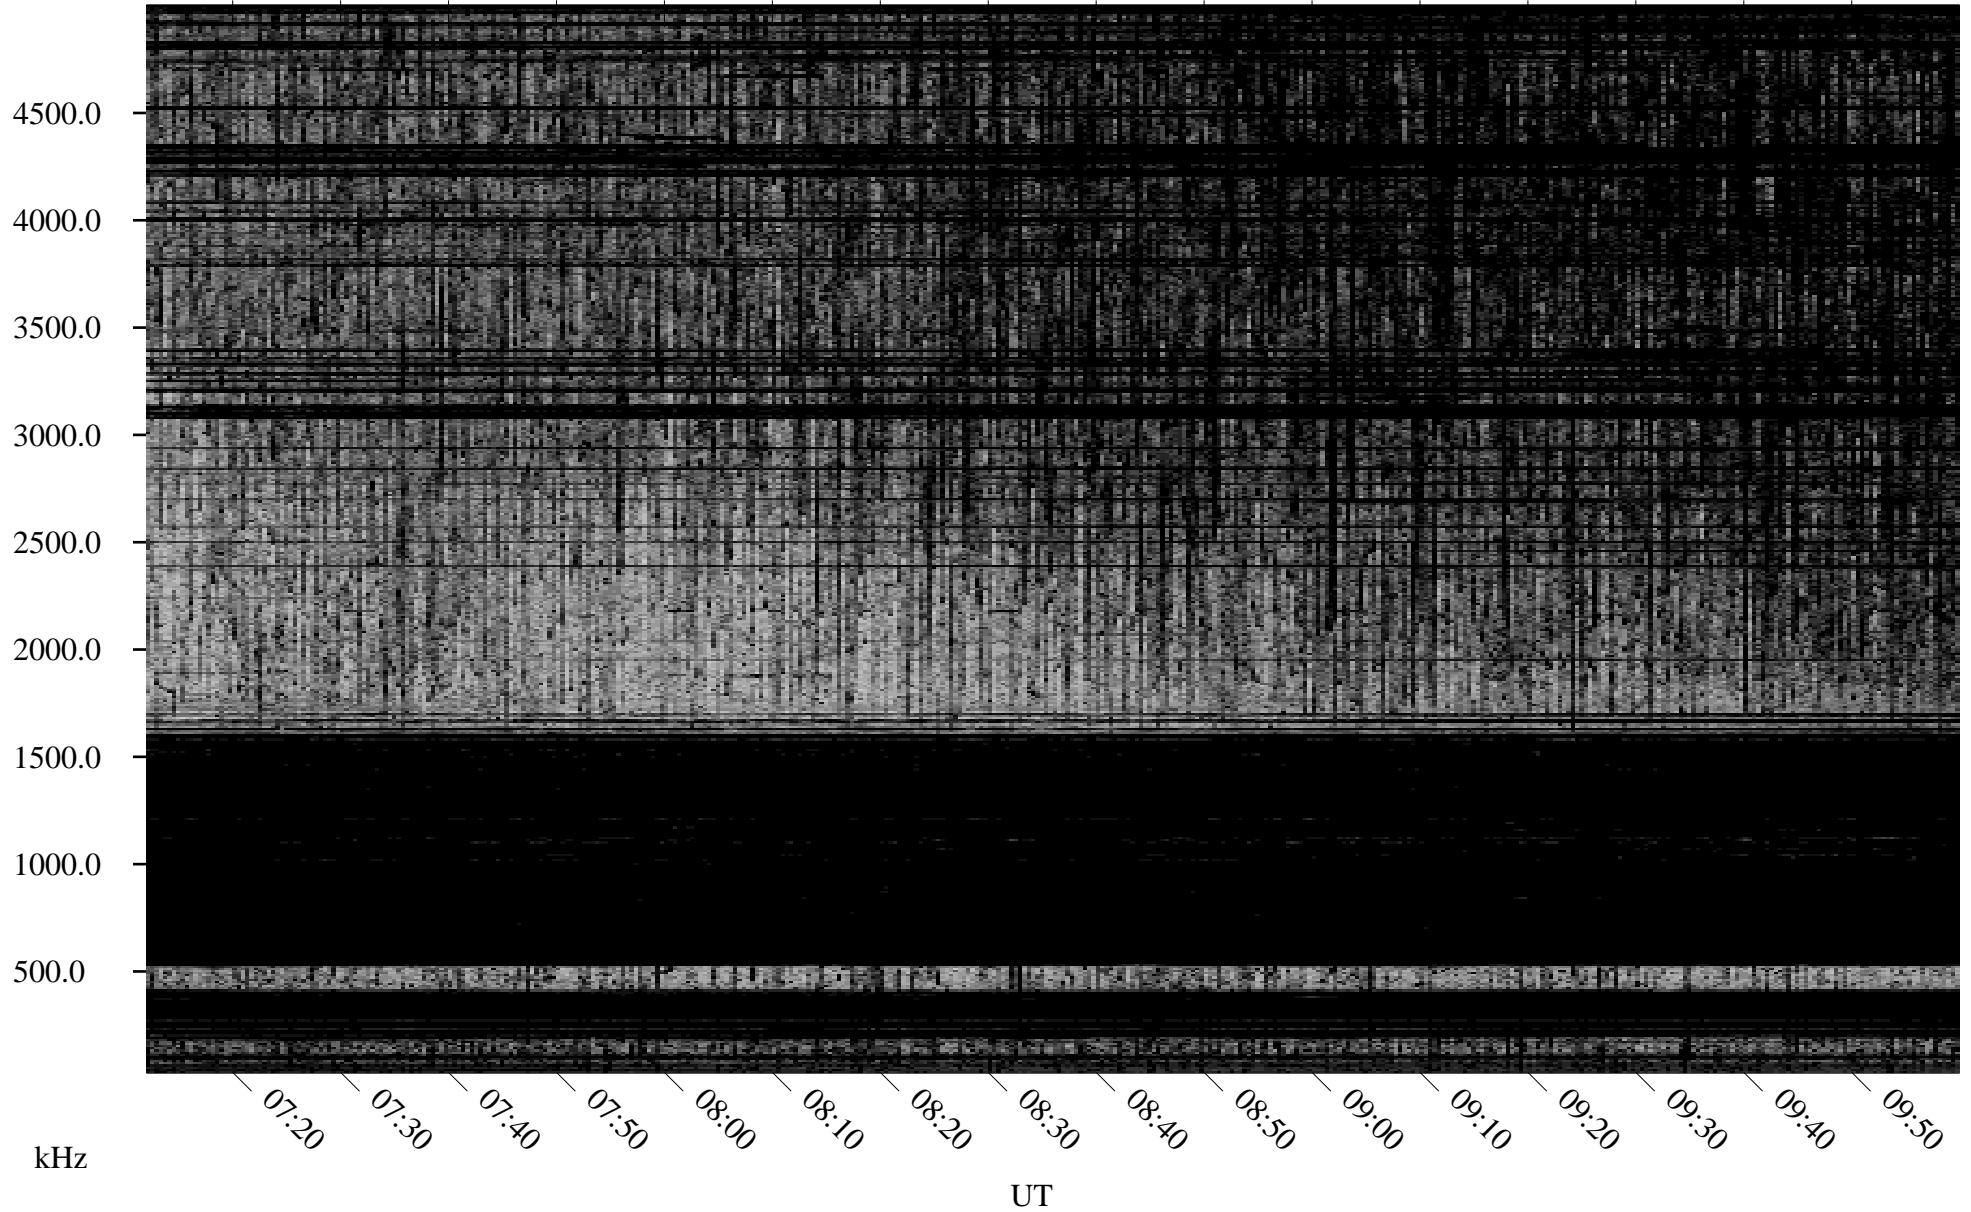

# 10/15/1998 Churchill, Manitoba

Linear Scale    Black = 161    White = 15

ch98288l.r00m max\_12

Page 1

# 10/16/1998 Churchill, Manitoba

Linear Scale    Black = 161    White = 15

ch98288l.r00m max\_12

Page 4

# 10/16/1998 Churchill, Manitoba

Linear Scale    Black = 161    White = 15

ch98288l.r00m max\_12

Page 5

# 10/16/1998 Churchill, Manitoba

Linear Scale    Black = 161    White = 15

ch98288l.r00m max\_12

Page 6