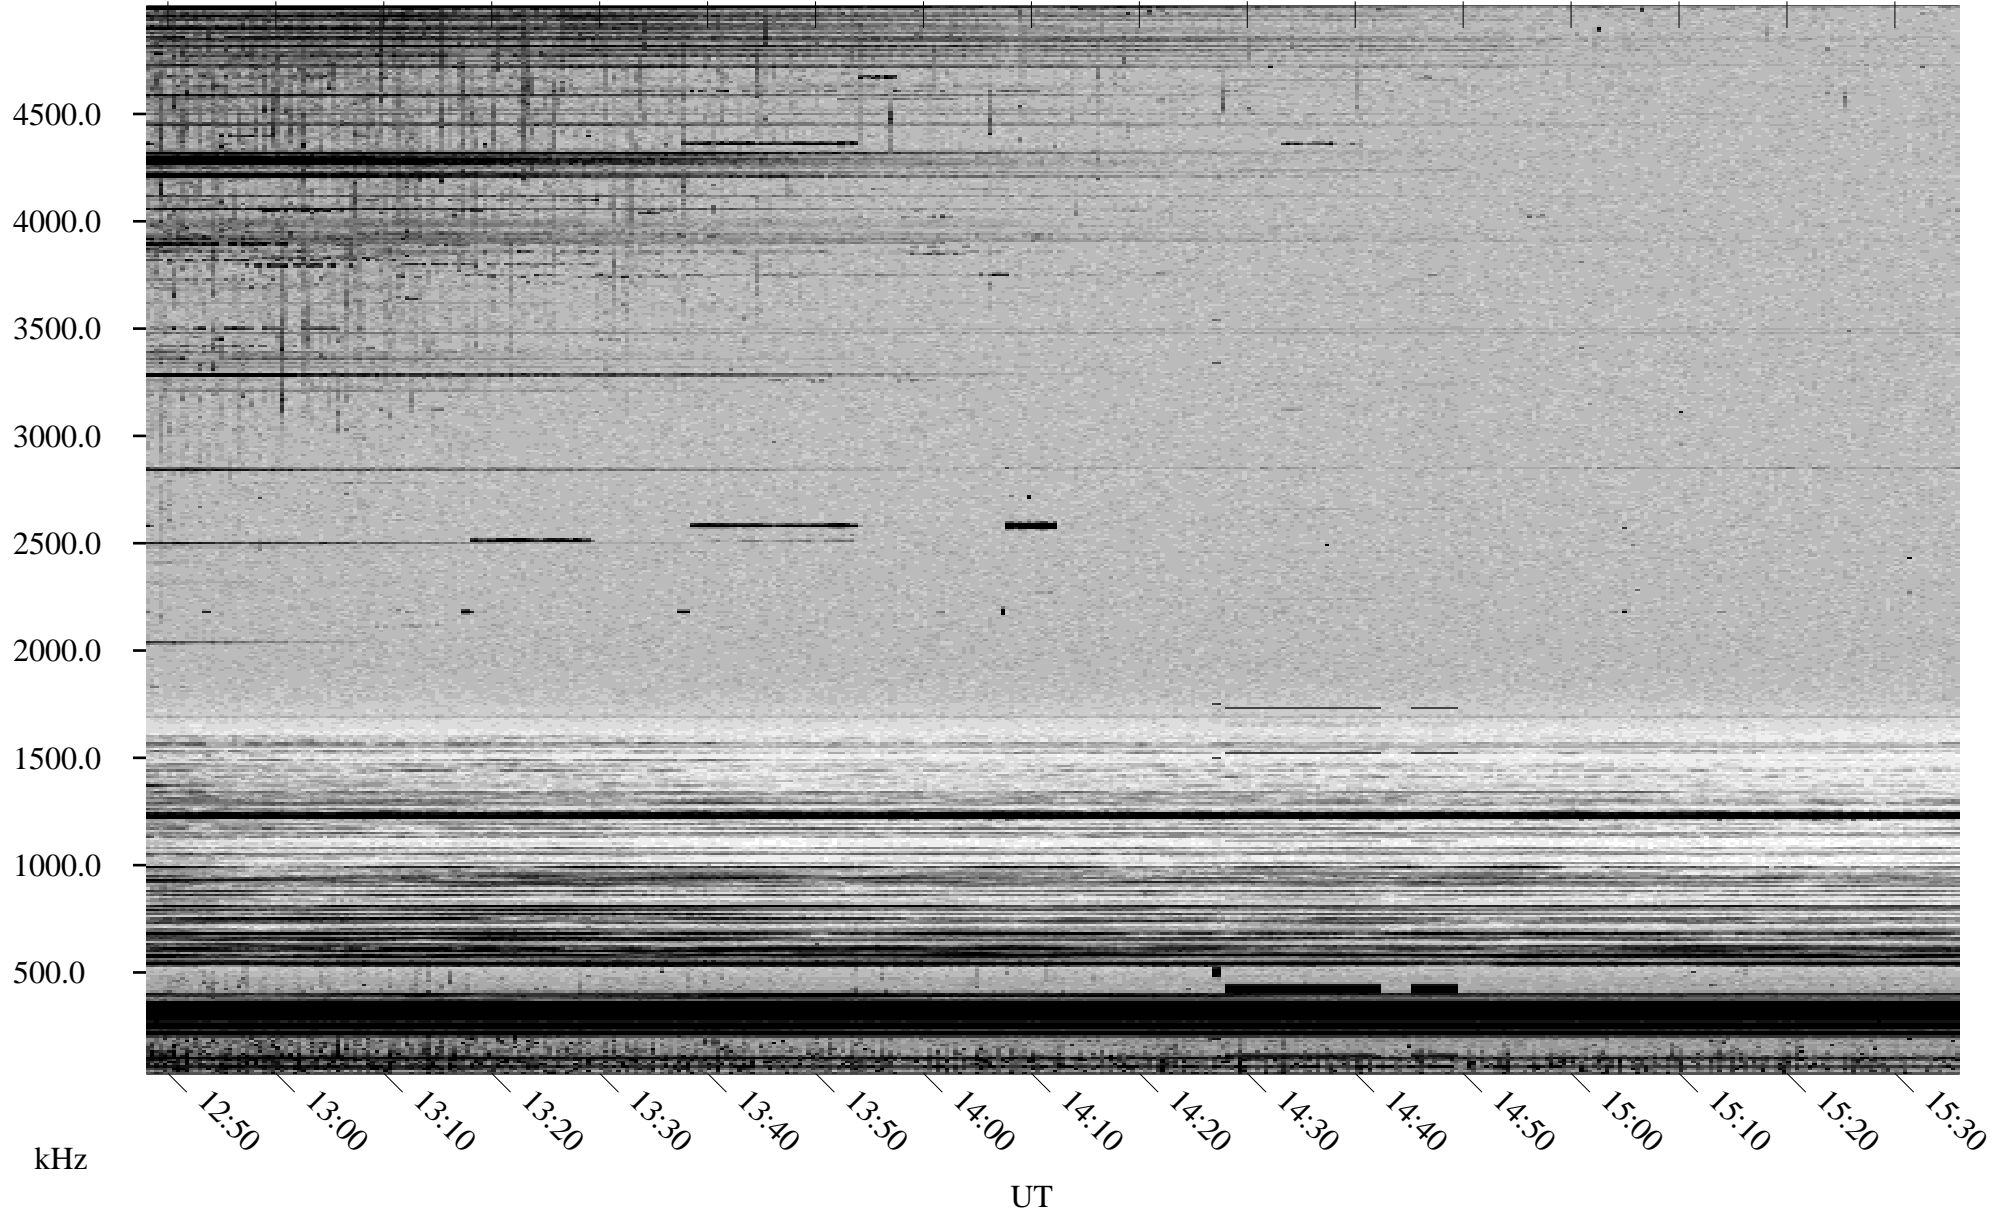

# 10/16/1998 Churchill, Manitoba

Linear Scale    Black = 161    White = 15

ch98288l.r00m max\_12

Page 5

# 10/16/1998 Churchill, Manitoba

Linear Scale    Black = 161    White = 15

ch98288l.r00m max\_12

Page 6

# 10/16/1998 Churchill, Manitoba

Linear Scale    Black = 161    White = 15

ch98288l.r00m max\_12

Page 7

# 10/16/1998 Churchill, Manitoba

Linear Scale    Black = 161    White = 15

ch98288l.r00m max\_12

Page 8