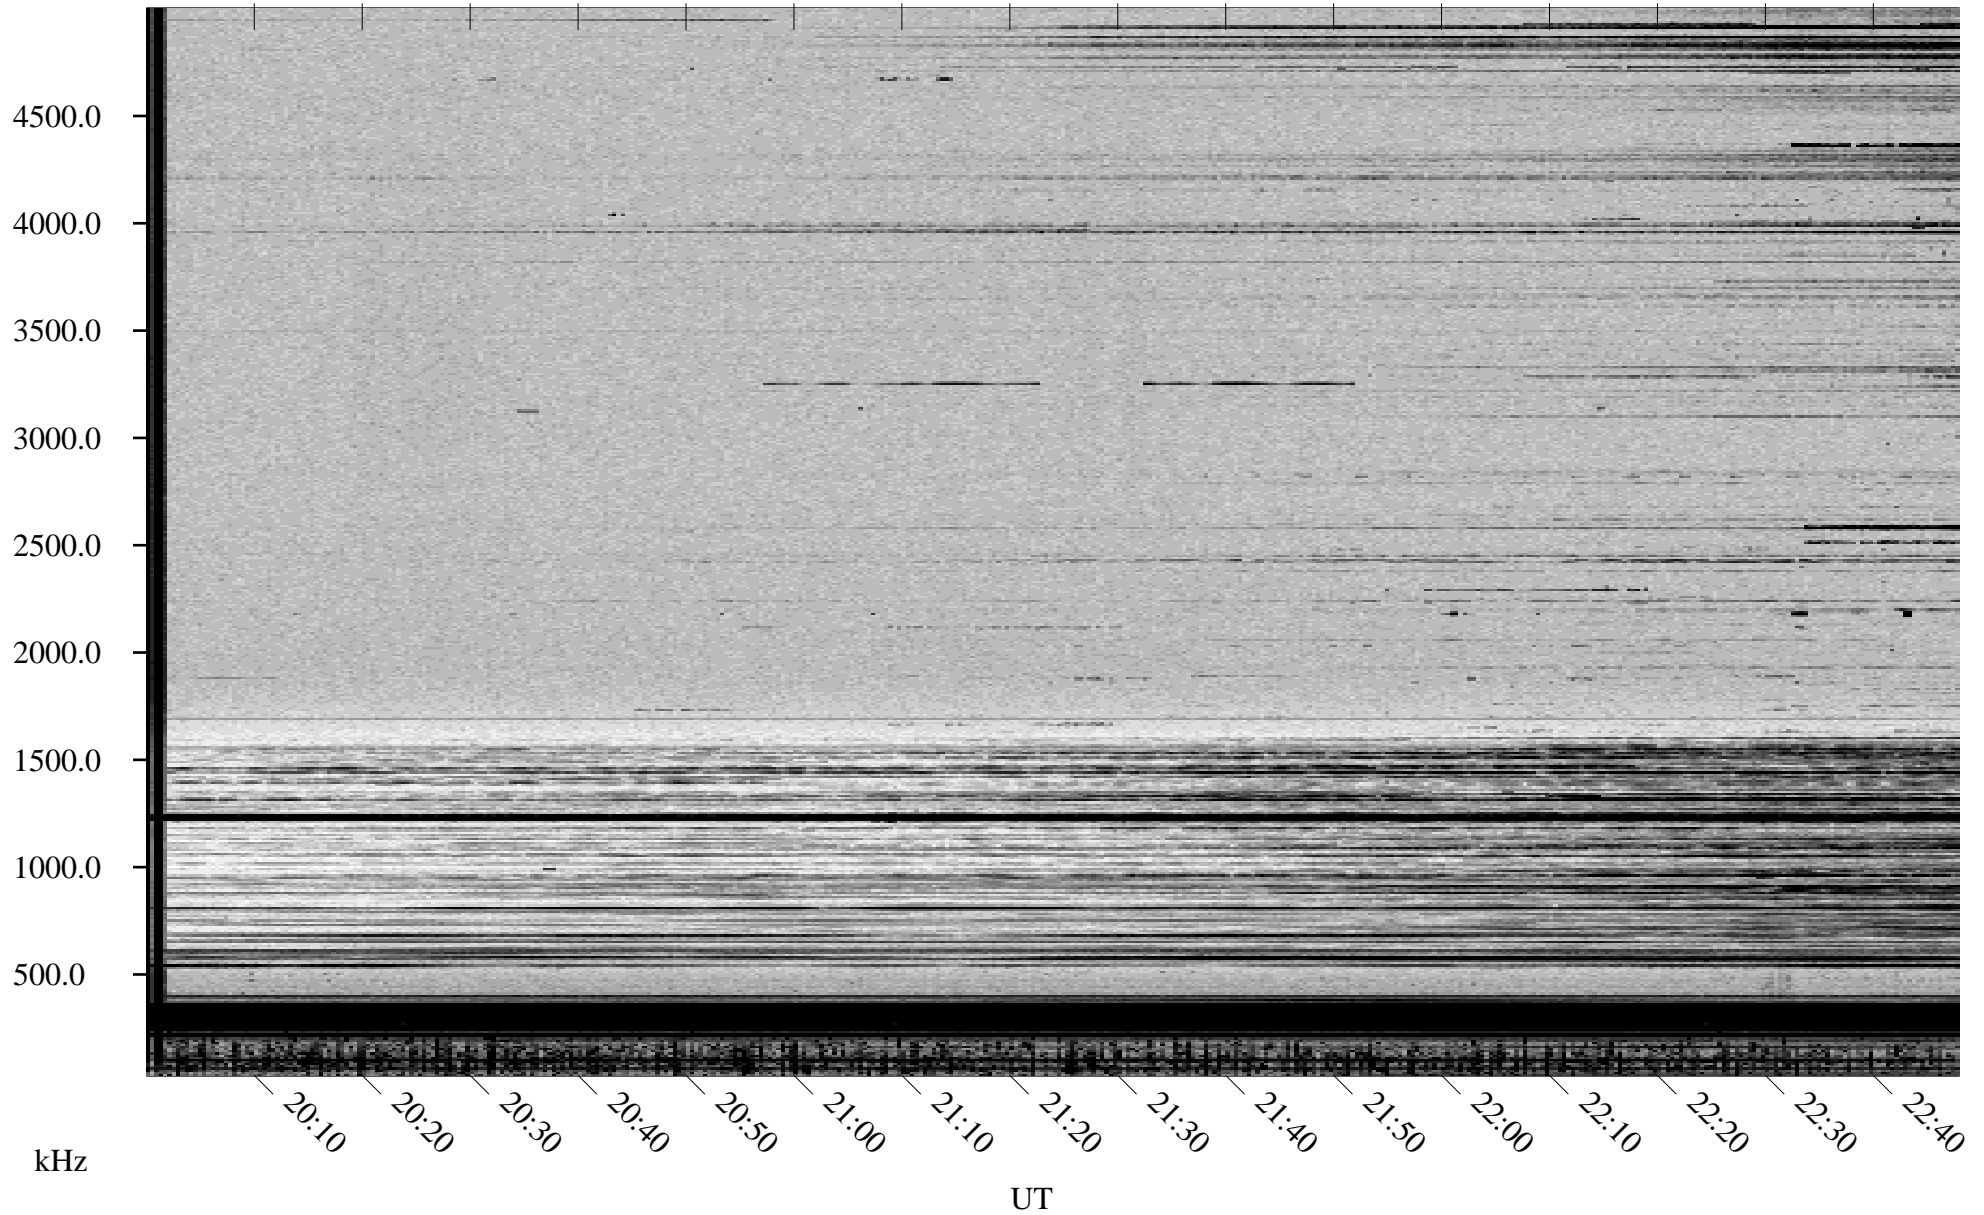

# 10/15/1998 Churchill, Manitoba

Linear Scale    Black = 161    White = 15

ch98288l.r00m max\_12

Page 1

# 10/15/1998 Churchill, Manitoba

Linear Scale    Black = 161    White = 15

ch98288l.r00m max\_12

Page 2

# 10/16/1998 Churchill, Manitoba

Linear Scale    Black = 161    White = 15

ch98288l.r00m max\_12

Page 3

# 10/16/1998 Churchill, Manitoba

Linear Scale    Black = 161    White = 15

ch98288l.r00m max\_12

Page 4