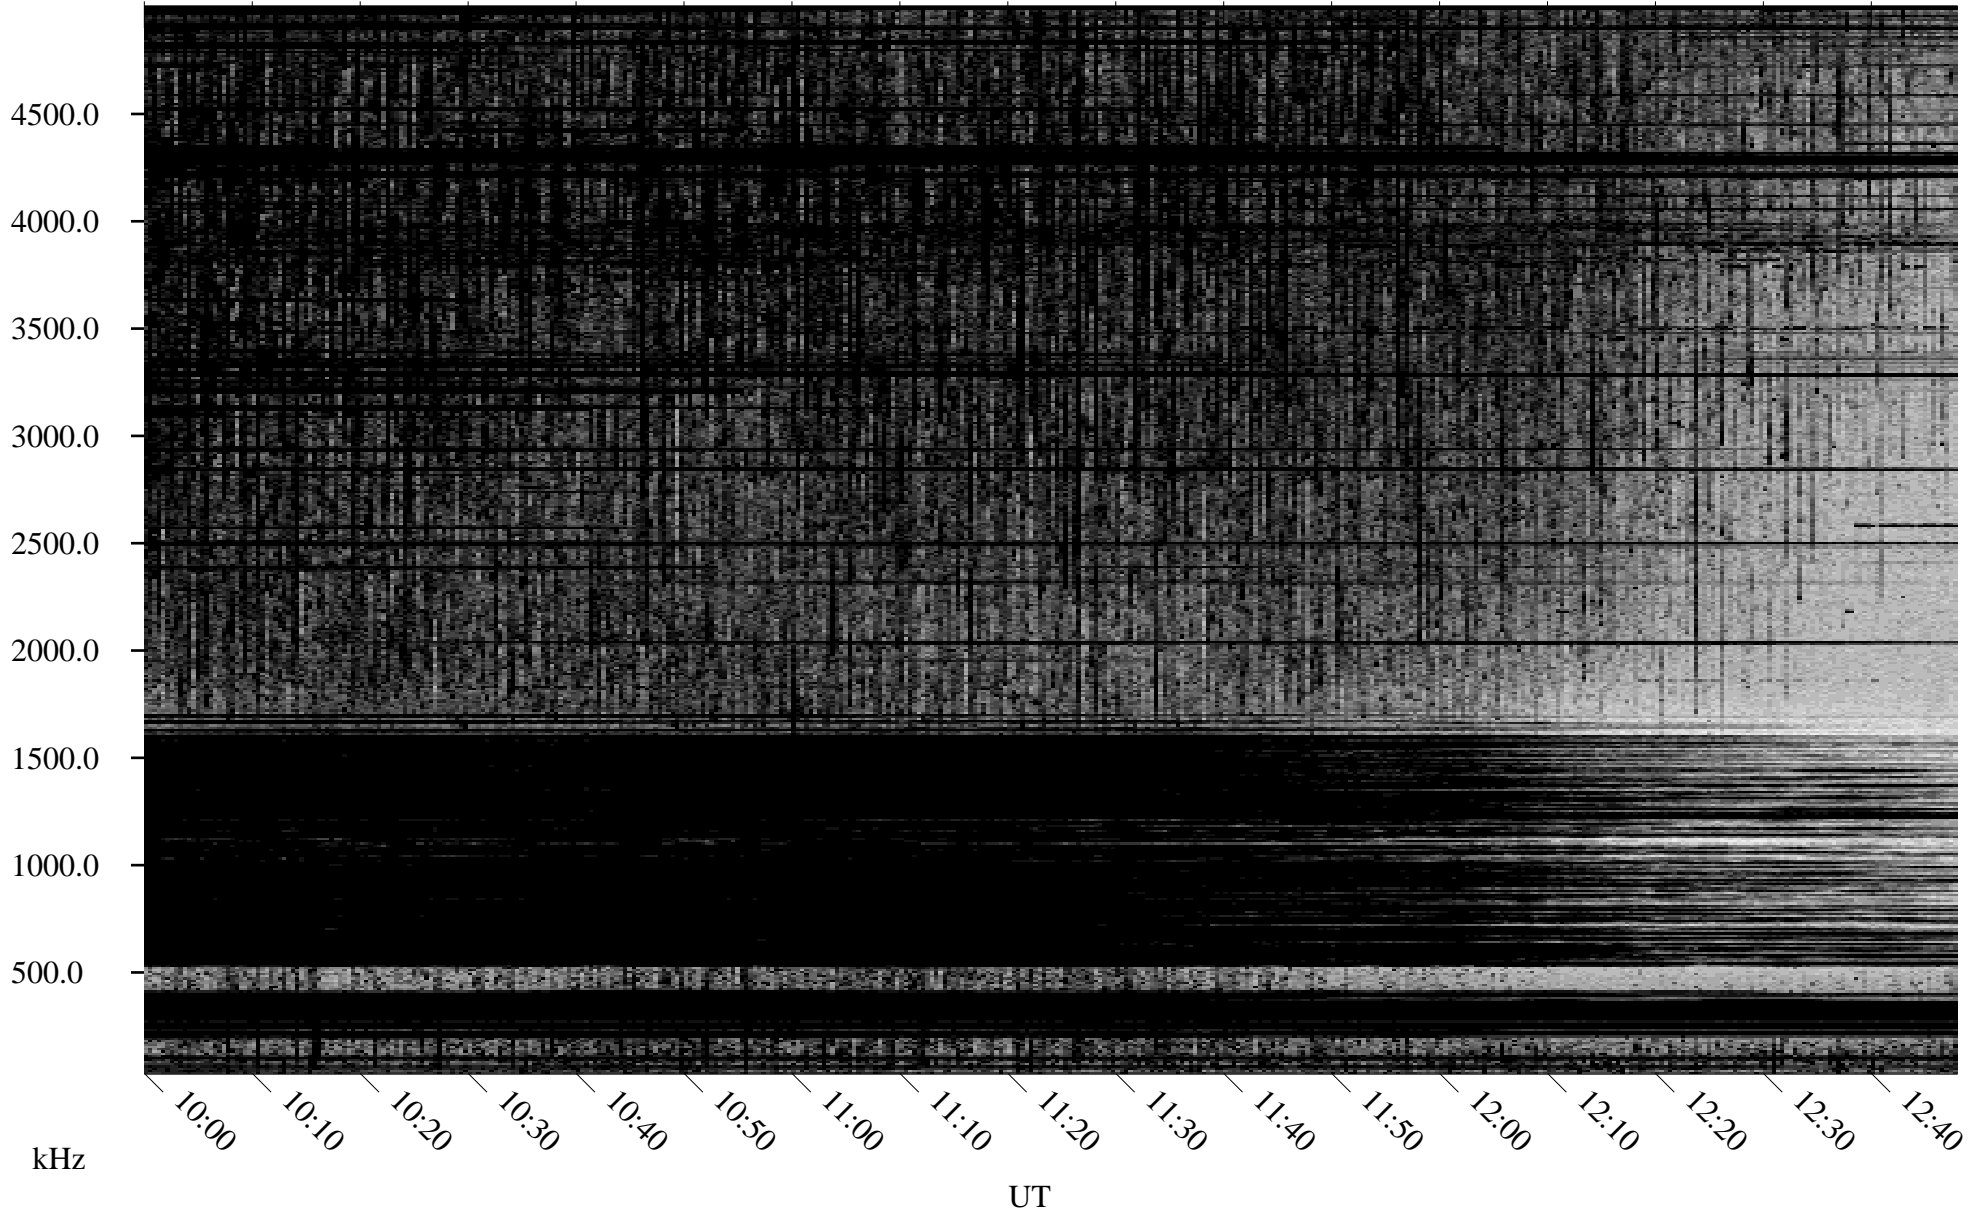

# 10/16/1998 Churchill, Manitoba

Linear Scale    Black = 161    White = 15

ch98288l.r00m max\_12

Page 5

# 10/16/1998 Churchill, Manitoba

Linear Scale    Black = 161    White = 15

ch98288l.r00m max\_12

Page 6

# 10/16/1998 Churchill, Manitoba

Linear Scale    Black = 161    White = 15

ch98288l.r00m max\_12

Page 7