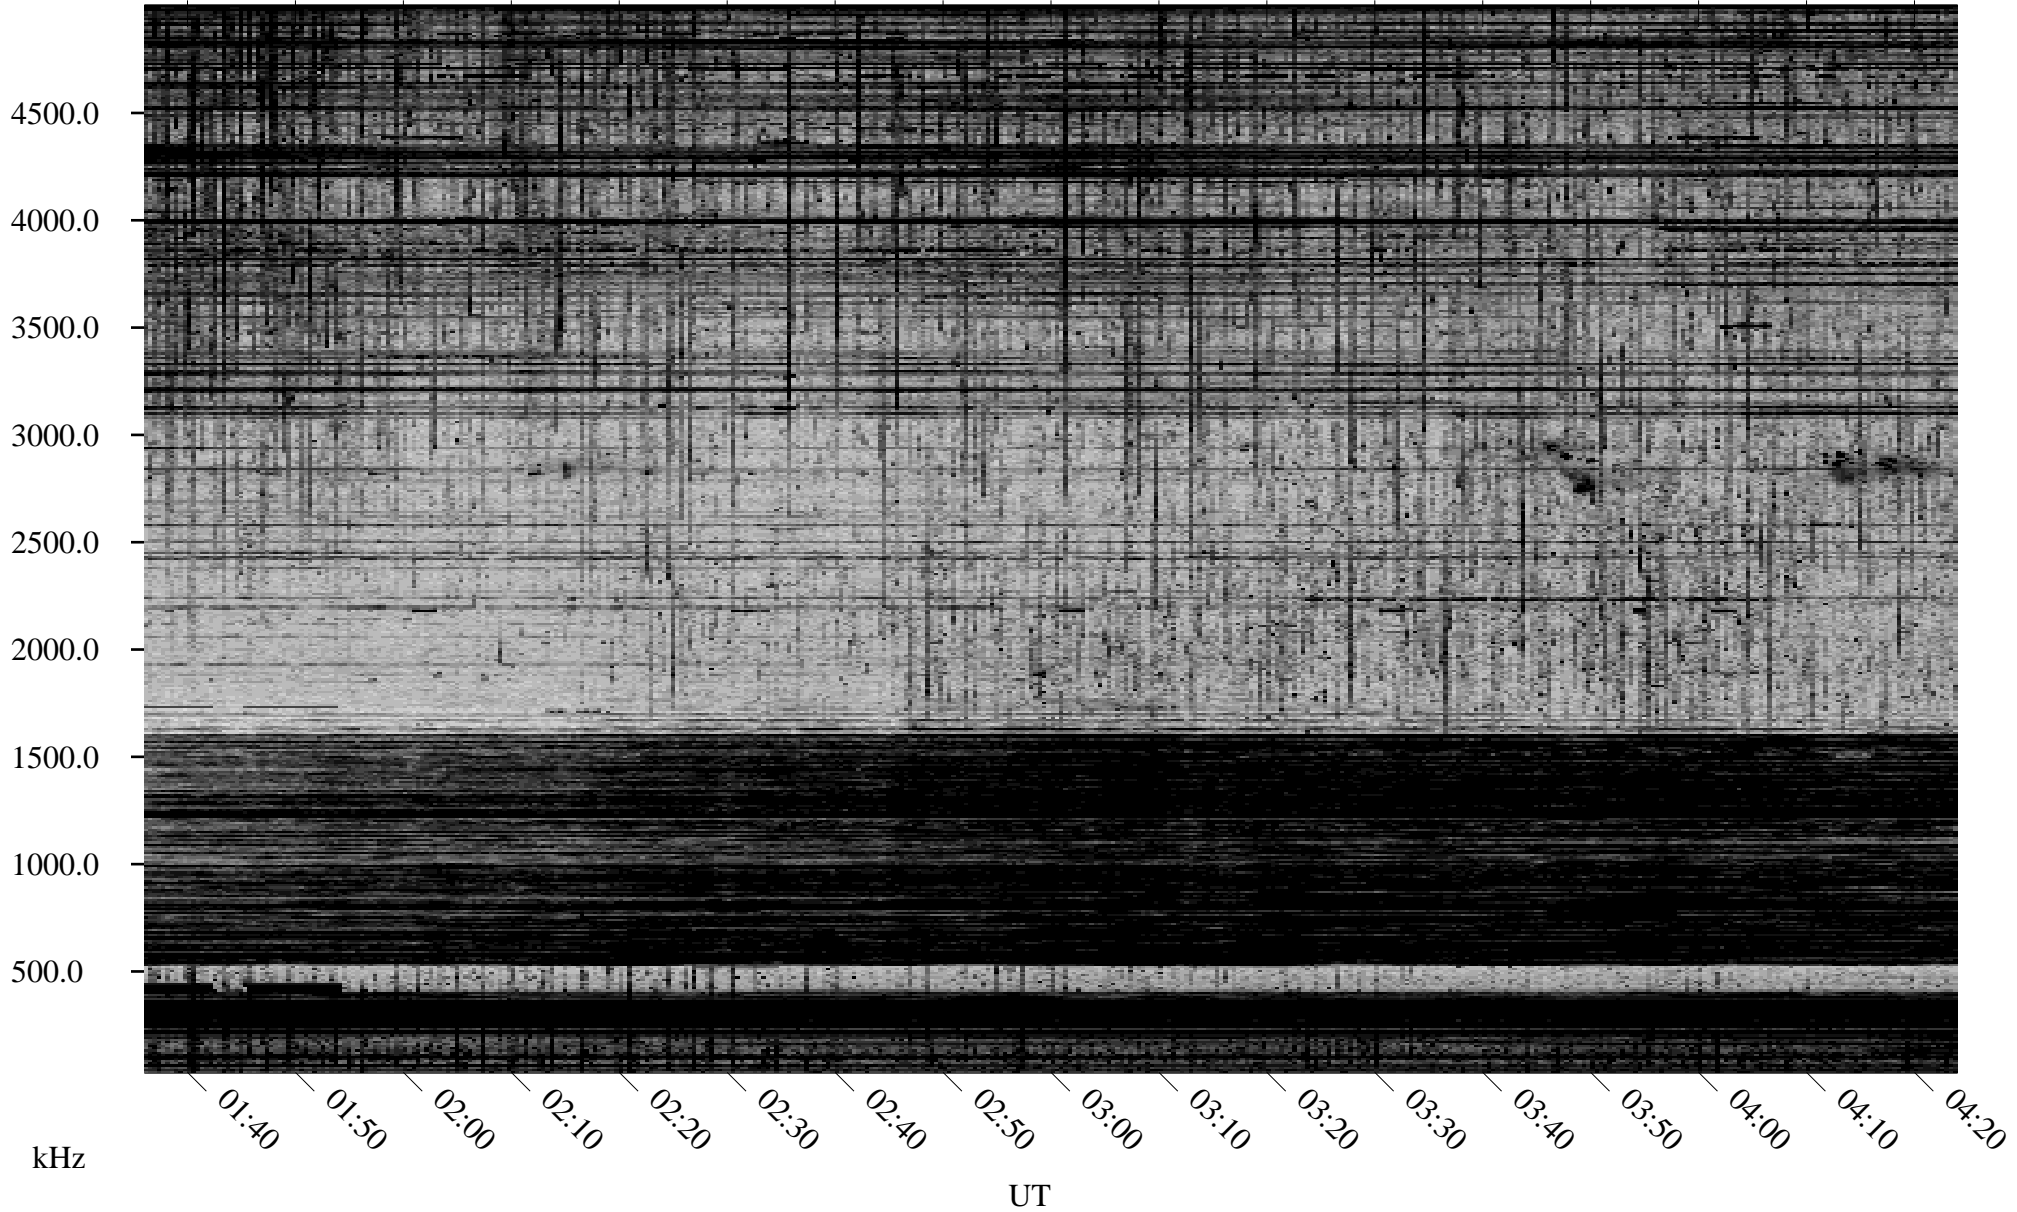

# 10/15/1998 Churchill, Manitoba

Linear Scale    Black = 161    White = 15

ch98288l.r00m max\_12

Page 1

# 10/15/1998 Churchill, Manitoba

Linear Scale    Black = 161    White = 15

ch98288l.r00m max\_12

Page 2

# 10/16/1998 Churchill, Manitoba

Linear Scale    Black = 161    White = 15

ch98288l.r00m max\_12

Page 3

# 10/16/1998 Churchill, Manitoba

Linear Scale    Black = 161    White = 15

ch98288l.r00m max\_12

Page 4