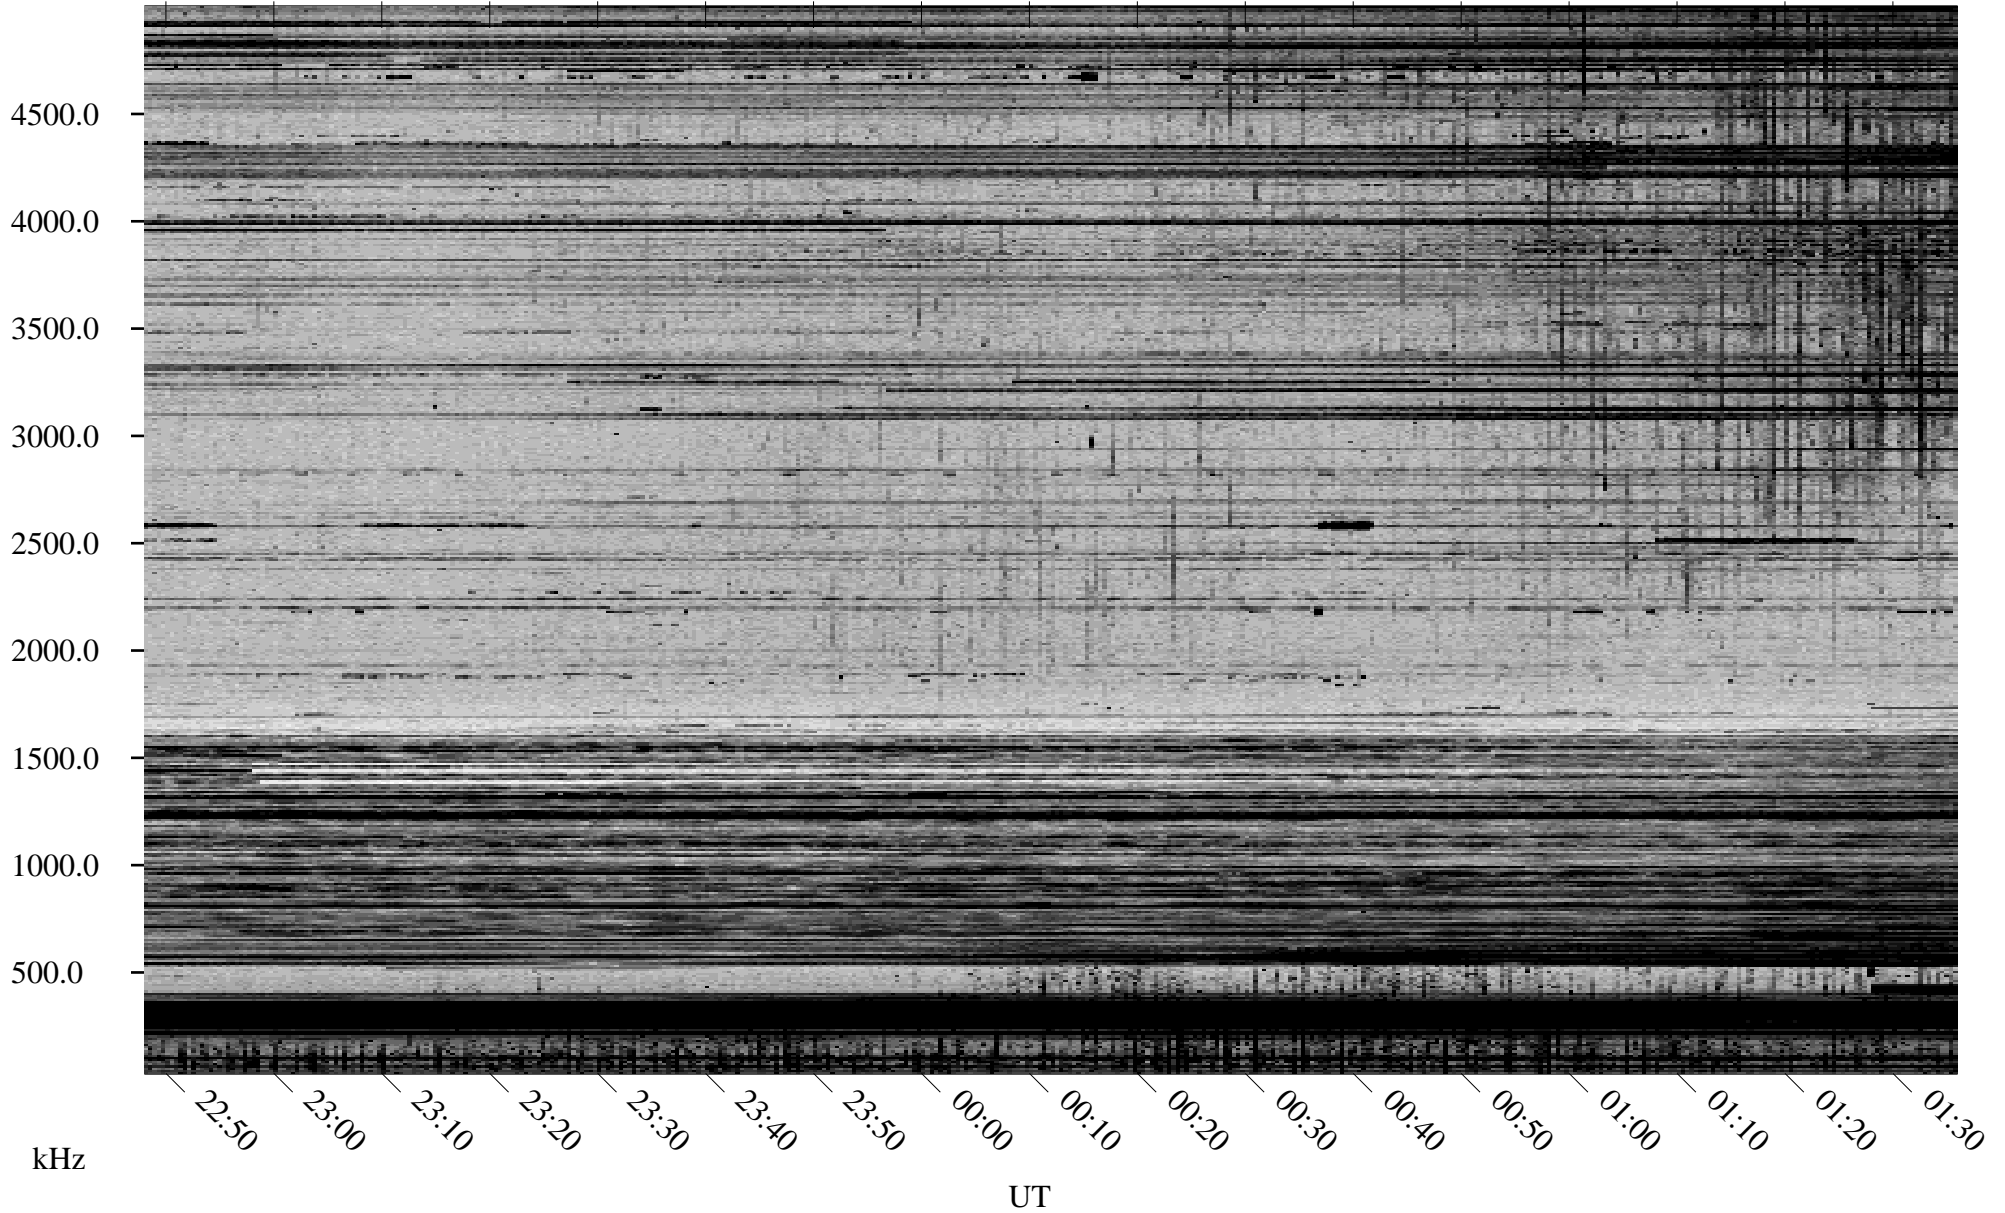

# 10/15/1998 Churchill, Manitoba

Linear Scale    Black = 161    White = 15

ch98288l.r00m max\_12

Page 1

# 10/15/1998 Churchill, Manitoba

Linear Scale    Black = 161    White = 15

ch98288l.r00m max\_12

Page 2

# 10/16/1998 Churchill, Manitoba

Linear Scale    Black = 161    White = 15

ch98288l.r00m max\_12

Page 3

# 10/16/1998 Churchill, Manitoba

Linear Scale    Black = 161    White = 15

ch98288l.r00m max\_12

Page 4