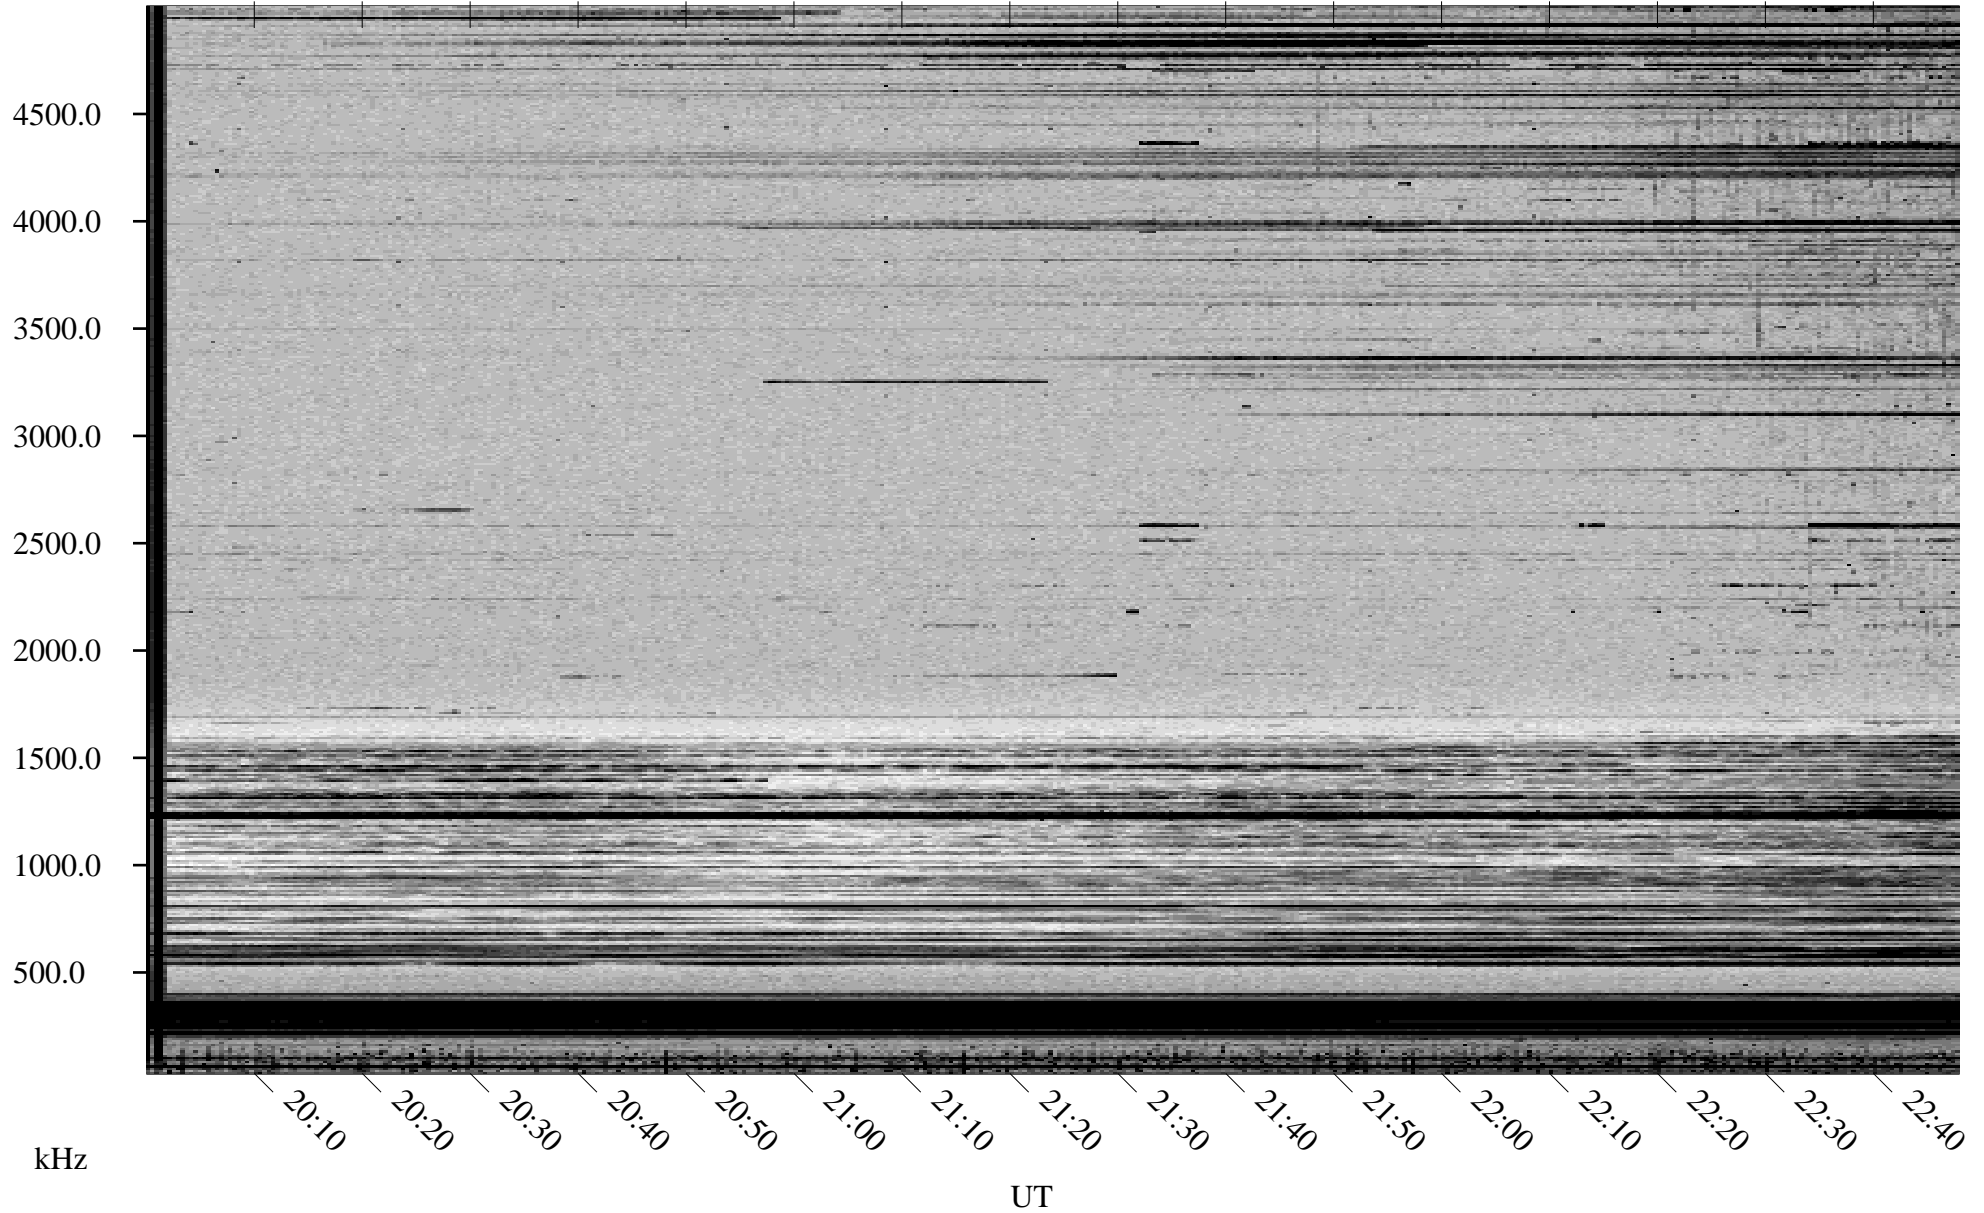

10/16/1998 Churchill, Manitoba

Linear Scale Black = 161 White = 15

ch98289l.r00m max_12

Page 1

10/16/1998 Churchill, Manitoba

Linear Scale Black = 161 White = 15

ch98289l.r00m max_12

Page 2

10/17/1998 Churchill, Manitoba

Linear Scale Black = 161 White = 15

ch98289l.r00m max_12

Page 3

10/17/1998 Churchill, Manitoba

Linear Scale Black = 161 White = 15

ch98289l.r00m max_12

Page 4

10/17/1998 Churchill, Manitoba

Linear Scale Black = 161 White = 15

ch98289l.r00m max_12

Page 5

10/17/1998 Churchill, Manitoba

Linear Scale Black = 161 White = 15

ch98289l.r00m max_12

Page 6

10/17/1998 Churchill, Manitoba

Linear Scale Black = 161 White = 15

ch98289l.r00m max_12

Page 7

10/17/1998 Churchill, Manitoba

Linear Scale Black = 161 White = 15

ch98289l.r00m max_12