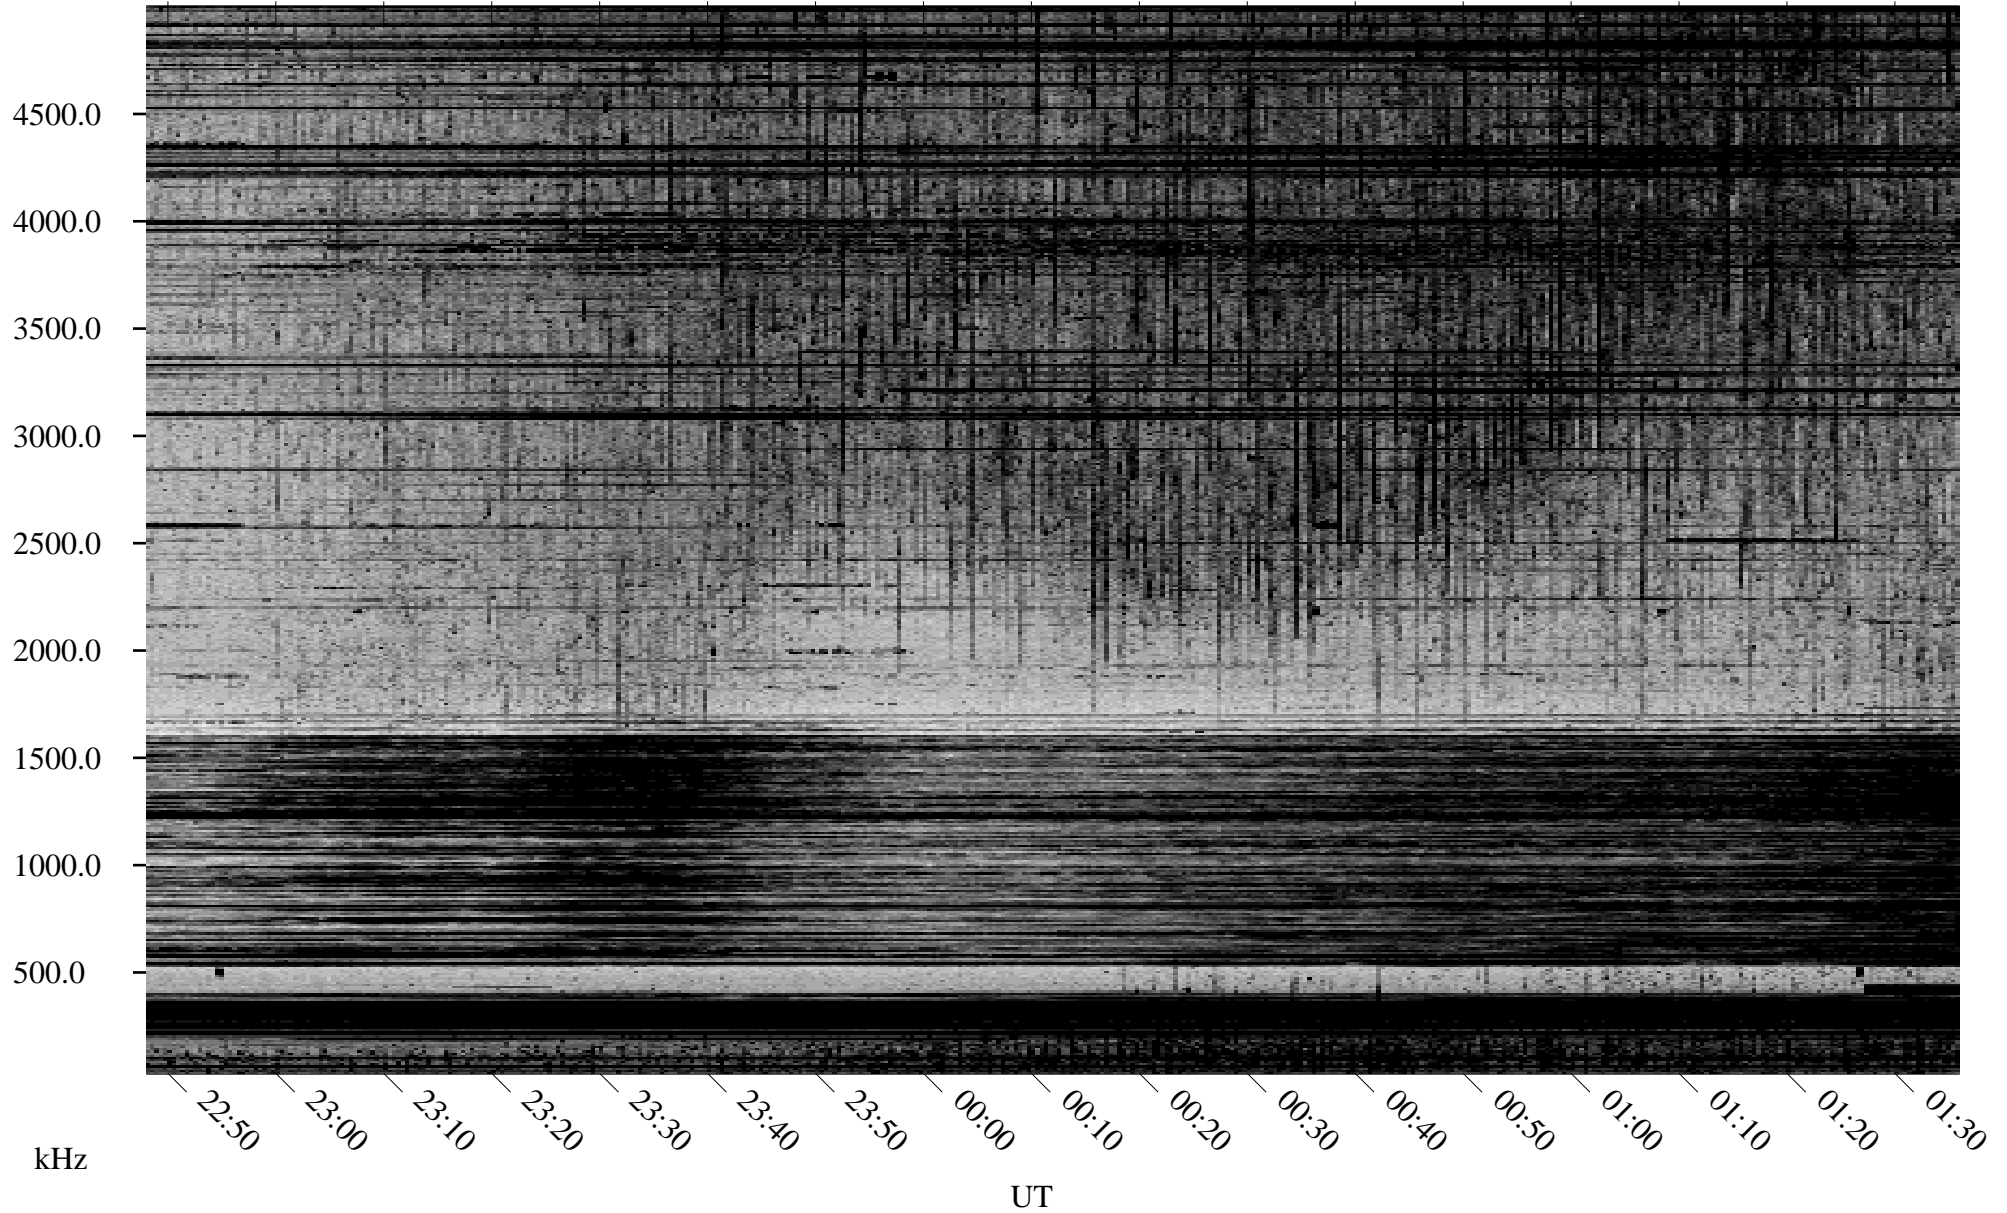

10/16/1998 Churchill, Manitoba

Linear Scale Black = 161 White = 15

ch98289l.r00m max_12

Page 1

10/16/1998 Churchill, Manitoba

Linear Scale Black = 161 White = 15

ch98289l.r00m max_12

Page 2

10/17/1998 Churchill, Manitoba

Linear Scale Black = 161 White = 15

ch98289l.r00m max_12

Page 3

10/17/1998 Churchill, Manitoba

Linear Scale Black = 161 White = 15

ch98289l.r00m max_12

Page 4

10/17/1998 Churchill, Manitoba

Linear Scale Black = 161 White = 15

ch98289l.r00m max_12

Page 5

10/17/1998 Churchill, Manitoba

Linear Scale Black = 161 White = 15

ch98289l.r00m max_12

Page 6

10/17/1998 Churchill, Manitoba

Linear Scale Black = 161 White = 15

ch98289l.r00m max_12

Page 7

10/17/1998 Churchill, Manitoba

Linear Scale Black = 161 White = 15

ch98289l.r00m max_12