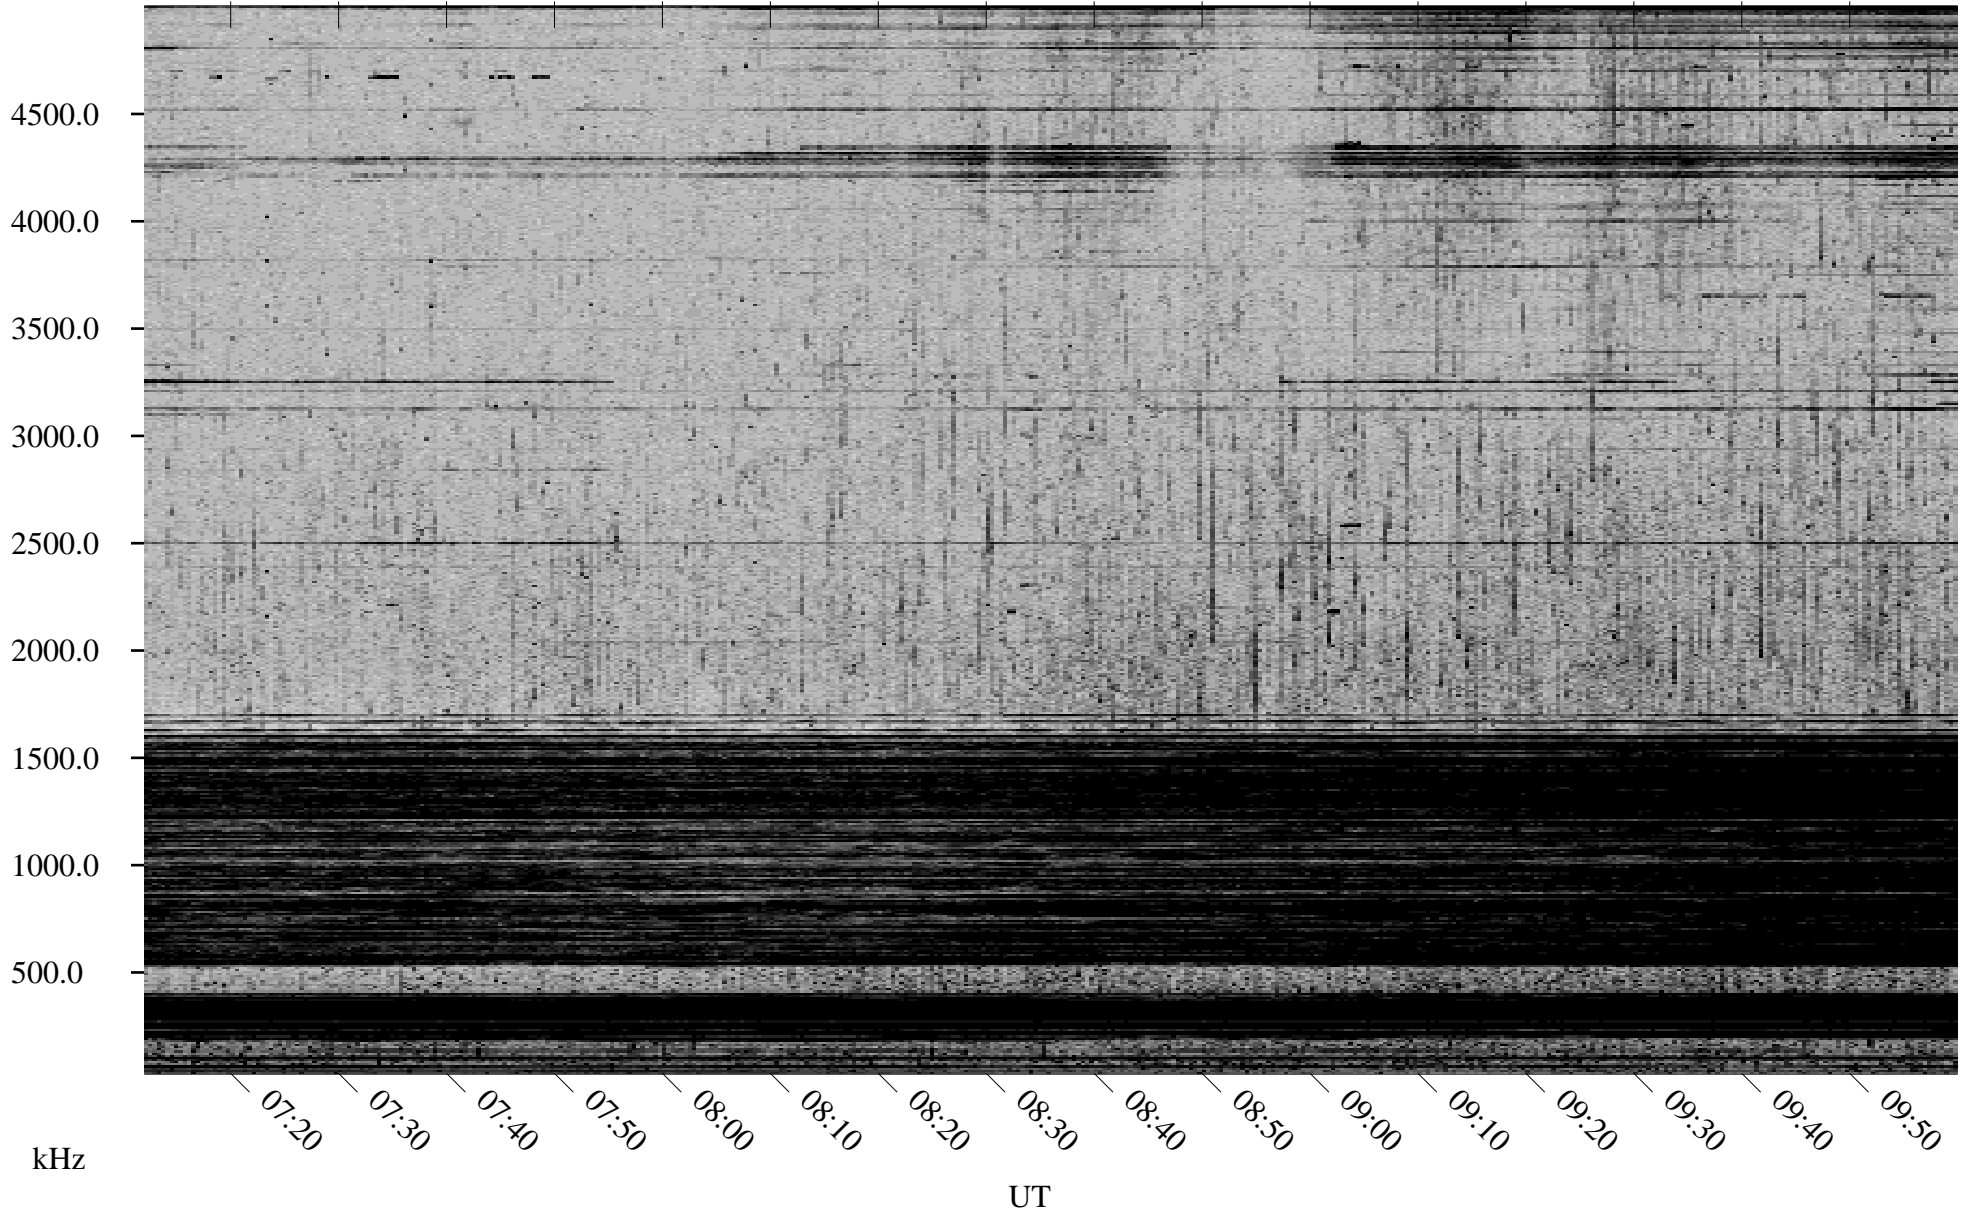

10/16/1998 Churchill, Manitoba

Linear Scale Black = 161 White = 15

ch98289l.r00m max_12

Page 1

10/16/1998 Churchill, Manitoba

Linear Scale Black = 161 White = 15

ch98289l.r00m max_12

Page 2

10/17/1998 Churchill, Manitoba

Linear Scale Black = 161 White = 15

ch98289l.r00m max_12

Page 3

10/17/1998 Churchill, Manitoba

Linear Scale Black = 161 White = 15

ch98289l.r00m max_12

Page 4

10/17/1998 Churchill, Manitoba

Linear Scale Black = 161 White = 15

ch98289l.r00m max_12

Page 5

10/17/1998 Churchill, Manitoba

Linear Scale Black = 161 White = 15

ch98289l.r00m max_12

Page 6

10/17/1998 Churchill, Manitoba

Linear Scale Black = 161 White = 15

ch98289l.r00m max_12

Page 7

10/17/1998 Churchill, Manitoba

Linear Scale Black = 161 White = 15

ch98289l.r00m max_12