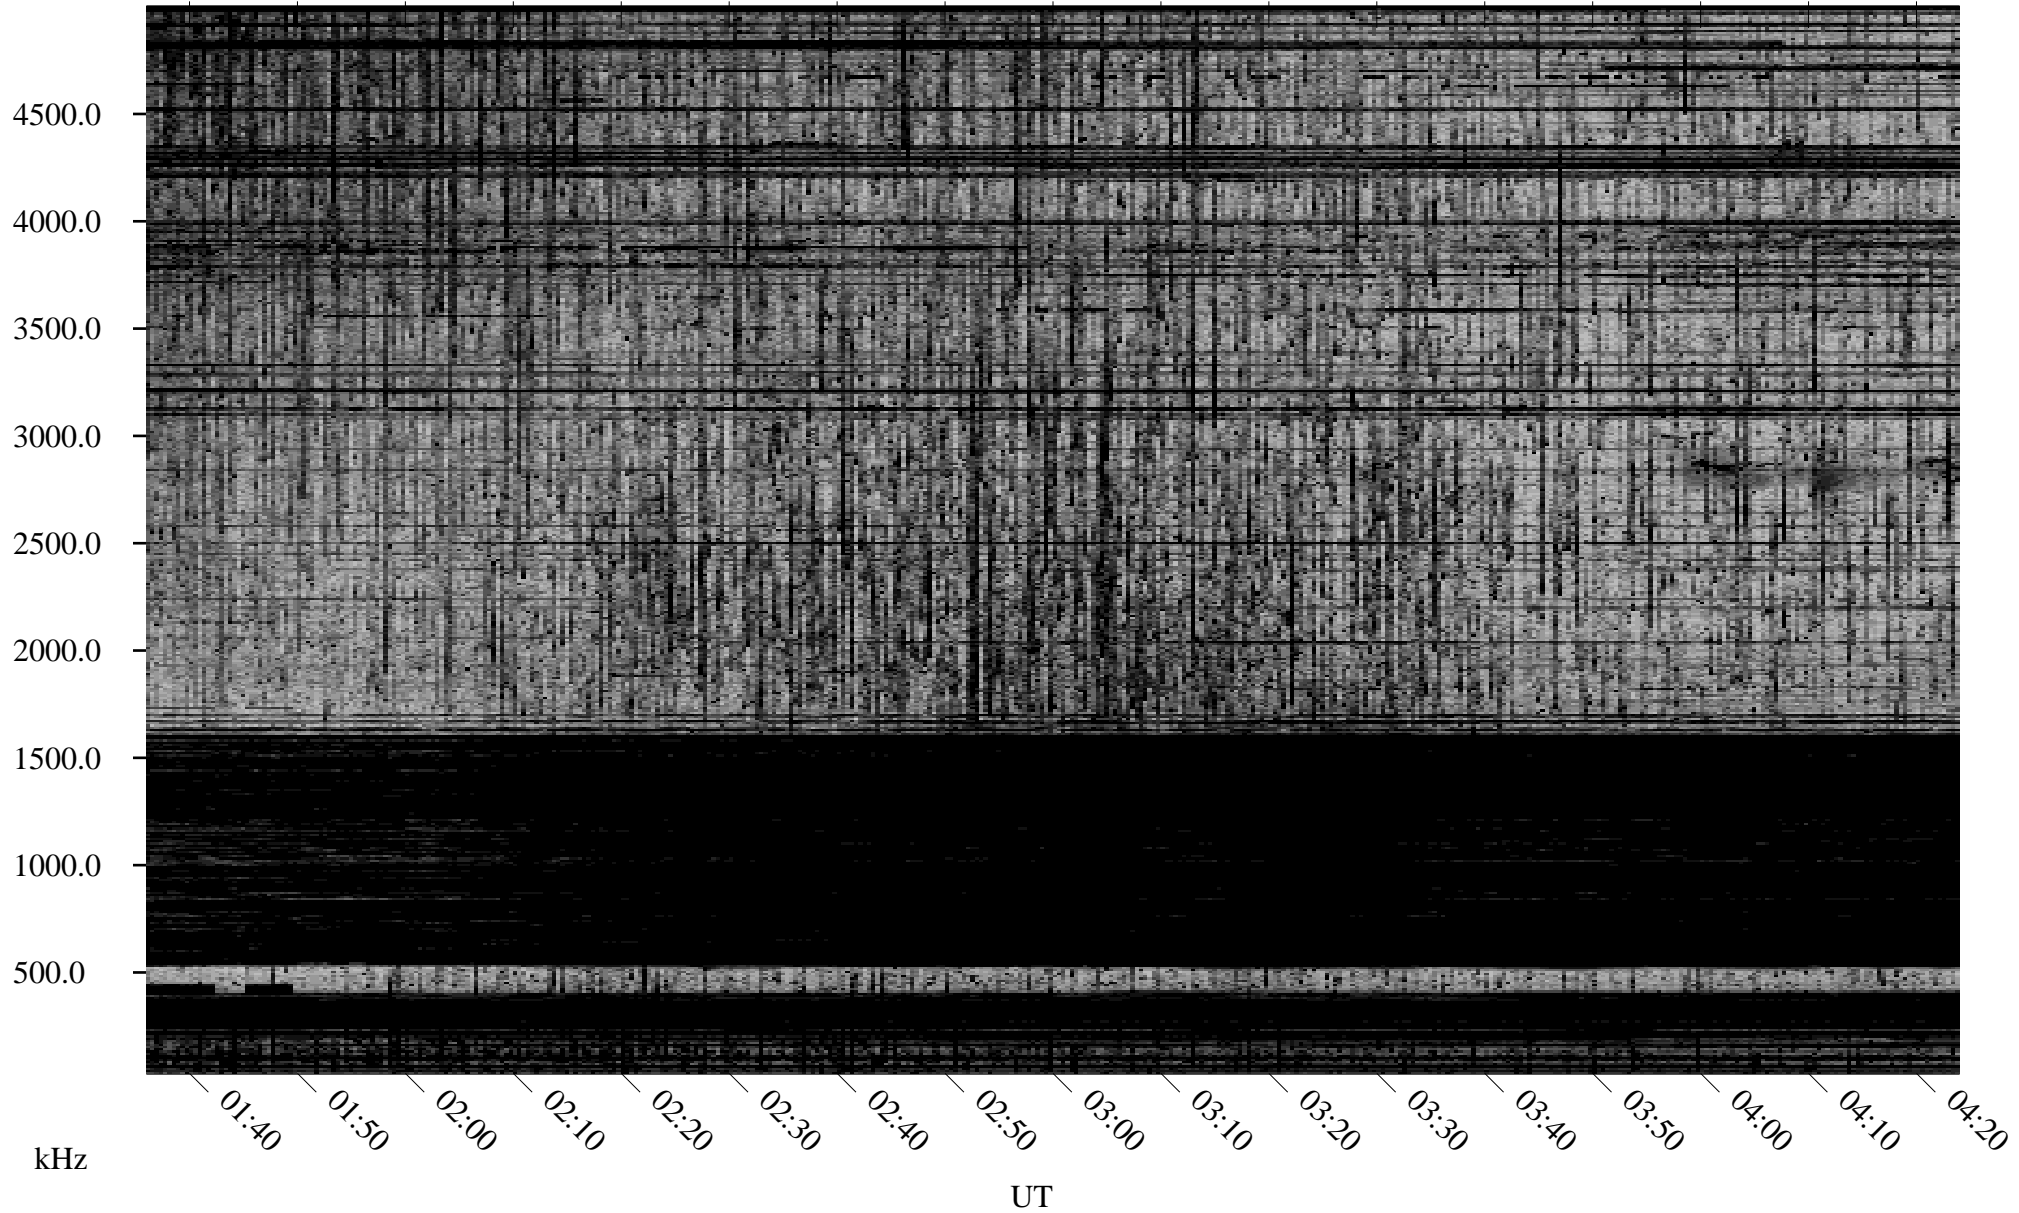

10/16/1998 Churchill, Manitoba

Linear Scale Black = 161 White = 15

ch98289l.r00m max_12

Page 1

10/16/1998 Churchill, Manitoba

Linear Scale Black = 161 White = 15

ch98289l.r00m max_12

Page 2

10/17/1998 Churchill, Manitoba

Linear Scale Black = 161 White = 15

ch98289l.r00m max_12

Page 3

10/17/1998 Churchill, Manitoba

Linear Scale Black = 161 White = 15

ch98289l.r00m max_12

Page 4

10/17/1998 Churchill, Manitoba

Linear Scale Black = 161 White = 15

ch98289l.r00m max_12

Page 5

10/17/1998 Churchill, Manitoba

Linear Scale Black = 161 White = 15

ch98289l.r00m max_12

Page 6

10/17/1998 Churchill, Manitoba

Linear Scale Black = 161 White = 15

ch98289l.r00m max_12

Page 7

10/17/1998 Churchill, Manitoba

Linear Scale Black = 161 White = 15

ch98289l.r00m max_12