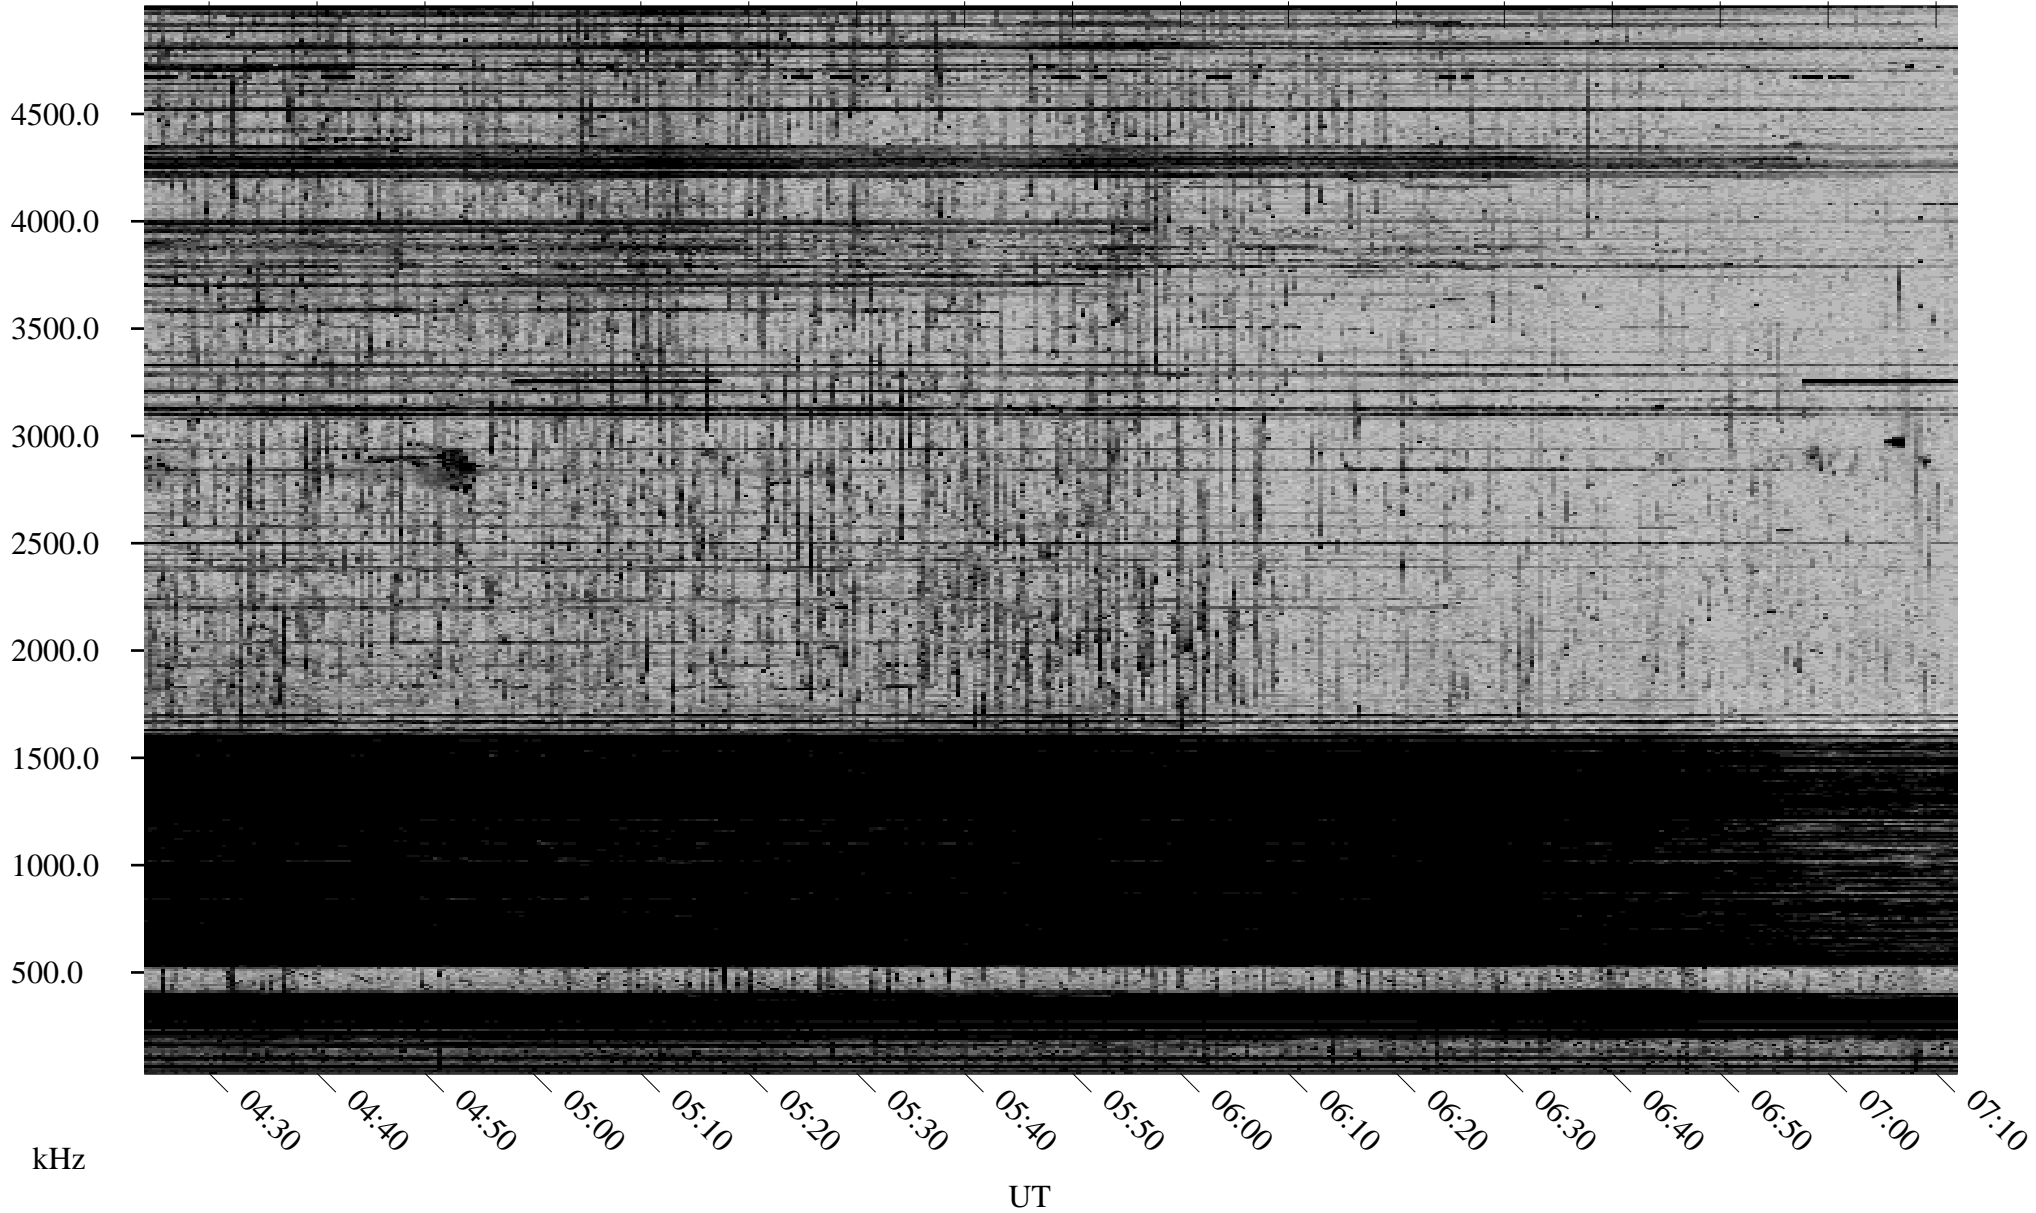

10/16/1998 Churchill, Manitoba

Linear Scale Black = 161 White = 15

ch98289l.r00m max_12

Page 1

10/16/1998 Churchill, Manitoba

Linear Scale Black = 161 White = 15

ch98289l.r00m max_12

Page 2

10/17/1998 Churchill, Manitoba

Linear Scale Black = 161 White = 15

ch98289l.r00m max_12

Page 3

10/17/1998 Churchill, Manitoba

Linear Scale Black = 161 White = 15

ch98289l.r00m max_12

Page 4

10/17/1998 Churchill, Manitoba

Linear Scale Black = 161 White = 15

ch98289l.r00m max_12

Page 5

10/17/1998 Churchill, Manitoba

Linear Scale Black = 161 White = 15

ch98289l.r00m max_12

Page 6

10/17/1998 Churchill, Manitoba

Linear Scale Black = 161 White = 15

ch98289l.r00m max_12

Page 7

10/17/1998 Churchill, Manitoba

Linear Scale Black = 161 White = 15

ch98289l.r00m max_12