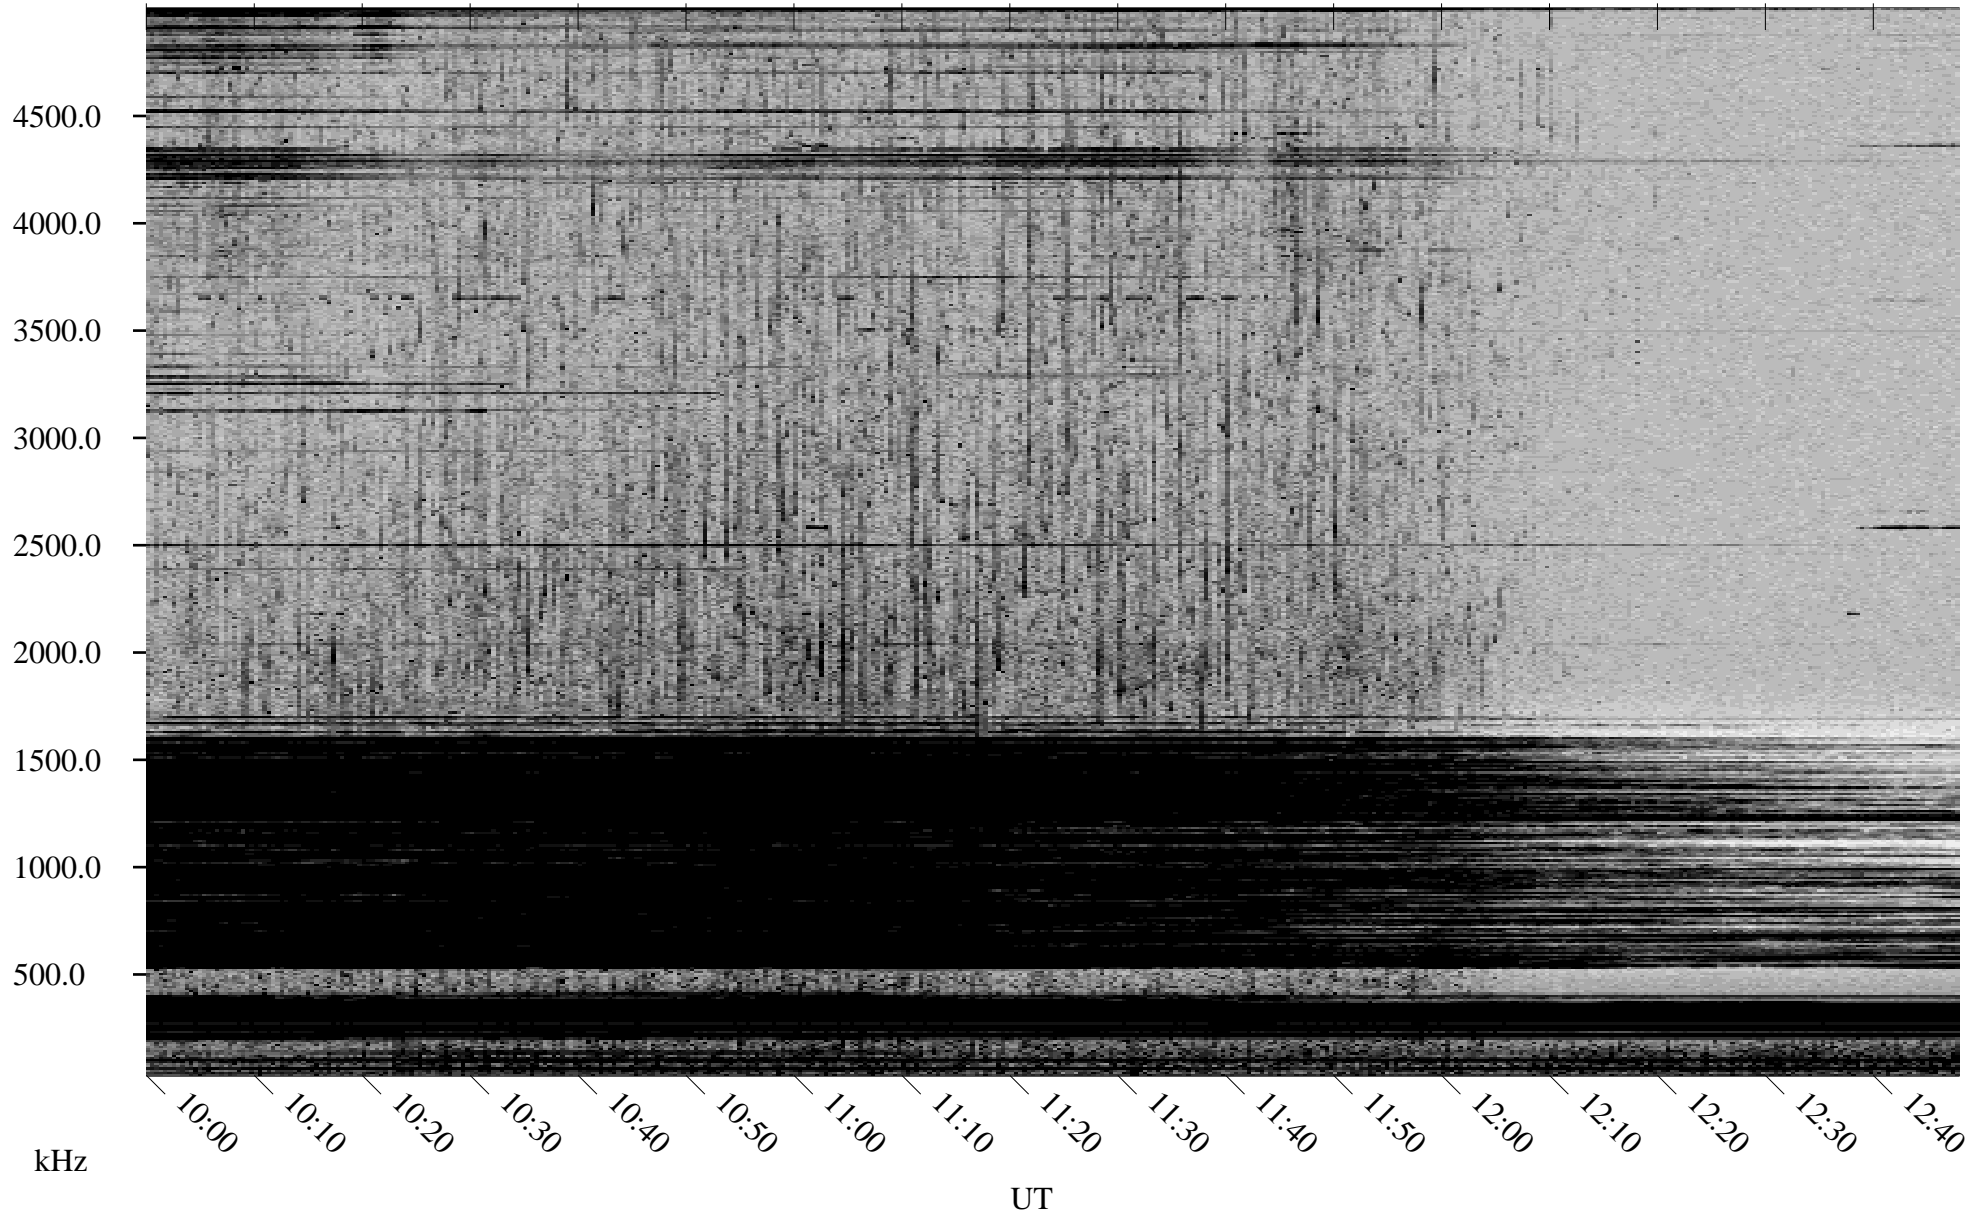

10/16/1998 Churchill, Manitoba

Linear Scale Black = 161 White = 15

ch98289l.r00m max_12

Page 1

10/16/1998 Churchill, Manitoba

Linear Scale Black = 161 White = 15

ch98289l.r00m max_12

Page 2

10/17/1998 Churchill, Manitoba

Linear Scale Black = 161 White = 15

ch98289l.r00m max_12

Page 3

10/17/1998 Churchill, Manitoba

Linear Scale Black = 161 White = 15

ch98289l.r00m max_12

Page 4

10/17/1998 Churchill, Manitoba

Linear Scale Black = 161 White = 15

ch98289l.r00m max_12

Page 5

10/17/1998 Churchill, Manitoba

Linear Scale Black = 161 White = 15

ch98289l.r00m max_12

Page 6

10/17/1998 Churchill, Manitoba

Linear Scale Black = 161 White = 15

ch98289l.r00m max_12

Page 7

10/17/1998 Churchill, Manitoba

Linear Scale Black = 161 White = 15

ch98289l.r00m max_12