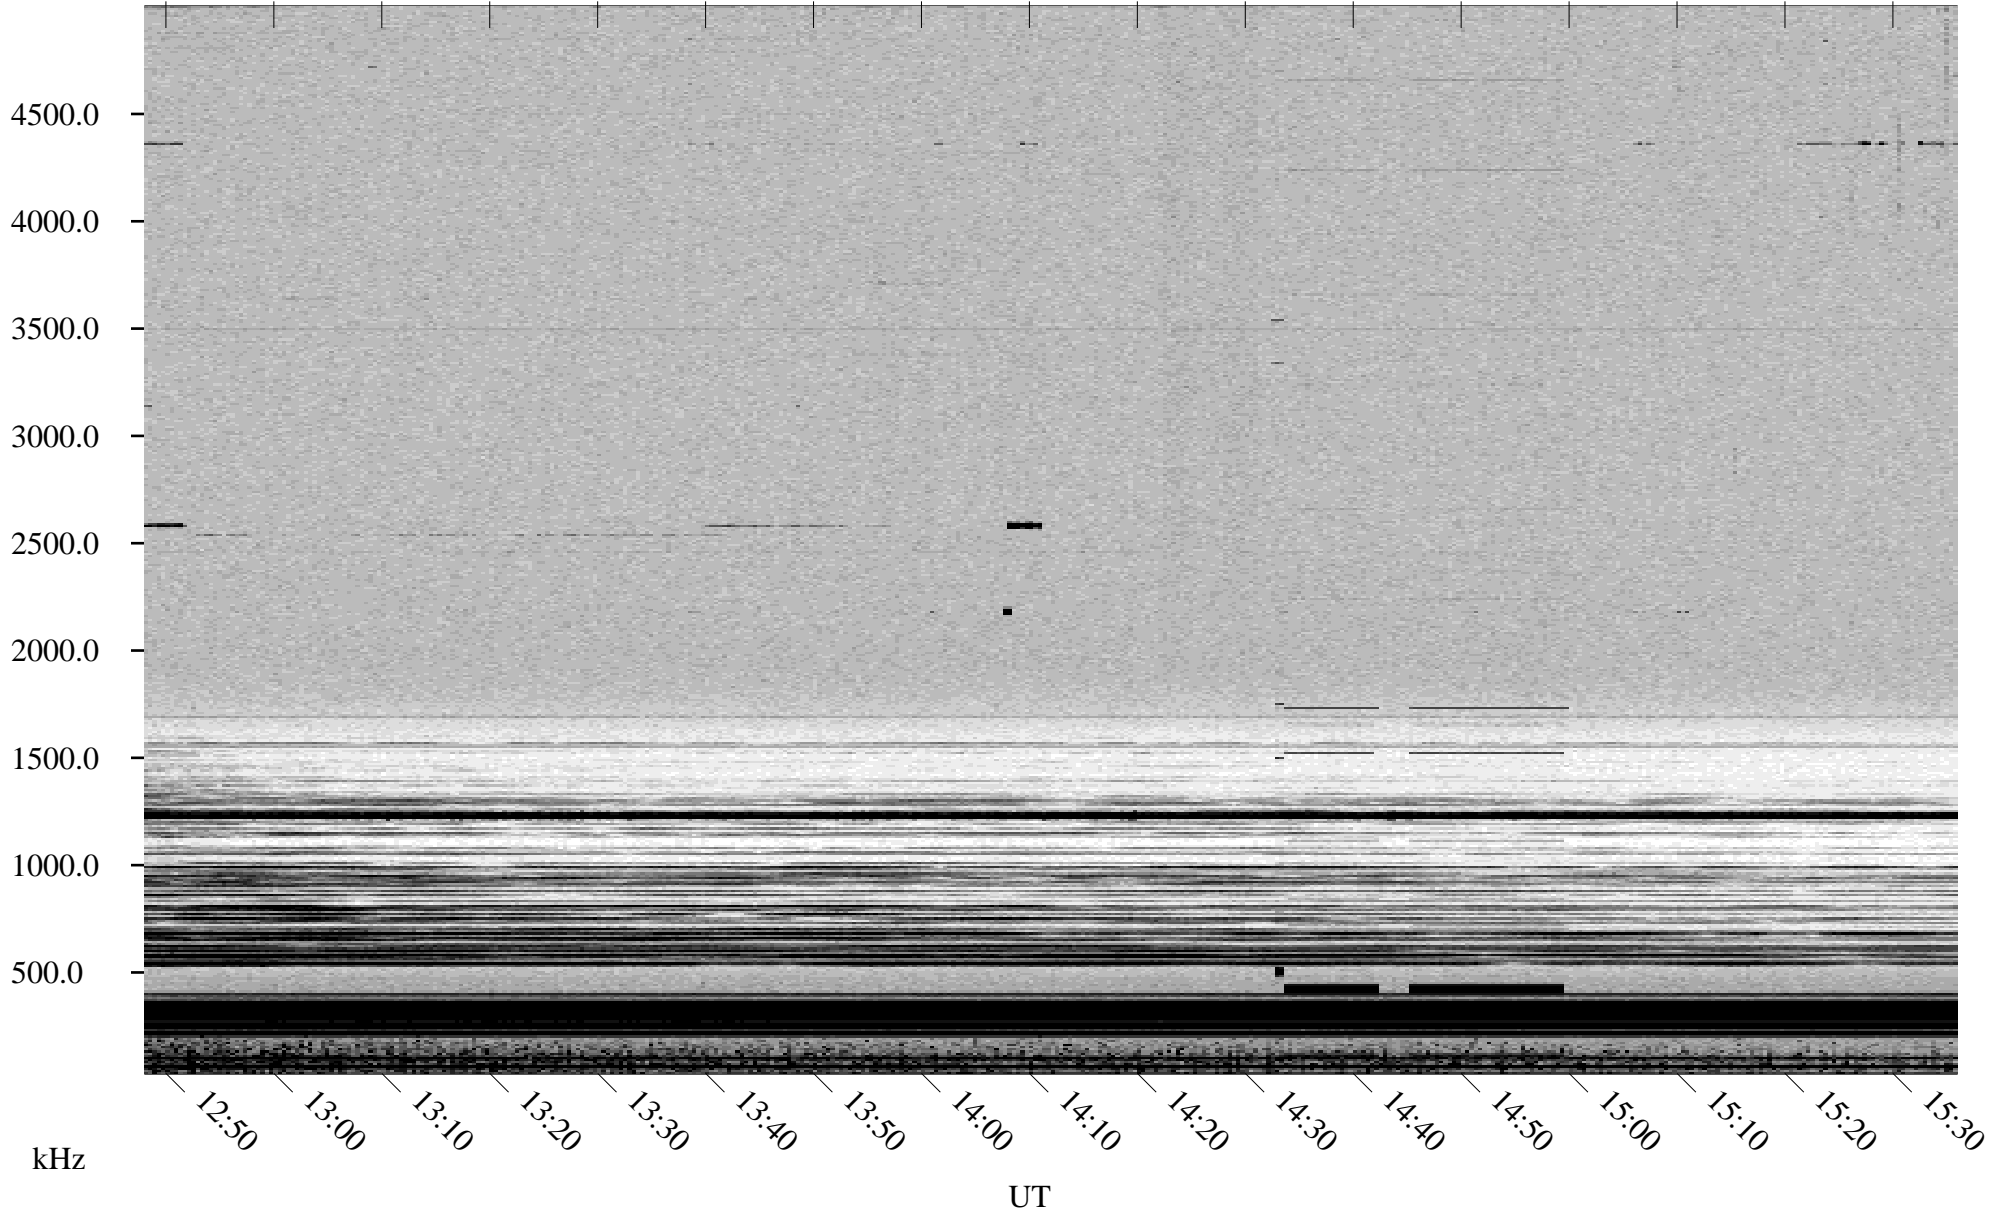

10/16/1998 Churchill, Manitoba

Linear Scale Black = 161 White = 15

ch98289l.r00m max_12

Page 1

10/16/1998 Churchill, Manitoba

Linear Scale Black = 161 White = 15

ch98289l.r00m max_12

Page 2

10/17/1998 Churchill, Manitoba

Linear Scale Black = 161 White = 15

ch98289l.r00m max_12

Page 3

10/17/1998 Churchill, Manitoba

Linear Scale Black = 161 White = 15

ch98289l.r00m max_12

Page 4

10/17/1998 Churchill, Manitoba

Linear Scale Black = 161 White = 15

ch98289l.r00m max_12

Page 5

10/17/1998 Churchill, Manitoba

Linear Scale Black = 161 White = 15

ch98289l.r00m max_12

Page 6

10/17/1998 Churchill, Manitoba

Linear Scale Black = 161 White = 15

ch98289l.r00m max_12

Page 7

10/17/1998 Churchill, Manitoba

Linear Scale Black = 161 White = 15

ch98289l.r00m max_12