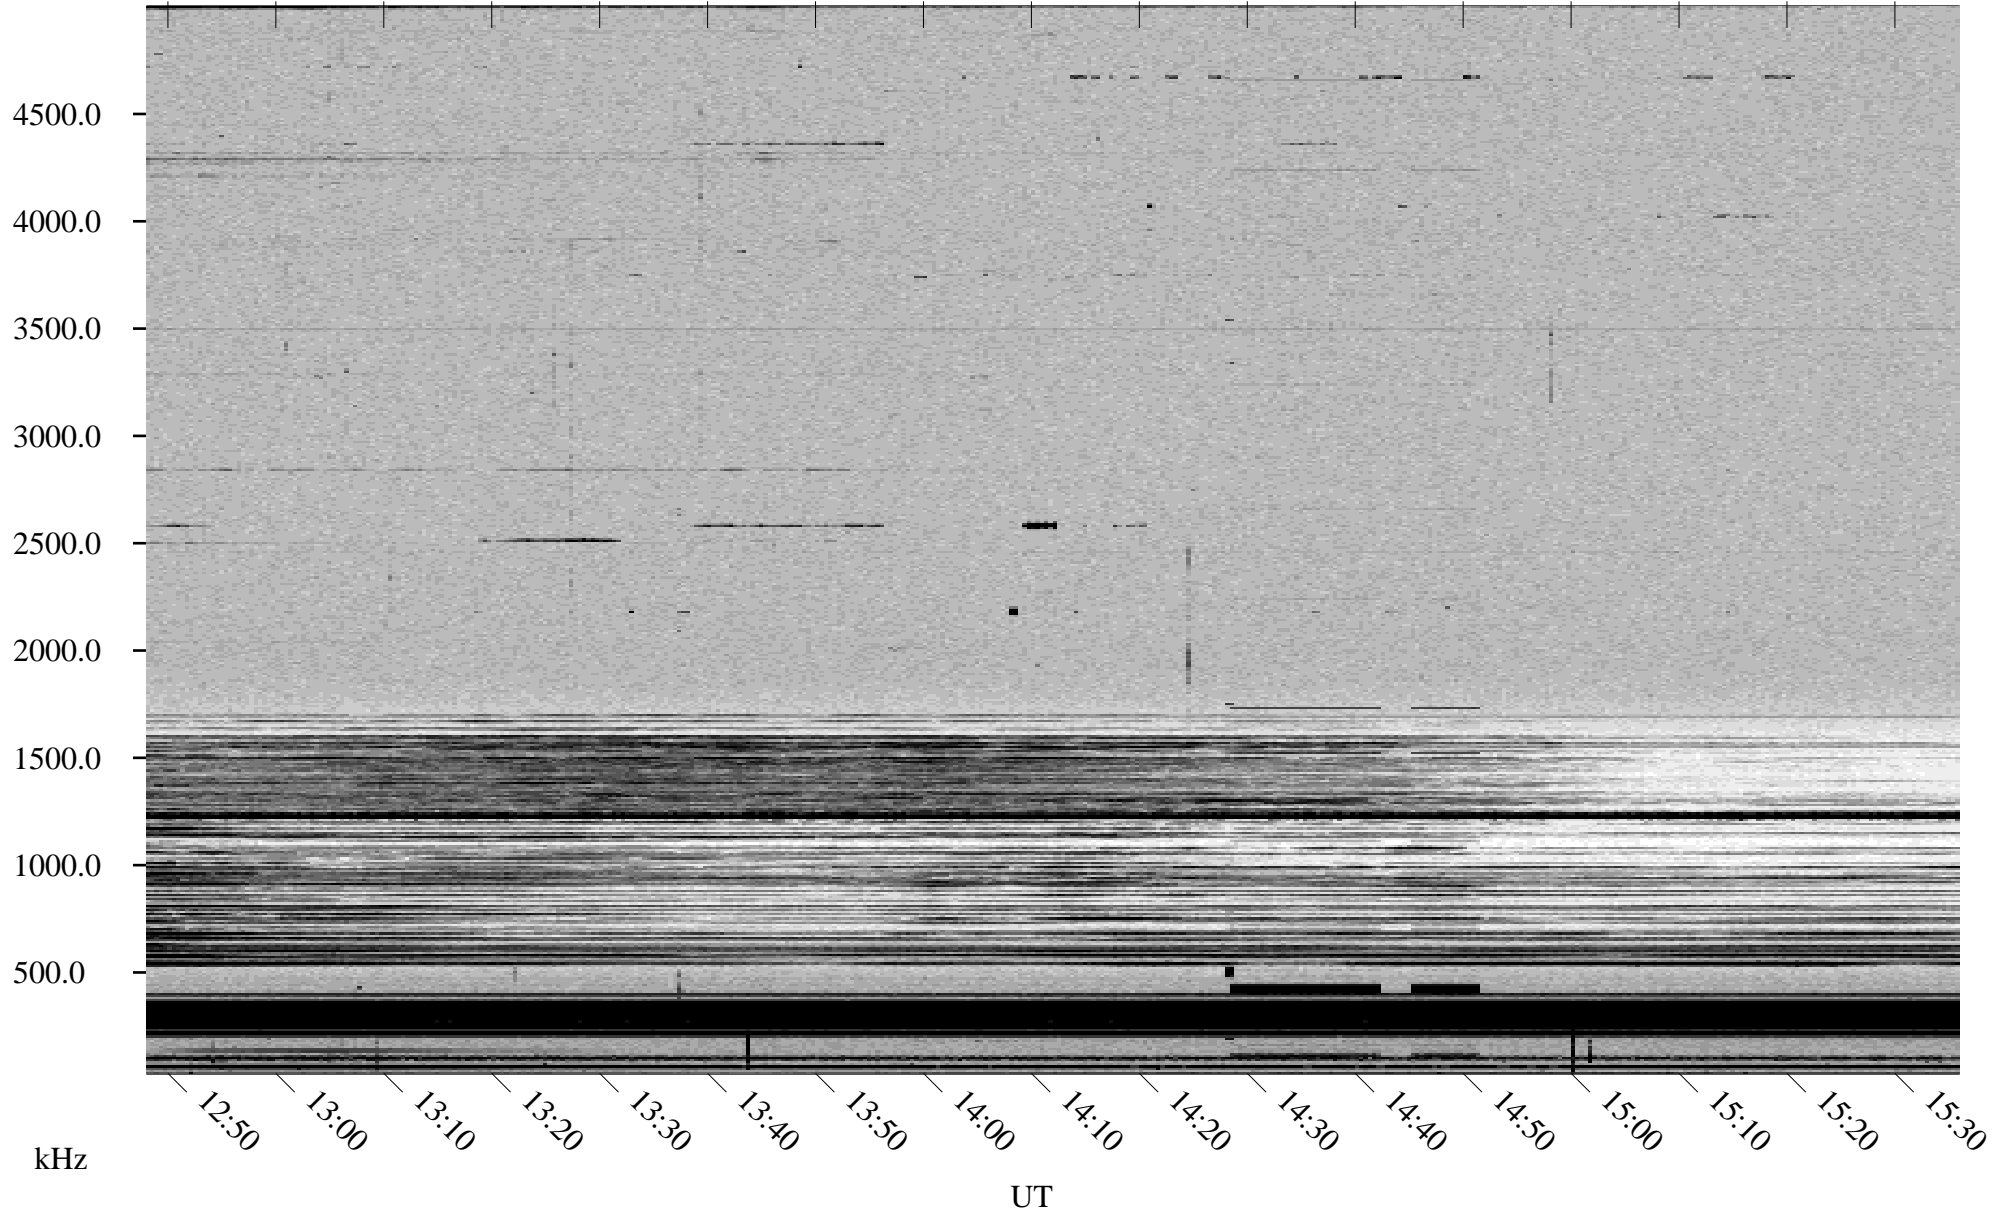

# 10/18/1998 Churchill, Manitoba

Linear Scale    Black = 161    White = 15

ch98290l.r00m max\_12

Page 5

# 10/18/1998 Churchill, Manitoba

Linear Scale    Black = 161    White = 15

ch98290l.r00m max\_12

Page 6

# 10/18/1998 Churchill, Manitoba

Linear Scale    Black = 161    White = 15

ch98290l.r00m max\_12

Page 7

# 10/18/1998 Churchill, Manitoba

Linear Scale    Black = 161    White = 15

ch98290l.r00m max\_12

Page 8