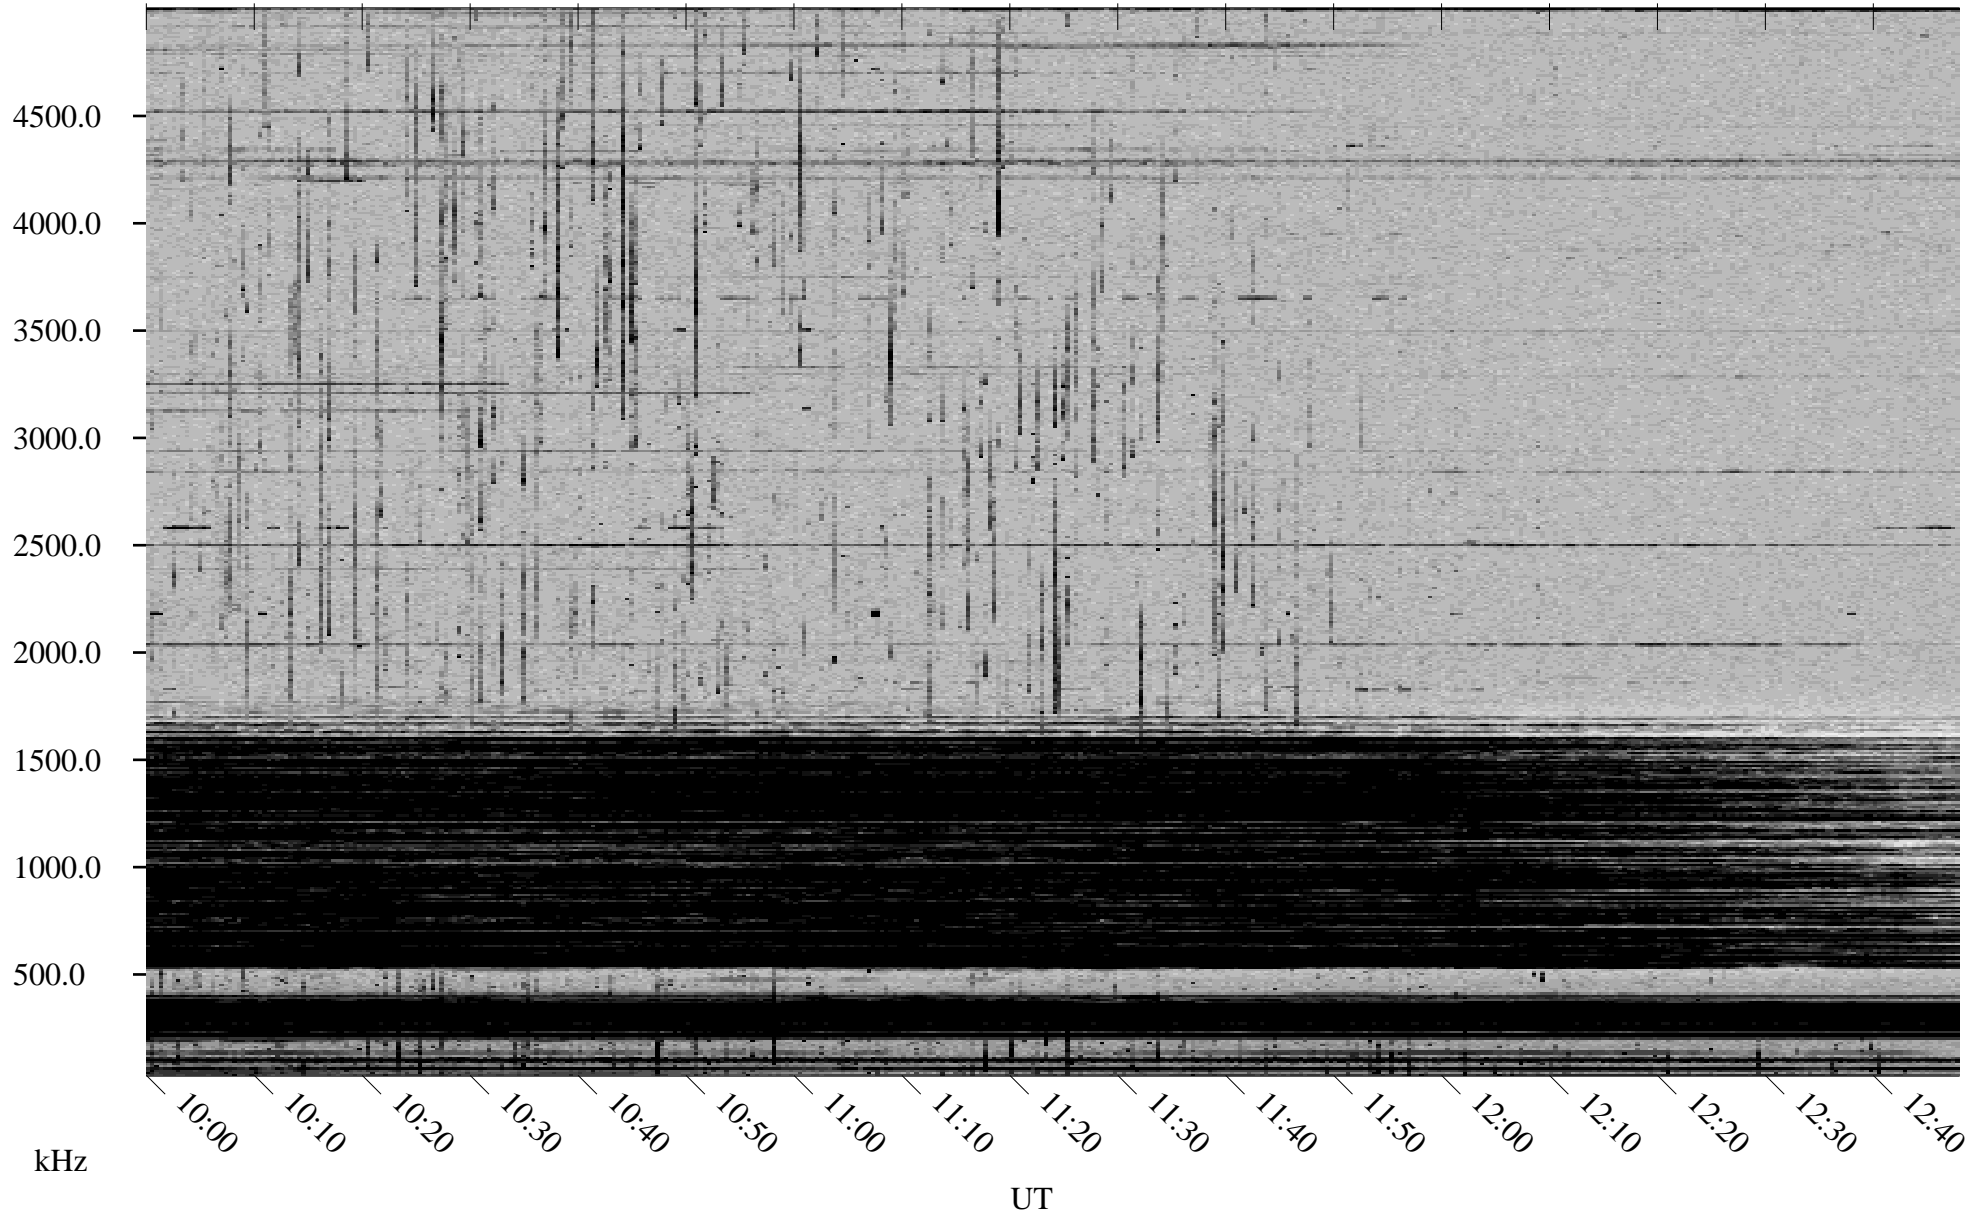

# 10/18/1998 Churchill, Manitoba

Linear Scale    Black = 161    White = 15

ch98290l.r00m max\_12

Page 4

# 10/18/1998 Churchill, Manitoba

Linear Scale    Black = 161    White = 15

ch98290l.r00m max\_12

Page 5

# 10/18/1998 Churchill, Manitoba

Linear Scale    Black = 161    White = 15

ch98290l.r00m max\_12

Page 6

# 10/18/1998 Churchill, Manitoba

Linear Scale    Black = 161    White = 15

ch98290l.r00m max\_12

Page 7