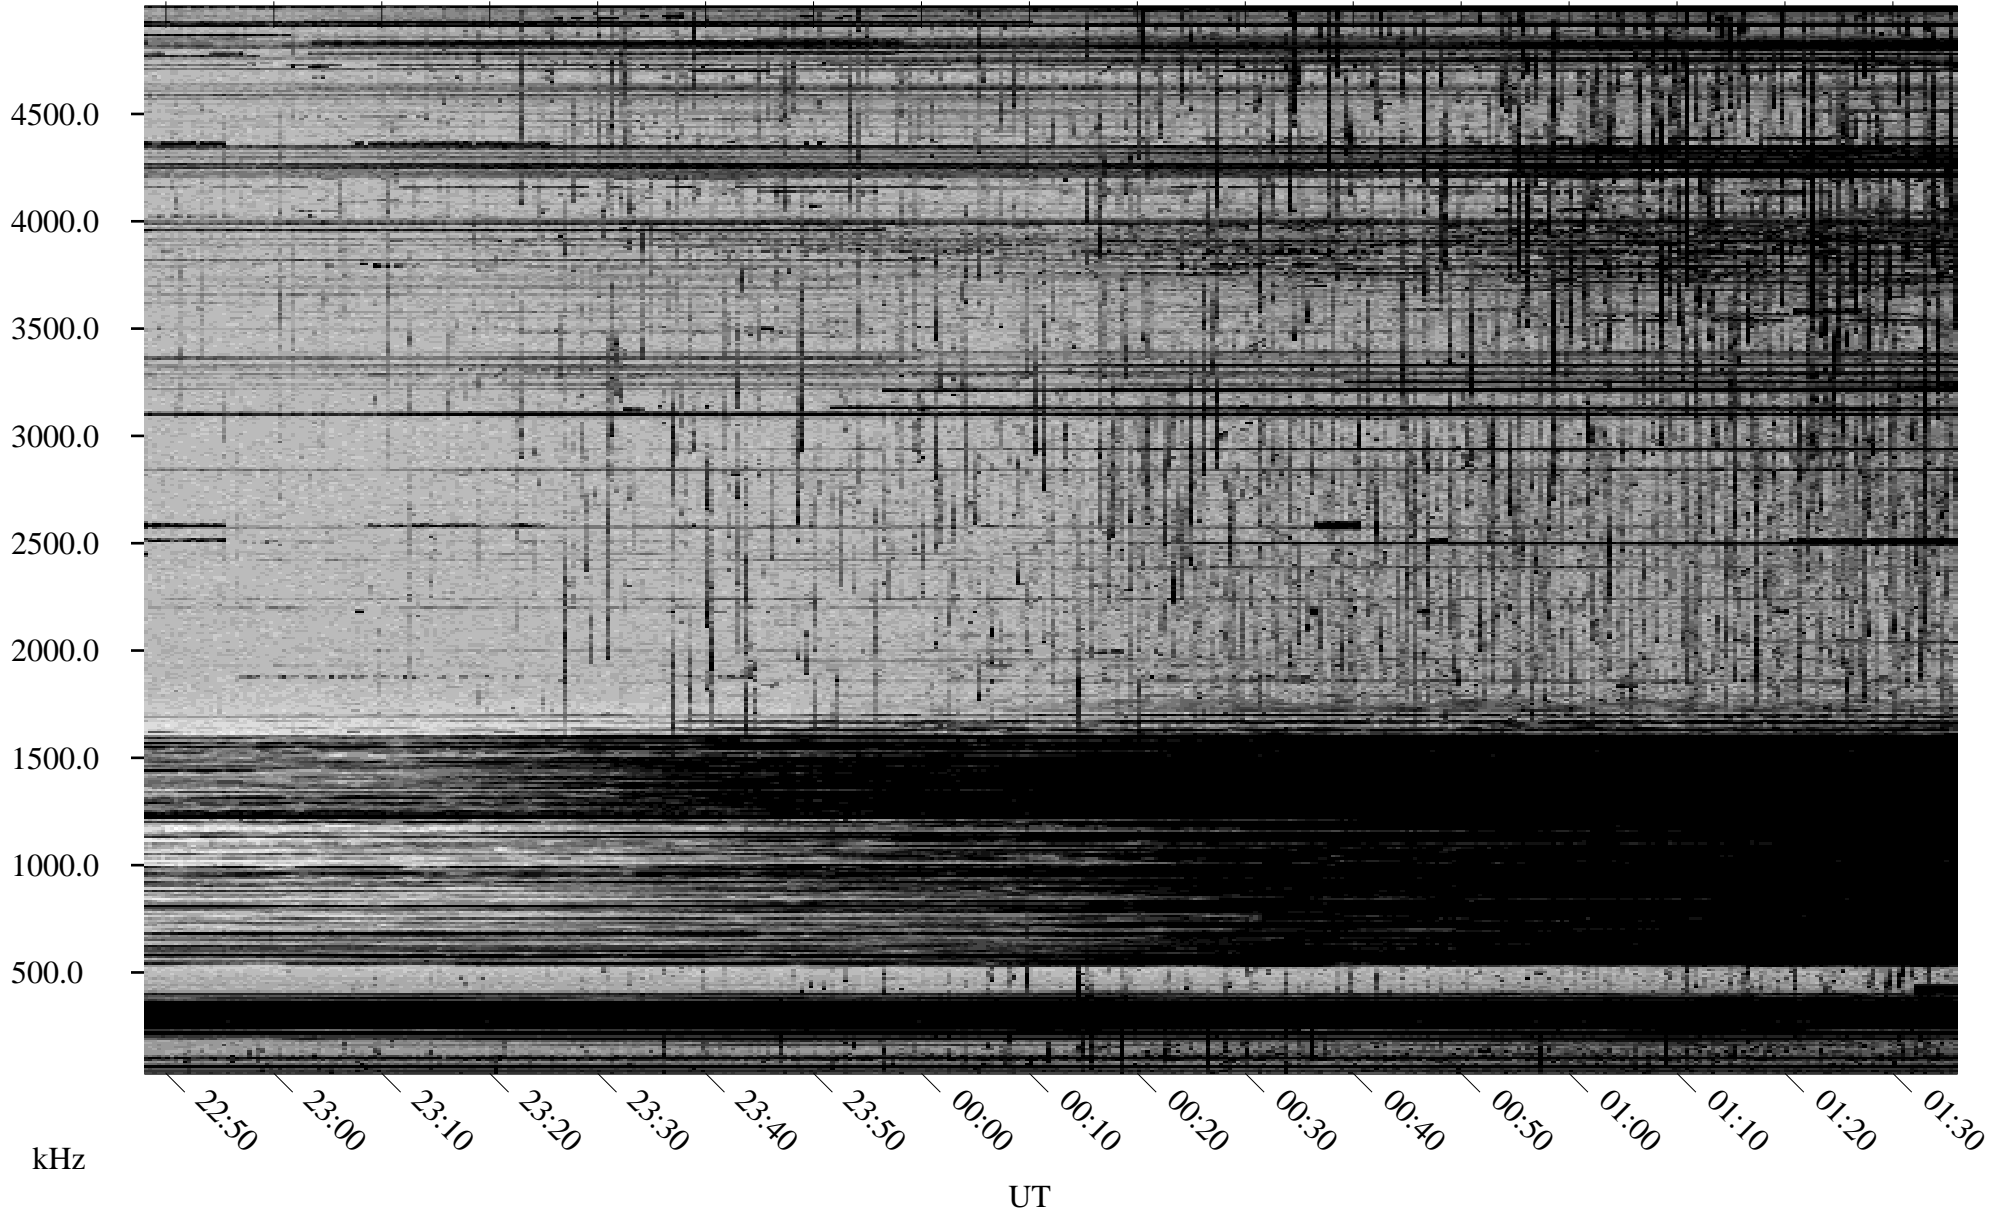

# 10/17/1998 Churchill, Manitoba

Linear Scale    Black = 161    White = 15

ch98290l.r00m max\_12

Page 1

# 10/17/1998 Churchill, Manitoba

Linear Scale    Black = 161    White = 15

ch98290l.r00m max\_12

Page 2

# 10/18/1998 Churchill, Manitoba

Linear Scale    Black = 161    White = 15

ch98290l.r00m max\_12

Page 3

# 10/18/1998 Churchill, Manitoba

Linear Scale    Black = 161    White = 15

ch98290l.r00m max\_12

Page 4