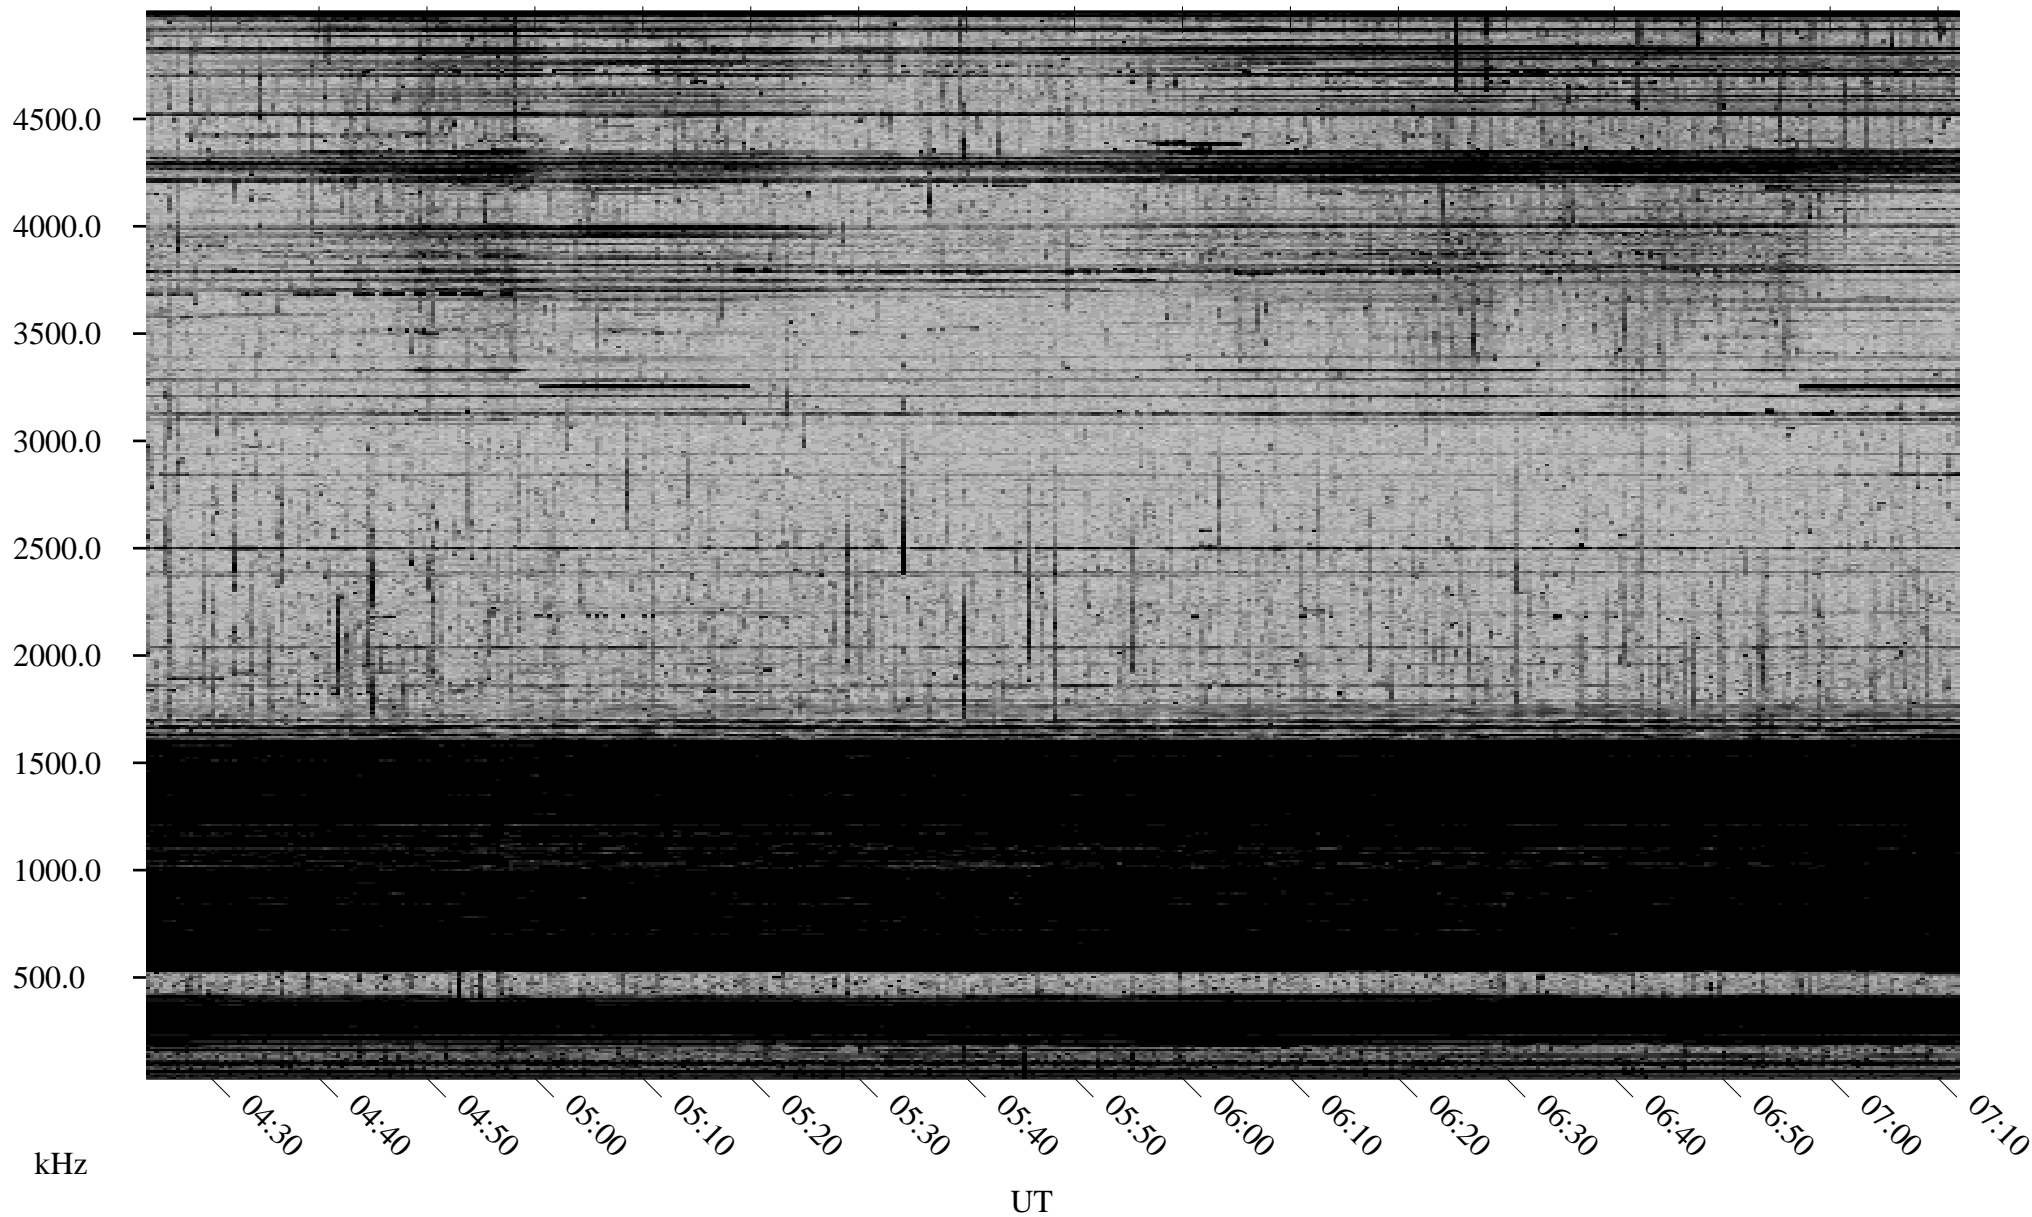

# 10/17/1998 Churchill, Manitoba

Linear Scale    Black = 161    White = 15

ch98290l.r00m max\_12

Page 1

# 10/17/1998 Churchill, Manitoba

Linear Scale    Black = 161    White = 15

ch98290l.r00m max\_12

Page 2

# 10/18/1998 Churchill, Manitoba

Linear Scale    Black = 161    White = 15

ch98290l.r00m max\_12

Page 3

# 10/18/1998 Churchill, Manitoba

Linear Scale    Black = 161    White = 15

ch98290l.r00m max\_12

Page 4