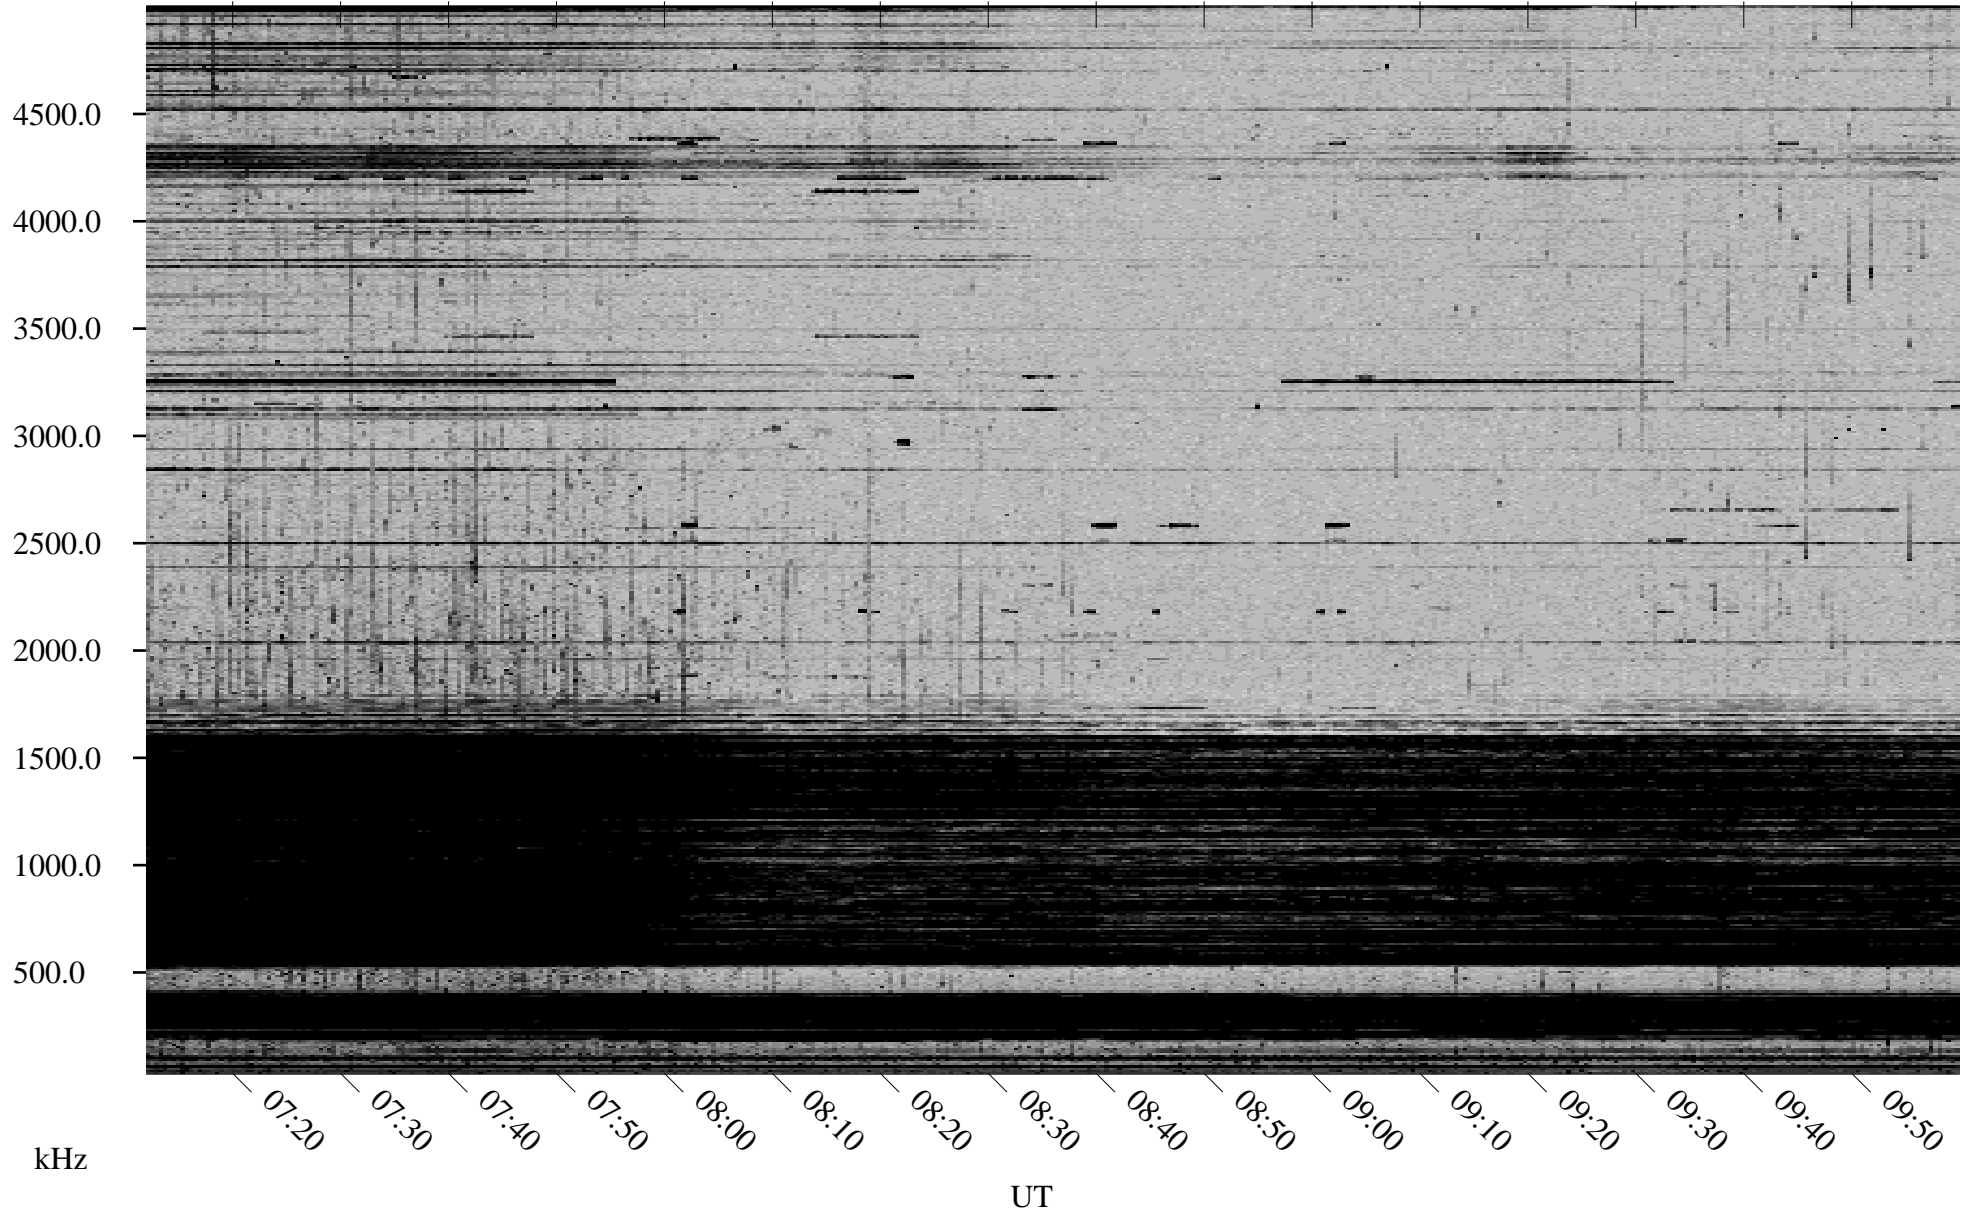

# 10/17/1998 Churchill, Manitoba

Linear Scale    Black = 161    White = 15

ch98290l.r00m max\_12

Page 1

# 10/18/1998 Churchill, Manitoba

Linear Scale    Black = 161    White = 15

ch98290l.r00m max\_12

Page 3

# 10/18/1998 Churchill, Manitoba

Linear Scale    Black = 161    White = 15

ch98290l.r00m max\_12

Page 4

# 10/18/1998 Churchill, Manitoba

Linear Scale    Black = 161    White = 15

ch98290l.r00m max\_12

Page 5