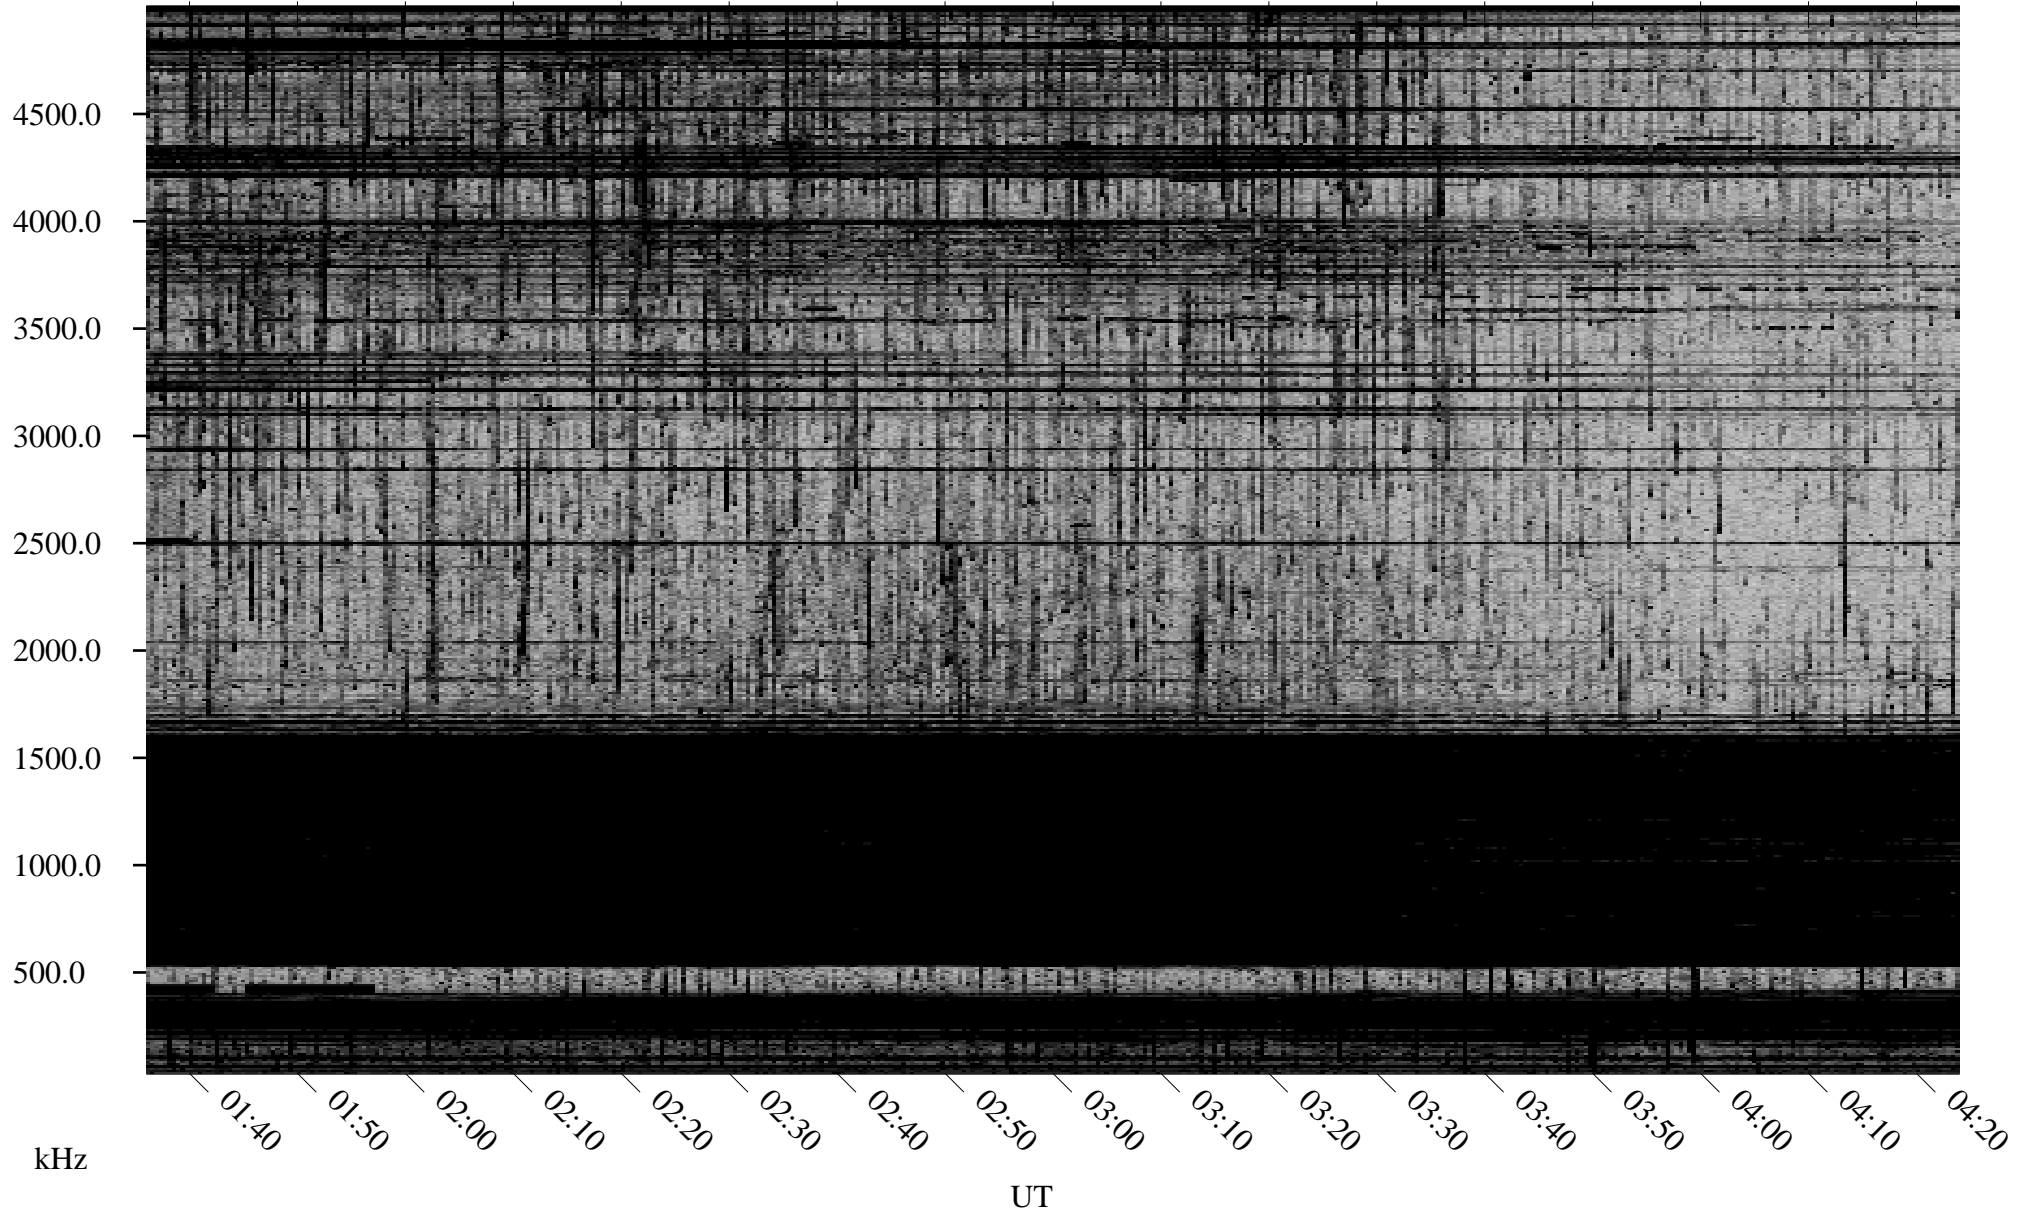

# 10/17/1998 Churchill, Manitoba

Linear Scale    Black = 161    White = 15

ch98290l.r00m max\_12

Page 1

# 10/17/1998 Churchill, Manitoba

Linear Scale    Black = 161    White = 15

ch98290l.r00m max\_12

Page 2

# 10/18/1998 Churchill, Manitoba

Linear Scale    Black = 161    White = 15

ch98290l.r00m max\_12

Page 3

# 10/18/1998 Churchill, Manitoba

Linear Scale    Black = 161    White = 15

ch98290l.r00m max\_12

Page 4