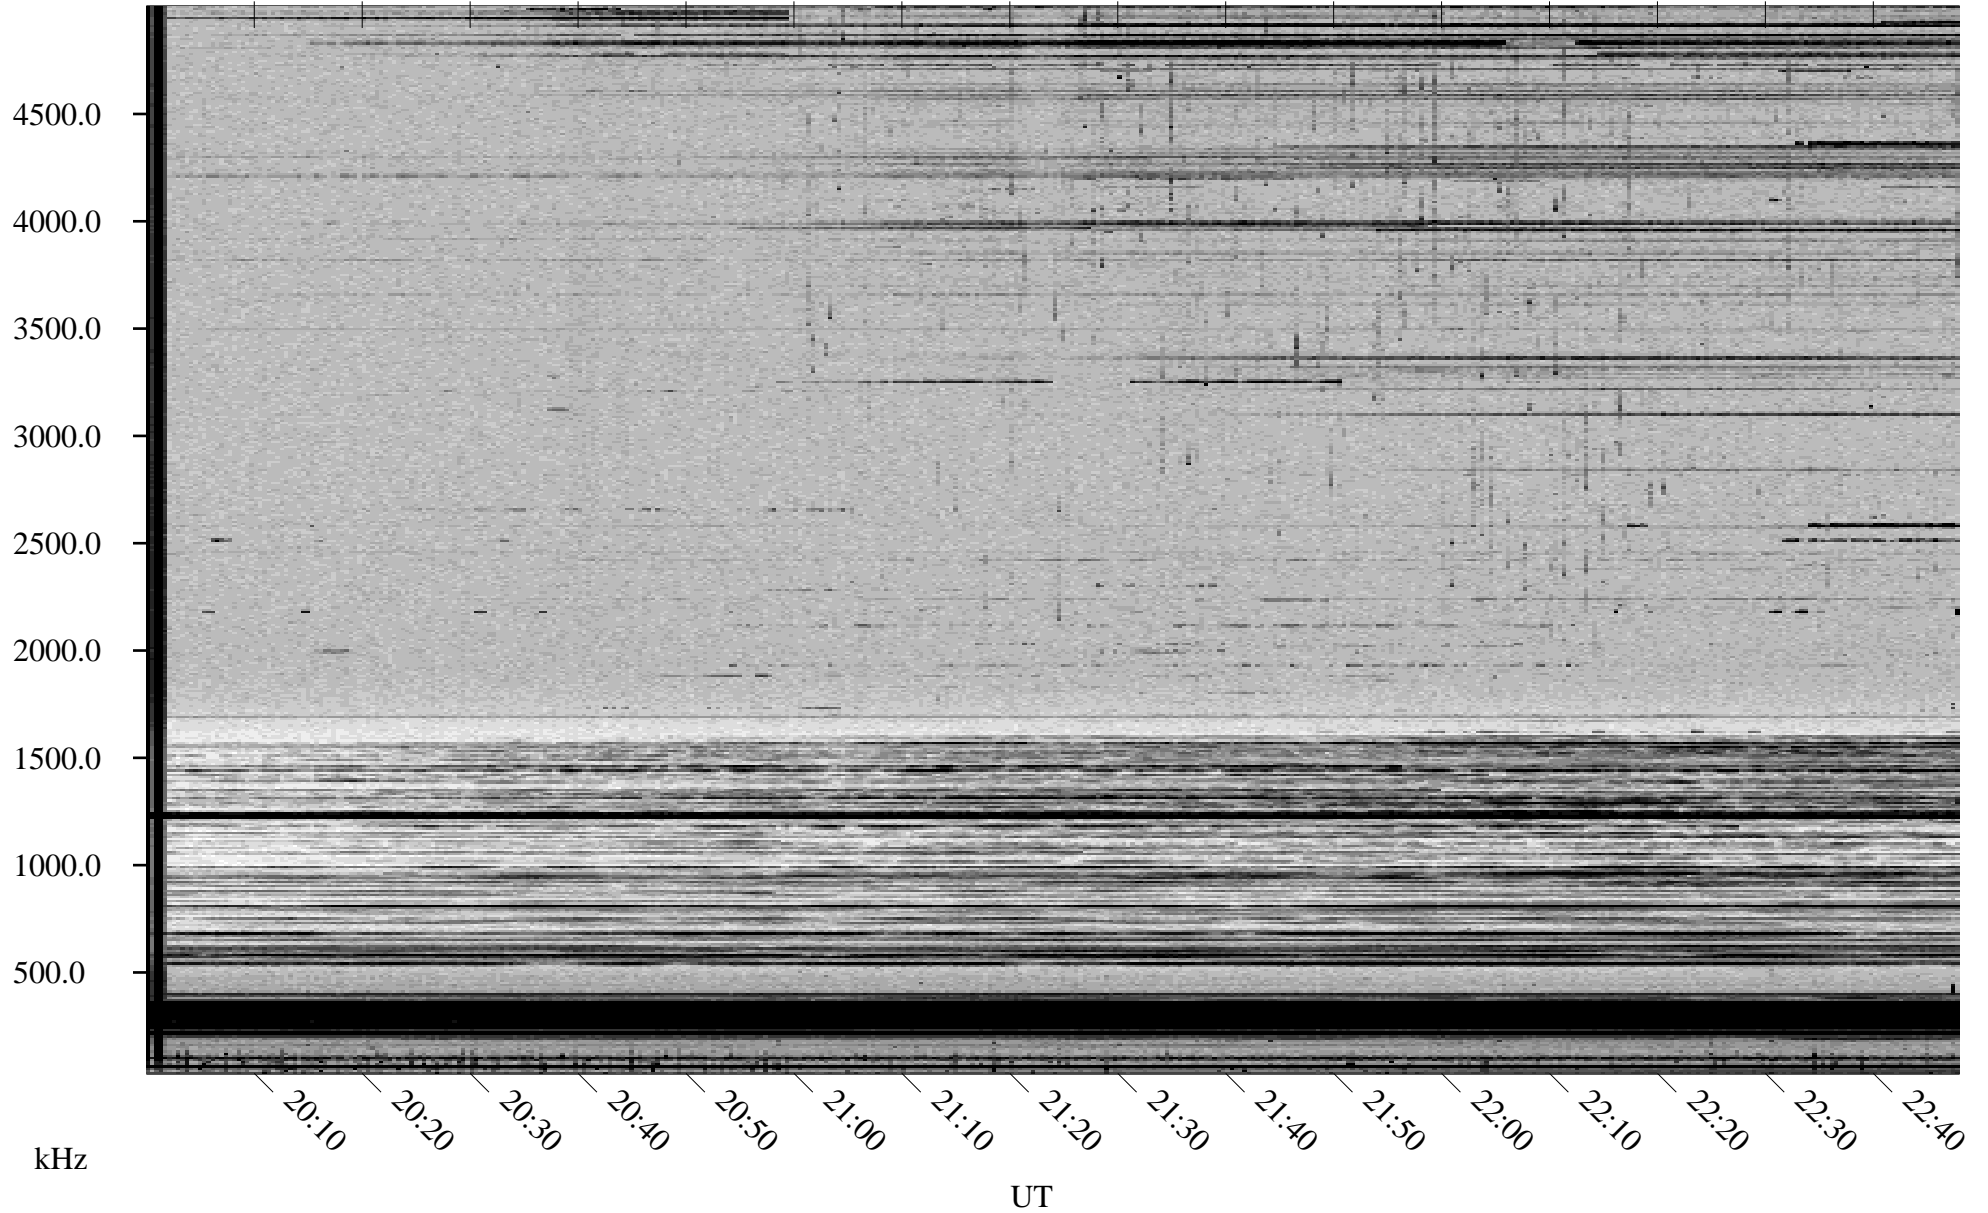

# 10/17/1998 Churchill, Manitoba

Linear Scale    Black = 161    White = 15

ch98290l.r00m max\_12

Page 1

# 10/17/1998 Churchill, Manitoba

Linear Scale    Black = 161    White = 15

ch98290l.r00m max\_12

Page 2

# 10/18/1998 Churchill, Manitoba

Linear Scale    Black = 161    White = 15

ch98290l.r00m max\_12

Page 3

# 10/18/1998 Churchill, Manitoba

Linear Scale    Black = 161    White = 15

ch98290l.r00m max\_12

Page 4